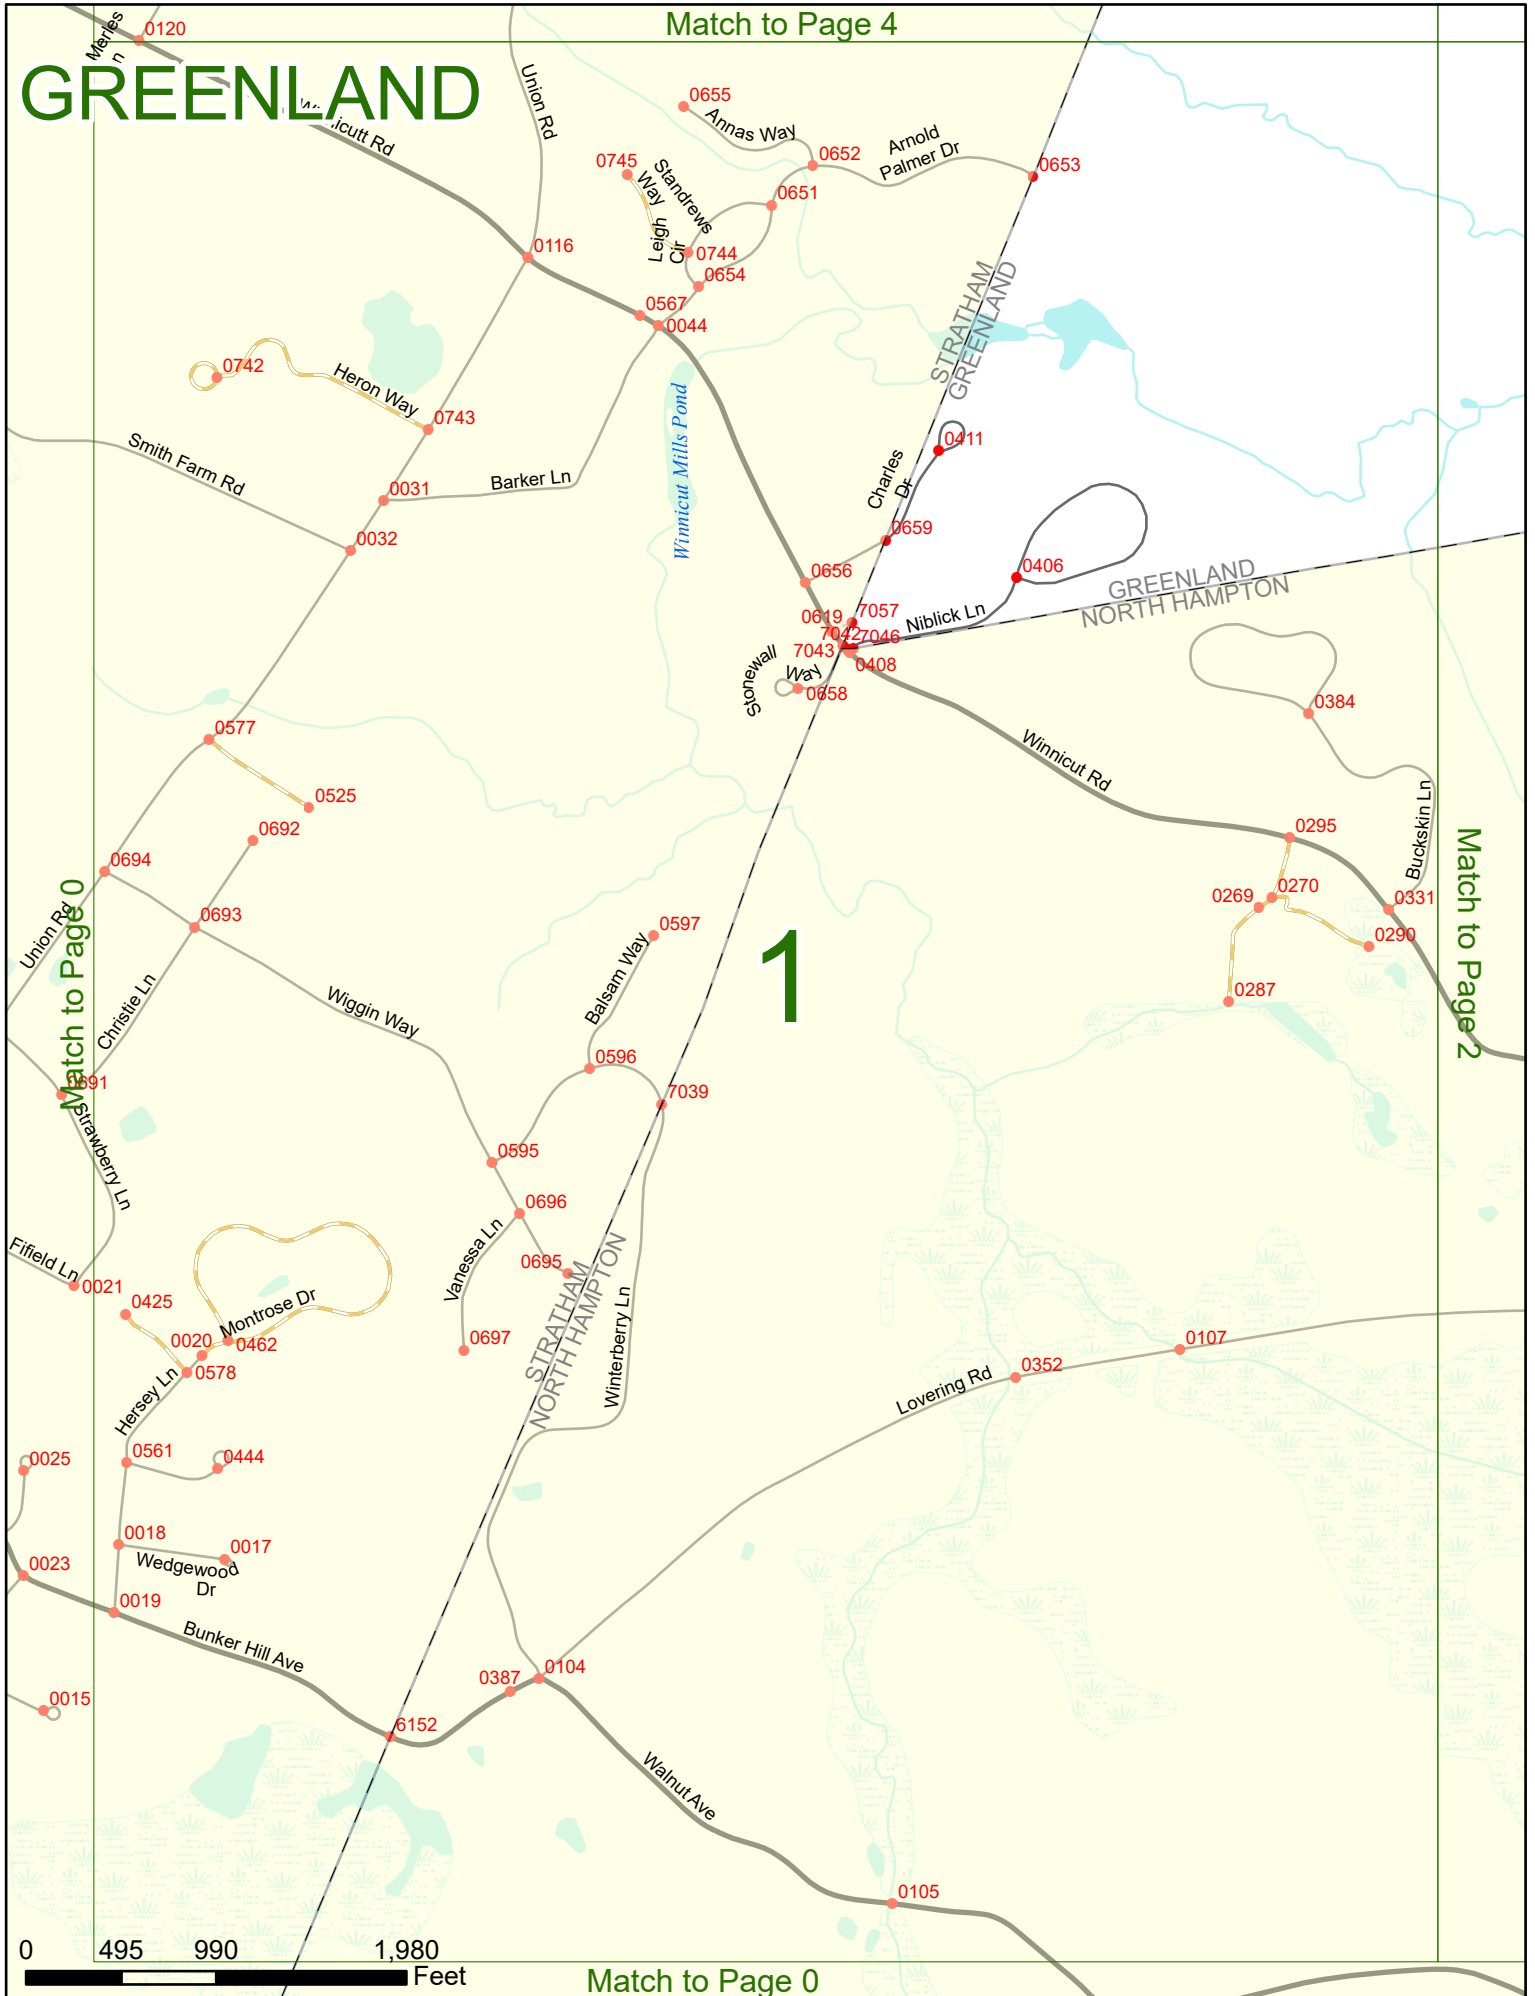

GREENLAND

Match to Page 4

1

Match to Page 0

Match to Page 2

0 495 990 1,980 Feet

Match to Page 0