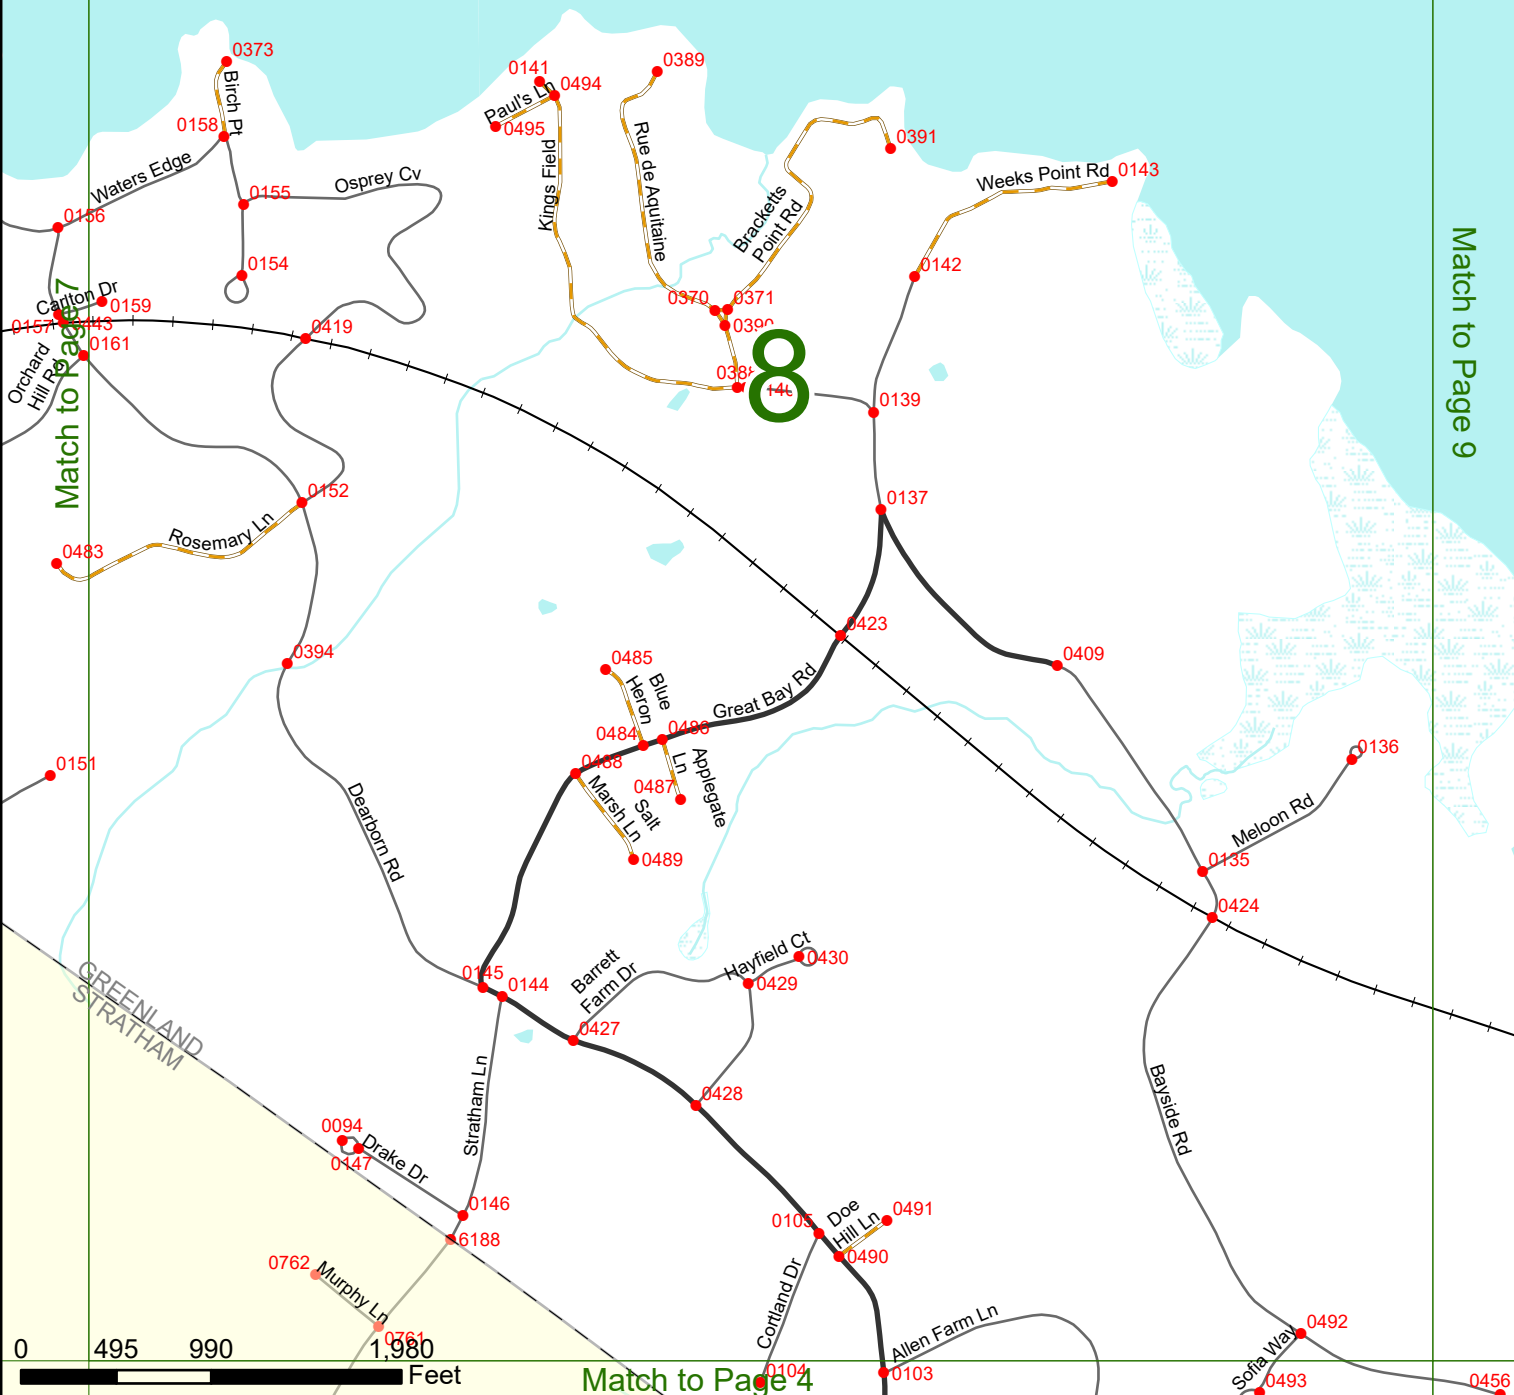

2025 Nodal Reference Bookmap

LEGEND

NHDOT will accept crash locations based on the State of NH Uniform Police Traffic Accident Report.

Crash occurred on:

Option 1 Street Address
 123 Main Street

Option 2 Route No and/or Distance from NESW Intesecting Road, Bridge,
 Street name Intersecting Street Town/County line
 Main Street 500 E Oak Street

Option 3 First Node Distance from First Node Second Node
 515 212 632

Option 4 Route No and/or Mile Marker on Interstate Only NESW Mile (Marker)
 Street name
 189S 700 feet S 36.8

Option 3 – Example

Street Name Loudon Road
First Node 803
Distance from First Node 318 Ft
Second Node 813

Match to Page 5

GREENLAND

NEWINGTON
GREENLAND

Great Bay

Match to Page 9

Match to Page 7

8

Match to Page 4