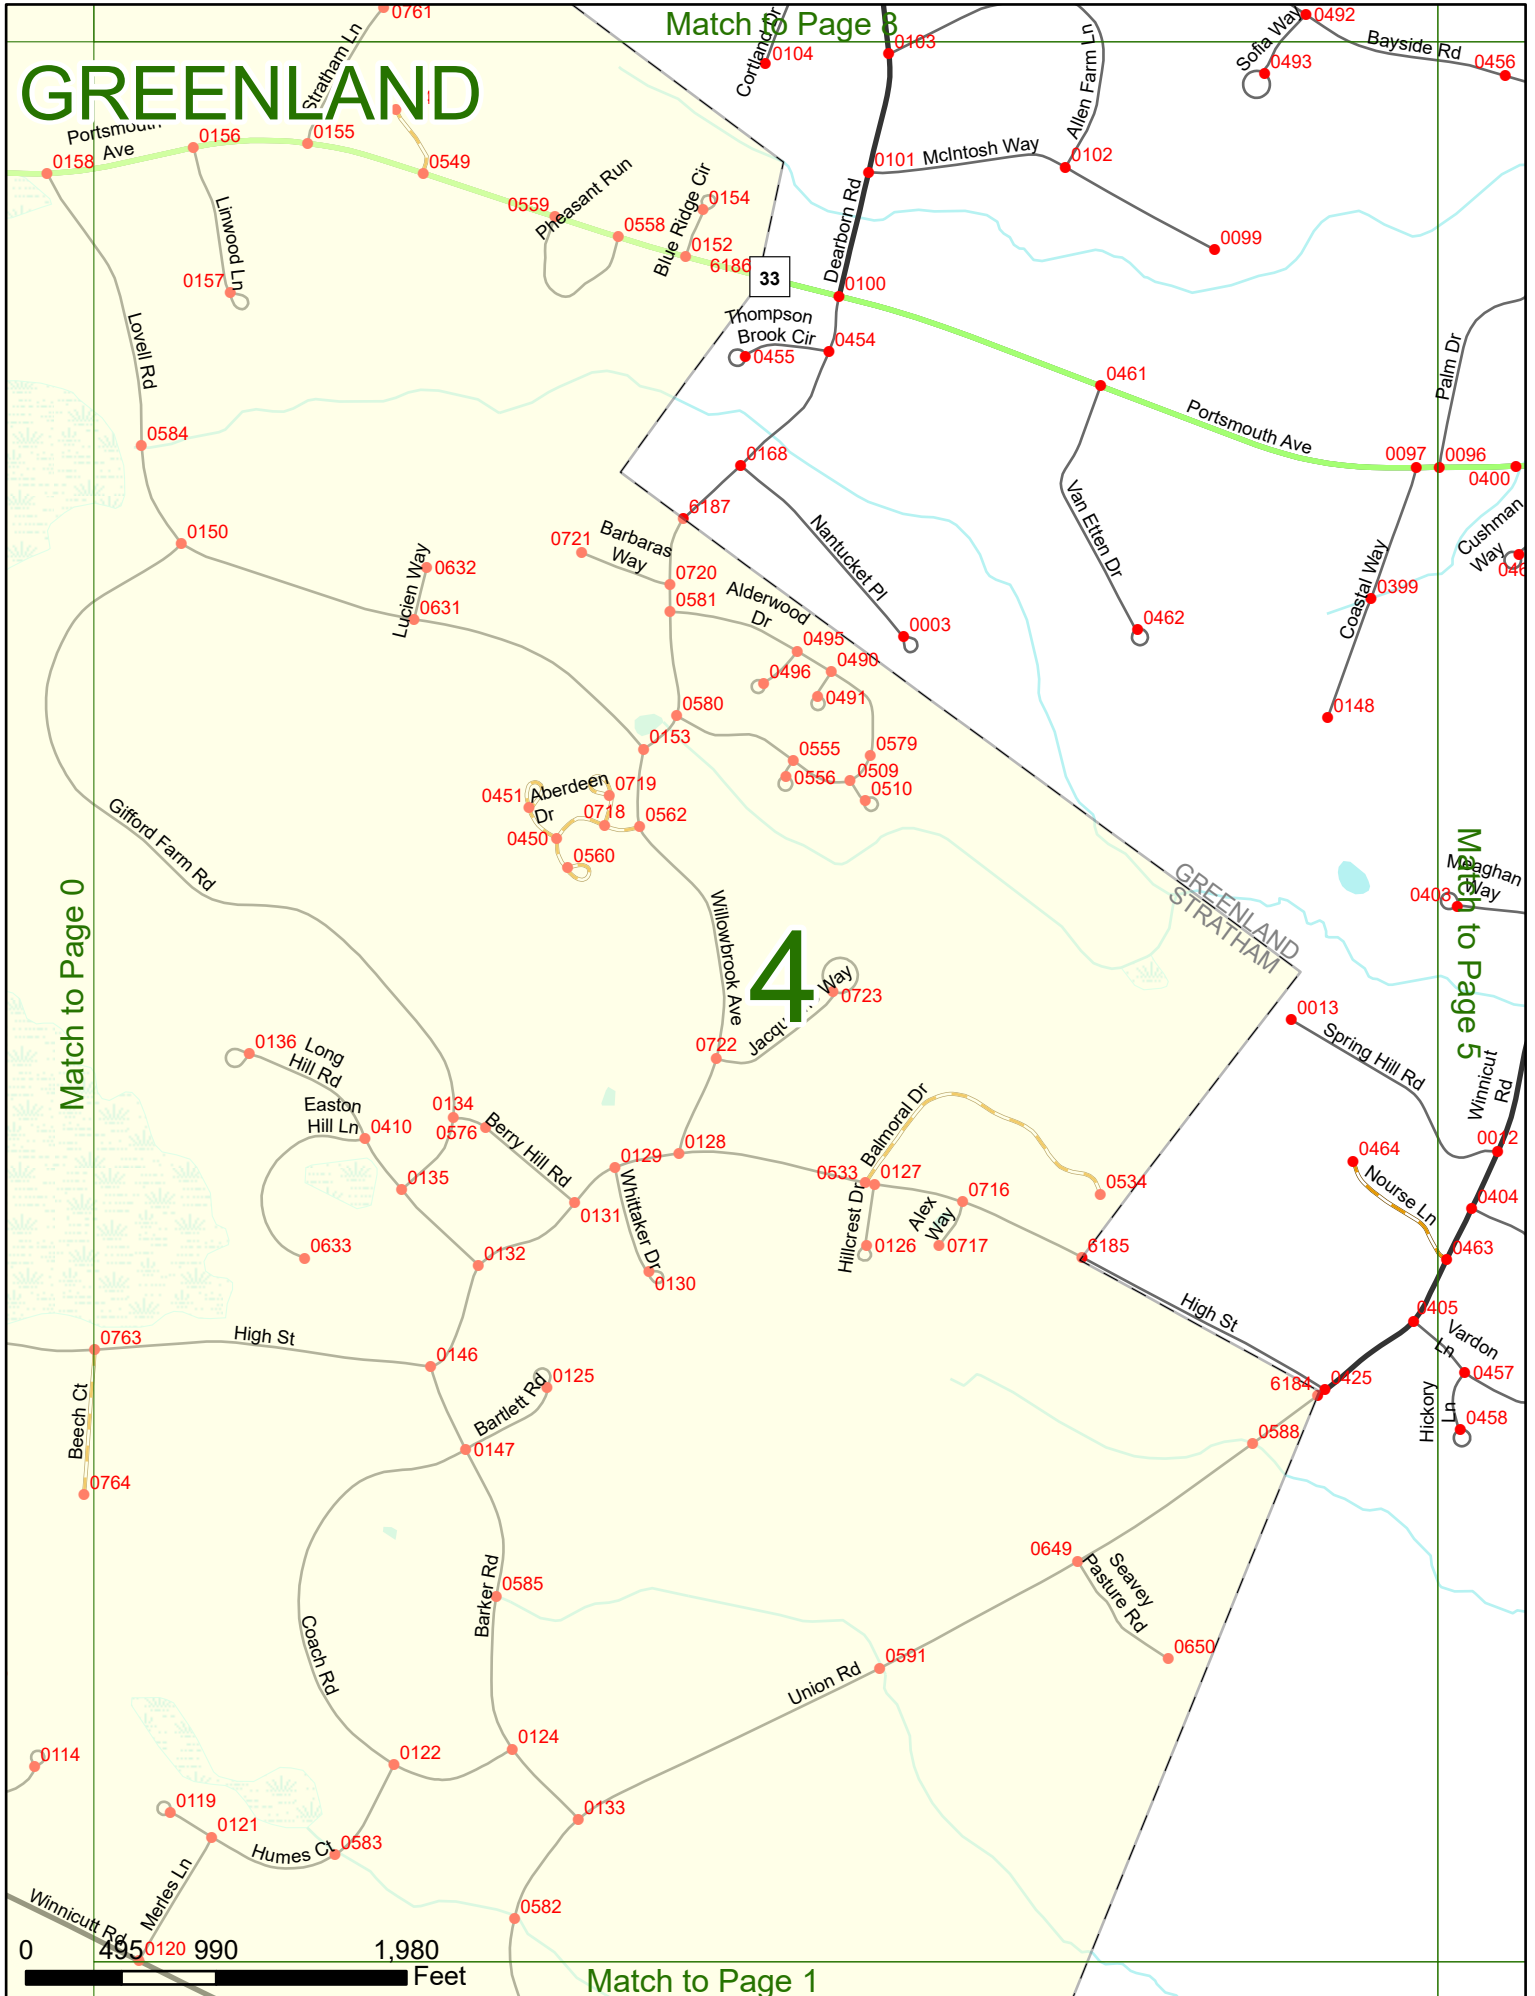

GREENLAND

Match to Page 3

Match to Page 0

Match to Page 5

4

Match to Page 1