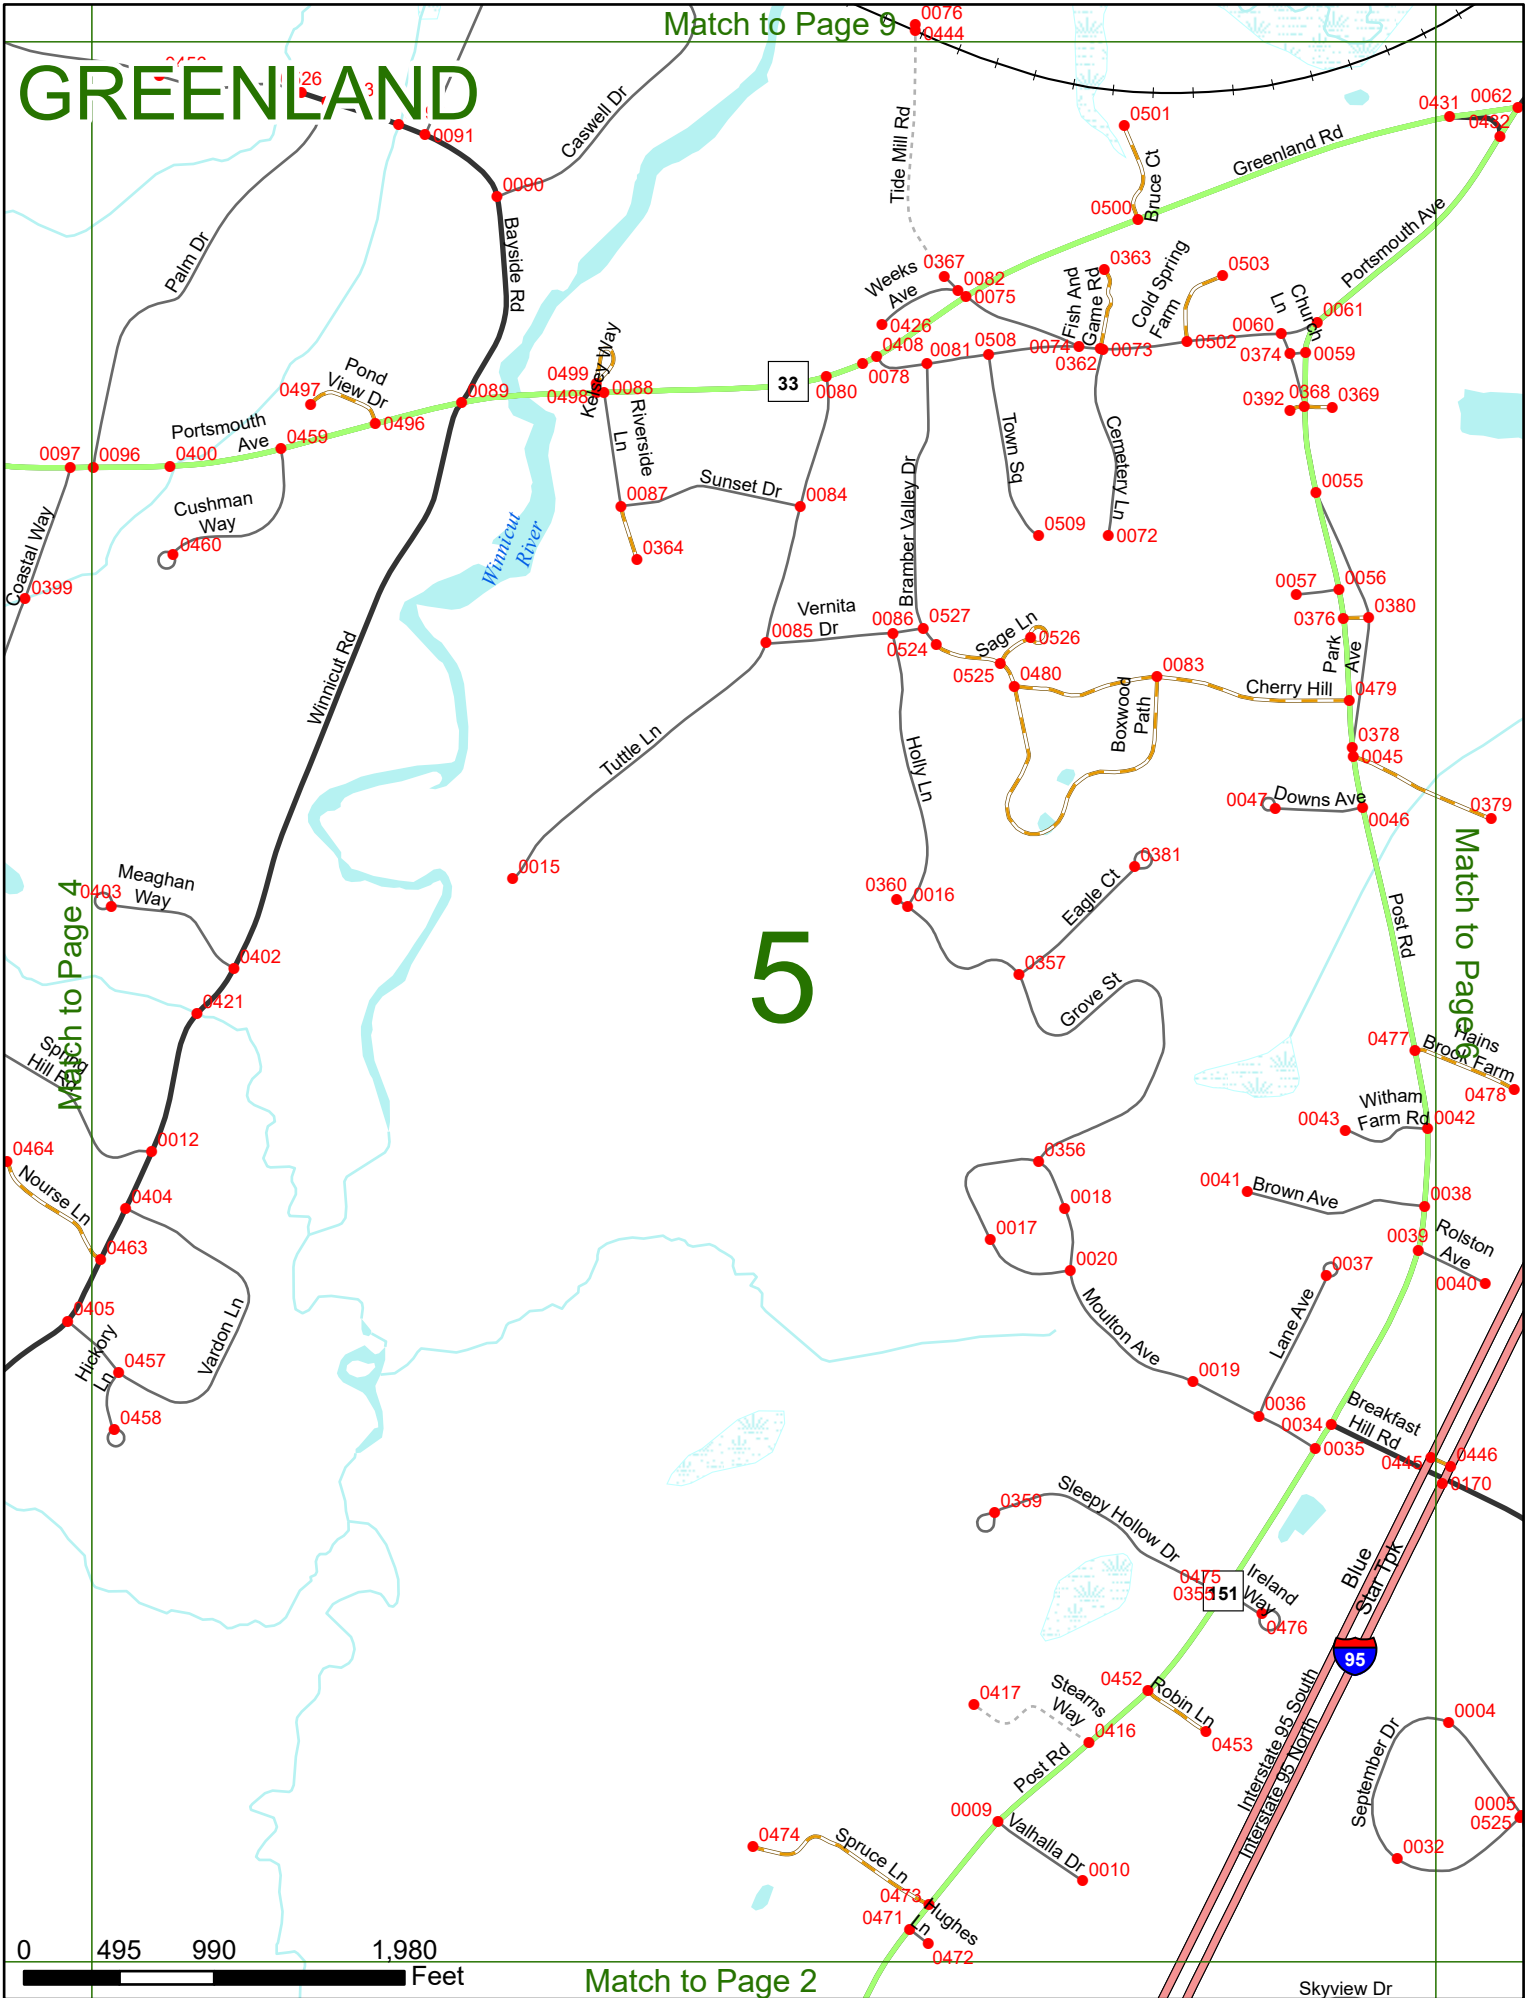

GREENLAND

Match to Page 9

Match to Page 4

Match to Page 2

5

0 495 990 1,980 Feet

Match to Page 2