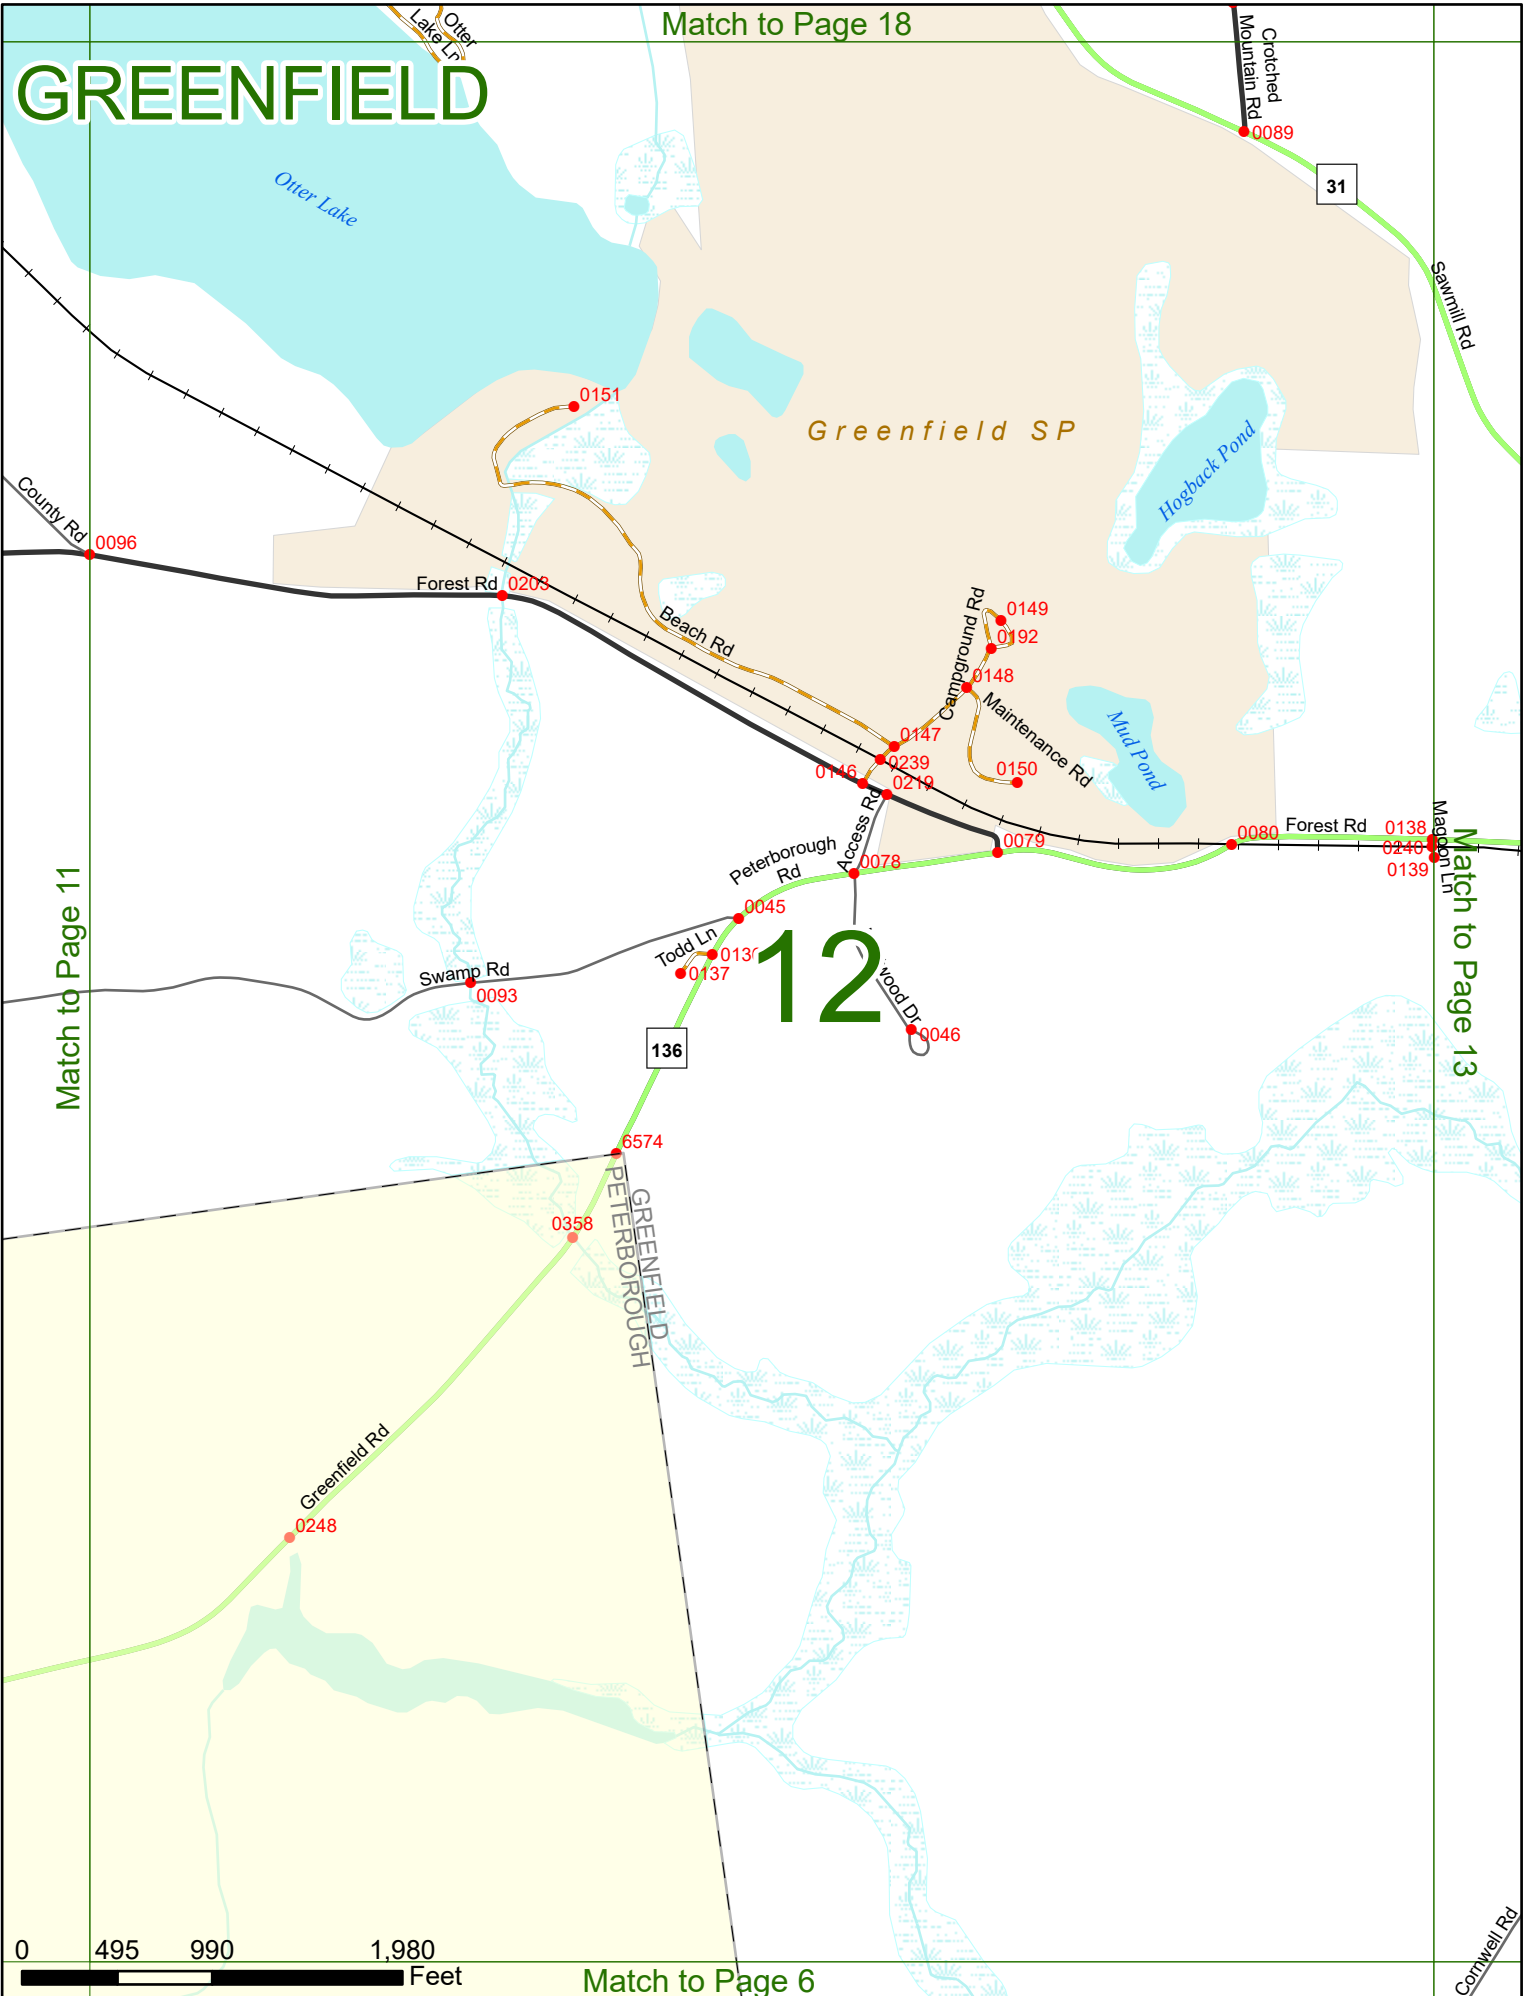

0364

Monardex Ln

Contoocook Ln

0 495 990 1,980 Feet

Match to Page 0

GREENFIELD

Match to Page 18

Match to Page 11