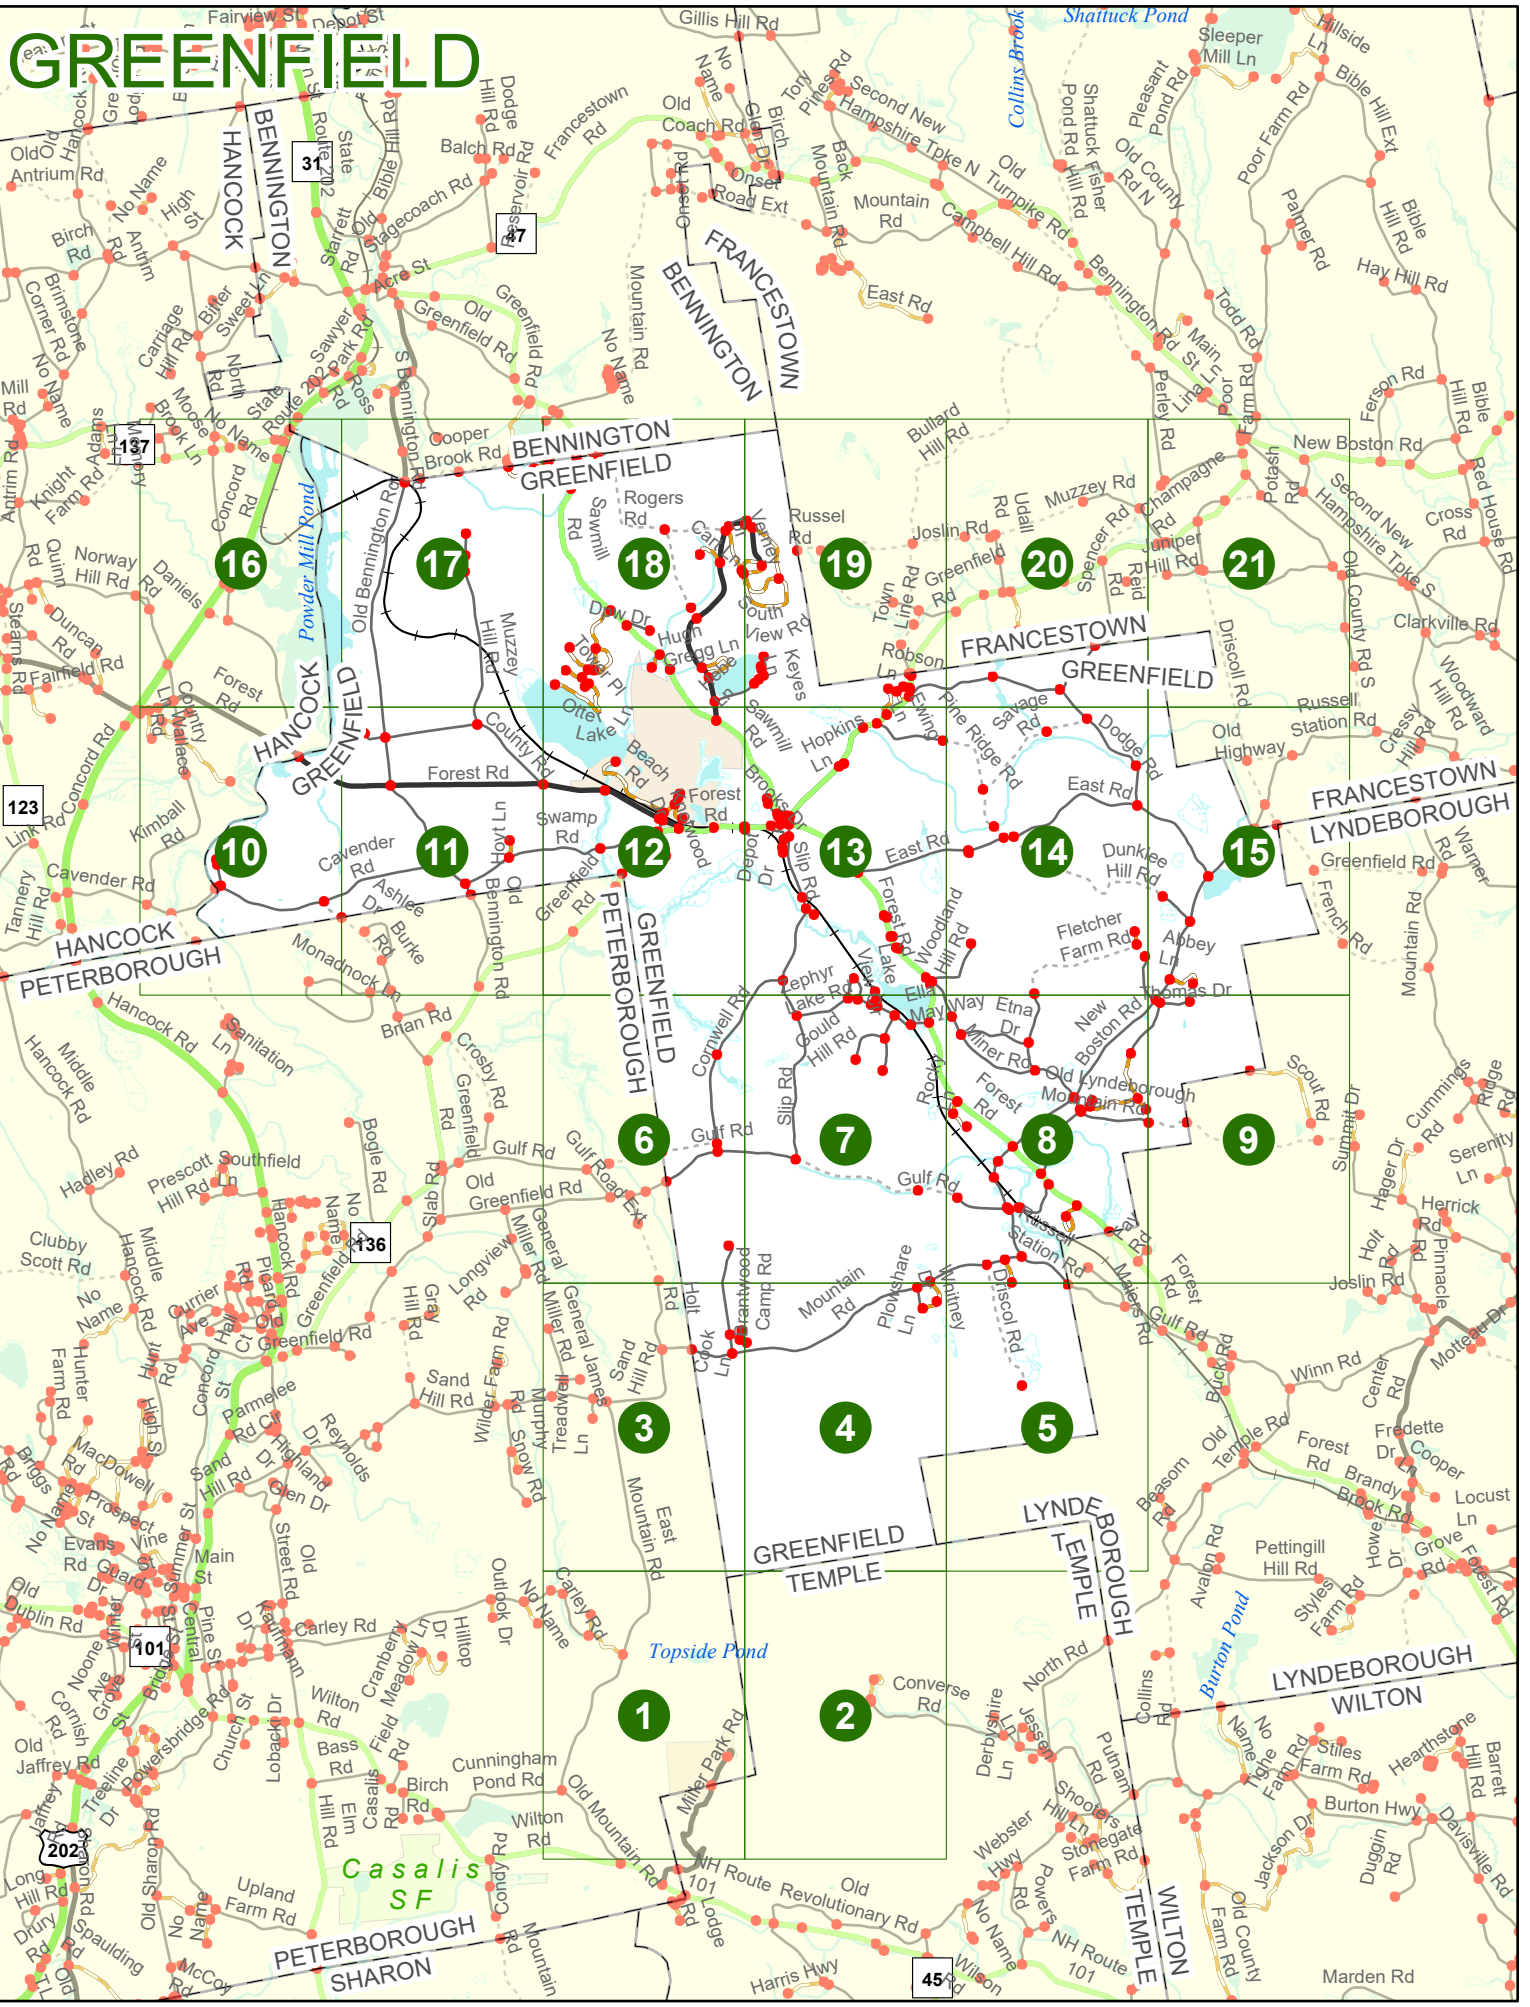

GREENFIELD