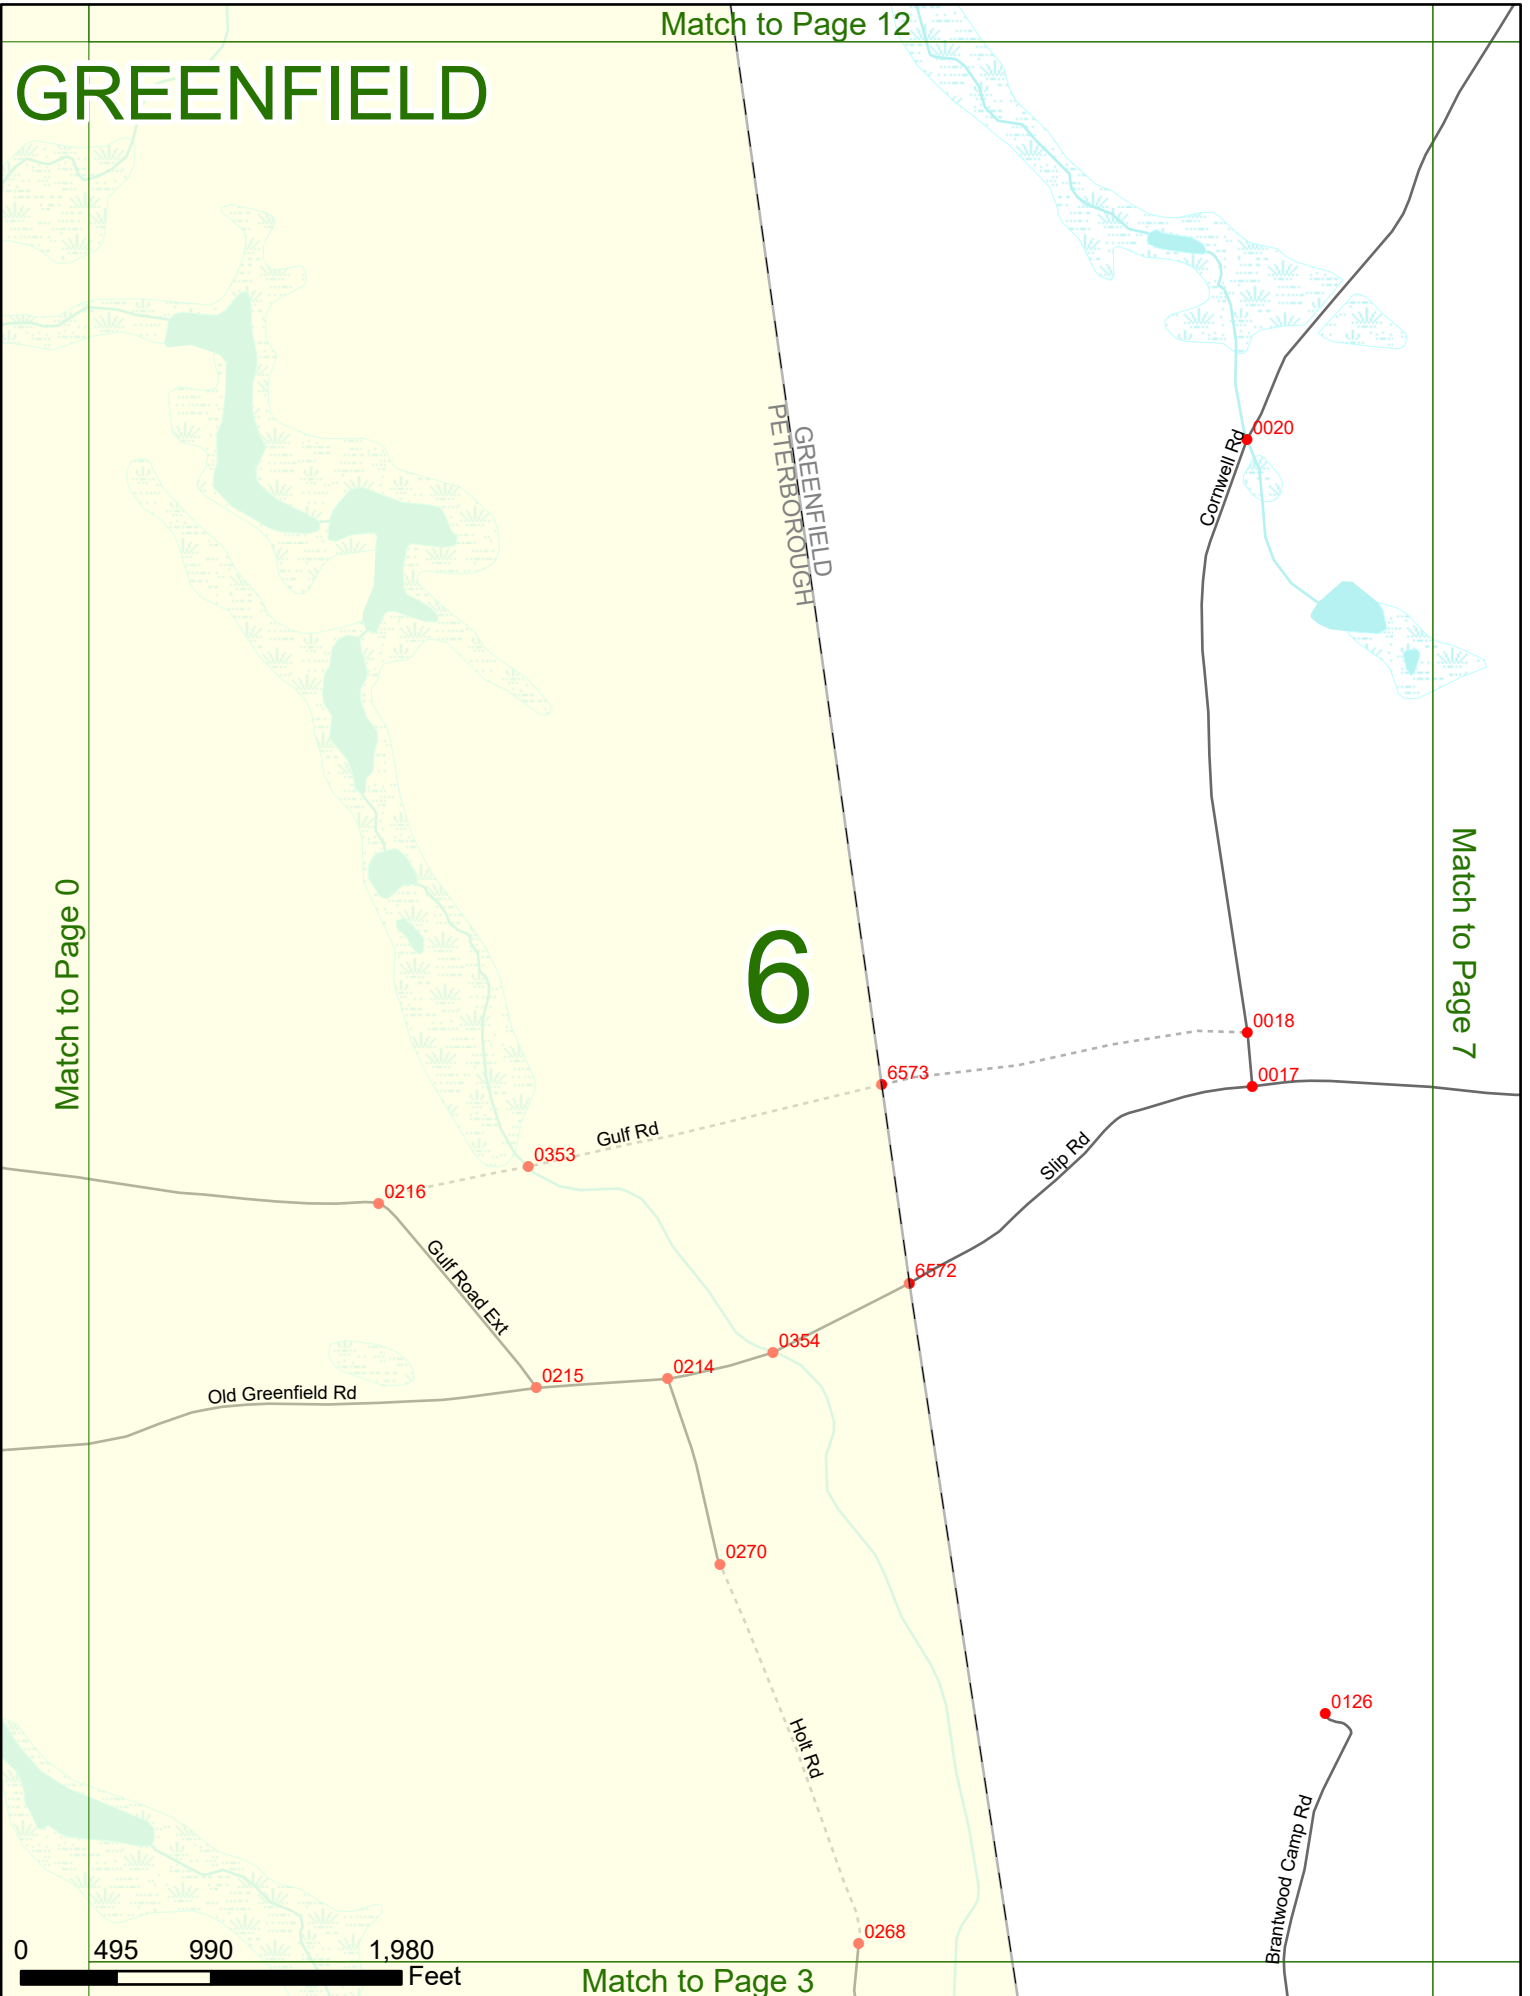

Match to Page 12

GREENFIELD

Match to Page 0

Match to Page 7

6

Match to Page 3