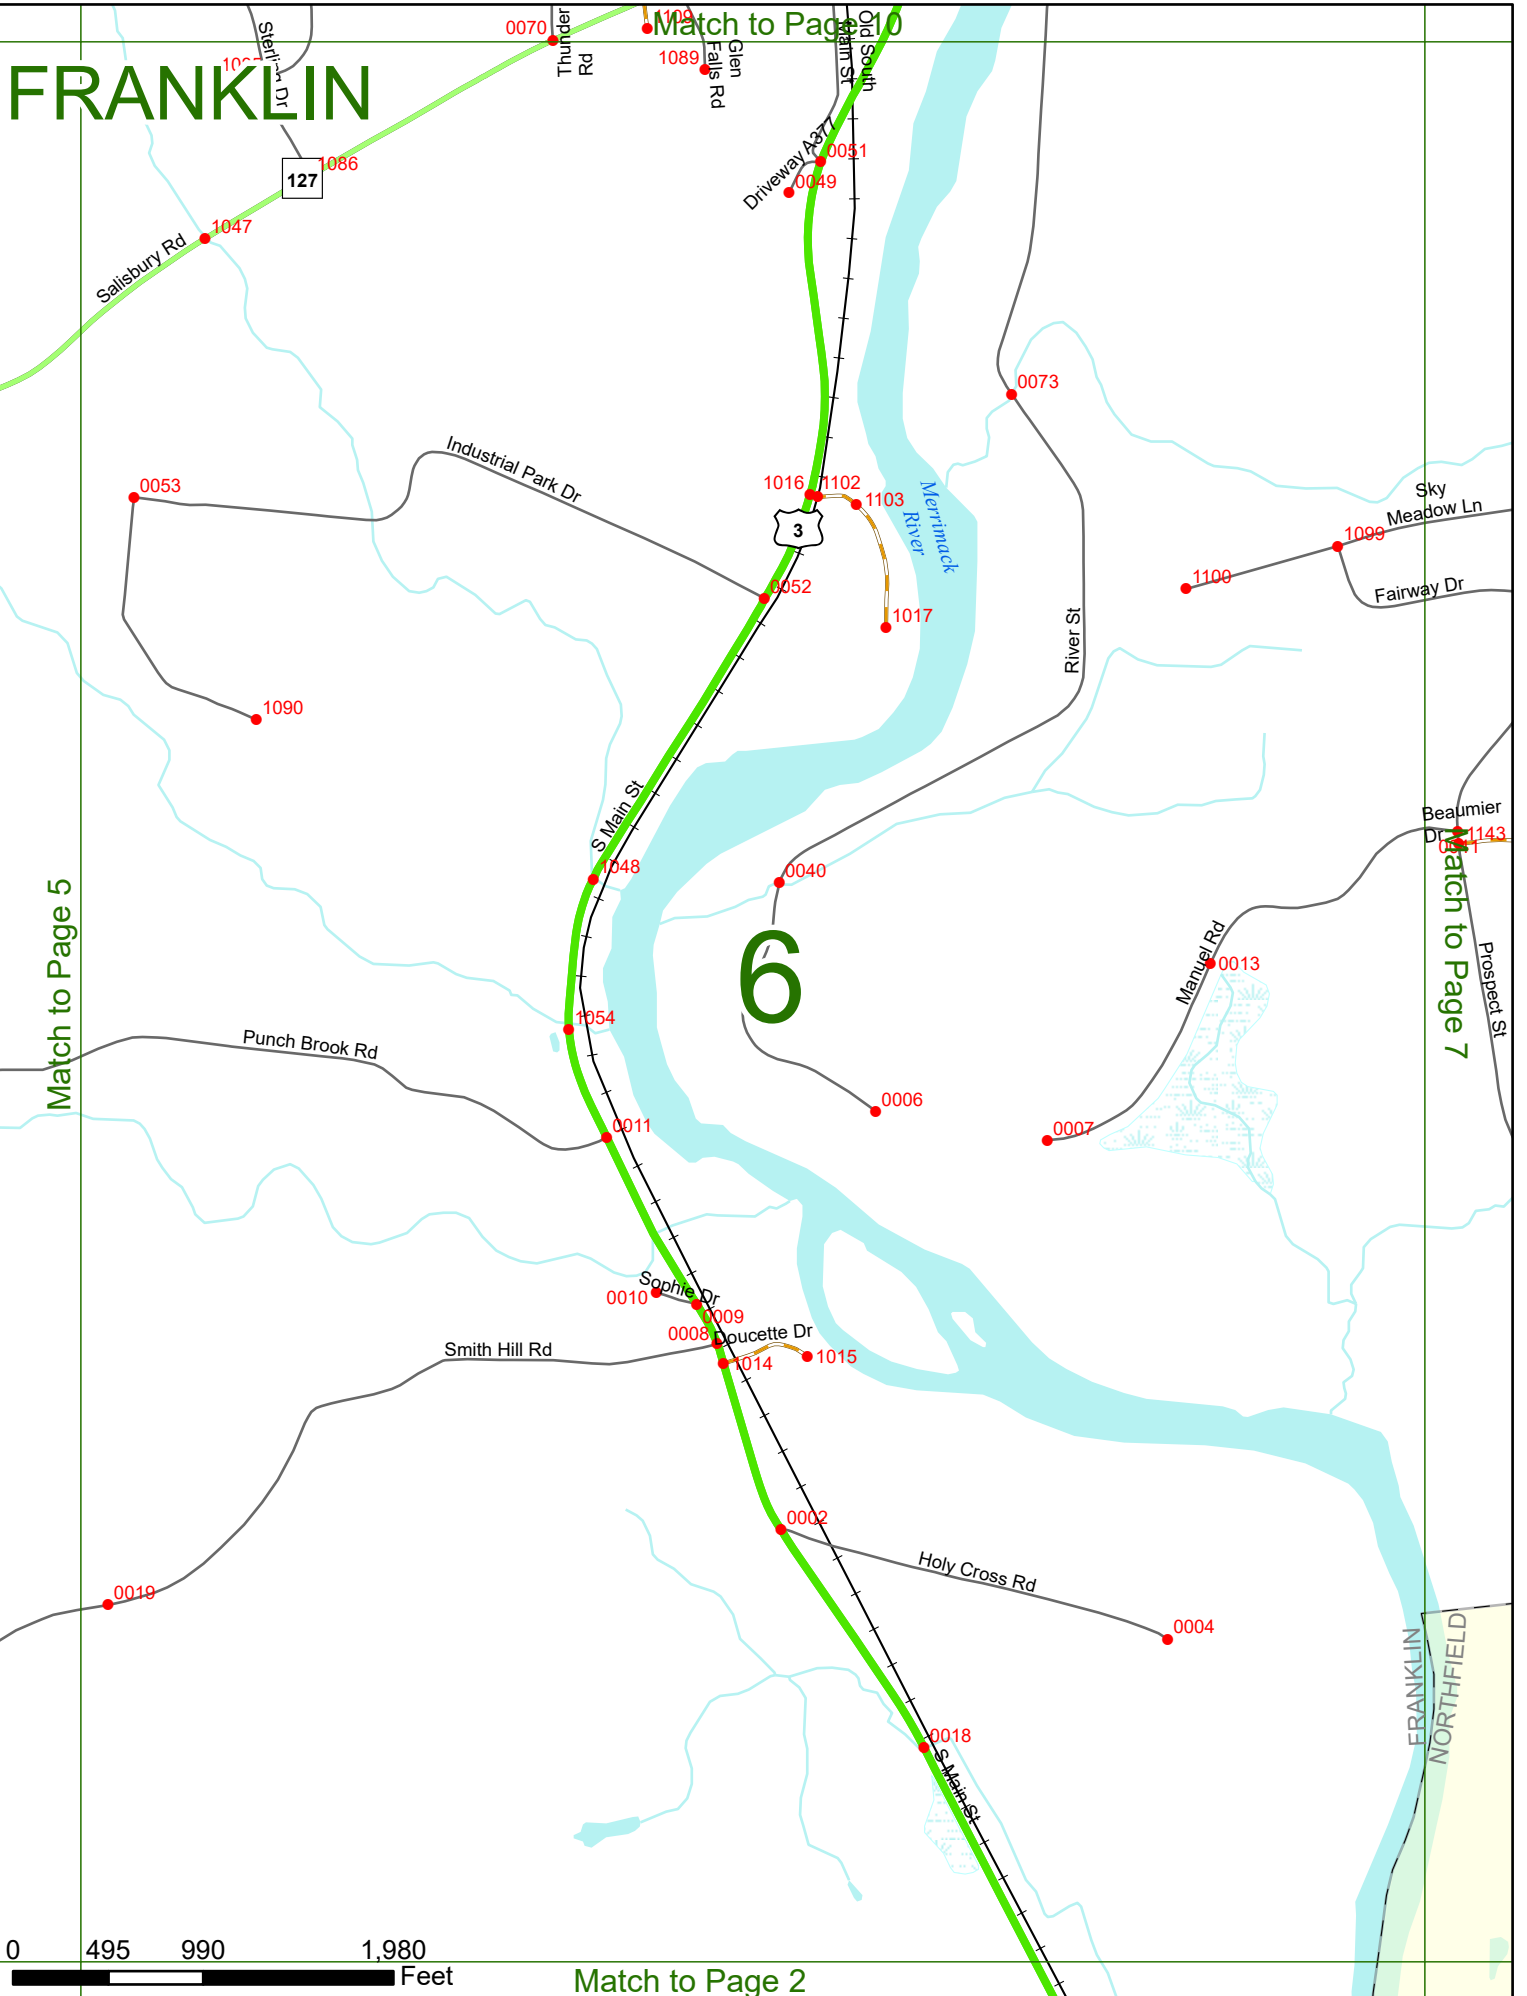

FRANKLIN

Match to Page 2

Match to Page 5

Match to Page 10

Match to Page 7

FRANKLIN
NORTHFIELD