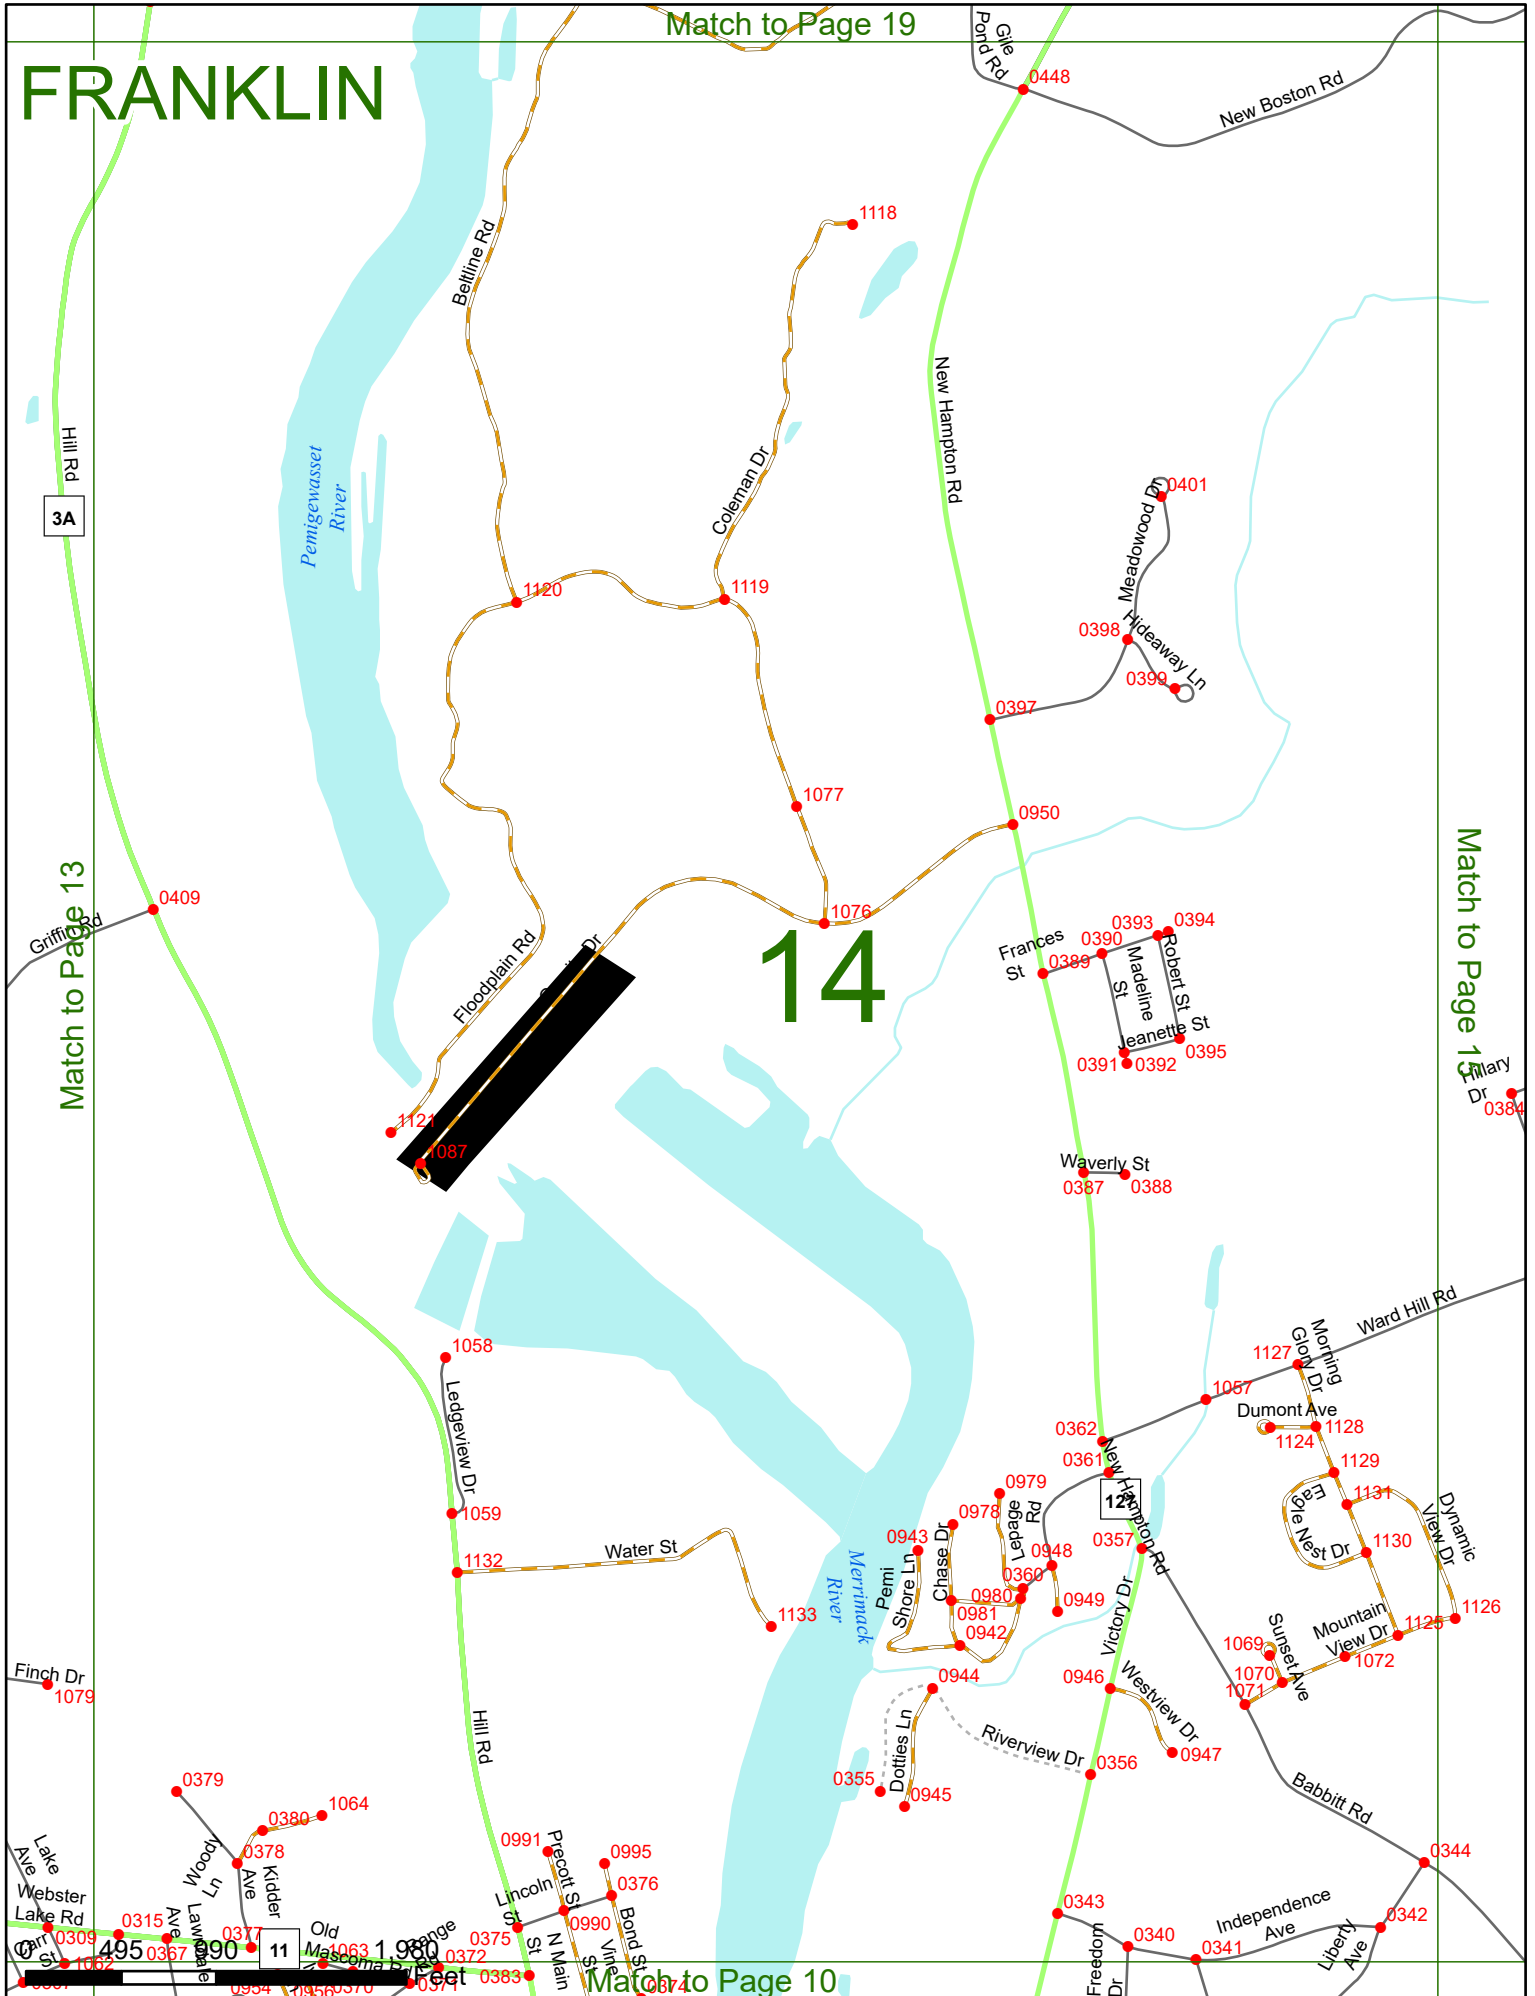

FRANKLIN

Match to Page 19

3A

Match to Page 13

Match to Page 15

14

Match to Page 10