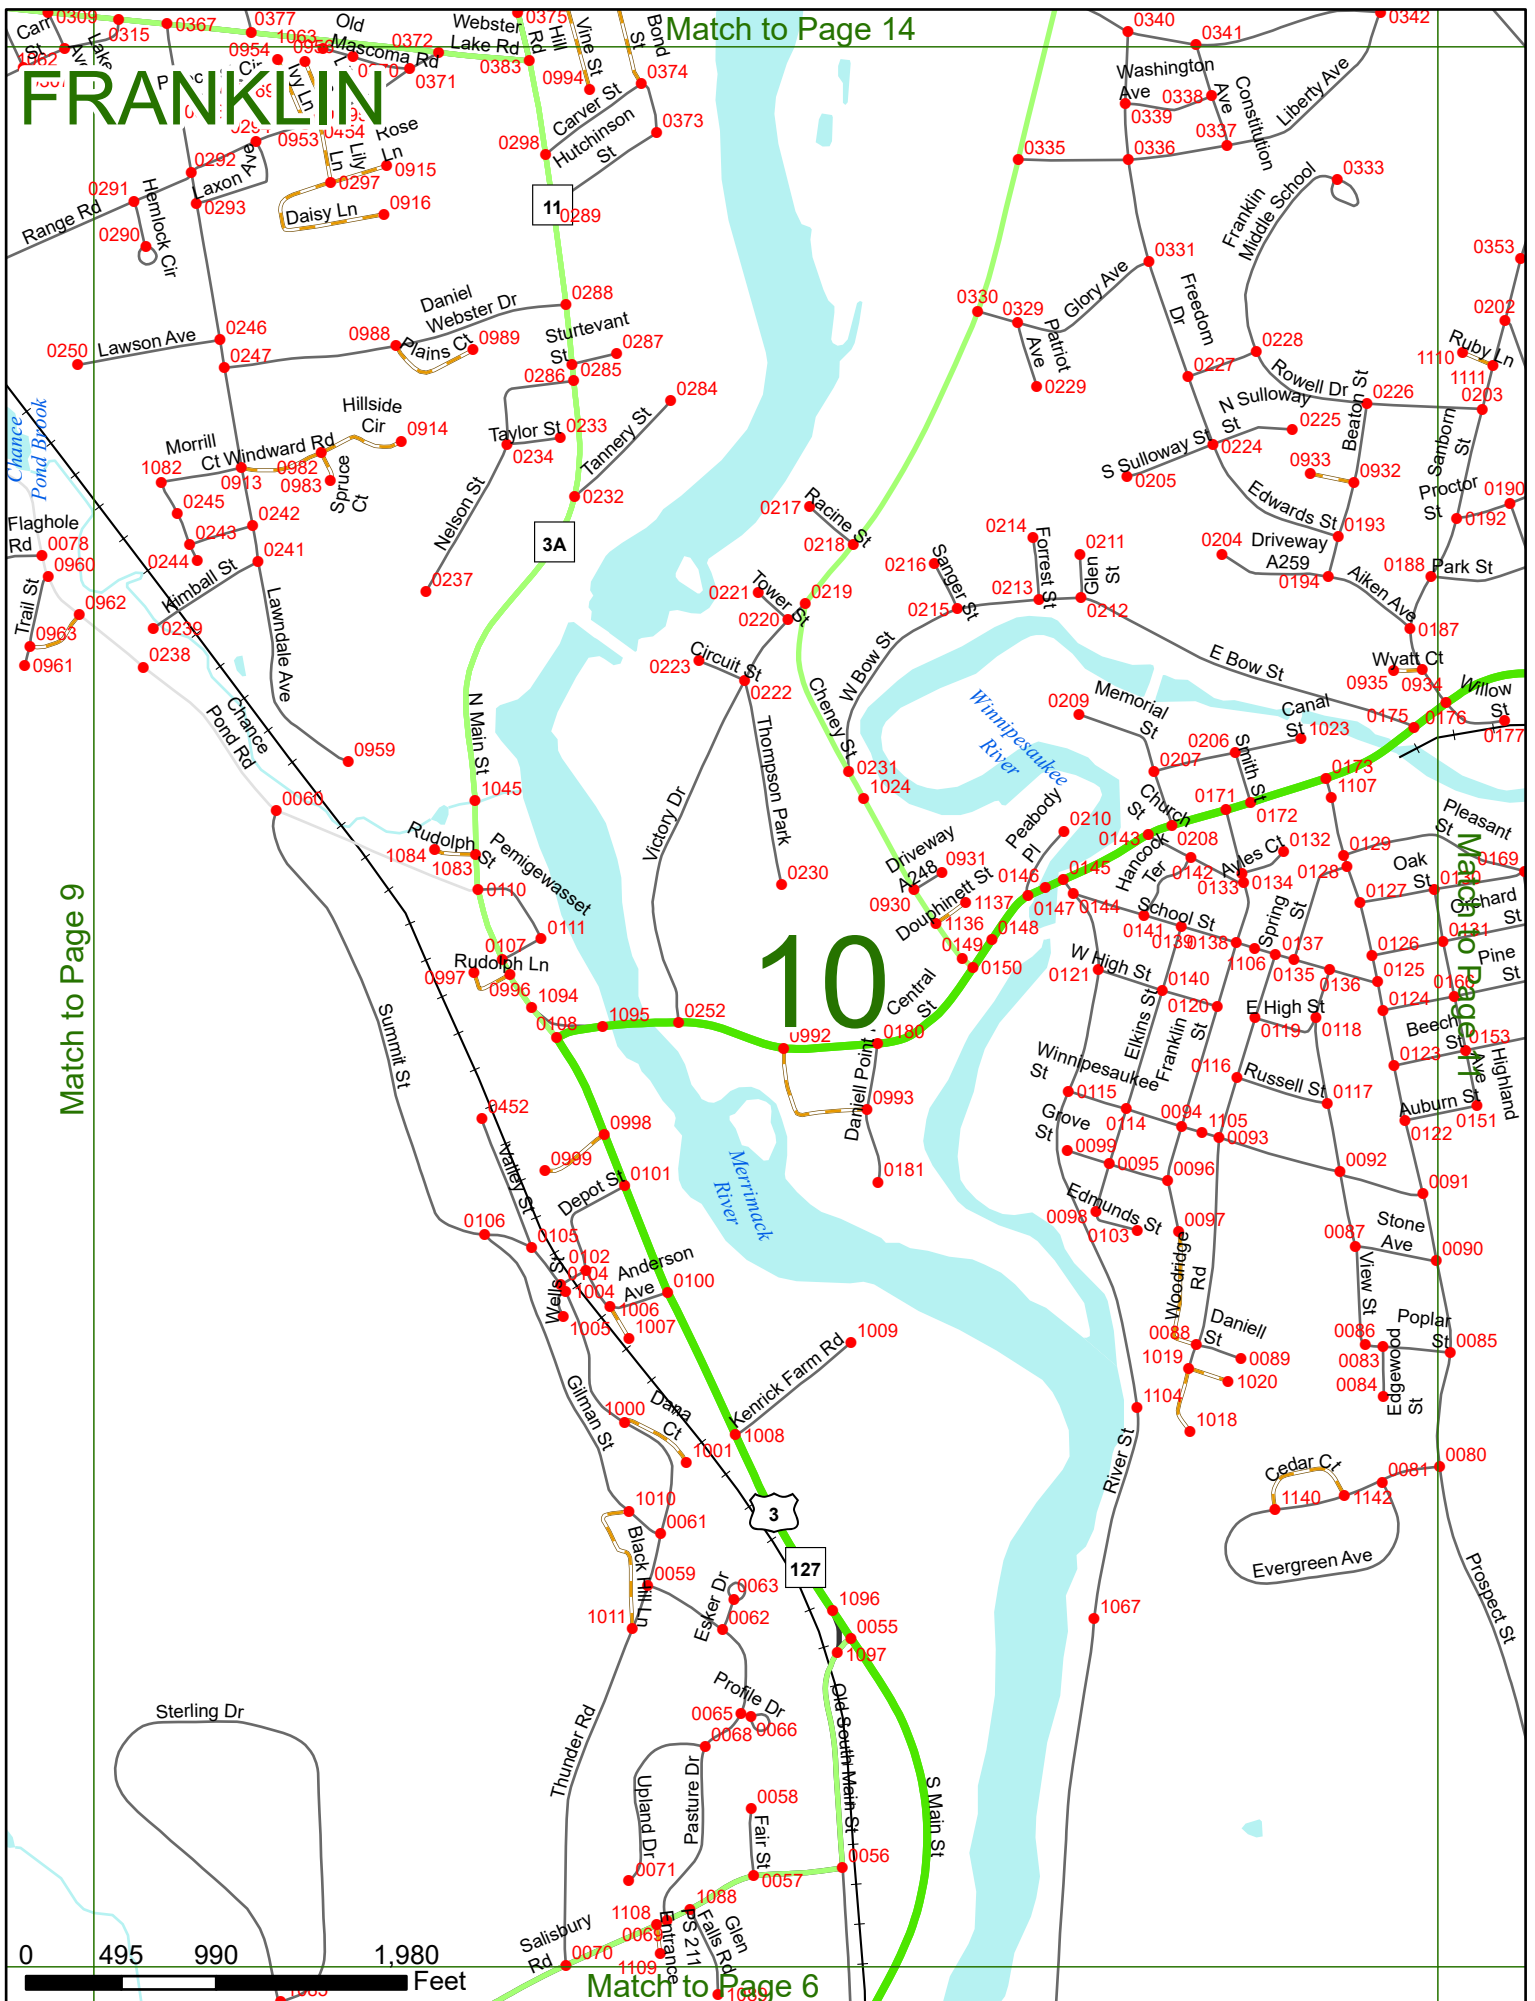

Match to Page 14

FRANKLIN

Match to Page 9

Match to Page 6

Match to Page 6