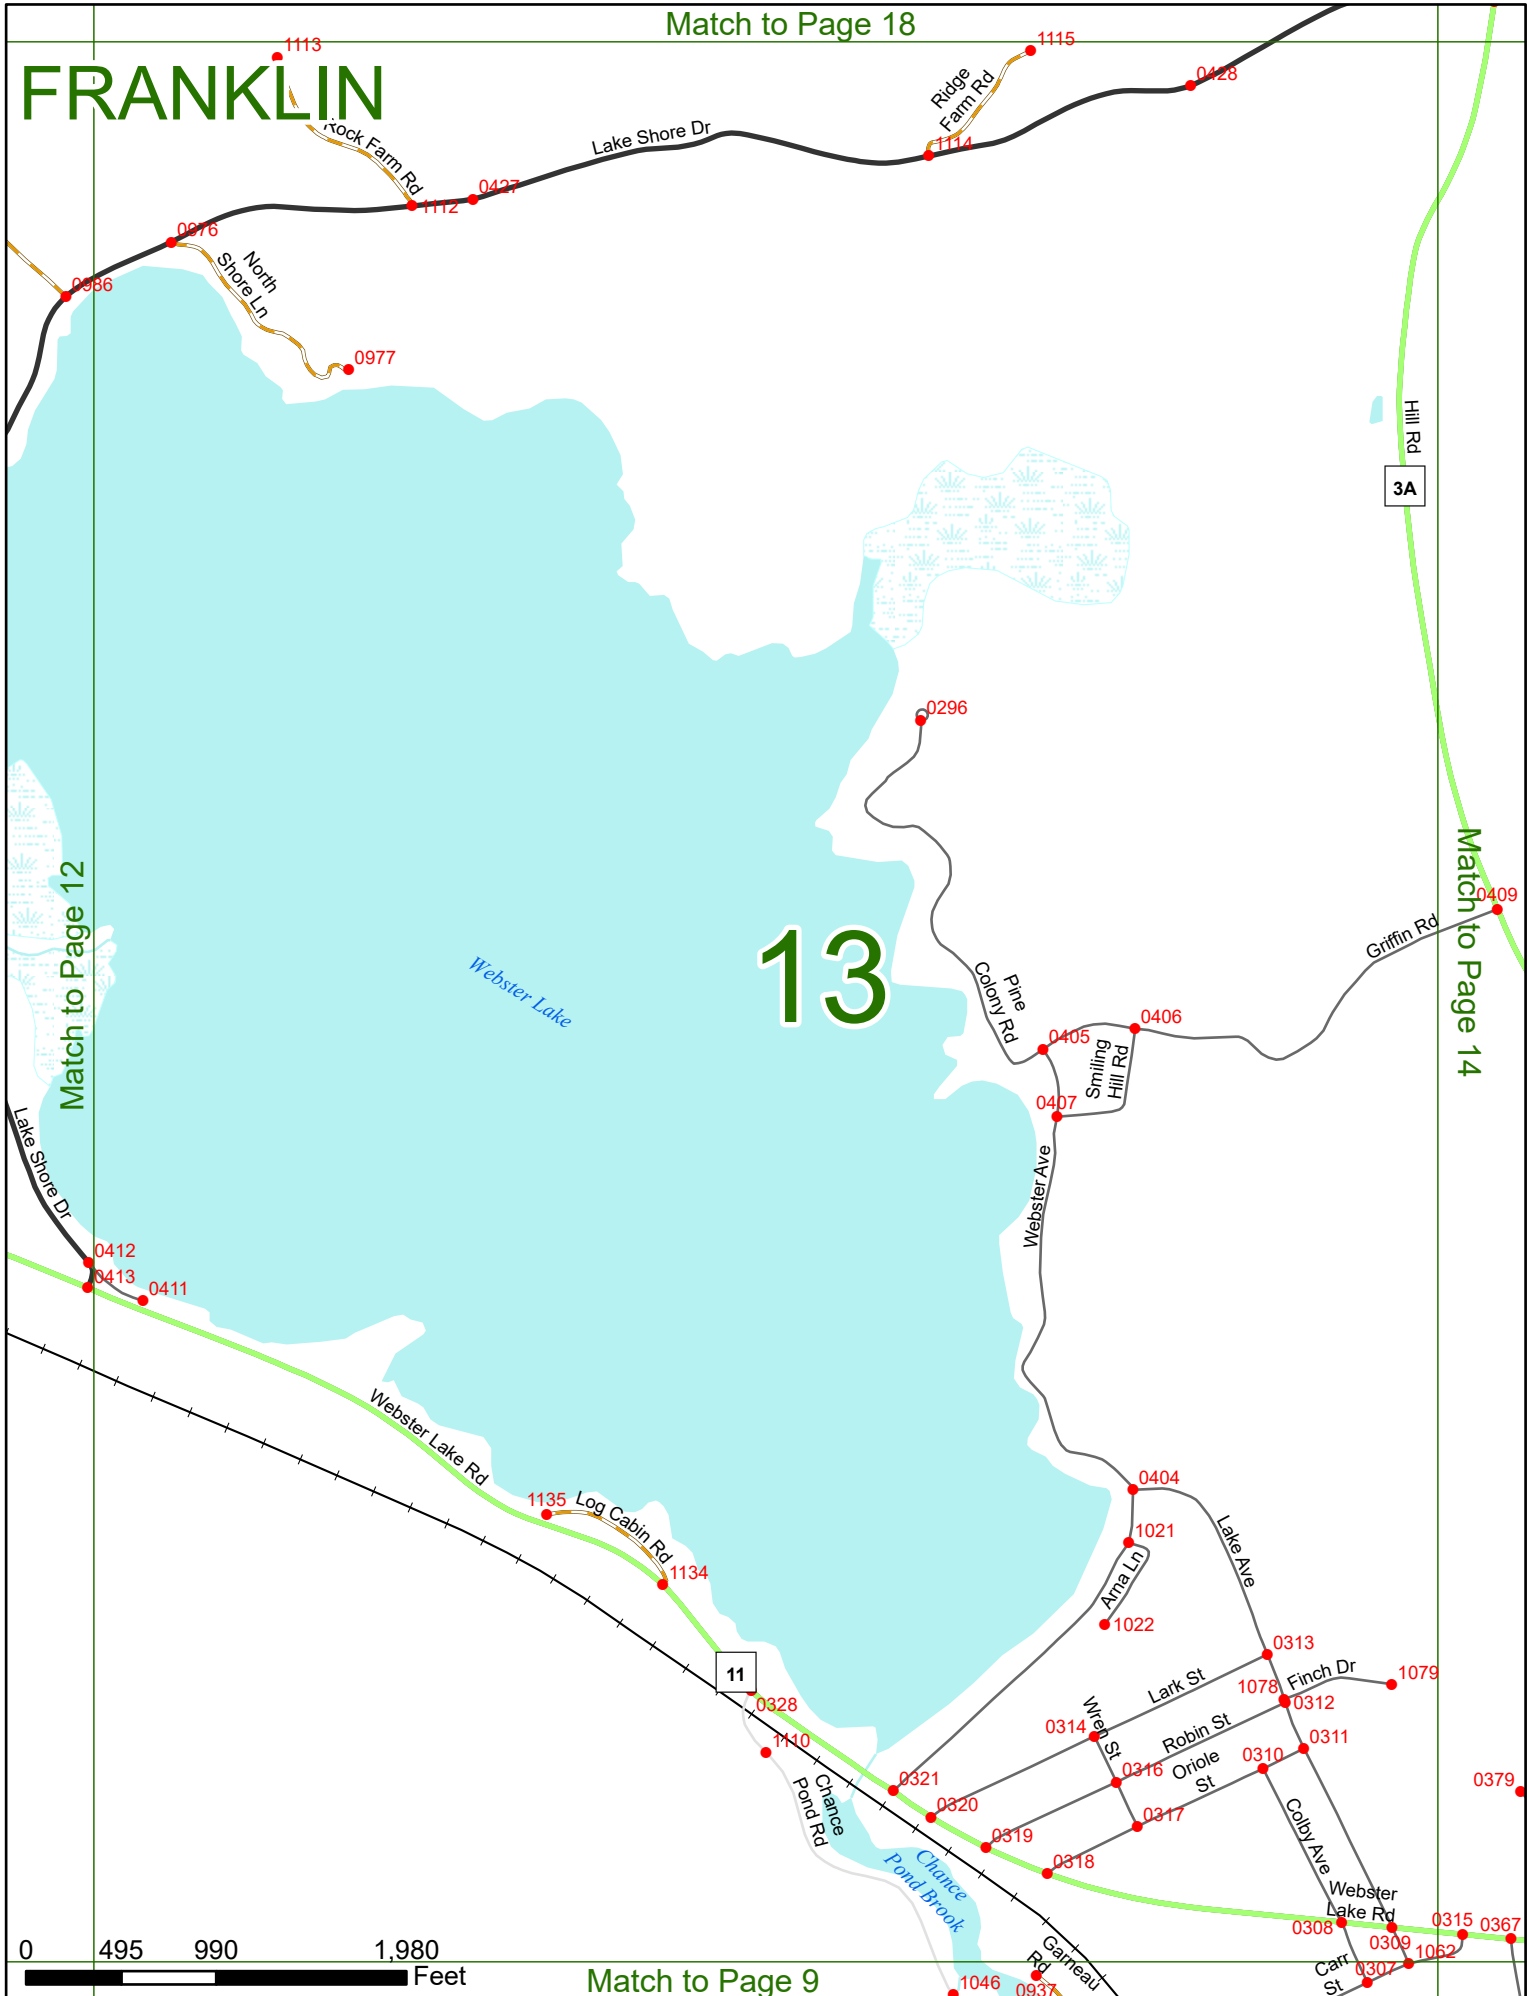

Match to Page 18

FRANKLIN

13

Match to Page 12

Match to Page 14

Match to Page 9

0 495 990 1,980 Feet