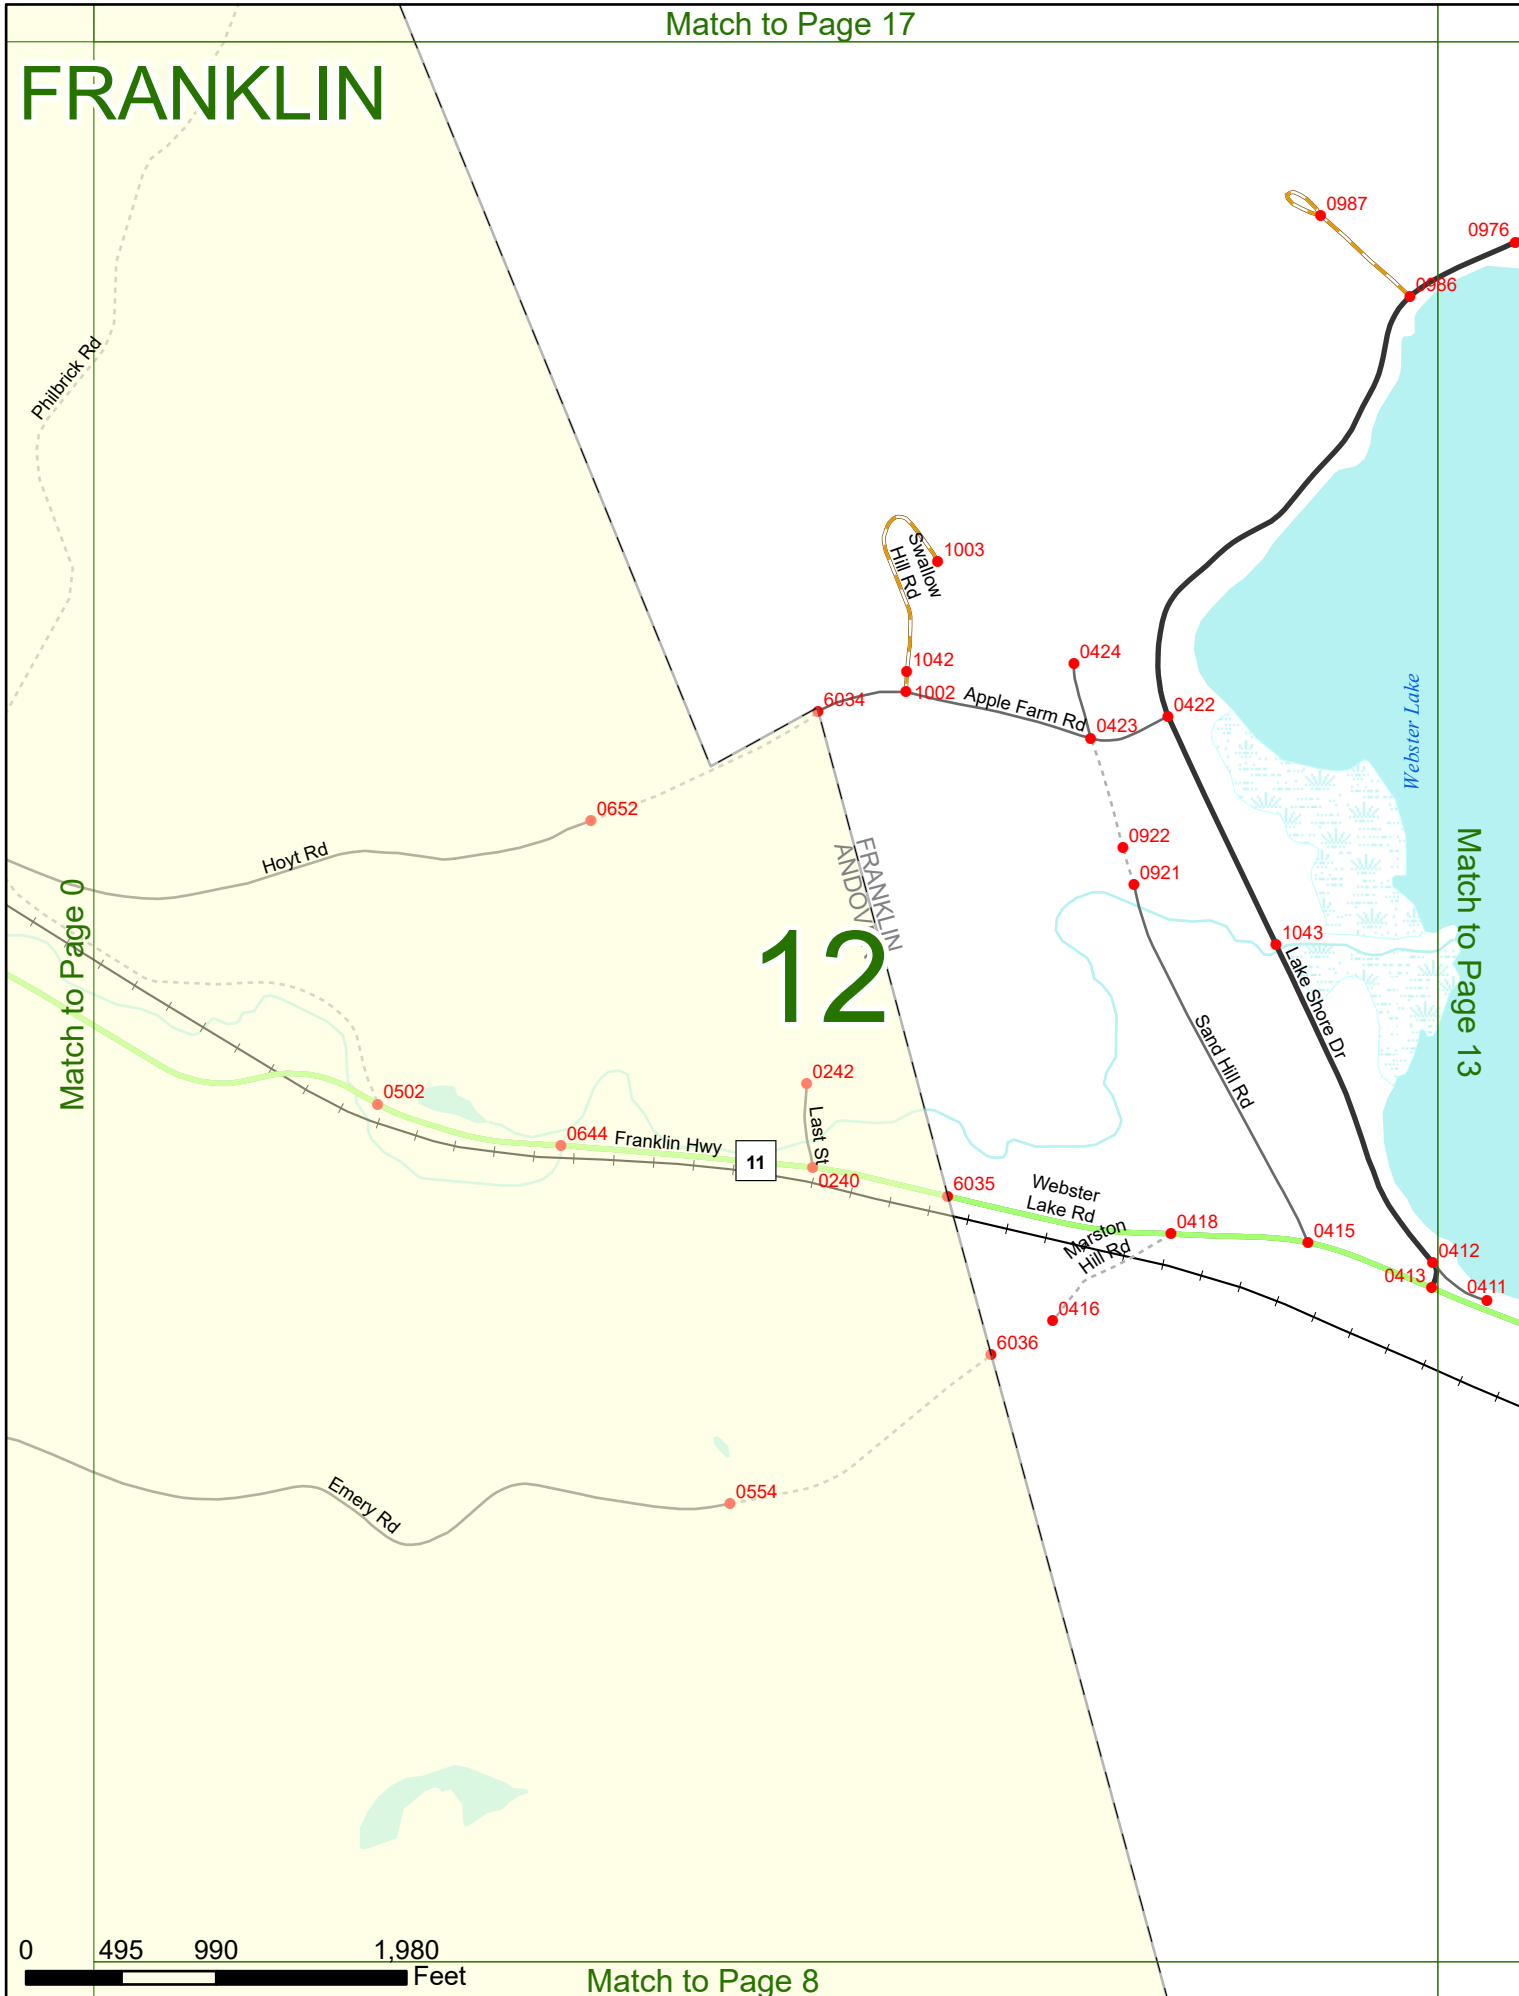

FRANKLIN

12