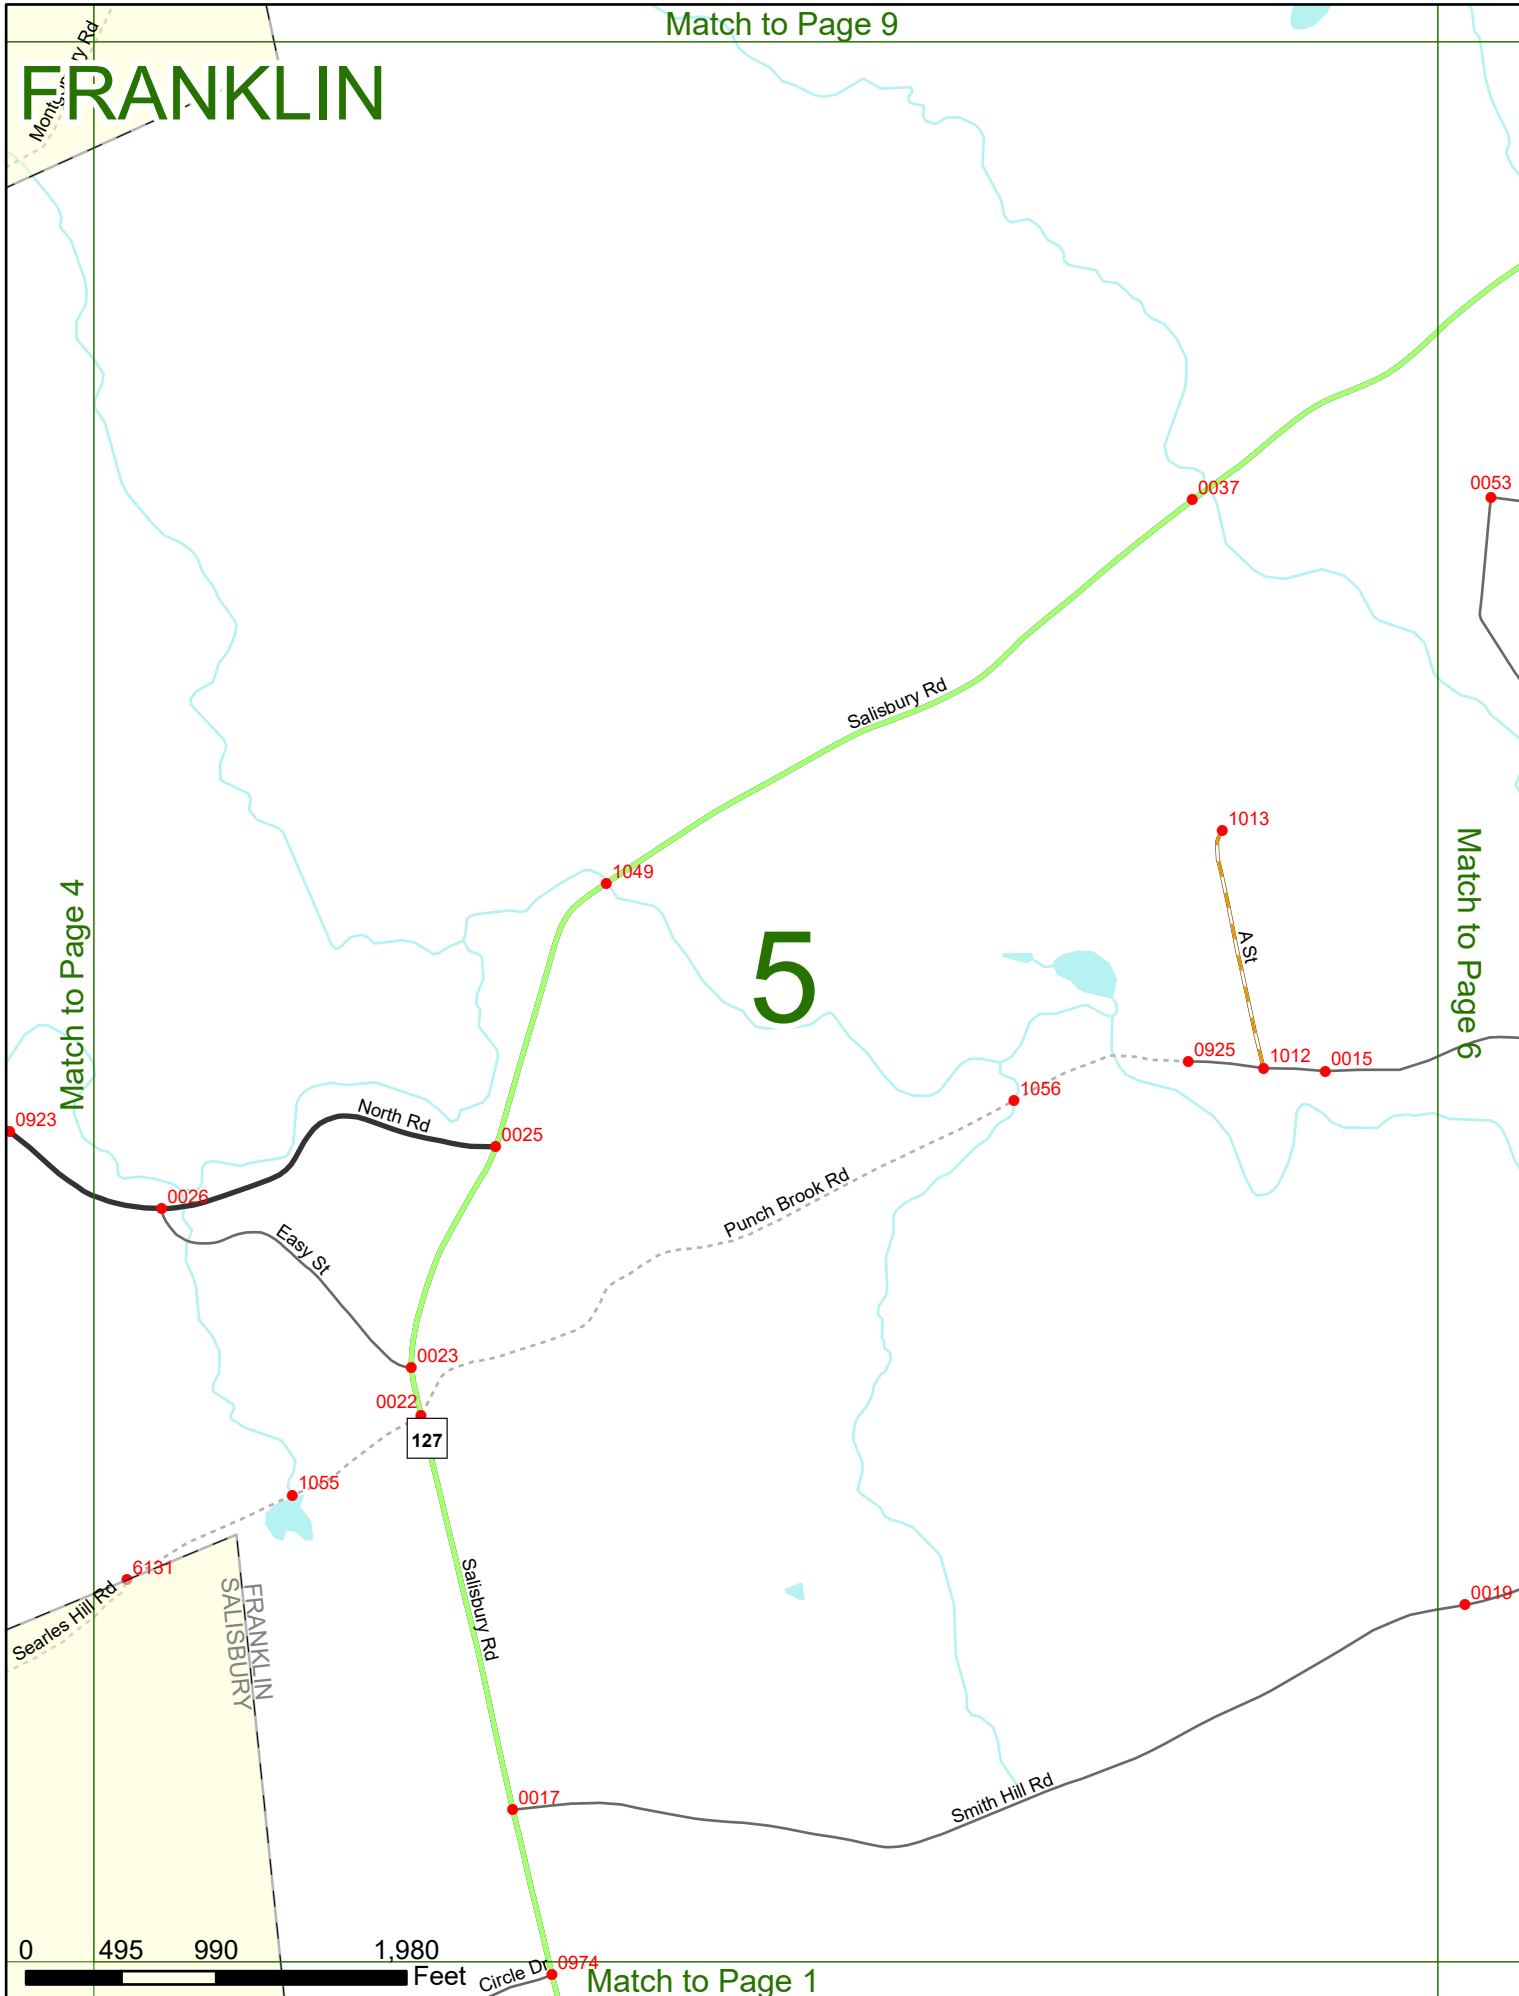

FRANKLIN

5

Match to Page 4

Match to Page 6

0 495 990 1,980 Feet

Match to Page 1