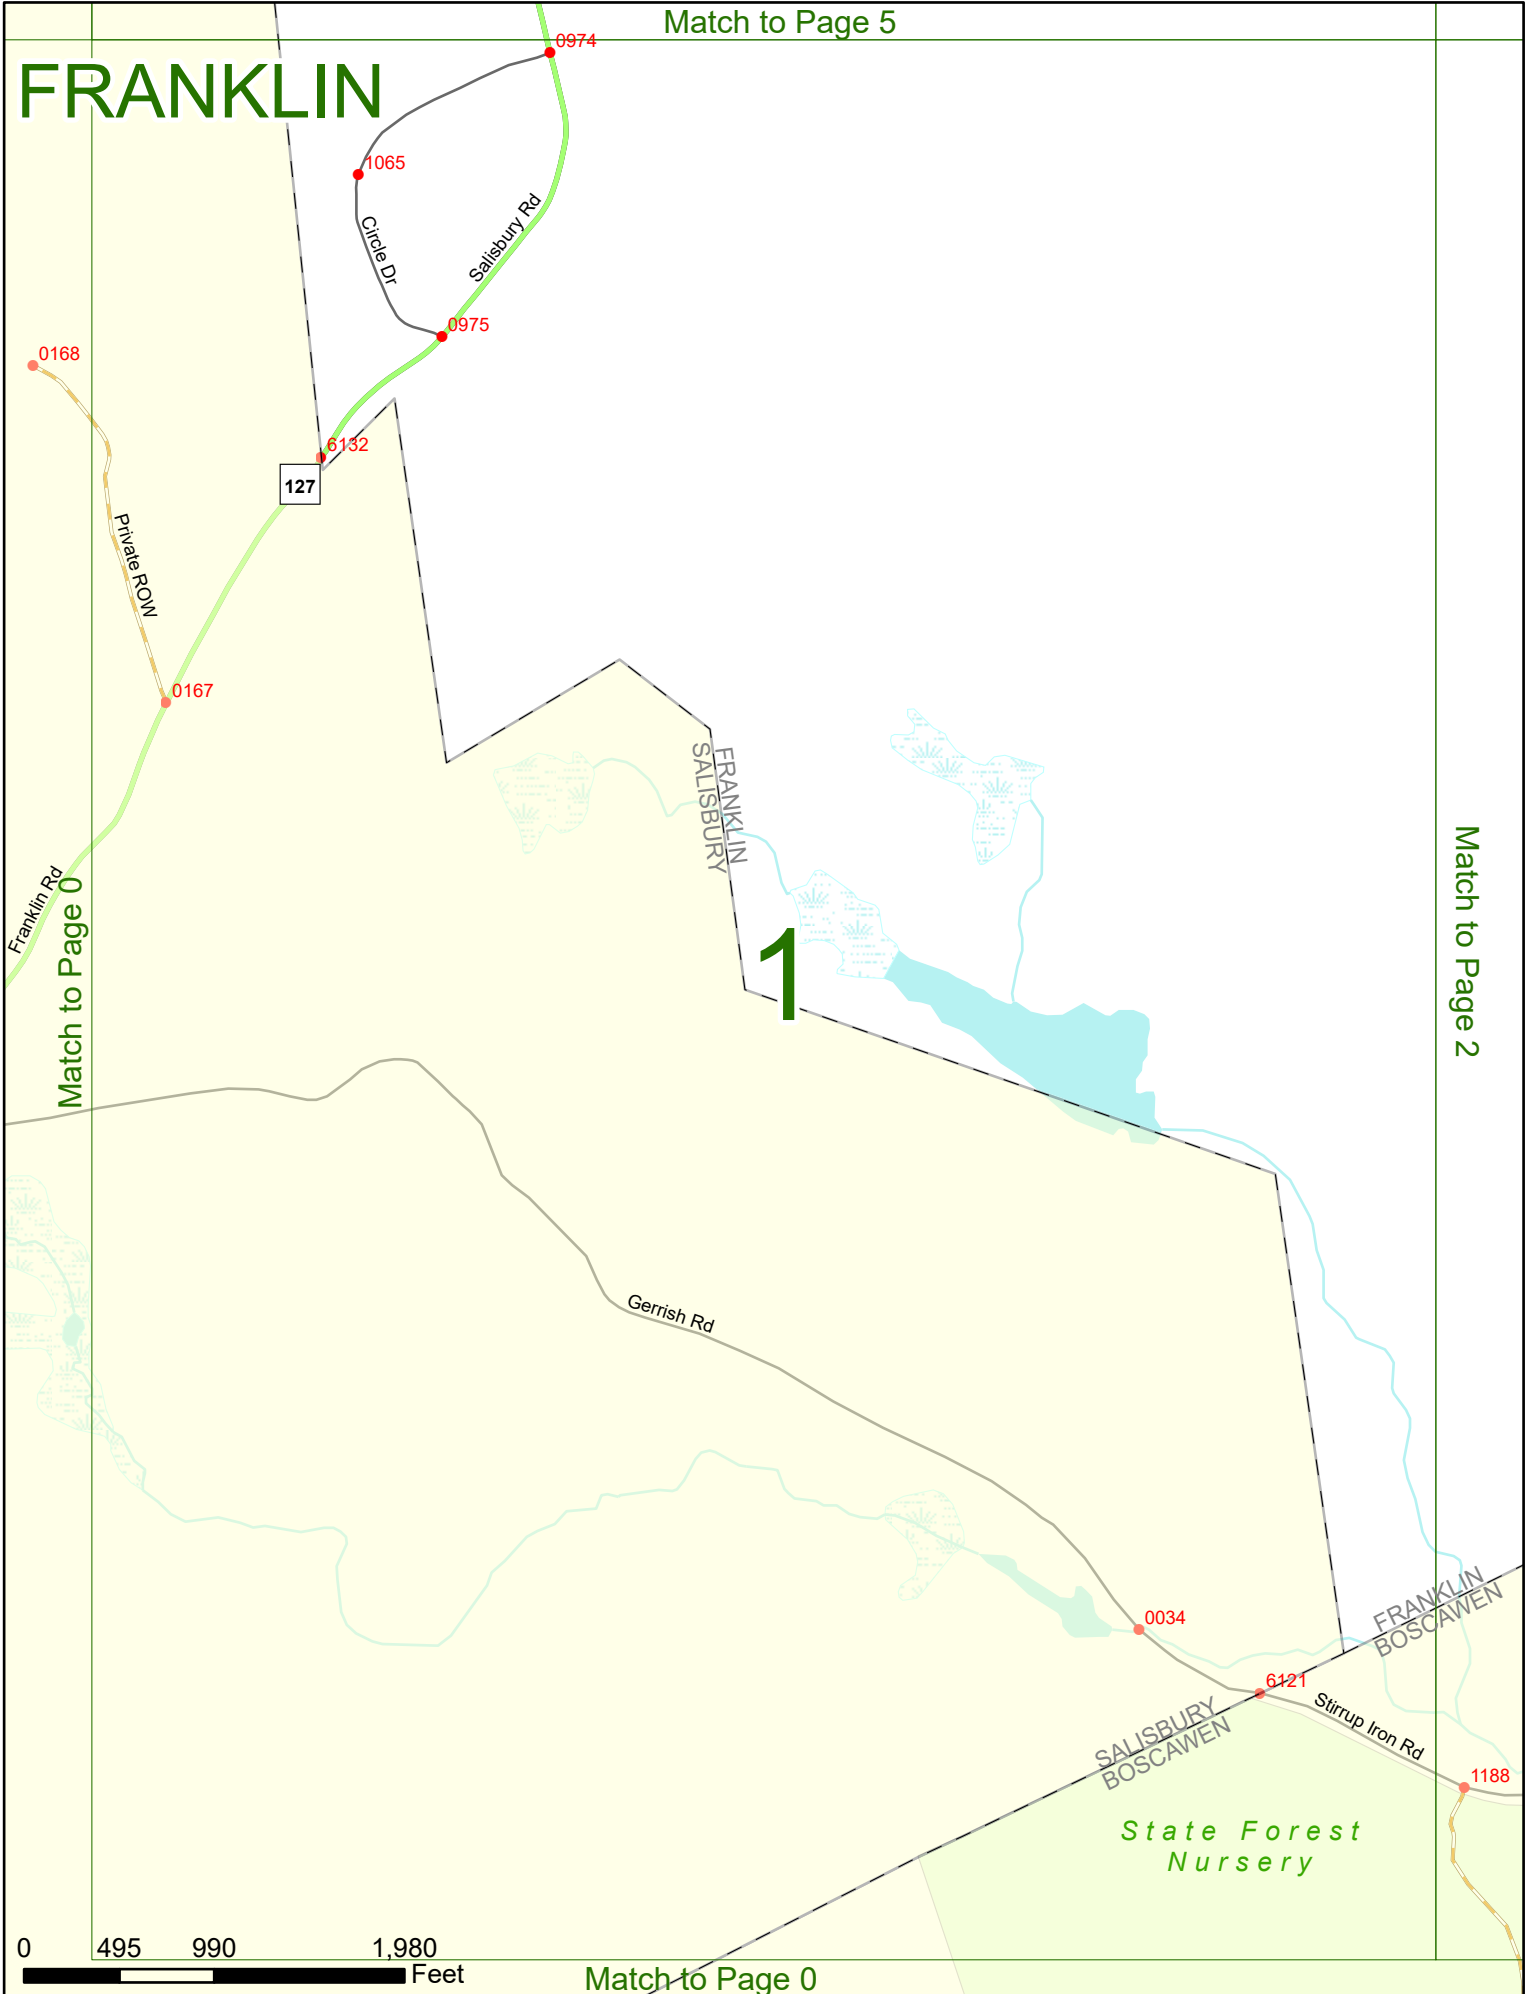

Match to Page 5

FRANKLIN

Match to Page 0

Match to Page 2

1

Match to Page 0