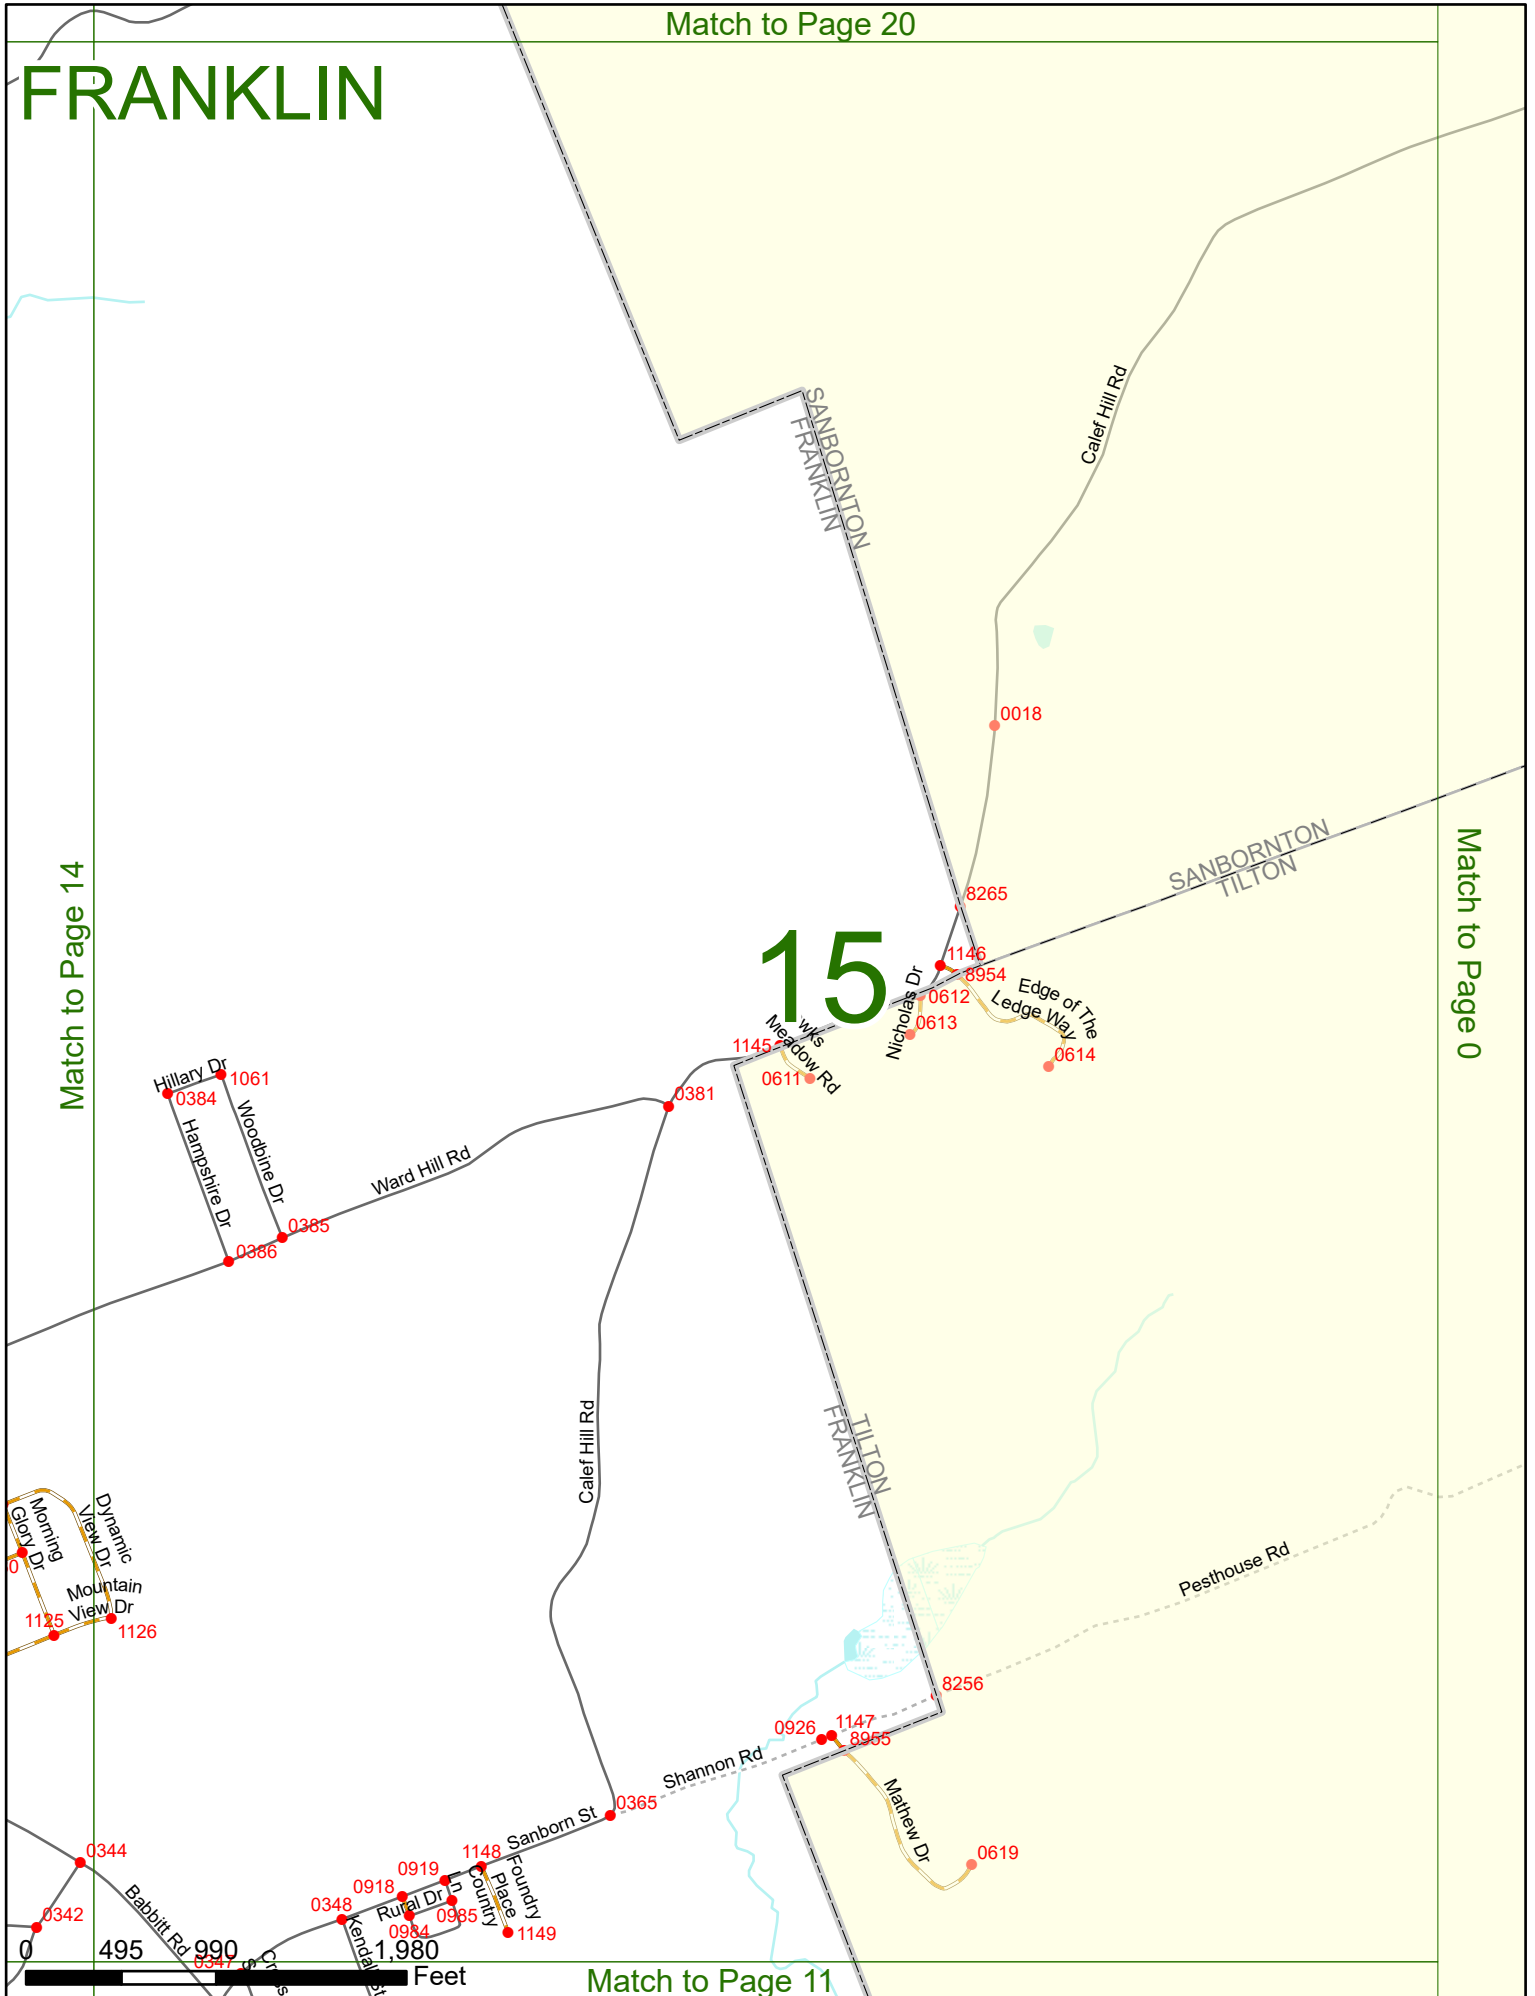

Match to Page 20

FRANKLIN

15

Match to Page 14

Match to Page 0

Match to Page 11