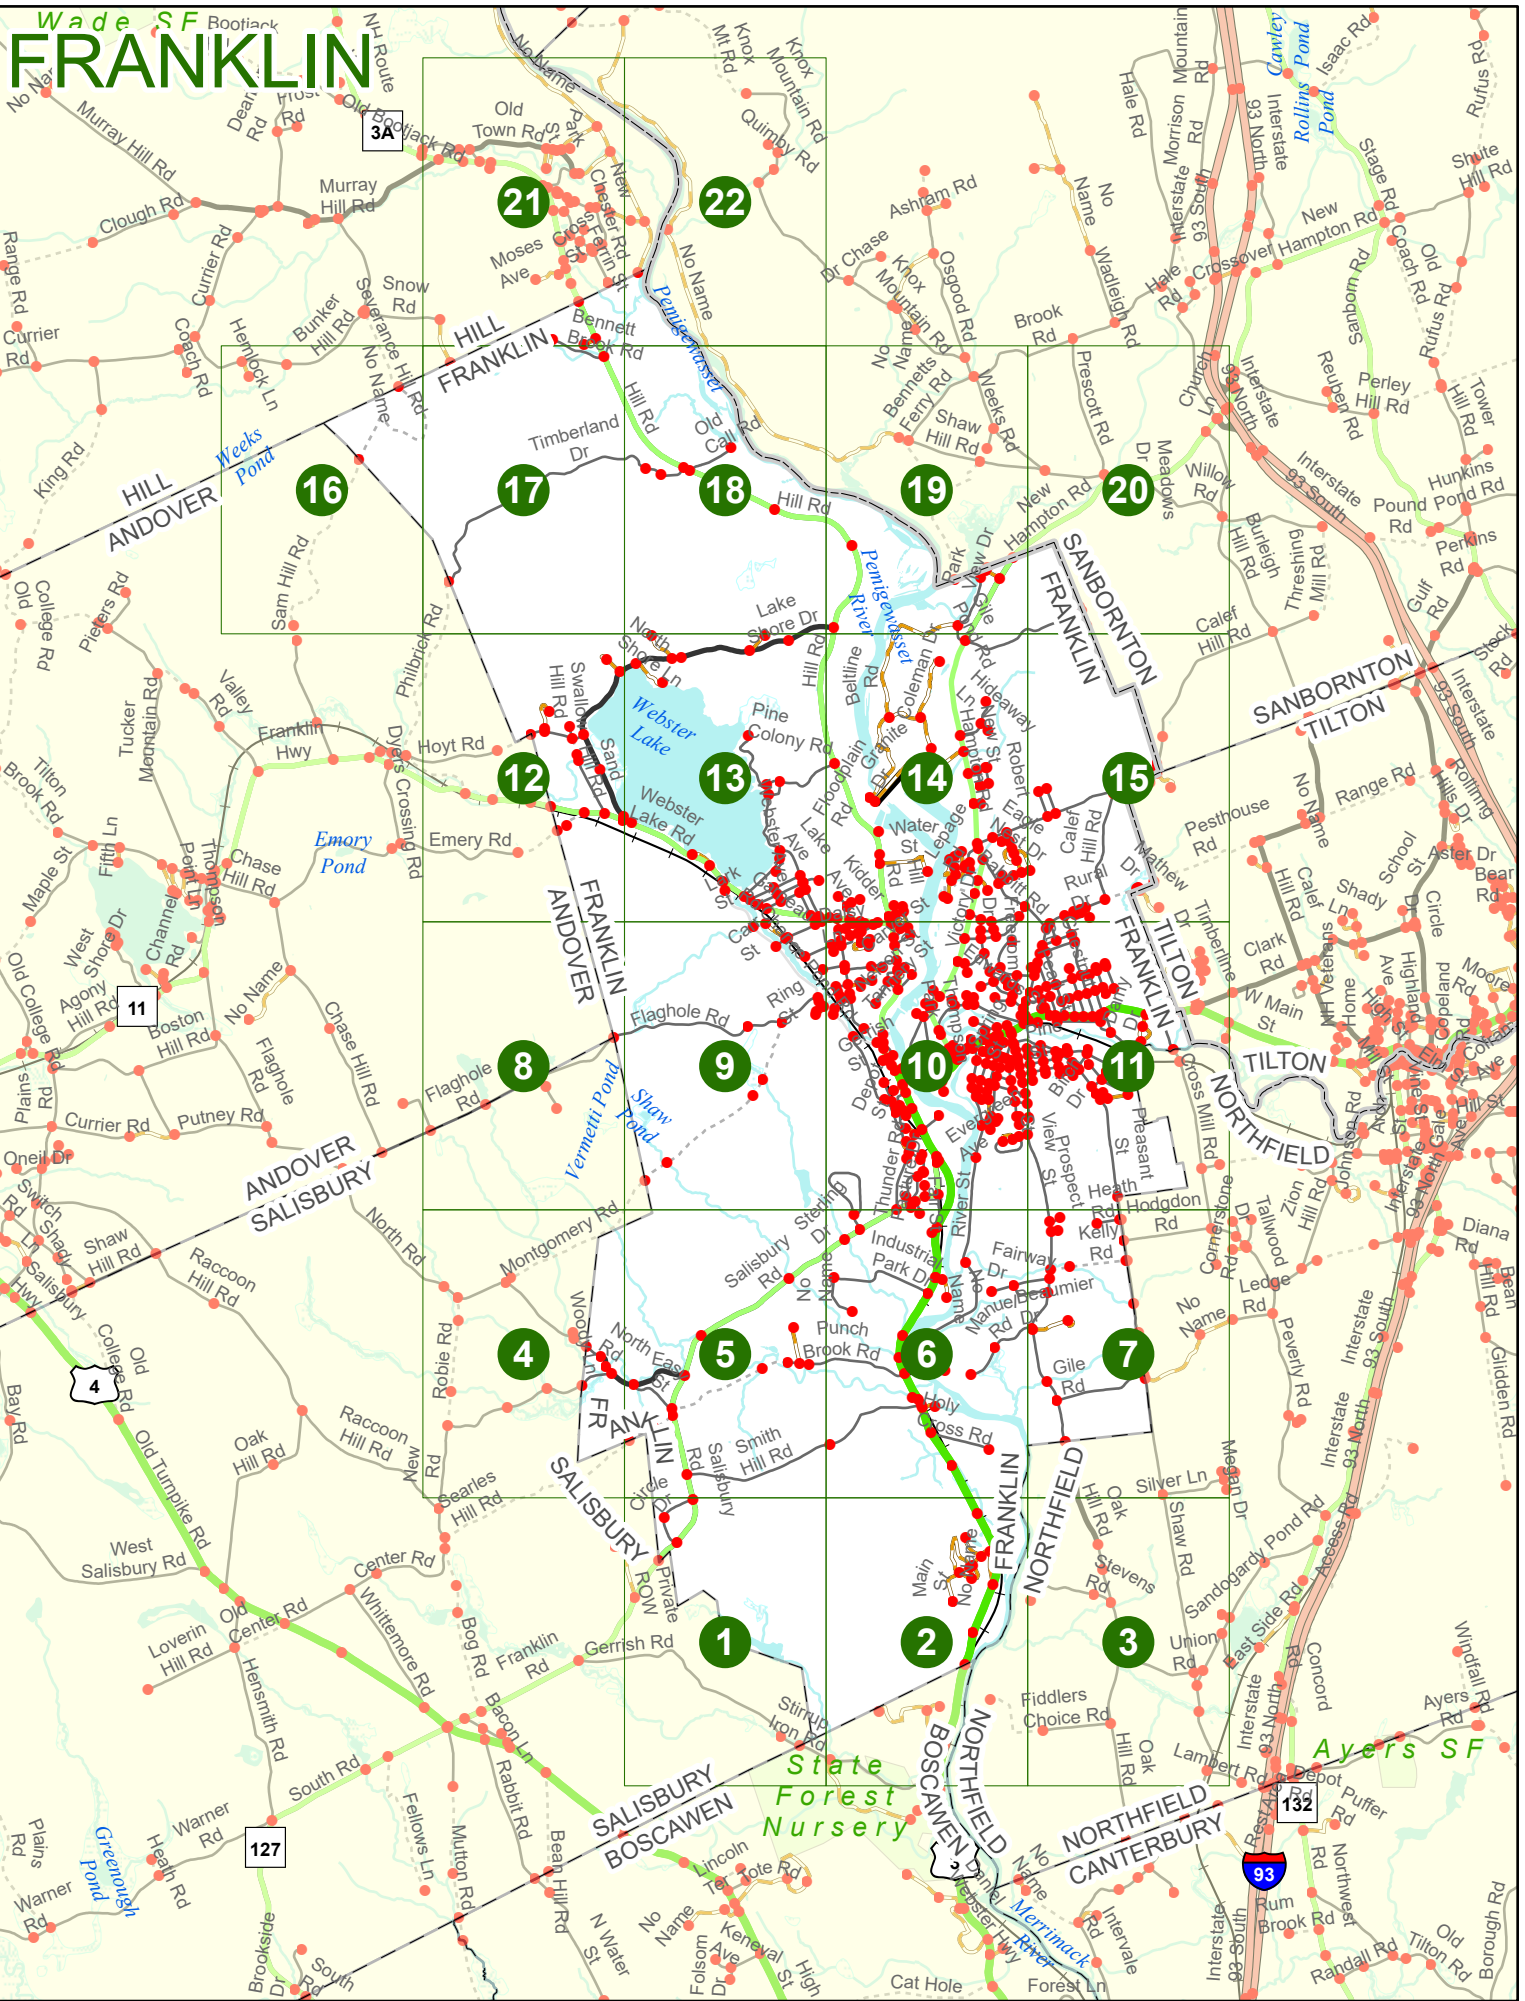

Maps and data sets are not guaranteed to be free from errors and omissions. Data is in a constant state of update and correction by various groups and agencies. Information displayed on this map is the best available at the time of publication.

2025 Nodal Reference Bookmap

LEGEND

Divided Highway Limited Access	Turnpike Toll Road	U.S. Route	N.H. Route
			
State Roads (Carries NO Route Number)	Local Roads	Class 6 Roads (Not Maintained)	Private Roads
			
	State Line		Lakes & Ponds
	County Line		State Parks
	Town Line		National & State Forests
	Rivers & Streams		Reference Nodes

NHDOT will accept crash locations based on the State of NH Uniform Police Traffic Accident Report.

Crash occurred on:

Option 1 Street Address
 123 Main Street

Option 2 Route No and/or Distance from NESW Intesecting Road, Bridge,
 Street name Intersecting Street Town/County line
 Main Street 500 E Oak Street

Option 3 First Node Distance from First Node Second Node
 515 212 632

Option 4 Route No and/or Mile Marker on Interstate Only NESW Mile (Marker)
 Street name
 189S 700 feet S 36.8

Option 3 – Example

Street Name Loudon Road
First Node 803
Distance from First Node 318 Ft
Second Node 813