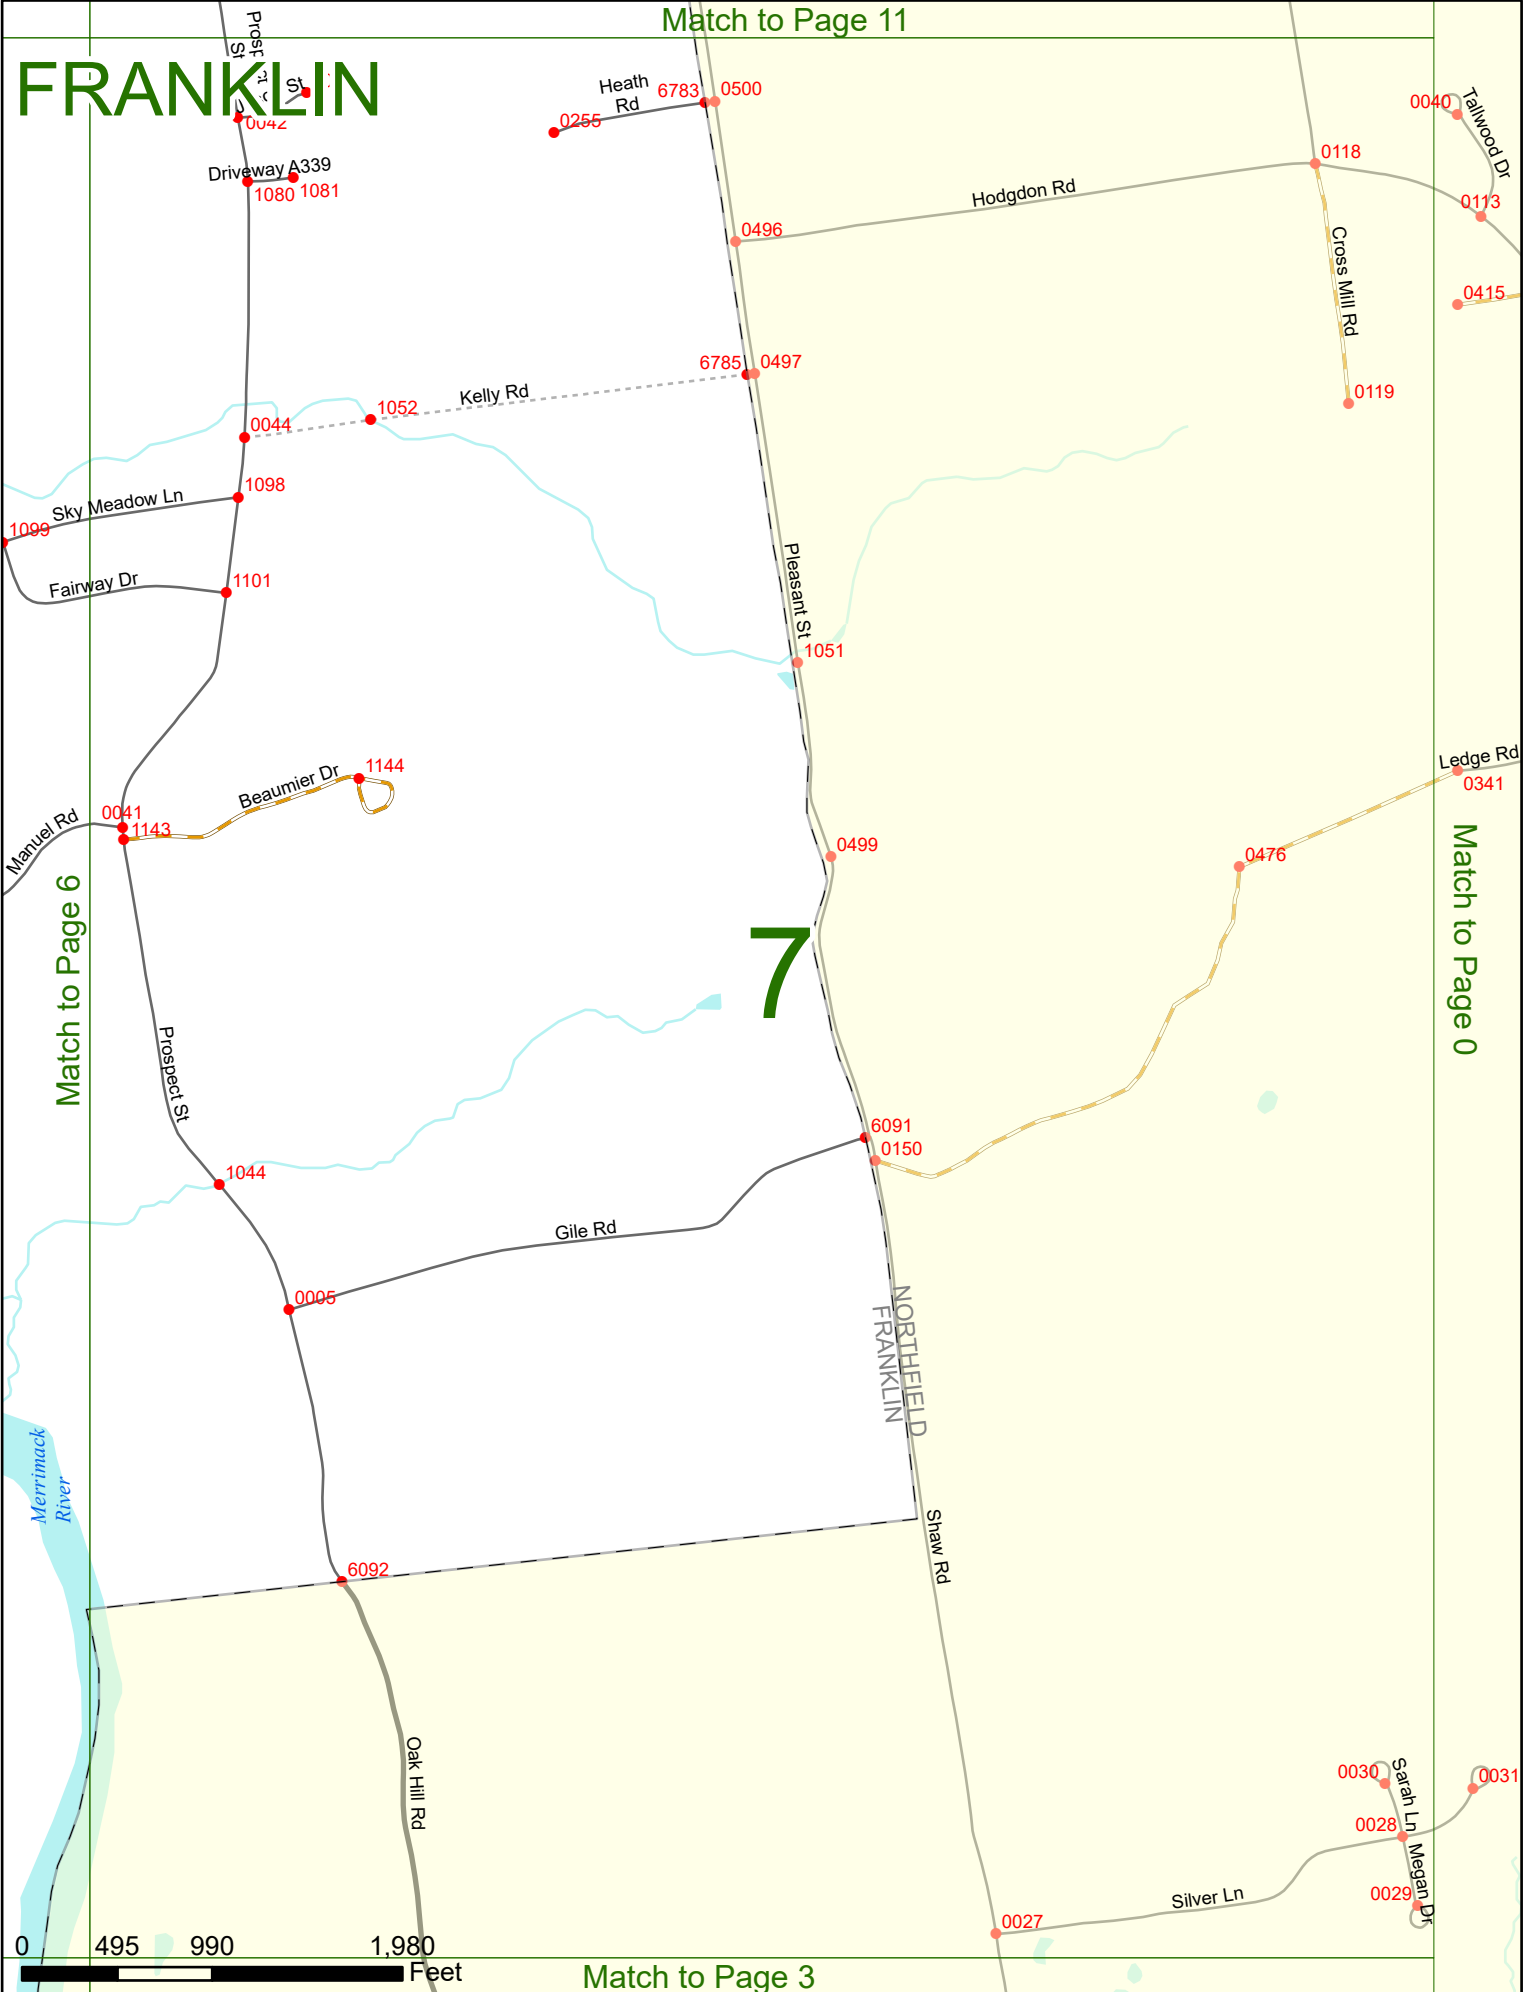

FRANKLIN

Match to Page 11

Match to Page 6

Match to Page 0

7

Match to Page 3