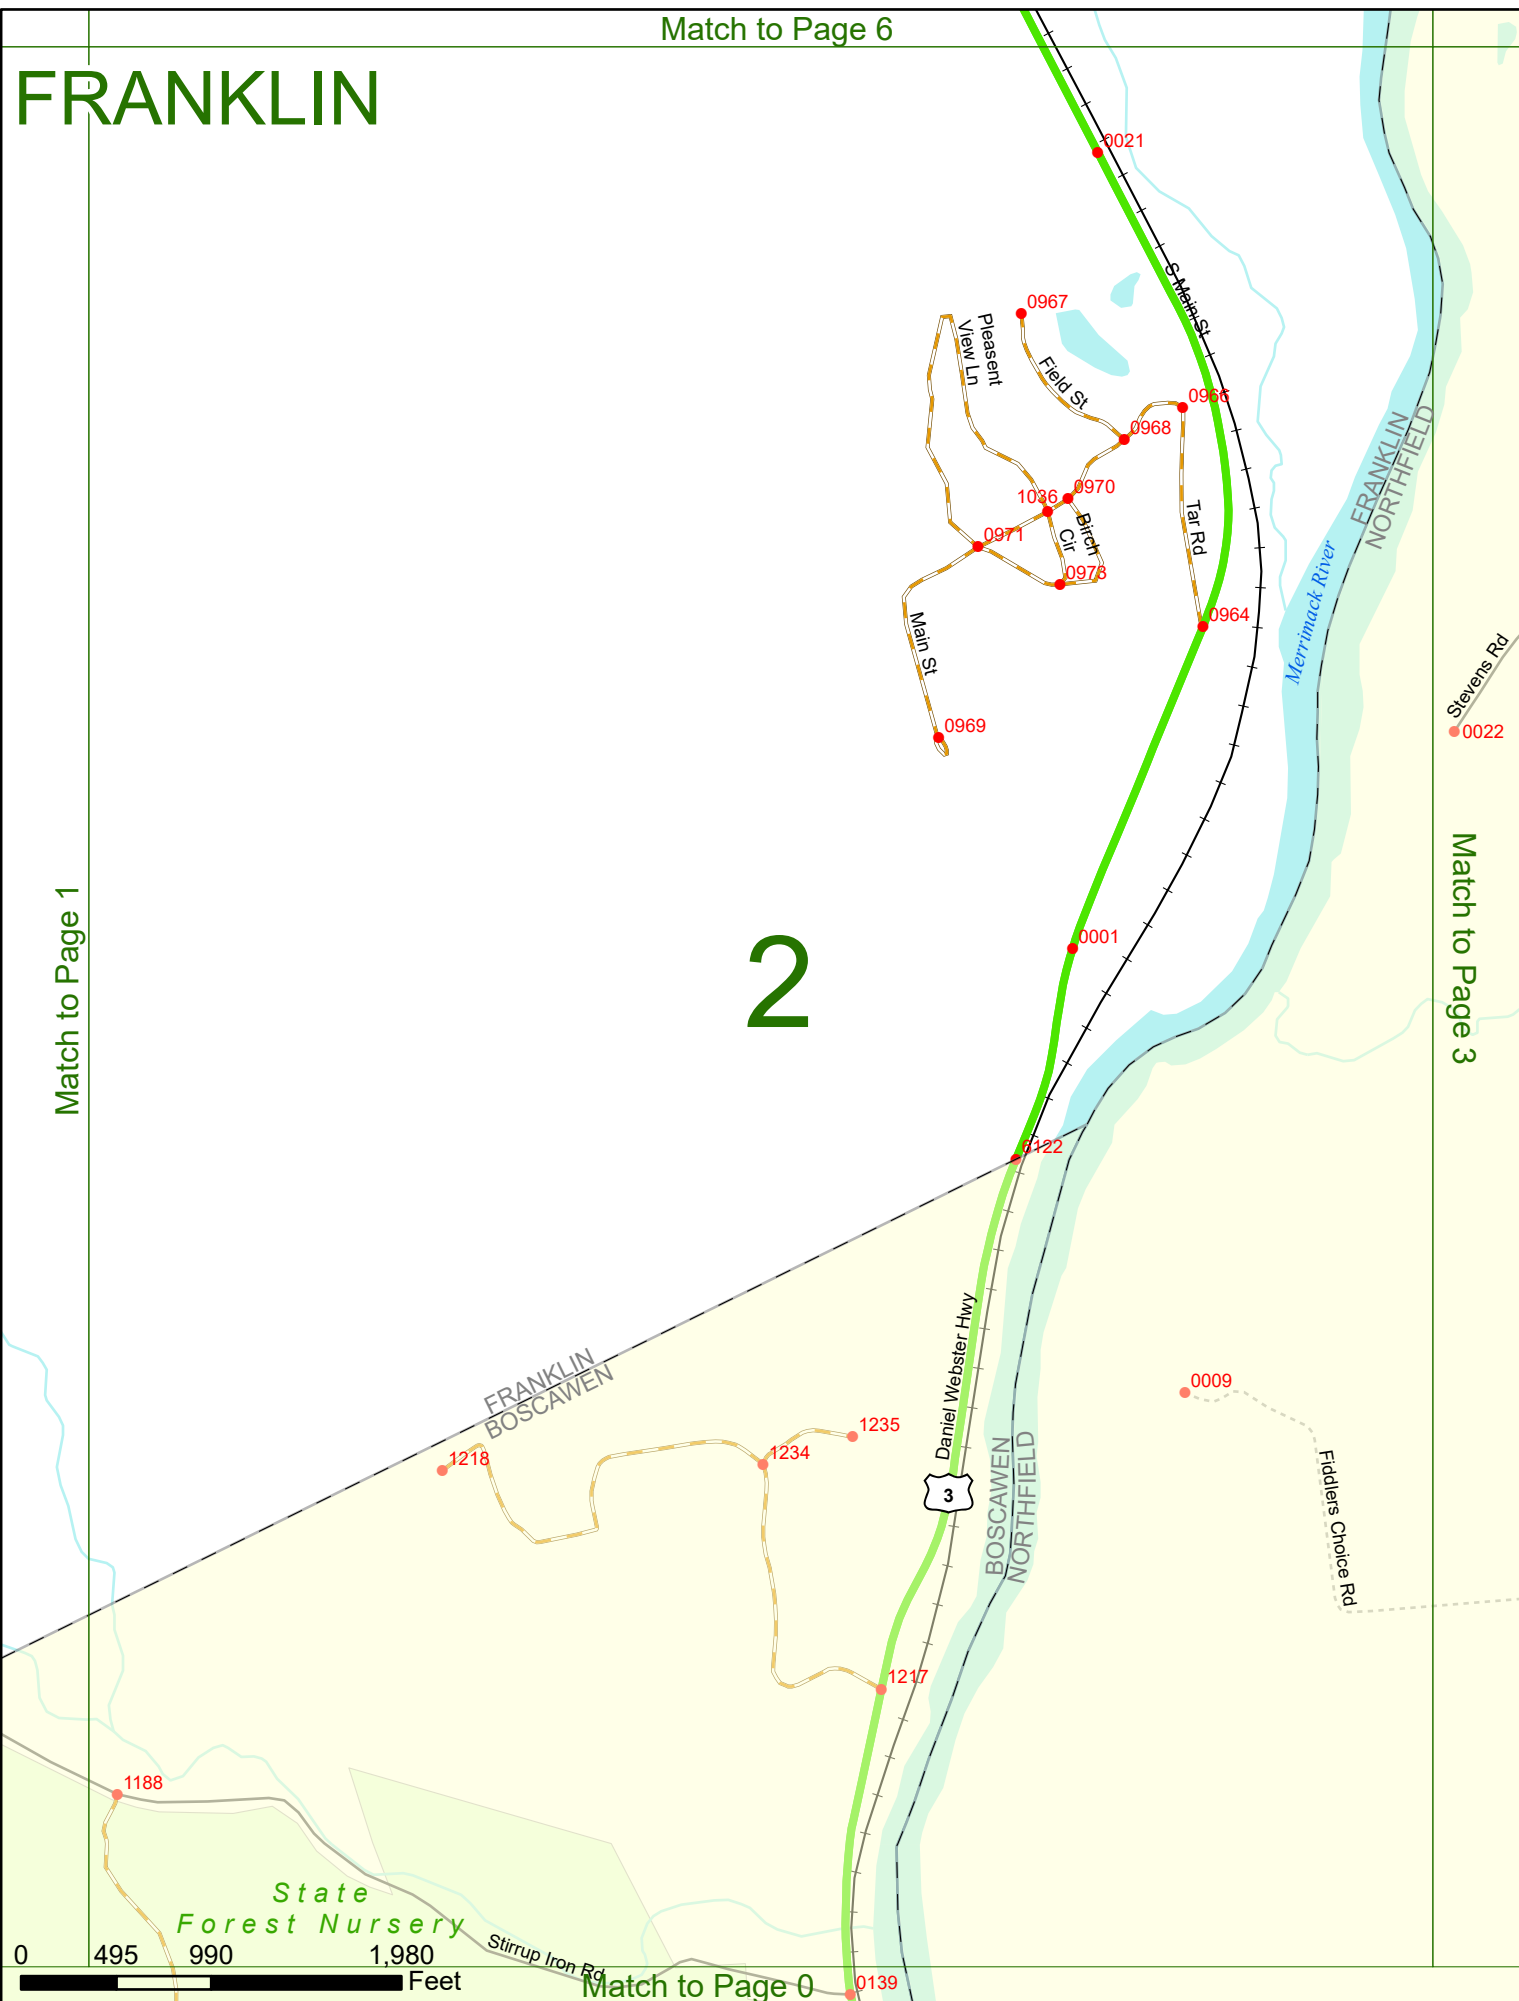

FRANKLIN

Match to Page 1

2

Match to Page 3