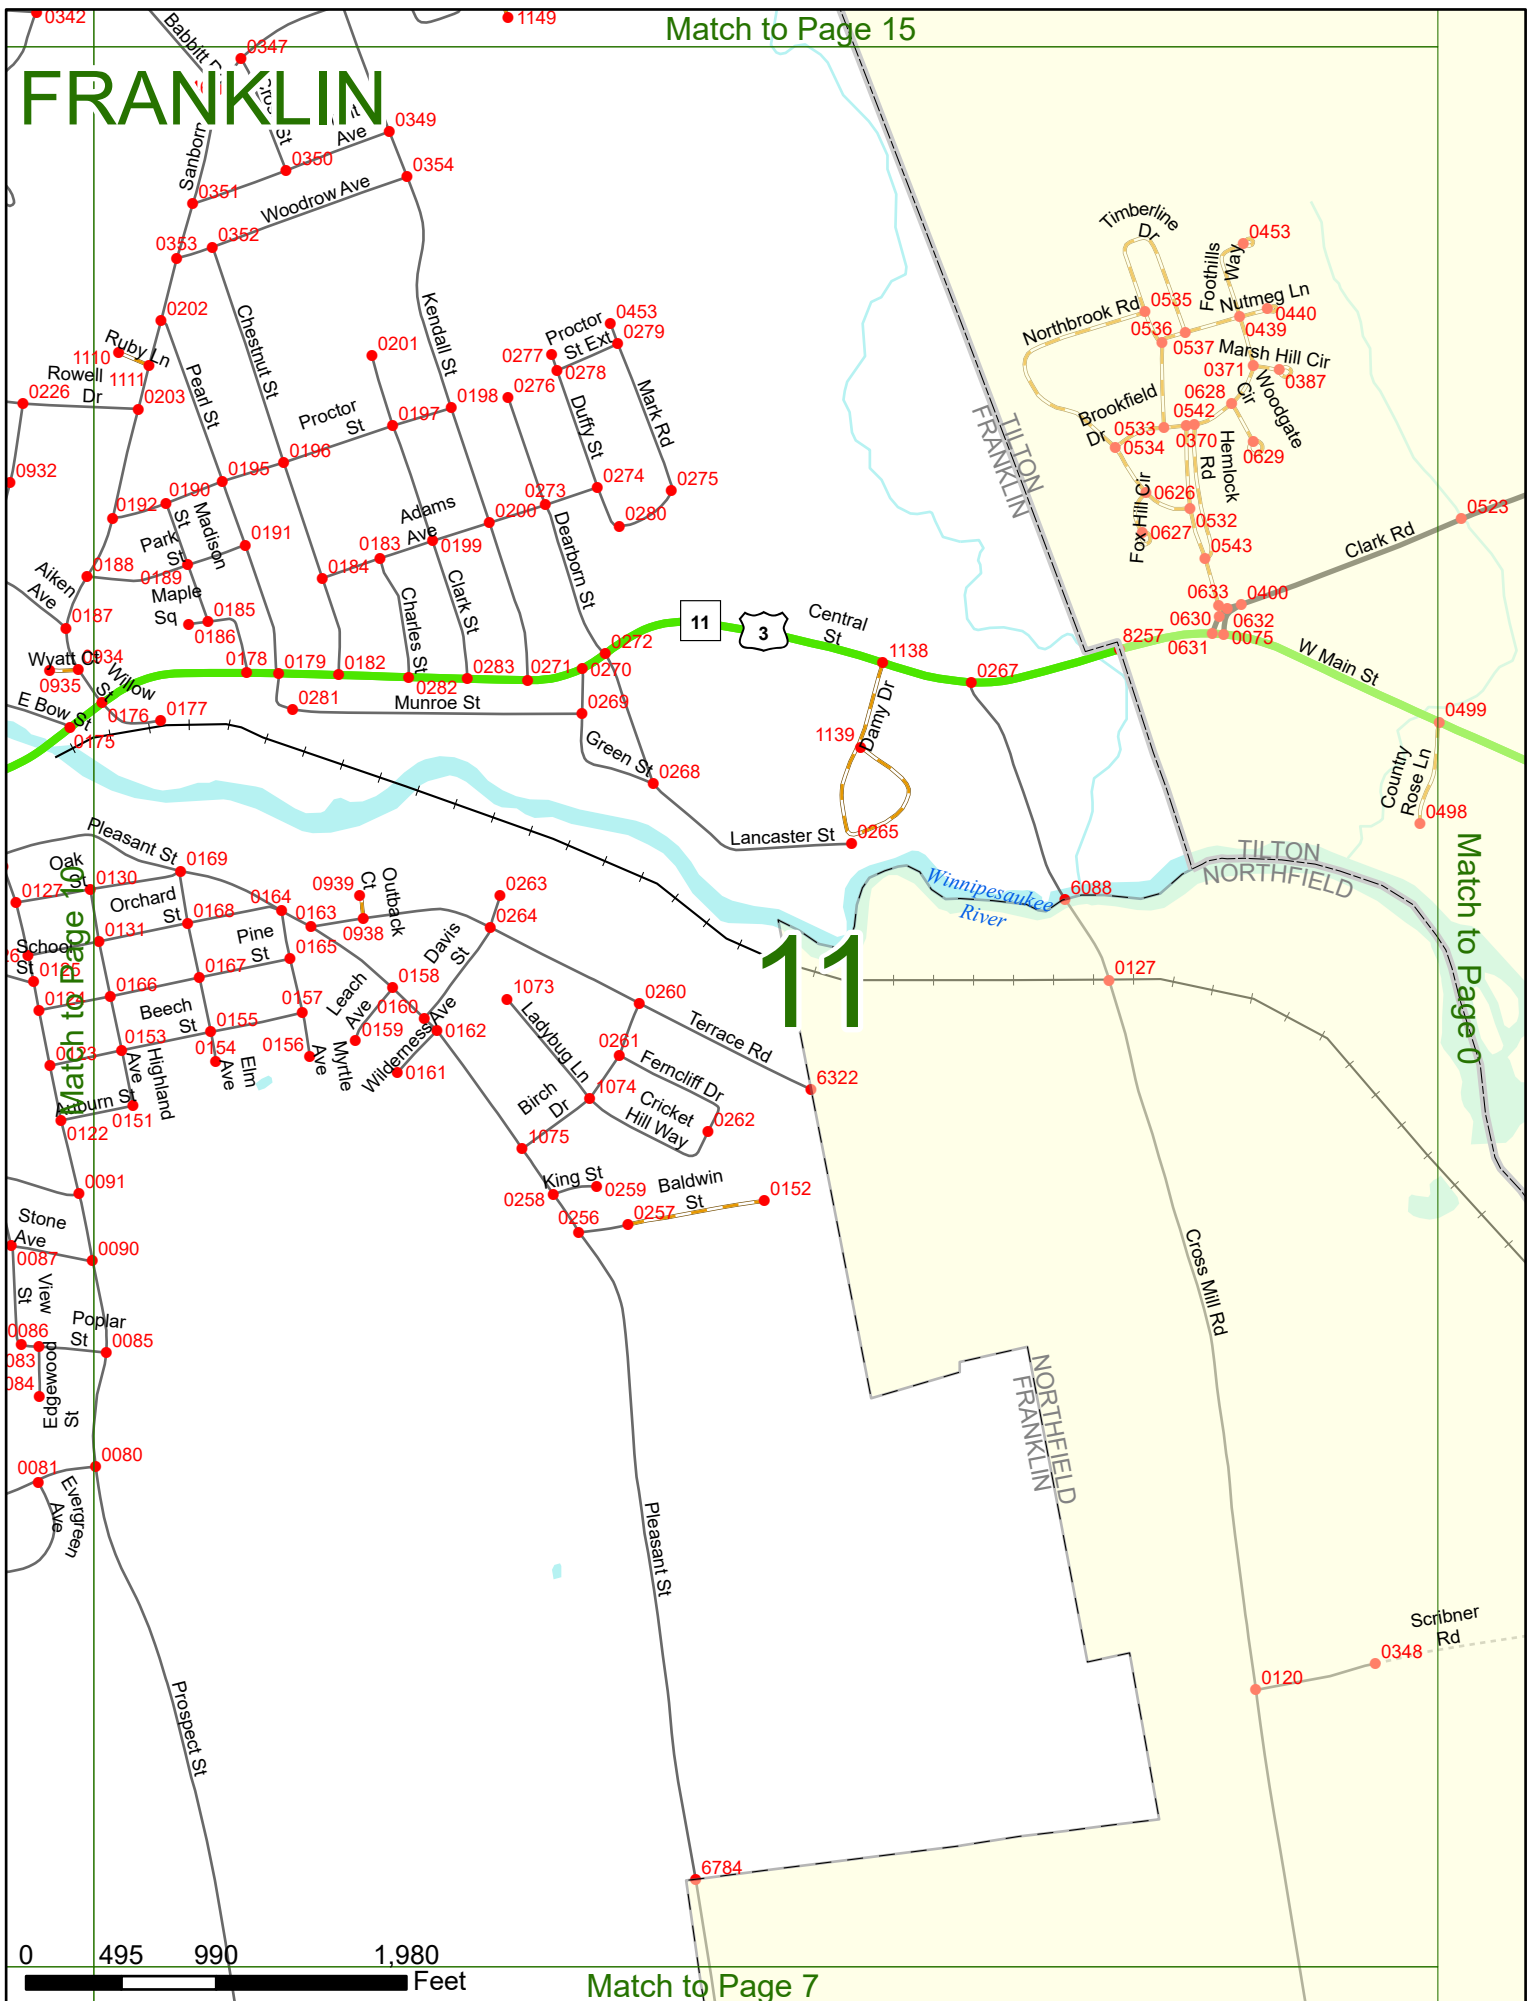

Match to Page 15

FRANKLIN

0 495 990 1,980 Feet

Match to Page 7

Match to Page 0

11