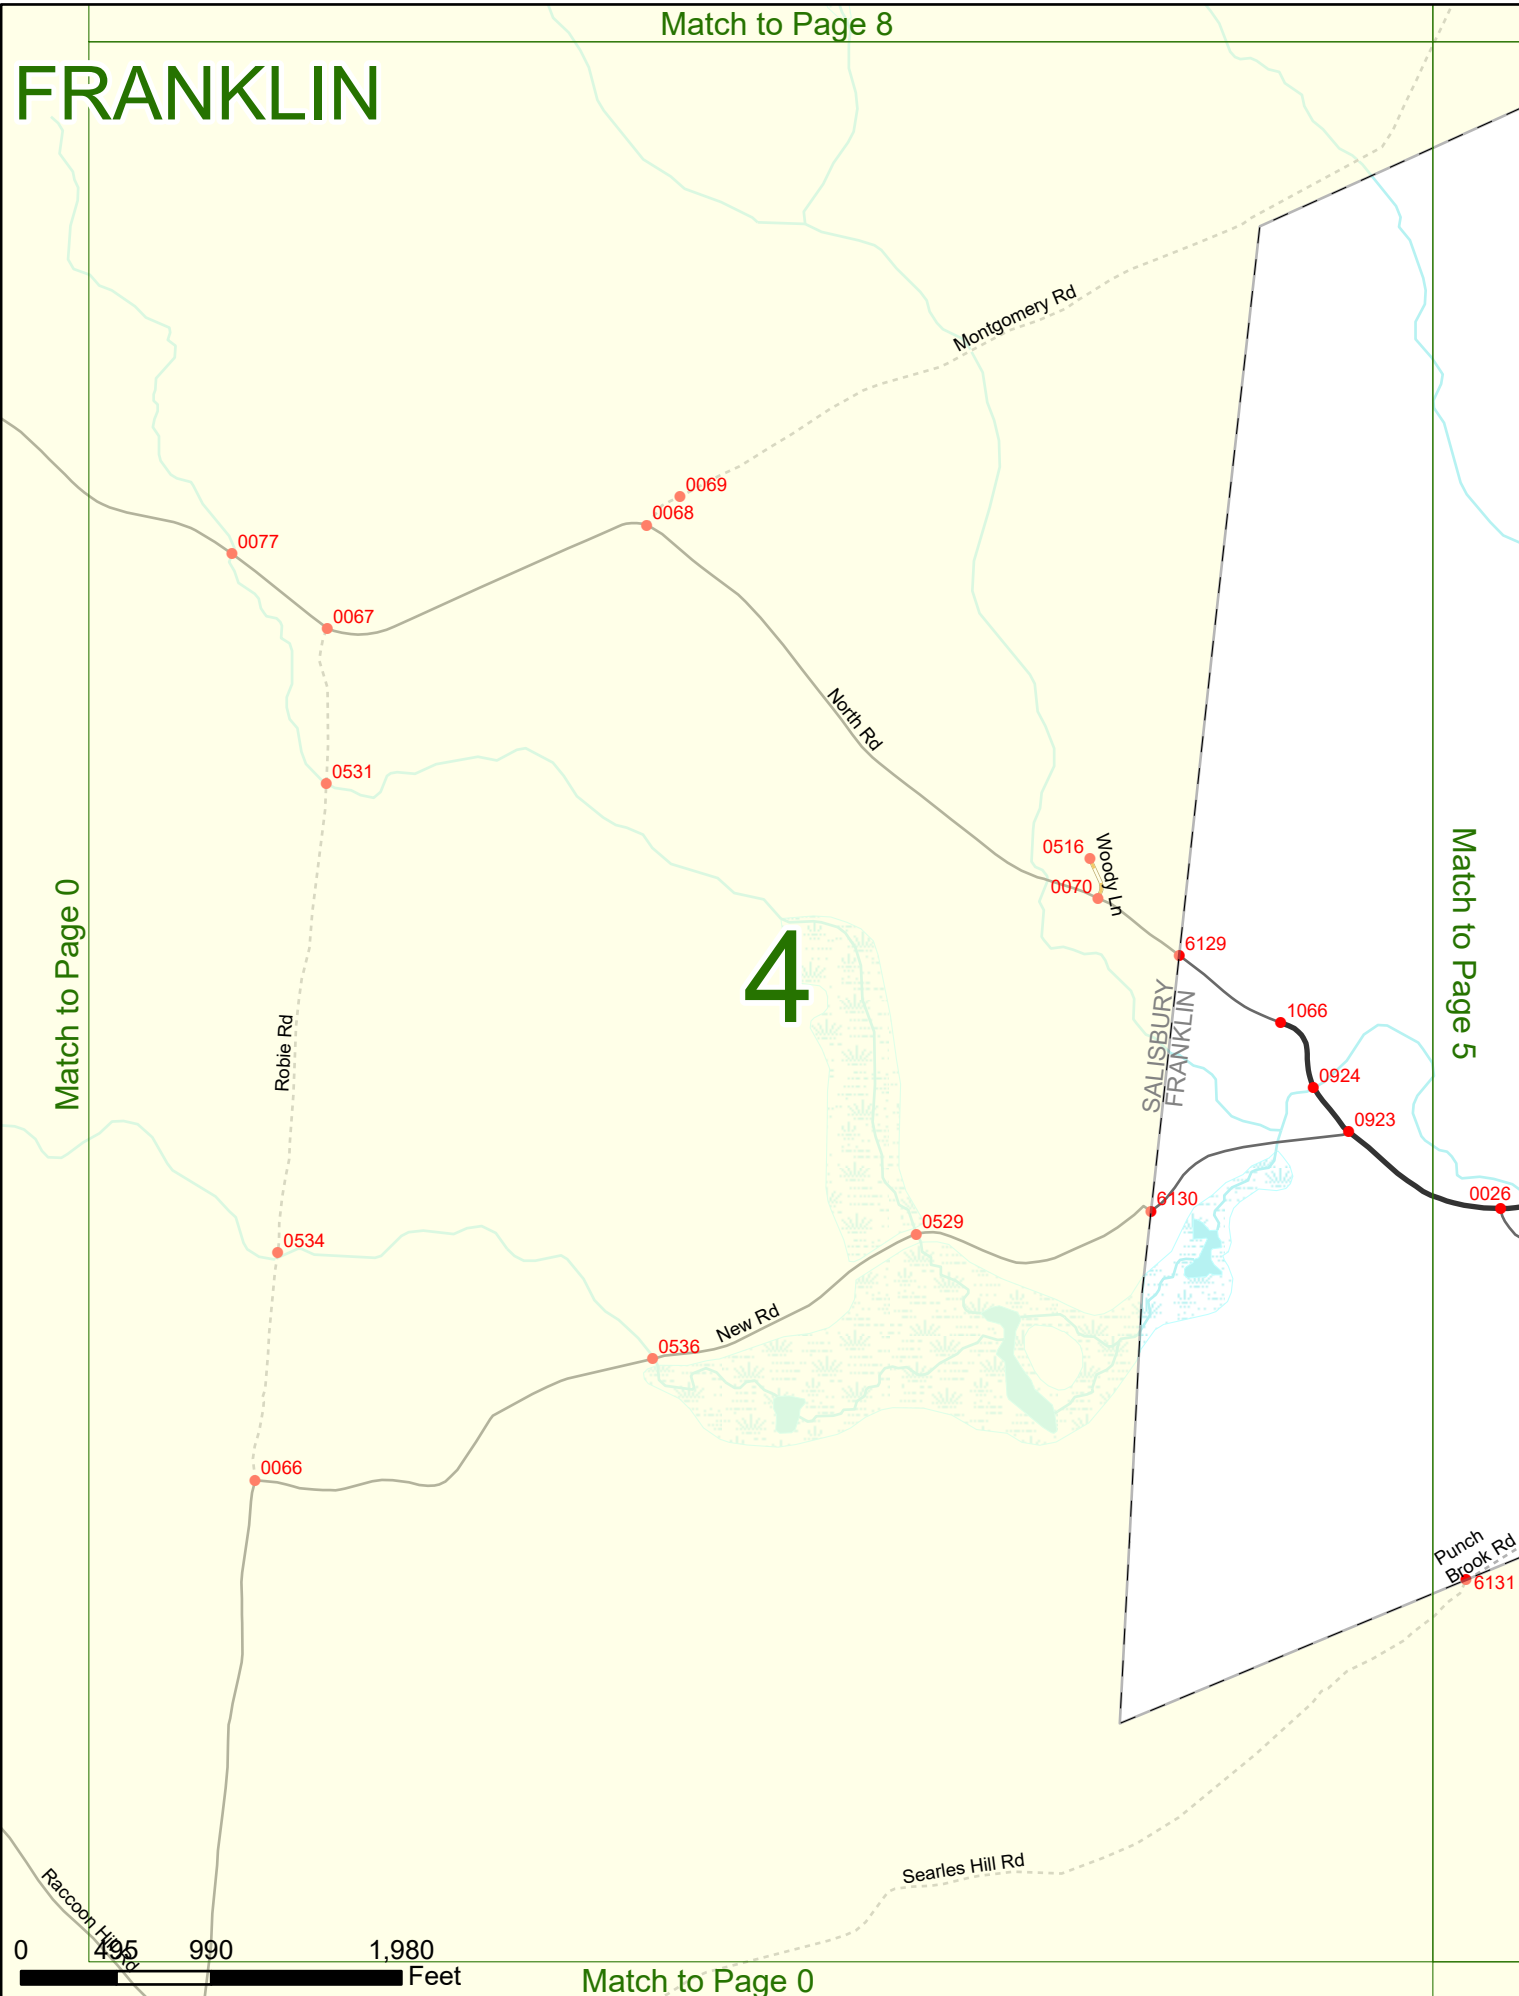

FRANKLIN

4

Match to Page 0

Match to Page 5