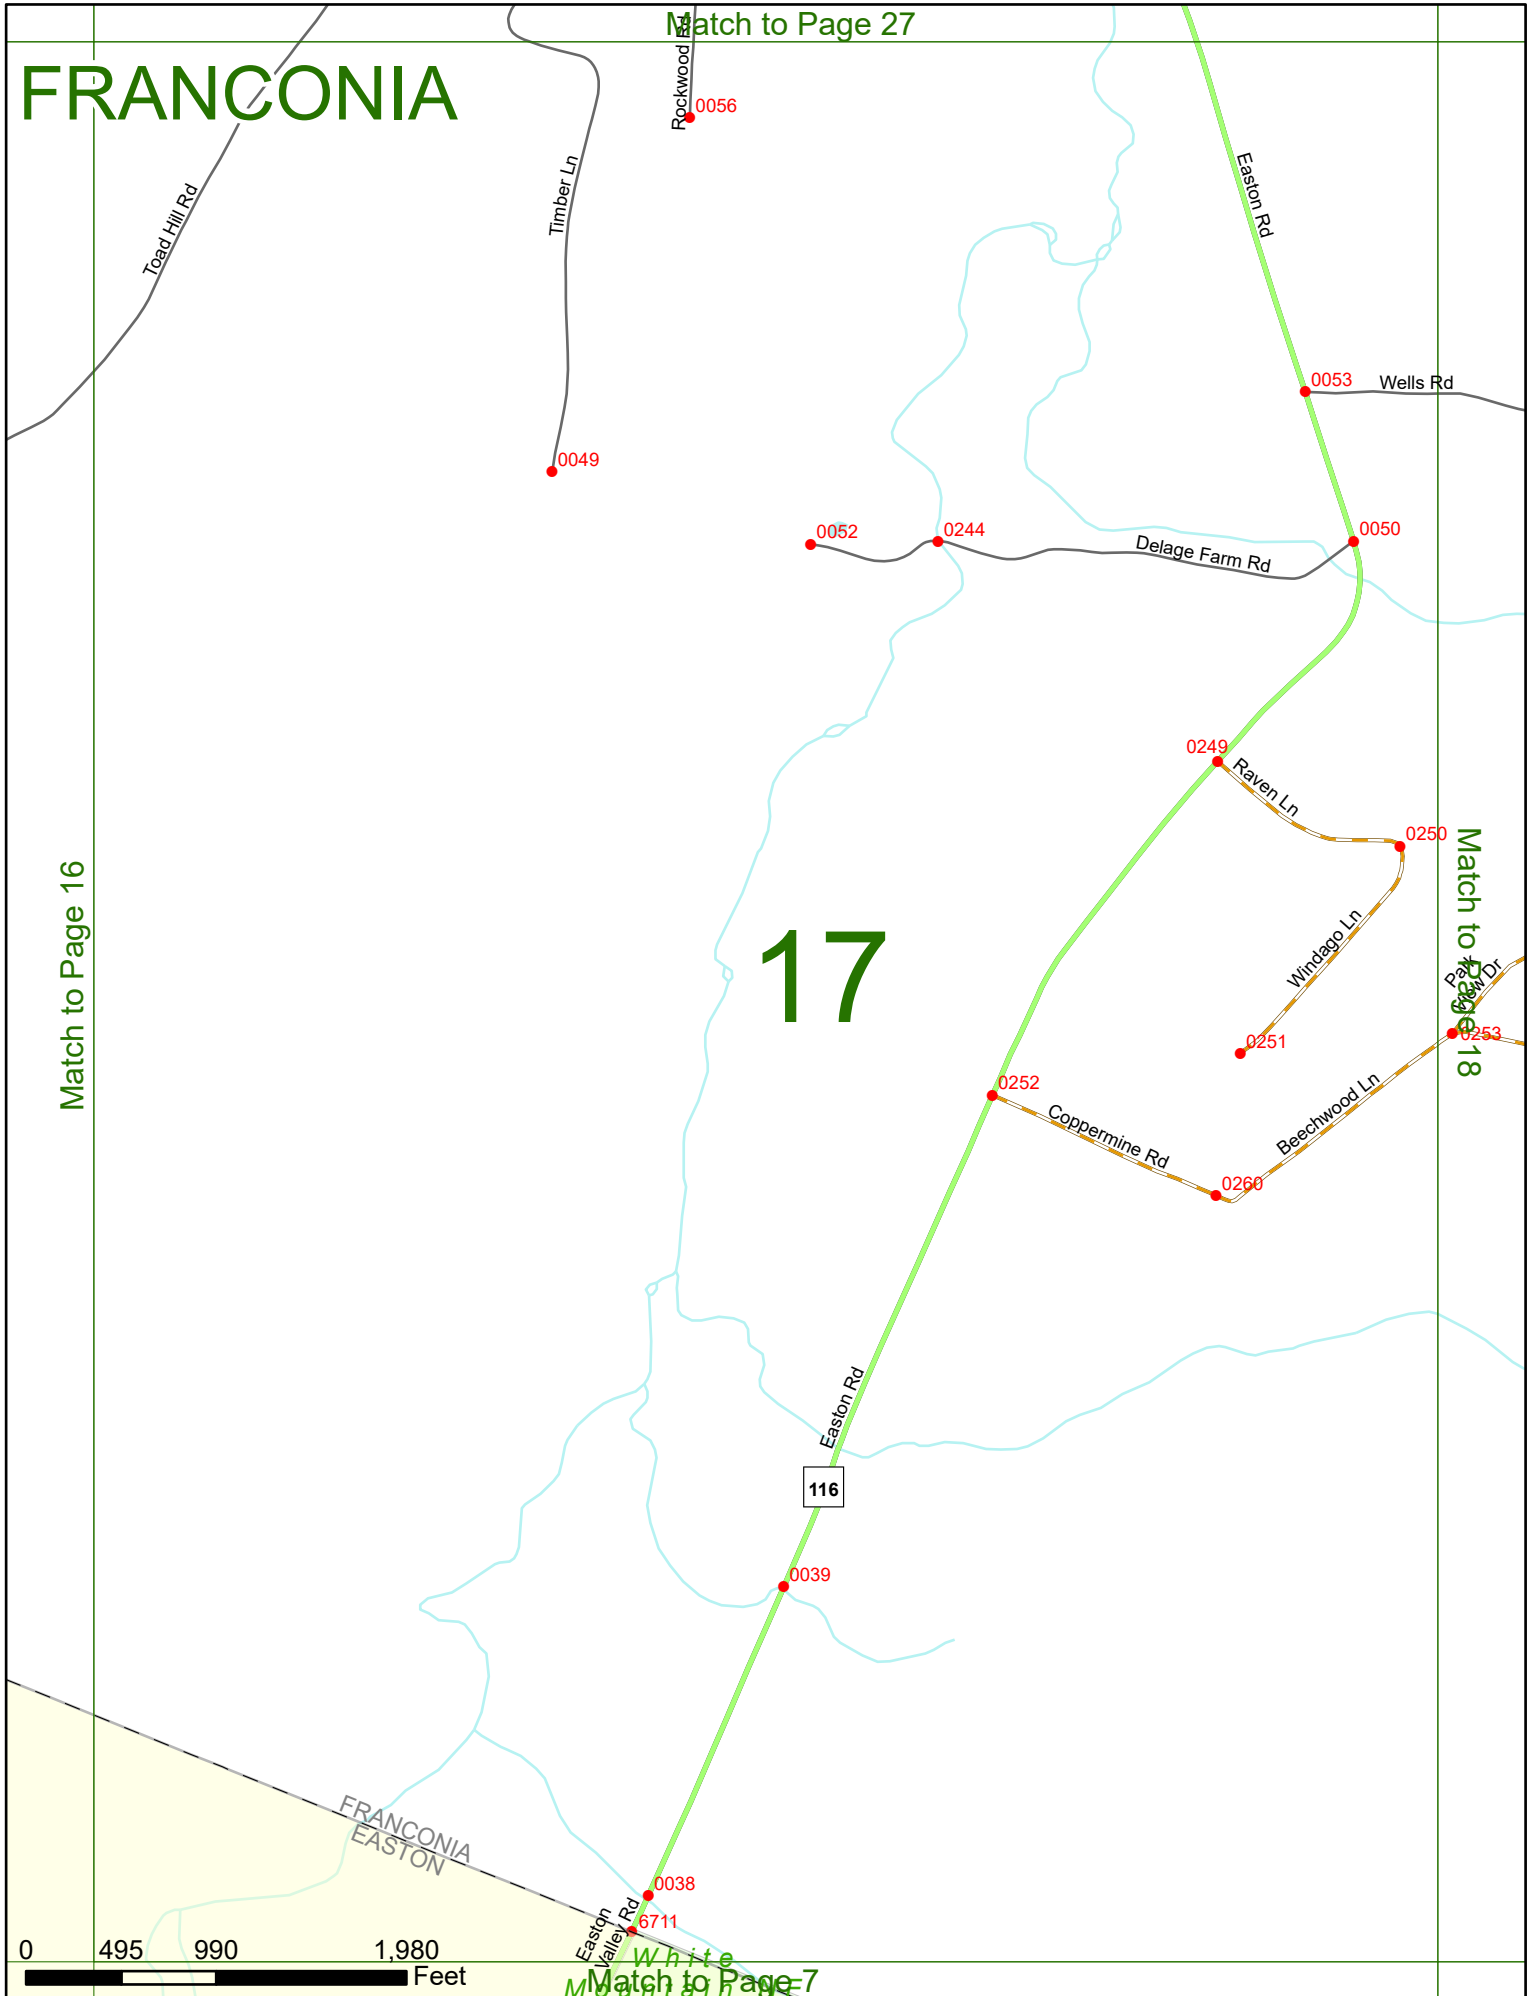

FRANCONIA

Match to Page 27

17

Match to Page 16

Match to Page 18

Match to Page 7