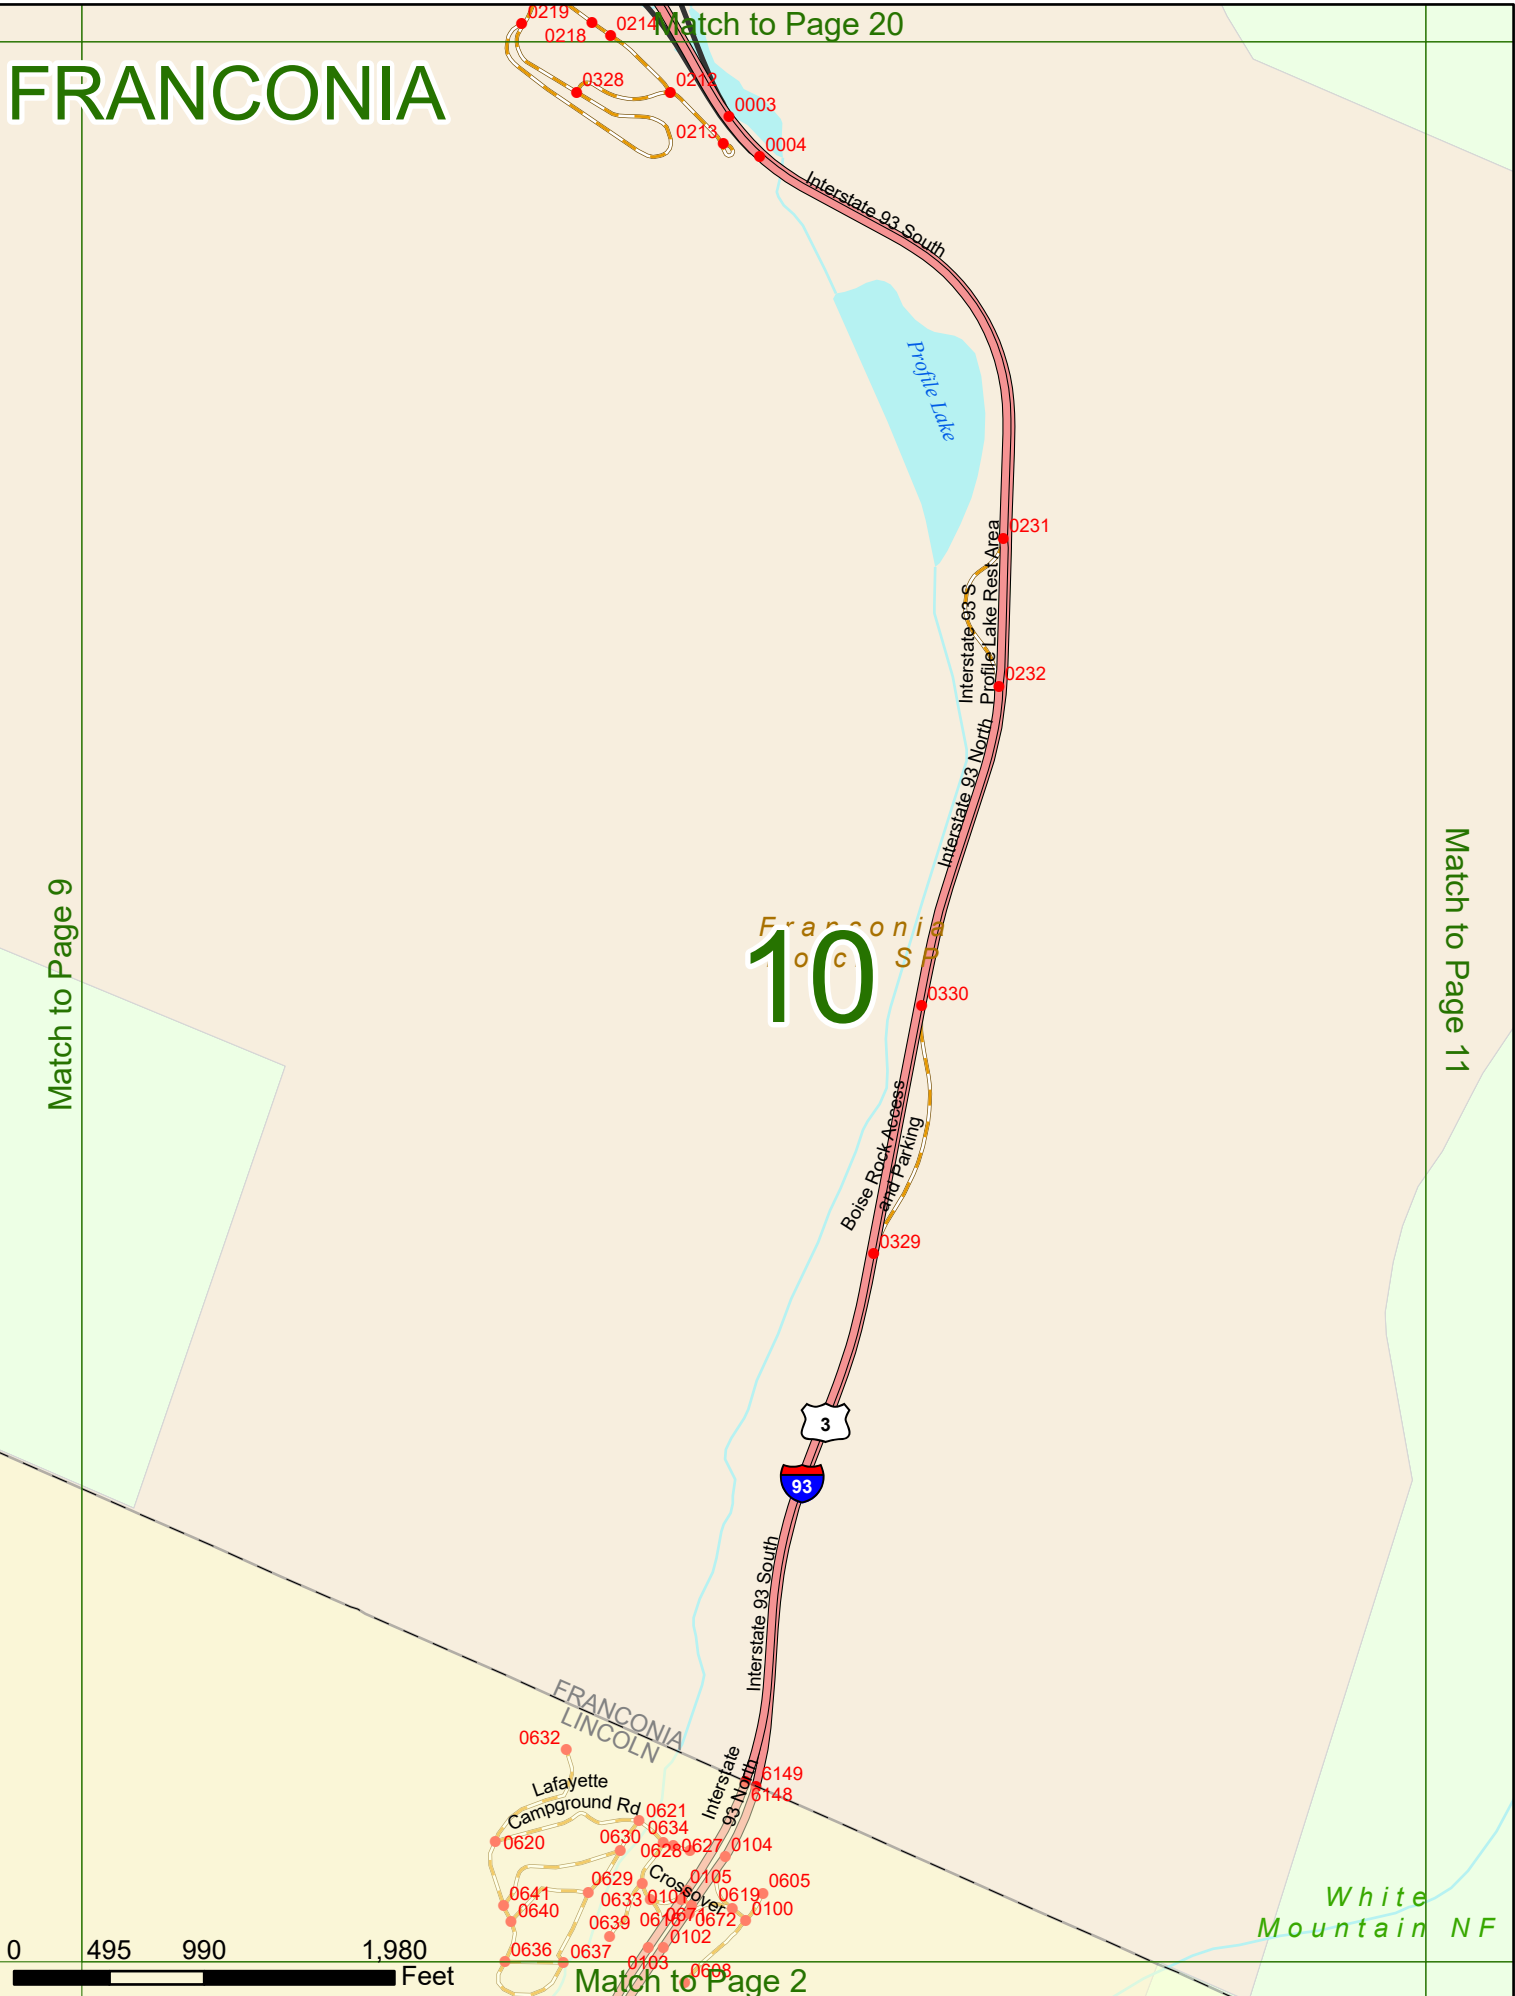

FRANCONIA

10