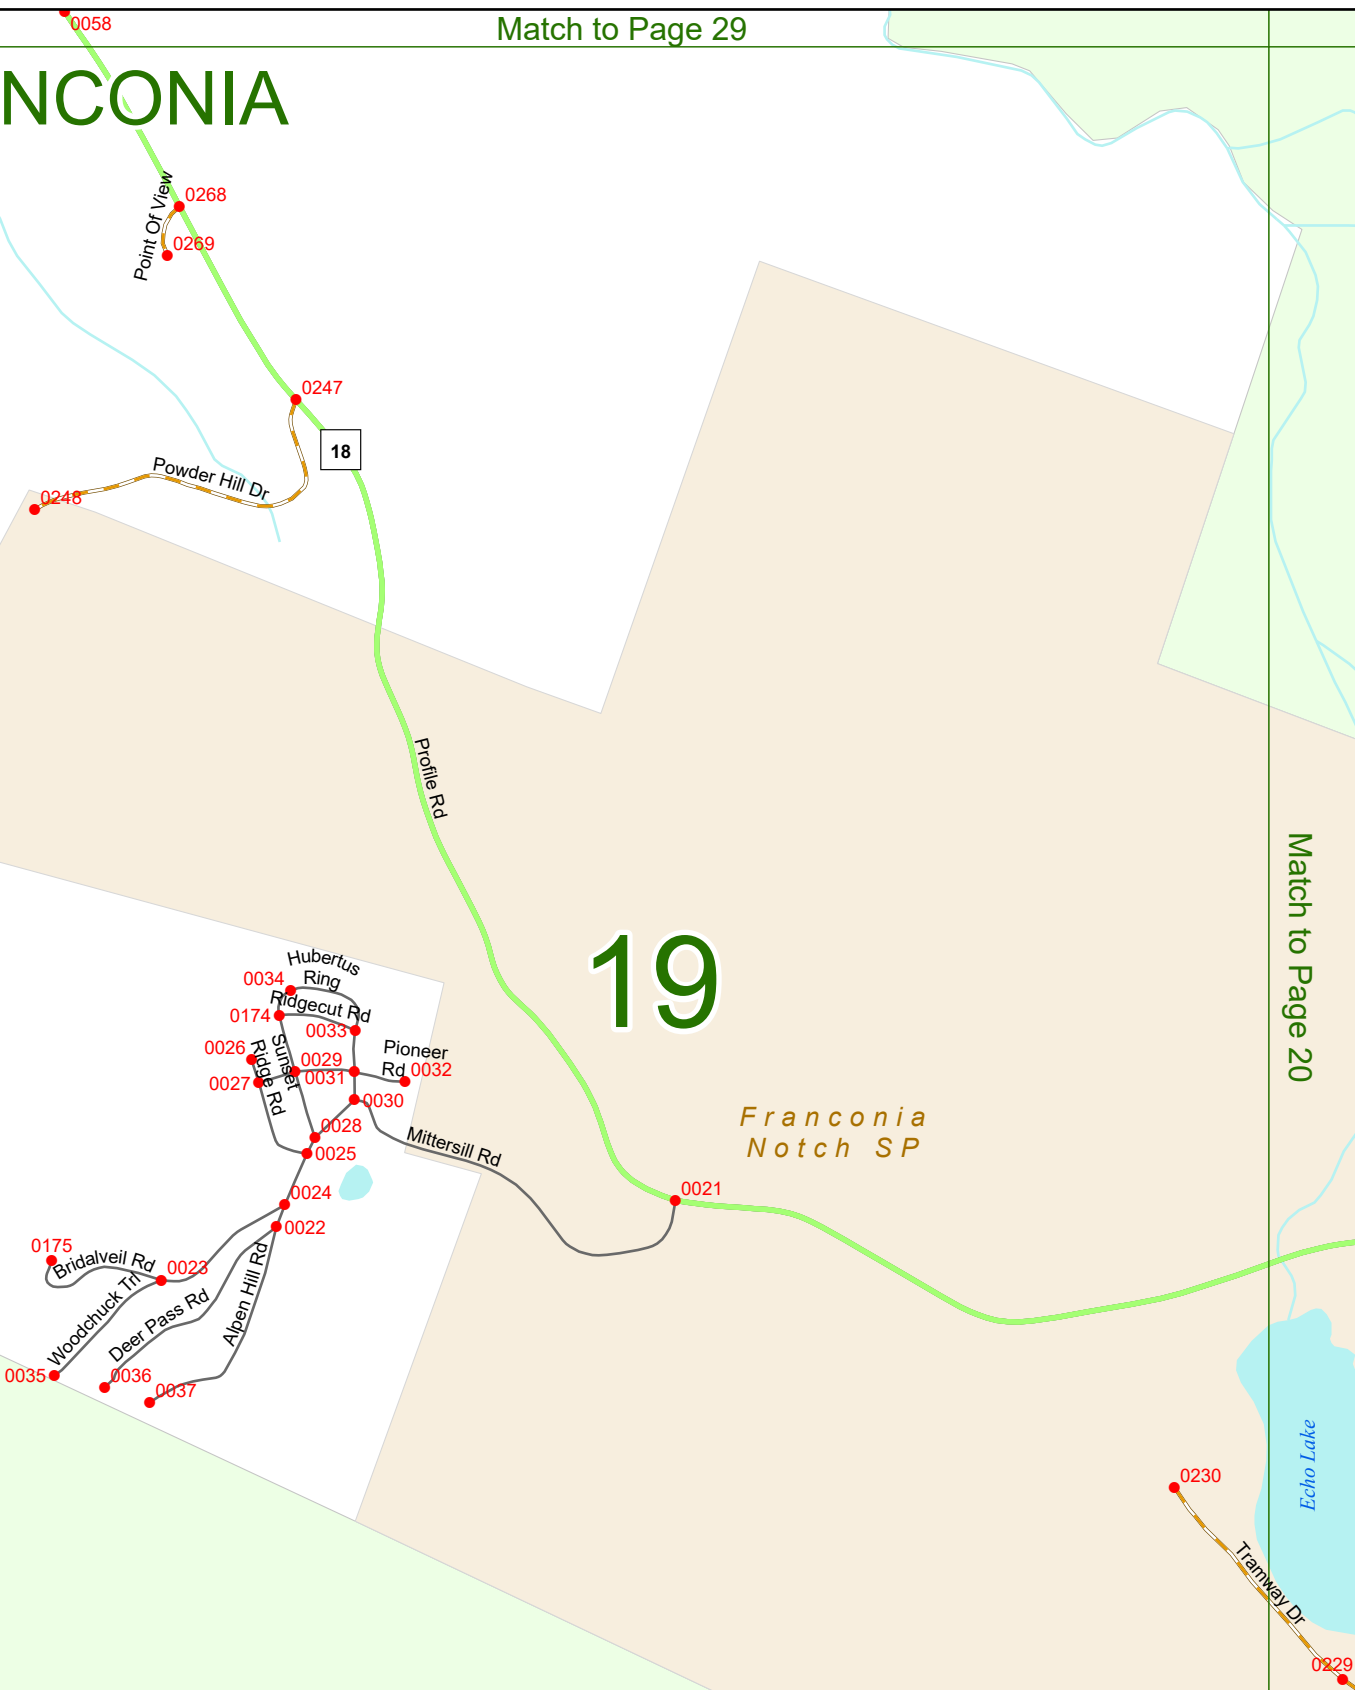

FRANCONIA

19

Match to Page 18

Match to Page 20

White Mountain NF

Franconia Notch SP

Echo Lake