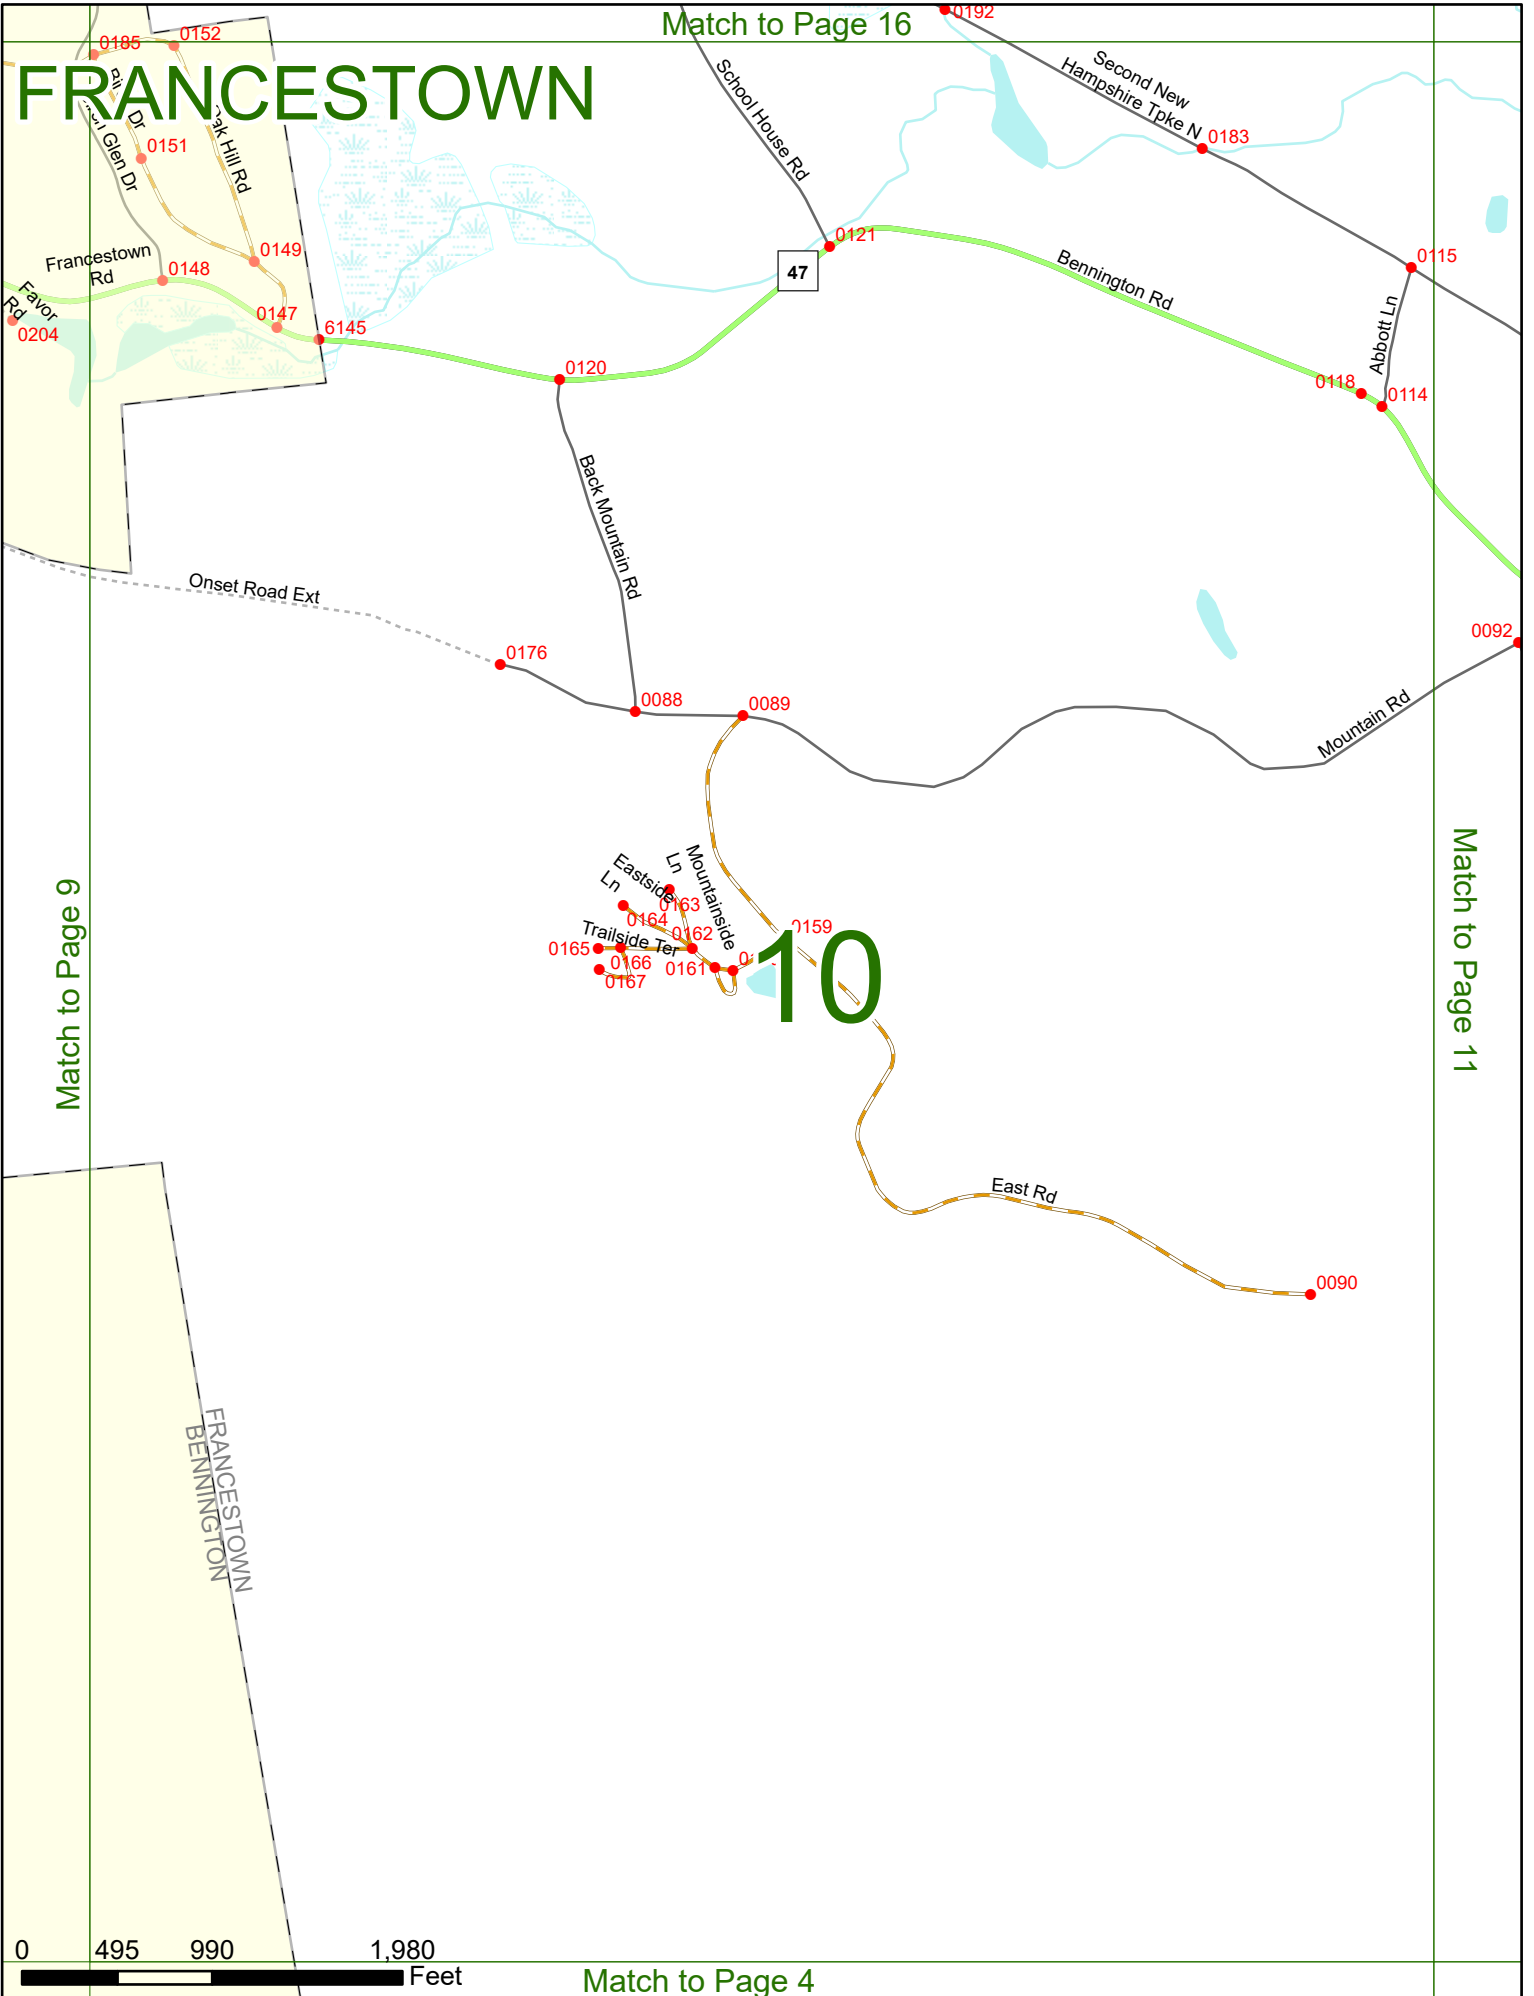

FRANCESTOWN

Match to Page 16

Match to Page 9

Match to Page 11

Match to Page 4

0 495 990 1,980 Feet