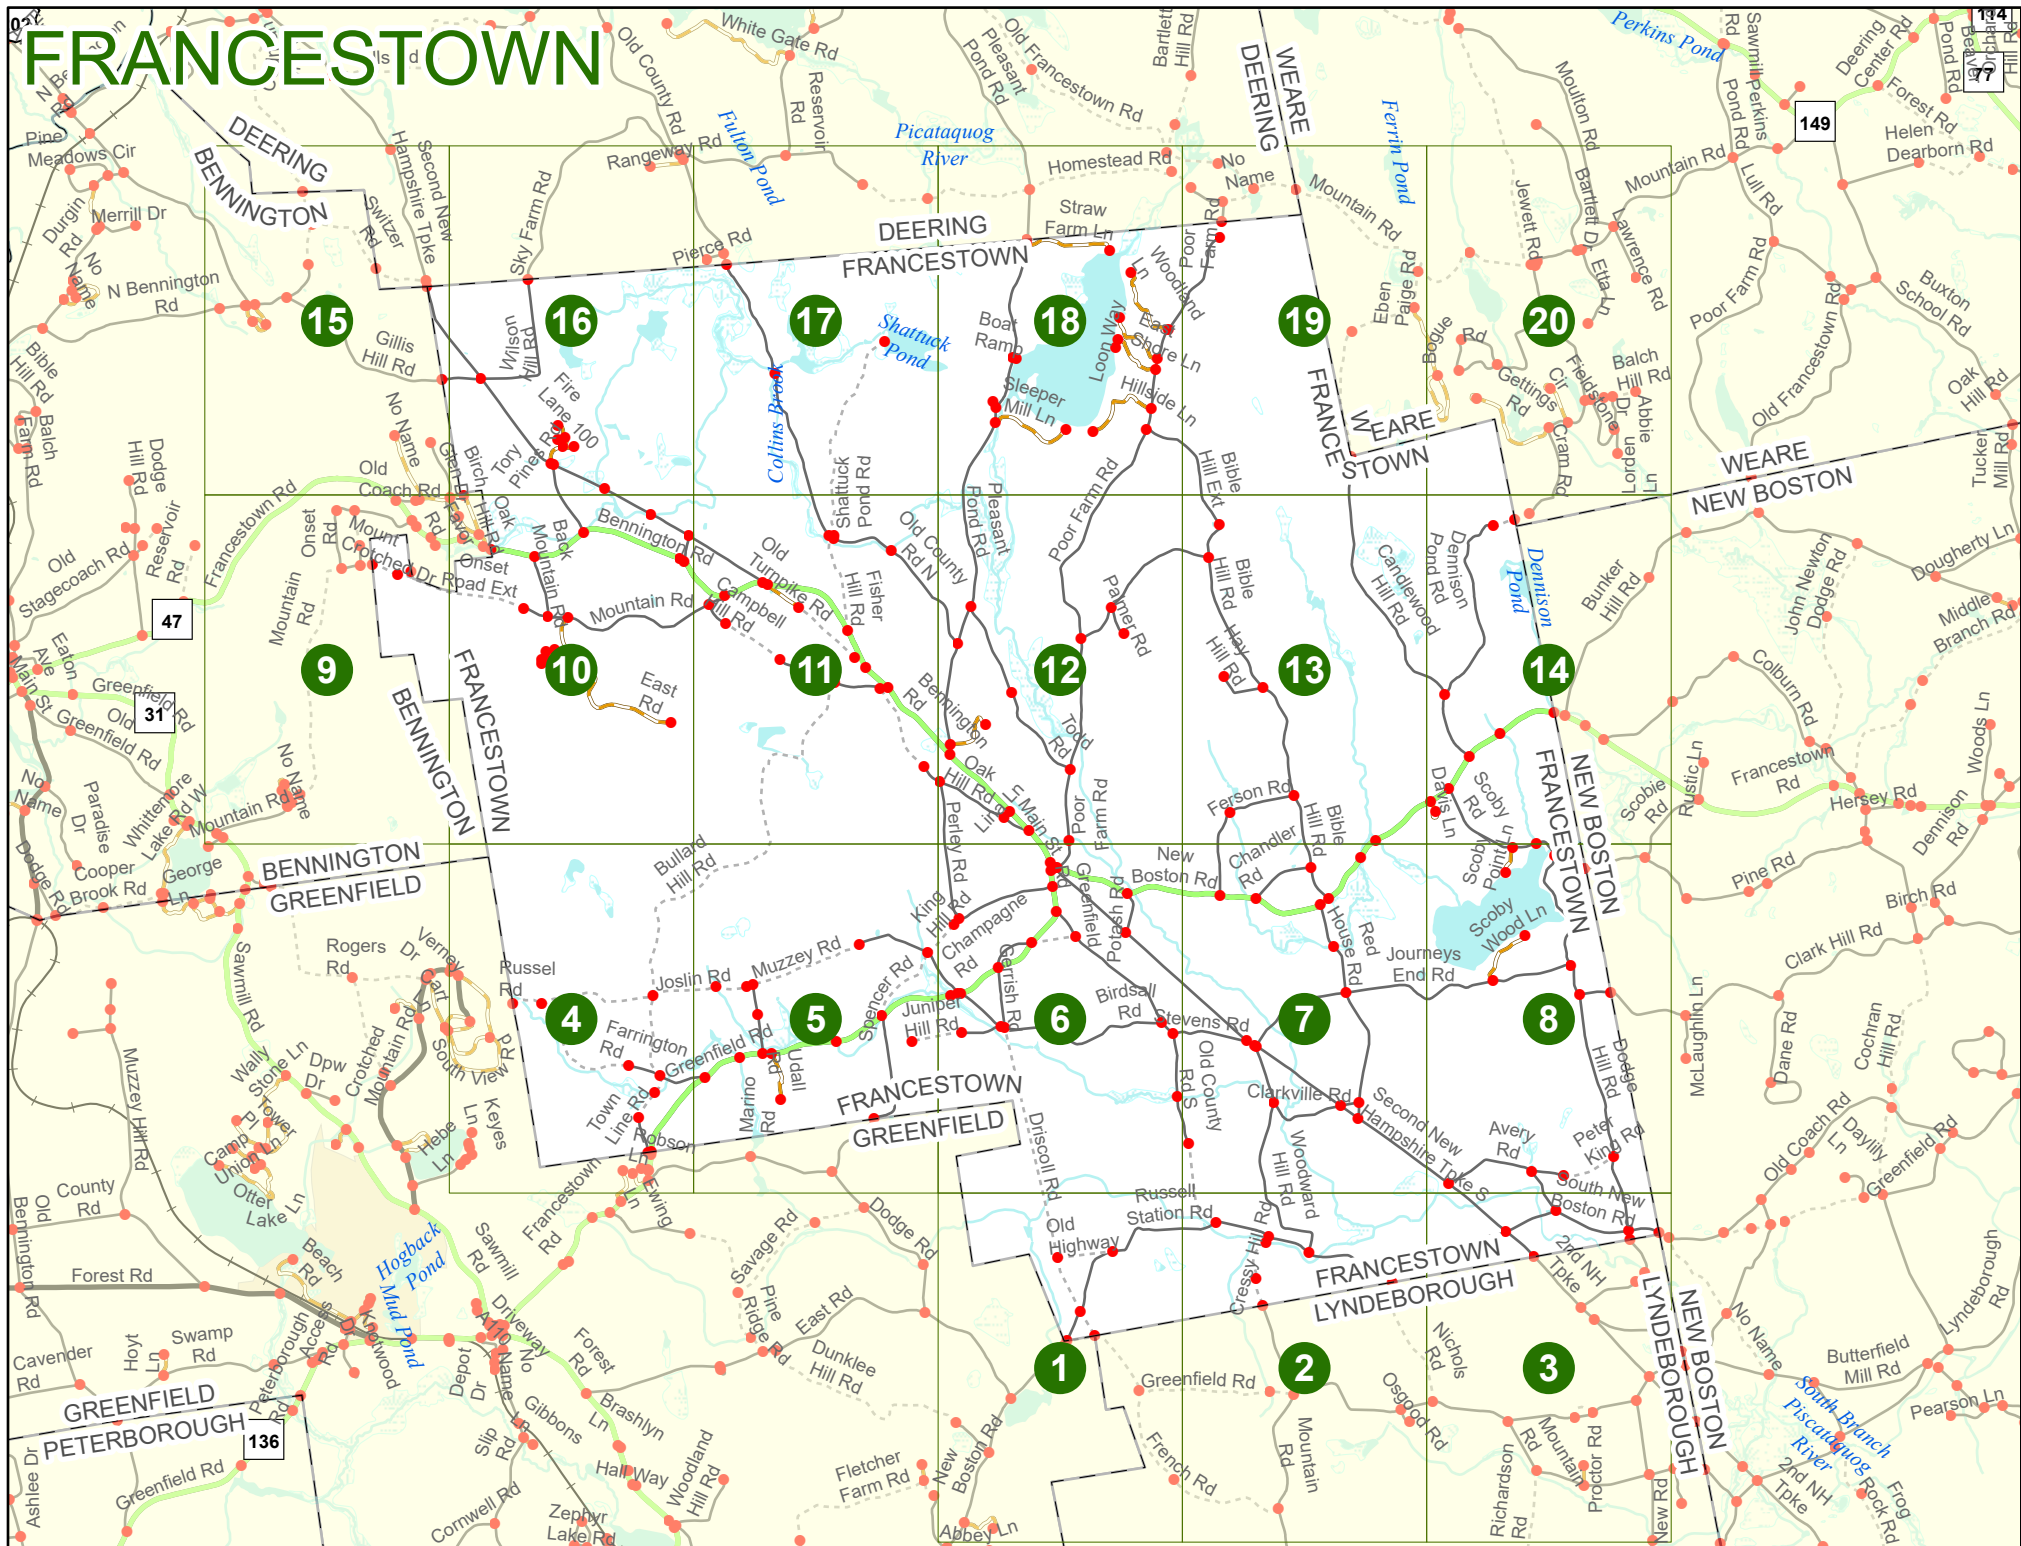

FRANCESTOWN