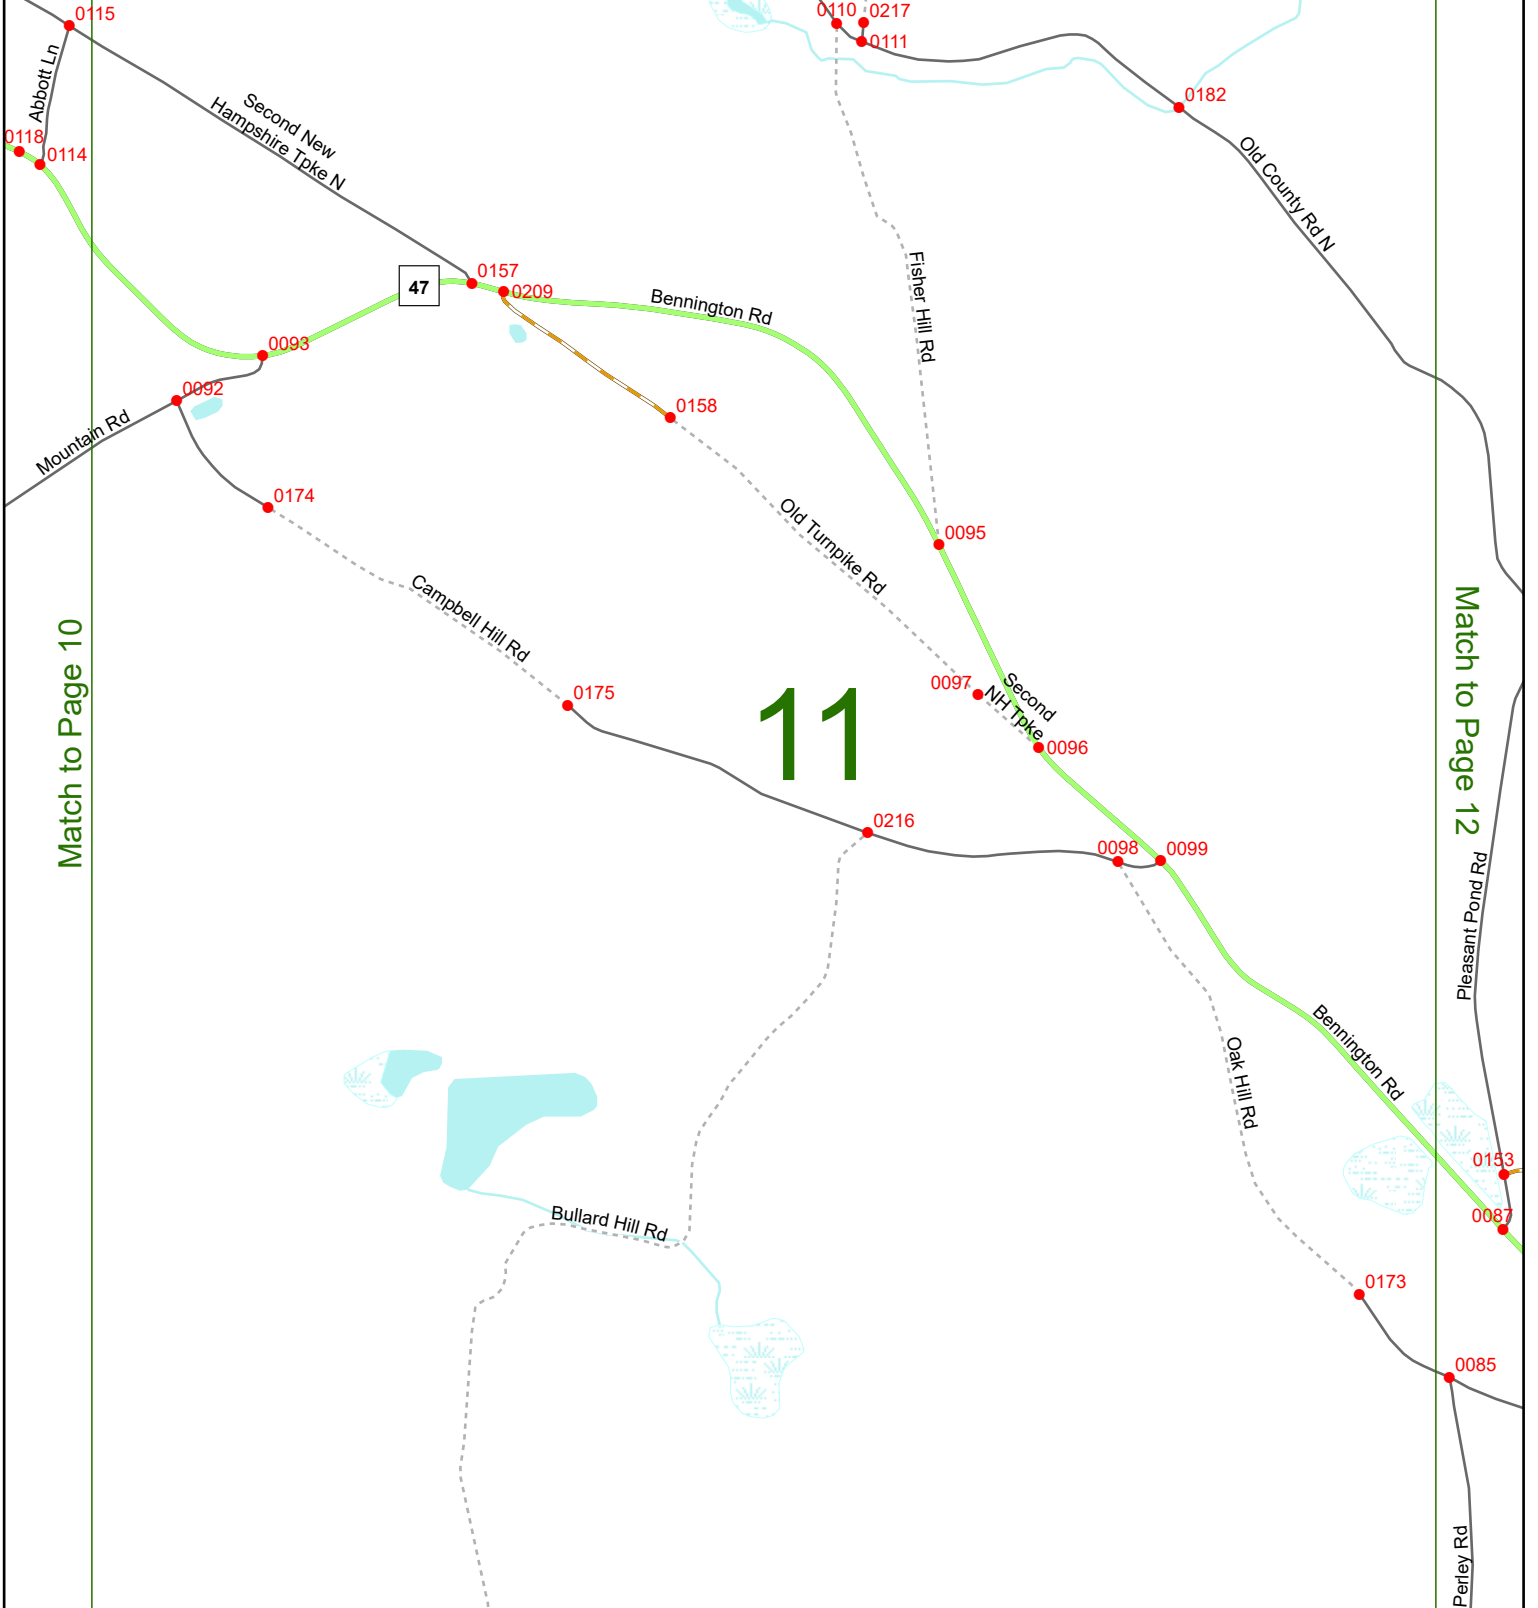

FRANCESTOWN

Match to Page 17

0 495 990 1,980 Feet

Match to Page 5