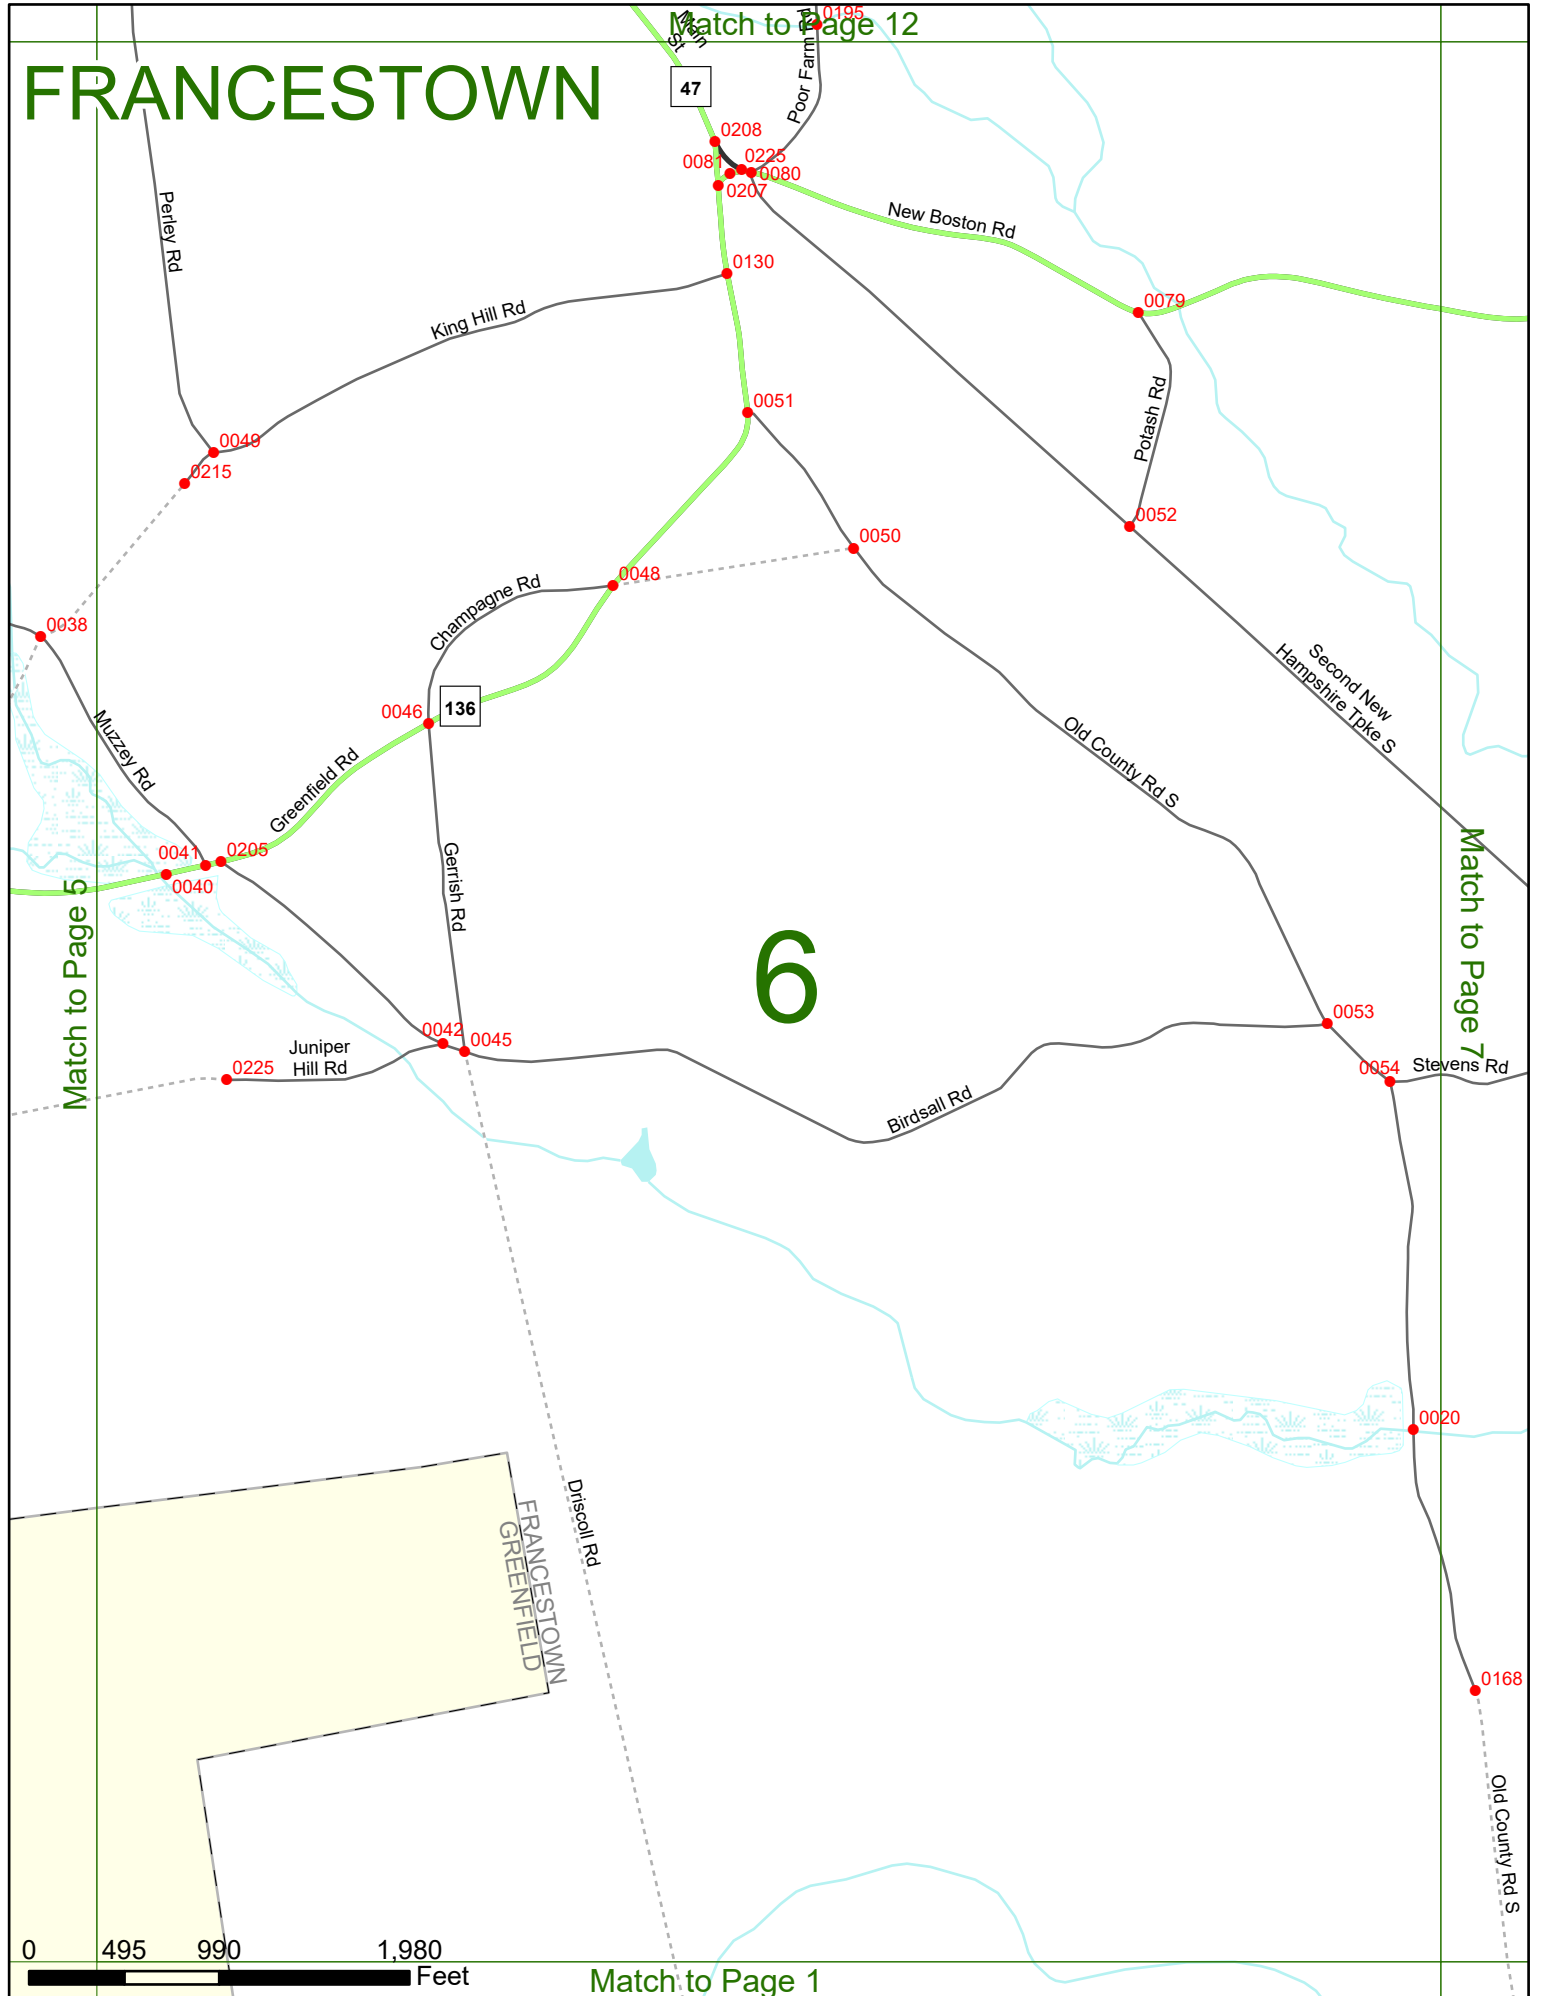

FRANCESTOWN

Match to Page 12

Match to Page 5

Match to Page 7

Match to Page 1

6

0 495 990 1,980 Feet