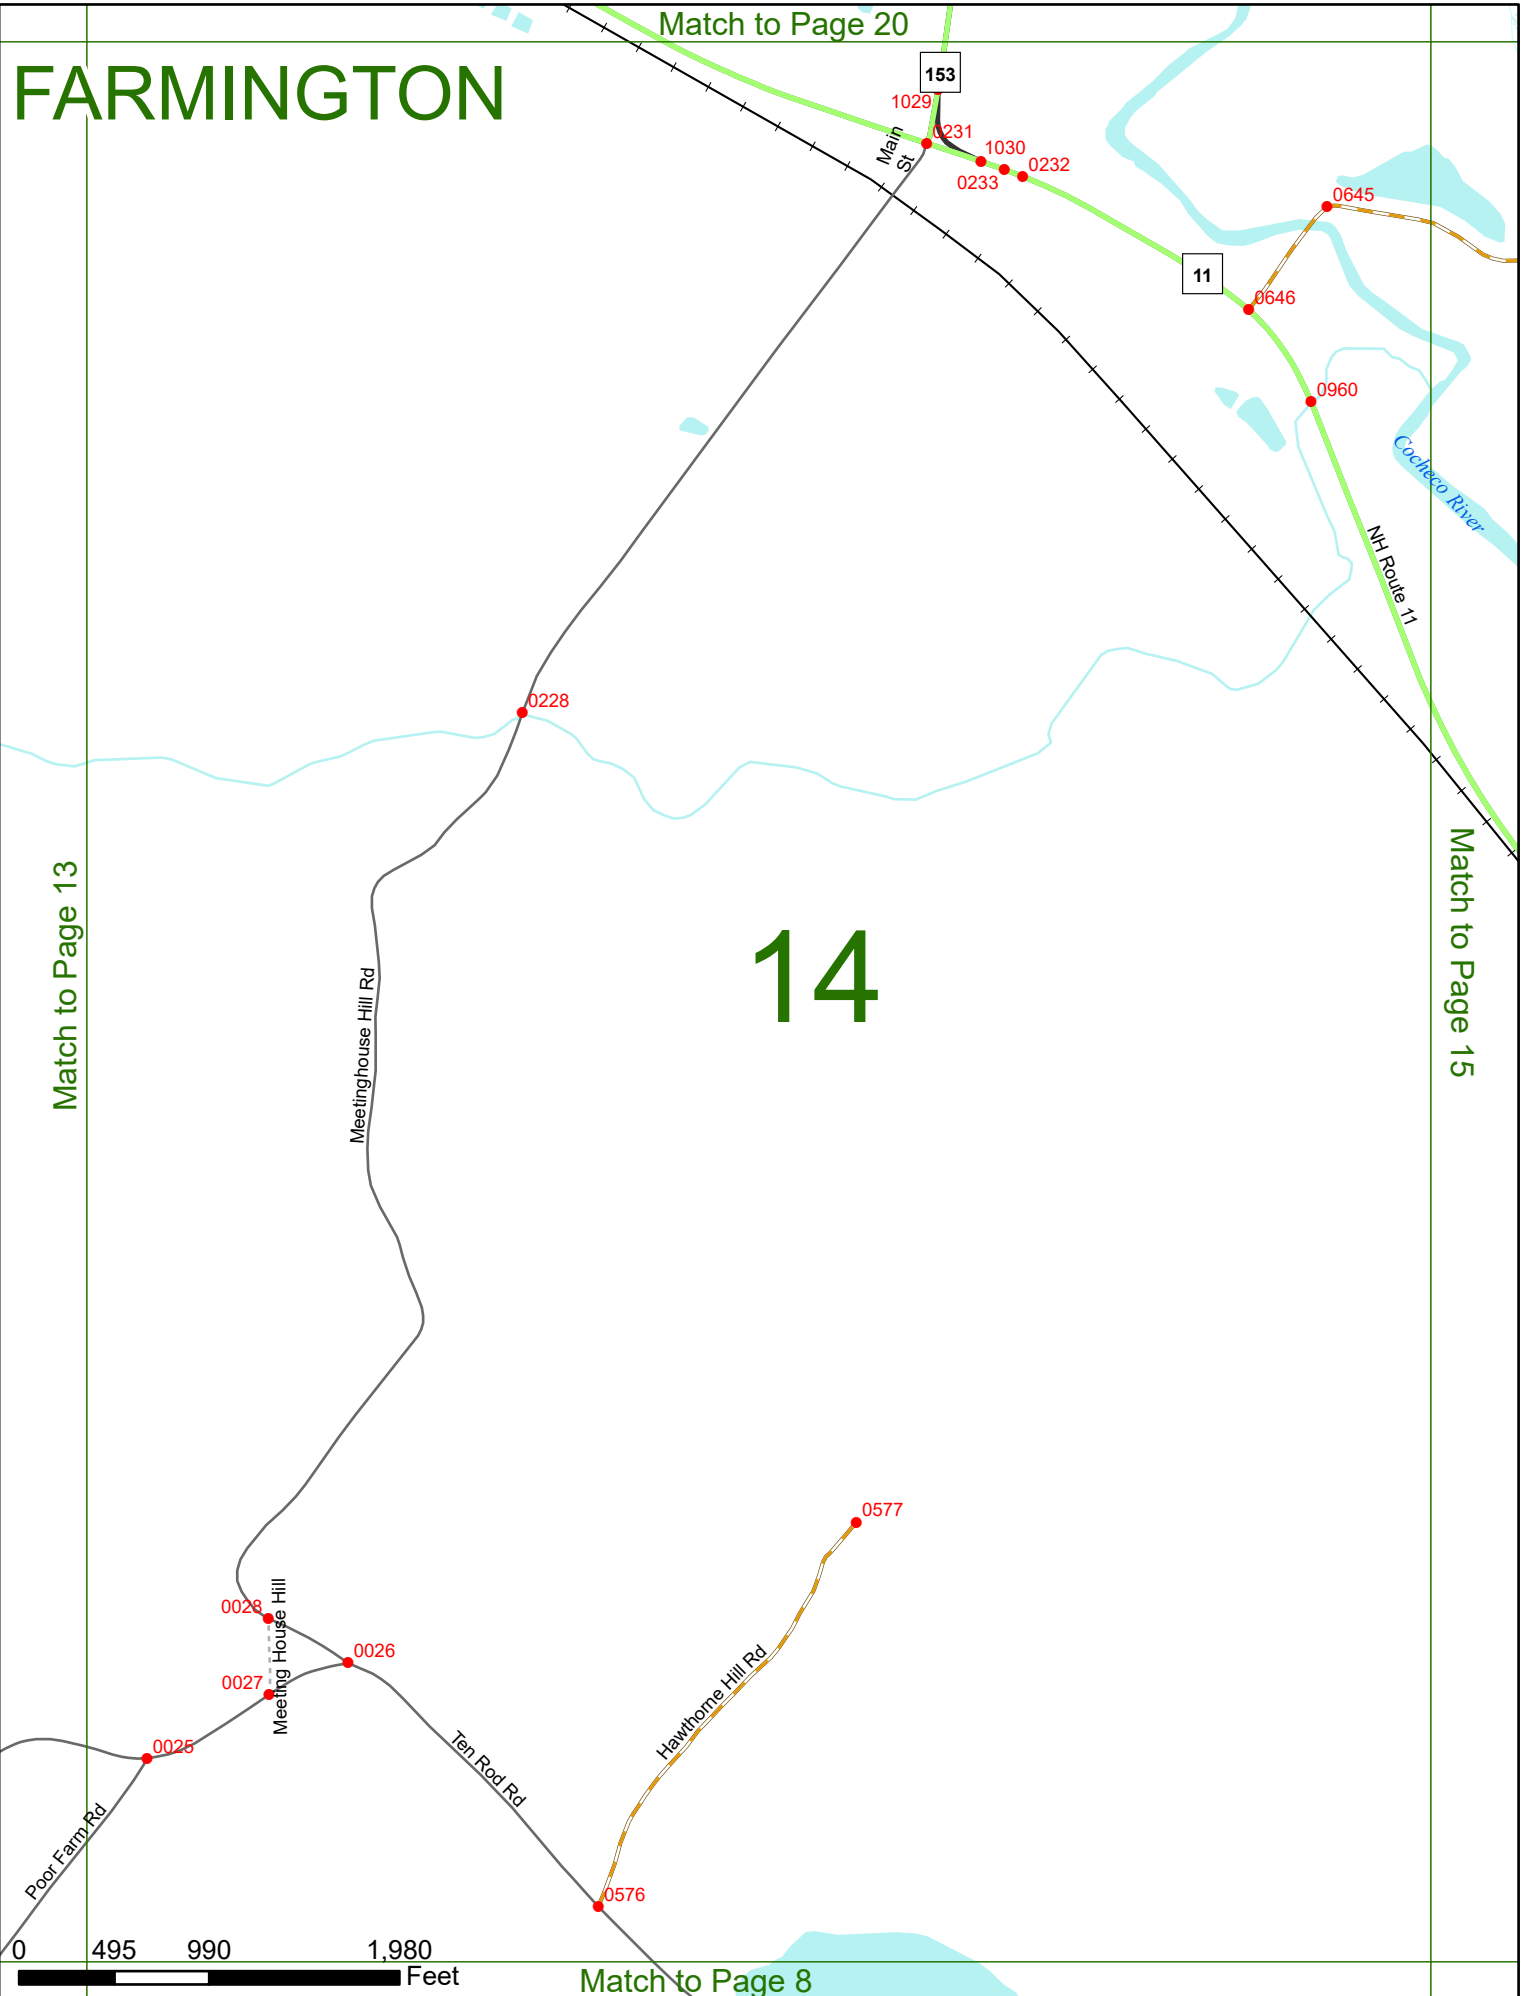

FARMINGTON

Match to Page 20

14

Match to Page 13

Match to Page 15

Match to Page 8