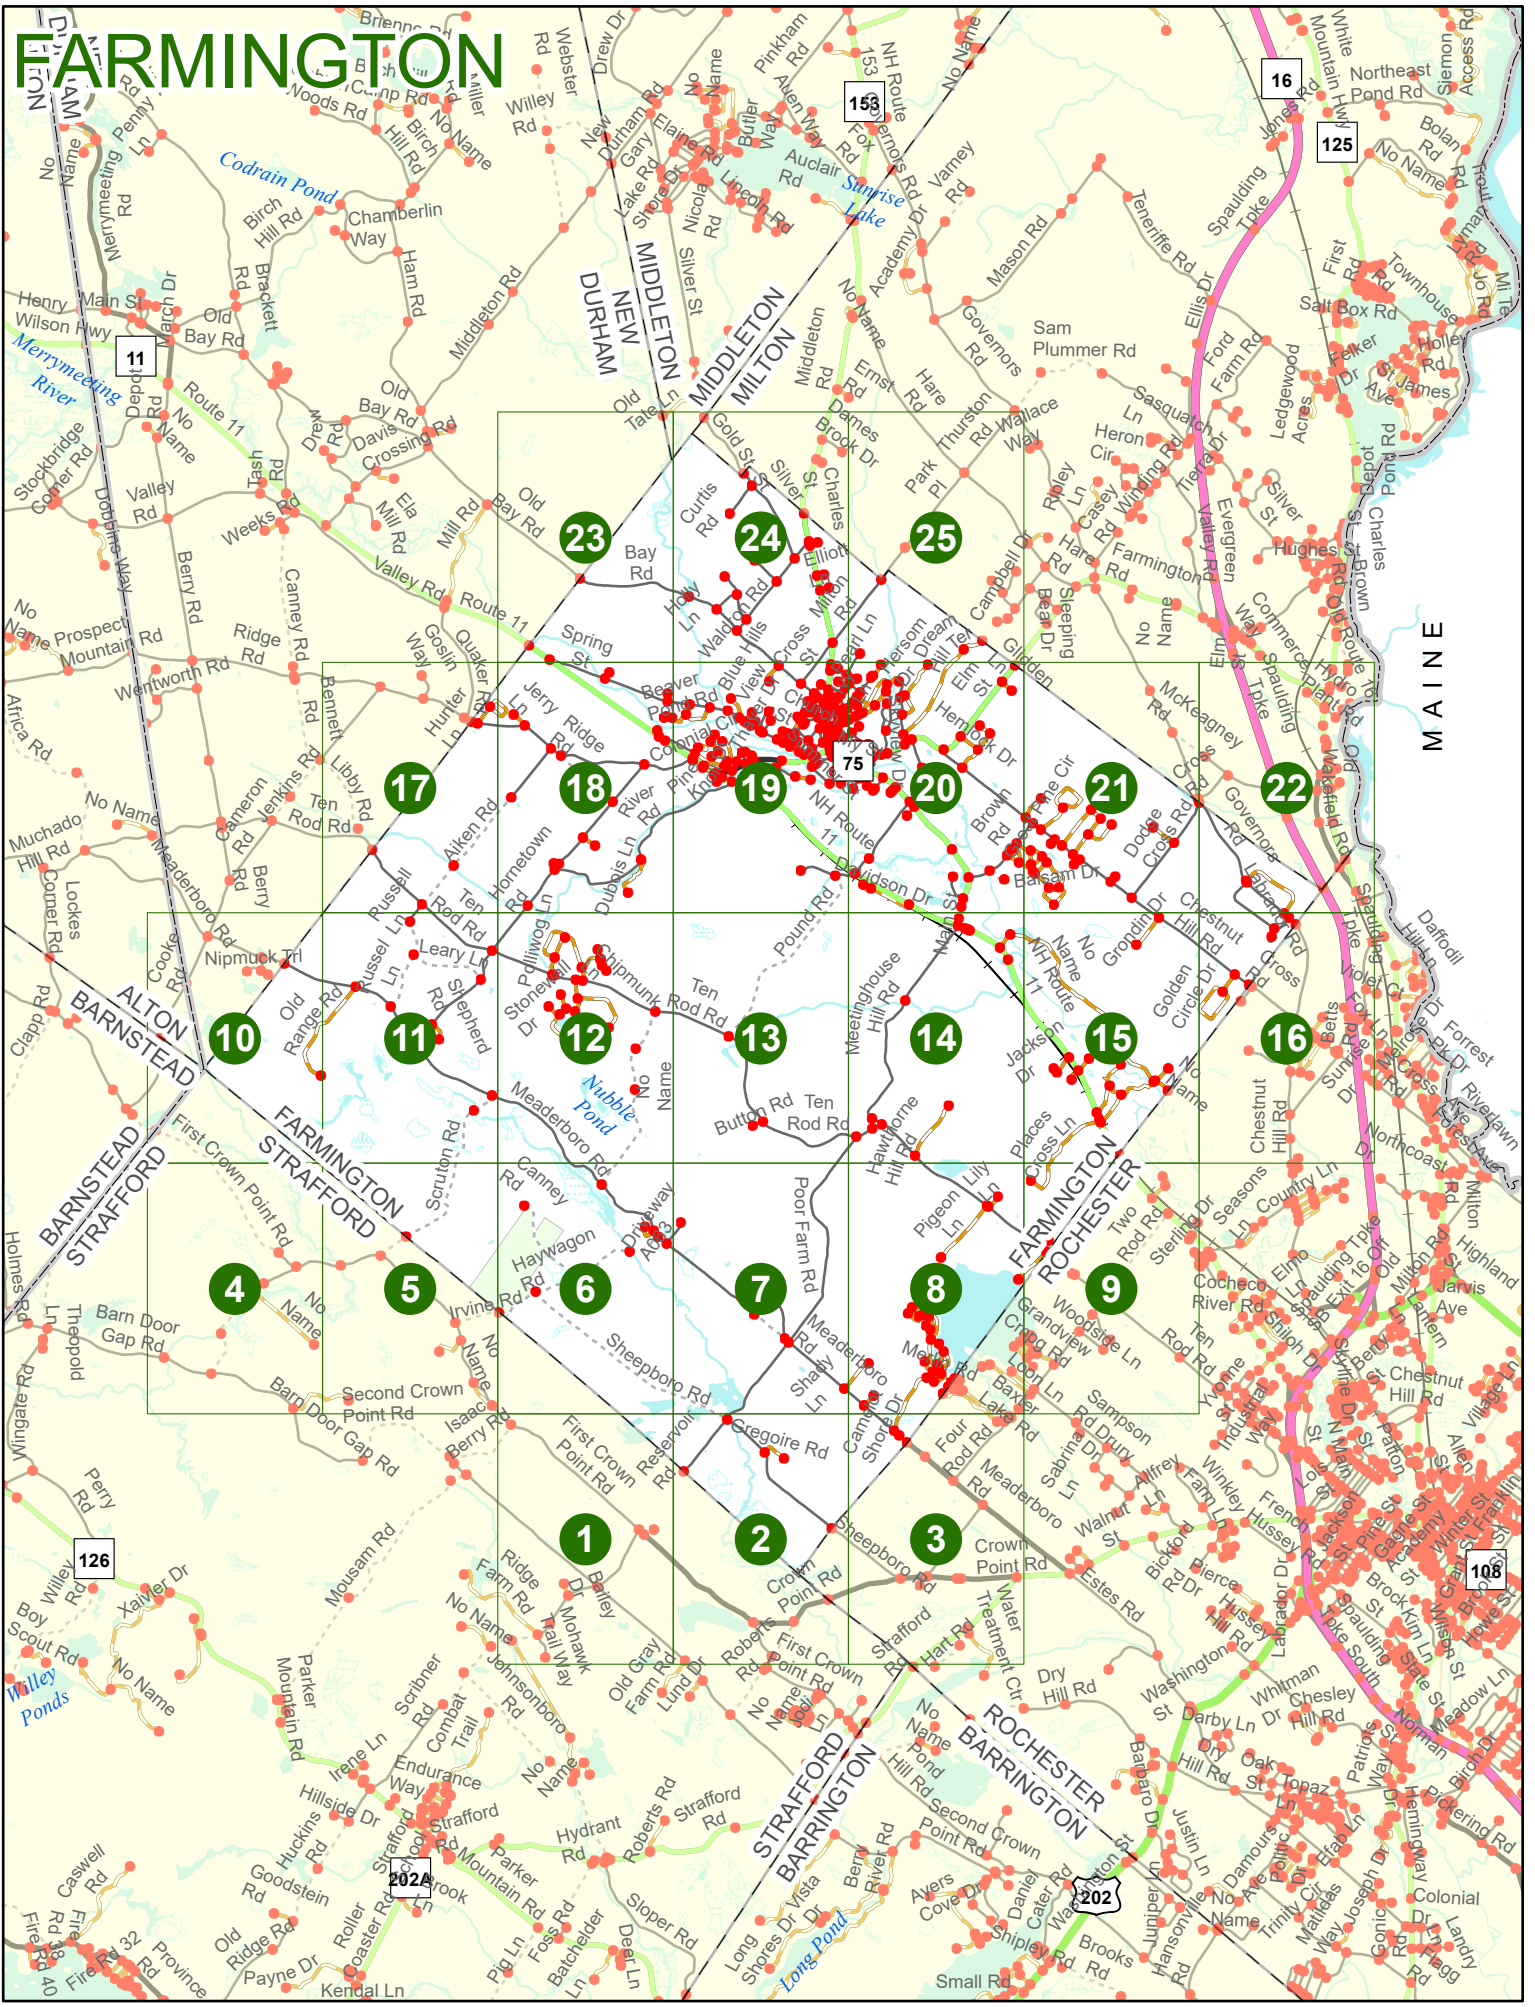

Maps and data sets are not guaranteed to be free from errors and omissions. Data is in a constant state of update and correction by various groups and agencies. Information displayed on this map is the best available at the time of publication.

2025 Nodal Reference Bookmap

LEGEND

NHDOT will accept crash locations based on the State of NH Uniform Police Traffic Accident Report.

Crash occurred on:

Option 1 Street Address
 123 Main Street

Option 2 Route No and/or Distance from NESW Intesecting Road, Bridge,
 Street name Intersecting Street Town/County line
 Main Street 500 E Oak Street

Option 3 First Node Distance from First Node Second Node
 515 212 632

Option 4 Route No and/or Mile Marker on Interstate Only NESW Mile (Marker)
 Street name
 189S 700 feet S 36.8

Option 3 – Example

Street Name Loudon Road
First Node 803
Distance from First Node 318 Ft
Second Node 813

FARMINGTON

FARMINGTON

FARMINGTON STRAFFORD

Isaac Berry Rd

First Crown Point Rd

6040

Match to Page 0

Second Crown Point Rd