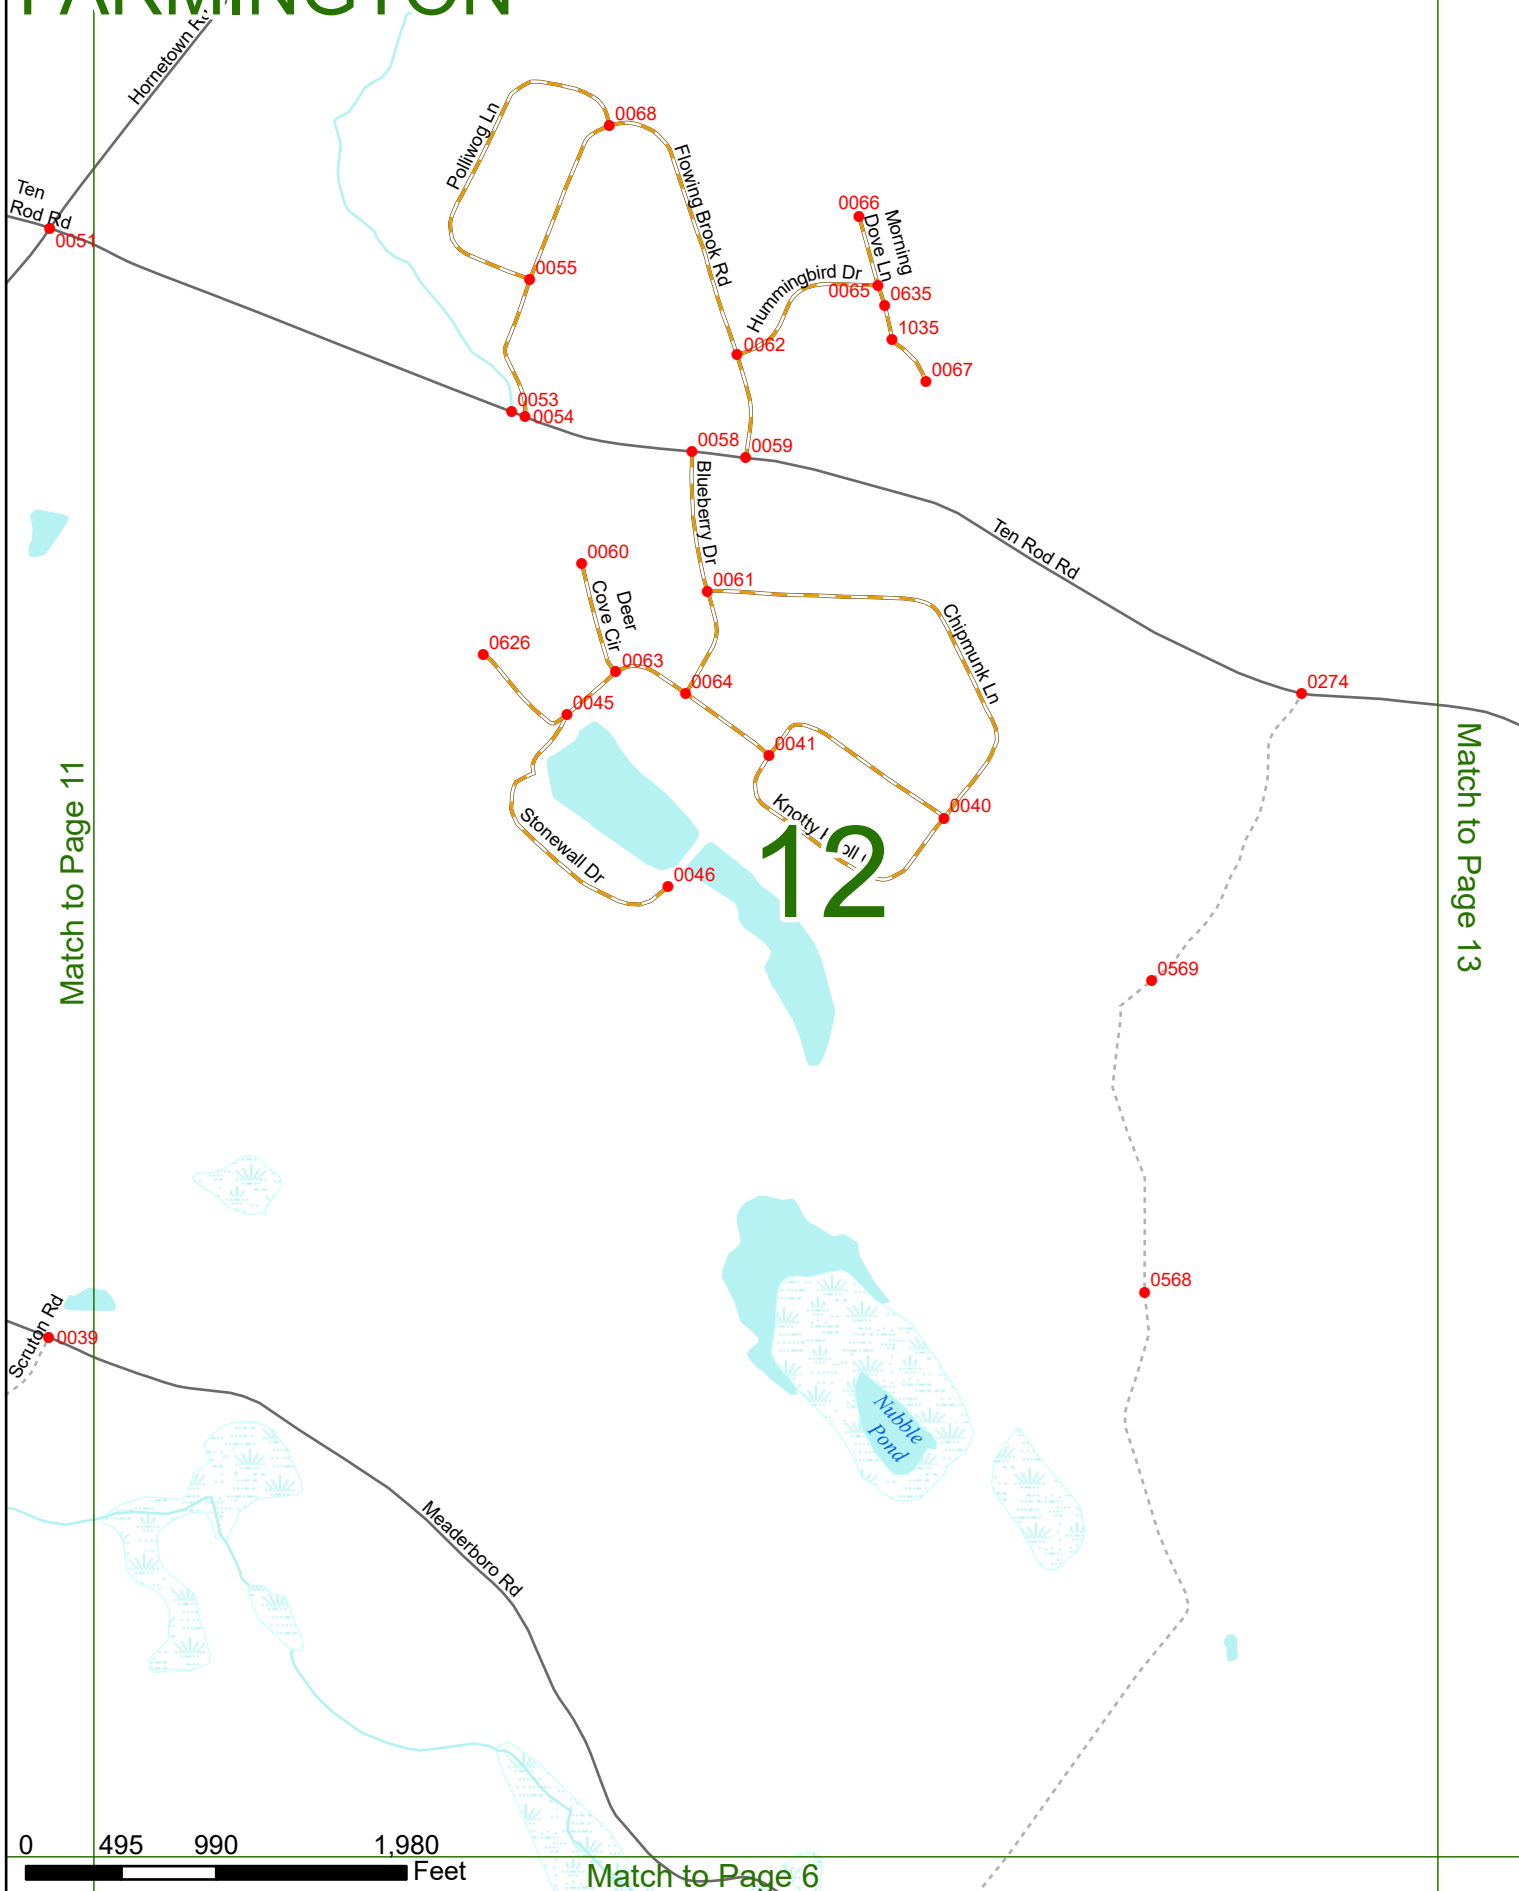

FARMINGTON

Match to Page 11

Match to Page 13

Match to Page 6