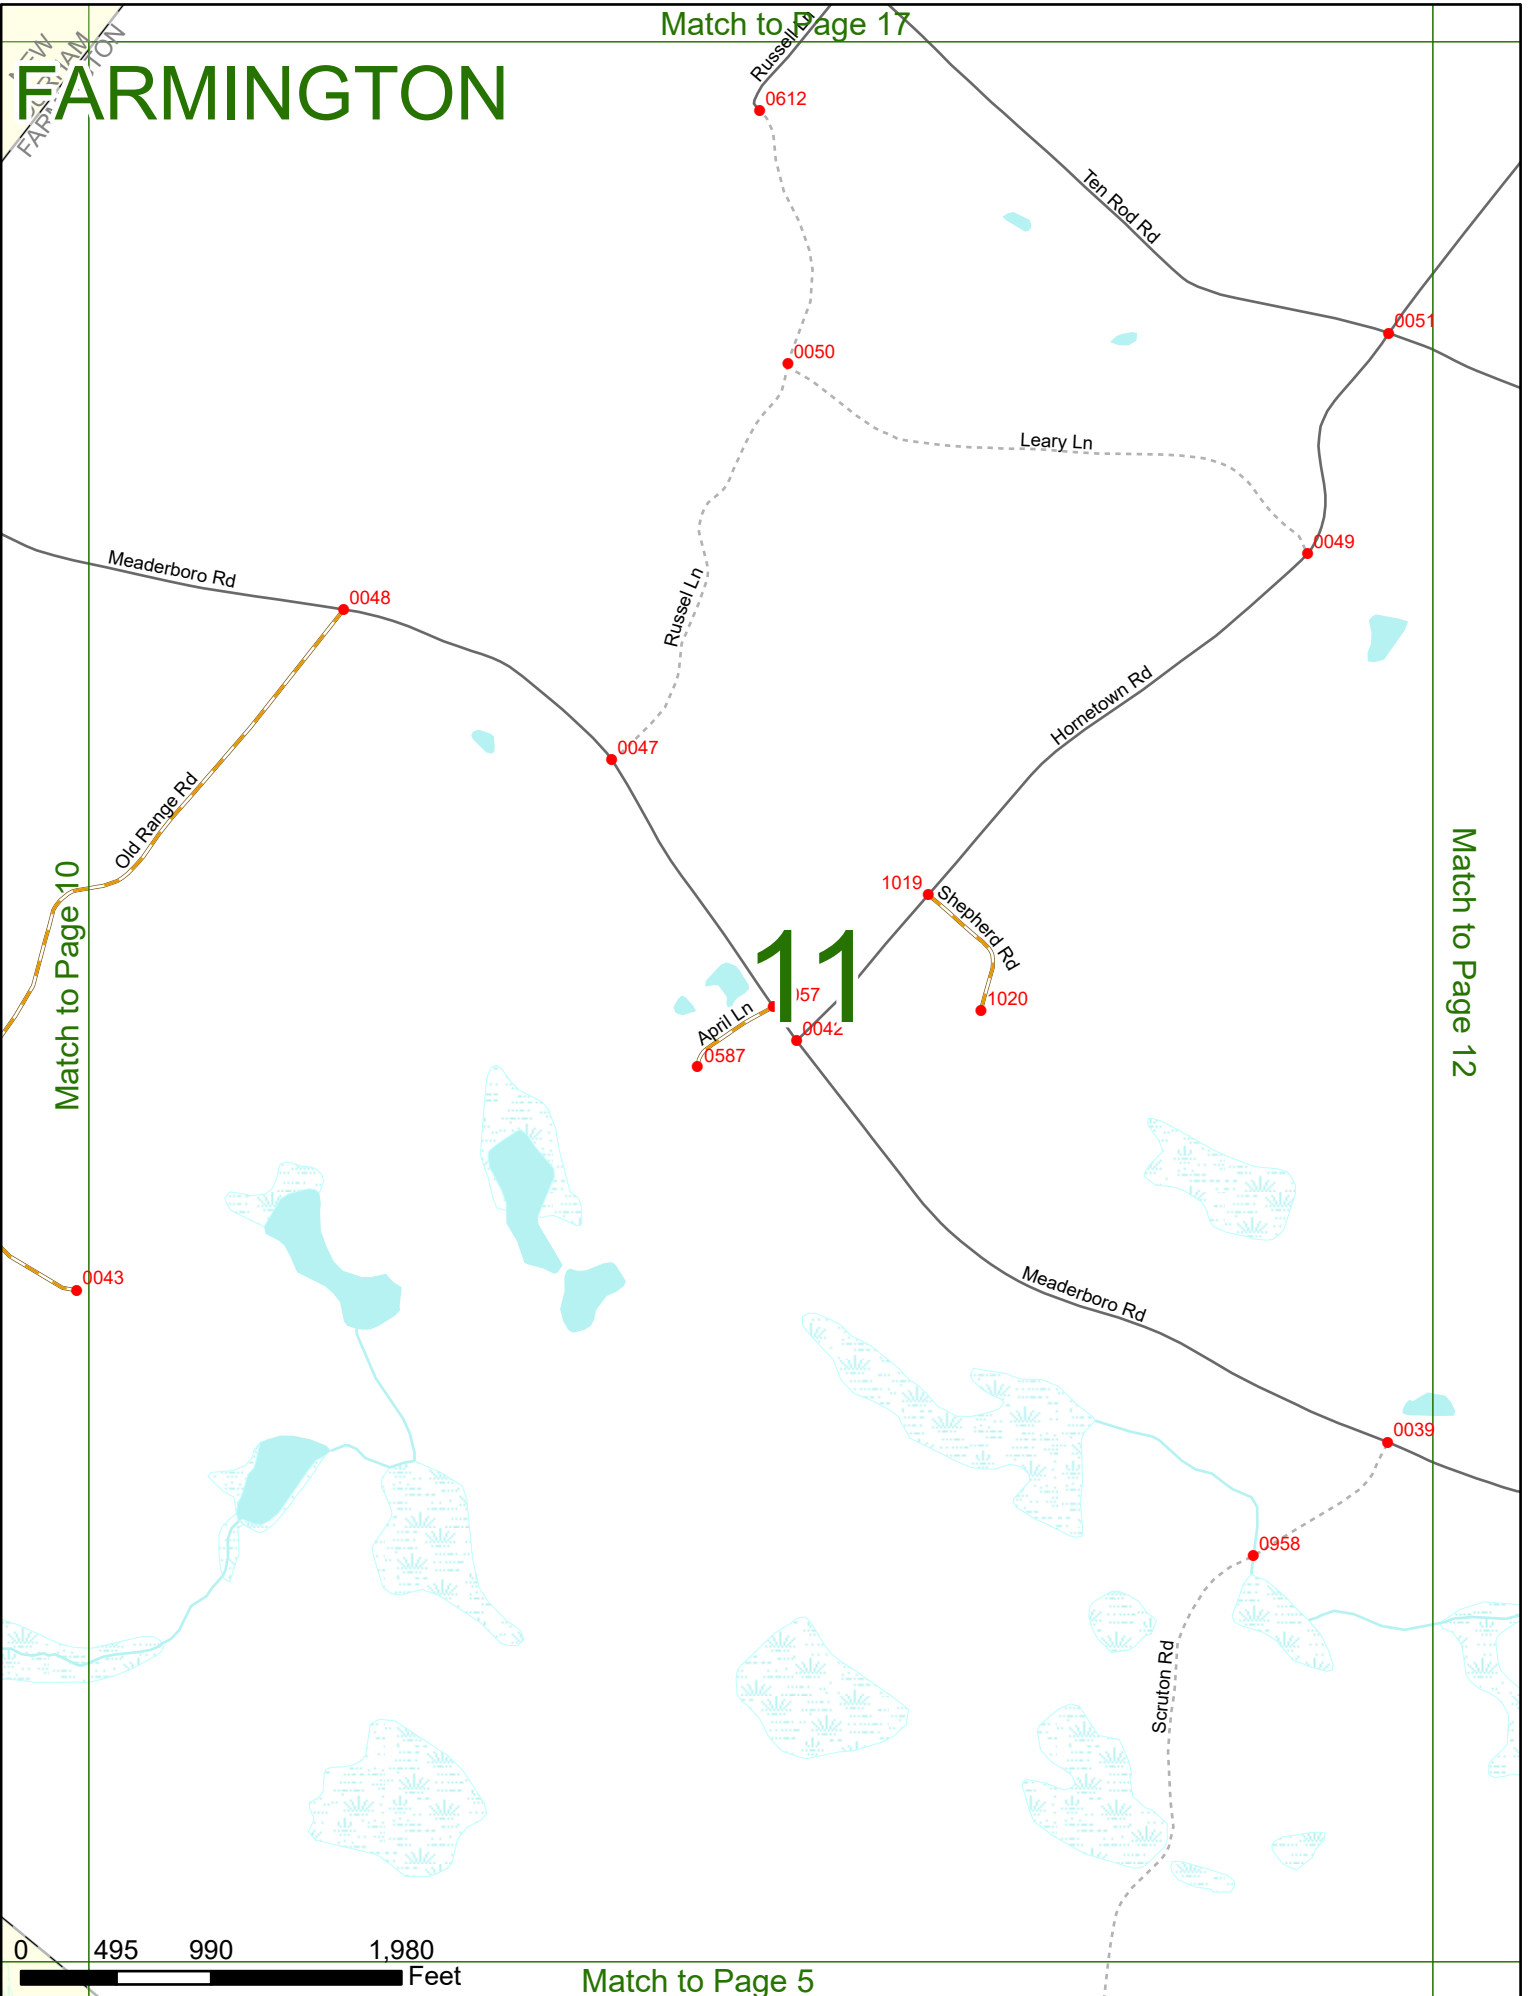

FARMINGTON

Match to Page 17

Match to Page 10

Match to Page 12

Match to Page 5