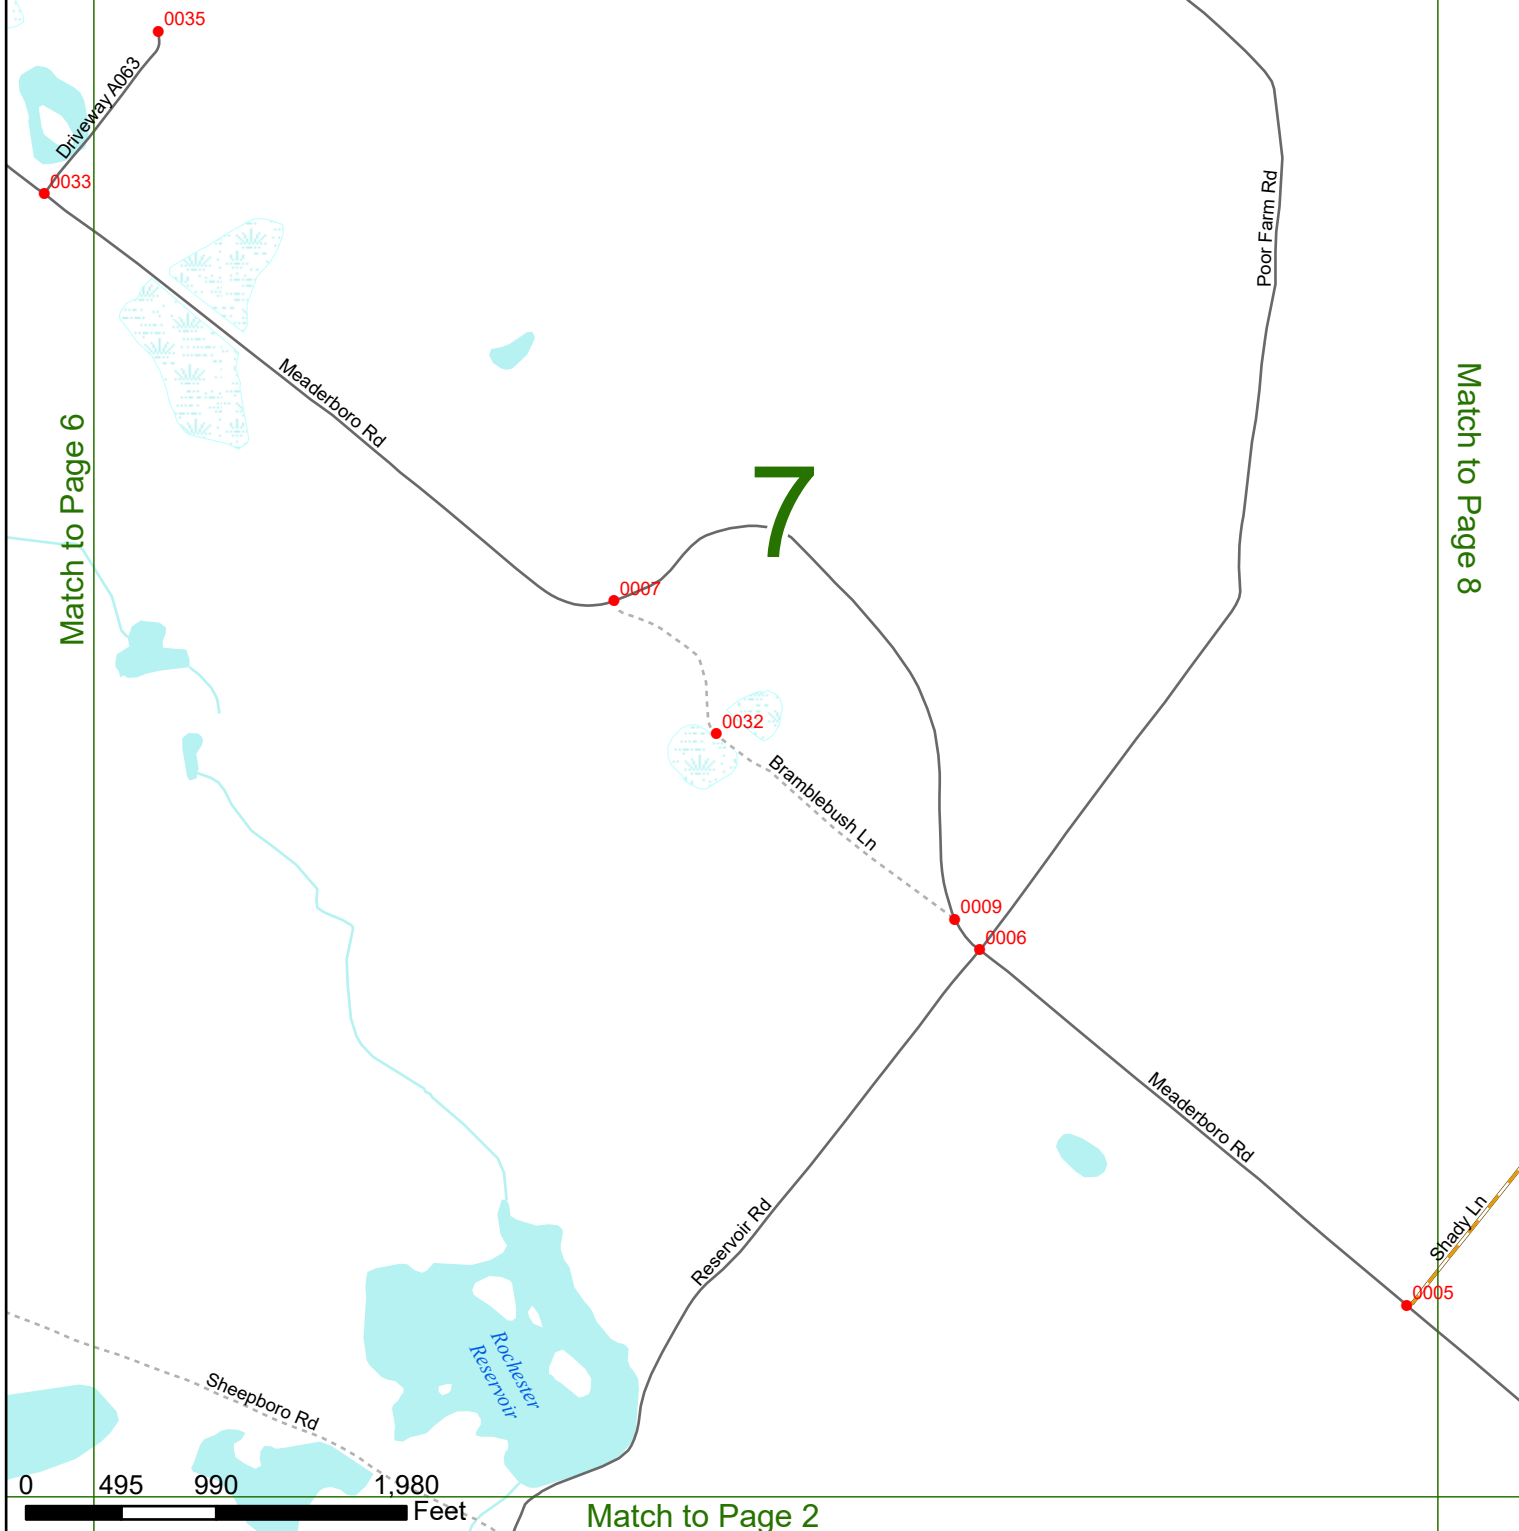

FARMINGTON

Match to Page 6

Match to Page 8

7

0 495 990 1,980 Feet

Match to Page 2