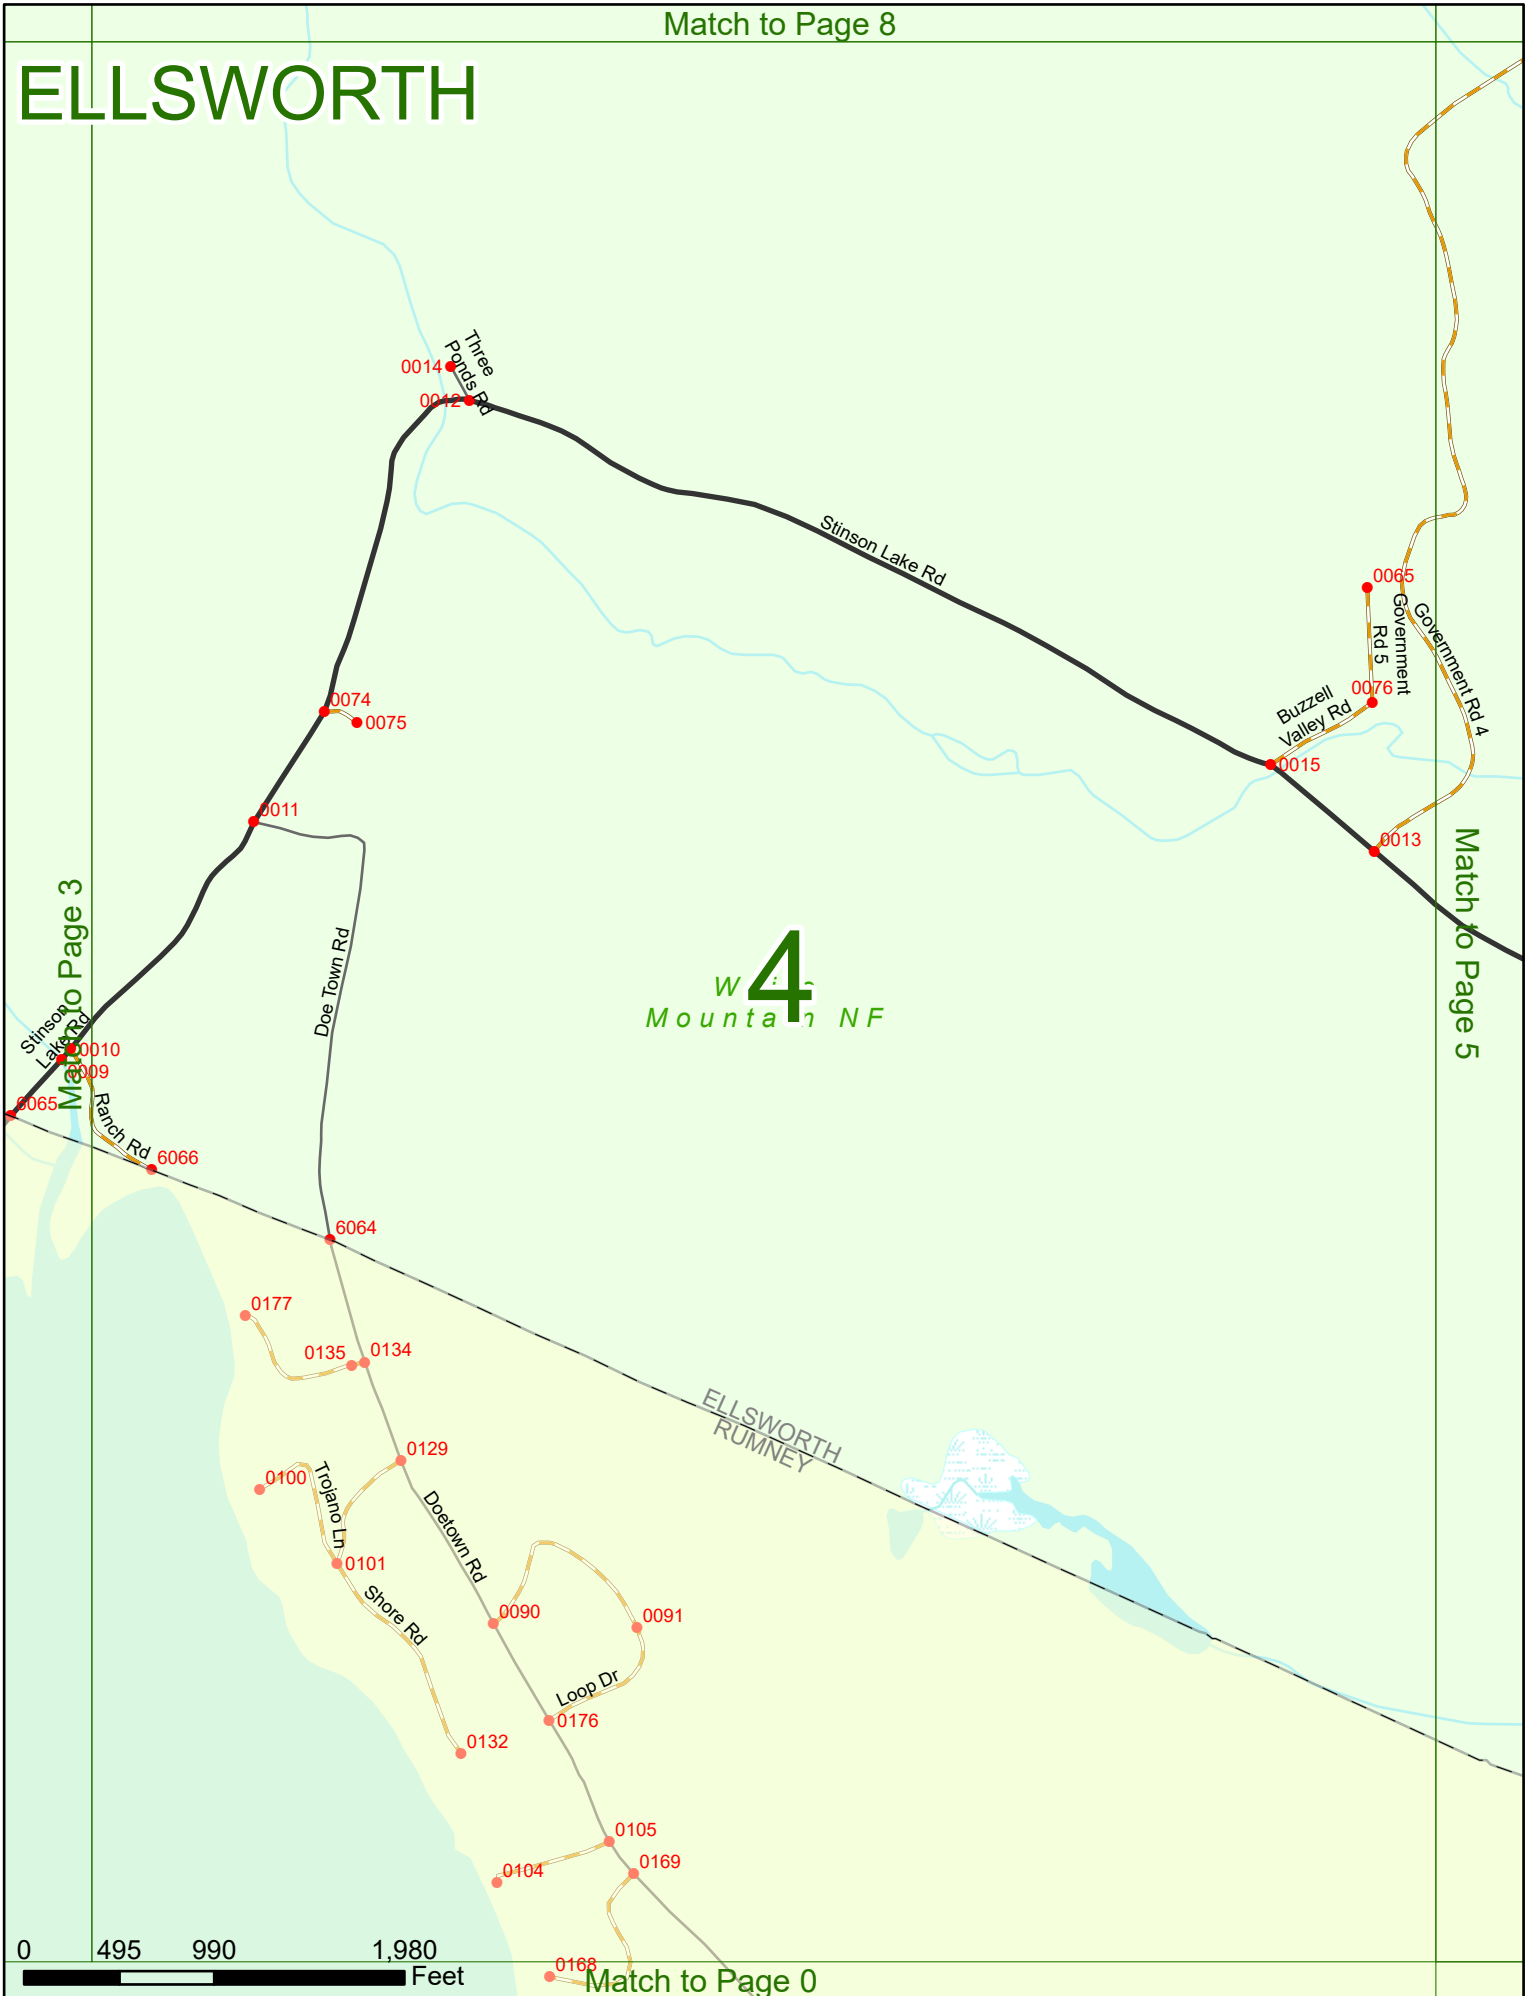

ELLSWORTH

W4
Mountain NF

ELLSWORTH
RUMNEY