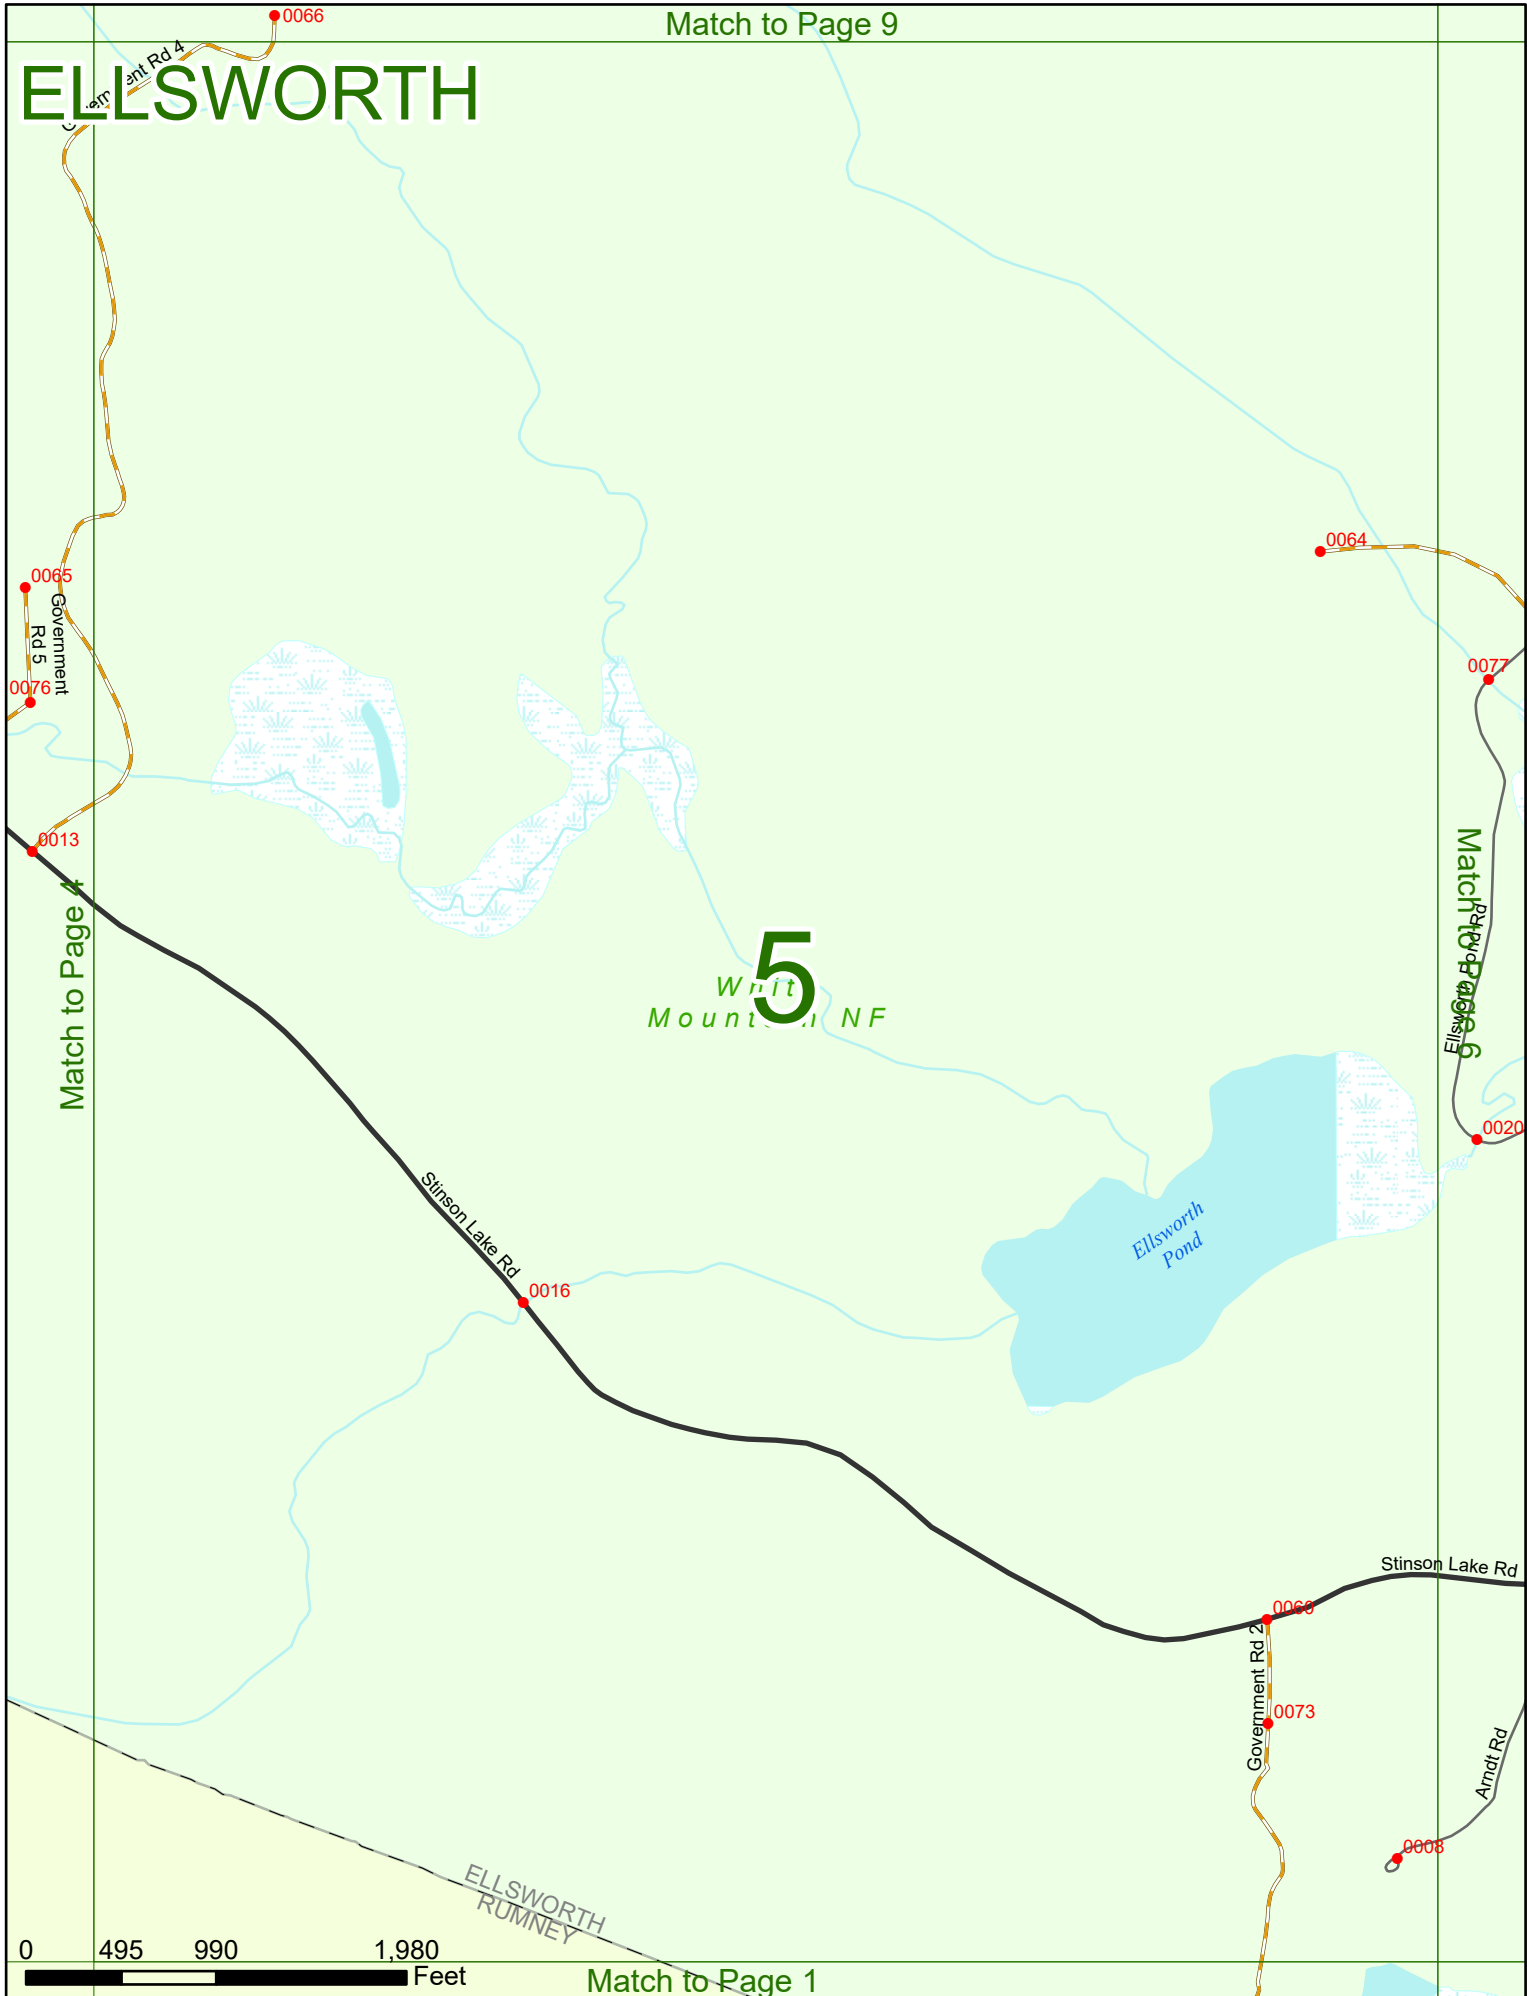

Match to Page 9

ELLSWORTH

5 Whit Mountain NF

Match to Page 4

Match to Page 6

Match to Page 1

ELLSWORTH
RUMNEY