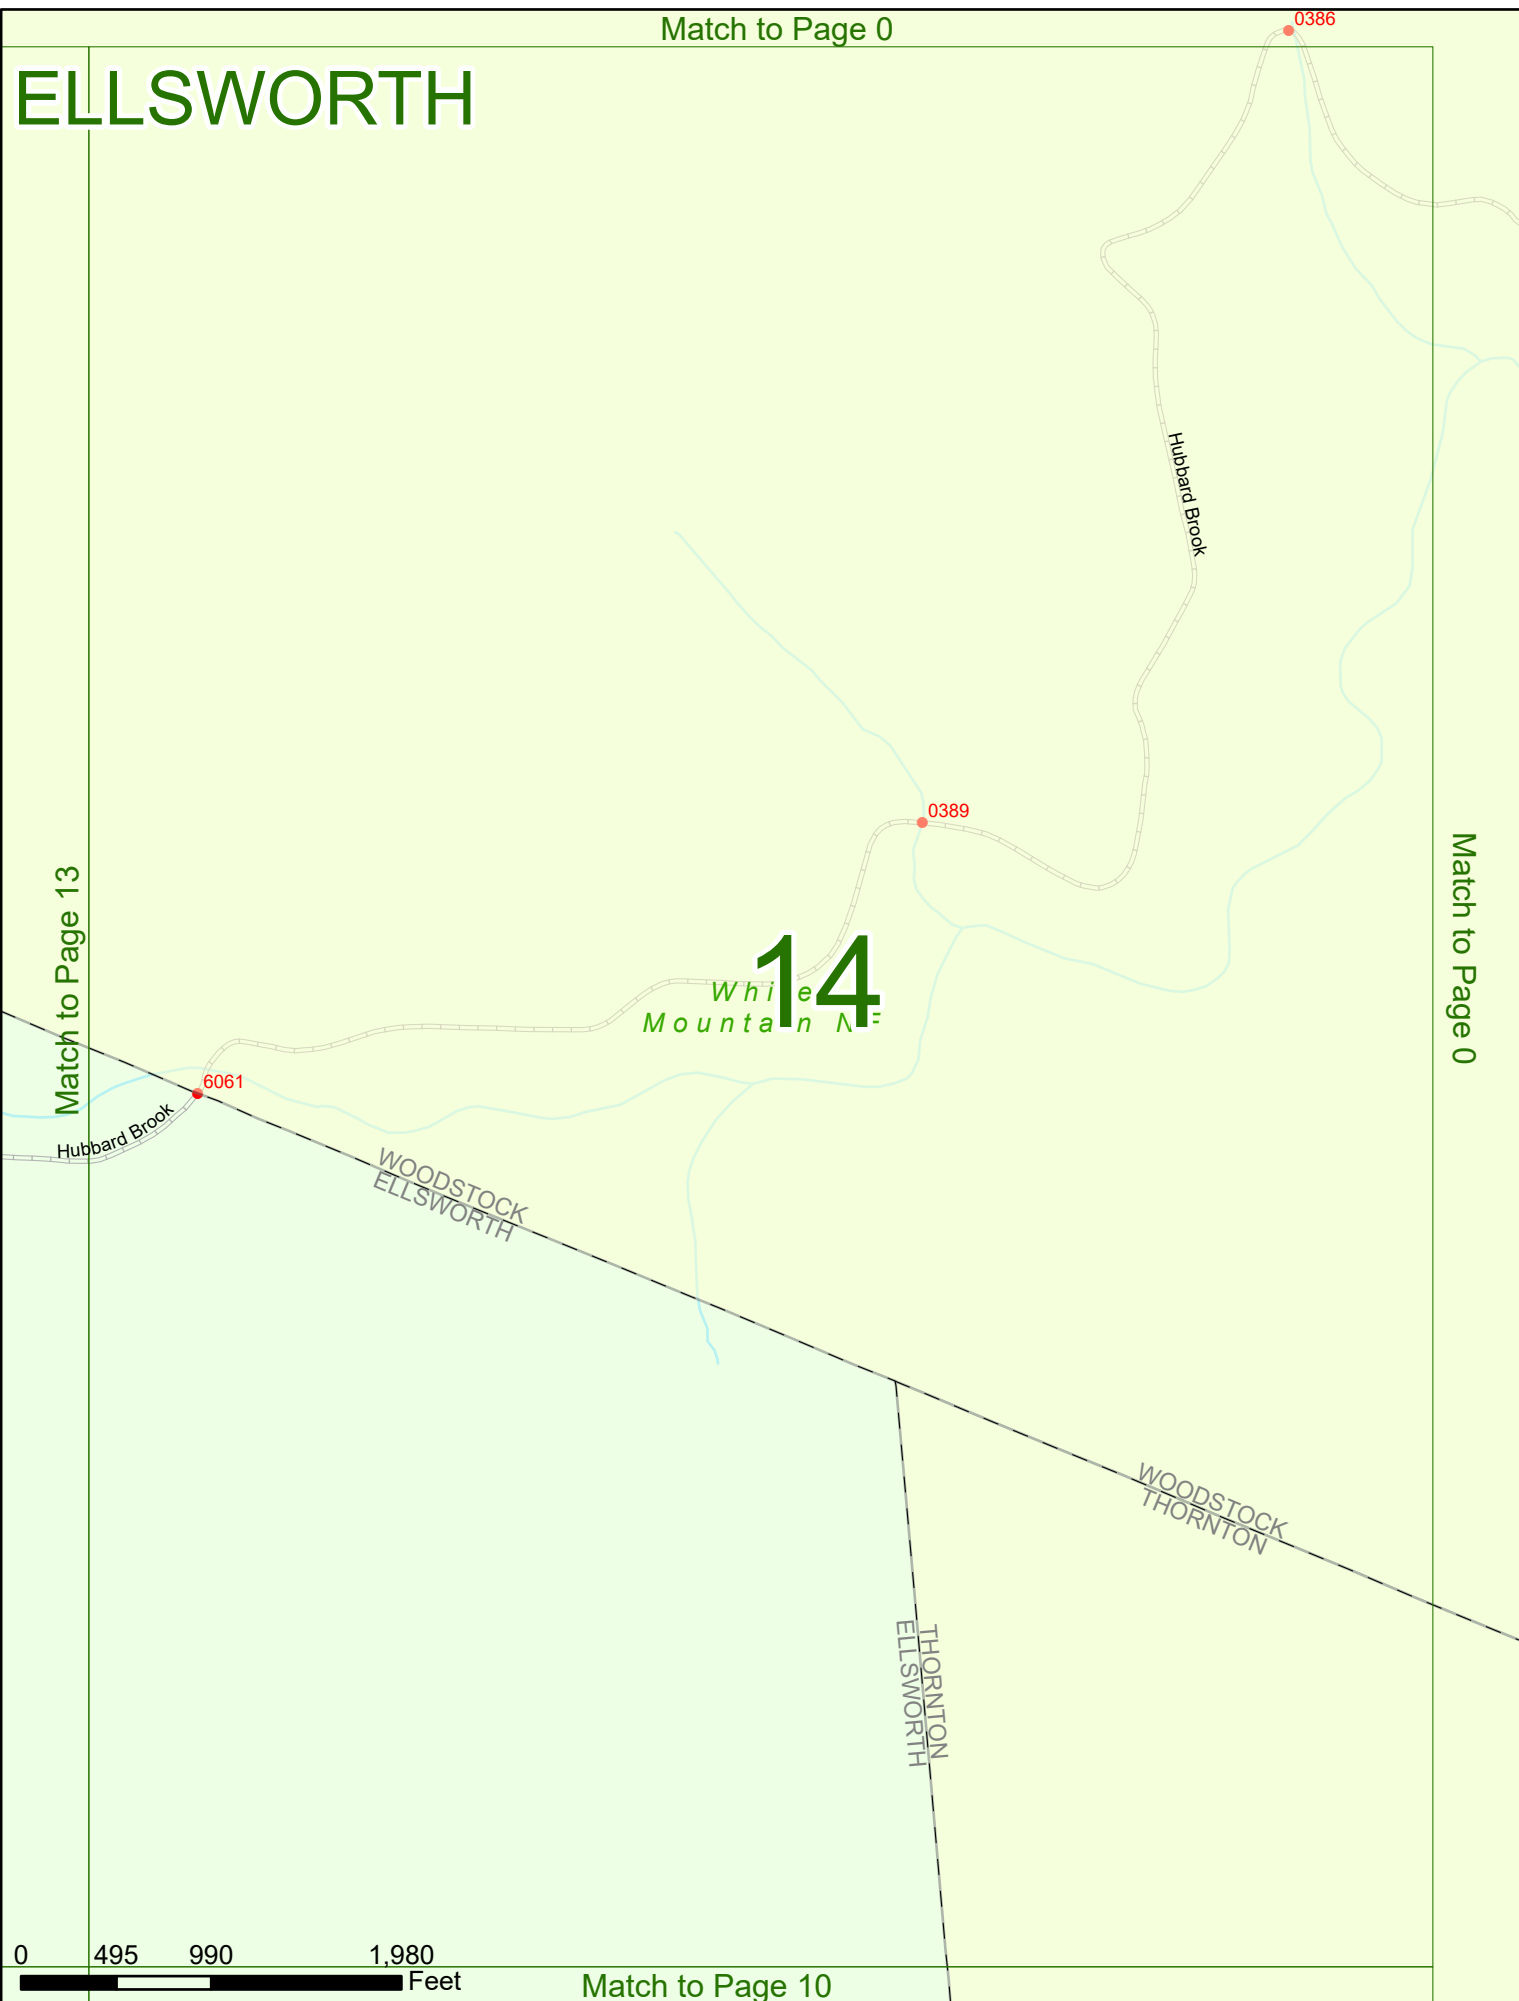

ELLSWORTH

Match to Page 0

Match to Page 13

14

White Mountain National Forest