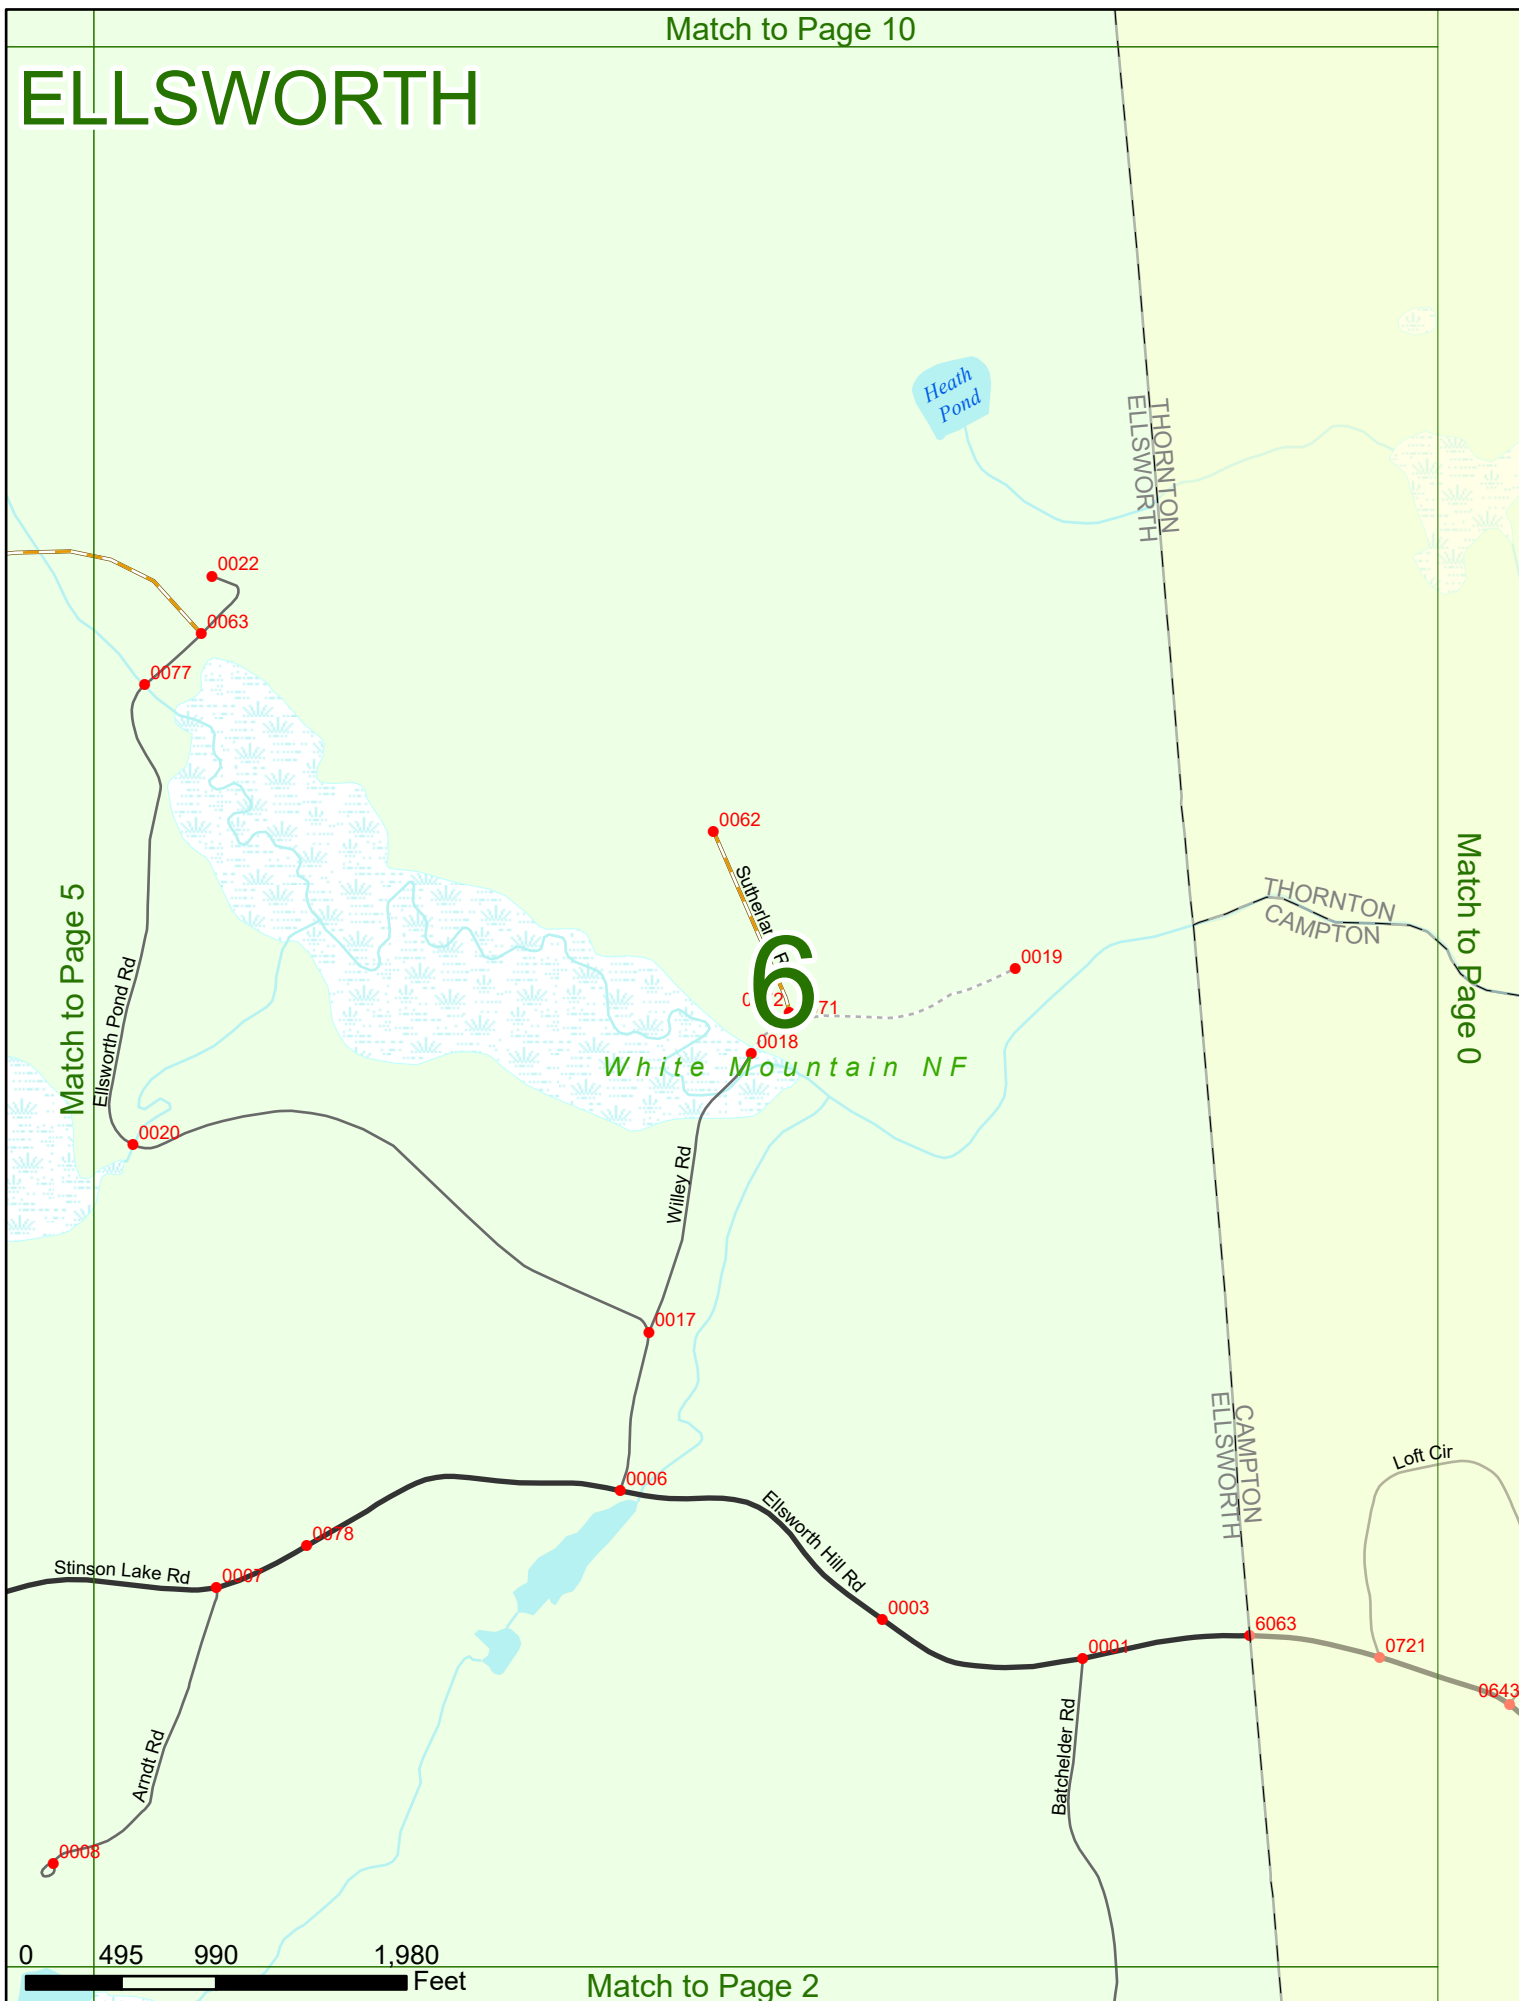

ELLSWORTH

Match to Page 5

Match to Page 0

White Mountain NF

6

0 495 990 1,980 Feet

Match to Page 2