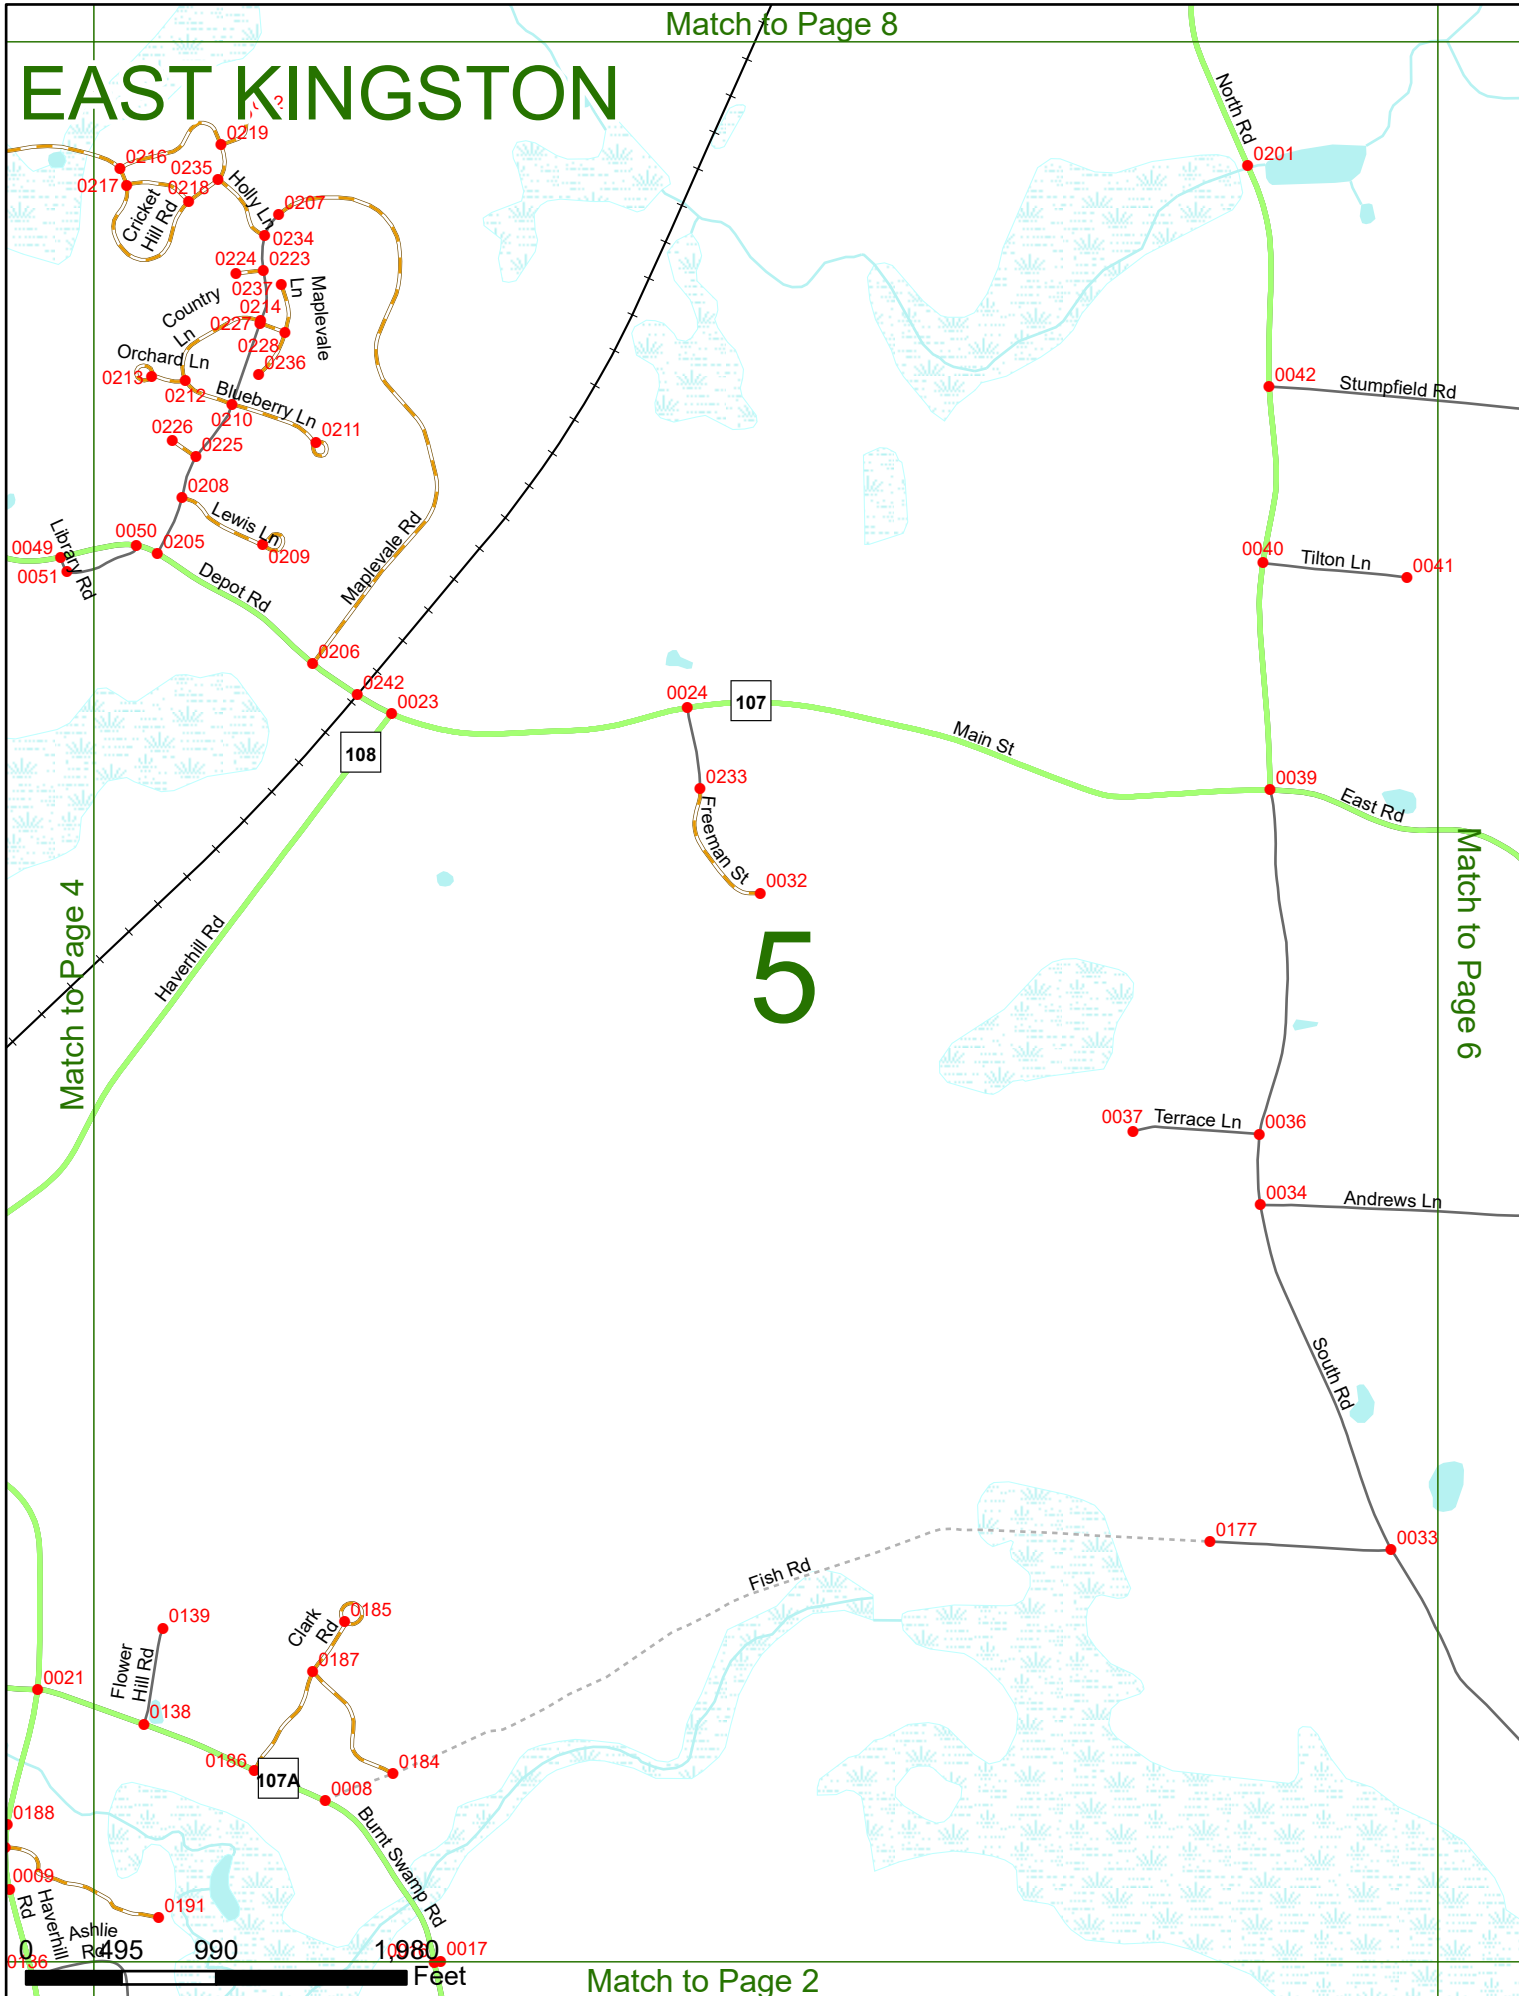

2025 Nodal Reference Bookmap

LEGEND

NHDOT will accept crash locations based on the State of NH Uniform Police Traffic Accident Report.

Crash occurred on:

Option 1 Street Address
 123 Main Street

Option 2 Route No and/or Distance from NESW Intesecting Road, Bridge,
 Street name Intersecting Street Town/County line
 Main Street 500 E Oak Street

Option 3 First Node Distance from First Node Second Node
 515 212 632

Option 4 Route No and/or Mile Marker on Interstate Only NESW Mile (Marker)
 Street name
 189S 700 feet S 36.8

Option 3 – Example

Street Name Loudon Road
First Node 803
Distance from First Node 318 Ft
Second Node 813

3

Match to Page 0

Match to Page 2

Match to Page 0

EAST KINGSTON

Match to Page 7

Match to Page 0

Match to Page 5

Match to Page 1

4

EAST KINGSTON

5

EAST KINGSTON

Match to Page 5

6

Match to Page 0