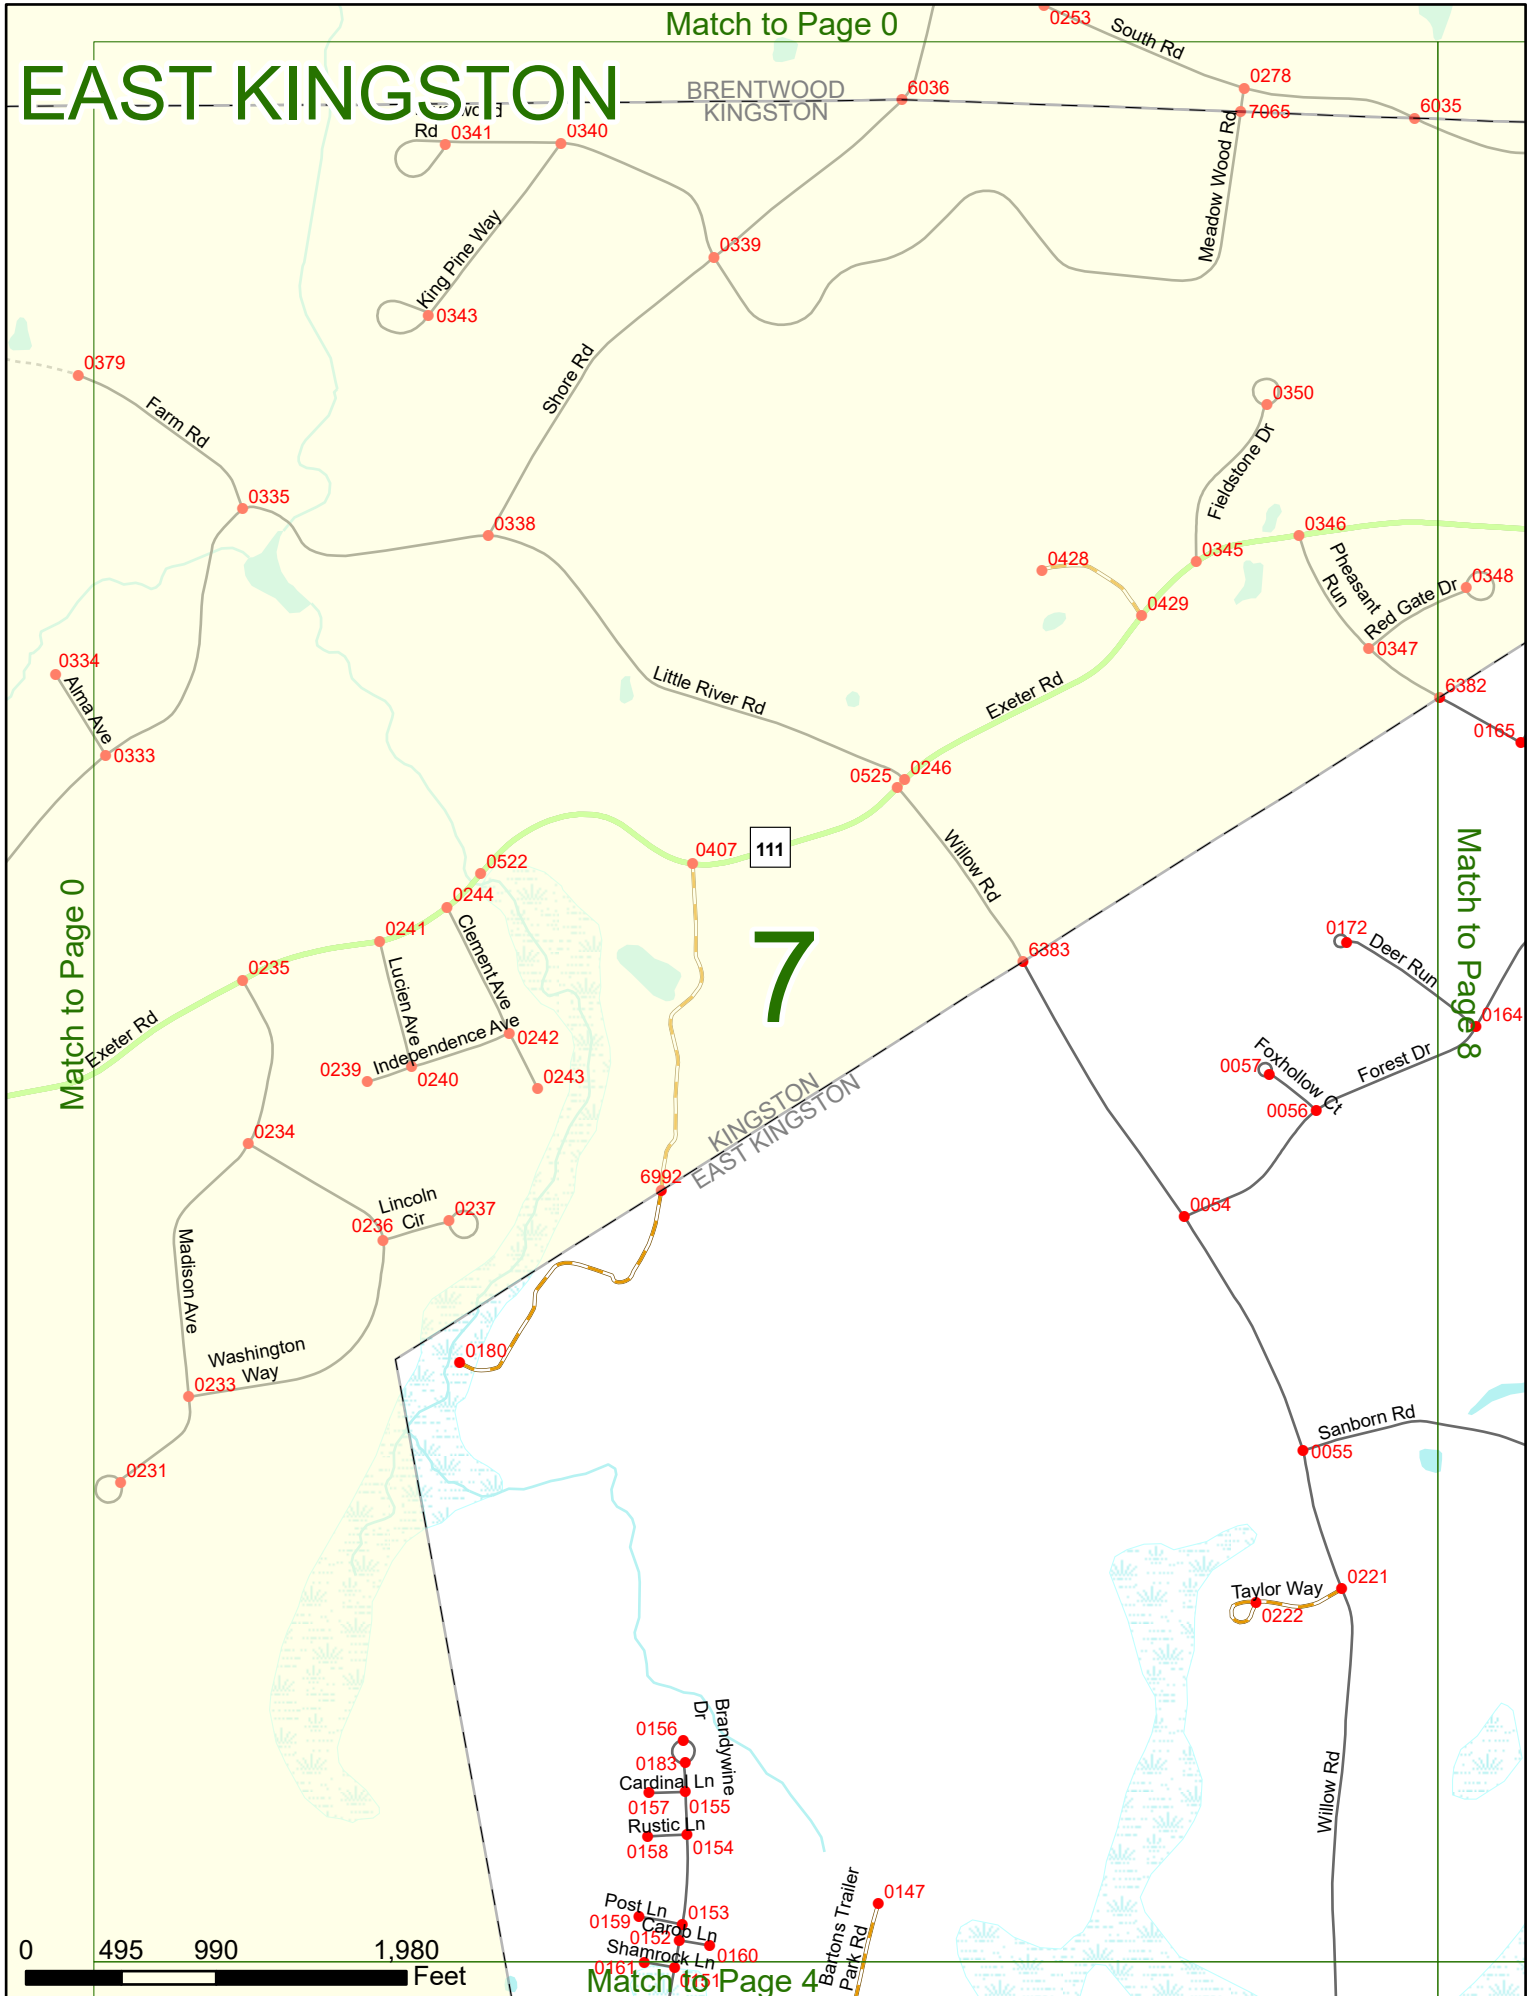

EAST KINGSTON

Match to Page 0

BRENTWOOD KINGSTON

7

KINGSTON EAST KINGSTON

111

Match to Page 0

Match to Page 8

Match to Page 4