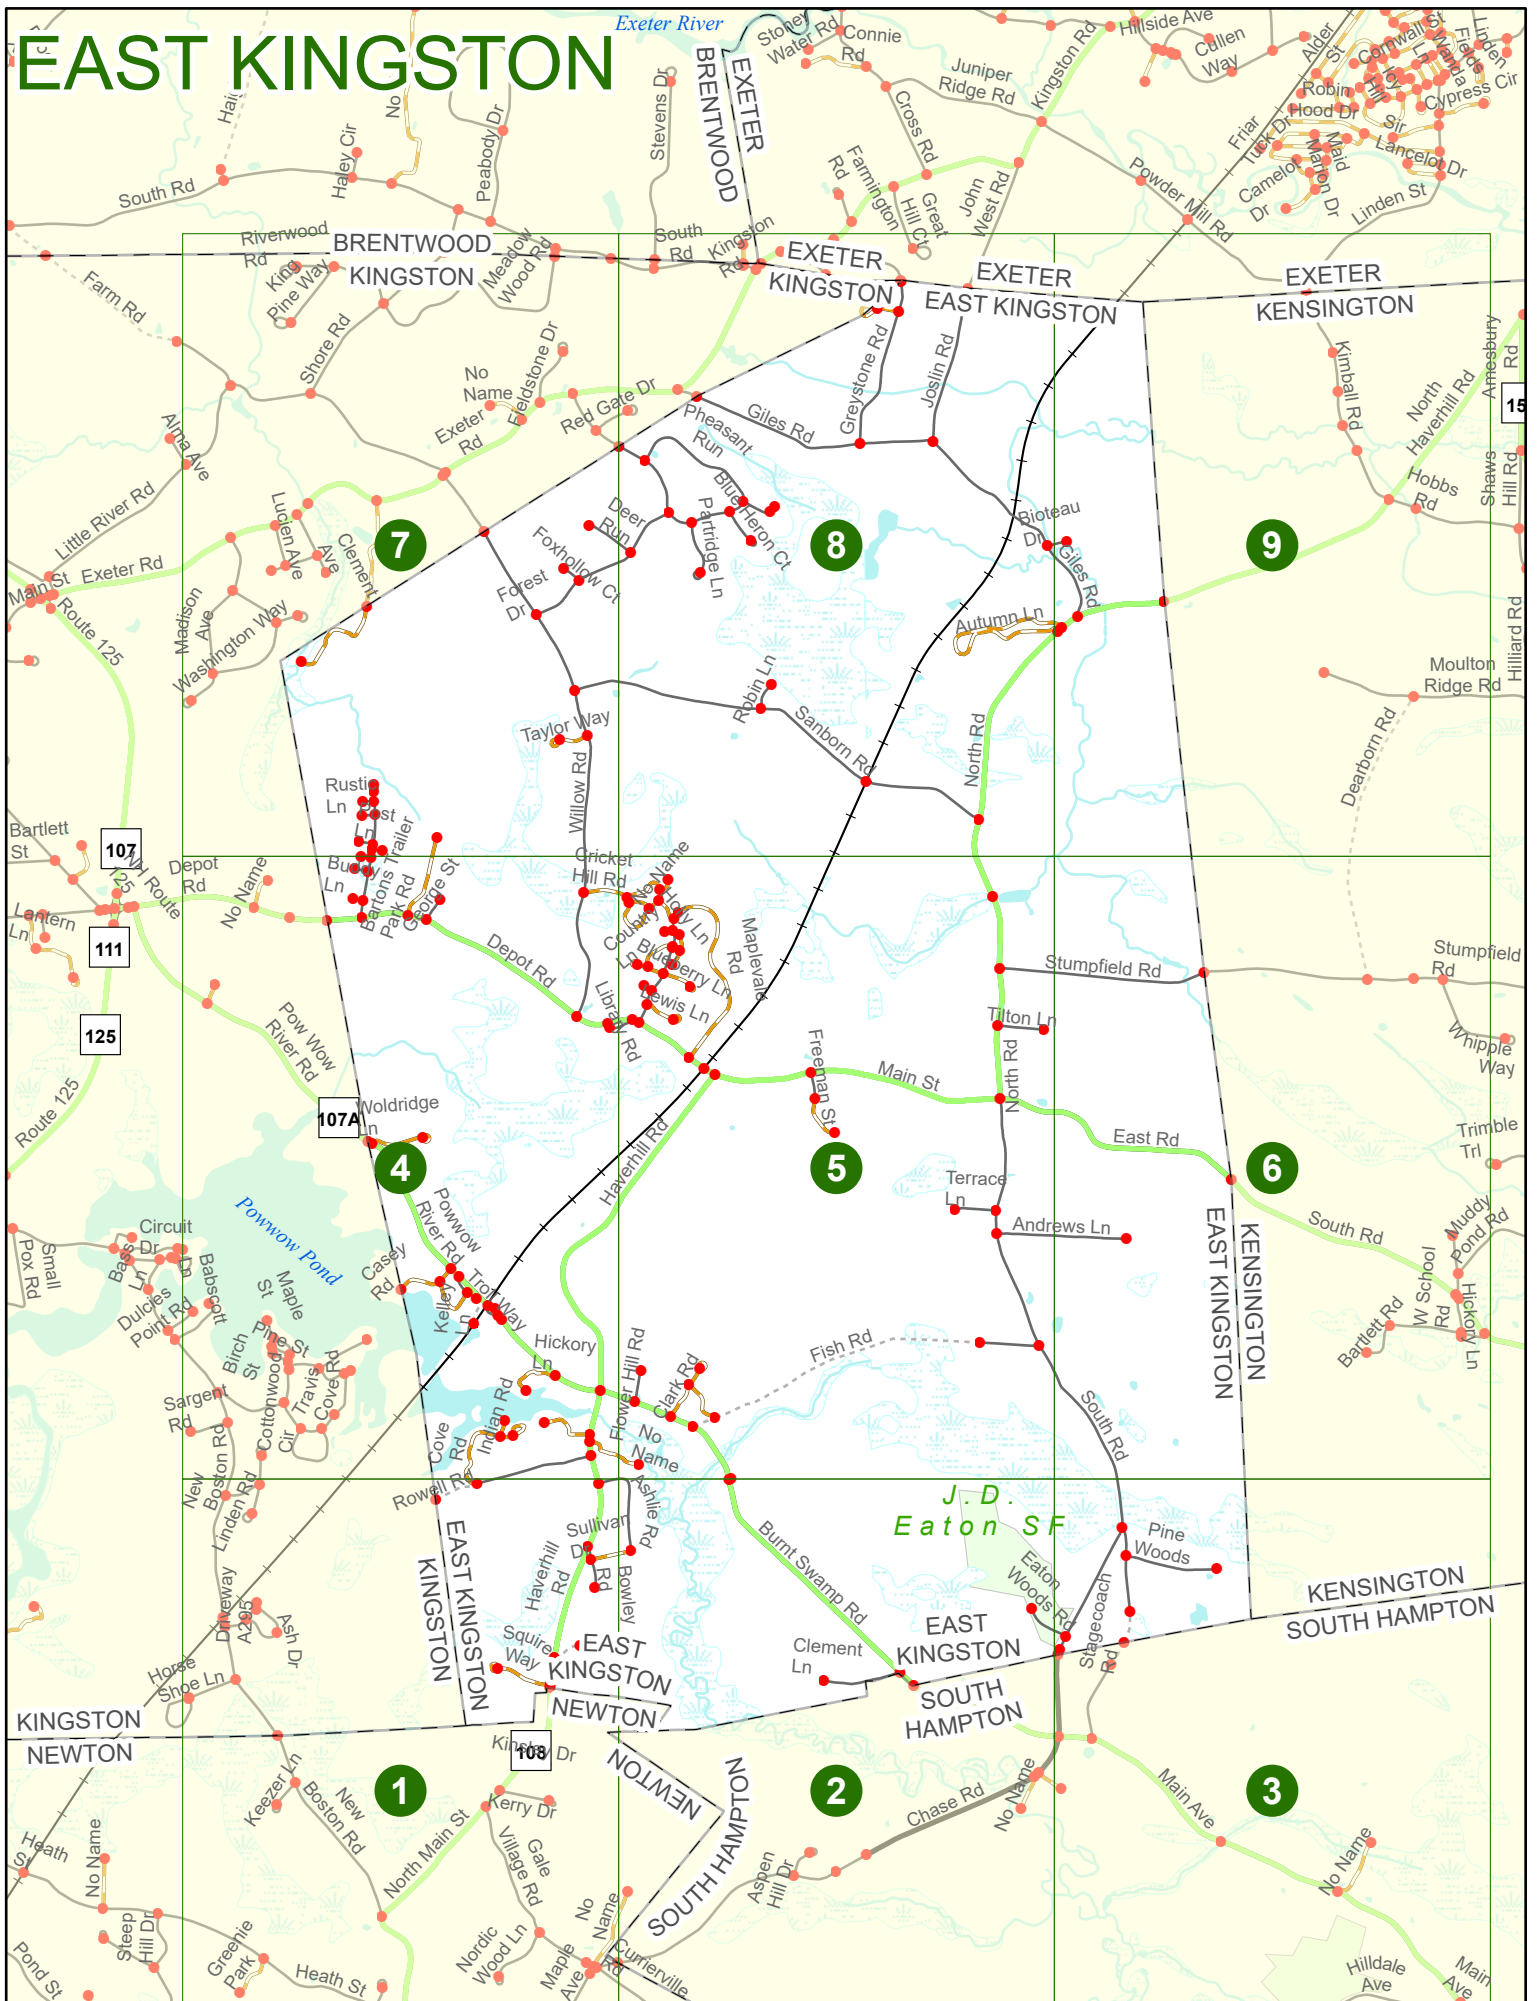

EAST KINGSTON