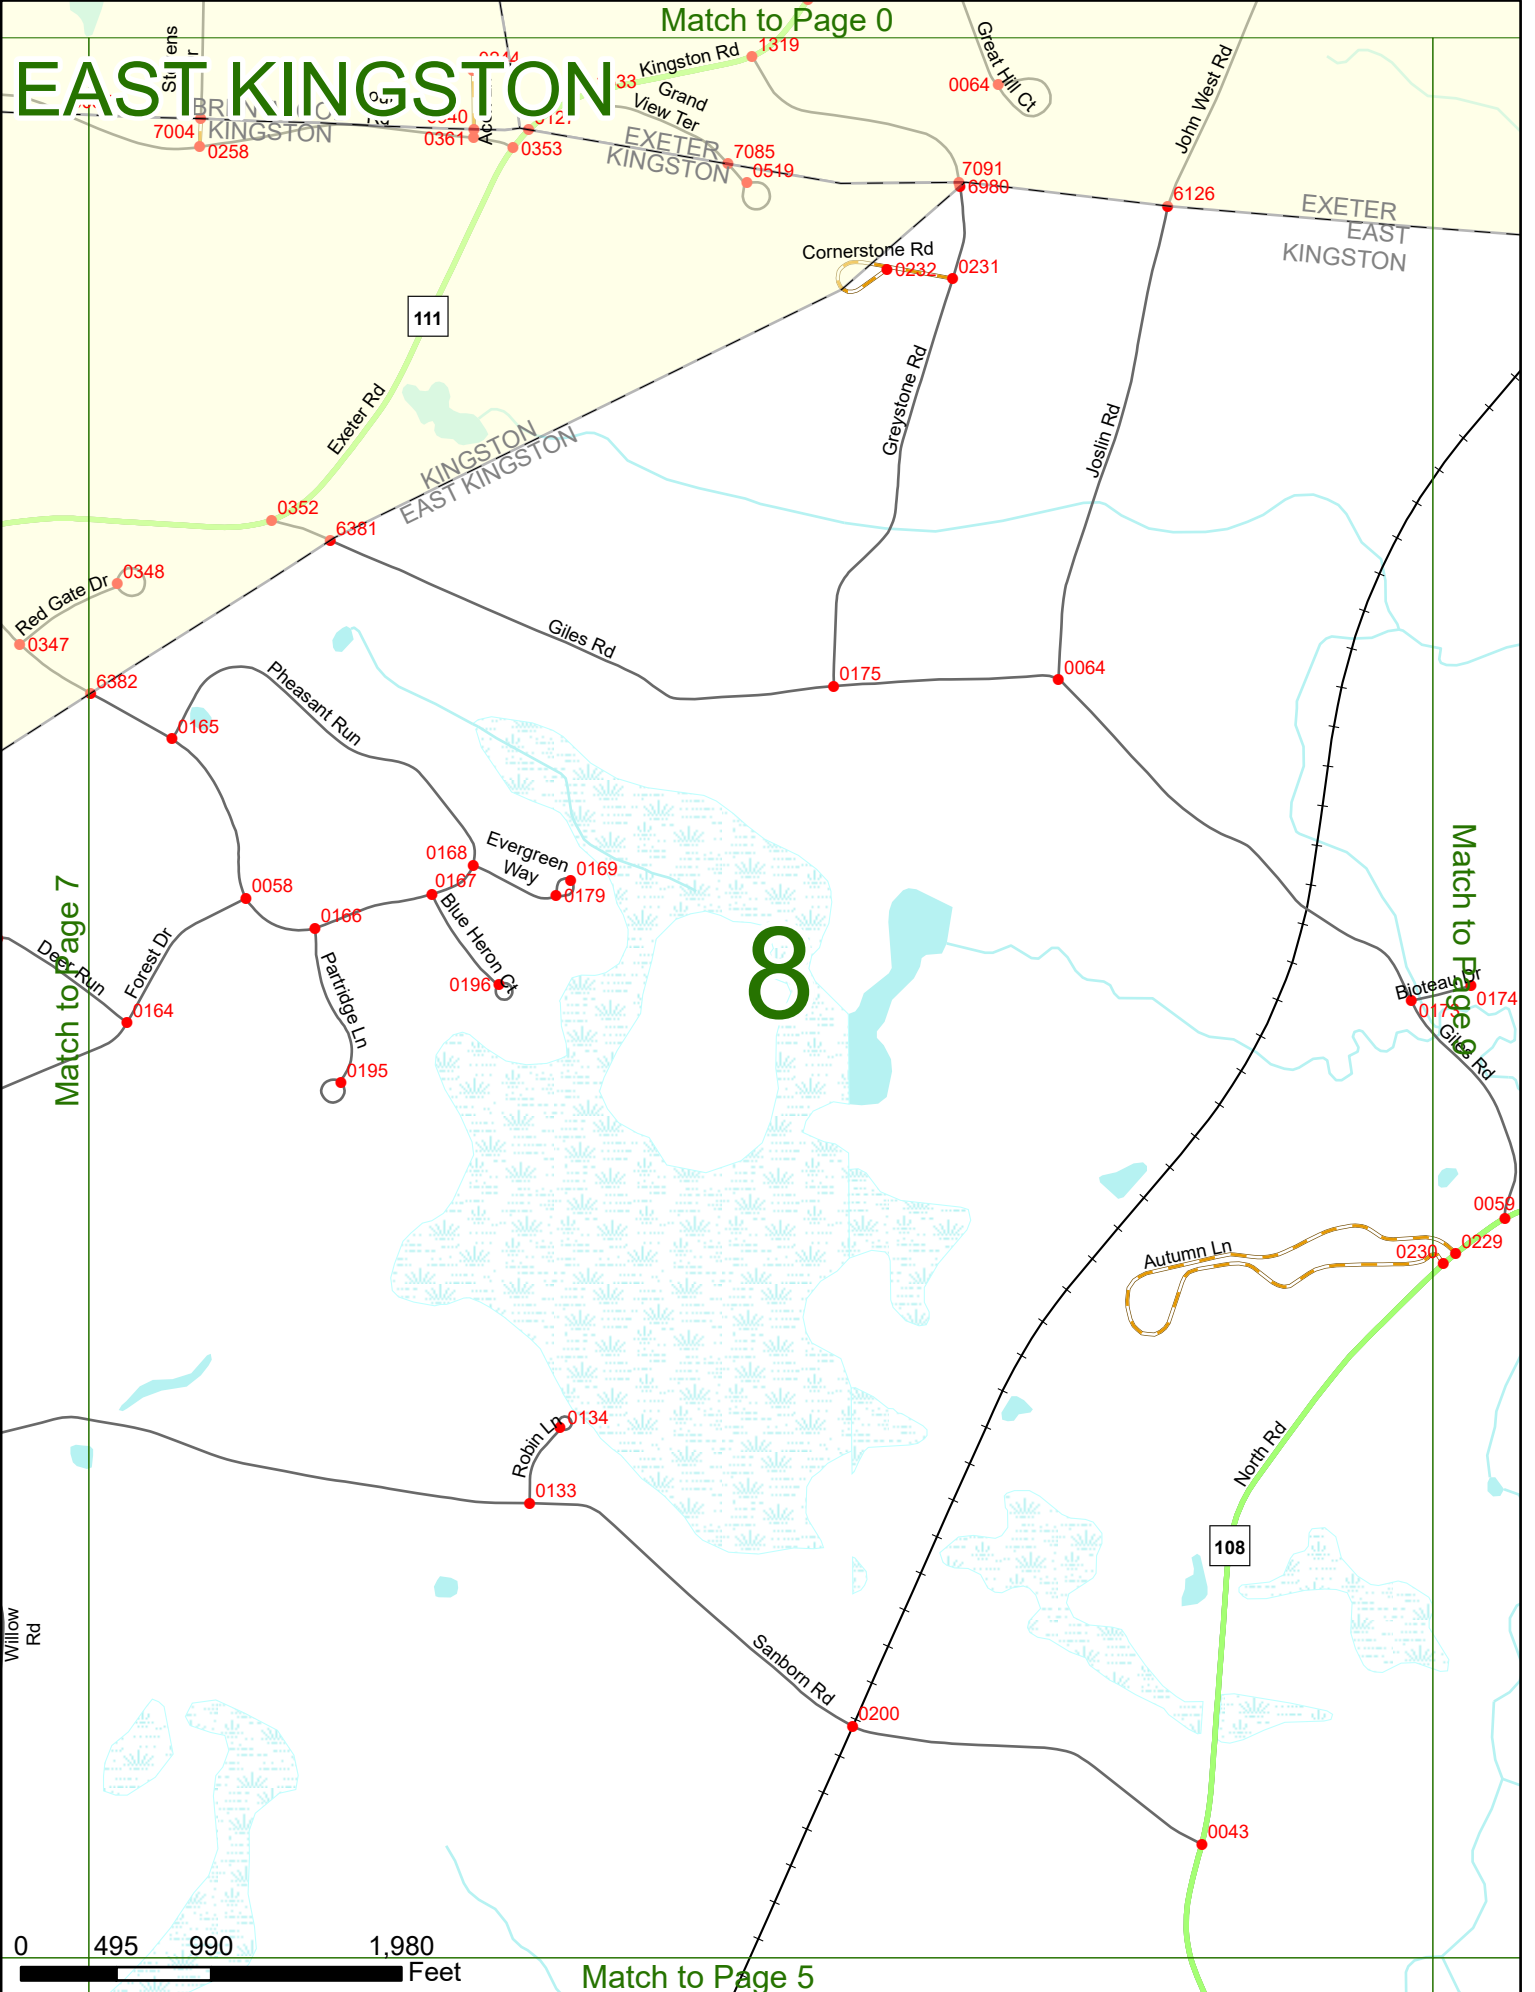

EAST KINGSTON

Match to Page 0

Match to Page 4

0 495 990 1,980 Feet

Match to Page 5