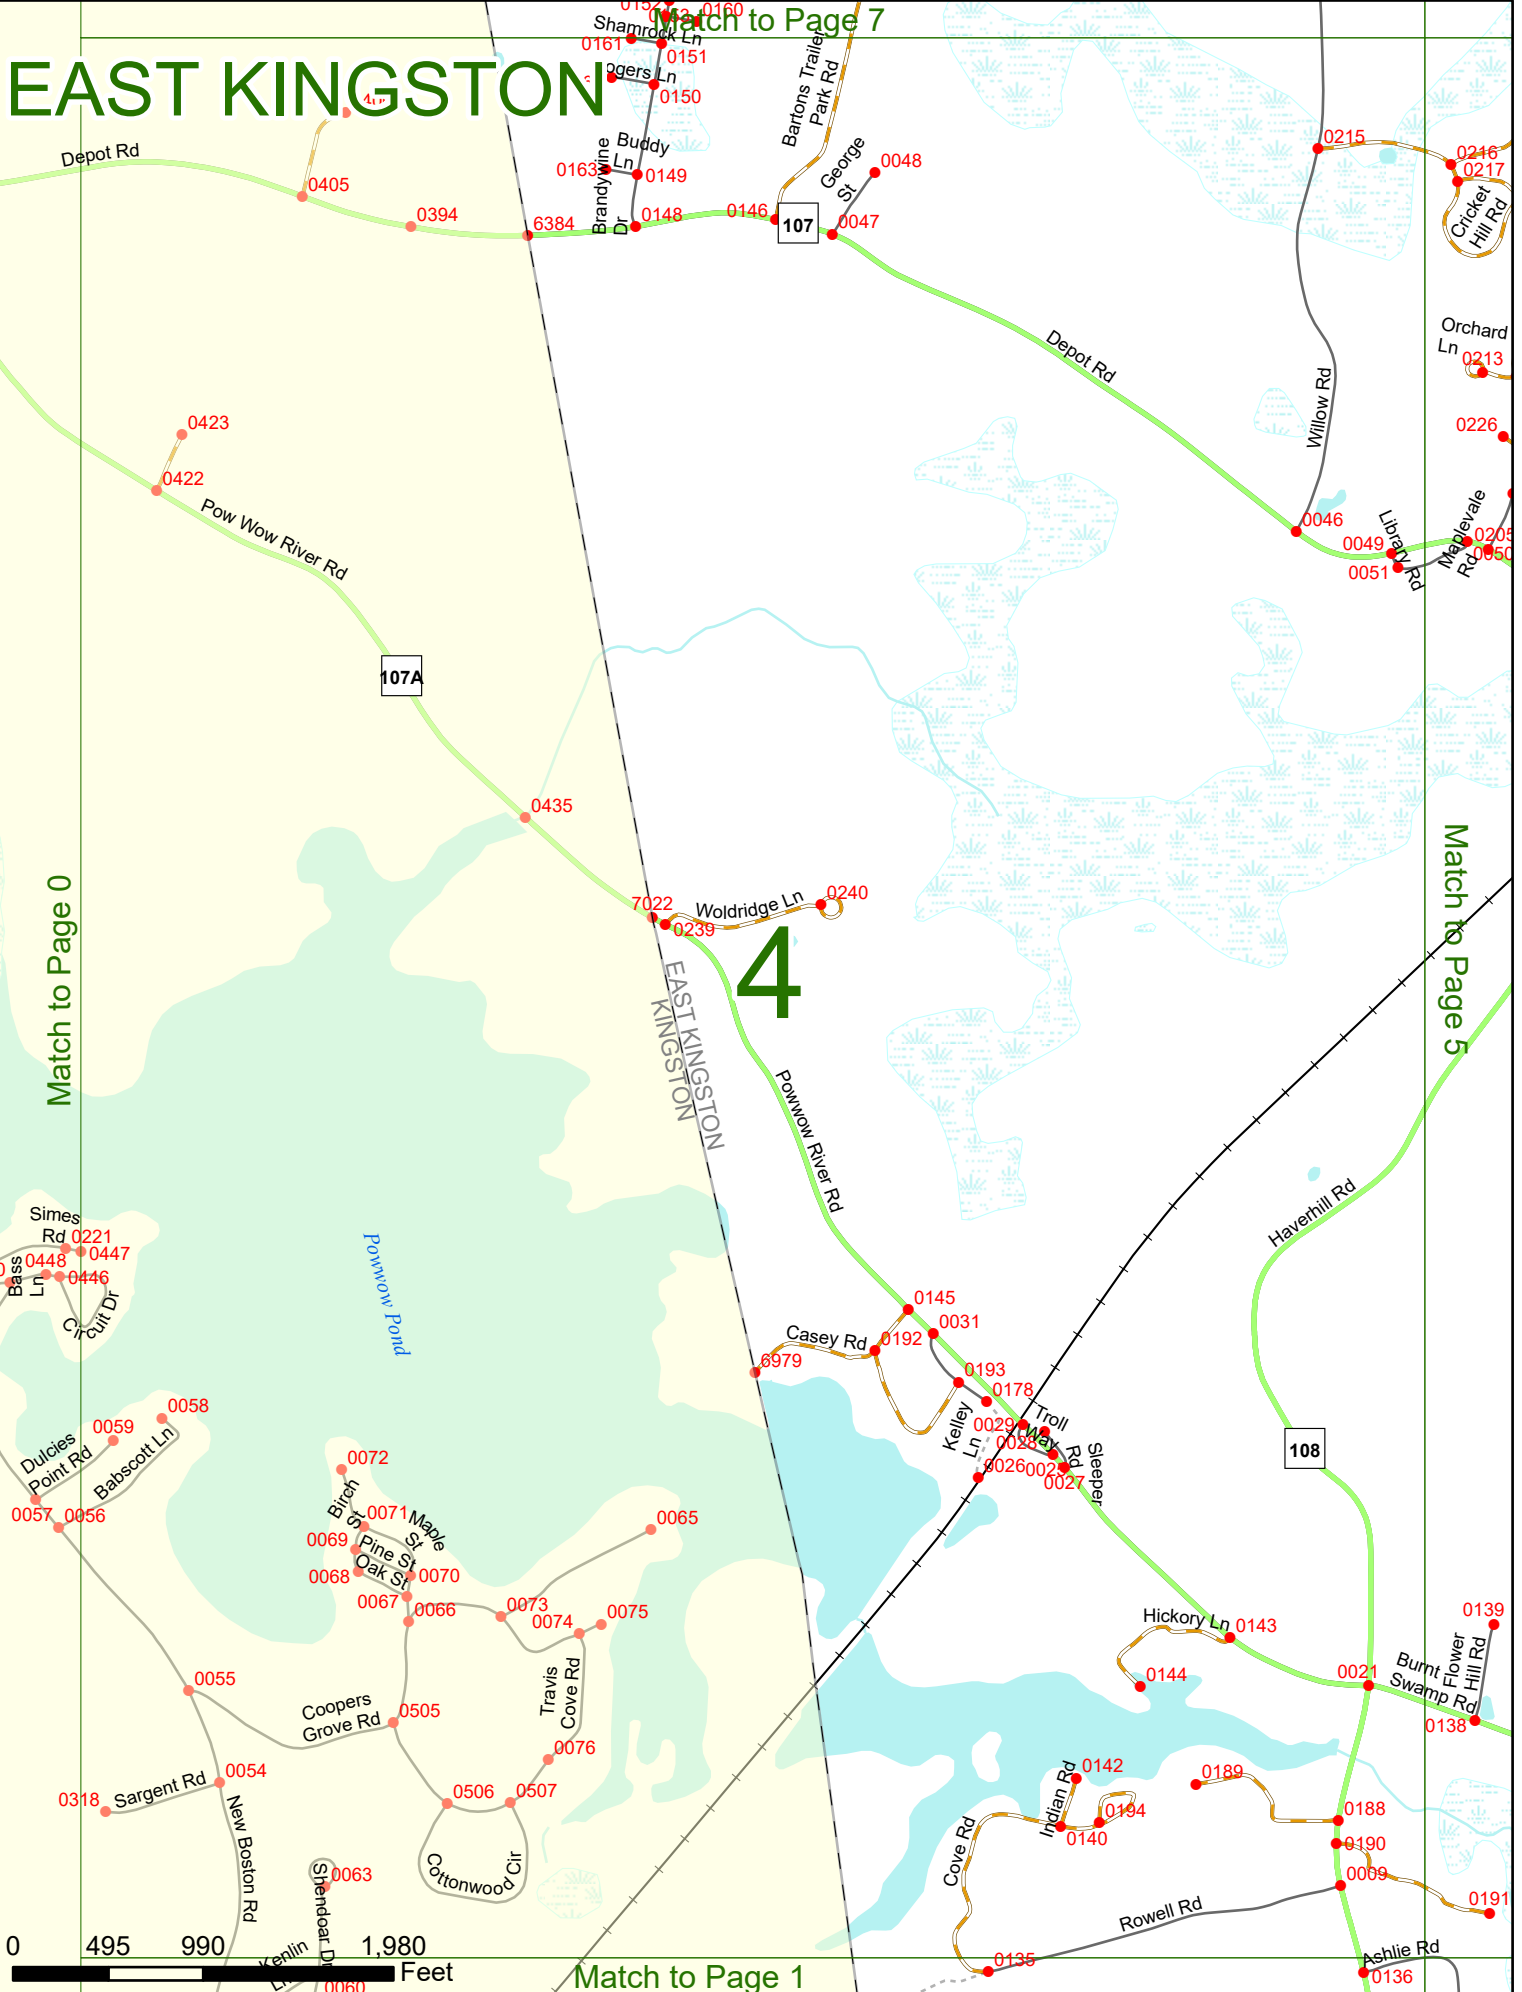

2025 Nodal Reference Bookmap

LEGEND

NHDOT will accept crash locations based on the State of NH Uniform Police Traffic Accident Report.

Crash occurred on:

Option 1 Street Address
 123 Main Street

Option 2 Route No and/or Distance from NESW Intesecting Road, Bridge,
 Street name Intersecting Street Town/County line
 Main Street 500 E Oak Street

Option 3 First Node Distance from First Node Second Node
 515 212 632

Option 4 Route No and/or Mile Marker on Interstate Only NESW Mile (Marker)
 Street name
 189S 700 feet S 36.8

Option 3 – Example

Street Name Loudon Road
First Node 803
Distance from First Node 318 Ft
Second Node 813

3

Match to Page 0

Match to Page 2

Match to Page 0

EAST KINGSTON

Match to Page 7

Match to Page 0

Match to Page 5

Match to Page 1

4

EAST KINGSTON

5

EAST KINGSTON

Match to Page 5

6

Match to Page 0