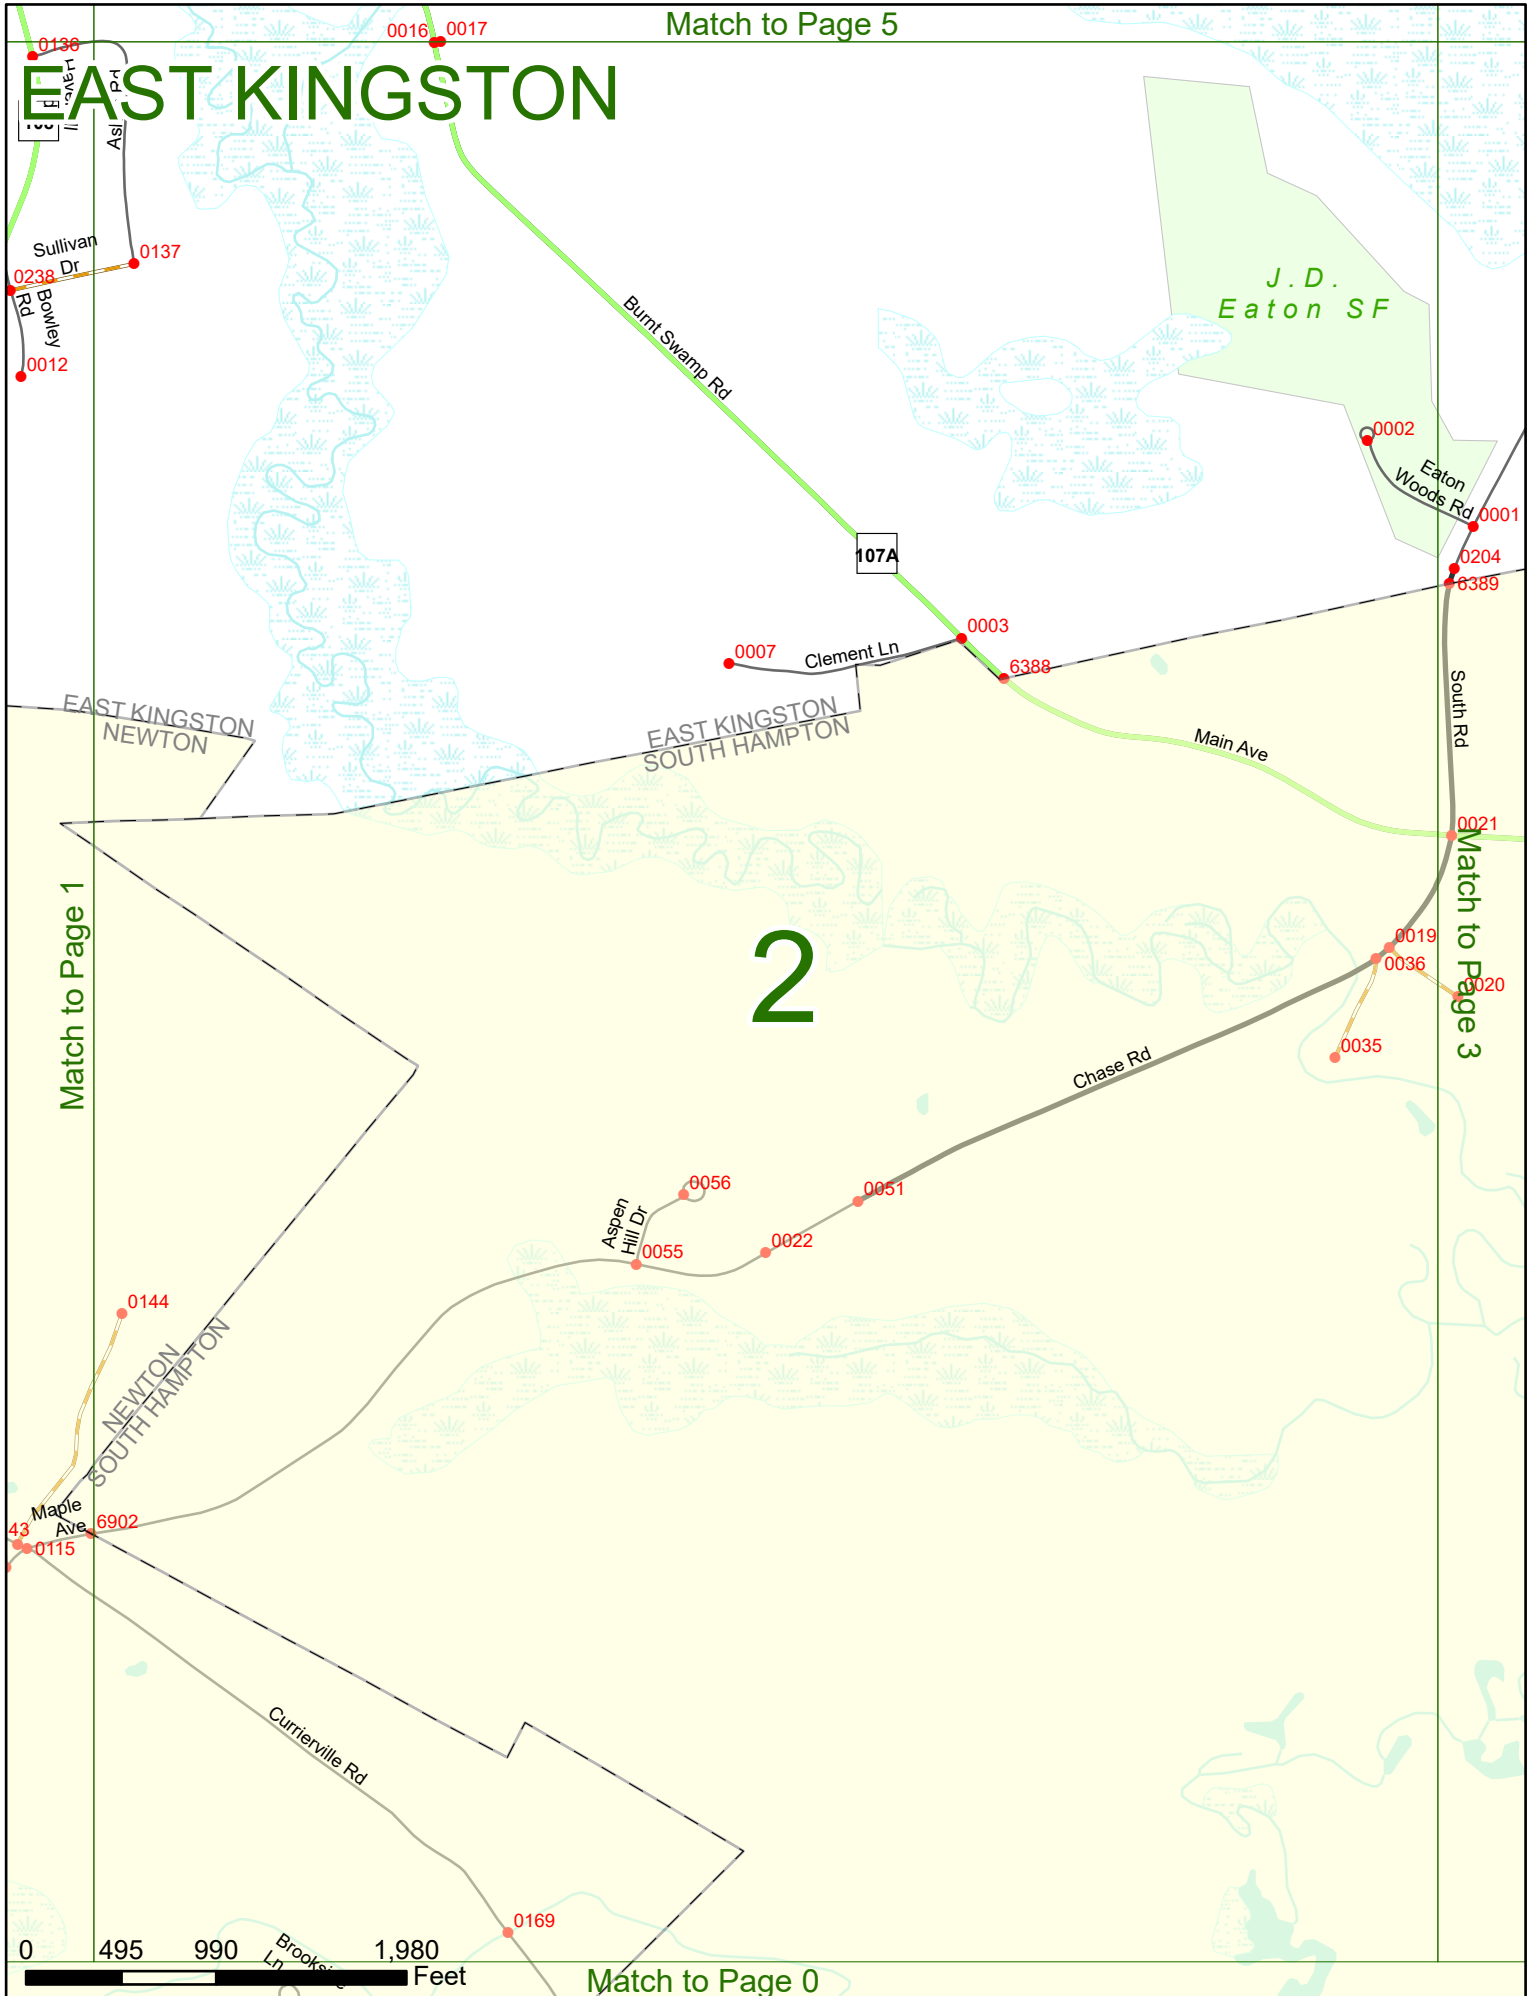

EAST KINGSTON

Match to Page 1

Match to Page 3