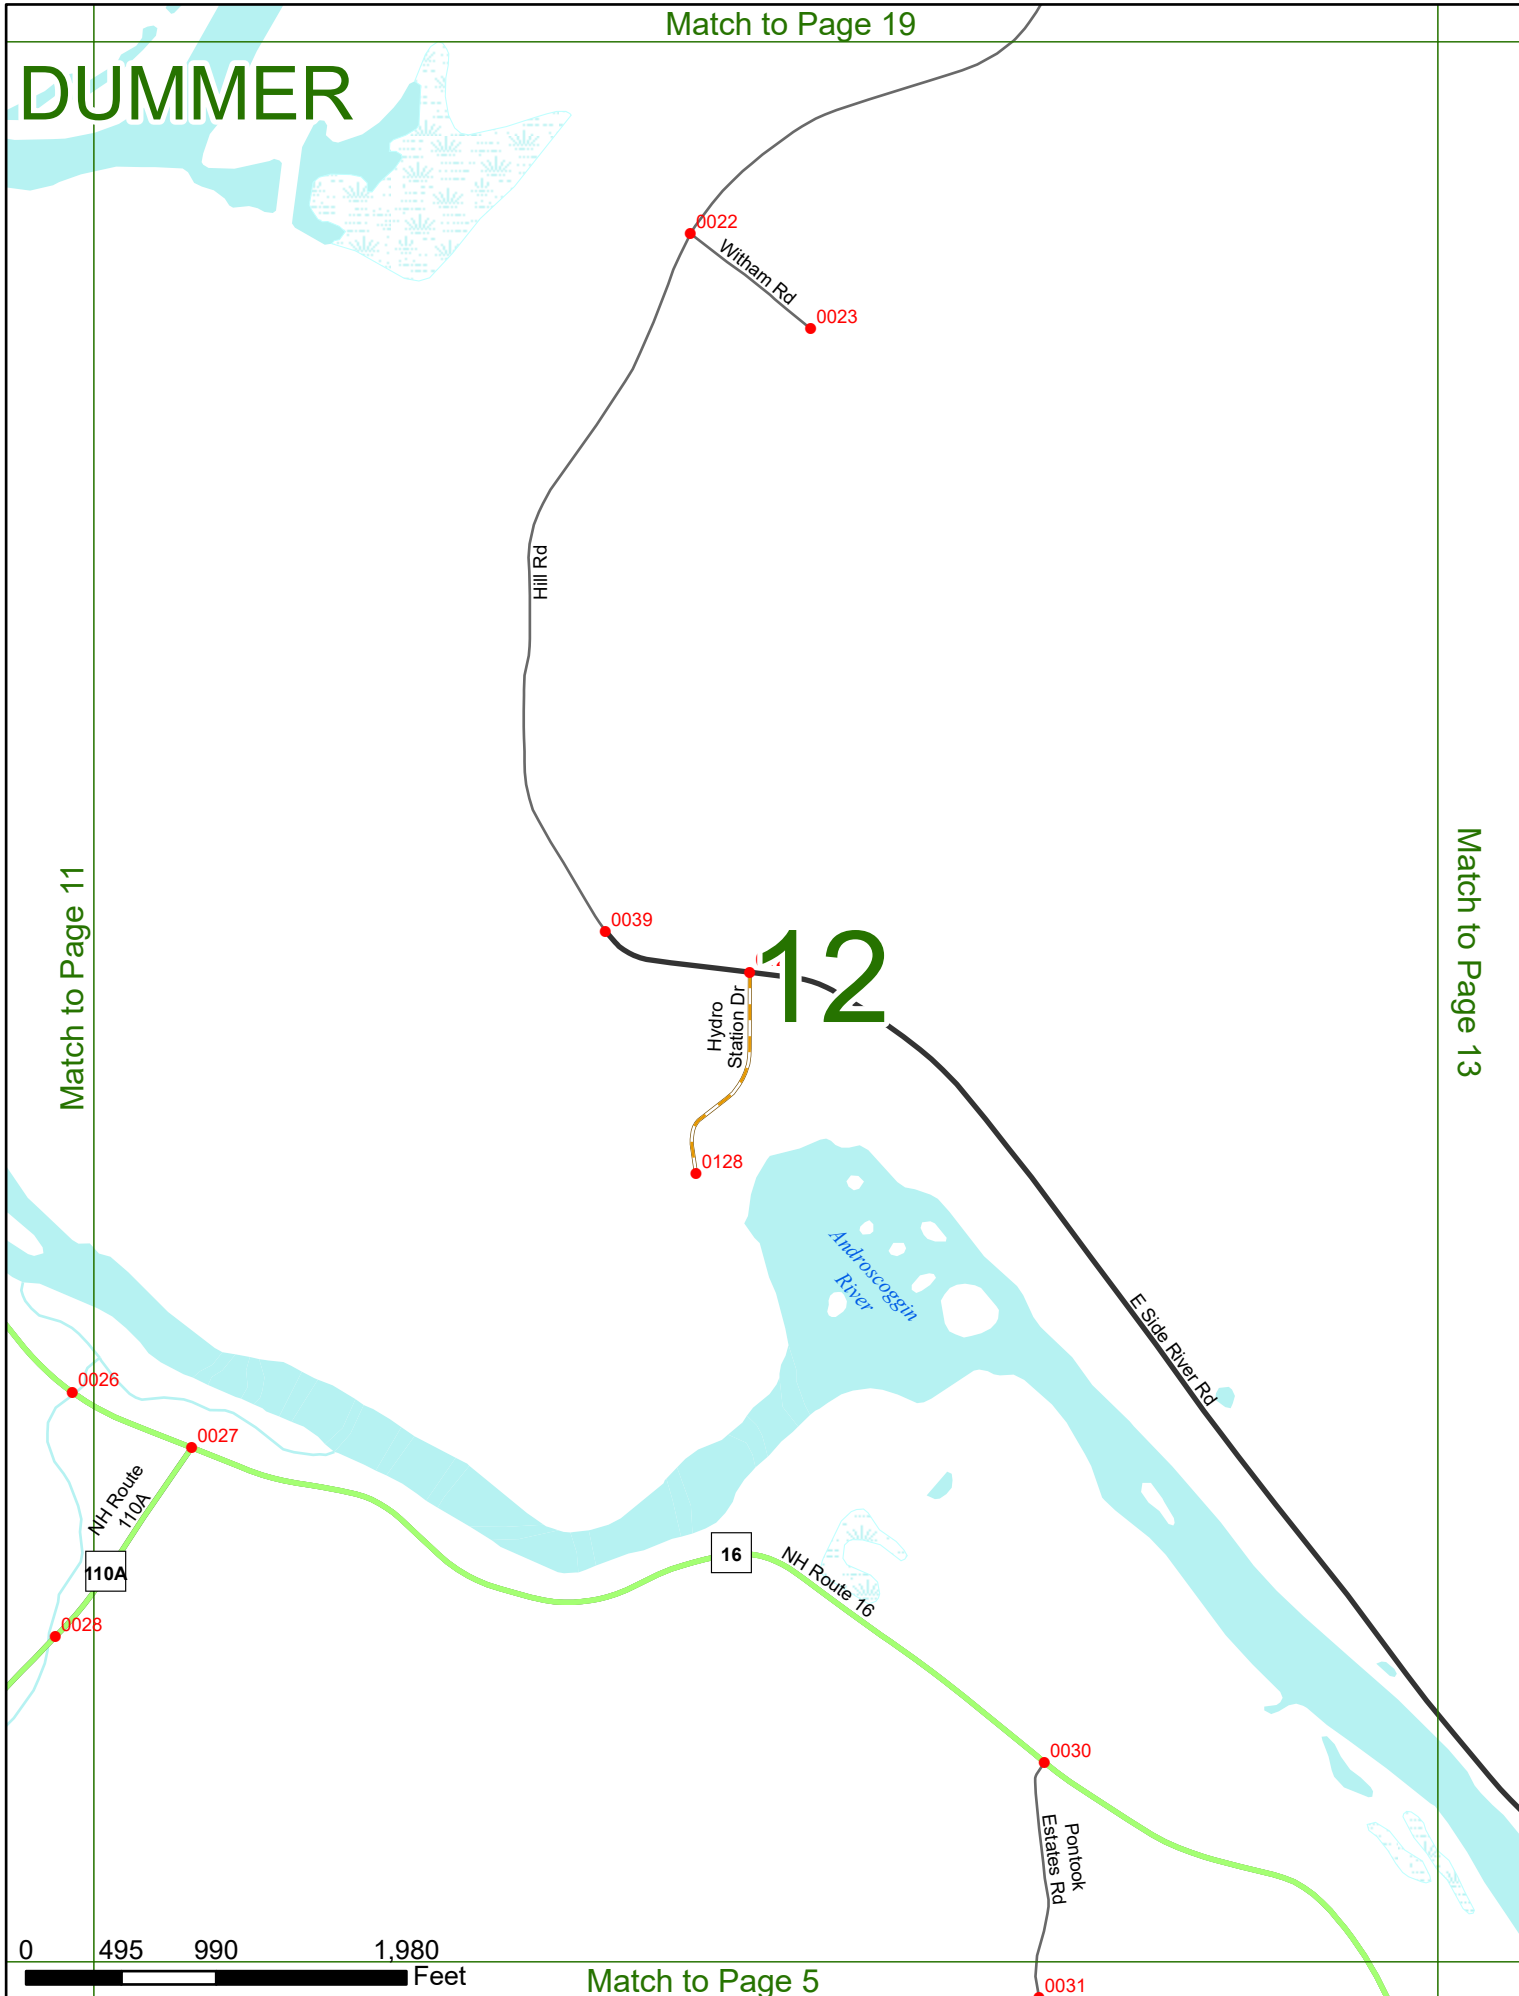

Match to Page 19

DUMMER

Match to Page 11

Match to Page 13

12

Match to Page 5