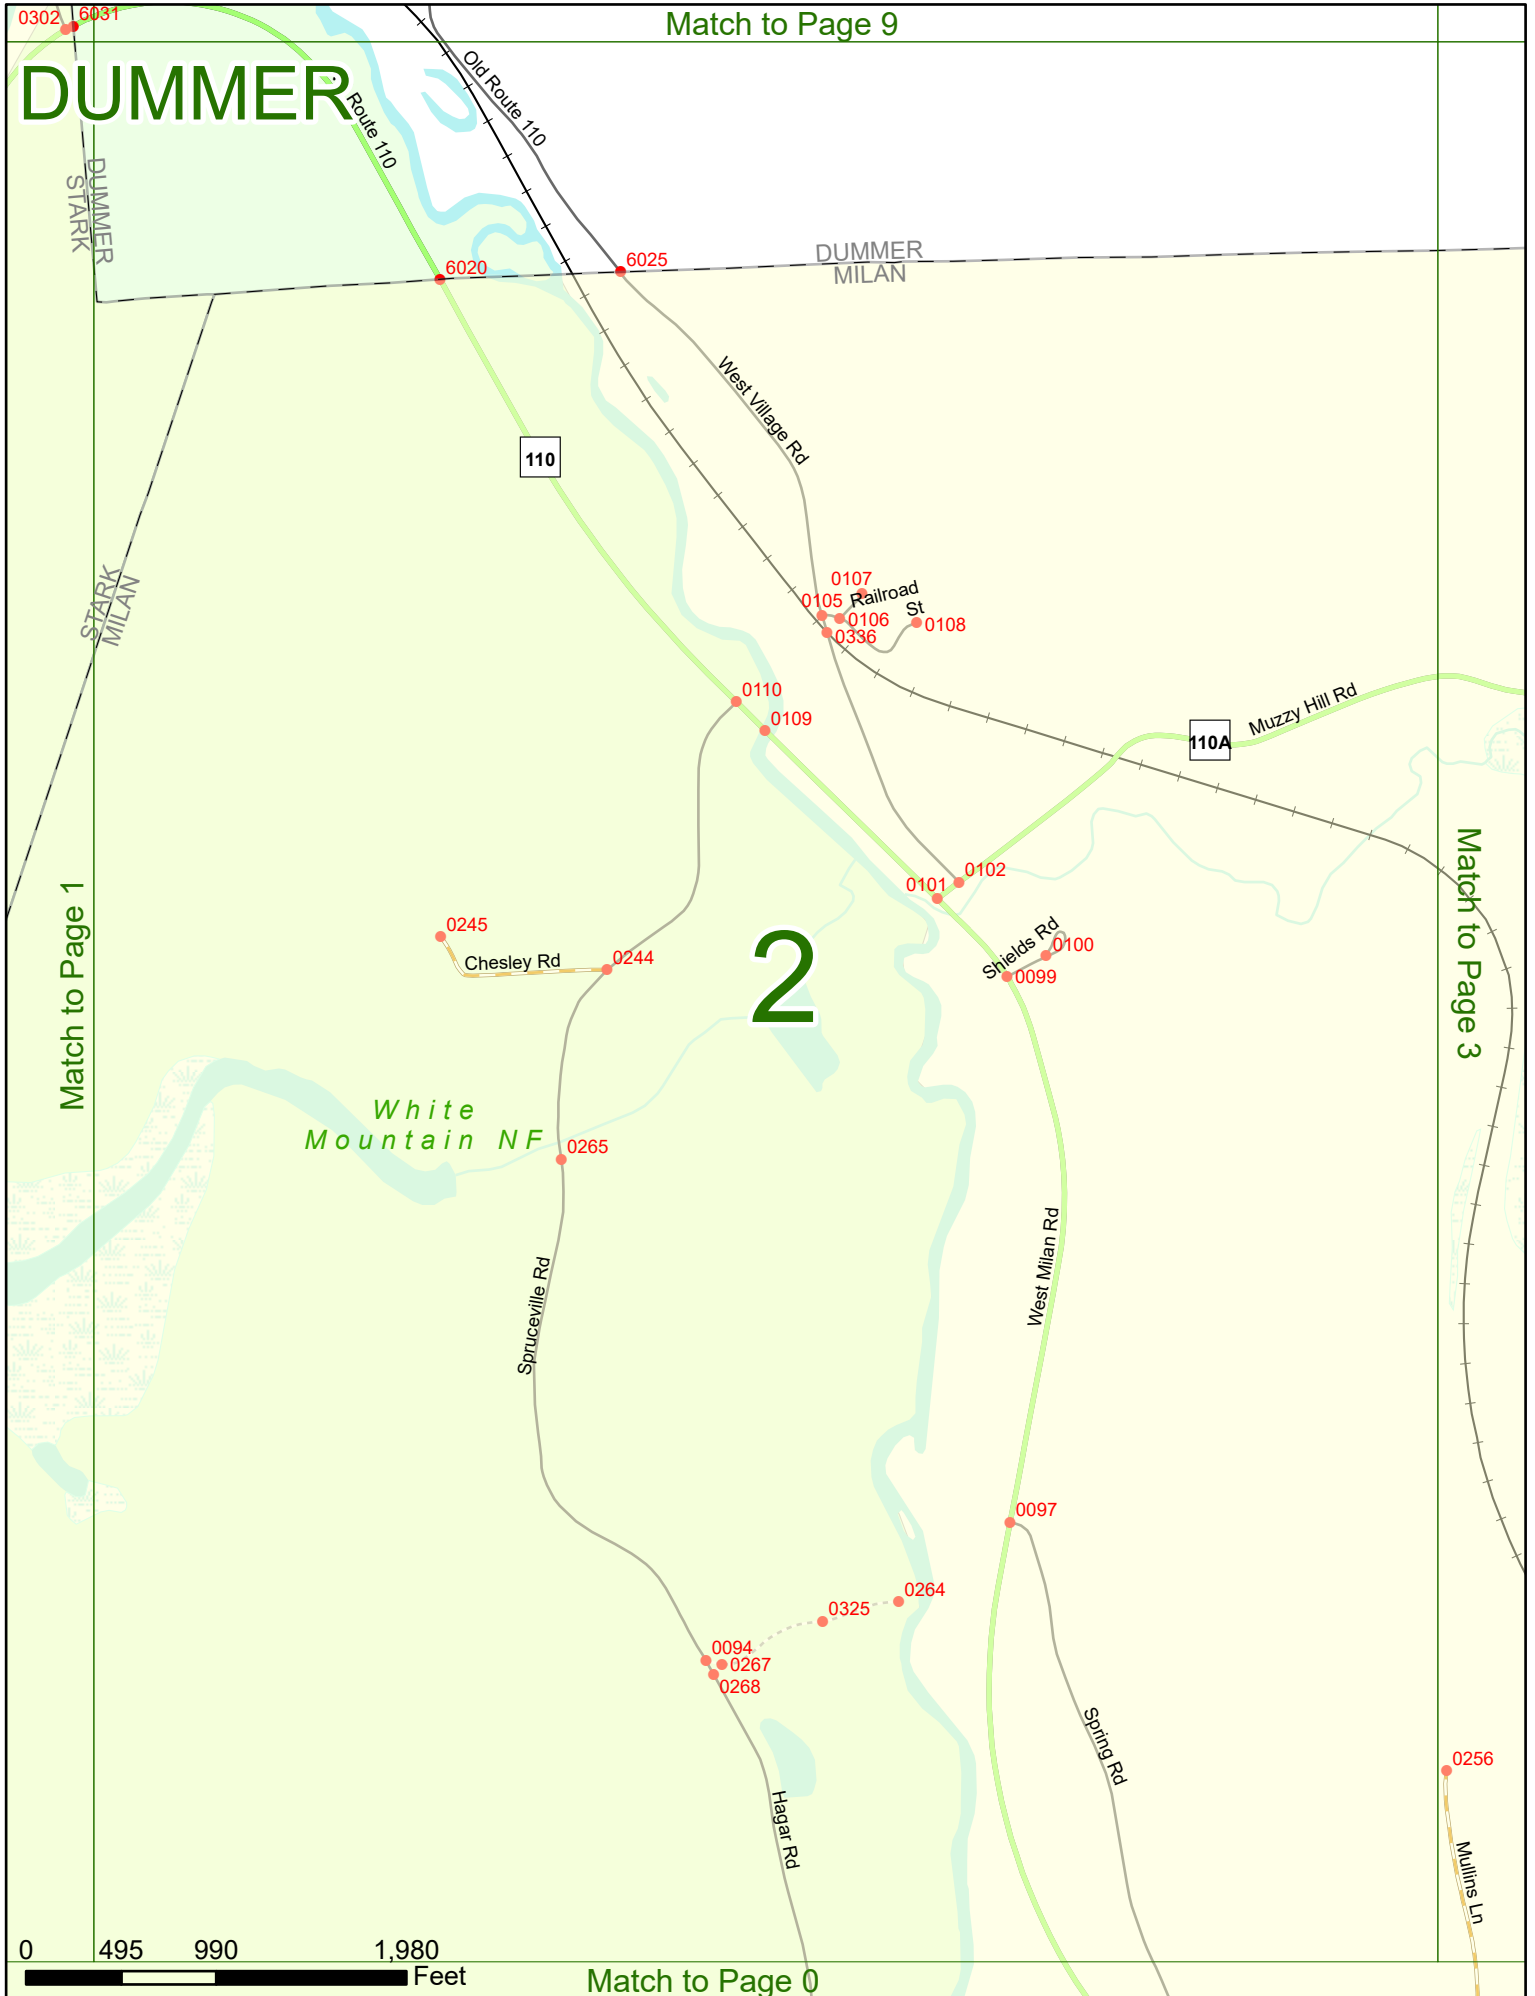

Match to Page 9

DUMMER

2

Match to Page 1

Match to Page 3

0 495 990 1,980 Feet

Match to Page 0