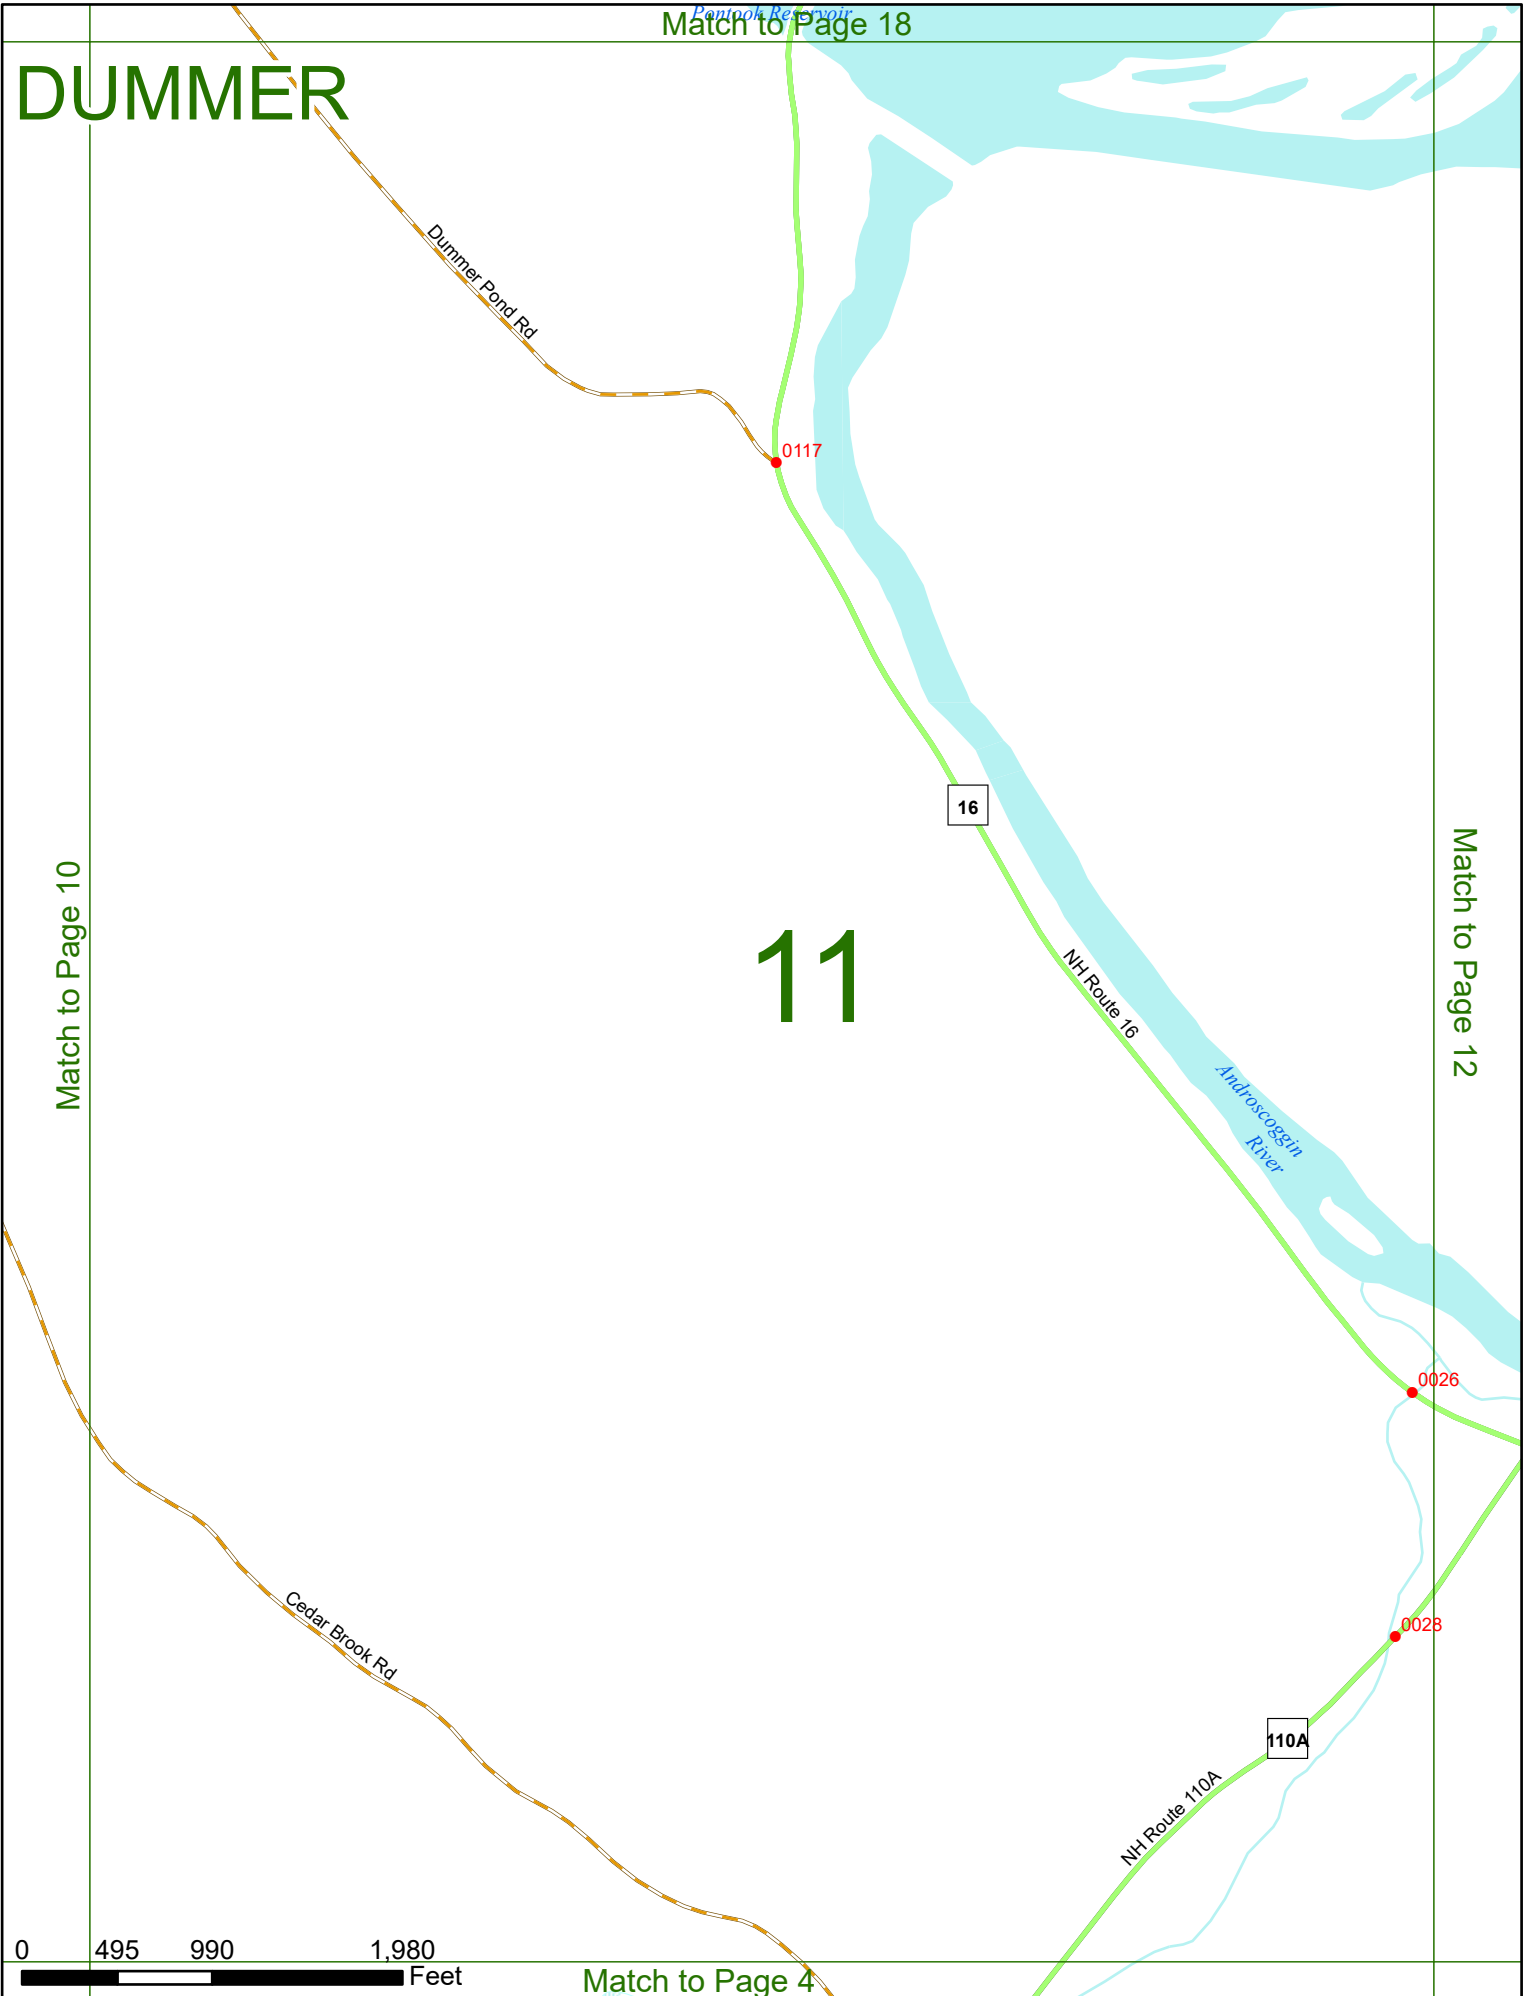

Match to Page 18

DUMMER

Dummer Pond Rd

0117

16

11

NH Route 16

Androscoegin River

Match to Page 12

Match to Page 10

Cedar Brook Rd

0026

002B

110A

NH Route 110A

0 495 990 1,980 Feet

Match to Page 4