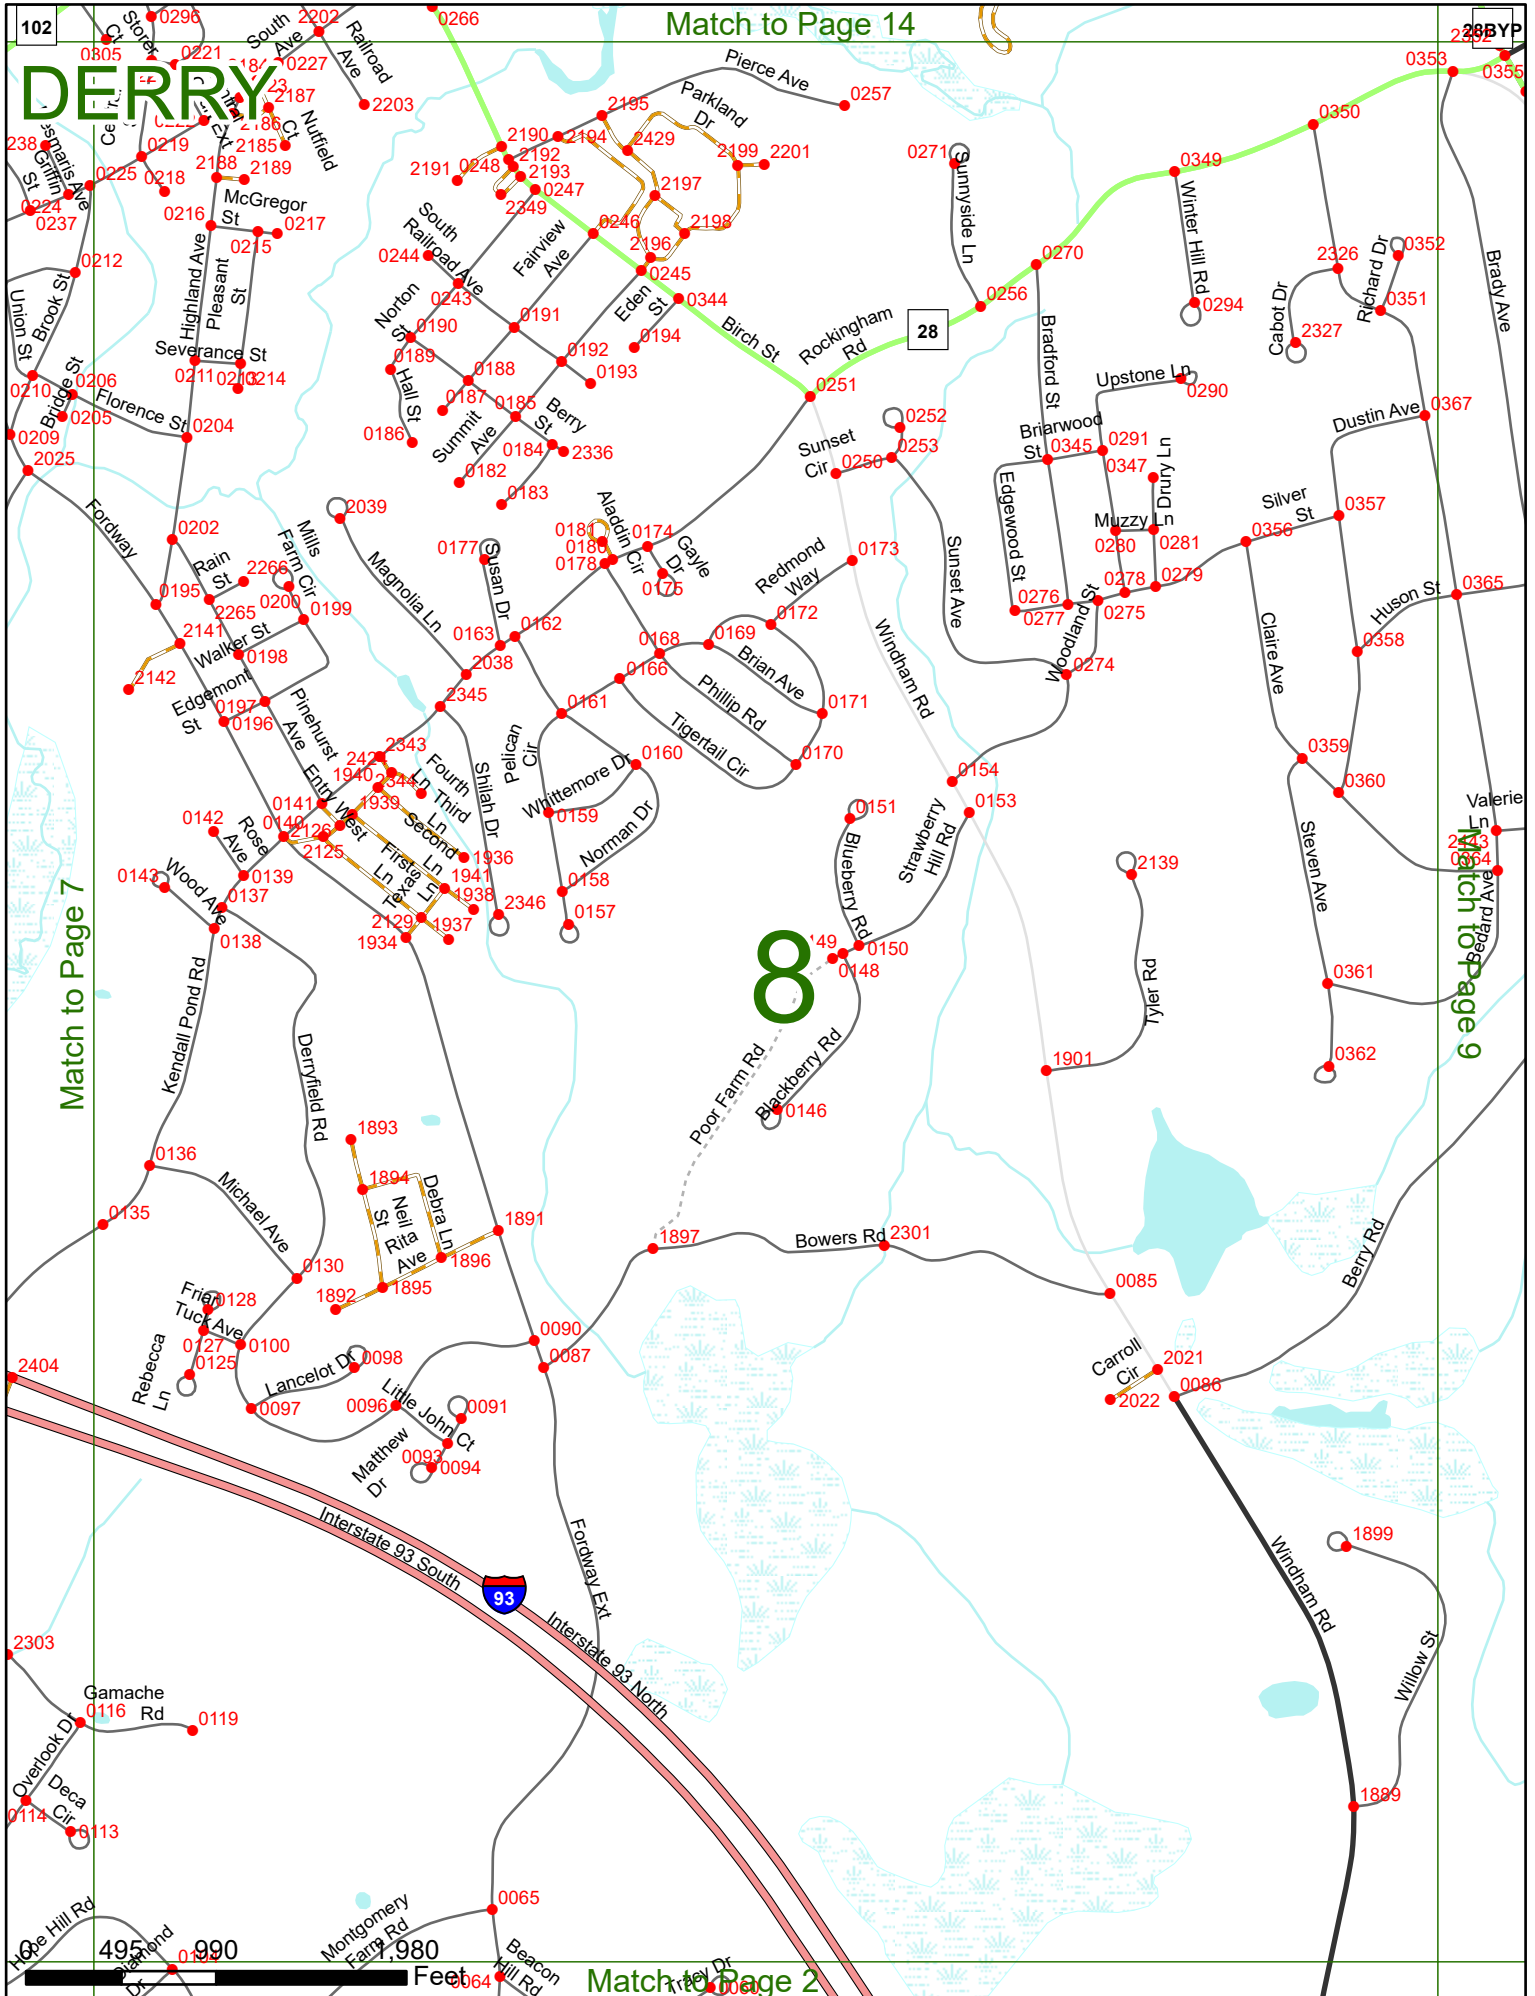

Match to Page 14

DERRY

28BYB

Match to Page 7

Match to Page 9

8

Match to Page 2

Feet