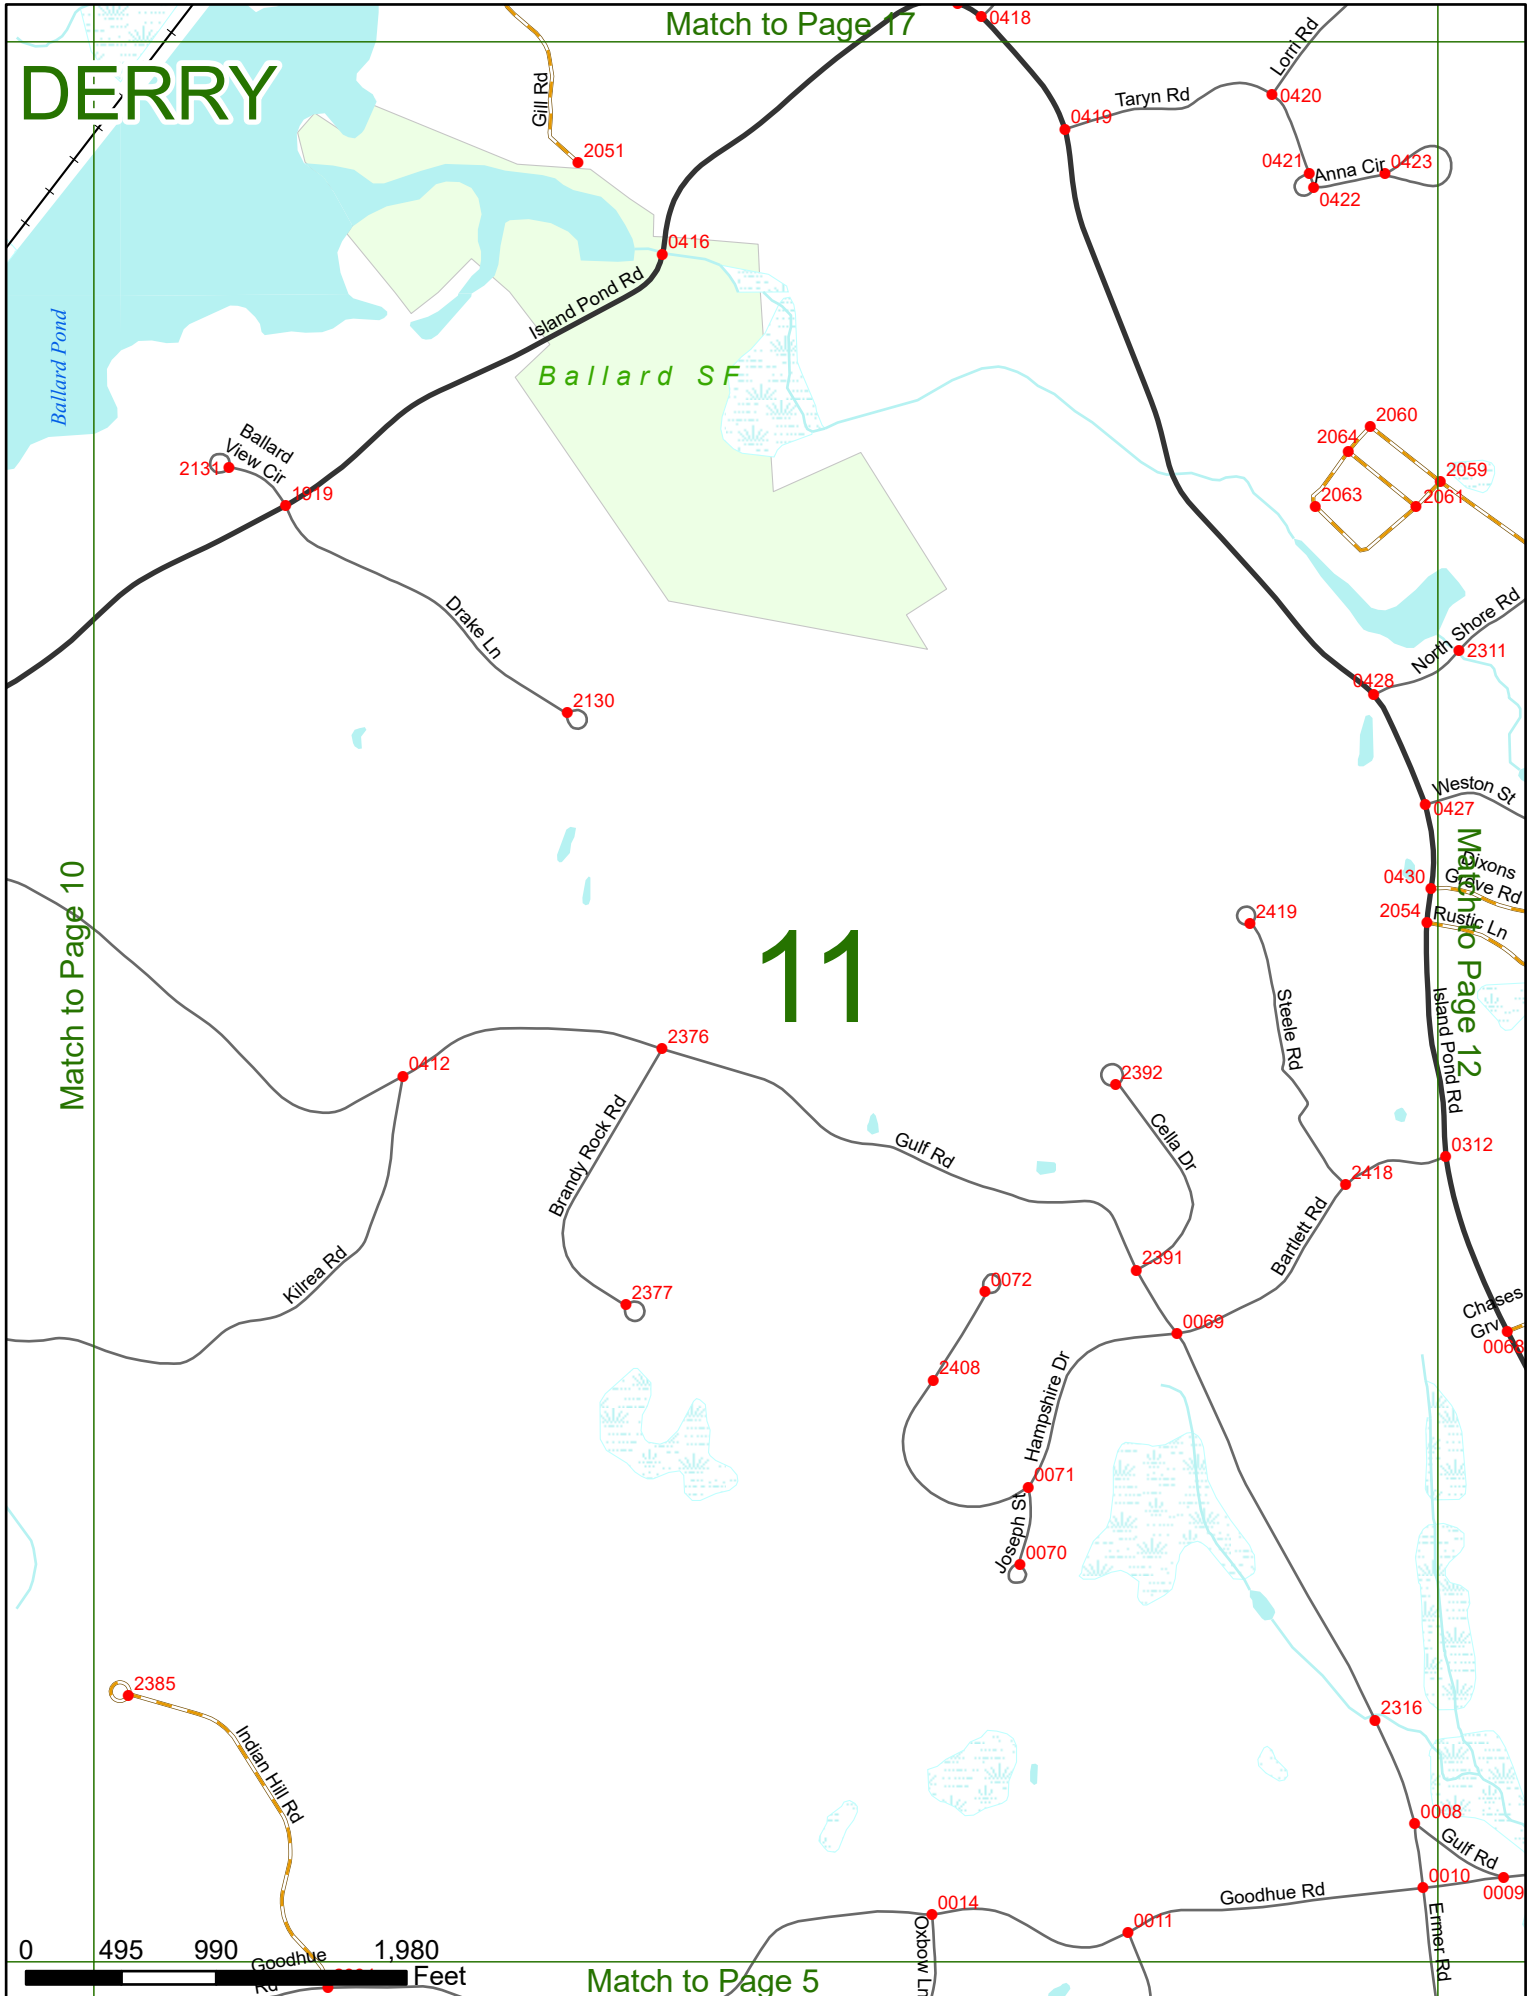

DERRY

Match to Page 17

Ballard SF

11

Match to Page 10

Match to Page 12

Match to Page 5