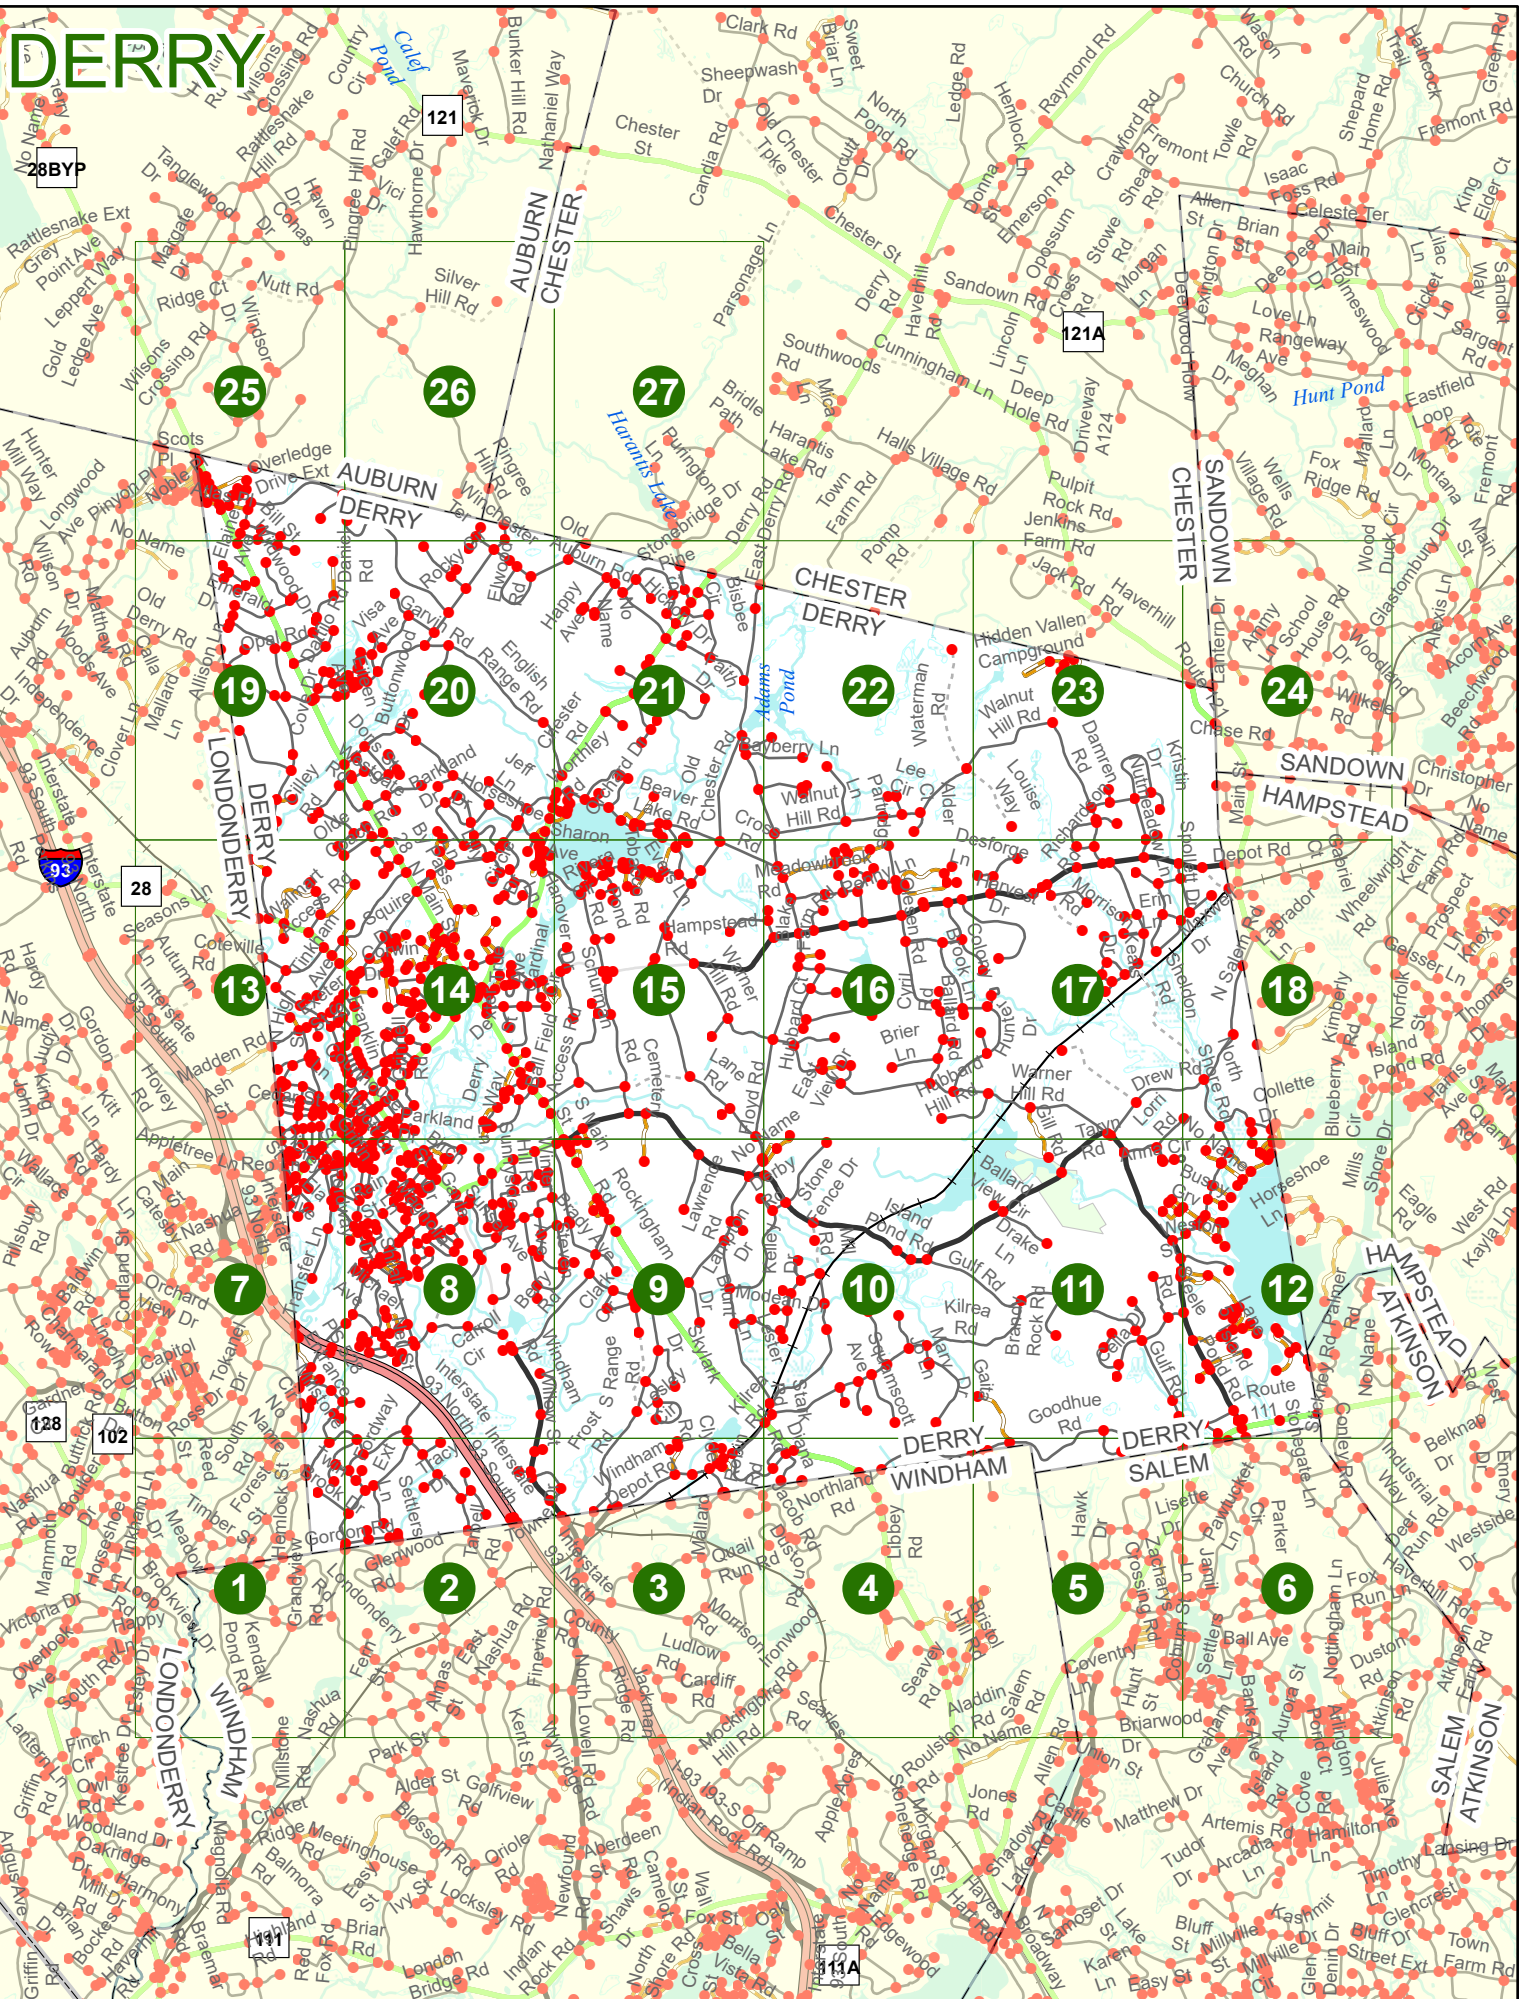

Maps and data sets are not guaranteed to be free from errors and omissions. Data is in a constant state of update and correction by various groups and agencies. Information displayed on this map is the best available at the time of publication.

2025 Nodal Reference Bookmap

LEGEND

Divided Highway Limited Access	Turnpike Toll Road	U.S. Route	N.H. Route
			
State Roads (Carries NO Route Number)	Local Roads	Class 6 Roads (Not Maintained)	Private Roads
			
	State Line		Lakes & Ponds
	County Line		State Parks
	Town Line		National & State Forests
	Rivers & Streams		Reference Nodes

NHDOT will accept crash locations based on the State of NH Uniform Police Traffic Accident Report.

Crash occurred on:

Option 1 Street Address
 123 Main Street

Option 2 Route No and/or Distance from NESW Intesecting Road, Bridge,
 Street name Intersecting Street Town/County line
 Main Street 500 E Oak Street

Option 3 First Node Distance from First Node Second Node
 515 212 632

Option 4 Route No and/or Mile Marker on Interstate Only NESW Mile (Marker)
 Street name
 189S 700 feet S 36.8

Option 3 – Example

Street Name Loudon Road
First Node 803
Distance from First Node 318 Ft
Second Node 813