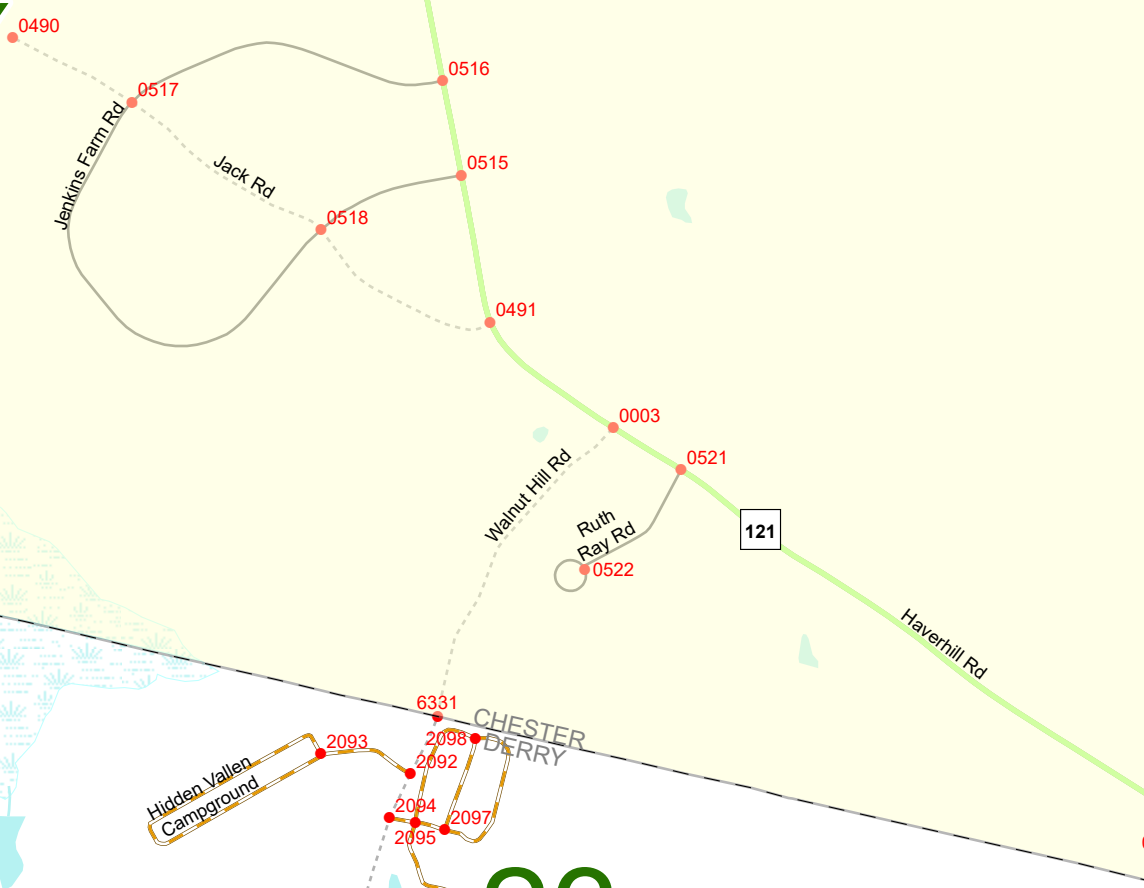

Match to Page 0

DERRY

Hidden Vallen
Campground

23

CHESTER
DERRY

Match to Page 24

Match to Page 22