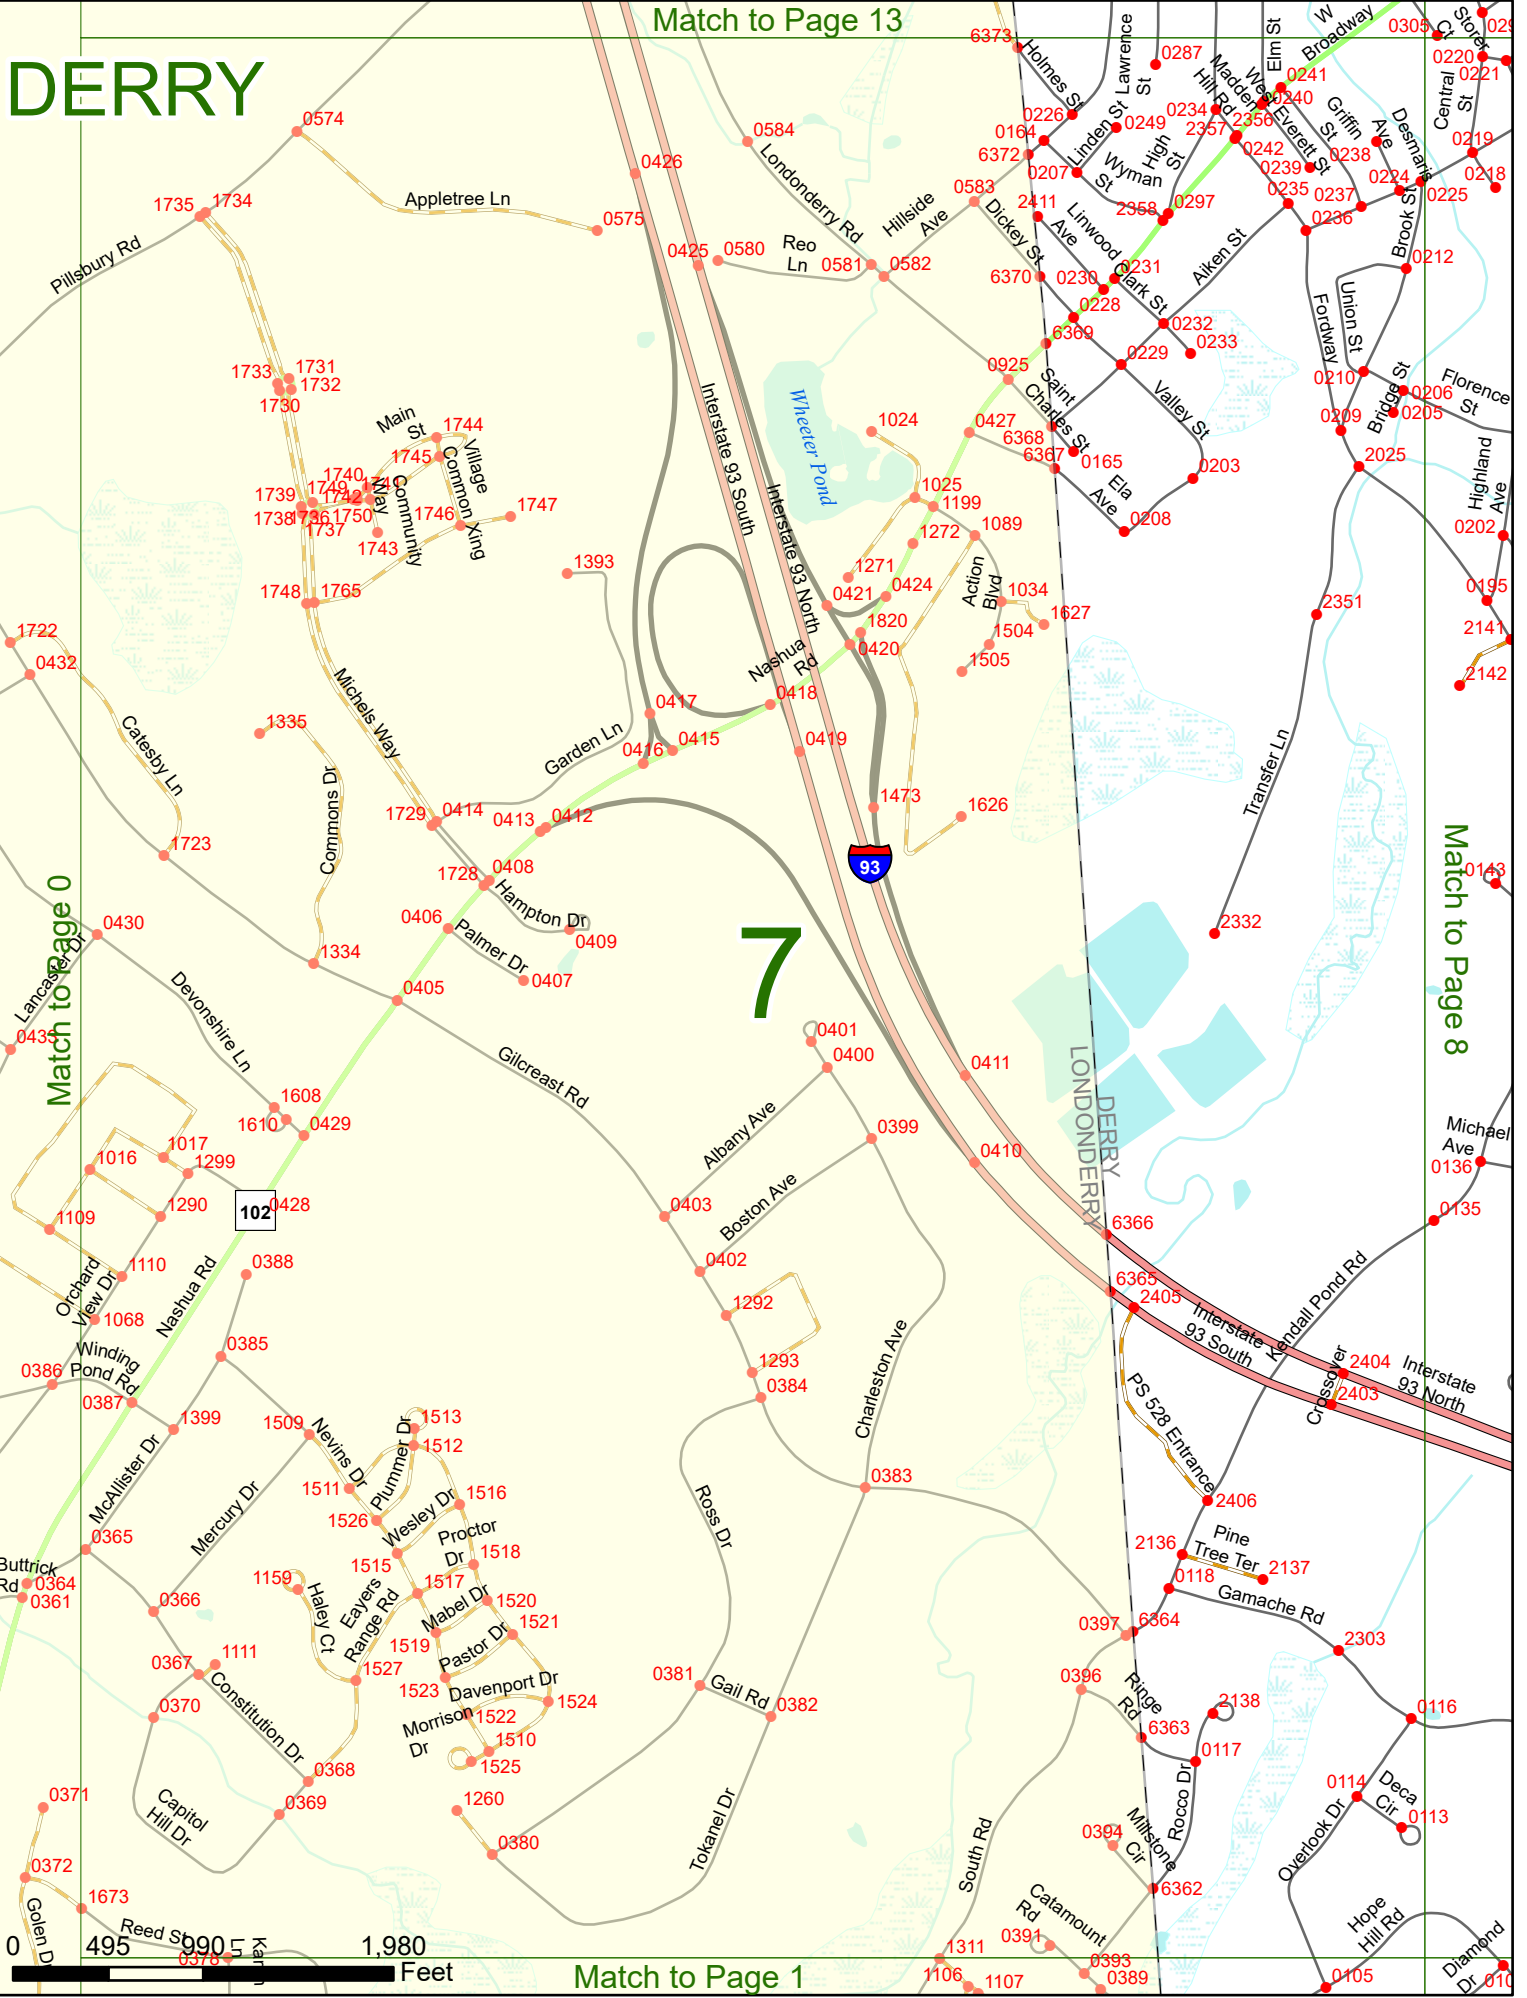

DERRY

Match to Page 13

Match to Page 0

Match to Page 8

7

Match to Page 1

0 495 990 1,980 Feet