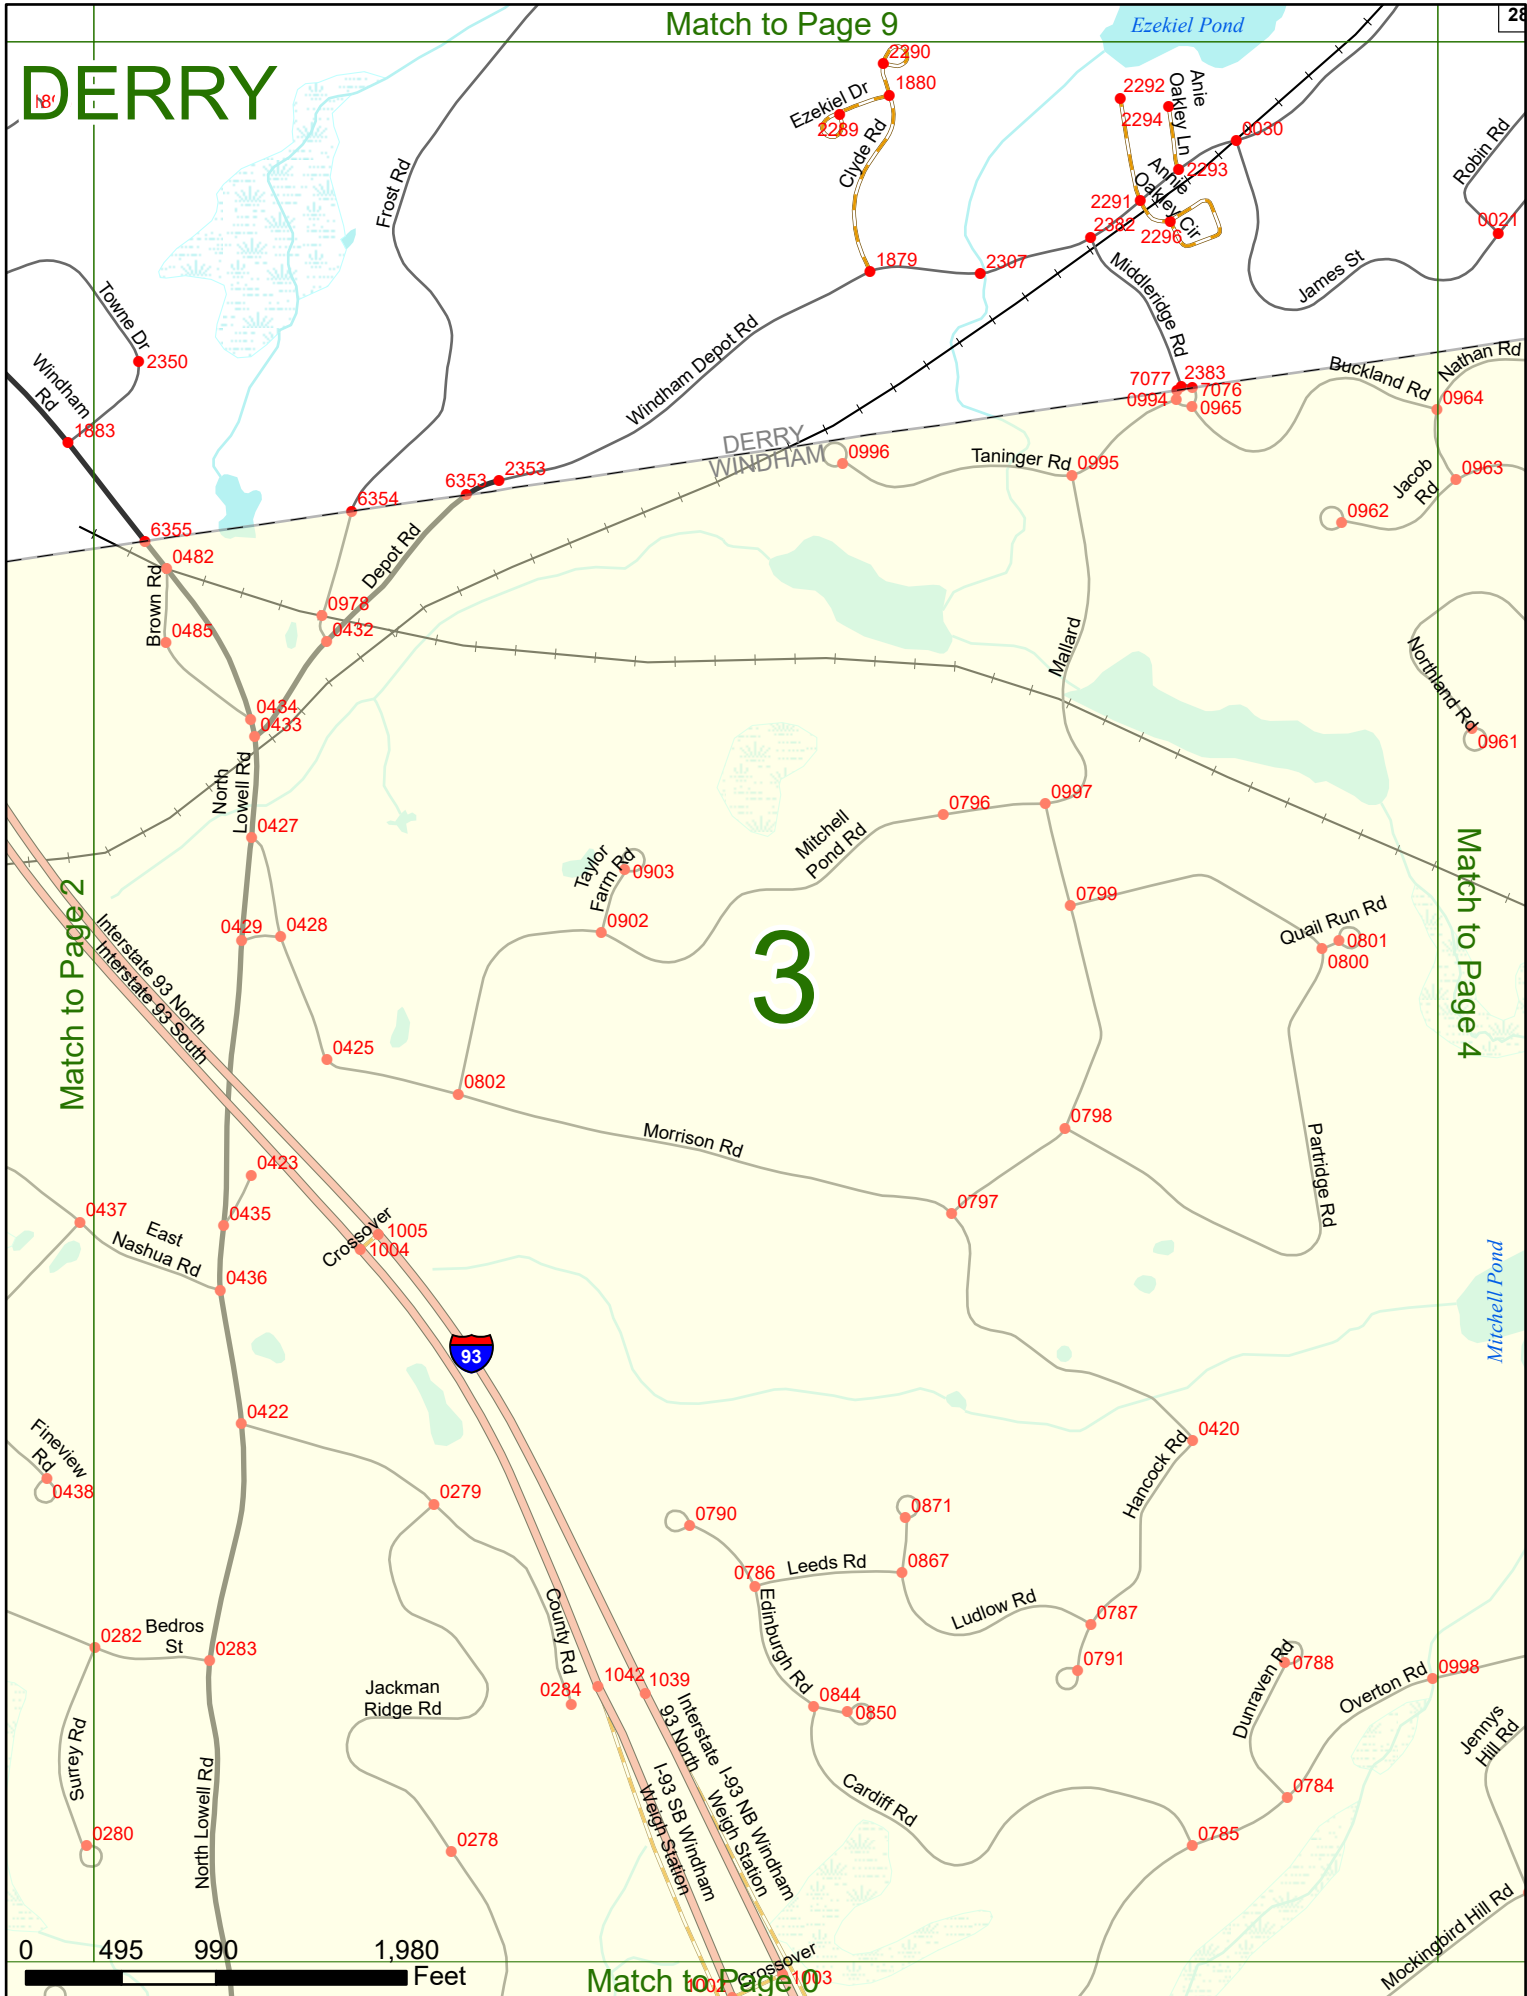

DERRY

3

Match to Page 2

Match to Page 4

Match to Page 0