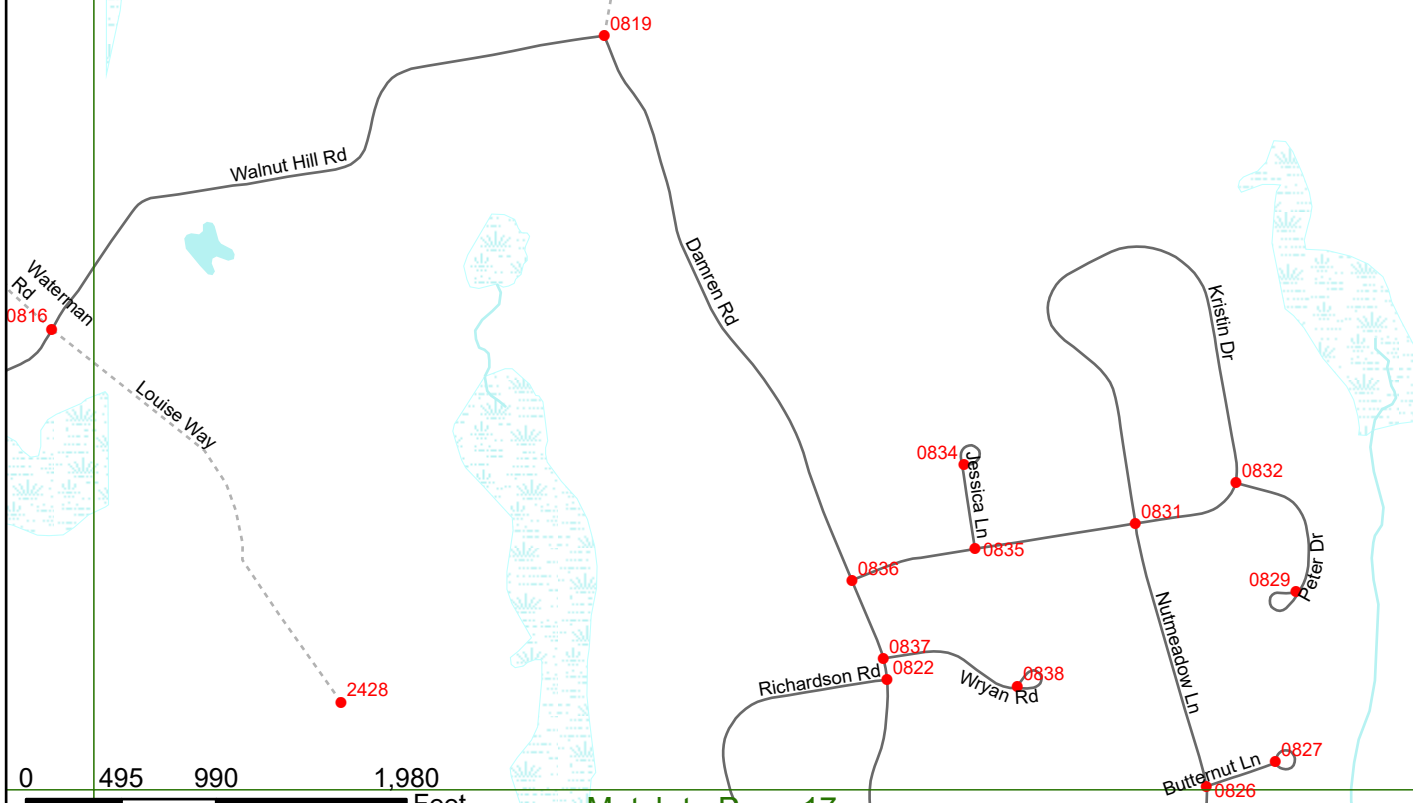

Match to Page 17