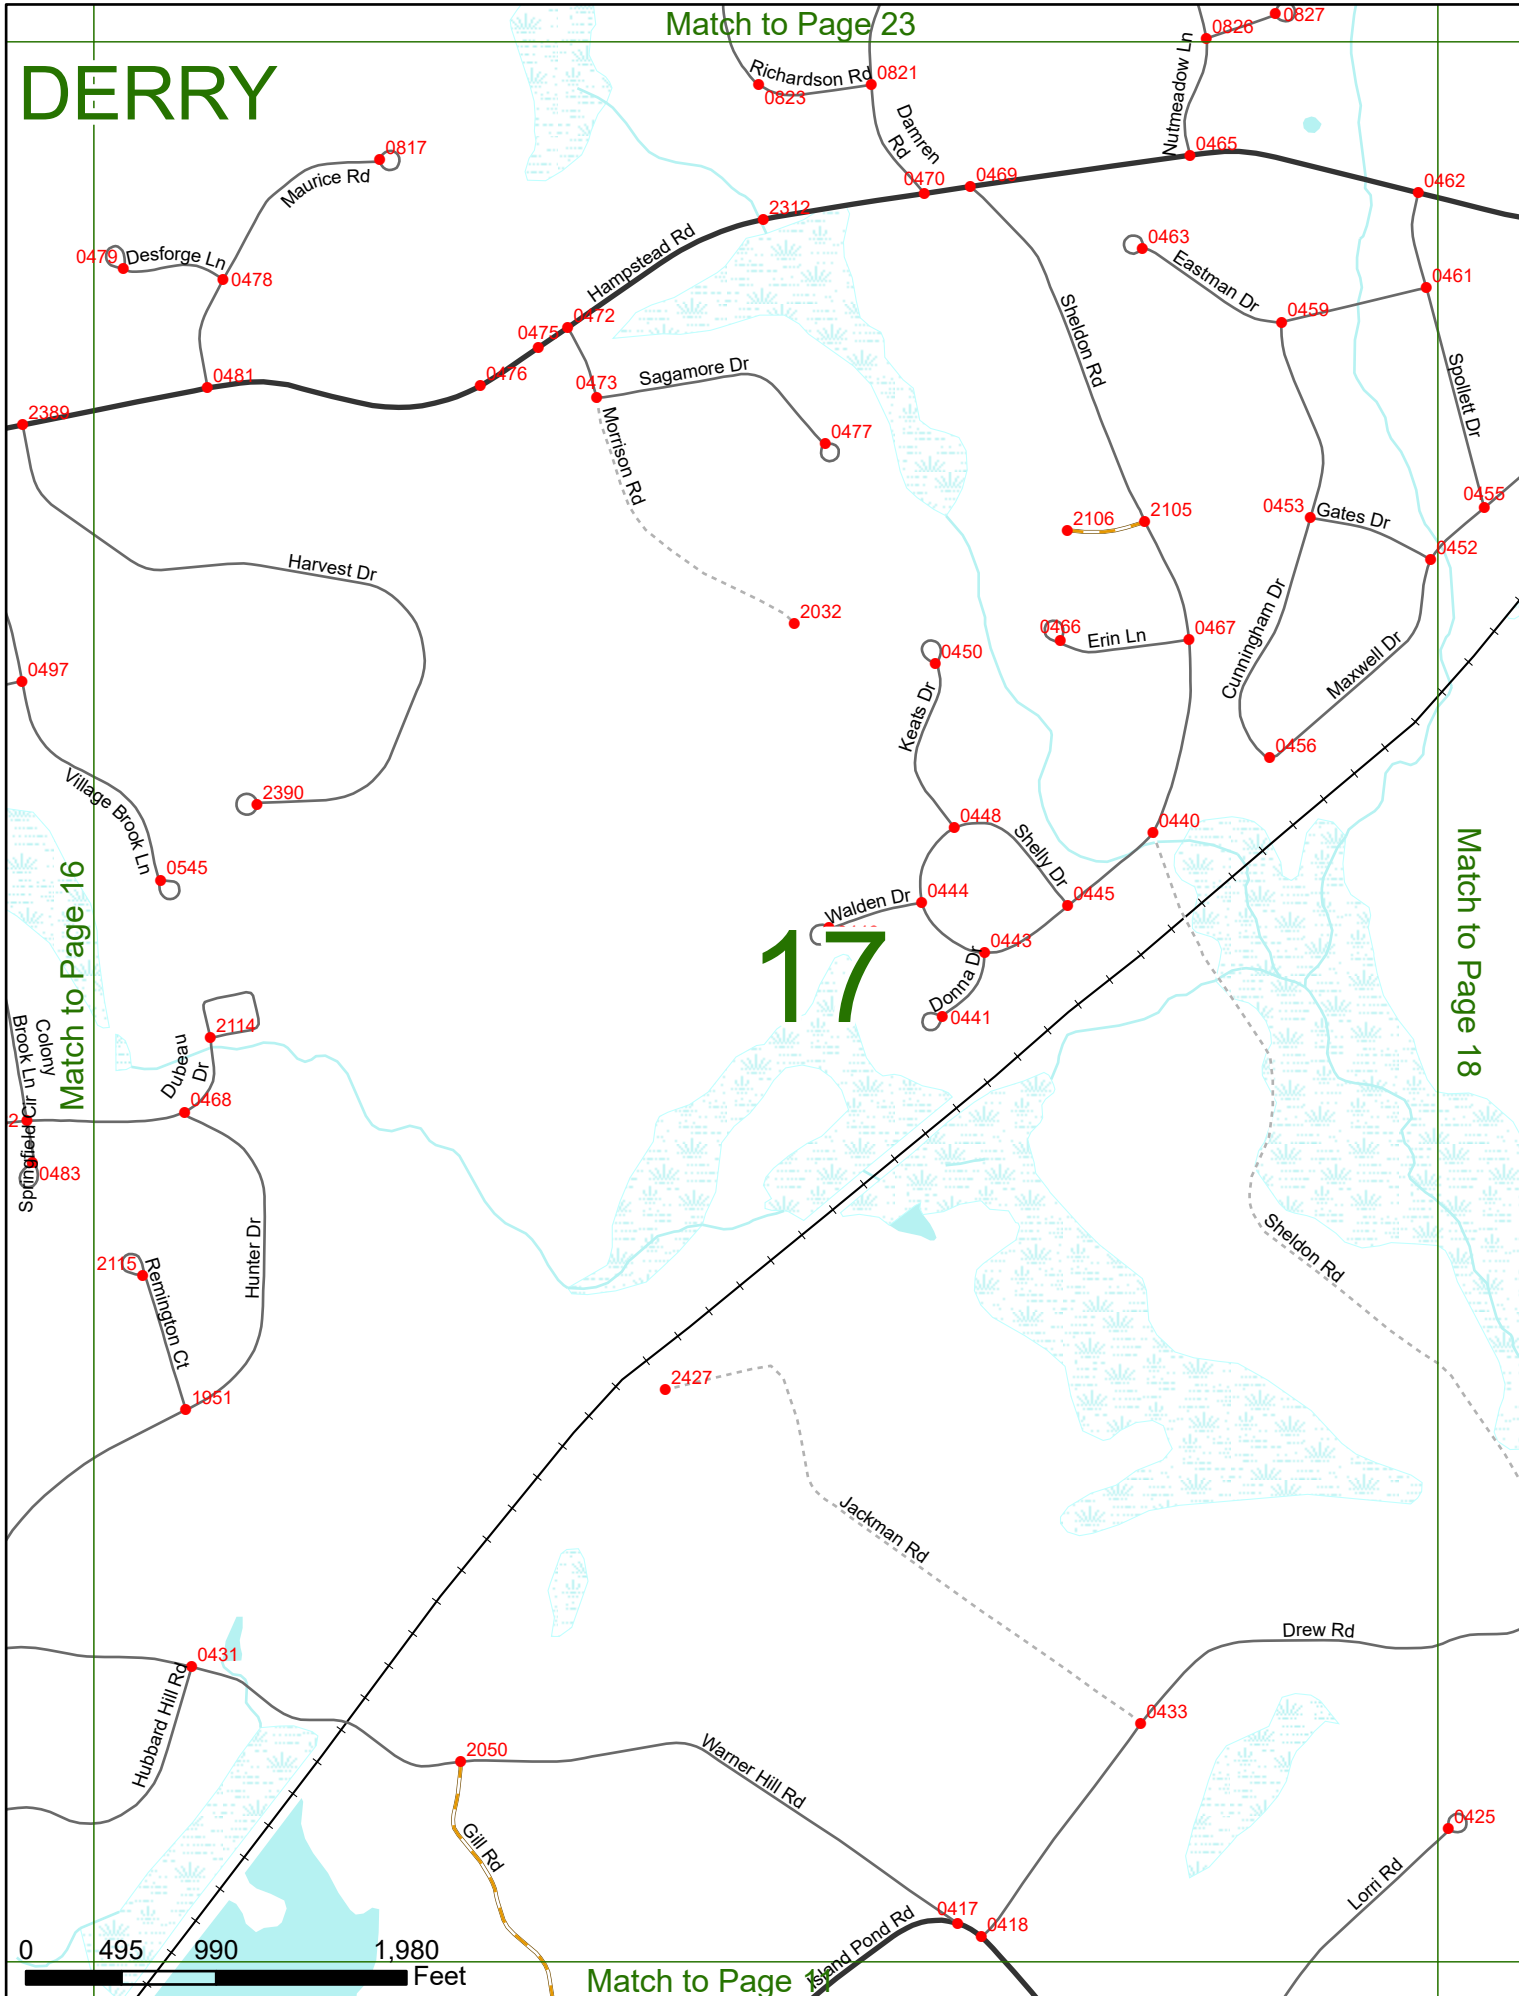

Match to Page 23

DERRY

17

Match to Page 16

Match to Page 18

Match to Page 15