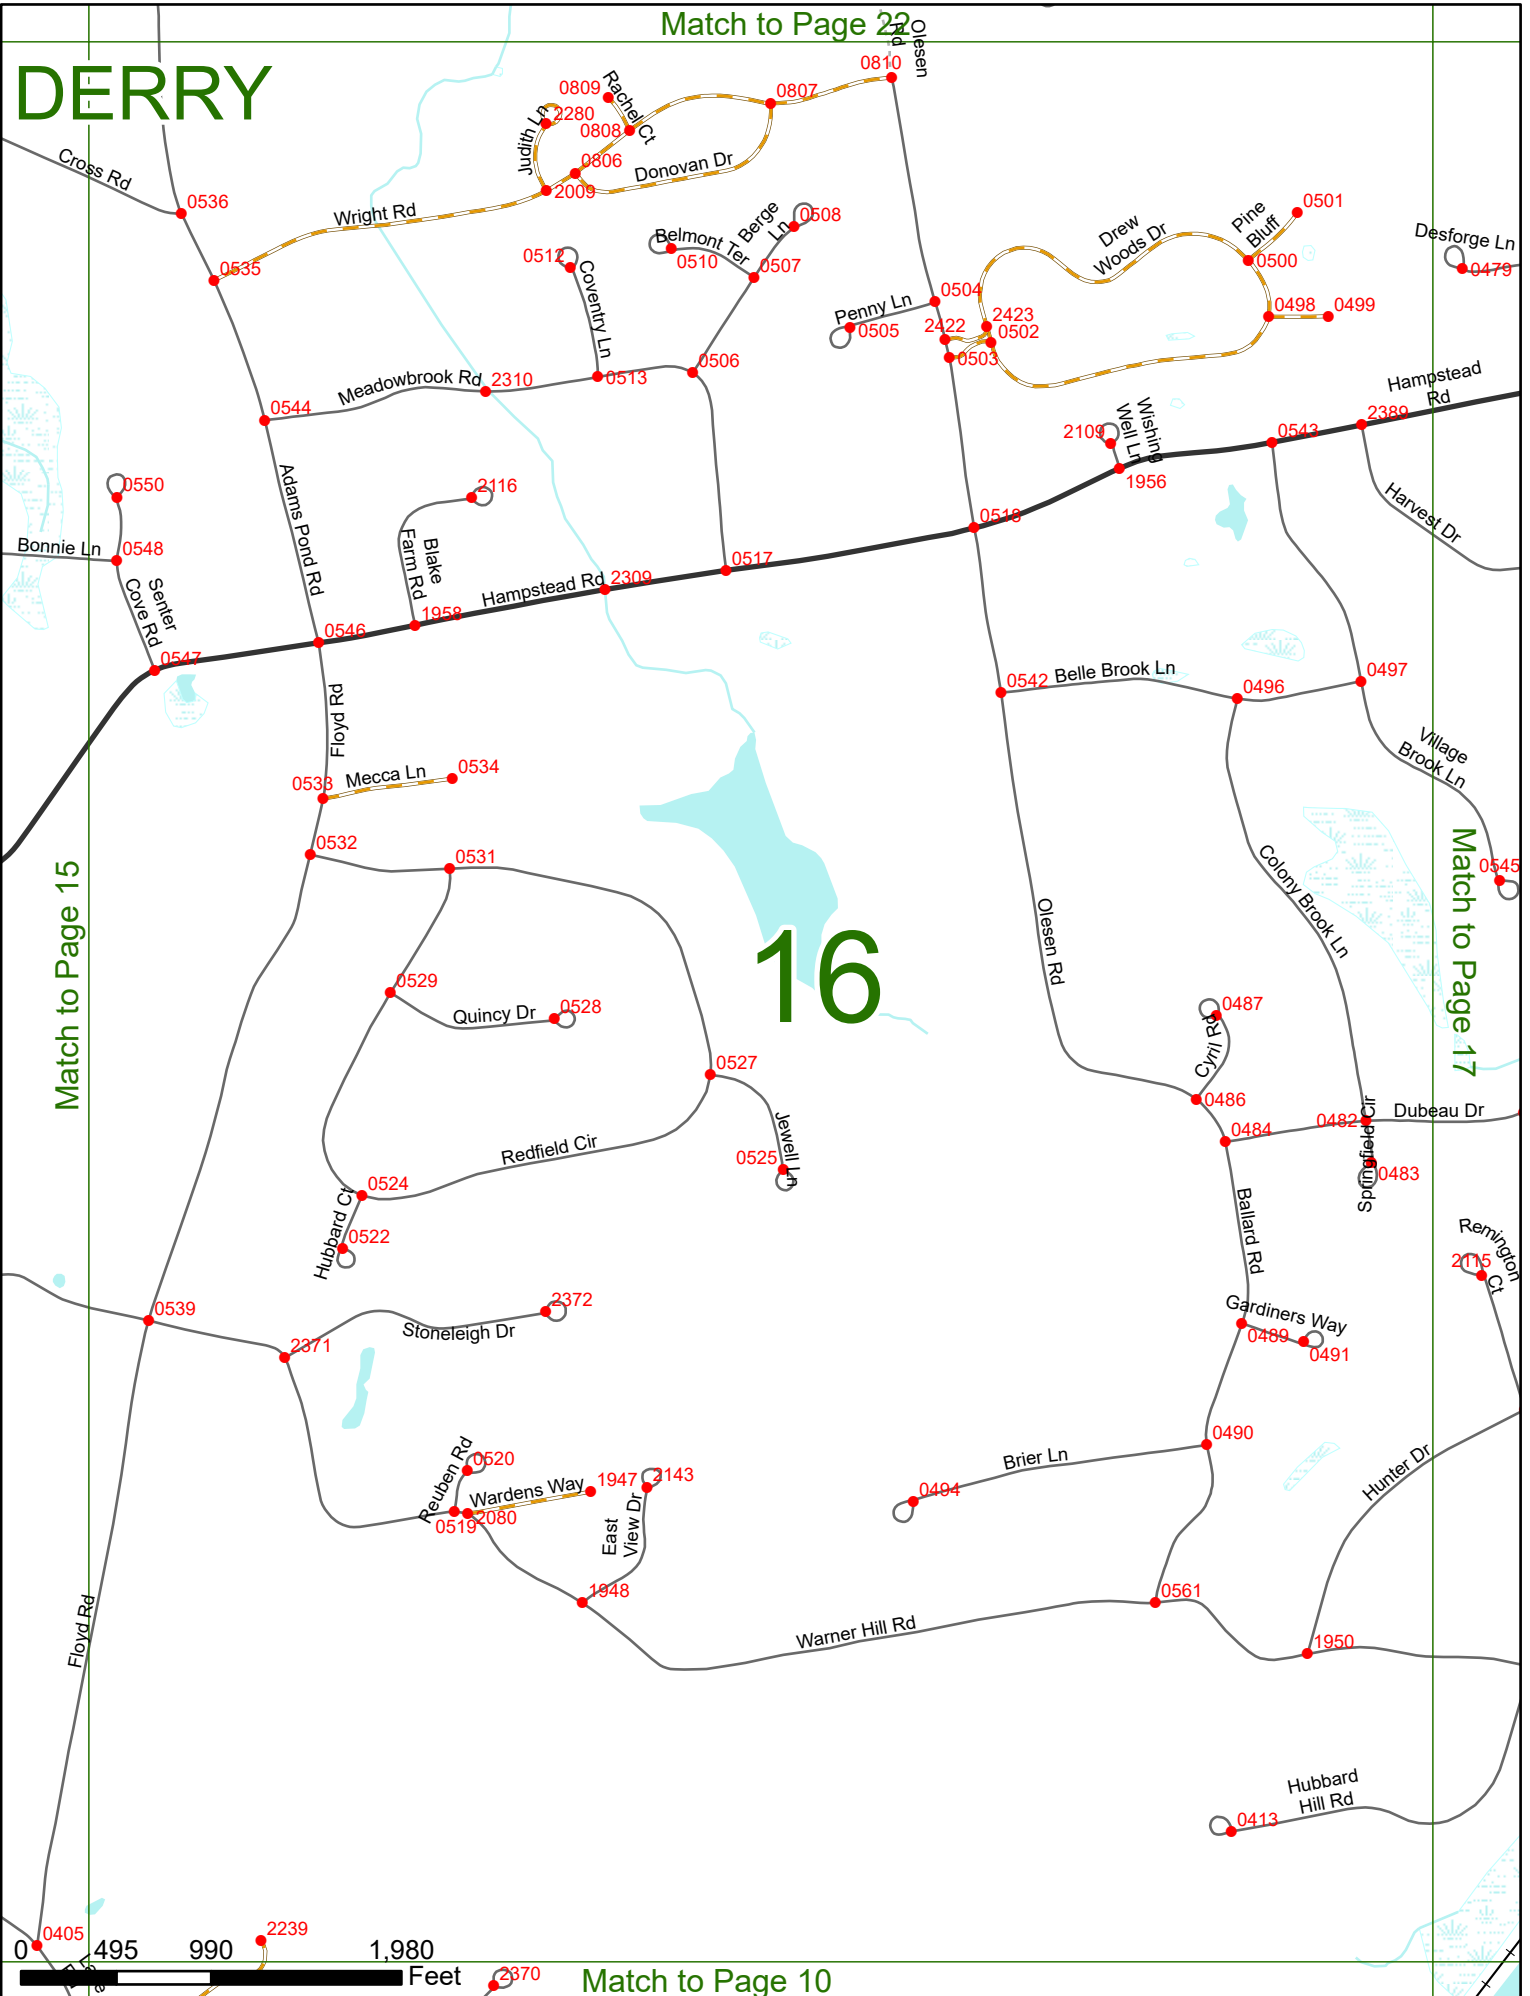

DERRY

Match to Page 22

Match to Page 15

Match to Page 17

16

Match to Page 10