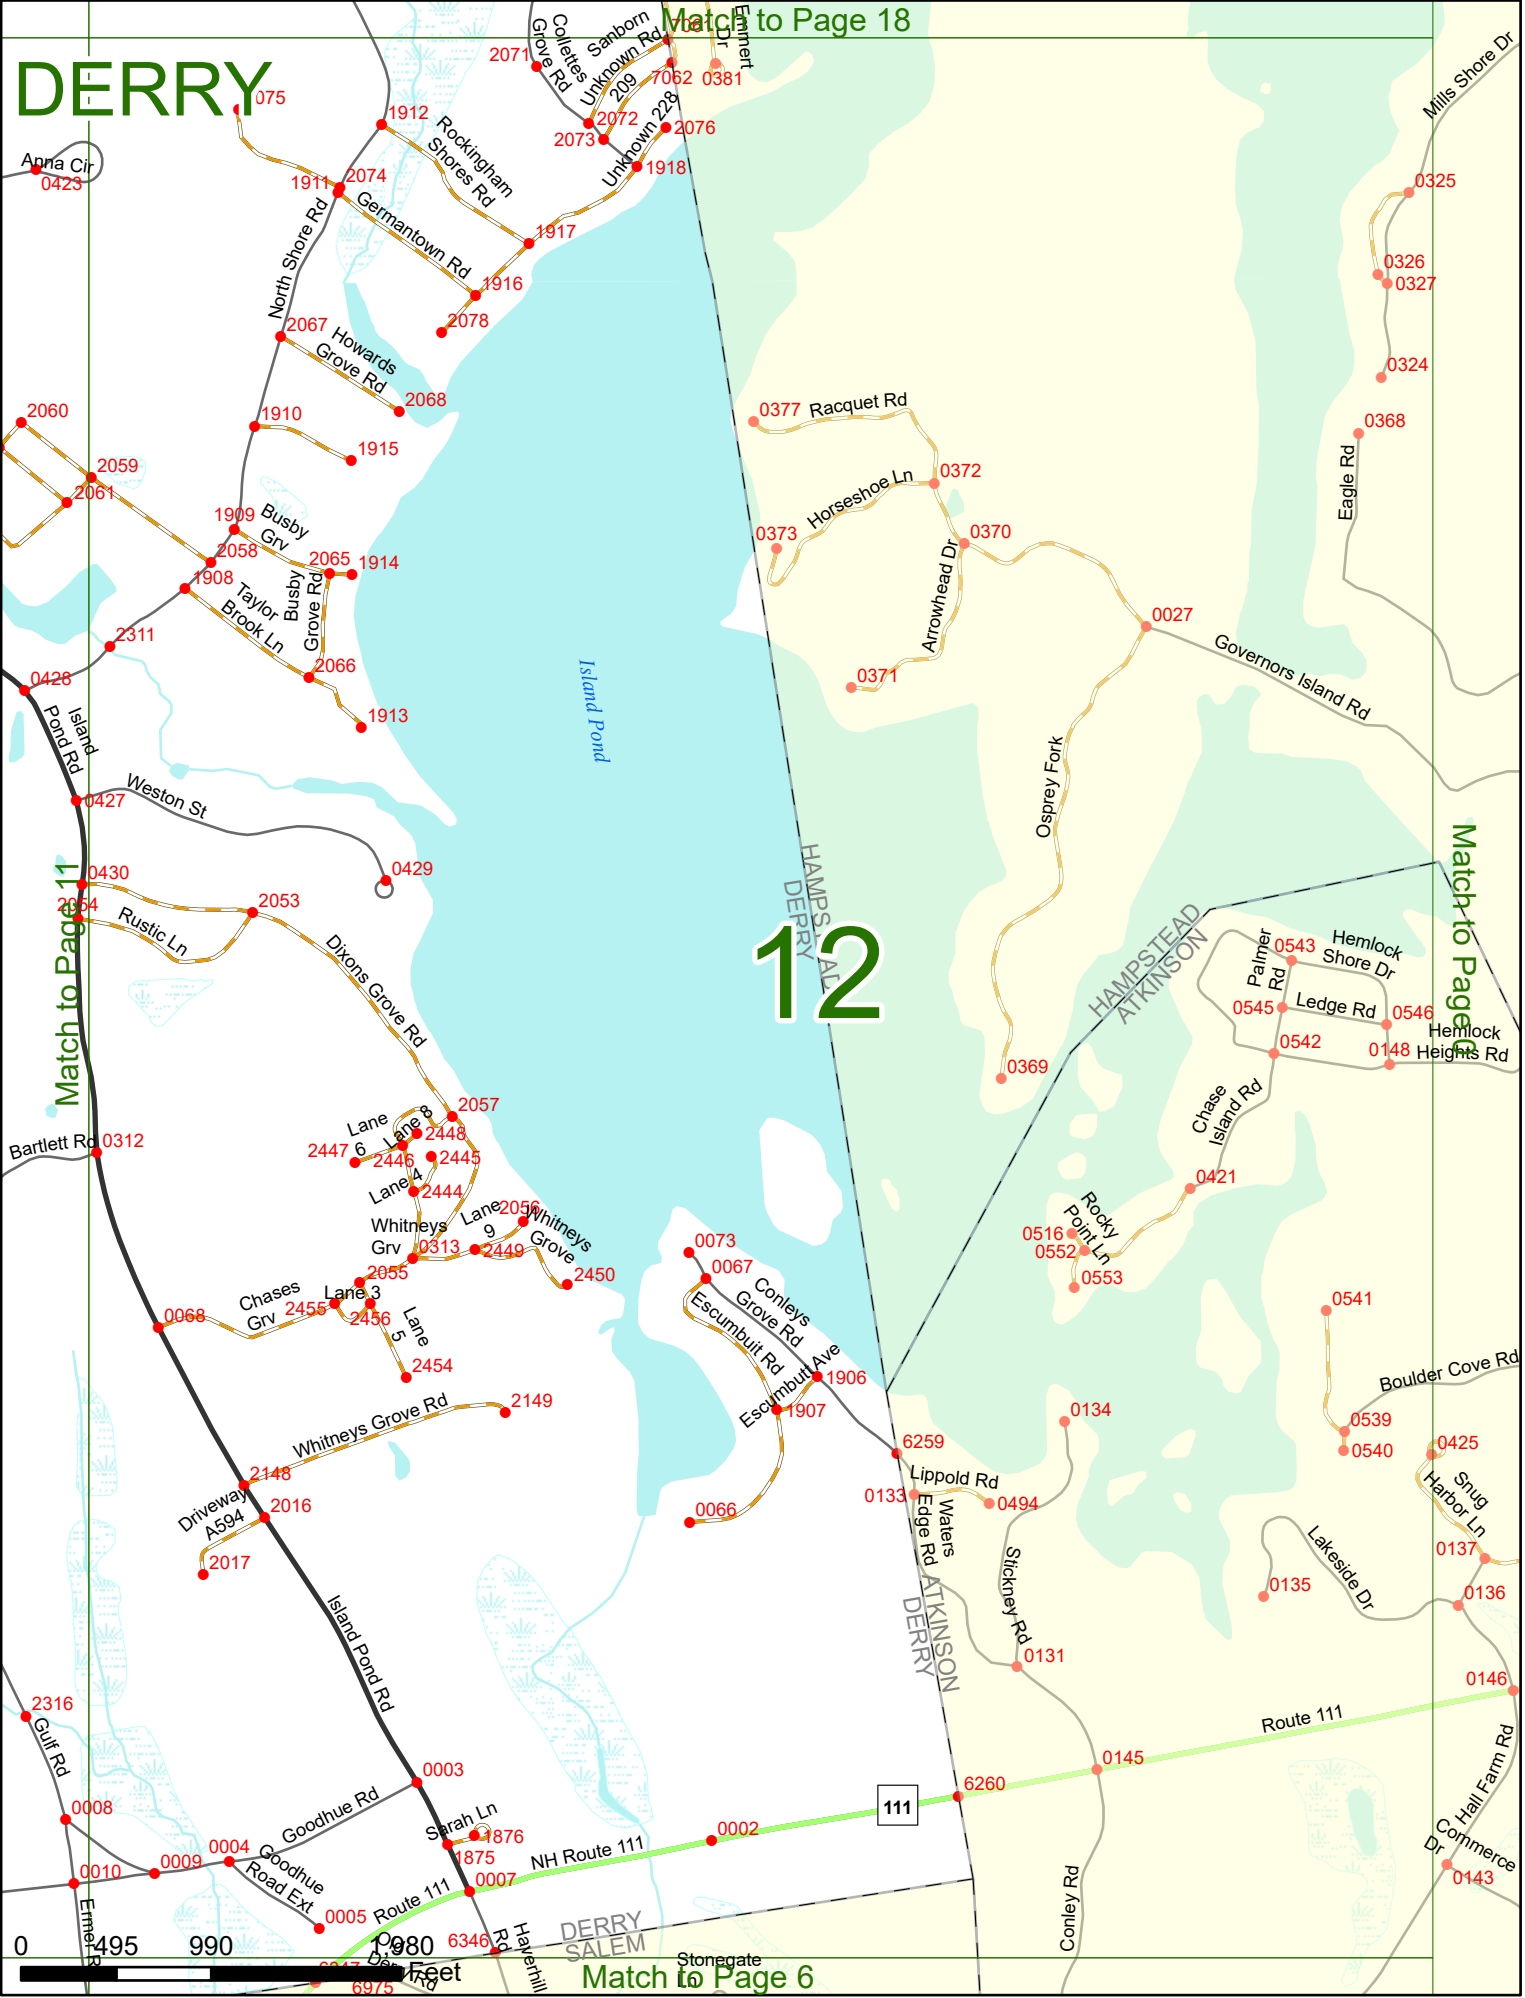

DERRY

Match to Page 18

12

Match to Page 11

Match to Page 13

Match to Page 6