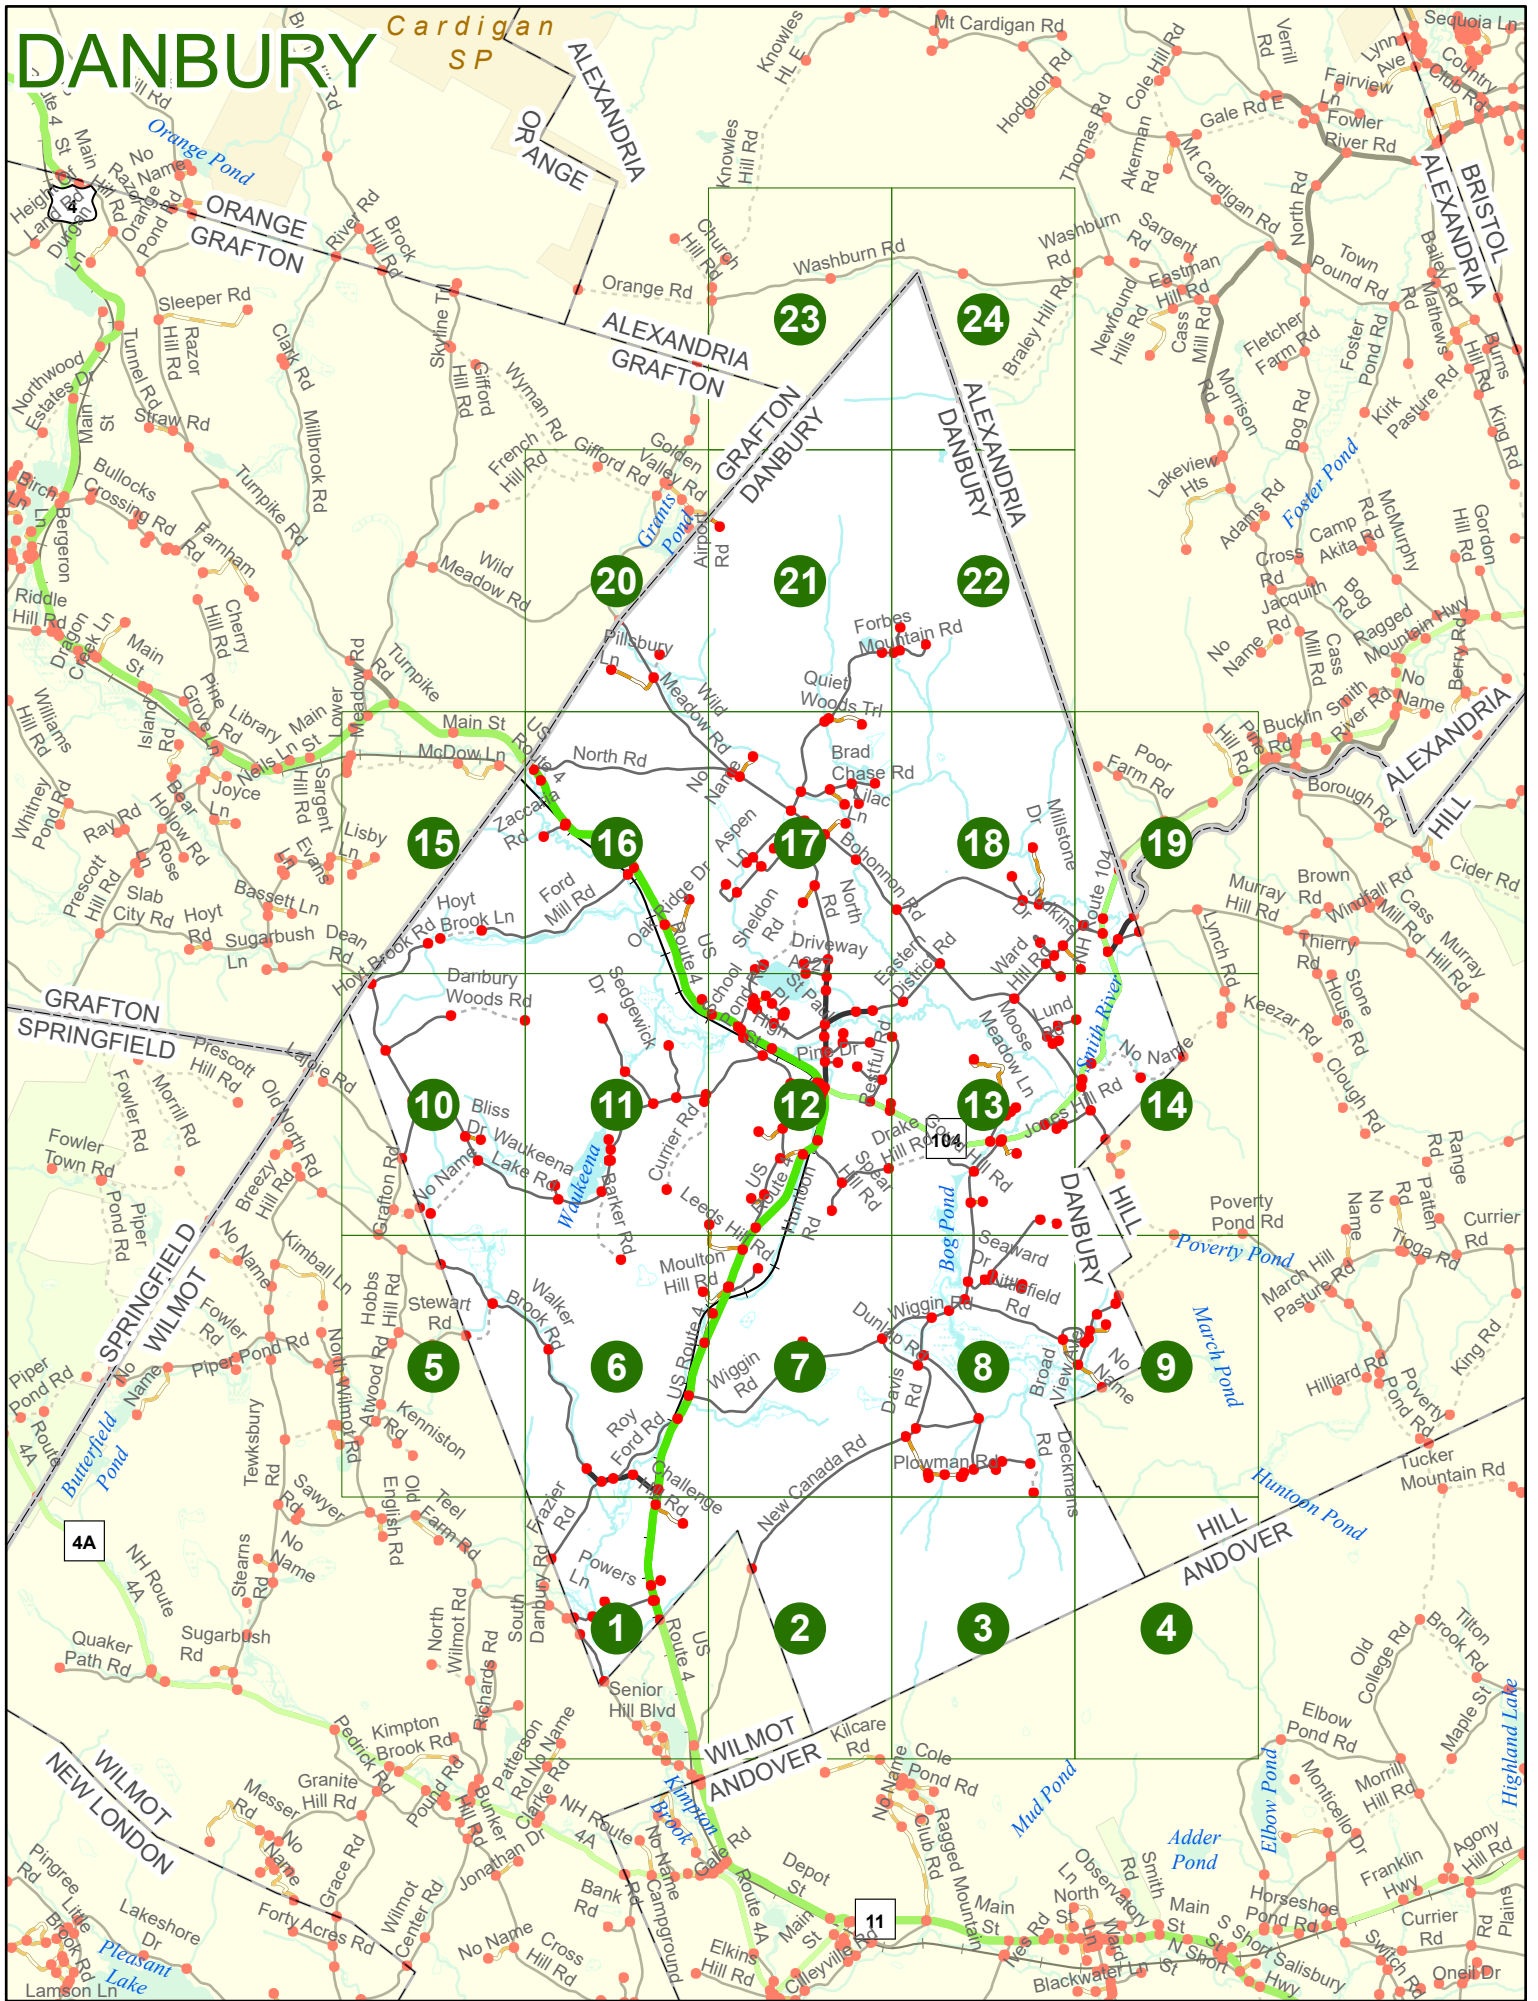

DANBURY

Cardigan
SP