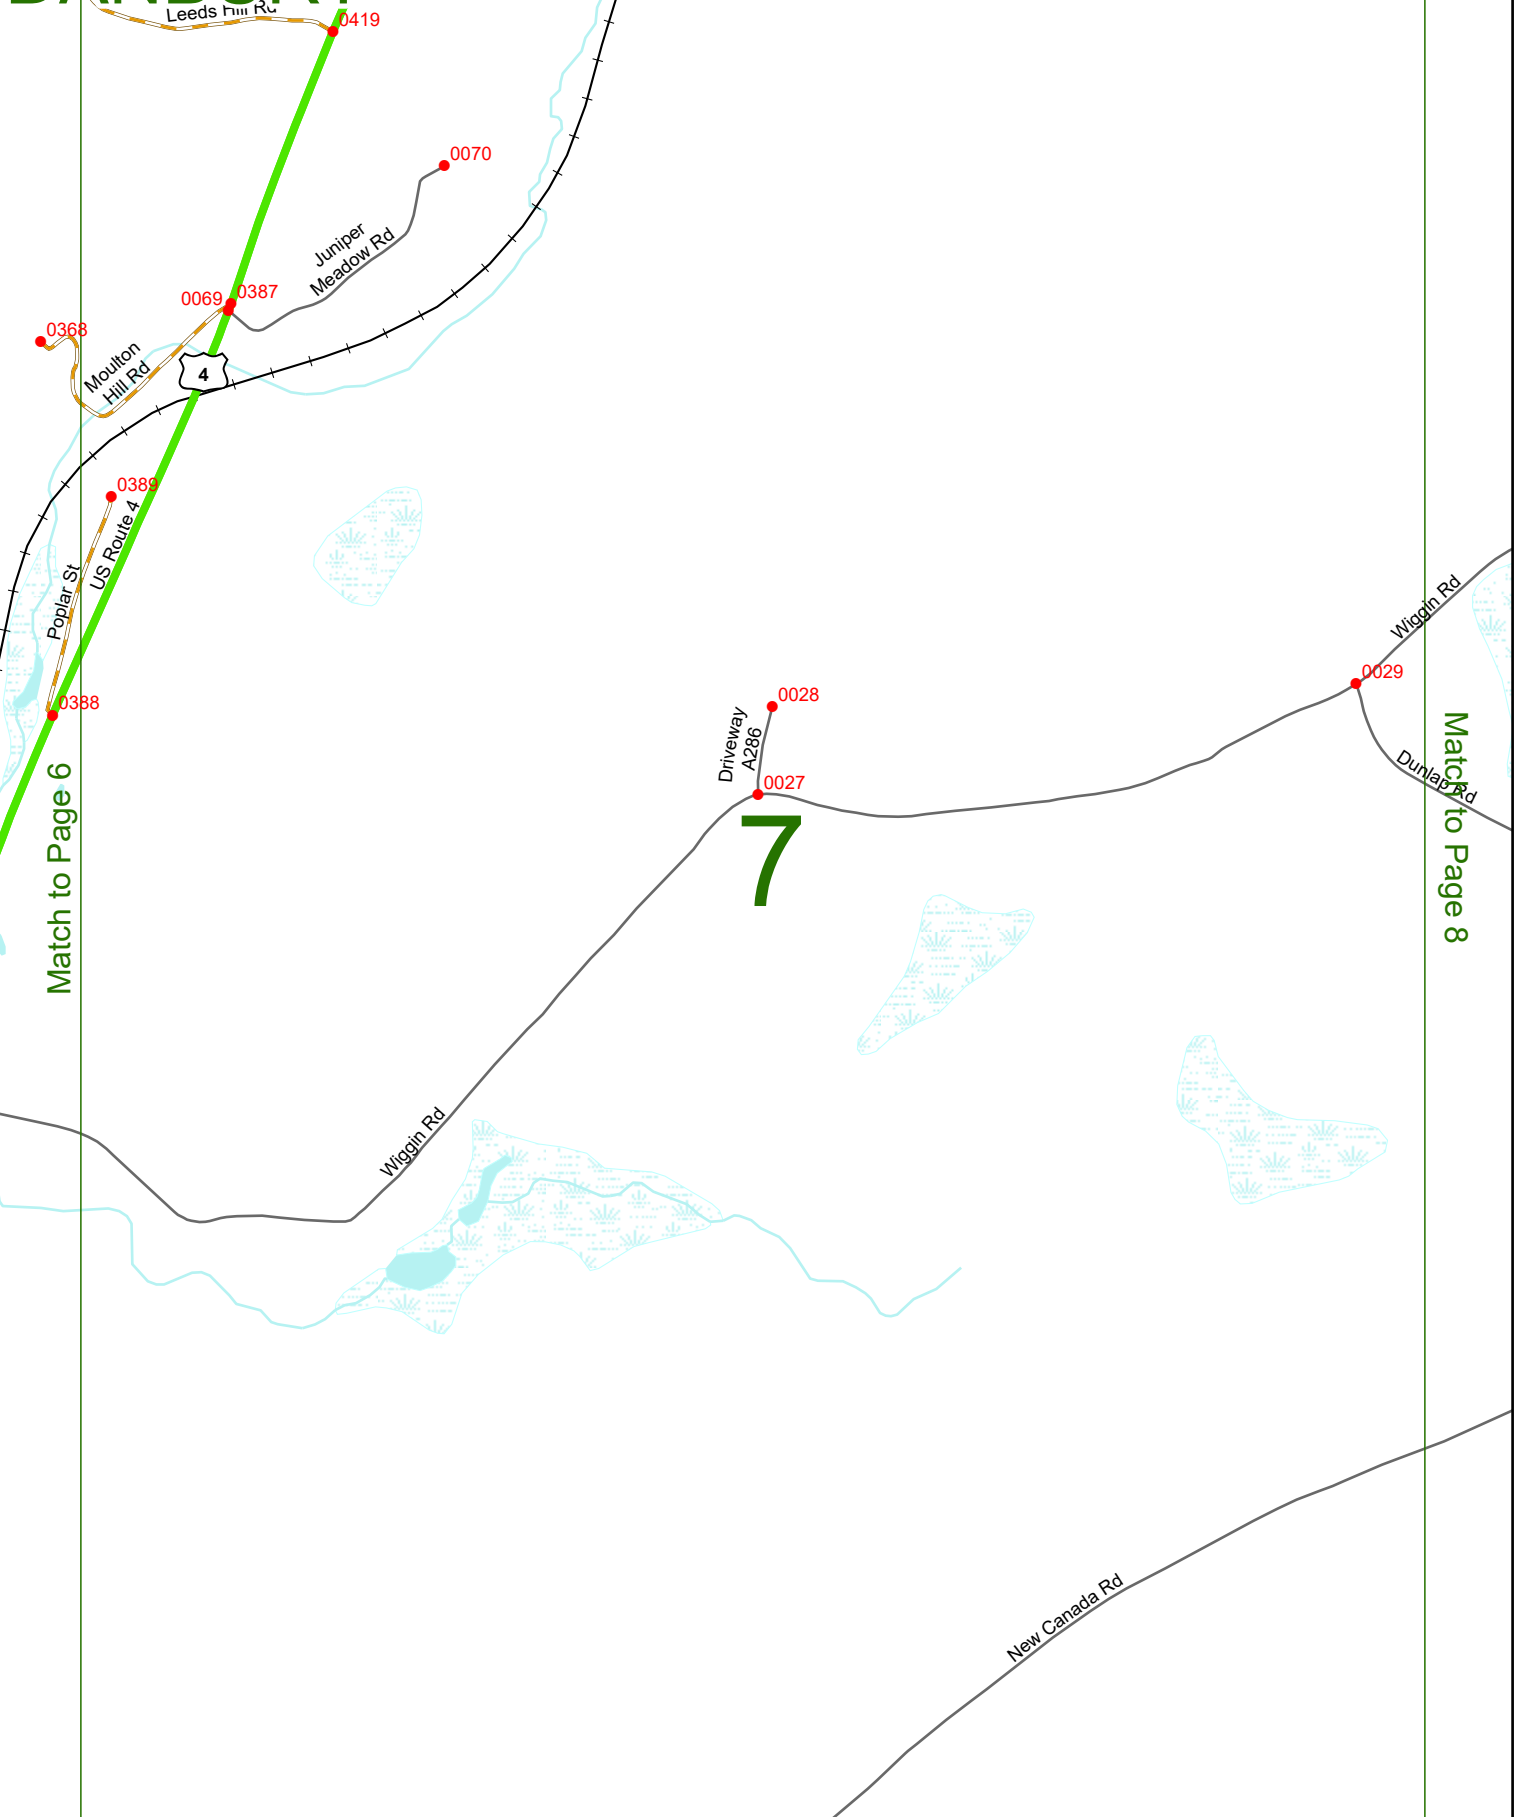

DANBURY

Match to Page 12

Match to Page 2