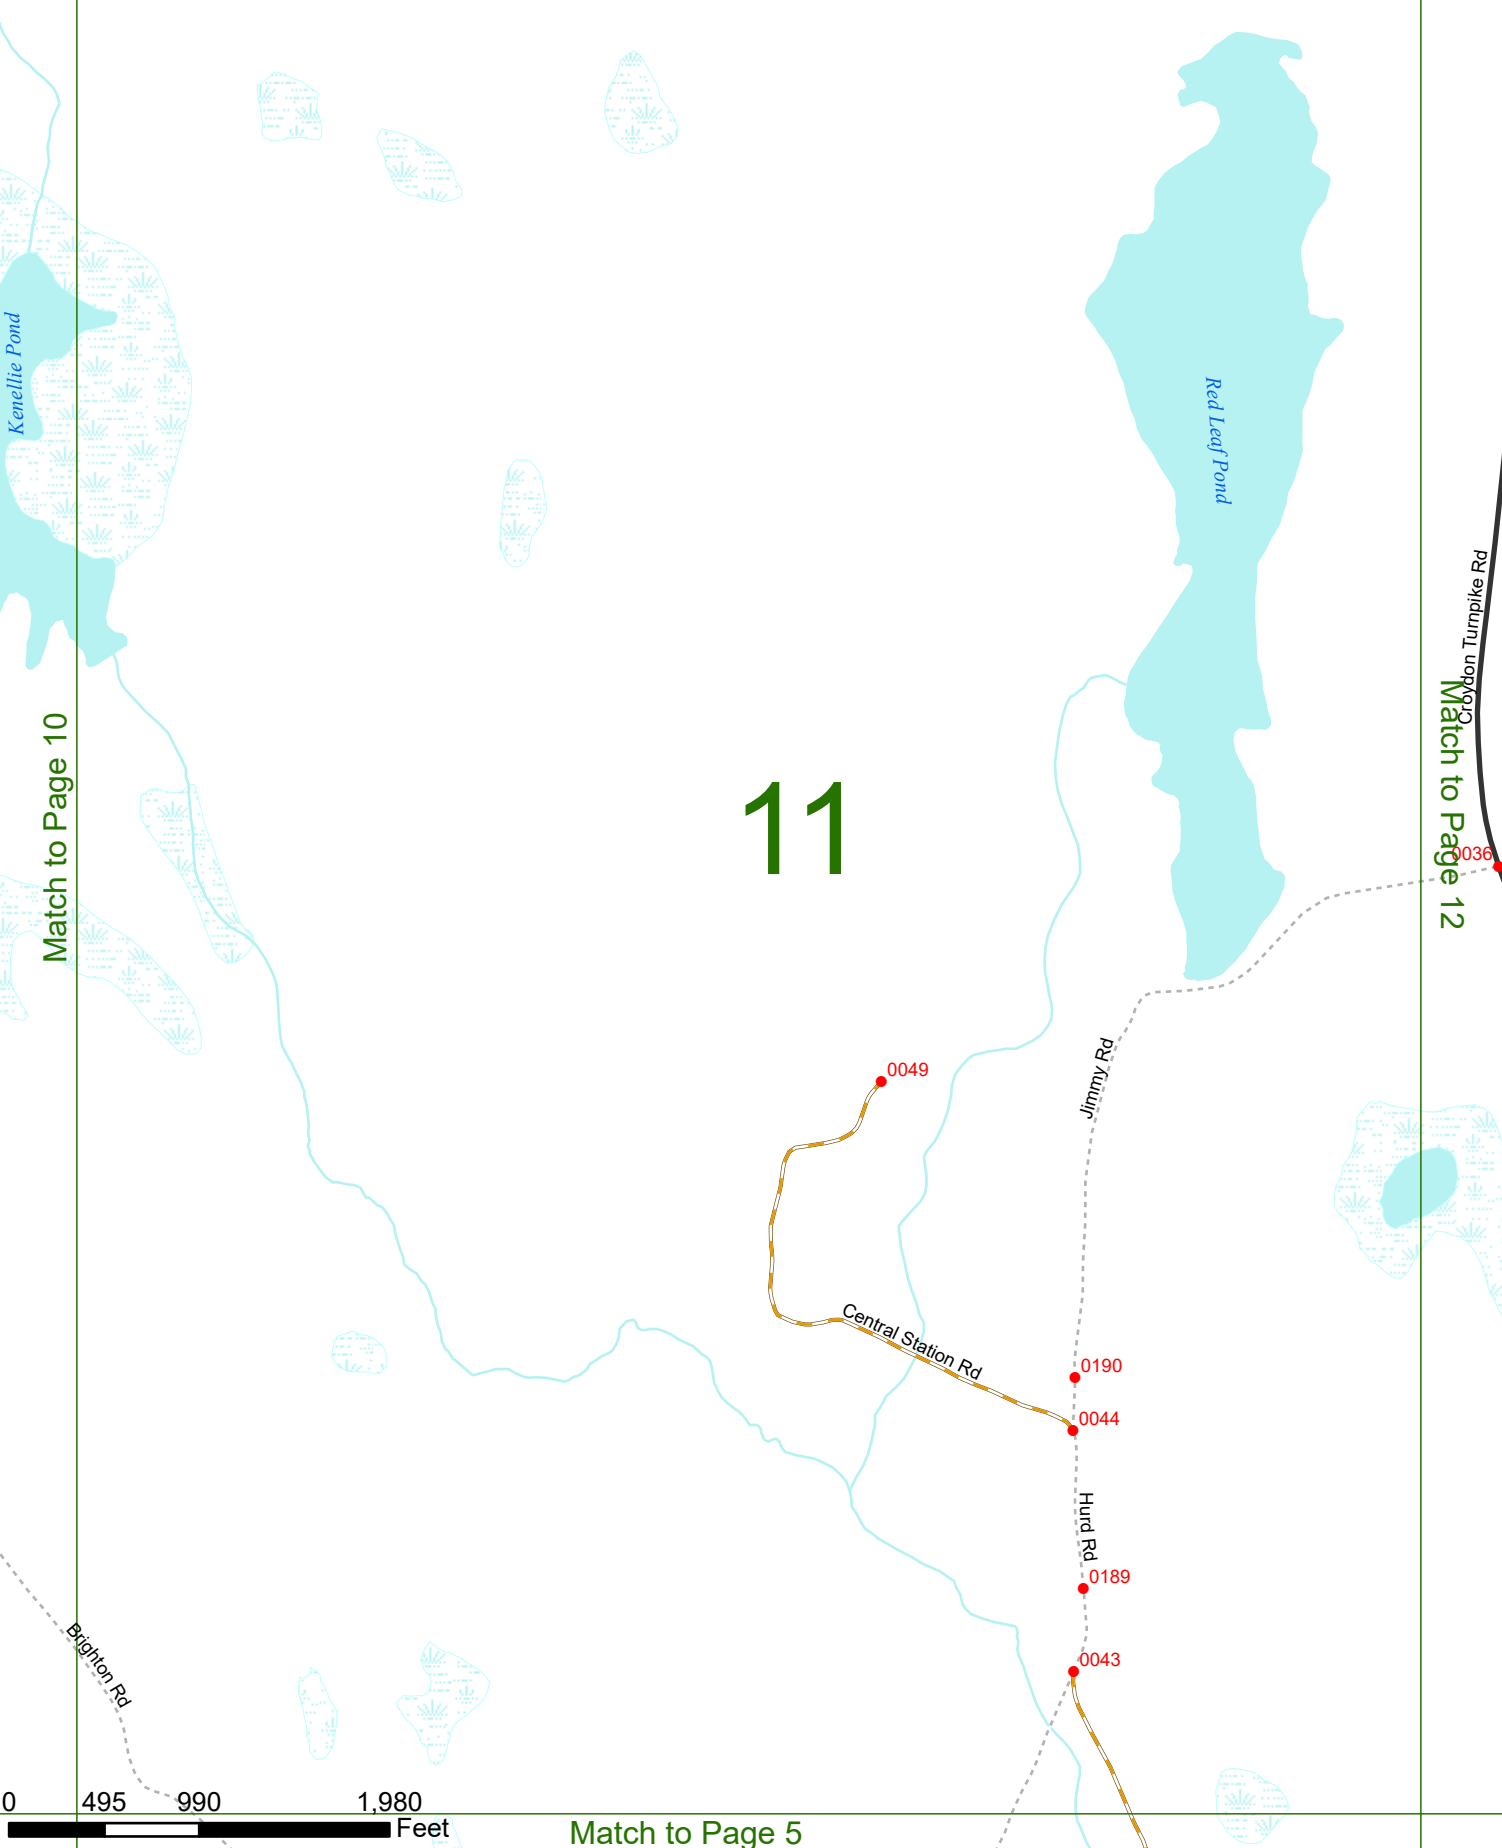

CROYDON

11

Match to Page 10

Match to Page 12

Croydon Turnpike Rd

Match to Page 5