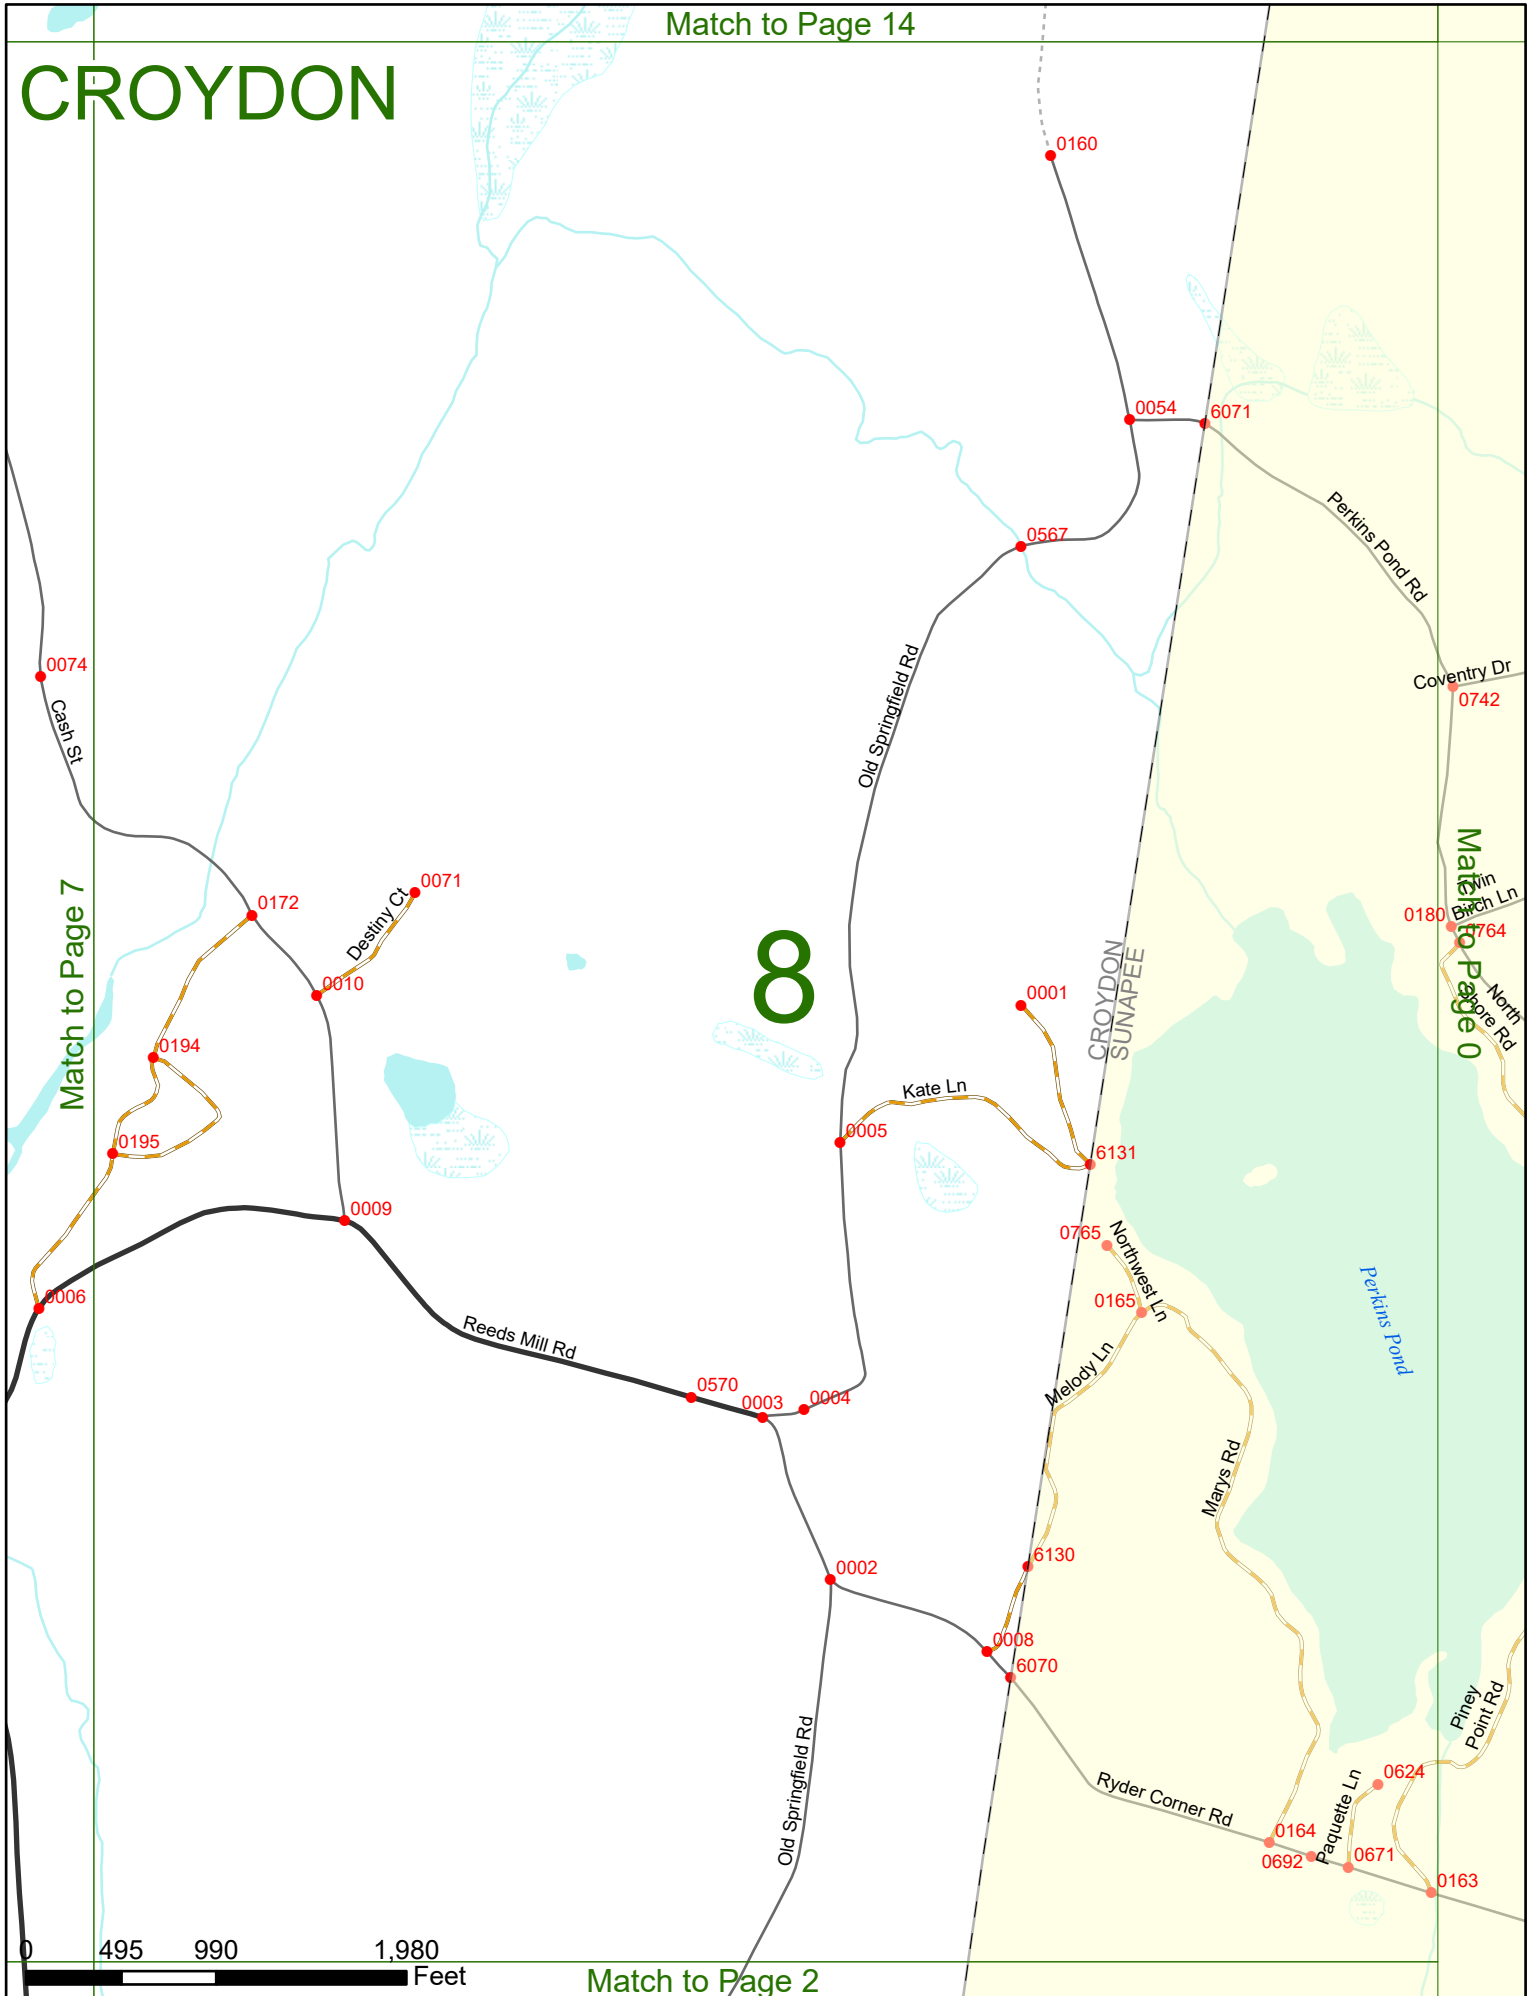

CROYDON

8

Match to Page 7

Match to Page 0