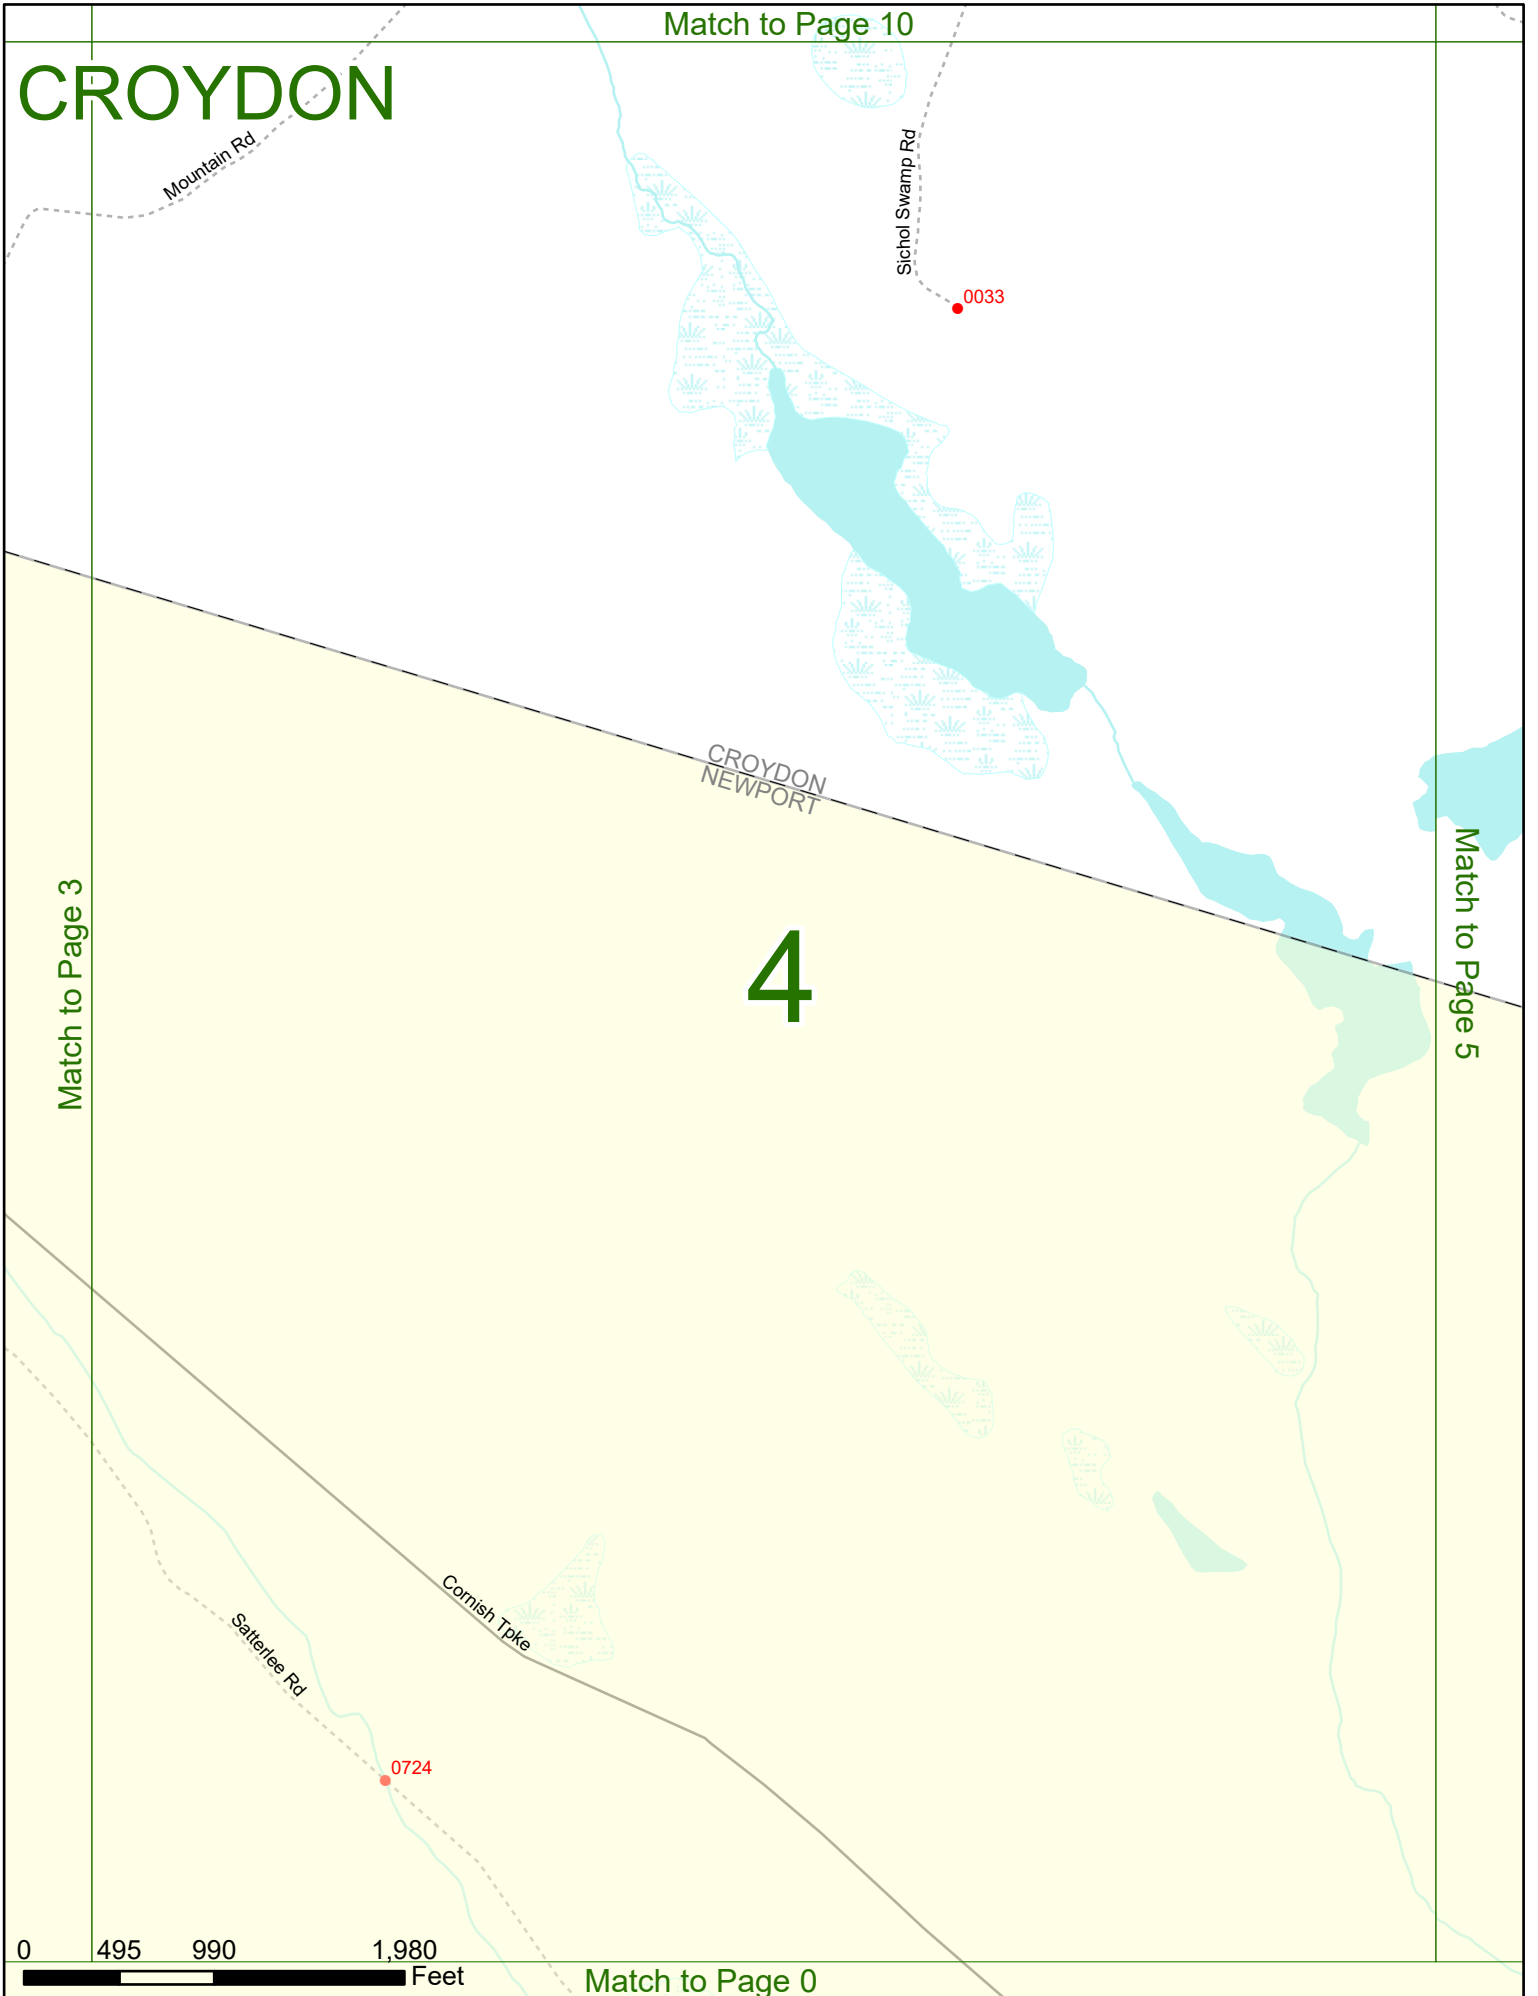

CROYDON

Match to Page 10

Mountain Rd

Sichol Swamp Rd

0033

CROYDON
NEWPORT

4

Match to Page 5

Match to Page 3

Satterlee Rd

Cornish Tpke

0724

0 495 990 1,980 Feet

Match to Page 0