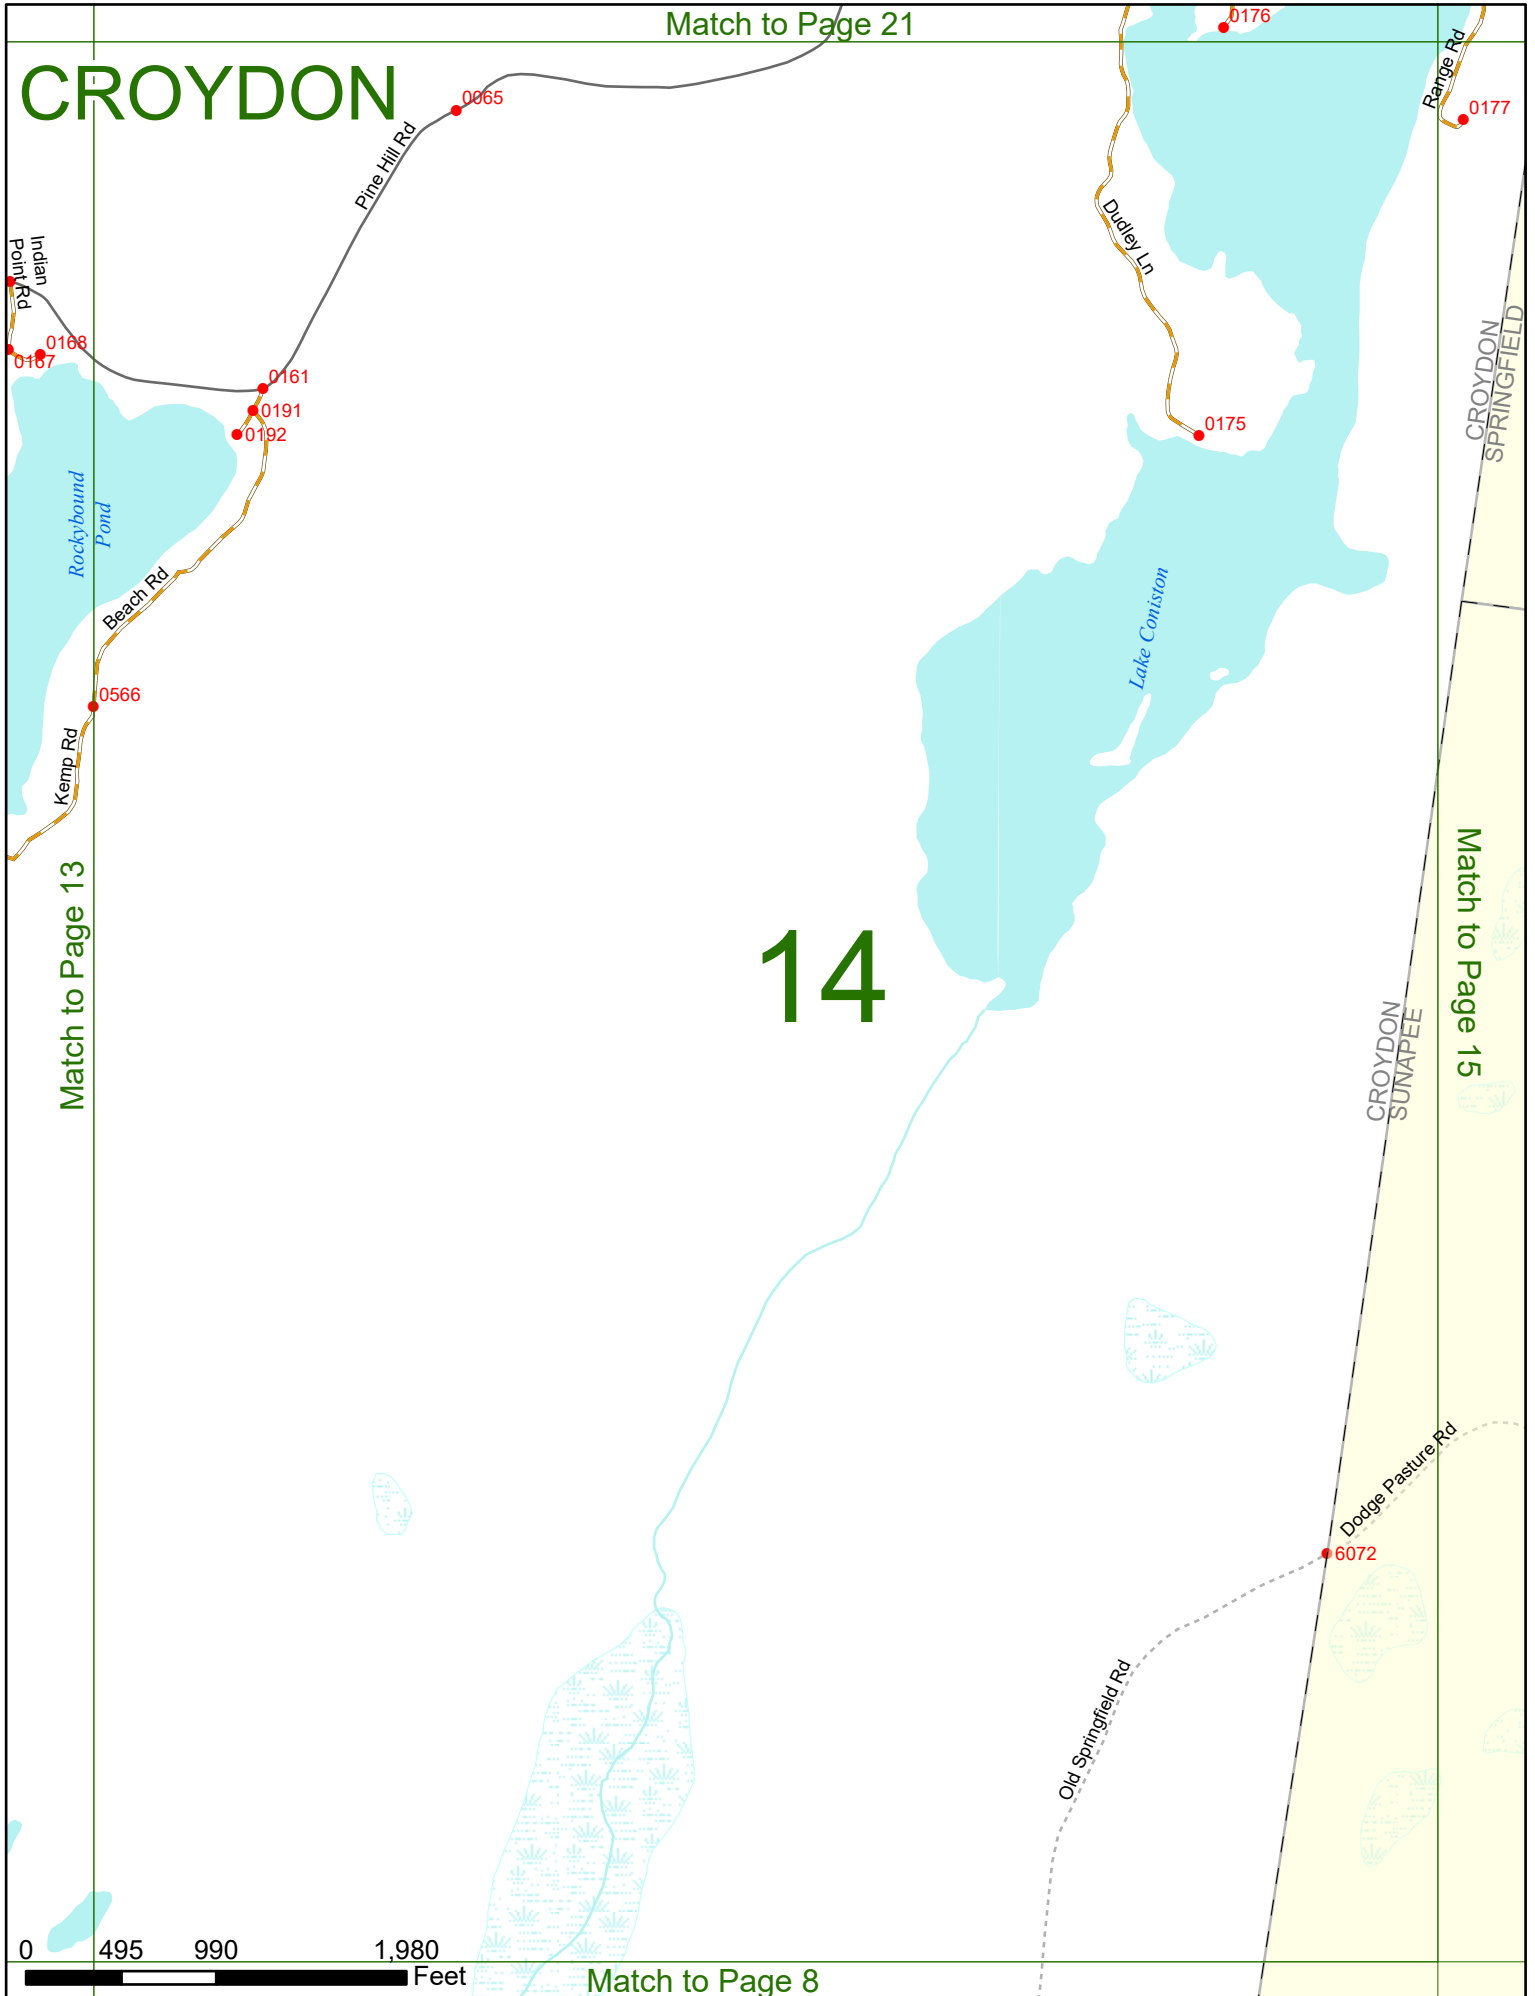

Match to Page 21

CROYDON

14

Match to Page 8