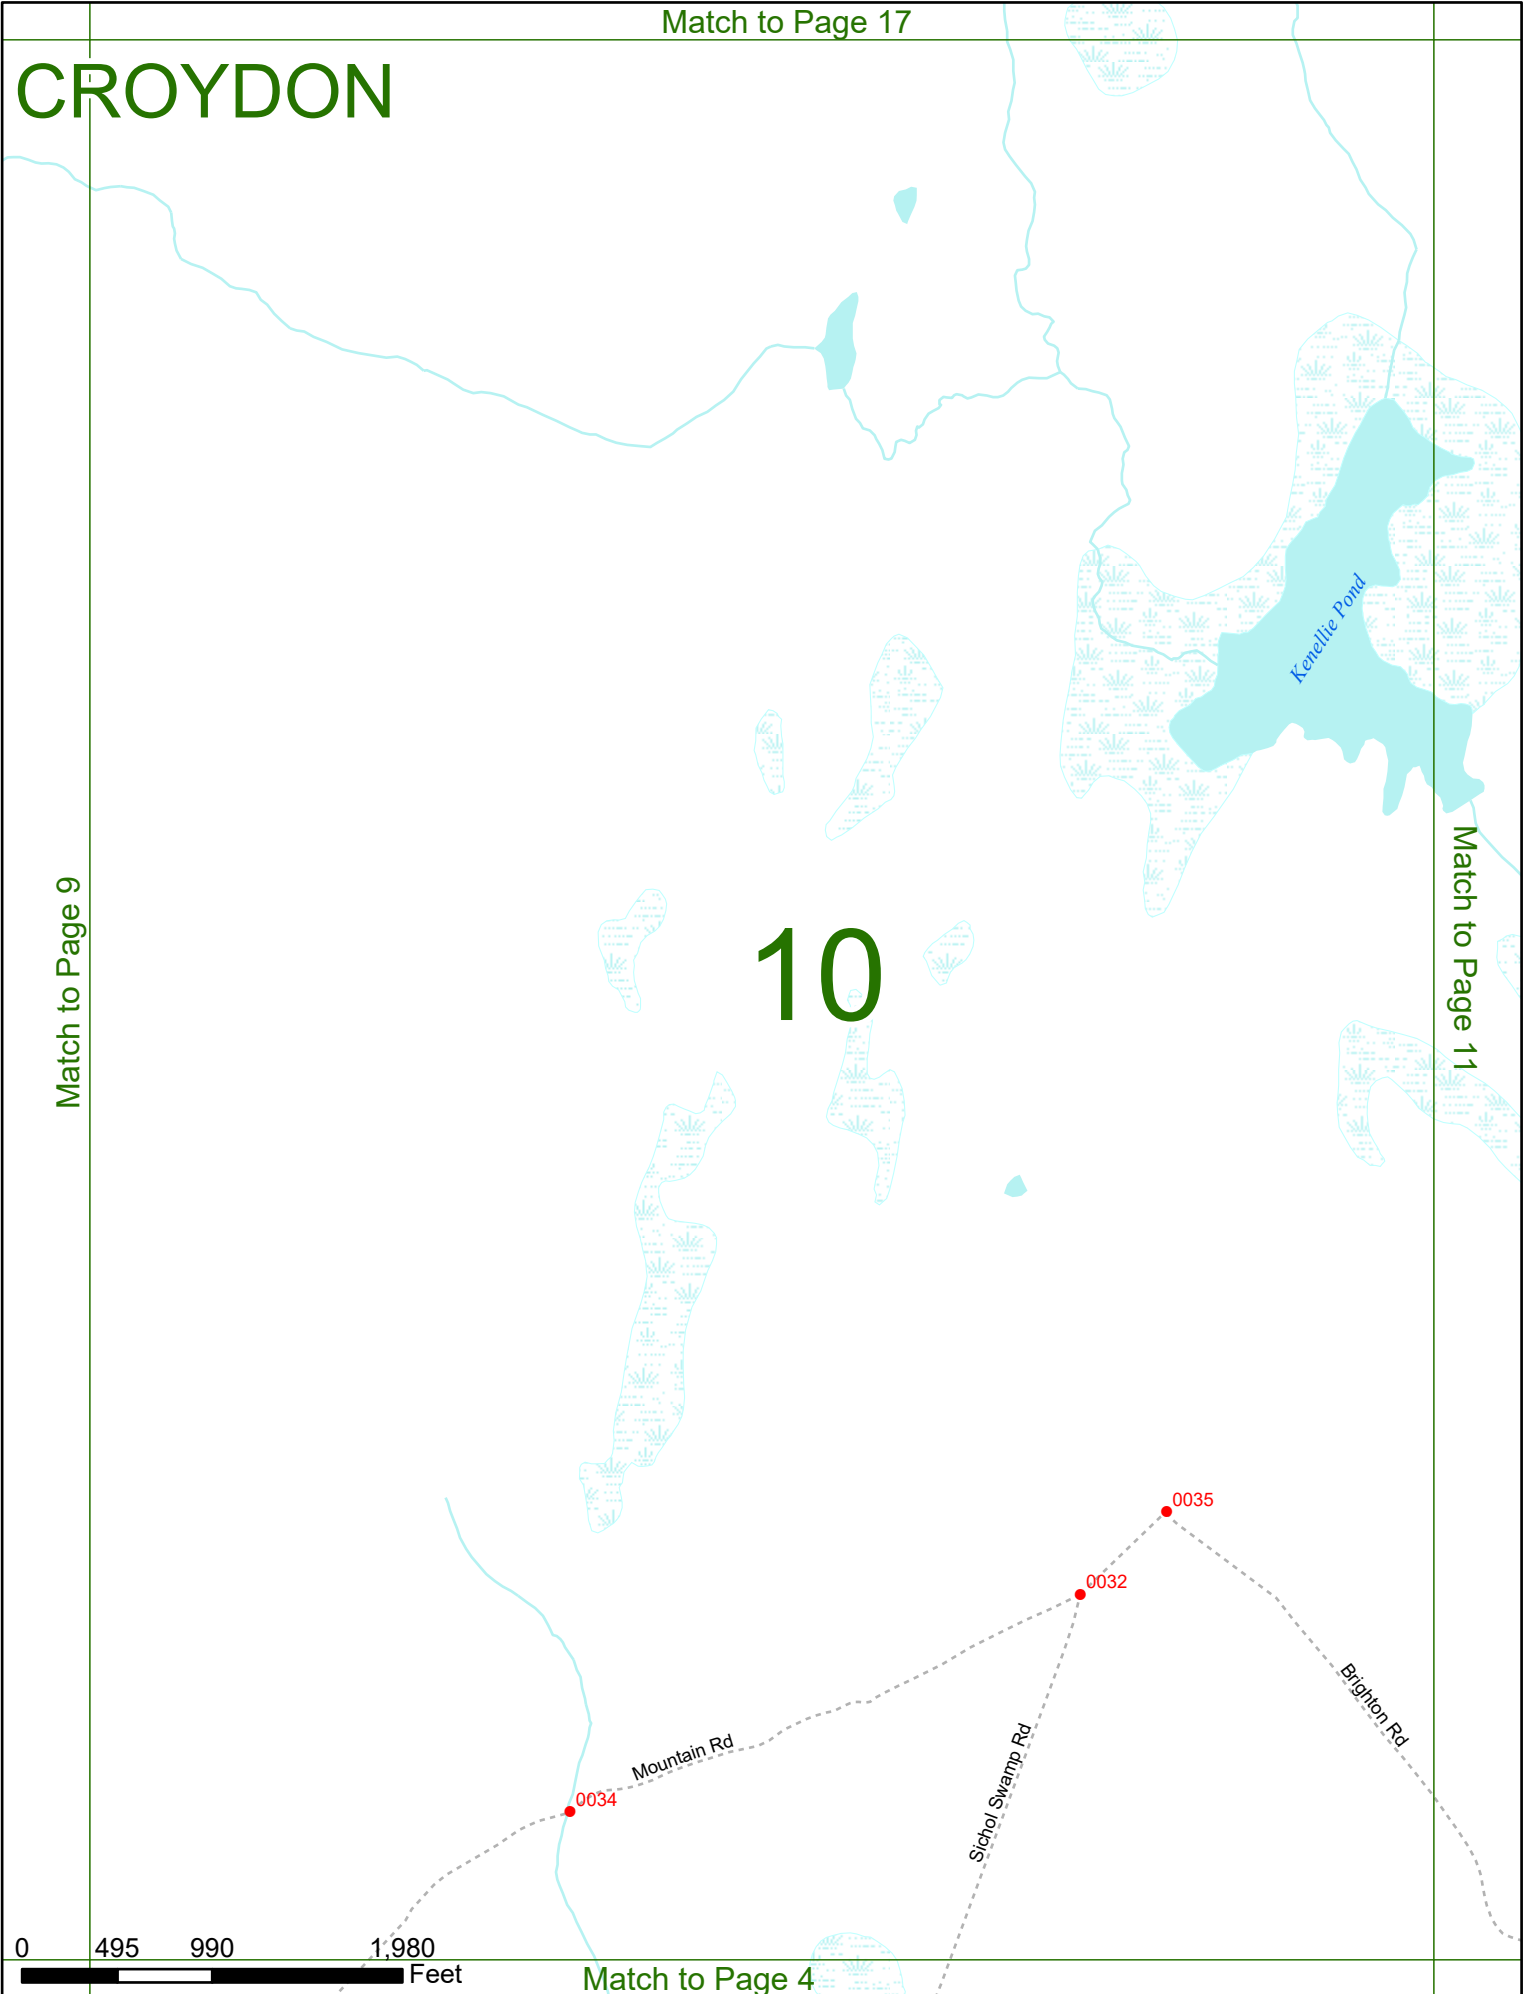

CROYDON

Match to Page 9

Match to Page 11

10

Kenelie Pond

Mountain Rd

Sichol Swamp Rd

Brighton Rd

0 495 990 1,980 Feet

Match to Page 4