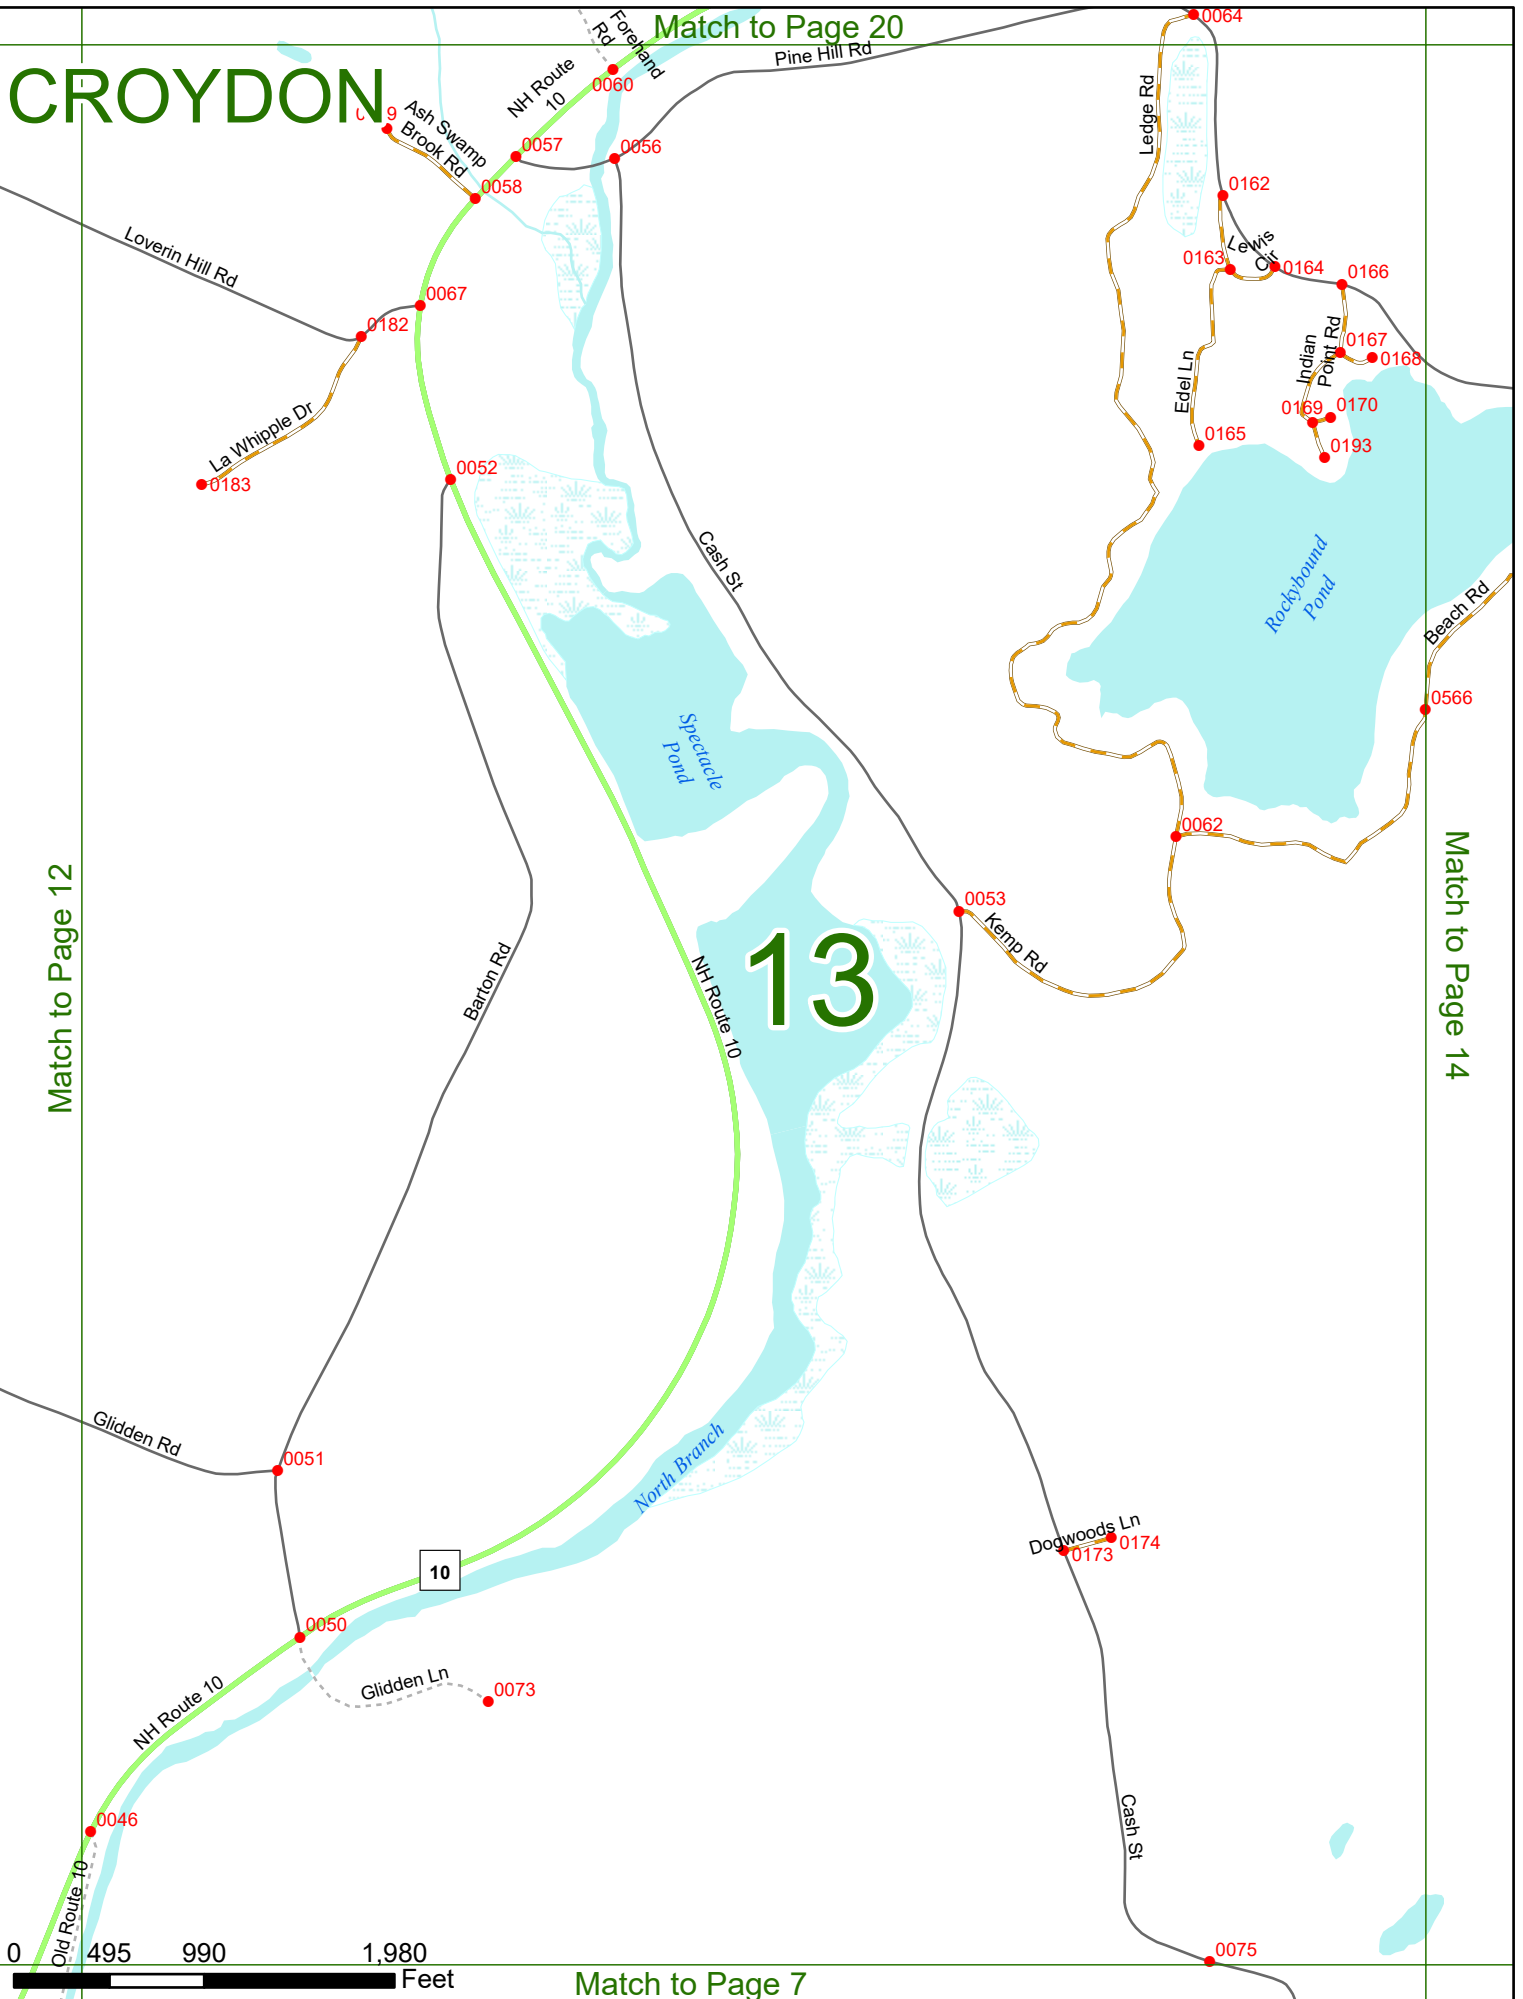

CROYDON

Match to Page 20

Match to Page 12

Match to Page 14

Match to Page 7

13