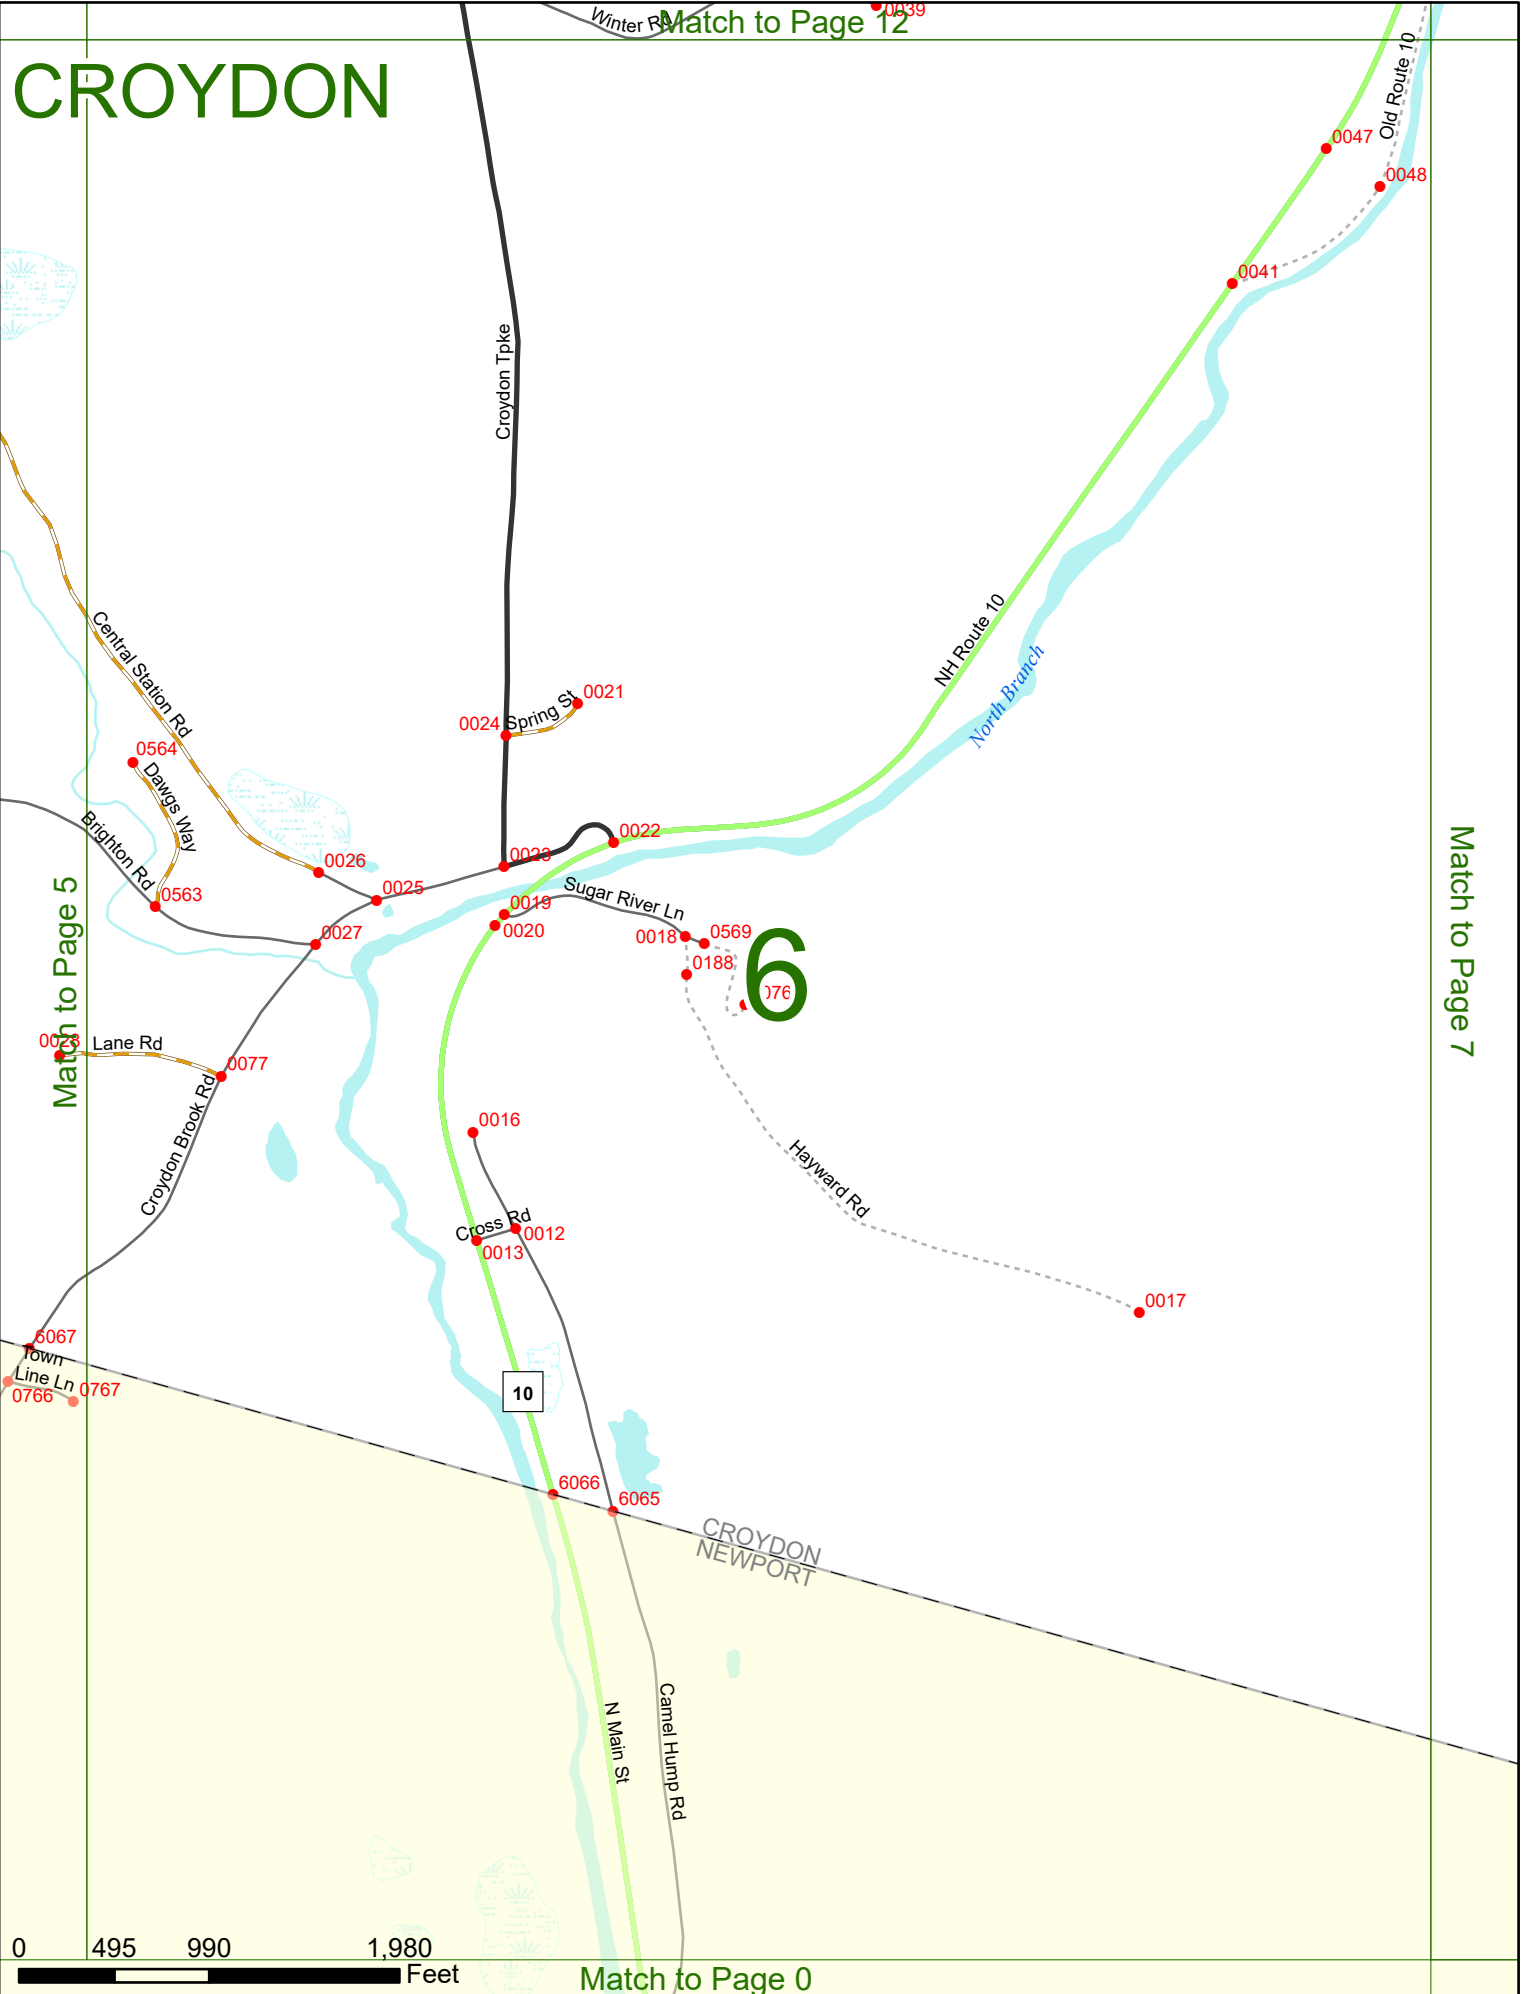

CROYDON

Match to Page 12

Match to Page 7

Match to Page 5

0 495 990 1,980 Feet

Match to Page 0