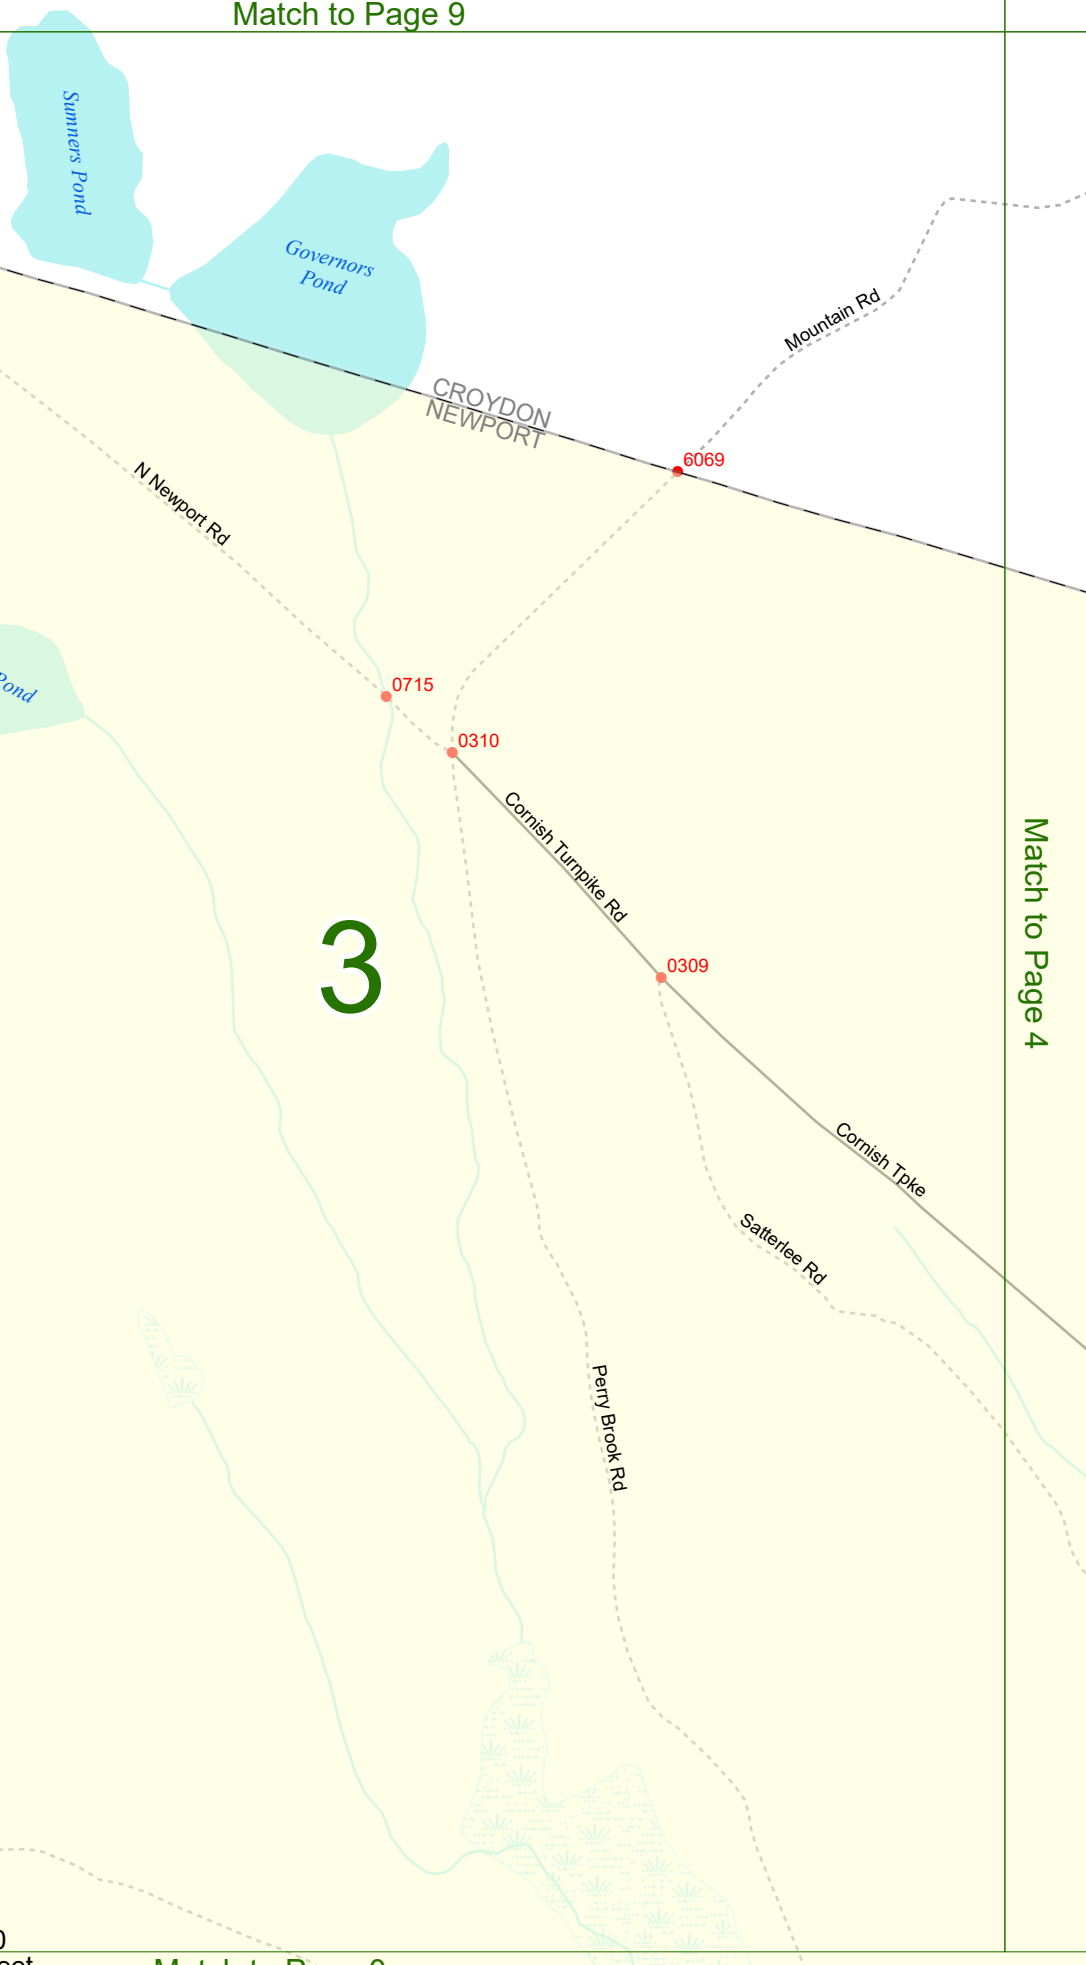

Match to Page 9

CROYDON

Match to Page 0

Match to Page 4

3

Match to Page 0