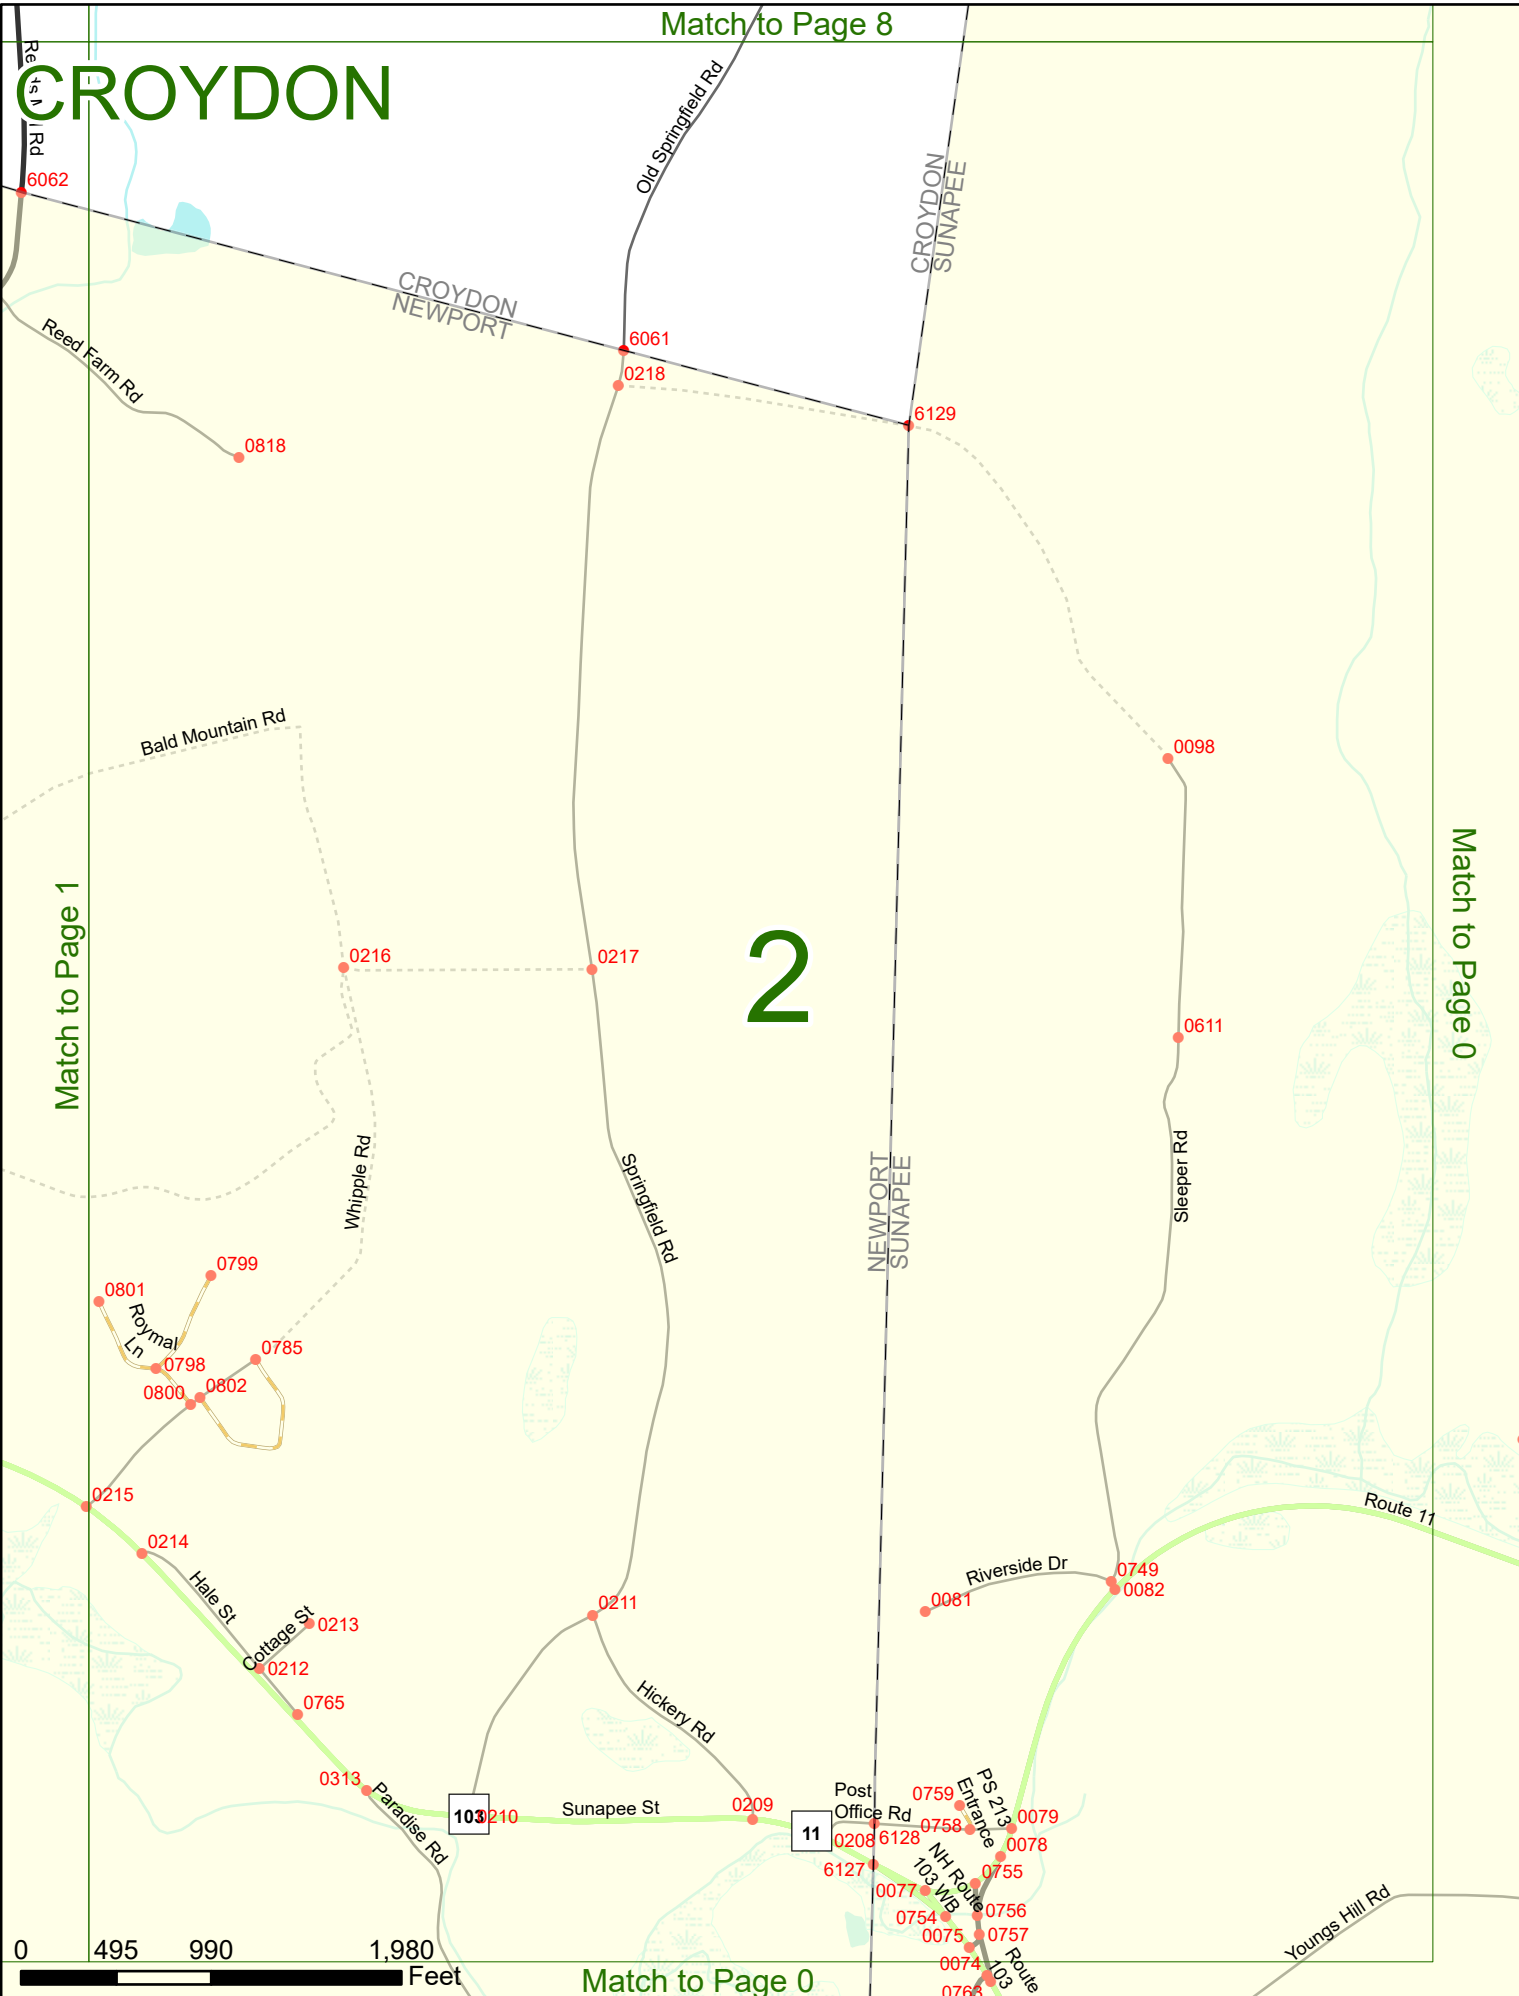

Match to Page 8

CROYDON

2

Match to Page 0

Match to Page 1

0 495 990 1,980 Feet

Match to Page 0