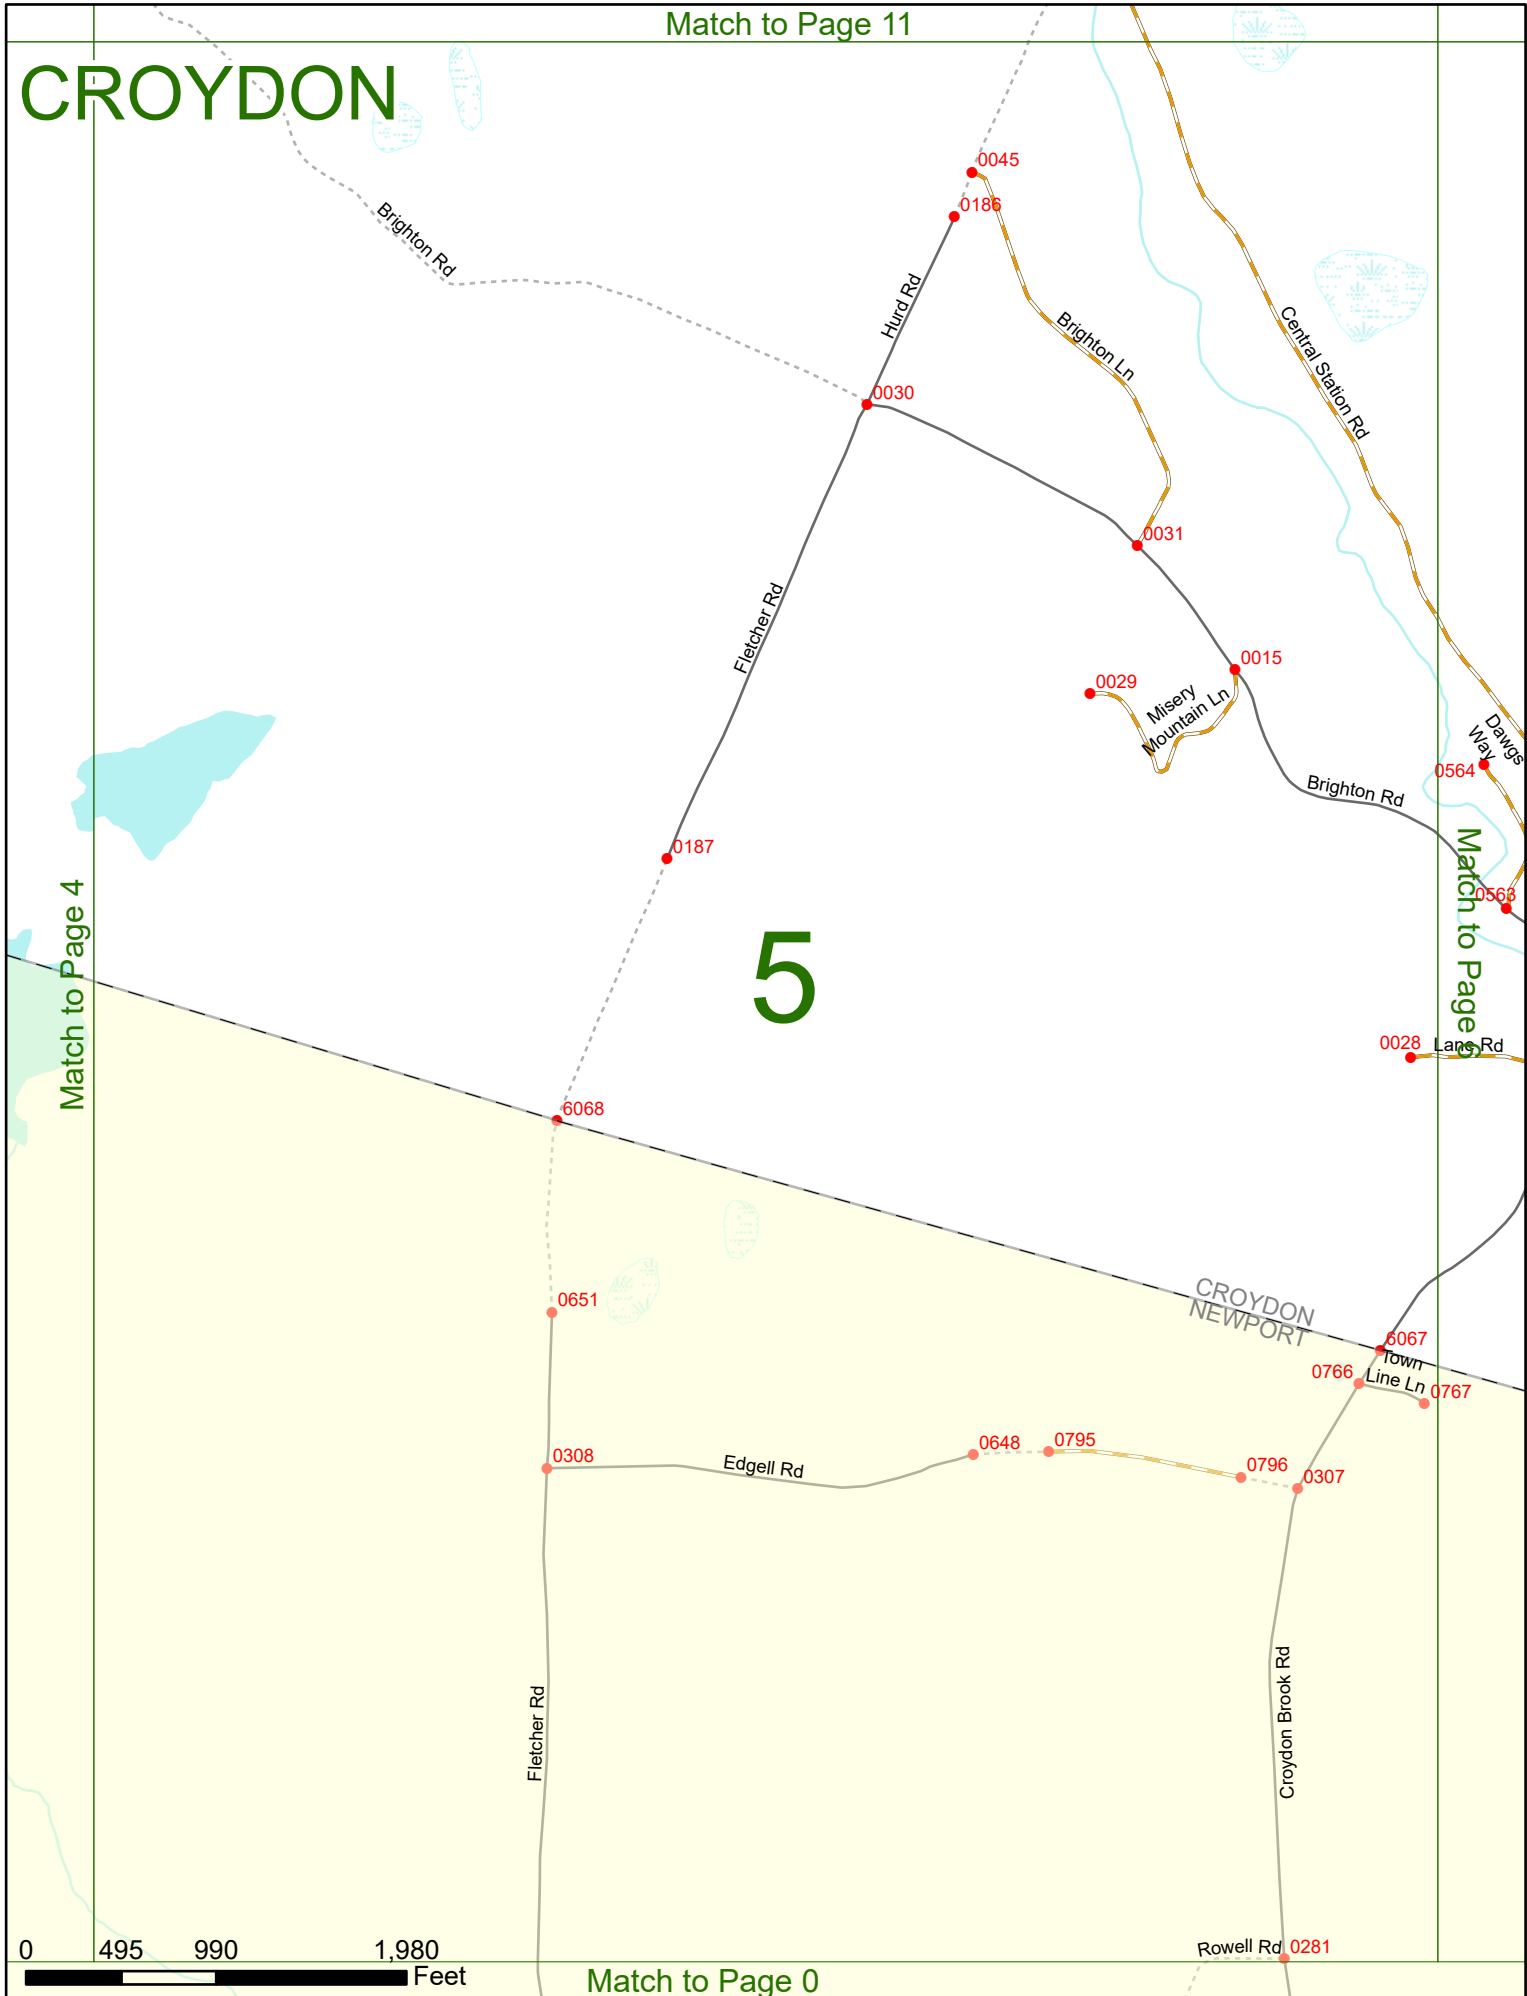

CROYDON

5

Match to Page 4

Match to Page 6