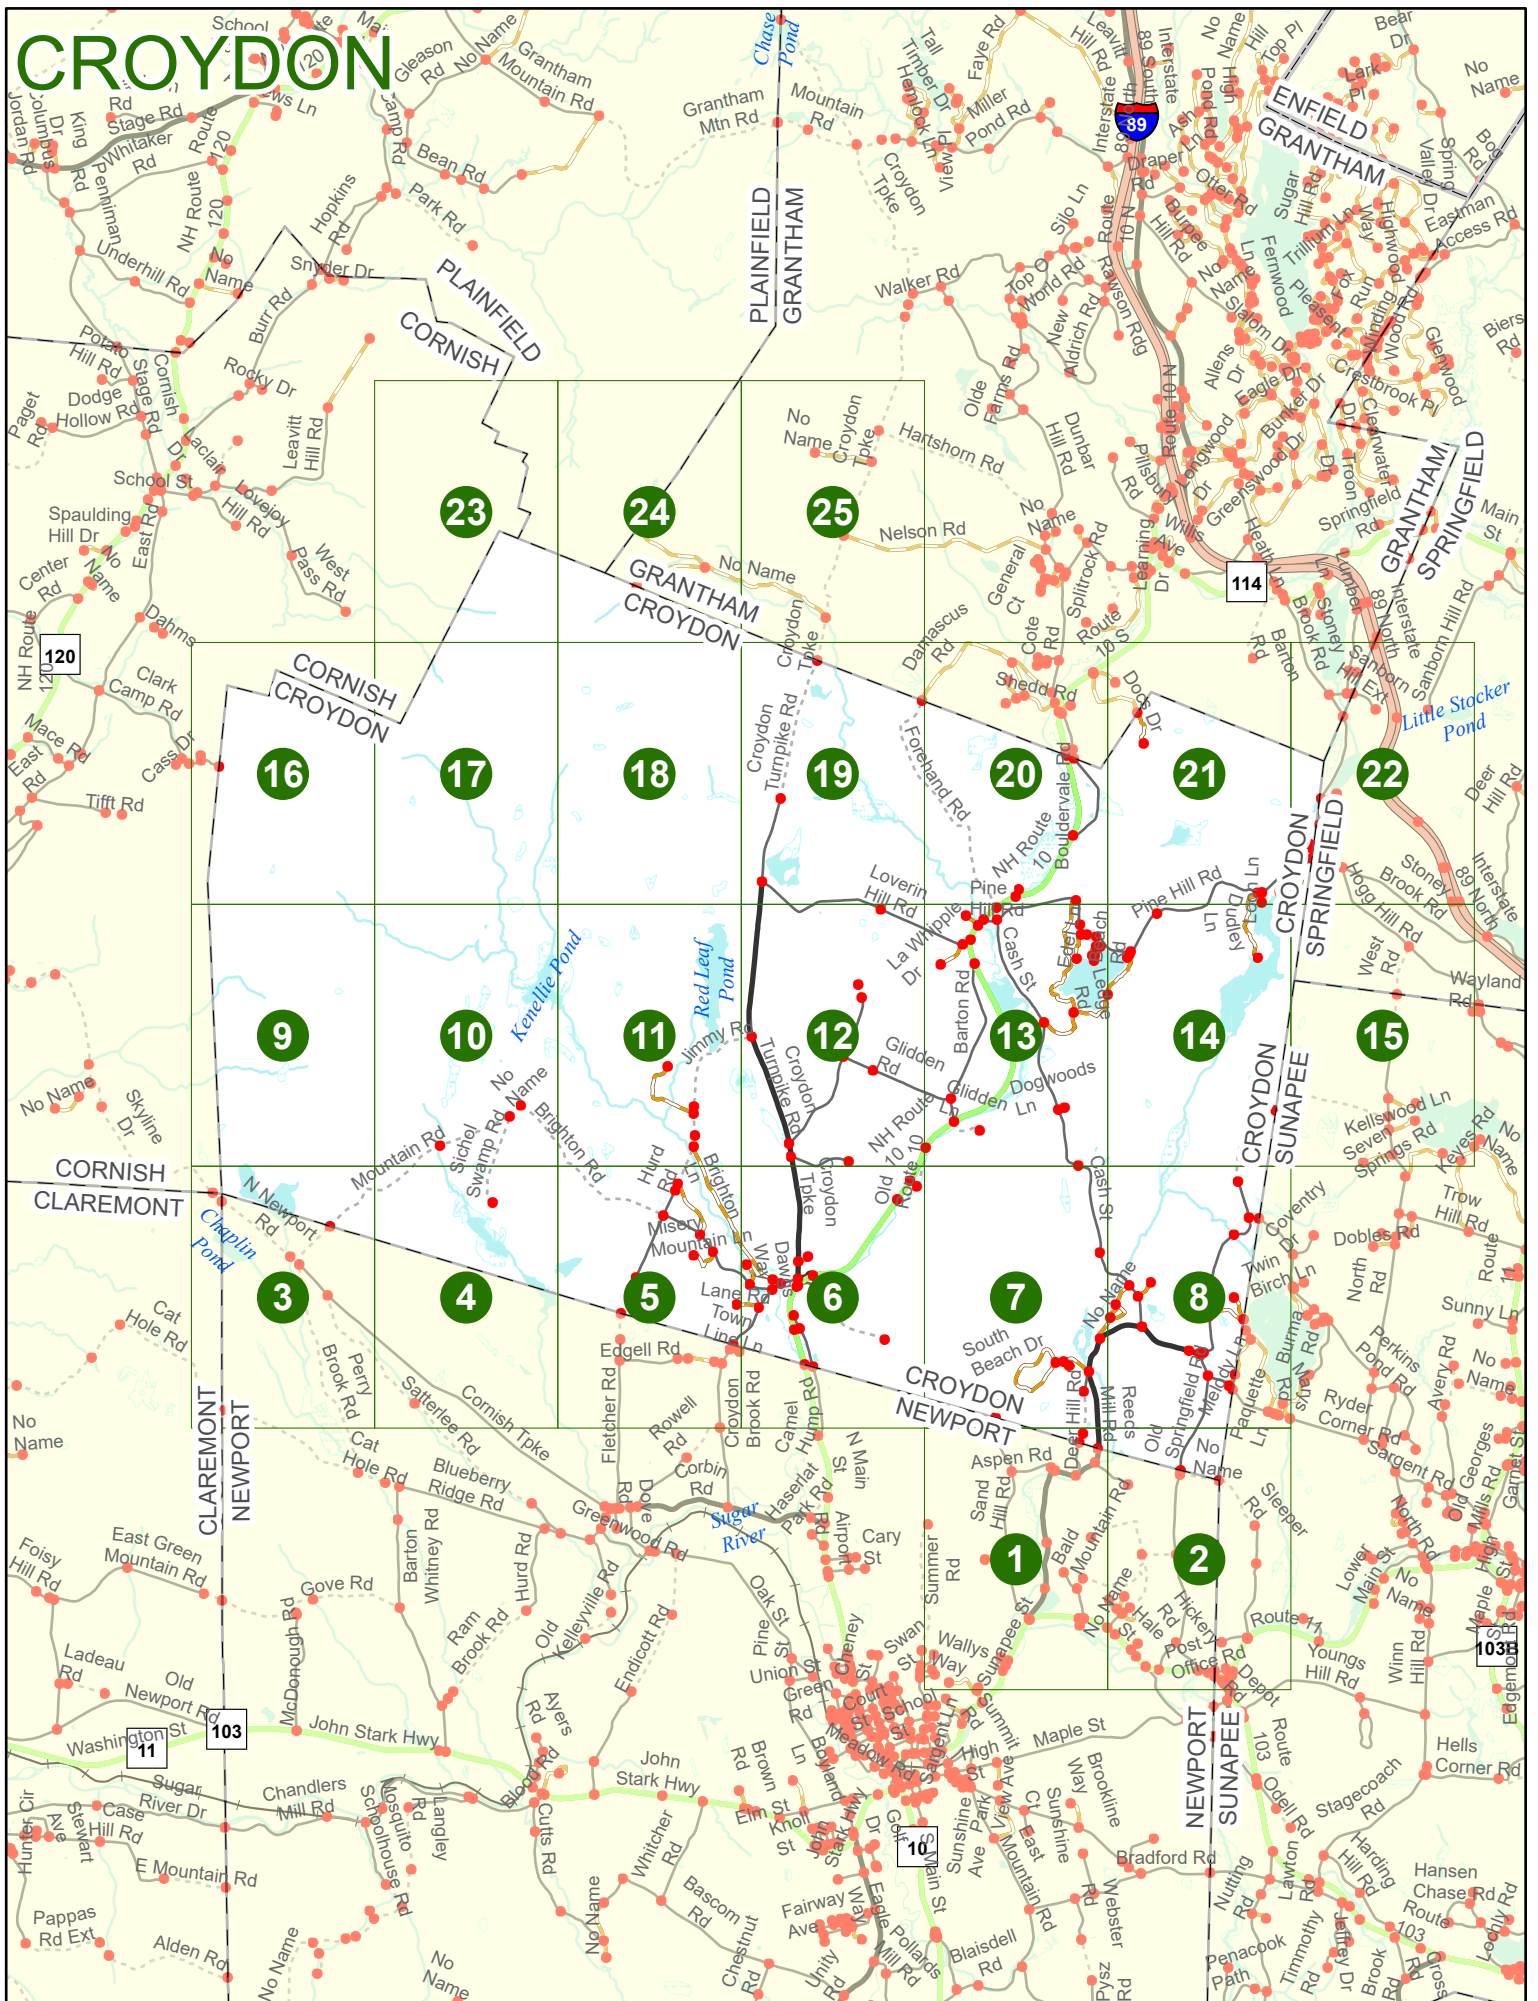

Maps and data sets are not guaranteed to be free from errors and omissions. Data is in a constant state of update and correction by various groups and agencies. Information displayed on this map is the best available at the time of publication.

2025 Nodal Reference Bookmap

LEGEND

NHDOT will accept crash locations based on the State of NH Uniform Police Traffic Accident Report.

Crash occurred on:

Option 1 Street Address
 123 Main Street

Option 2 Route No and/or Distance from NESW Intesecting Road, Bridge,
 Street name Intersecting Street Town/County line
 Main Street 500 E Oak Street

Option 3 First Node Distance from First Node Second Node
 515 212 632

Option 4 Route No and/or Mile Marker on Interstate Only NESW Mile (Marker)
 Street name
 189S 700 feet S 36.8

Option 3 – Example

Street Name Loudon Road
First Node 803
Distance from First Node 318 Ft
Second Node 813

CROYDON

CROYDON

Match to Page 7

CROYDON
NEWPORT

1

Match to Page 2

Match to Page 0

Match to Page 0