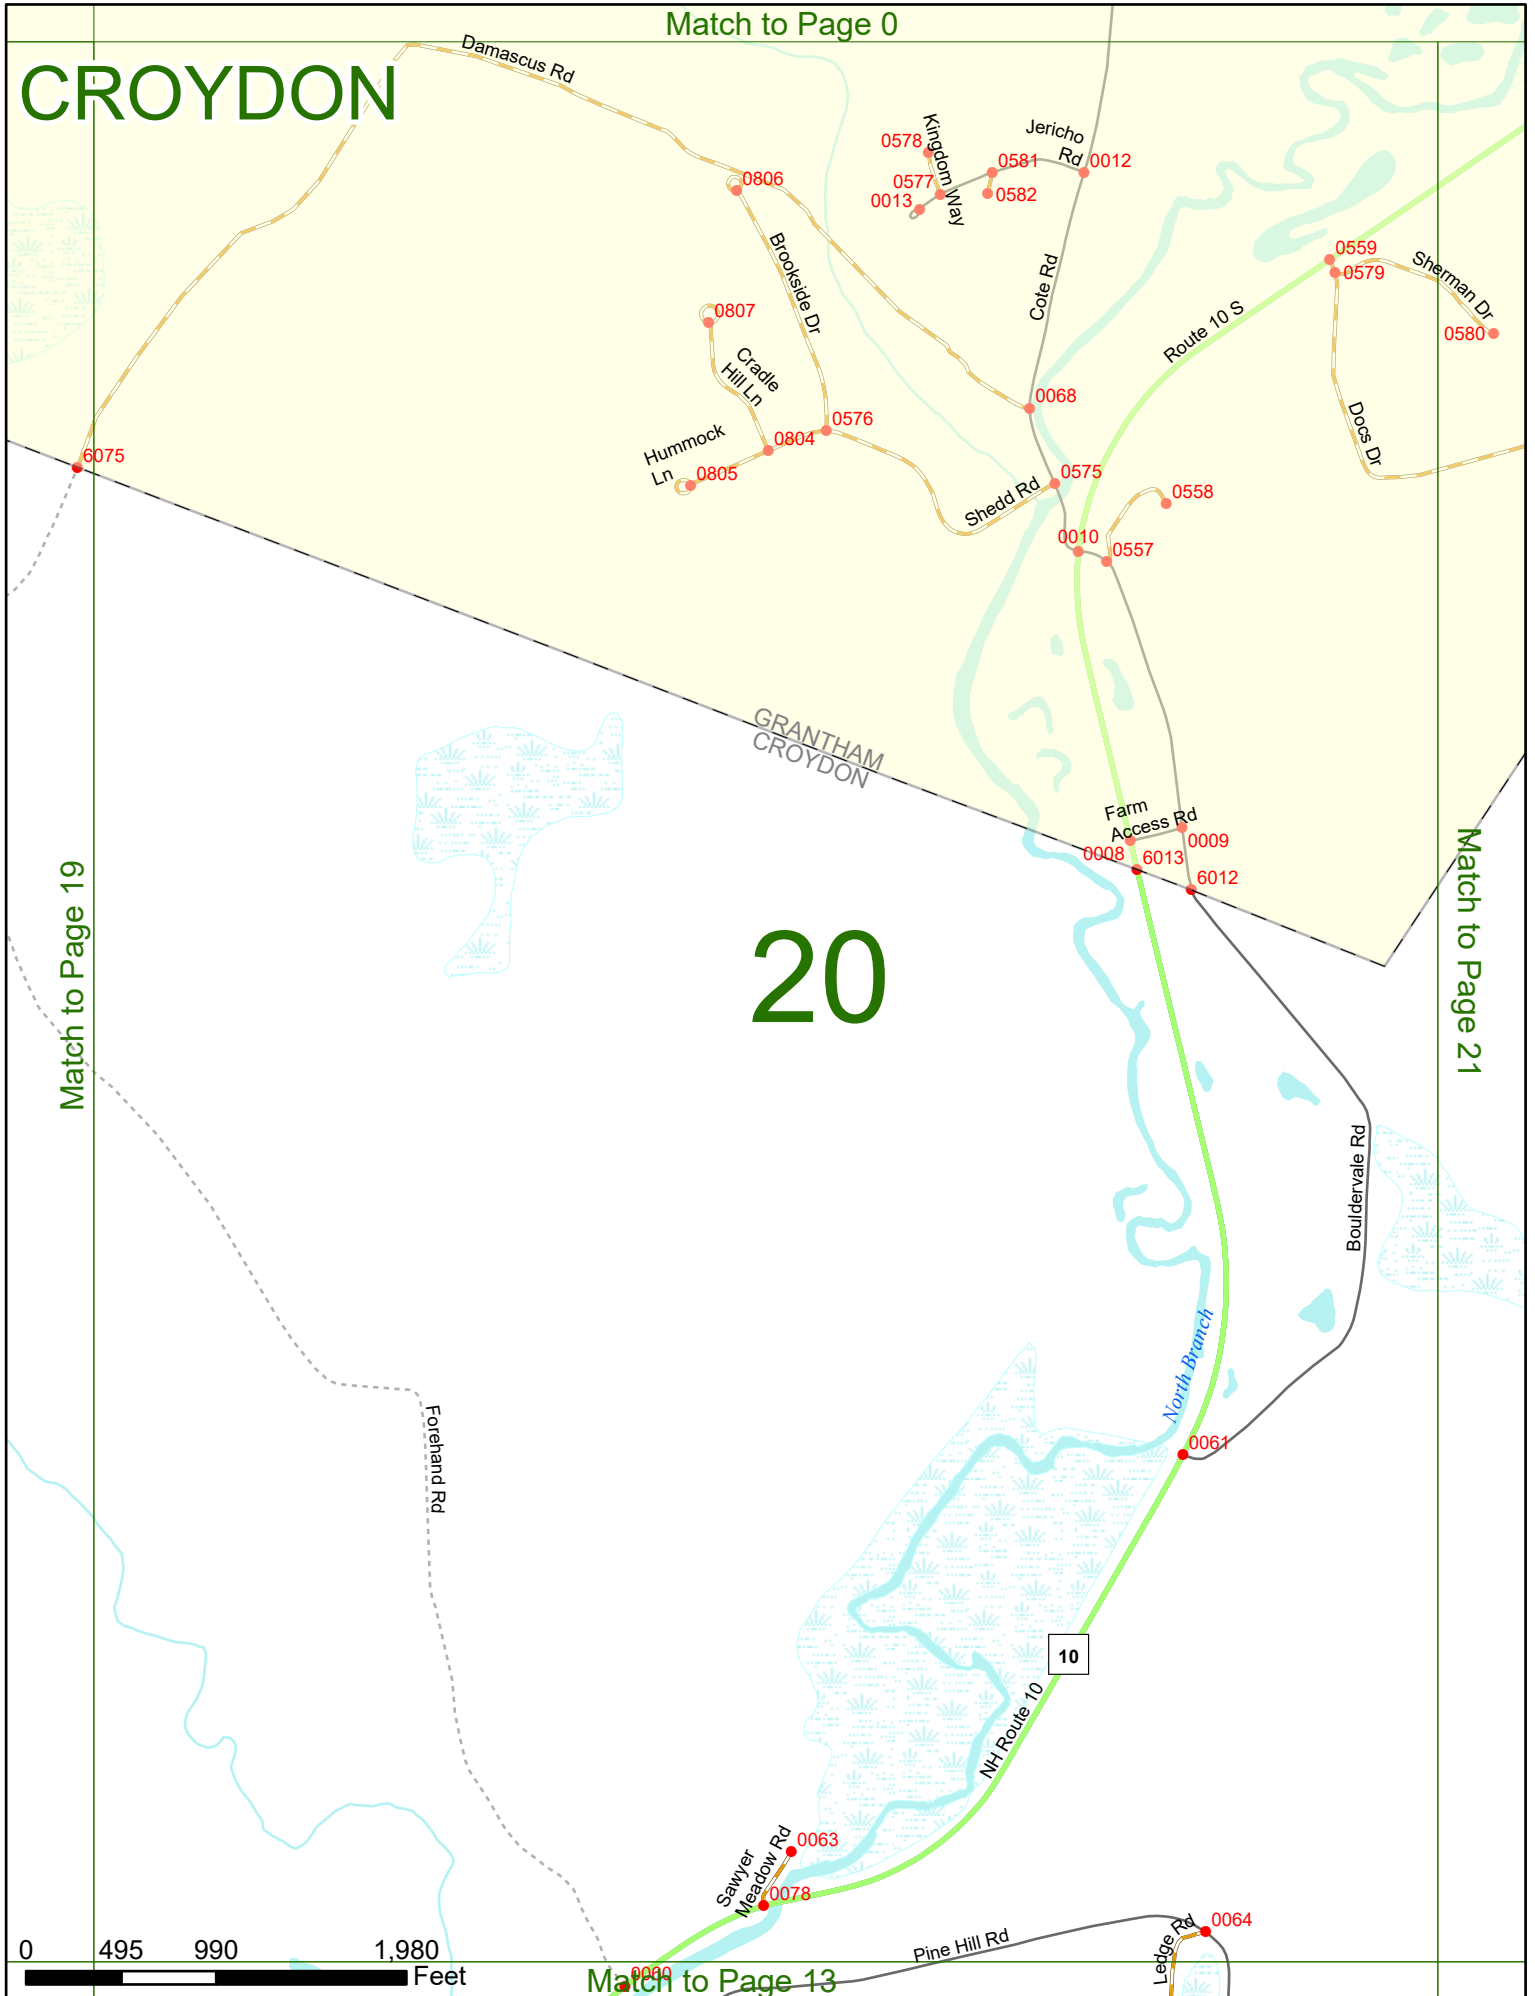

CROYDON

Match to Page 0

20

Match to Page 19

Match to Page 21

0 495 990 1,980 Feet

Match to Page 13