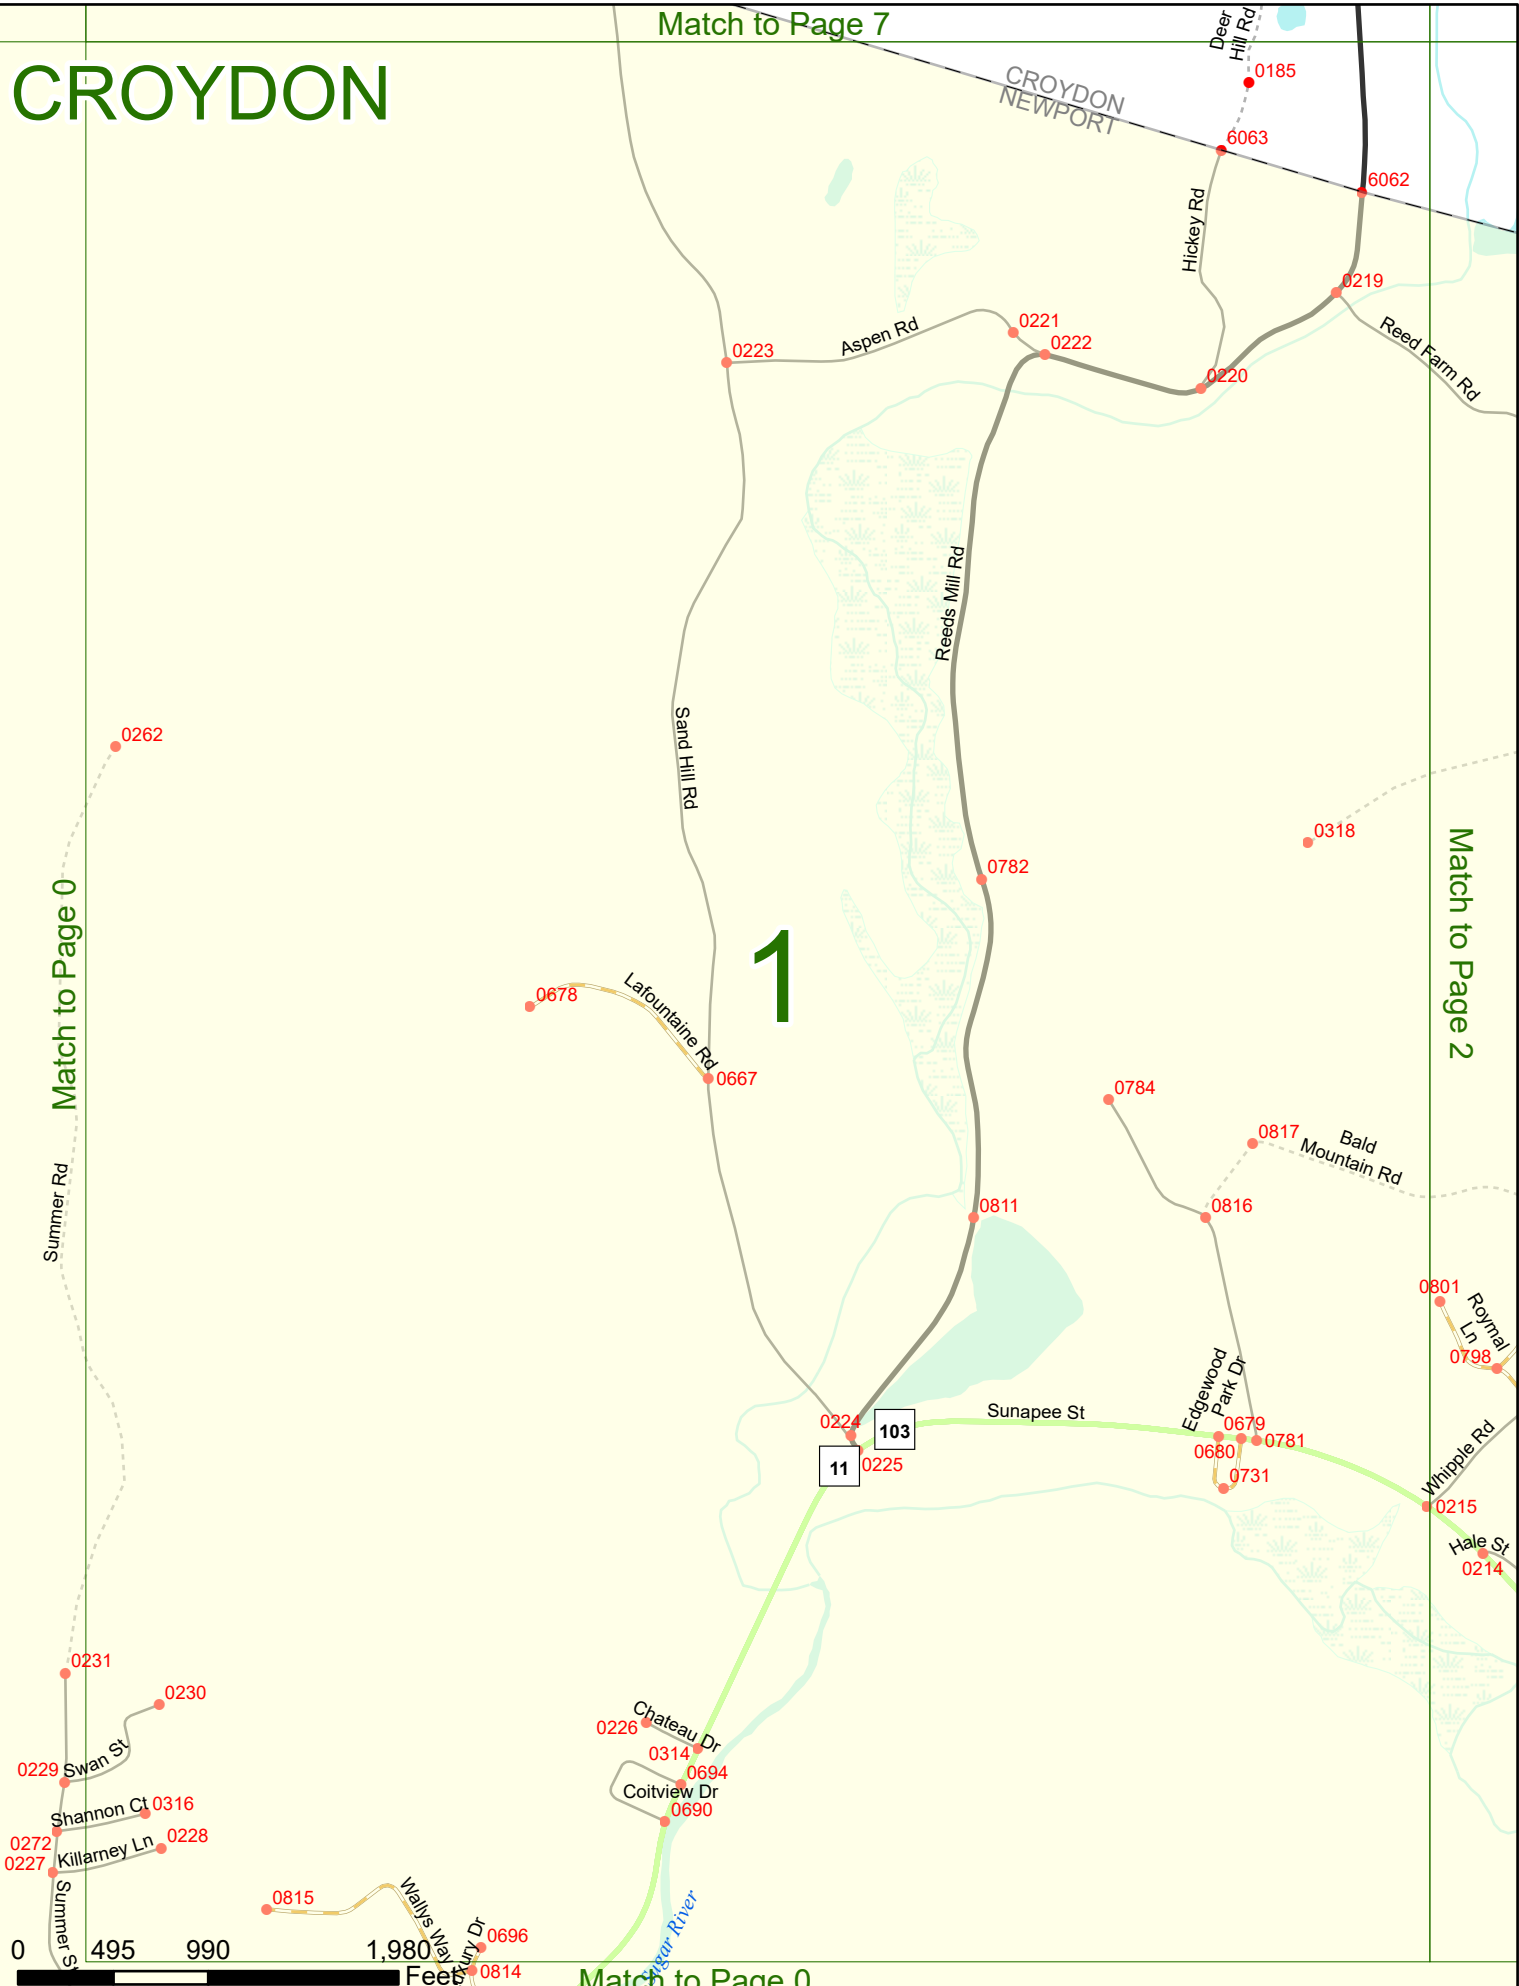

CROYDON

Match to Page 7

CROYDON
NEWPORT

1

Match to Page 2

Match to Page 0

Match to Page 0