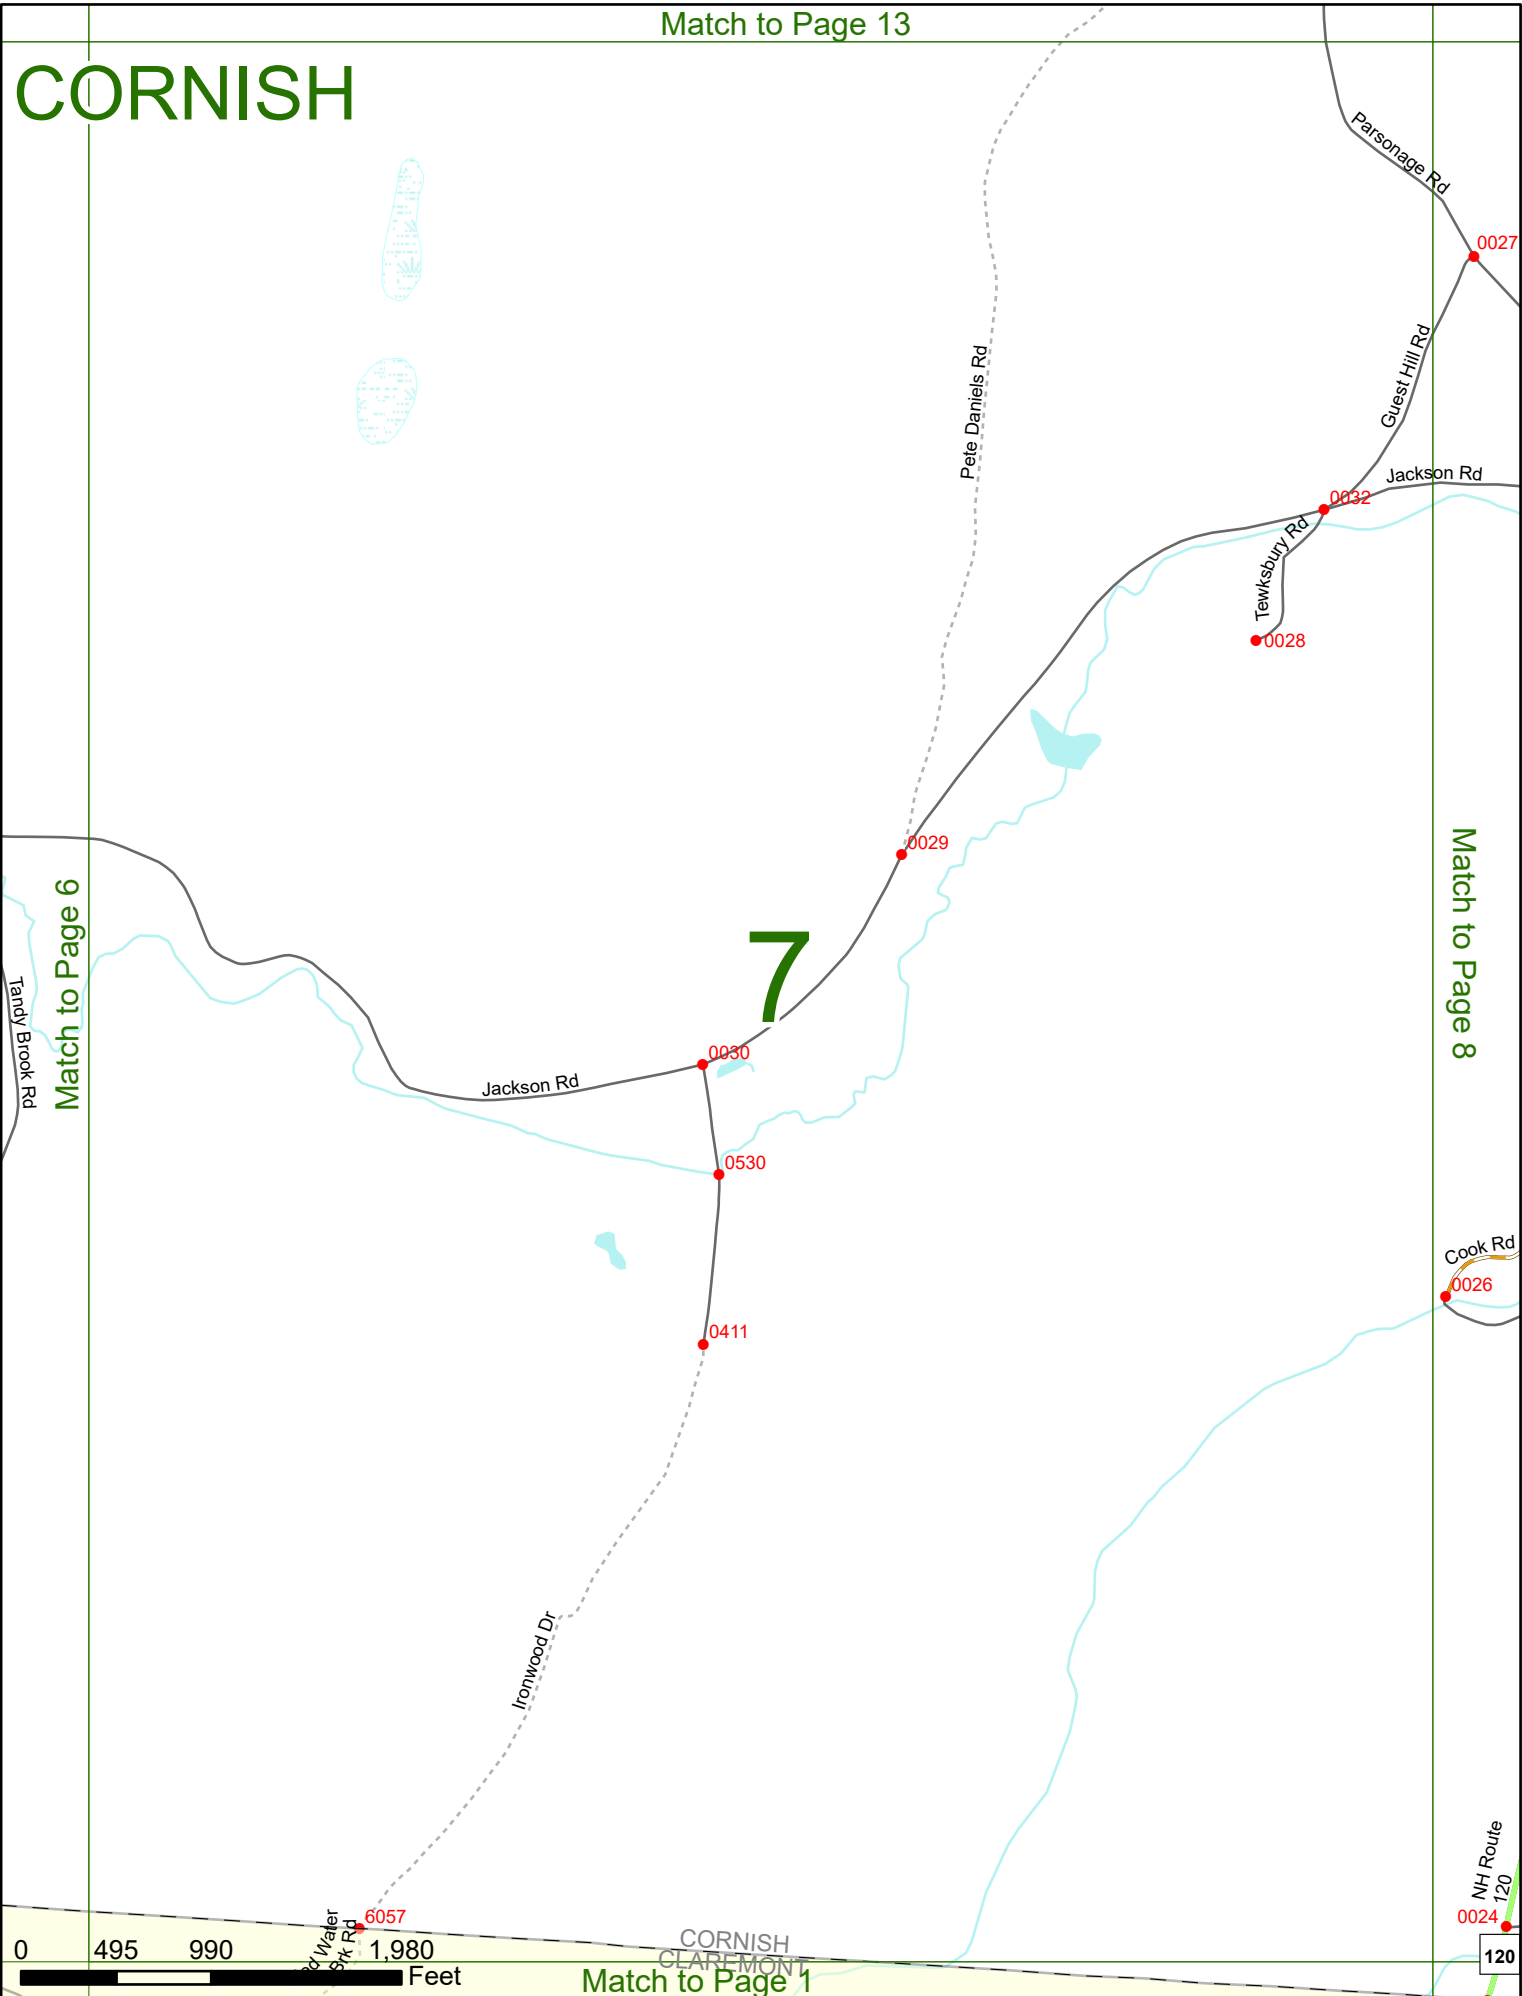

CORNISH

7

Match to Page 6

Match to Page 8

Dr Water Spk Rd 6057
Ironwood Dr
Jackson Rd
Pete Daniels Rd
Tewksbury Rd
Guest Hill Rd
Parsonage Rd
Cook Rd
NH Route 120
0024 120

Match to Page 1