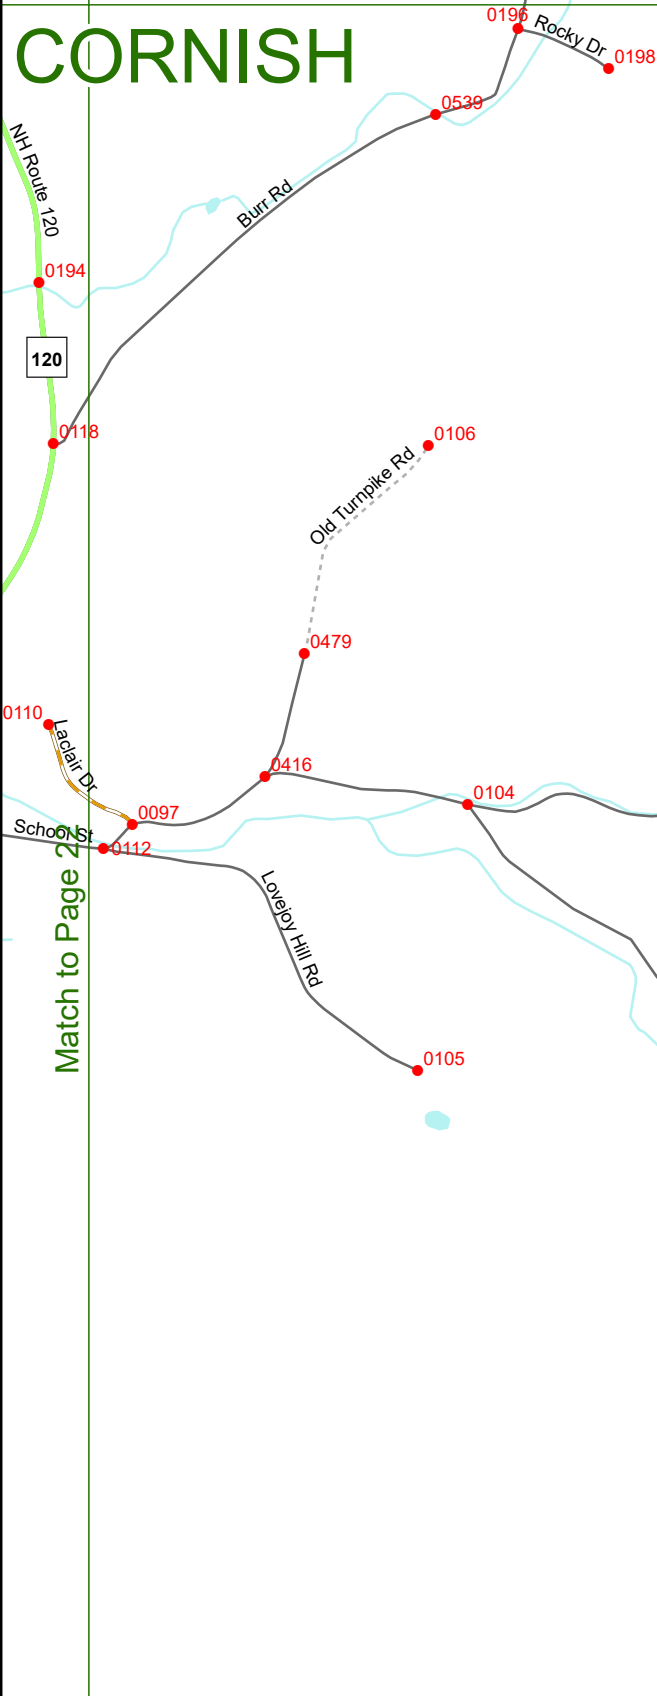

Match to Page 30

CORNISH

NH Route 120

120

Match to Page 28

Match to Page 24

23

Match to Page 16