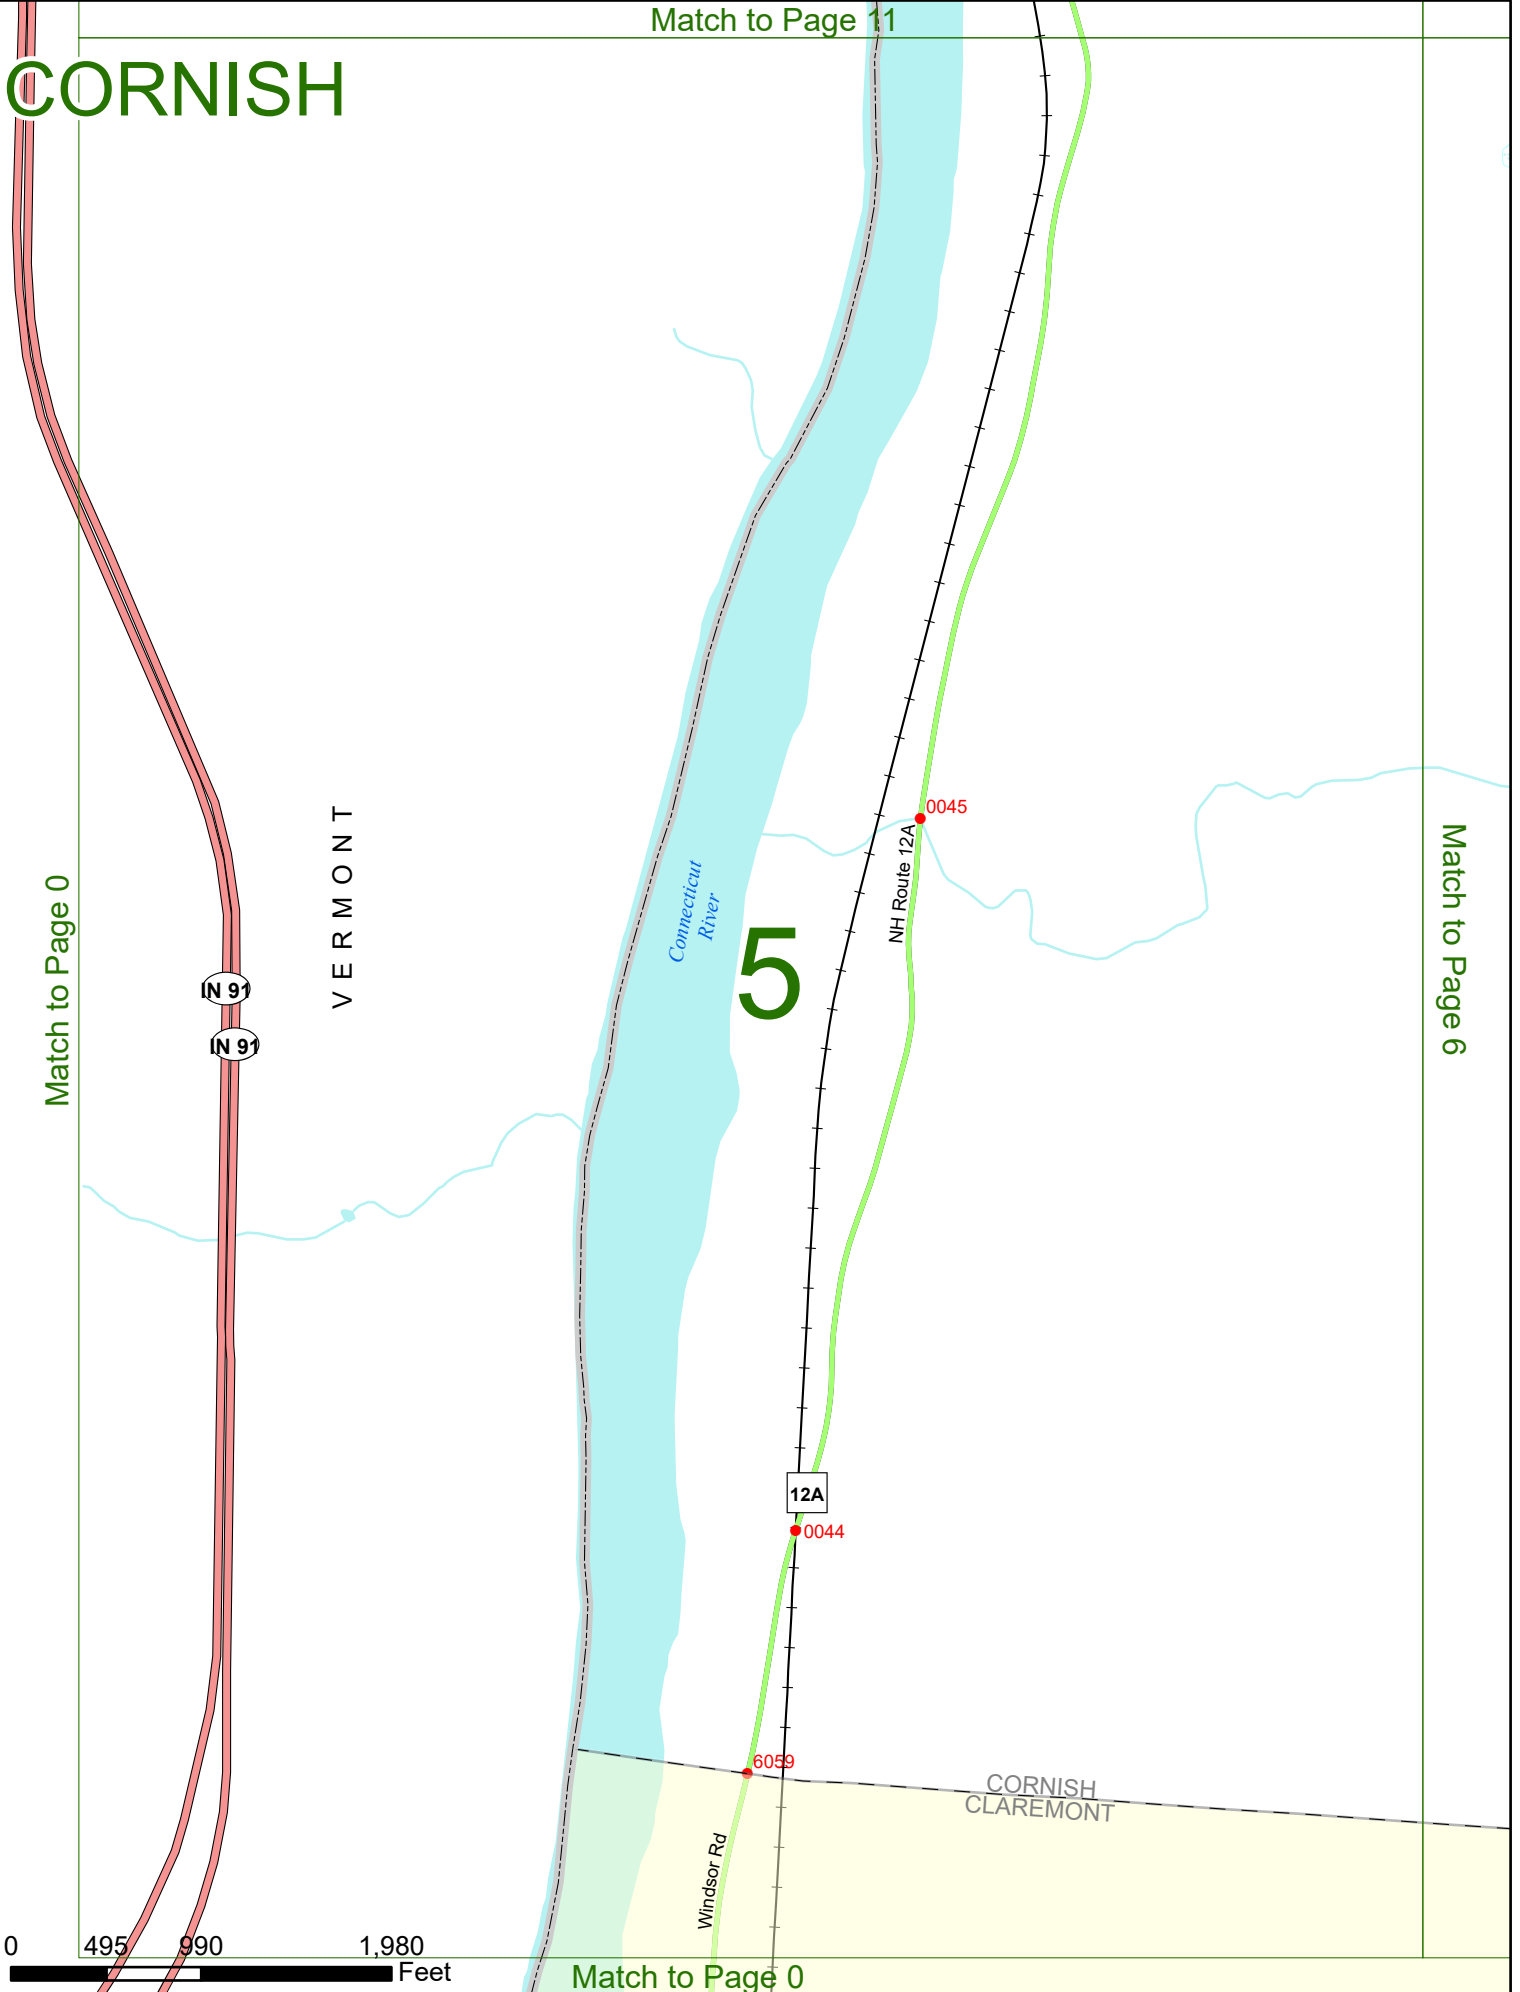

Match to Page 11

CORNISH

Match to Page 0

VERMONT

Match to Page 6

0 495 990 1,980 Feet

Match to Page 0

CORNISH
CLAREMONT