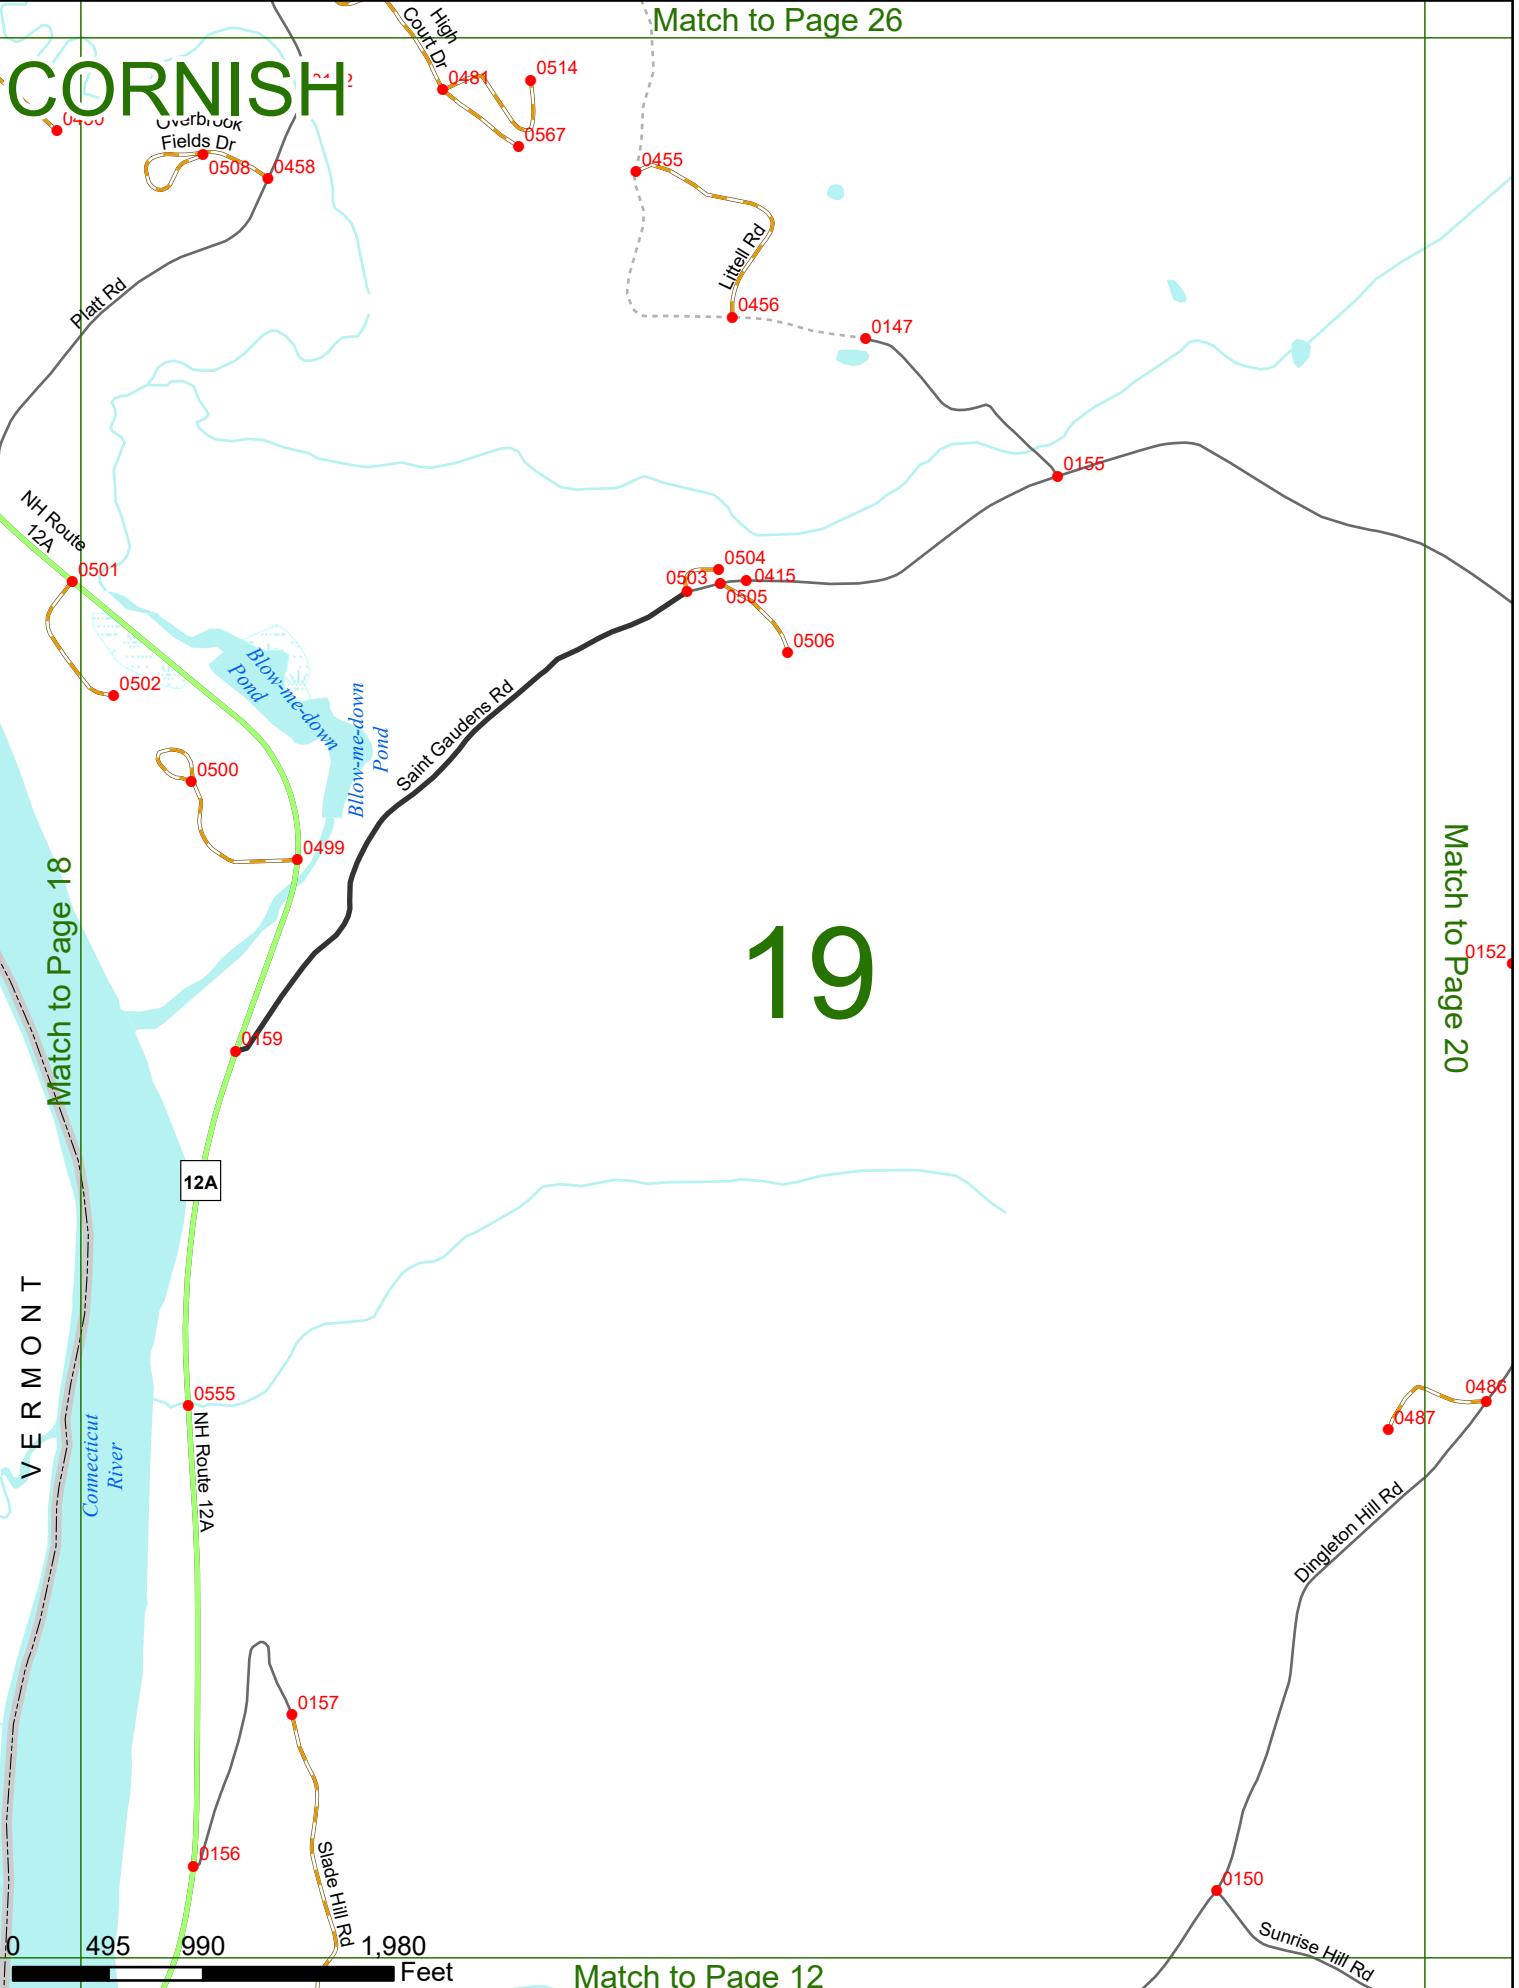

CORNISH

Match to Page 26

19

Match to Page 20

Match to Page 18

Match to Page 12

VERMONT

Connecticut River

12A

NH Route 12A

Blow-me-down Pond

Blow-me-down Pond

Saint Gaudens Rd

Dingleton Hill Rd

Sunrise Hill Rd