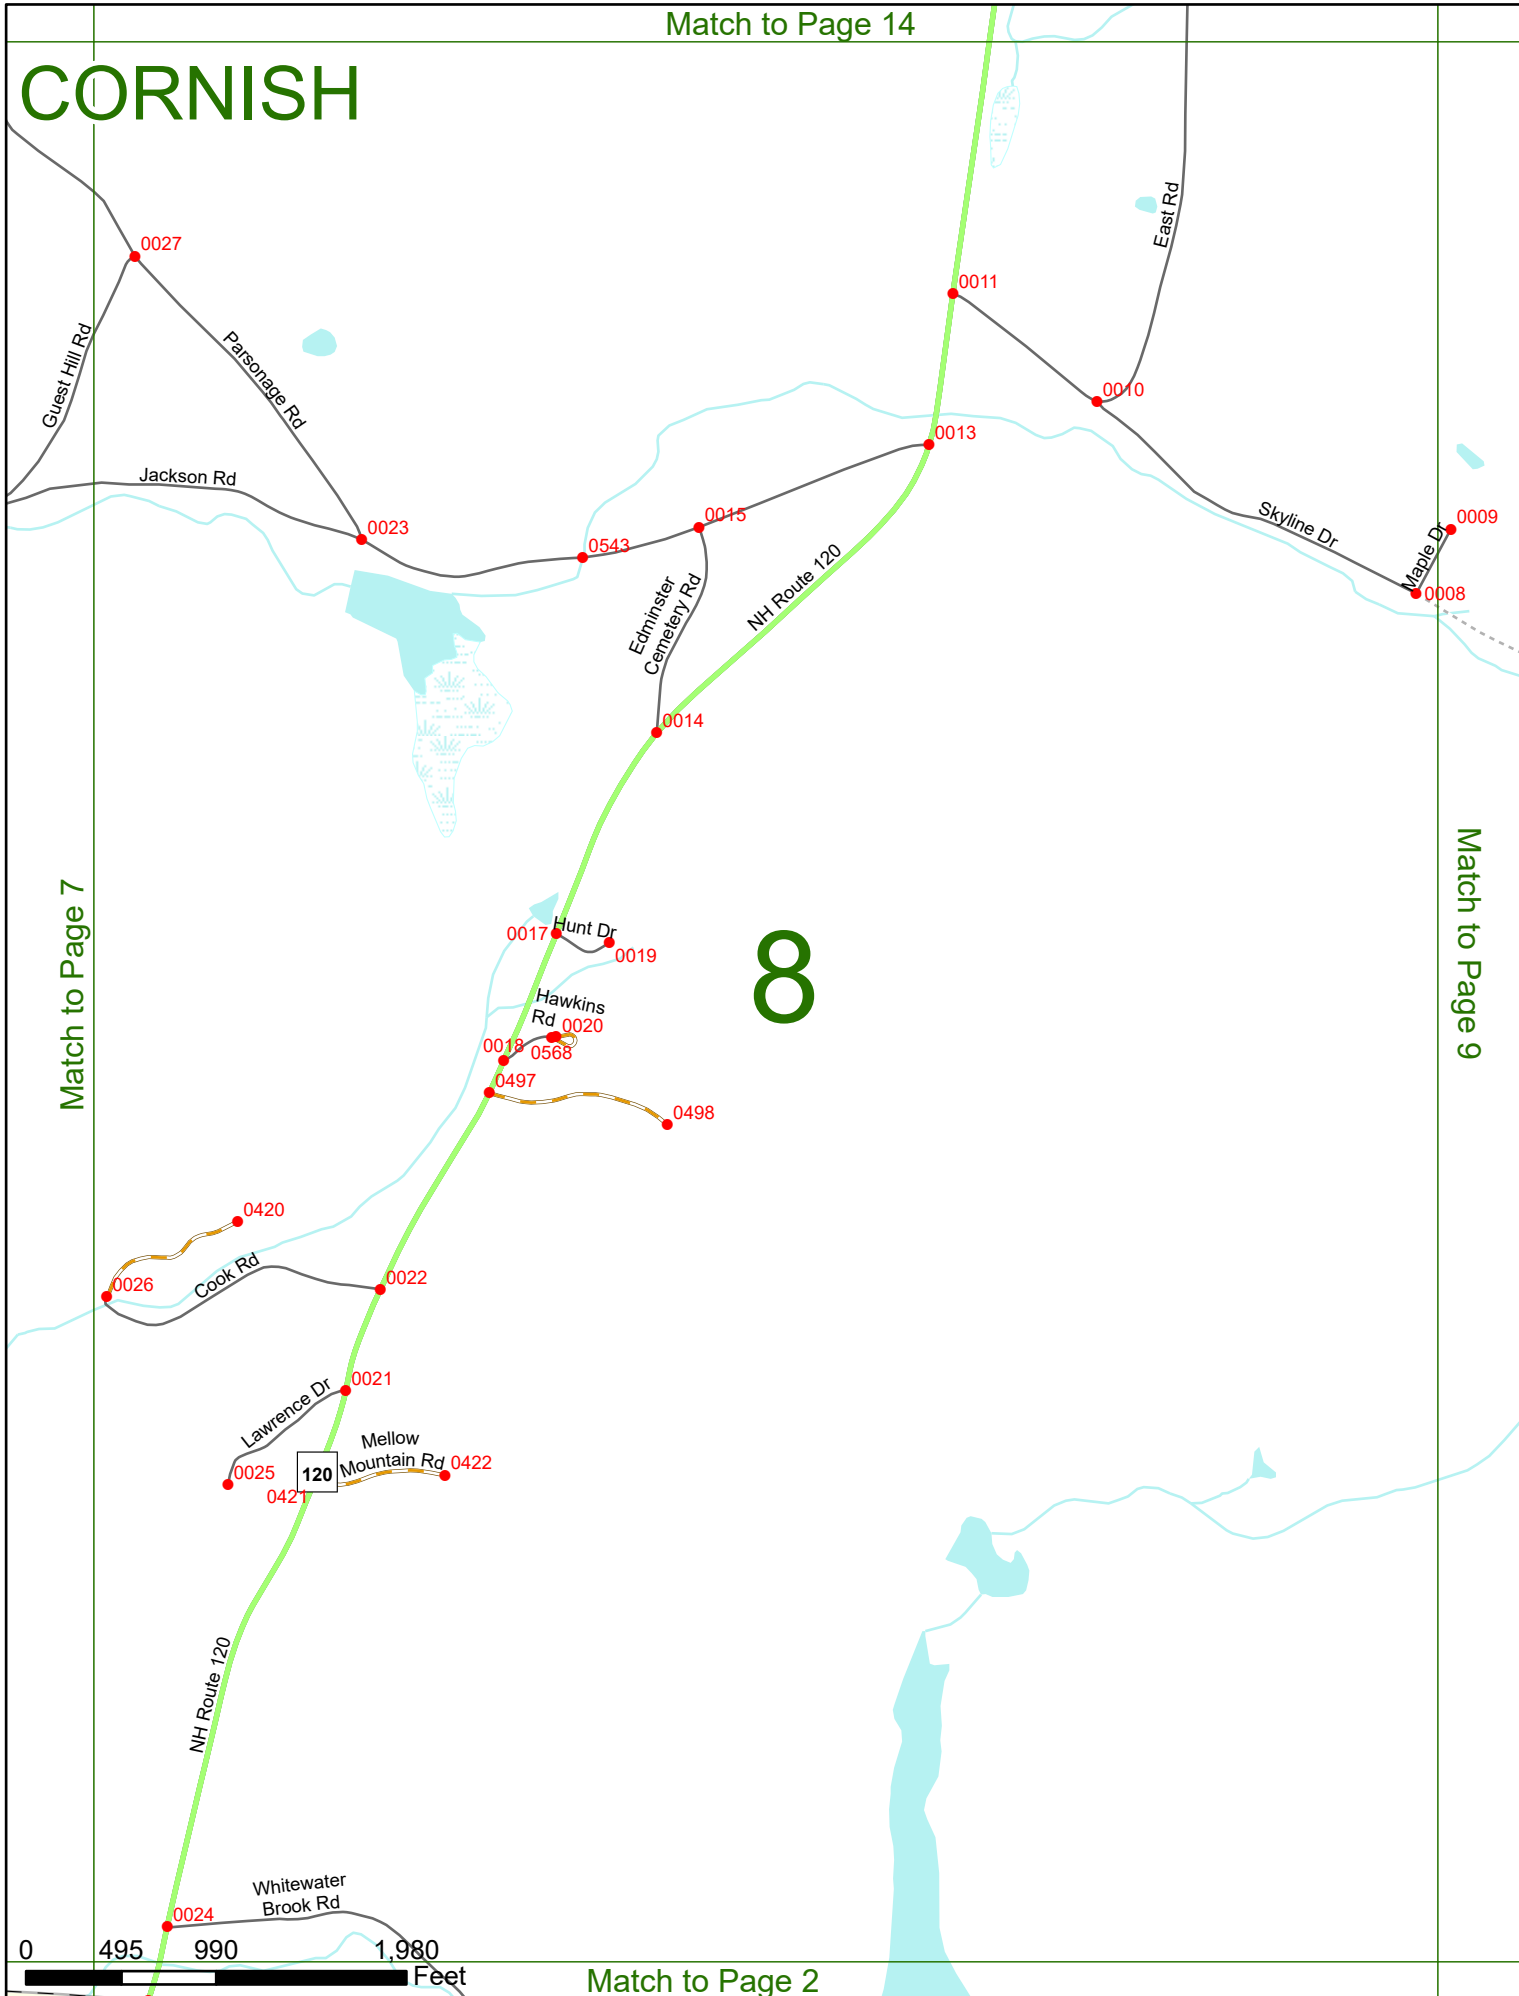

CORNISH

Match to Page 7

Match to Page 9

8