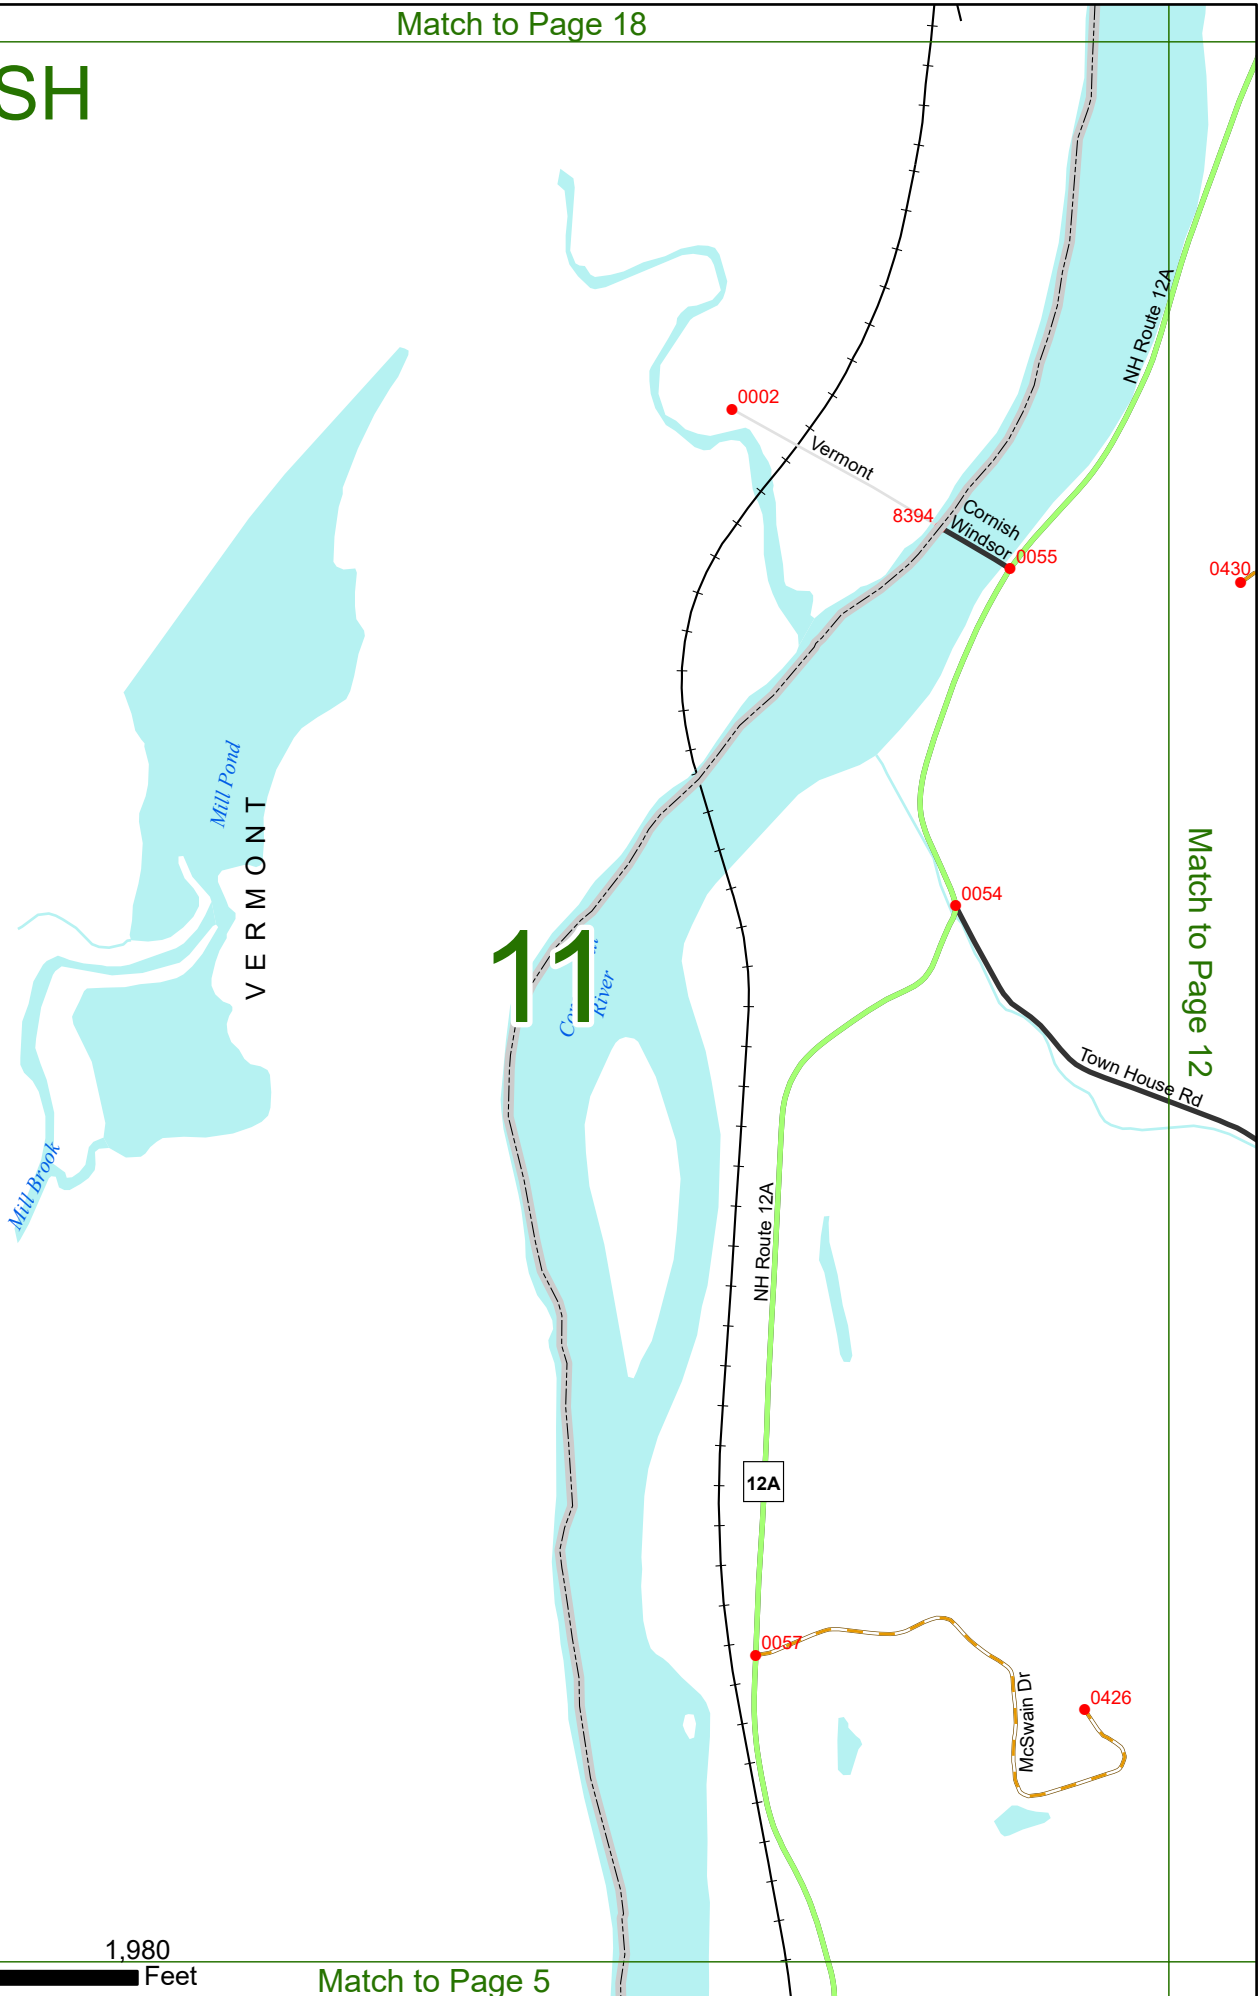

CORNISH

Match to Page 0

Match to Page 12

11

VERMONT