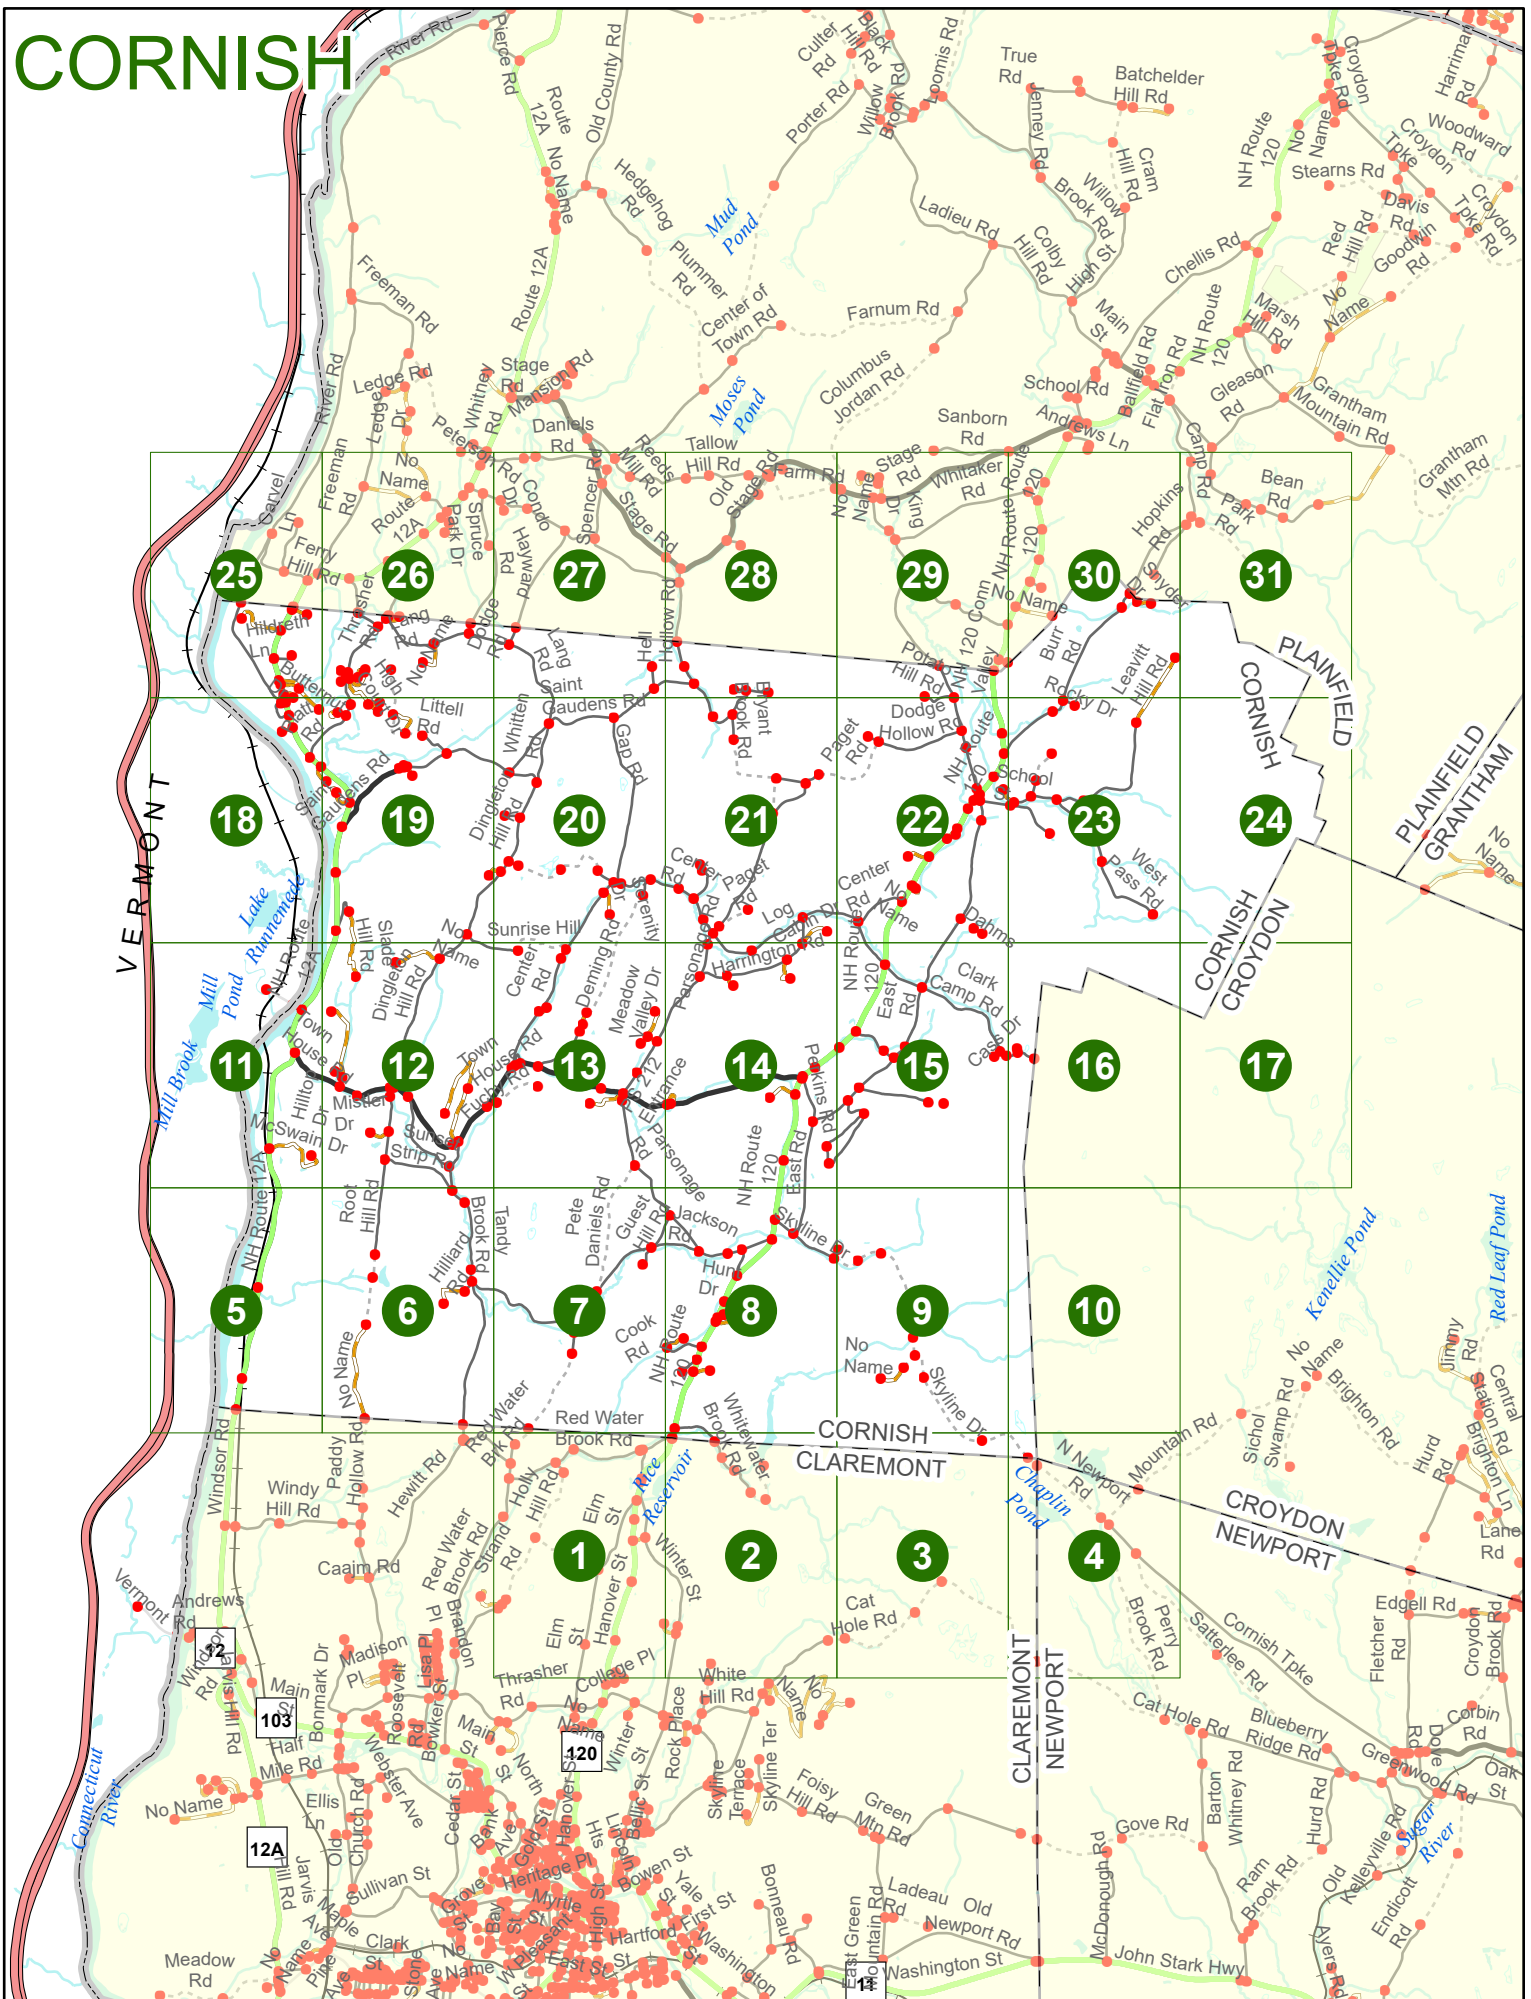

Maps and data sets are not guaranteed to be free from errors and omissions. Data is in a constant state of update and correction by various groups and agencies. Information displayed on this map is the best available at the time of publication.

2025 Nodal Reference Bookmap

LEGEND

NHDOT will accept crash locations based on the State of NH Uniform Police Traffic Accident Report.

Crash occurred on:

Option 1 Street Address
 123 Main Street

Option 2 Route No and/or Distance from NESW Intesecting Road, Bridge,
 Street name Intersecting Street Town/County line
 Main Street 500 E Oak Street

Option 3 First Node Distance from First Node Second Node
 515 212 632

Option 4 Route No and/or Mile Marker on Interstate Only NESW Mile (Marker)
 Street name
 189S 700 feet S 36.8

Option 3 – Example

Street Name Loudon Road
First Node 803
Distance from First Node 318 Ft
Second Node 813

CORNISH

CORNISH

Match to Page 7

Match to Page 2

Match to Page 0

Match to Page 0

Match to Page 8

CORNISH