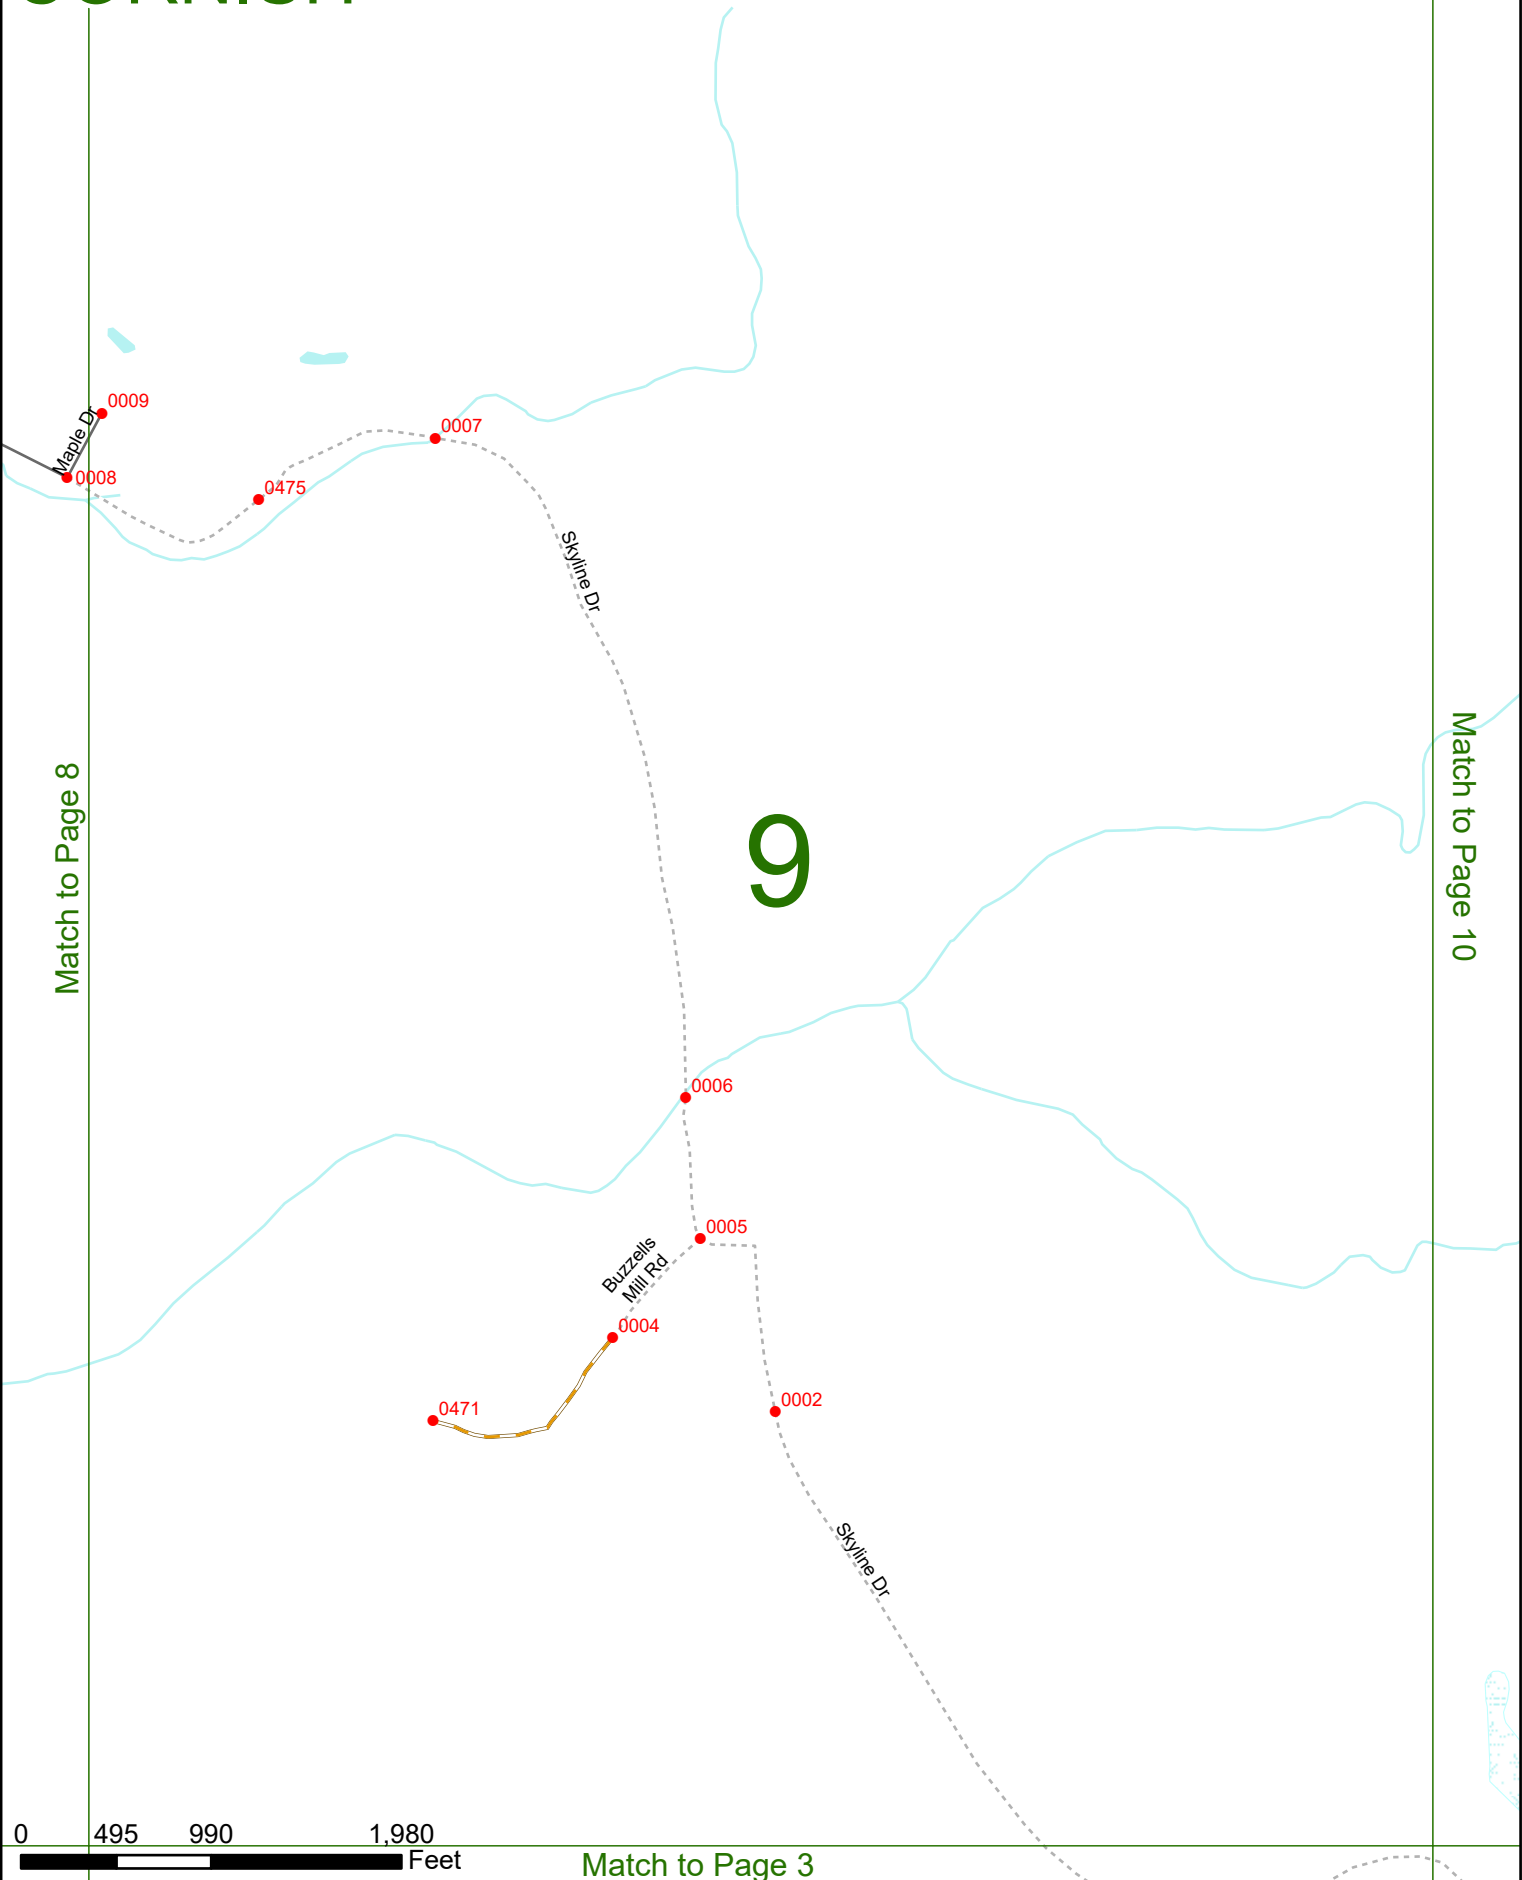

CORNISH

9

Match to Page 8

Match to Page 10

Match to Page 3