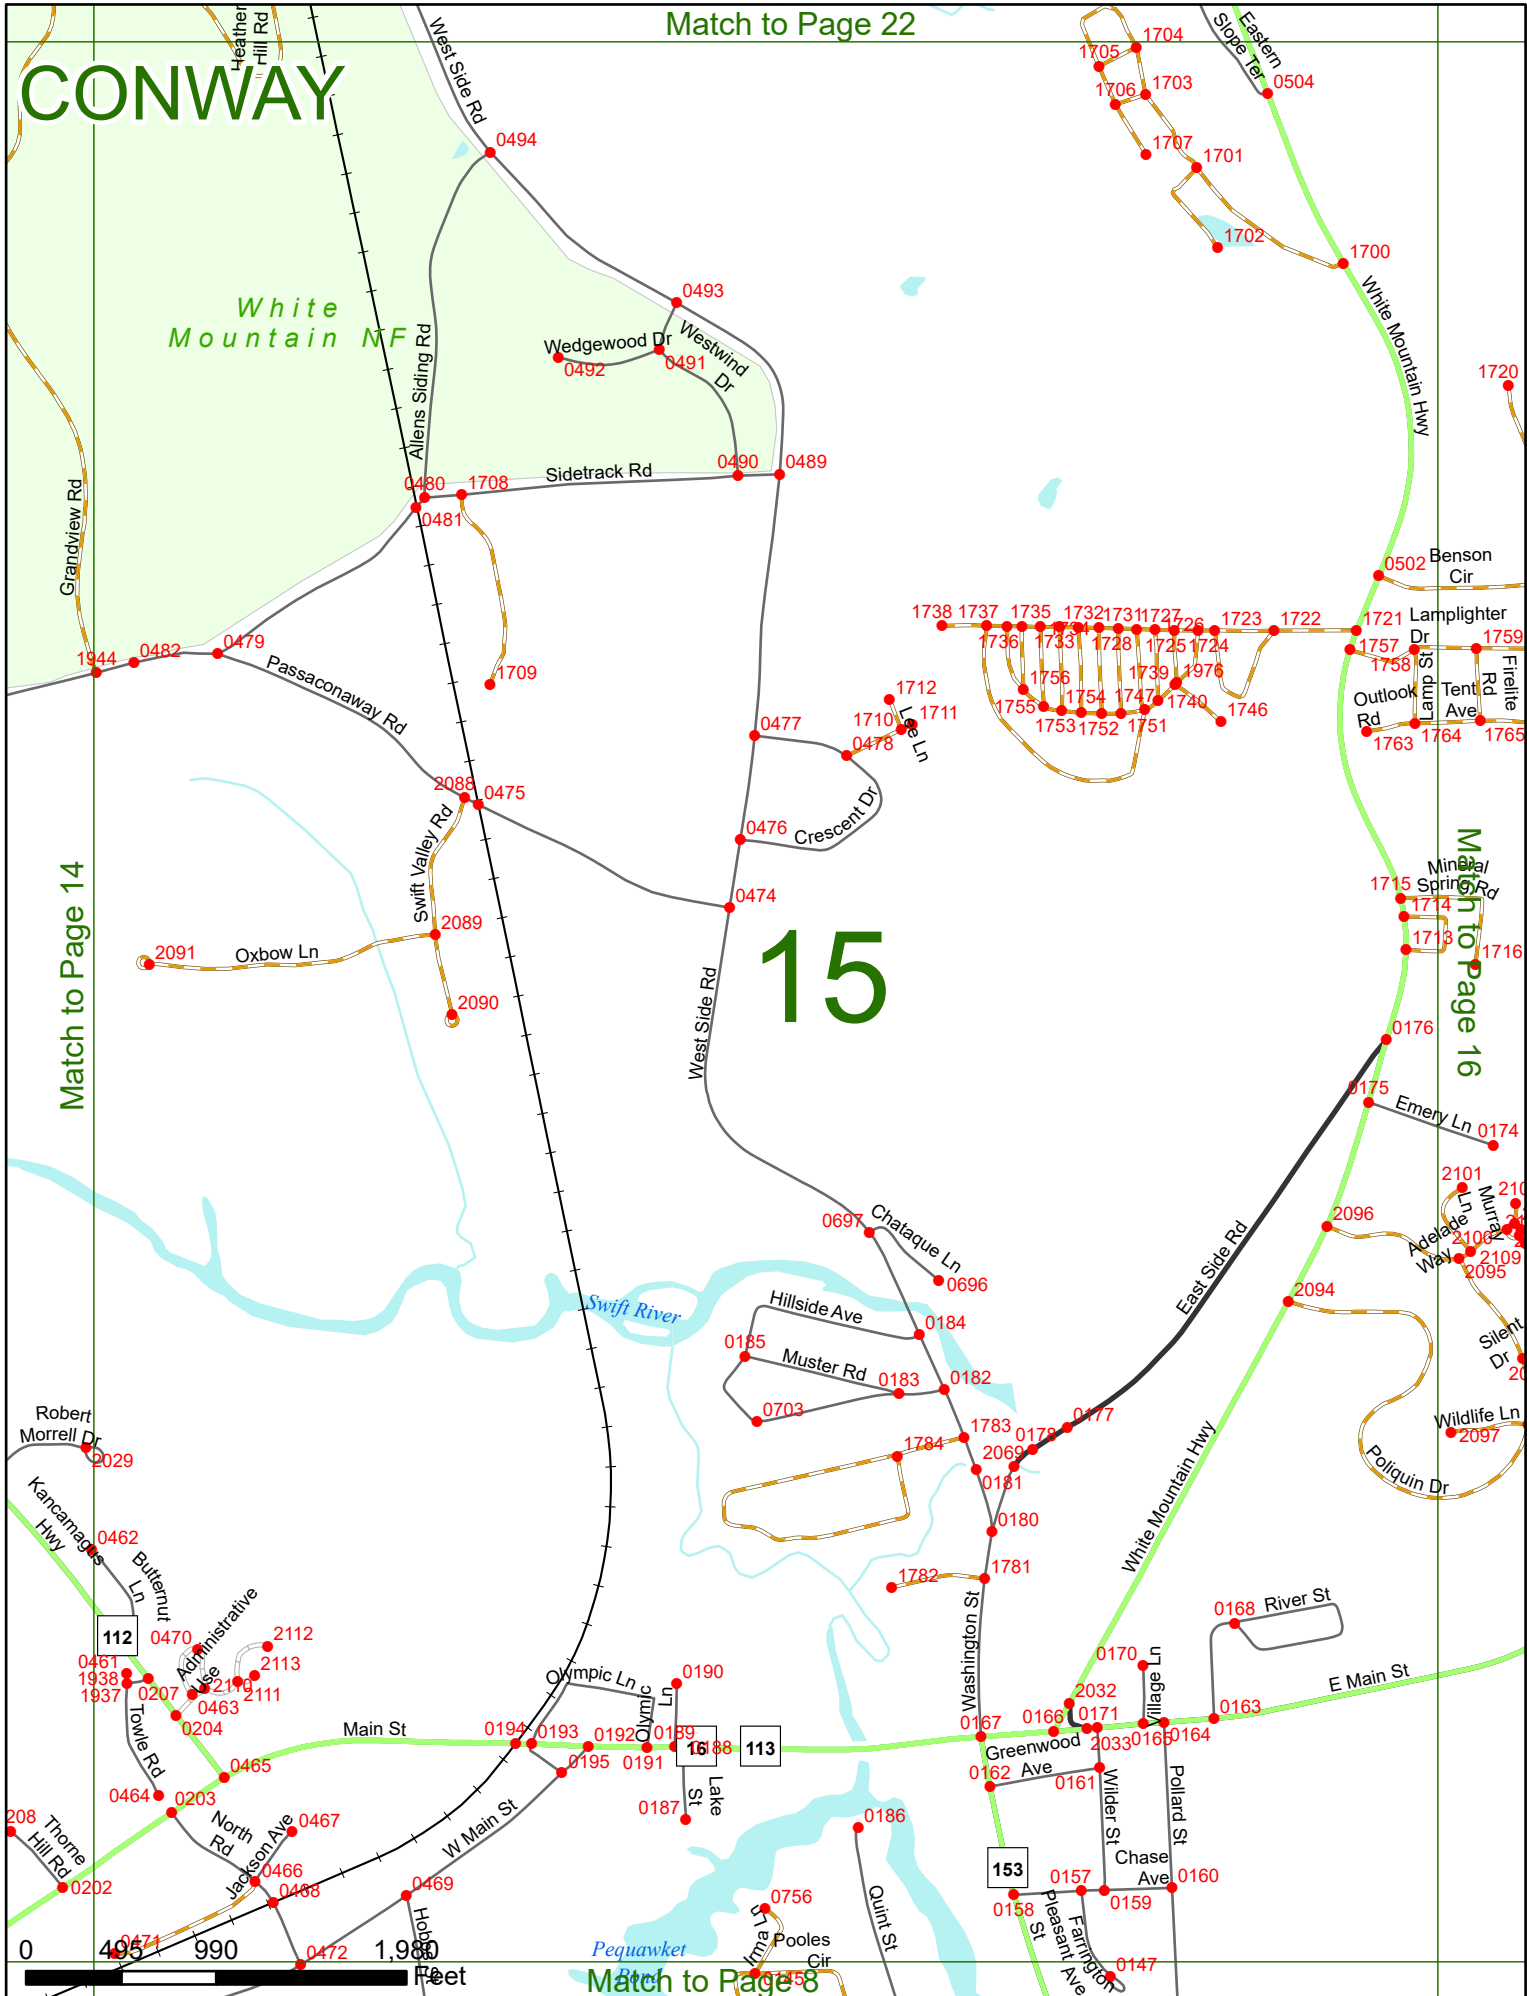

CONWAY

White Mountain NF

15

Match to Page 14

Match to Page 16