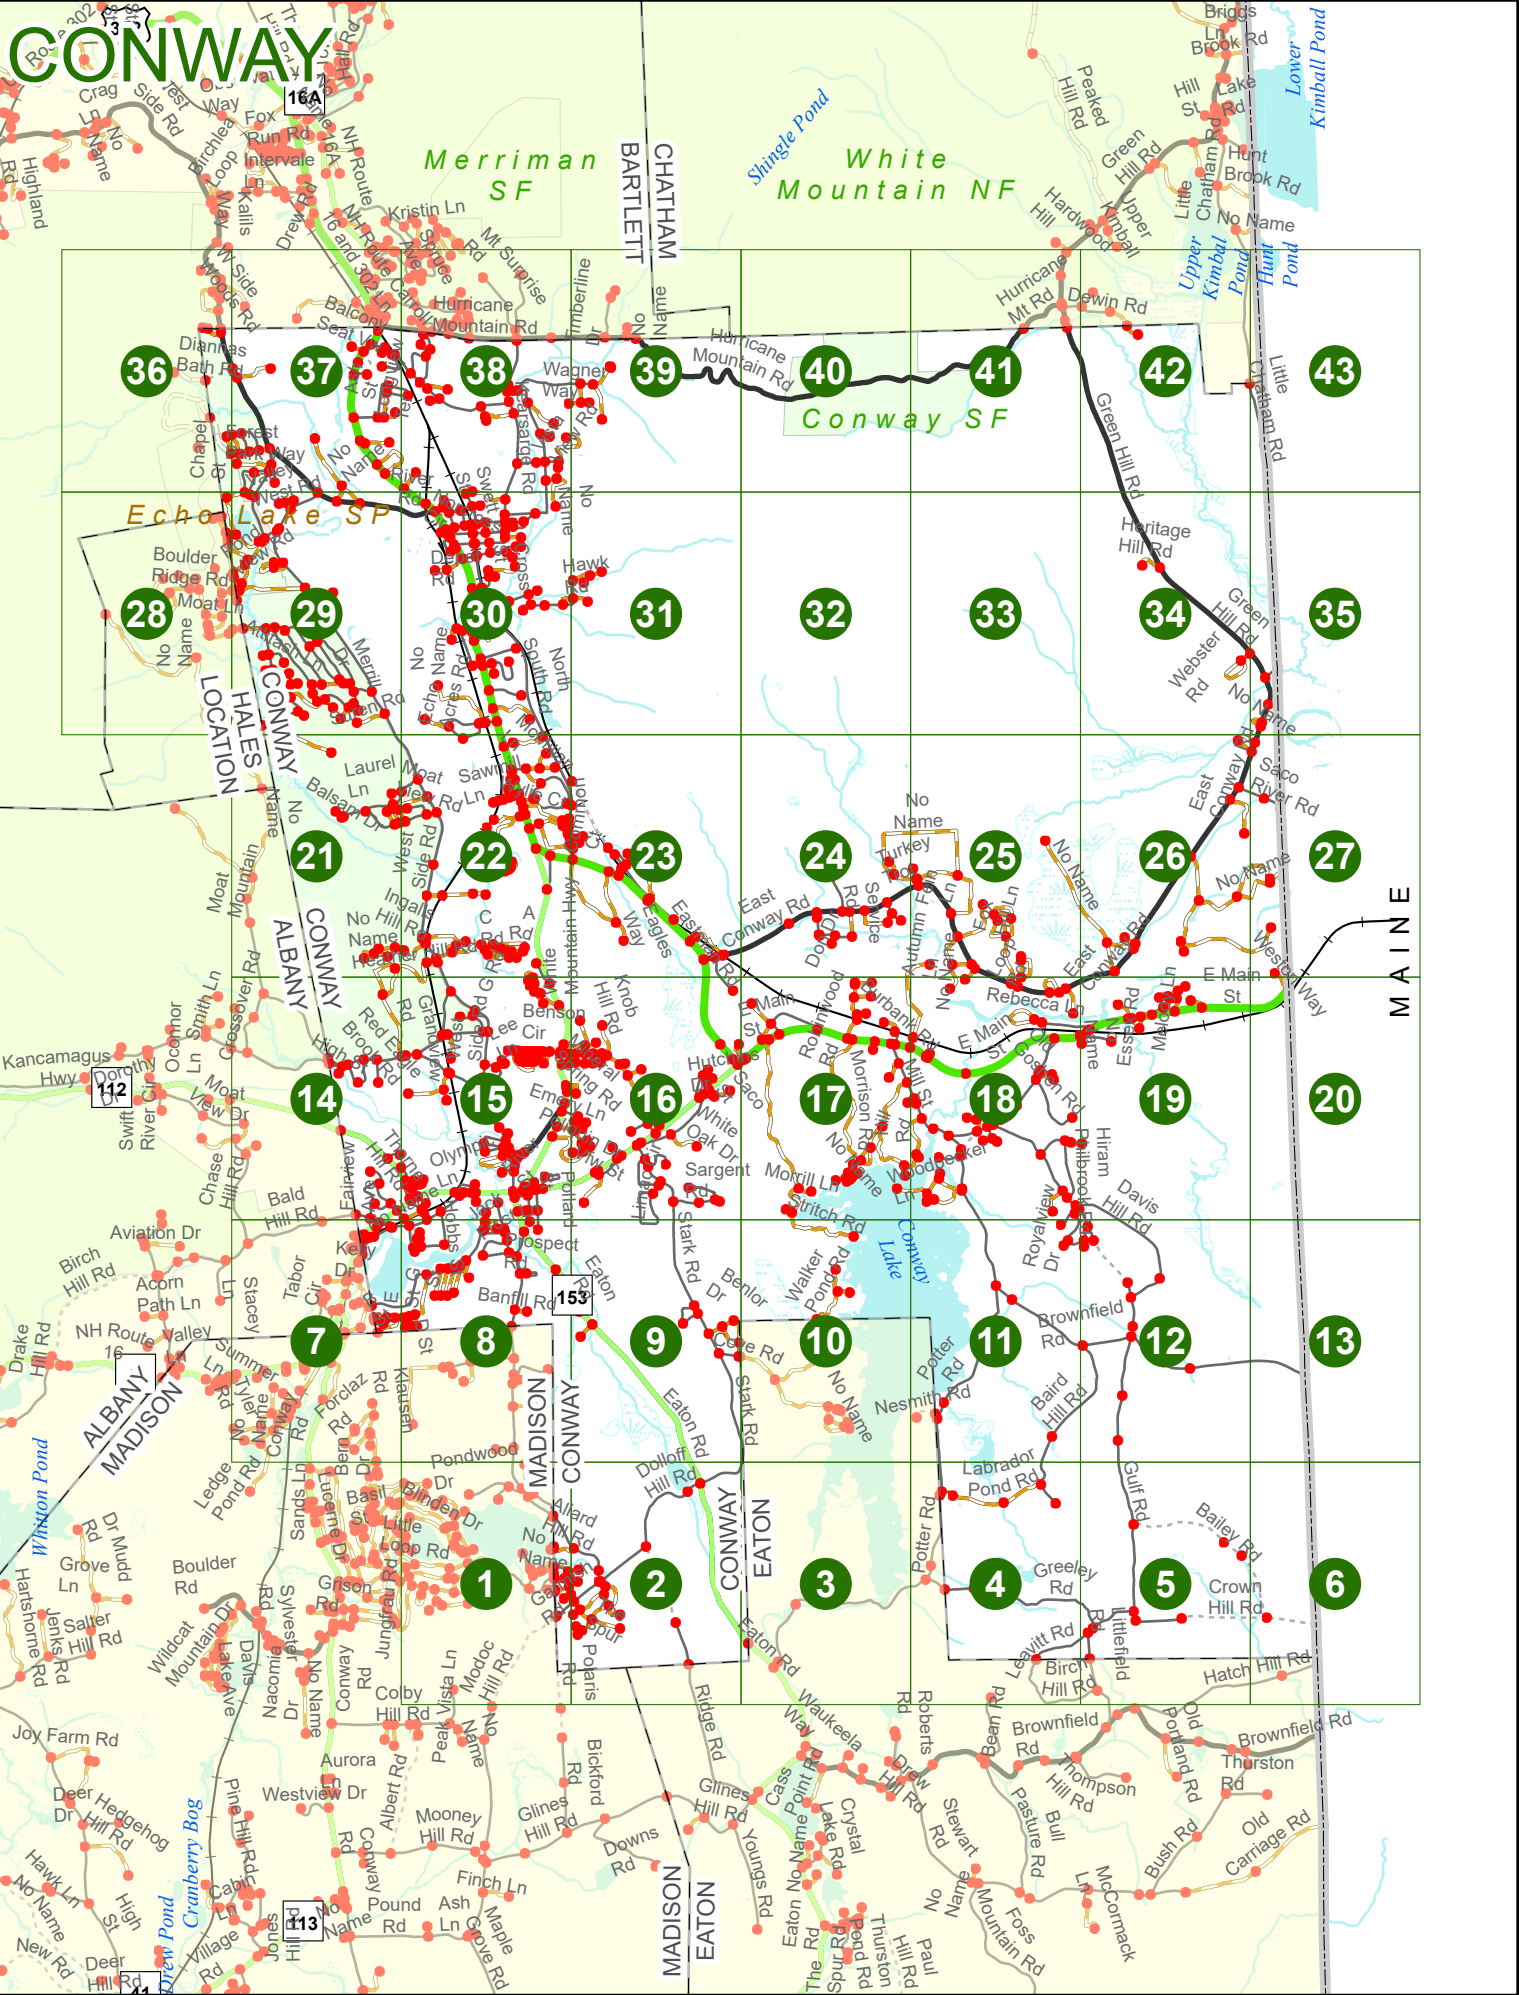

Maps and data sets are not guaranteed to be free from errors and omissions. Data is in a constant state of update and correction by various groups and agencies. Information displayed on this map is the best available at the time of publication.

2025 Nodal Reference Bookmap

LEGEND

NHDOT will accept crash locations based on the State of NH Uniform Police Traffic Accident Report.

Crash occurred on:

Option 1 Street Address
 123 Main Street

Option 2 Route No and/or Distance from NESW Intesecting Road, Bridge,
 Street name Intersecting Street Town/County line
 Main Street 500 E Oak Street

Option 3 First Node Distance from First Node Second Node
 515 212 632

Option 4 Route No and/or Mile Marker on Interstate Only NESW Mile (Marker)
 Street name
 189S 700 feet S 36.8

Option 3 – Example

Street Name Loudon Road
First Node 803
Distance from First Node 318 Ft
Second Node 813