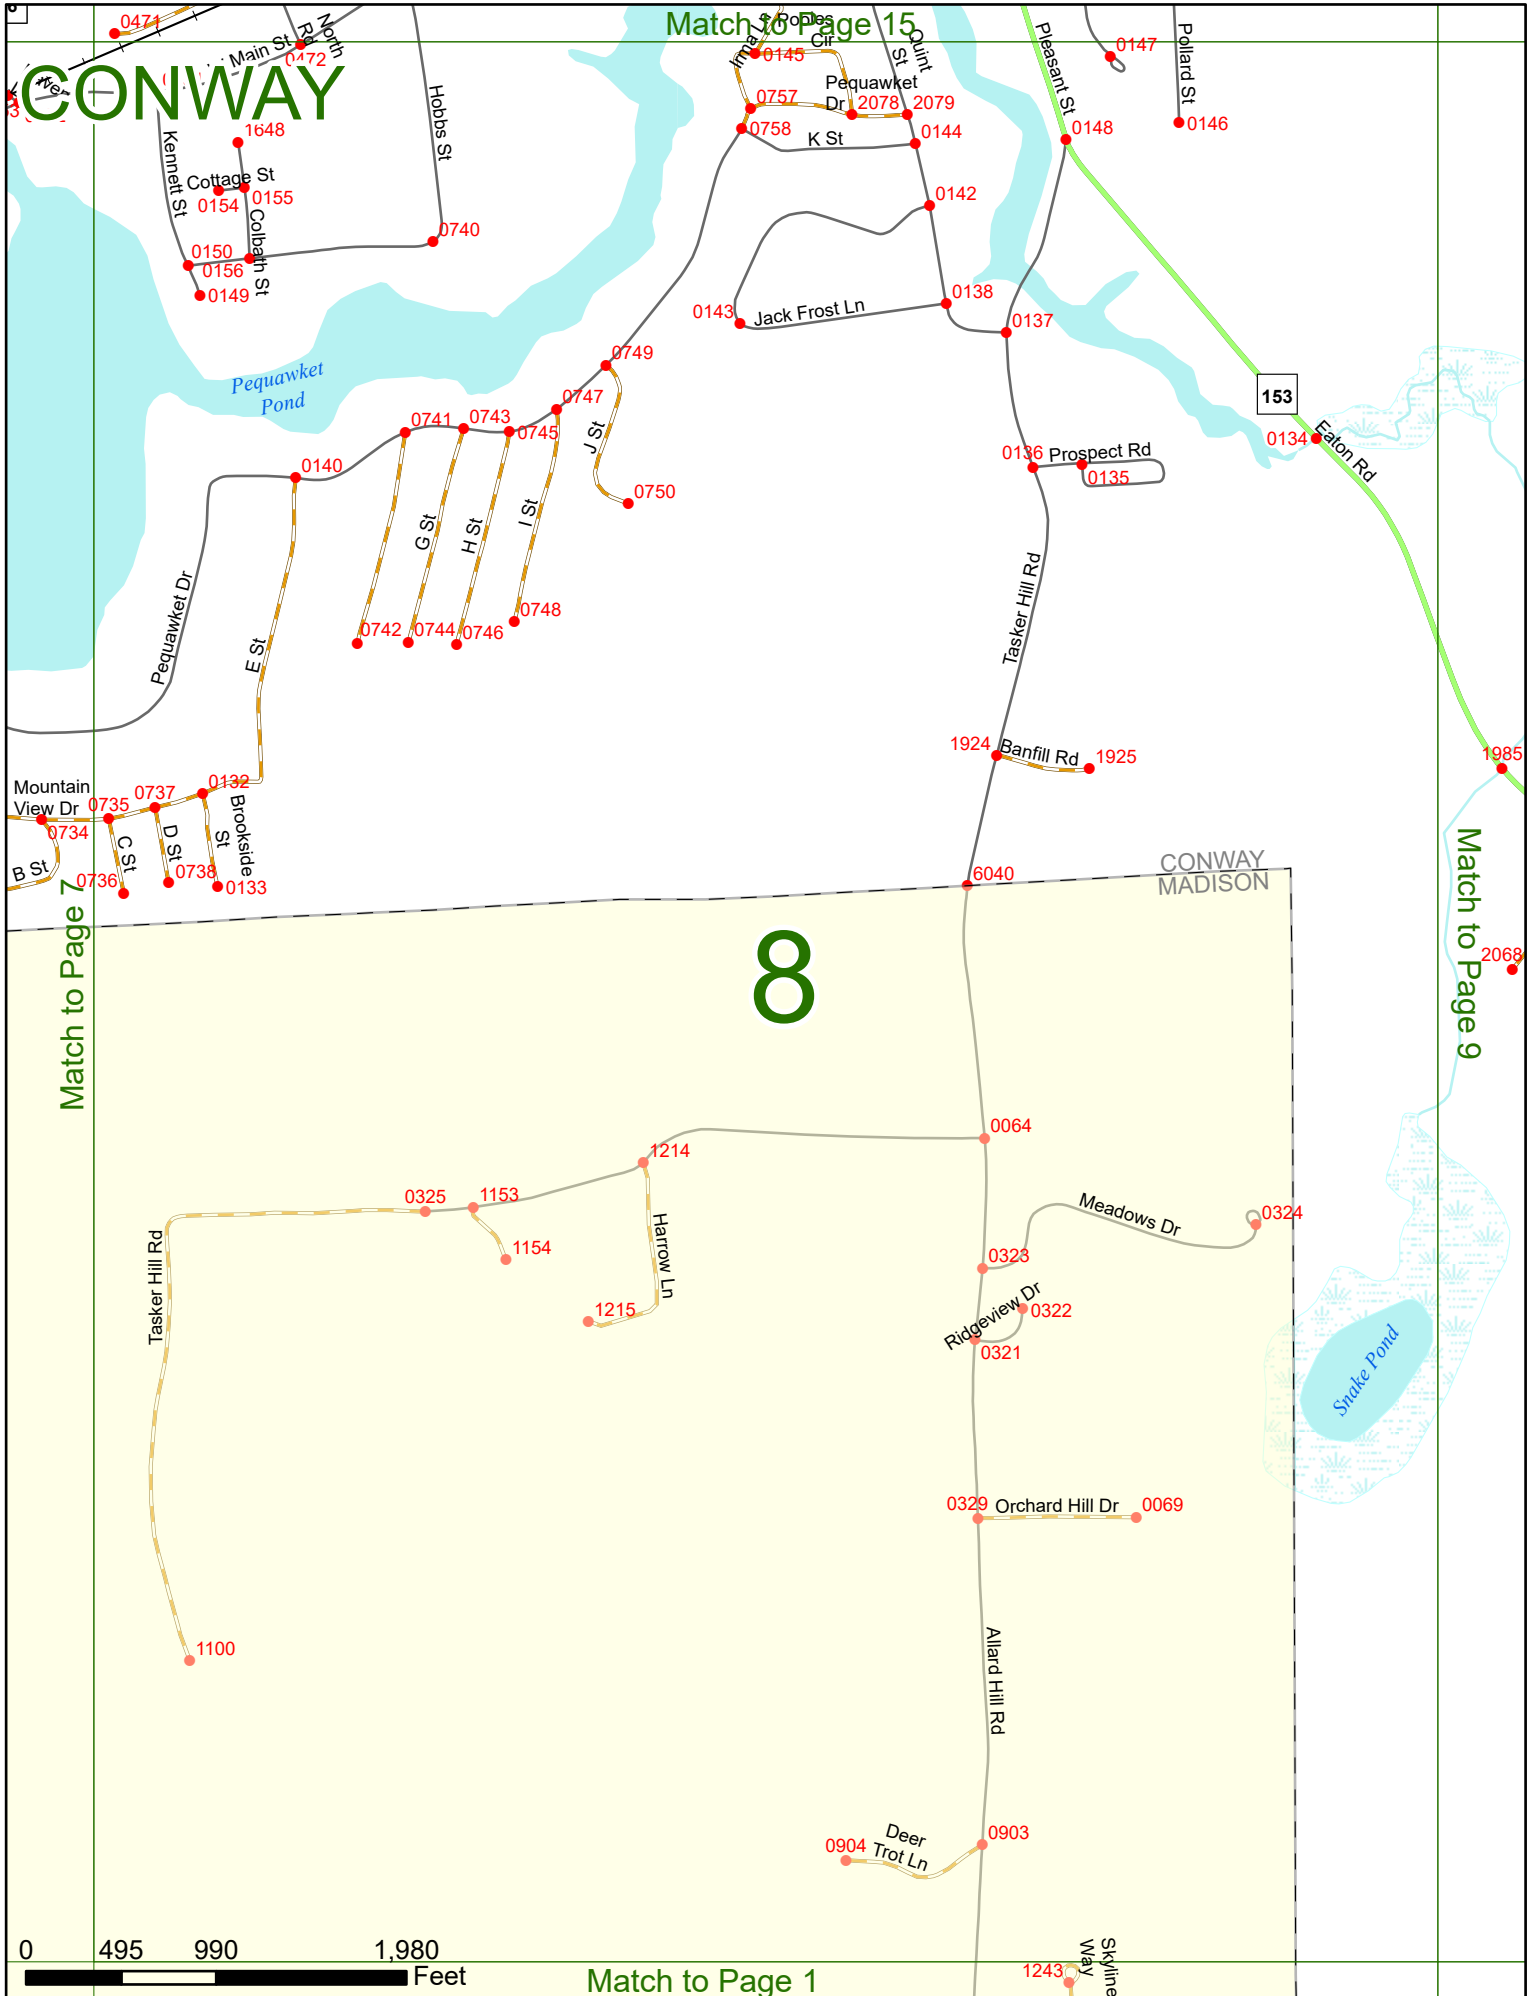

CONWAY

Match to Page 15

Match to Page 7

Match to Page 9

Match to Page 1

8