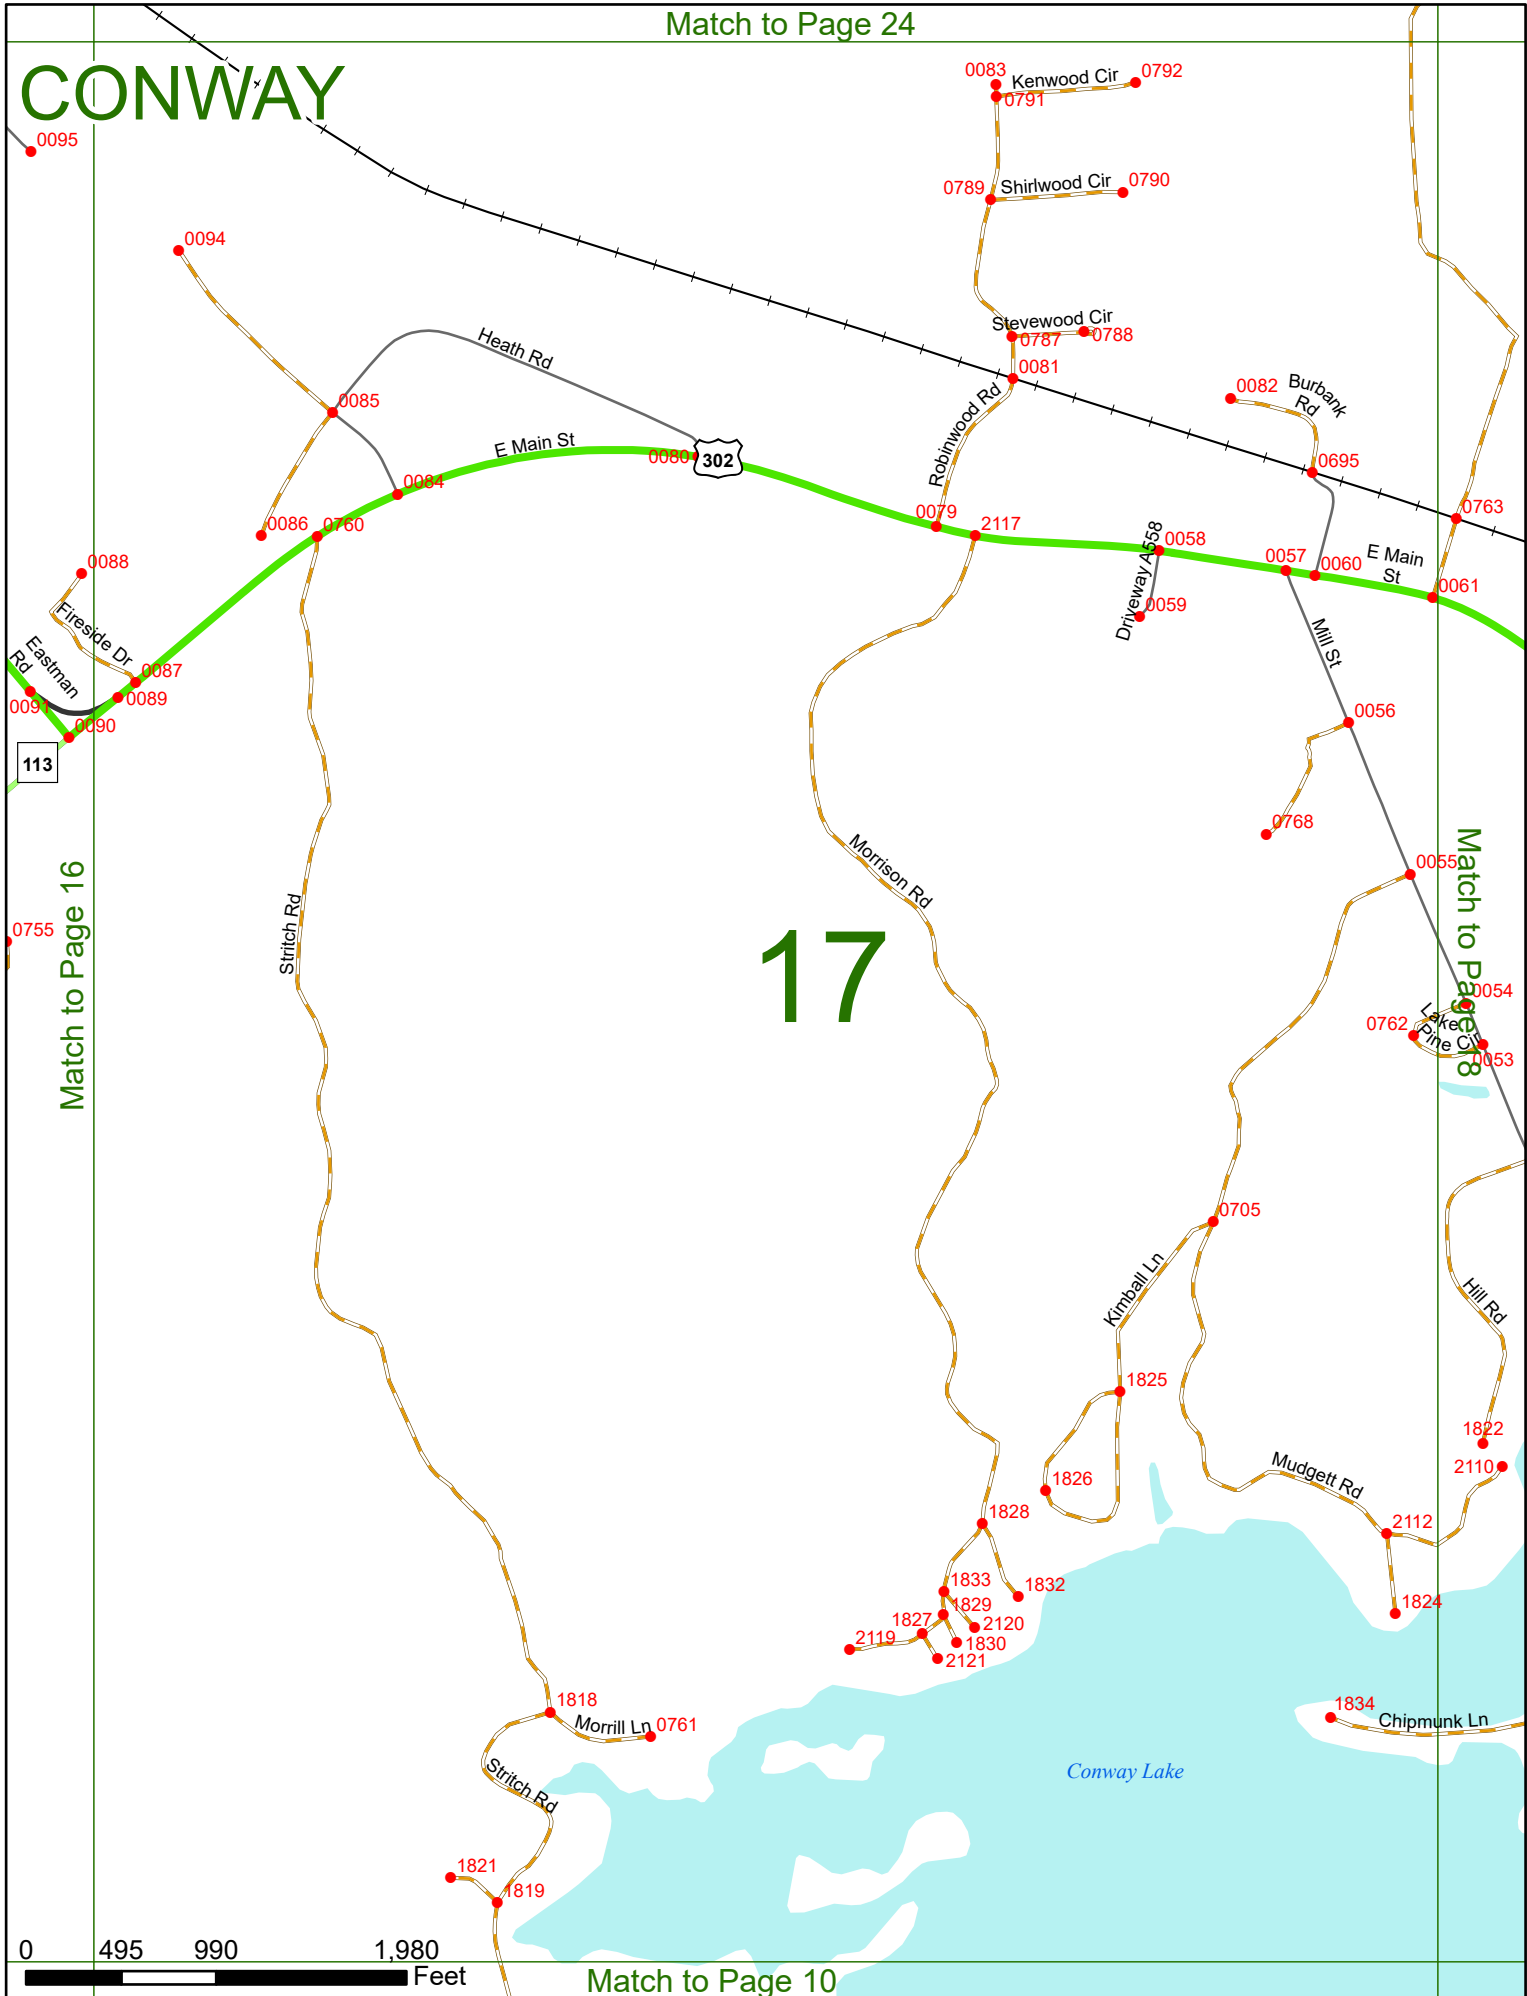

CONWAY

17

Match to Page 16

Match to Page 18

0095

0094

0085

0084

0083

0083

0792

0789

0790

Stevewood Cir

0787

0788

0081

0082

Burbank Rd

0695

0763

0088

0086

0760

0079

2117

0058

0057

0060

0061

Fireside Dr

0087

0089

0091

0090

0059

Mill St

0056

0768

0055

0755

Stritch Rd

Morrison Rd

0054

0762

0053

0705

Kimball Ln

1825

Hill Rd

1822

2110

Mudgett Rd

2112

1826

1828

1833

1832

1829

2120

1827

1830

2121

1834

Chipmunk Ln

Morrill Ln

0761

Stritch Rd

1821

1819

Conway Lake