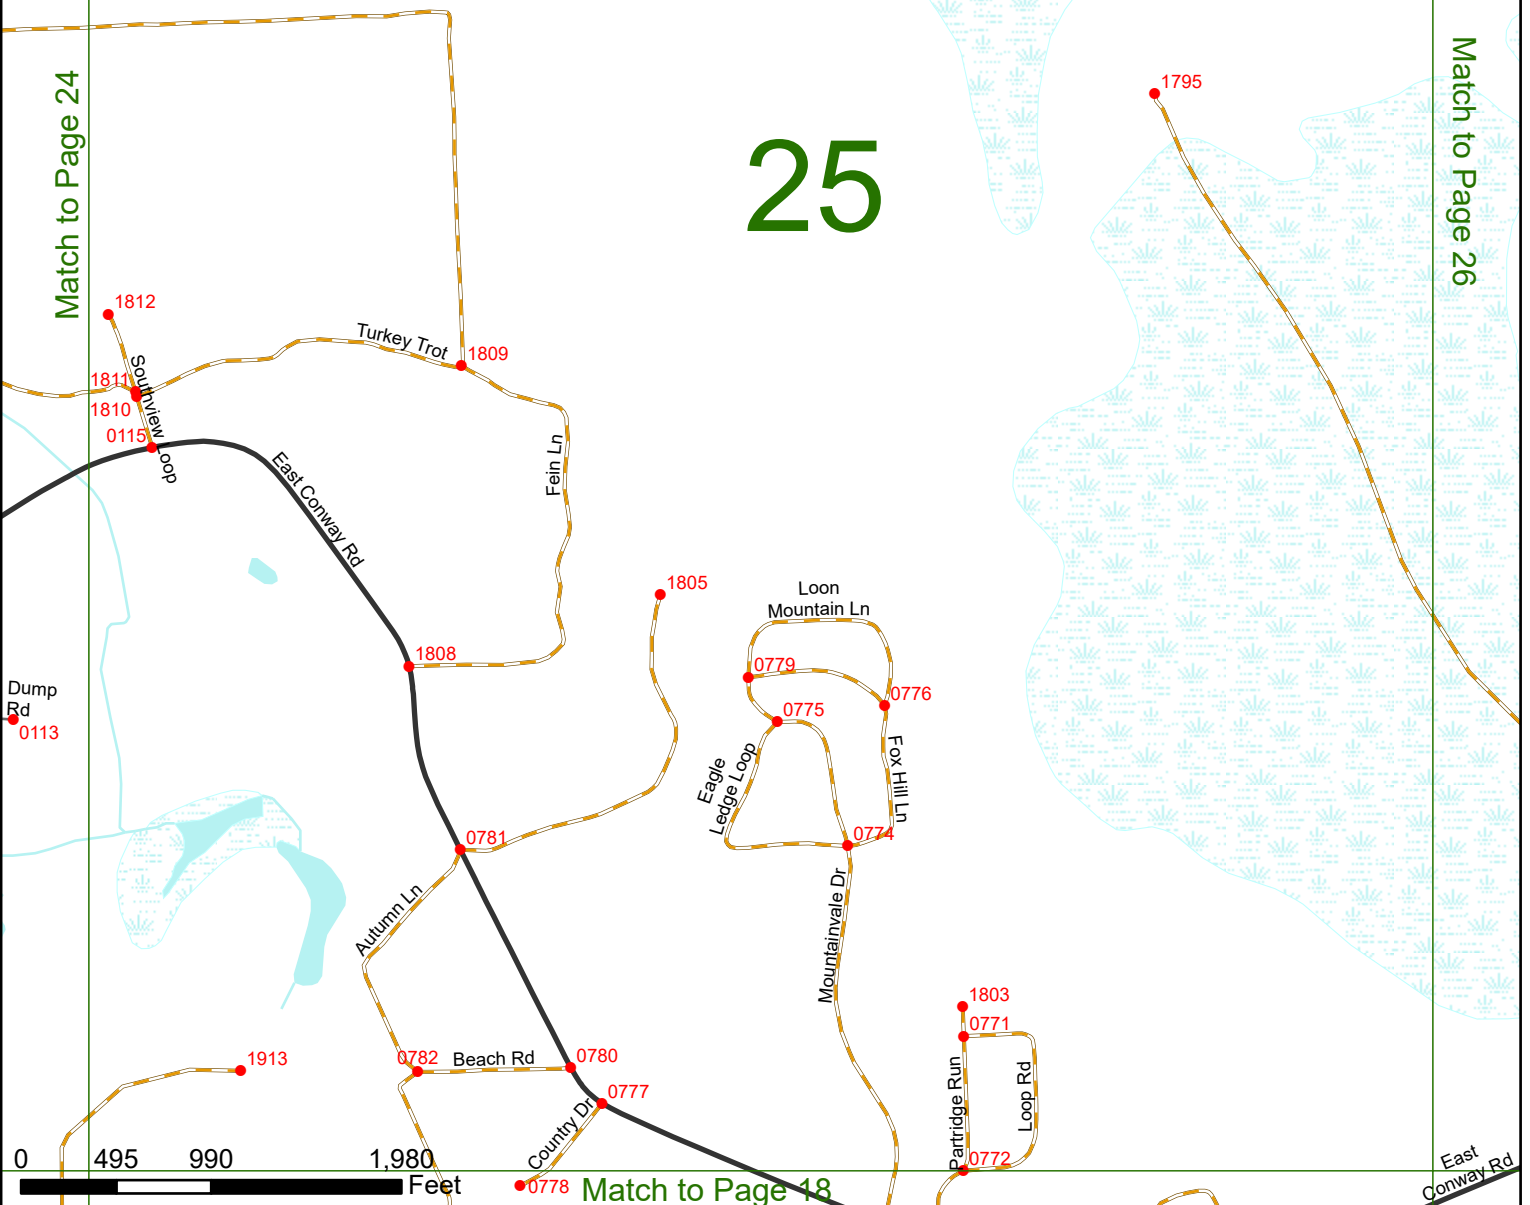

CONWAY

25

Match to Page 24

Match to Page 26

Match to Page 18

East Conway Rd