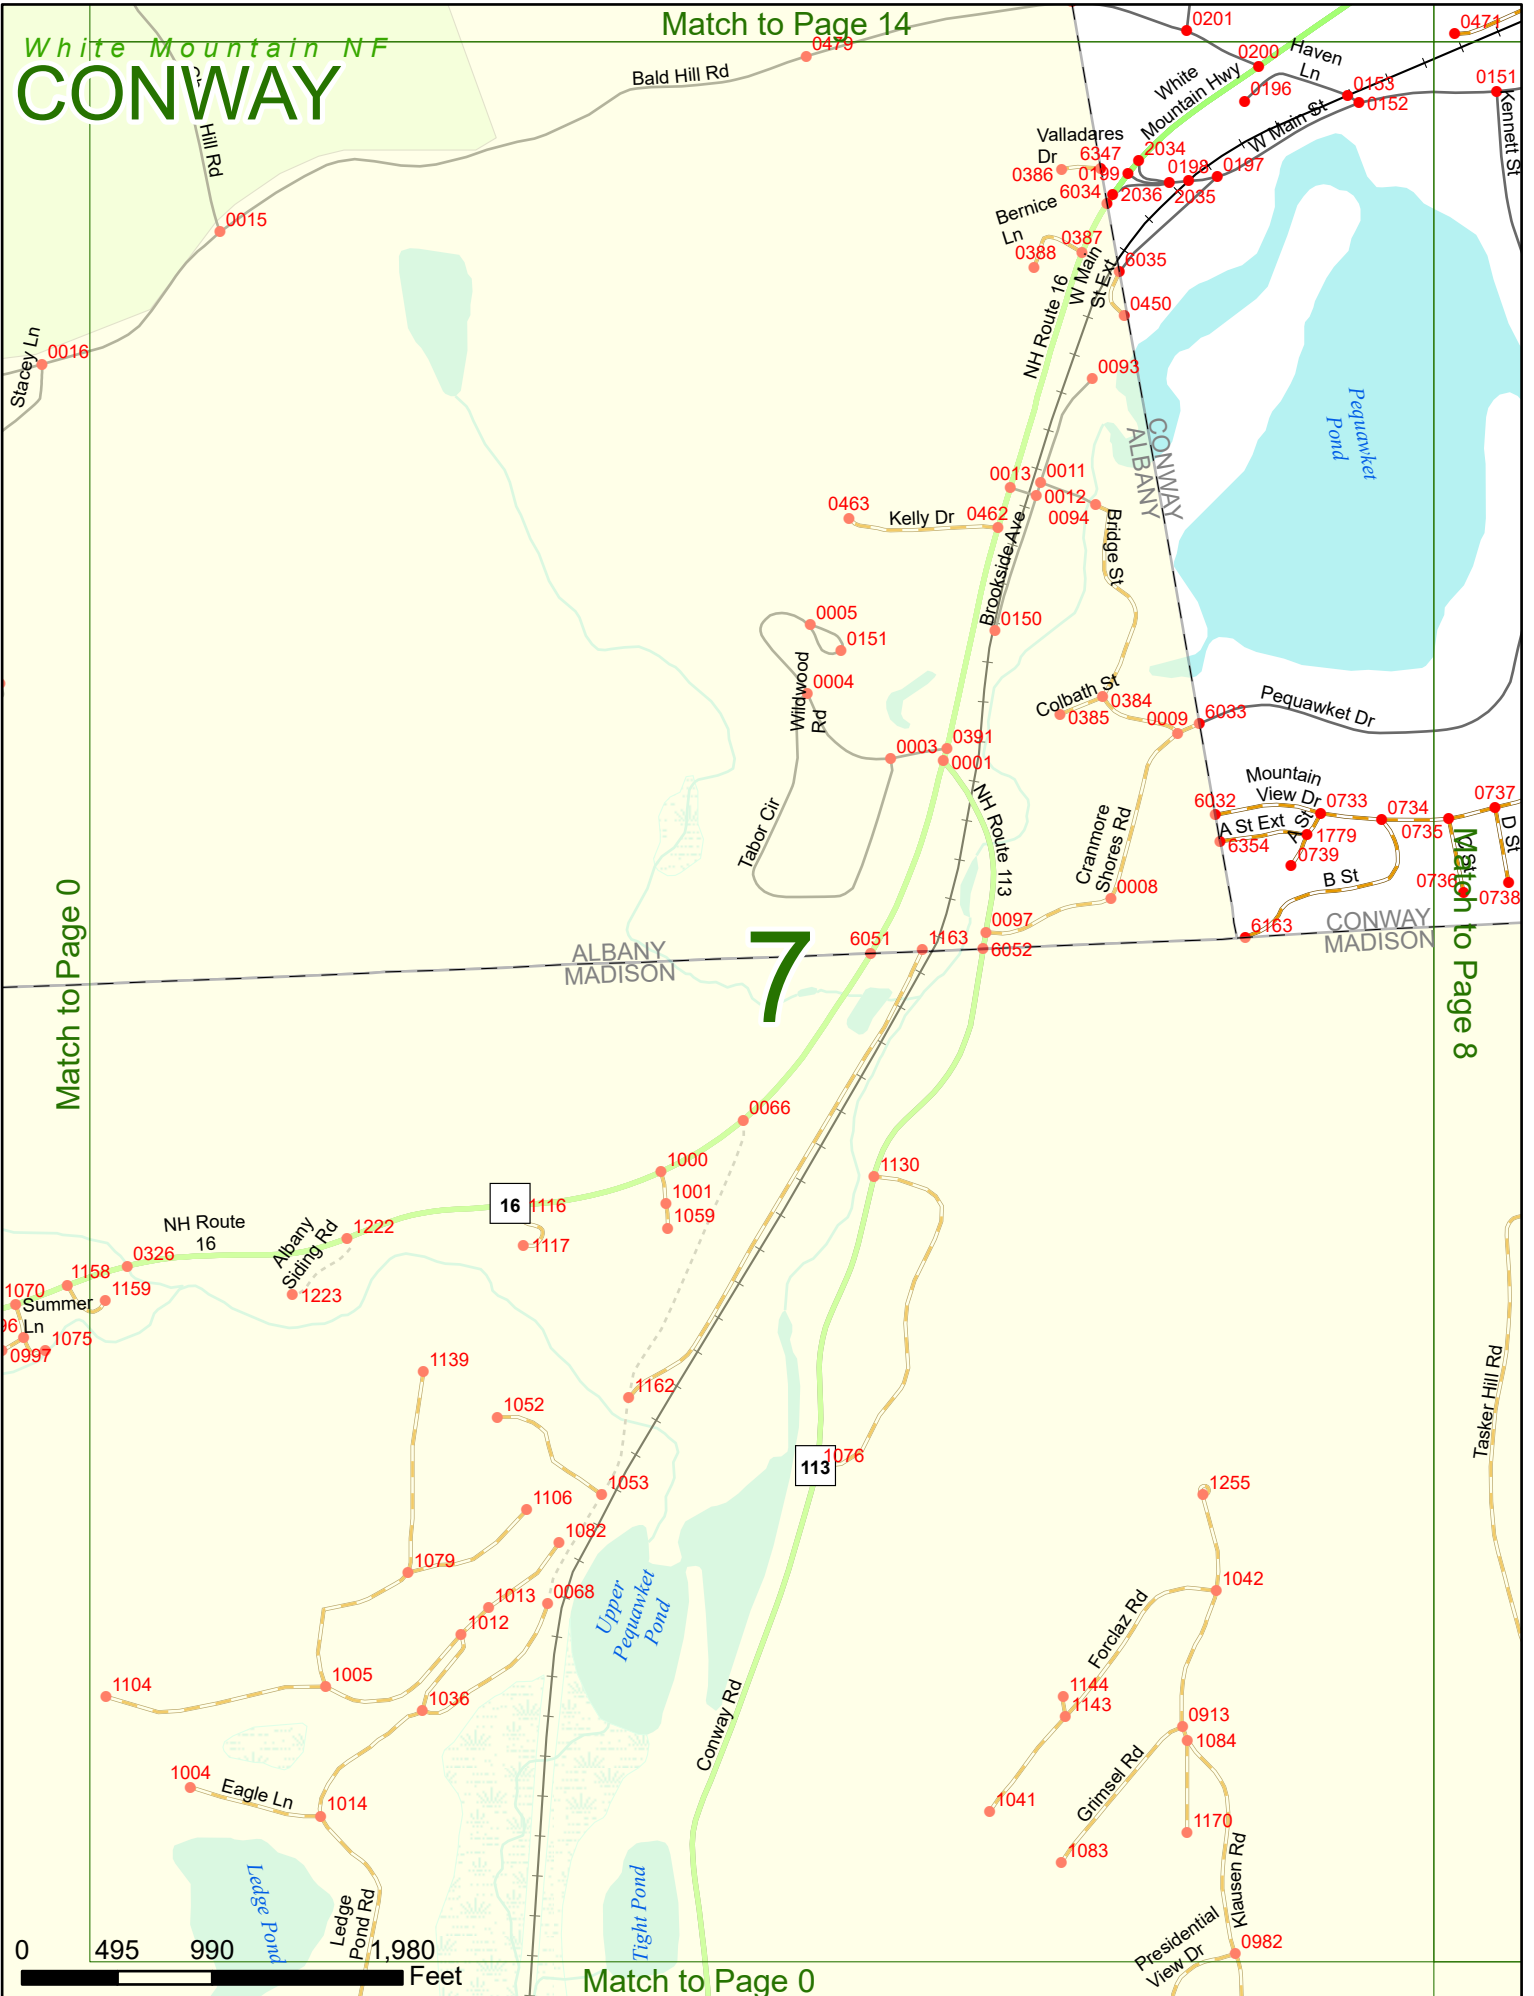

White Mountain NF
CONWAY

Match to Page 14

Match to Page 0

Match to Page 8

7

0 495 990 1,980 Feet

Match to Page 0