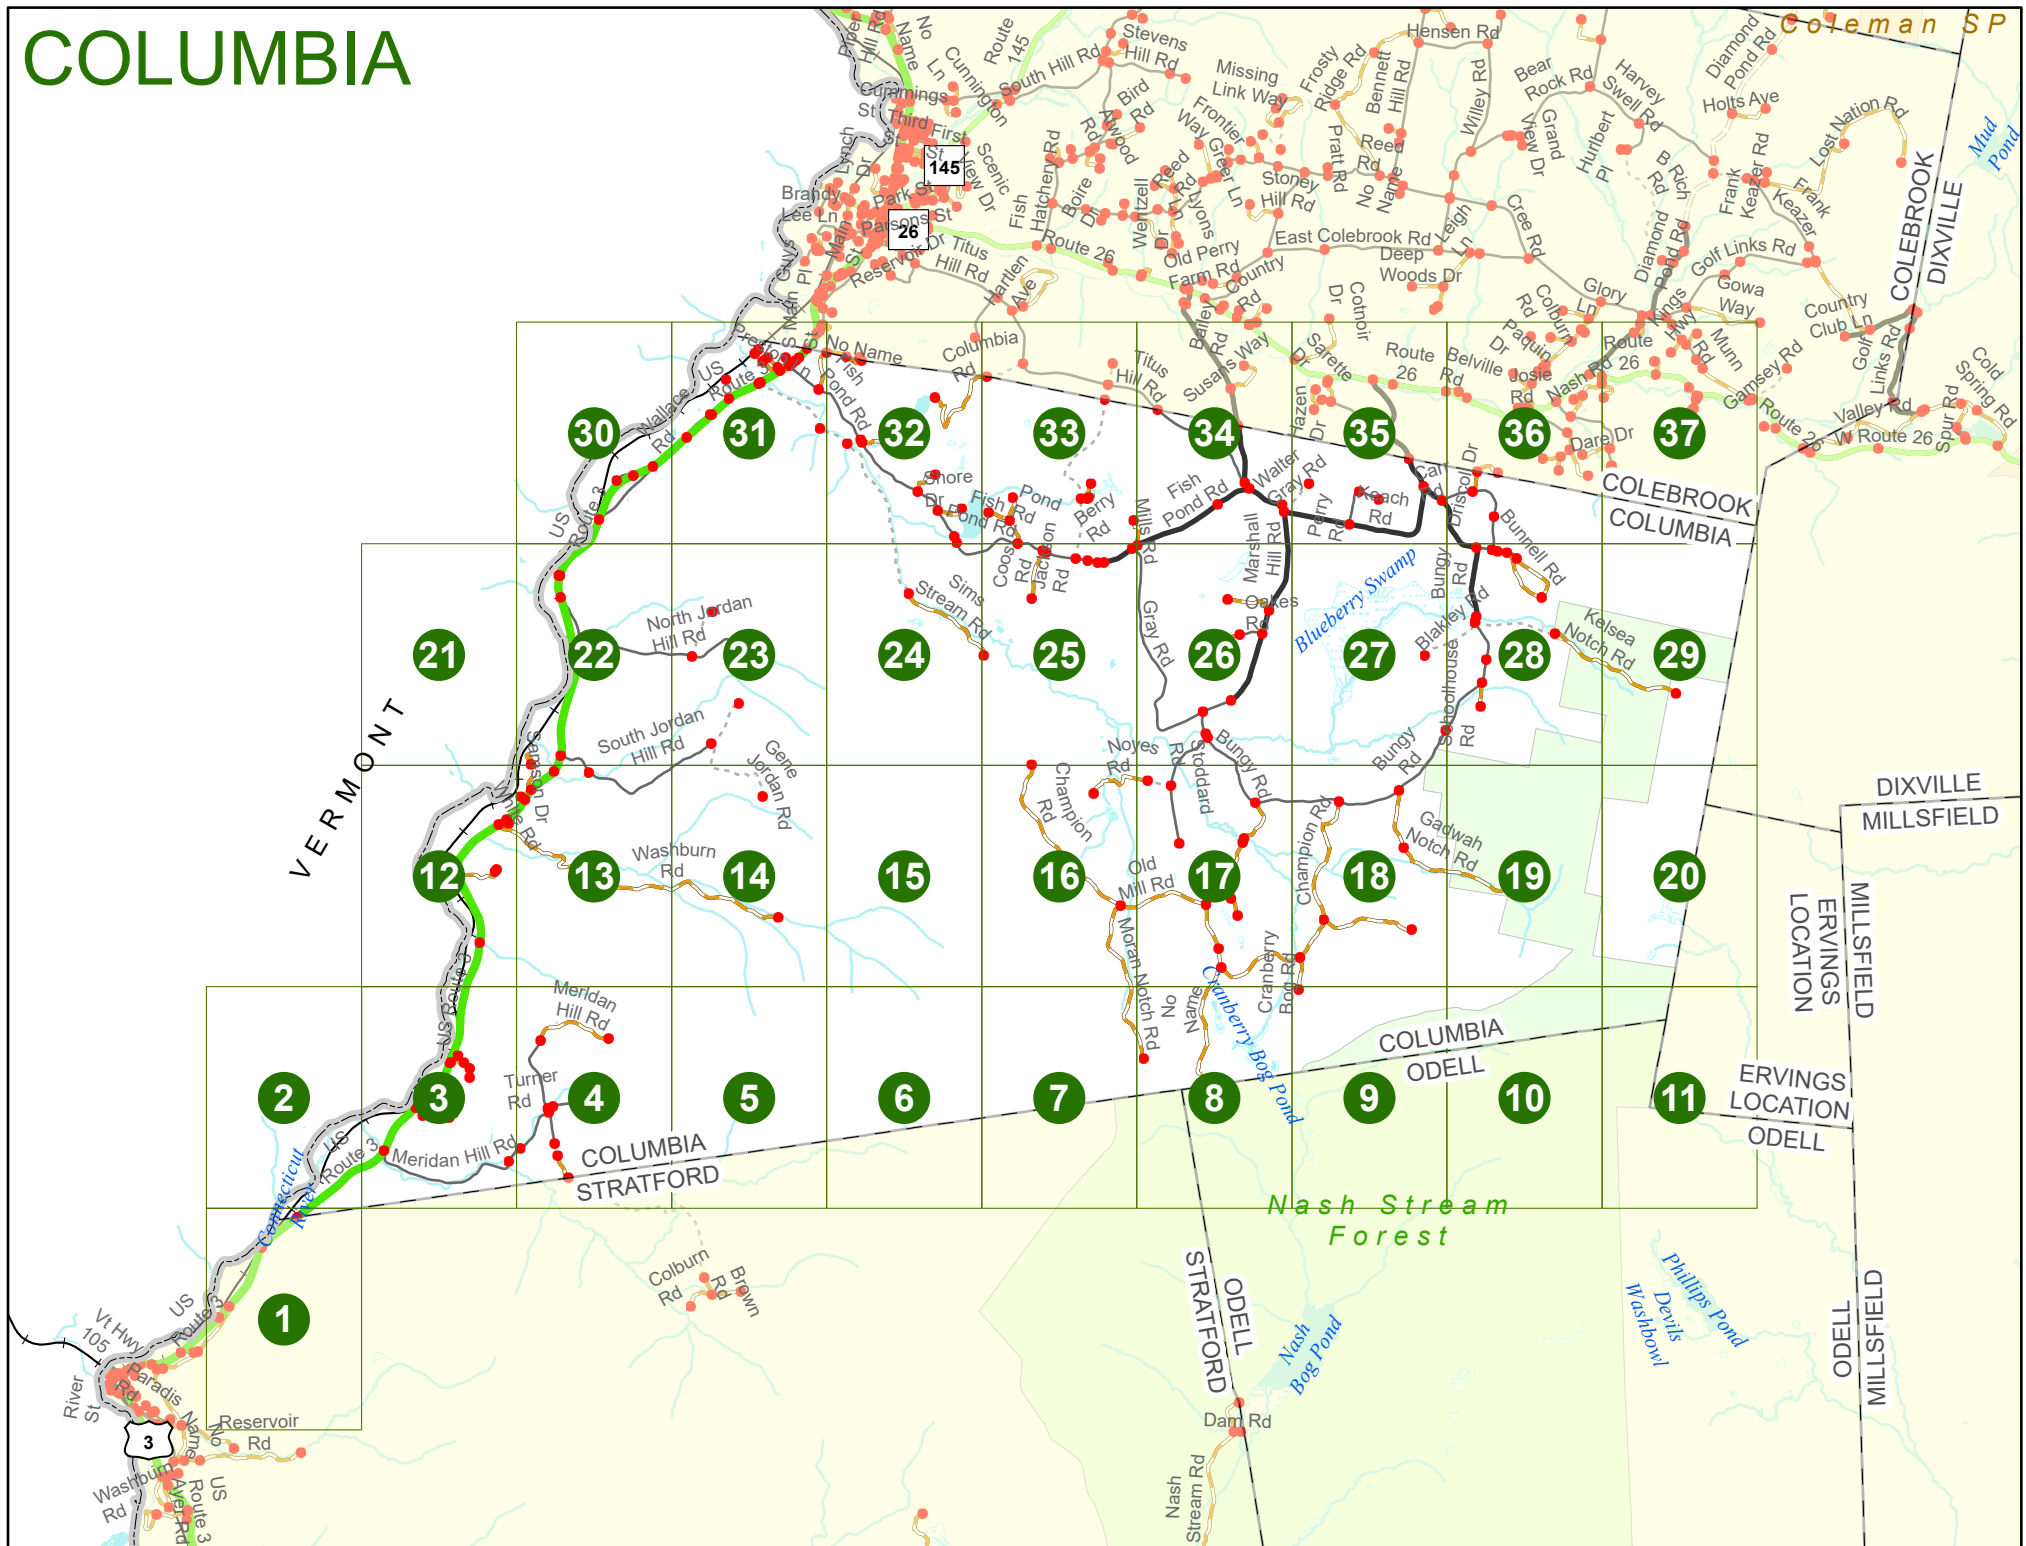

2025 Nodal Reference Bookmap

LEGEND

NHDOT will accept crash locations based on the State of NH Uniform Police Traffic Accident Report.

Crash occurred on:

Option 1 Street Address
 123 Main Street

Option 2 Route No and/or Distance from NESW Intesecting Road, Bridge,
 Street name Intersecting Street Town/County line
 Main Street 500 E Oak Street

Option 3 First Node Distance from First Node Second Node
 515 212 632

Option 4 Route No and/or Mile Marker on Interstate Only NESW Mile (Marker)
 Street name
 189S 700 feet S 36.8

Option 3 – Example

Street Name Loudon Road
First Node 803
Distance from First Node 318 Ft
Second Node 813

COLUMBIA

COLUMBIA

Match to Page 2

COLUMBIA
STRATFORD

VERMONT

Connecticut
River

US Route 3
3

Williams Rd