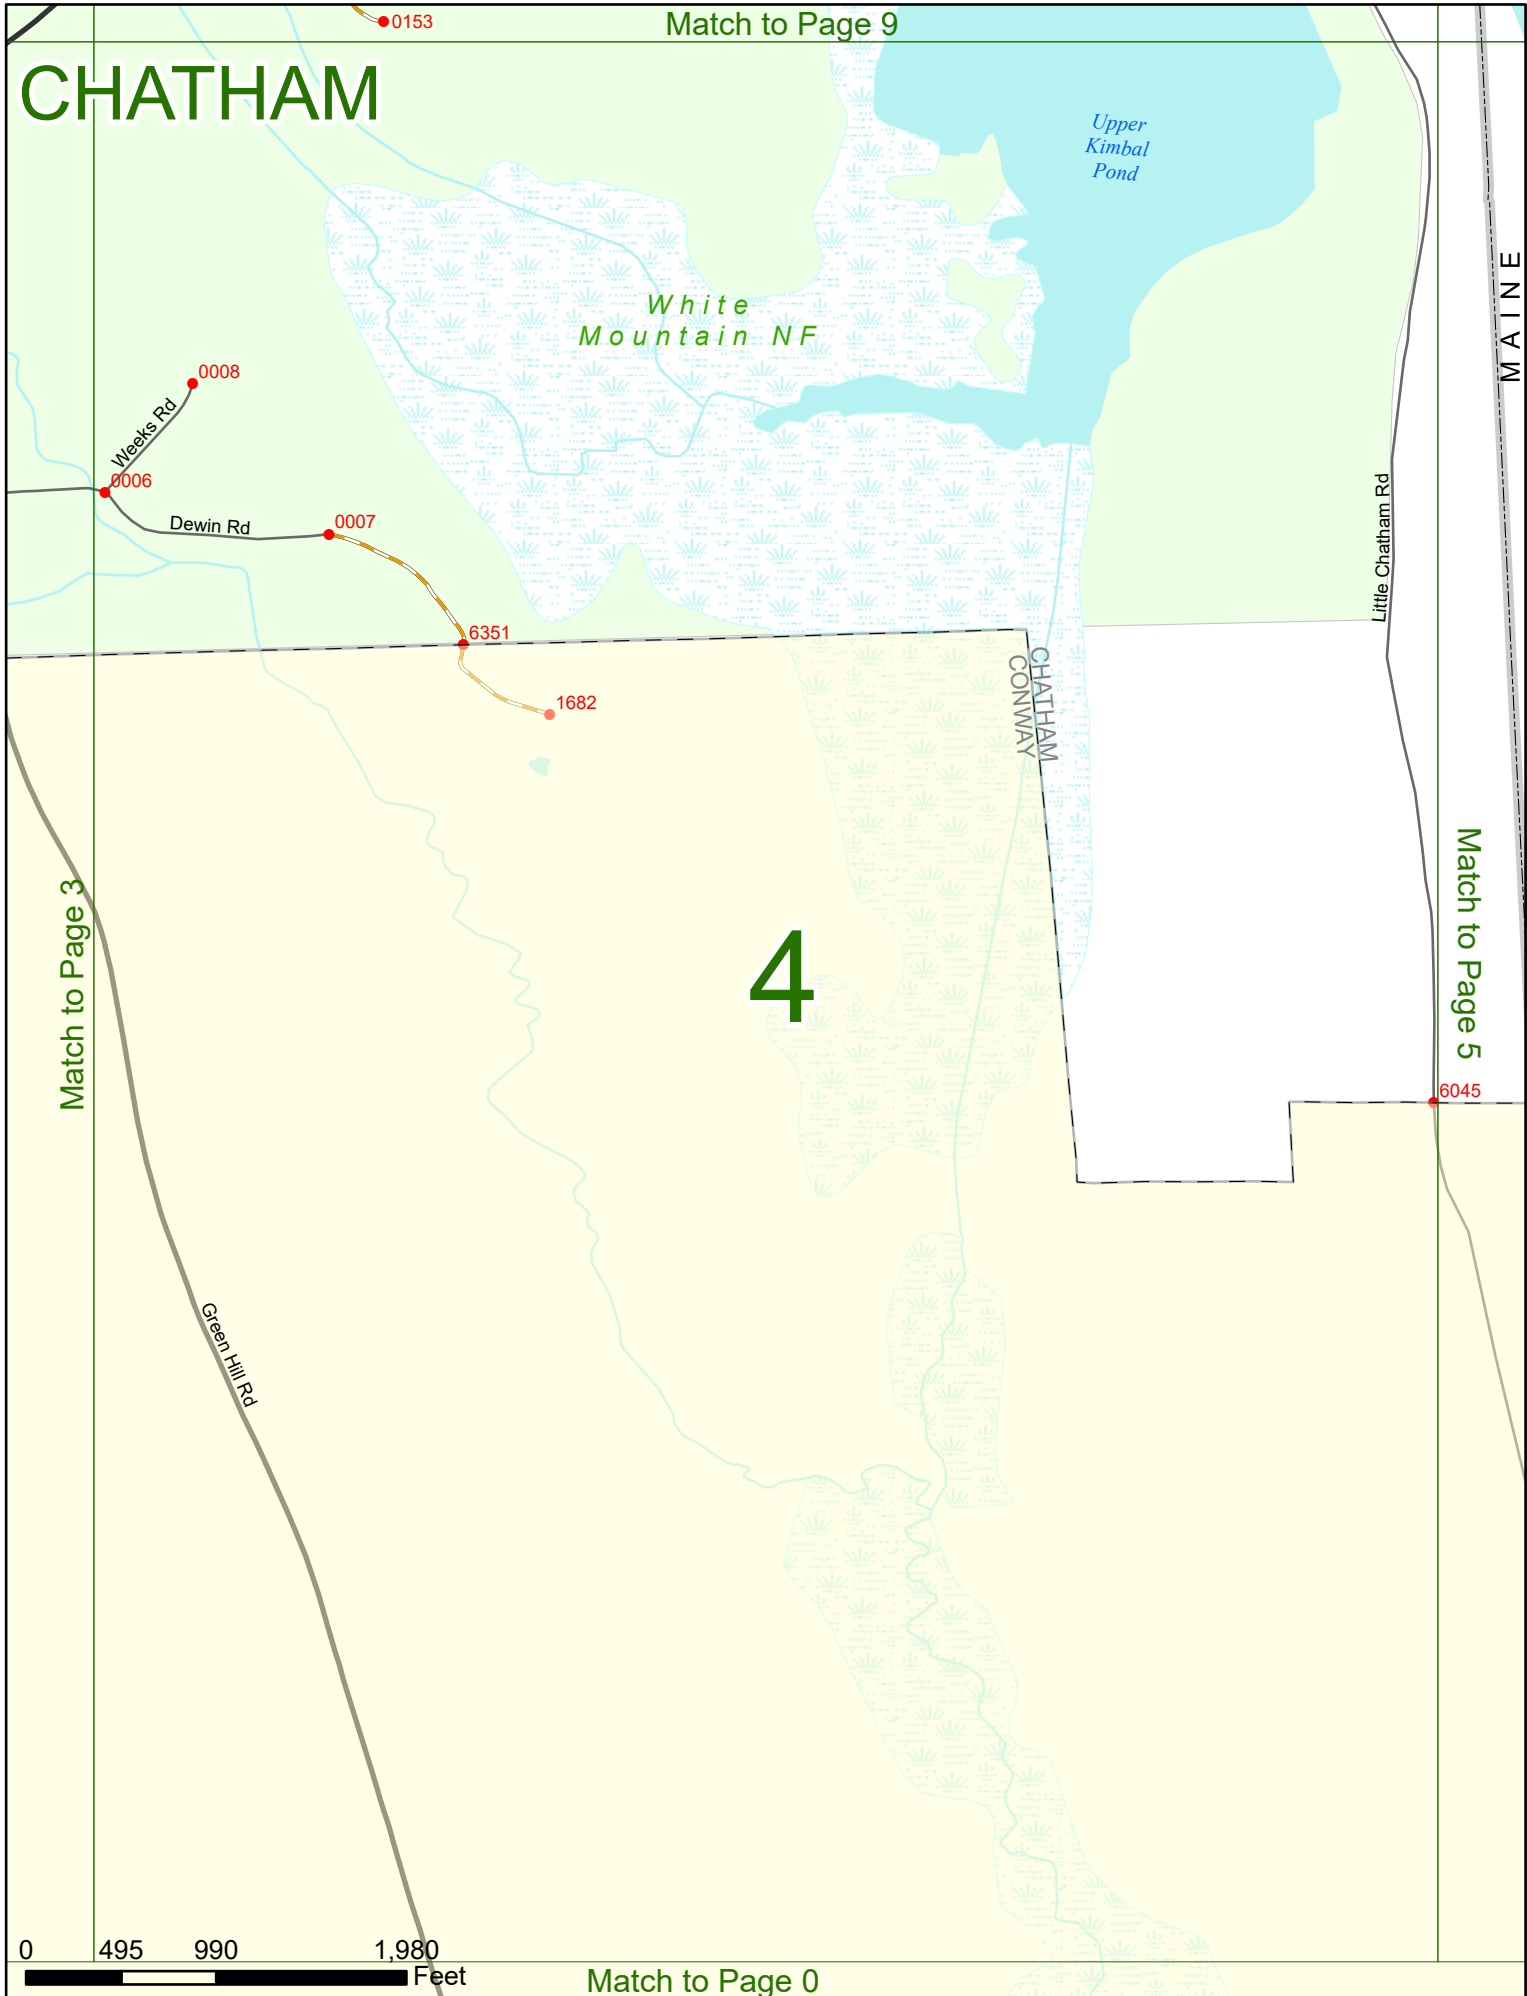

Match to Page 9

CHATHAM

Upper
Kimbal
Pond

White
Mountain NF

MAINE

Weeks Rd 0008

0006

Dewin Rd

0007

6351

1682

Little Chatham Rd

Match to Page 3

4

Match to Page 5

6045

Green Hill Rd

0 495 990 1,980 Feet

Match to Page 0