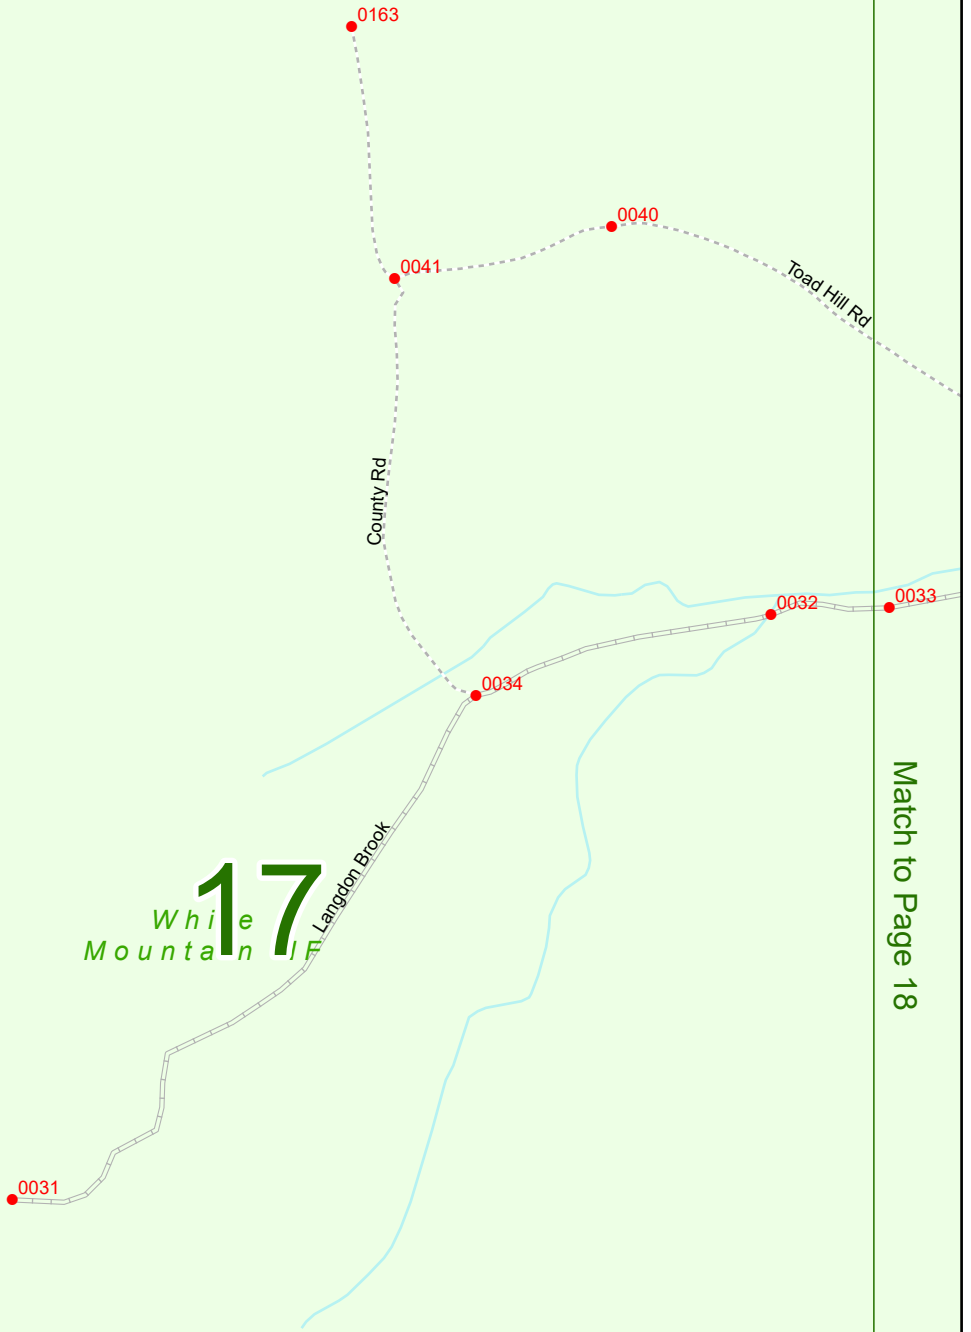

CHATHAM

Match to Page 16

Match to Page 18