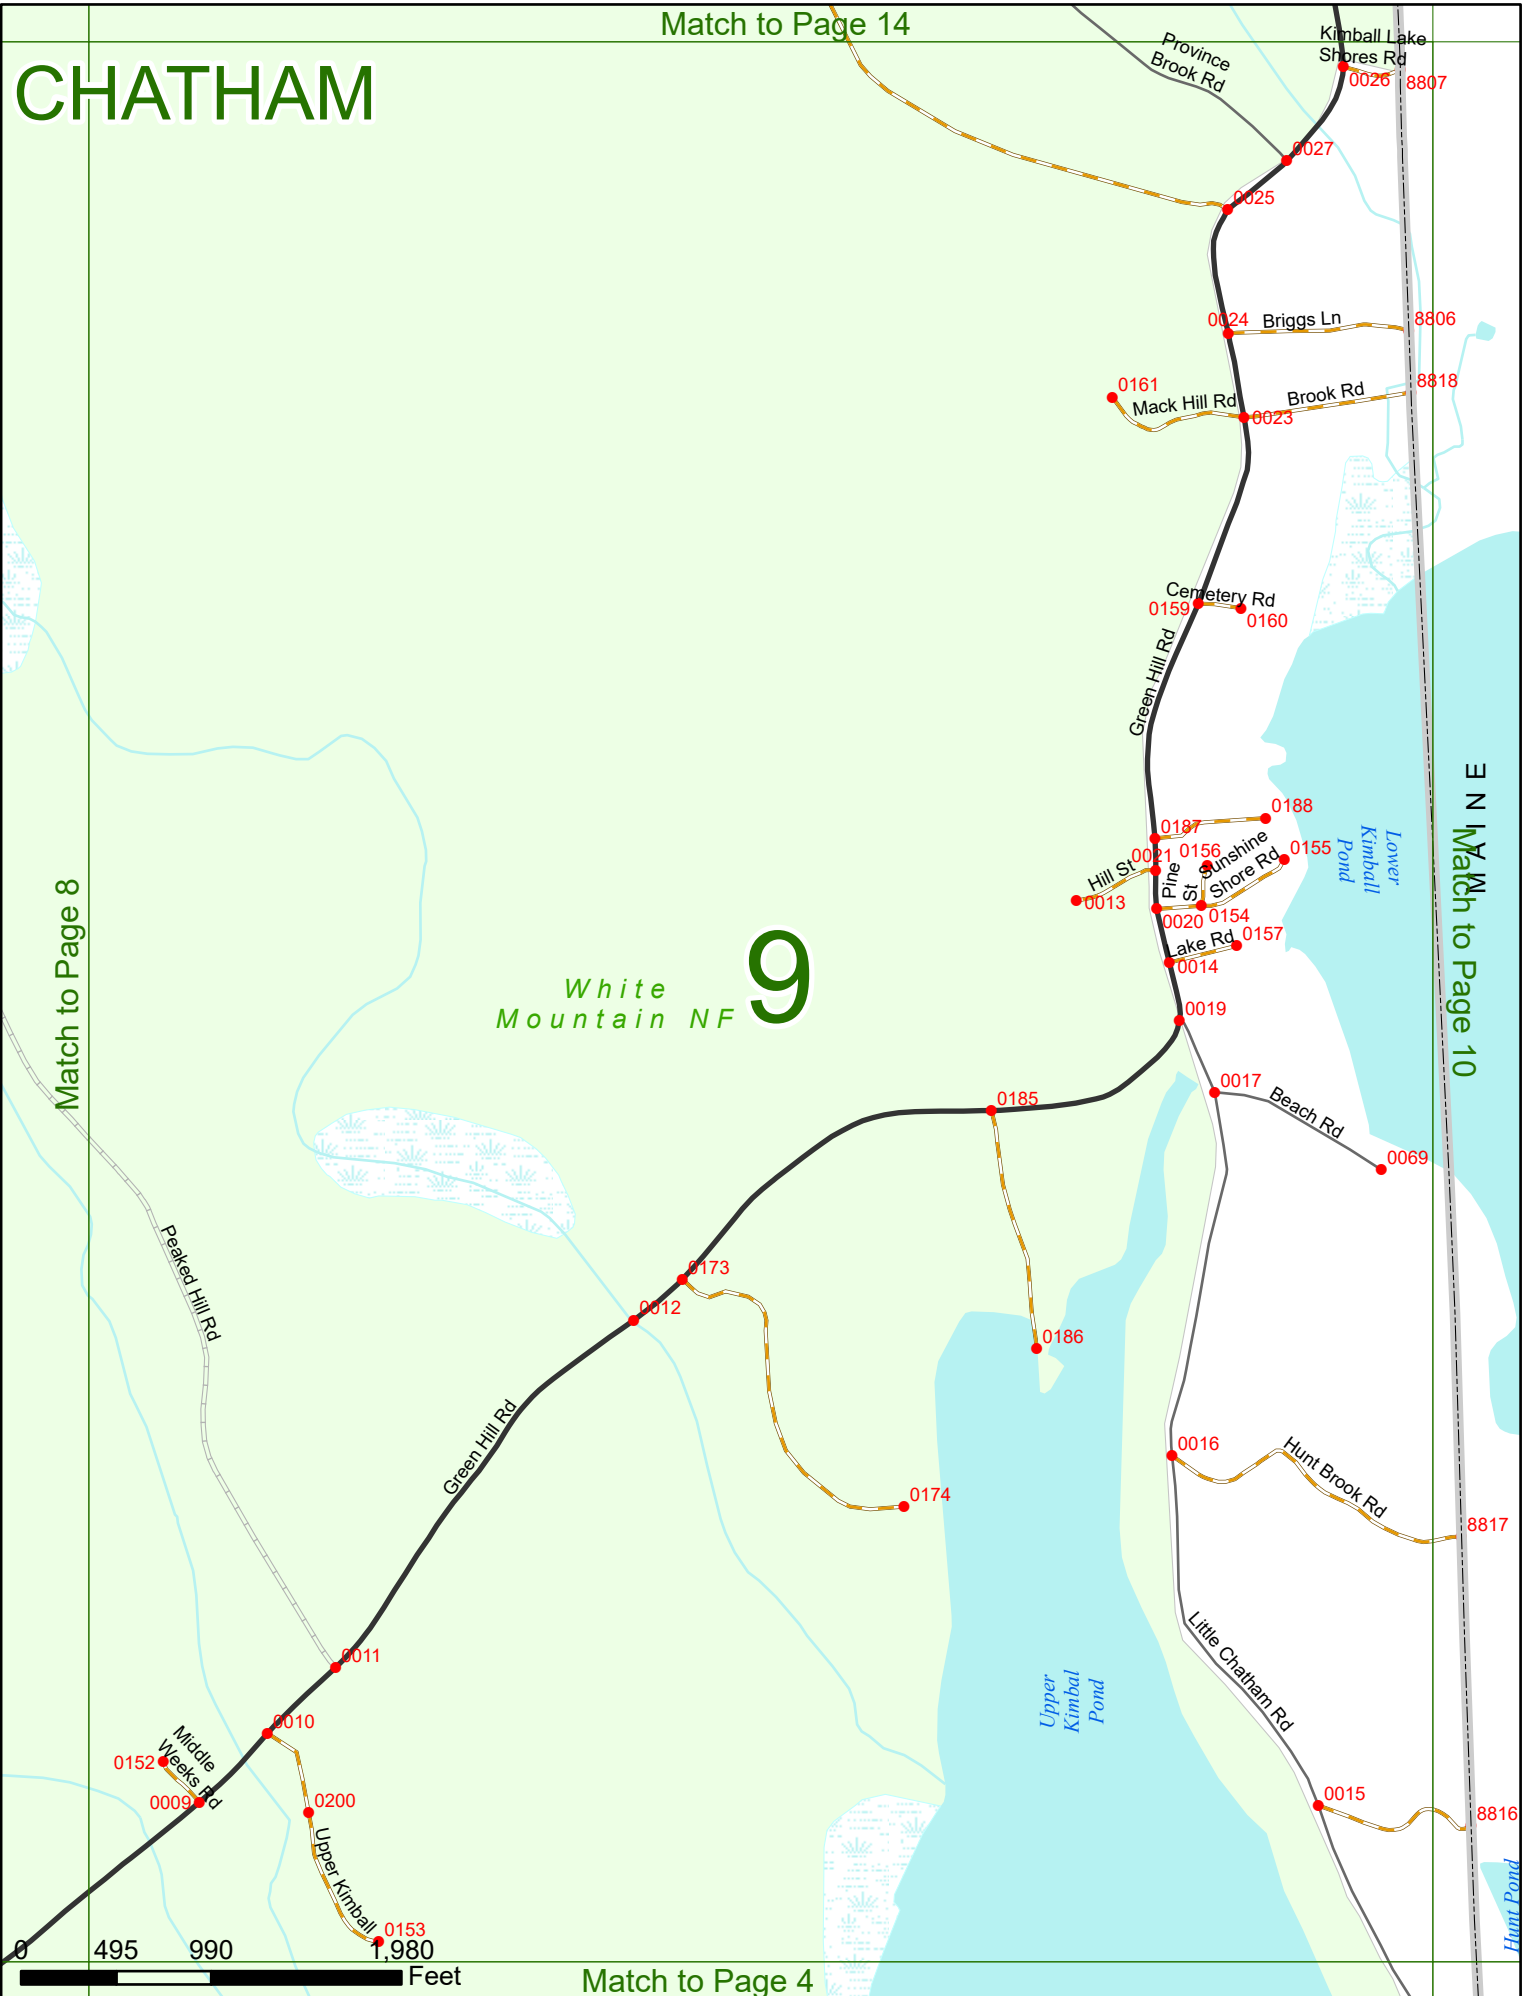

Match to Page 14

CHATHAM

Match to Page 8

White Mountain NF **9**

Match to Page 10

Match to Page 4