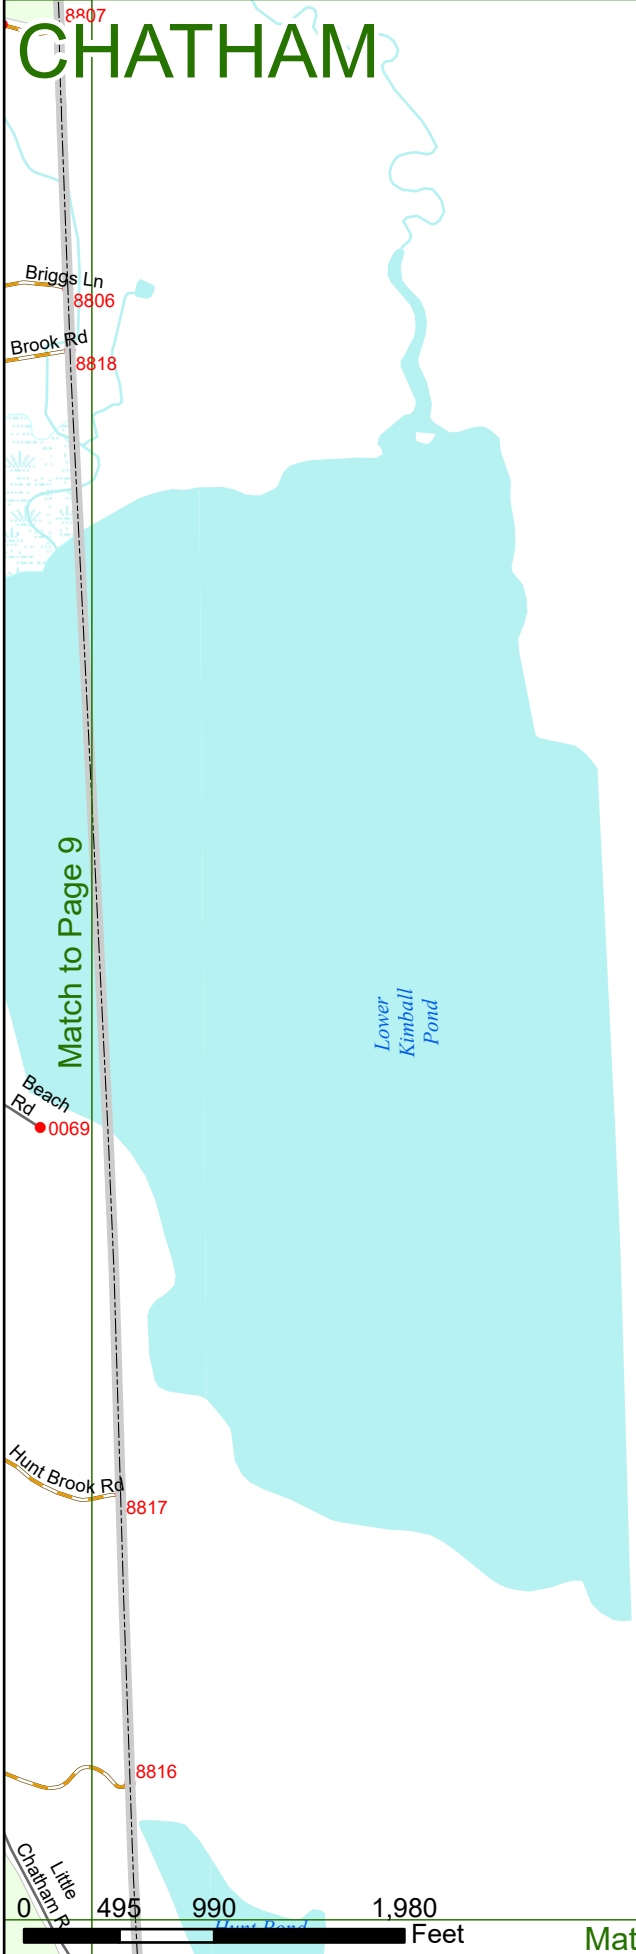

CHATHAM

MAINE
10

Match to Page 9

Match to Page 0