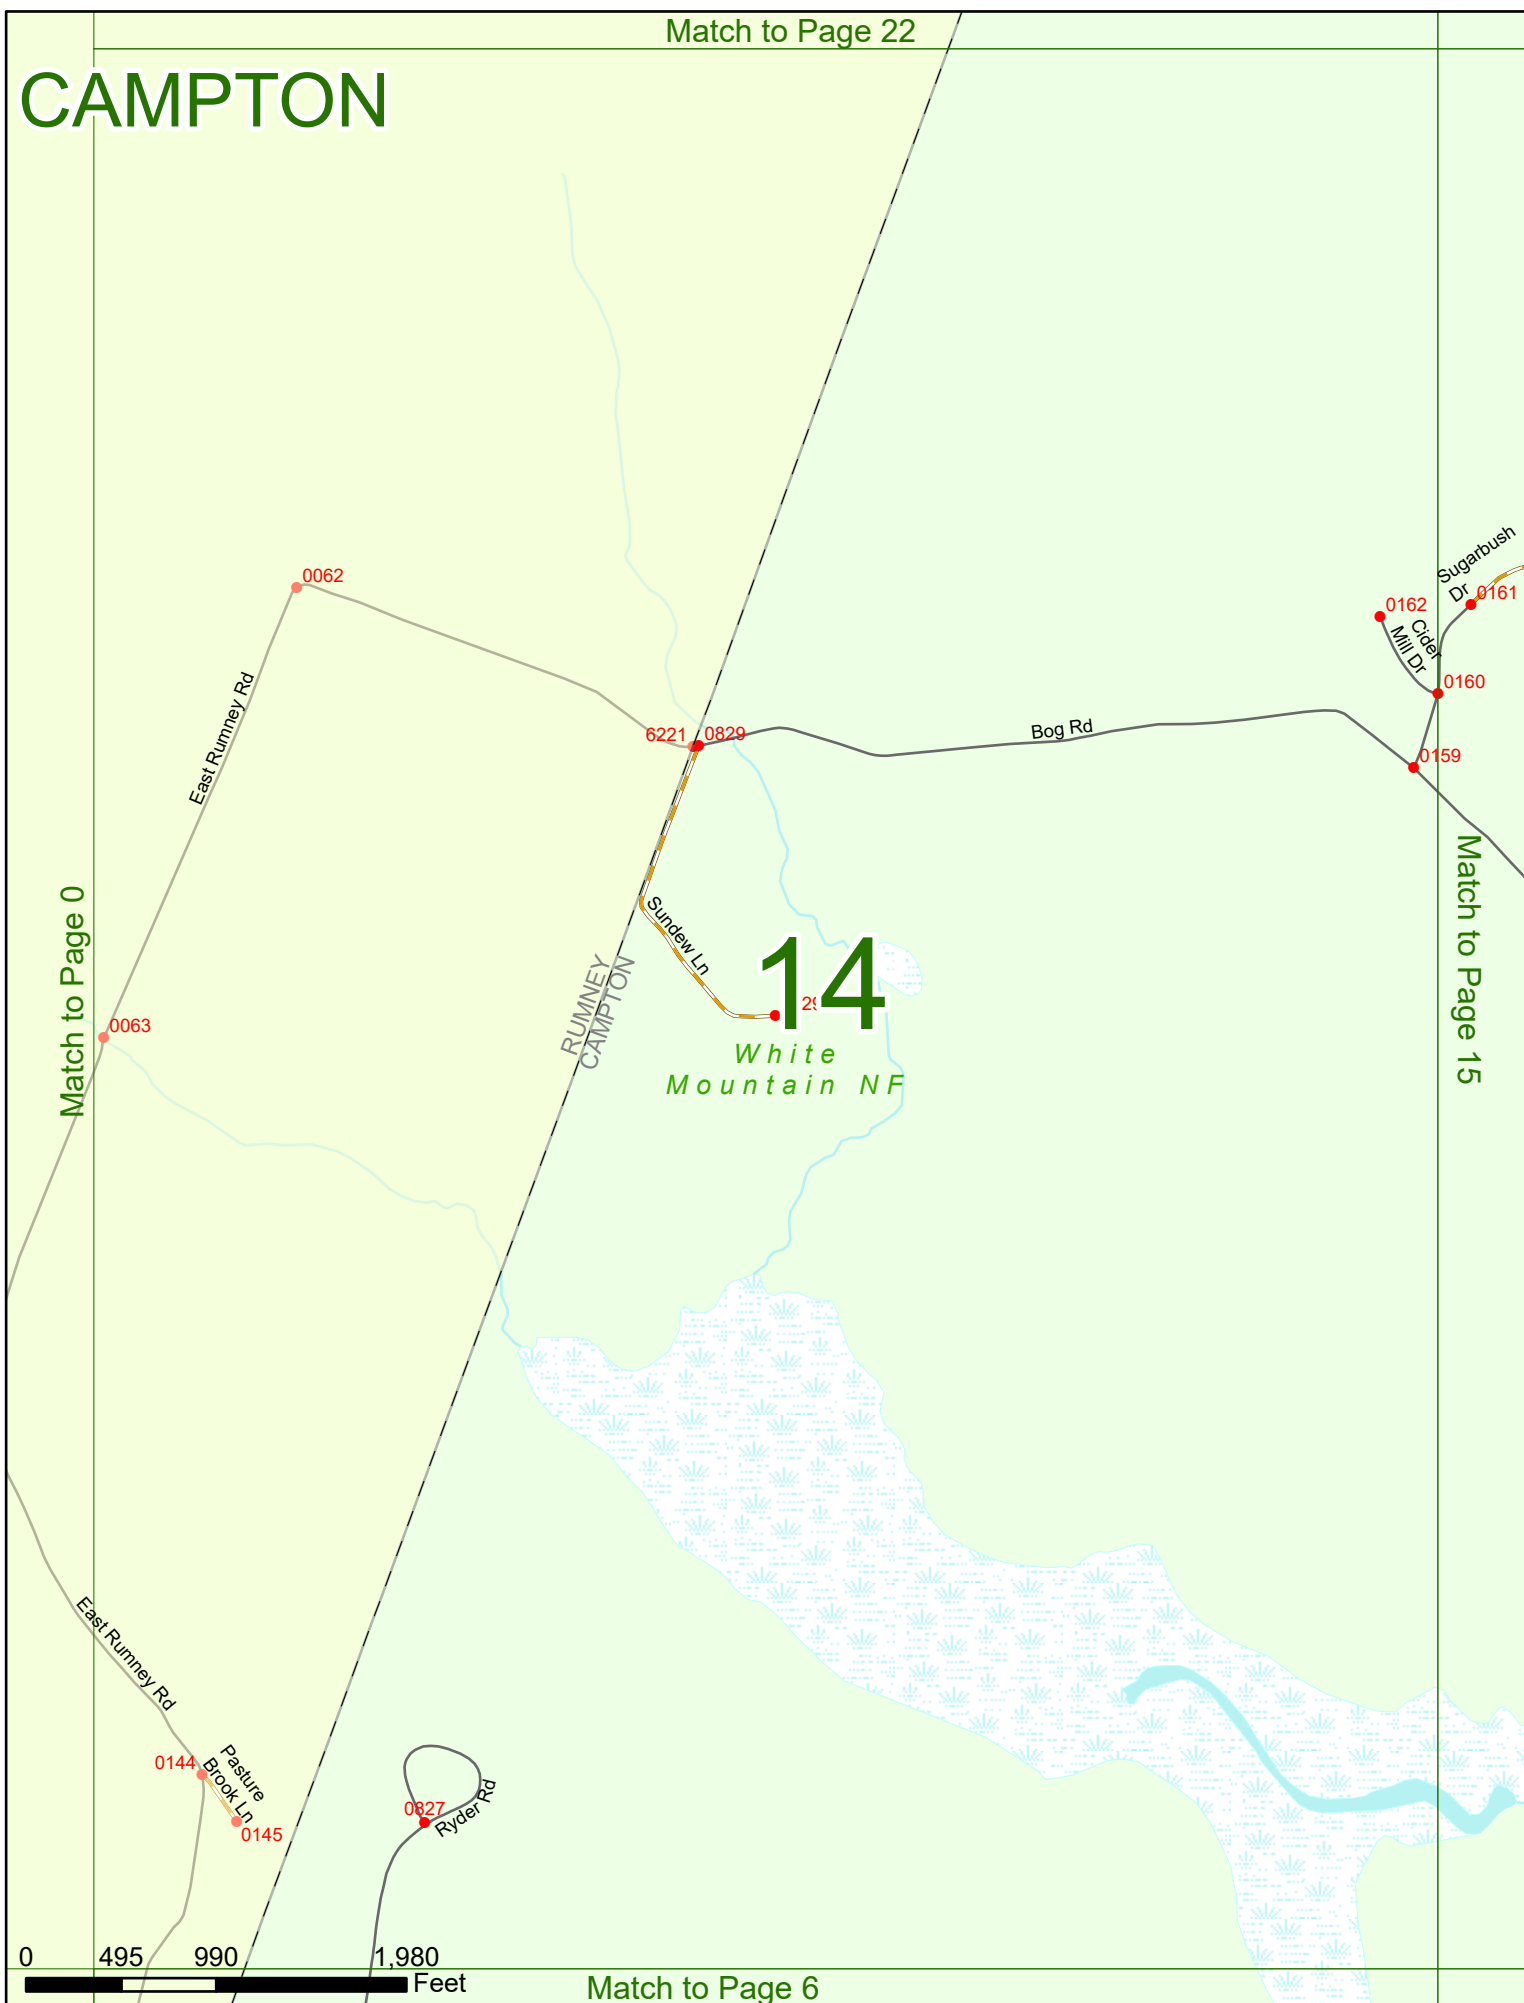

CAMPTON

Match to Page 0

Match to Page 15

14
White Mountain NF

0 495 990 1,980 Feet

Match to Page 6