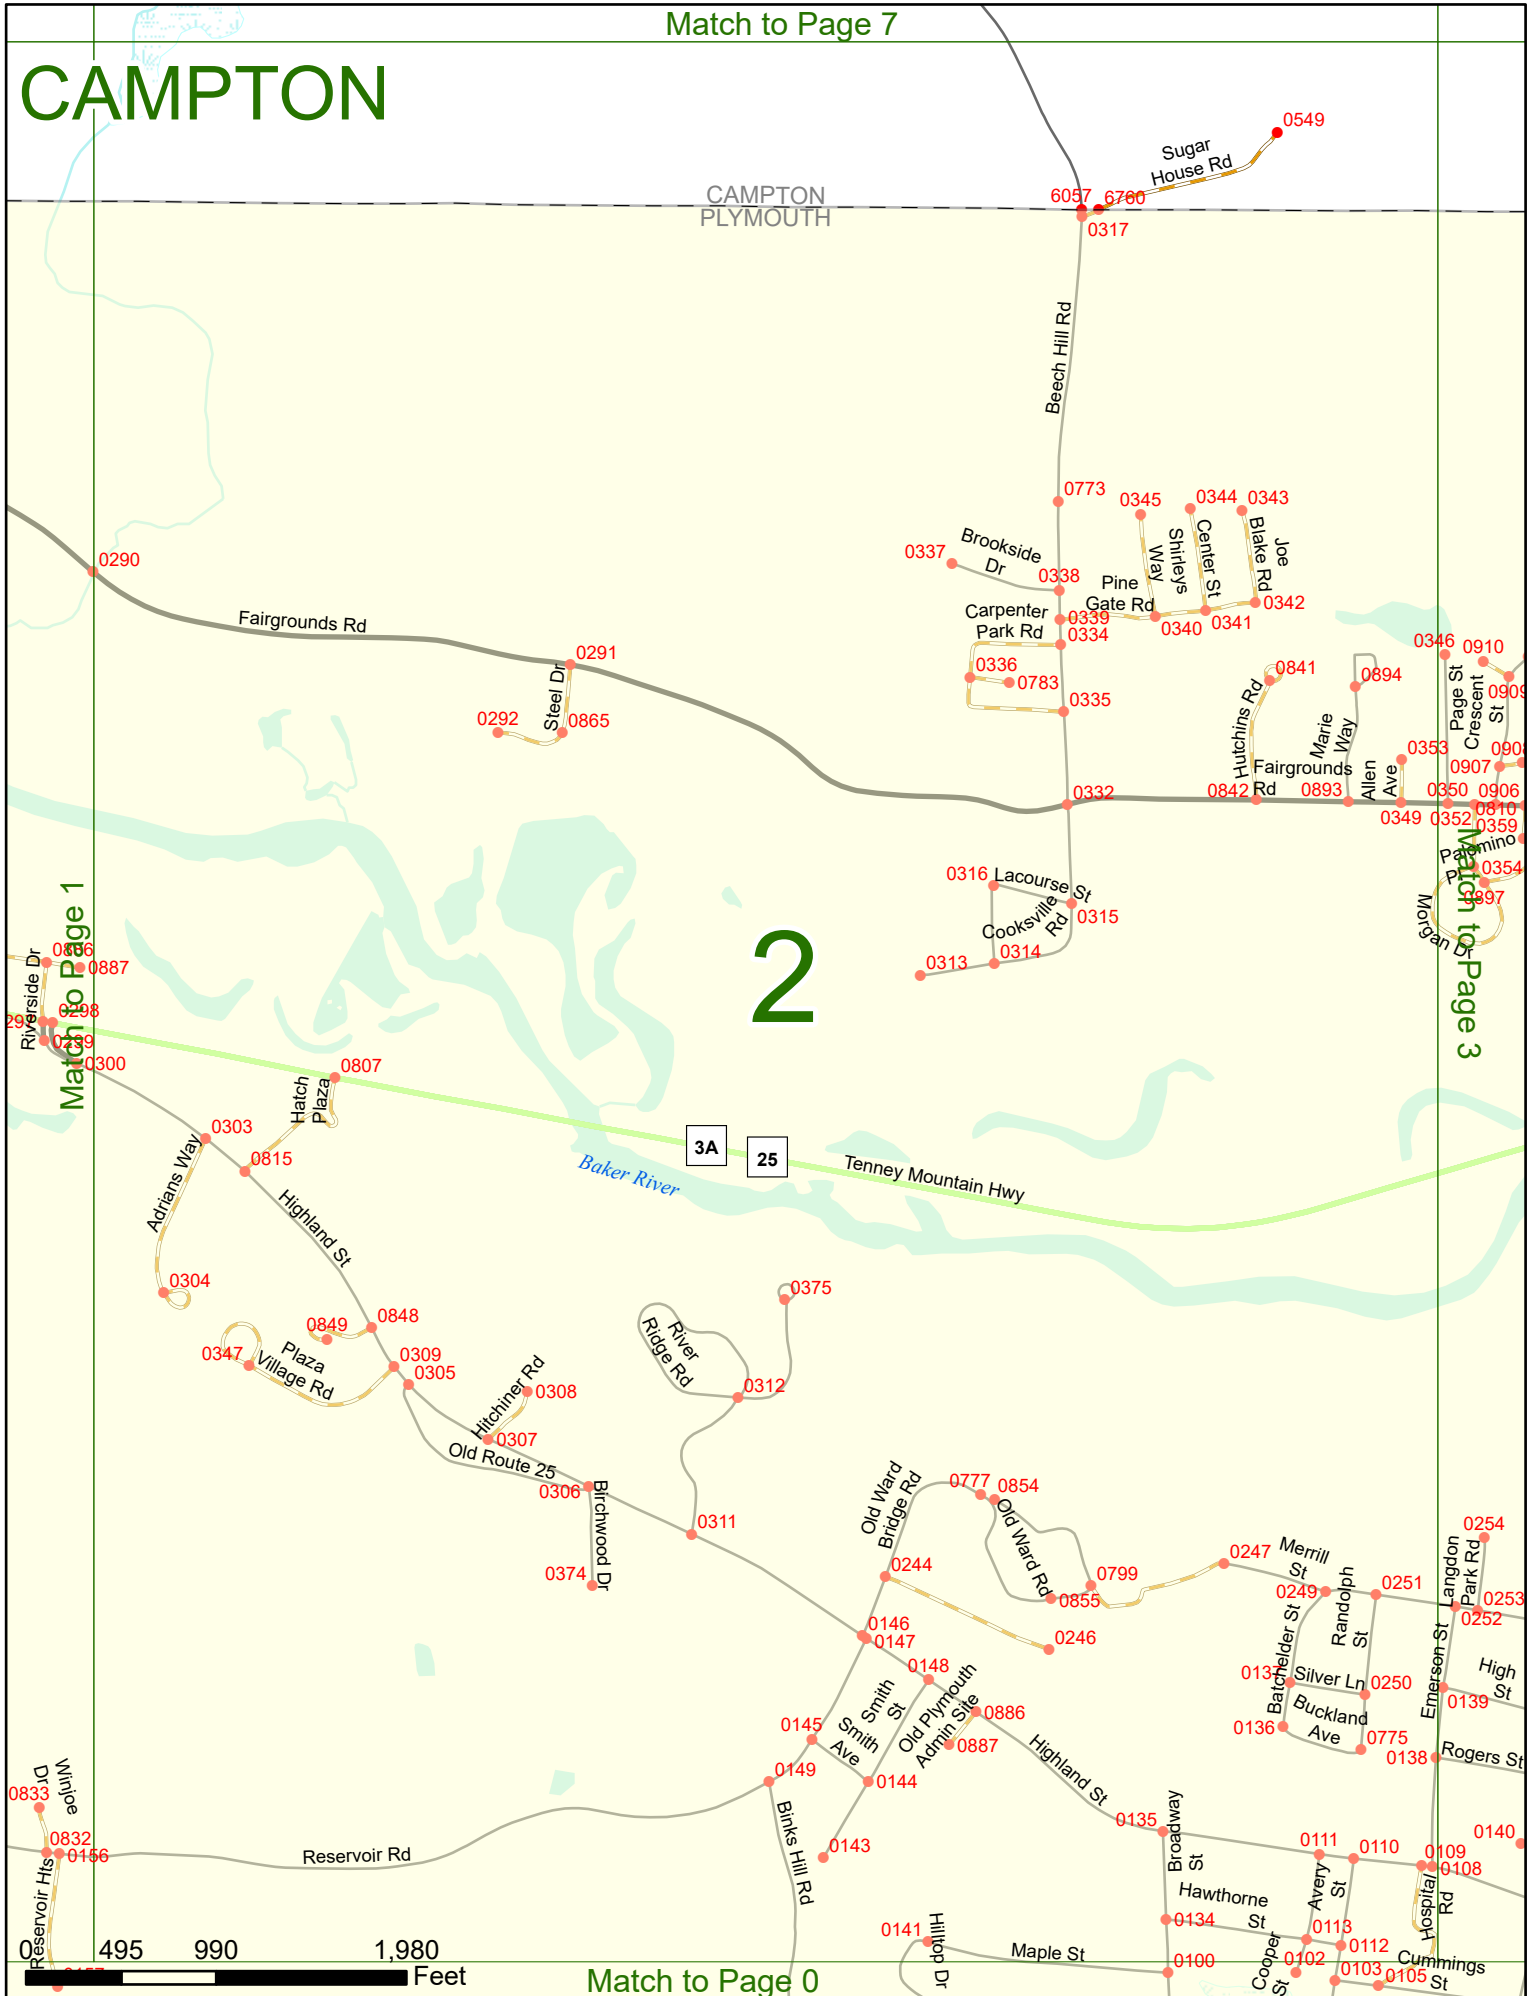

CAMPTON

CAMPTON
PLYMOUTH

2

Match to Page 1

Match to Page 3

495 990 1,980 Feet

Match to Page 0