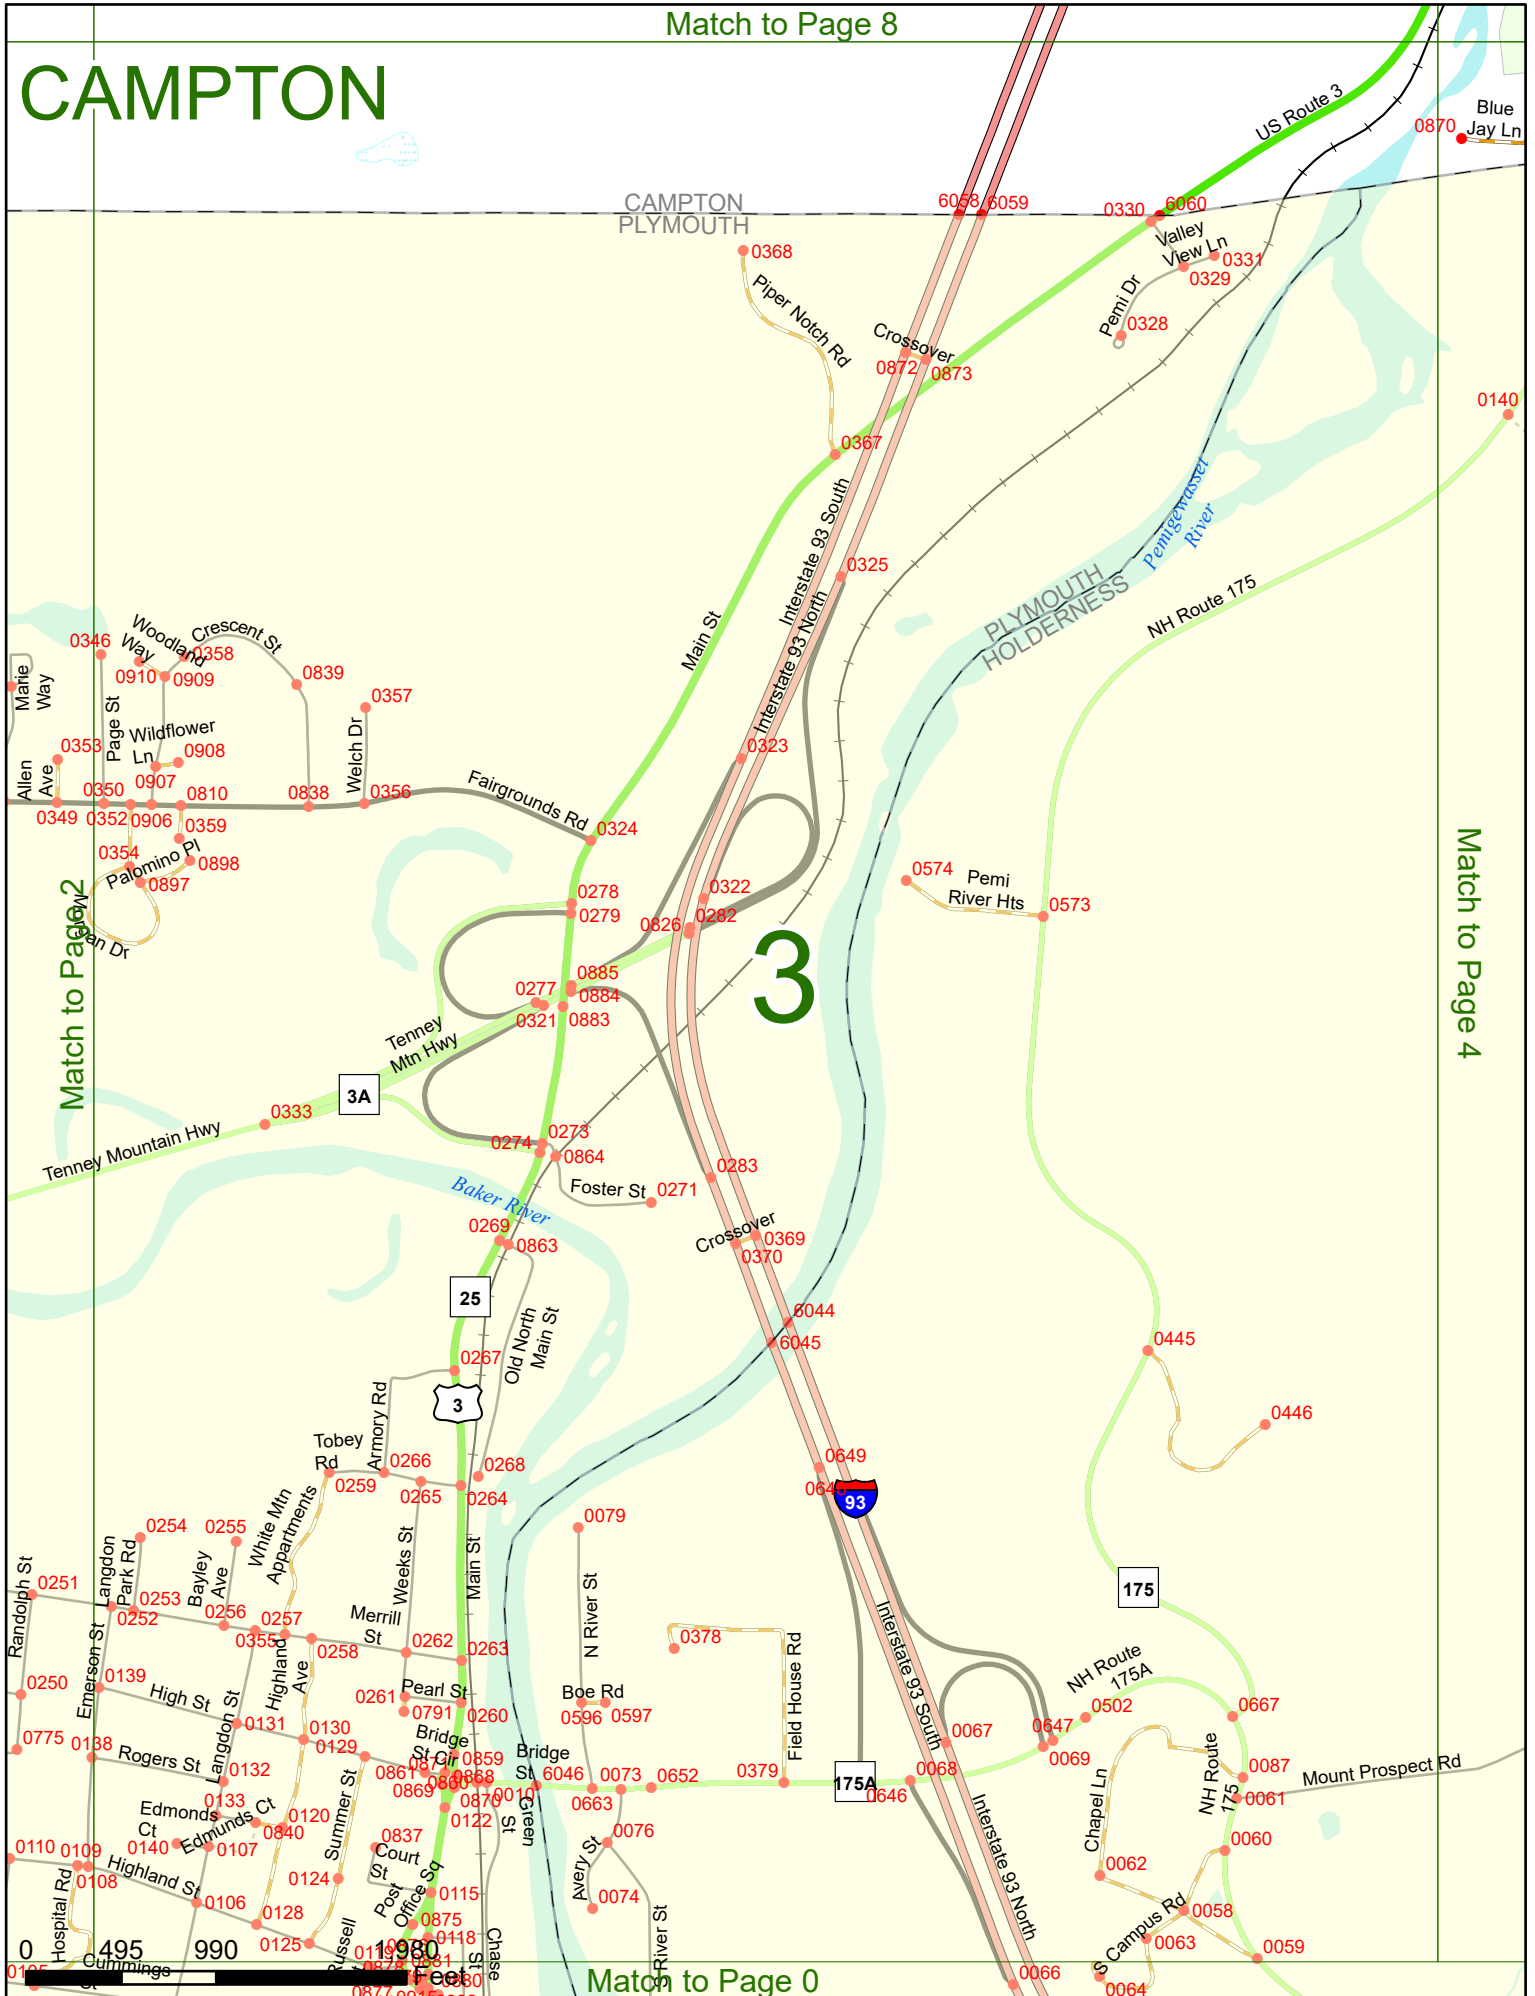

CAMPTON

Match to Page 4

Match to Page 0

Match to Page 2