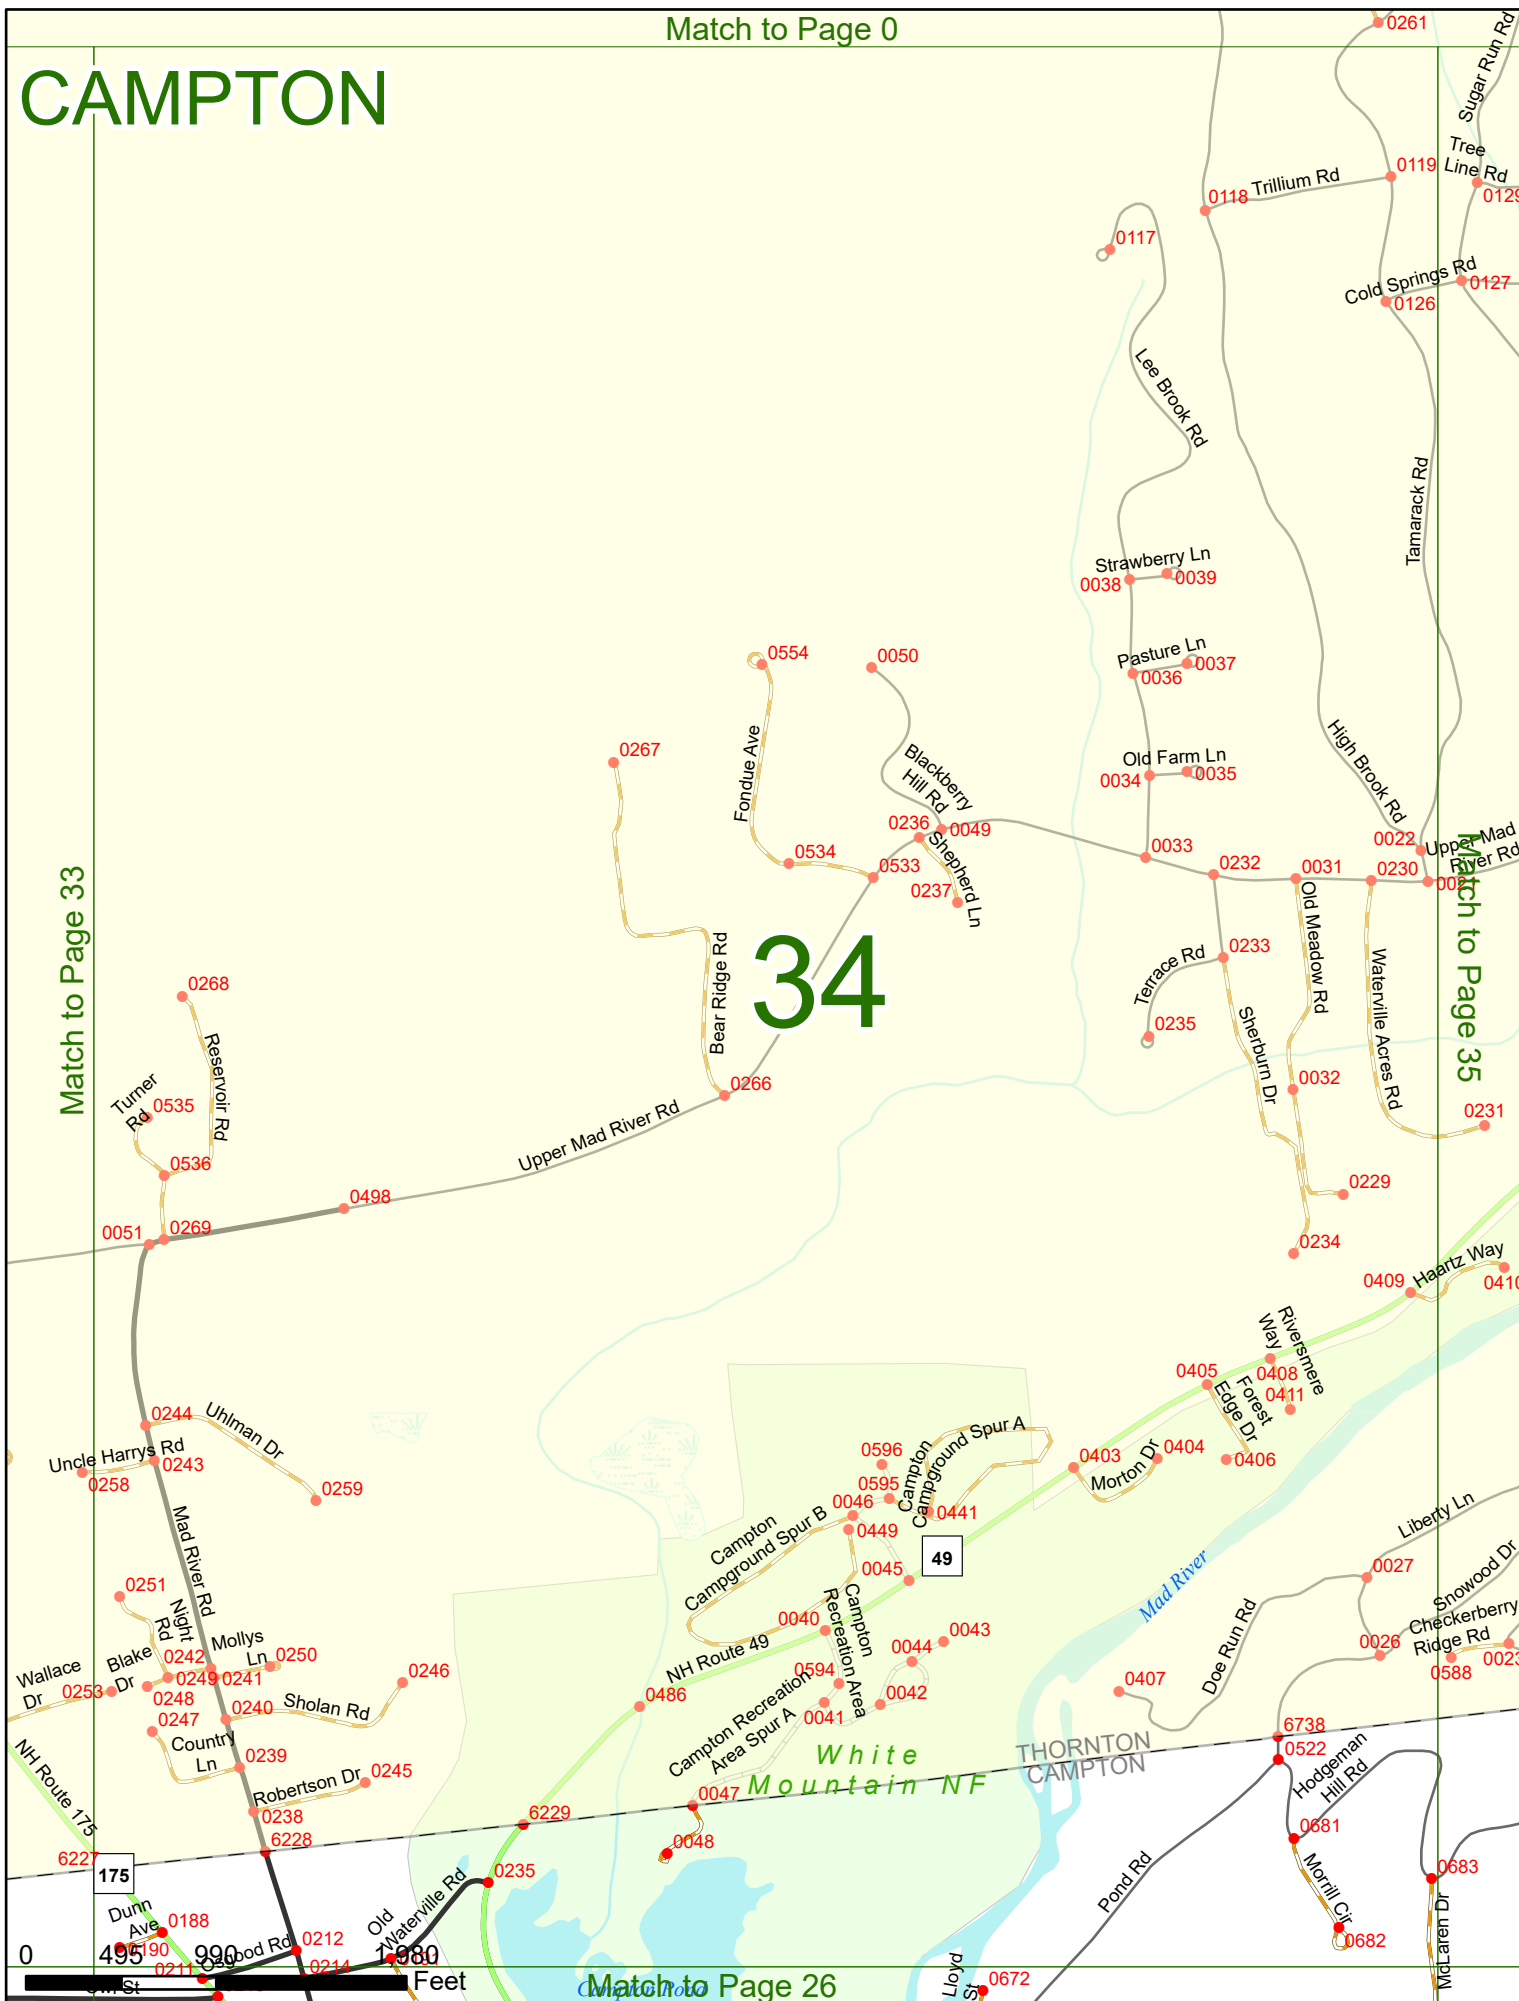

CAMPTON

Match to Page 33

Match to Page 35

34

Match to Page 26