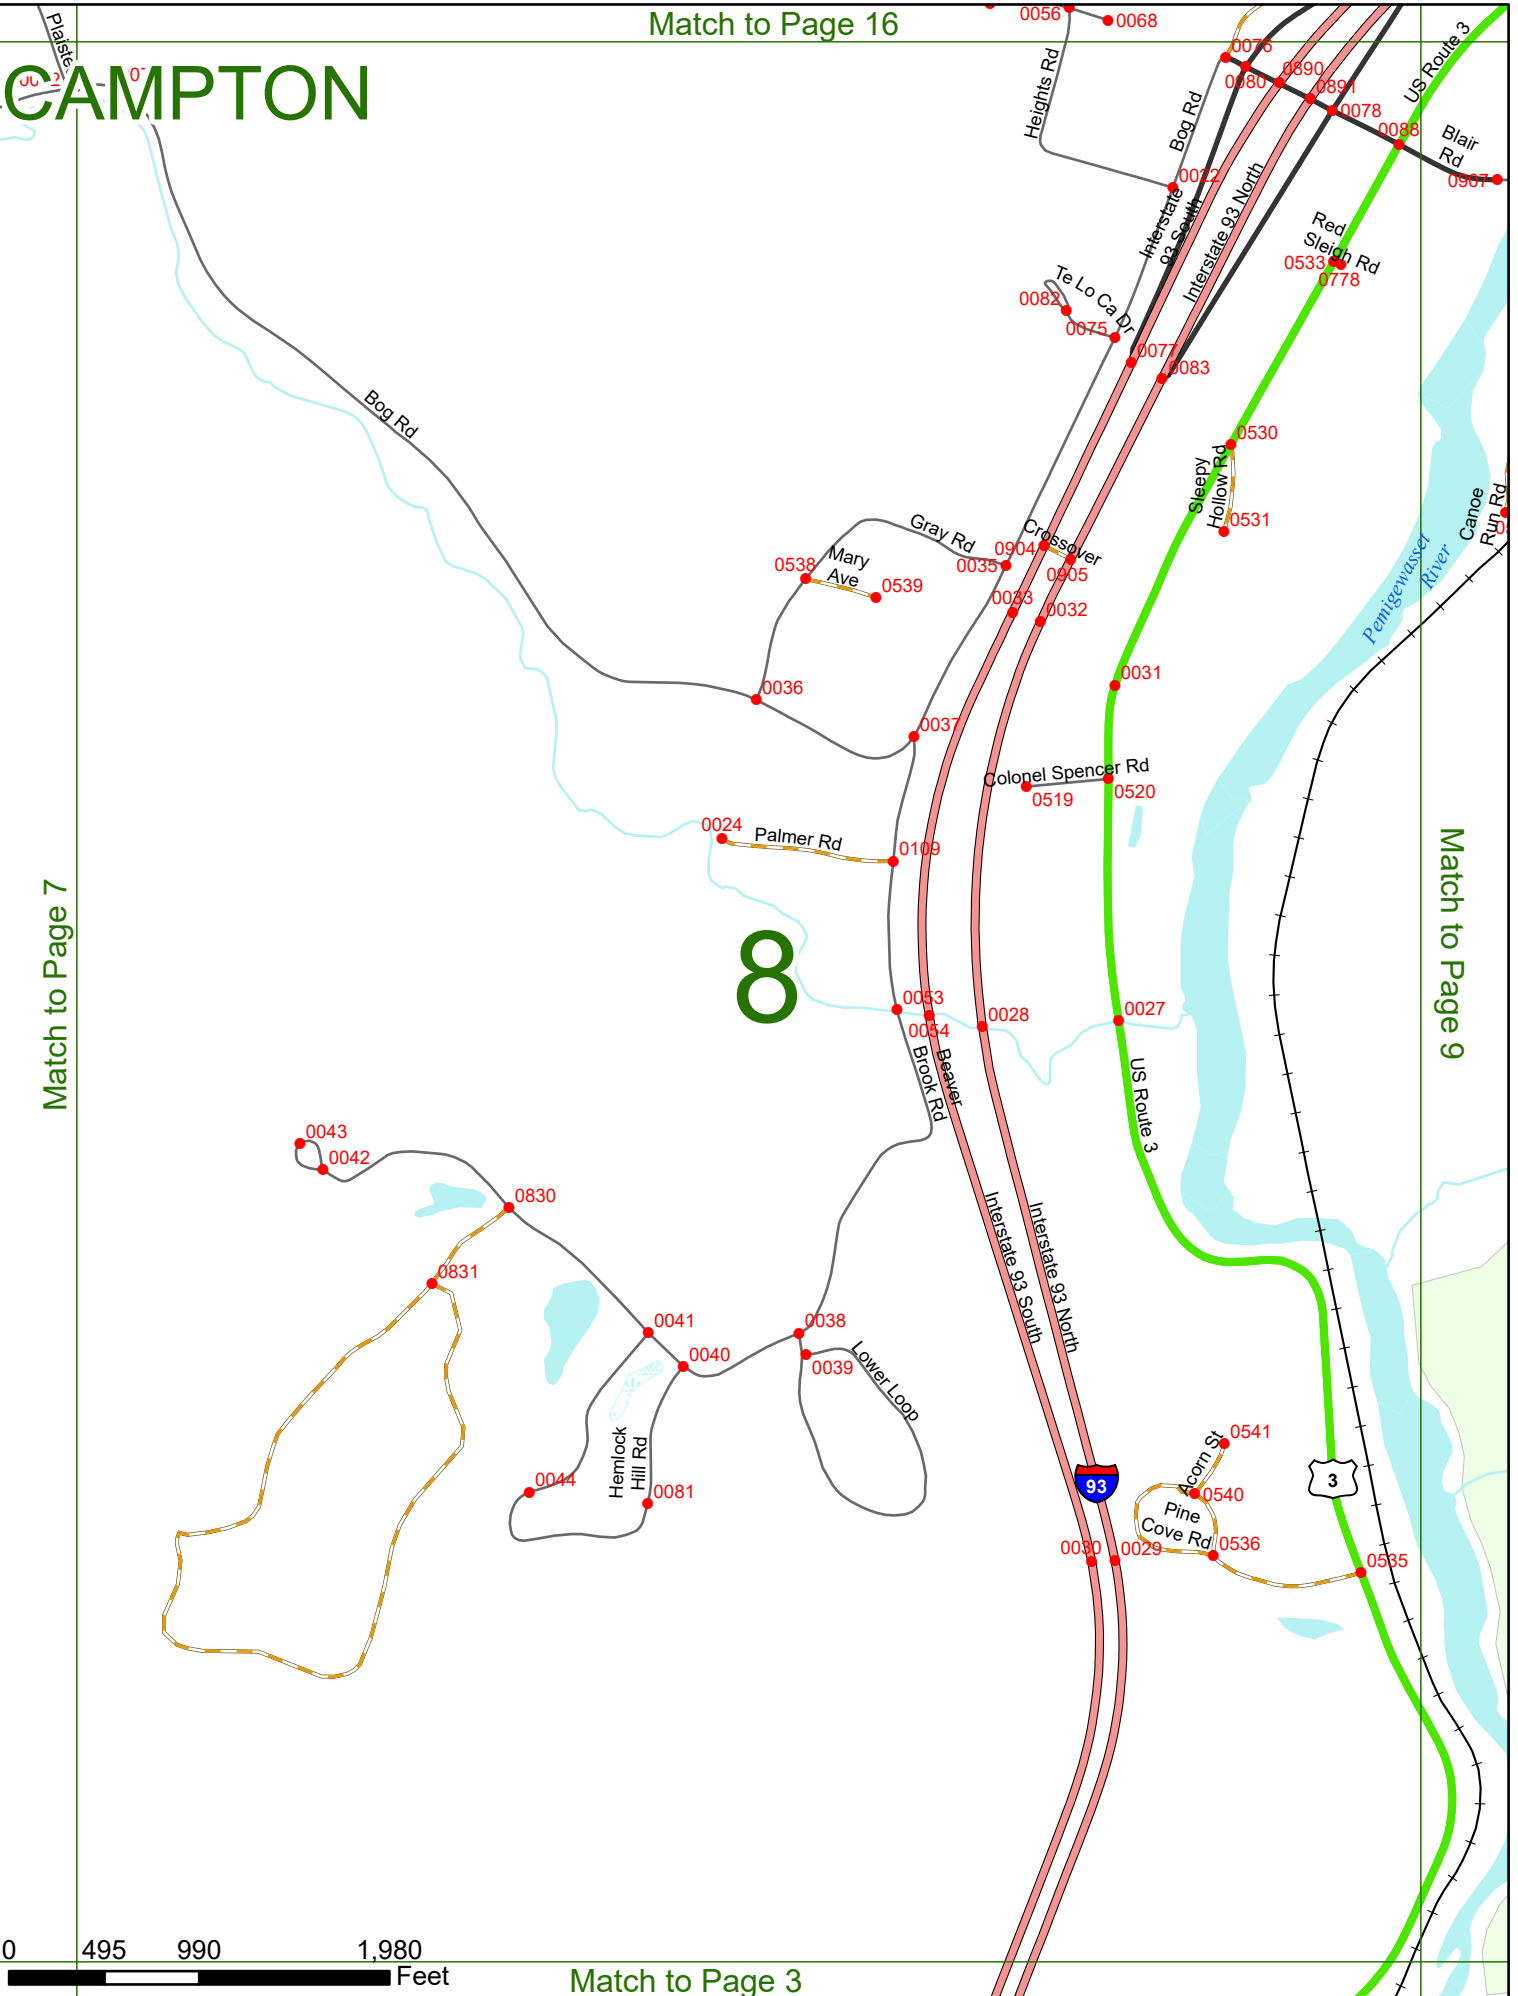

Match to Page 16

CAMPTON

Match to Page 7

Match to Page 9

8

Match to Page 3