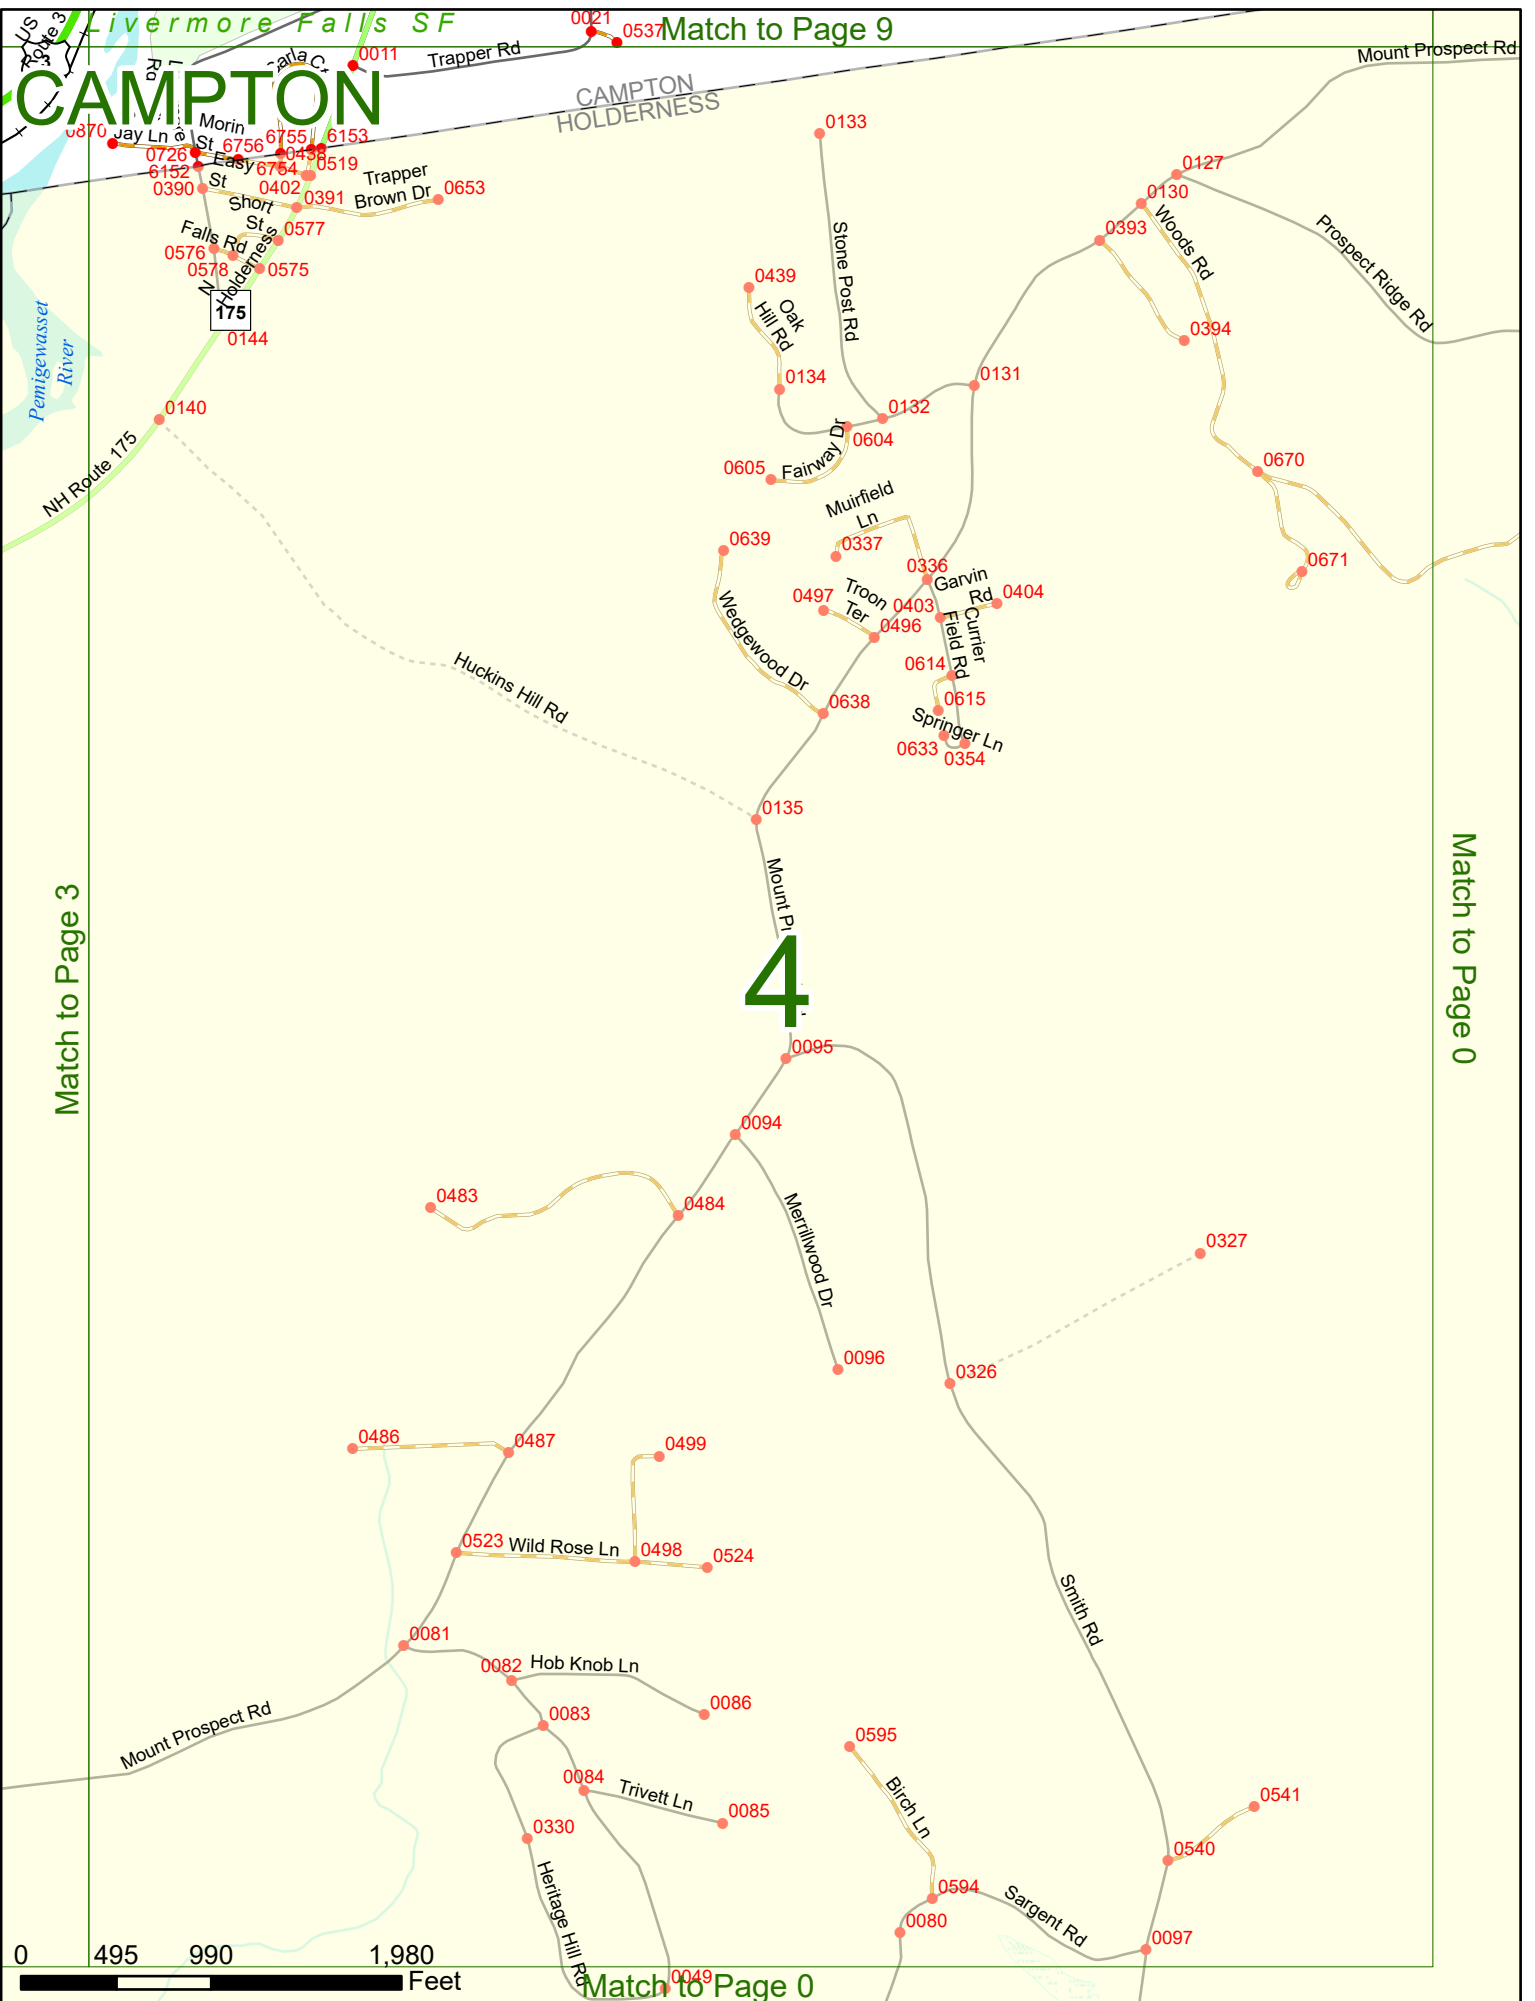

CAMPTON

Match to Page 9

4

Match to Page 3

Match to Page 0

0 495 990 1,980 Feet

Match to Page 0