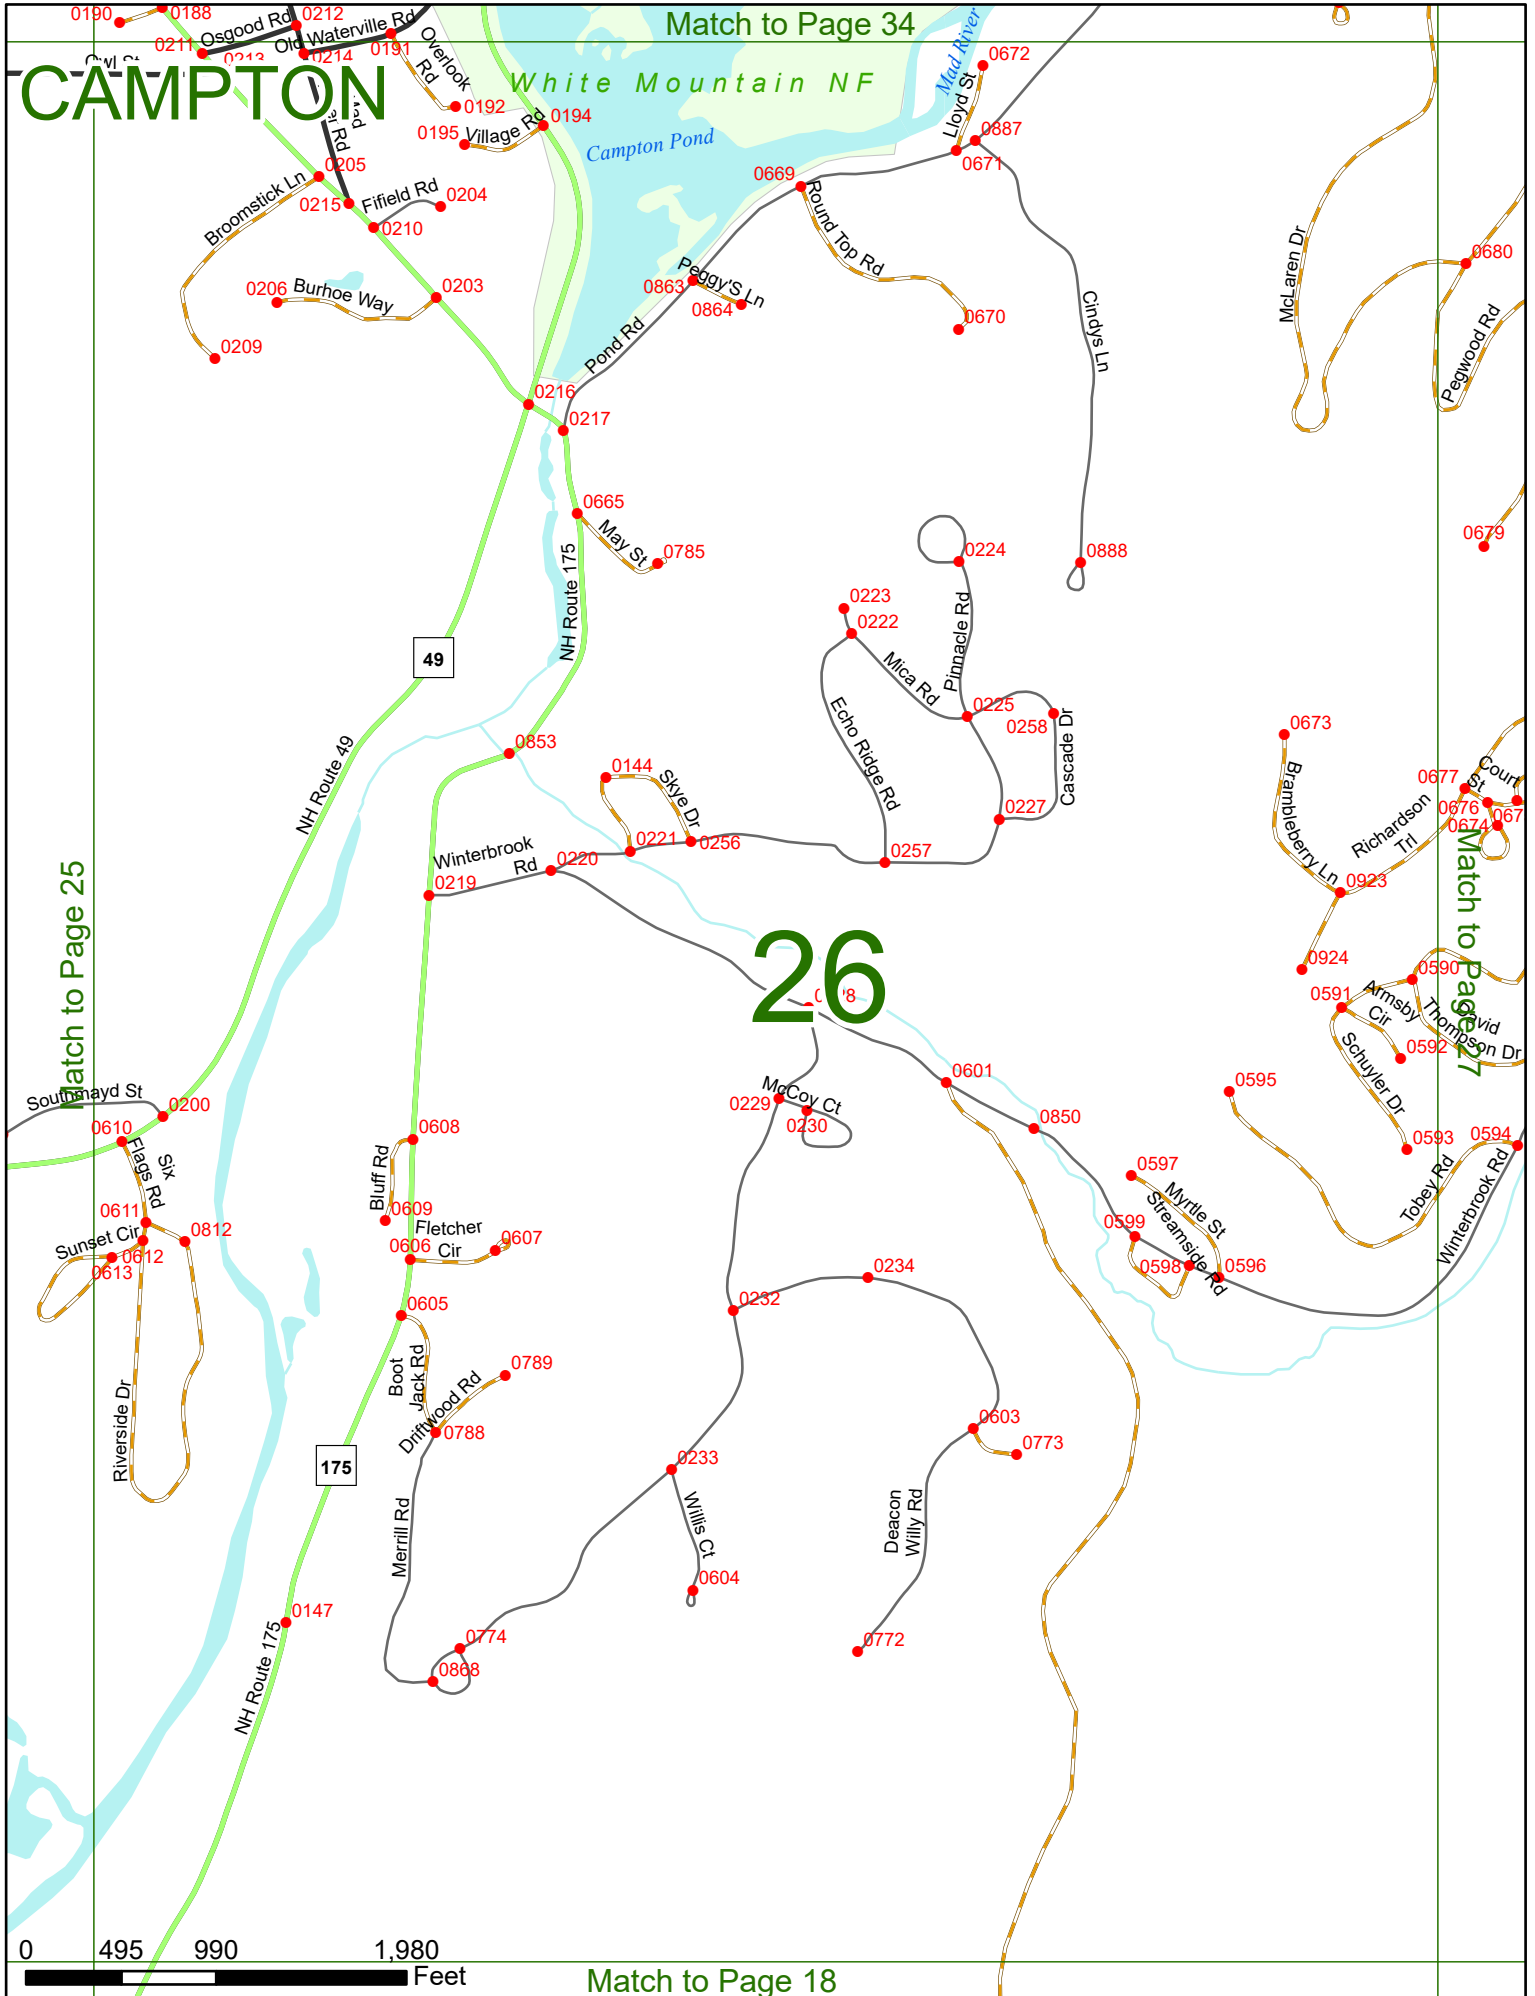

0 495 990 1,980 Feet

Match to Page 18

CAMPTON

Match to Page 35

27

White Mountain NF

Match to Page 28

Match to Page 19