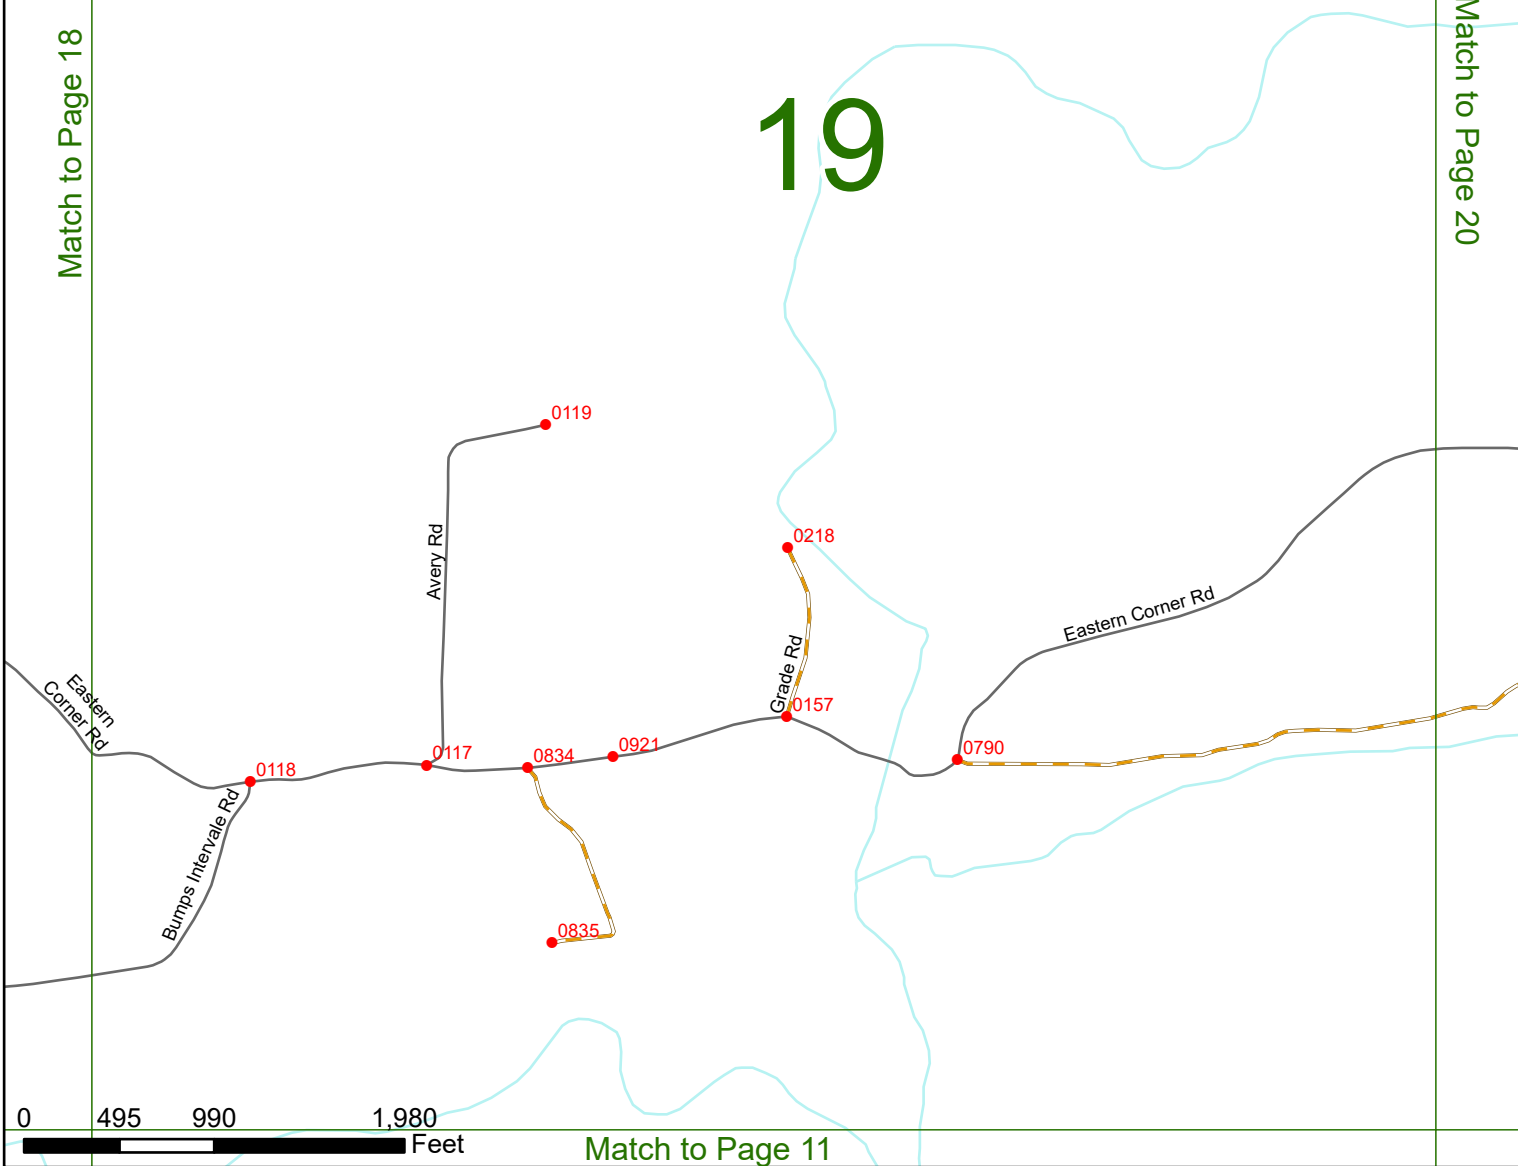

CAMPTON

Match to Page 18

Match to Page 20

19

Match to Page 11