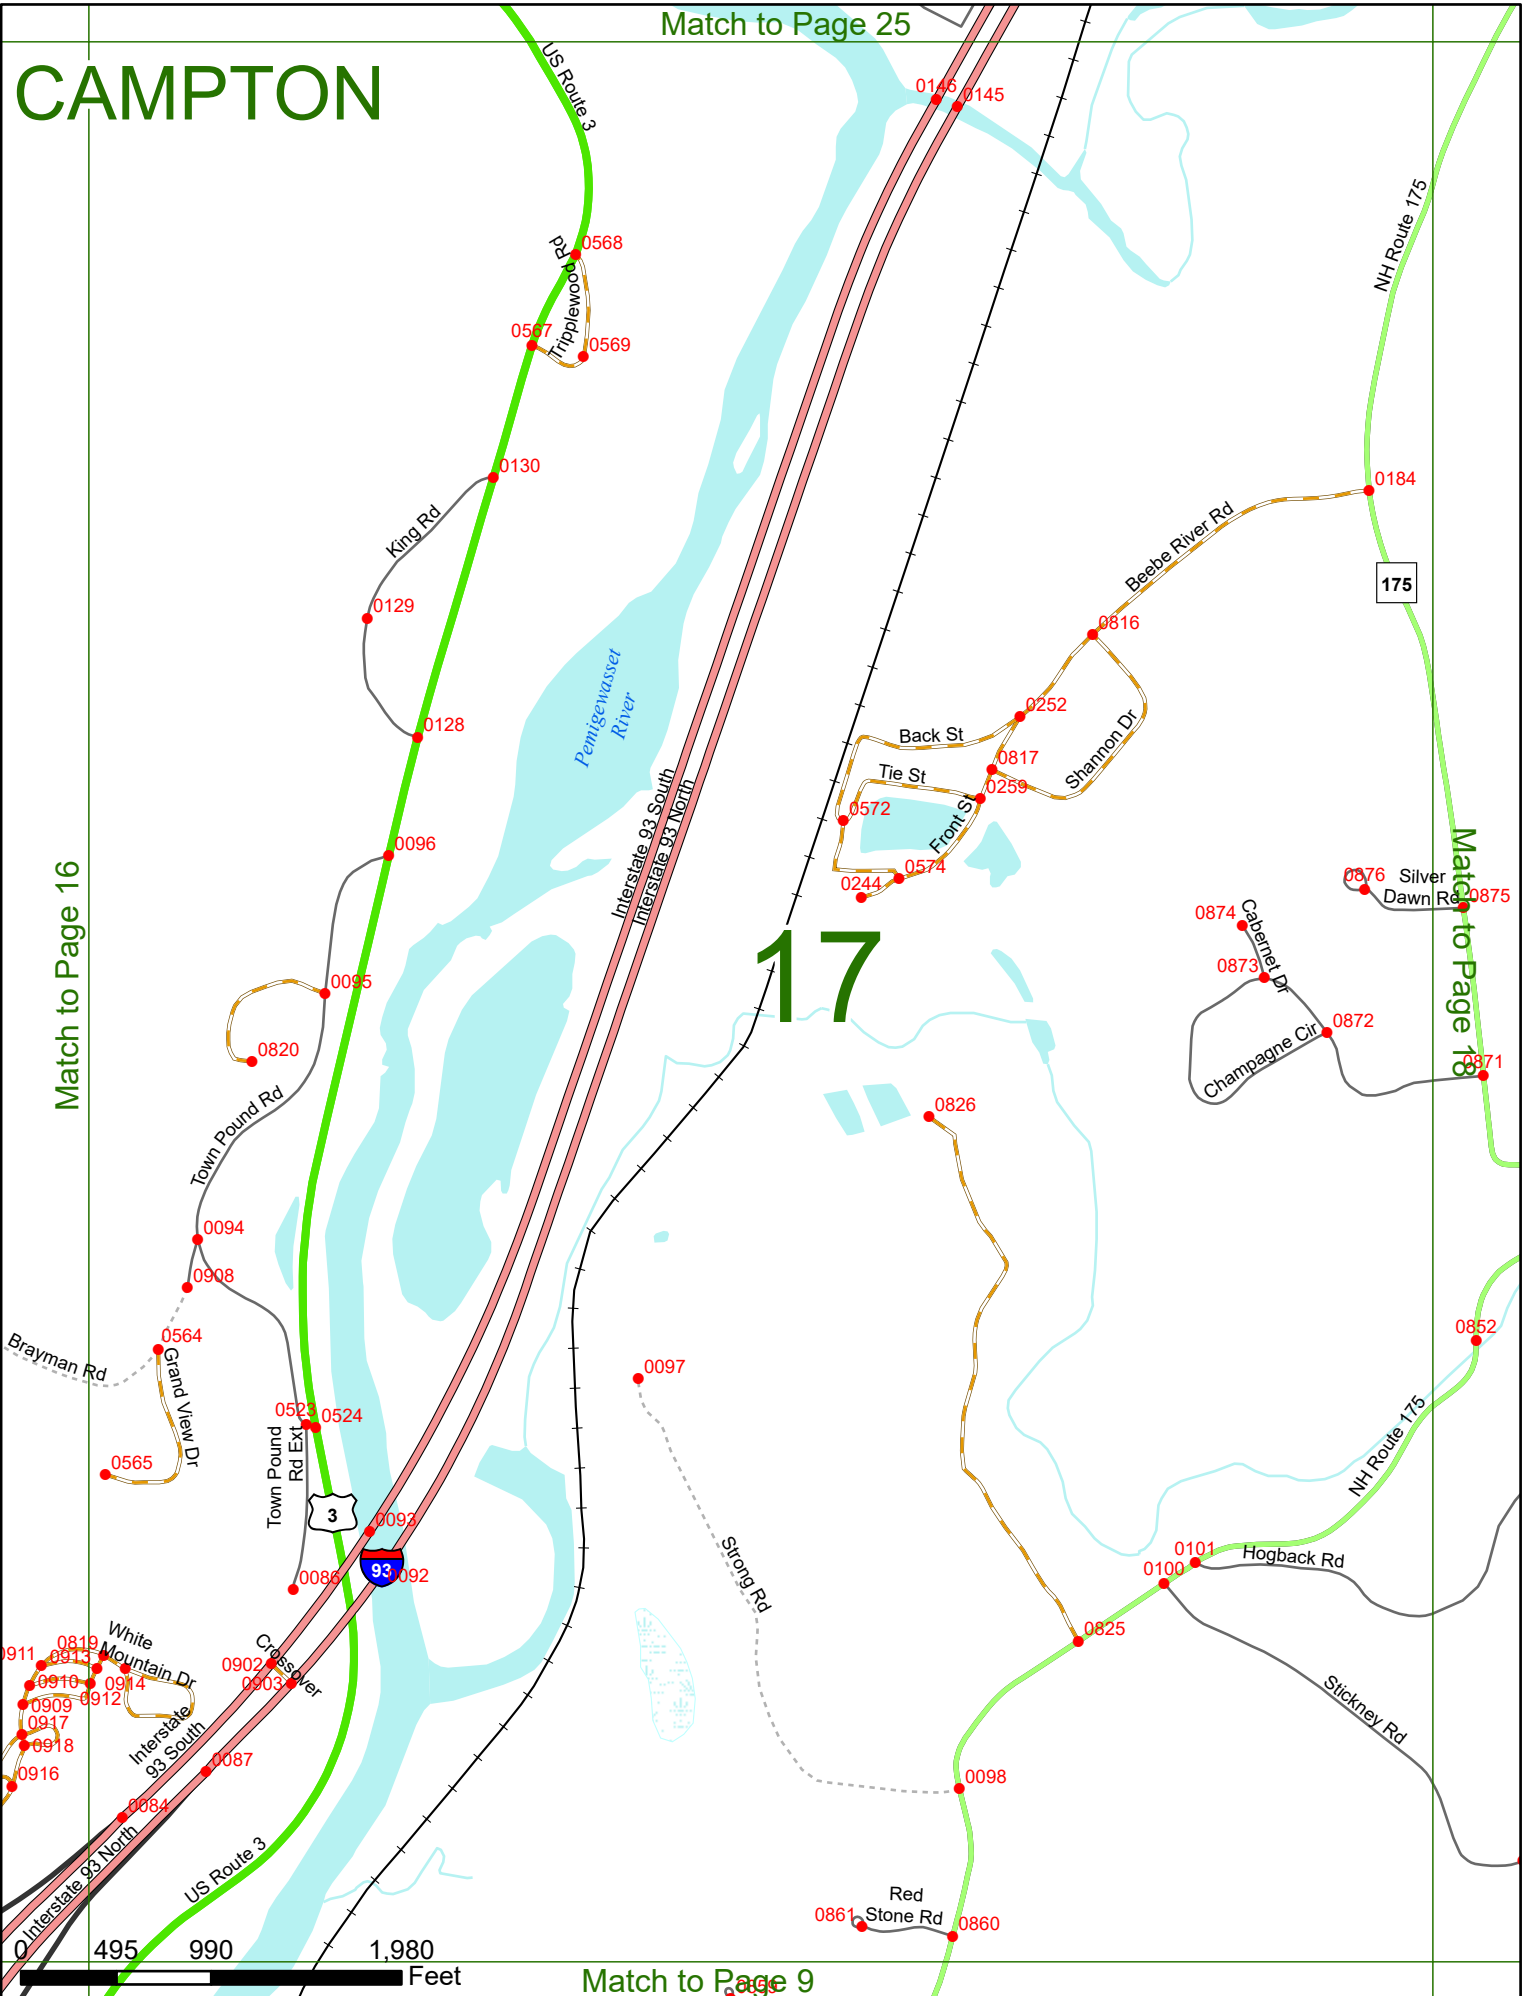

CAMPTON

Match to Page 25

Match to Page 16

Match to Page 18

17

Match to Page 9