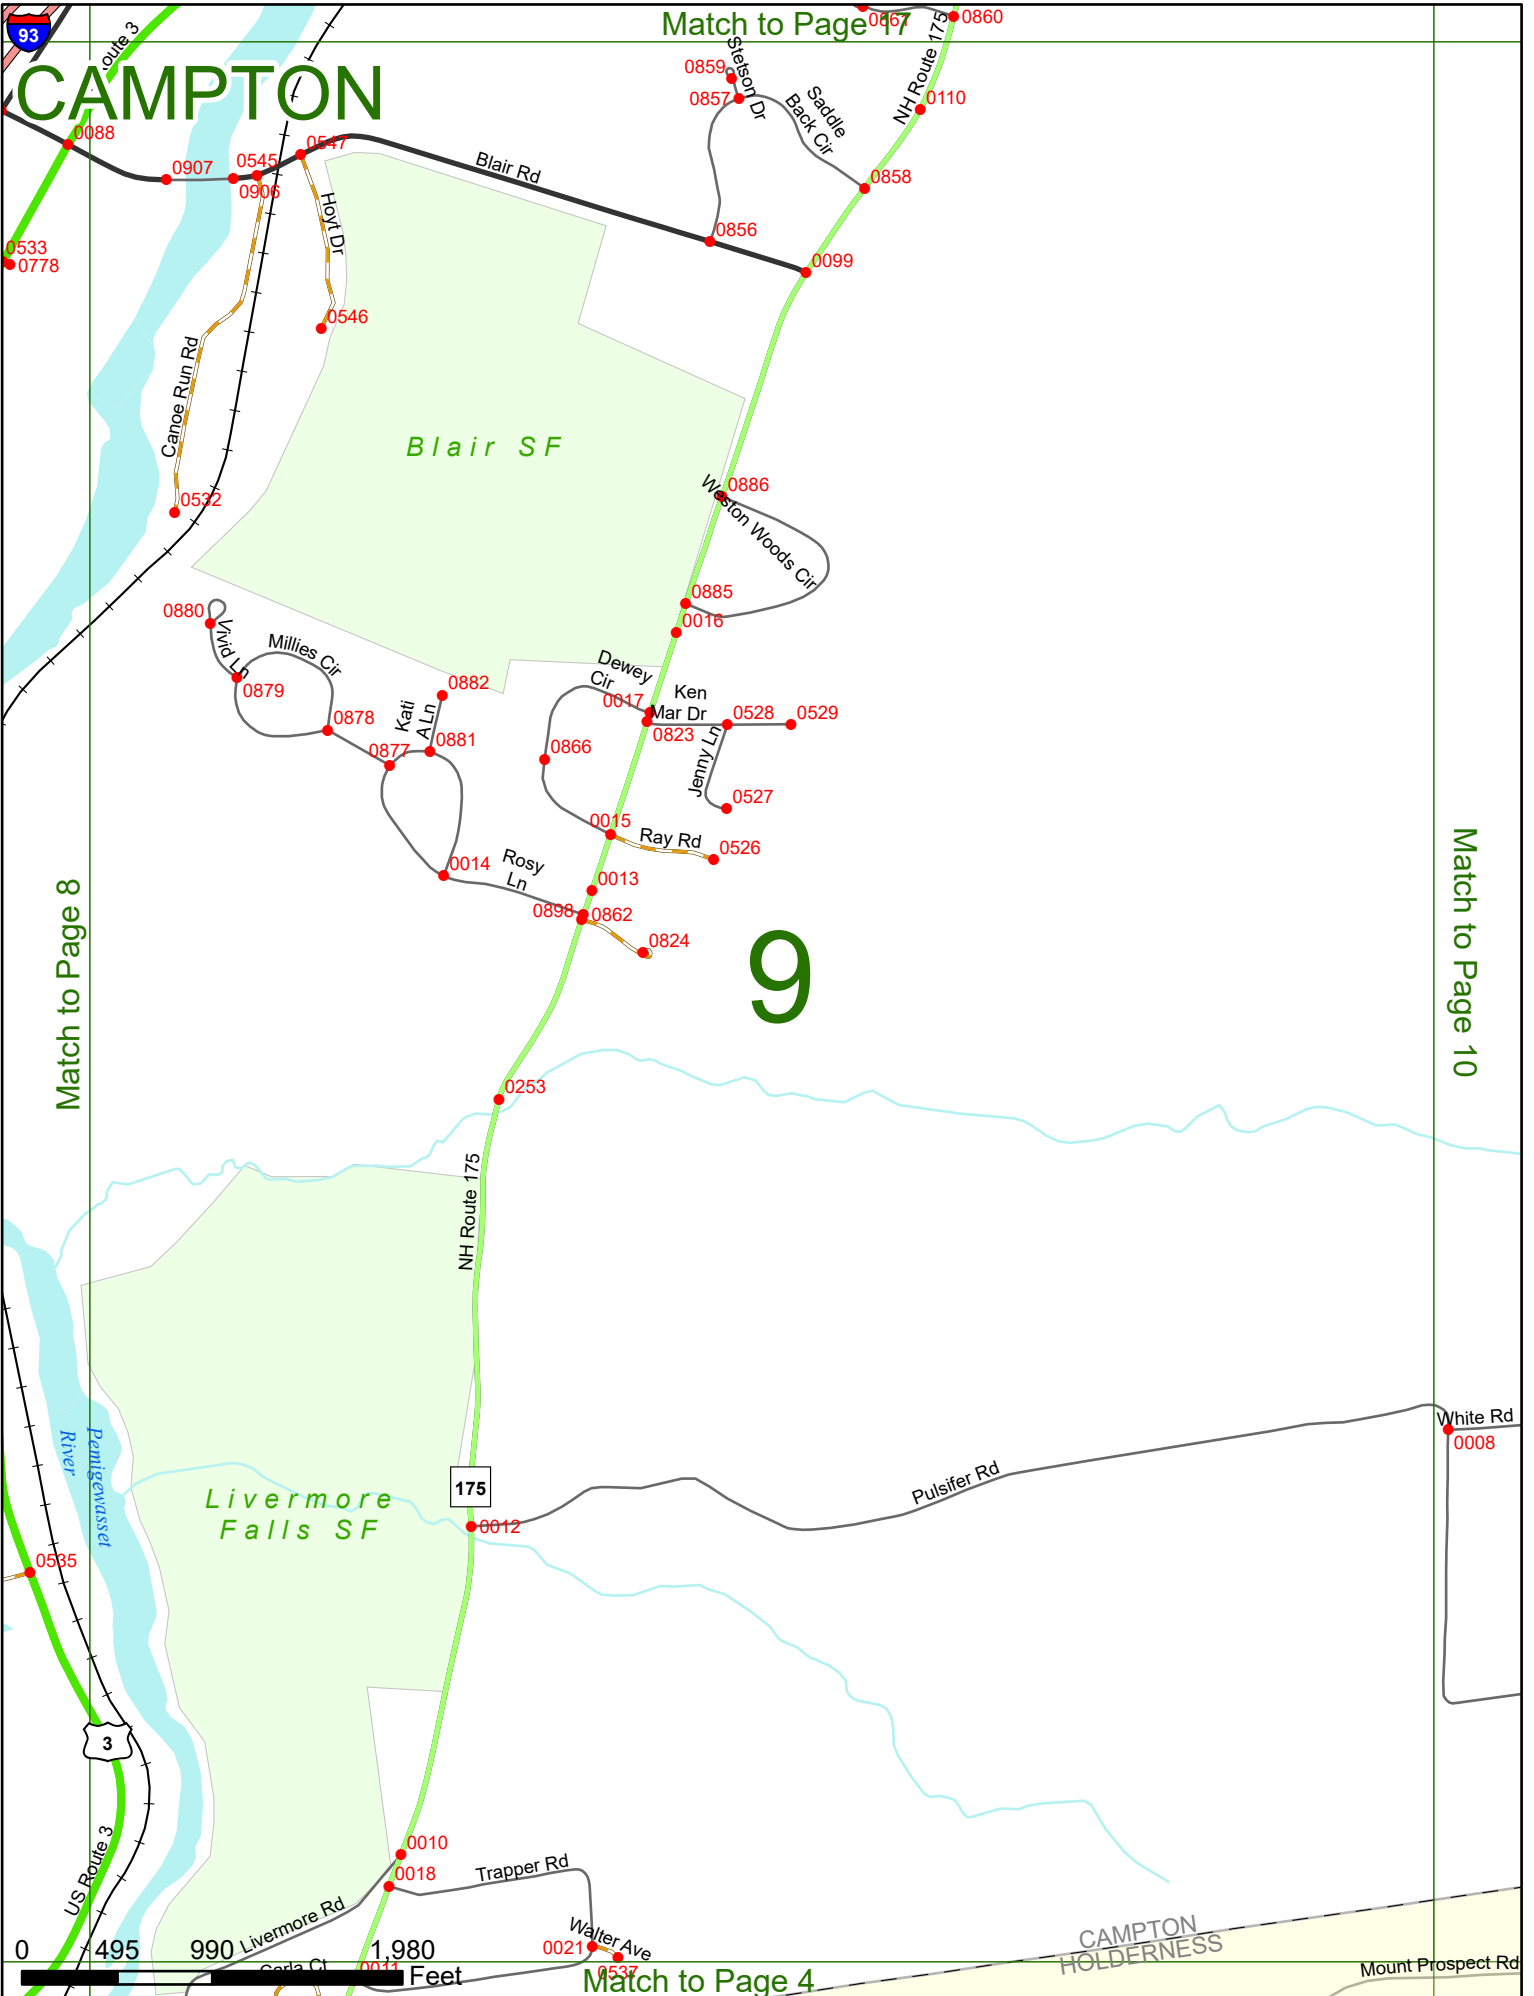

CAMPTON

Match to Page 17

Blair SF

9

Livermore Falls SF

Match to Page 8

Match to Page 10

Match to Page 4