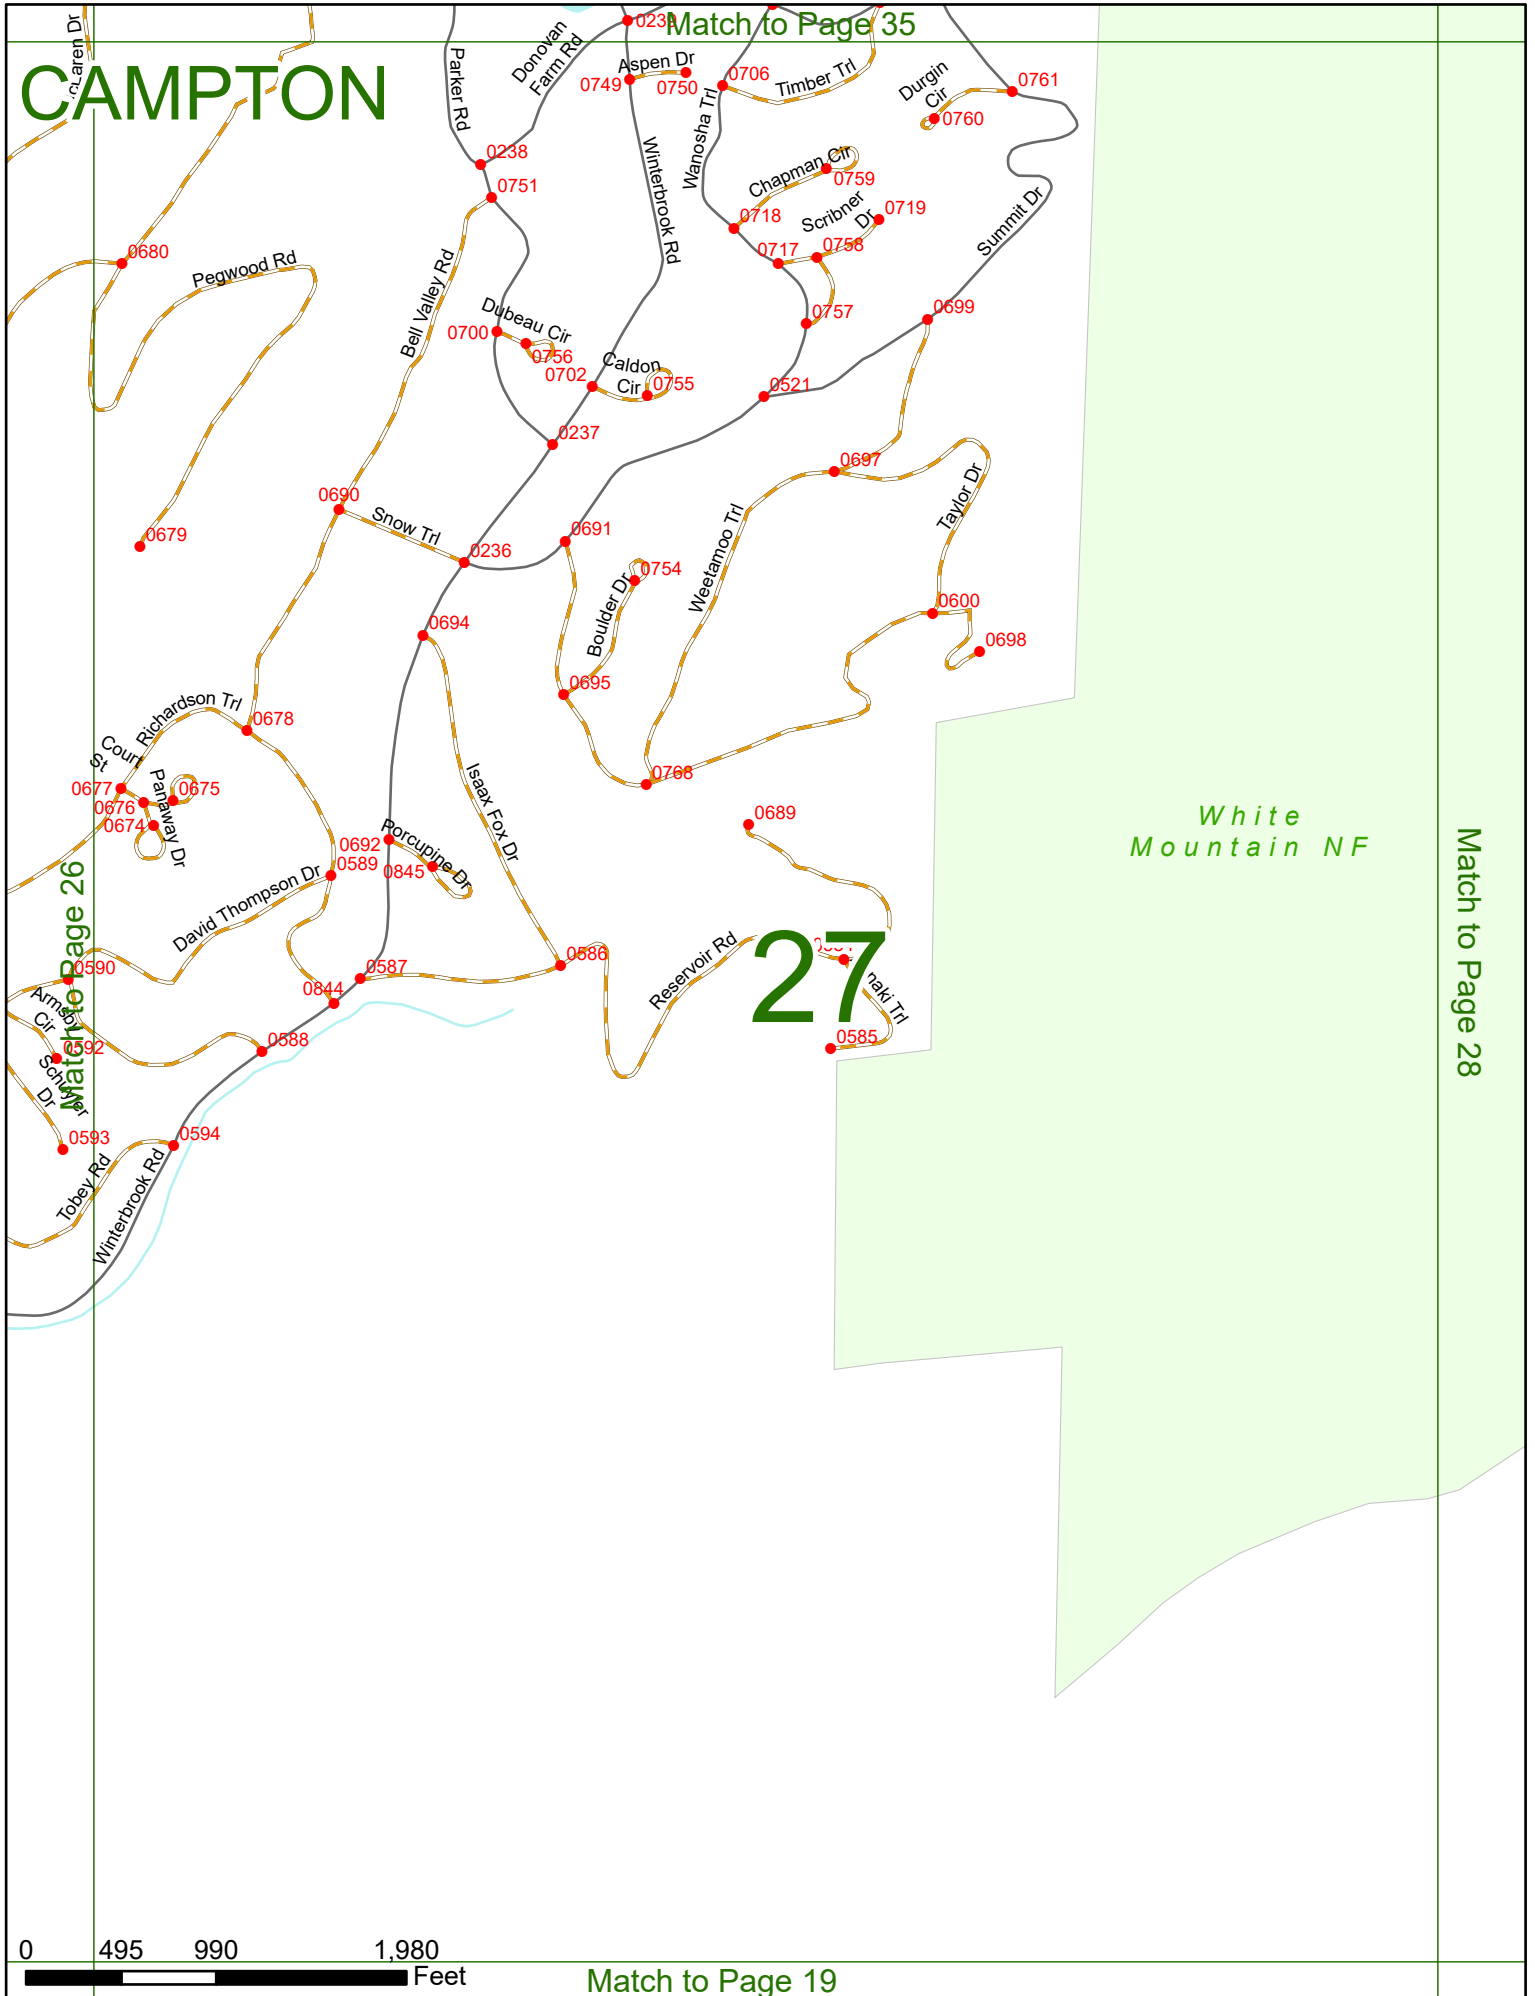

0 495 990 1,980 Feet

Match to Page 18

CAMPTON

Match to Page 35

27

White Mountain NF

Match to Page 28

Match to Page 19