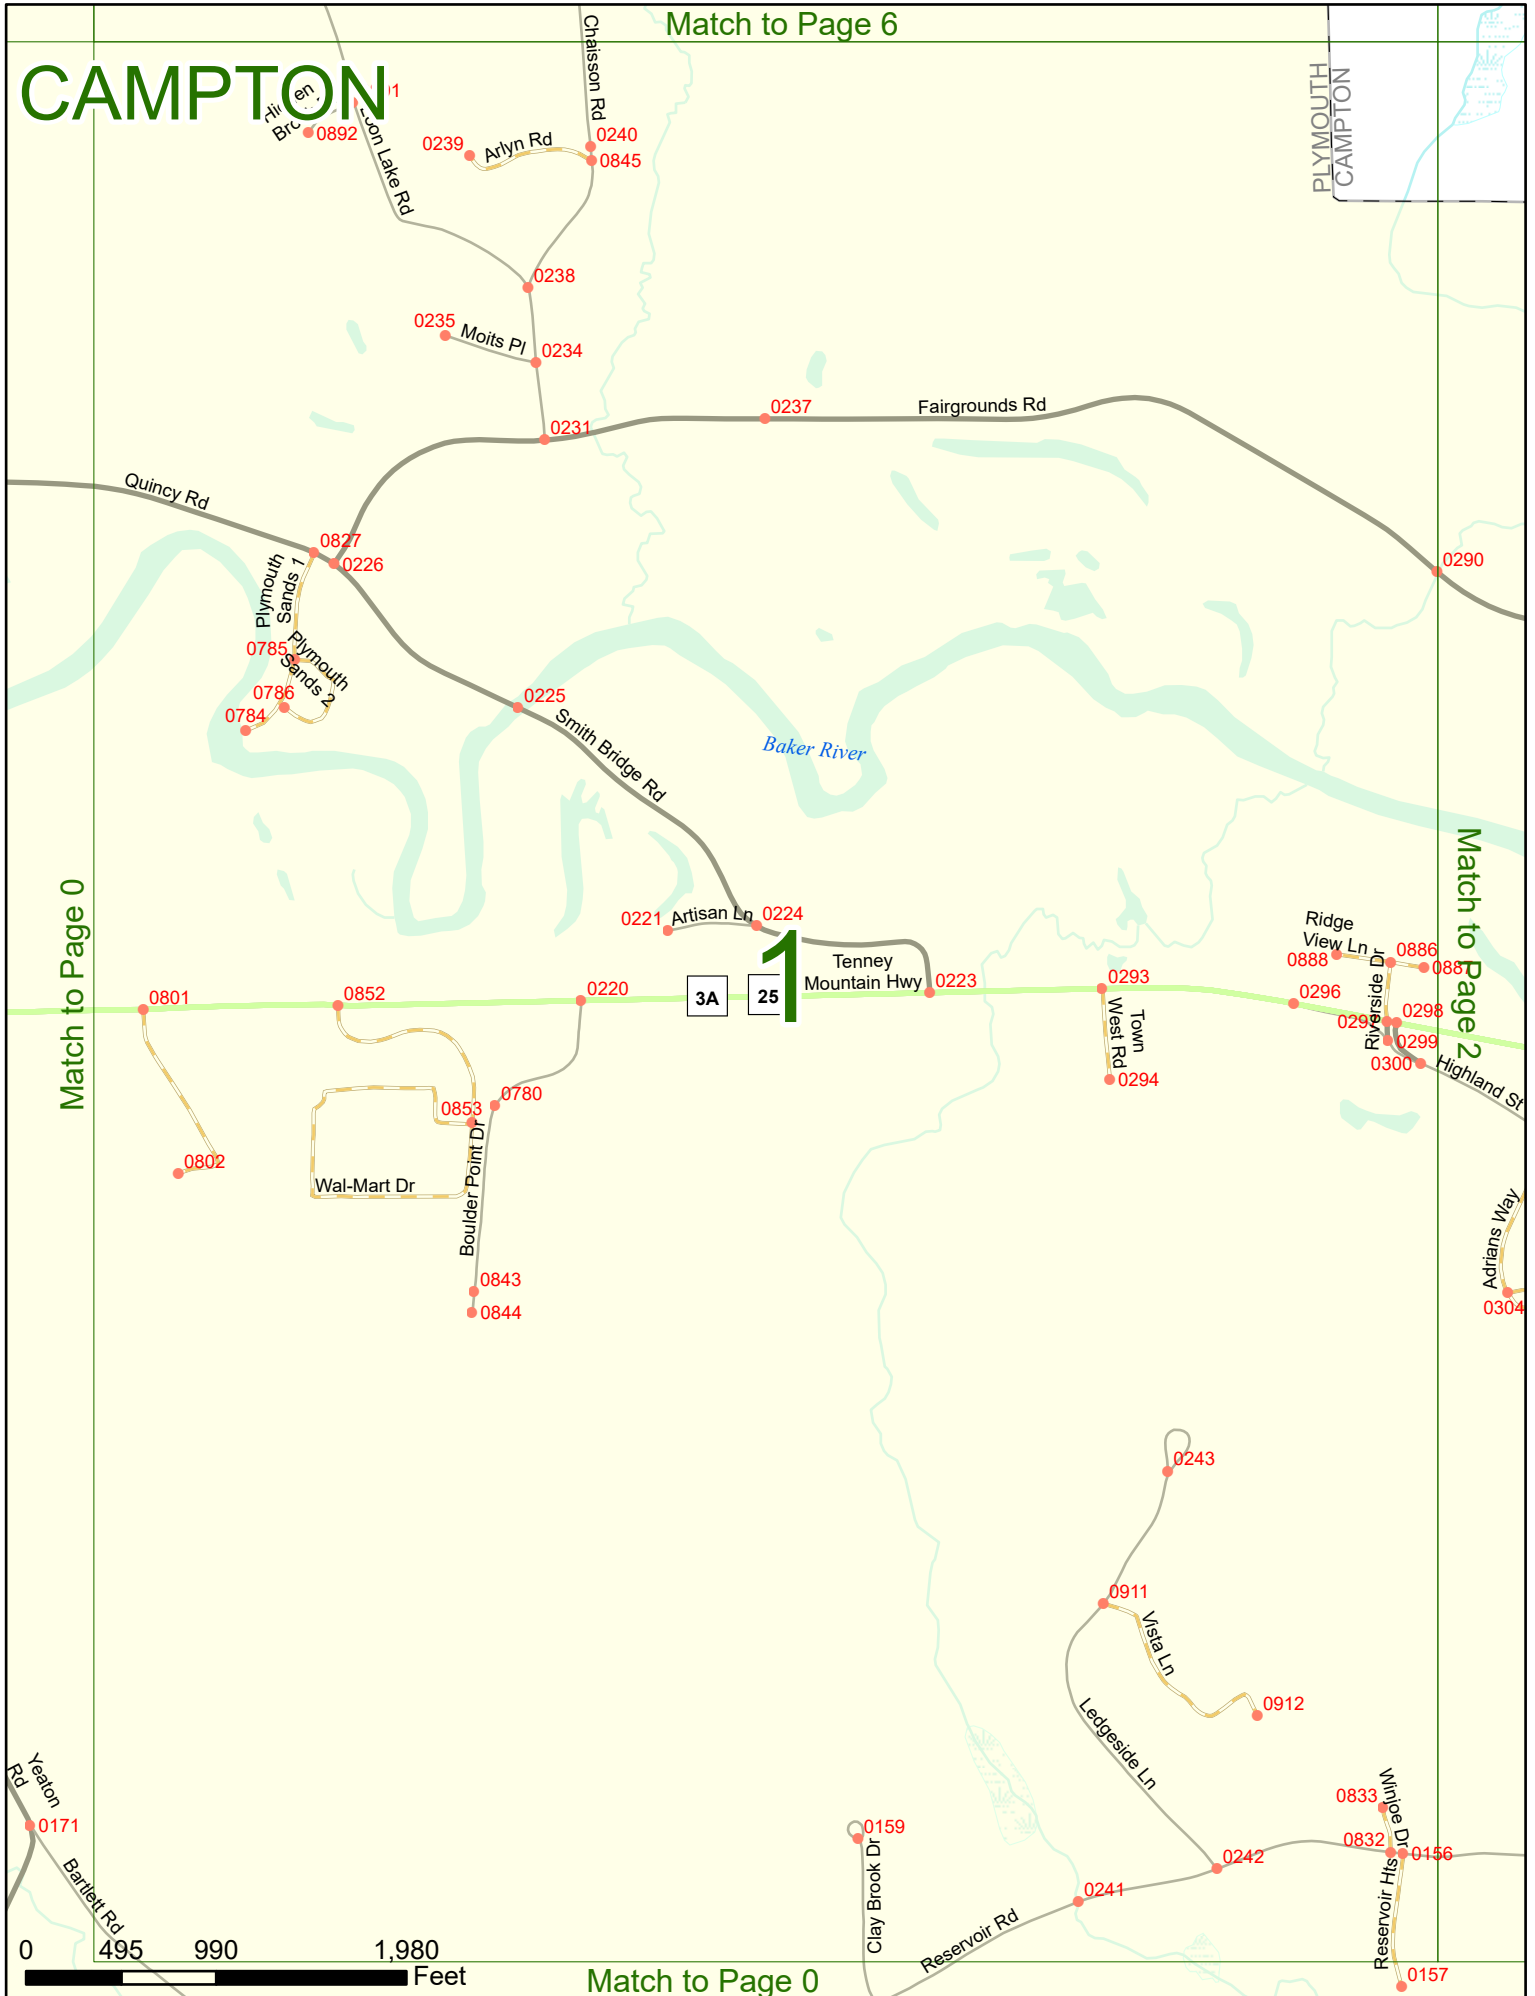

Match to Page 6

CAMPTON

PLYMOUTH
CAMPTON

Match to Page 0

Match to Page 2

Match to Page 0