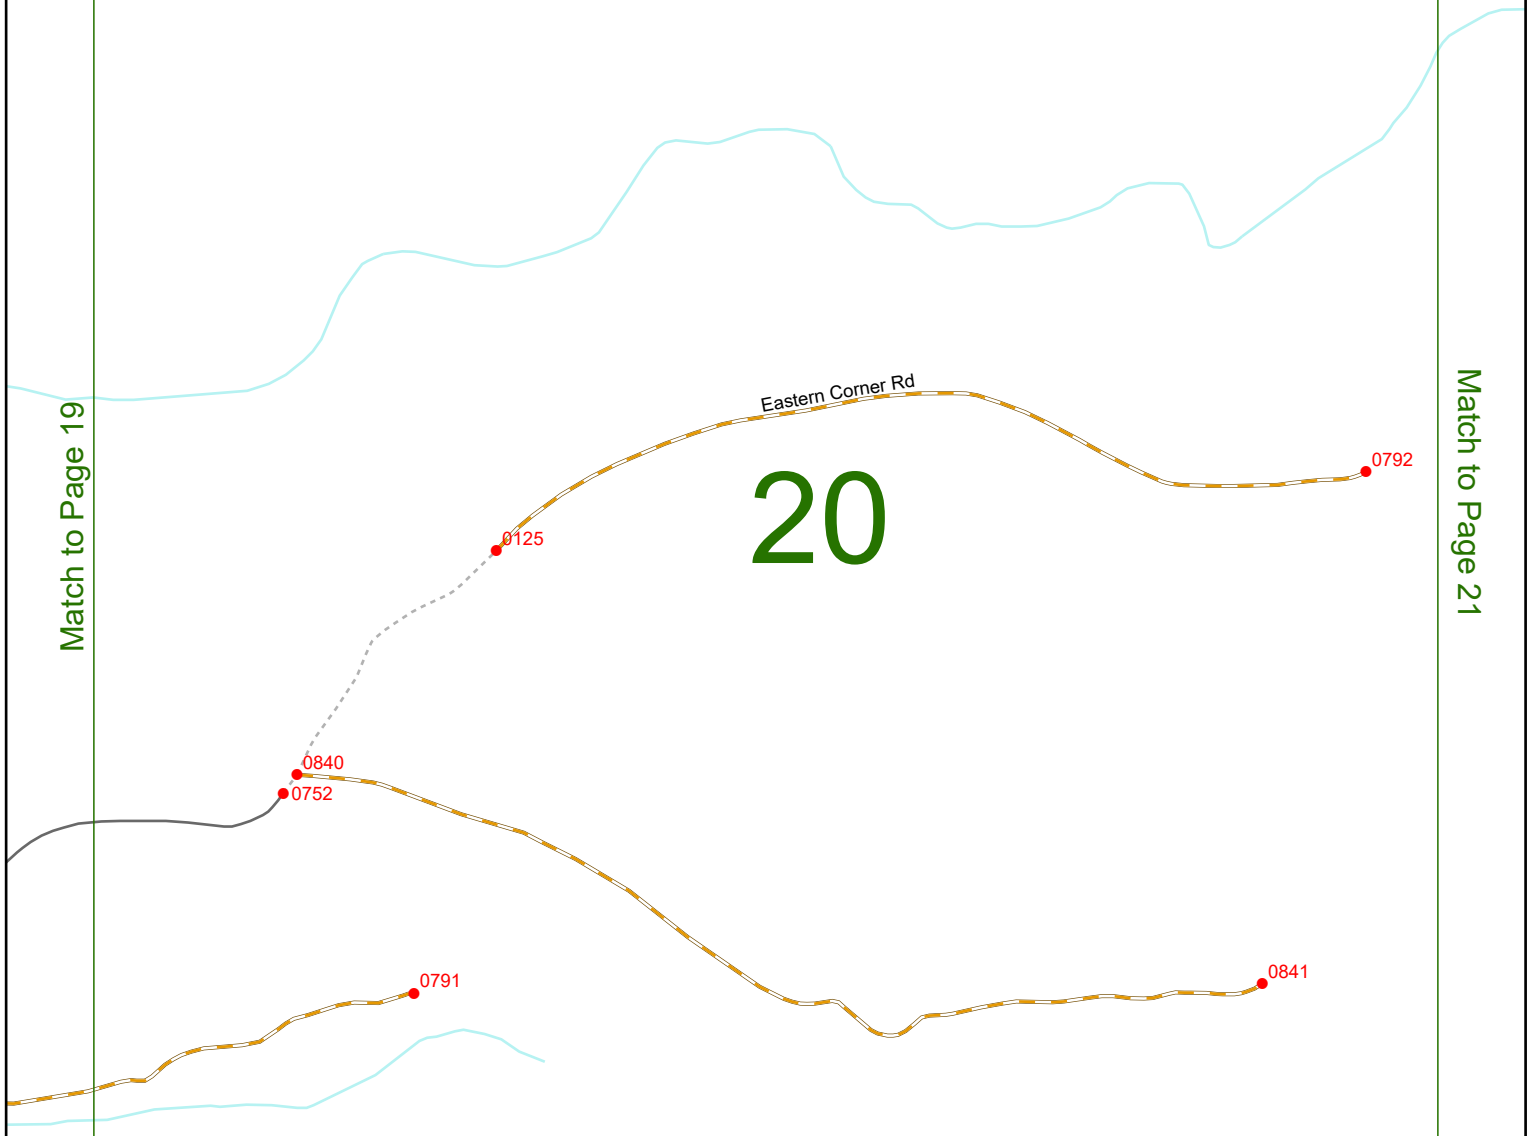

CAMPTON

Match to Page 19

Match to Page 21

Match to Page 12