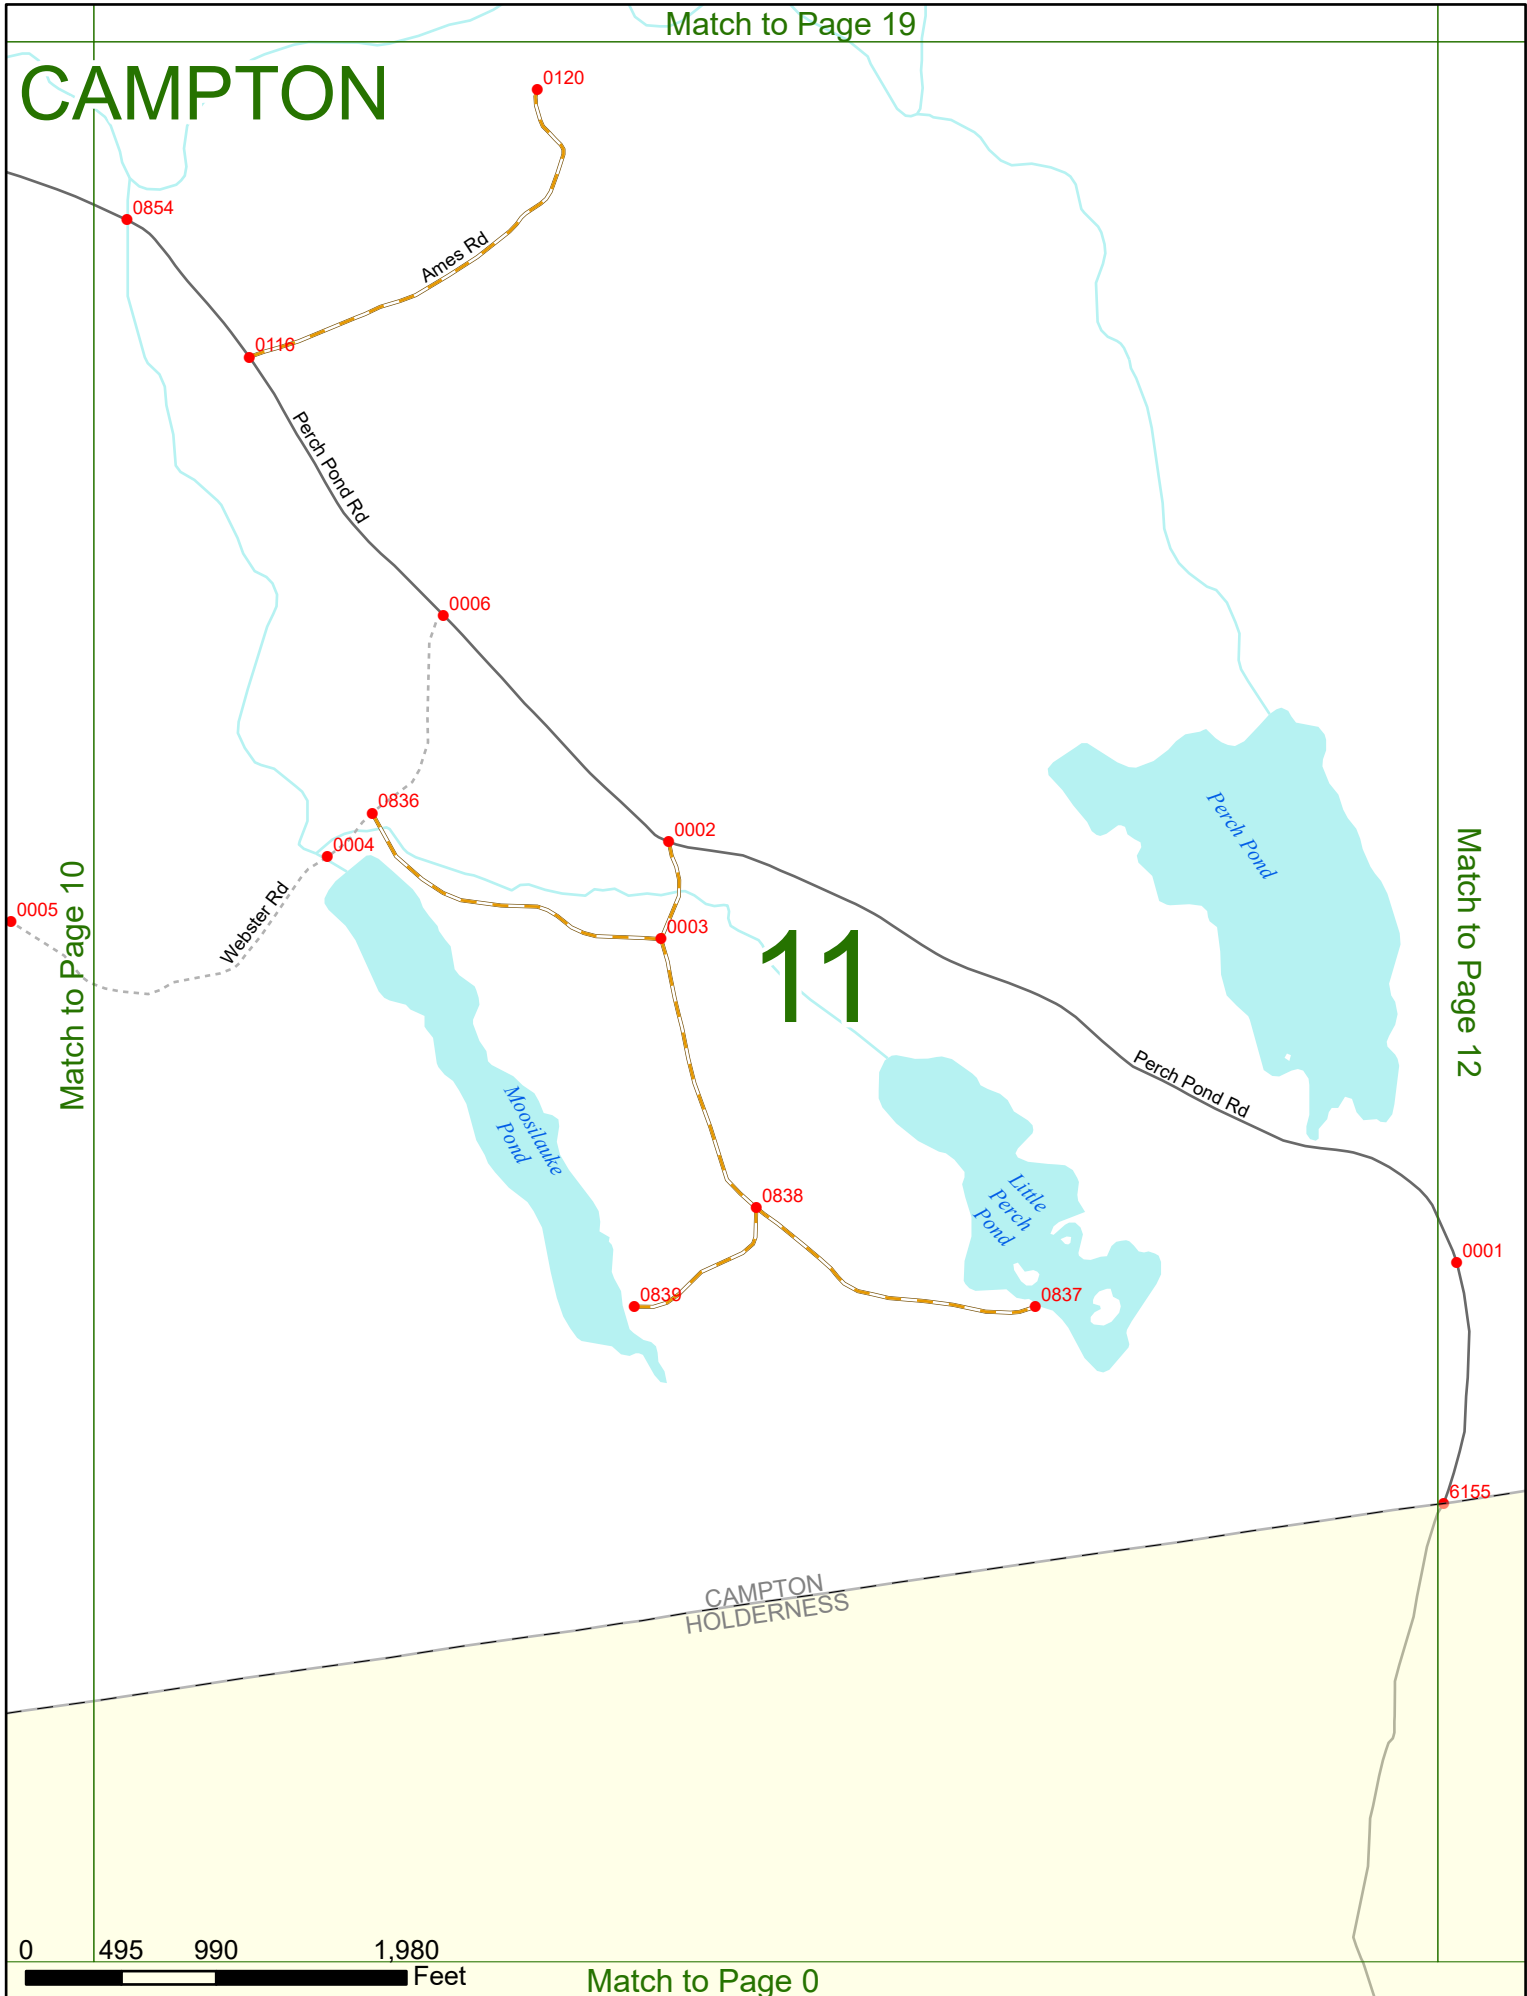

Match to Page 19

CAMPTON

Match to Page 10

Match to Page 12

11

CAMPTON
HOLDERNESS

0 495 990 1,980 Feet

Match to Page 0