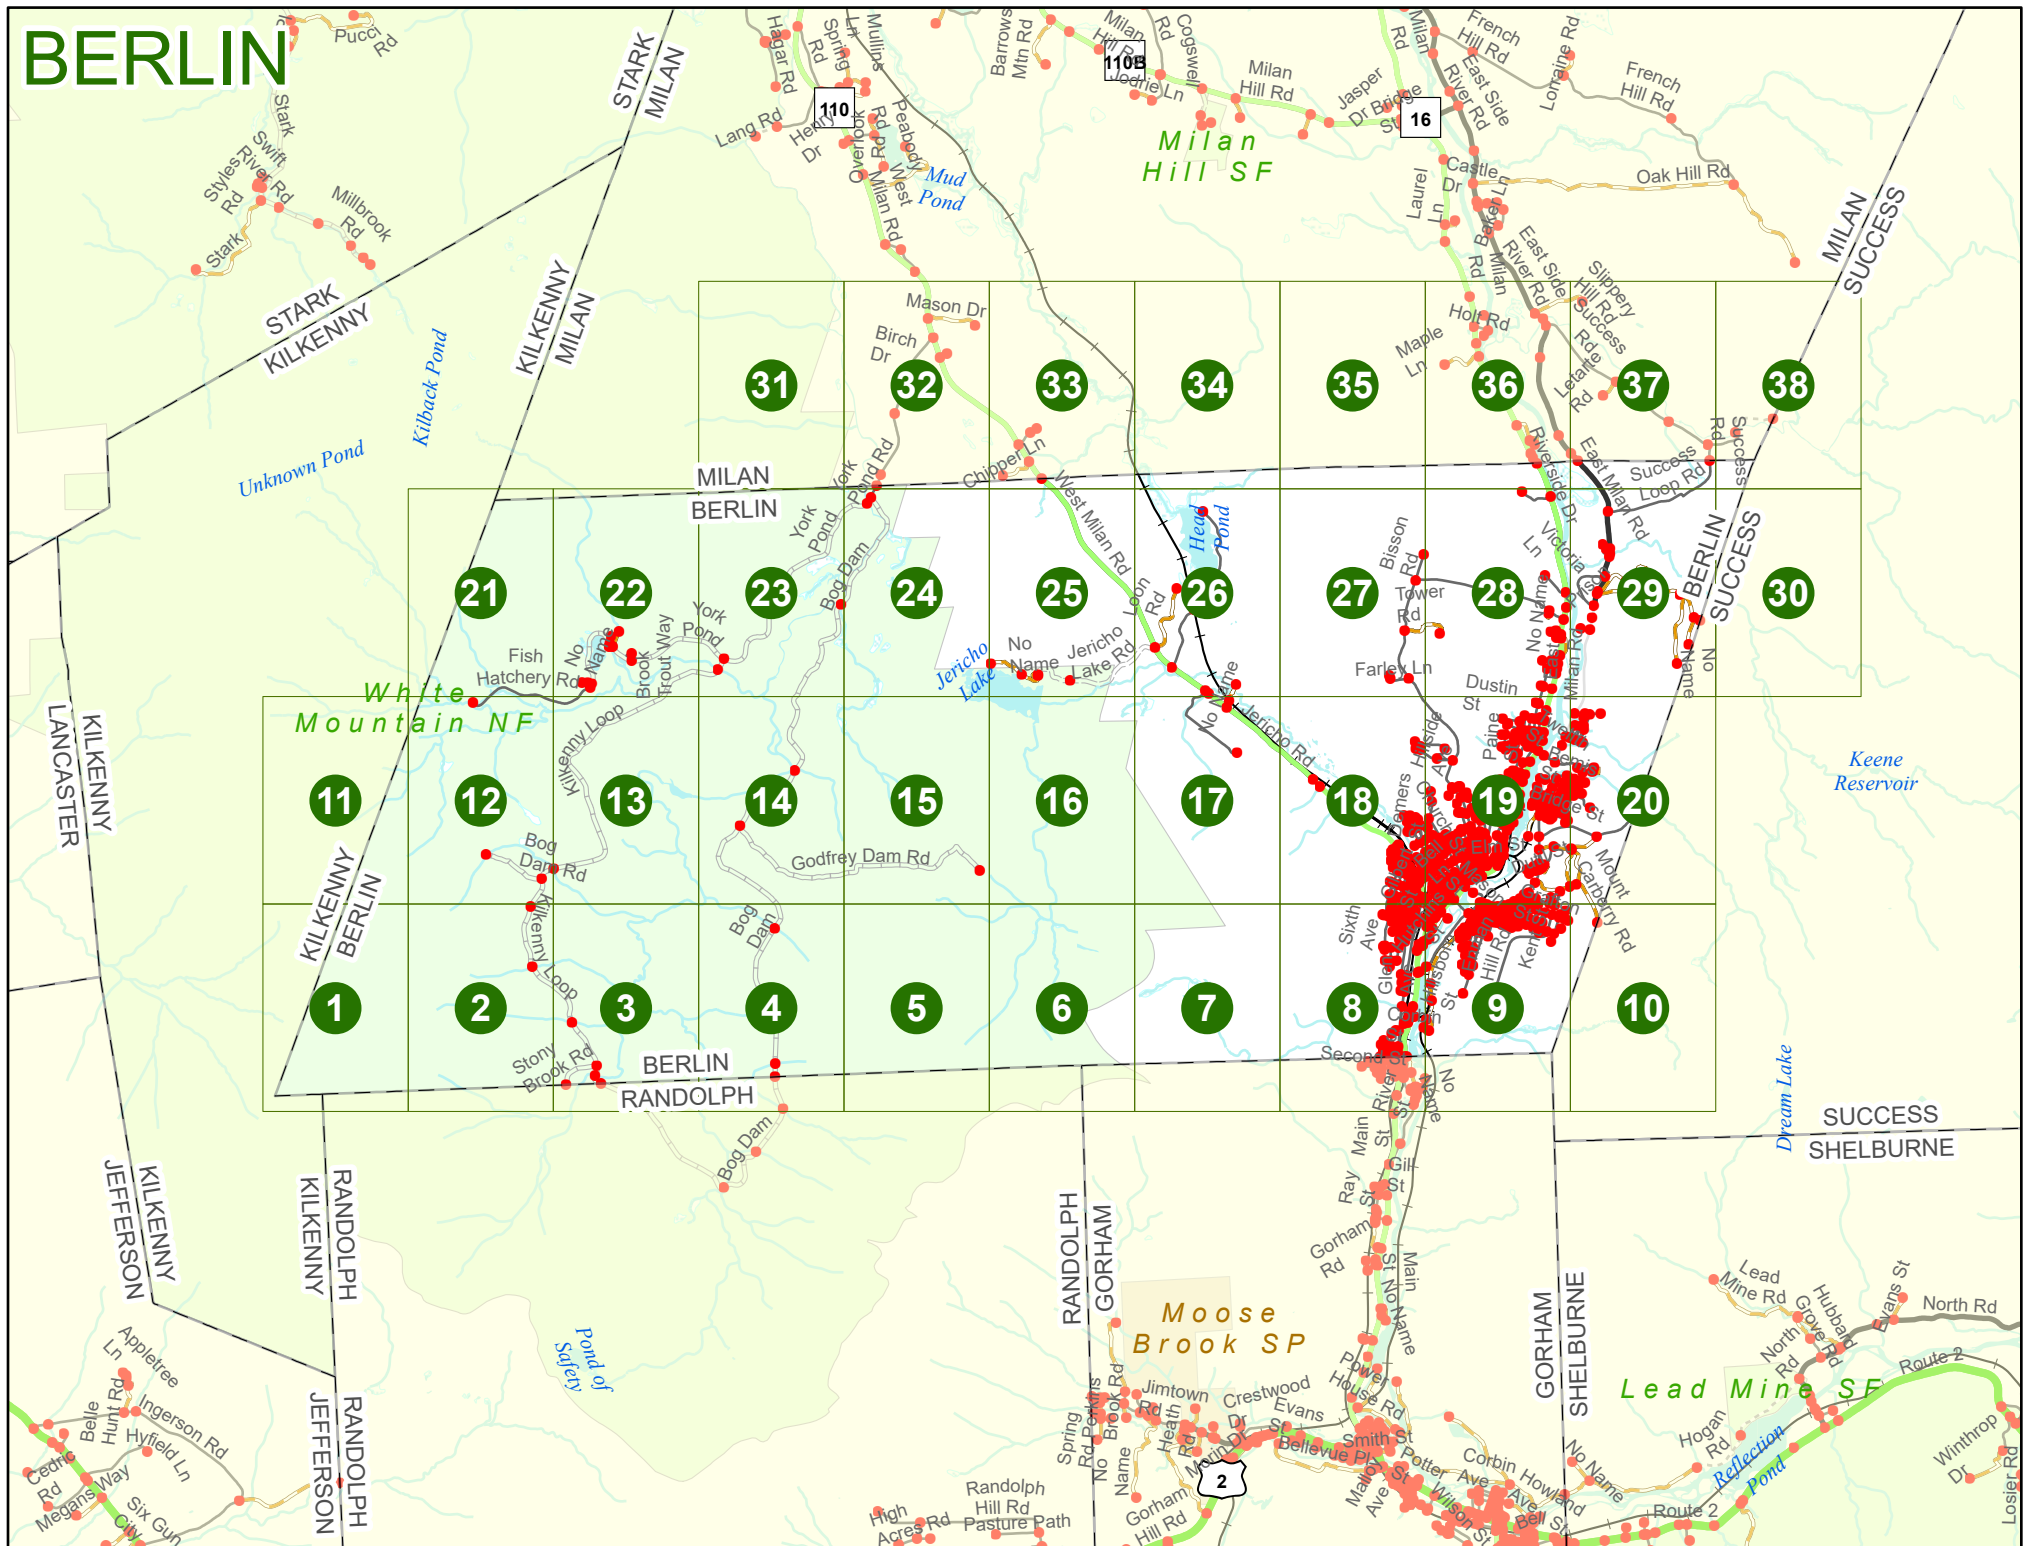

2025 Nodal Reference Bookmap

LEGEND

NHDOT will accept crash locations based on the State of NH Uniform Police Traffic Accident Report.

Crash occurred on:

Option 1 Street Address
 123 Main Street

Option 2 Route No and/or Distance from NESW Intesecting Road, Bridge,
 Street name Intersecting Street Town/County line
 Main Street 500 E Oak Street

Option 3 First Node Distance from First Node Second Node
 515 212 632

Option 4 Route No and/or Mile Marker on Interstate Only NESW Mile (Marker)
 Street name
 189S 700 feet S 36.8

Option 3 – Example

Street Name Loudon Road
First Node 803
Distance from First Node 318 Ft
Second Node 813

BERLIN

Match to Page 11

BERLIN

Match to Page 0

Match to Page 2

1
White Mountain NF

KILKENNY
BERLIN

BERLIN
RANDOLPH