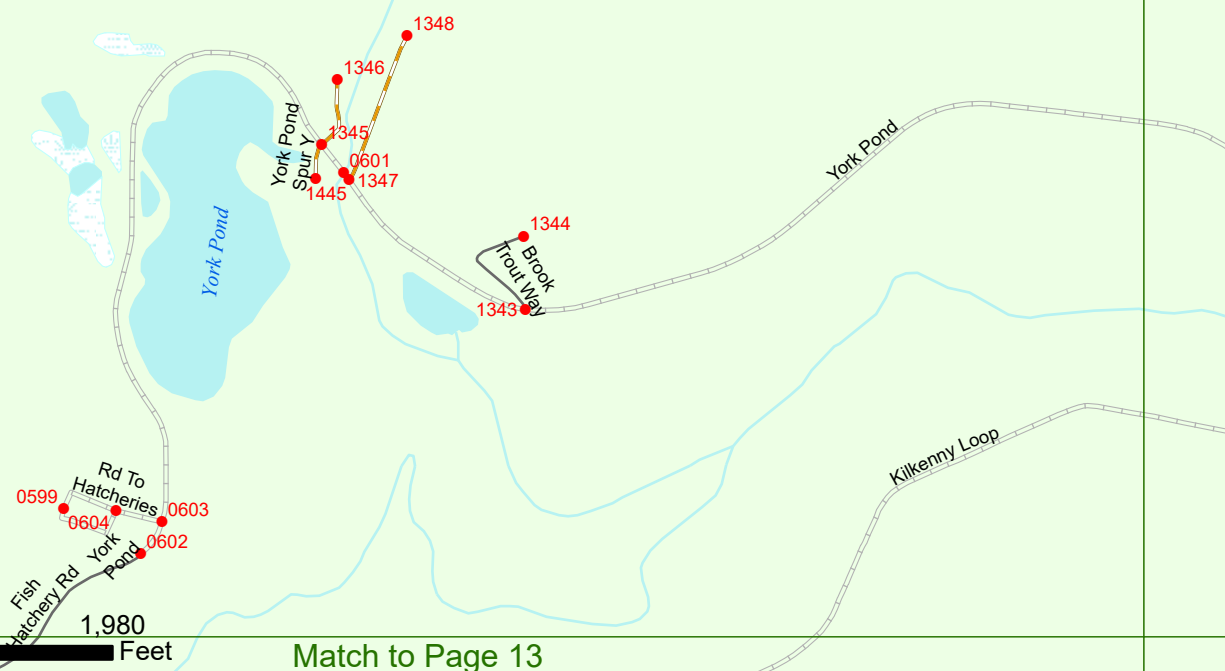

BERLIN

MILAN
BERLIN

Match to Page 21

Match to Page 23

Wh^e Moun^t 22