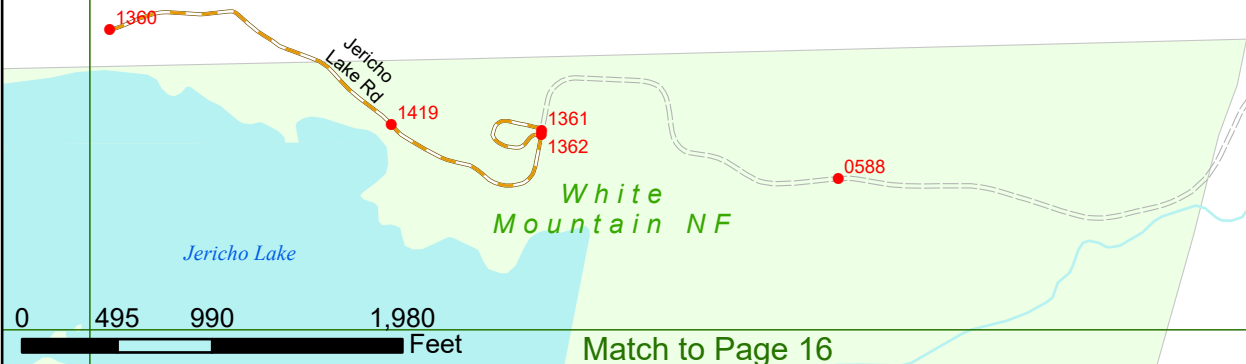

BERLIN

Match to Page 33

Match to Page 24

Match to Page 26

25

110

West Milan Rd