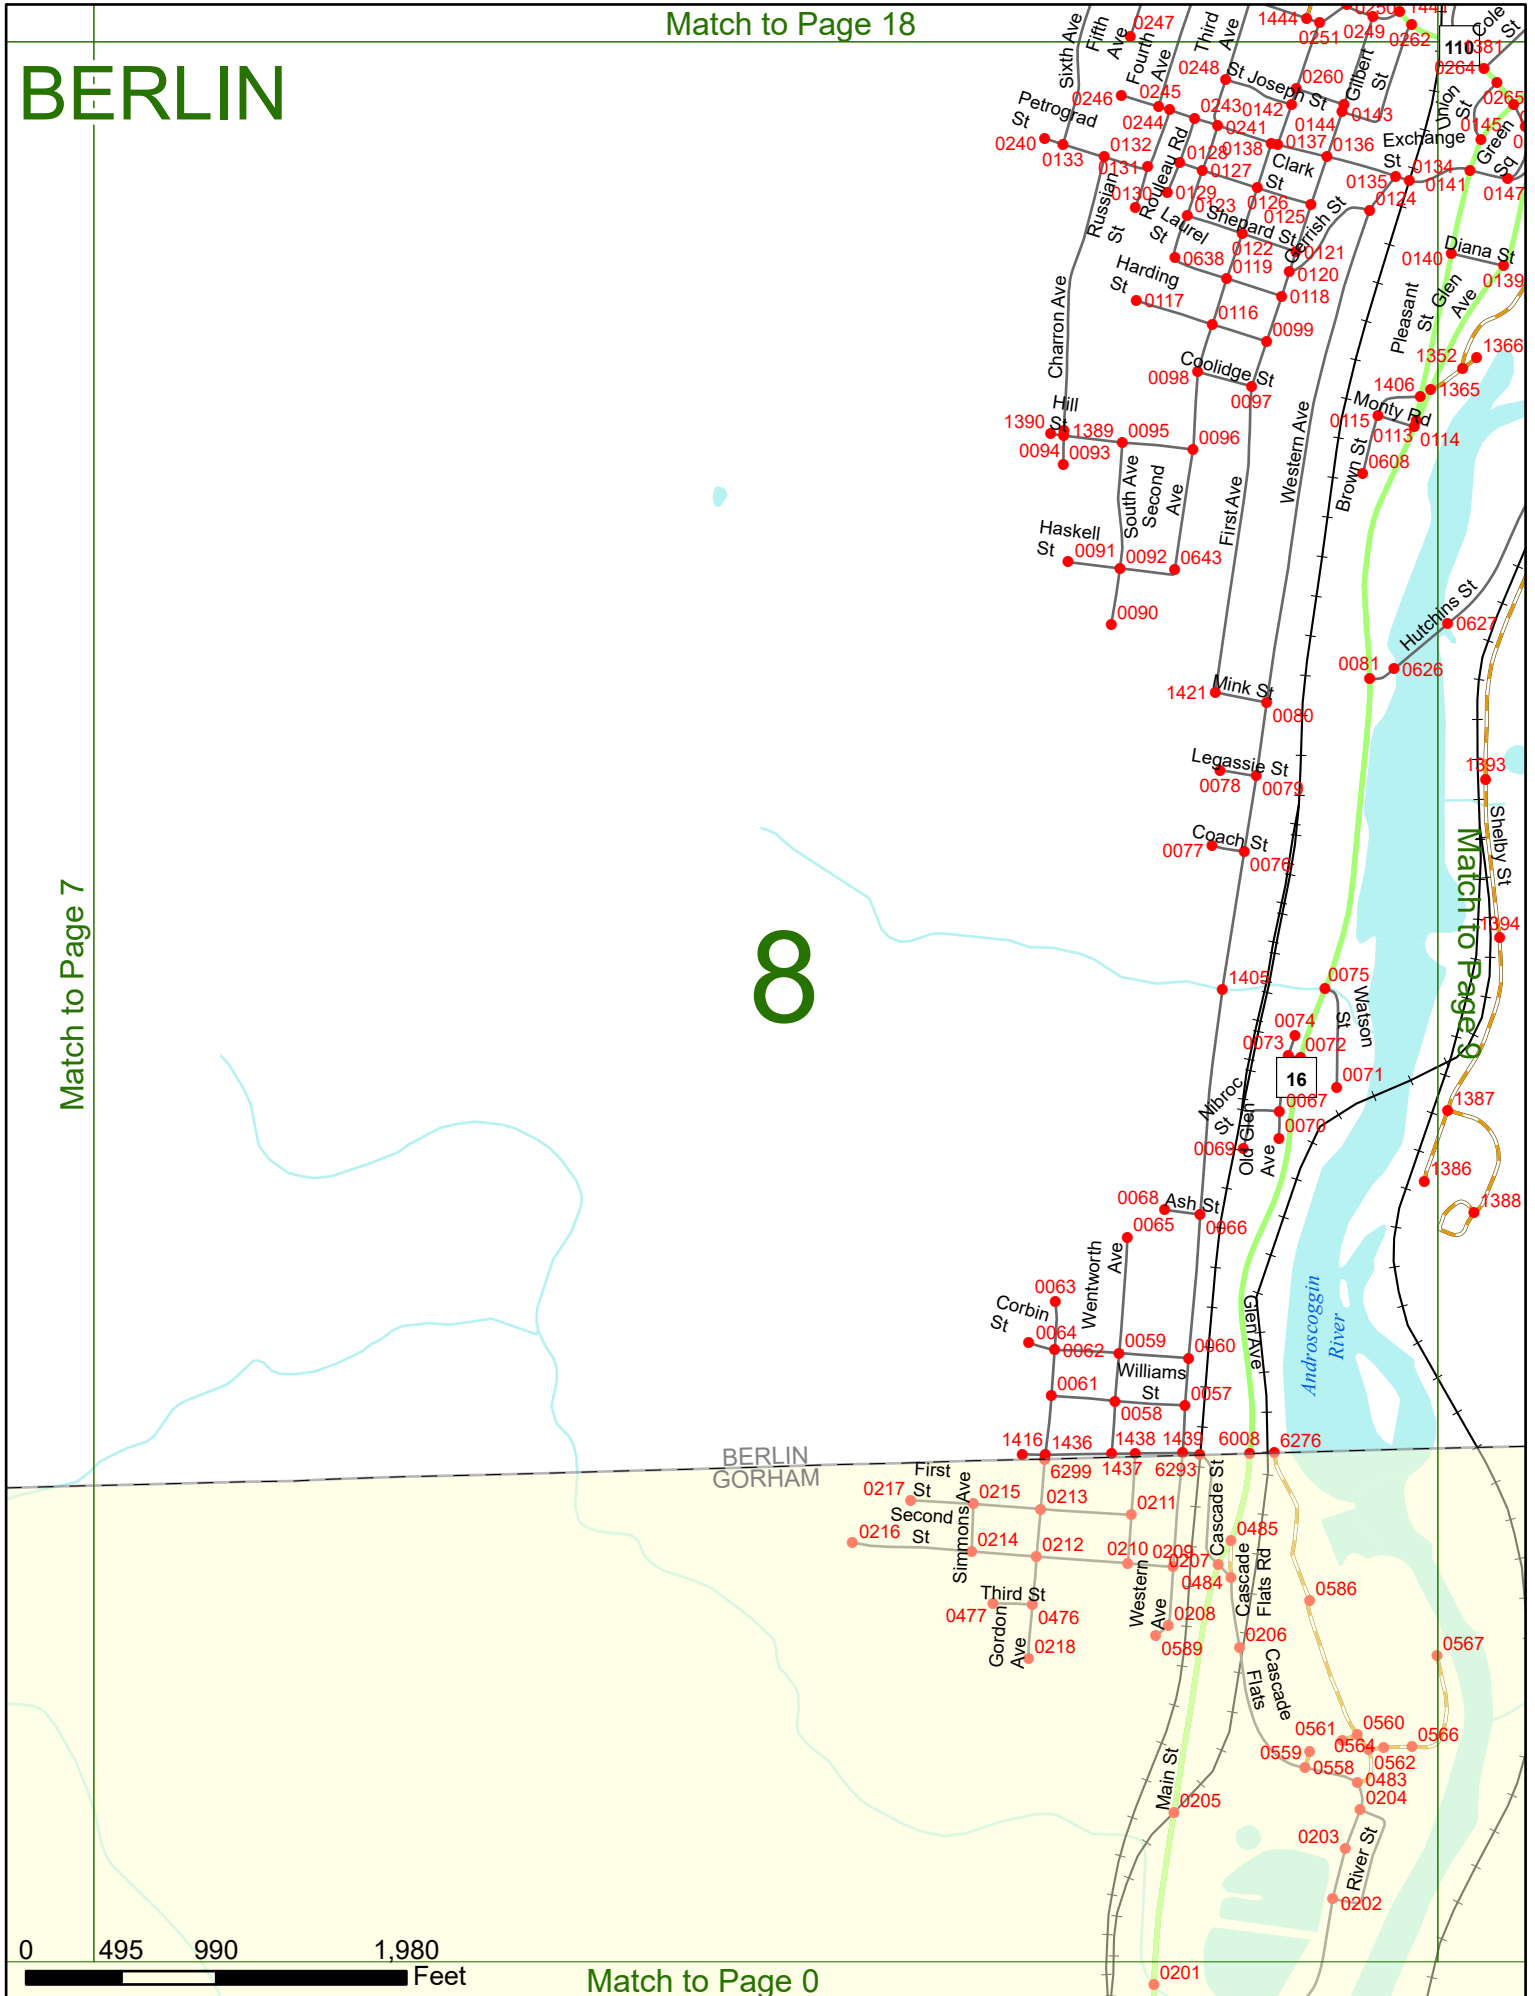

BERLIN

Match to Page 7

8

Match to Page 9

BERLIN
GORHAM