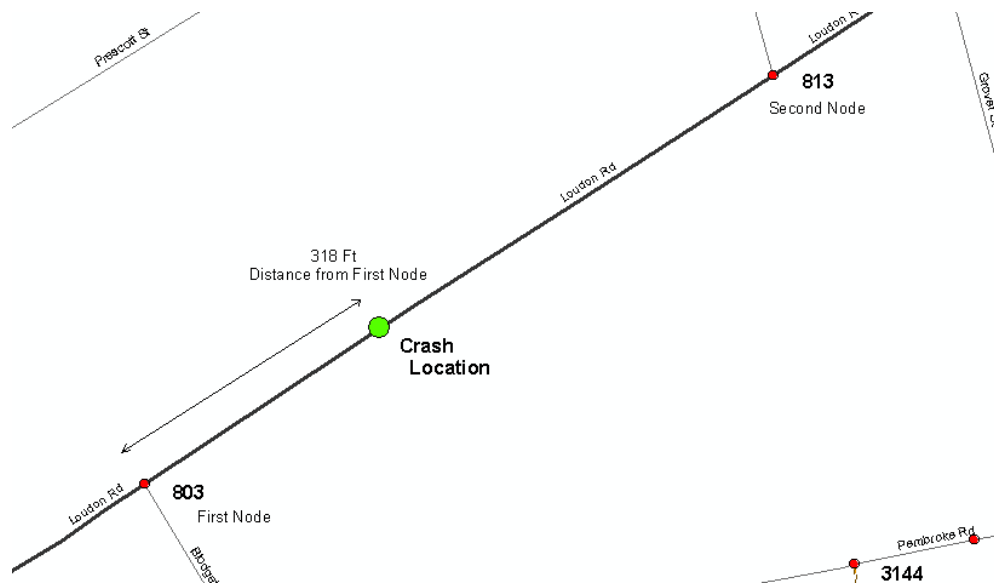

2025 Nodal Reference Bookmap

LEGEND

NHDOT will accept crash locations based on the State of NH Uniform Police Traffic Accident Report.

Crash occurred on:

Option 1 Street Address
 123 Main Street

Option 2 Route No and/or Distance from NESW Intesecting Road, Bridge,
 Street name Intersecting Street Town/County line
 Main Street 500 E Oak Street

Option 3 First Node Distance from First Node Second Node
 515 212 632

Option 4 Route No and/or Mile Marker on Interstate Only NESW Mile (Marker)
 Street name
 189S 700 feet S 36.8

Option 3 – Example

Street Name Loudon Road
First Node 803
Distance from First Node 318 Ft
Second Node 813