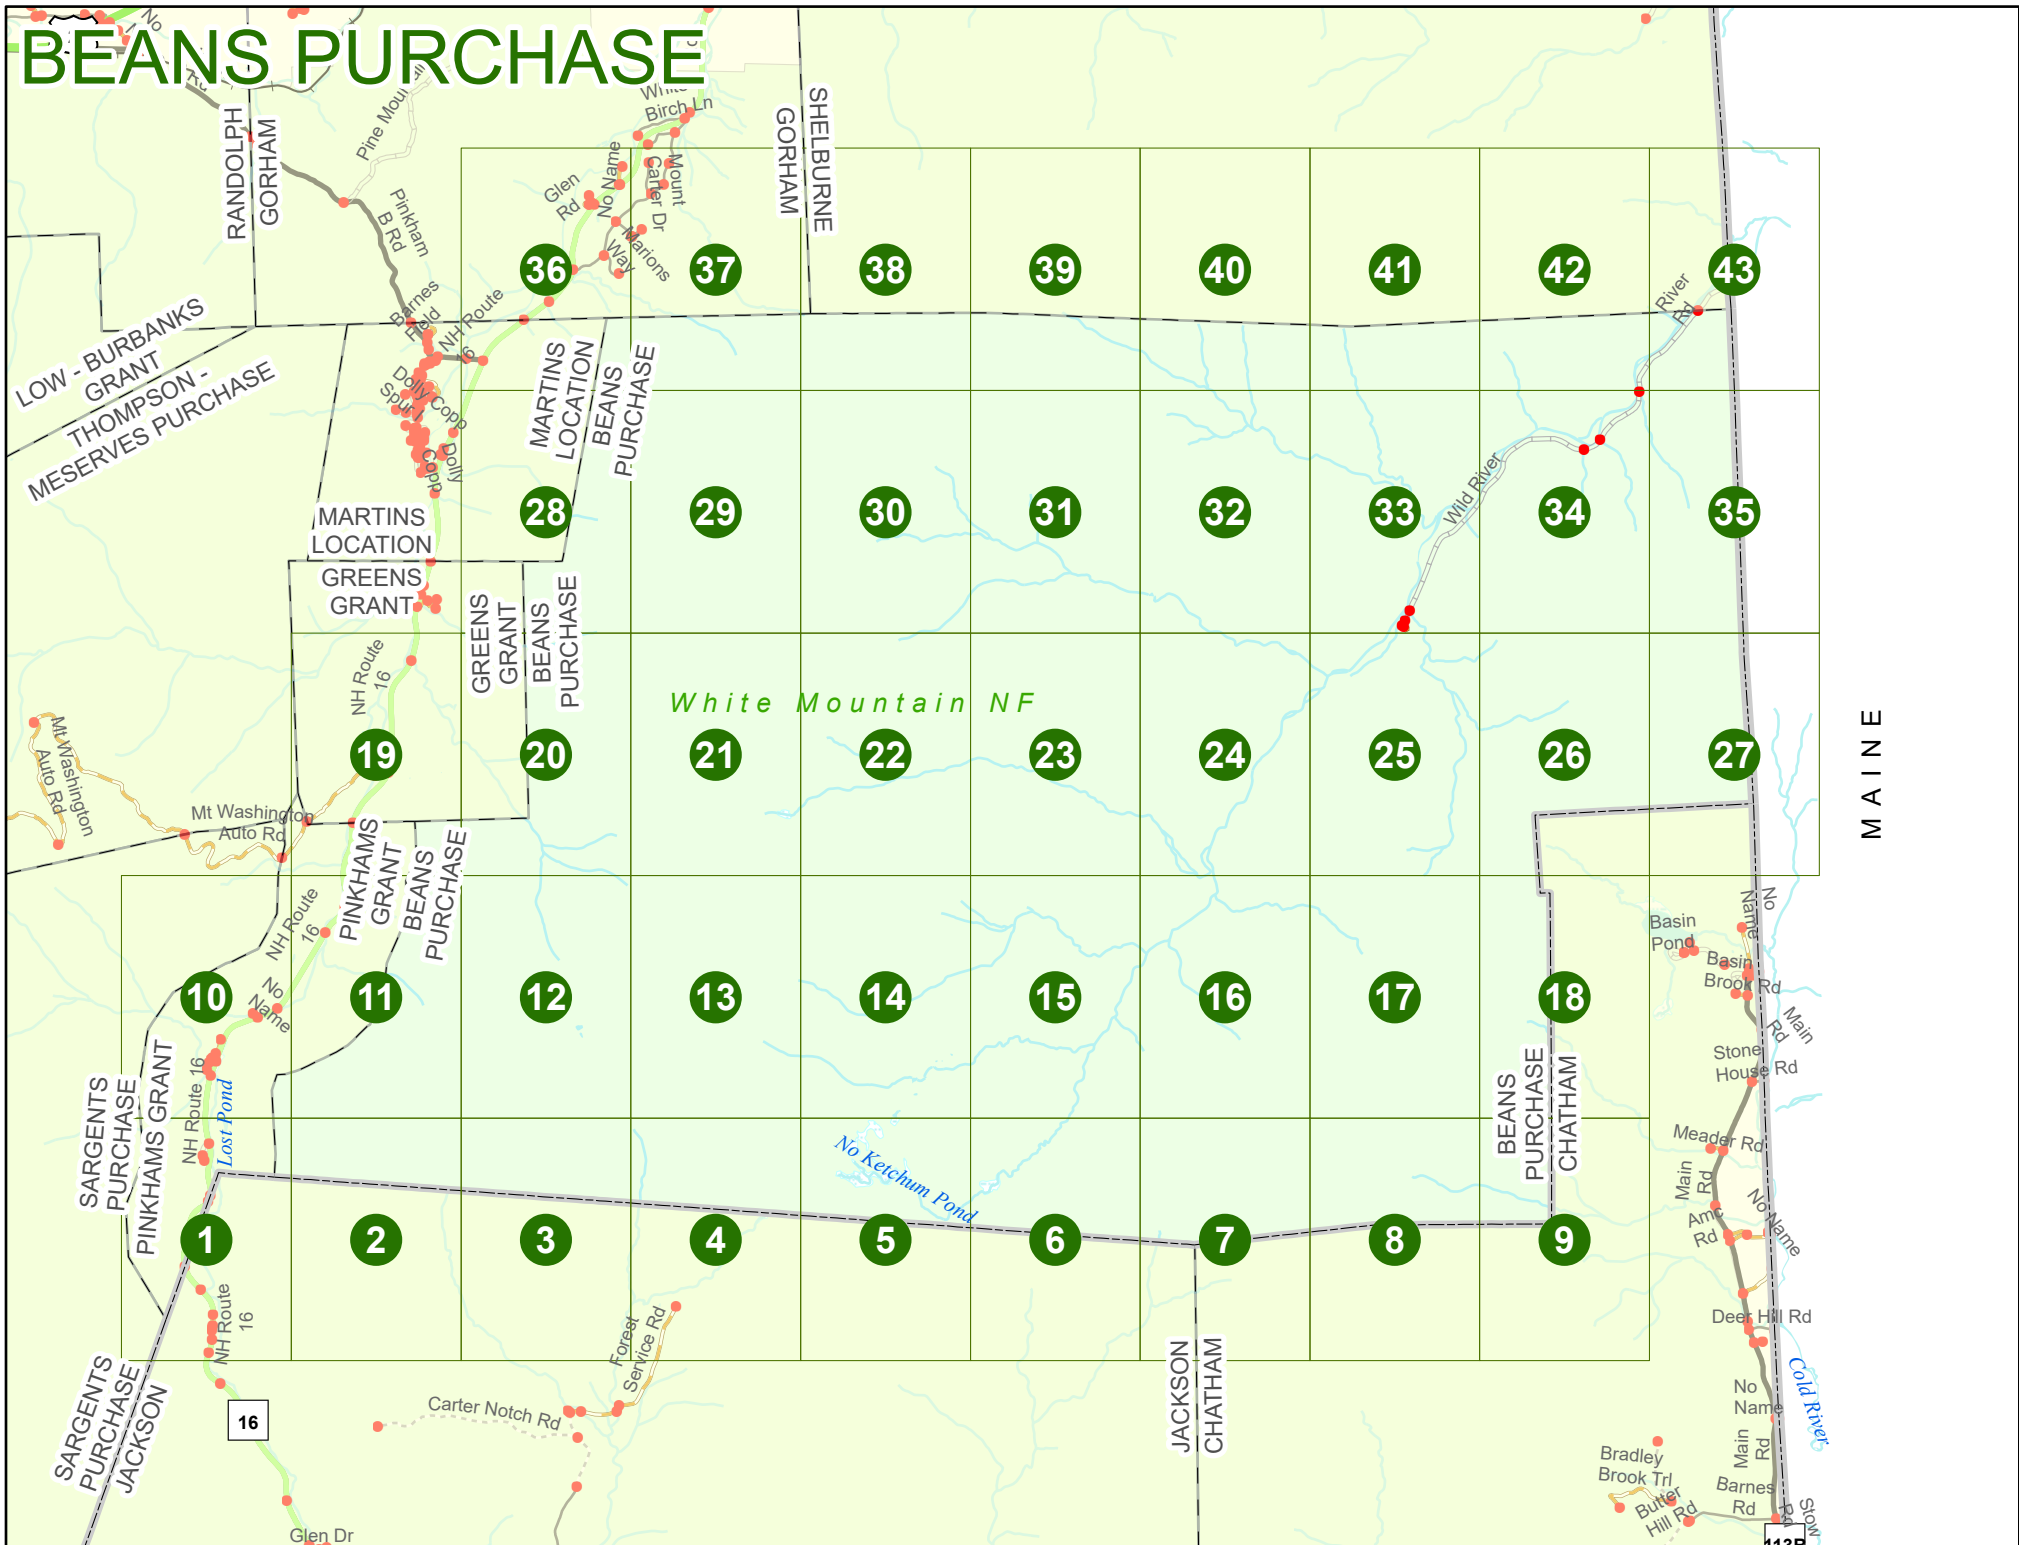

BEANS PURCHASE

MAINE