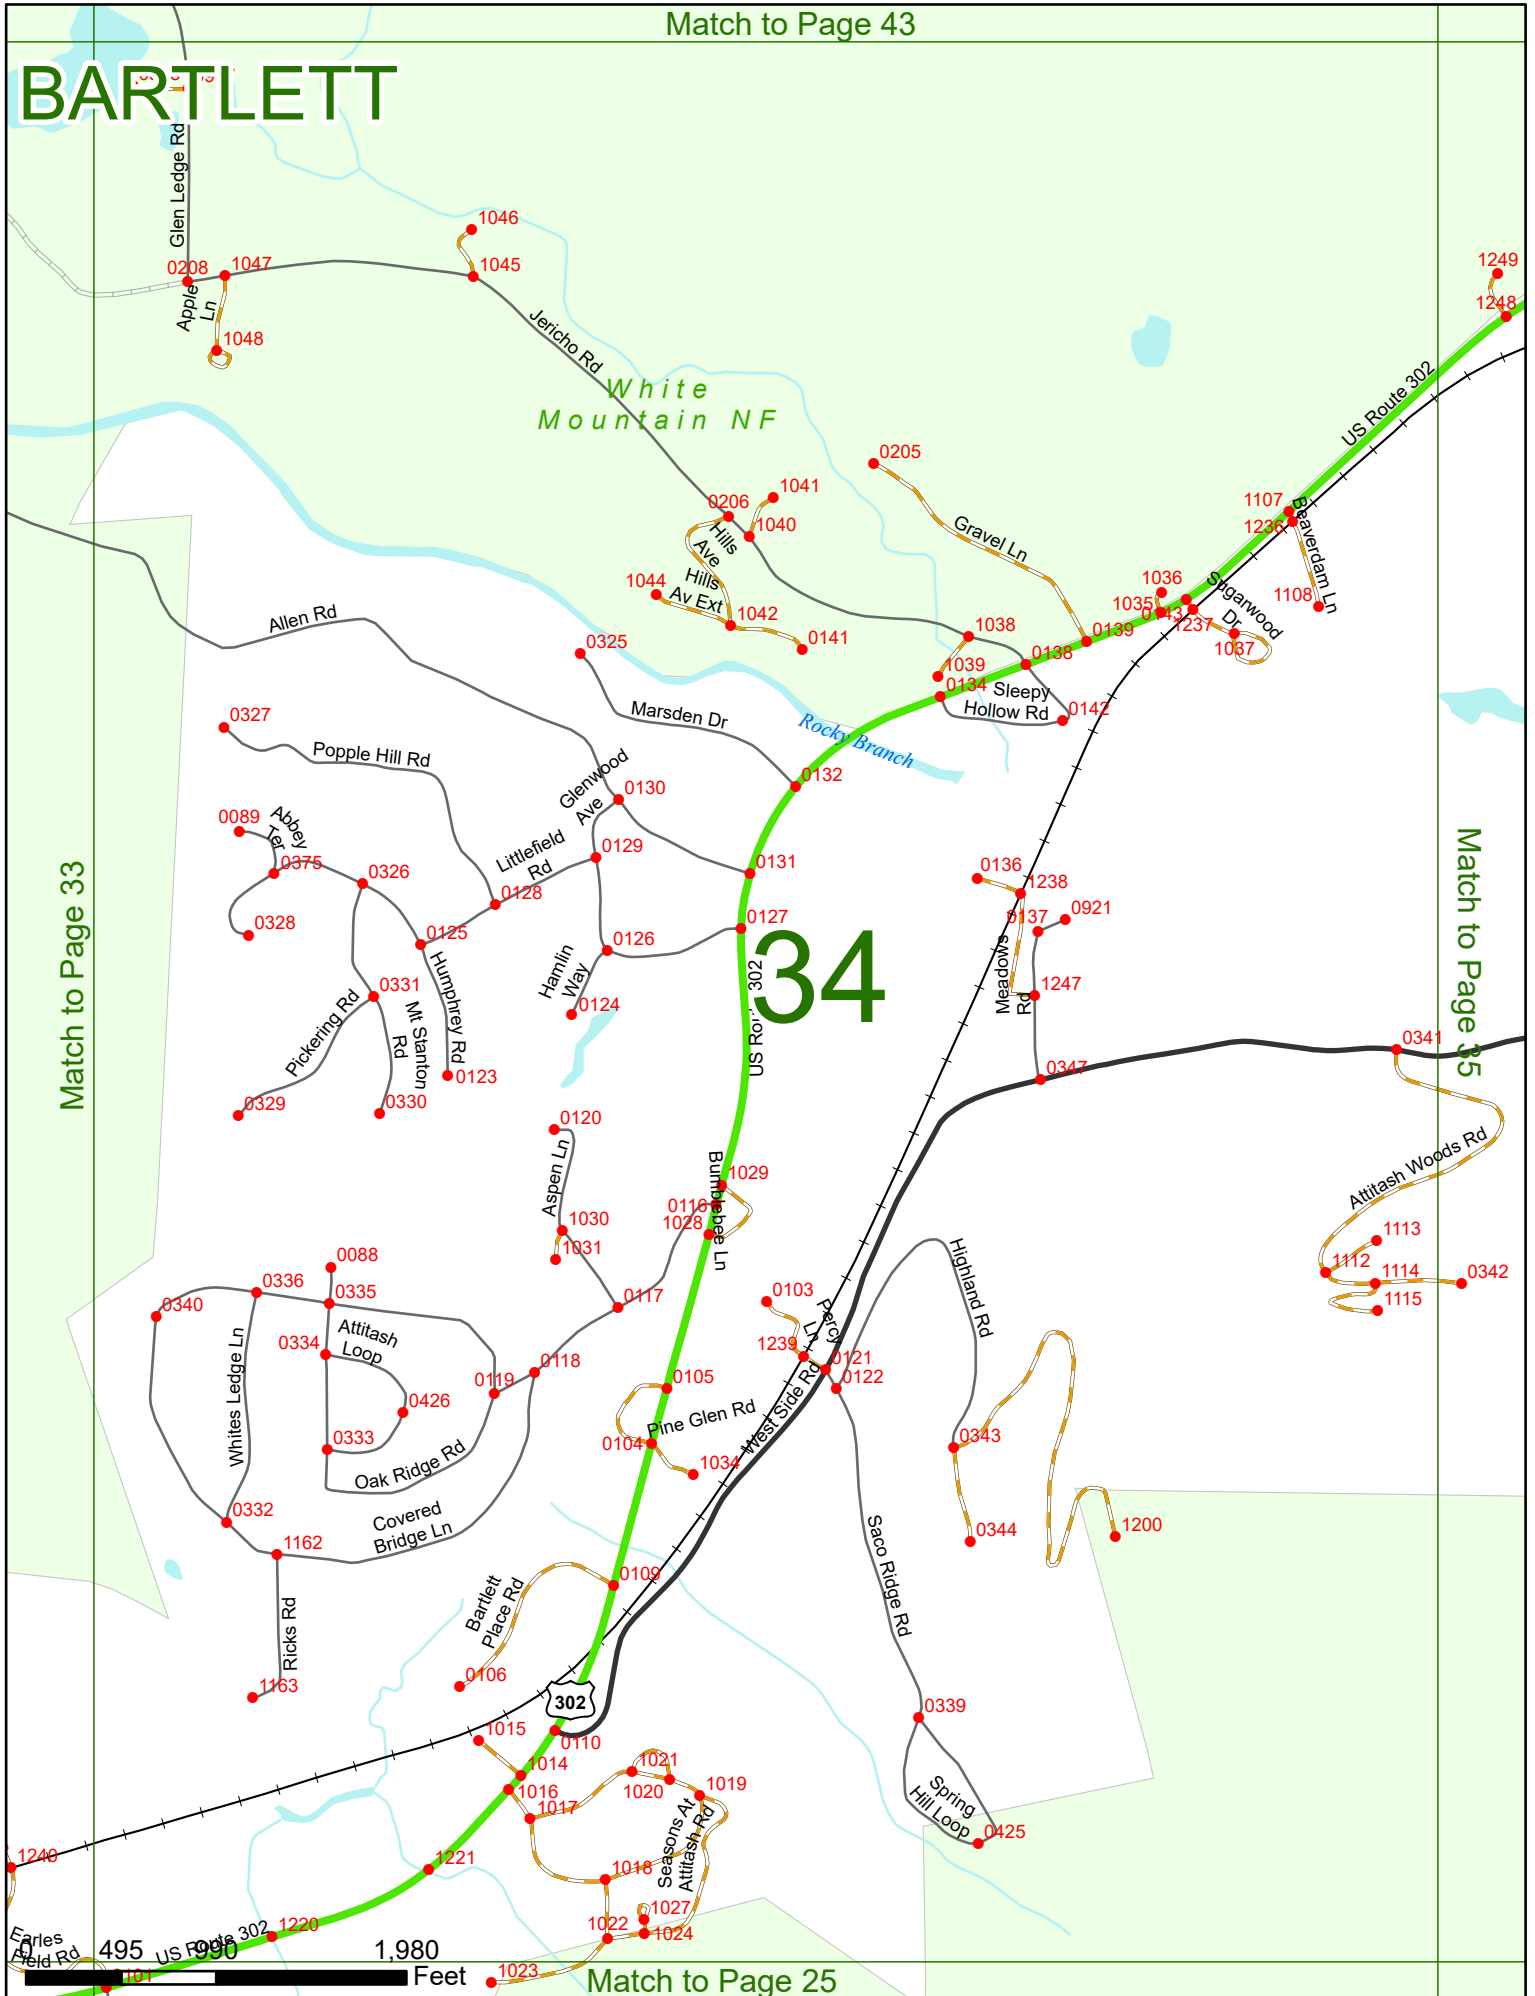

BARTLETT

Match to Page 33

Match to Page 35

34