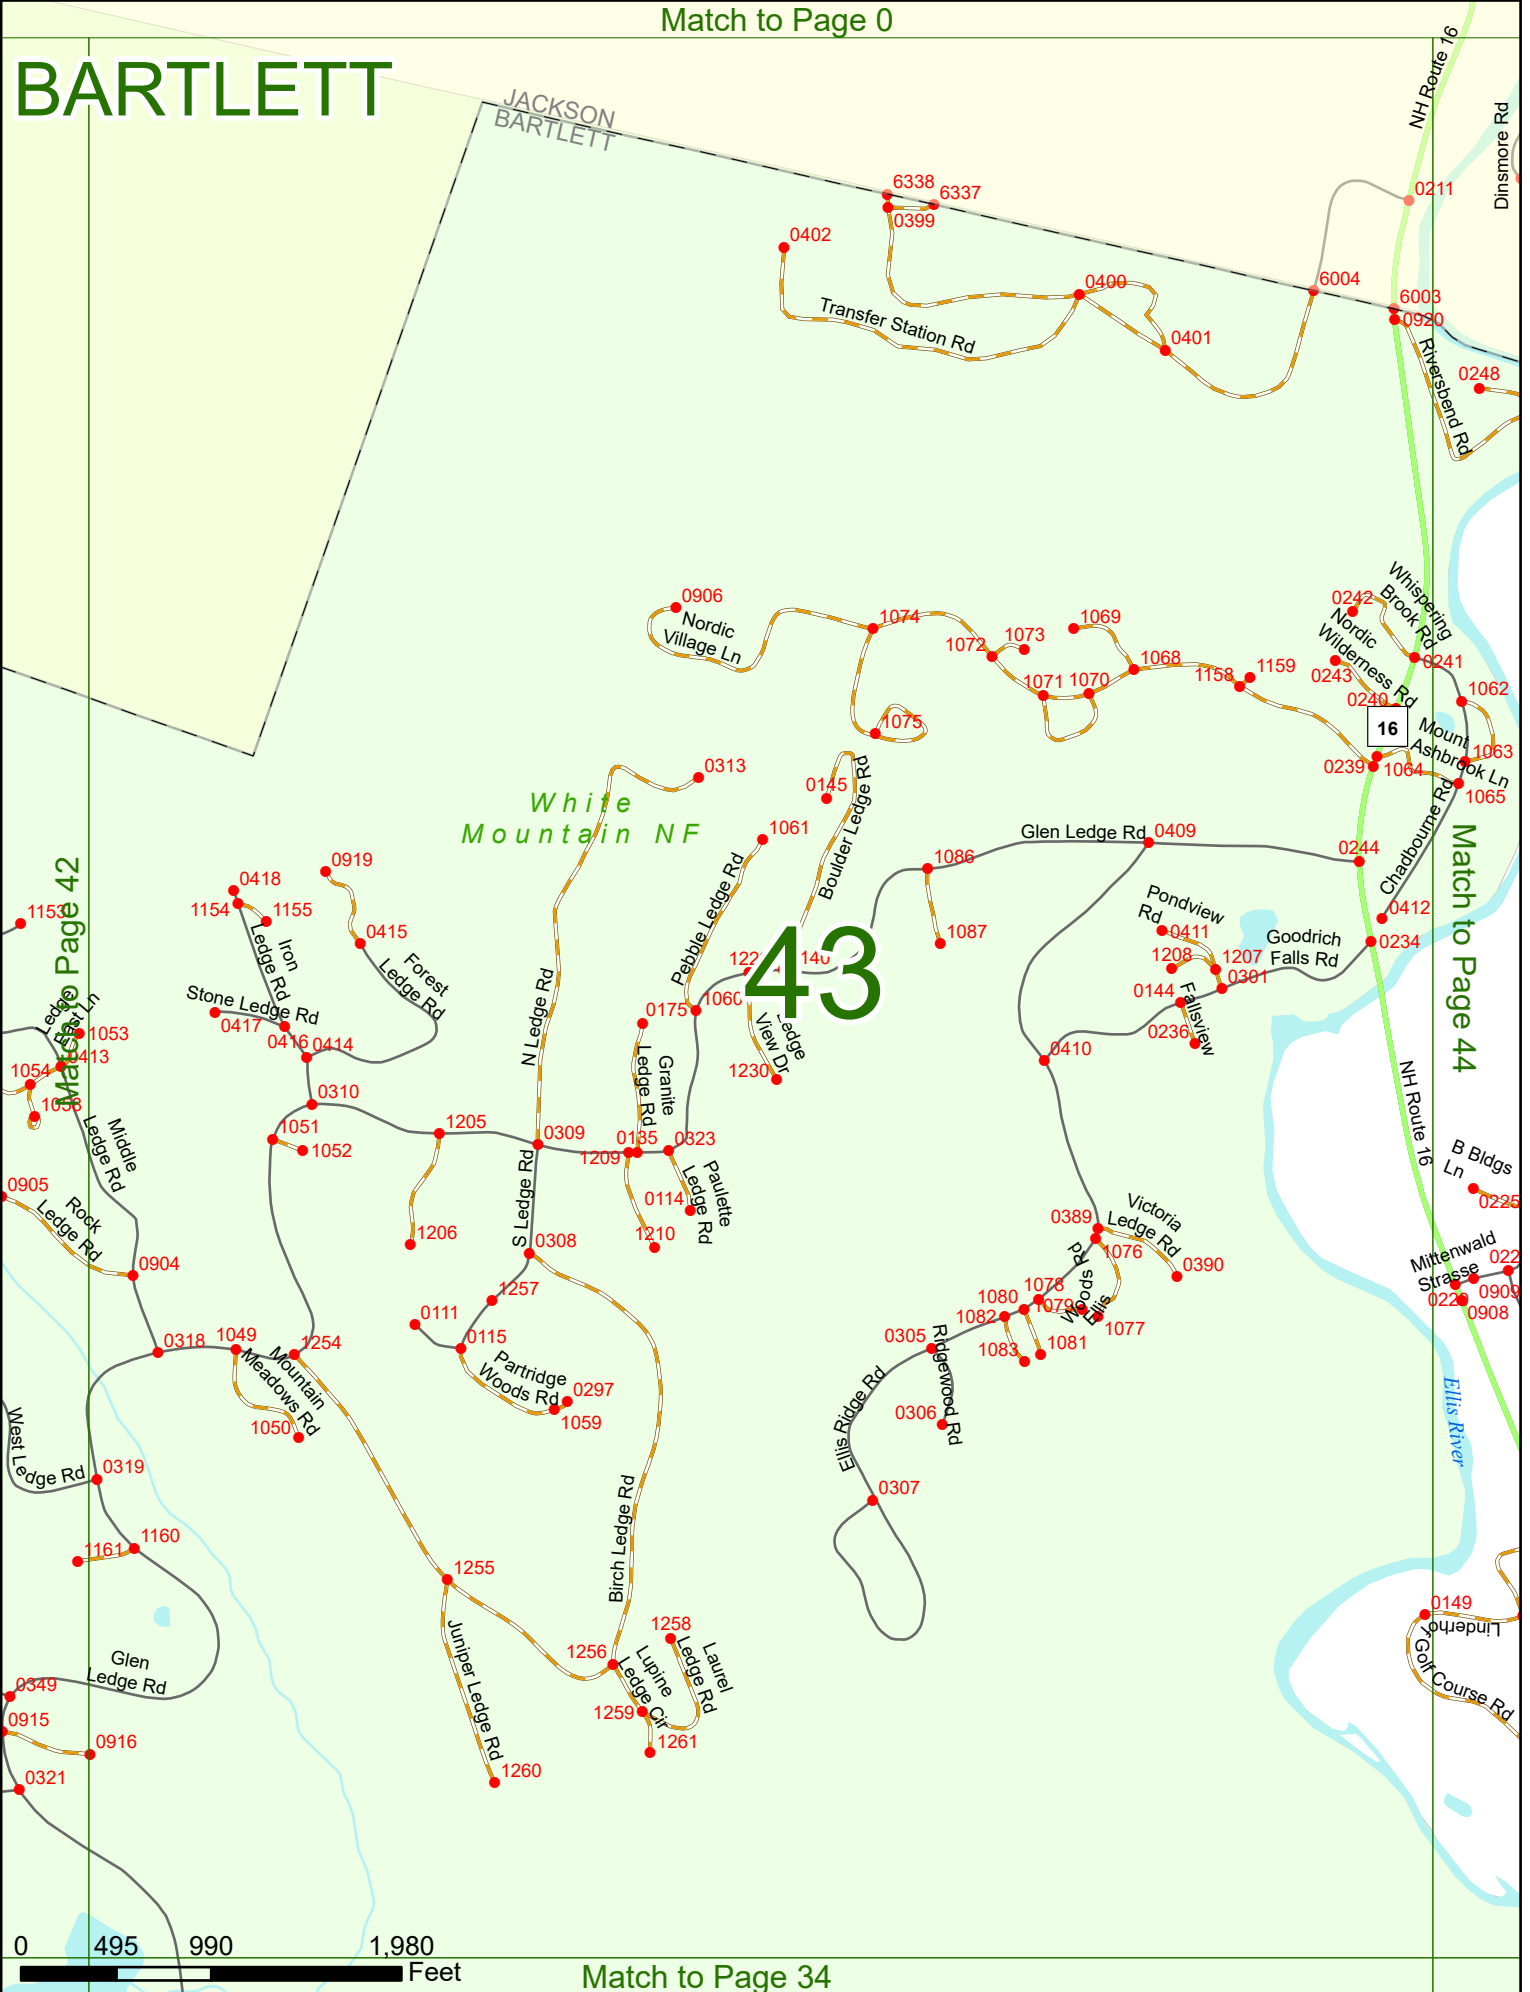

BARTLETT

JACKSON
BARTLETT

White
Mountain NF

43

Match to Page 44

Match to Page 42