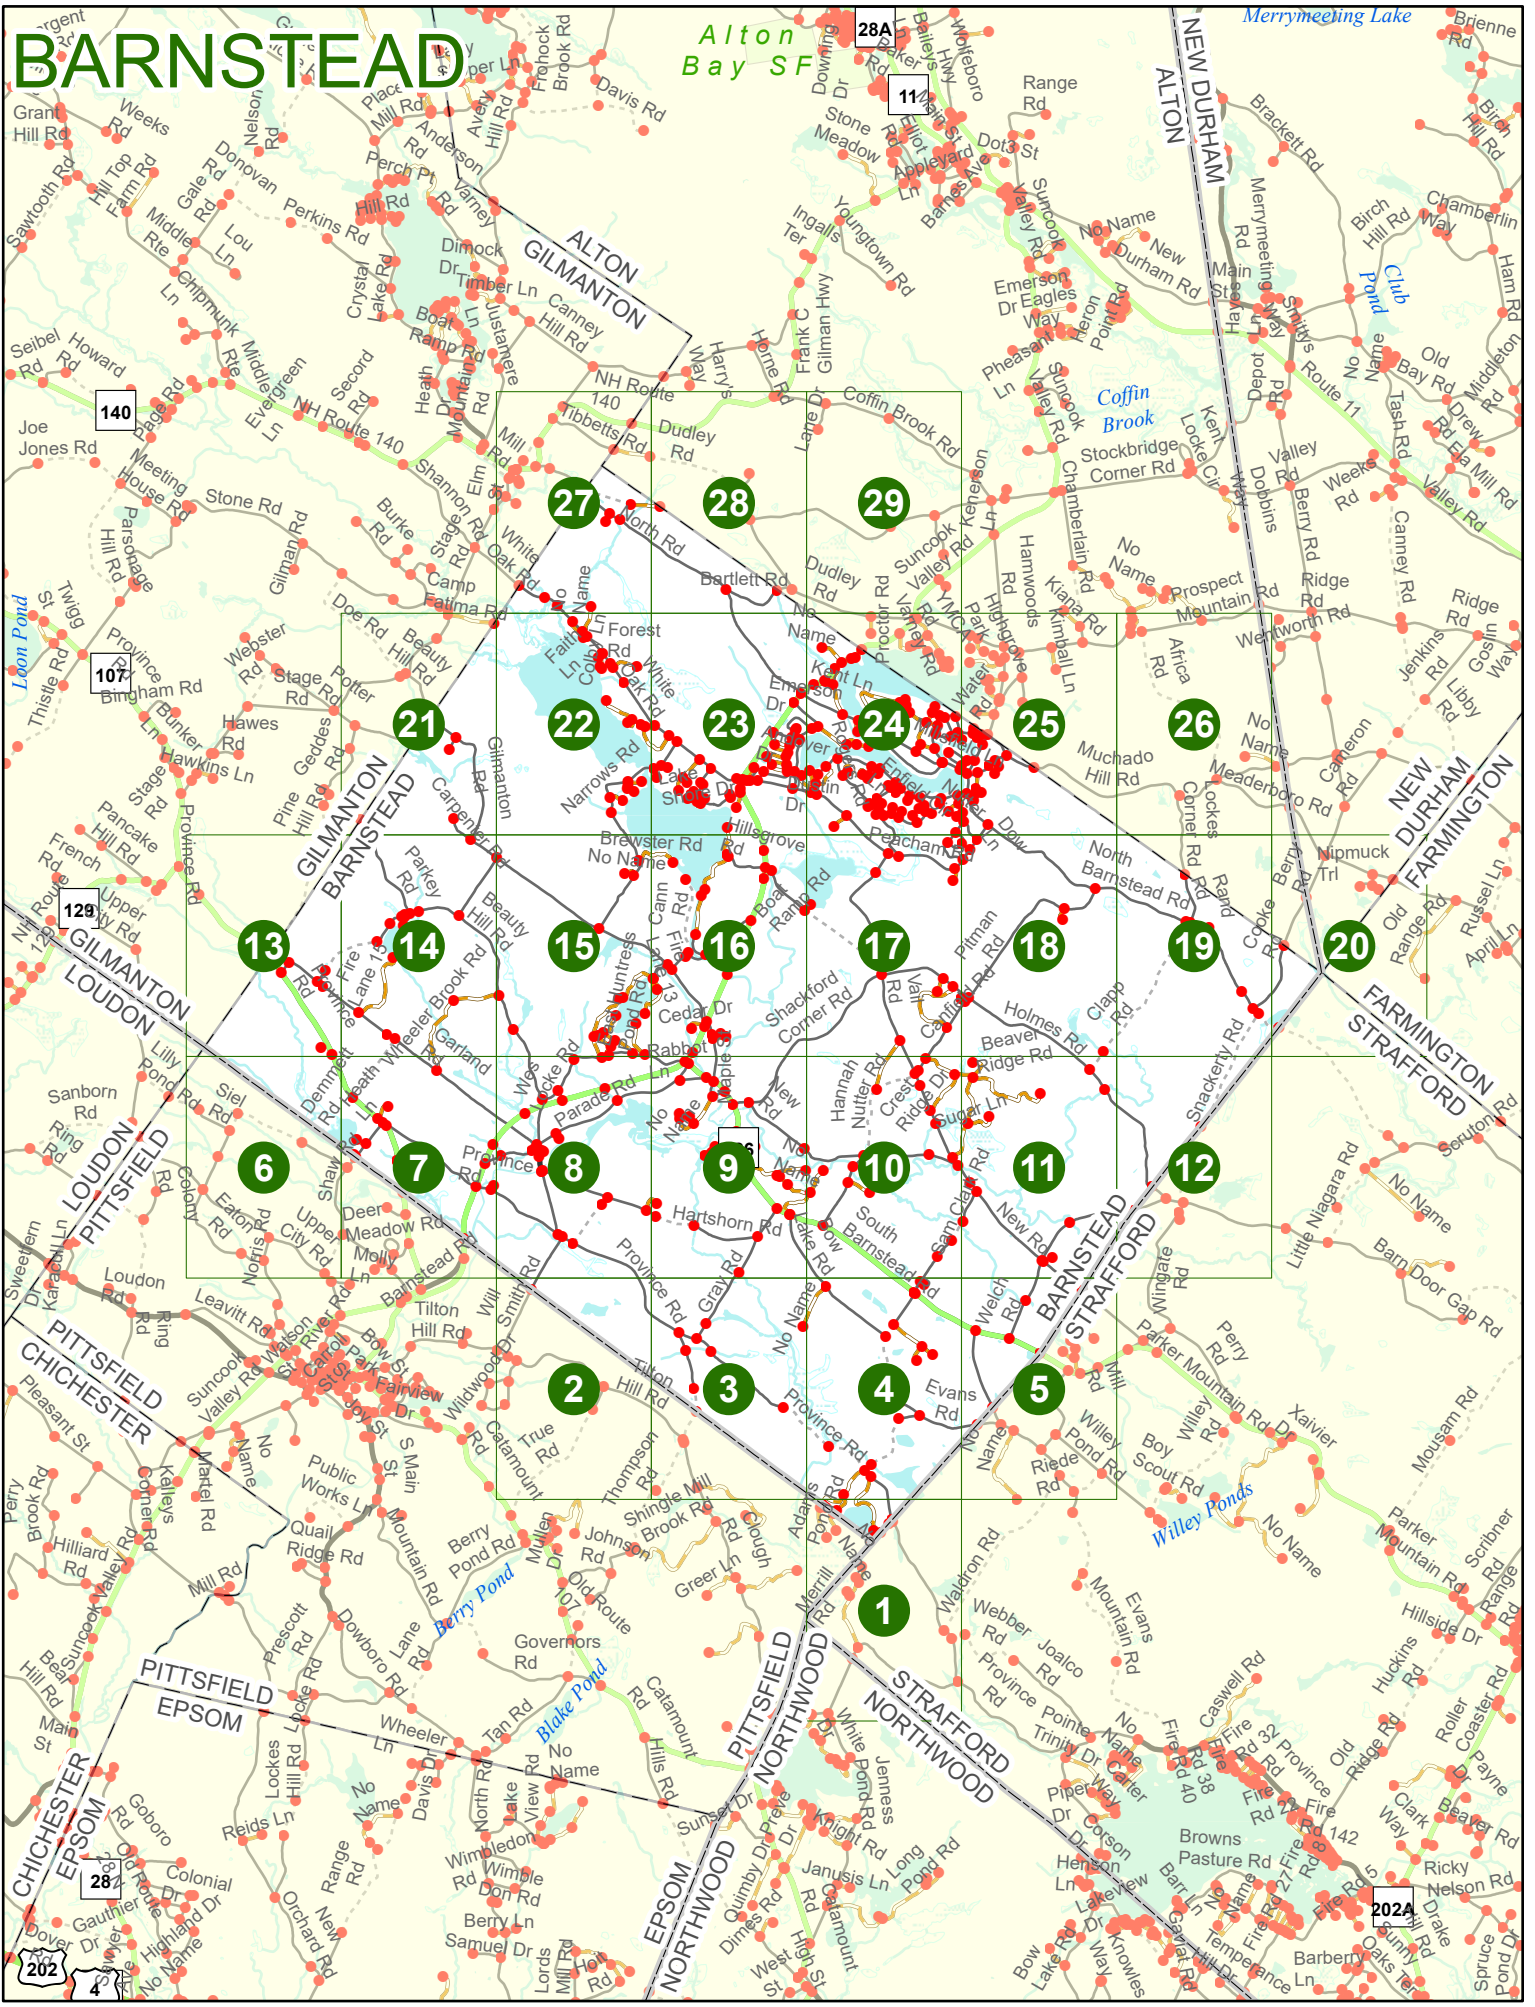

BARNSTEAD

Alton
Bay SF