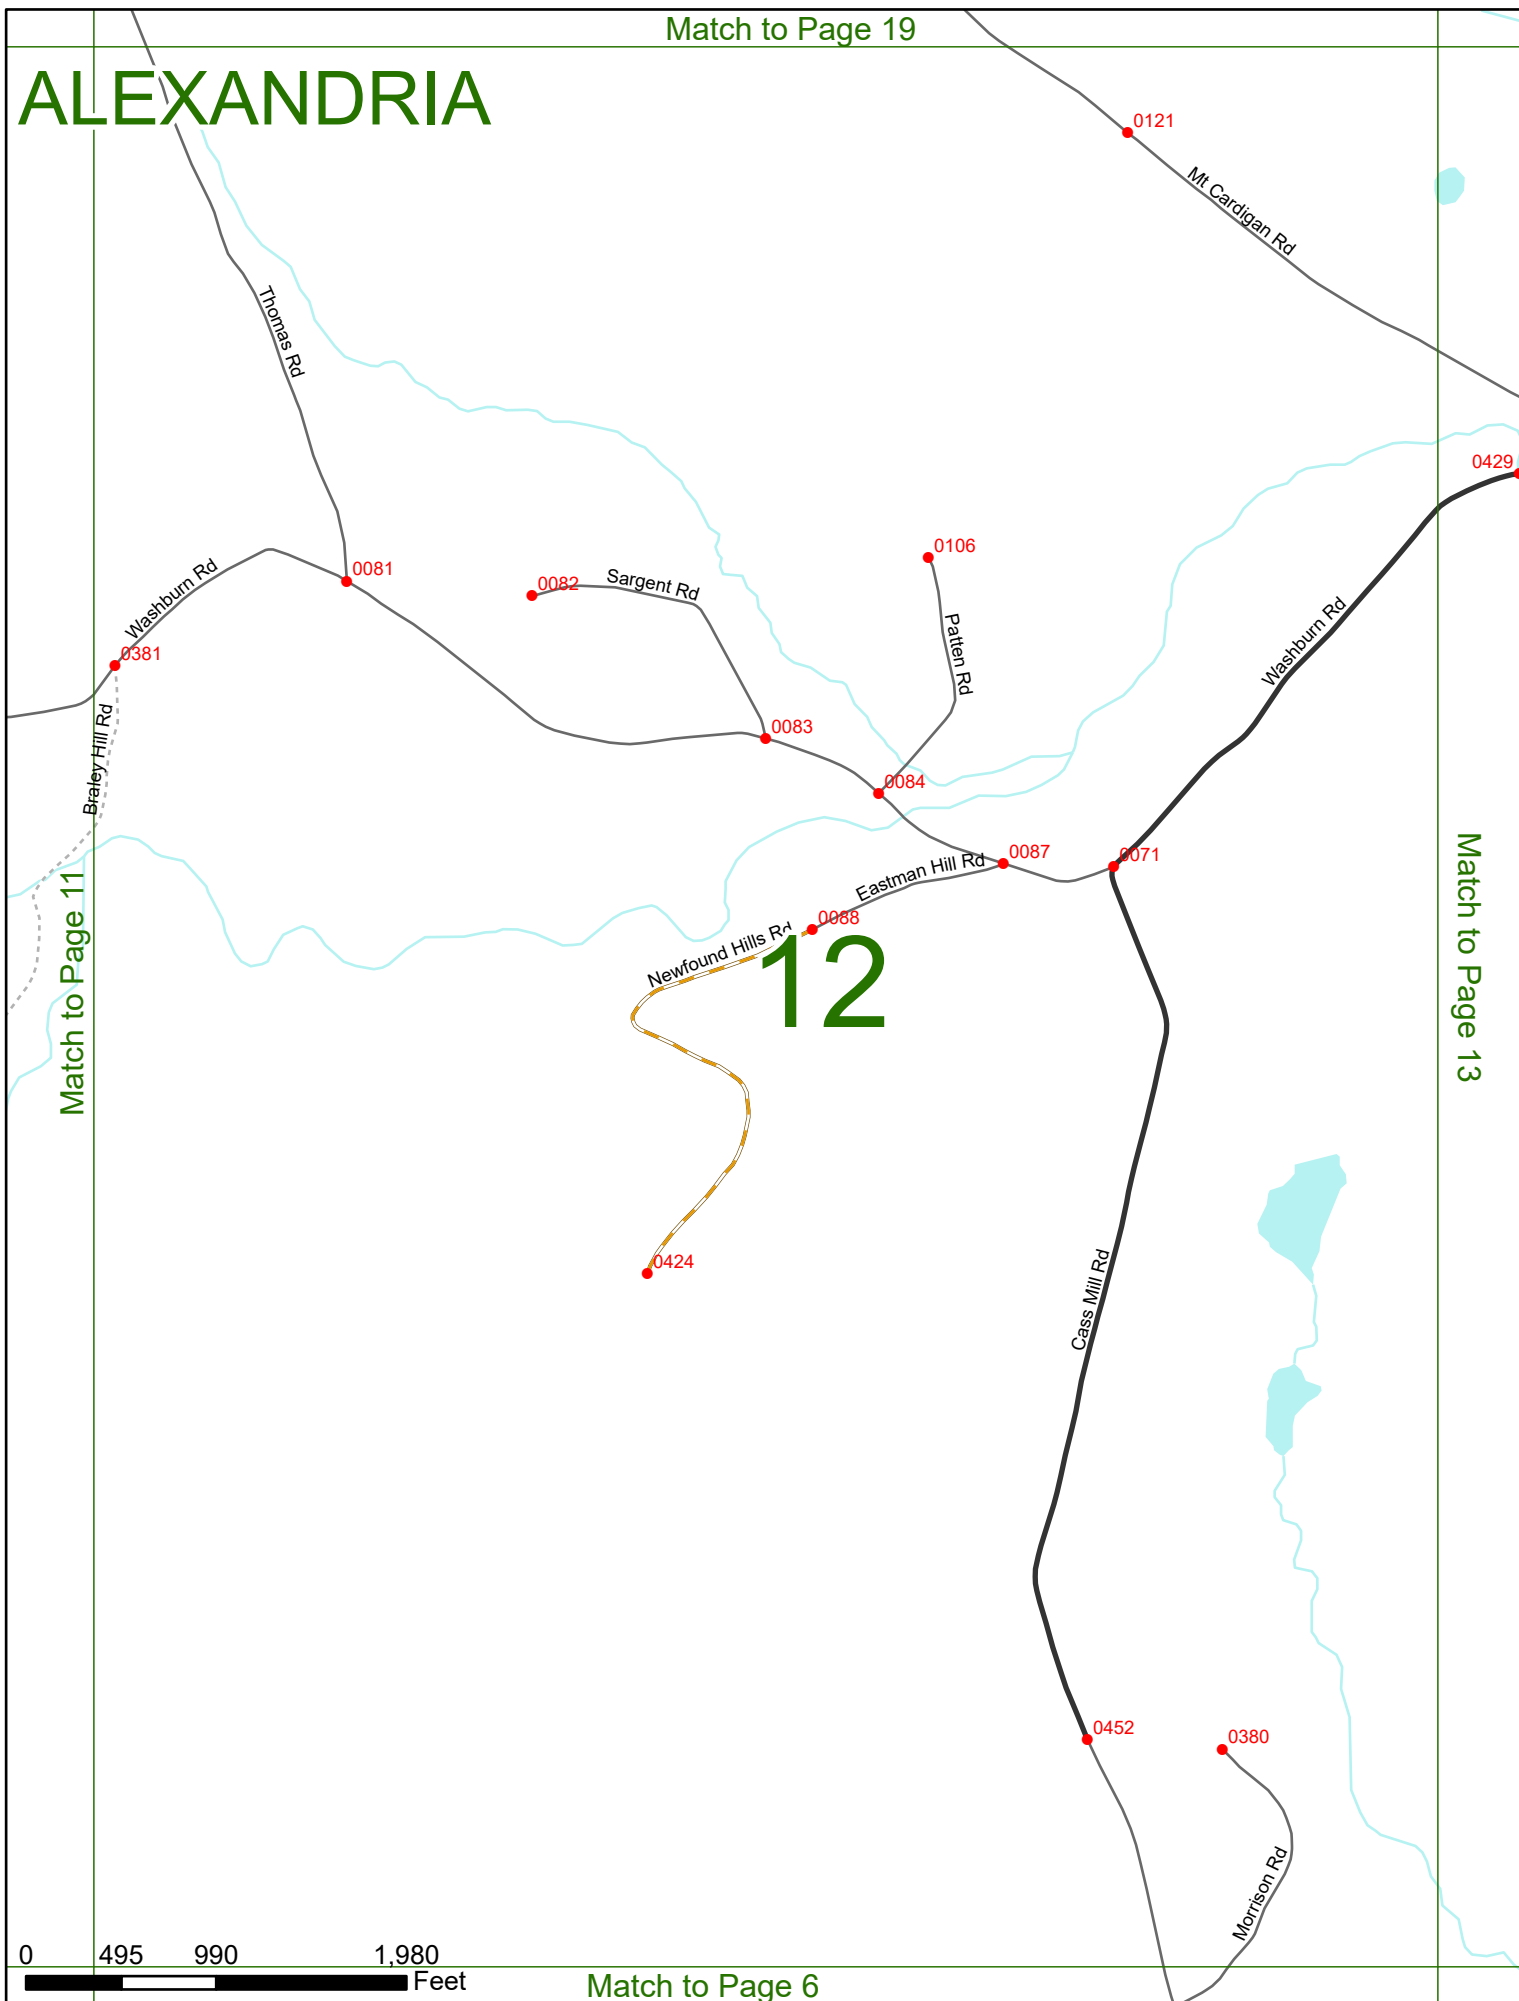

ALEXANDRIA

Match to Page 11

Match to Page 13

12

Match to Page 6