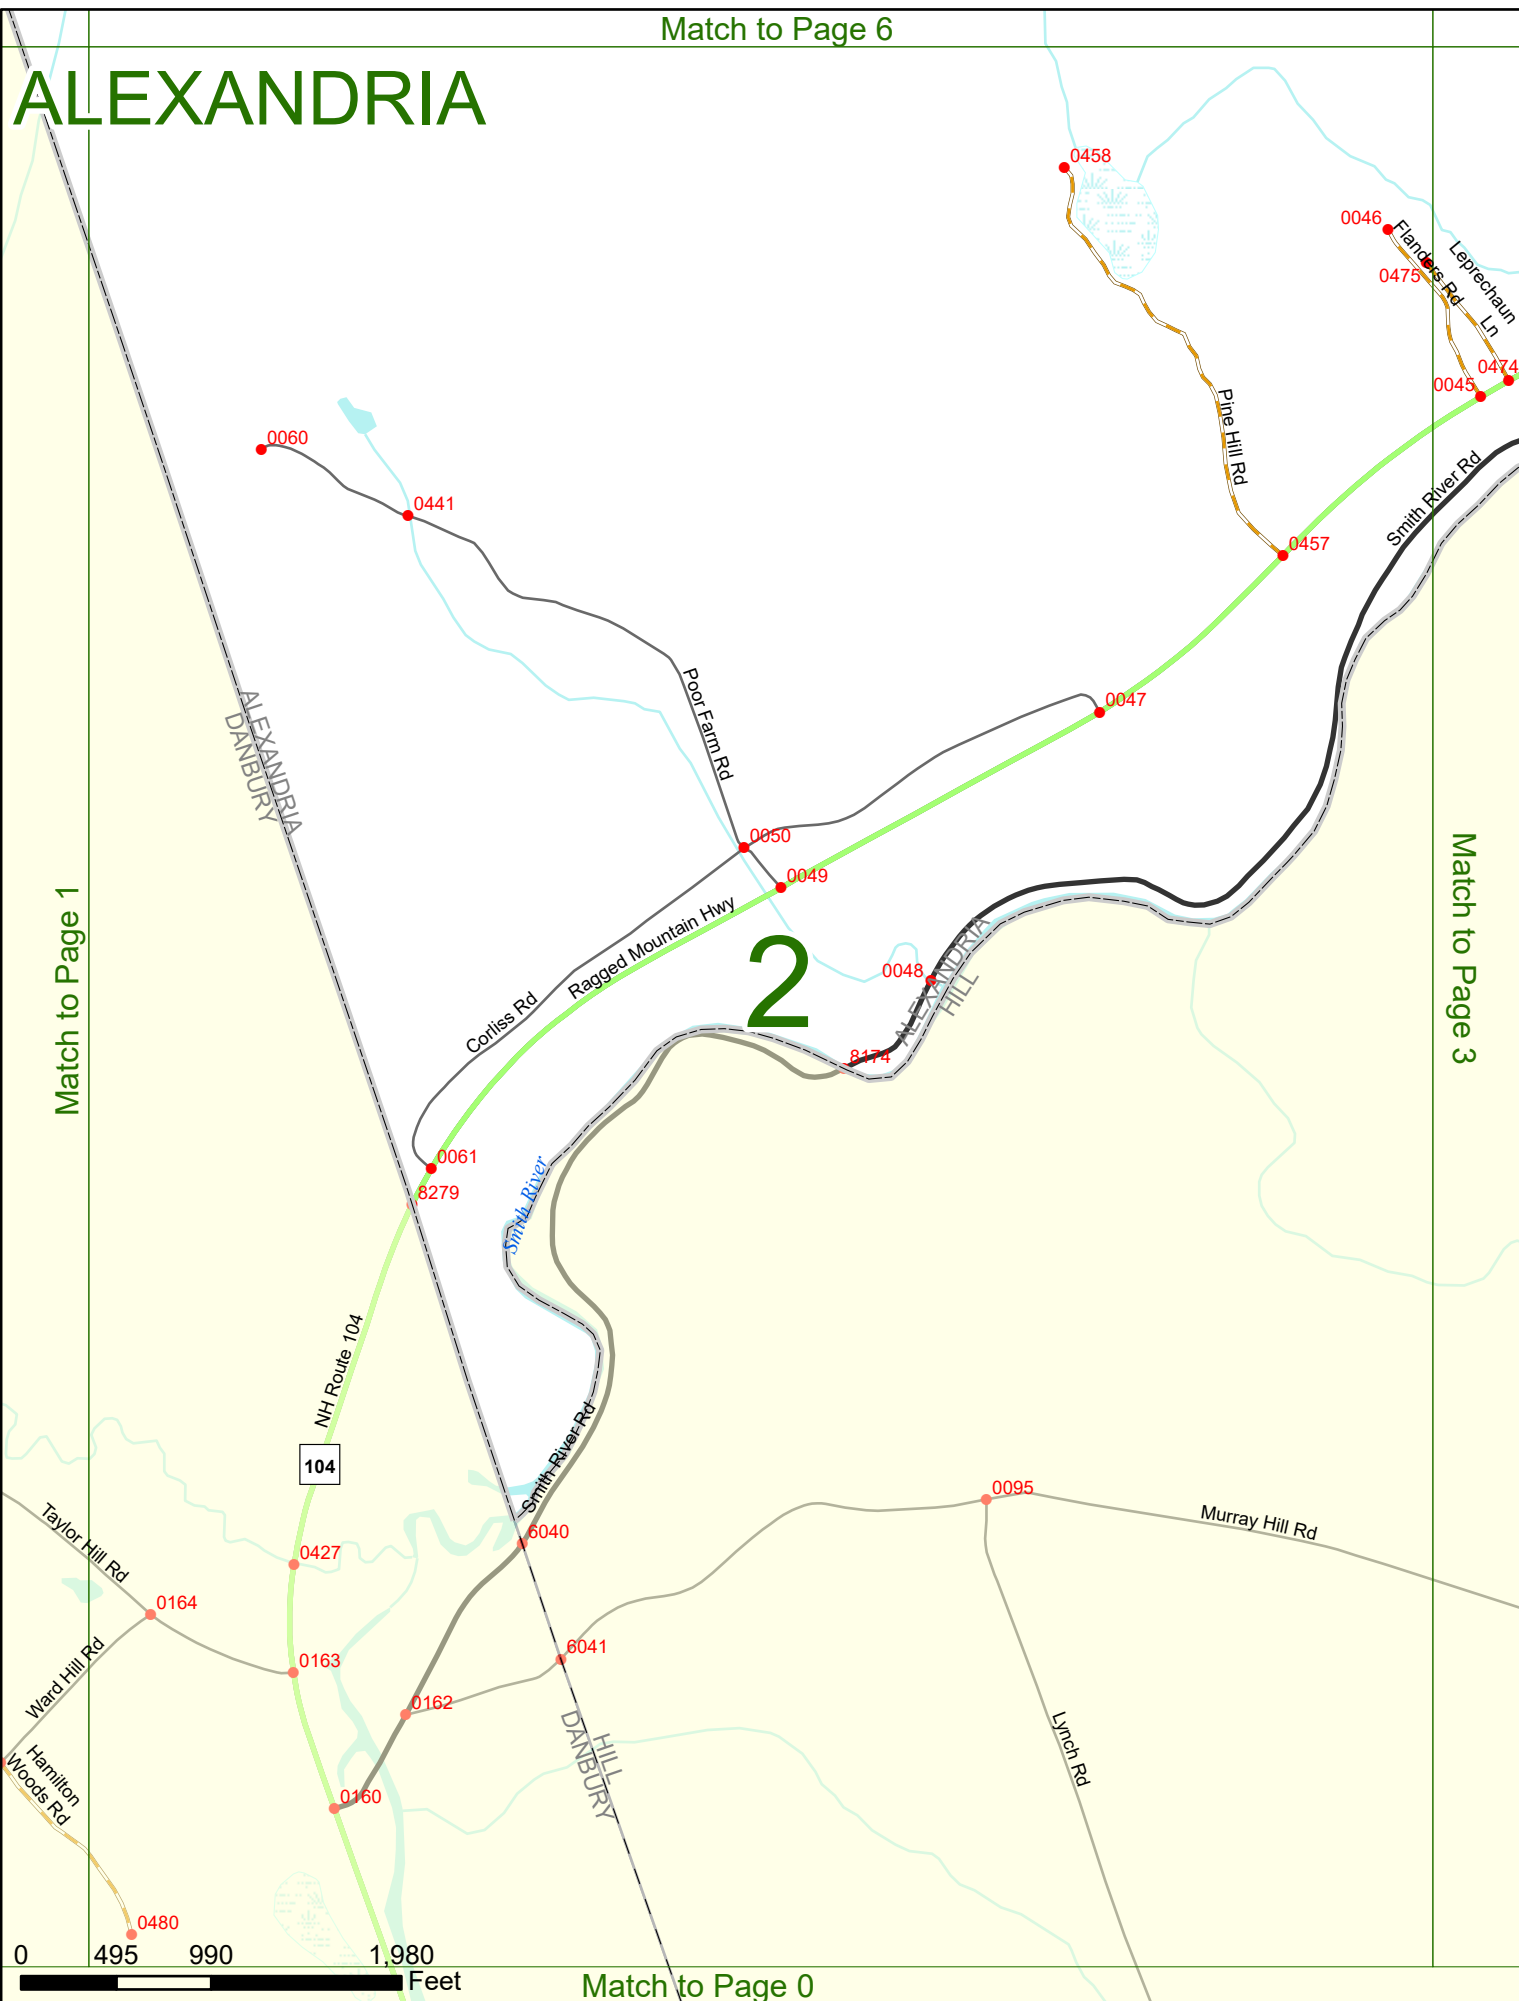

ALEXANDRIA

Match to Page 1

Match to Page 3

2