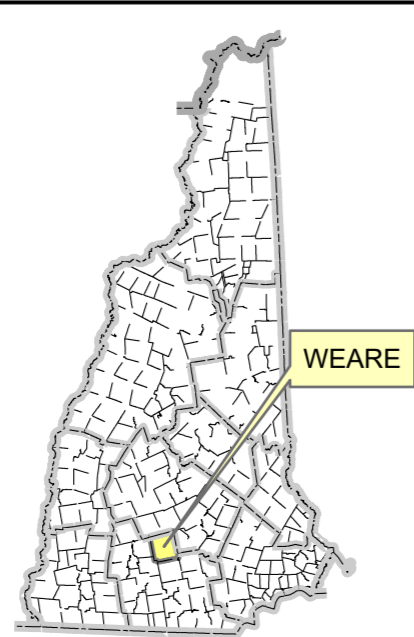

Nodal Reference 2024

Town of WEARE
Hillsborough County
State of New Hampshire

LEGEND