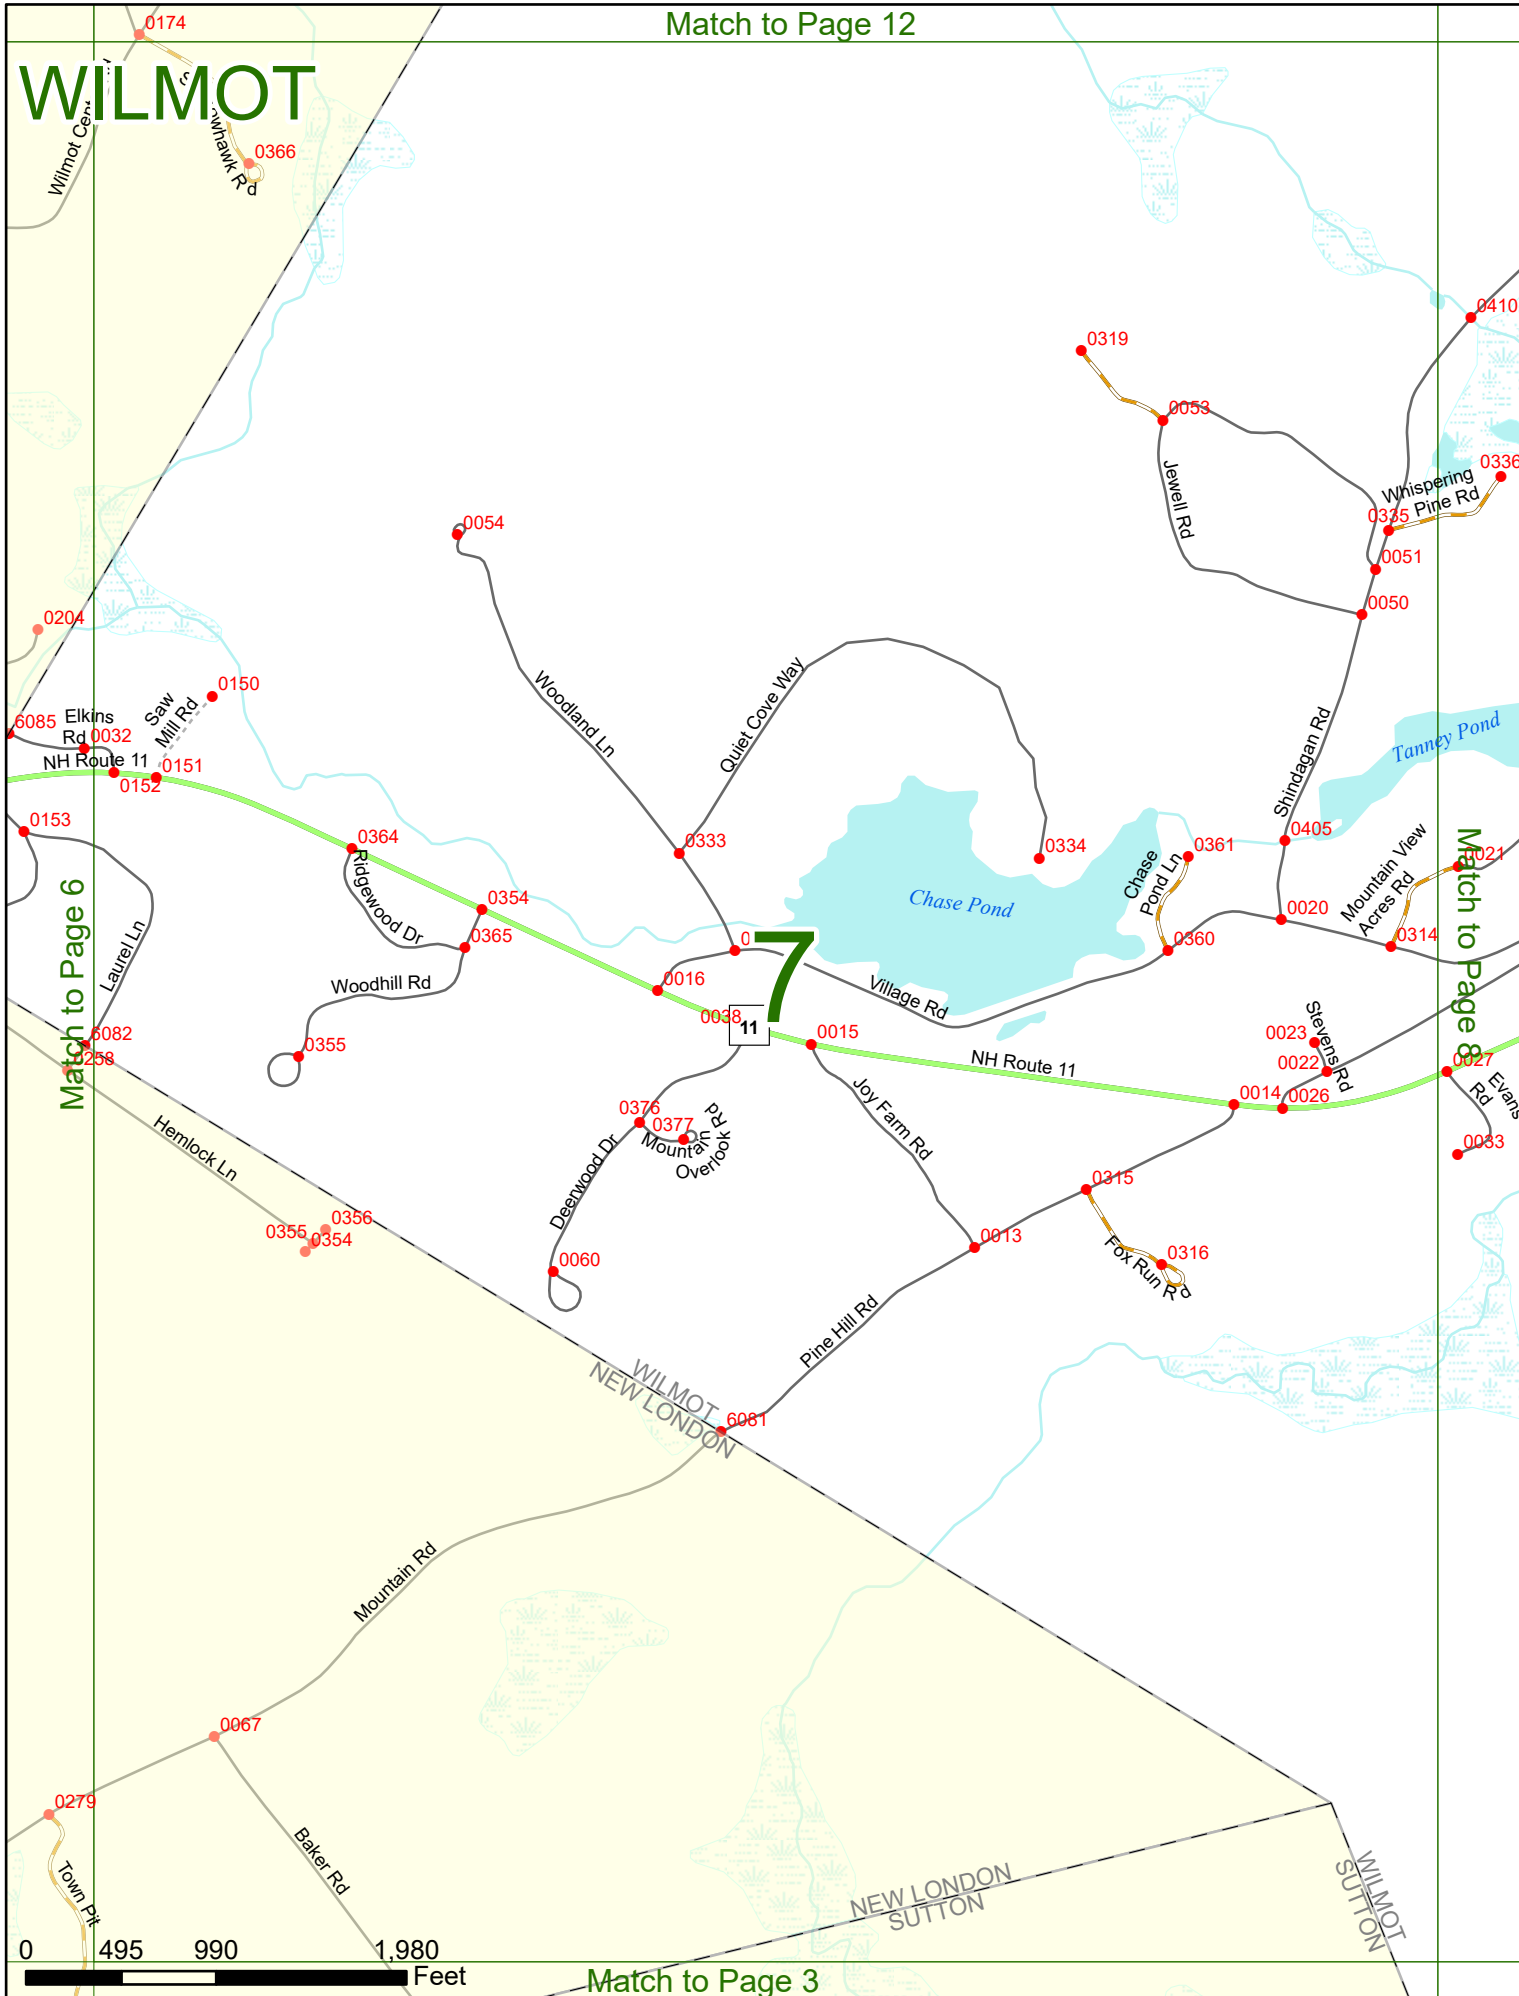

WILMOT

Match to Page 6

Match to Page 8

0 495 990 1,980 Feet