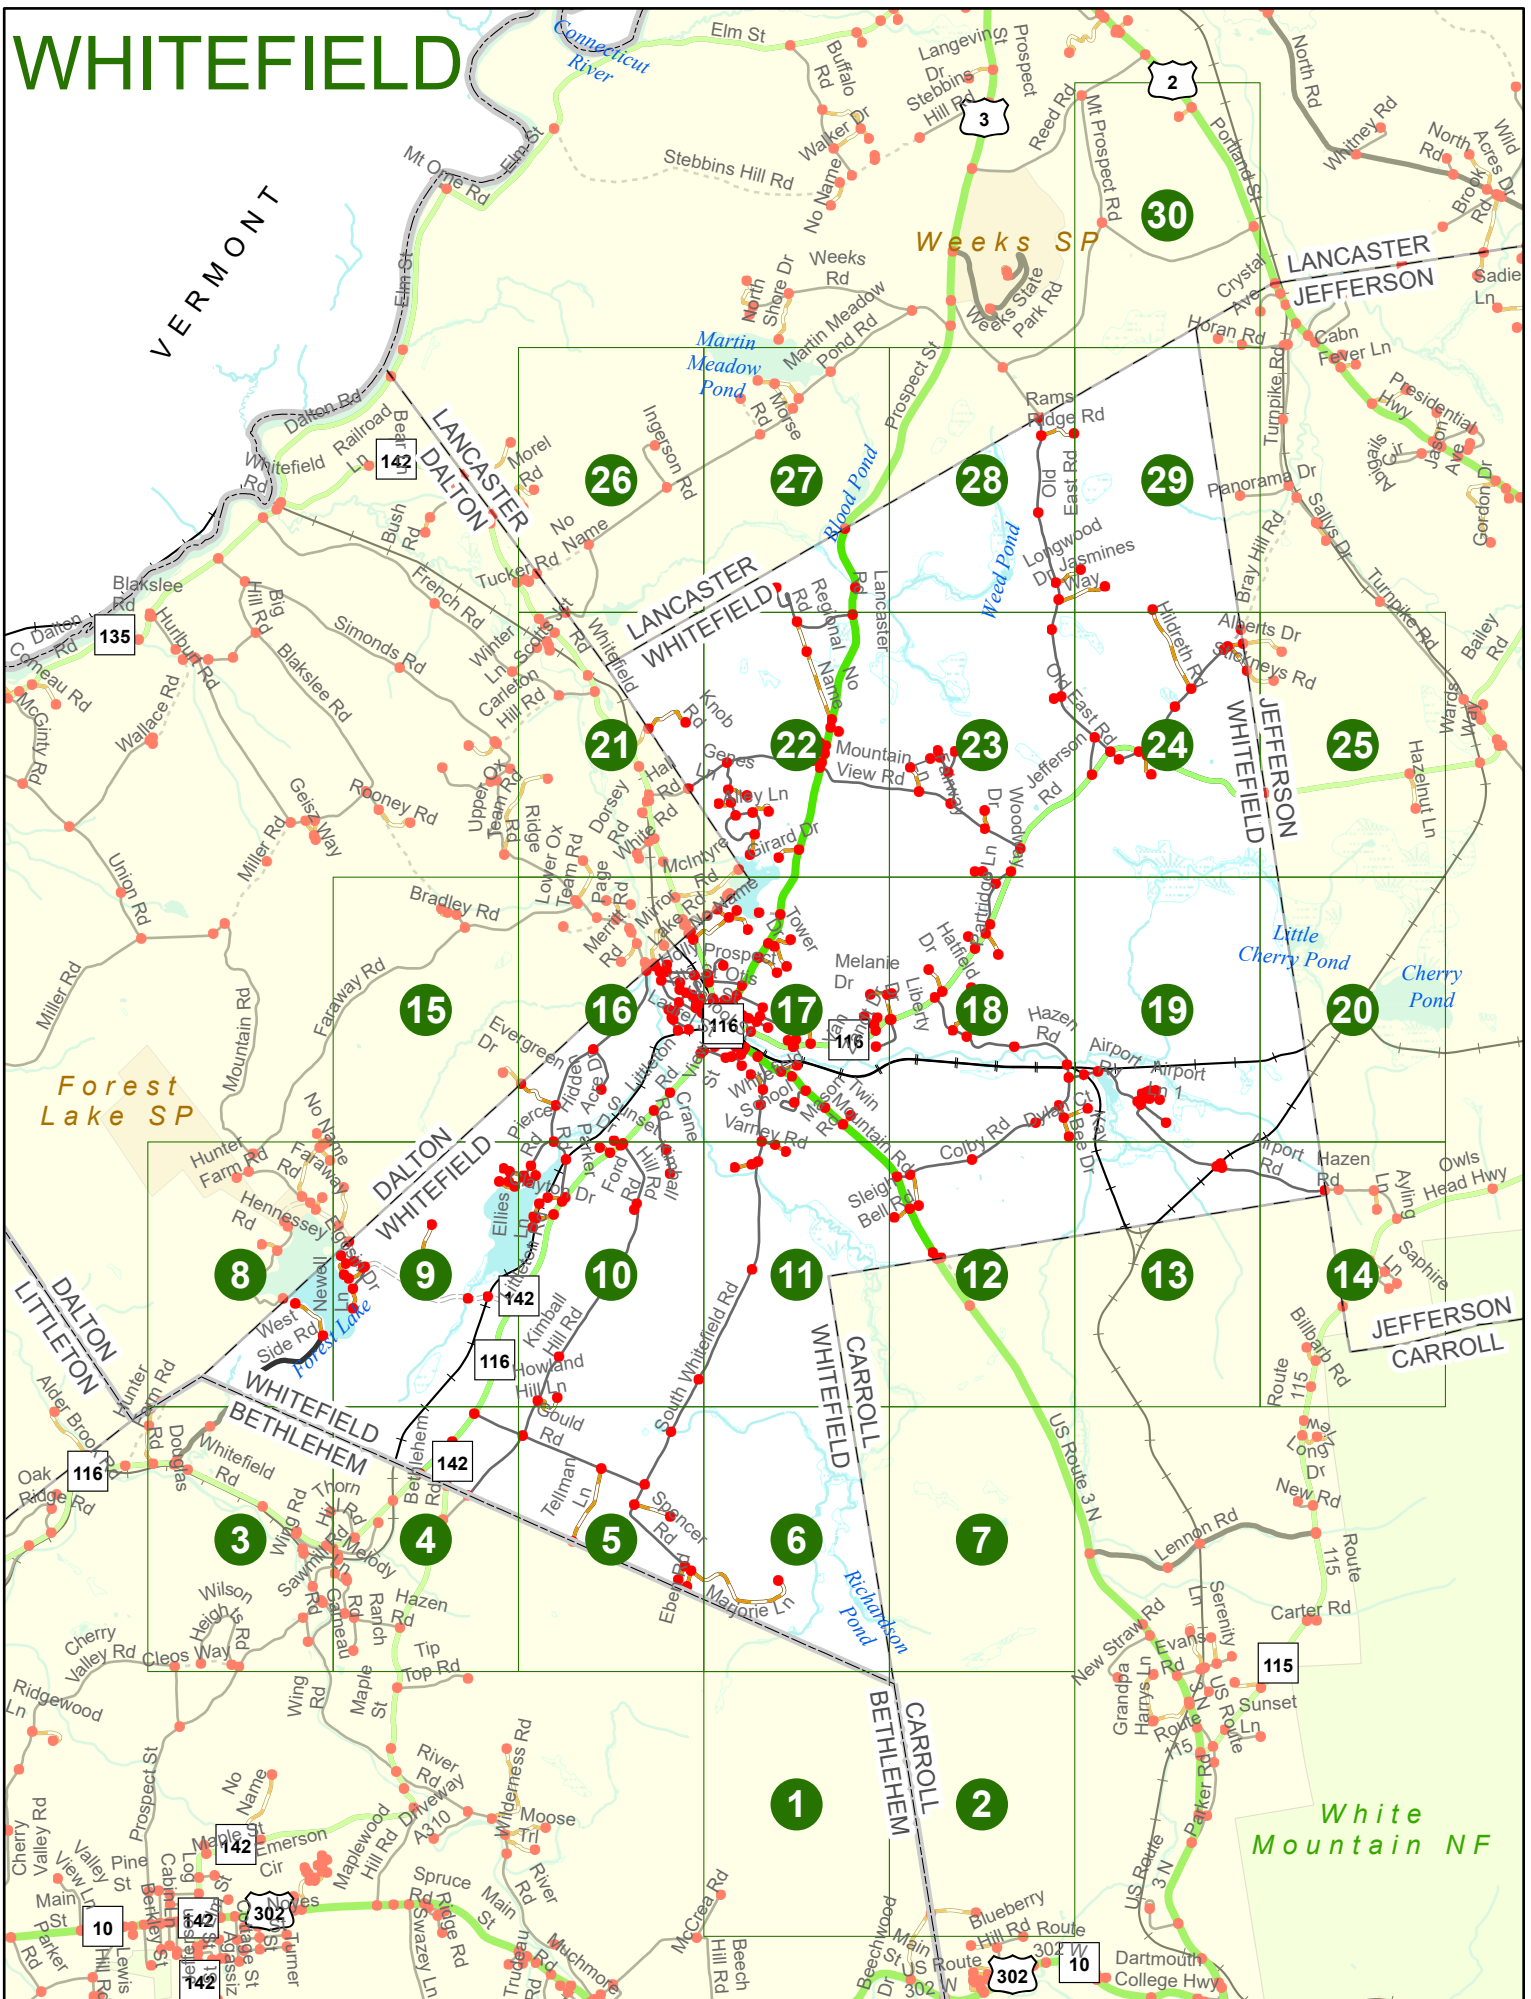

WHITEFIELD