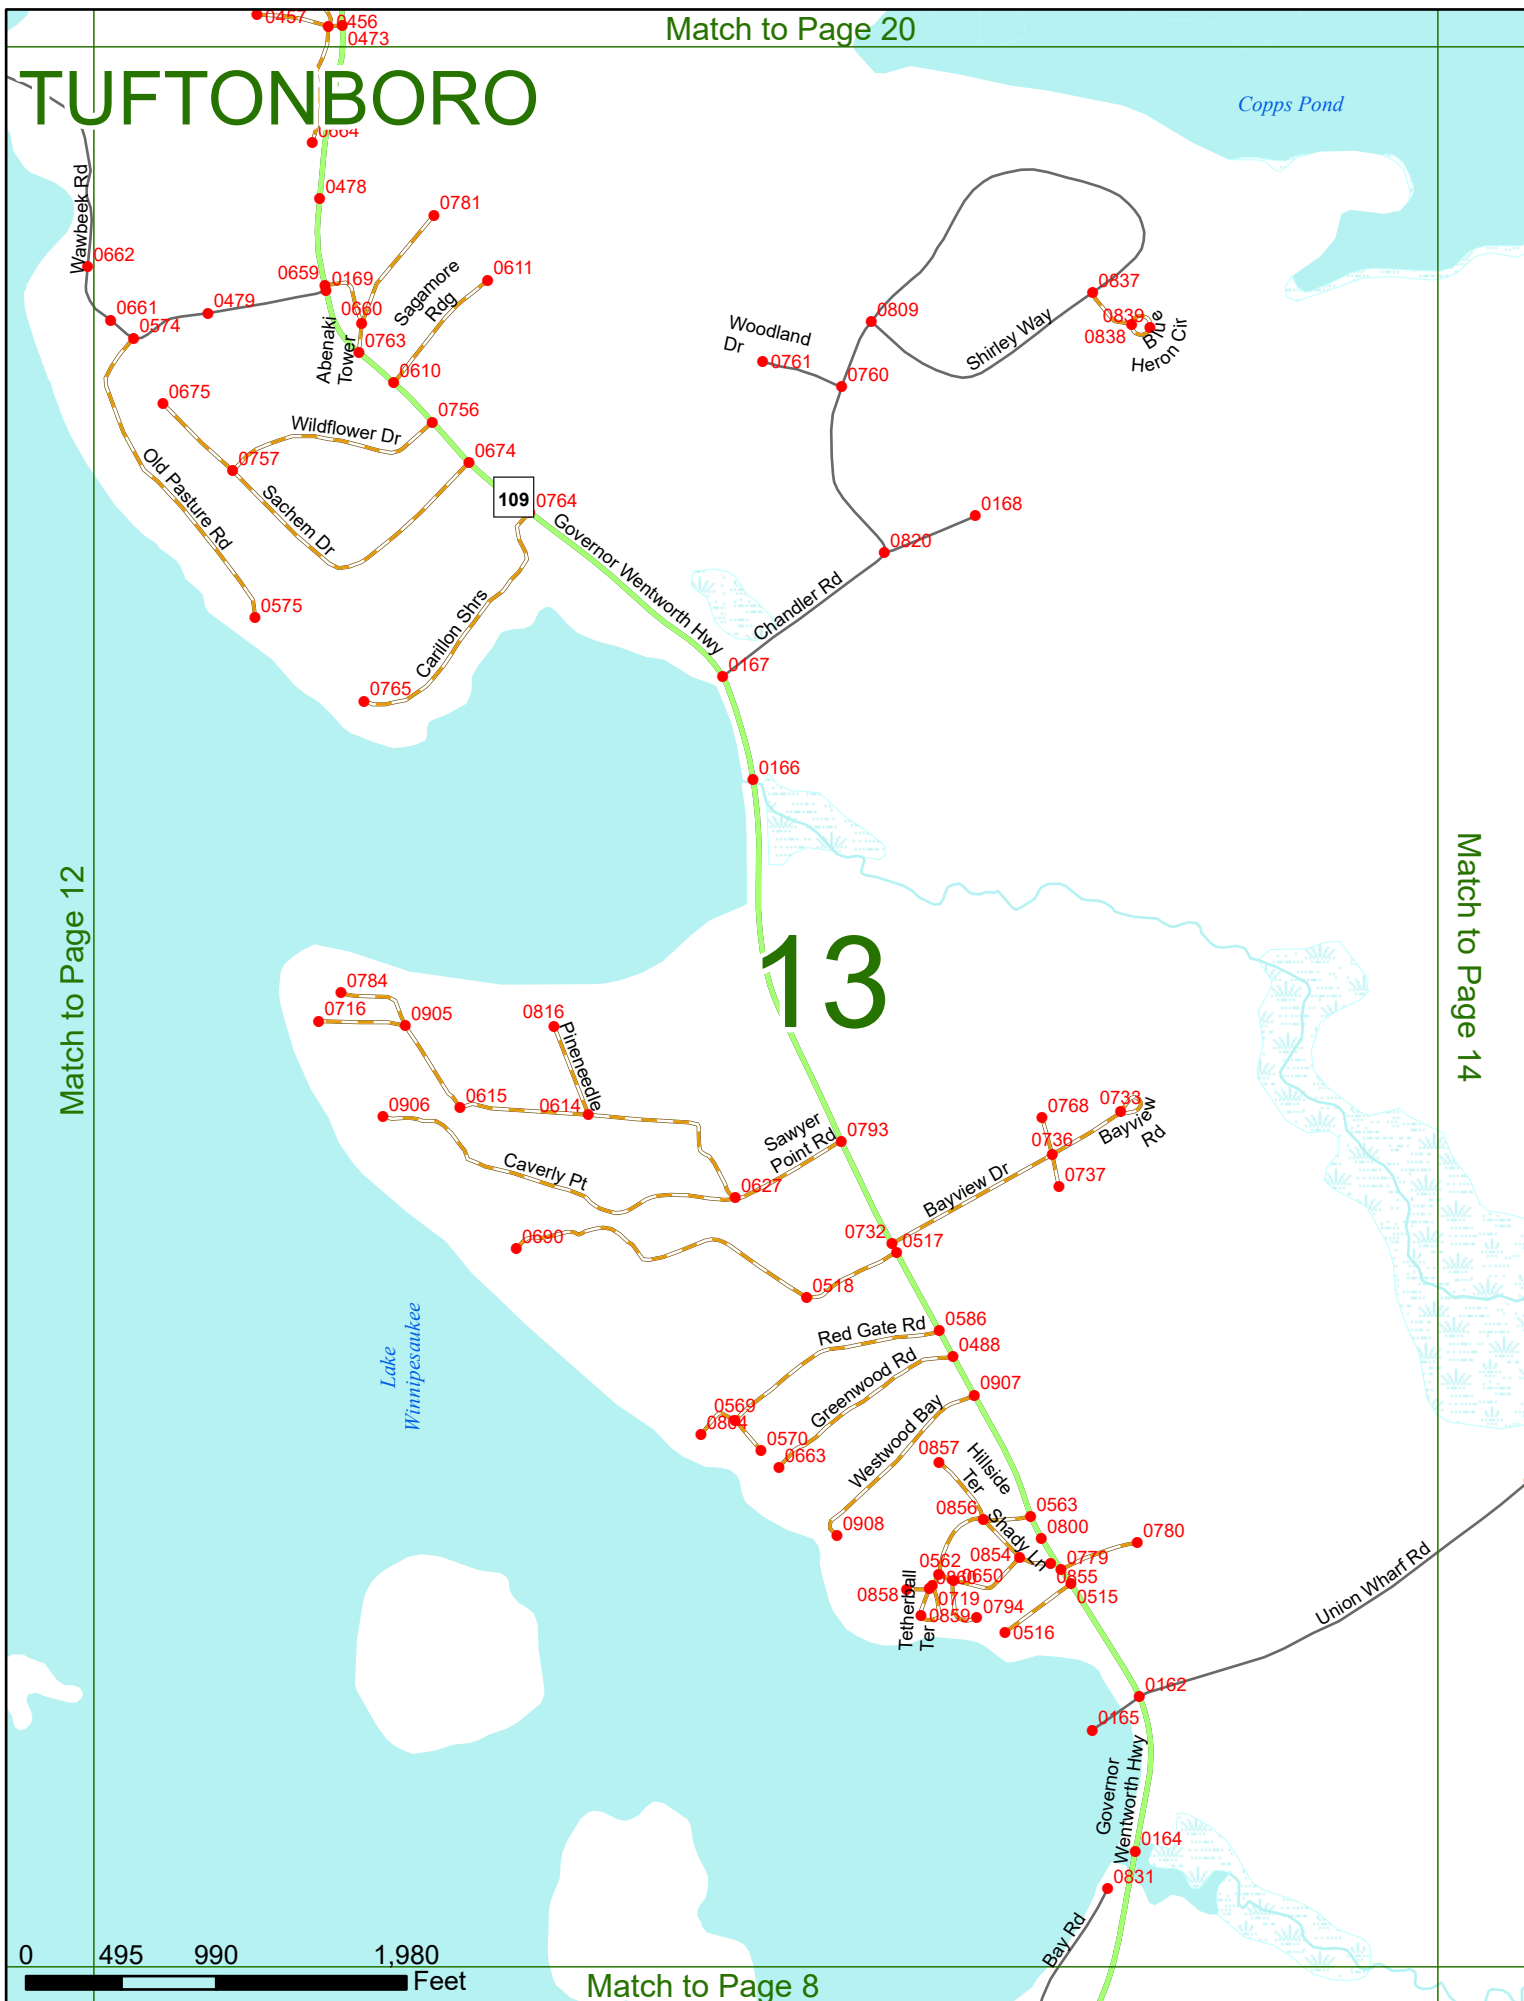

TUFTONBORO

Copps Pond

Match to Page 12

Match to Page 14

13