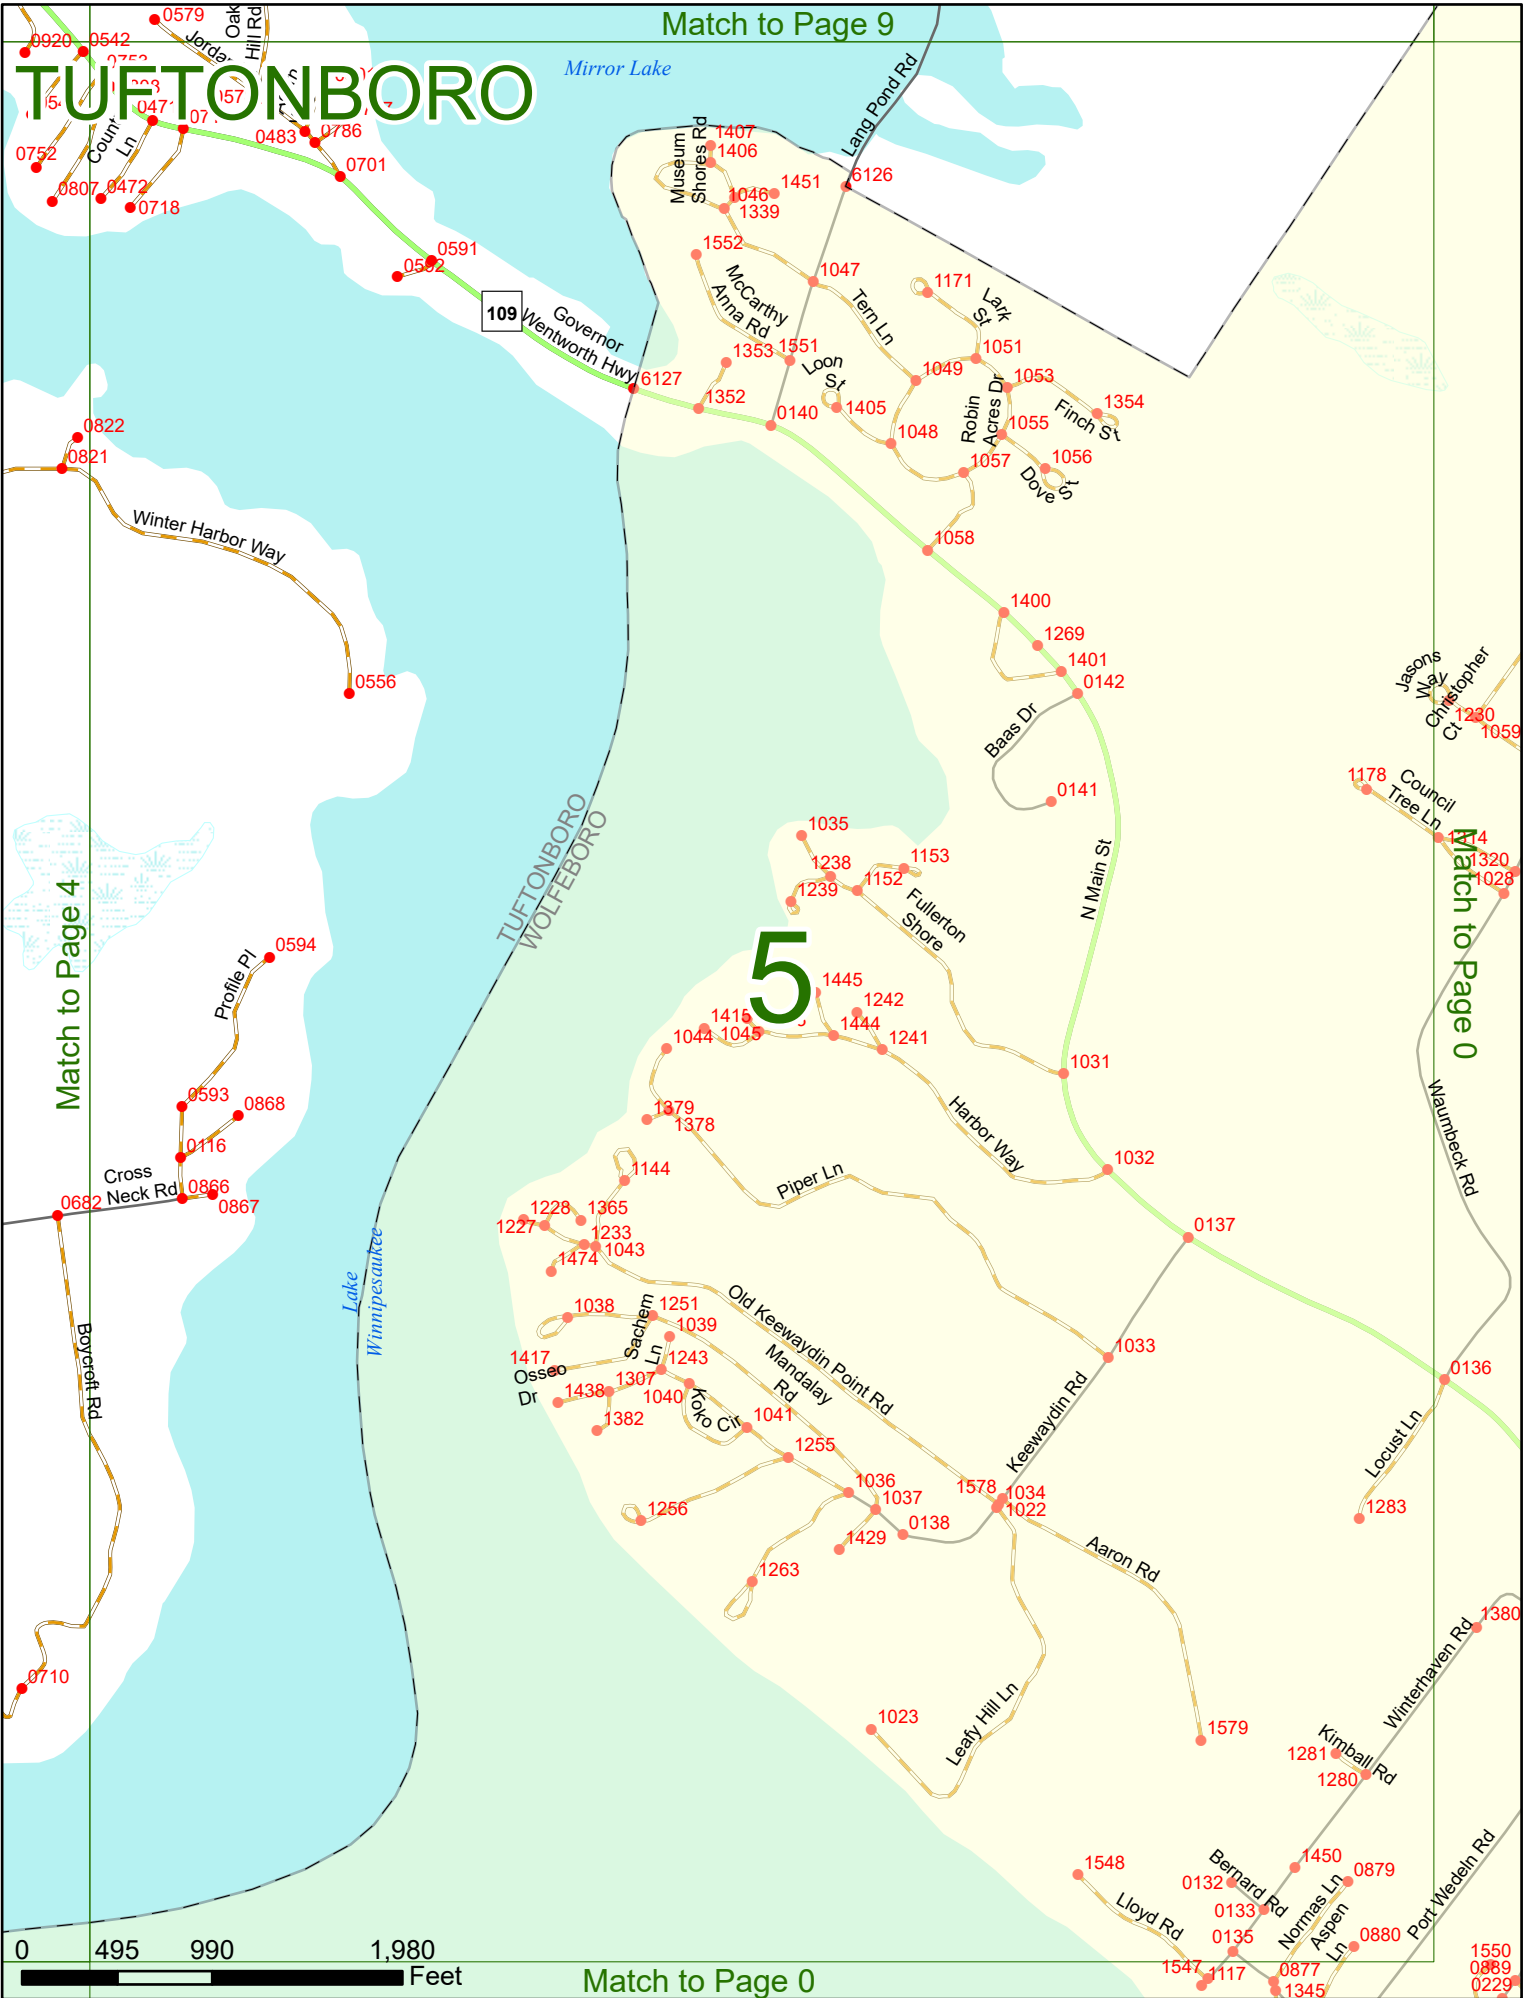

TUFTONBORO

Match to Page 9

Mirror Lake

5

TUFTONBORO
WOLFEBORO

Lake
Wimpisauksee

Match to Page 4

Match to Page 0

0 495 990 1,980 Feet

Match to Page 0

1550
0889
0229