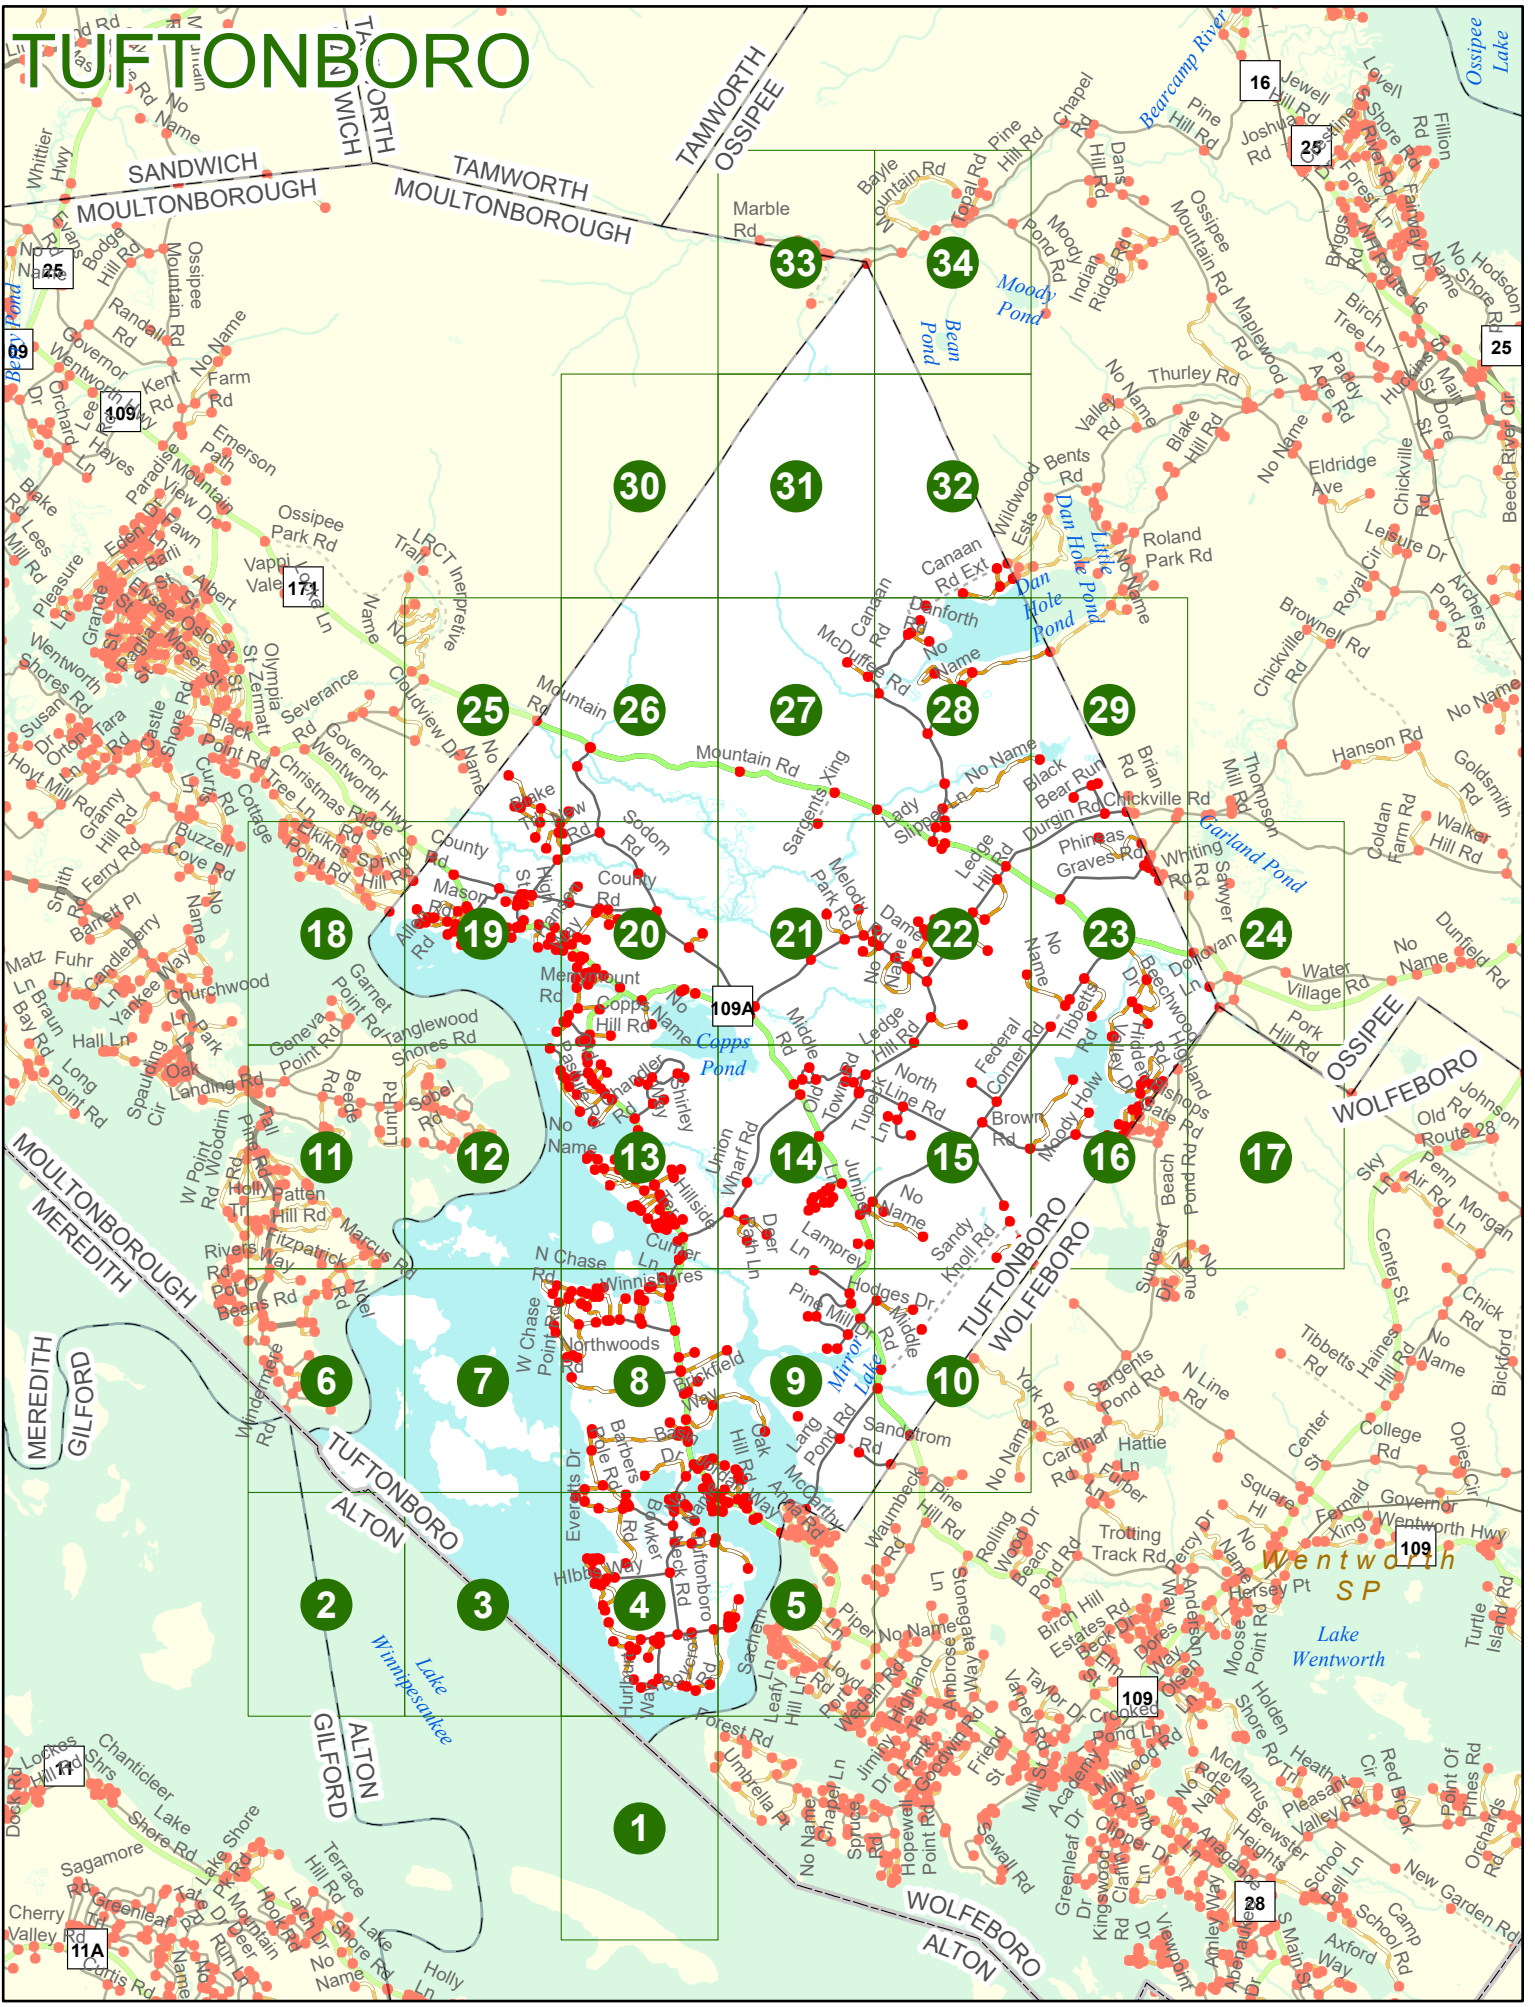

TUFTONBORO