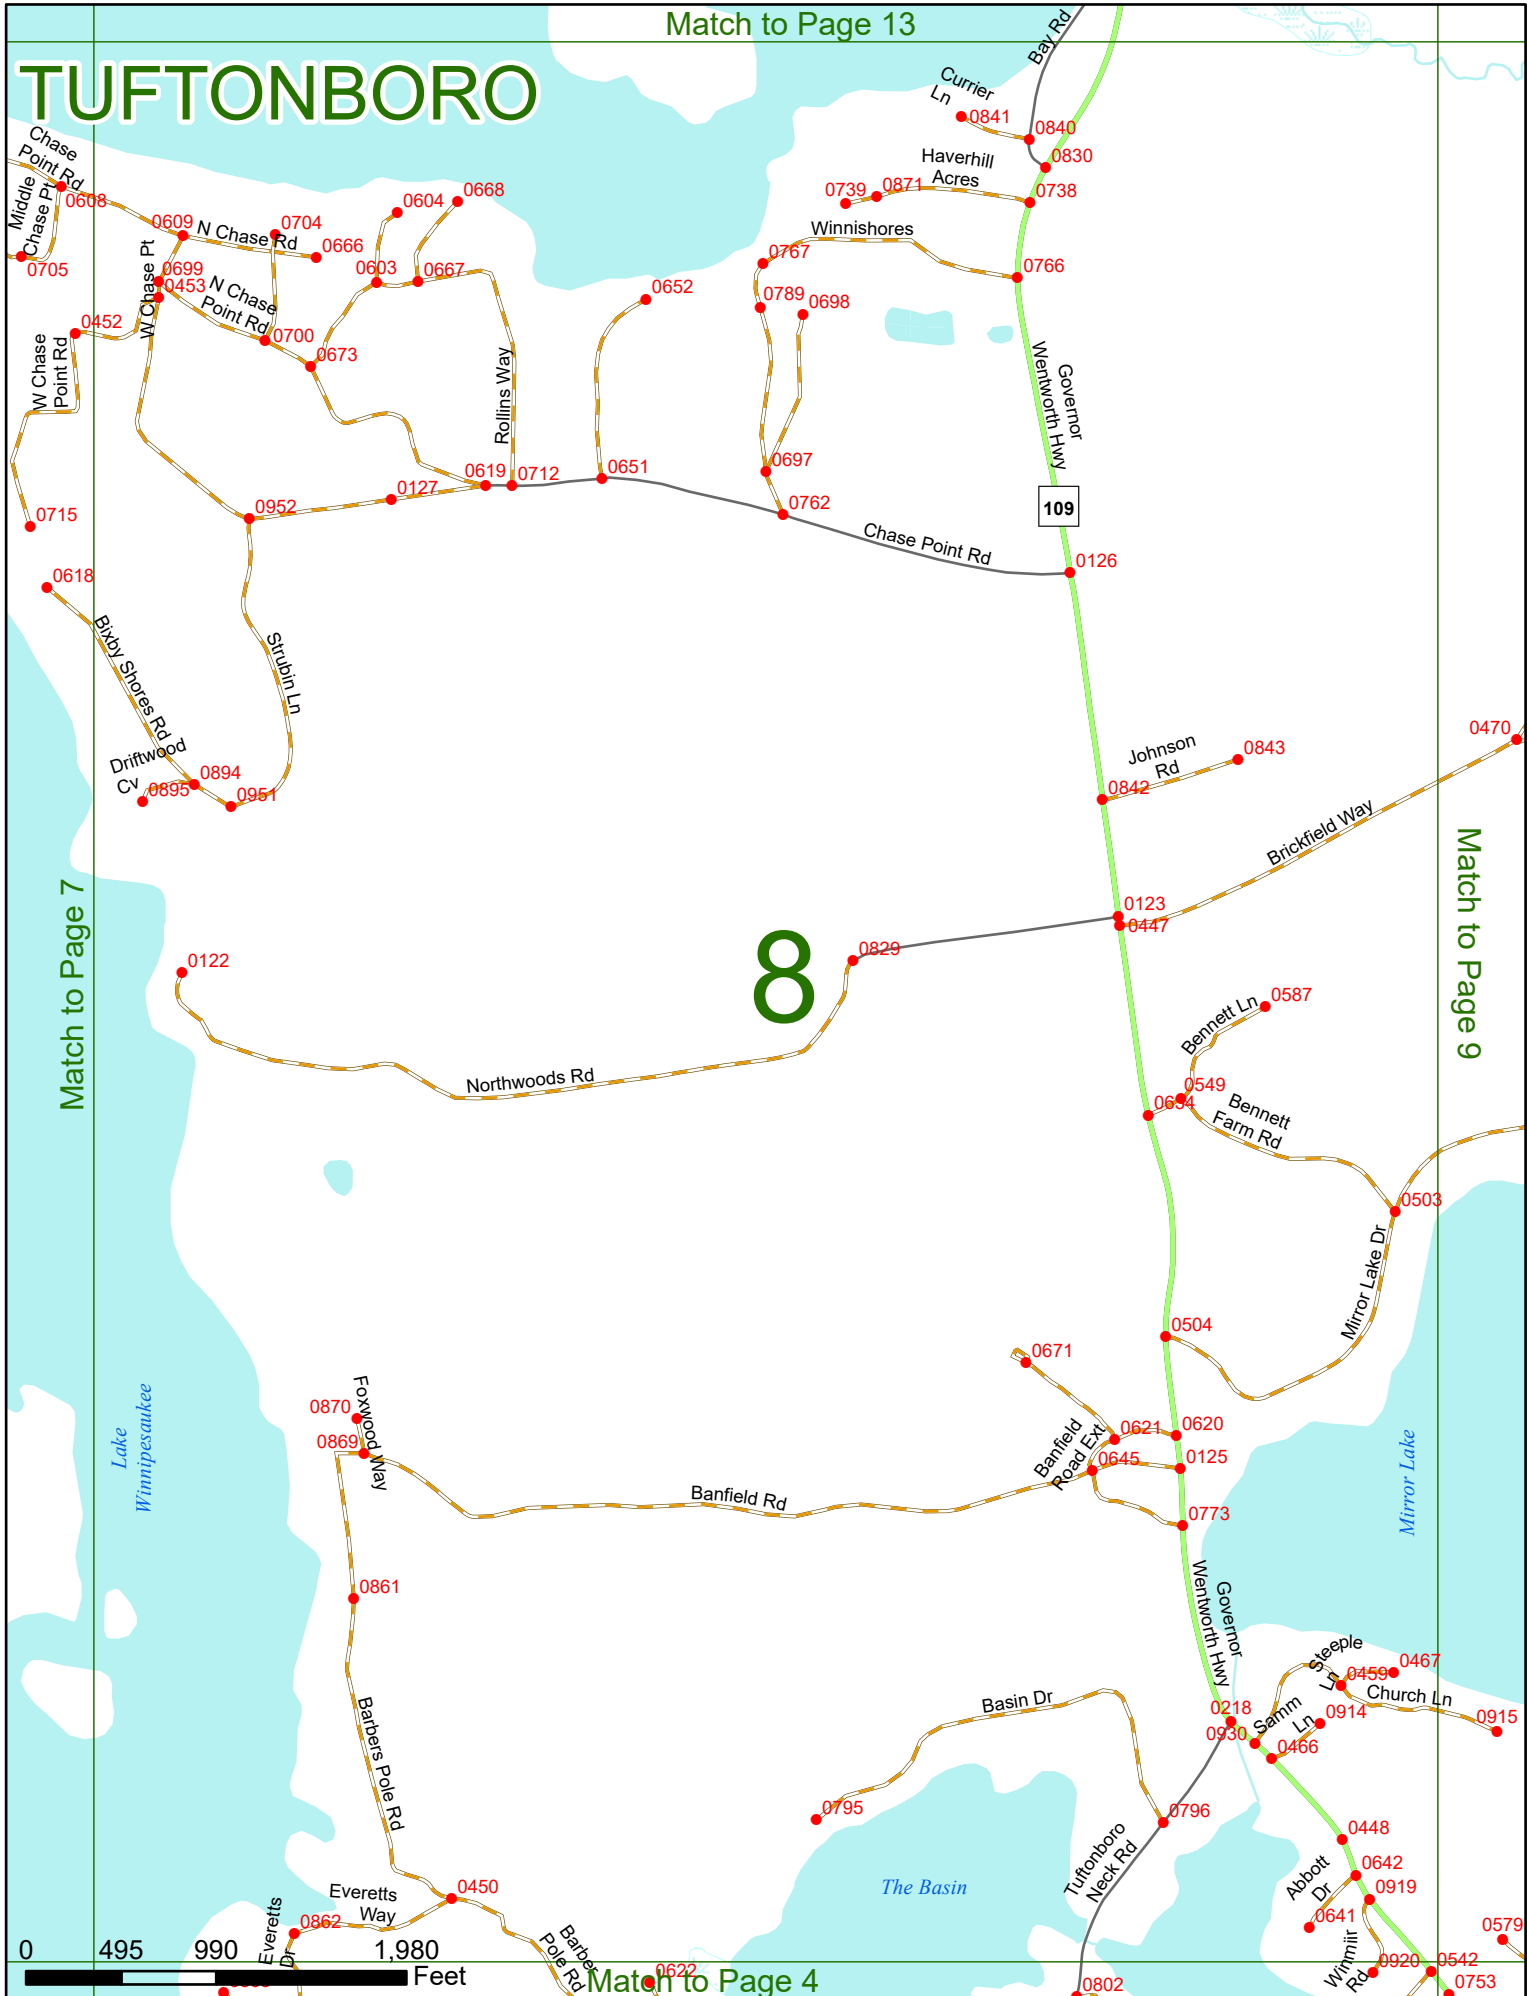

TUFTONBORO

Match to Page 7

Match to Page 9

8

0 495 990 1,980 Feet

Match to Page 4