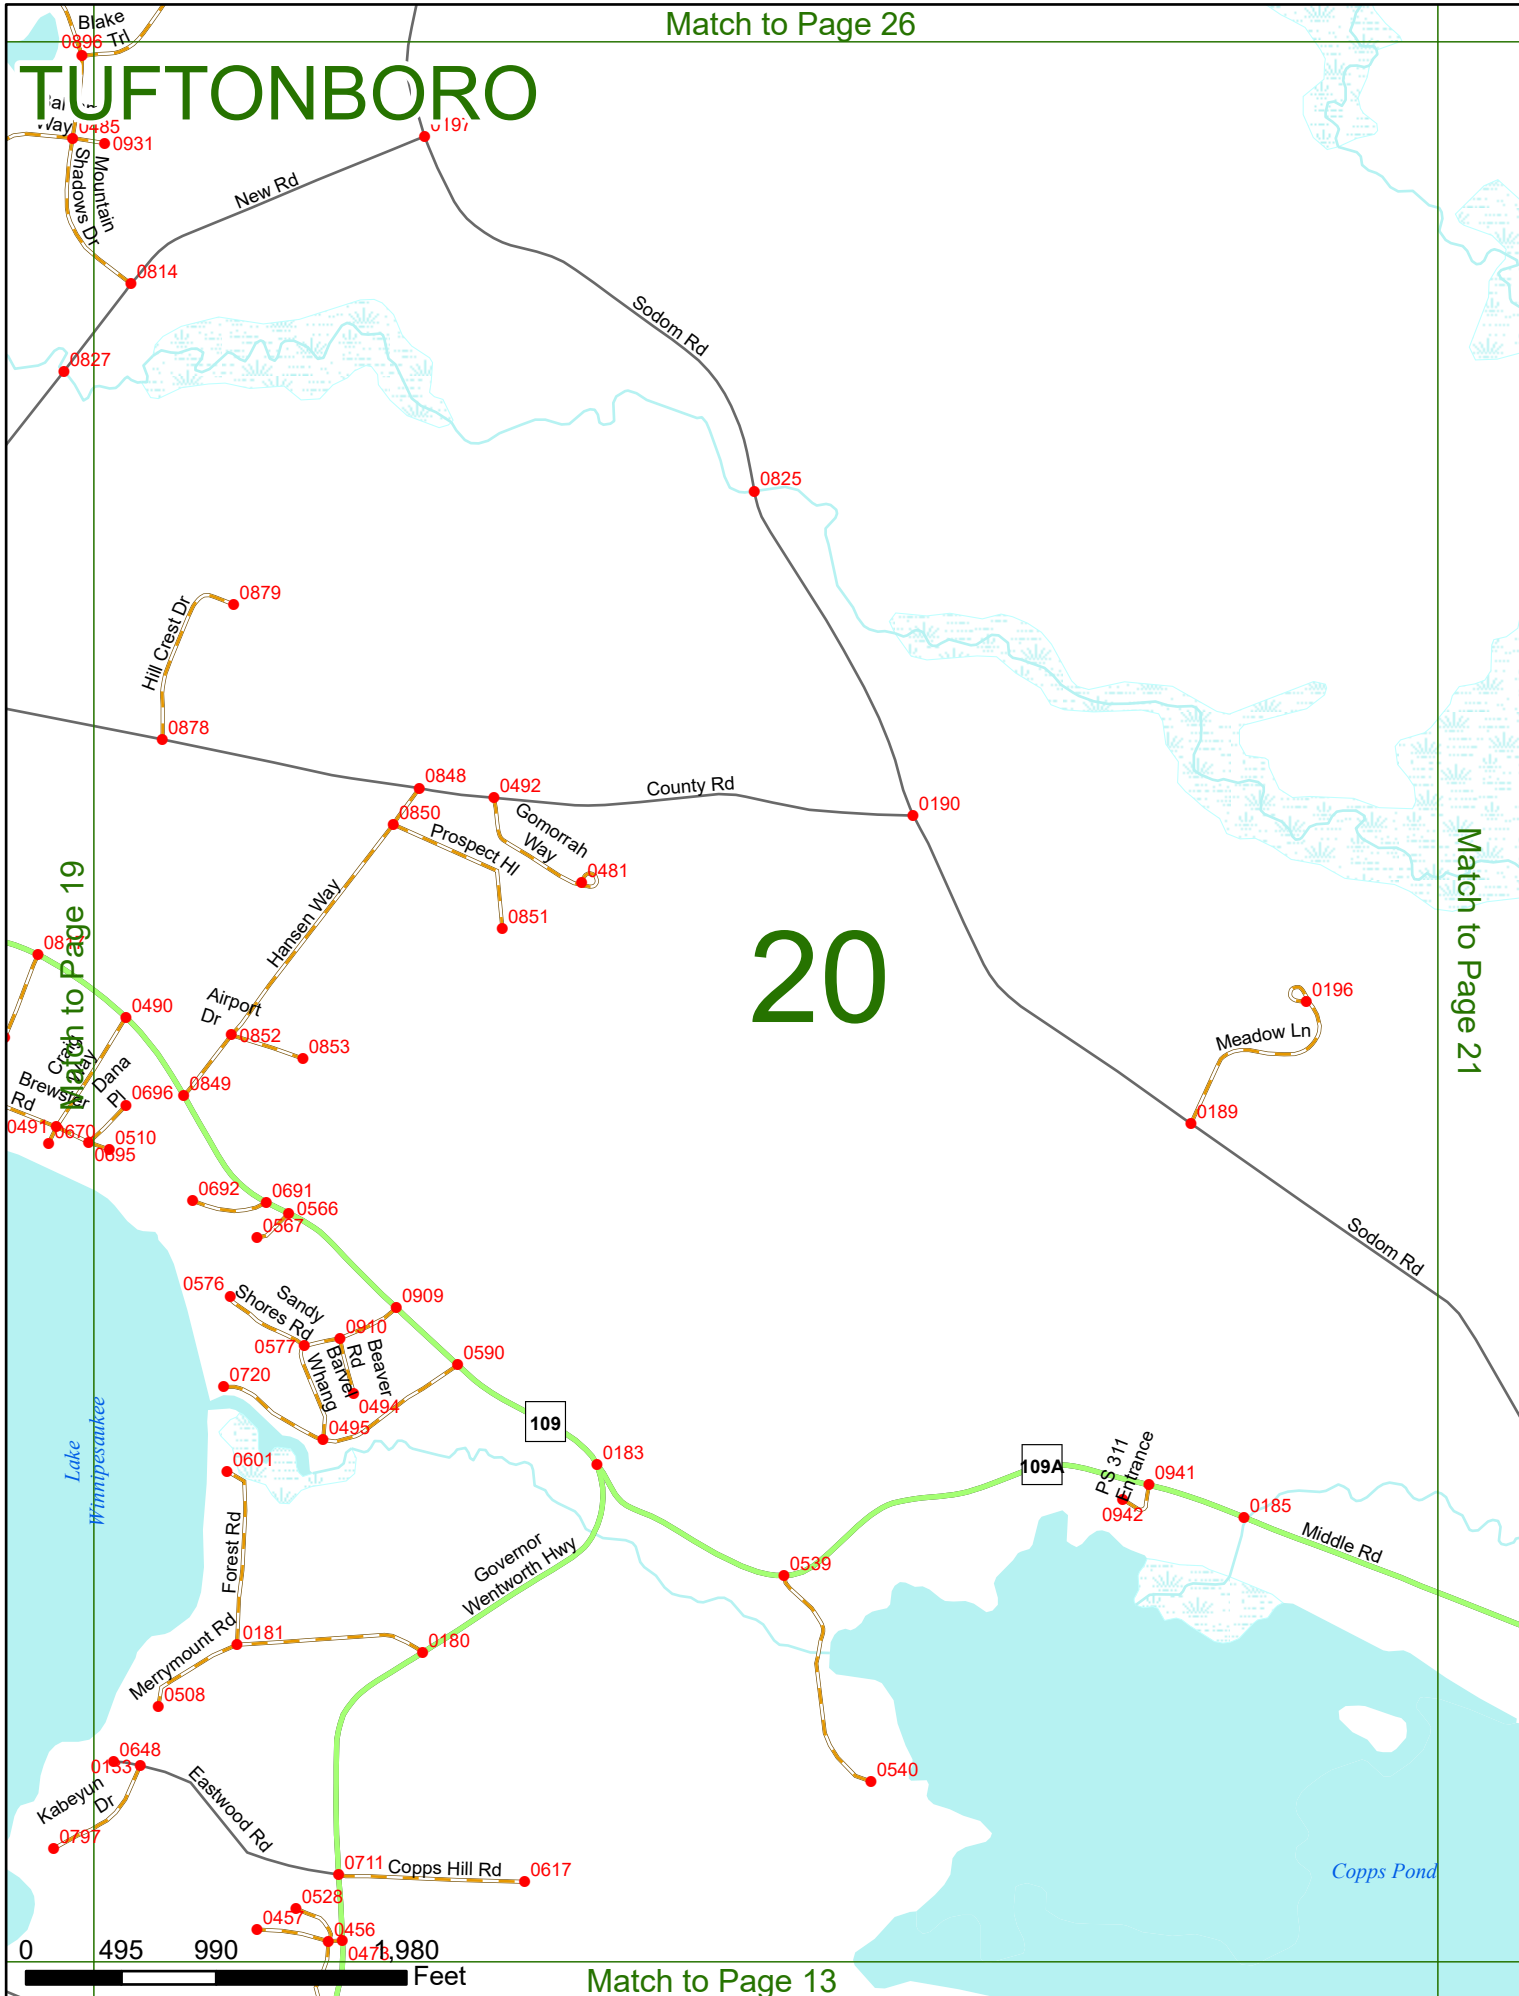

TUFTONBORO

20