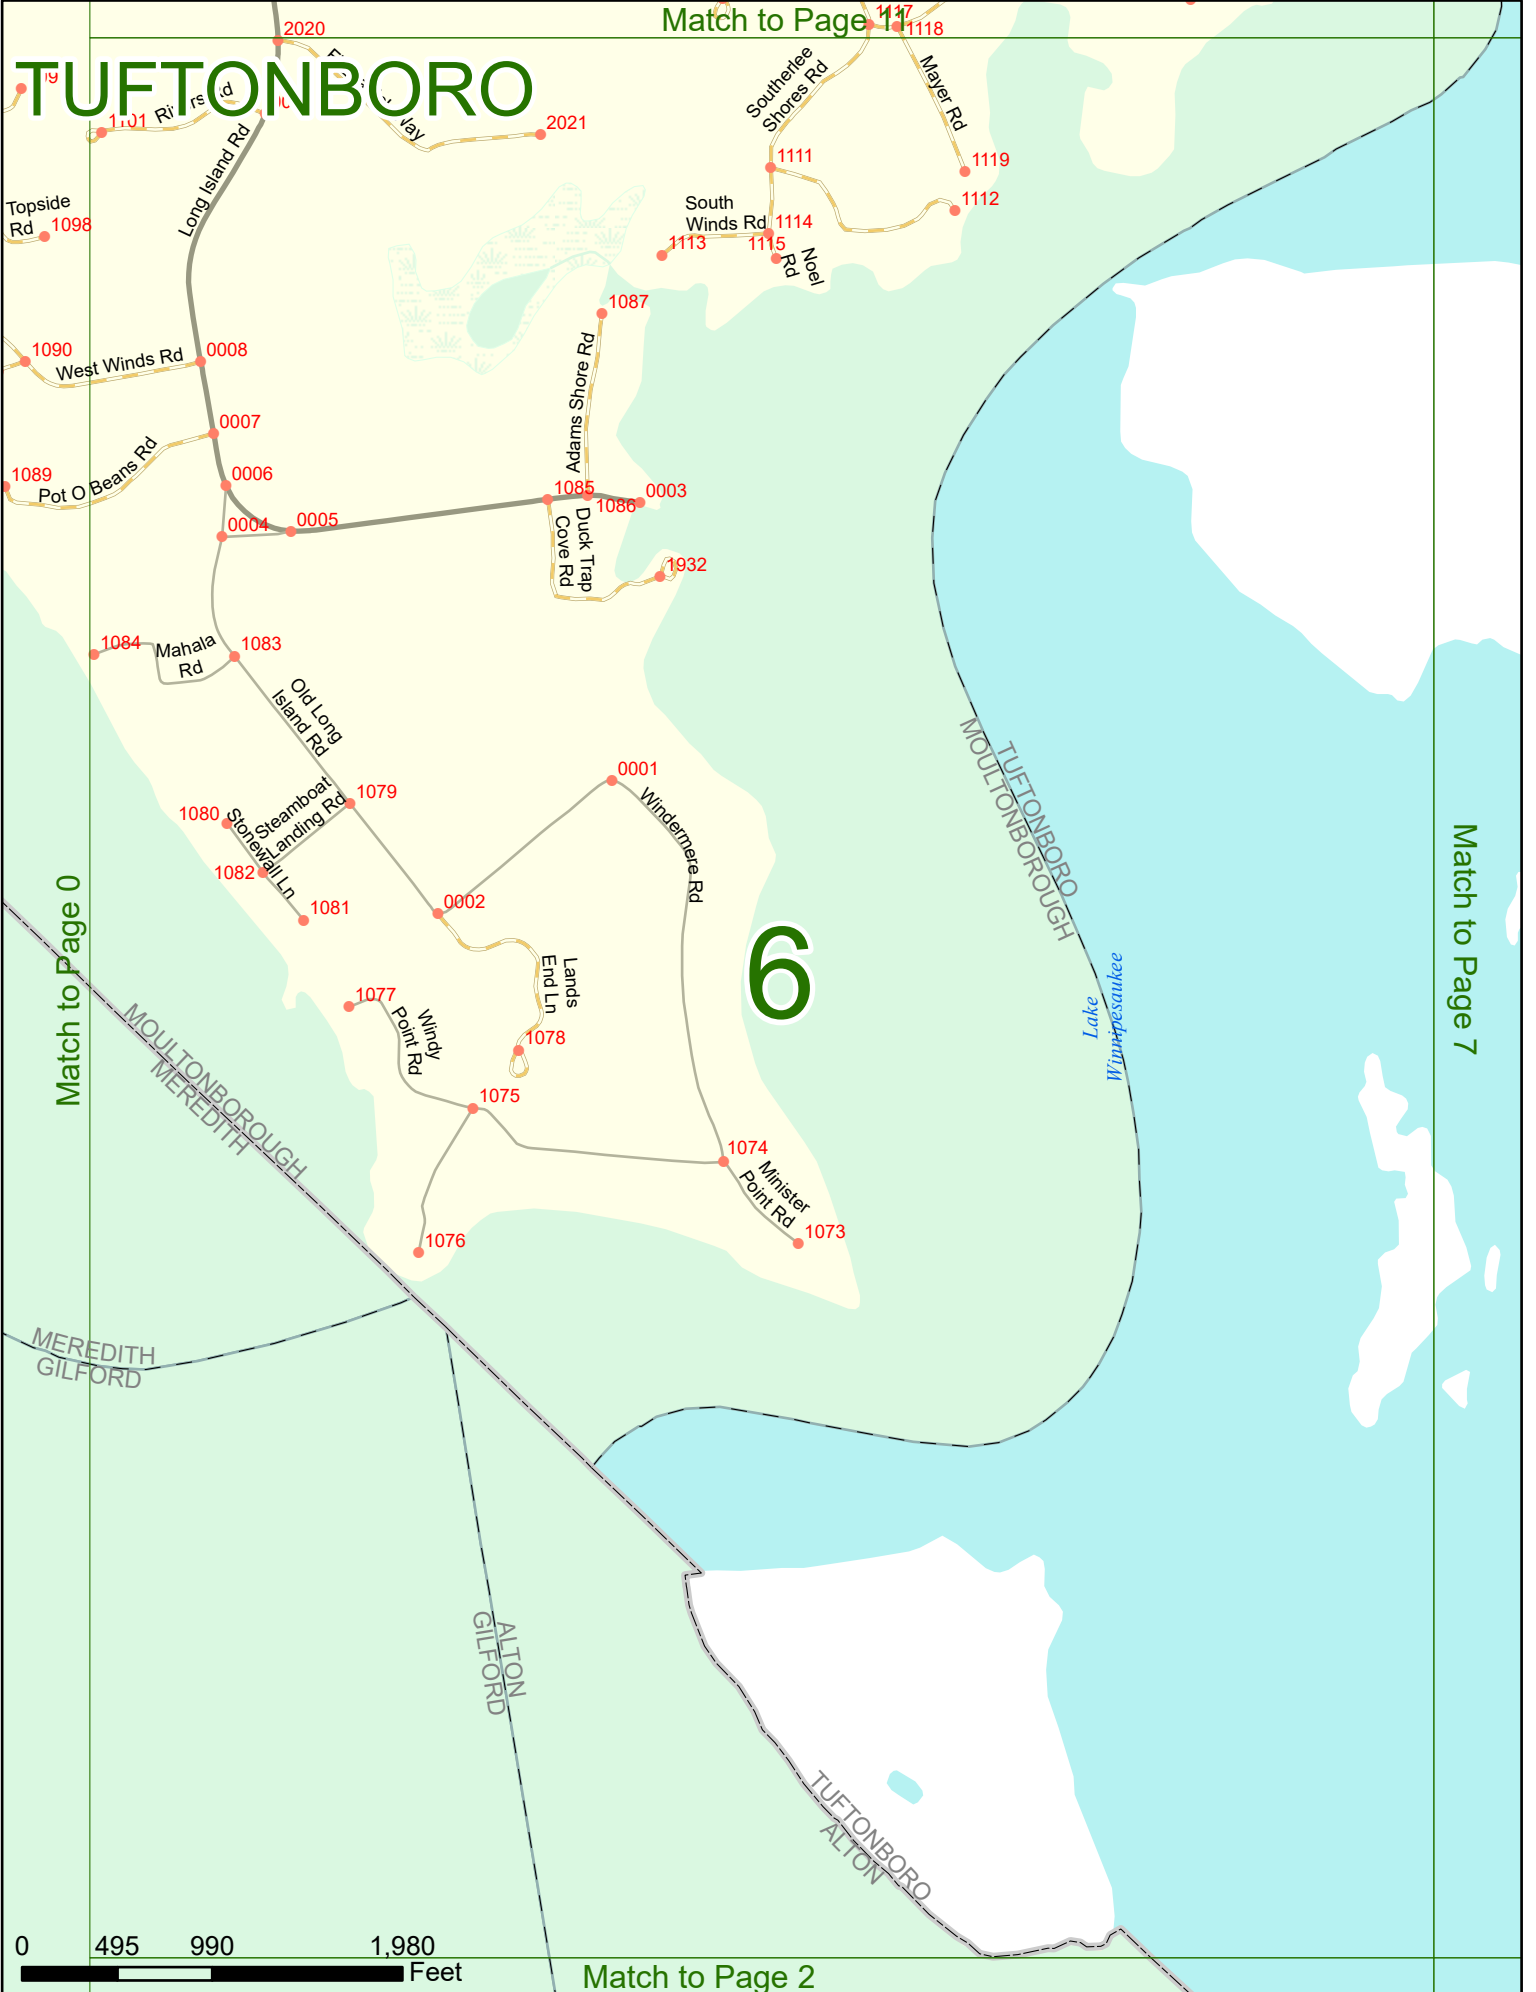

TUFTONBORO

Match to Page 11

Match to Page 0

Match to Page 7

6

0 495 990 1,980 Feet

Match to Page 2