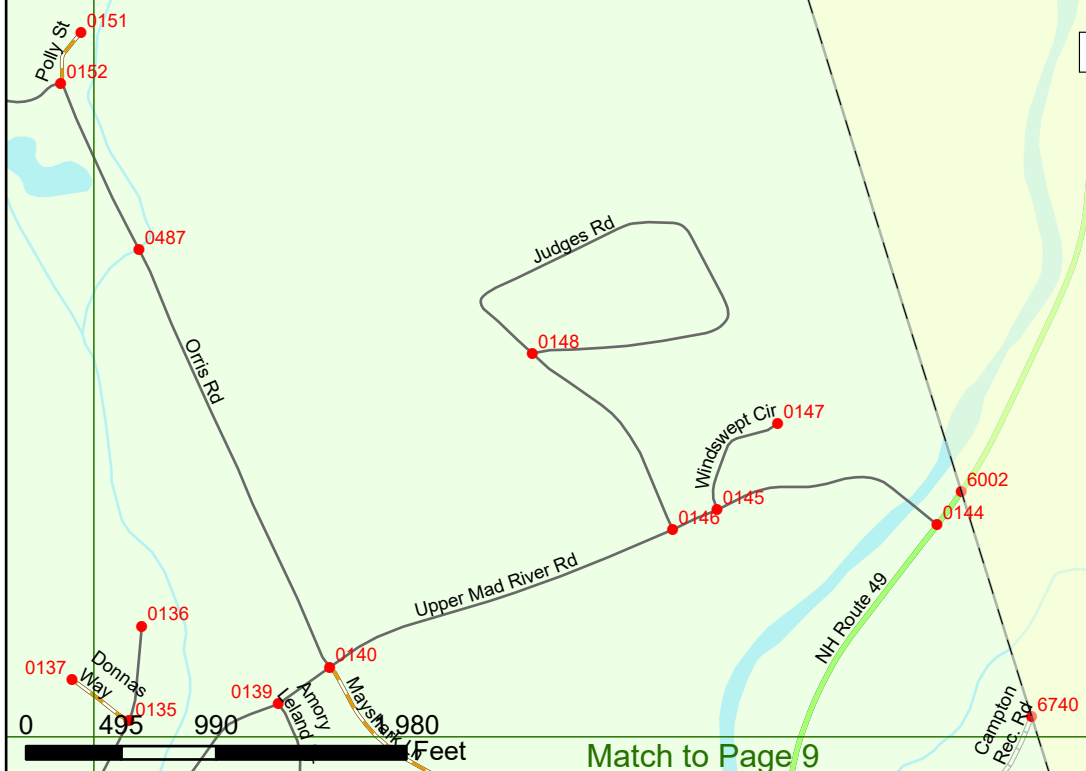

THORNTON

WATERVILLE VALLEY
THORNTON

17

White Mountain NF

Match to Page 0

Match to Page 16