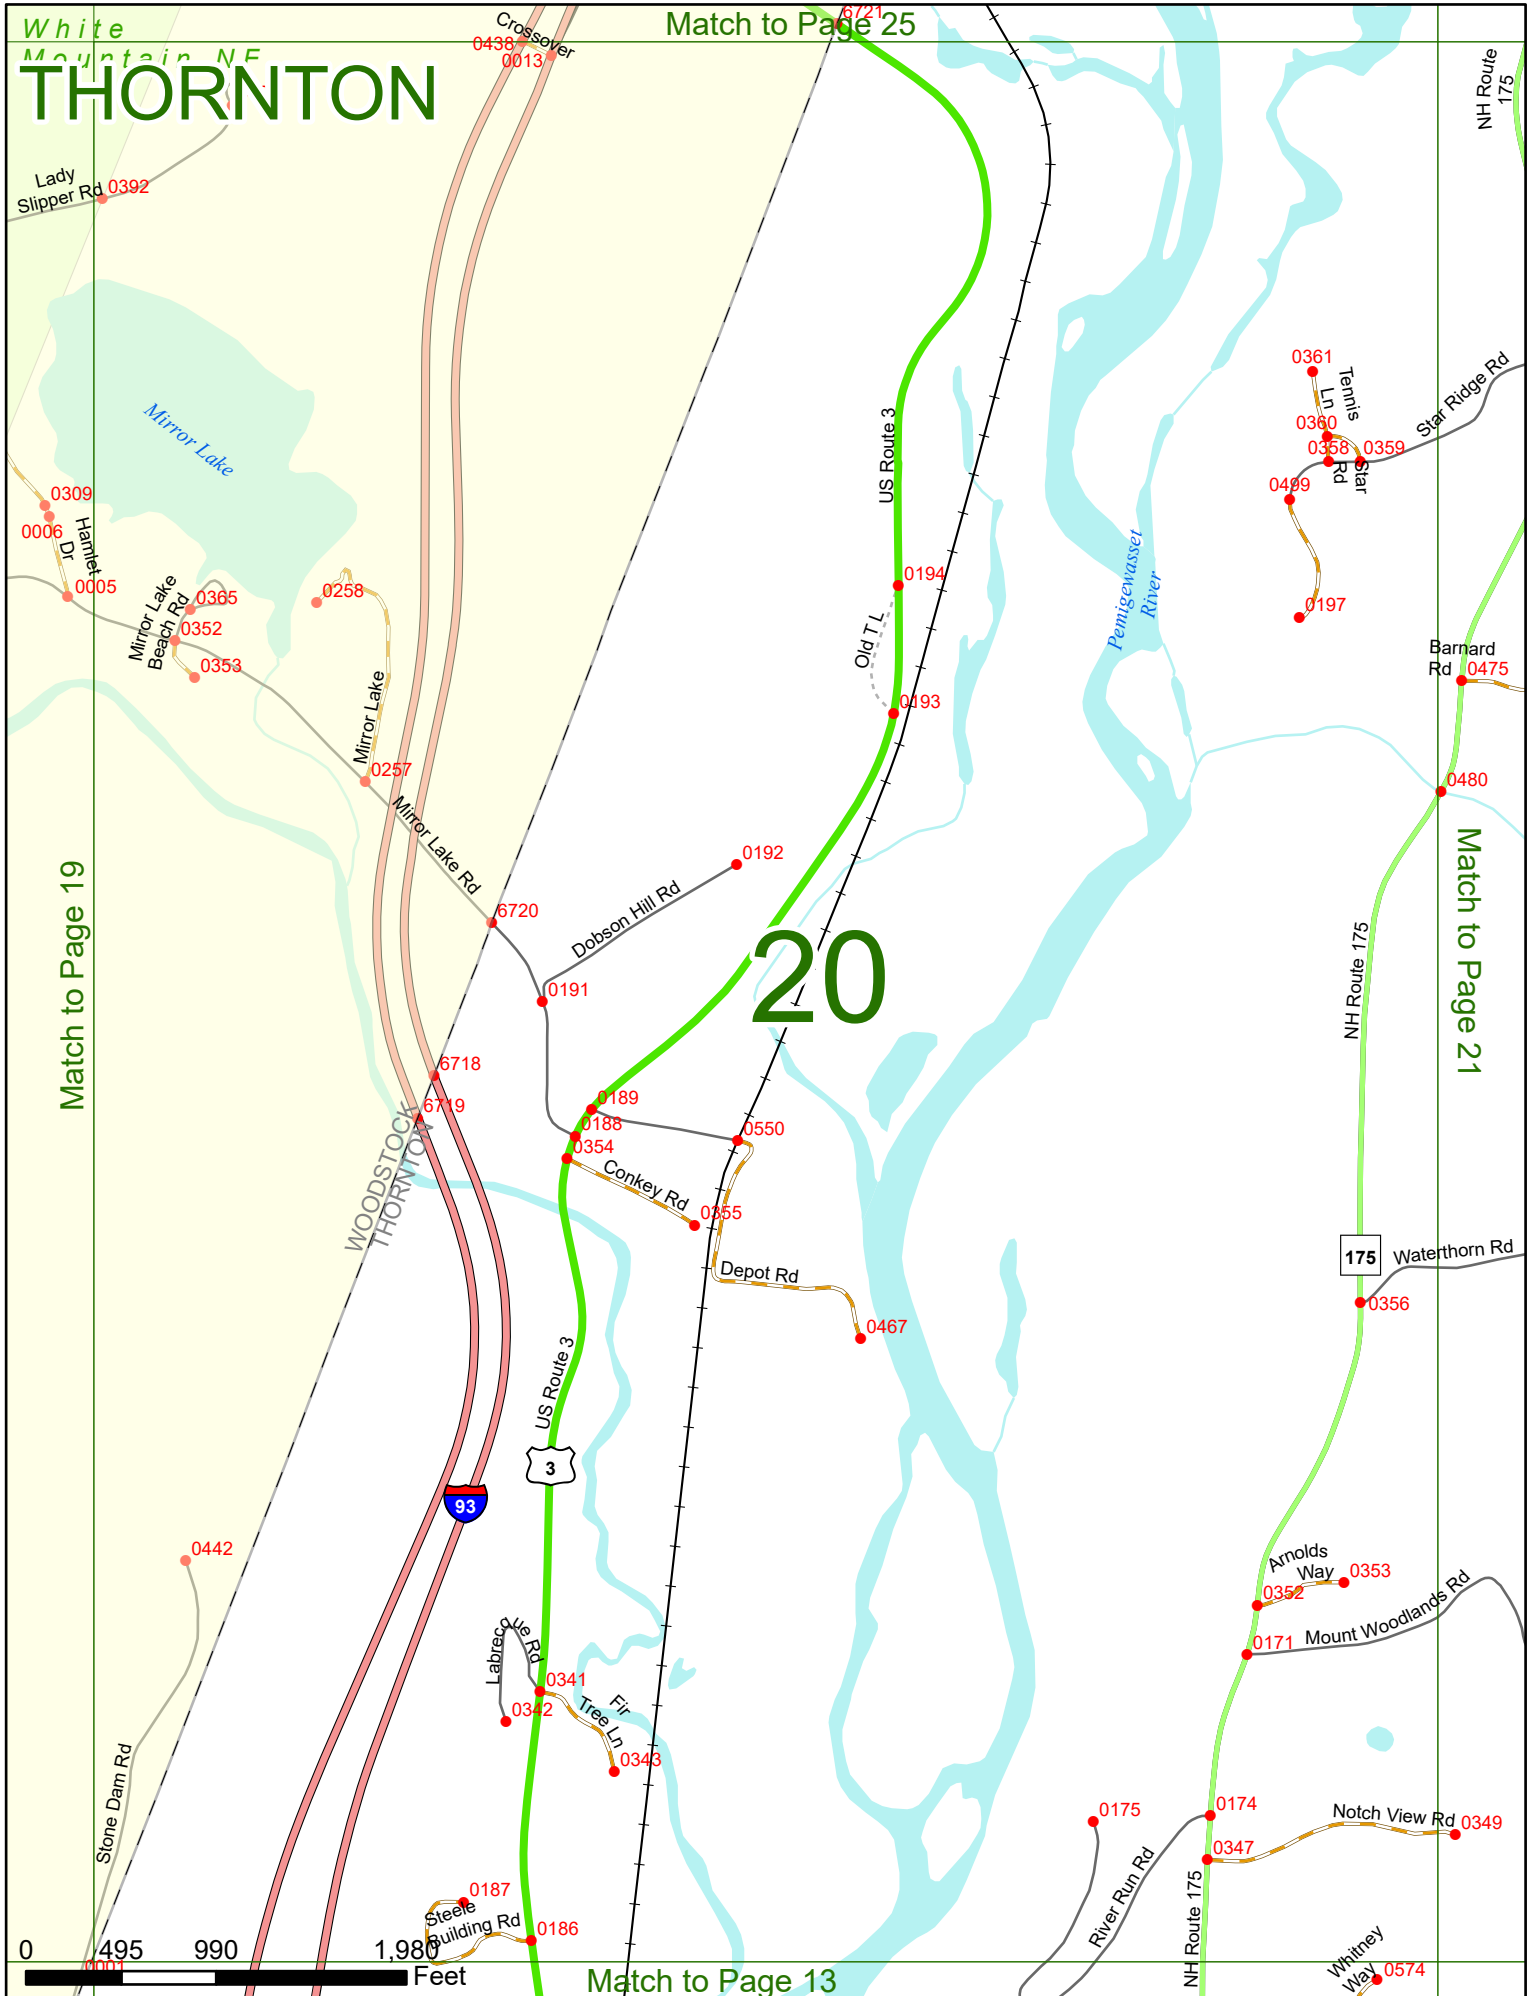

White Mountain NE
THORNTON

Match to Page 25

NH Route 175

Lady Slipper Rd 0392

Crossover 0438 0013

0309
0006
0005
Hanket Dr

Mirror Lake Beach Rd 0365
0352
0353

0258

Mirror Lake
0257
Mirror Lake Rd

6720

Dobson Hill Rd 0192
0191

US Route 3
Old T.L.
0194
0193

0361
0360
0358
0359
Tennis Ln Rd
Star Rd
0499
0197

Star Ridge Rd

Barnard Rd 0475

0480

Match to Page 19

20

Match to Page 21

WOODSTOCK
THORNTON

0189
0188
0354
Conkey Rd
0355

0550
Depot Rd

0467

175 Waterthorn Rd

0356

0442

Stone Dam Rd

Labrecq Rd 0341
0342

Fir Tree Ln 0343

0187
Steele Building Rd
0186

Arnolds Way 0353
0352

0171

Mount Woodlands Rd

0175

0174

Notch View Rd 0349

0347

River Run Rd

Whitney Way 0574

0 495 990

1,980 Feet

Match to Page 13