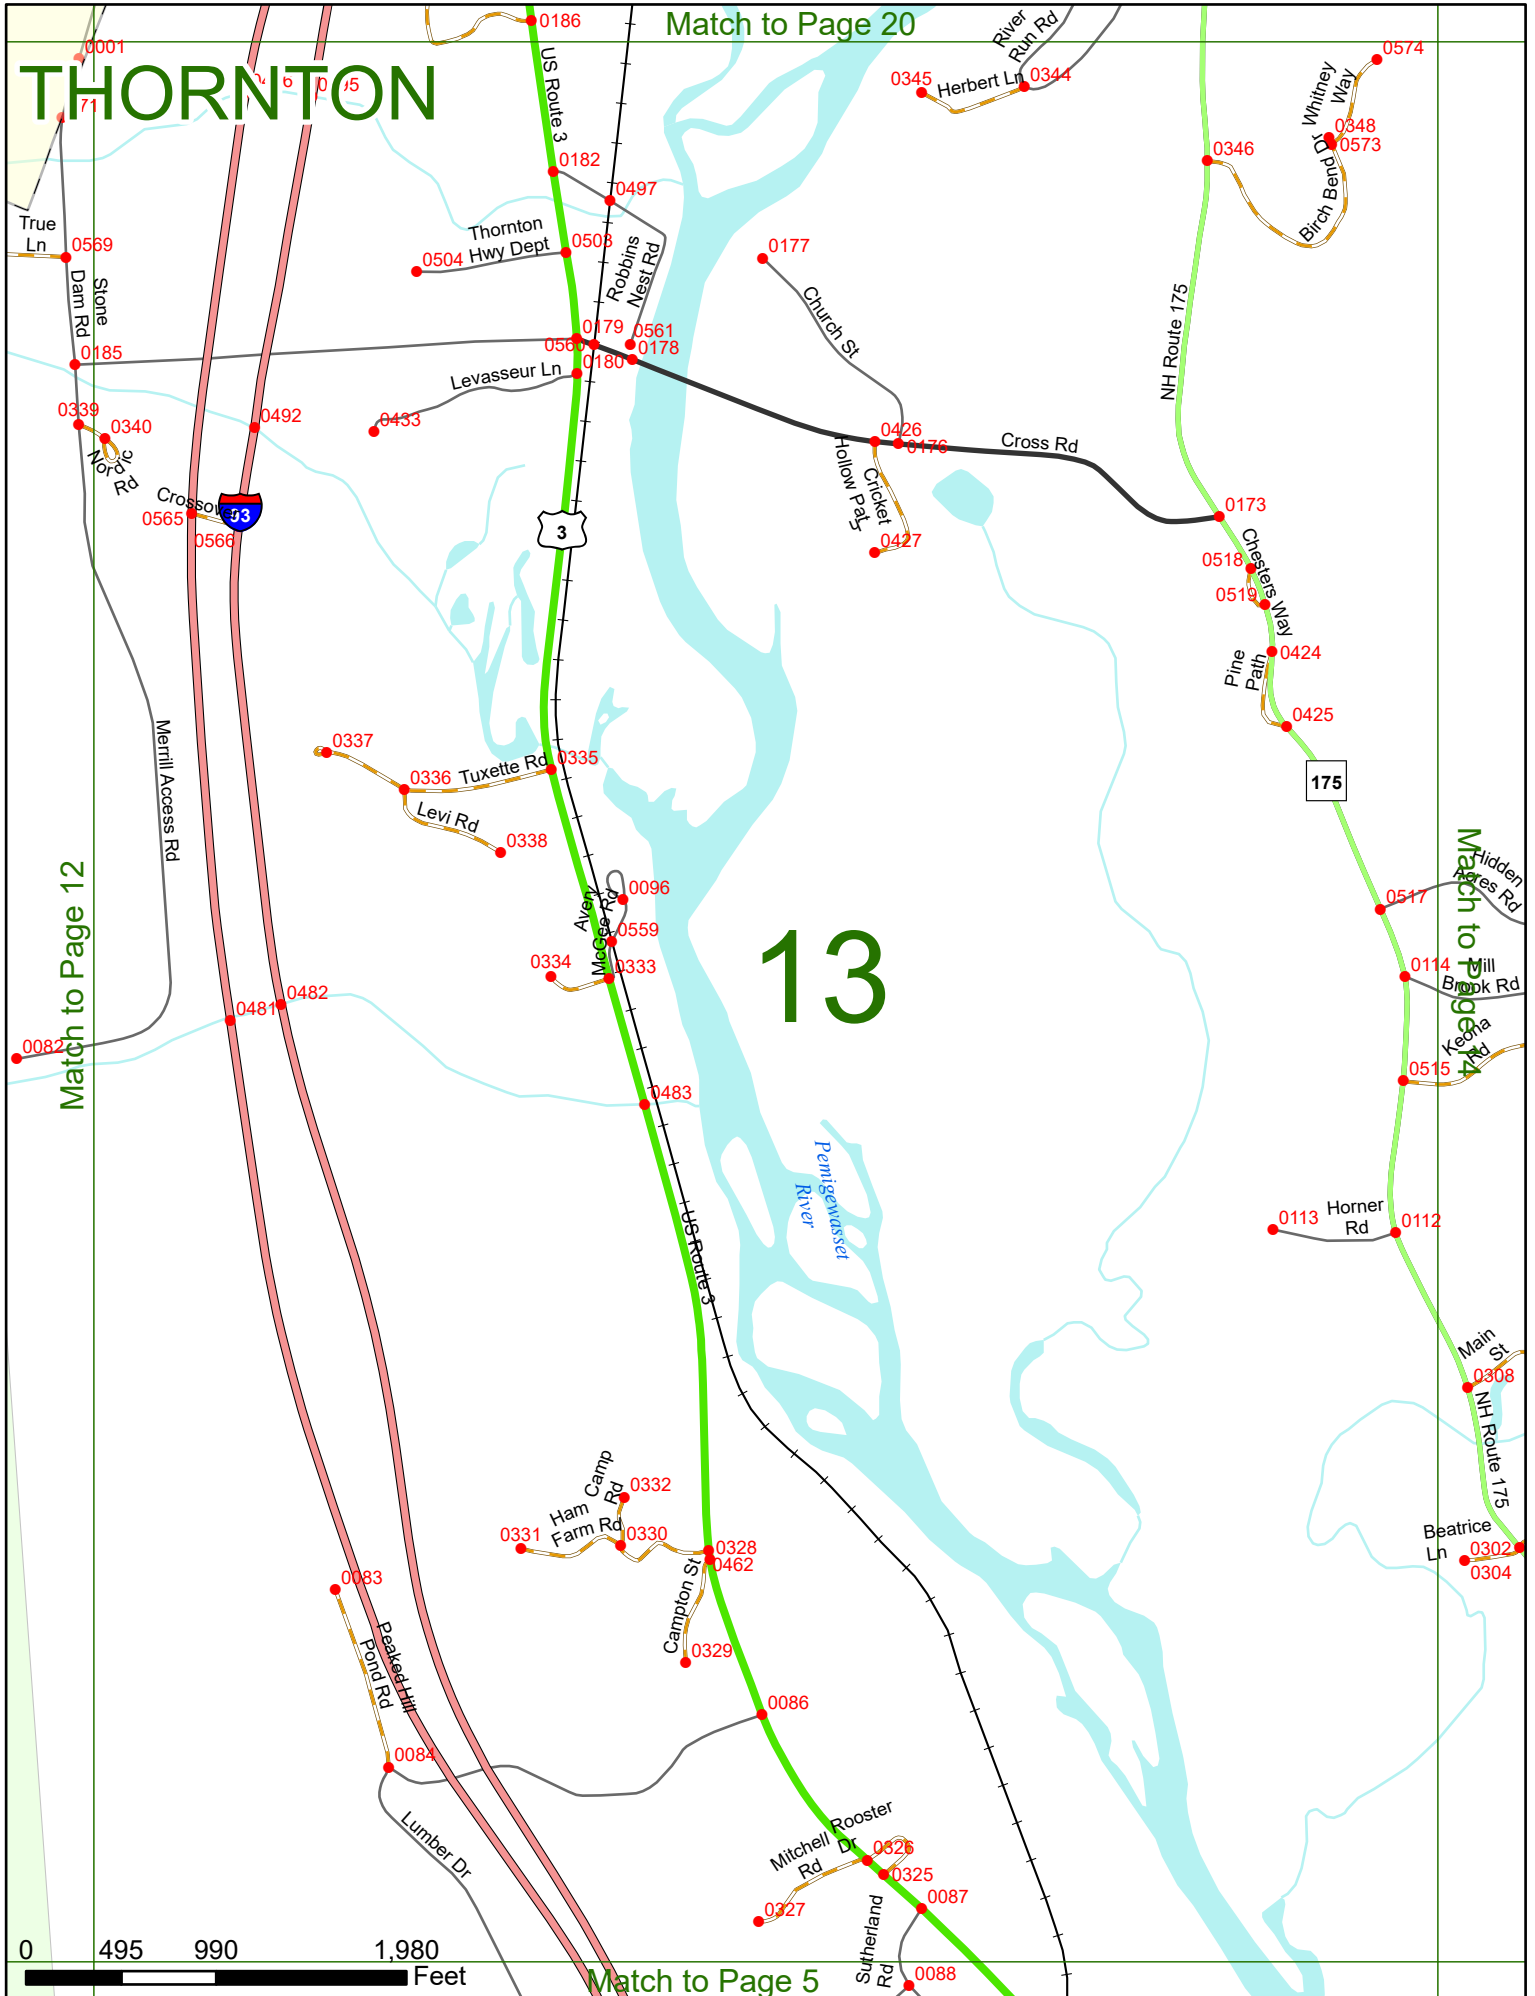

THORNTON

Match to Page 20

13

Match to Page 12

Match to Page 14

Match to Page 5

0 495 990 1,980 Feet