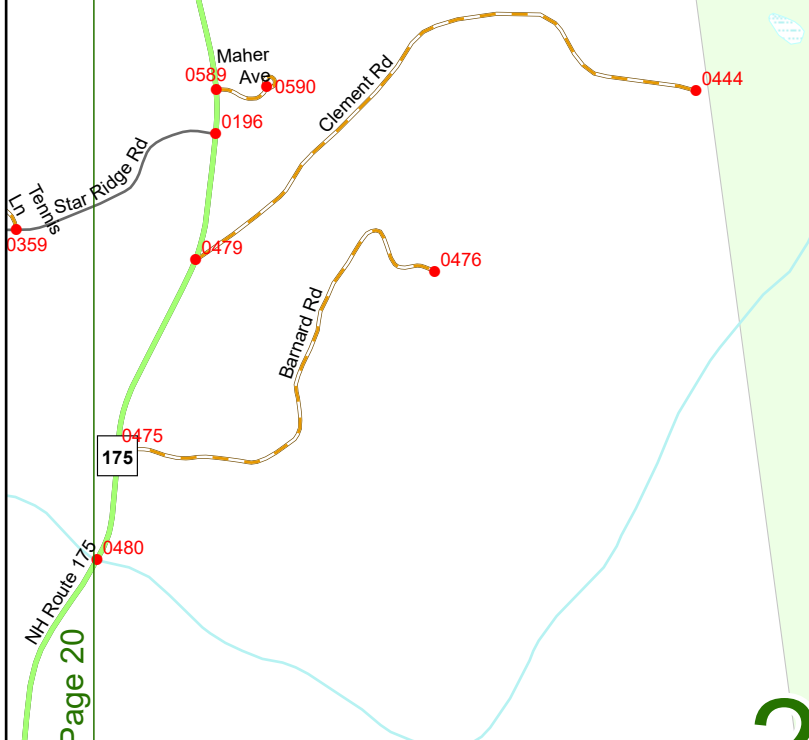

THORNTON

21

White Mountain NF

Match to Page 20

Match to Page 22