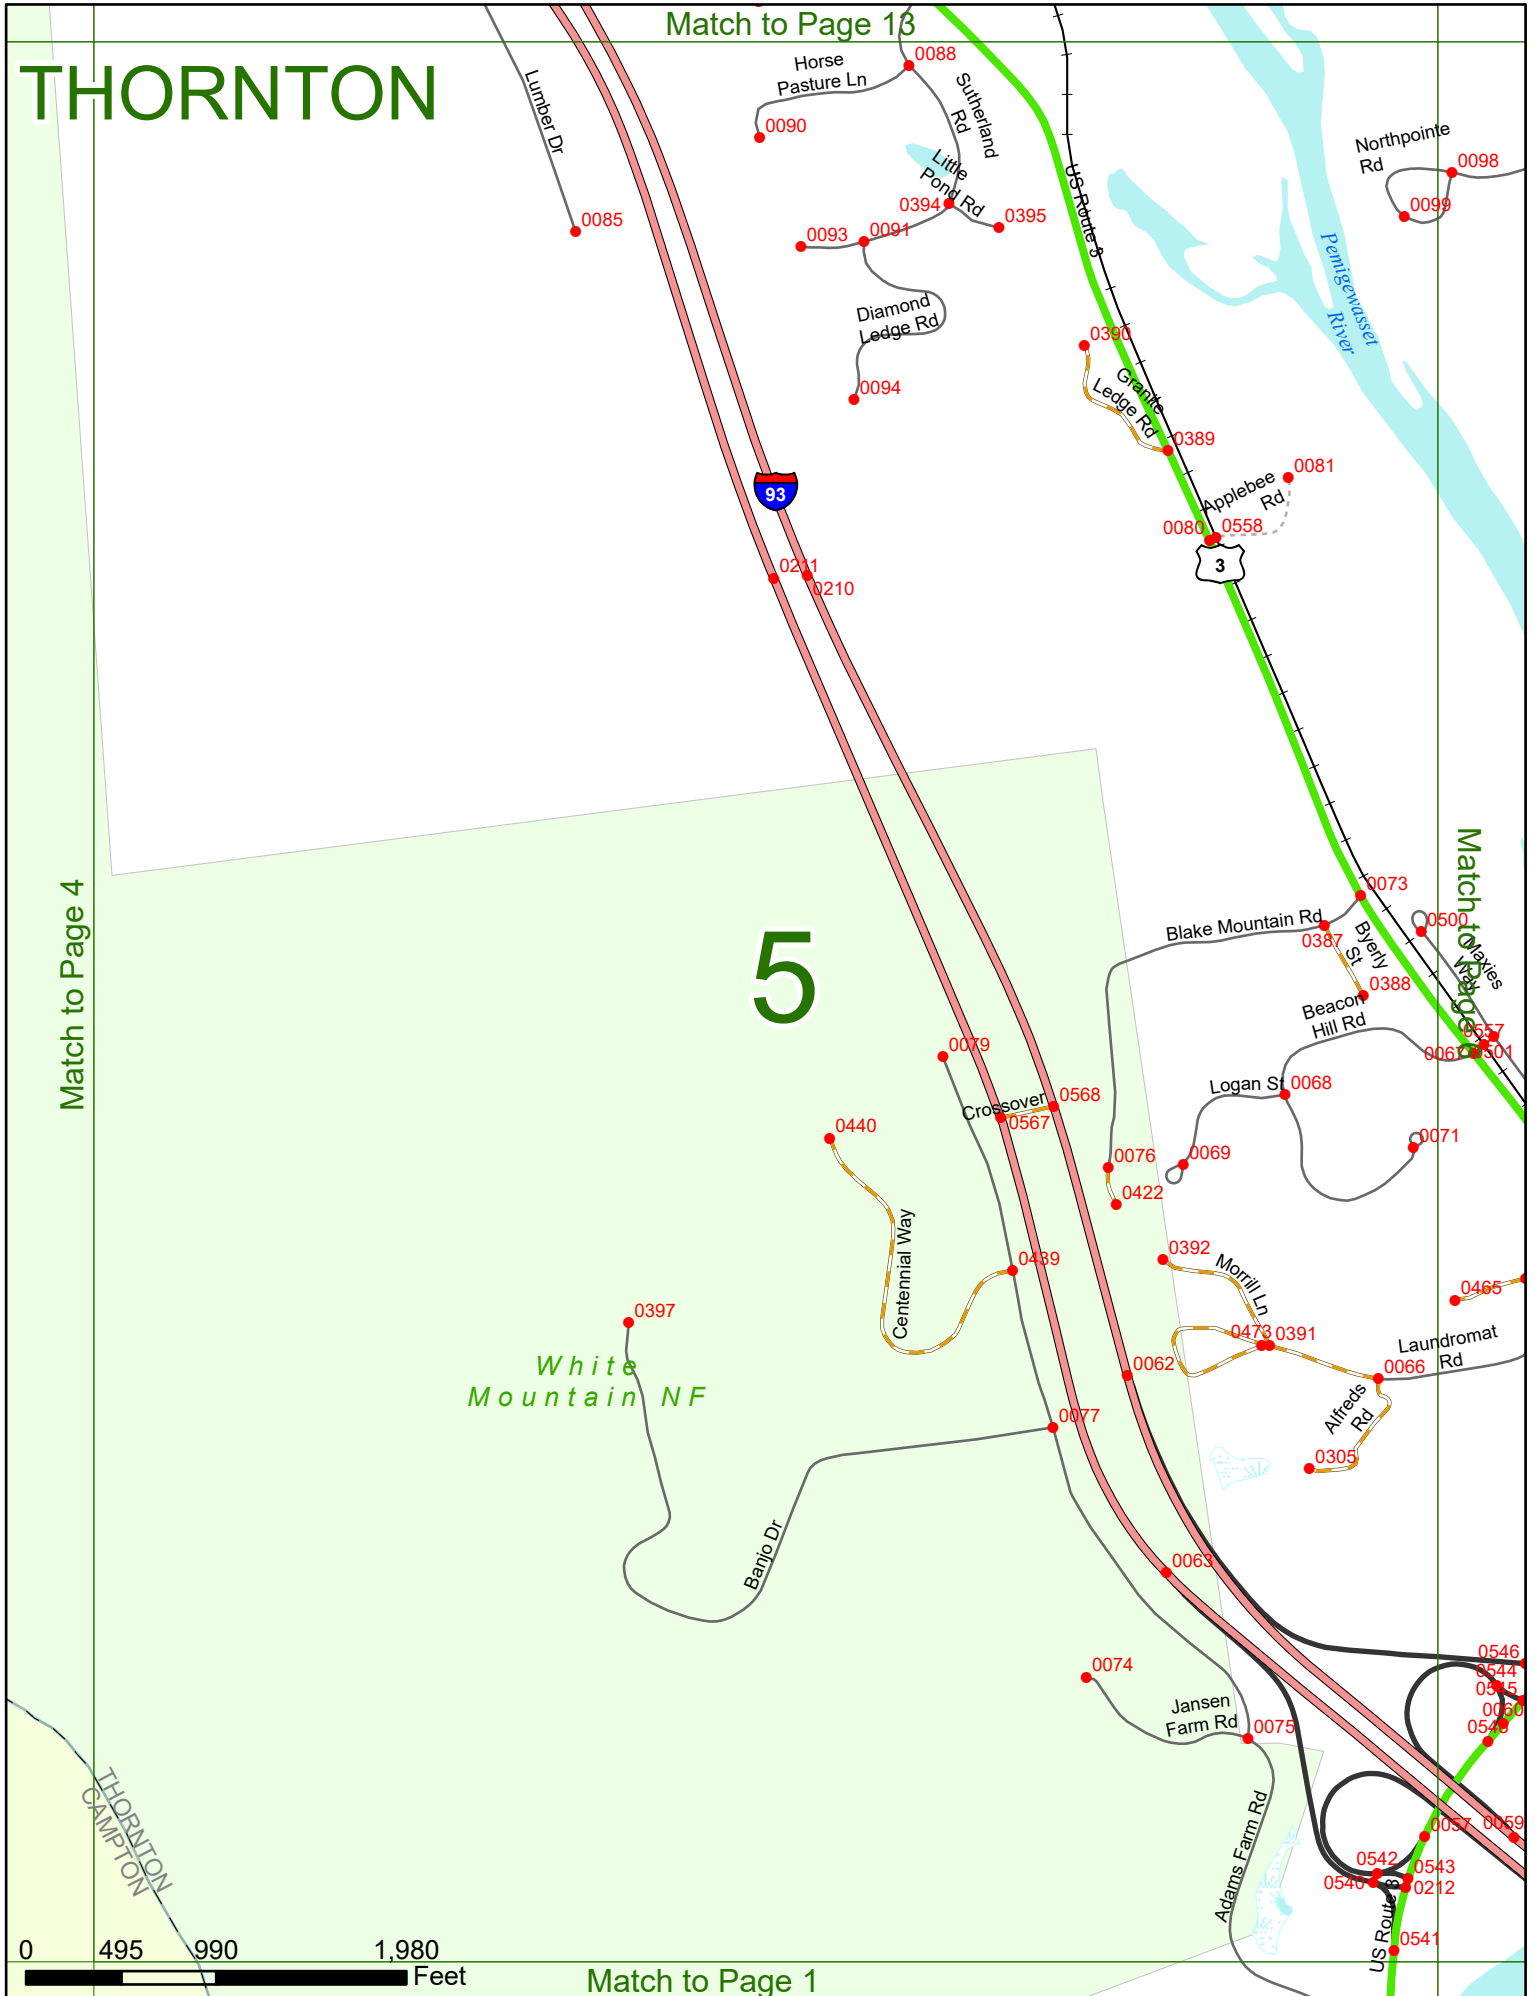

THORNTON

Match to Page 13

Match to Page 4

Match to Page 10

5

White Mountain NF

0 495 990 1,980 Feet

Match to Page 1