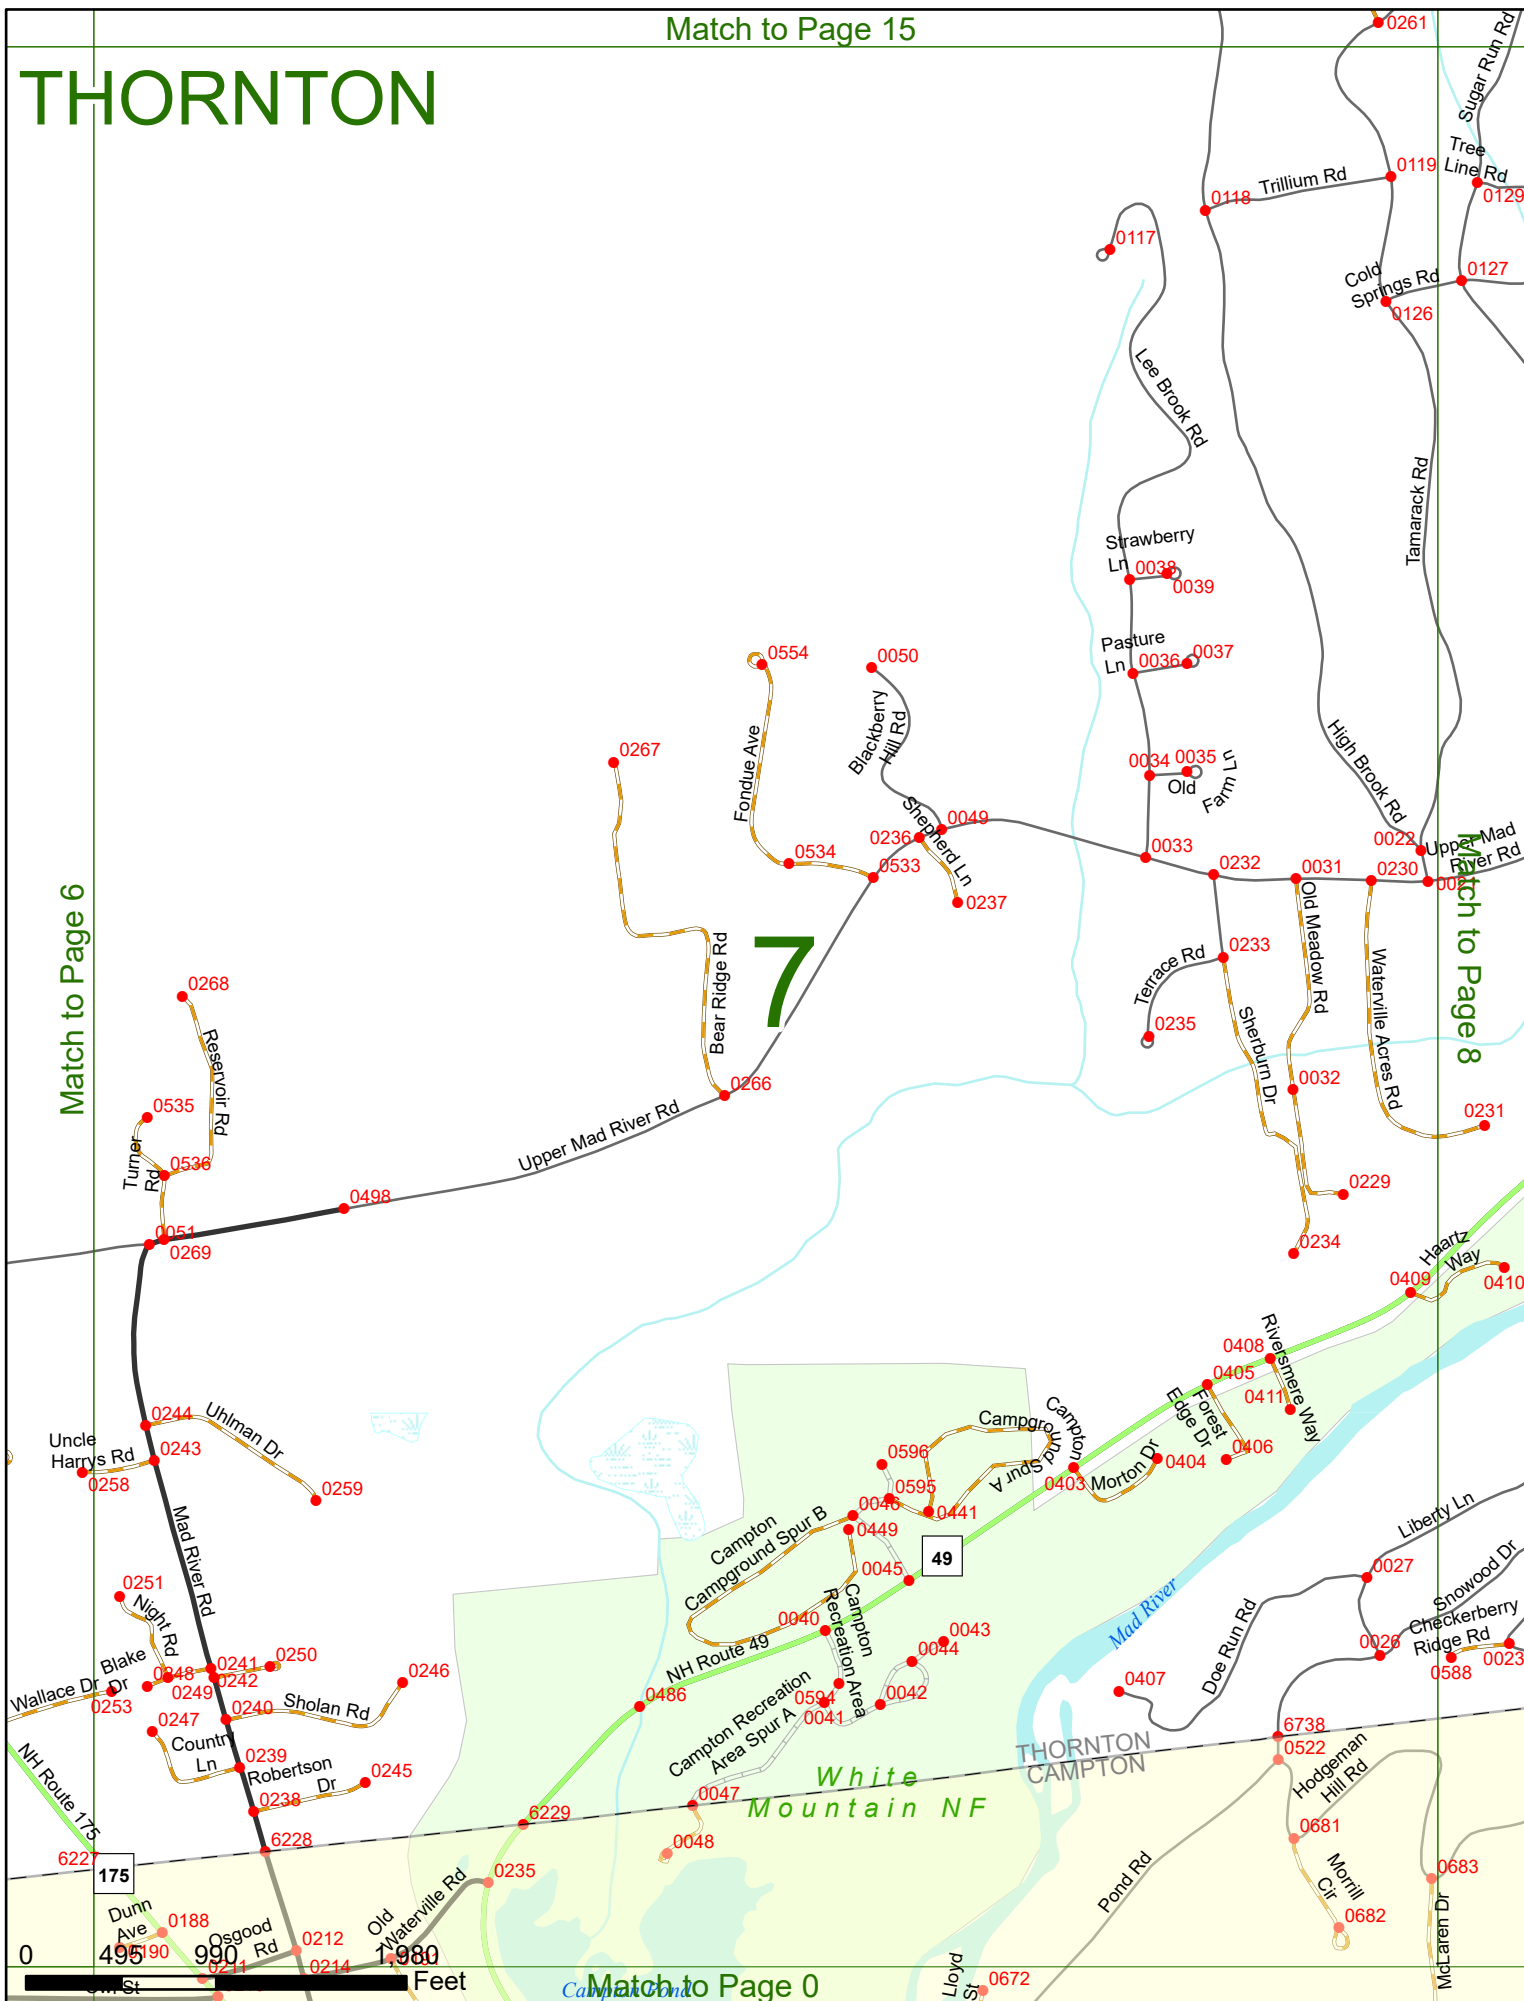

THORNTON

Match to Page 6

Match to Page 8

7