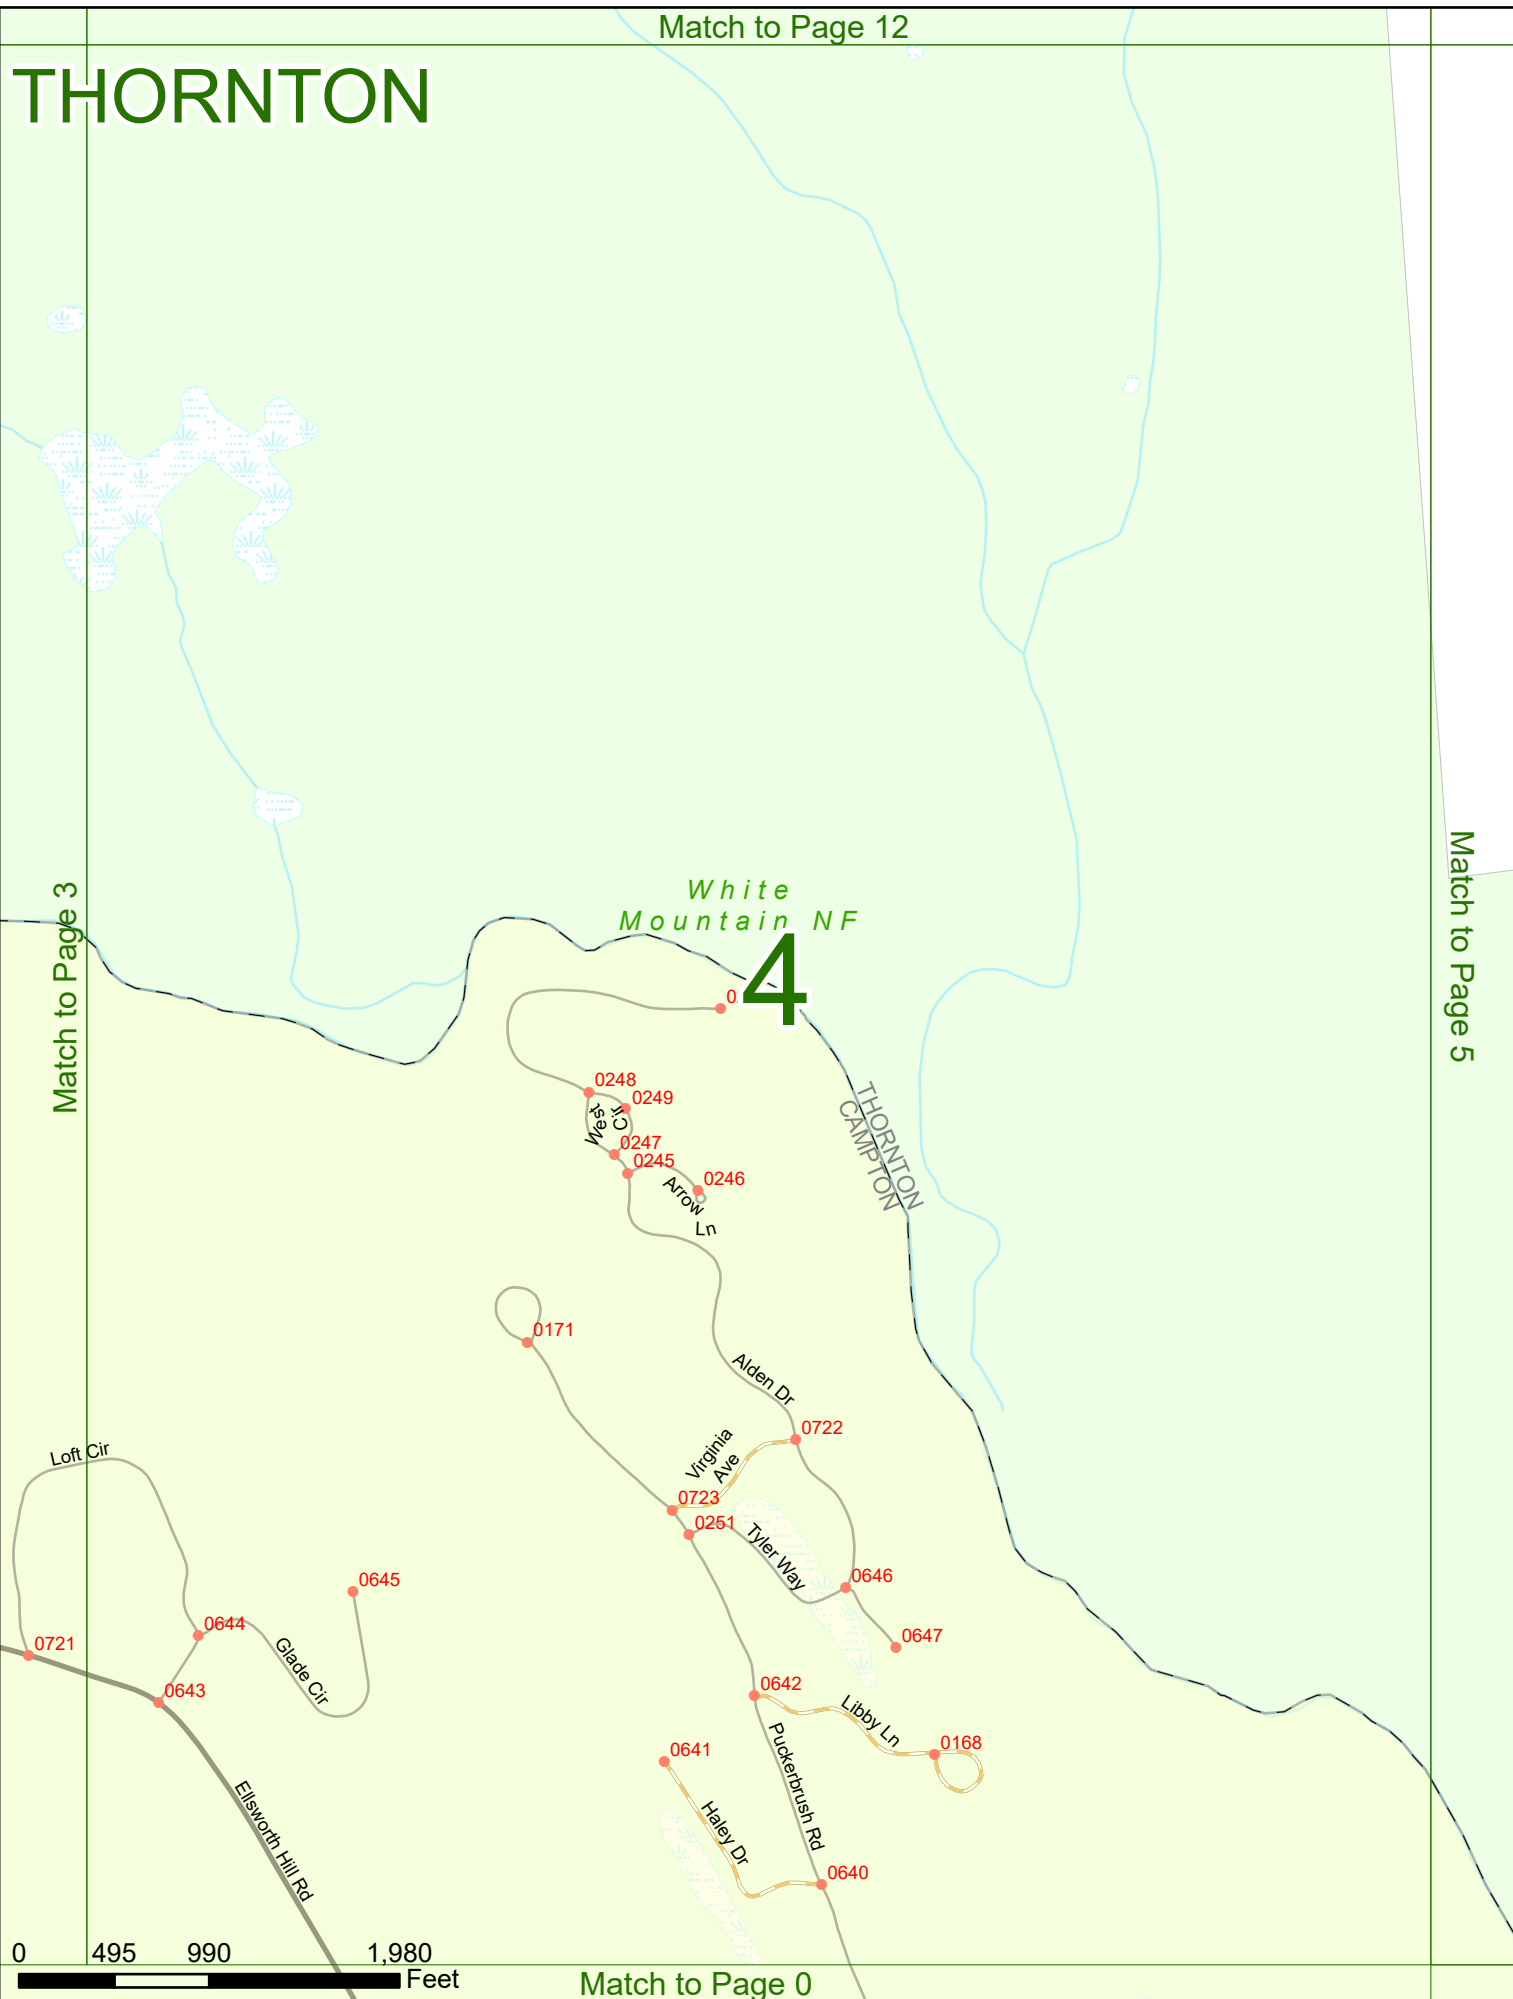

THORNTON

Match to Page 3

Match to Page 5

White Mountain NF

4