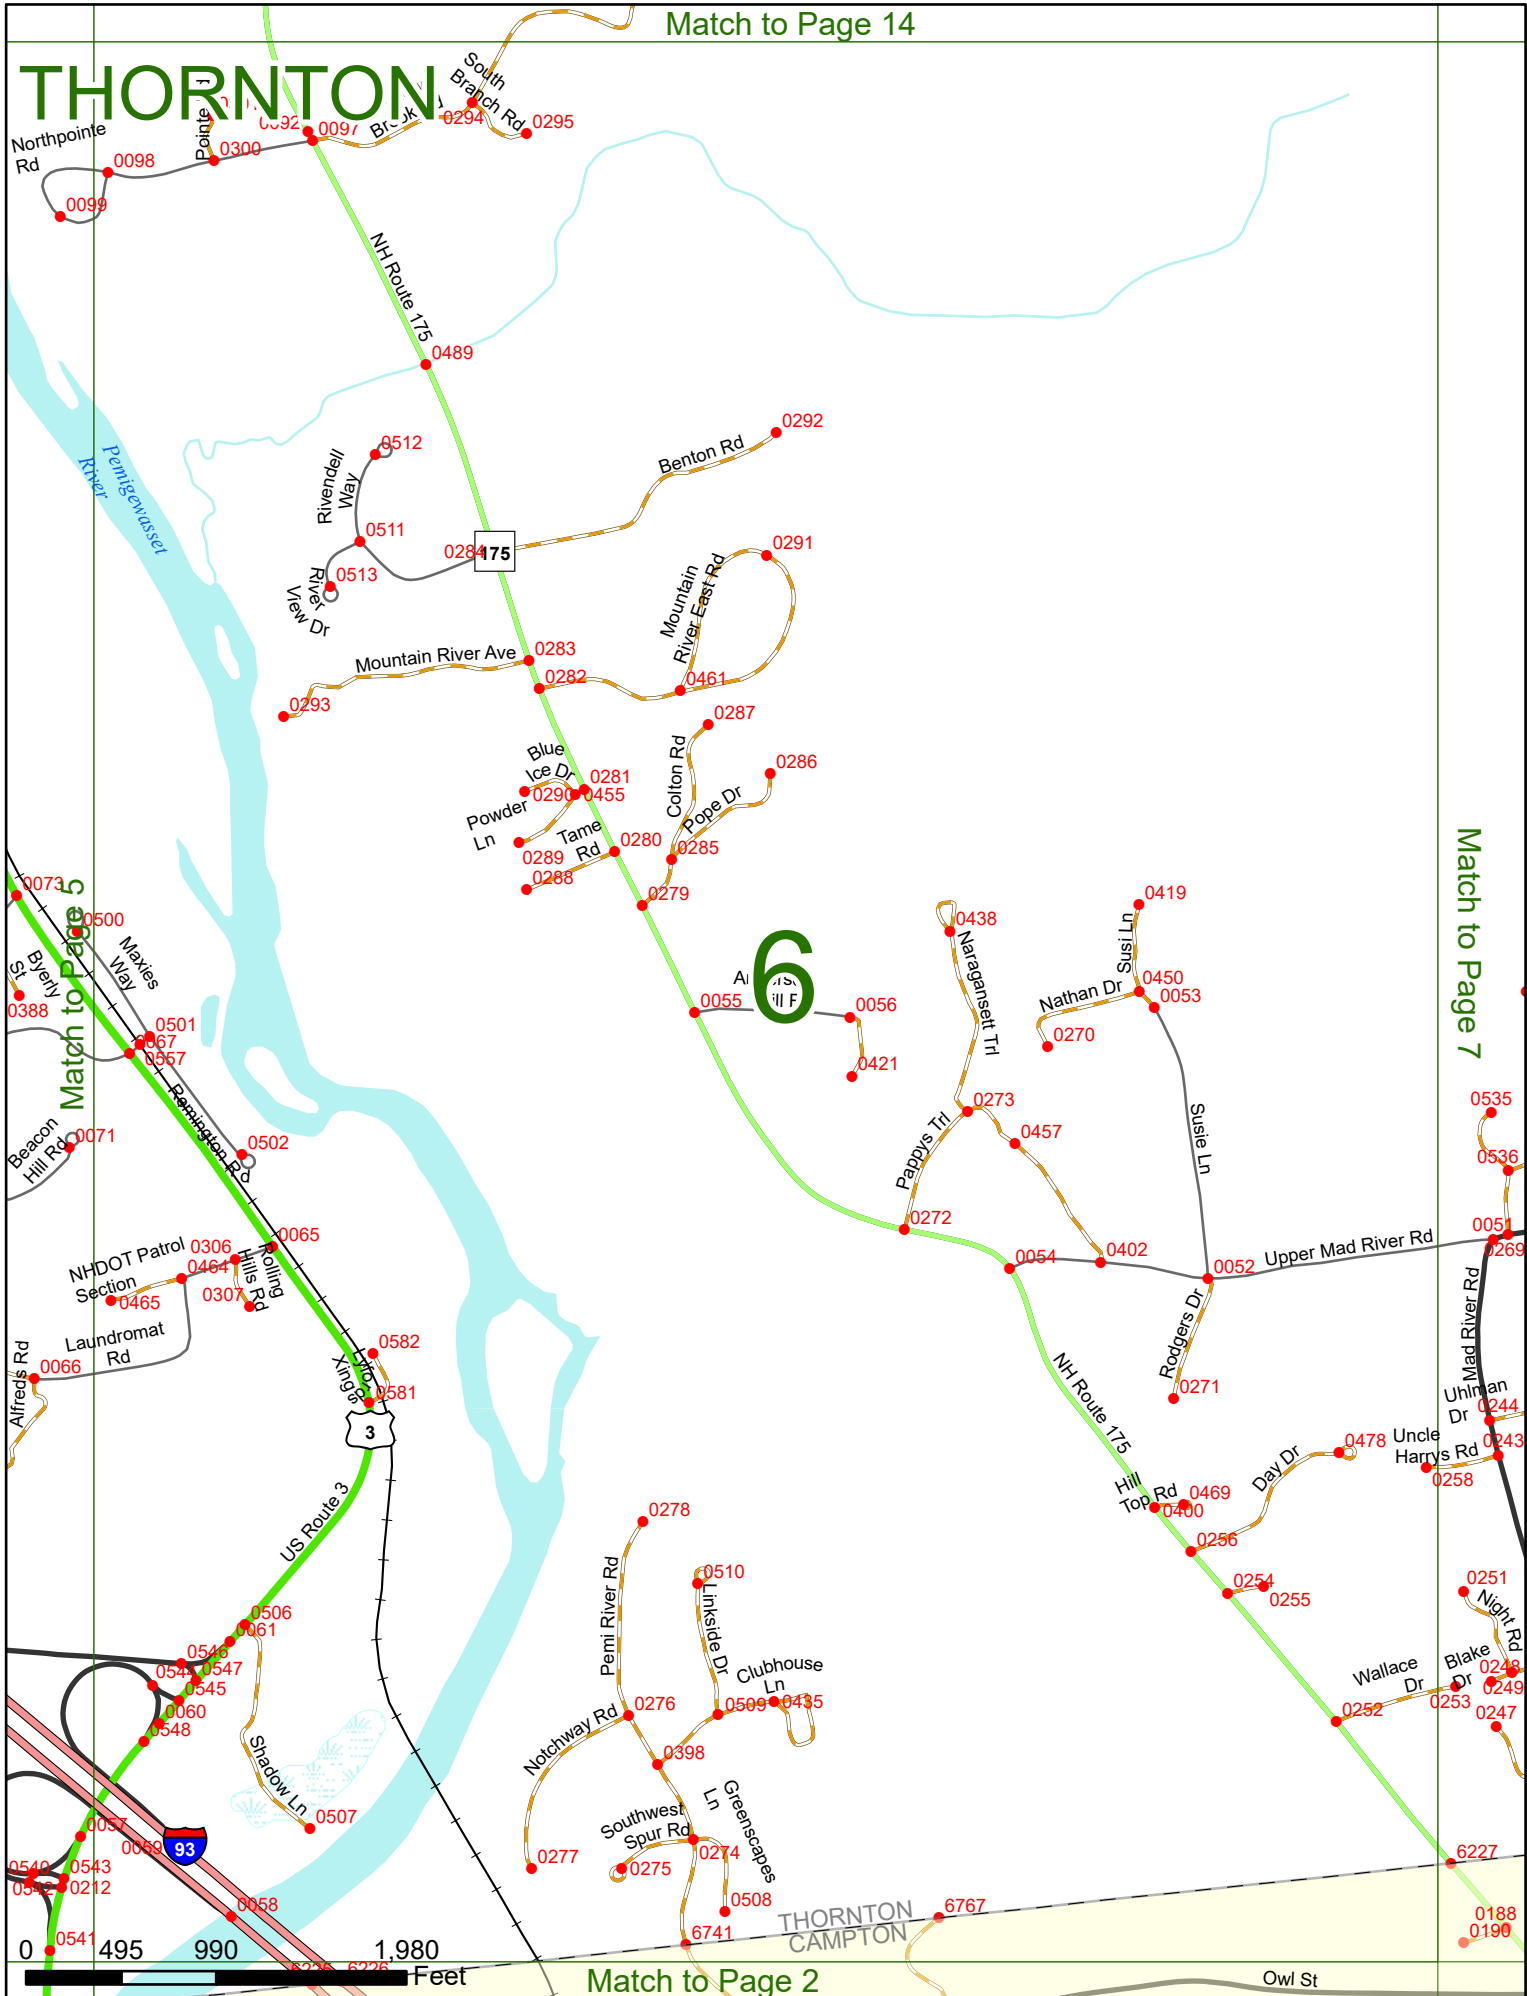

THORNTON

Match to Page 5

Match to Page 7

Match to Page 2

0 495 990 1,980 Feet

THORNTON CAMPTON

Owl St