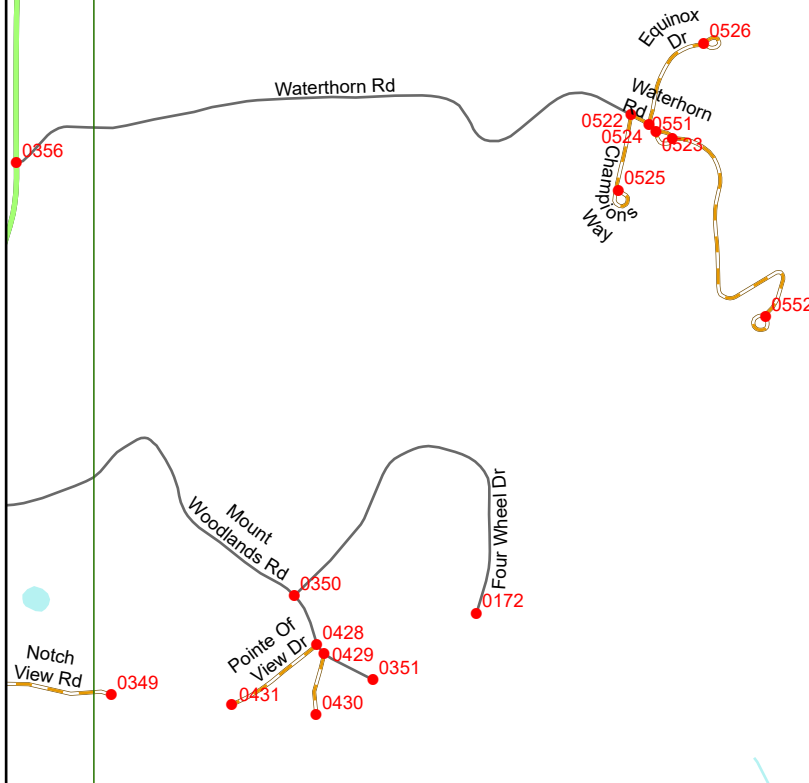

NHDOT will accept crash locations based on the State of NH Uniform Police Traffic Accident Report.

Crash occurred on:

Option 1 Street Address
 123 Main Street

Option 2 Route No and/or Distance from NESW Intesecting Road, Bridge,
 Street name Intersecting Street Town/County line
 Main Street 500 E Oak Street

Option 3 First Node Distance from First Node Second Node
 515 212 632

Option 4 Route No and/or Mile Marker on Interstate Only NESW Mile (Marker)
 Street name
 189S 700 feet S 36.8

Option 3 – Example

Street Name Loudon Road
First Node 803
Distance from First Node 318 Ft
Second Node 813

Match to Page 20

Match to Page 22

Match to Page 14

THORNTON

Match to Page 21

White Mountain 22

Match to Page 23

Match to Page 15