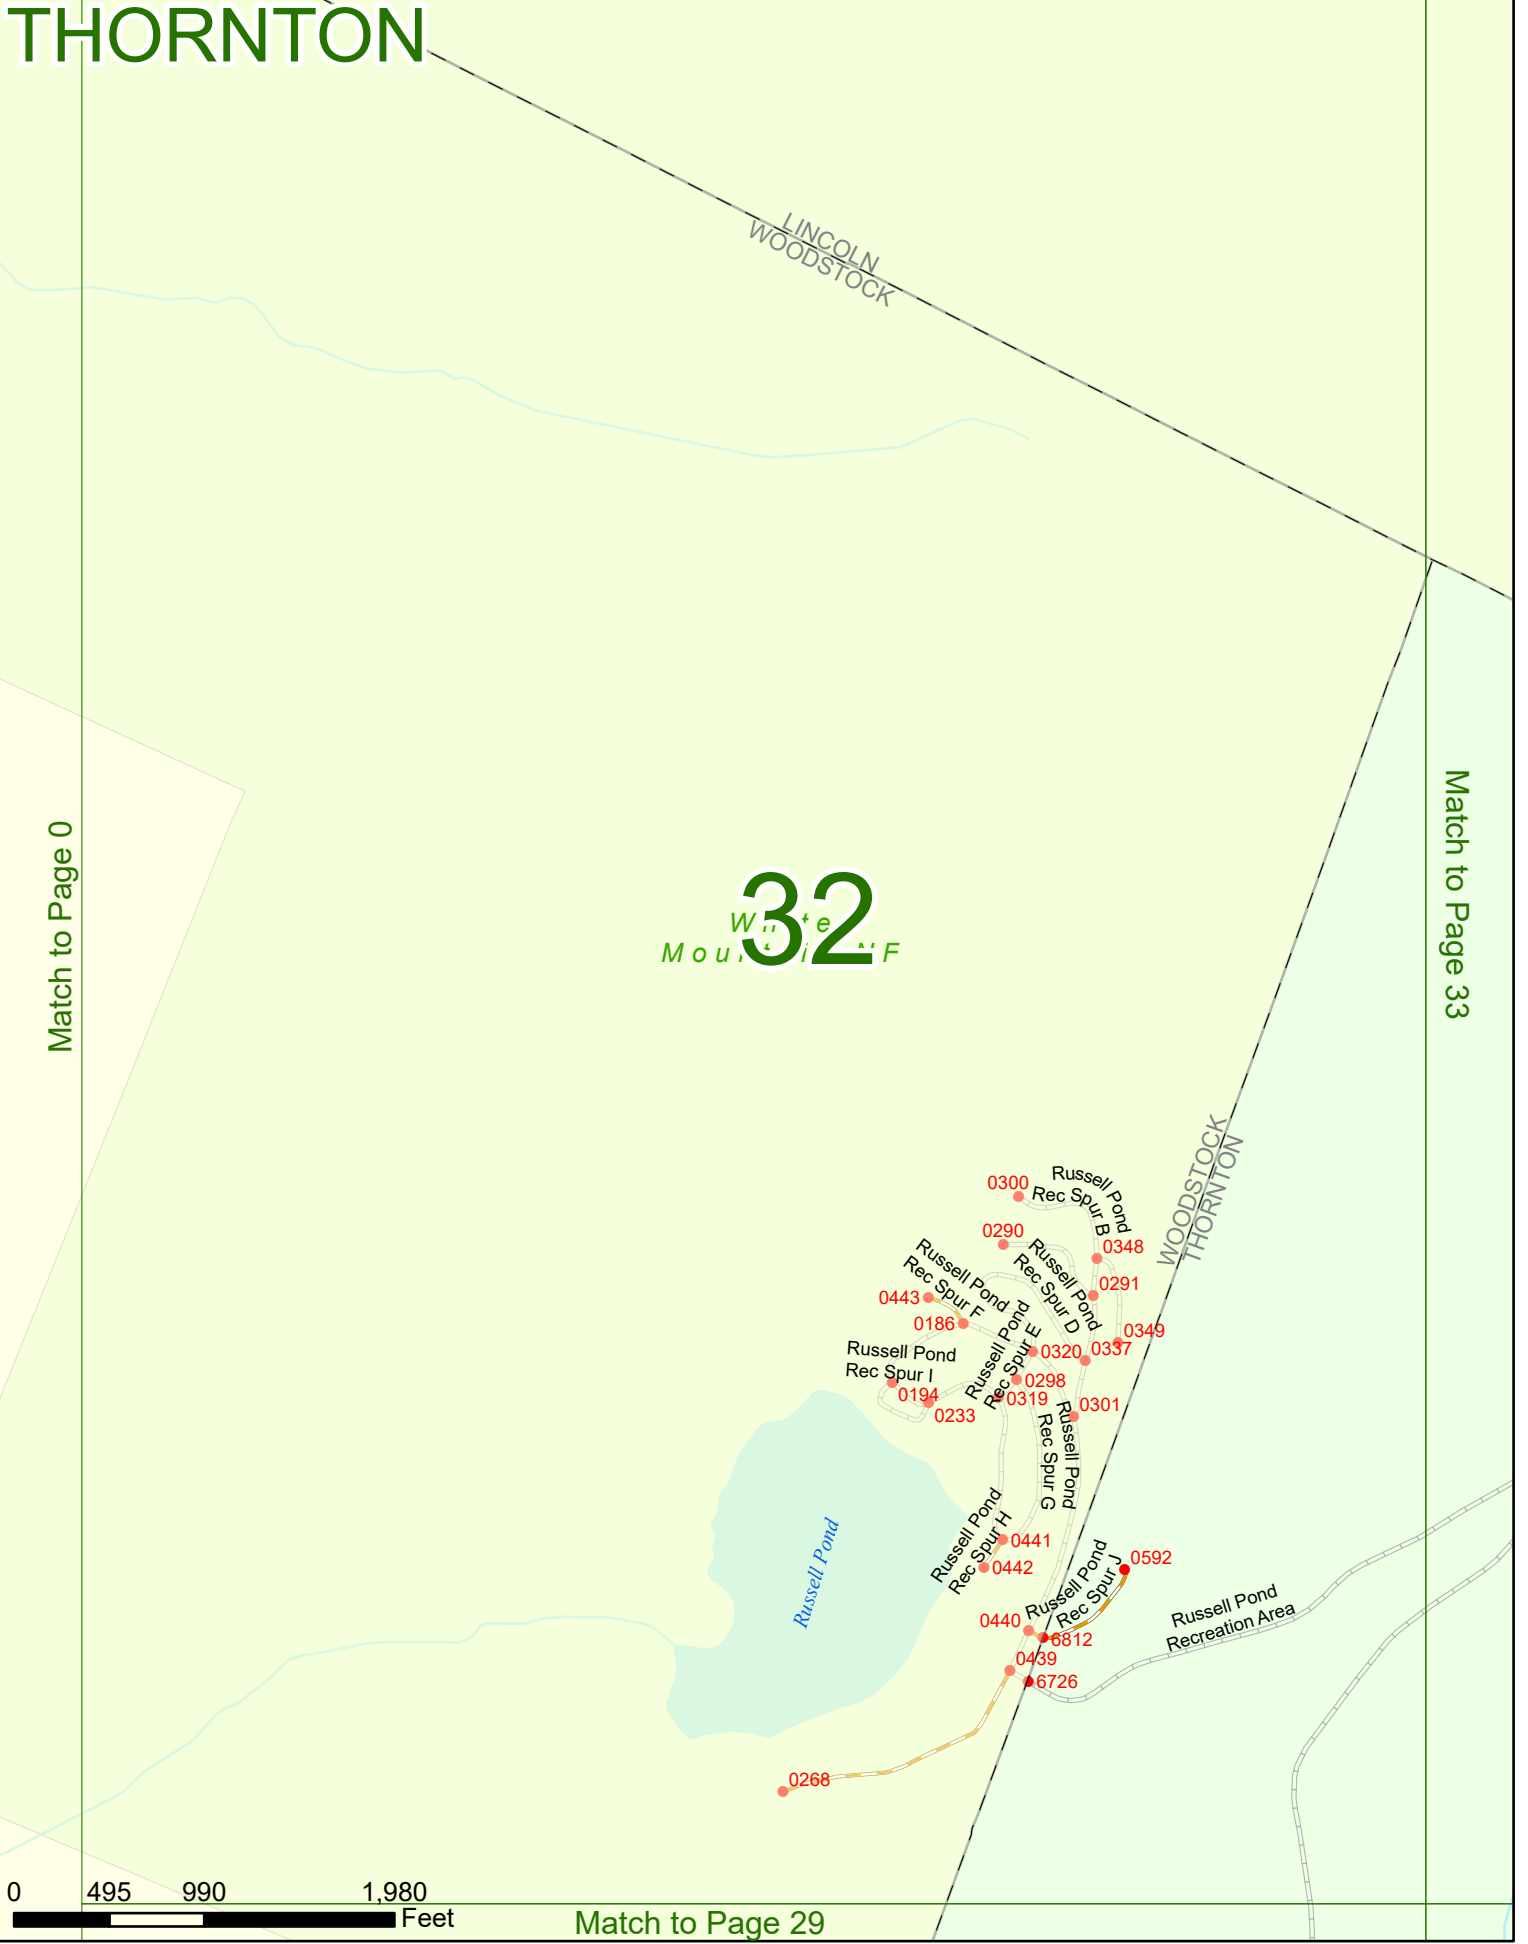

THORNTON

White 32 Mountain

Match to Page 0

Match to Page 33