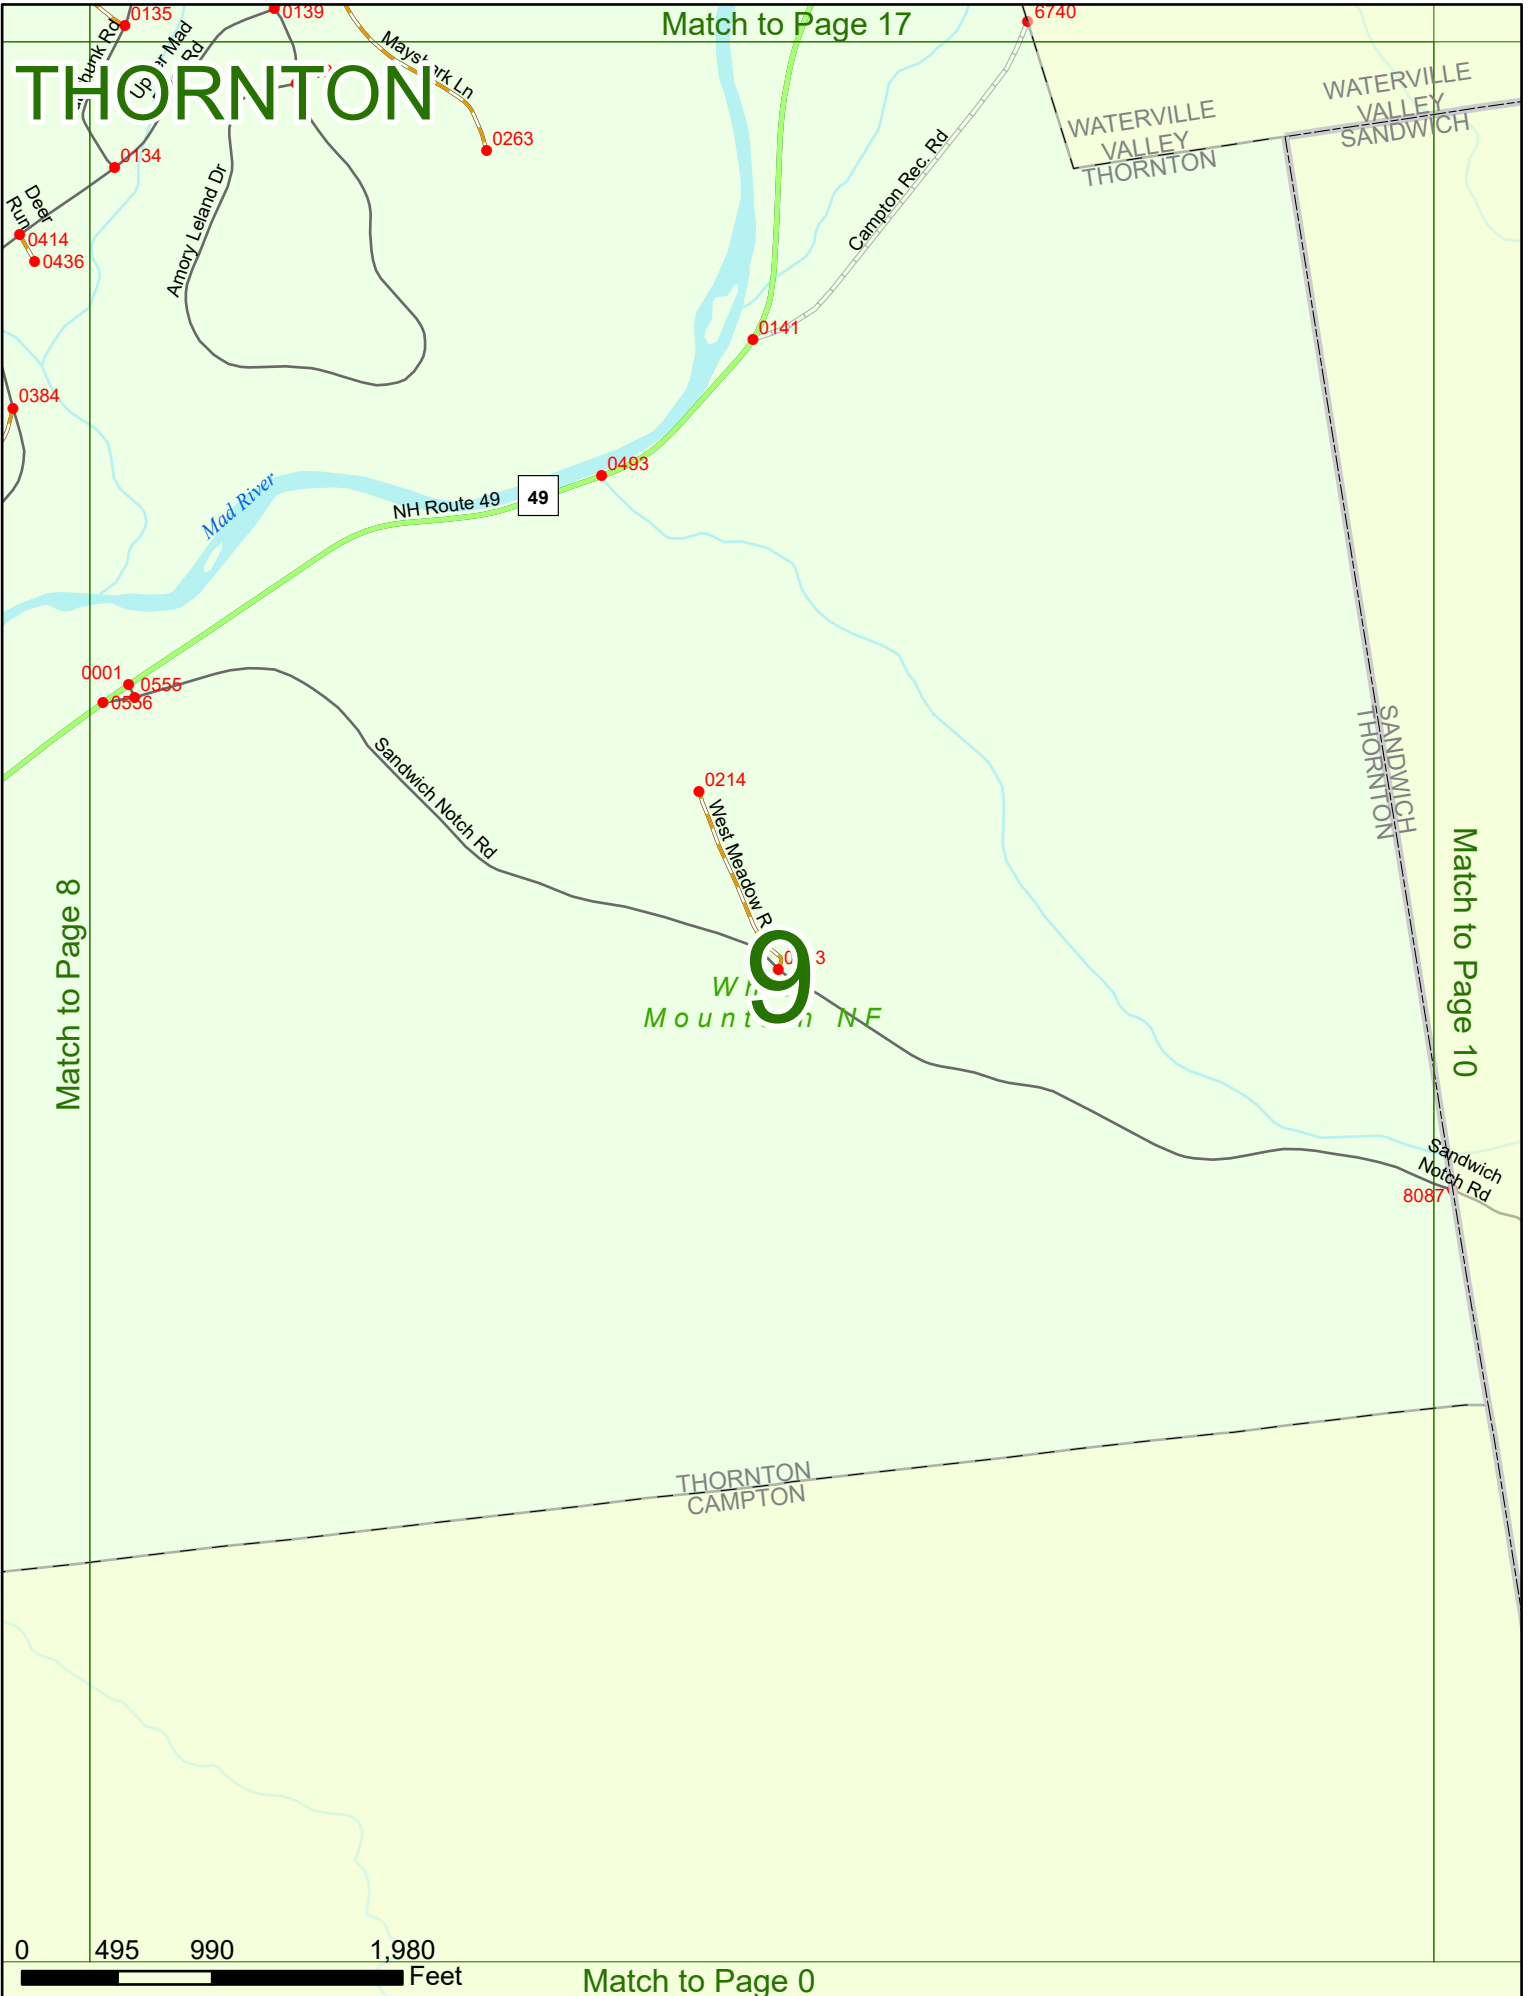

THORNTON

Match to Page 17

Match to Page 8

Match to Page 10

THORNTON
CAMPTON

0 495 990 1,980 Feet

Match to Page 0