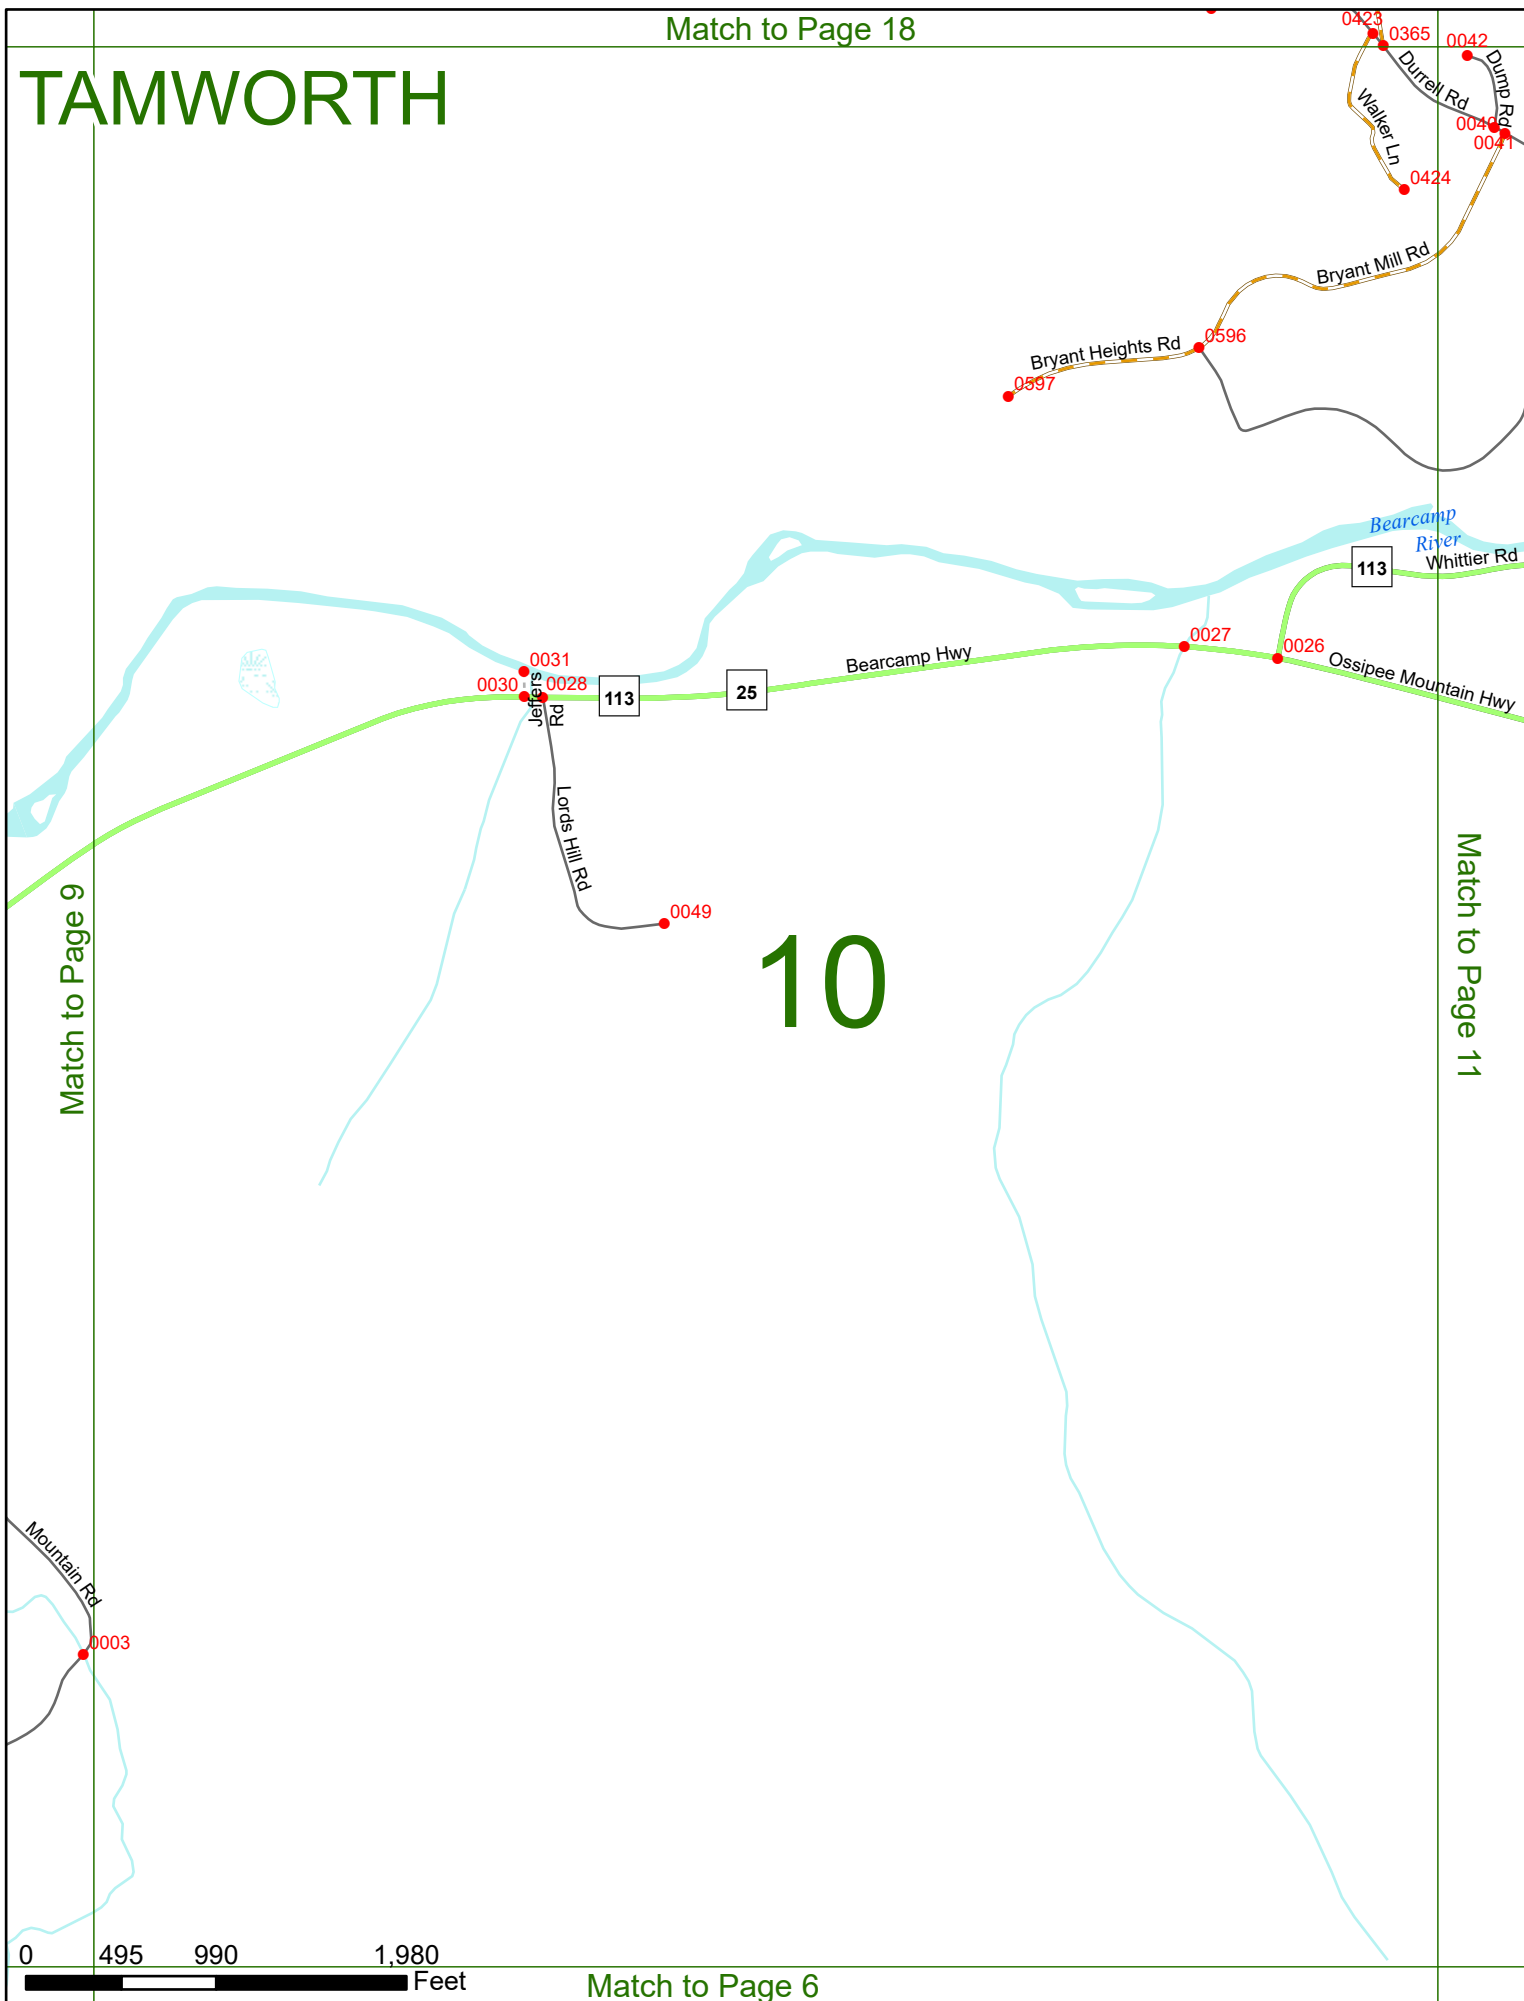

TAMWORTH

Match to Page 9

Match to Page 11

10

0 495 990 1,980 Feet