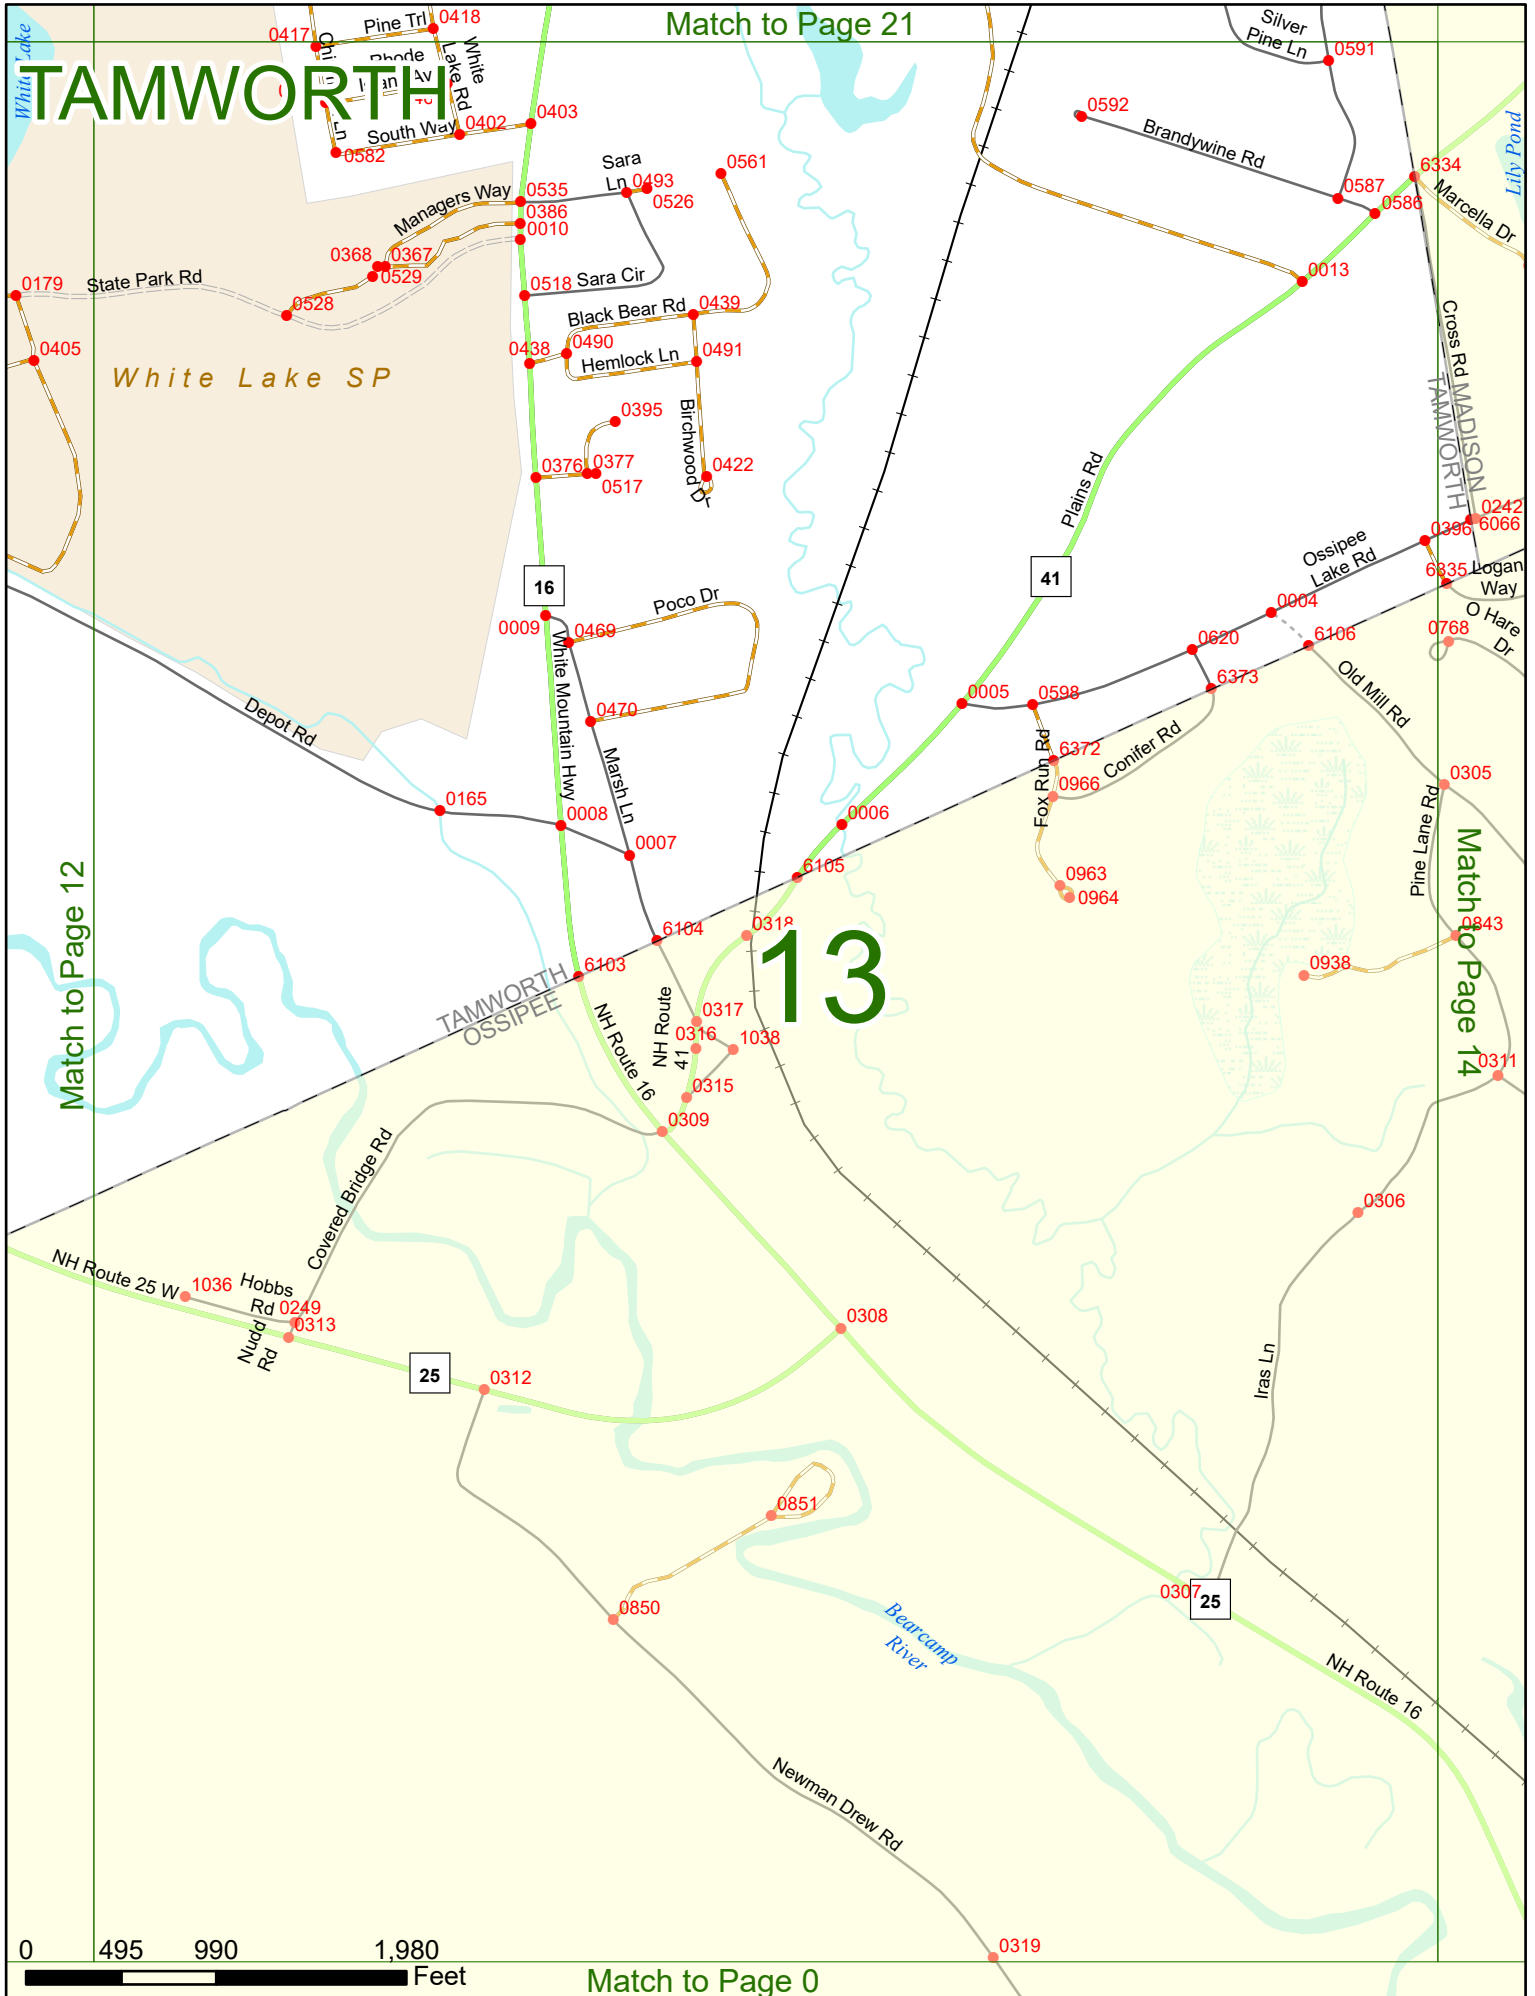

Match to Page 21

TAMWORTH

0 495 990 1,980 Feet

Match to Page 0

White Lake SP

TAMWORTH
OSSISPEE

13

Match to Page 14

Match to Page 12

41

16

25

25

TAMWORTH

Cross Rd WADSWORTH

Marcela Dr

Lily Pond

0591

0592

Brandywine Rd

0587

0588

6334

0013

0242

0396

6066

6335

Logan Way

0768

O Hare Dr

0305

Pine Lane Rd

0843

0938

0311

0306

0308

0307

NH Route 16

0850

0851

Newman Drew Rd

0319

0312

0313

Nudd Rd

0249

Hobbs Rd

1036

NH Route 25 W

0309

0315

0316

0317

NH Route 41

0318

0318

6104

6105

0006

0007

0008

Marsh Ln

0009

White Mountain Hwy

0469

0470

Poco Dr

0422

Birchwood

0395

0376

0377

0517

0439

Hemlock Ln

0491

0490

0438

Black Bear Rd

0518

Sara Cir

0493

0526

0561

0403

0402

White Lake Rd

0418

0417

Pine Trl

0582

South Way

0529

0367

0368

Managers Way

0535

0386

0010

Sara Ln

0528

0179

State Park Rd

0405

White Lake

0179

0405

0528

0529

0367

0368

Managers Way

0535

0386

0010

Sara Ln

0493

0526

0561

0403

0402

White Lake Rd

0418

0417

Pine Trl

0582

South Way

0529

0367

0368

Managers Way

0535

0386

0010

Sara Ln

0493

0526

0561

0403

0402

White Lake Rd

0418

0417

Pine Trl

0582

South Way

0529

0367

0368

Managers Way

0535

0386

0010

Sara Ln

0493

0526

0561

0403

0402

White Lake Rd

0418

0417

Pine Trl

0582

South Way

0529

0367

0368

Managers Way

0535

0386

0010

Sara Ln

0493

0526

0561

0403

0402

White Lake Rd

0418

0417

Pine Trl

0582

South Way

0529

0367

0368

Managers Way

0535

0386

0010

Sara Ln

0493

0526

0561

0403

0402

White Lake Rd

0418

0417

Pine Trl

0582

South Way

0529

0367

0368

Managers Way

0535

0386

0010

Sara Ln

0493

0526

0561

0403

0402

White Lake Rd

0418

0417

Pine Trl

0582

South Way

0529

0367

0368

Managers Way

0535

0386

0010

Sara Ln

0493

0526

0561

0403

0402

White Lake Rd

0418

0417

Pine Trl

0582

South Way

0529

0367

0368

Managers Way

0535

0386

0010

Sara Ln

0493

0526

0561

0403

0402

White Lake Rd

0418

0417

Pine Trl

0582

South Way

0529

0367

0368

Managers Way

0535

0386

0010

Sara Ln

0493

0526

0561

0403

0402

White Lake Rd

0418

0417

Pine Trl

0582

South Way

0529

0367

0368

Managers Way

0535

0386

0010

Sara Ln

0493

0526

0561

0403

0402

White Lake Rd

0418

0417

Pine Trl

0582

South Way

0529

0367

0368

Managers Way

0535

0386

0010

Sara Ln

0493

0526

0561

0403

0402

White Lake Rd

0418

0417

Pine Trl

0582

South Way

0529

0367

0368

Managers Way