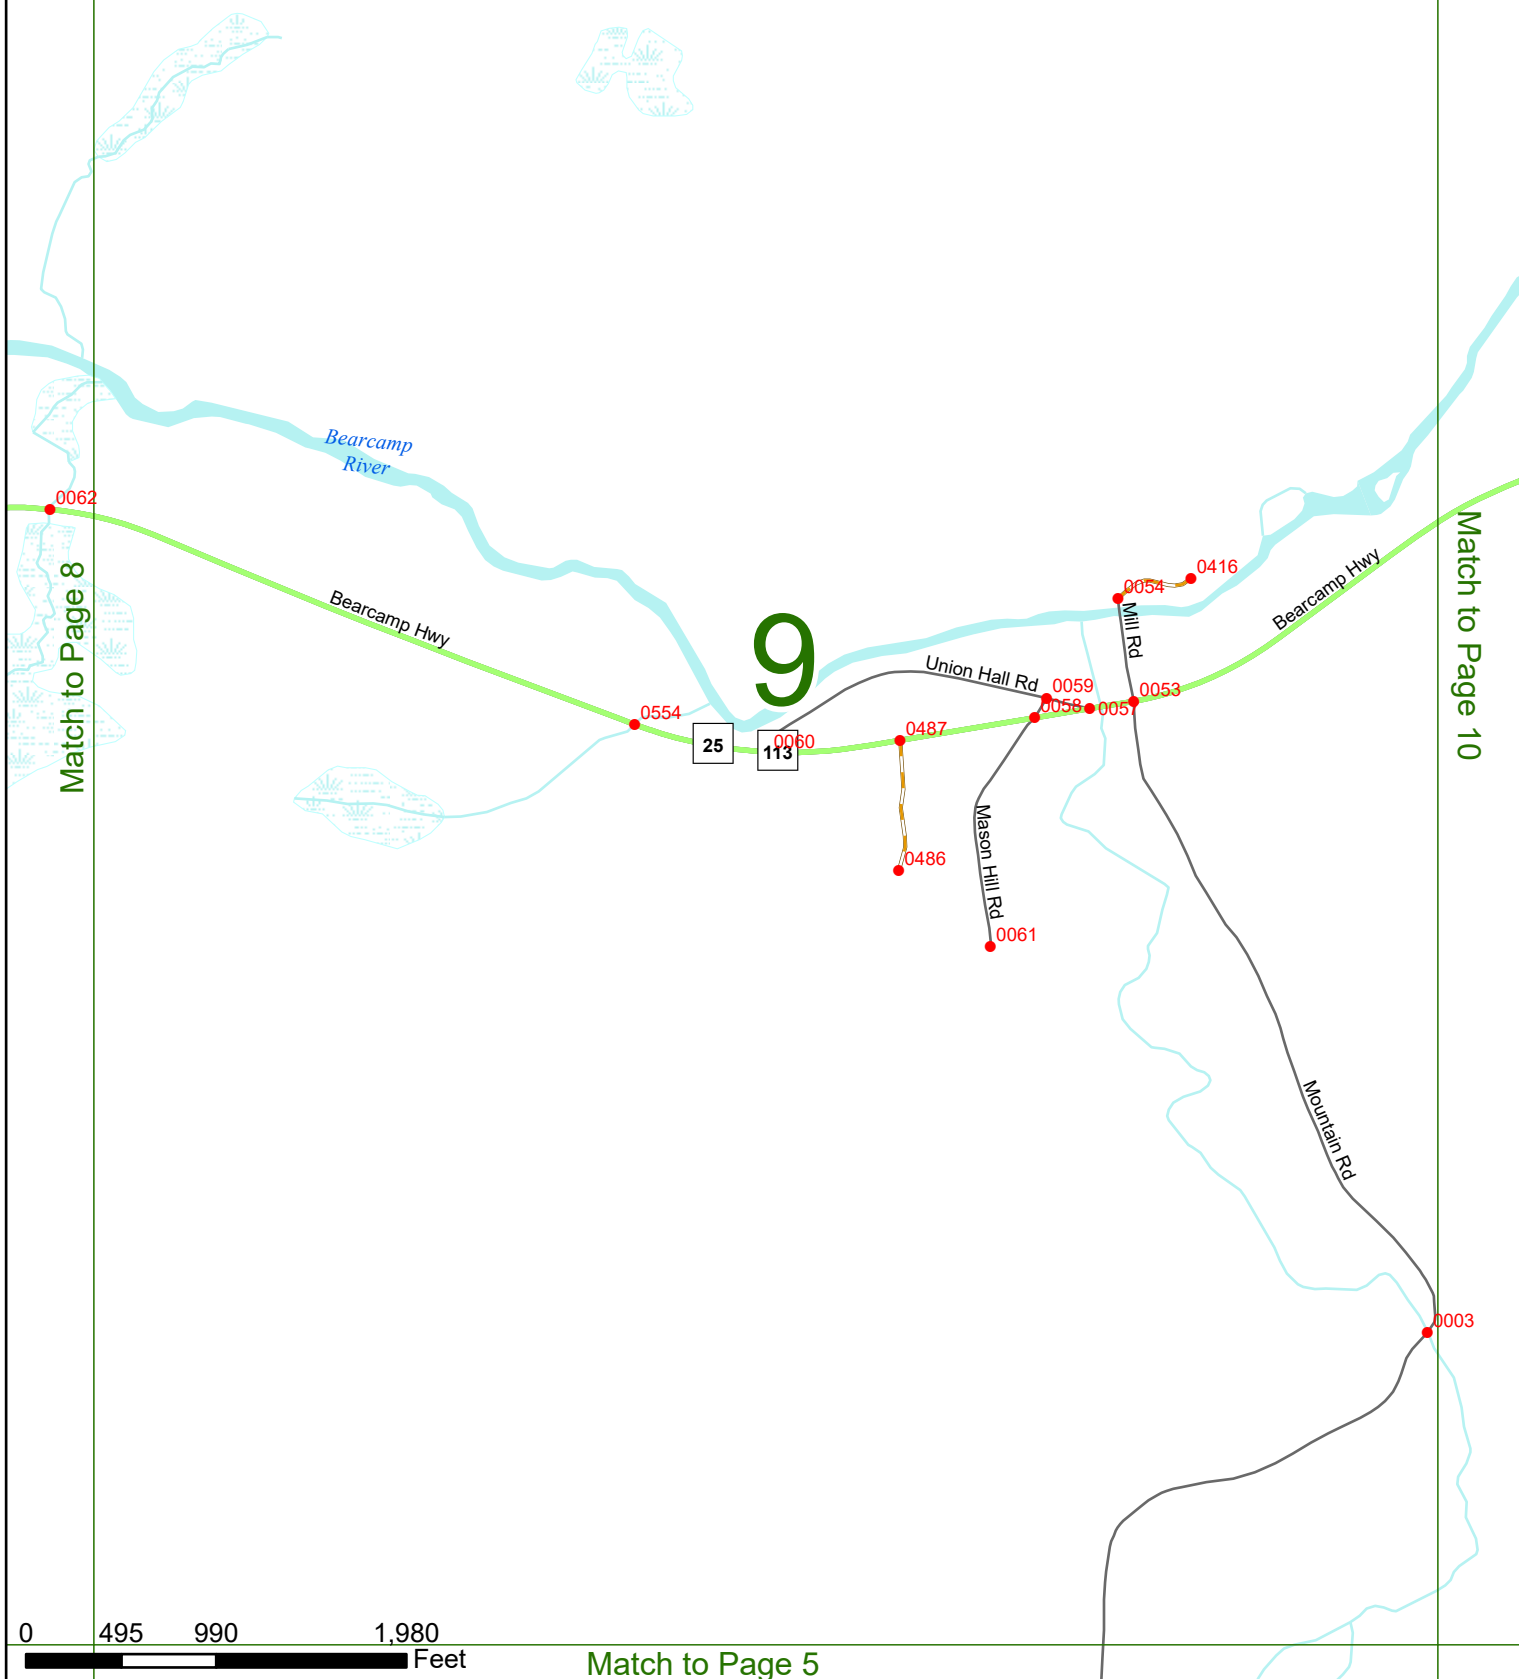

Banker Hill Rd

TAMWORTH

9

Match to Page 8

Match to Page 10

0 495 990 1,980 Feet

Match to Page 5