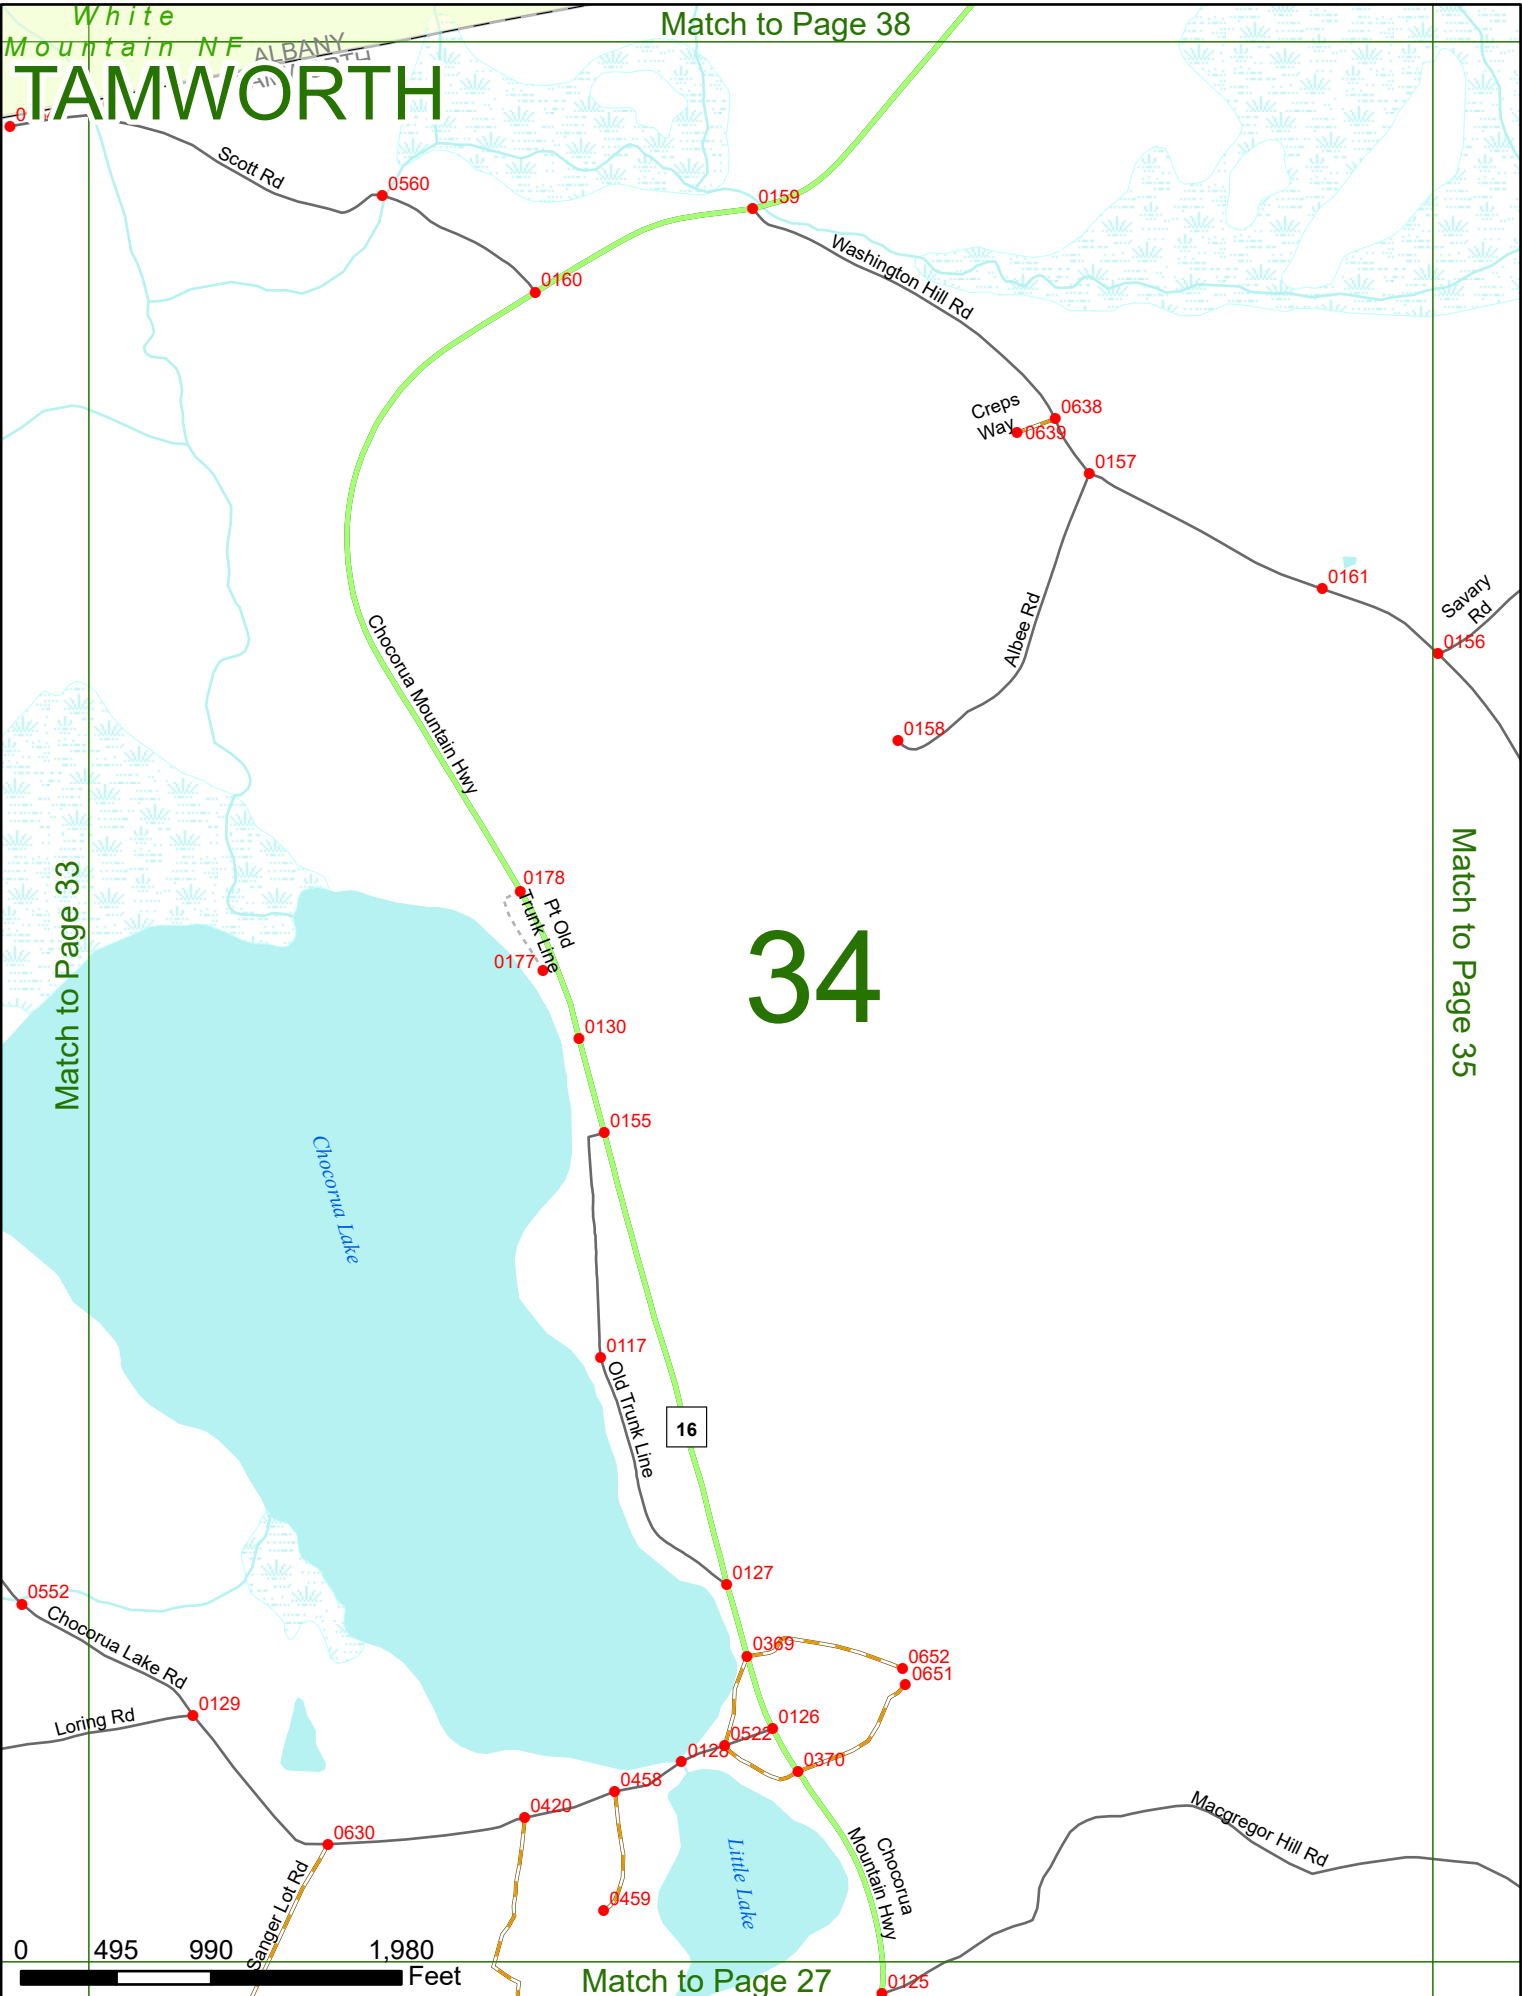

0154

Chocorua Lake Rd

Bolles Rd

0132

0552

Phibrick
Neighborhood Rd

Loring Rd

White Mountain NF ALBANY