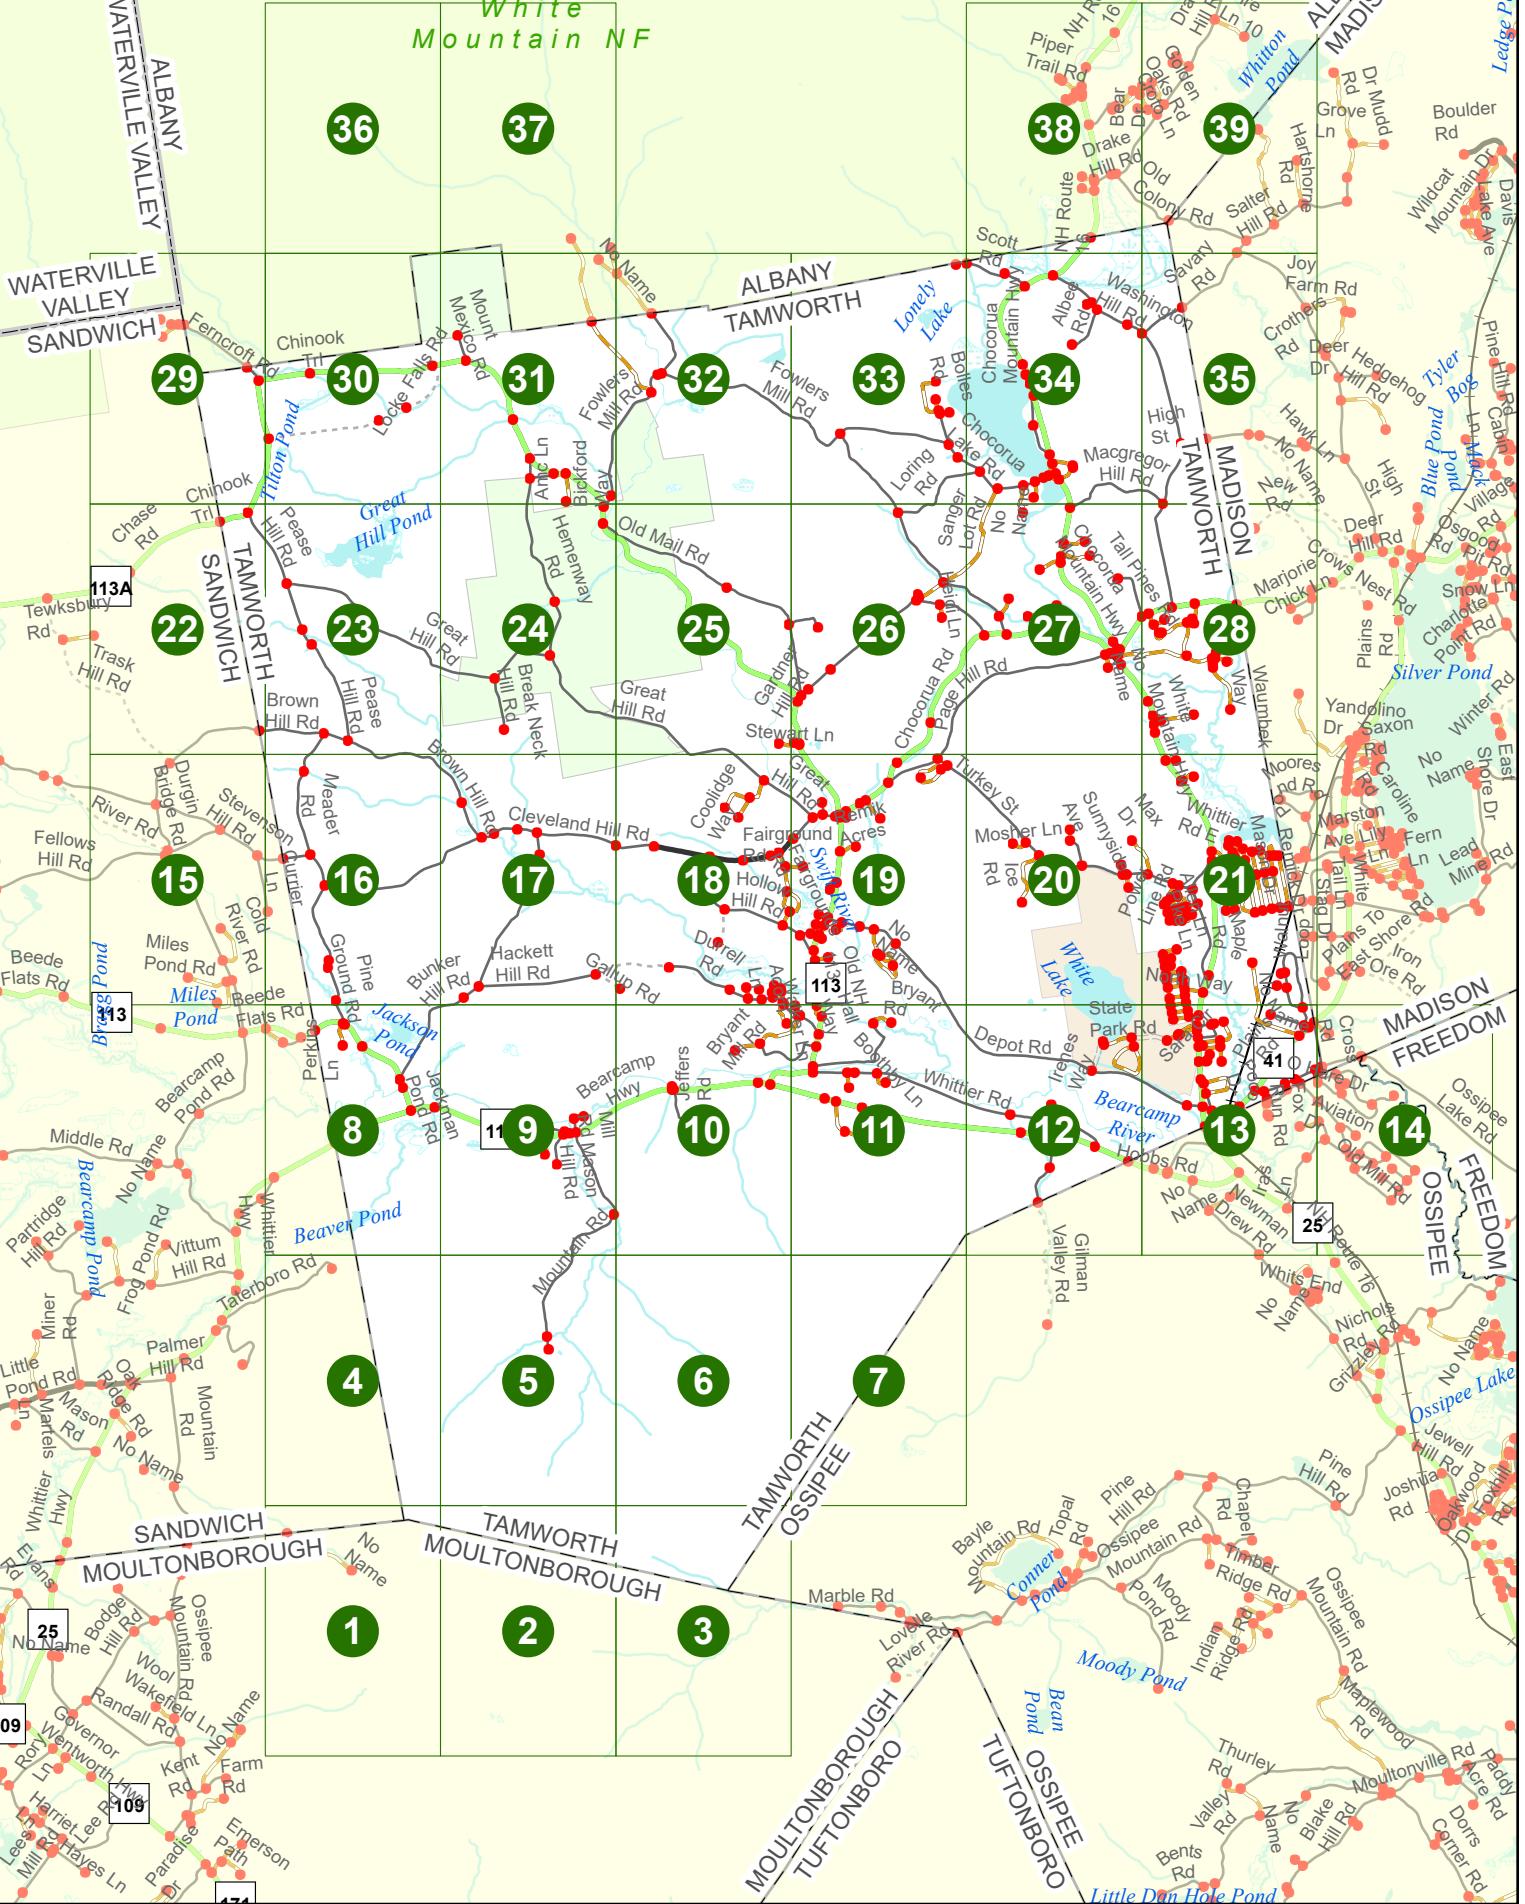

NHDOT will accept crash locations based on the State of NH Uniform Police Traffic Accident Report.

Crash occurred on:

Option 1 Street Address
 123 Main Street

Option 2 Route No and/or Distance from NESW Intesecting Road, Bridge,
 Street name Intersecting Street Town/County line
 Main Street 500 E Oak Street

Option 3 First Node Distance from First Node Second Node
 515 212 632

Option 4 Route No and/or Mile Marker on Interstate Only NESW Mile (Marker)
 Street name
 189S 700 feet S 36.8

Option 3 – Example

Street Name Loudon Road
First Node 803
Distance from First Node 318 Ft
Second Node 813

TAMWORTH

Match to Page 4

TAMWORTH

TAMWORTH
SANDWICH

SANDWICH
MOULTONBOROUGH

TAMWORTH
MOULTONBOROUGH

6365

1815