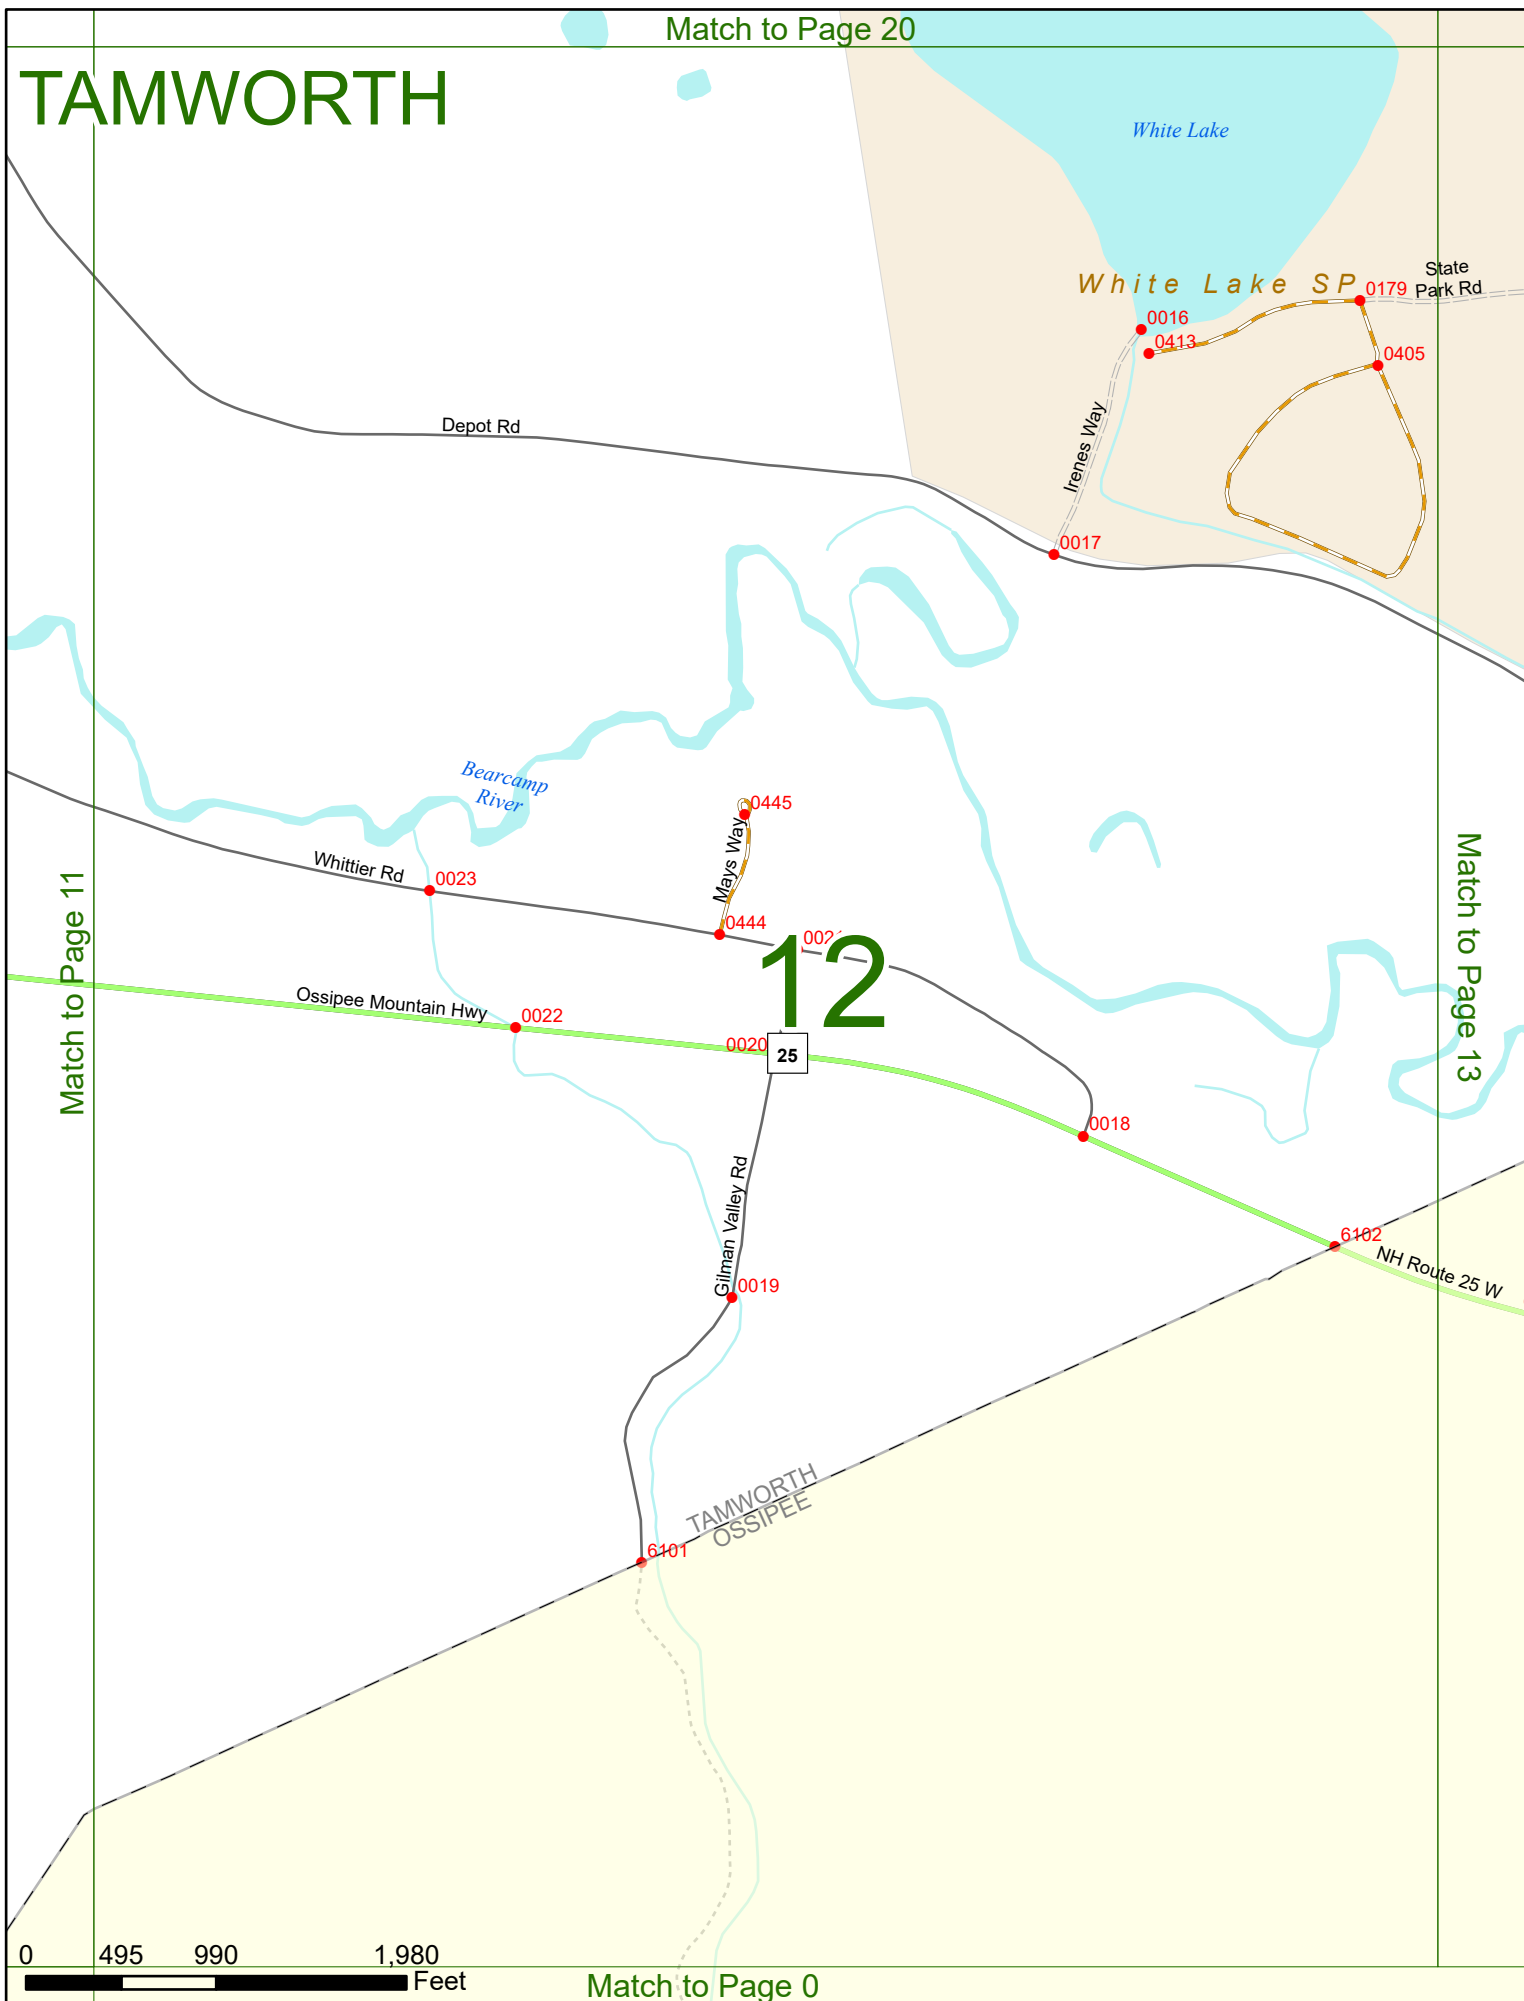

TAMWORTH

Match to Page 11

Match to Page 13

12

0 495 990 1,980 Feet

Match to Page 0