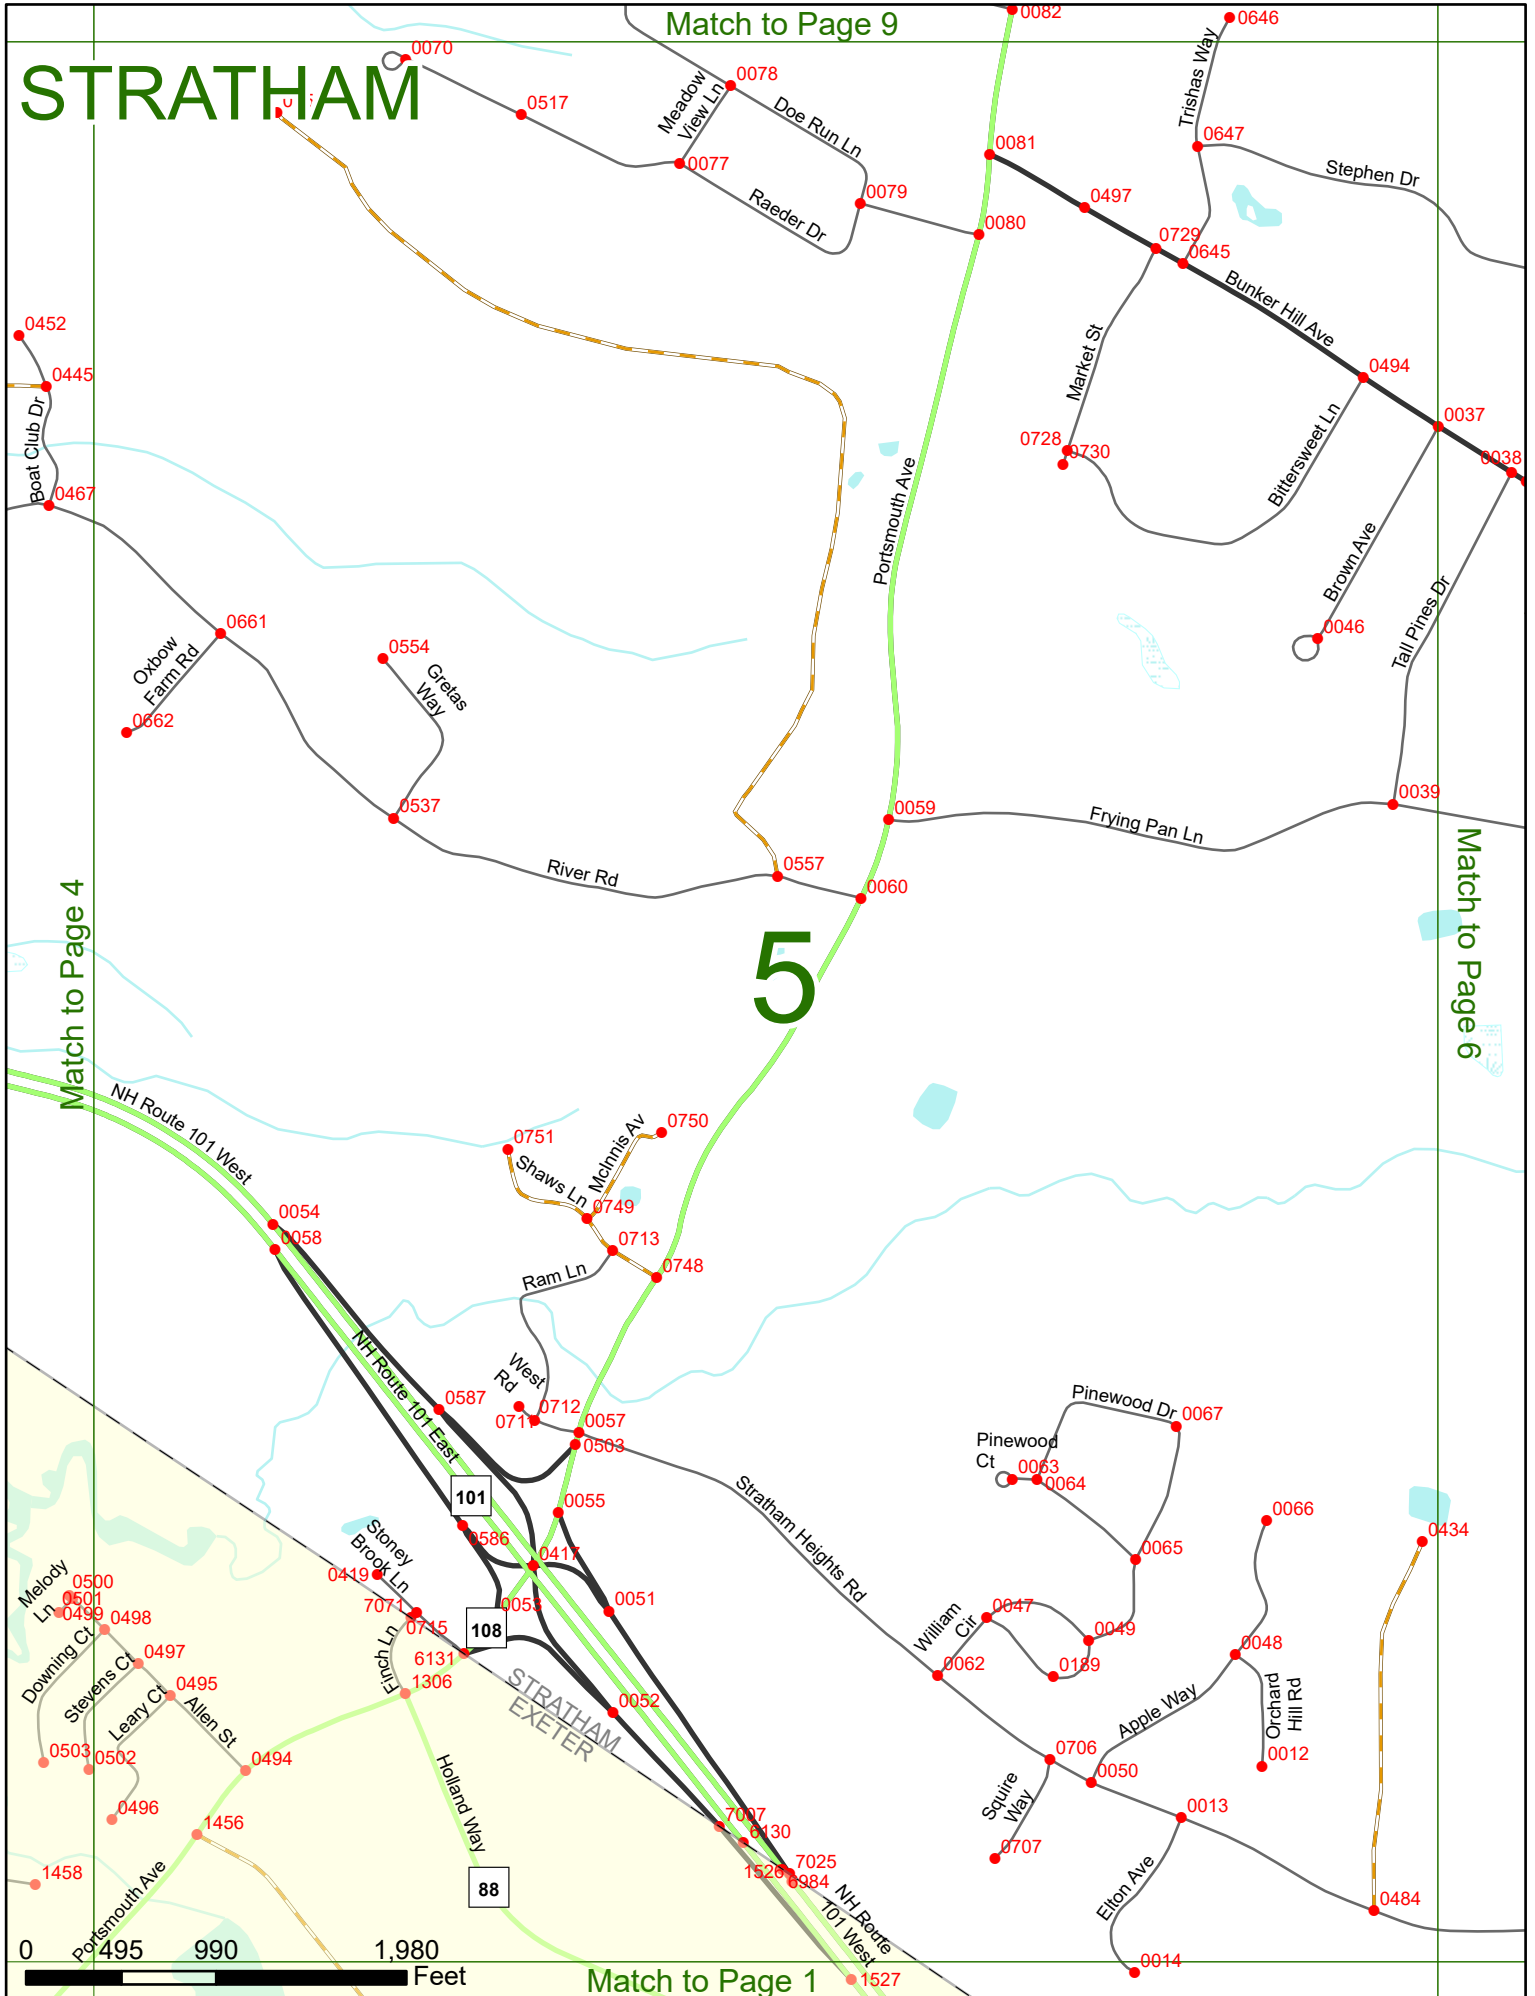

STRATHAM

Match to Page 9

Match to Page 6

5

Match to Page 4

Match to Page 1