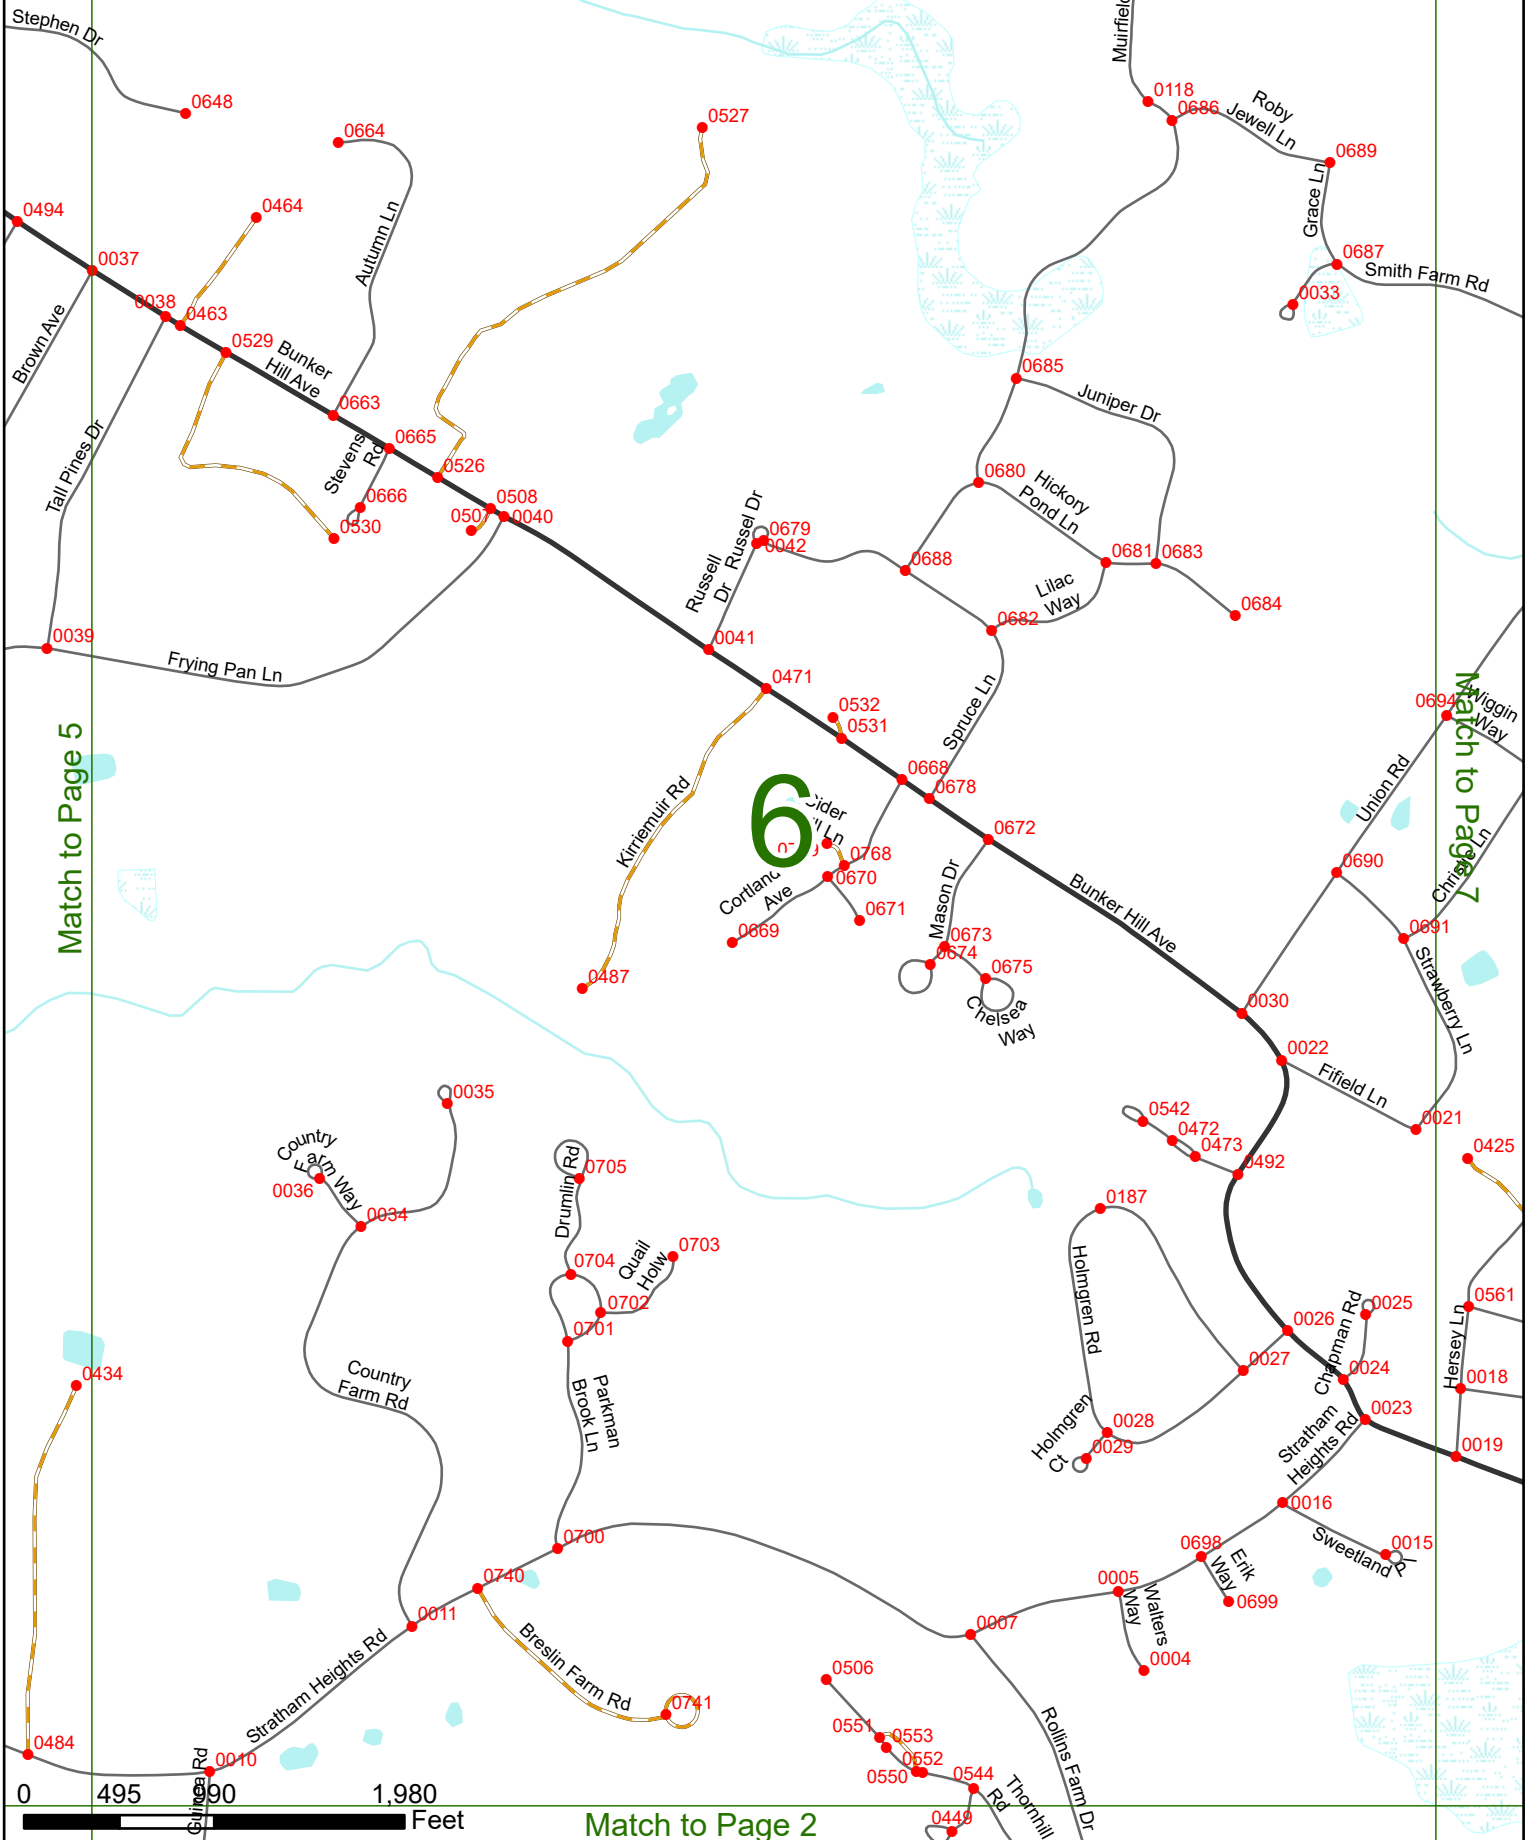

STRATHAM

Match to Page 5

Match to Page 7