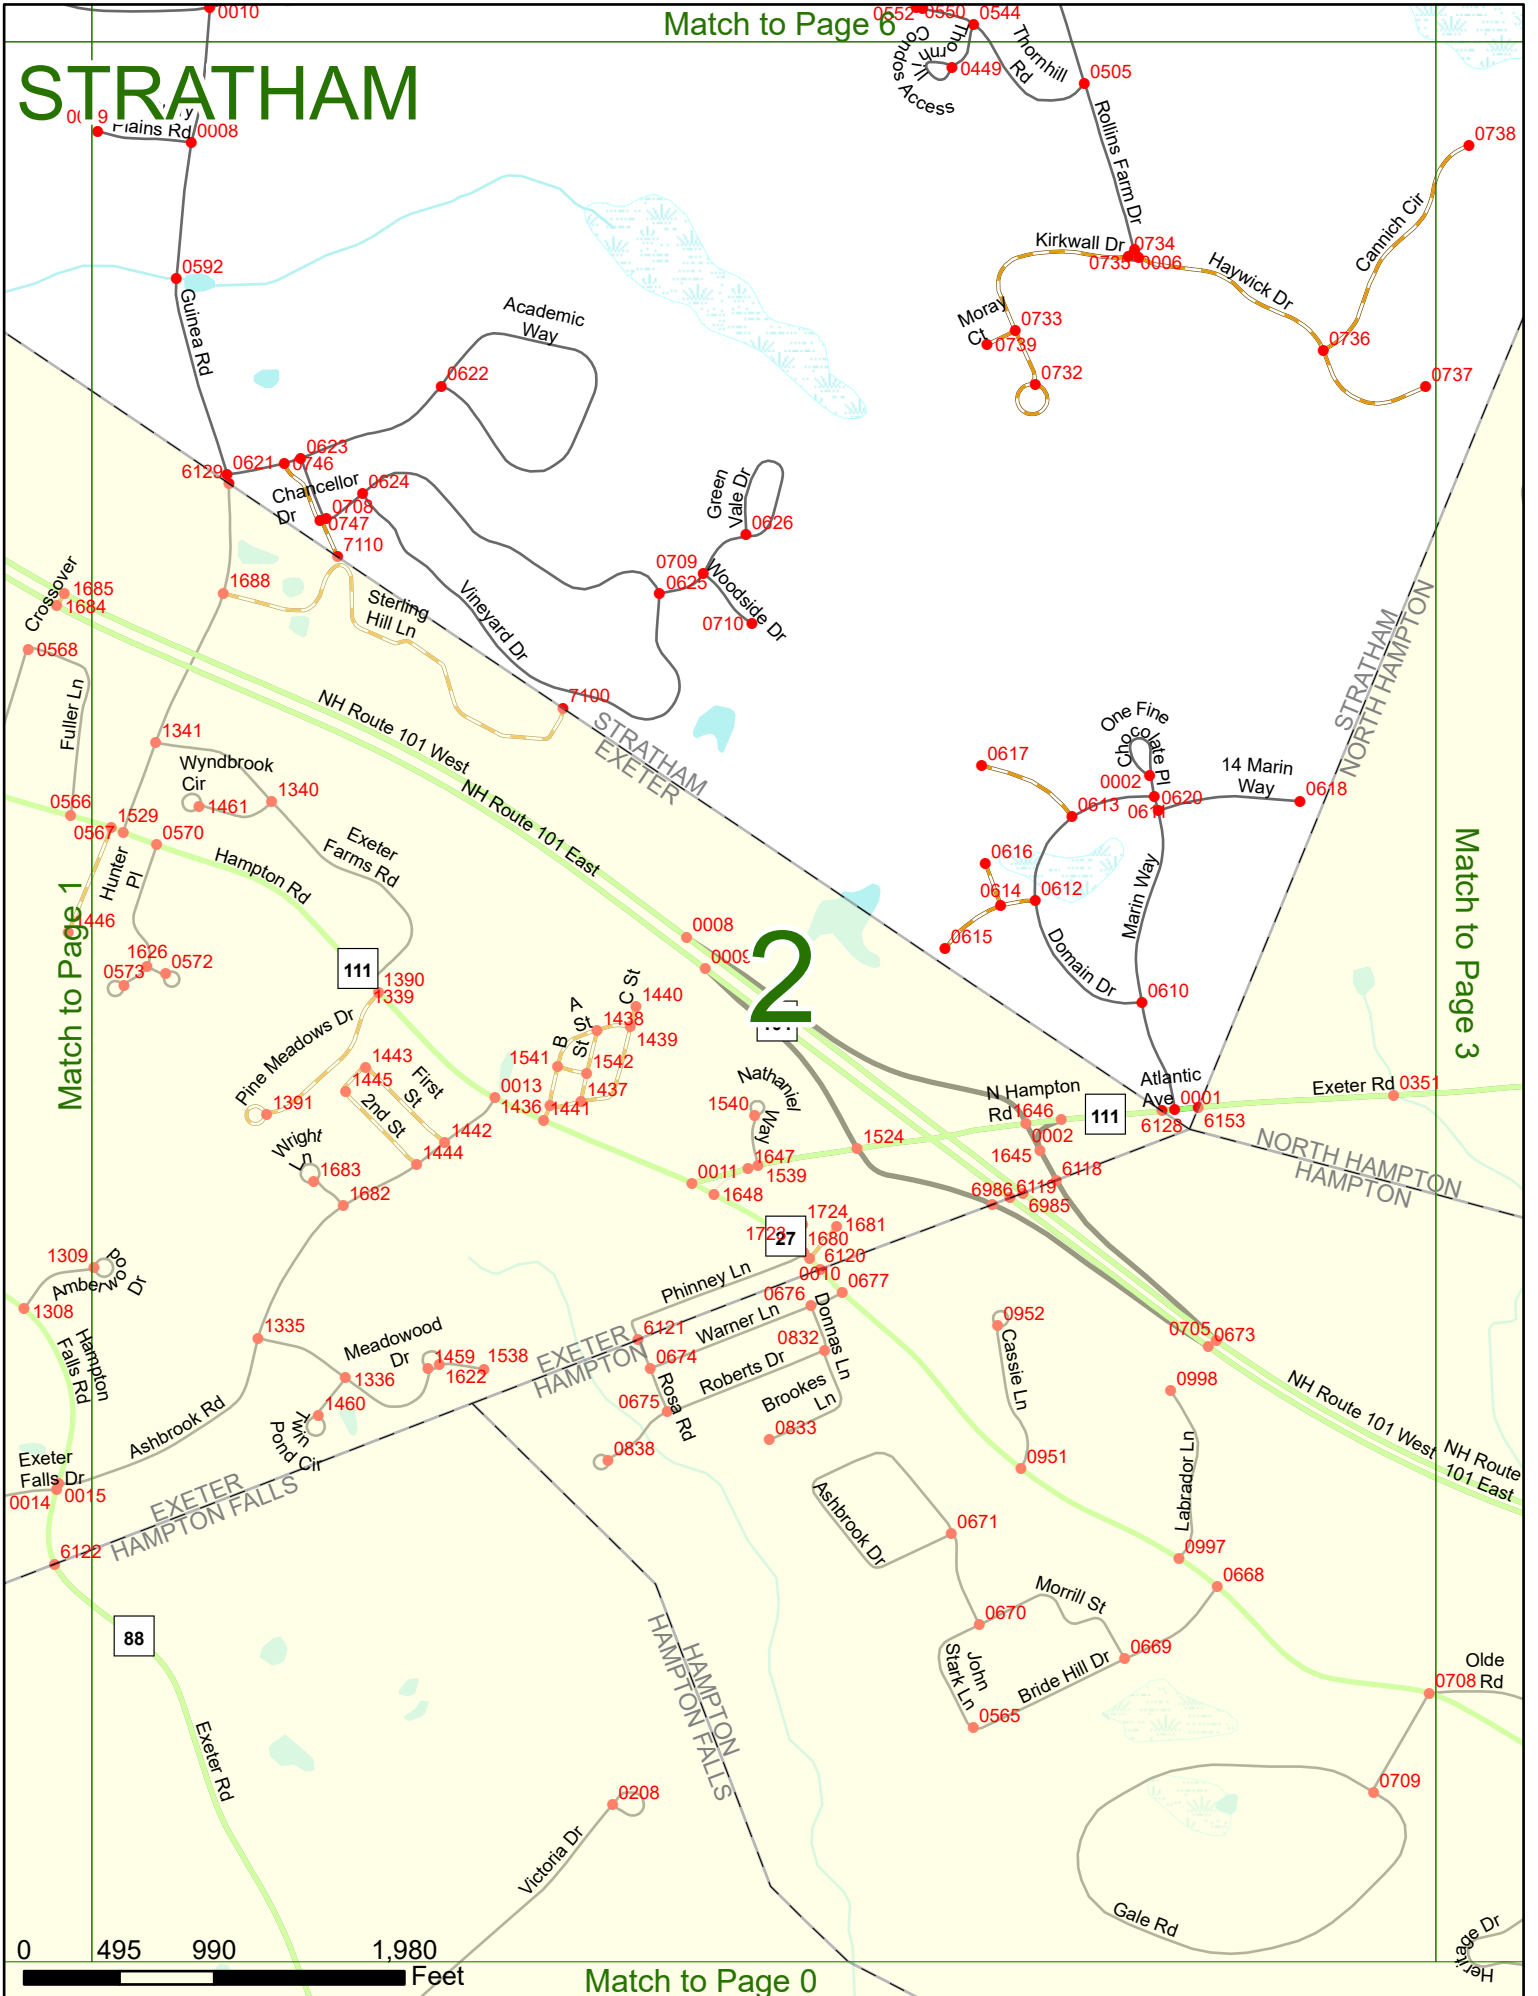

STRATHAM

Match to Page 6

Match to Page 1

Match to Page 3

2

Match to Page 0

0 495 990 1,980 Feet