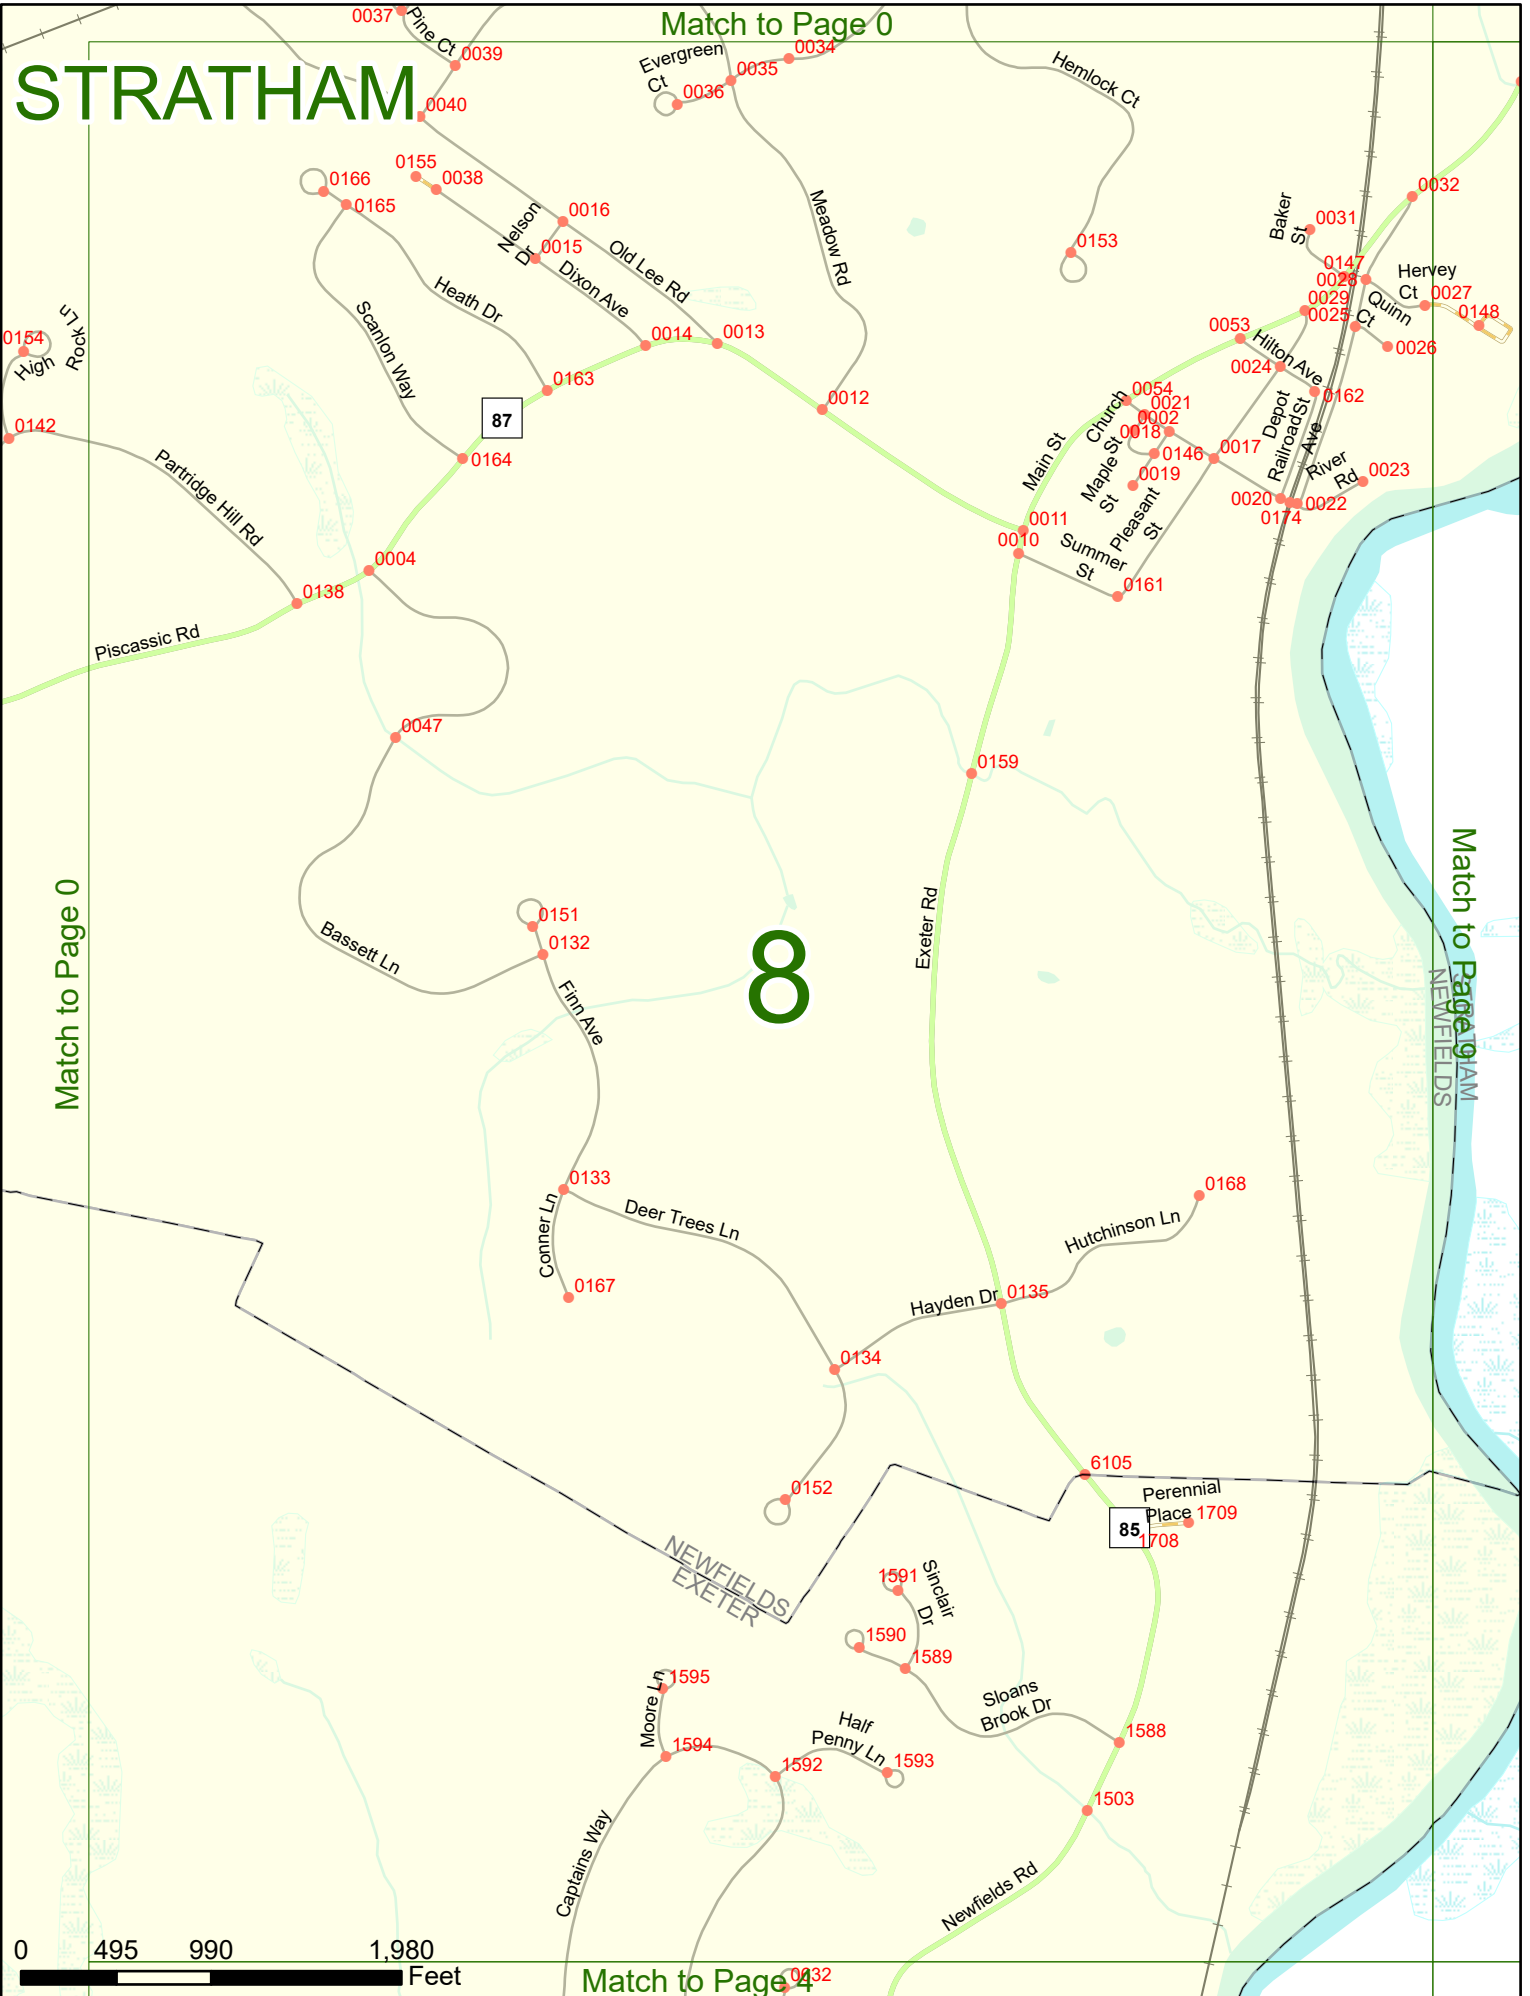

STRATHAM

Match to Page 0

8

Match to Page 0

Match to Page 9

0 495 990 1,980 Feet

Match to Page 4