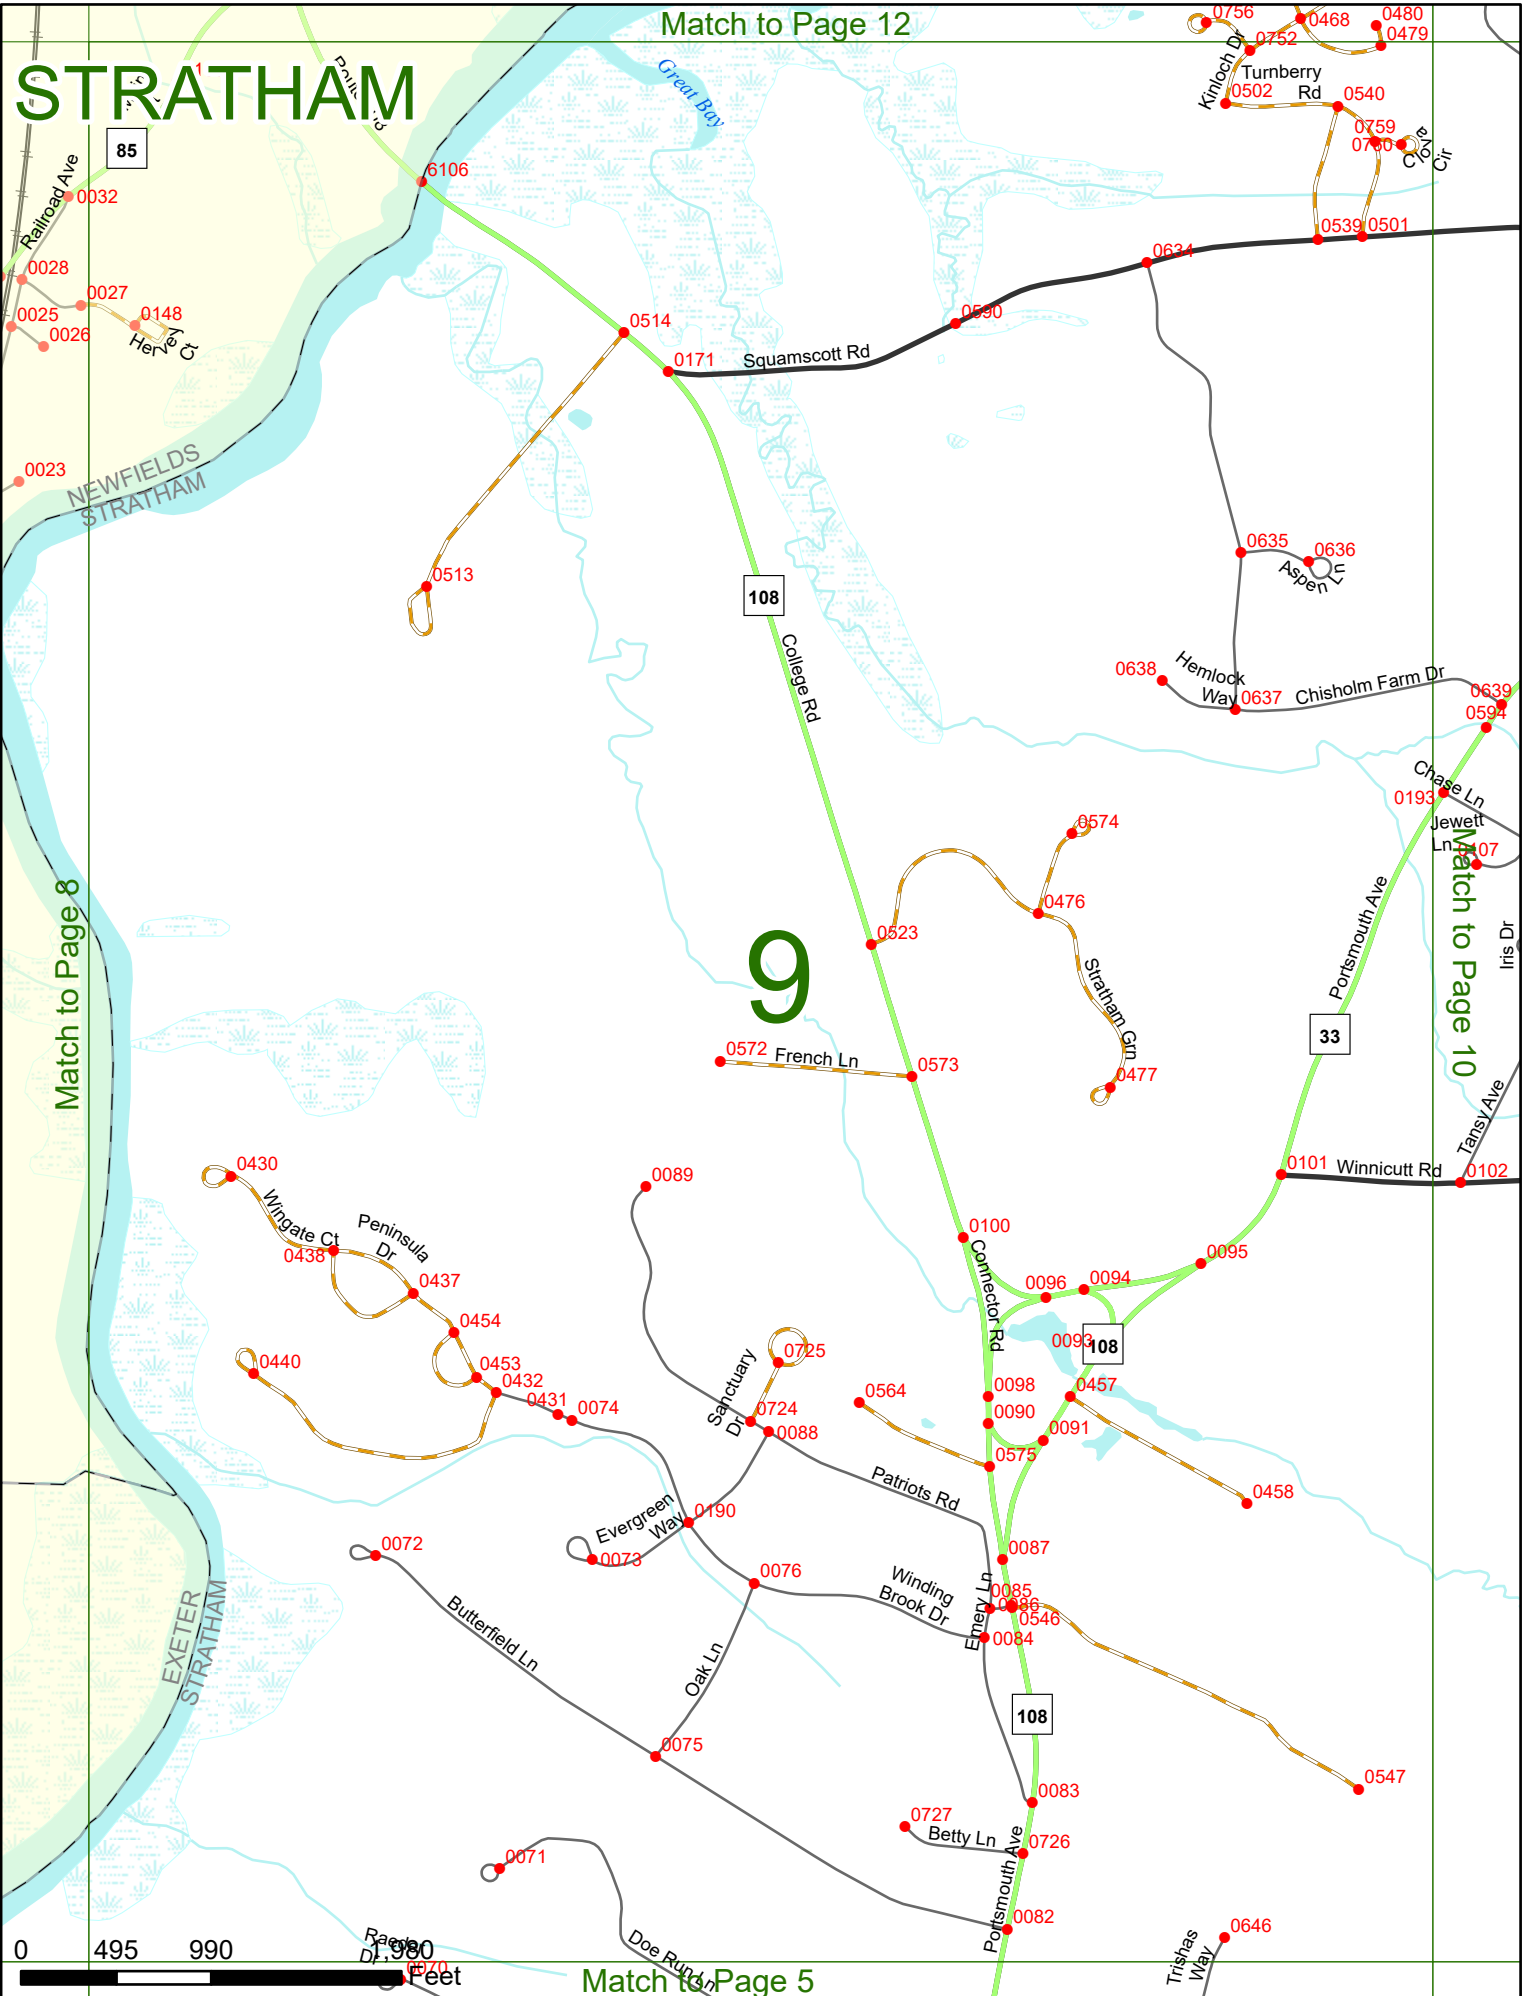

STRATHAM

Match to Page 12

Match to Page 8

Match to Page 10

9

Match to Page 5

0 495 990 Feet