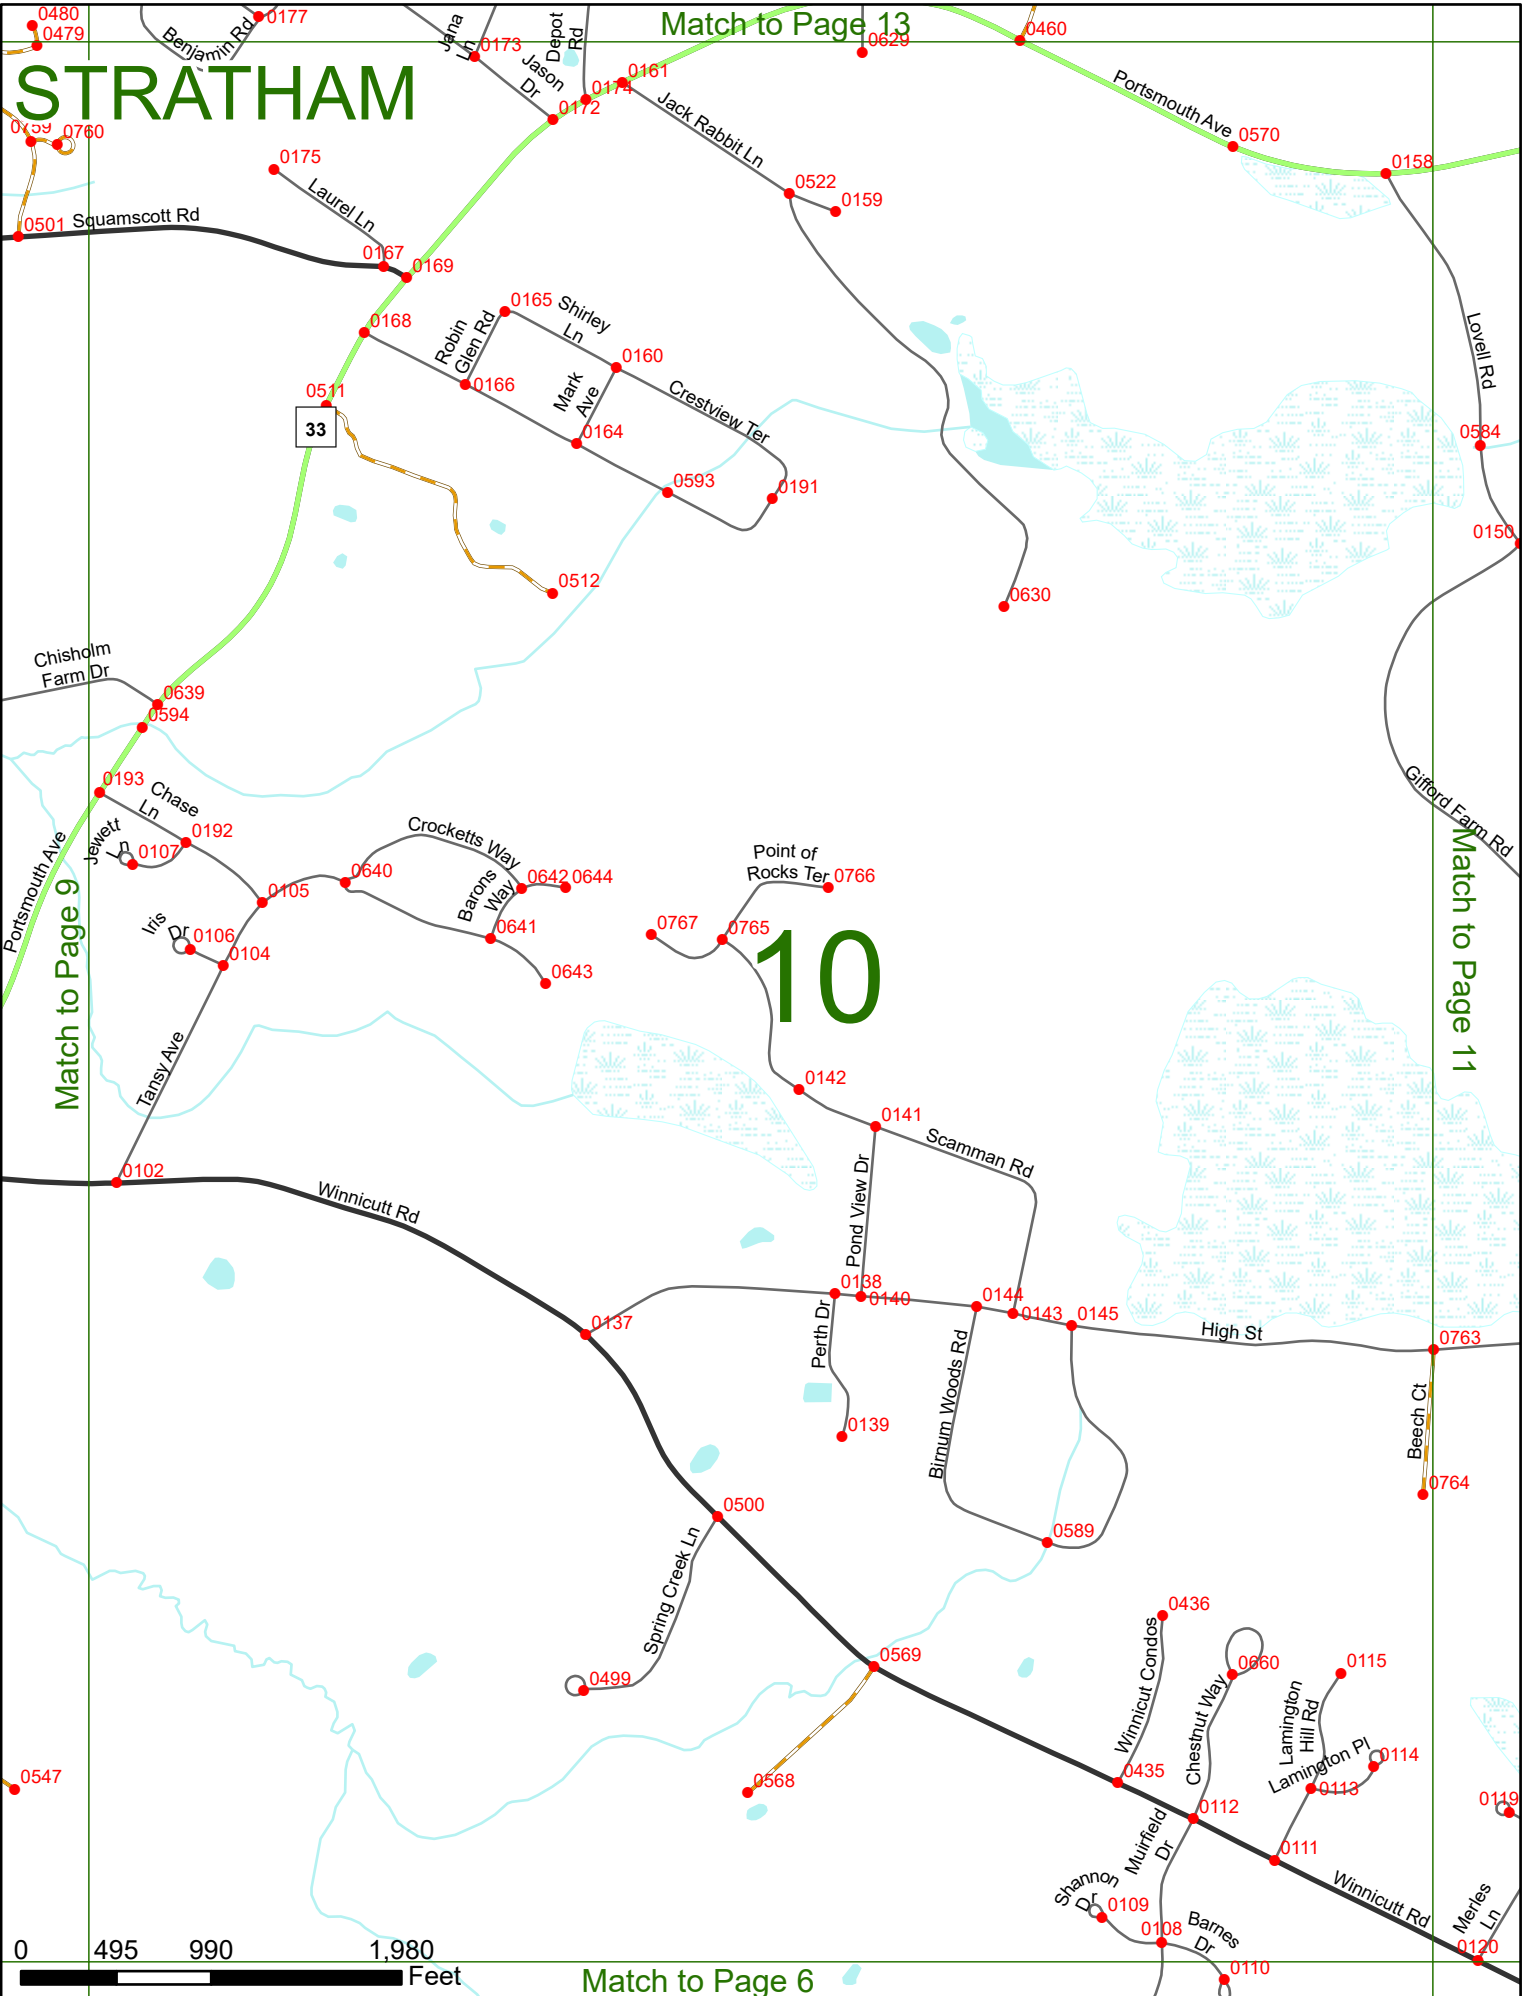

STRATHAM

Match to Page 13

Match to Page 9

Match to Page 11

10

Match to Page 6