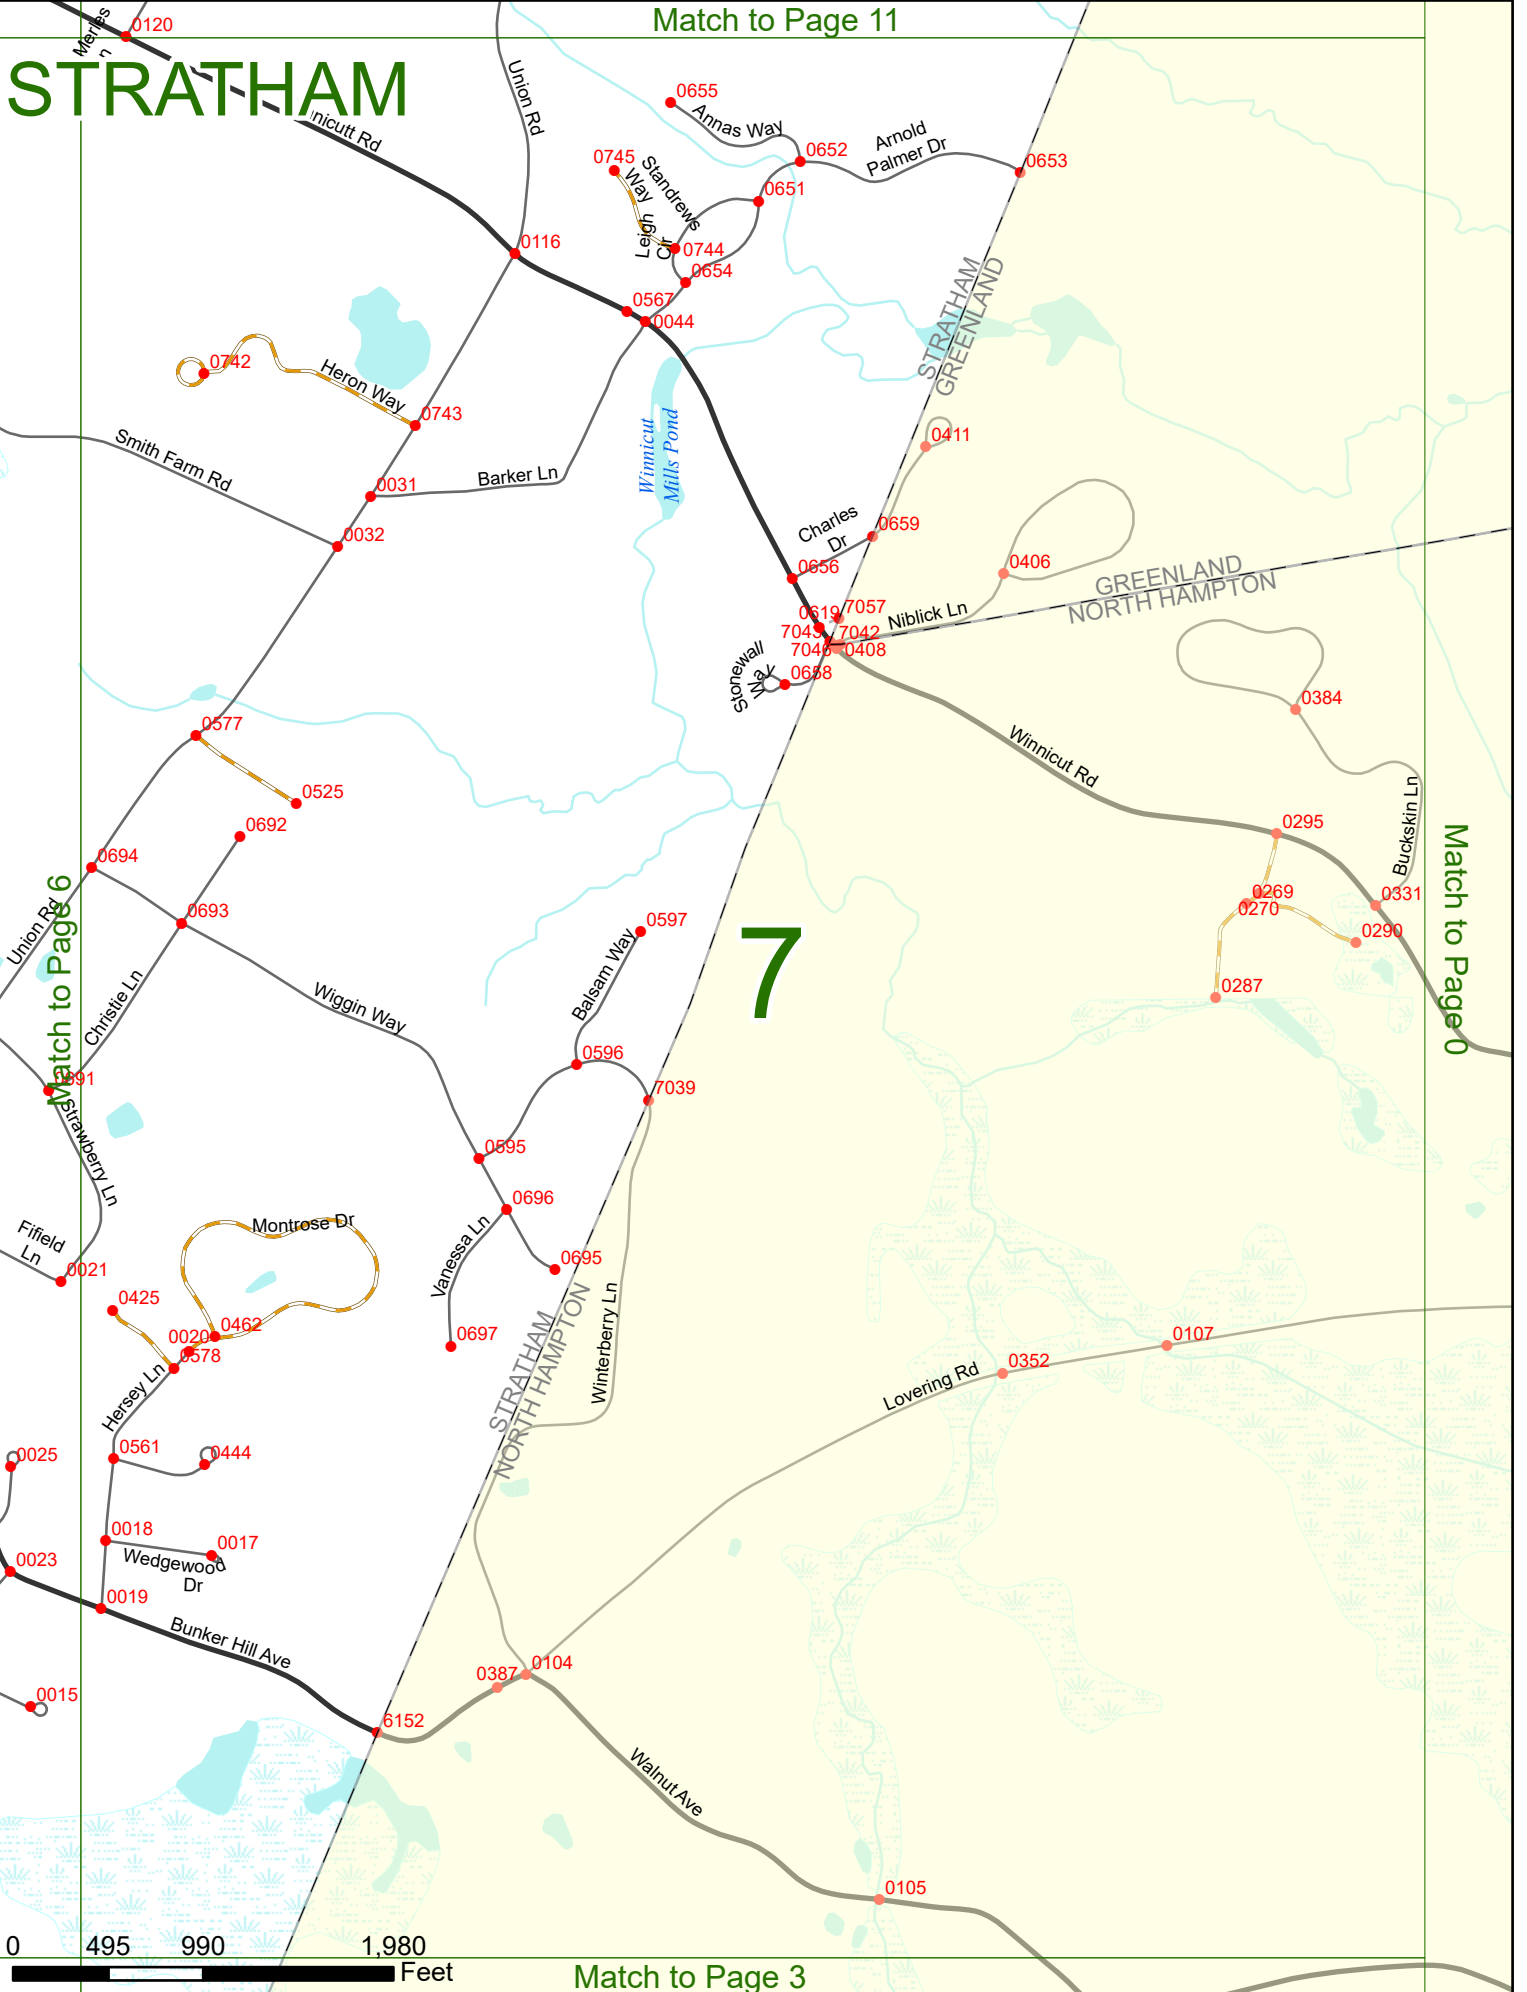

STRATHAM

Match to Page 11

Match to Page 3