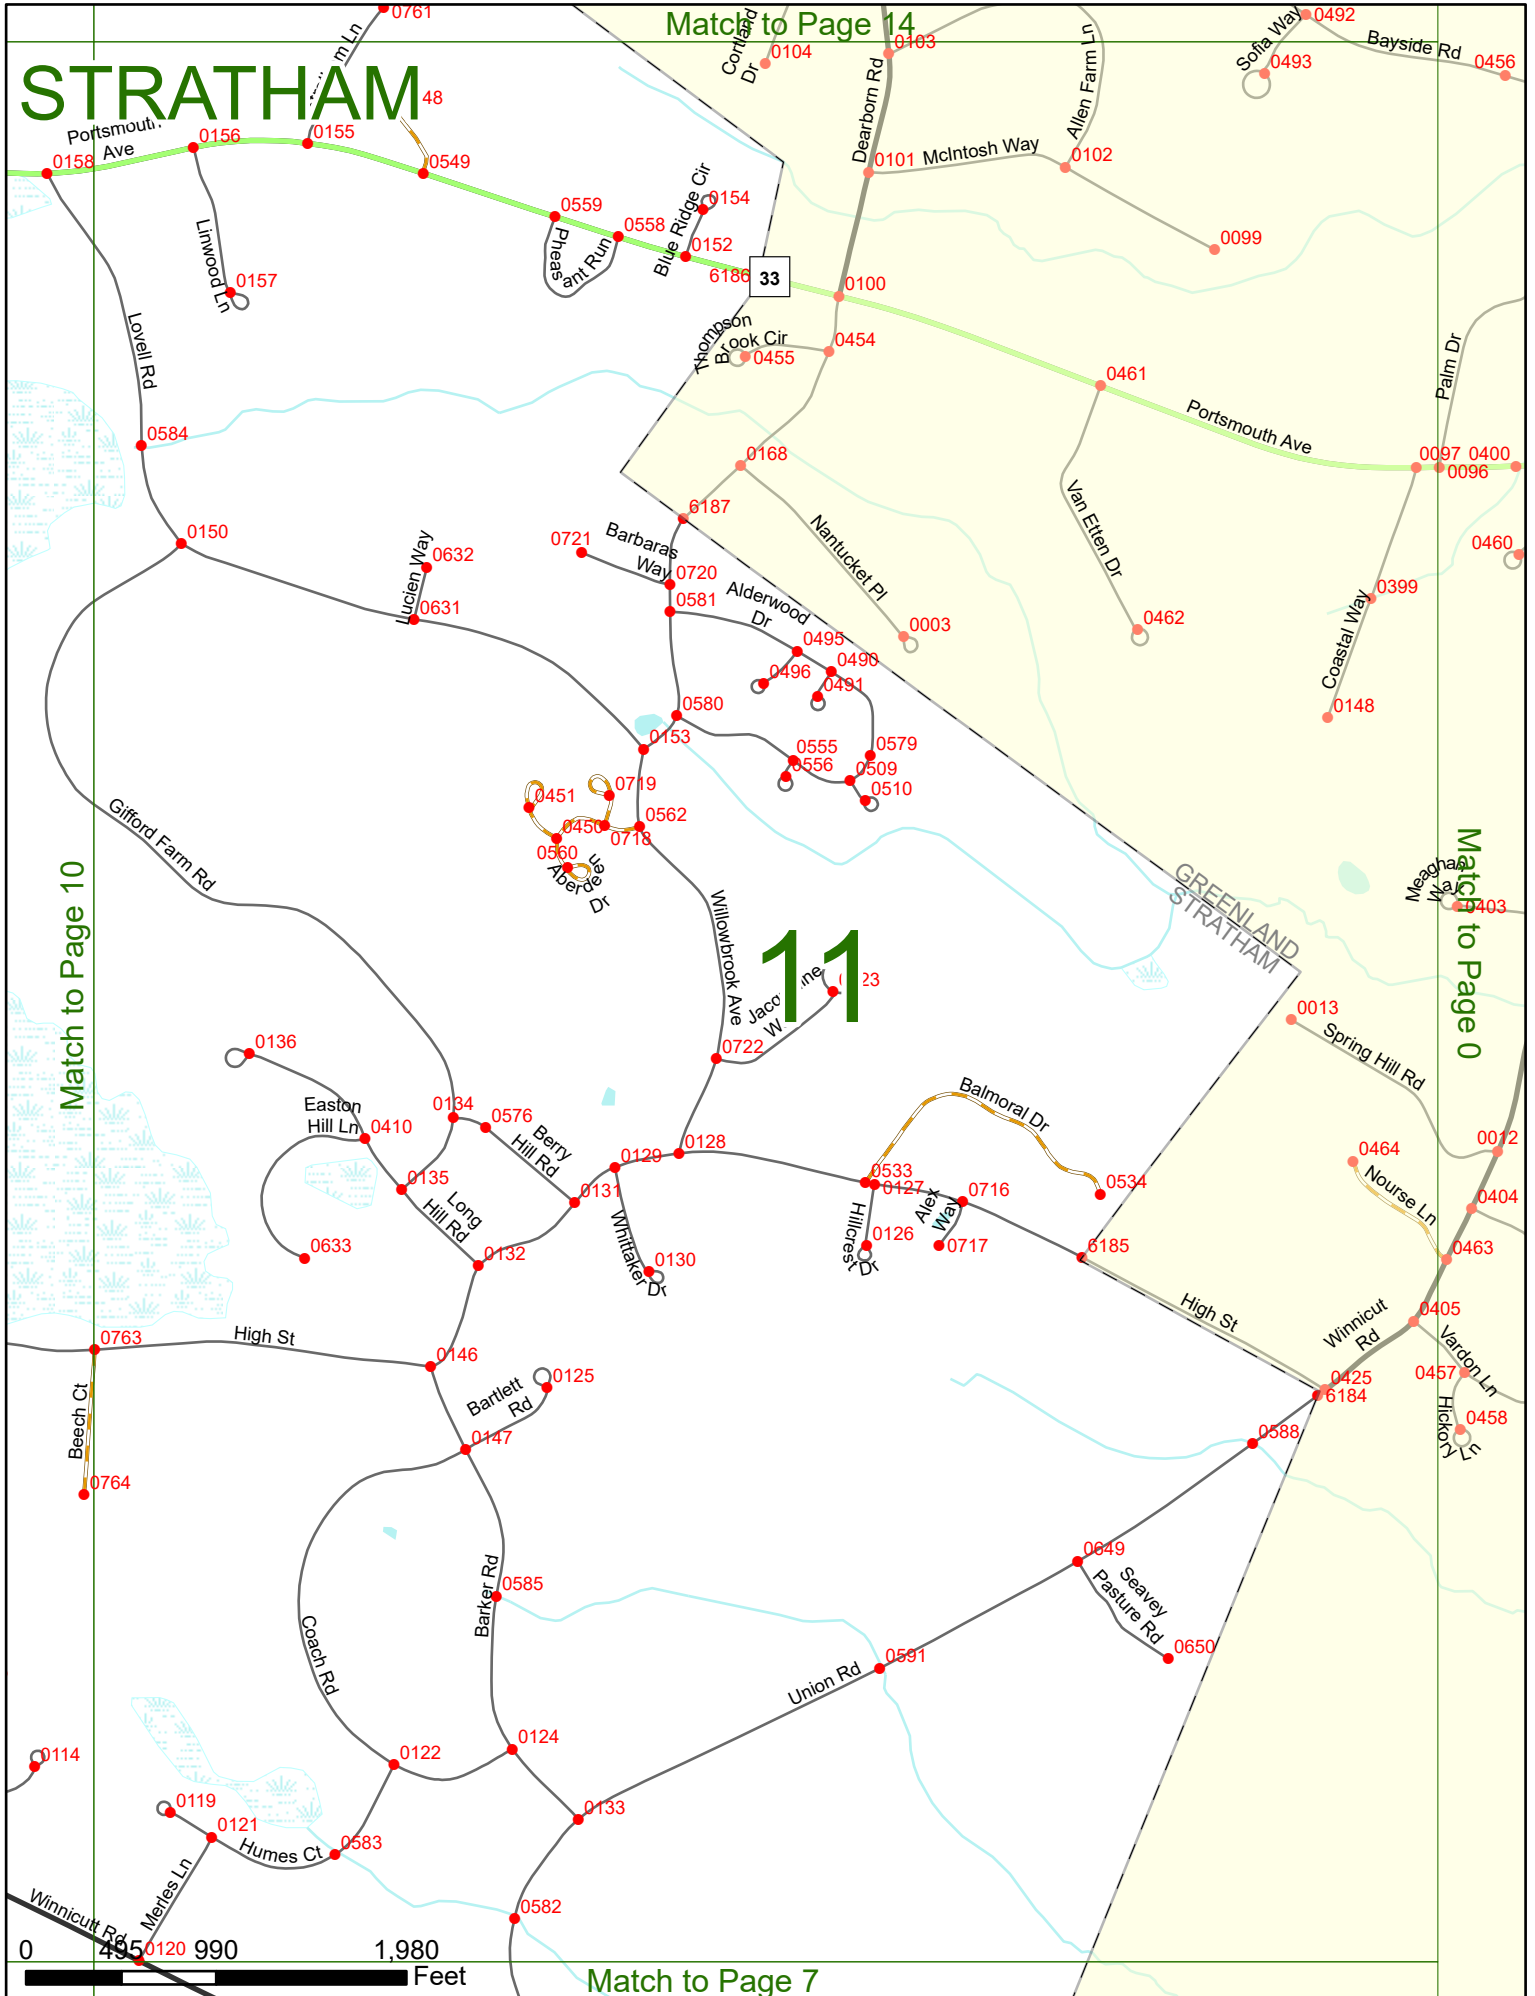

STRATHAM

Match to Page 14

Match to Page 10

Match to Page 0

Match to Page 7

11