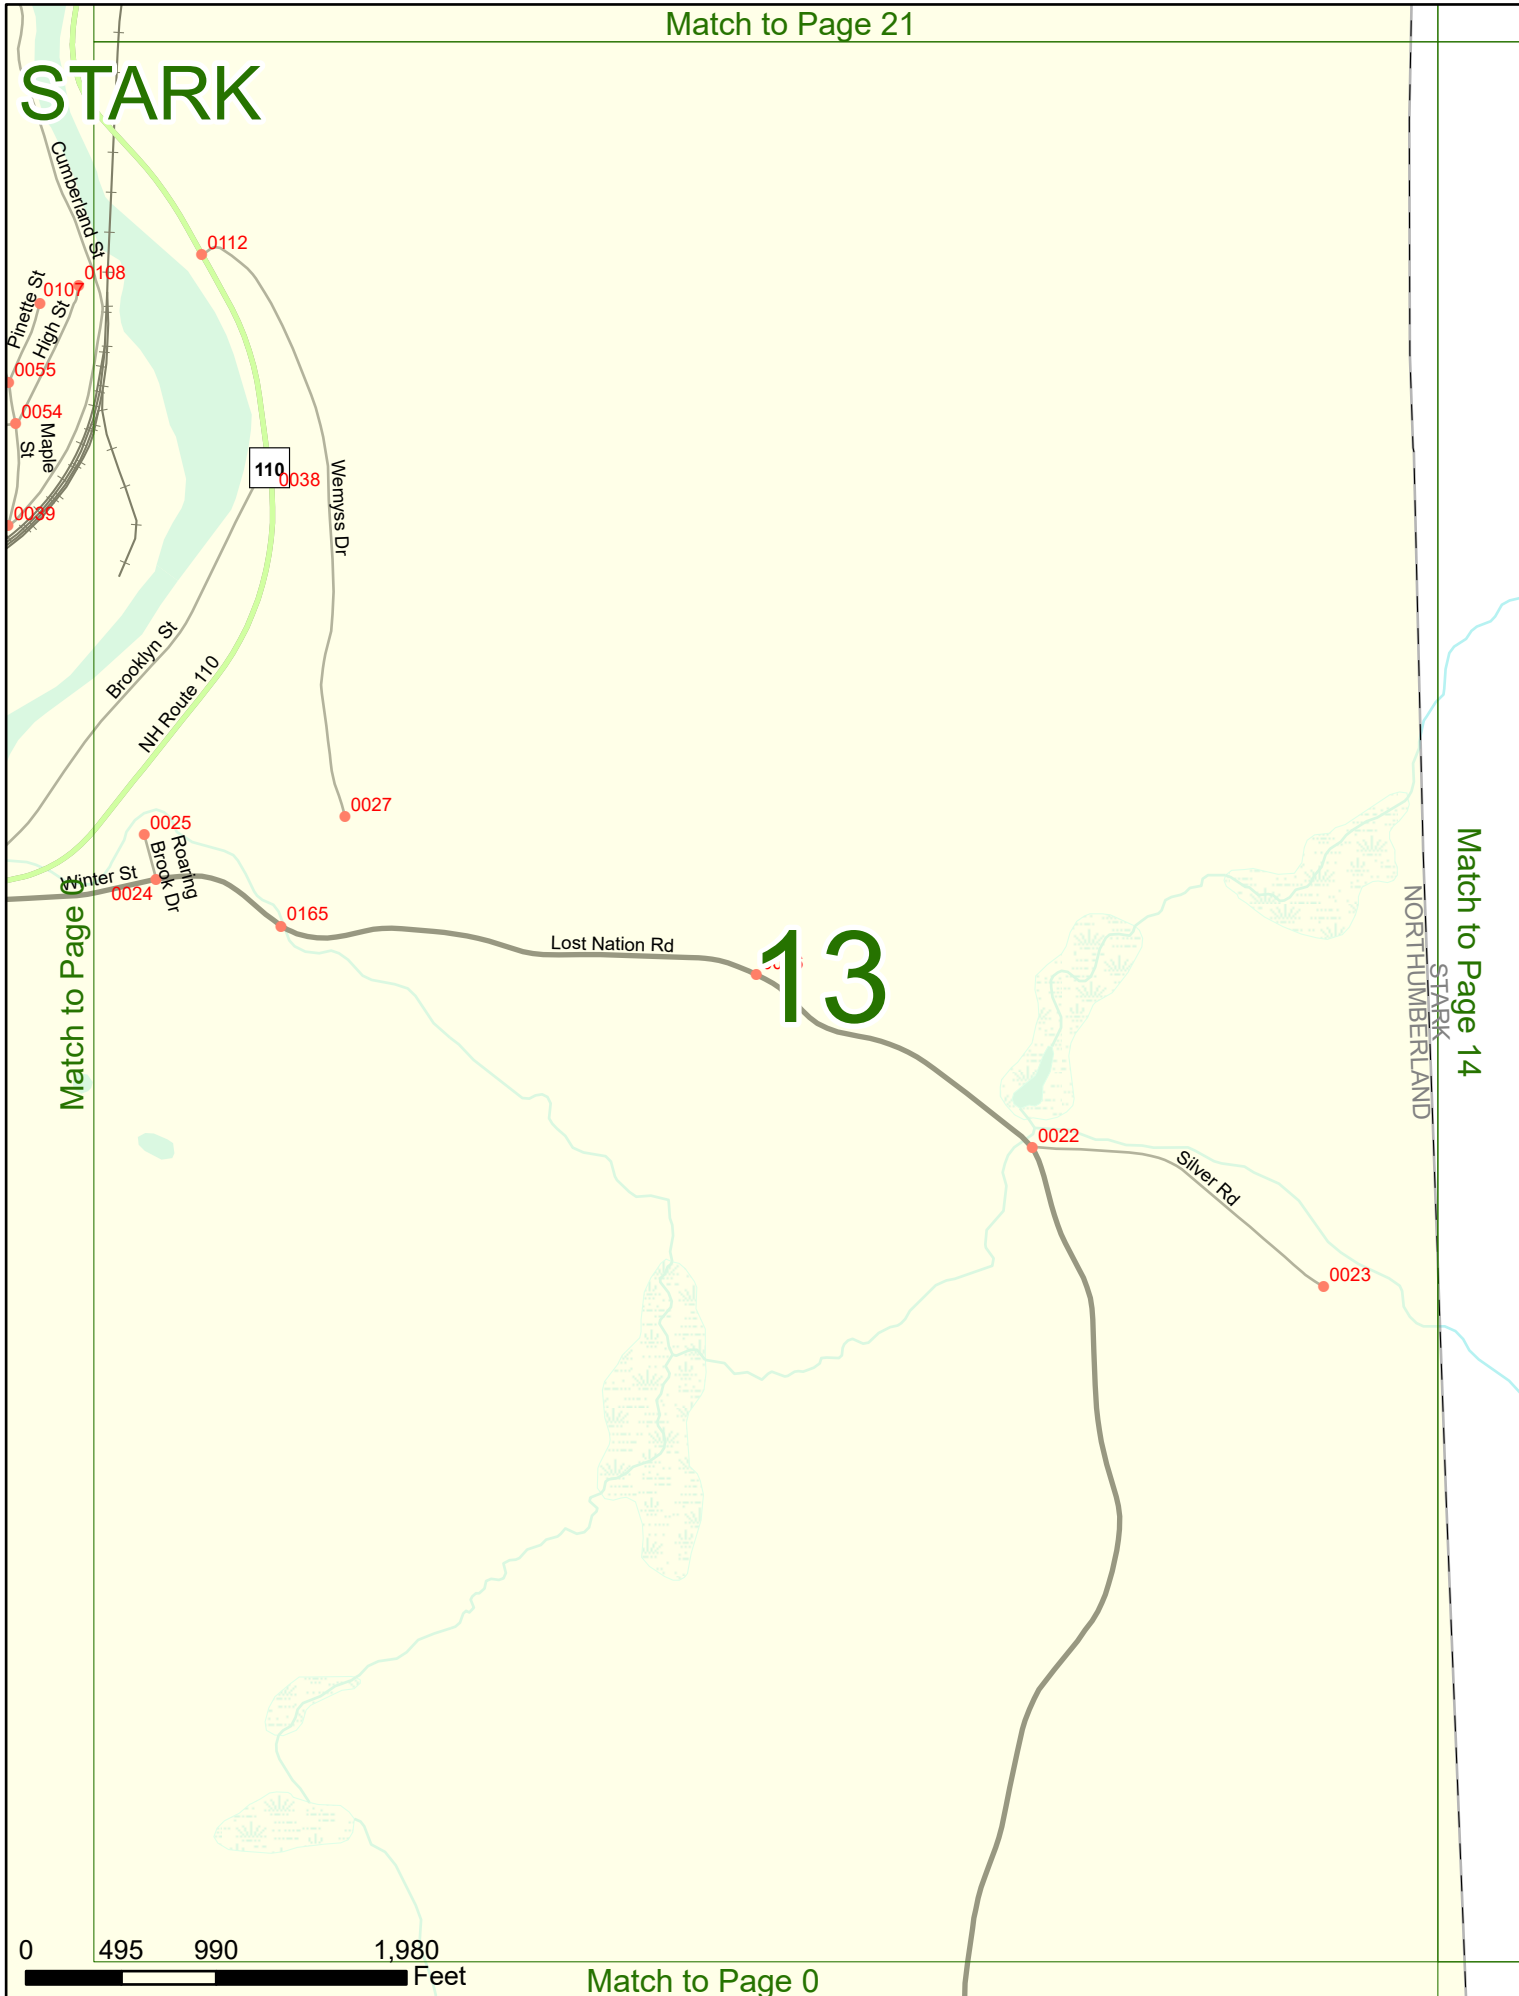

STARK

Match to Page 6

Match to Page 14

NORTHUMBERLAND

STARK