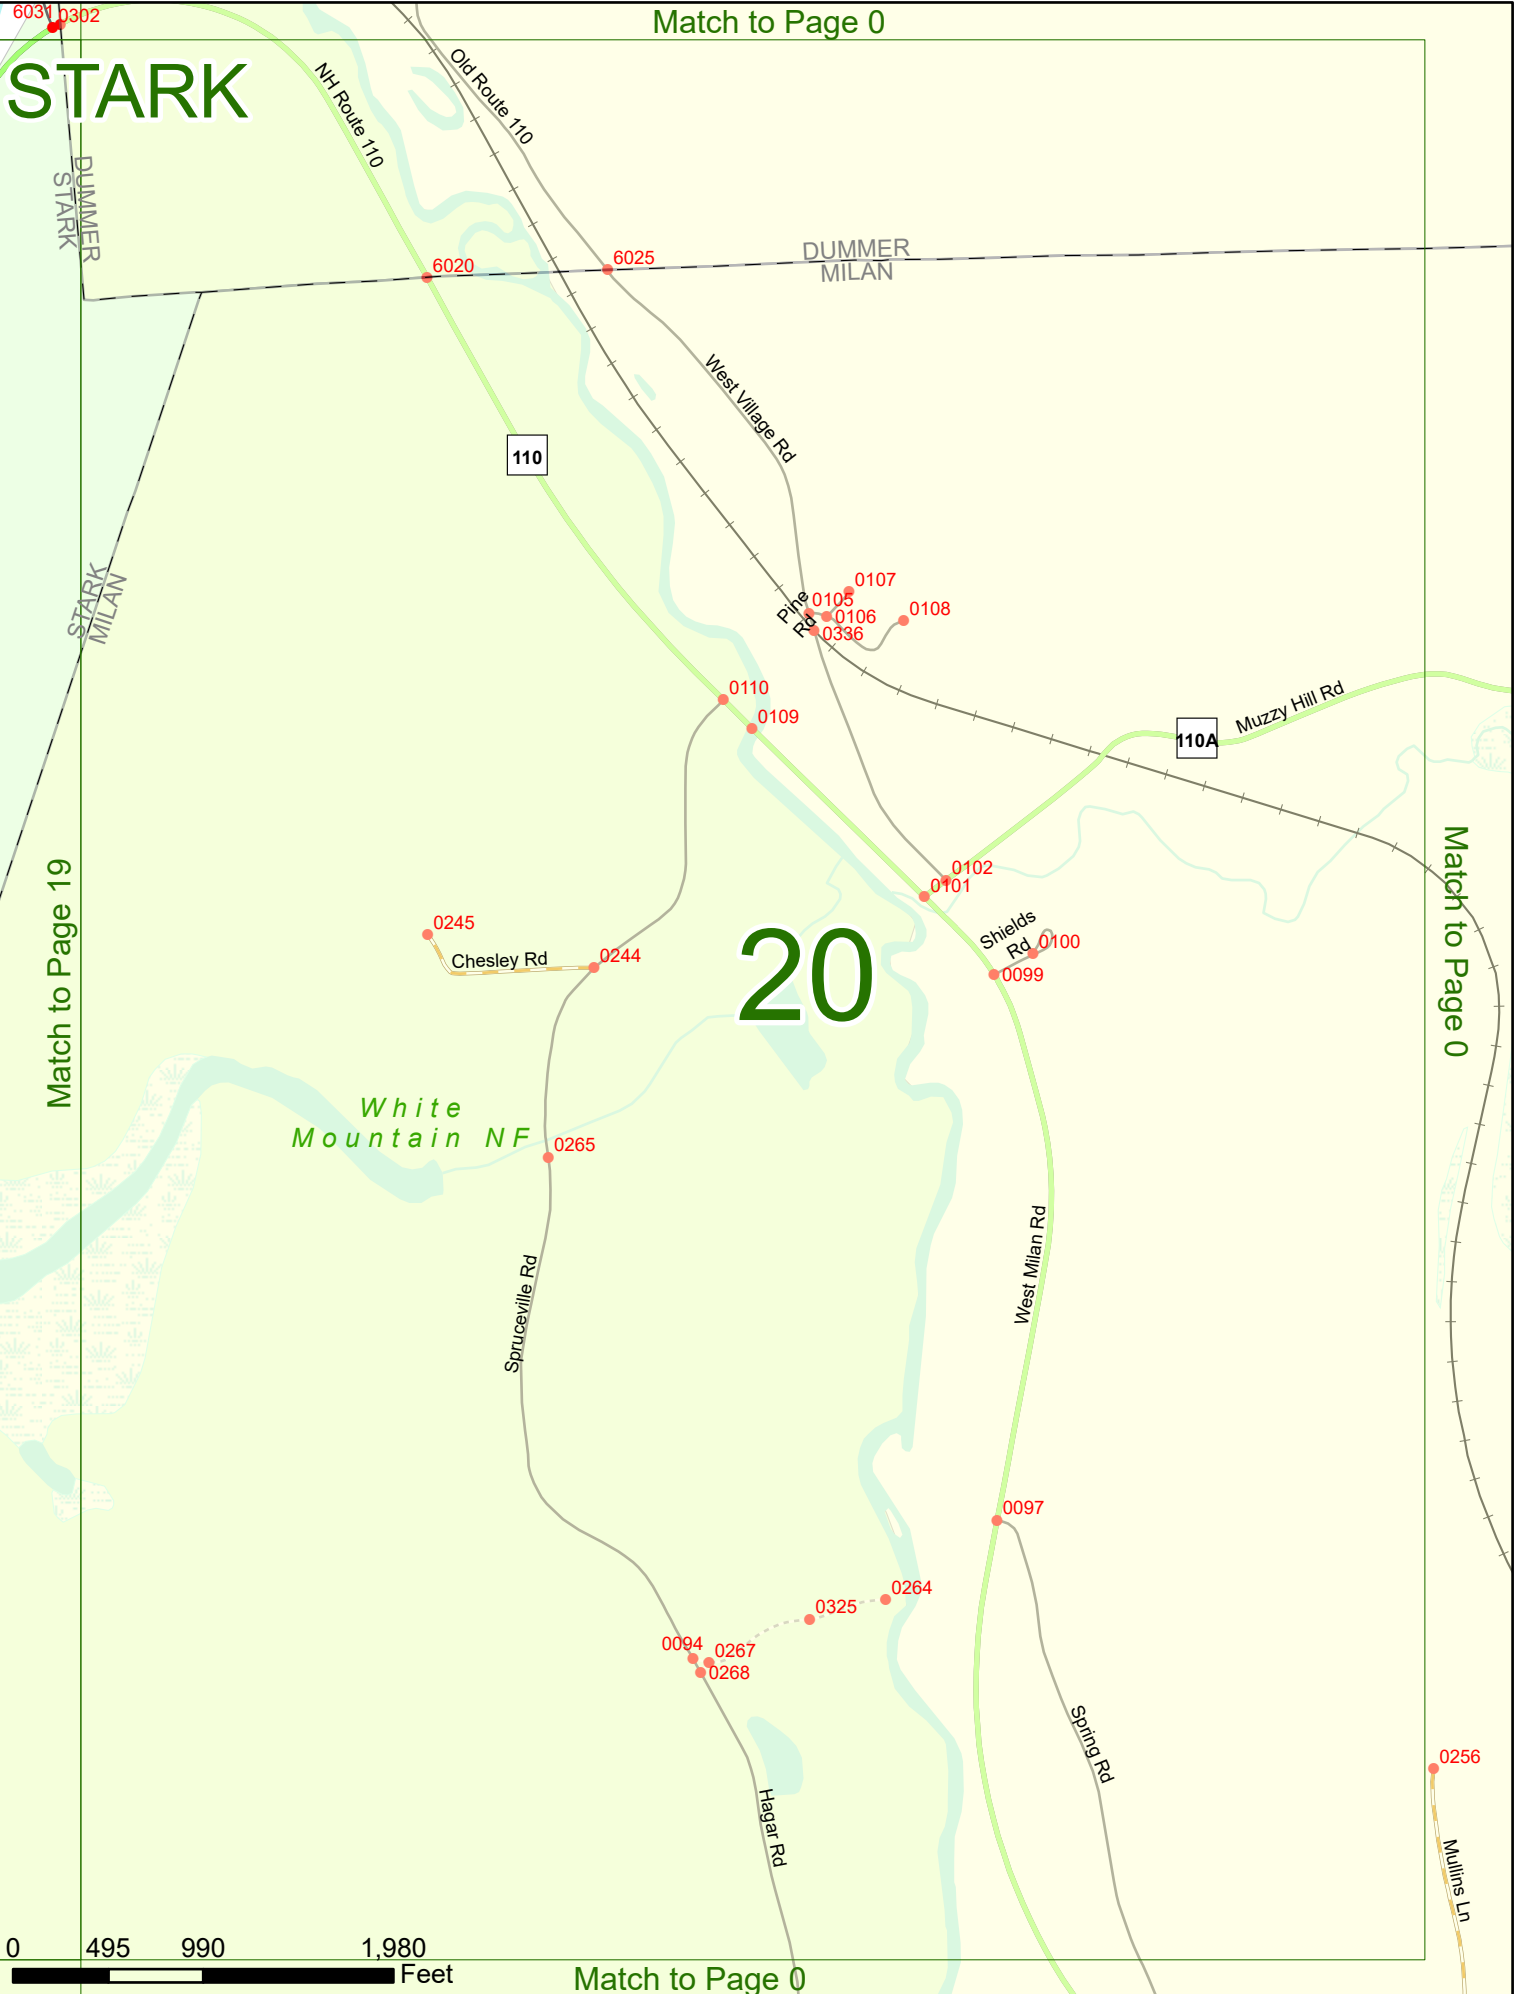

Match to Page 0

STARK

Match to Page 19

Match to Page 0

0 495 990 1,980 Feet

Match to Page 0