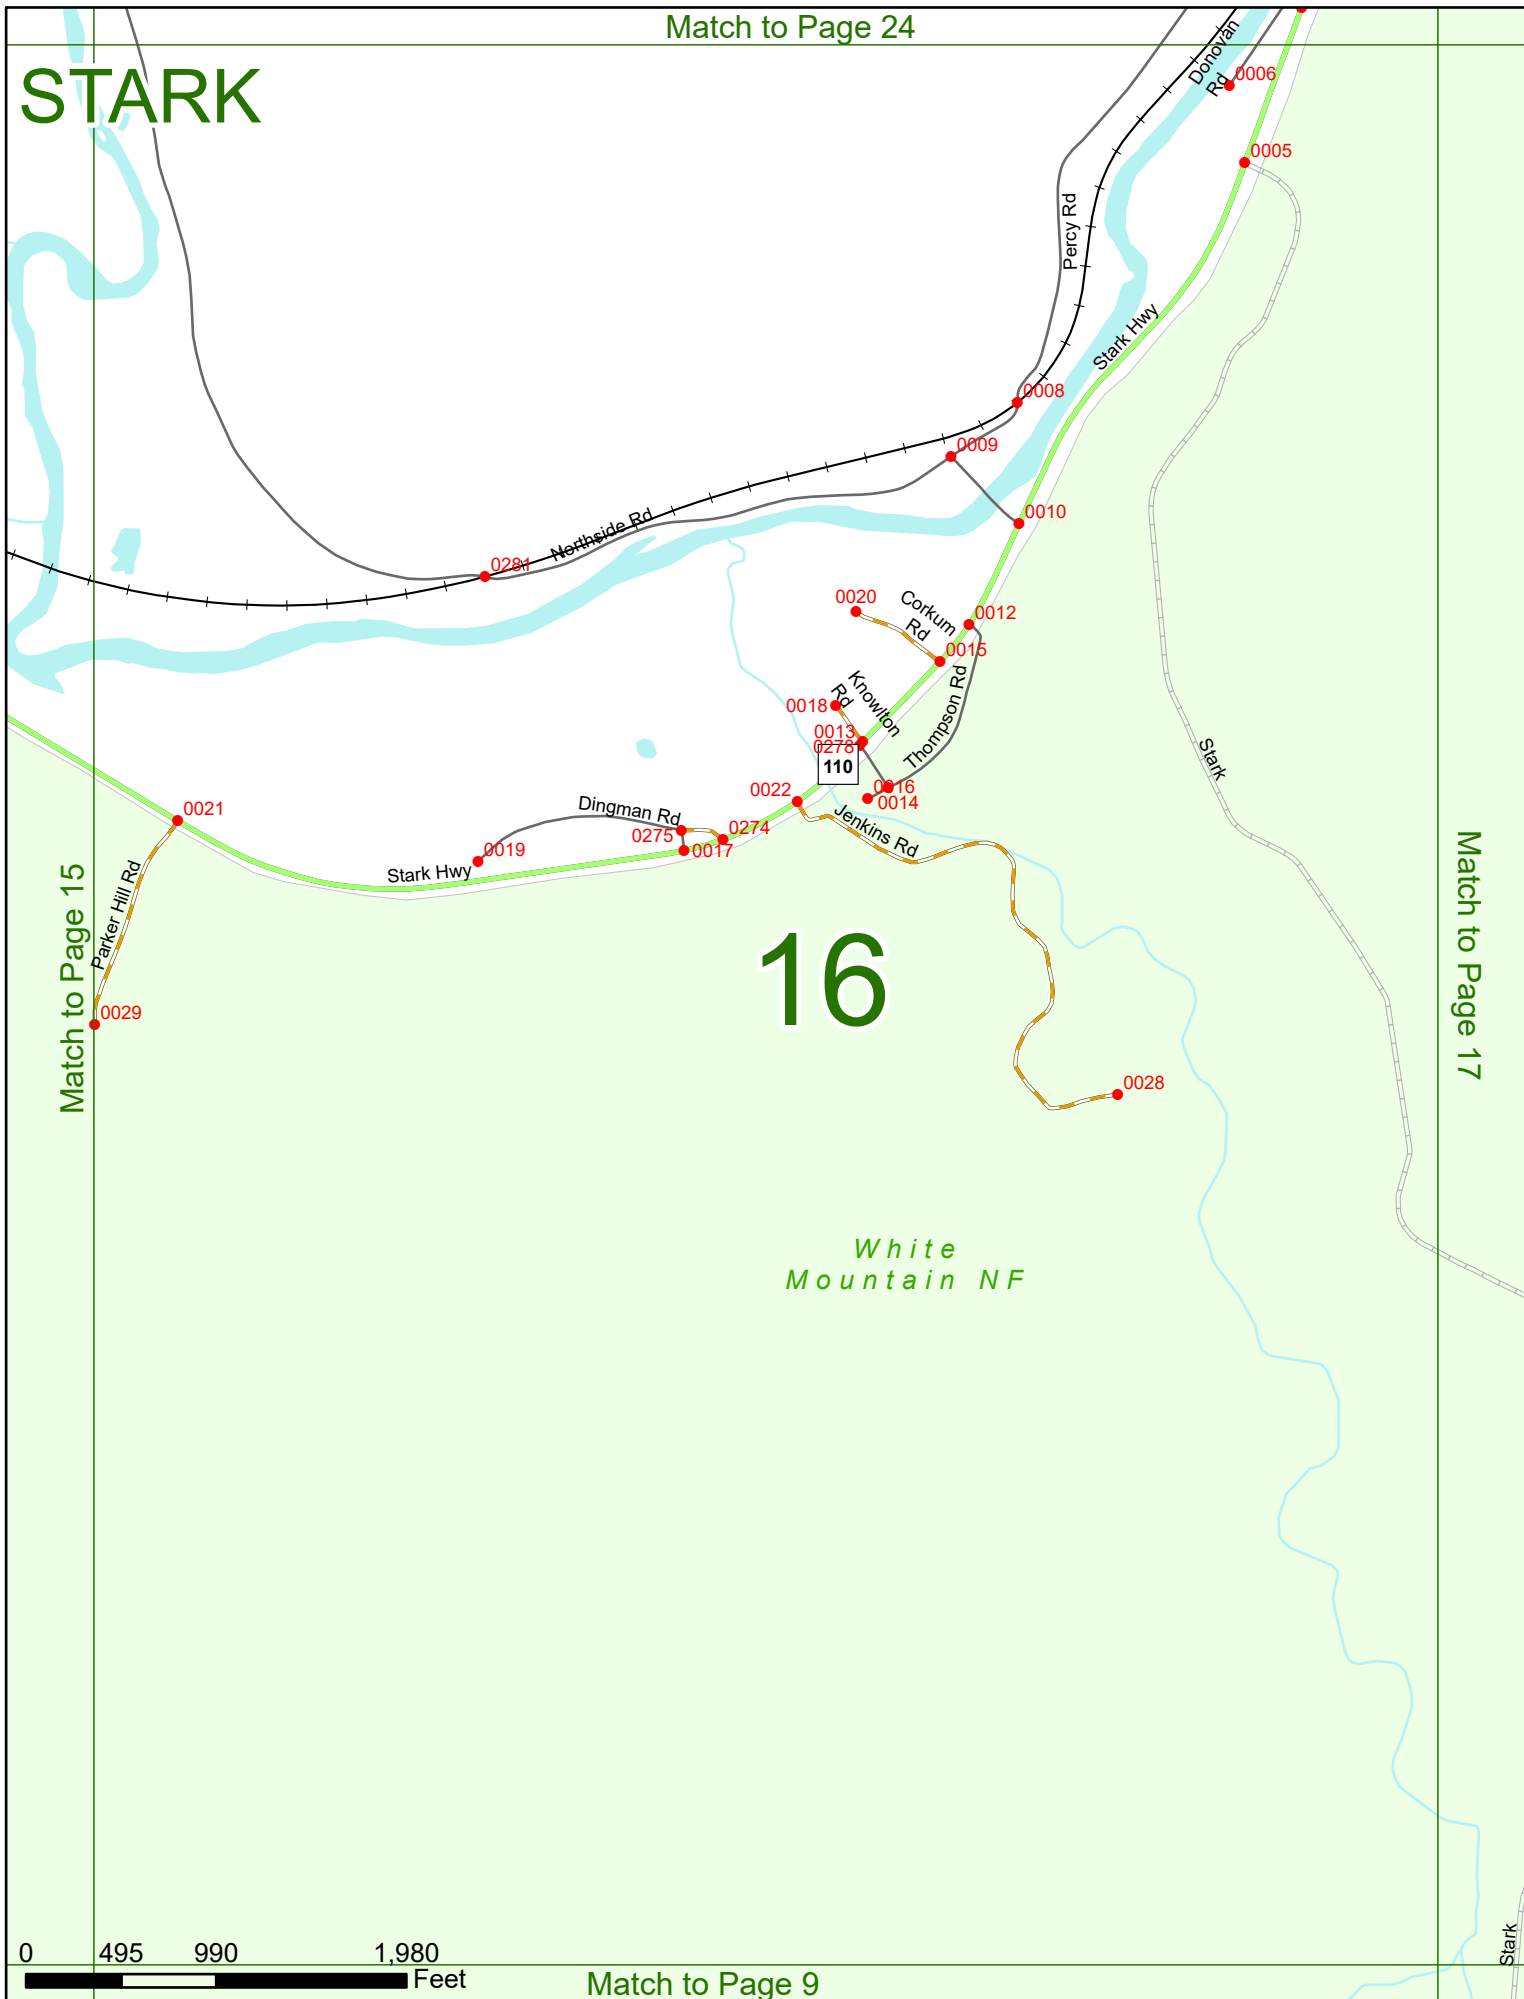

STARK

Match to Page 15

Match to Page 17

16

White Mountain NF

Stark