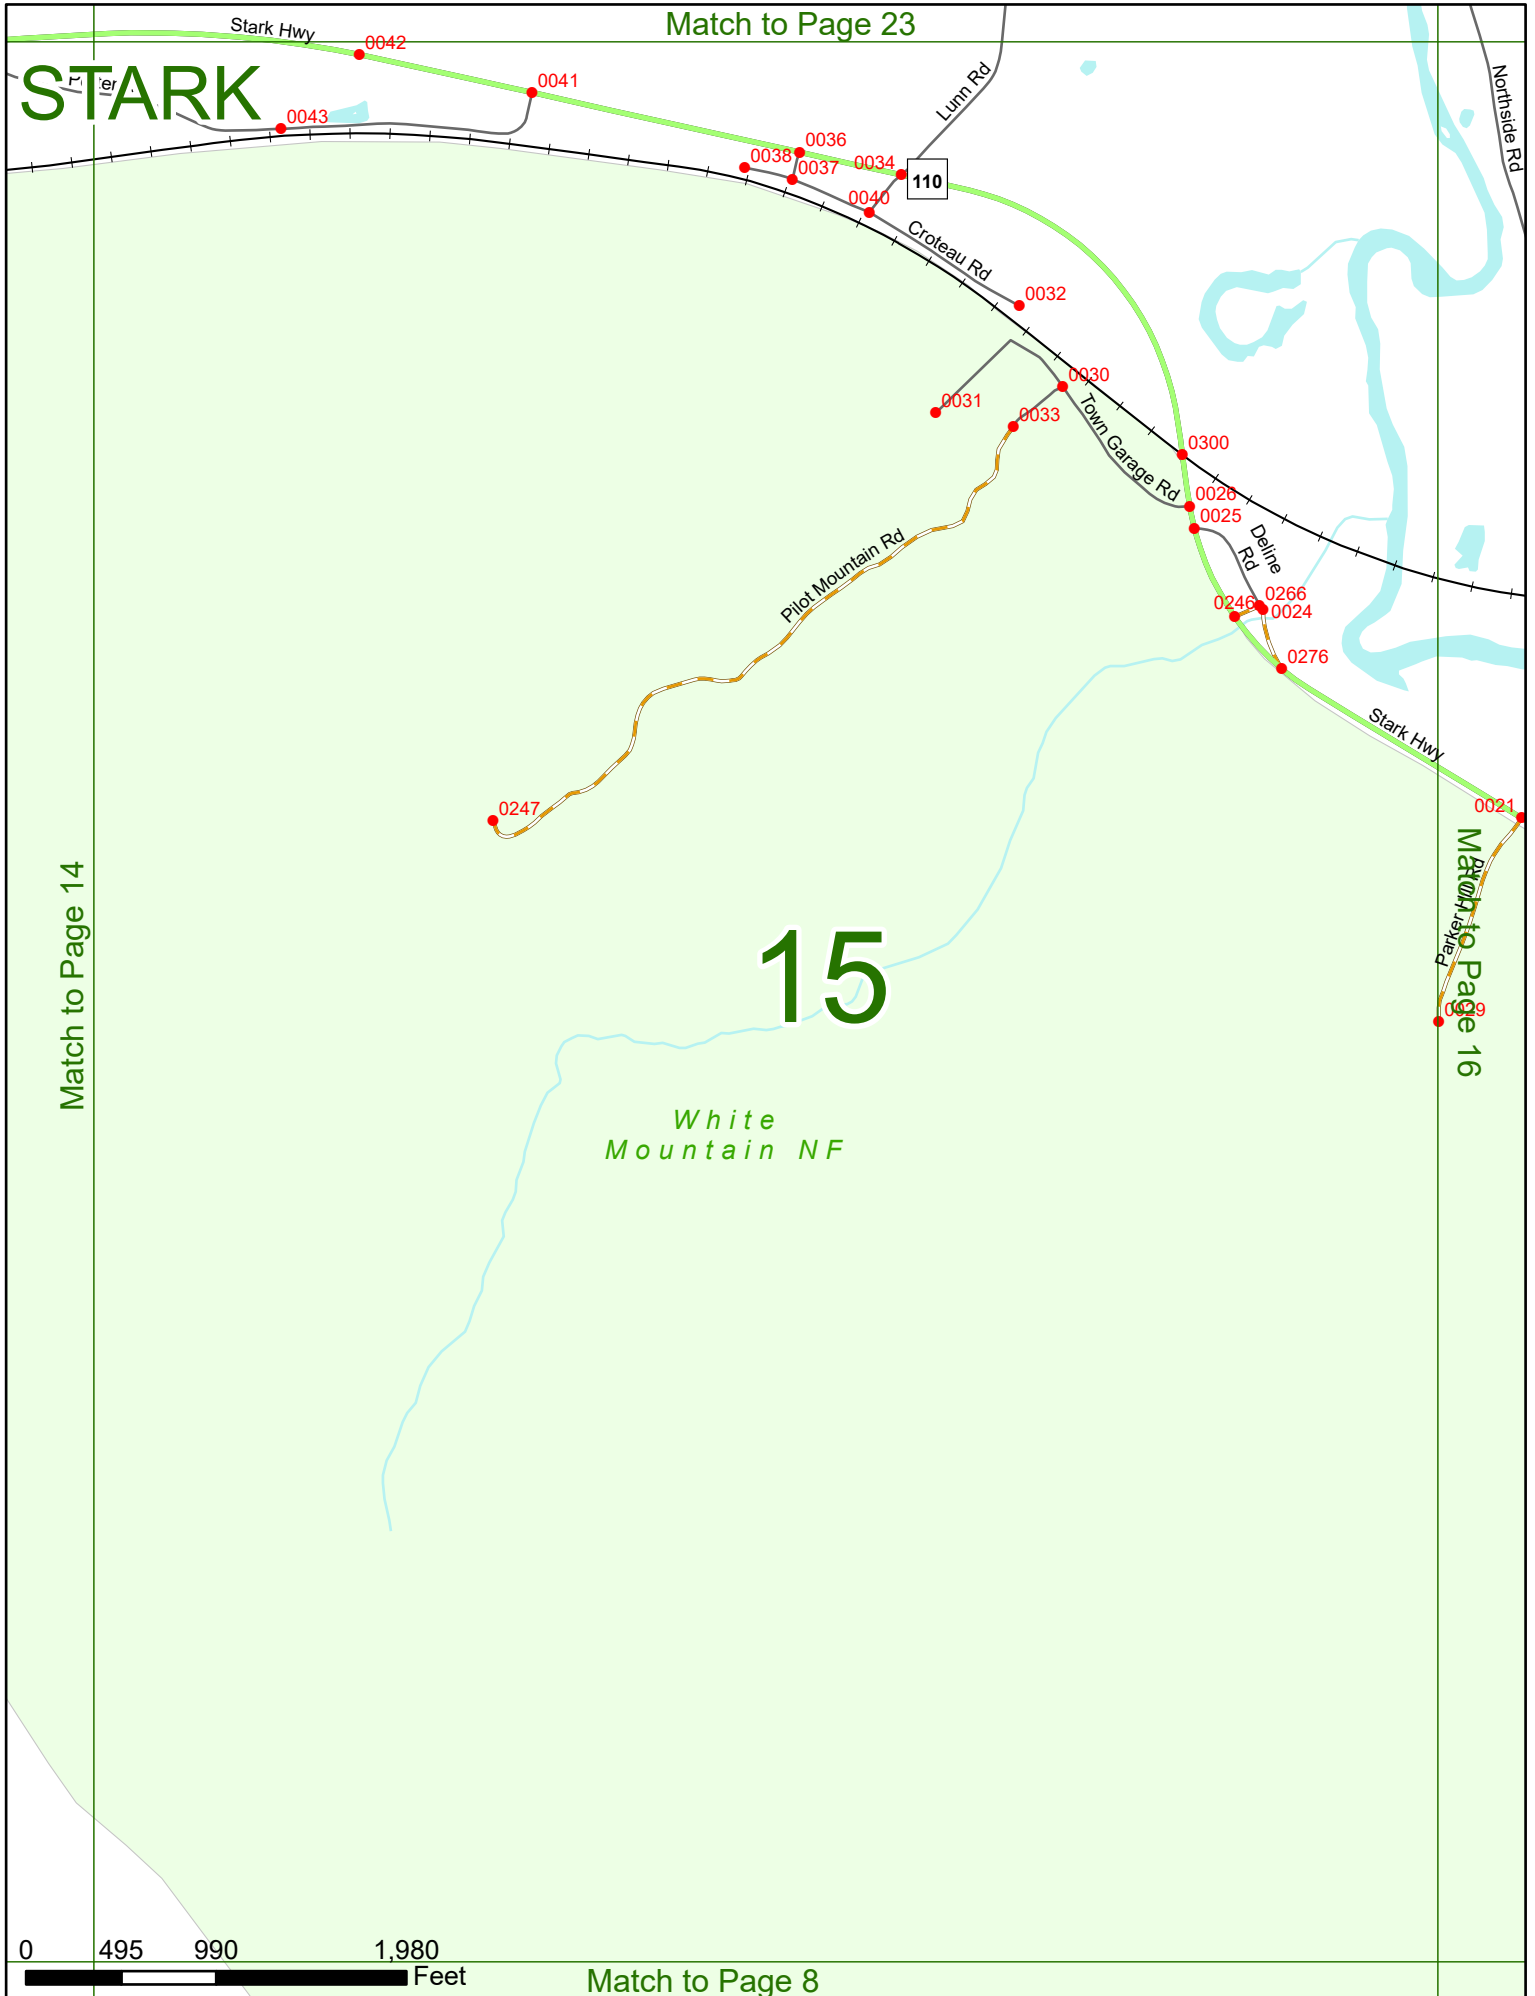

STARK

Match to Page 23

15

White Mountain NF

Match to Page 14

Match to Page 16

0 495 990 1,980 Feet

Match to Page 8