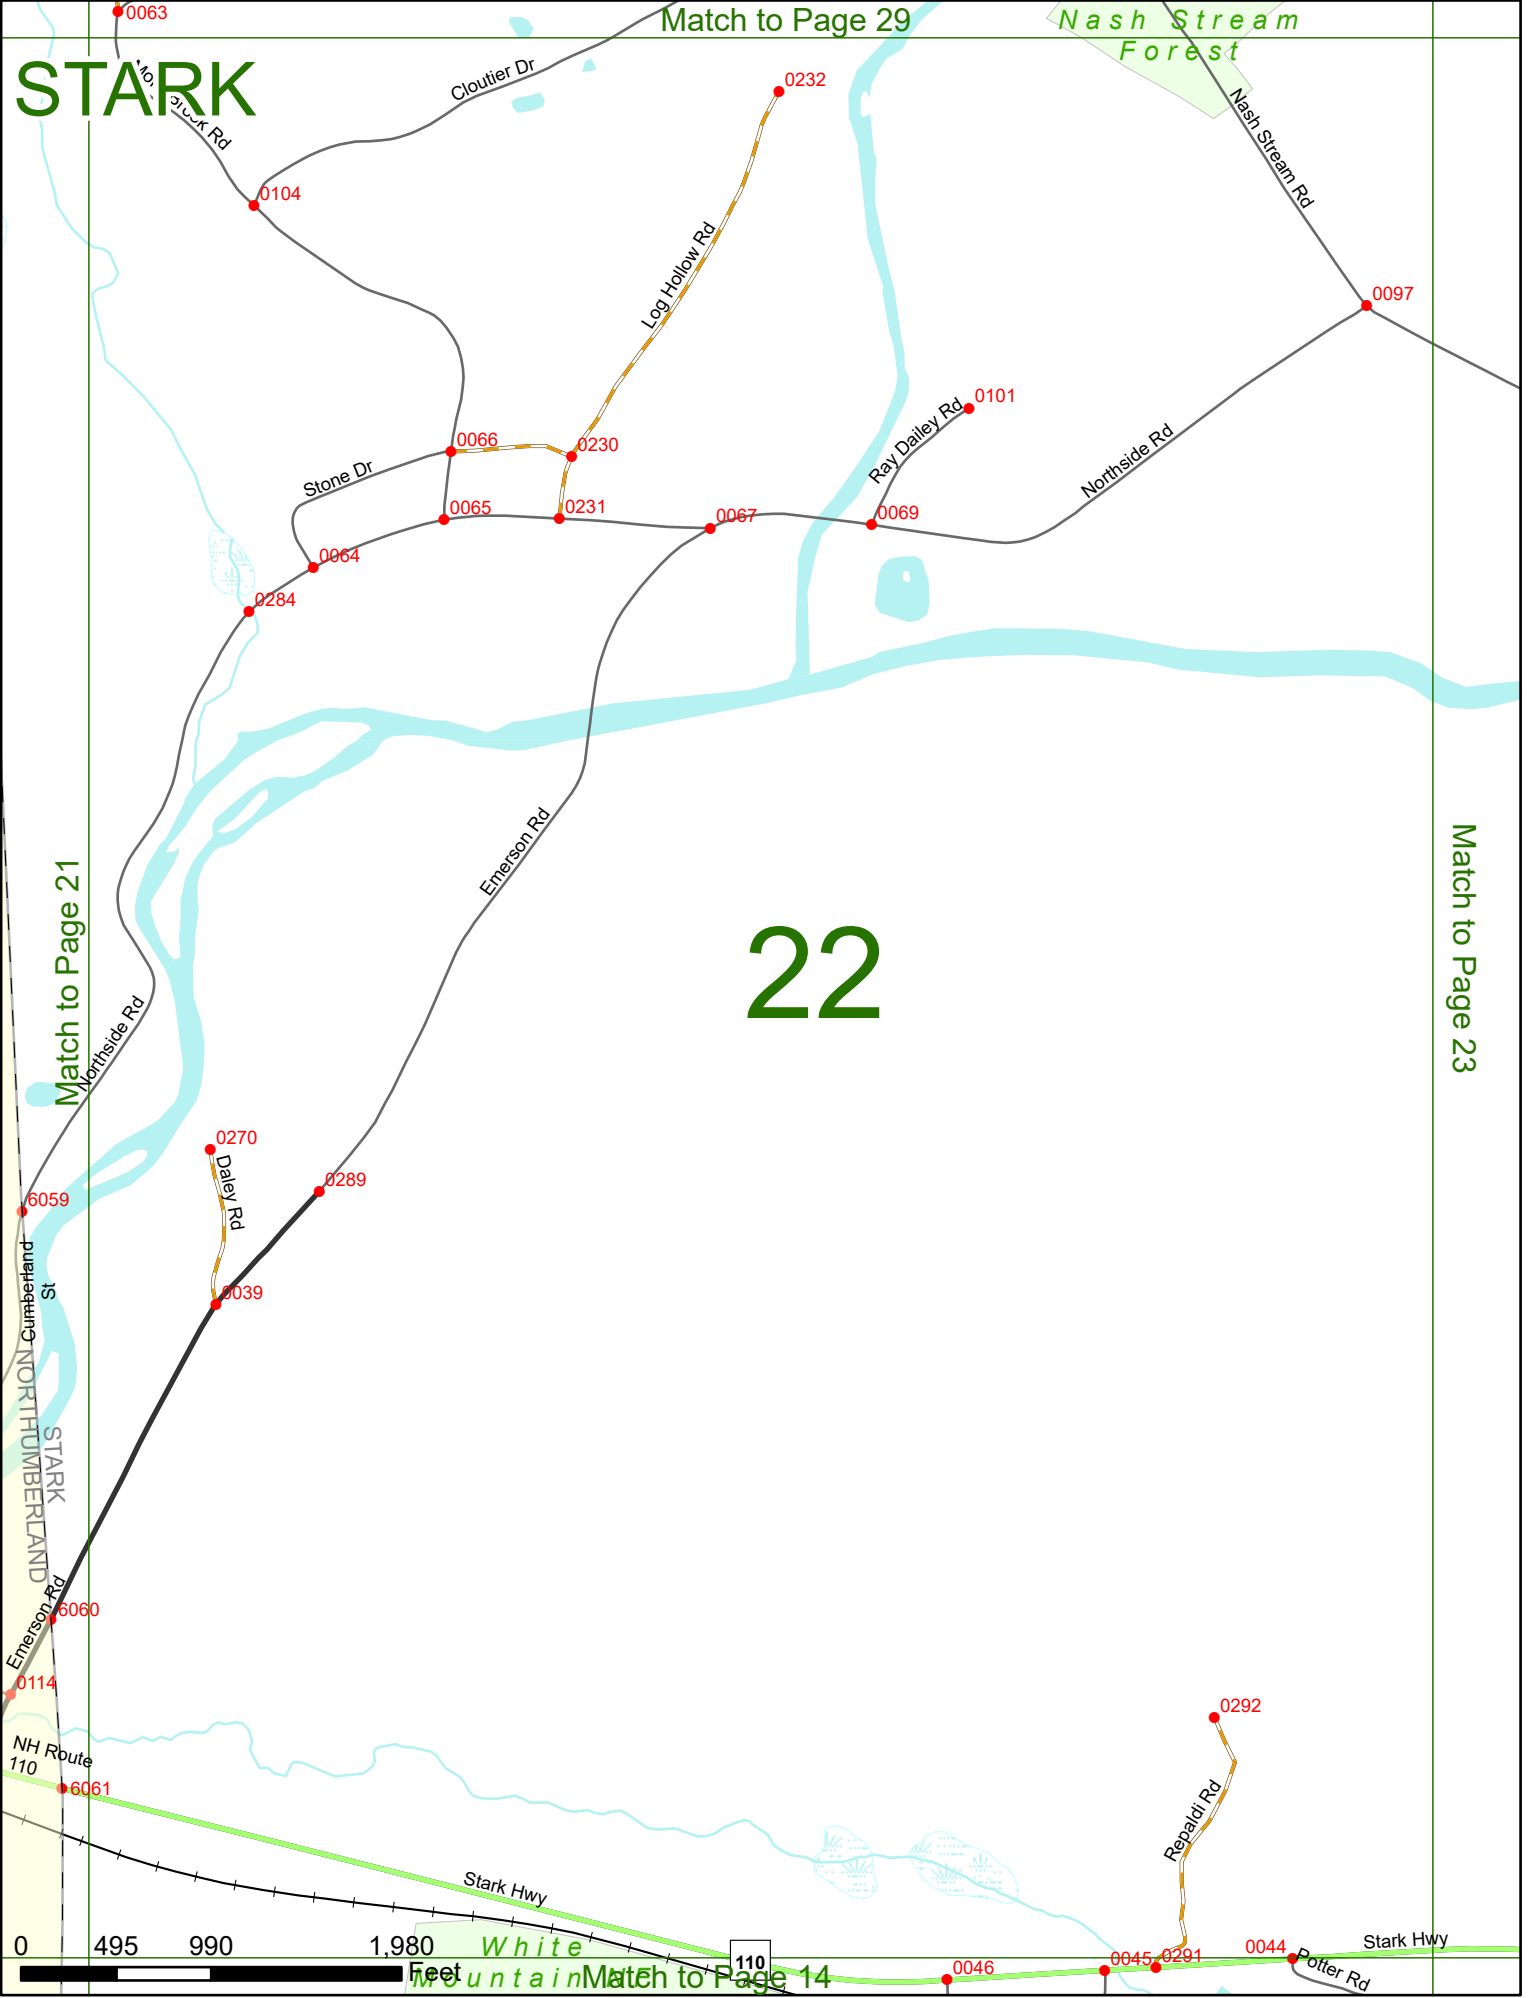

STARK

Match to Page 29

Nash Stream Forest

22

Match to Page 23

Match to Page 21

0 495 990 1,980 Feet

White Mountain Match to Page 14