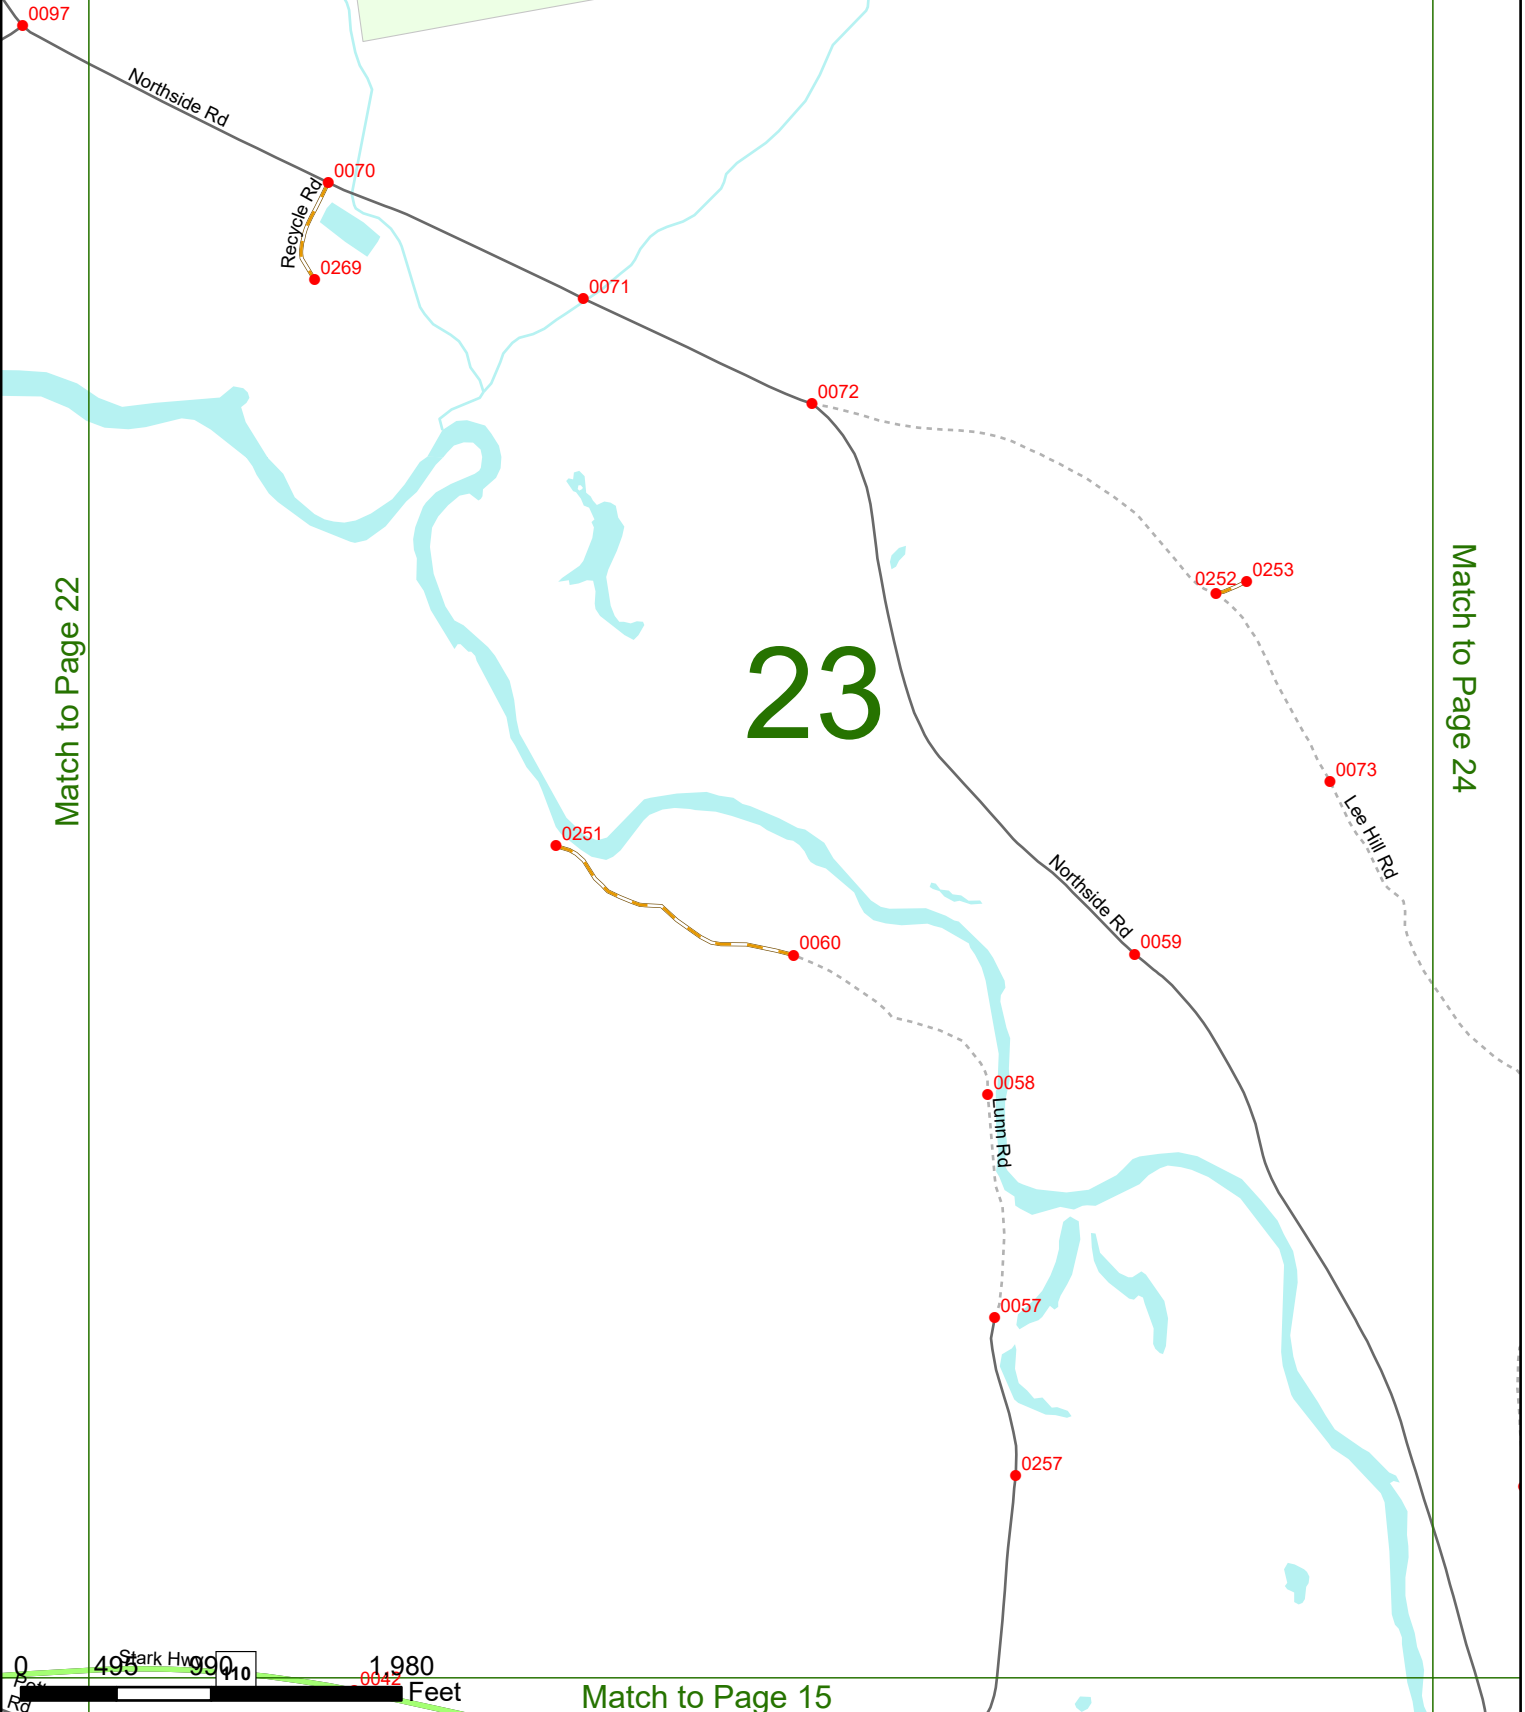

Match to Page 30

STARK

Nash Stream
Forest

23

Match to Page 22

Match to Page 24

Match to Page 15