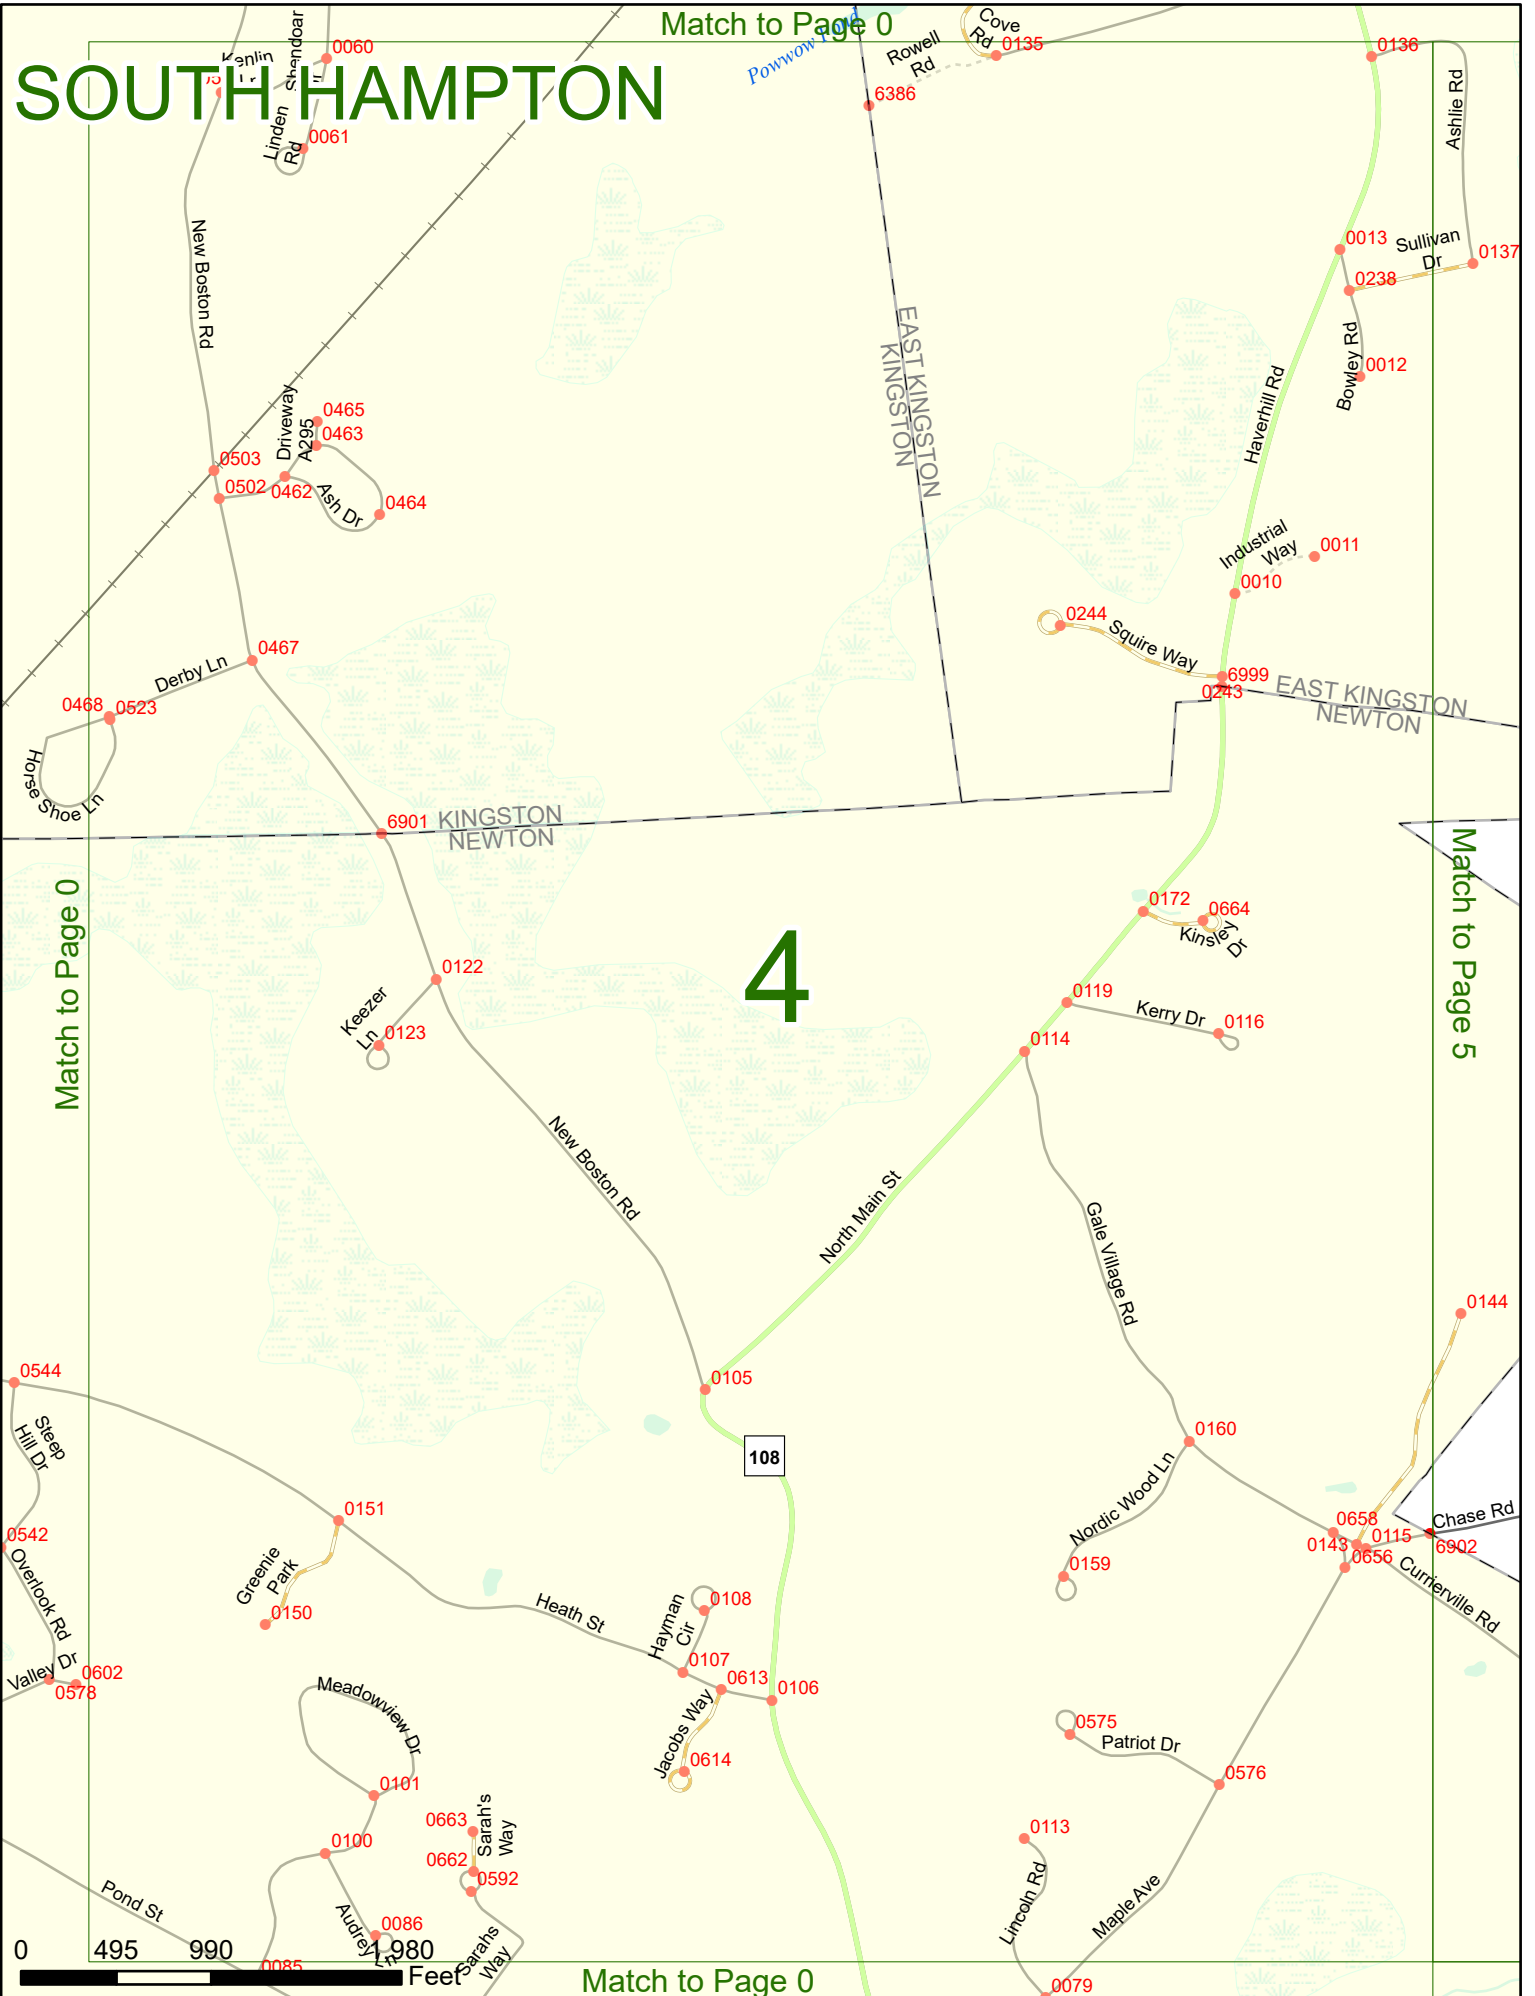

SOUTH HAMPTON

Match to Page 0

4

Match to Page 0

Match to Page 5

Match to Page 0