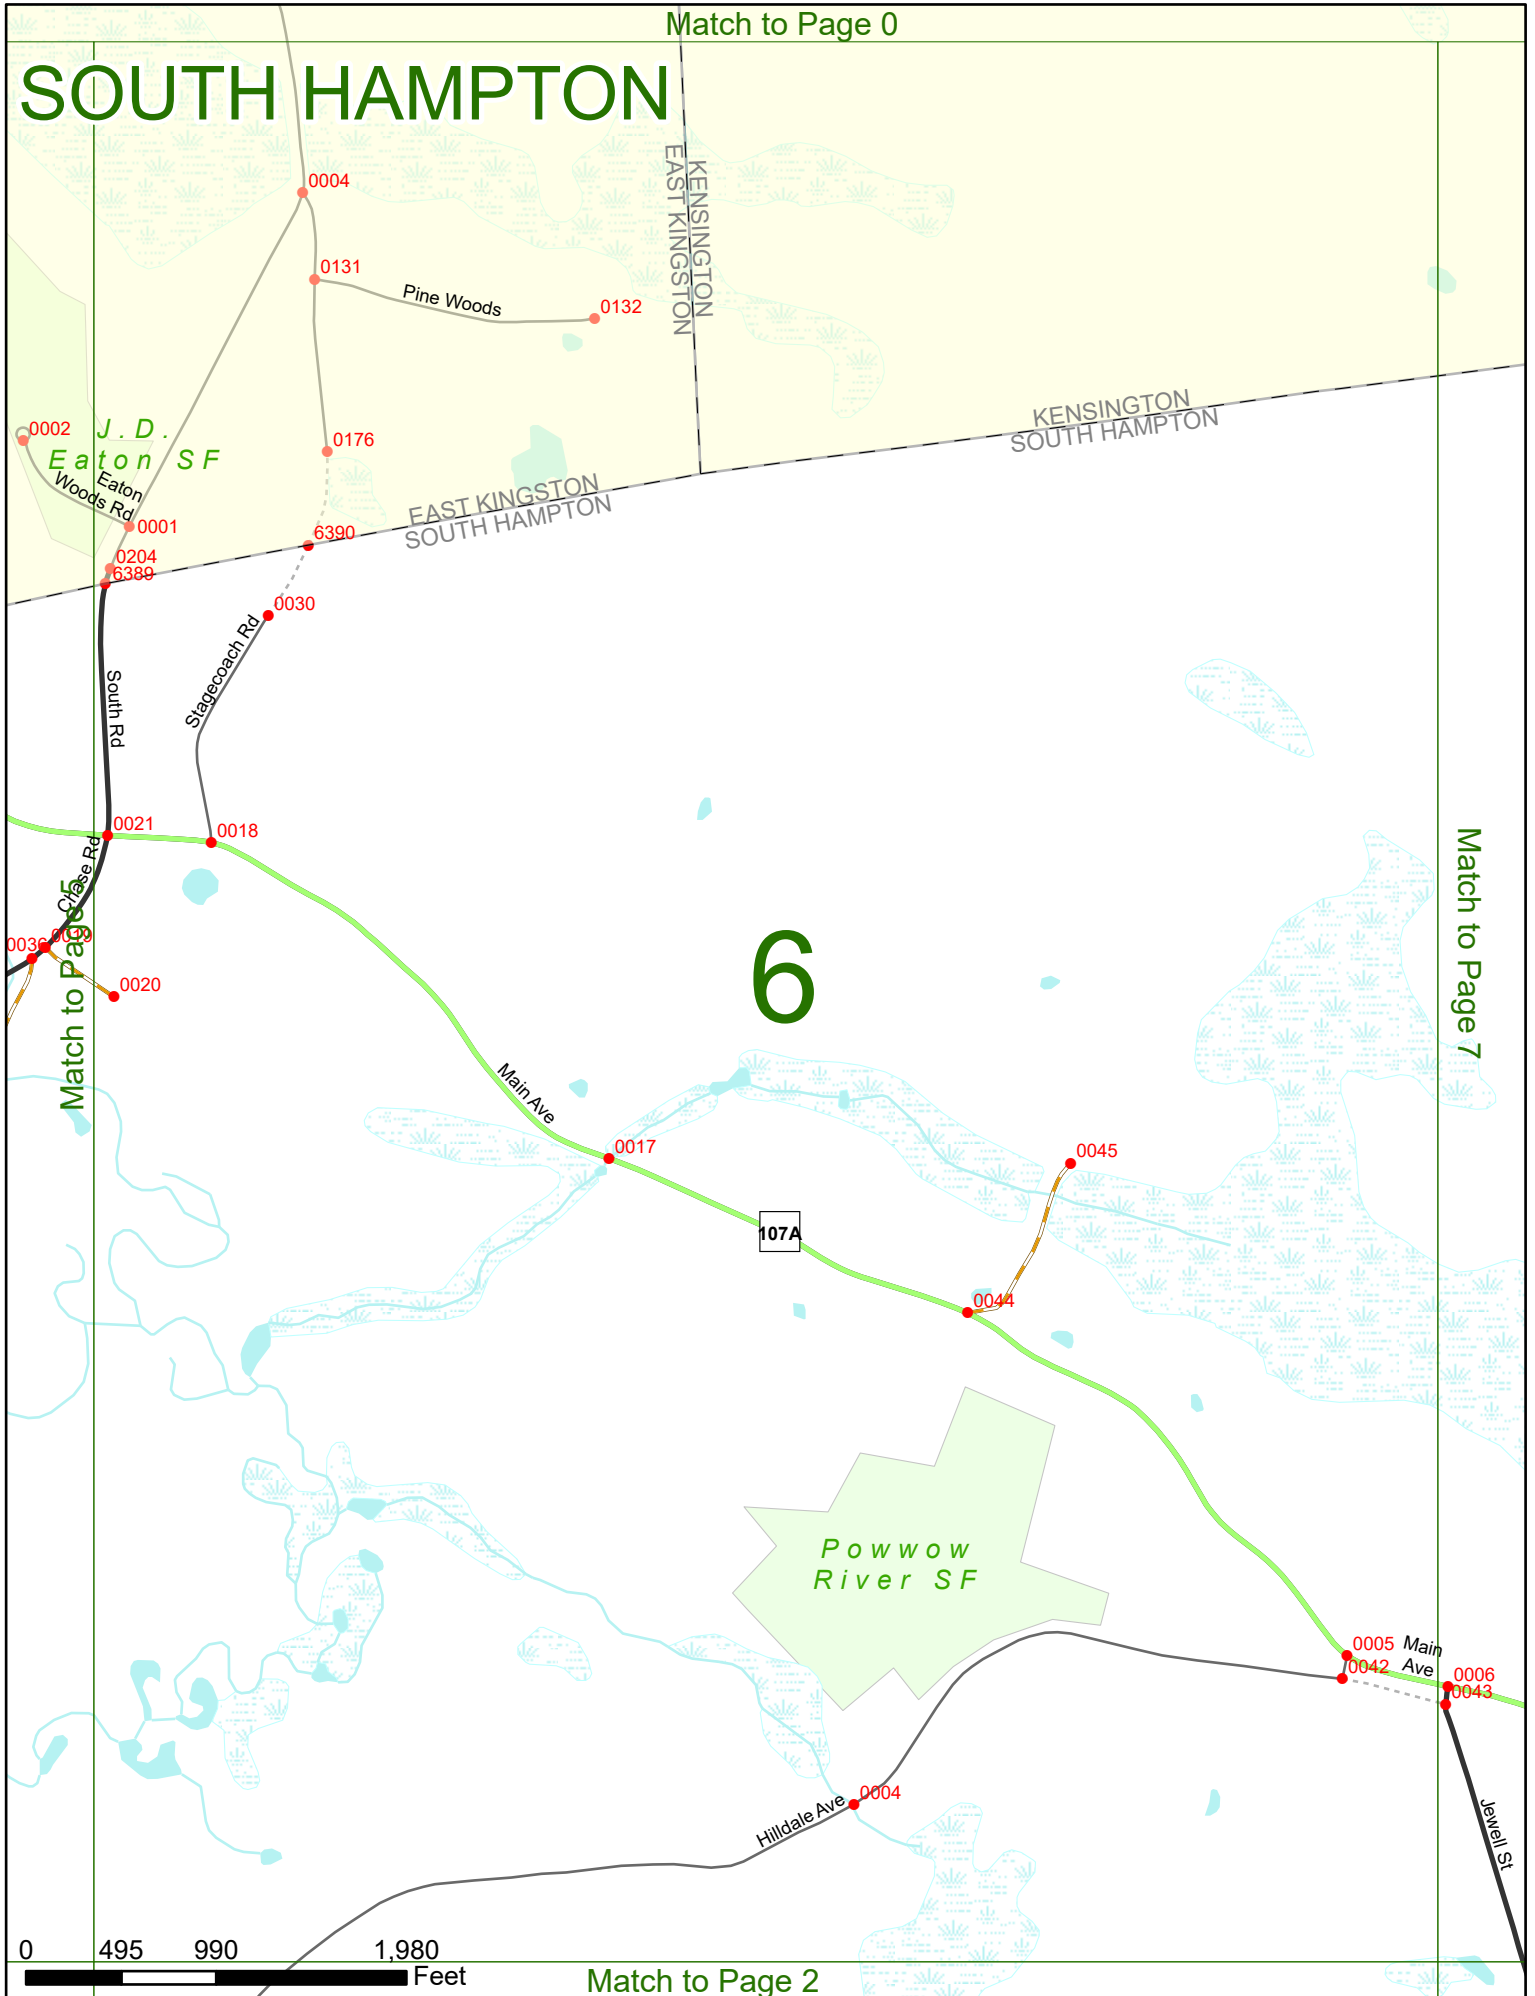

SOUTH HAMPTON