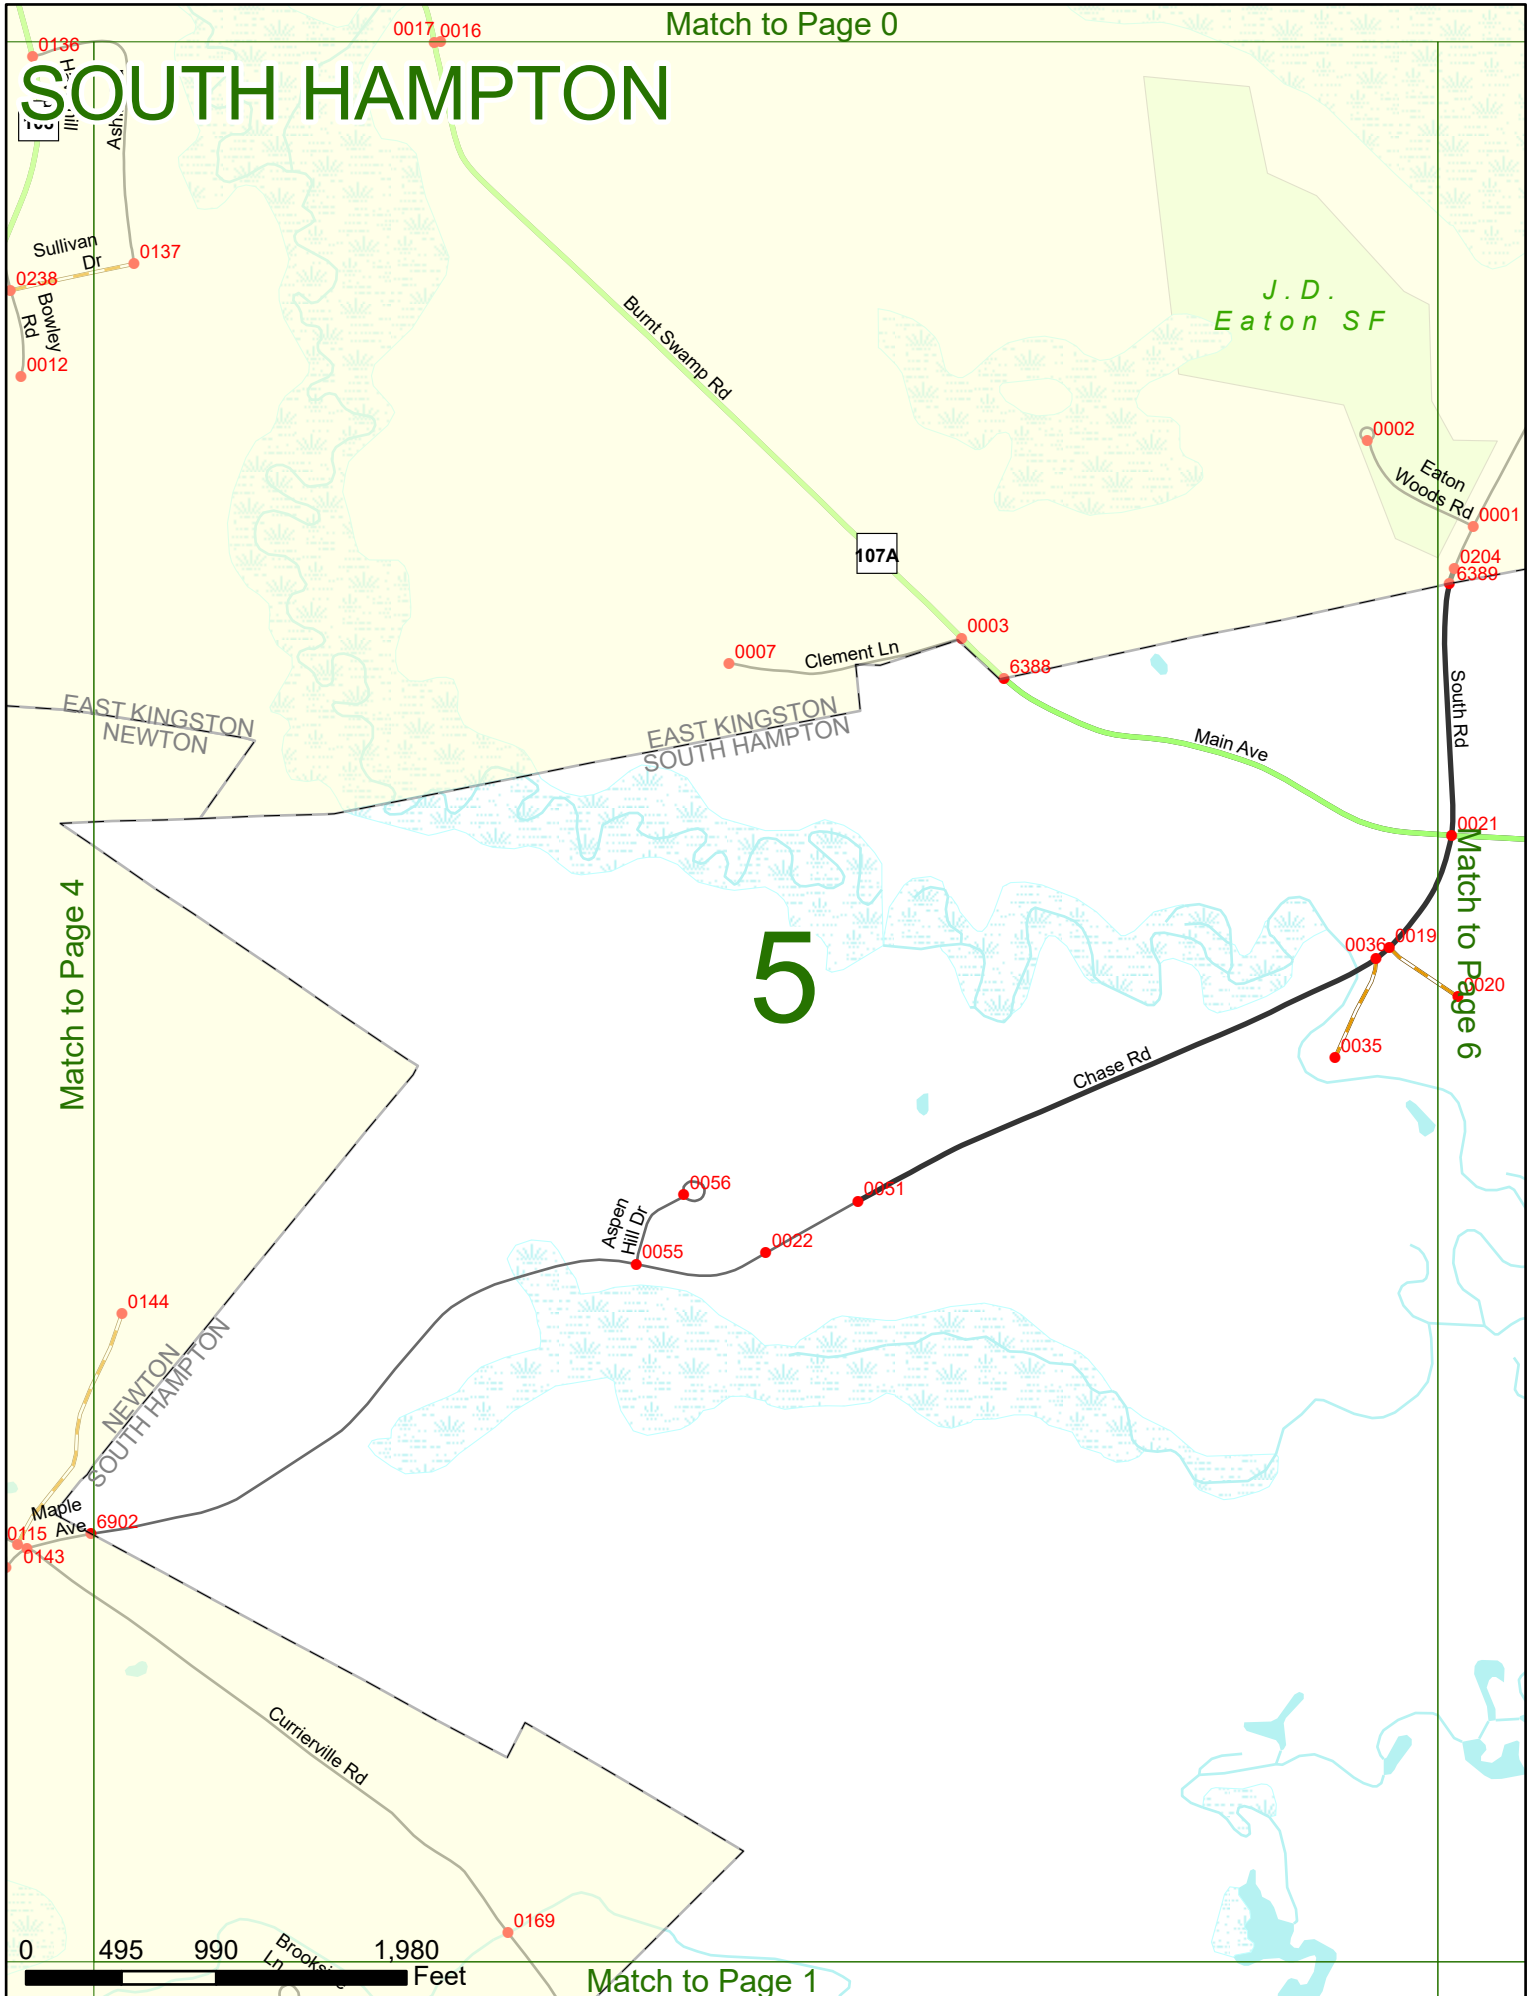

SOUTH HAMPTON

5

Match to Page 4

Match to Page 6