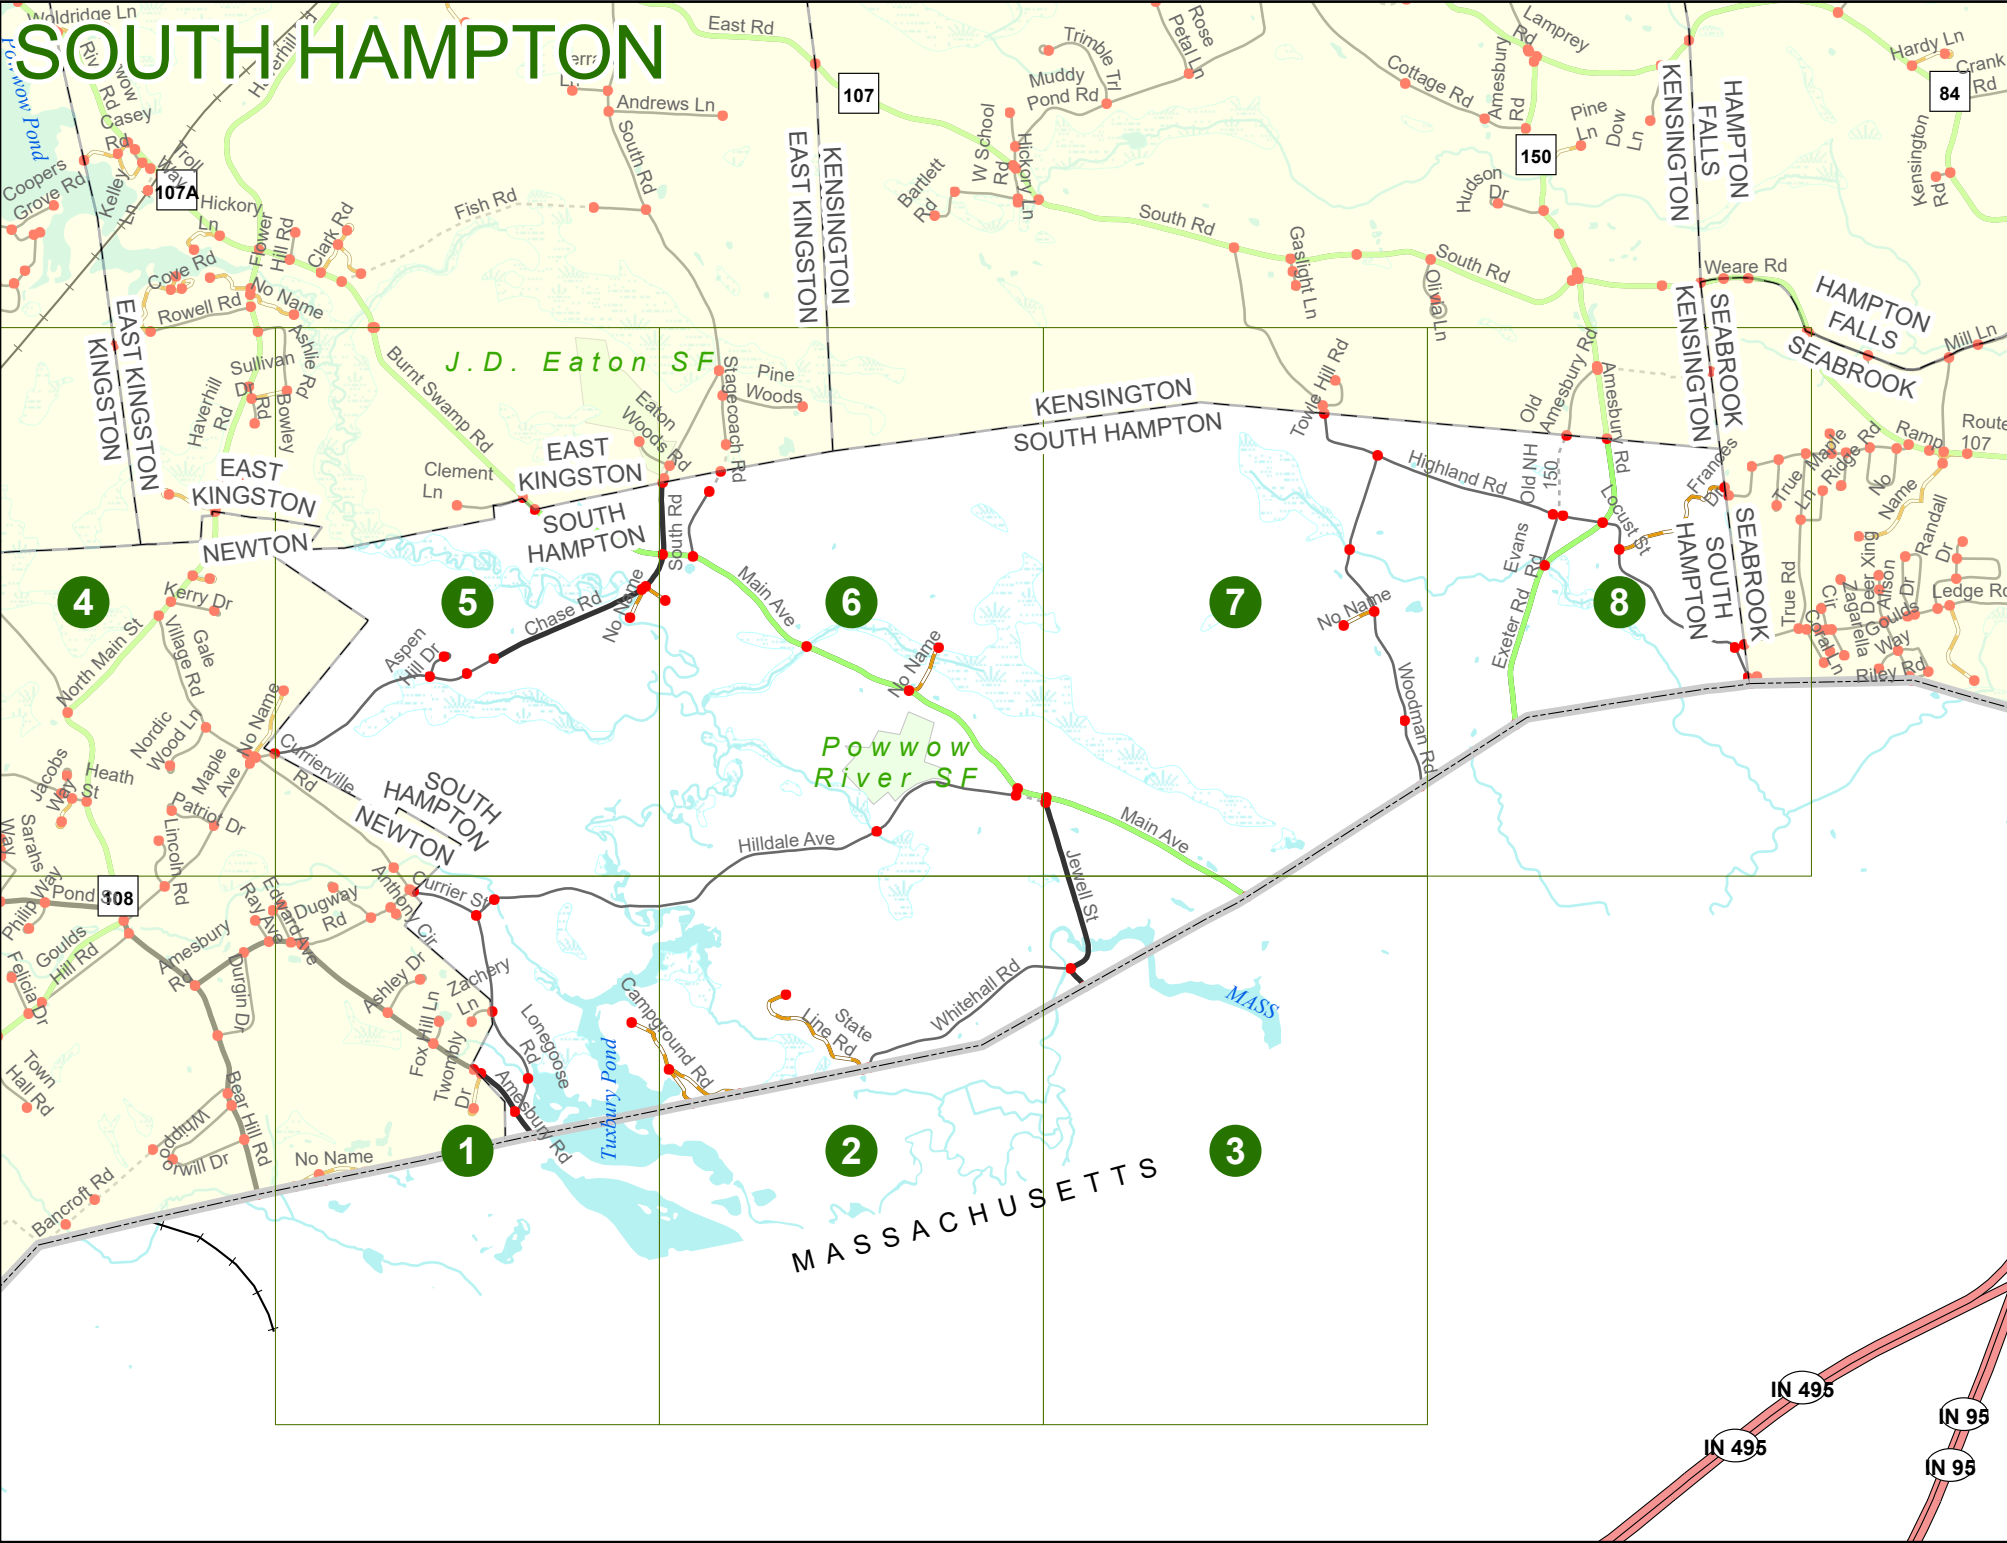

2024 Nodal Reference Bookmap

LEGEND

Divided Highway Limited Access	Turnpike Toll Road	U.S. Route	N.H. Route
			
State Roads (Carries NO Route Number)	Local Roads	Class 6 Roads (Not Maintained)	Private Roads
			
	State Line		Lakes & Ponds
	County Line		State Parks
	Town Line		National & State Forests
	Rivers & Streams		Reference Nodes

NHDOT will accept crash locations based on the State of NH Uniform Police Traffic Accident Report.

Crash occurred on:

Option 1 Street Address
 123 Main Street

Option 2 Route No and/or Distance from NESW Intesecting Road, Bridge,
 Street name Intersecting Street Town/County line
 Main Street 500 E Oak Street

Option 3 First Node Distance from First Node Second Node
 515 212 632

Option 4 Route No and/or Mile Marker on Interstate Only NESW Mile (Marker)
 Street name
 189S 700 feet S 36.8

Option 3 – Example

Street Name Loudon Road
First Node 803
Distance from First Node 318 Ft
Second Node 813