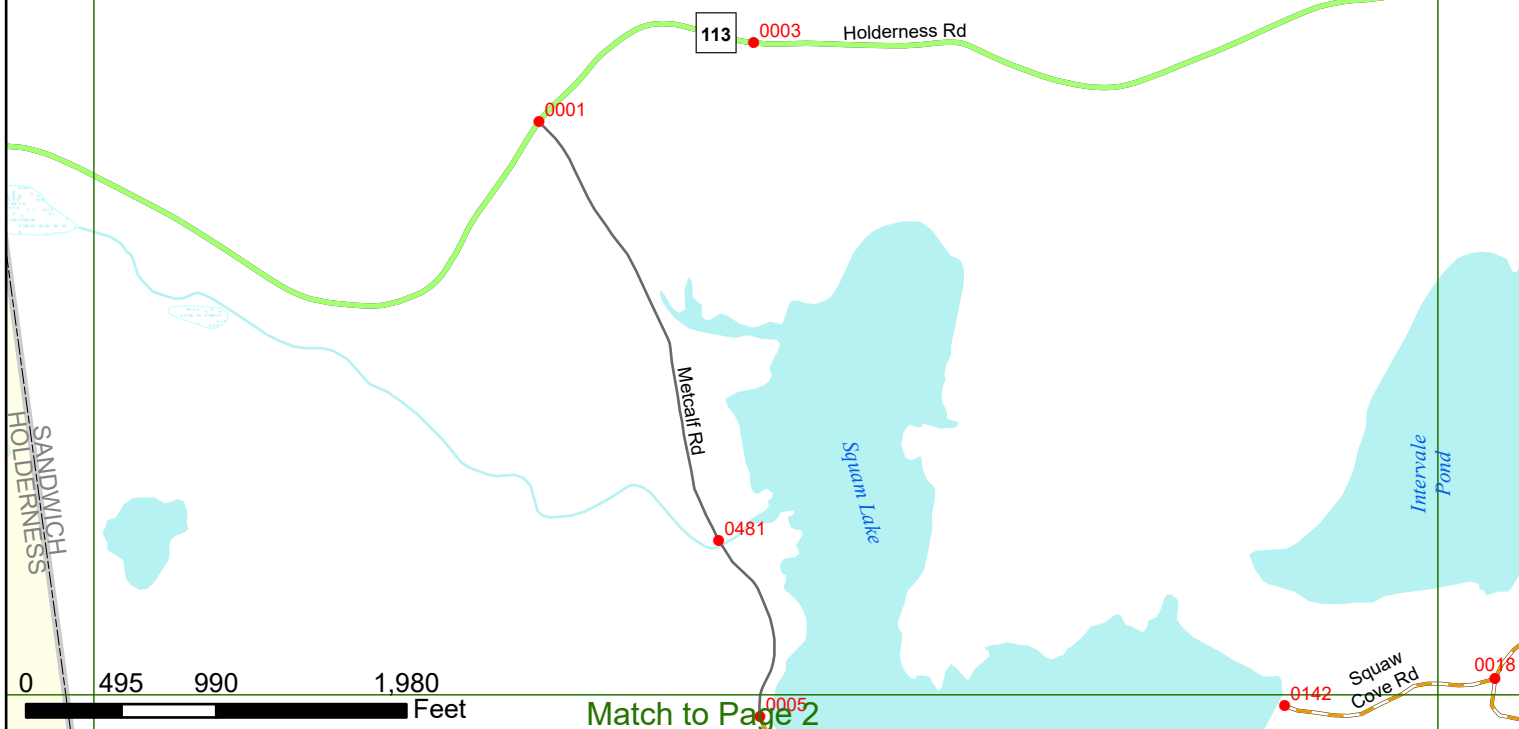

SANDWICH

Match to Page 10

Match to Page 12

11