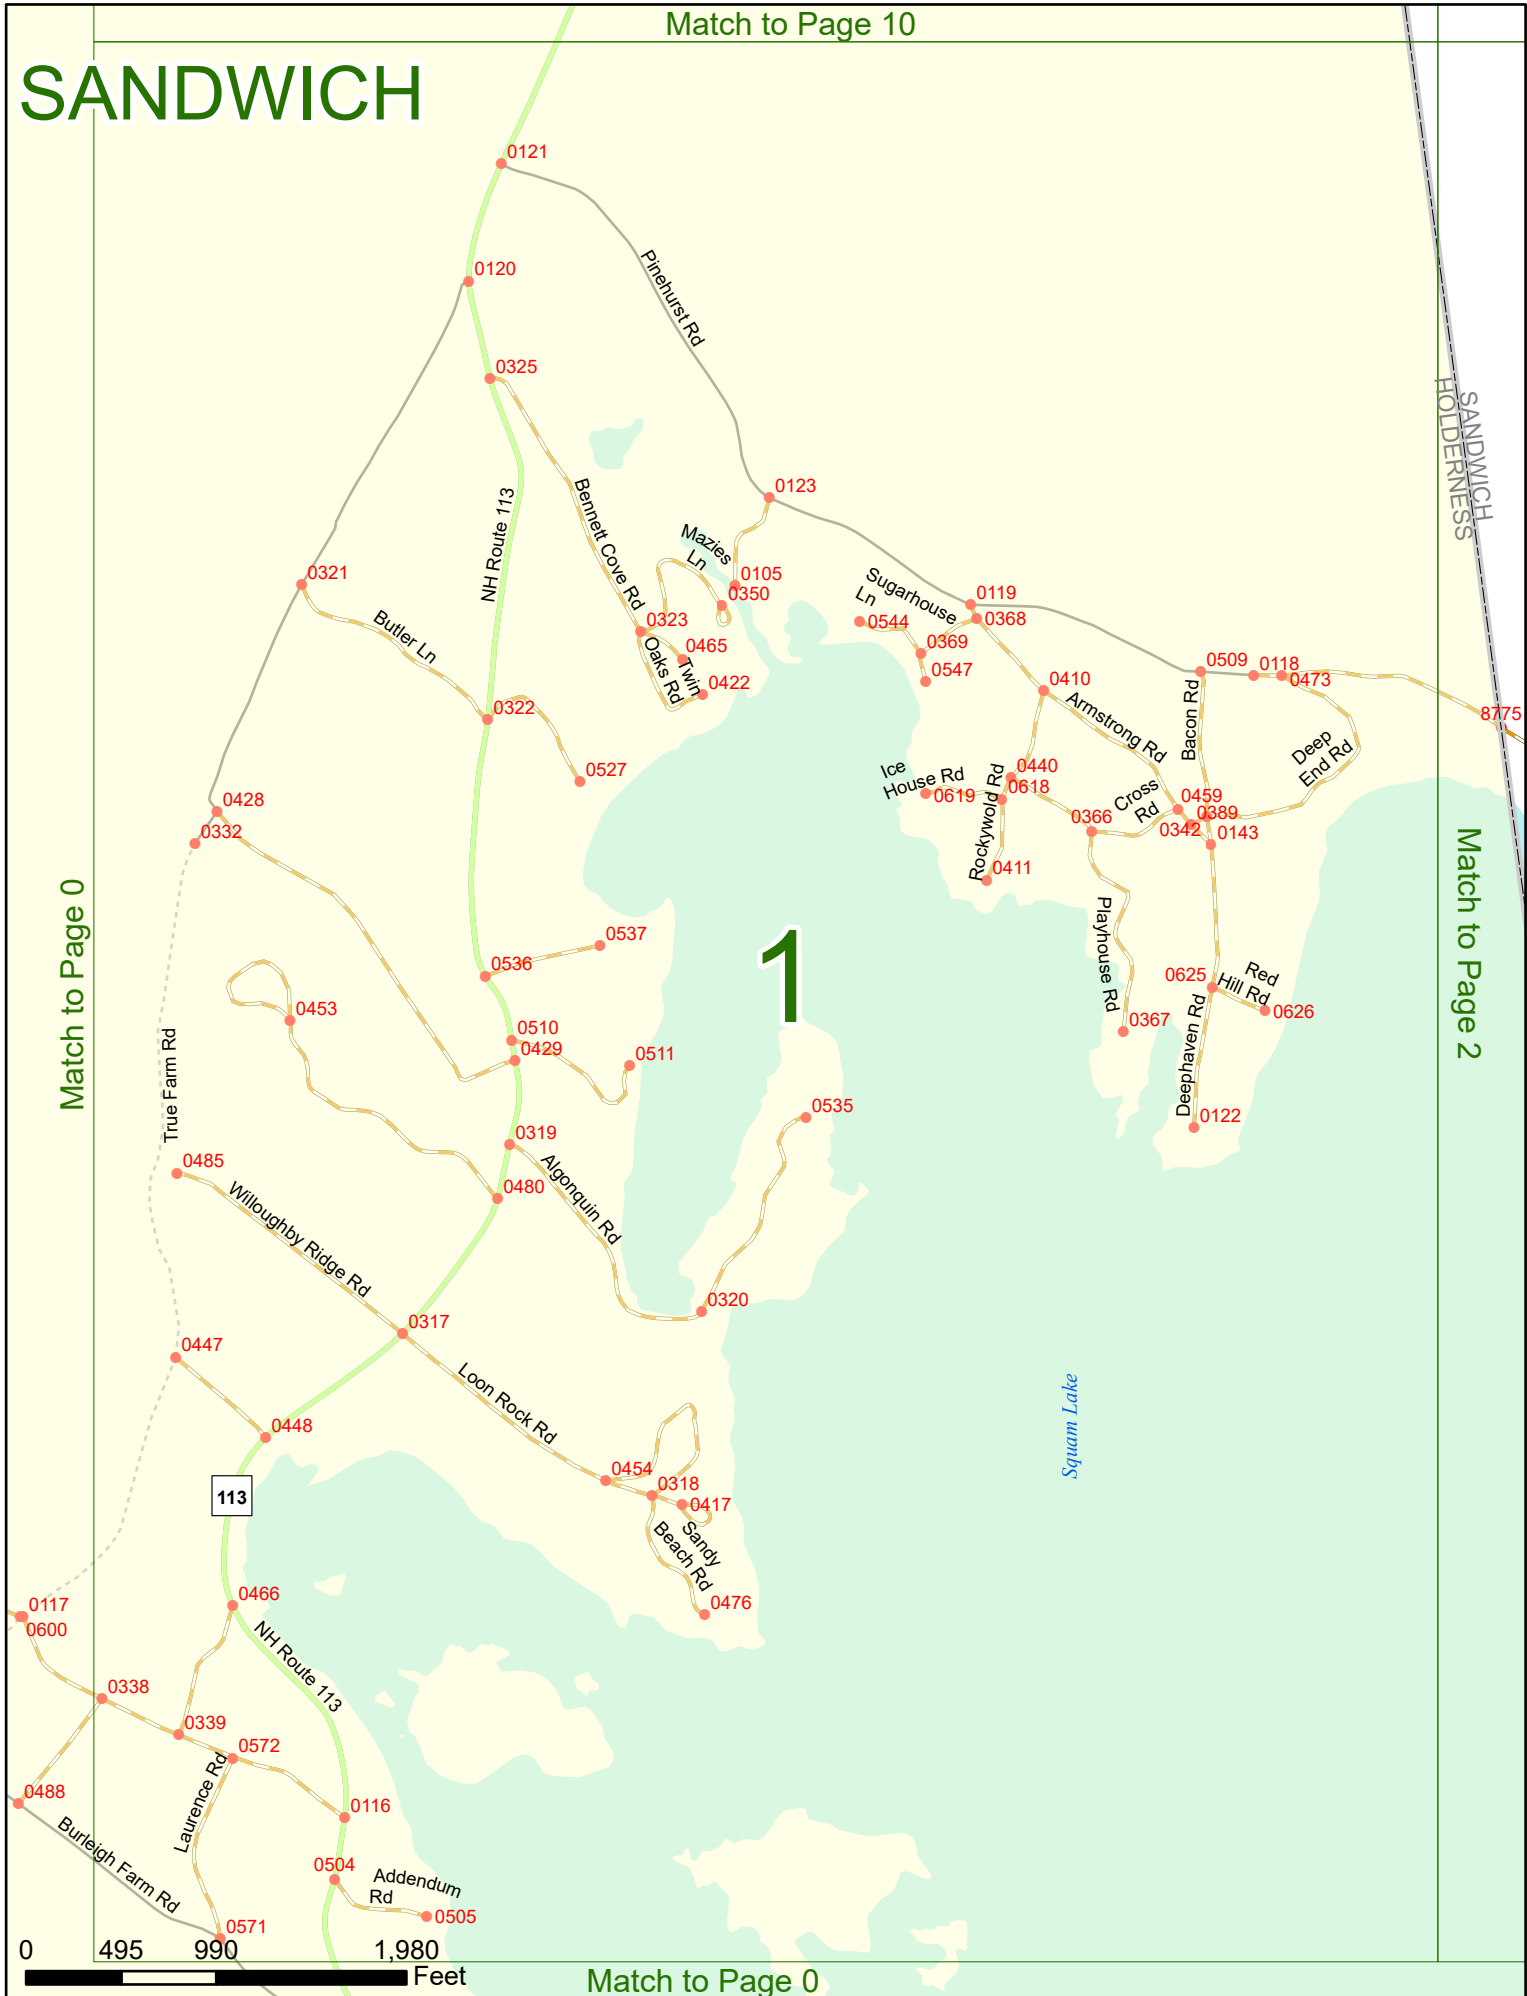

SANDWICH

SANDWICH
HOLDERNESS

Match to Page 0

Match to Page 2

1