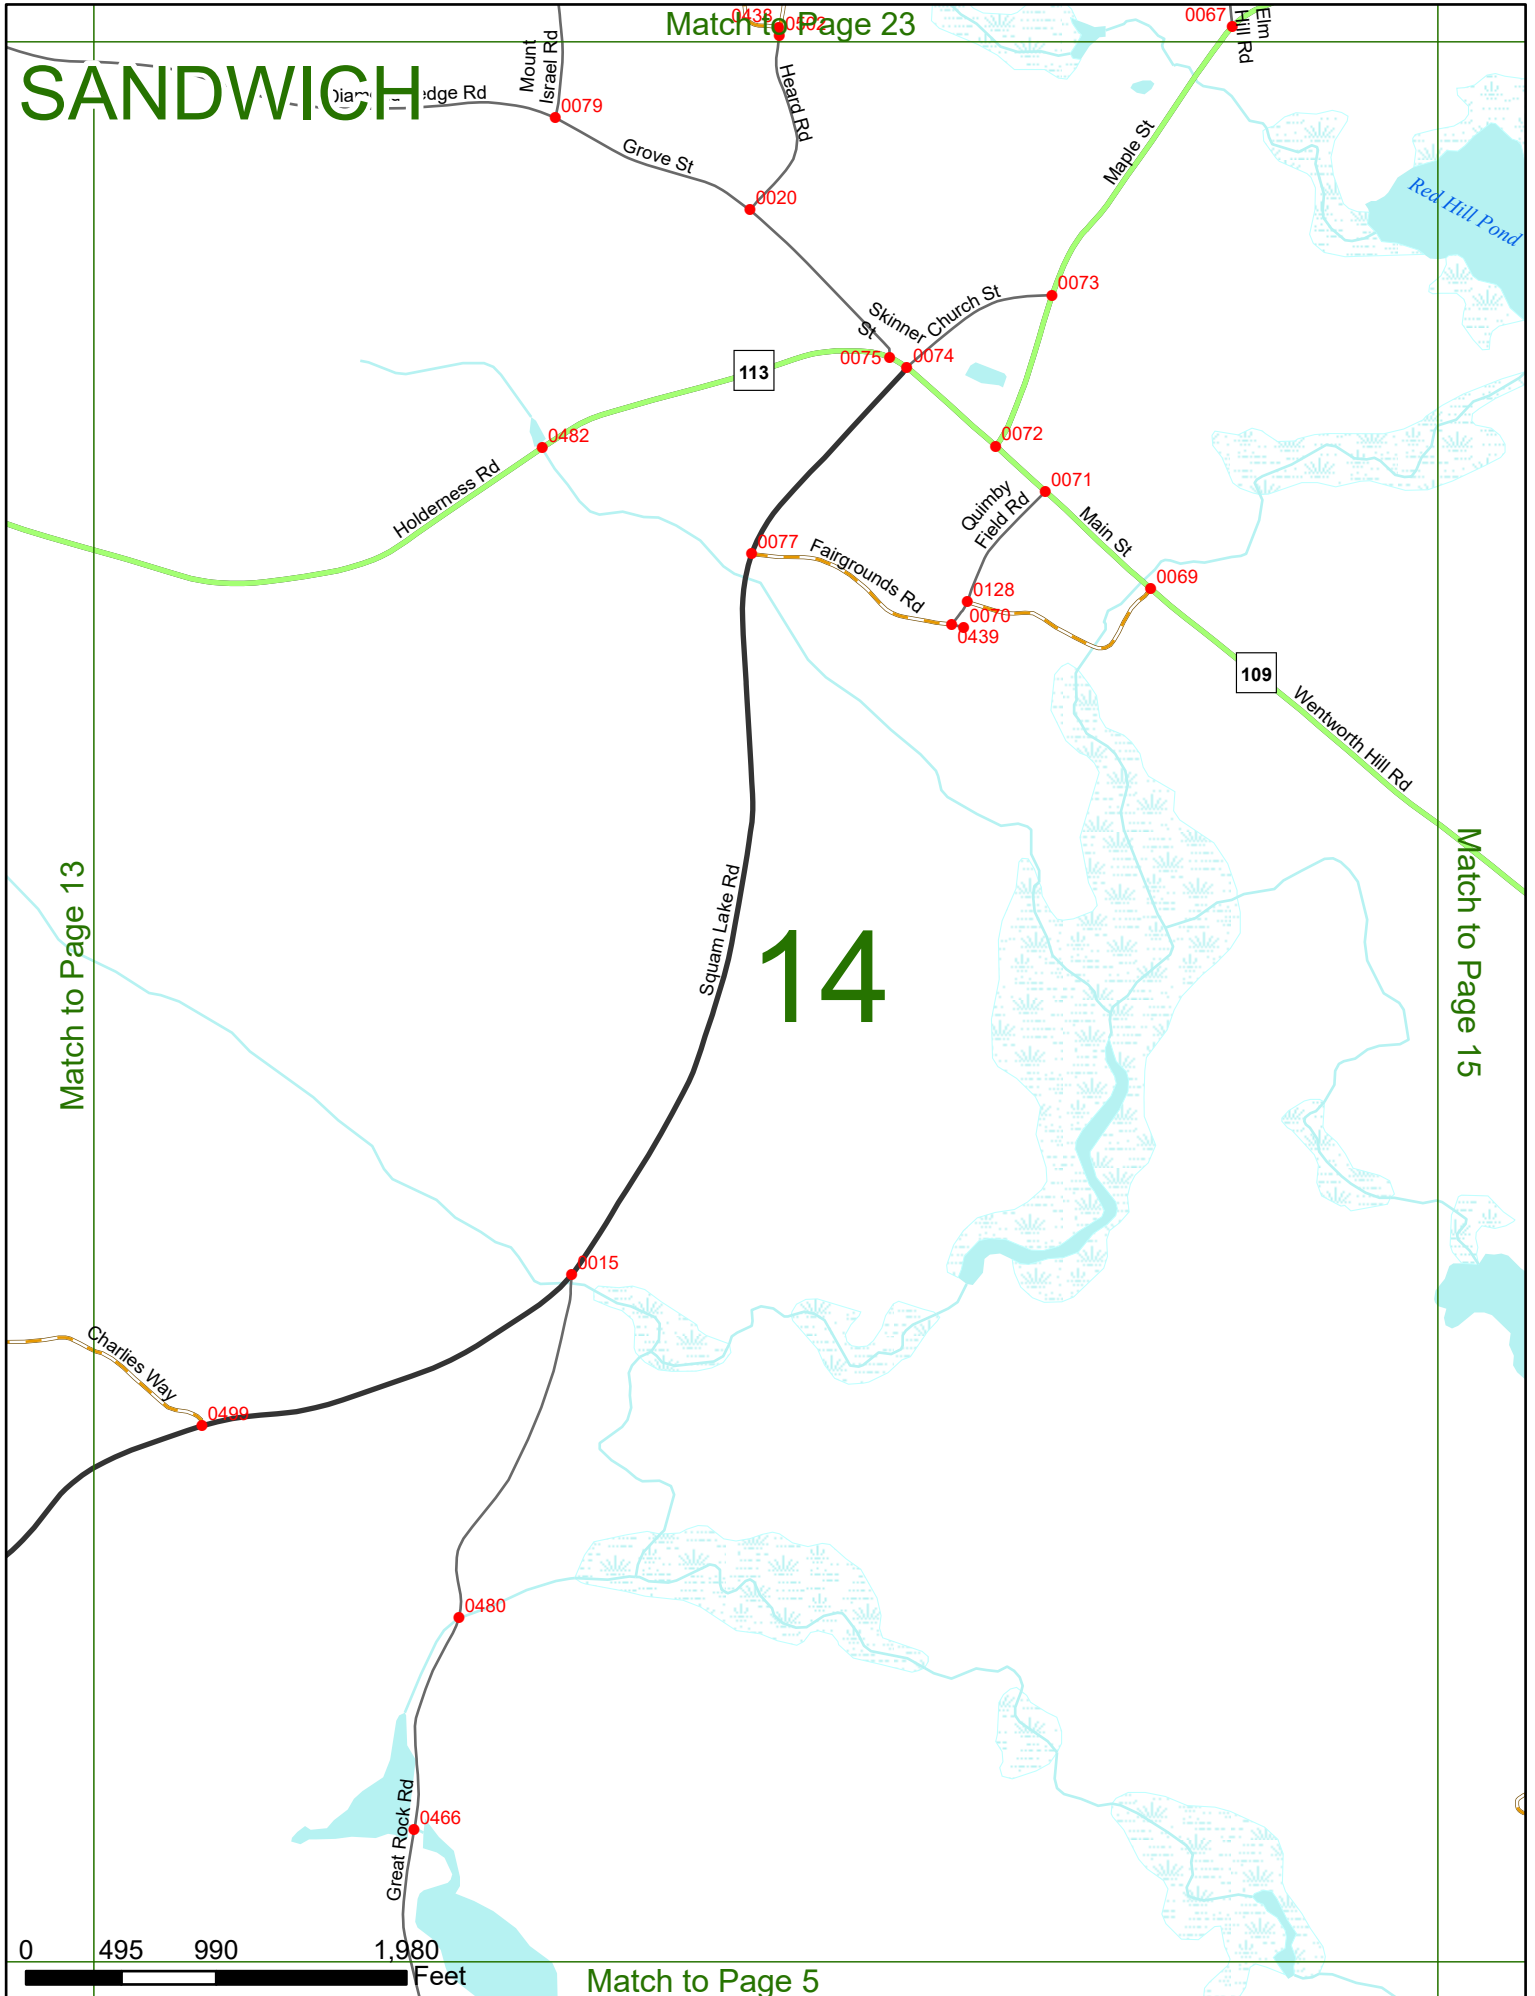

SANDWICH

Match to Page 23

113

109

14

Match to Page 13

Match to Page 15

0 495 990 1,980 Feet

Match to Page 5