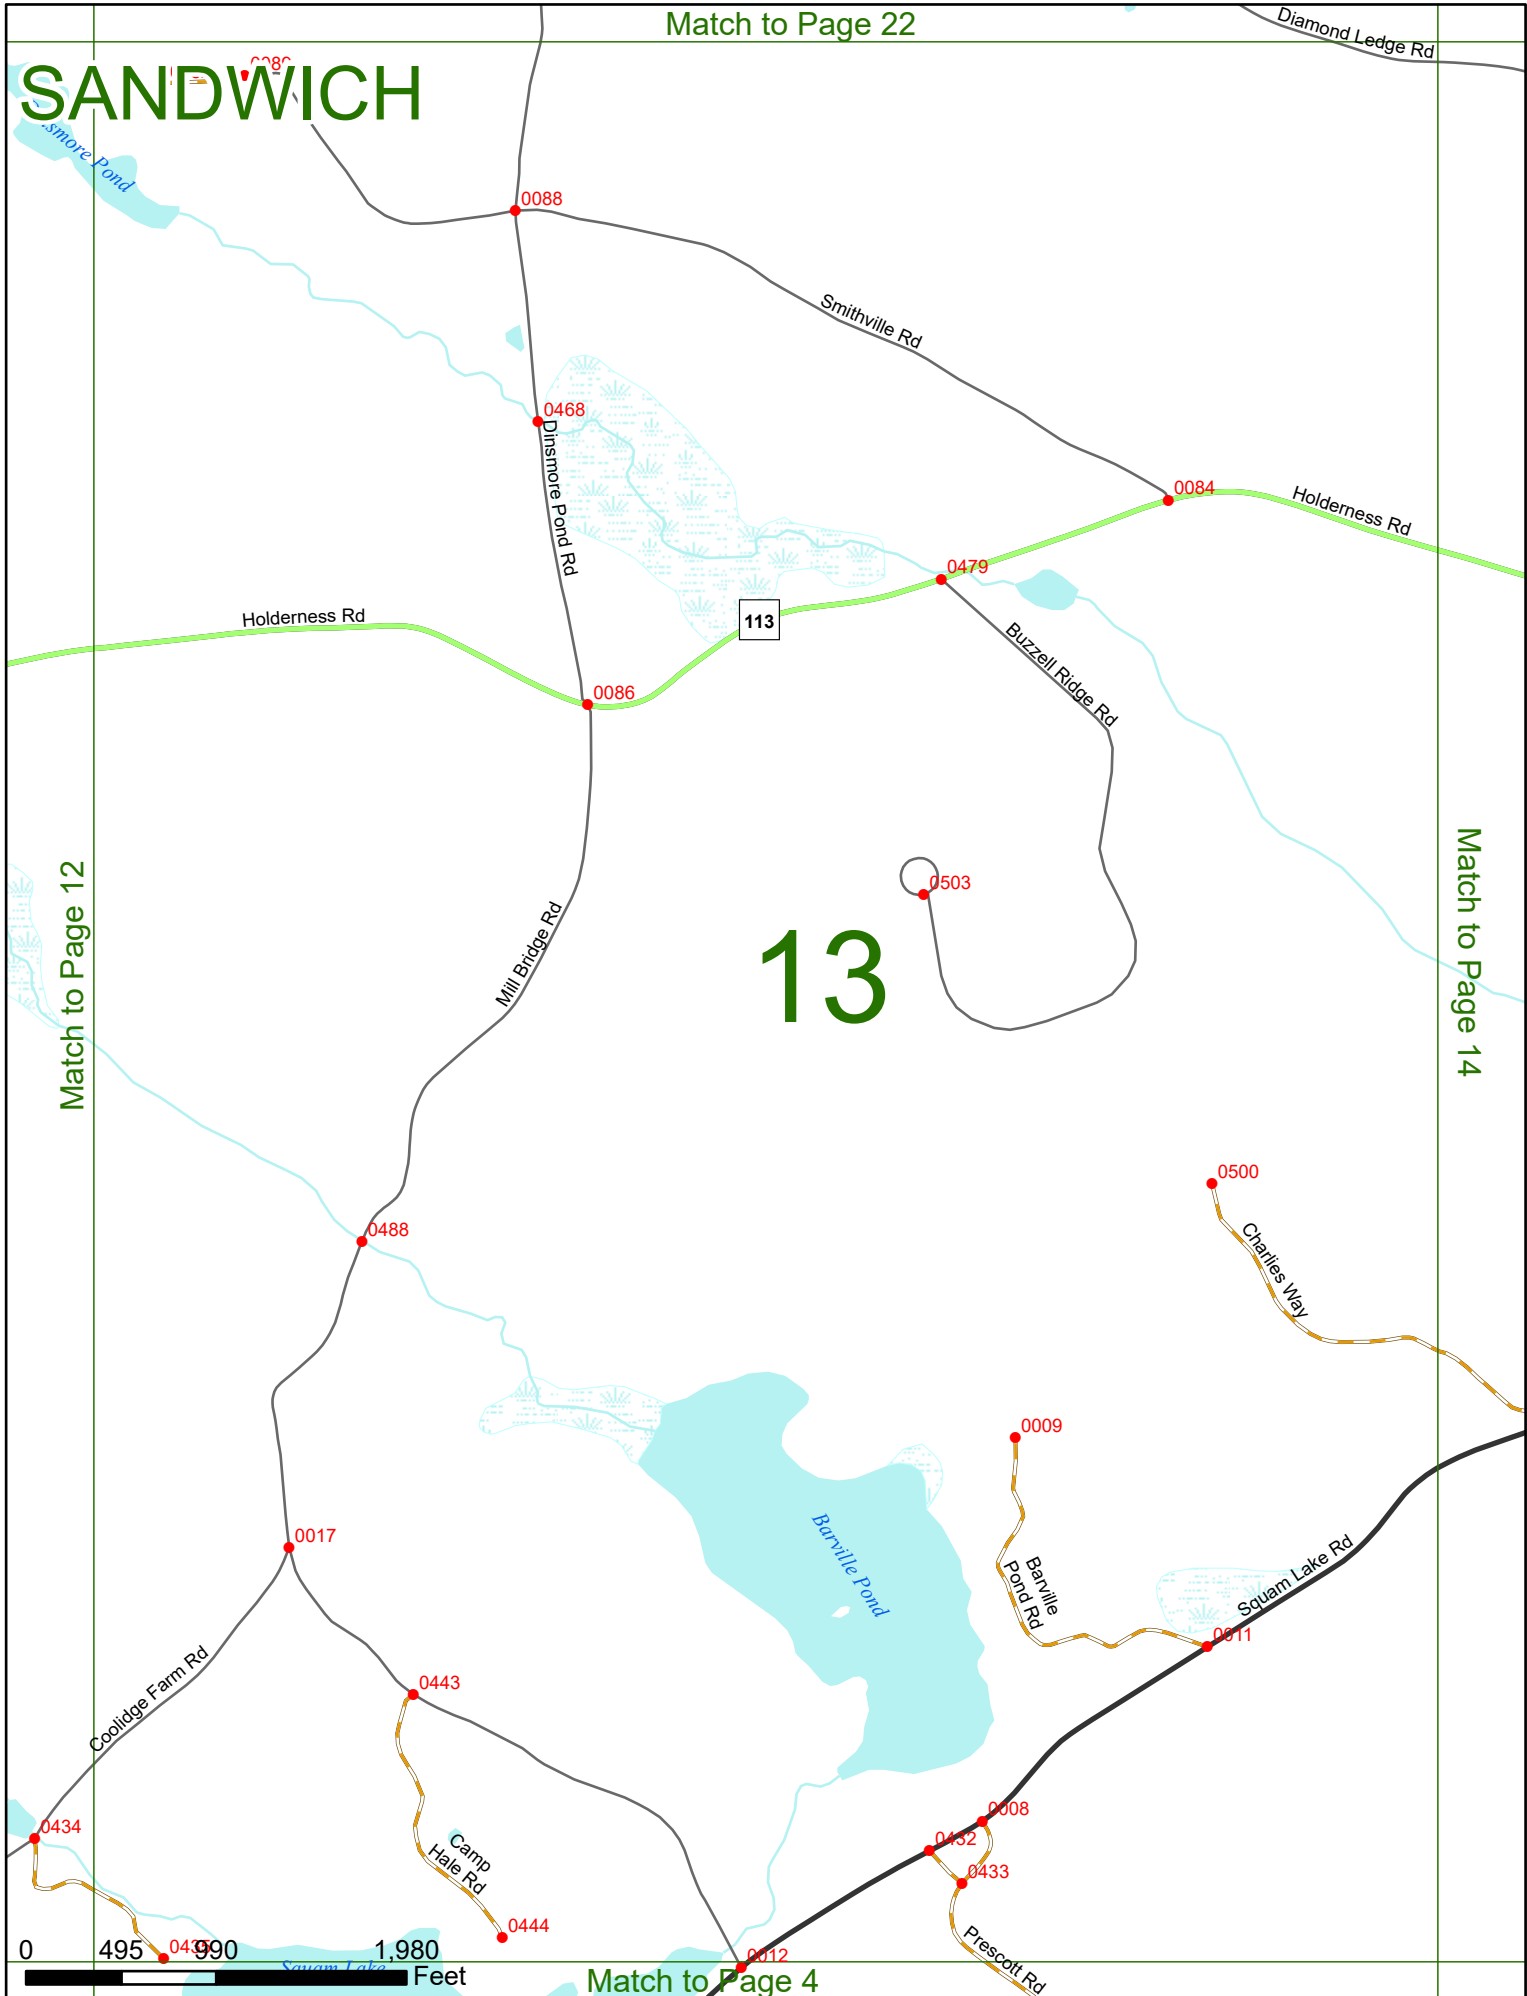

Match to Page 22

Diamond Ledge Rd

SANDWICH

0386

0088

0468

0084

0479

0086

113

0503

13

Match to Page 12

Match to Page 14

0500

0488

0009

0017

0443

0611

0434

0444

0008

0 495 990 1,980 Feet

Match to Page 4