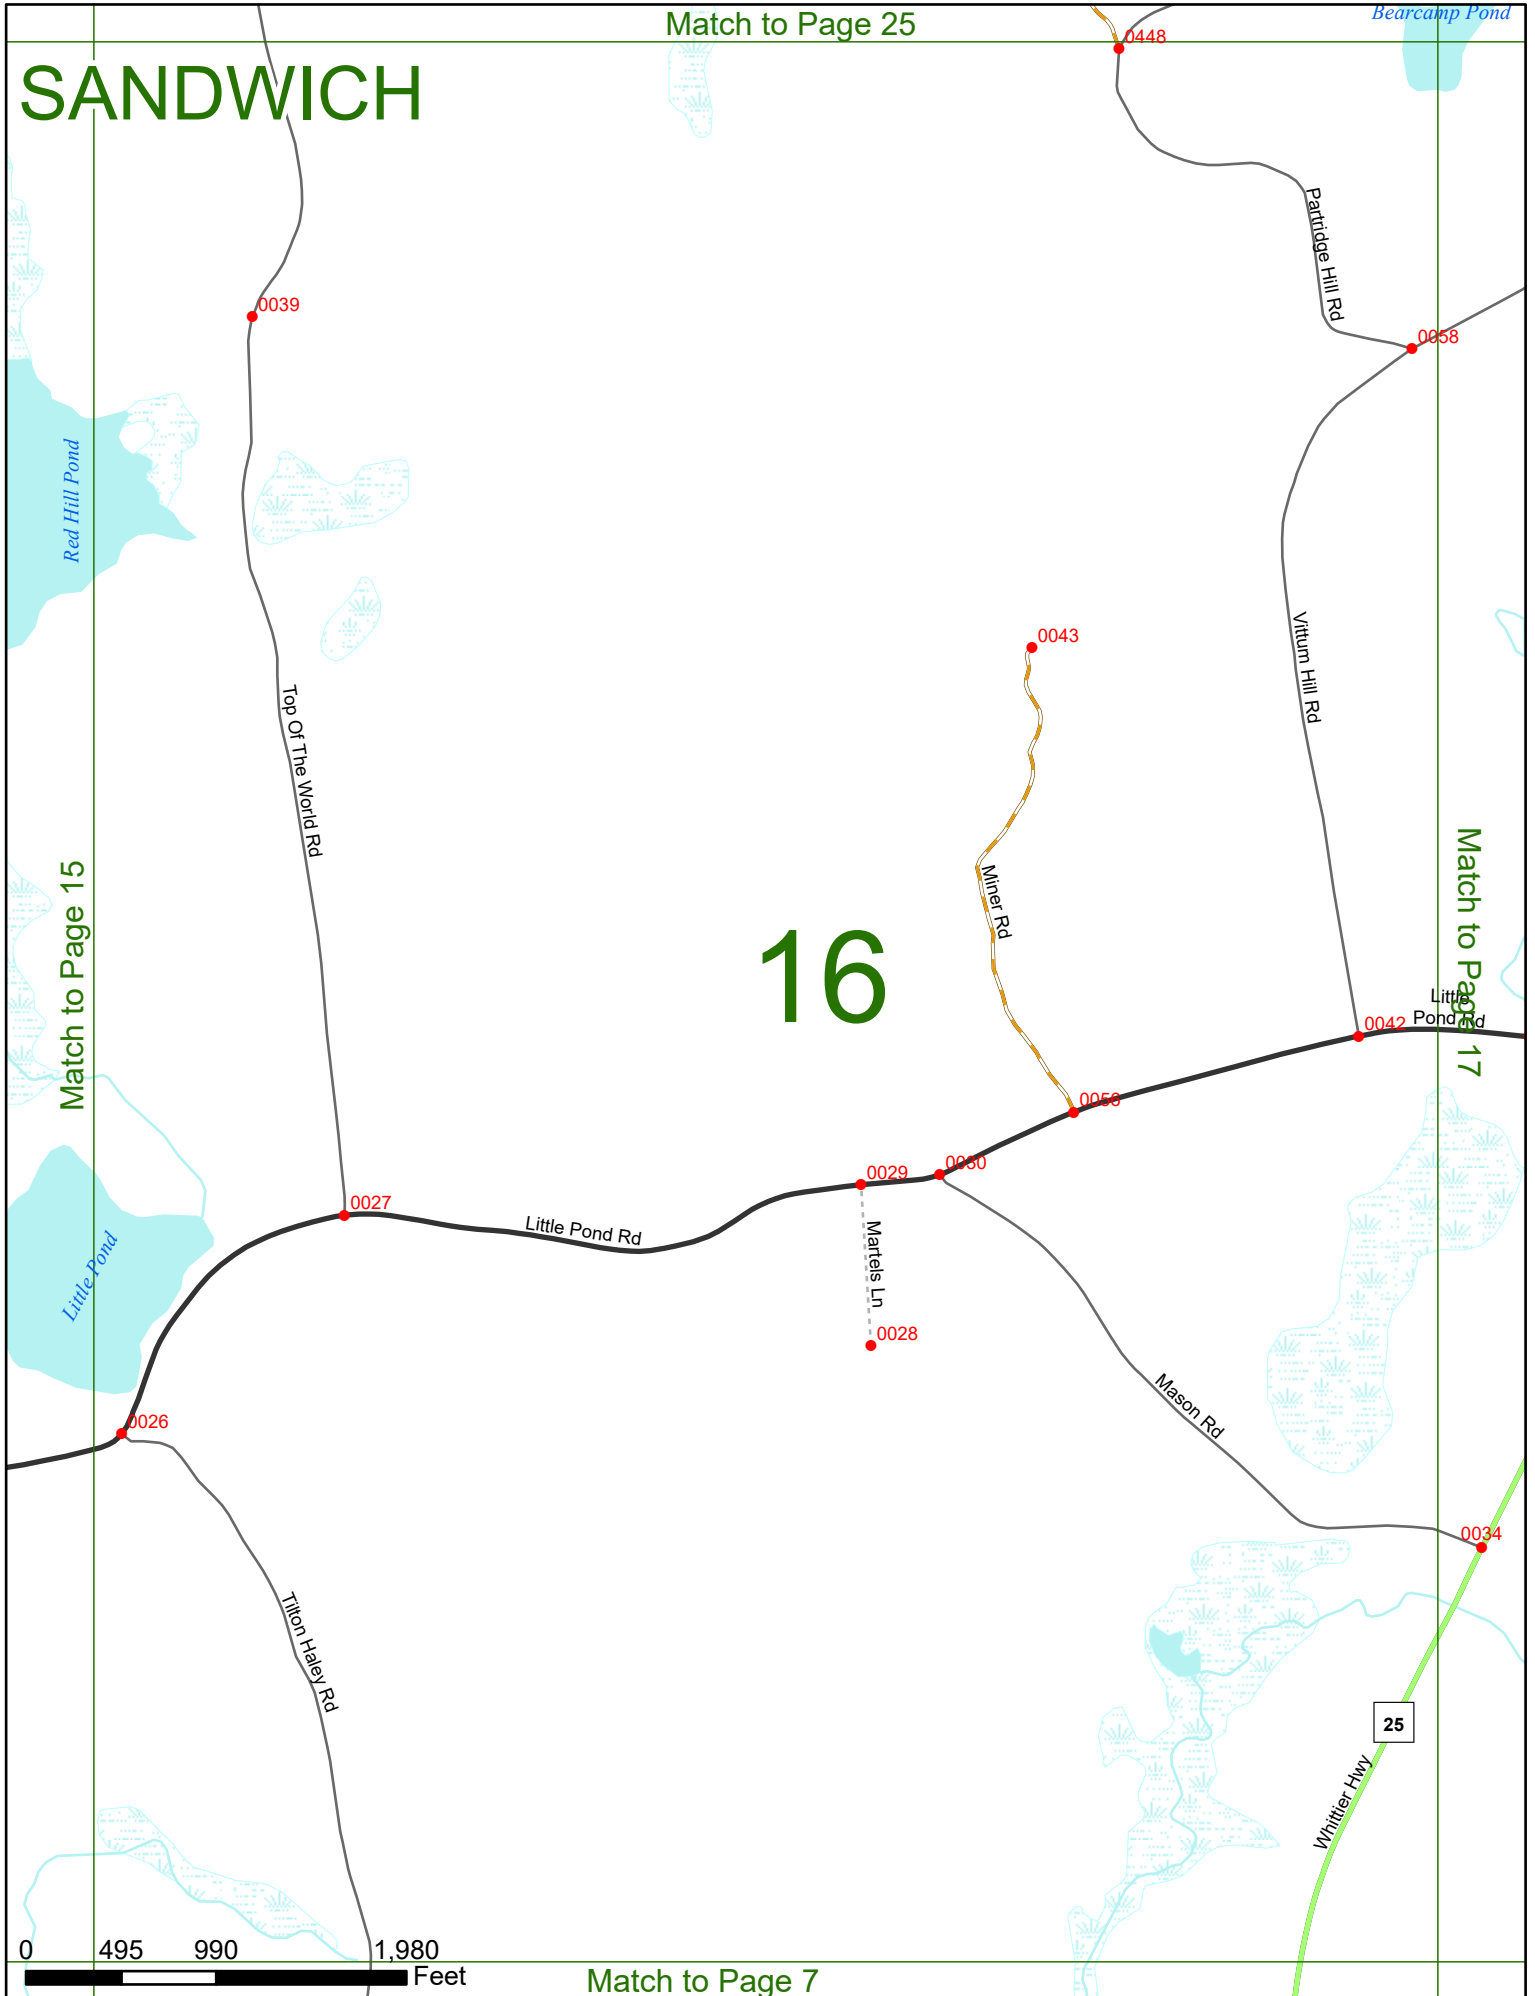

Match to Page 25

Bearcamp Pond

SANDWICH

16

Match to Page 15

Match to Page 17

Match to Page 7