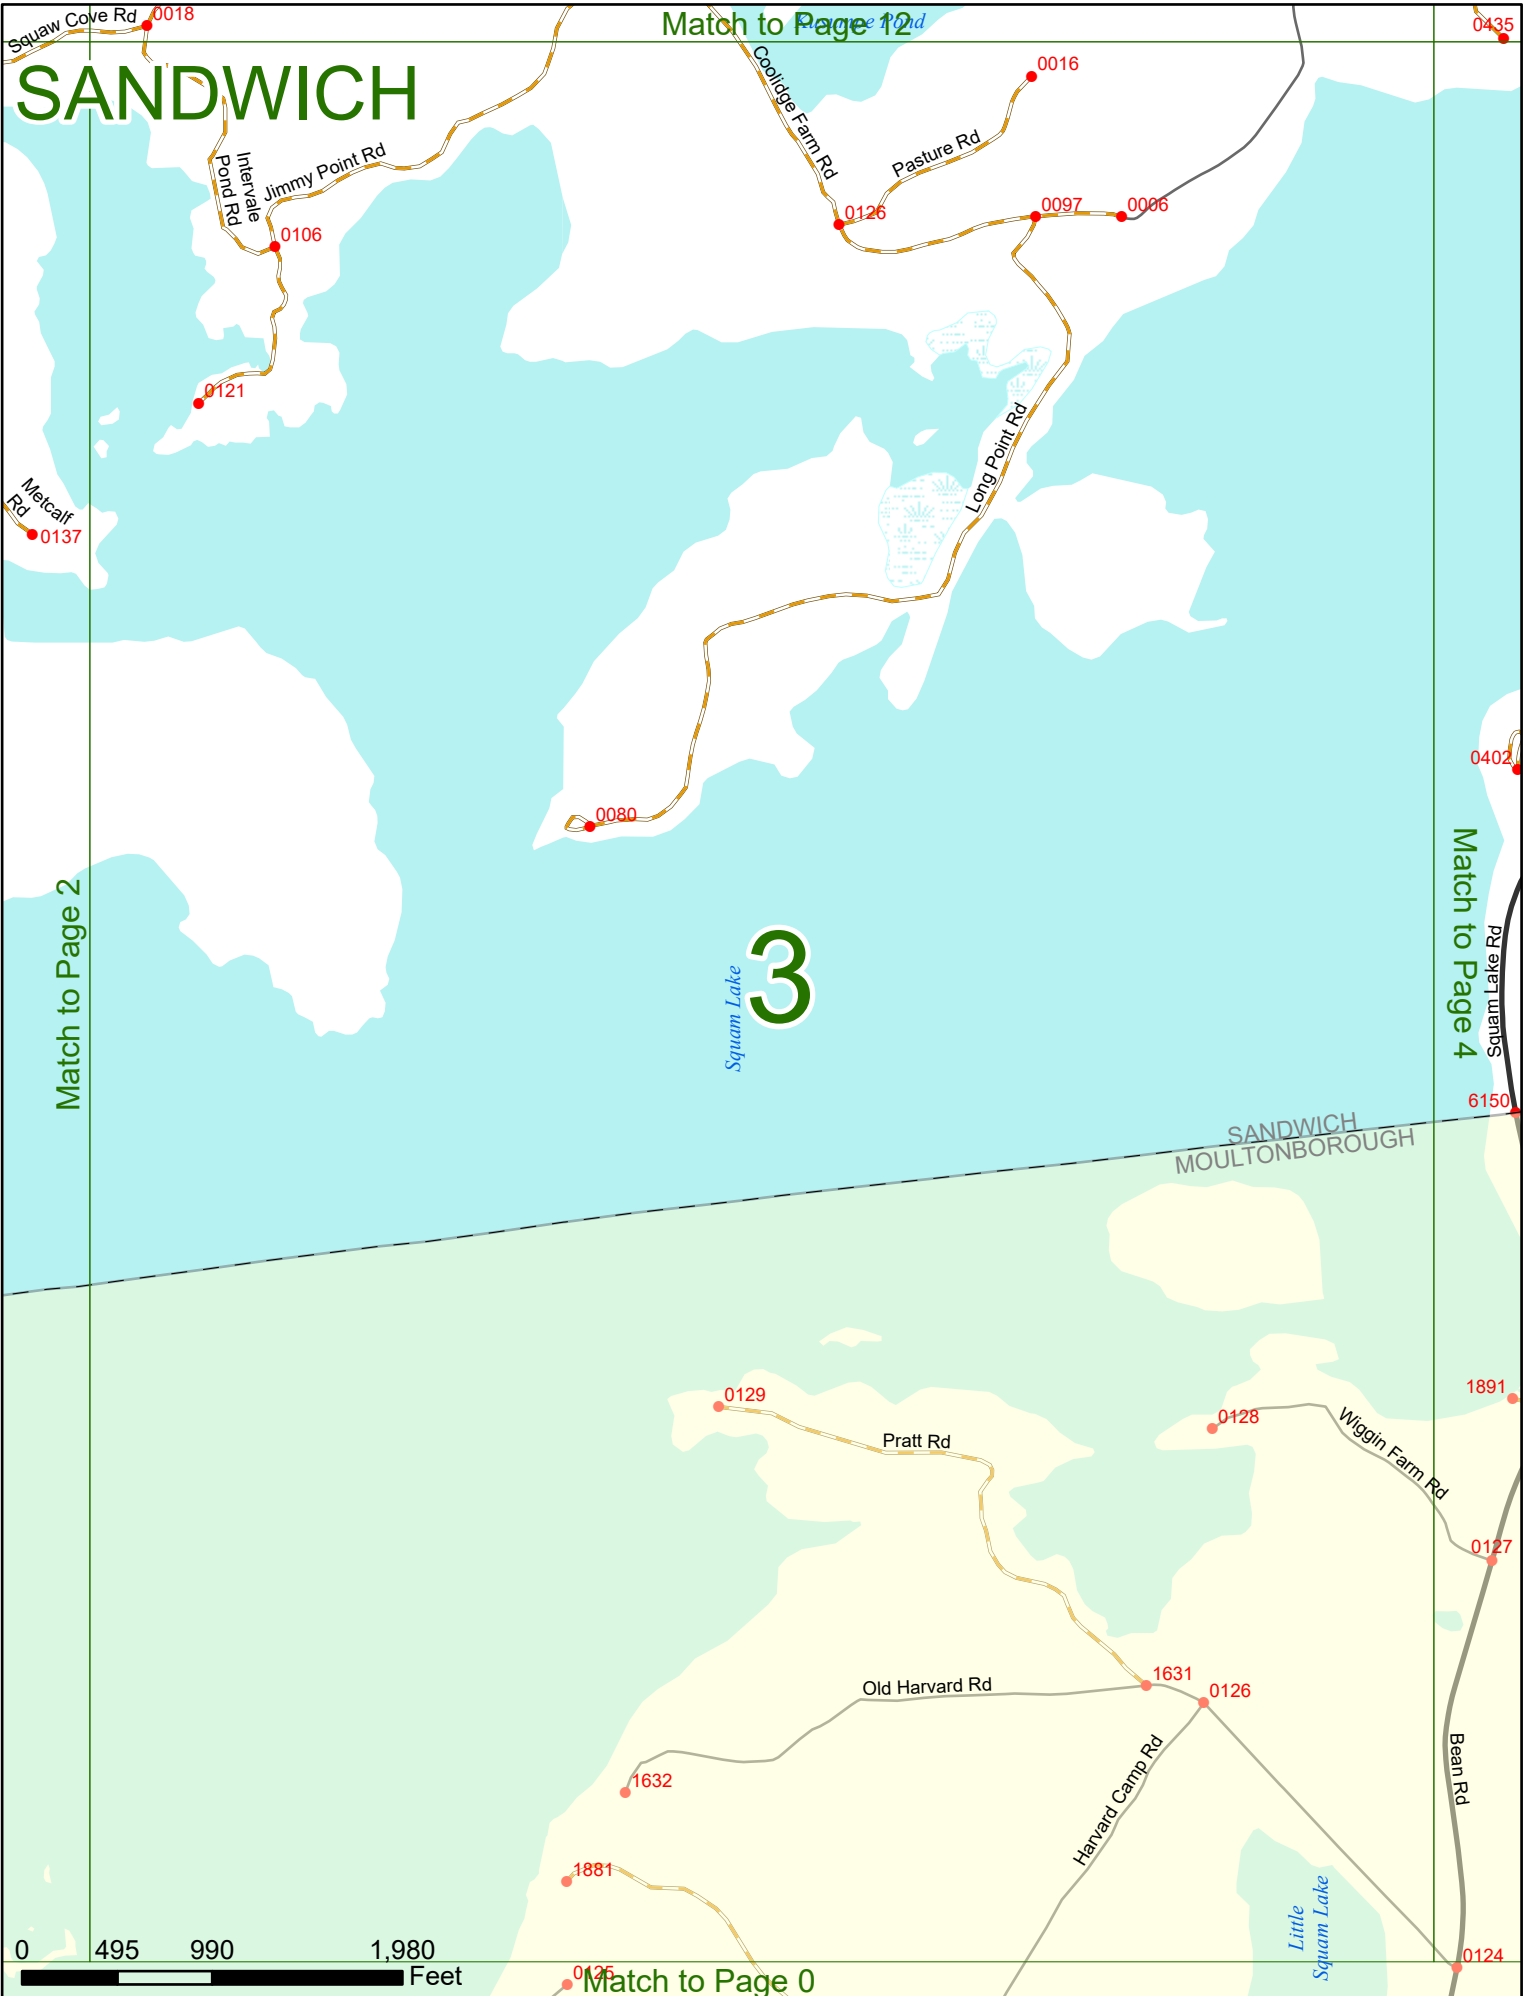

SANDWICH

Match to Page 12

Match to Page 2

Match to Page 4

Squam Lake 3

SANDWICH
MOULTONBOROUGH

0 495 990 1,980 Feet

Match to Page 0