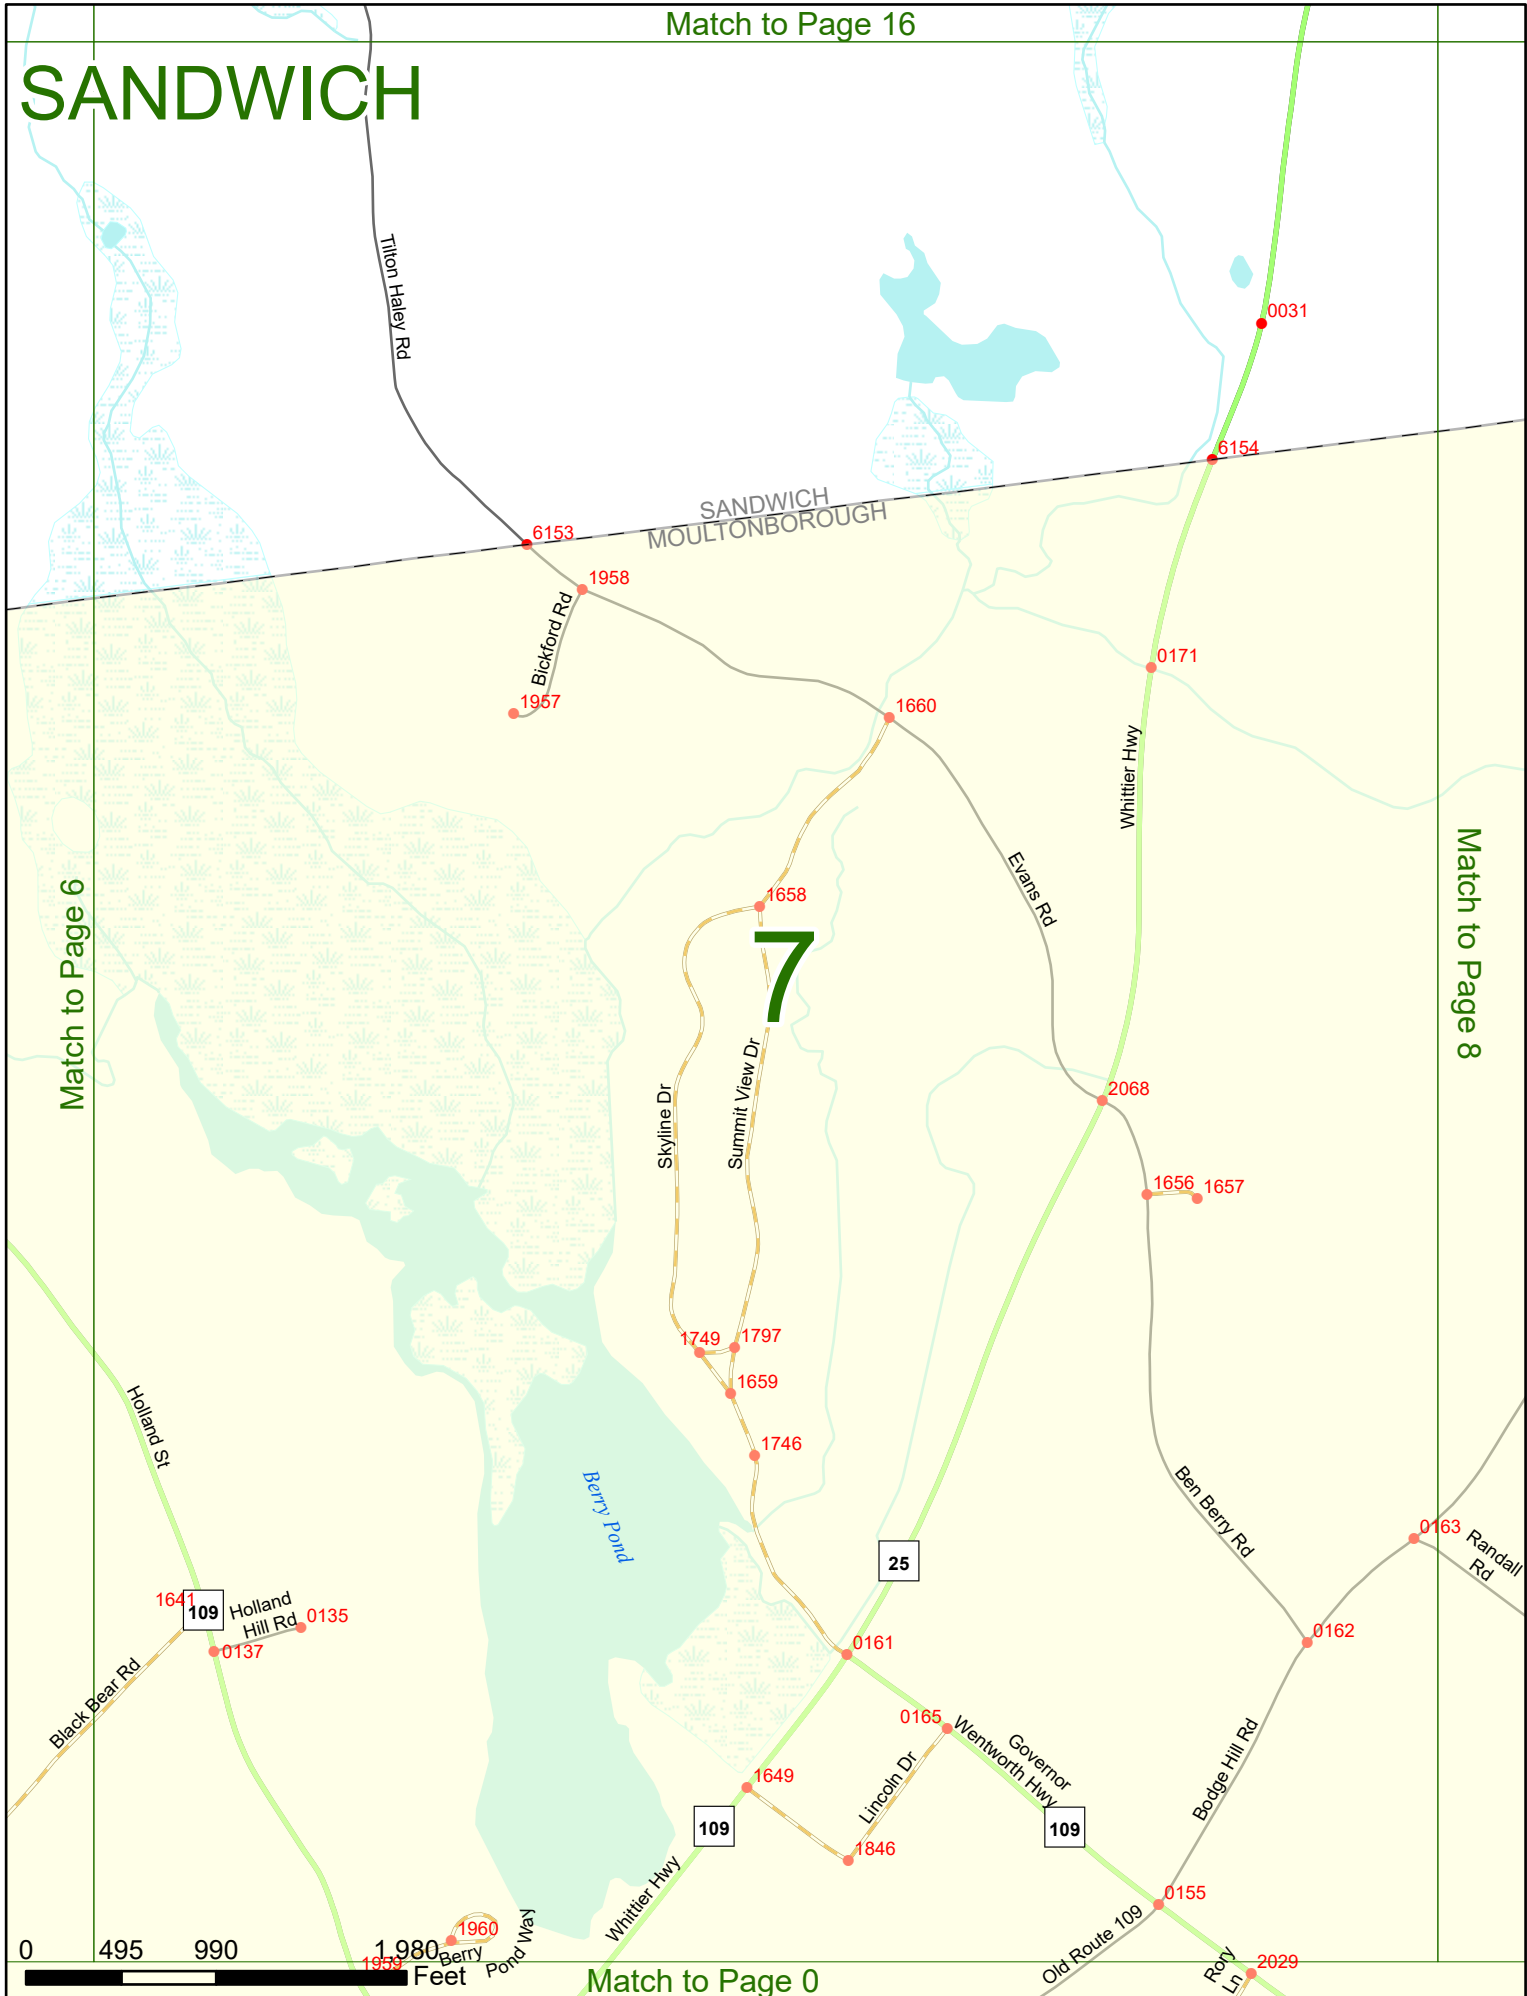

SANDWICH

SANDWICH
MOULTONBOROUGH

Match to Page 6

Match to Page 8

7

0 495 990

1,980 Feet
Berry Pond Way

Match to Page 0

Rory Ln