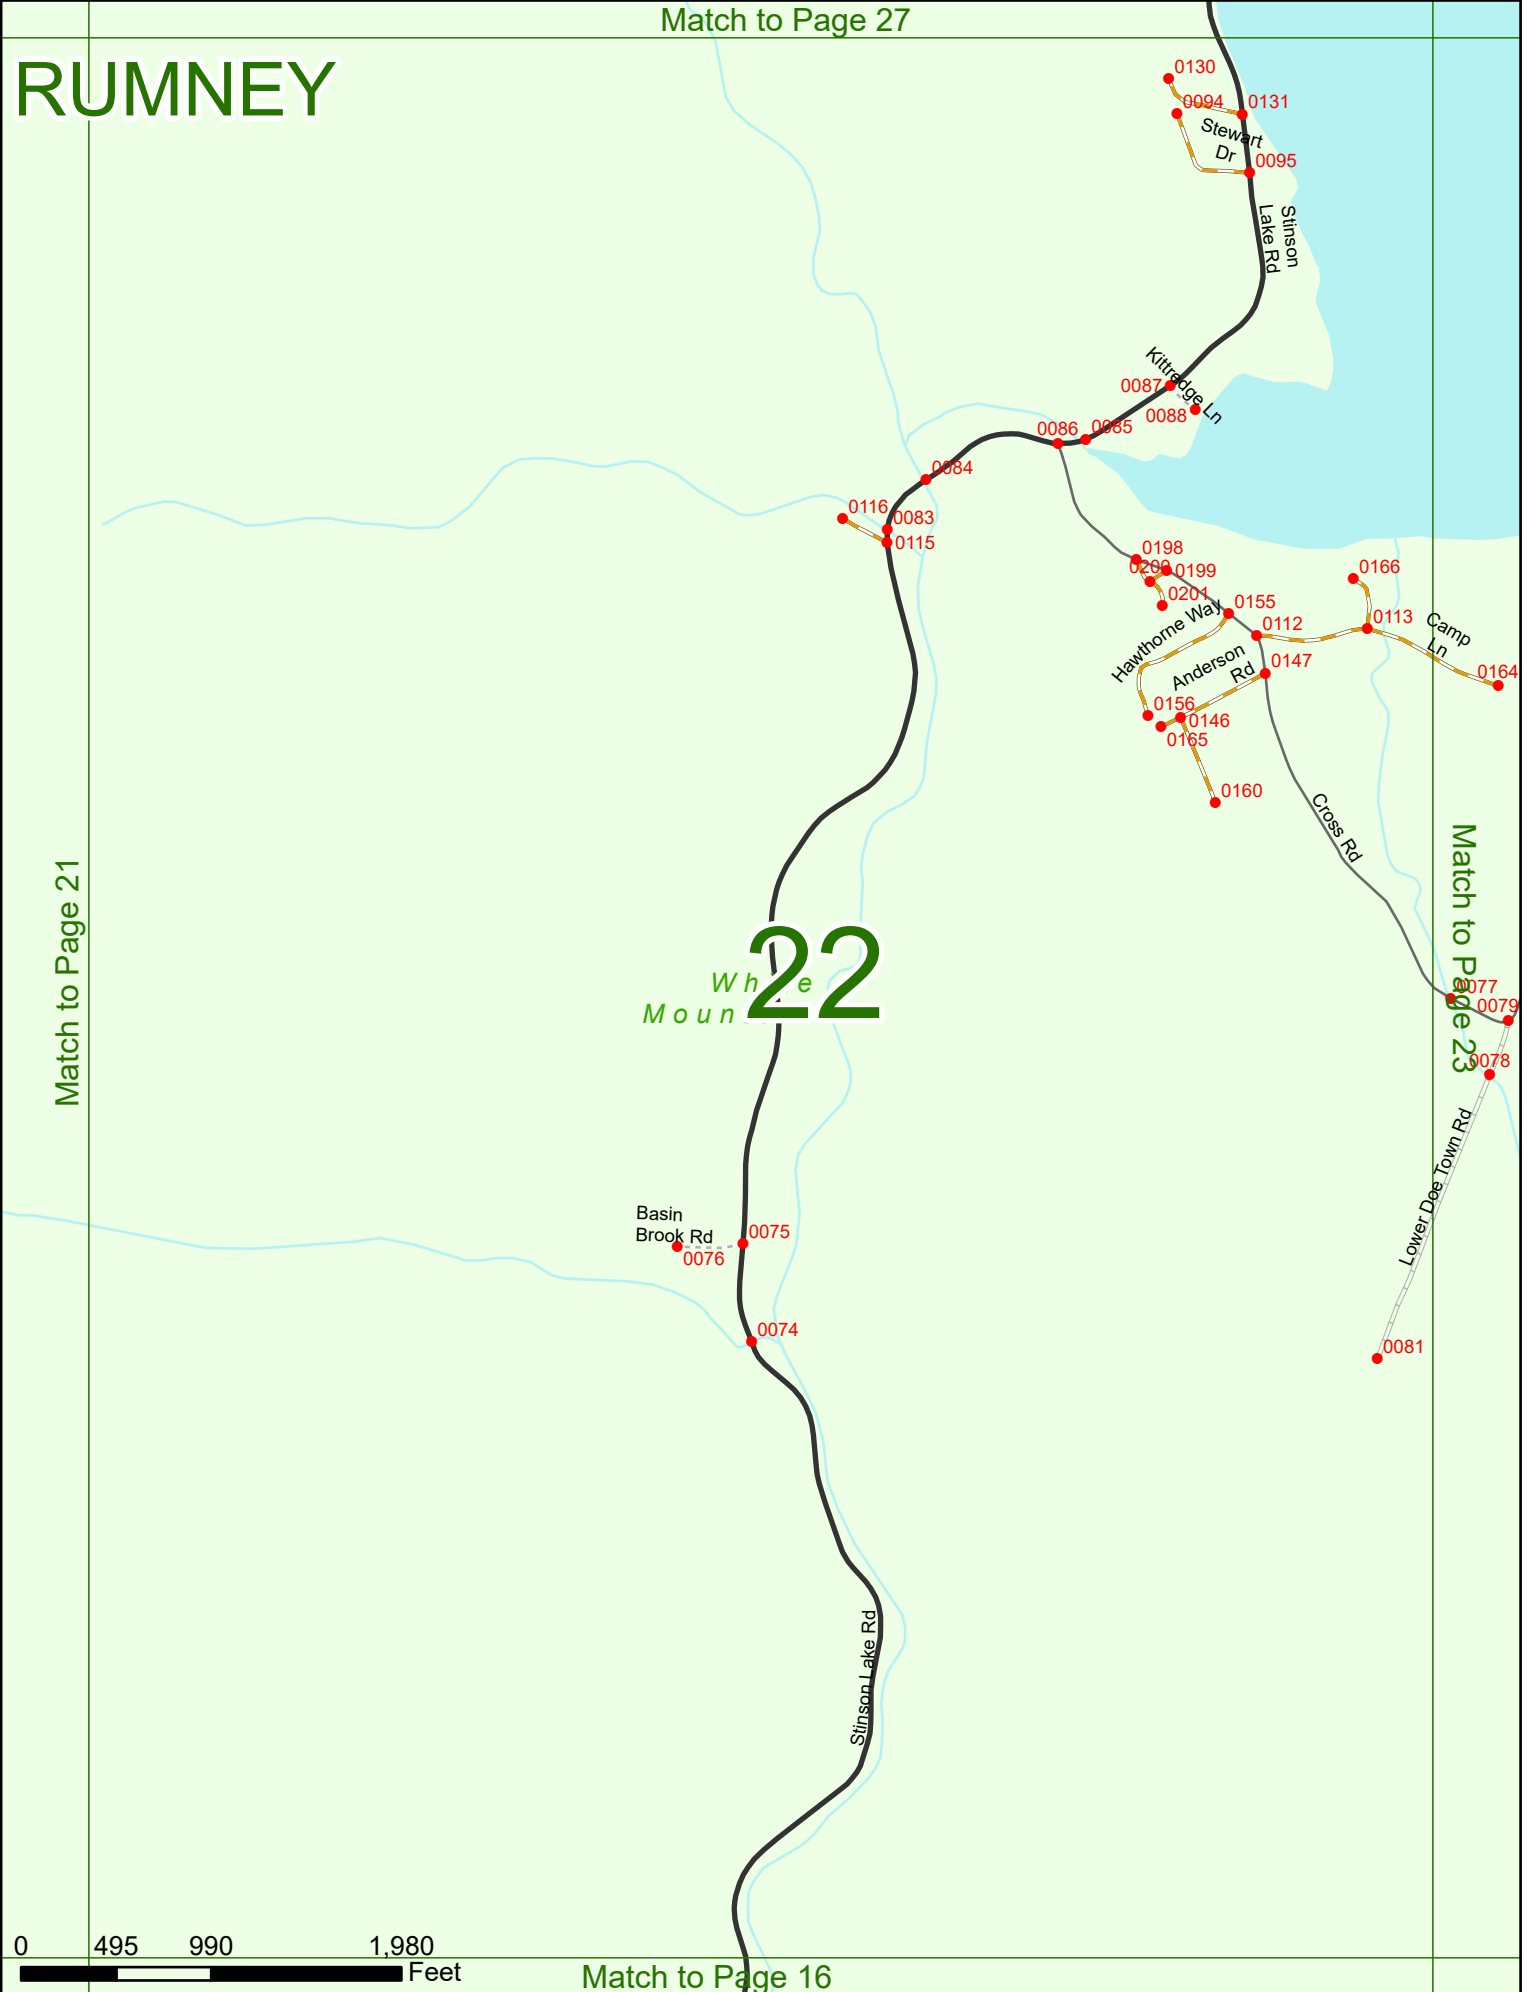

RUMNEY

Match to Page 21

Match to Page 23

White Mountain 22