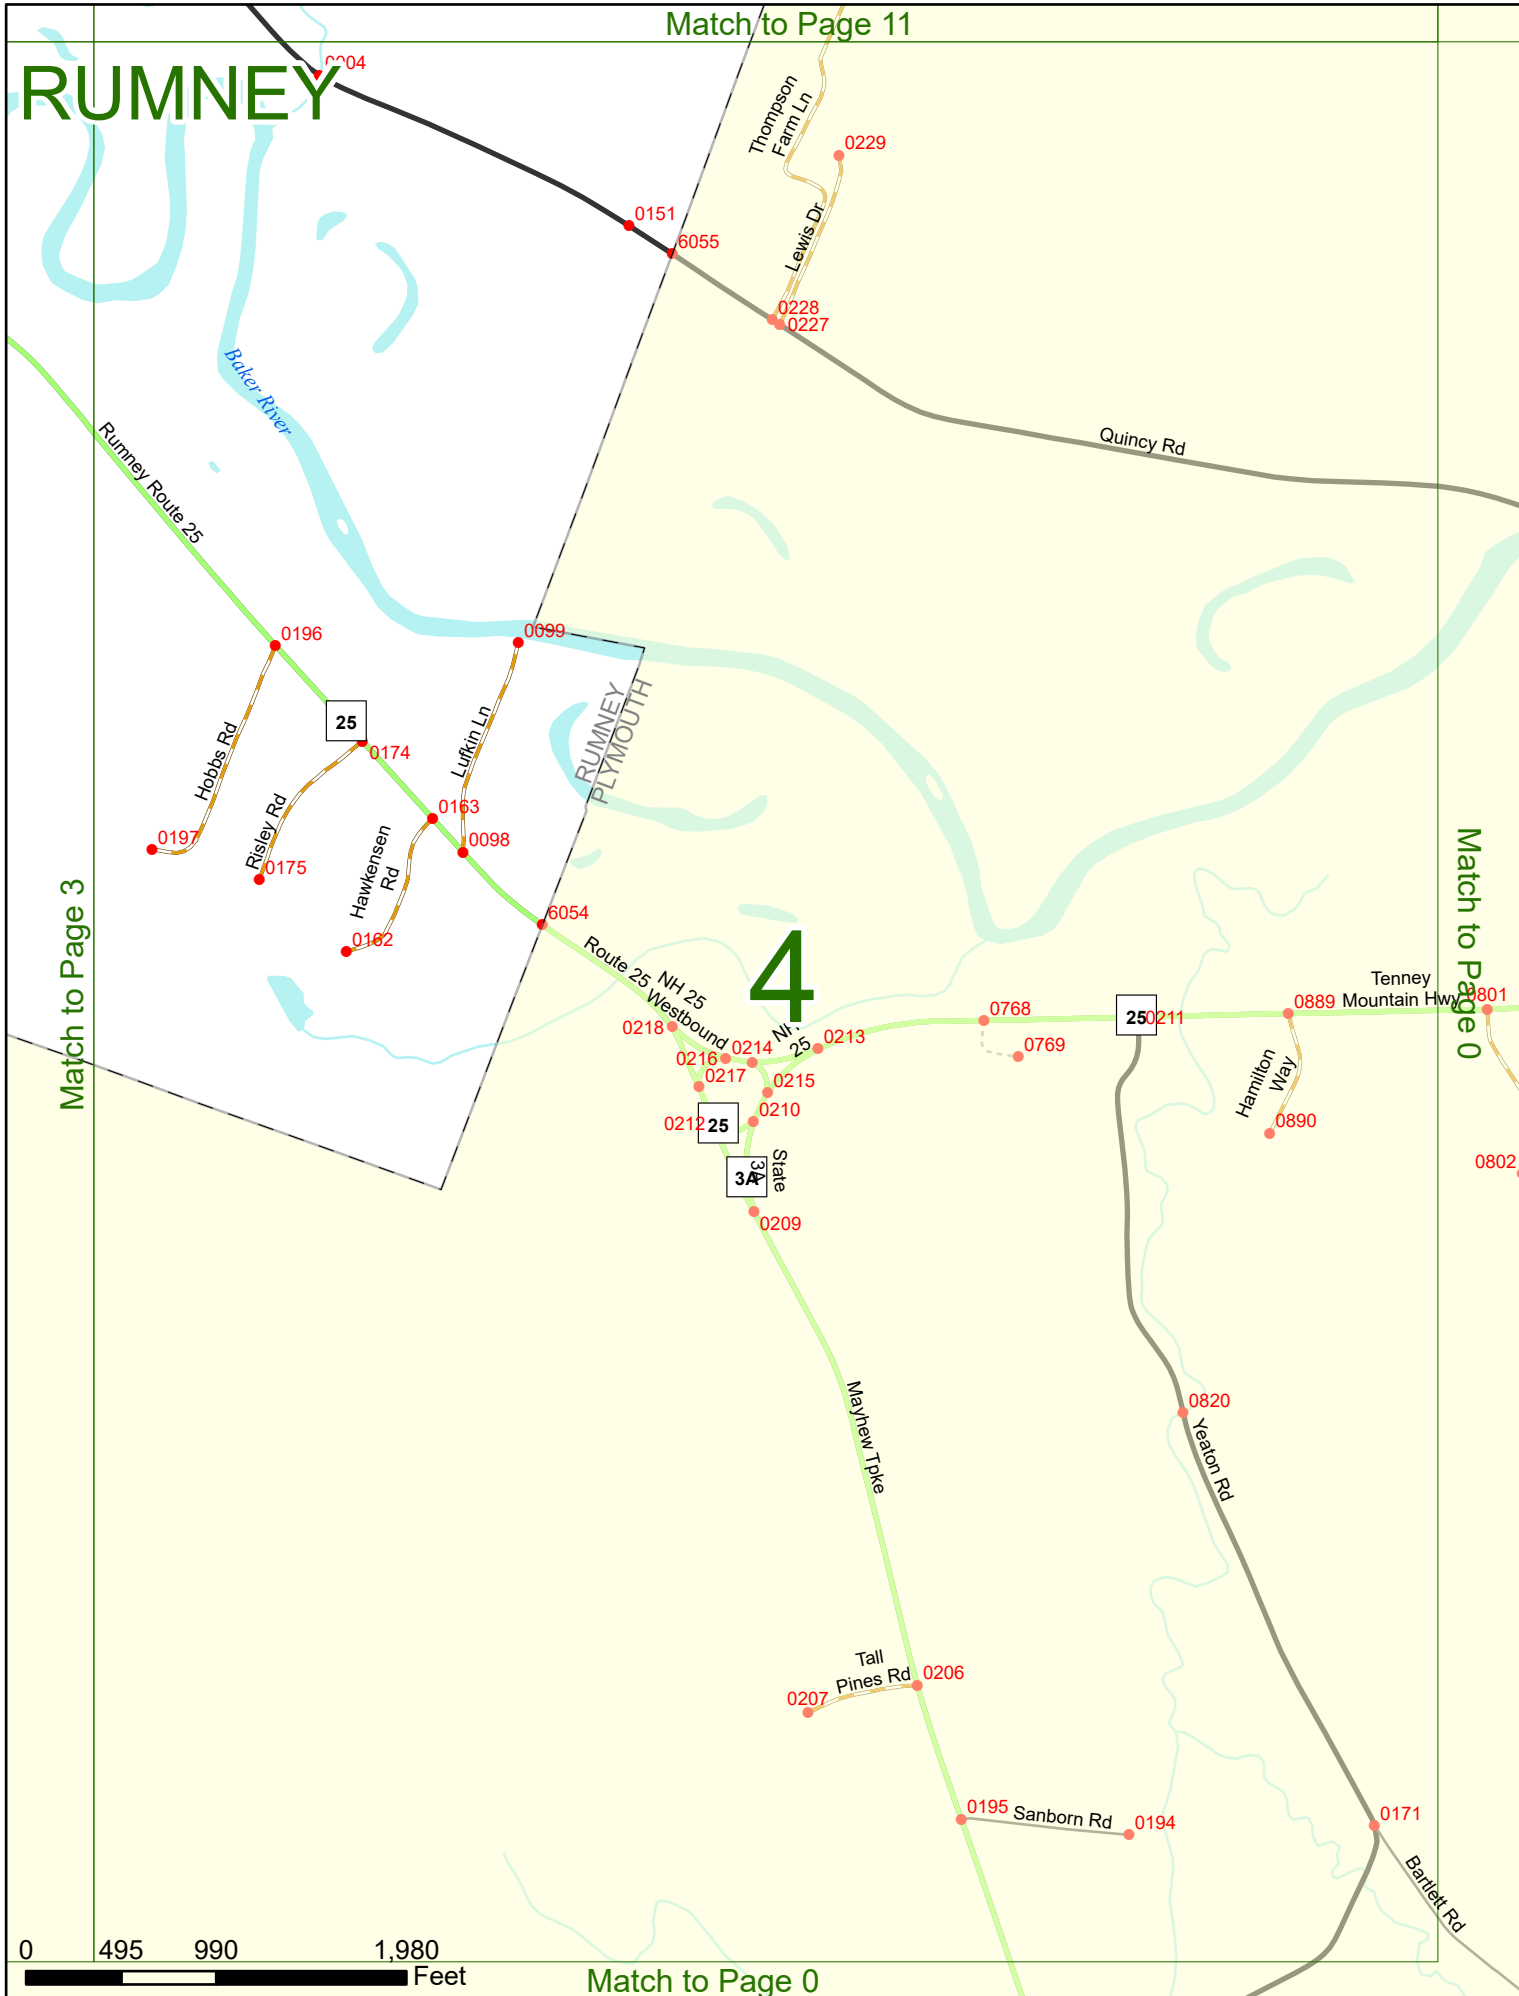

Match to Page 11

RUMNEY

Match to Page 3

Match to Page 0

4

Match to Page 0