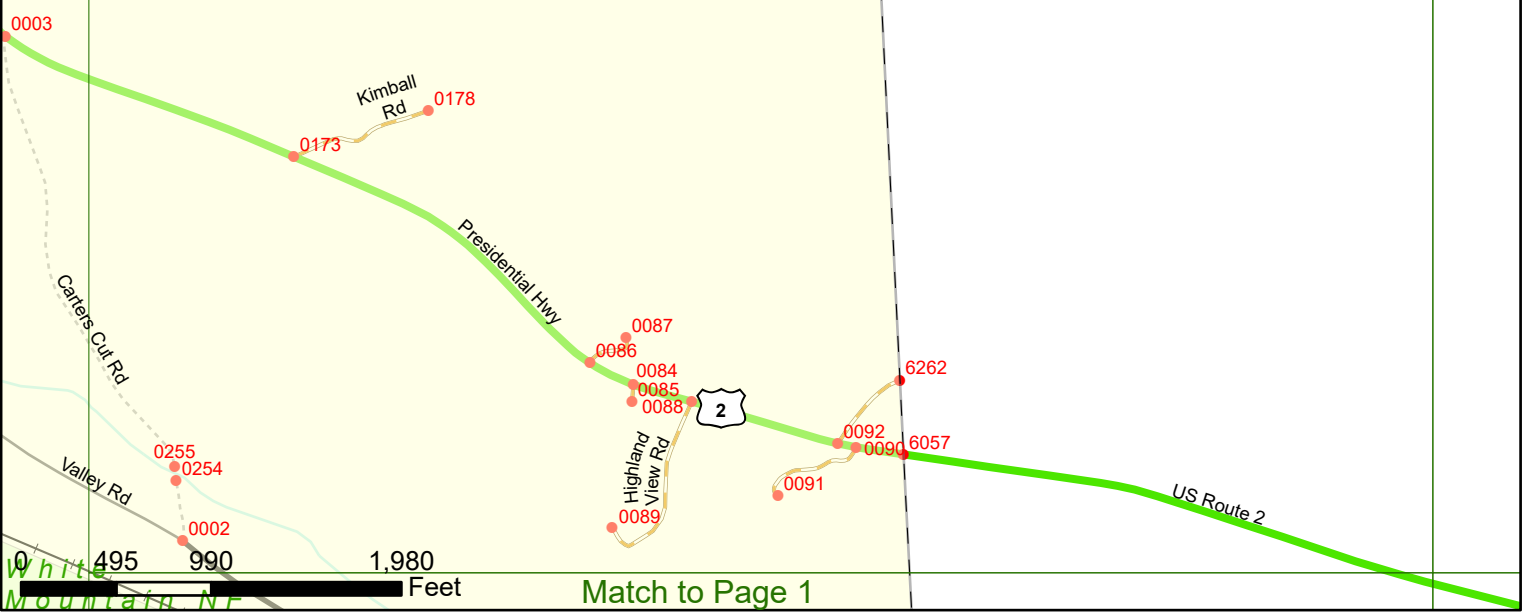

Match to Page 0

Match to Page 8

RANDOLPH
JEFFERSON

0 495 990 1,980 Feet

Match to Page 1

RANDOLPH

Match to Page 7

Match to Page 9