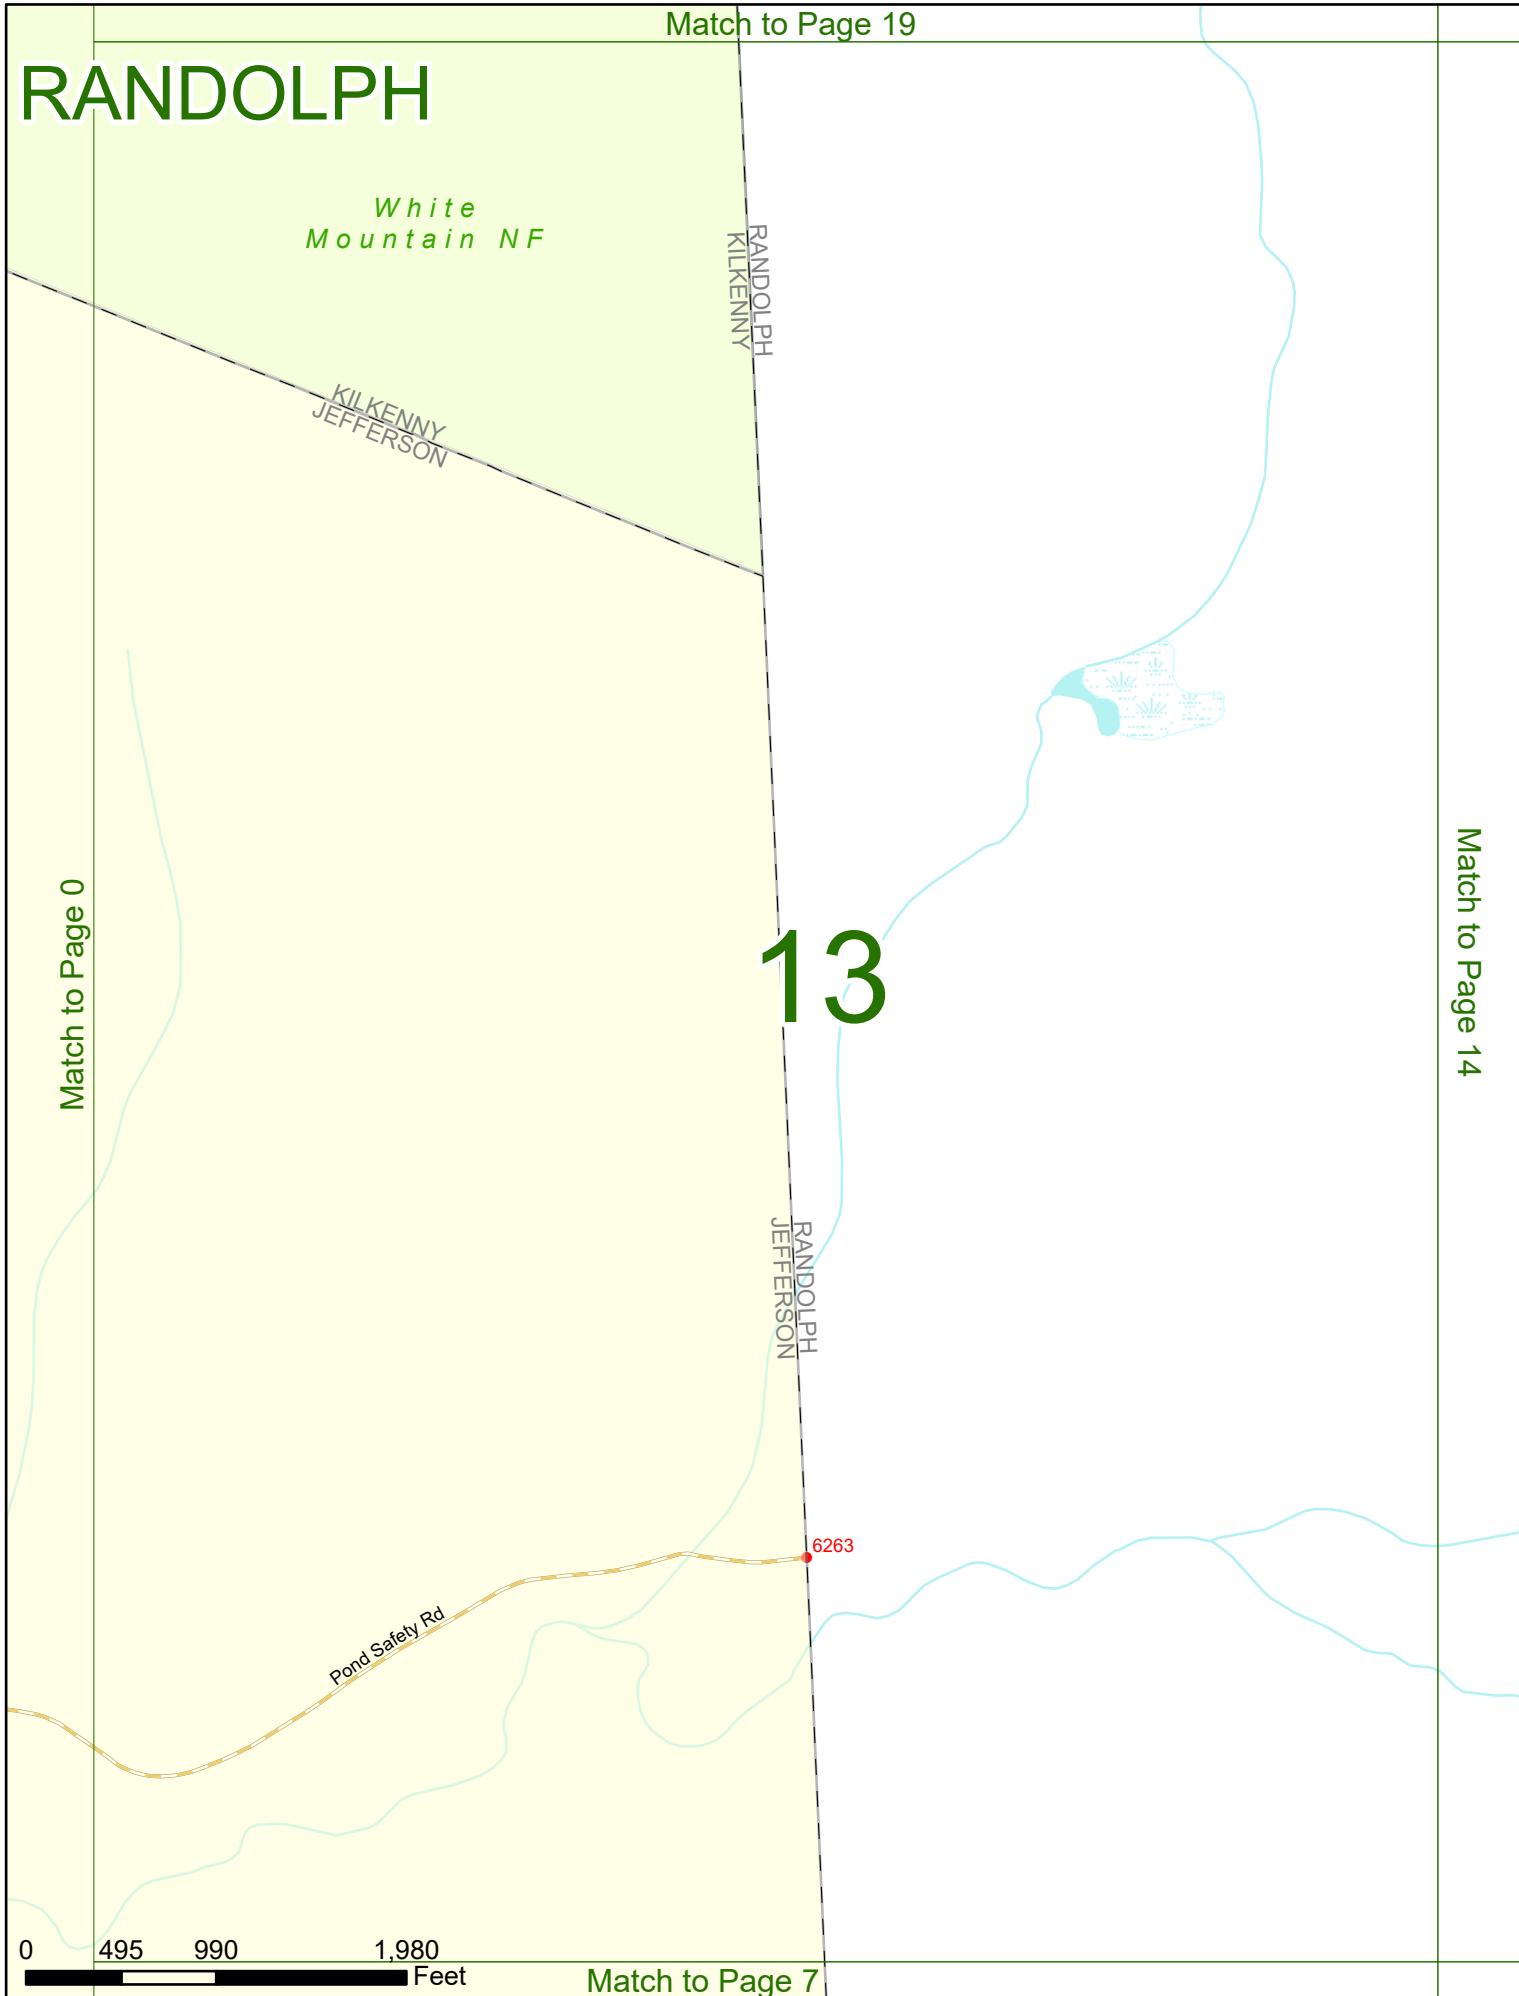

RANDOLPH
JEFFERSON

Match to Page 14

Match to Page 0

Pond Safety Rd

6263

0 495 990 1,980 Feet

Match to Page 7

Match to Page 20