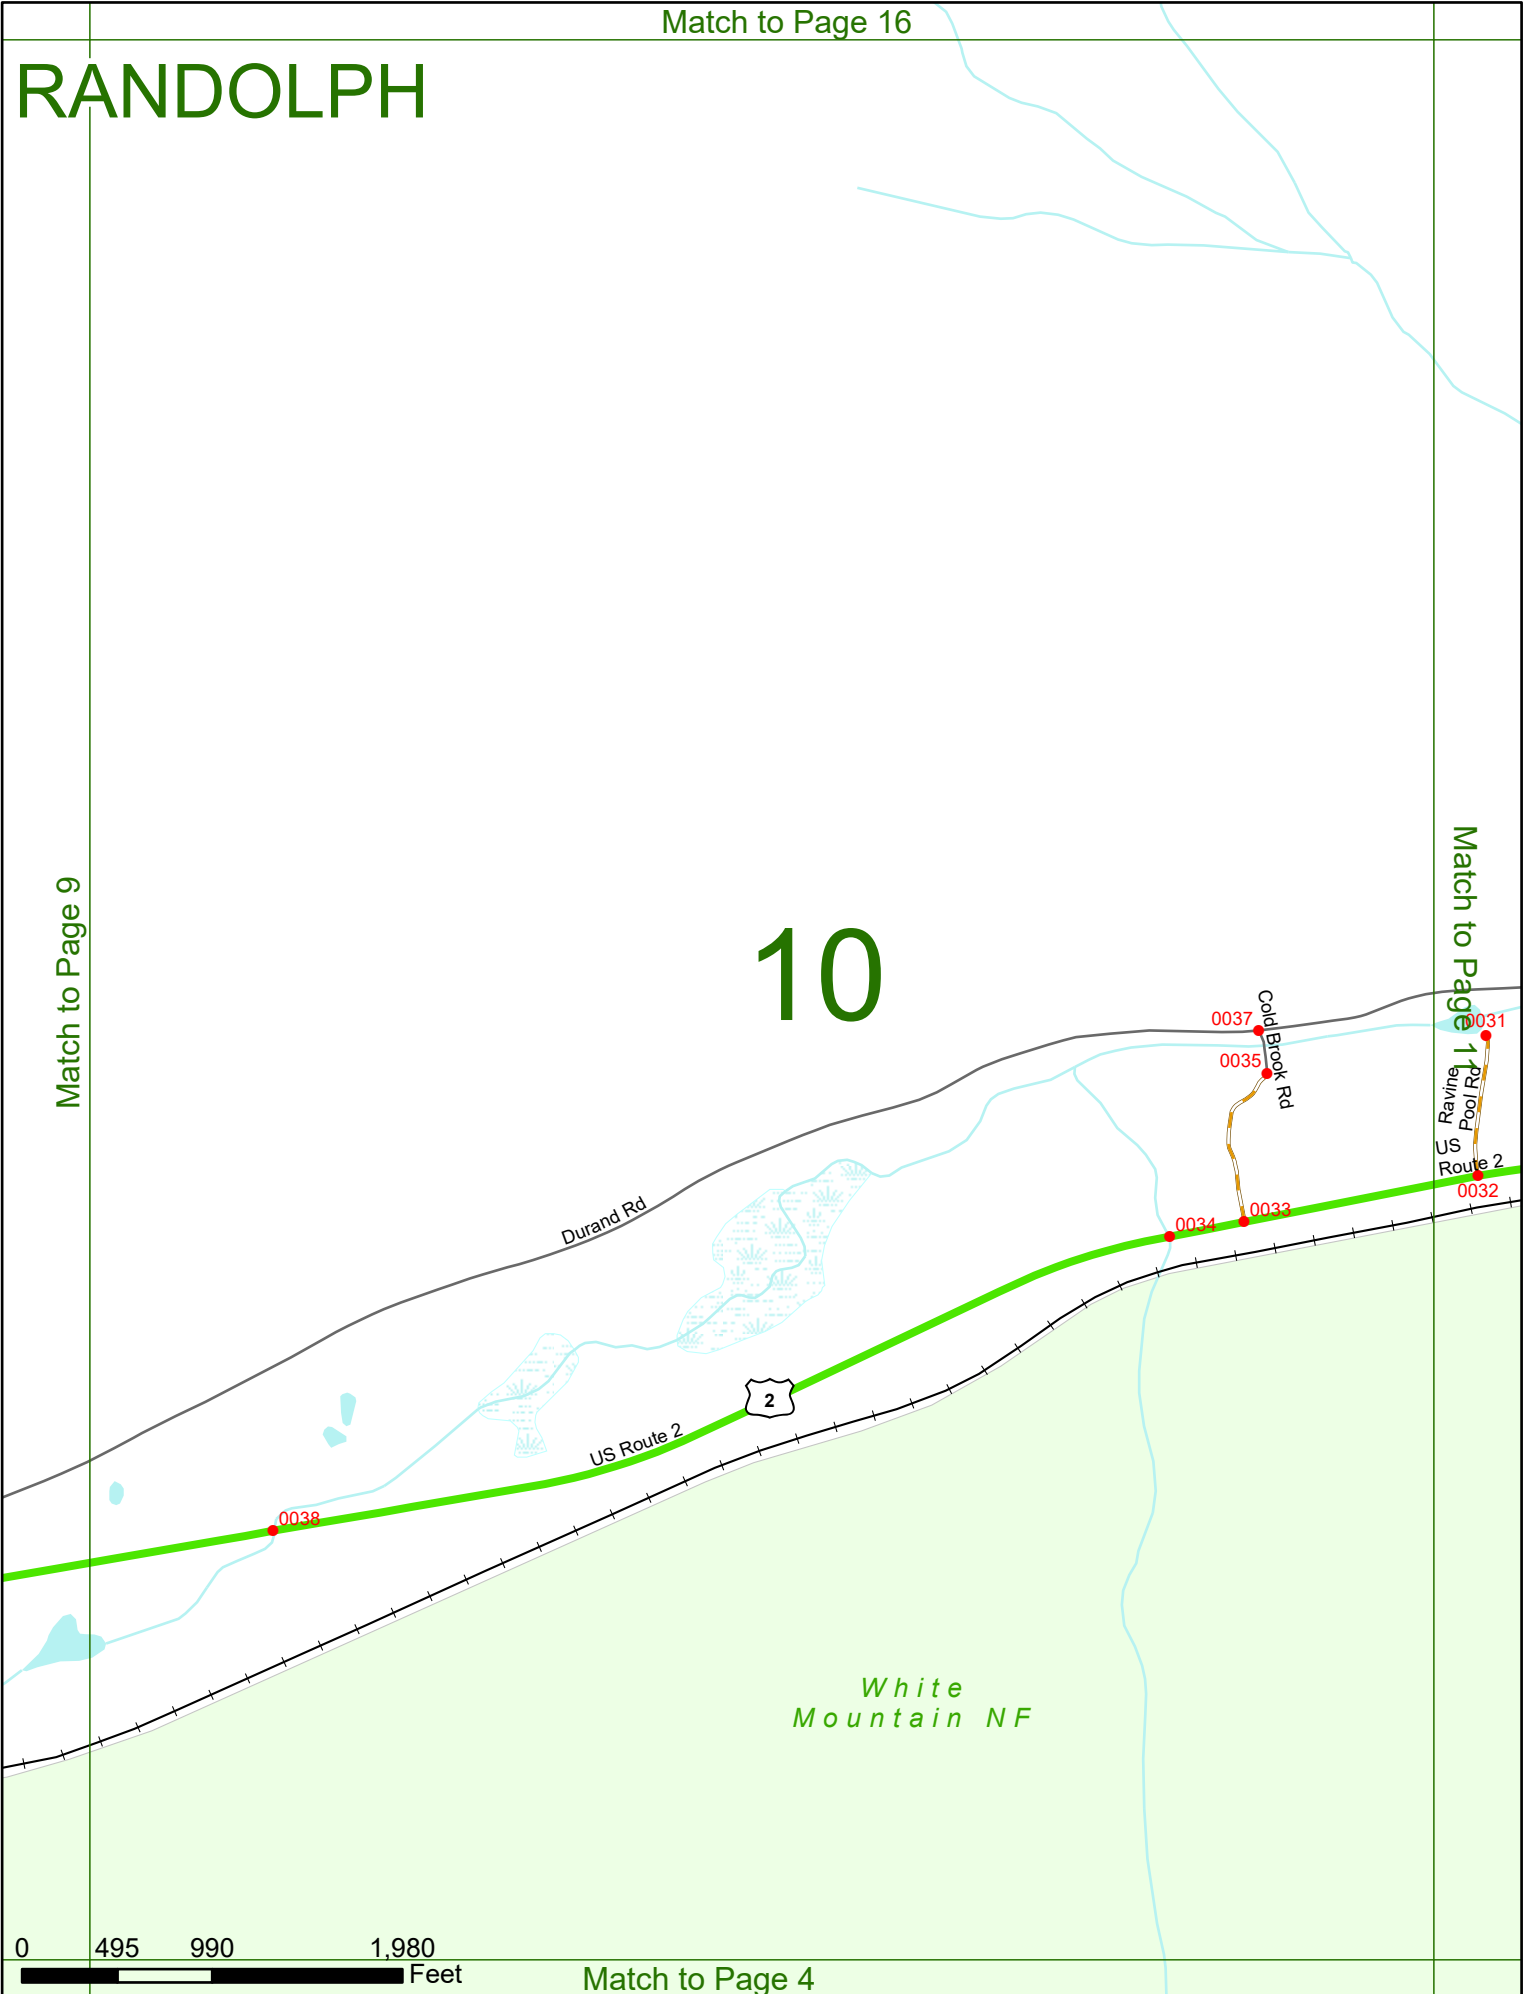

RANDOLPH

10

Match to Page 9

Match to Page 11

0 495 990 1,980 Feet

Match to Page 4