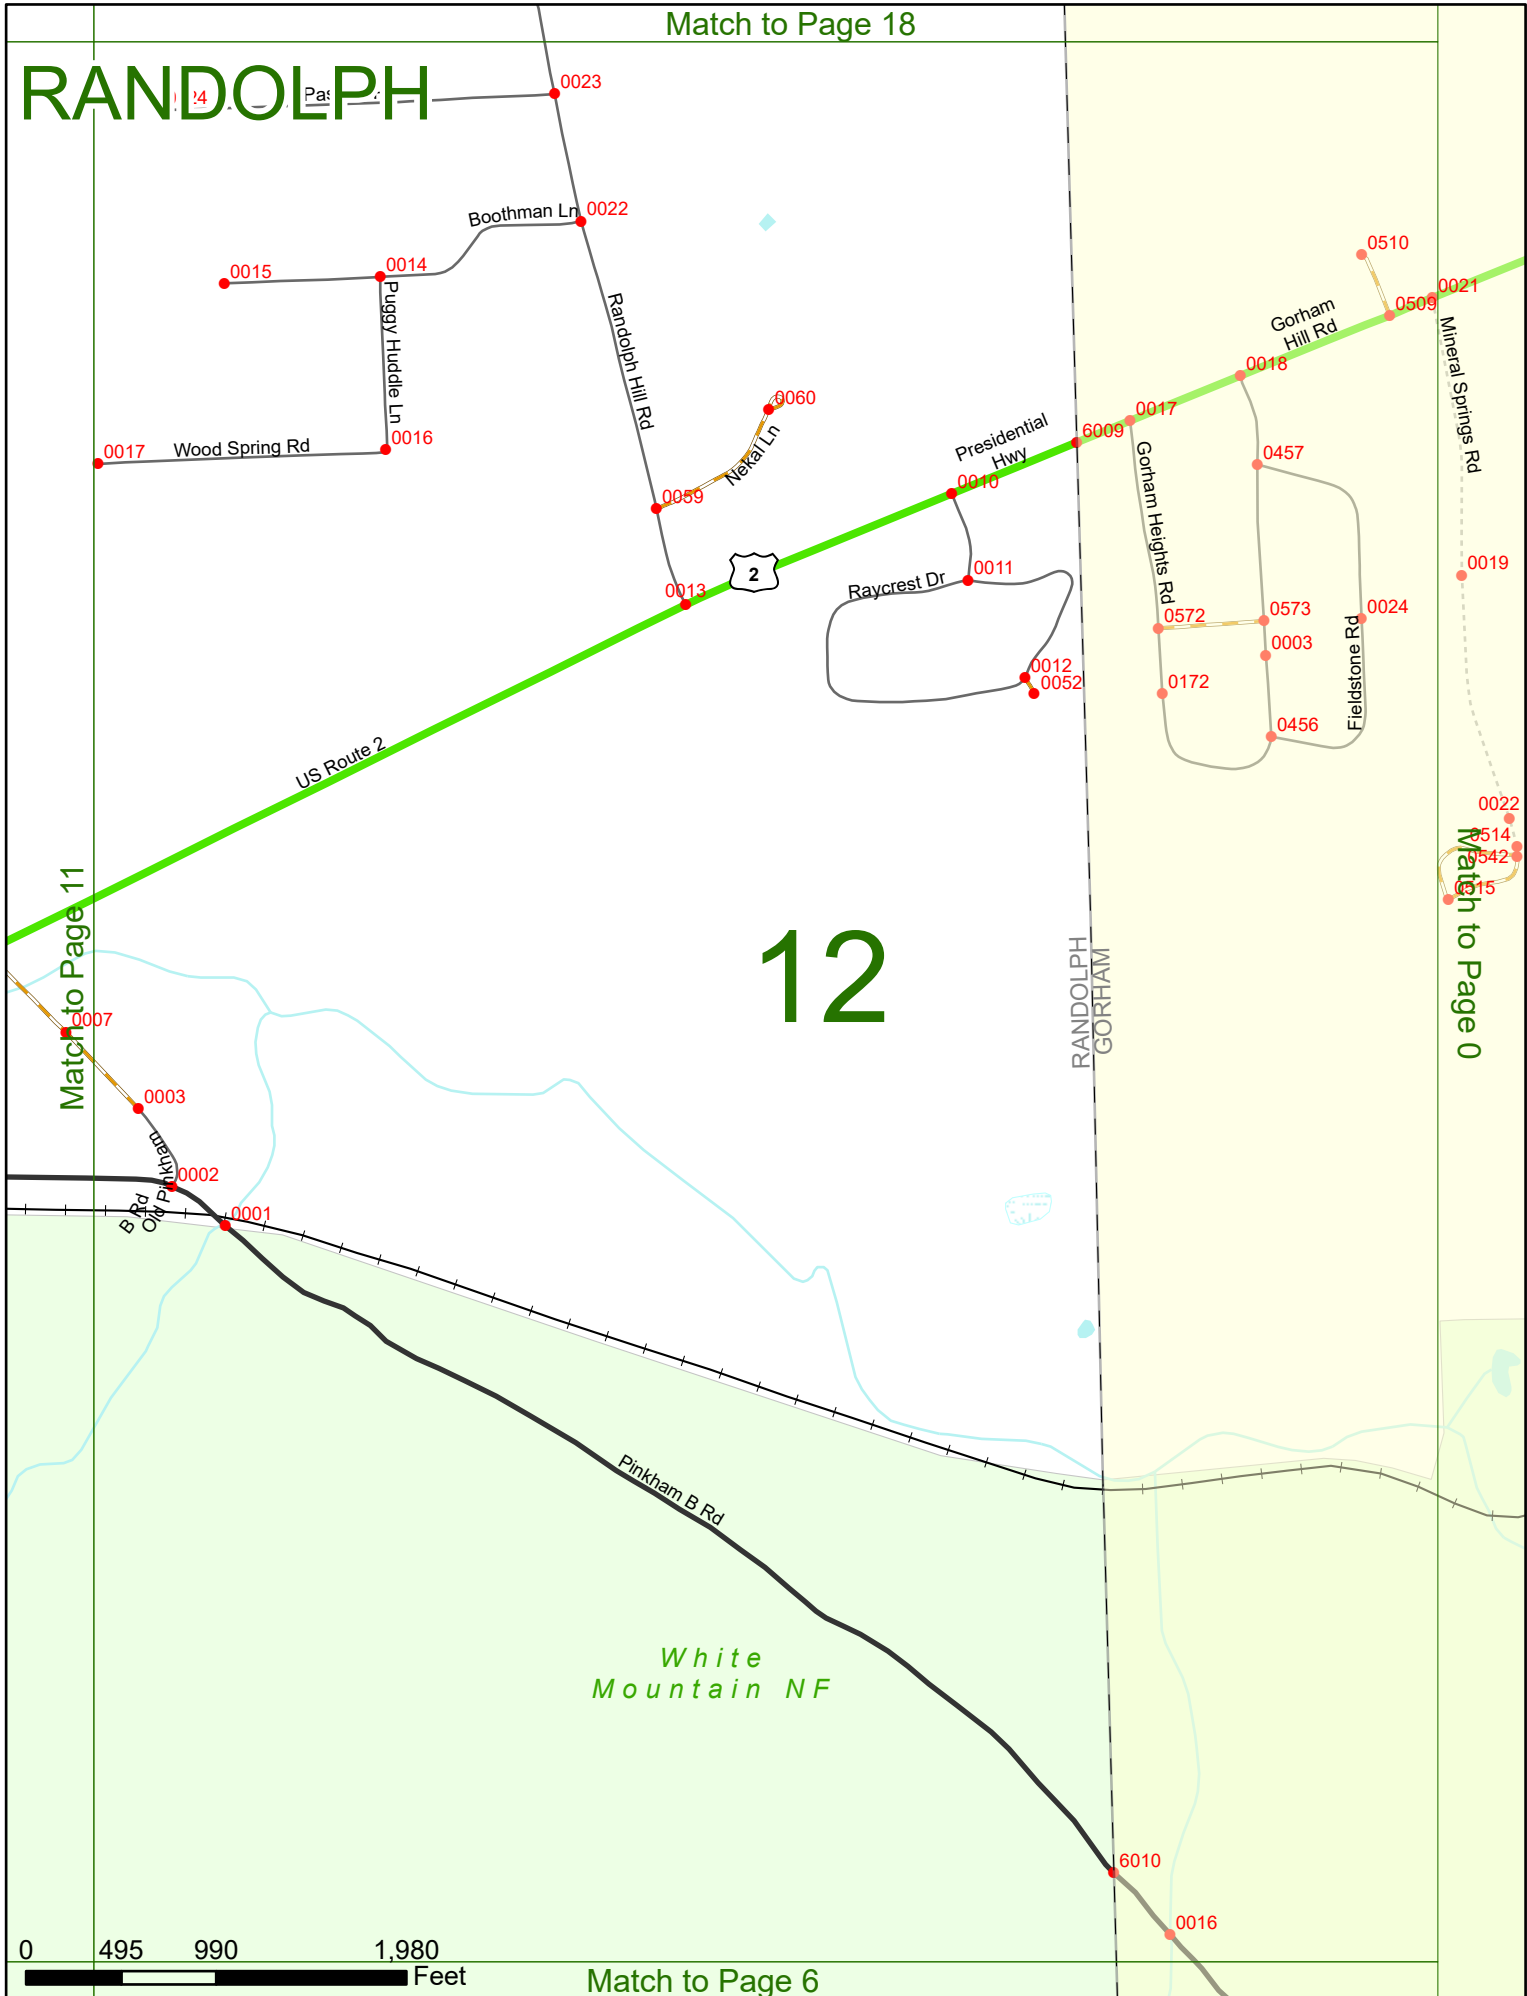

Match to Page 18

RANDOLPH

12

Match to Page 11

Match to Page 0

White Mountain NF

0 495 990 1,980 Feet

Match to Page 6