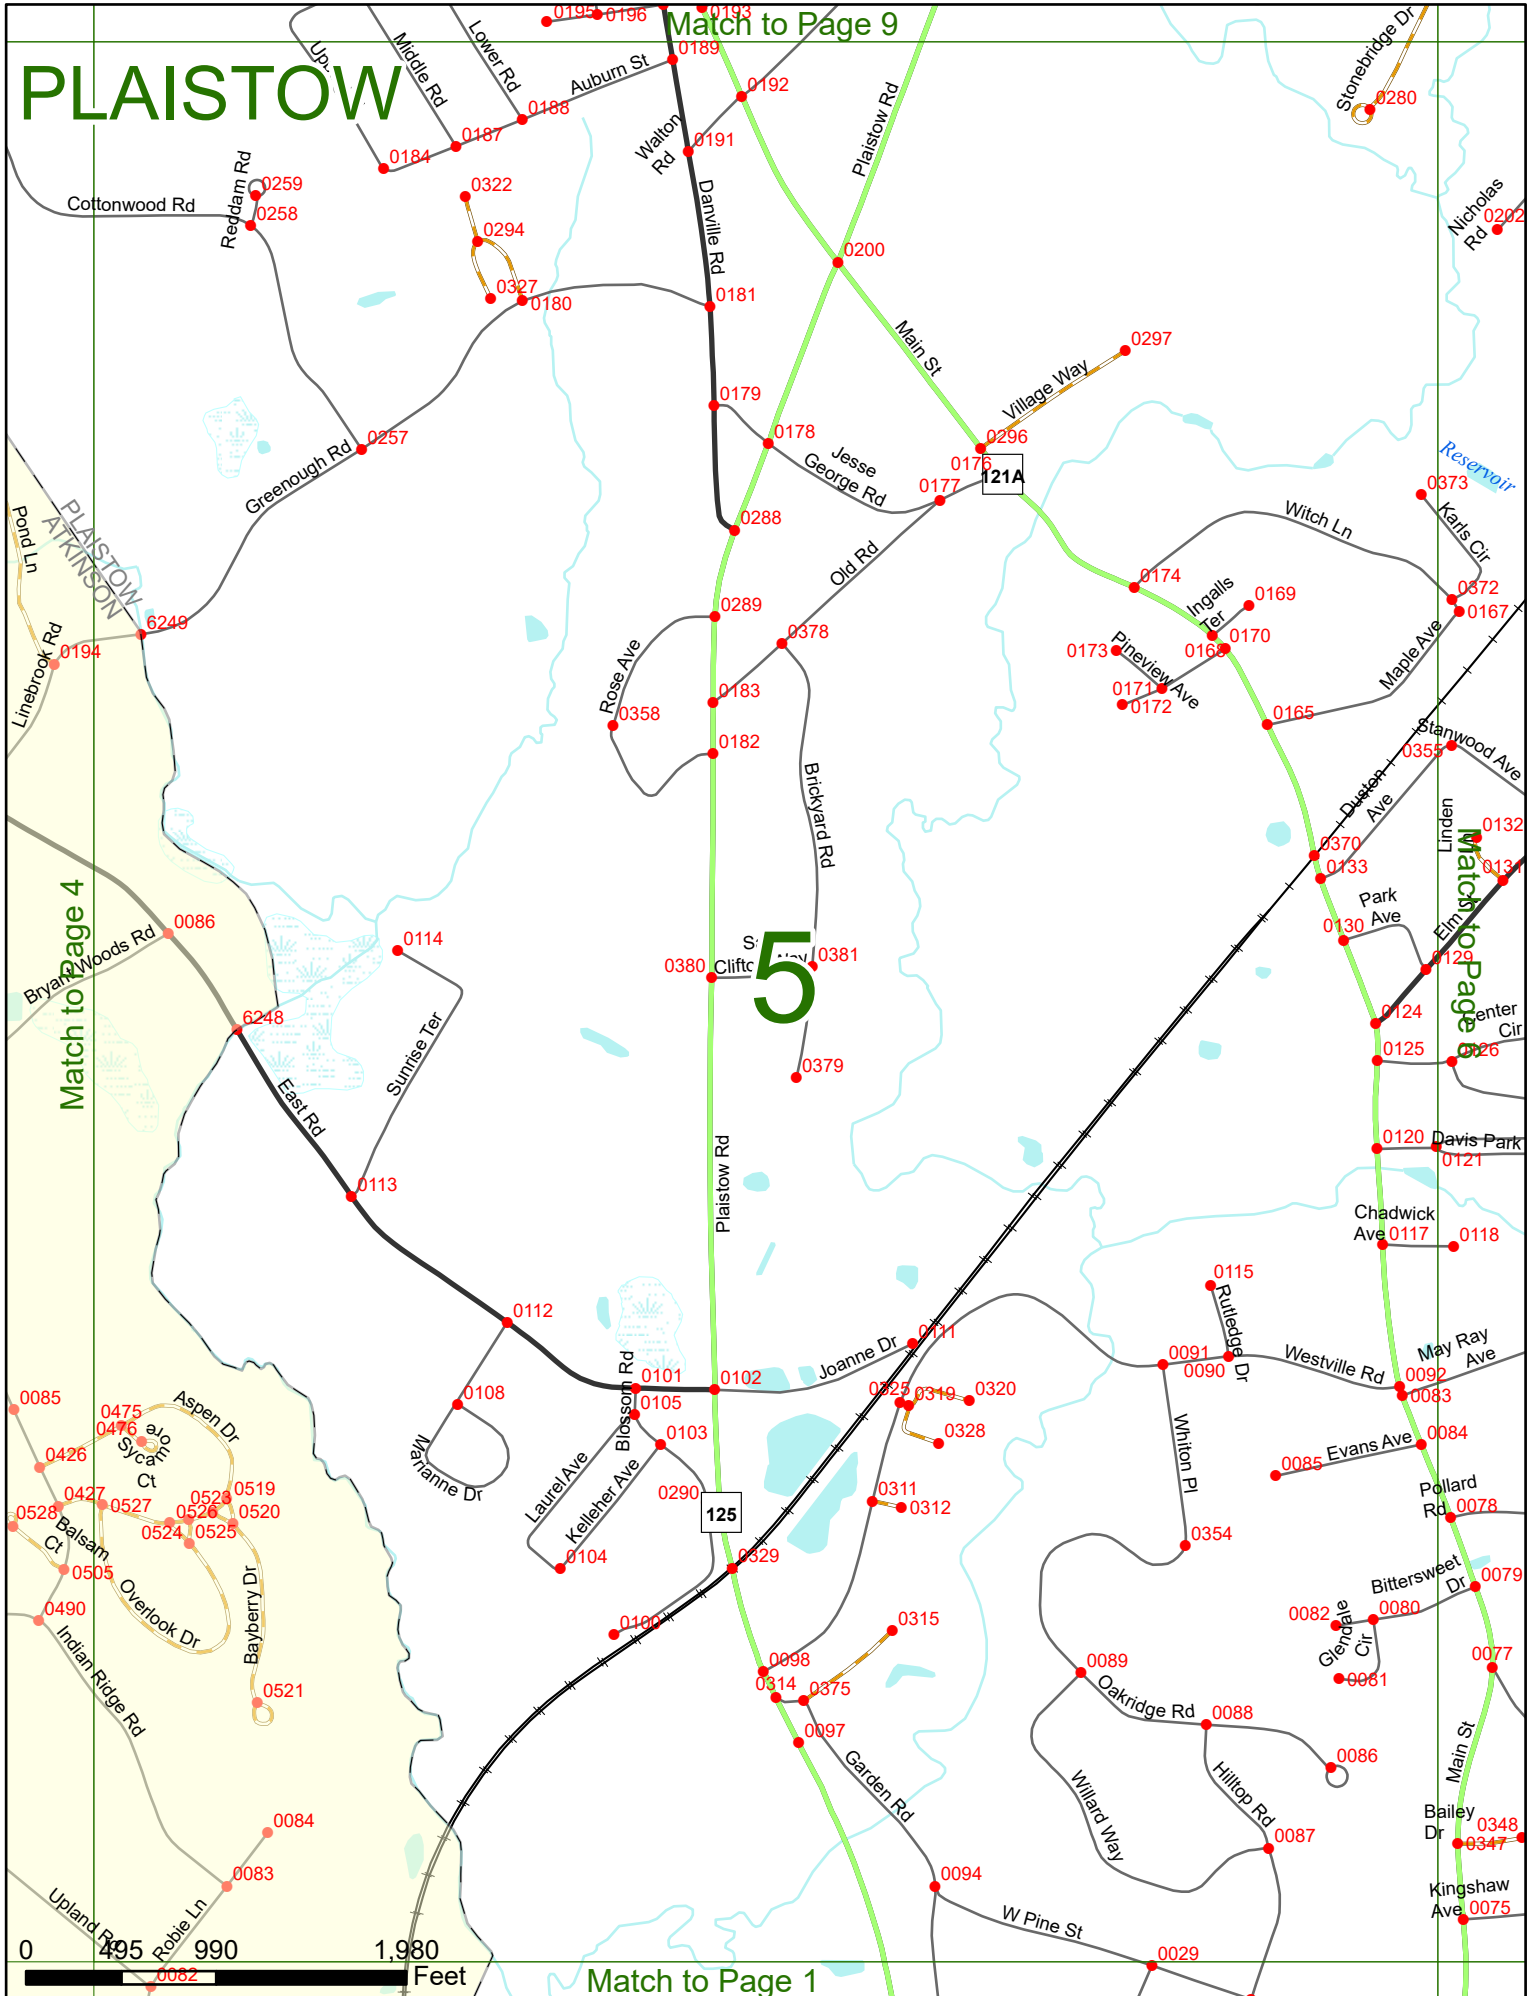

NHDOT will accept crash locations based on the State of NH Uniform Police Traffic Accident Report.

Crash occurred on:

Option 1 Street Address
 123 Main Street

Option 2 Route No and/or Distance from NESW Intesecting Road, Bridge,
 Street name Intersecting Street Town/County line
 Main Street 500 E Oak Street

Option 3 First Node Distance from First Node Second Node
 515 212 632

Option 4 Route No and/or Mile Marker on Interstate Only NESW Mile (Marker)
 Street name
 189S 700 feet S 36.8

Option 3 – Example

Street Name Loudon Road
First Node 803
Distance from First Node 318 Ft
Second Node 813

5

PLAISTOW

PLAISTOW

Match to Page 0

Match to Page 0

7

MASSACHUSETTS

Match to Page 6