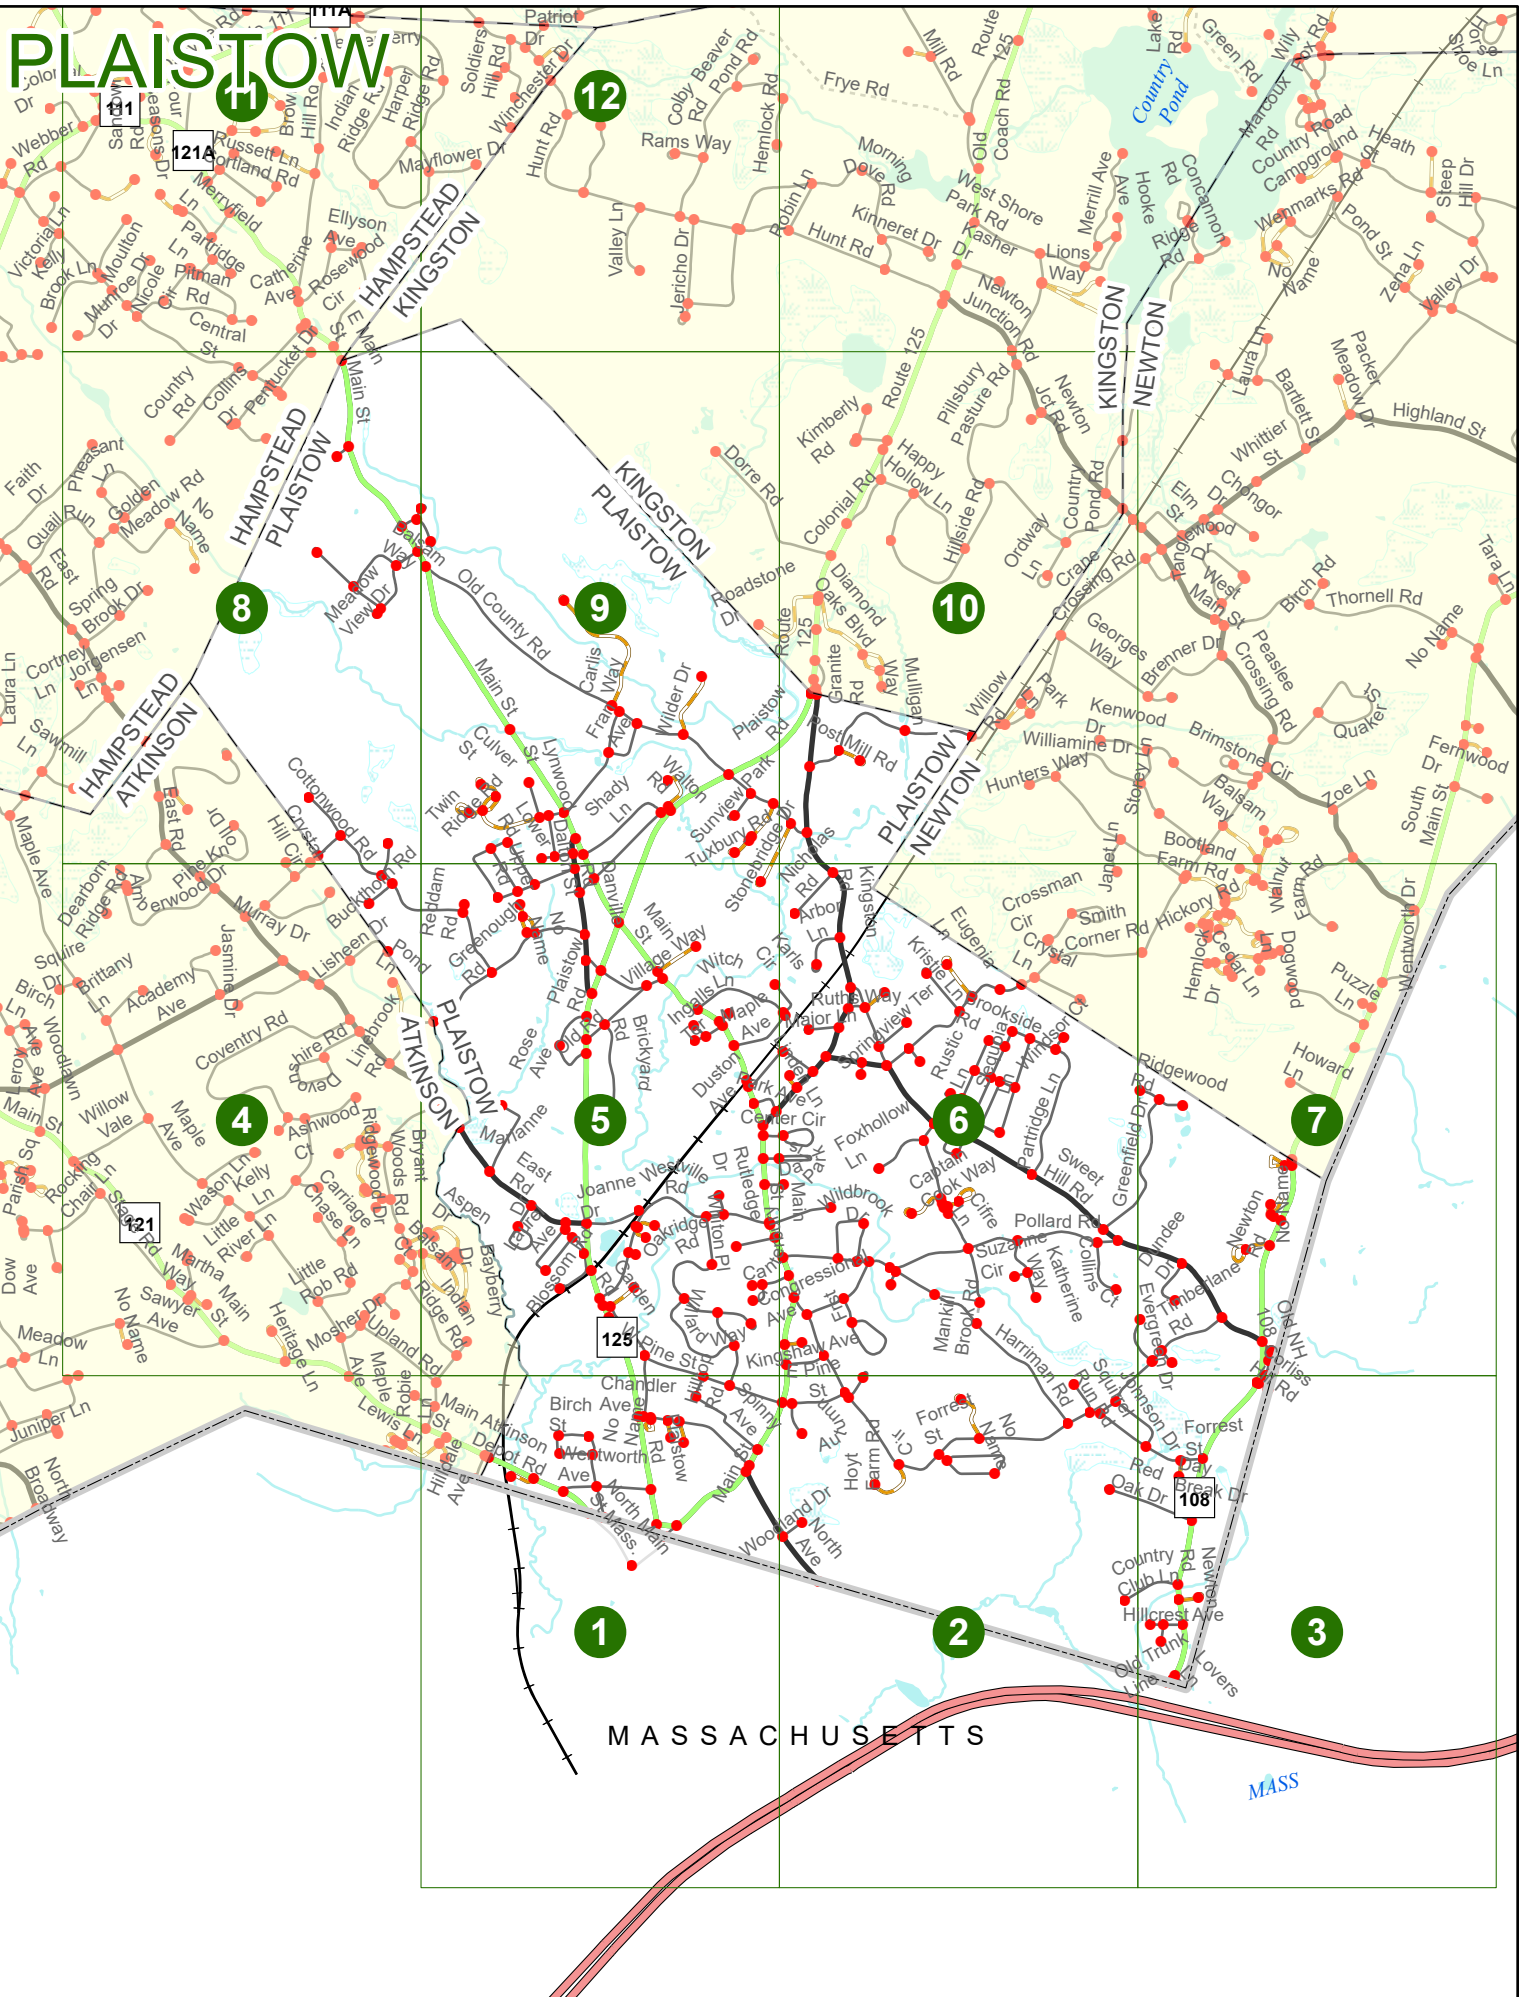

Maps and data sets are not guaranteed to be free from errors and omissions. Data is in a constant state of update and correction by various groups and agencies. Information displayed on this map is the best available at the time of publication.

2024 Nodal Reference Bookmap

LEGEND

Divided Highway Limited Access	Turnpike Toll Road	U.S. Route	N.H. Route
			
State Roads (Carries NO Route Number)	Local Roads	Class 6 Roads (Not Maintained)	Private Roads
			
	State Line		Lakes & Ponds
	County Line		State Parks
	Town Line		National & State Forests
	Rivers & Streams		Reference Nodes

NHDOT will accept crash locations based on the State of NH Uniform Police Traffic Accident Report.

Crash occurred on:

Option 1 Street Address
 123 Main Street

Option 2 Route No and/or Distance from NESW Intesecting Road, Bridge,
 Street name Intersecting Street Town/County line
 Main Street 500 E Oak Street

Option 3 First Node Distance from First Node Second Node
 515 212 632

Option 4 Route No and/or Mile Marker on Interstate Only NESW Mile (Marker)
 Street name
 189S 700 feet S 36.8

Option 3 – Example

Street Name Loudon Road
First Node 803
Distance from First Node 318 Ft
Second Node 813