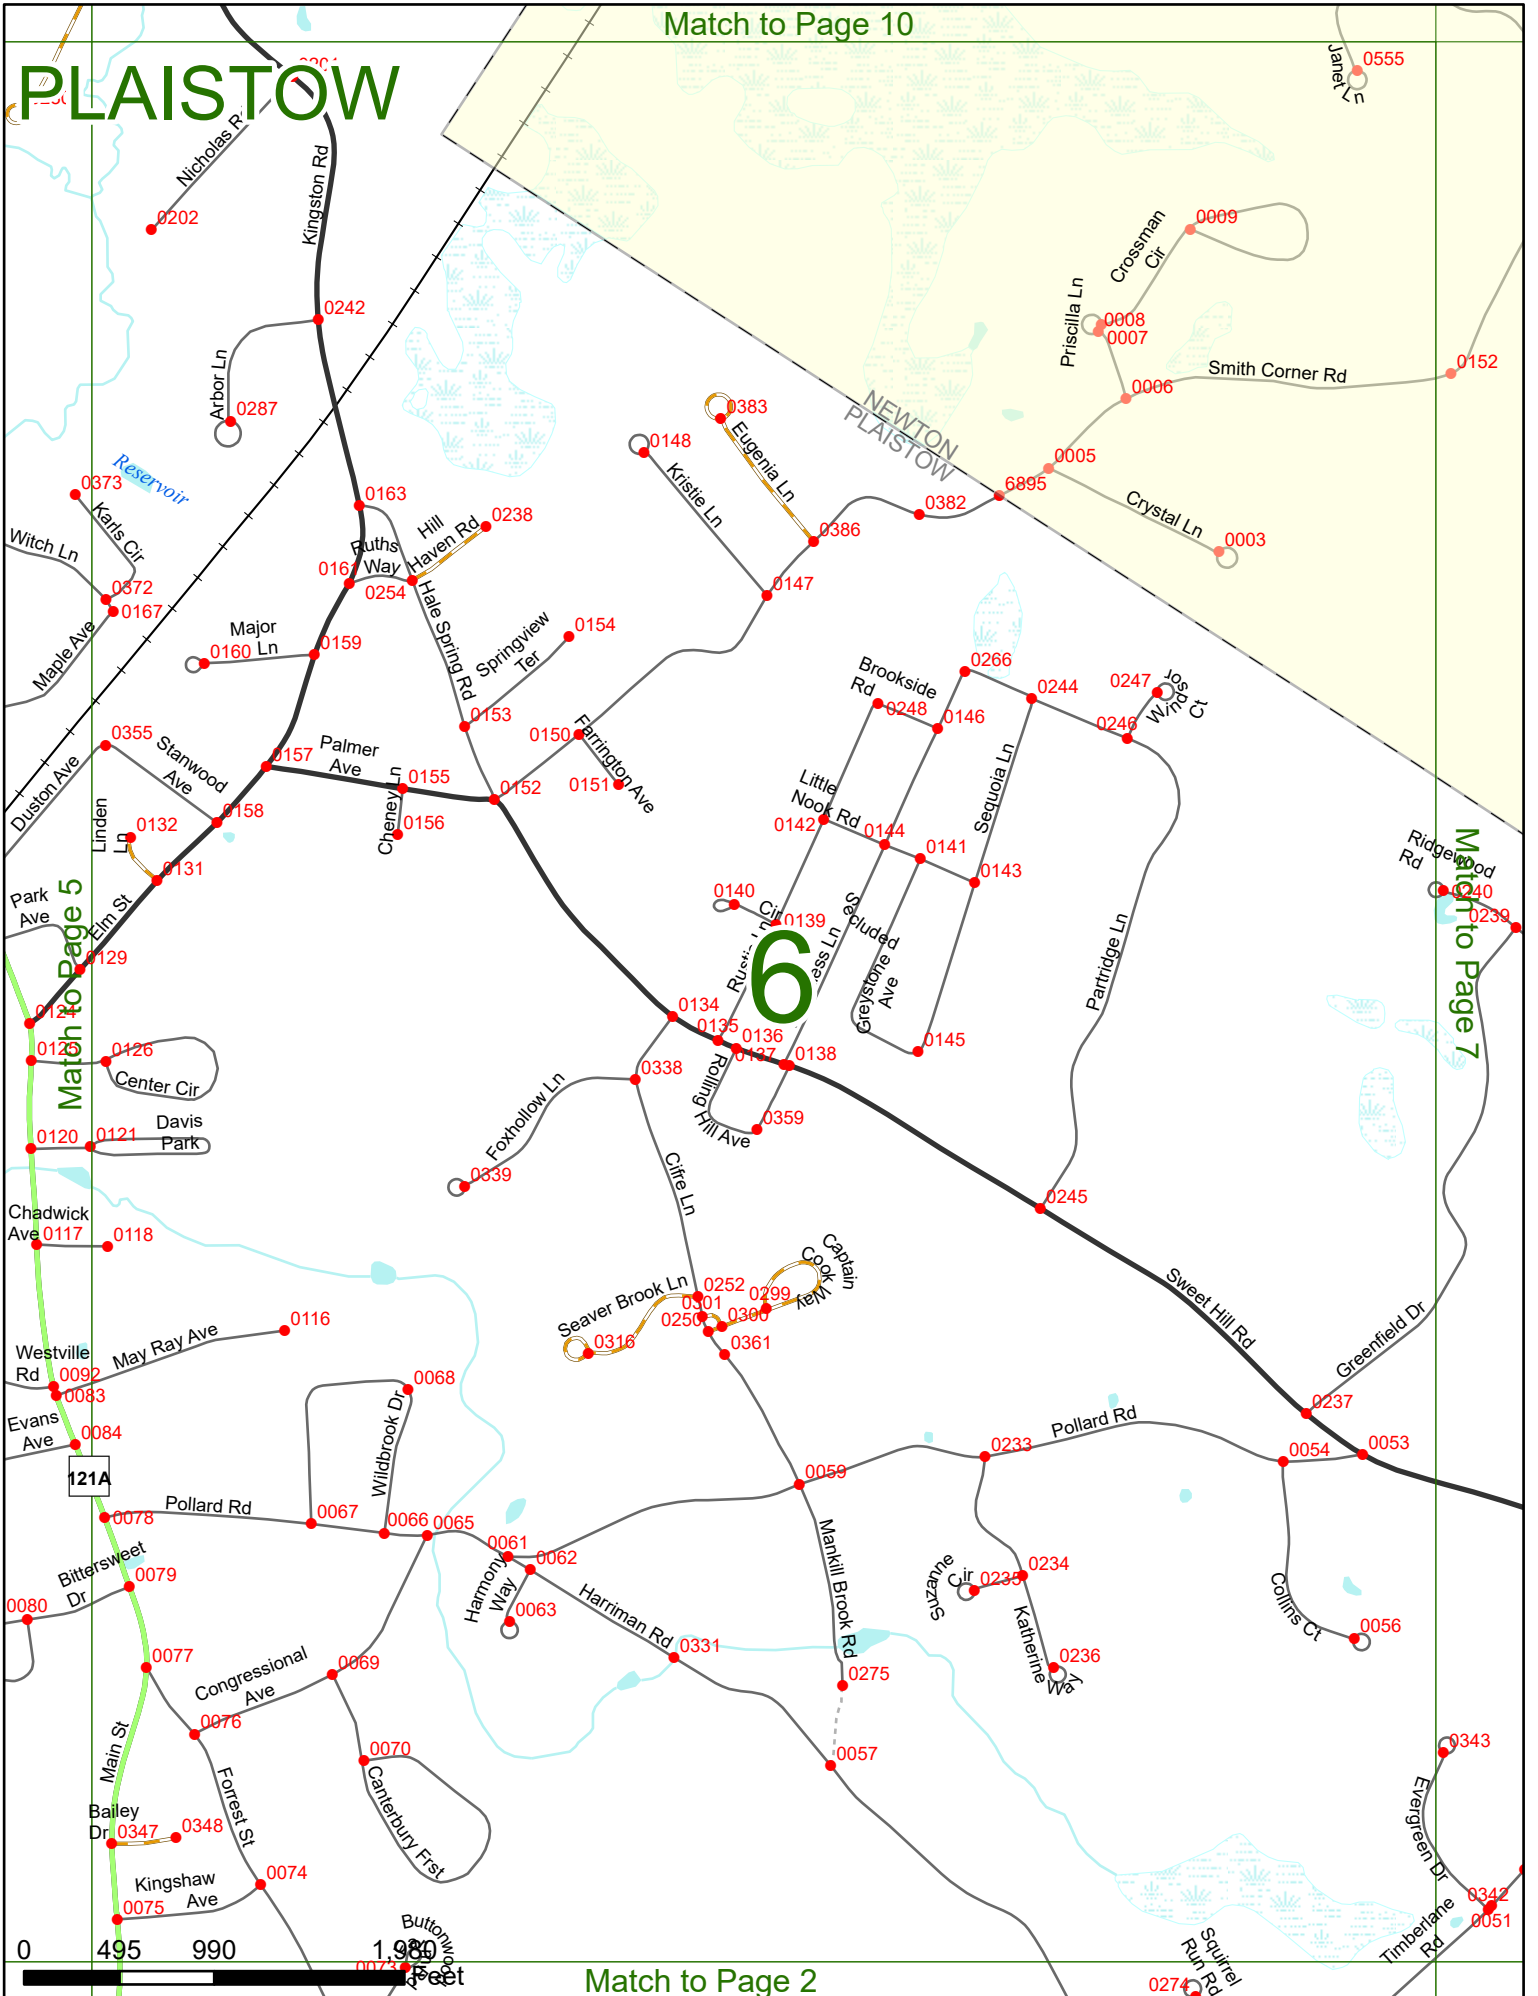

NHDOT will accept crash locations based on the State of NH Uniform Police Traffic Accident Report.

Crash occurred on:

Option 1 Street Address
 123 Main Street

Option 2 Route No and/or Distance from NESW Intesecting Road, Bridge,
 Street name Intersecting Street Town/County line
 Main Street 500 E Oak Street

Option 3 First Node Distance from First Node Second Node
 515 212 632

Option 4 Route No and/or Mile Marker on Interstate Only NESW Mile (Marker)
 Street name
 189S 700 feet S 36.8

Option 3 – Example

Street Name Loudon Road
First Node 803
Distance from First Node 318 Ft
Second Node 813

5

PLAISTOW

PLAISTOW

Match to Page 0

Match to Page 0

7

MASSACHUSETTS

Match to Page 6