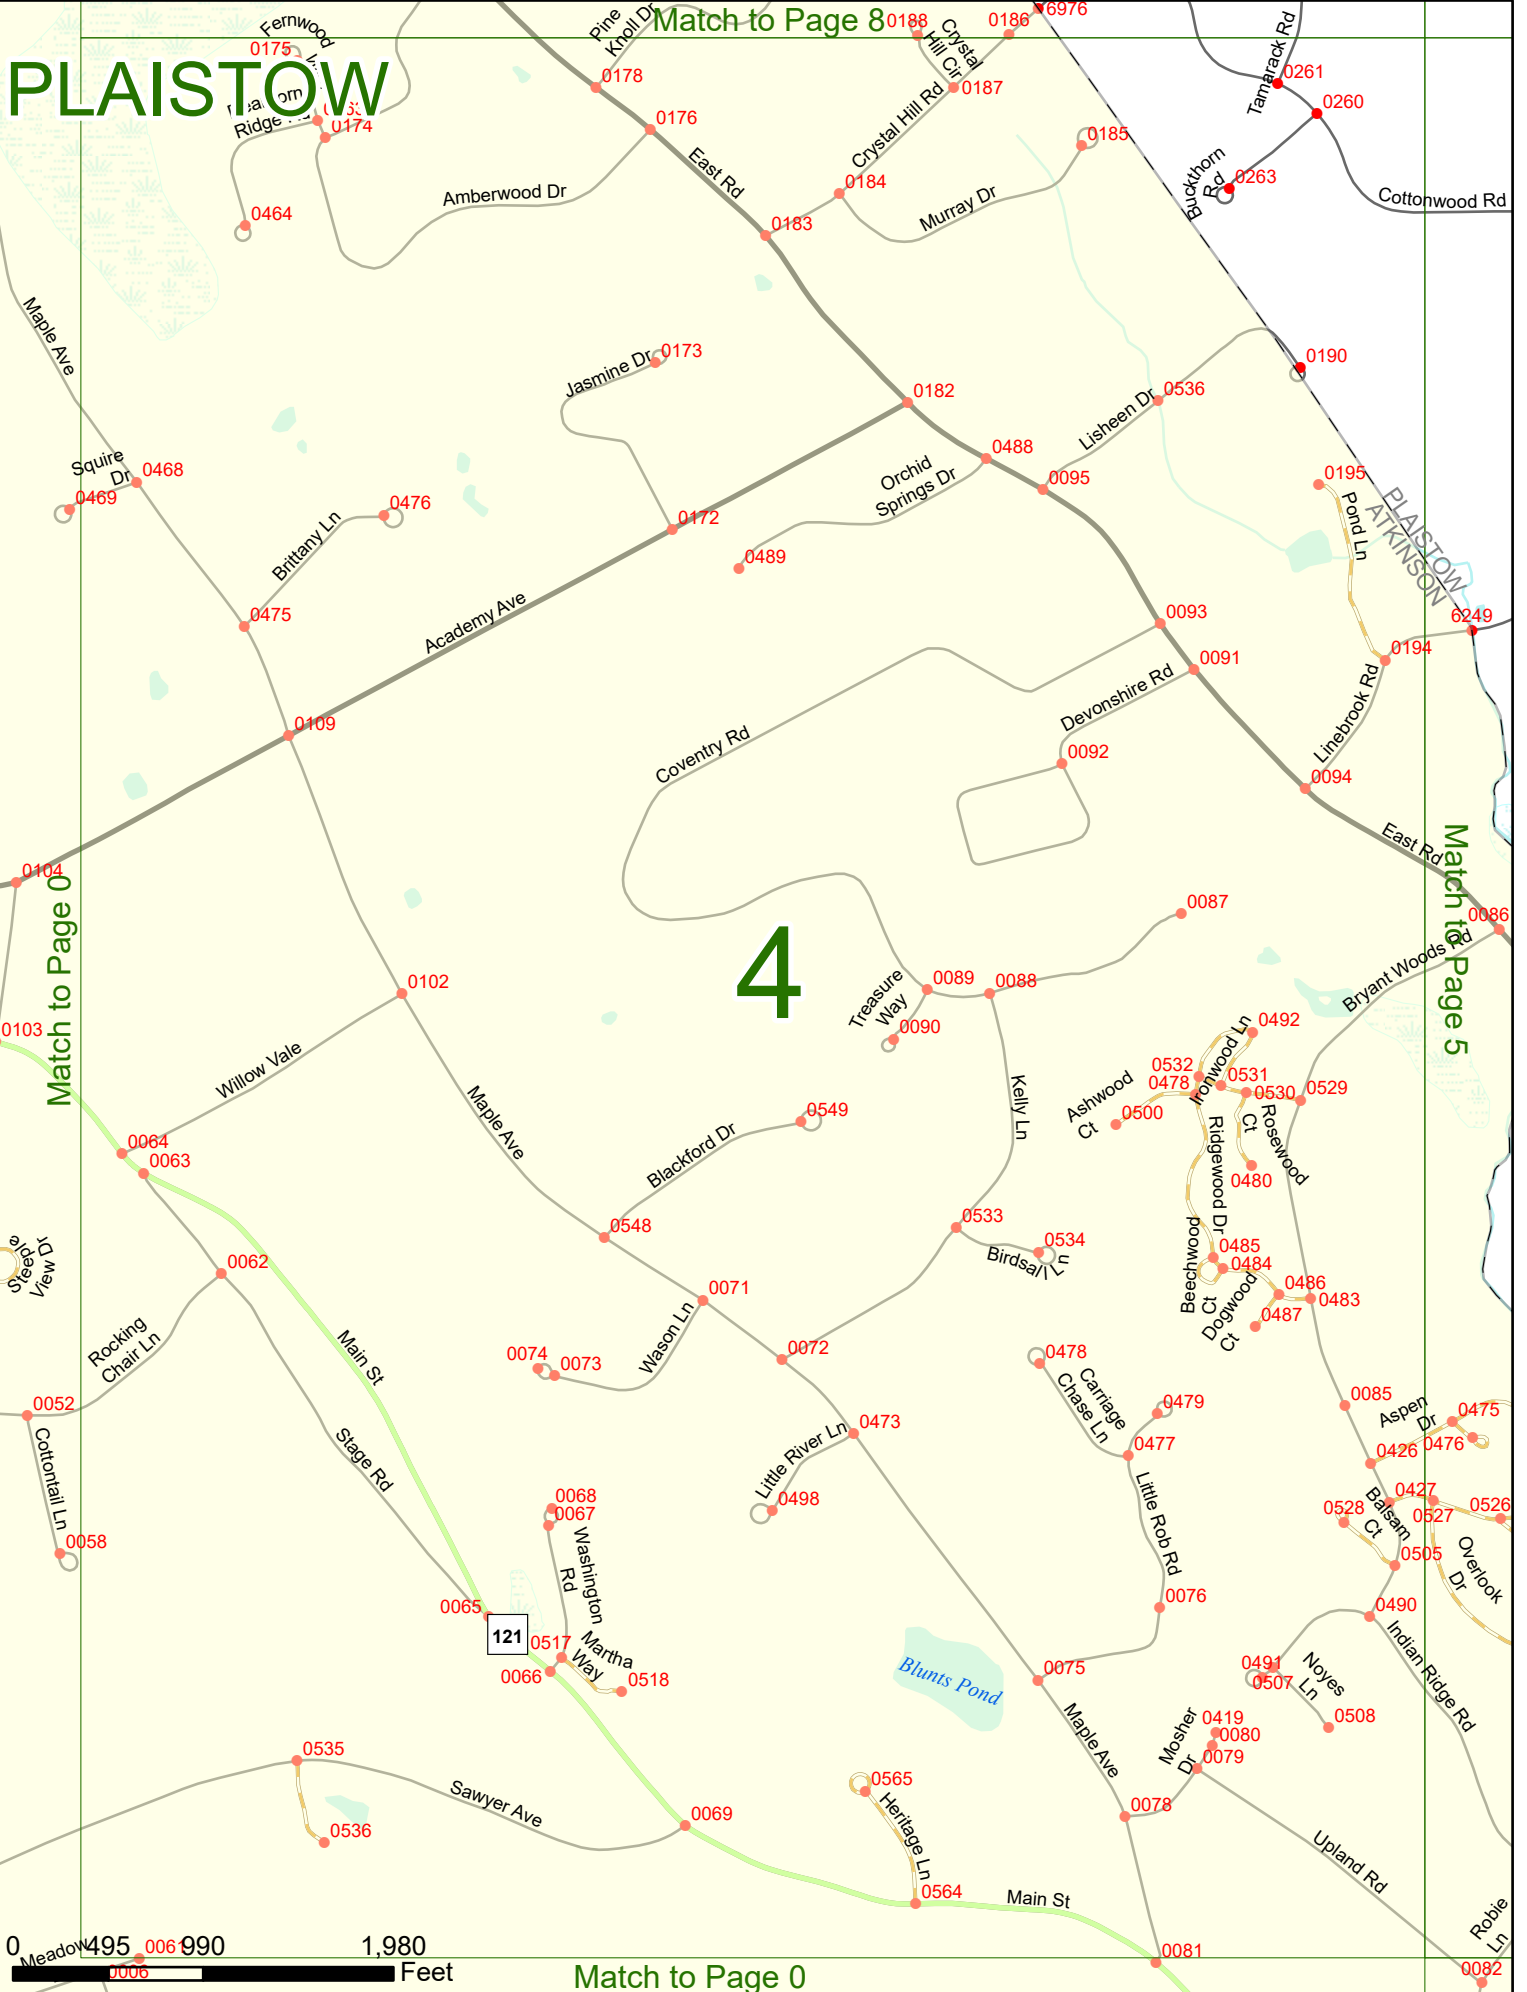

PLAISTOW

Match to Page 8

4

Match to Page 0

Match to Page 5

Match to Page 0