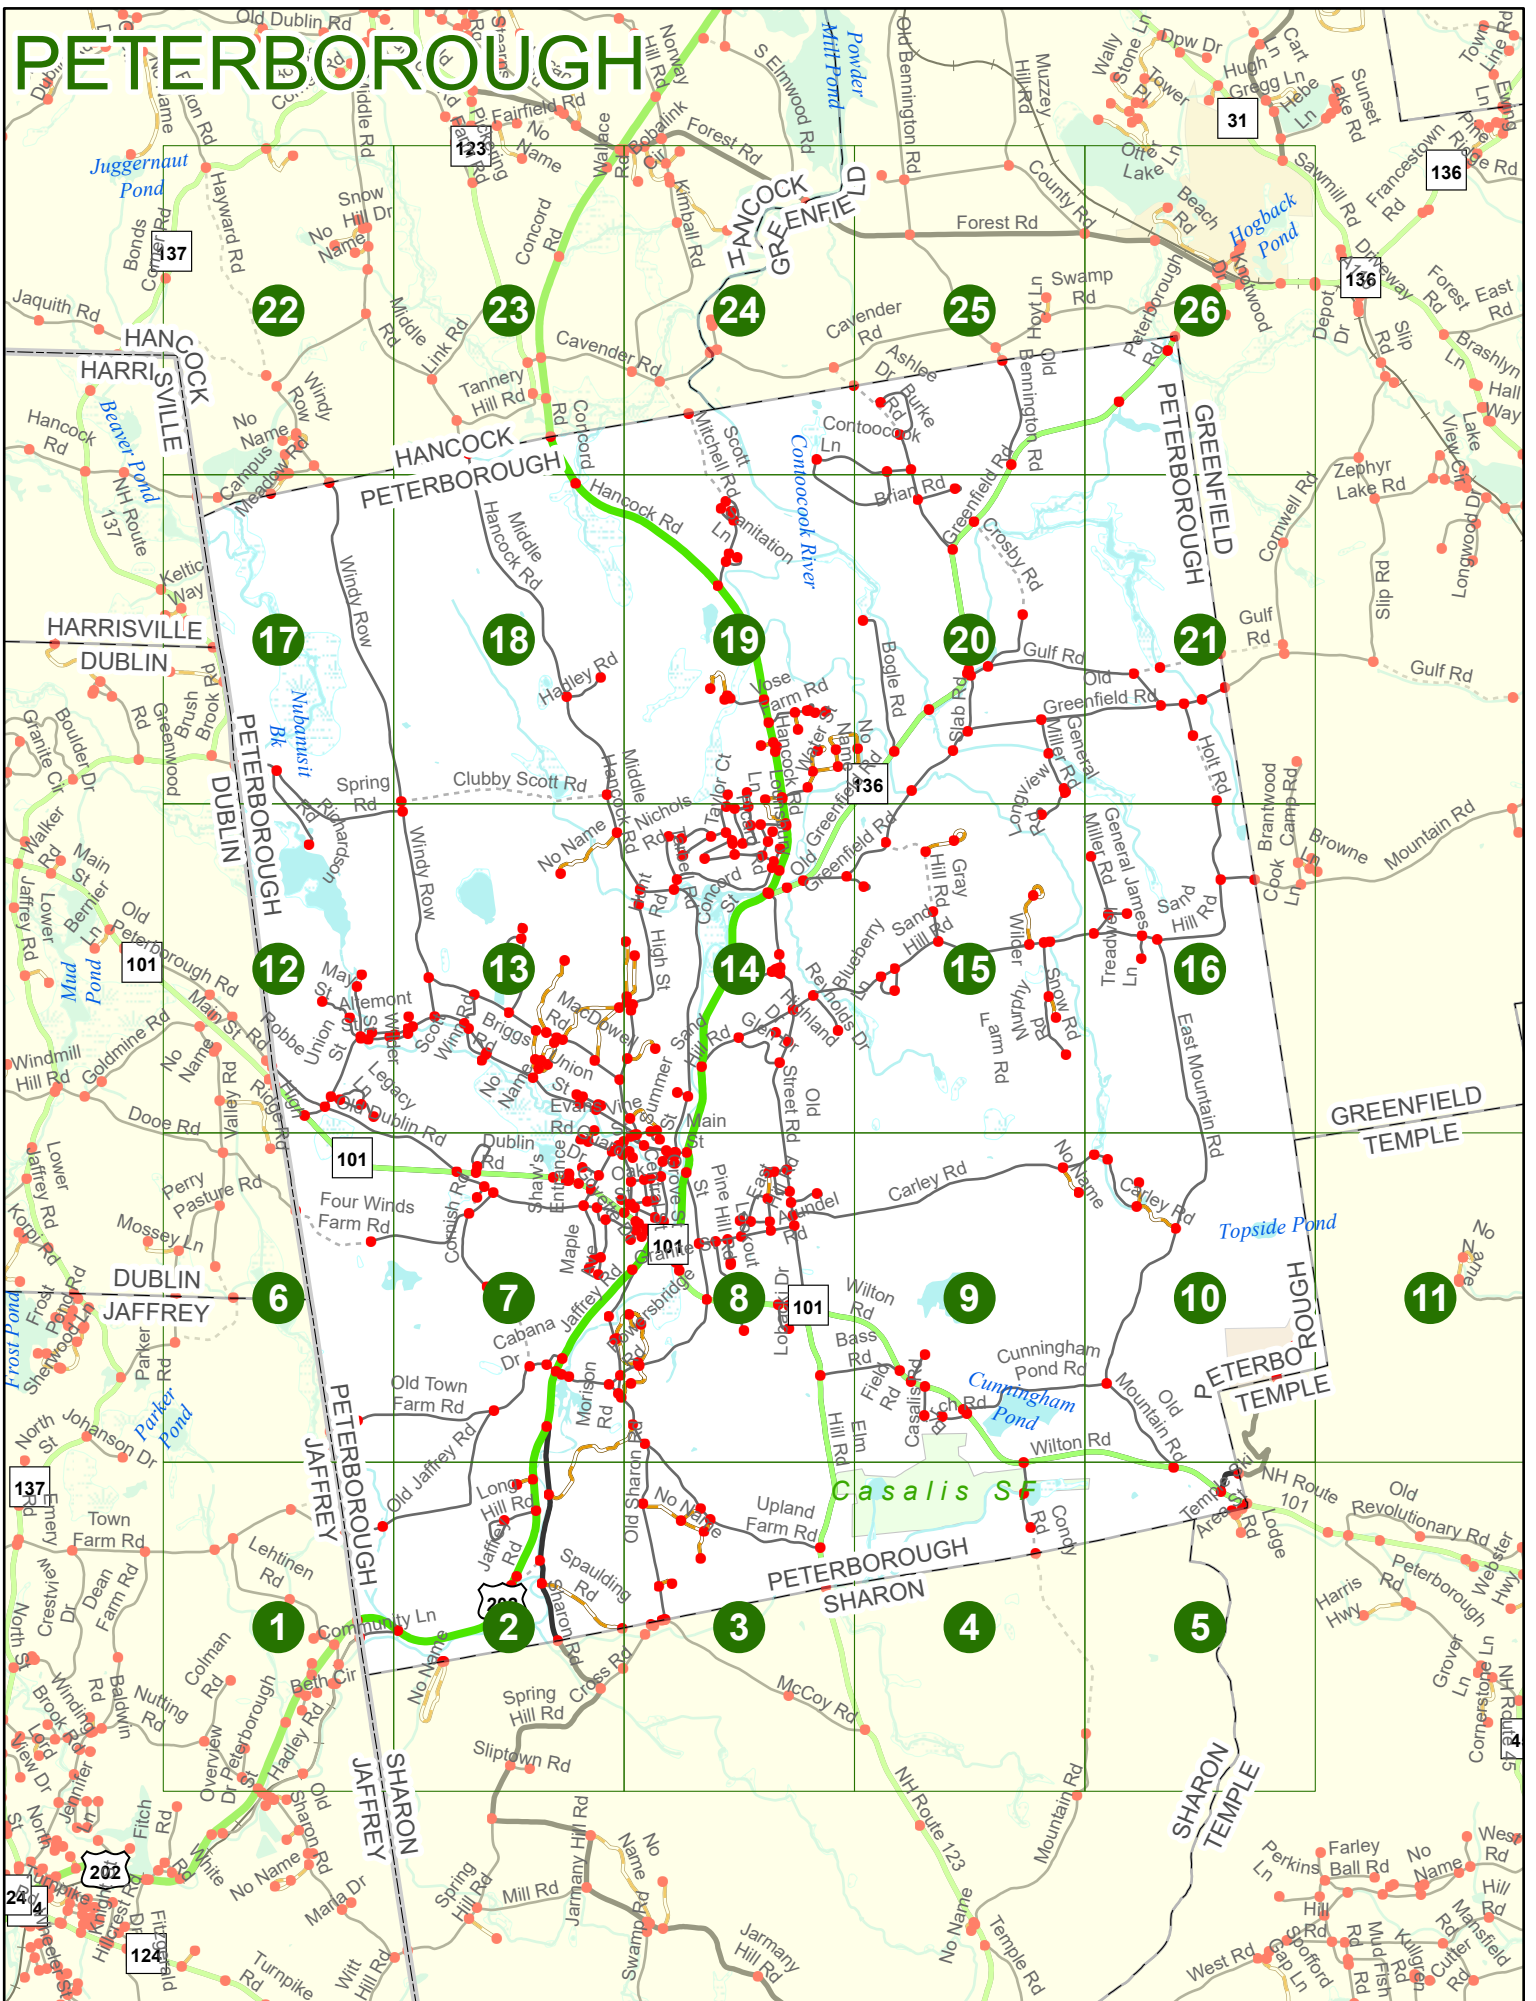

PETERBOROUGH