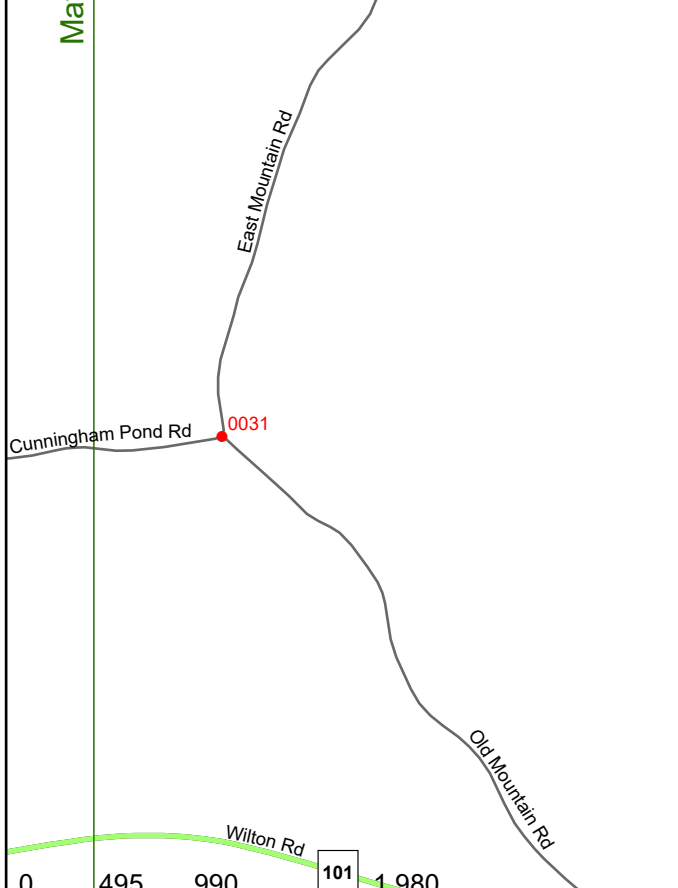

10

Match to Page 9

Match to Page 11