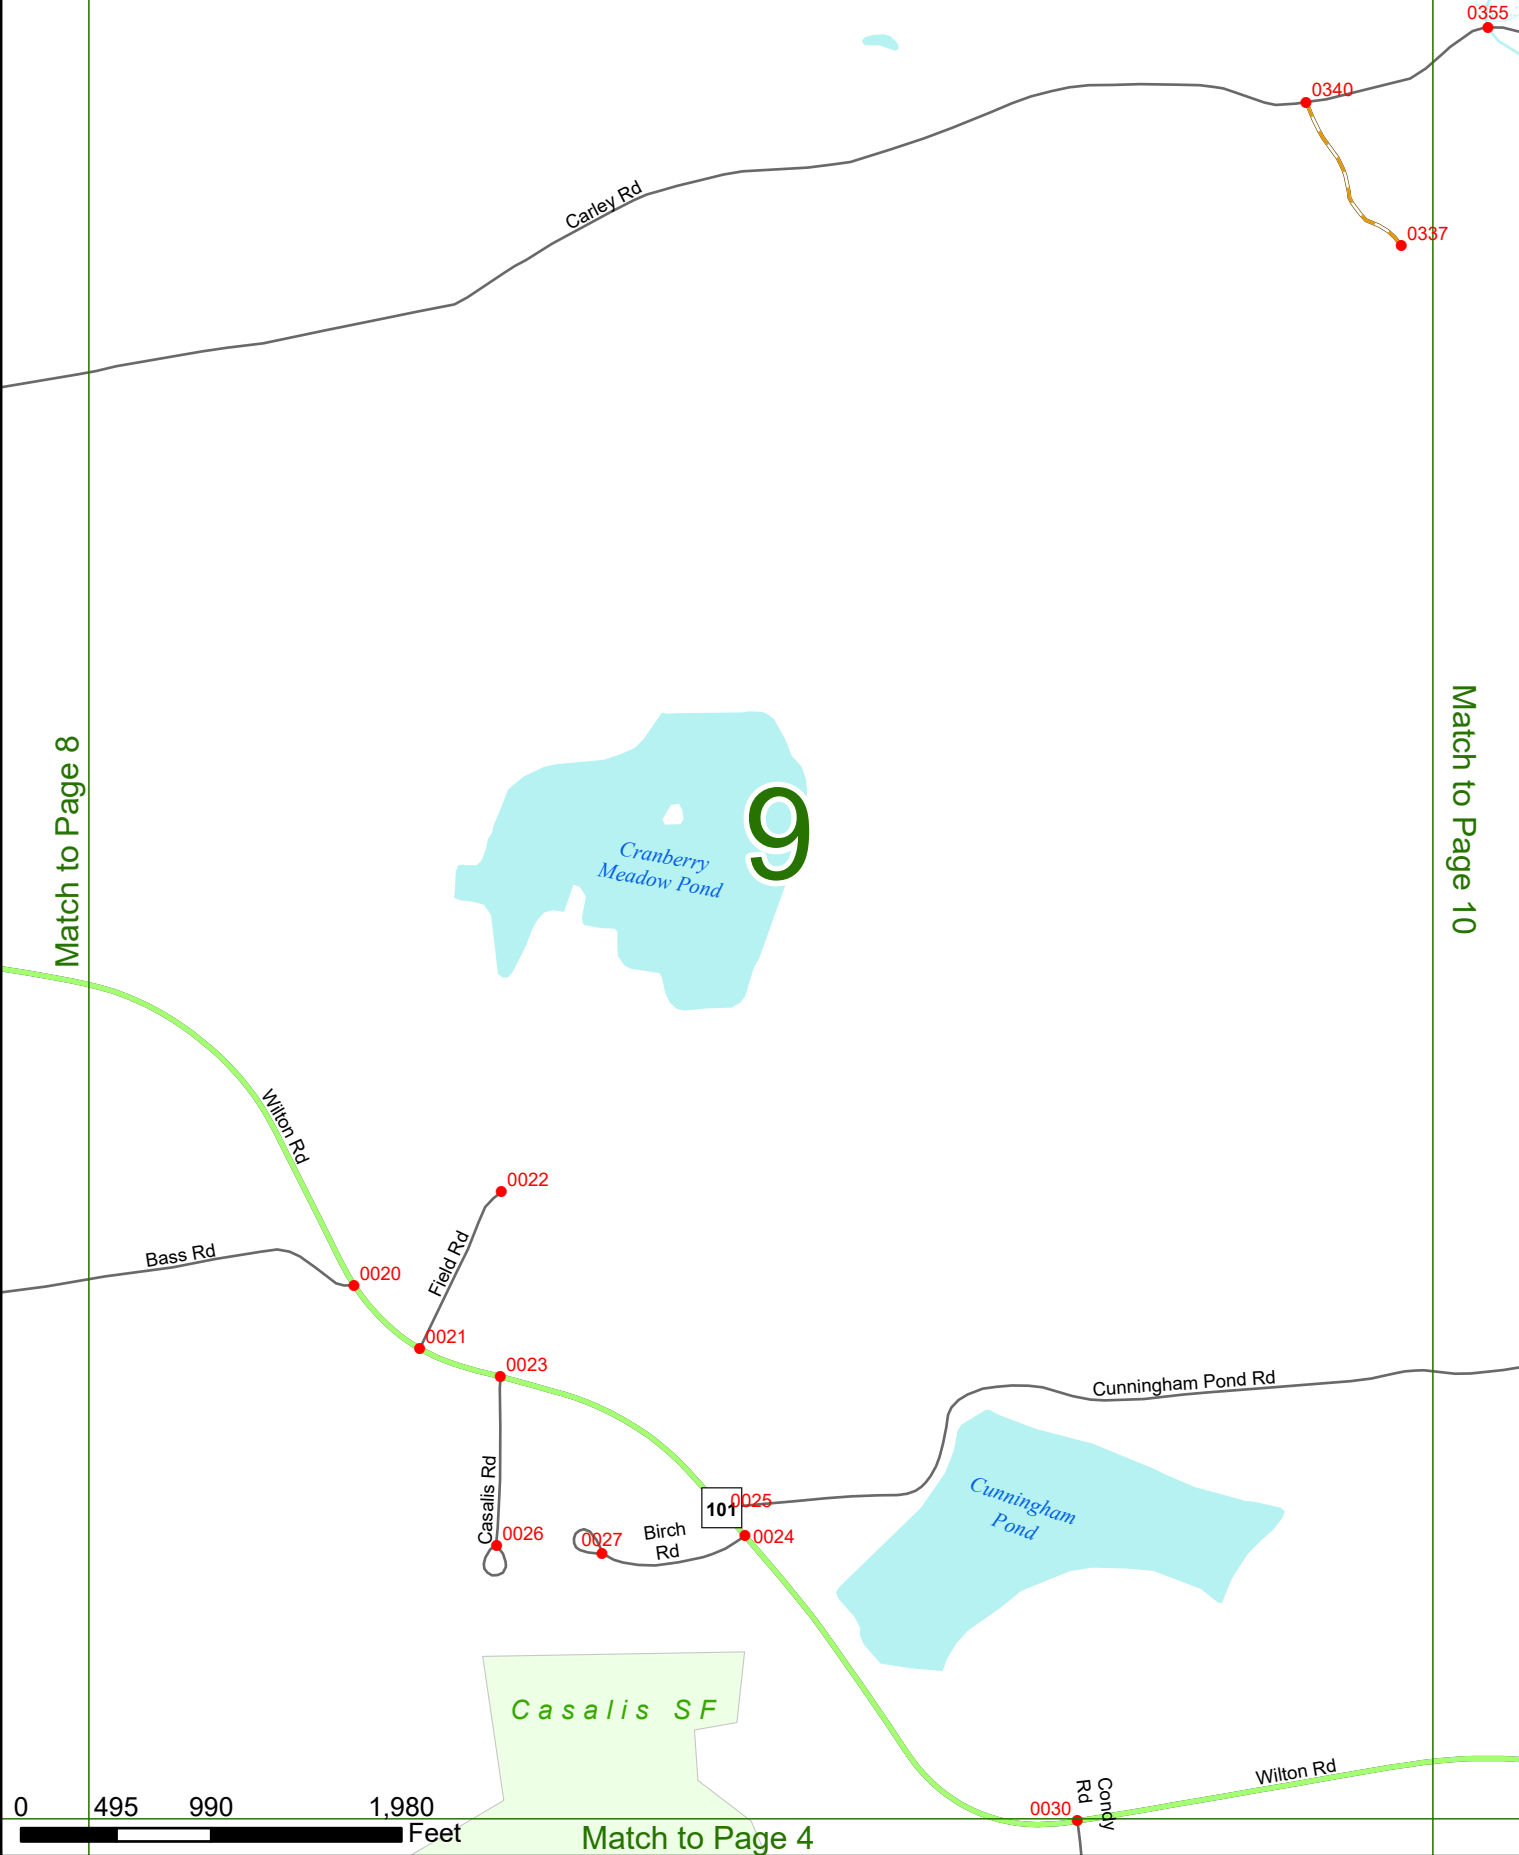

101

Match to Page 4