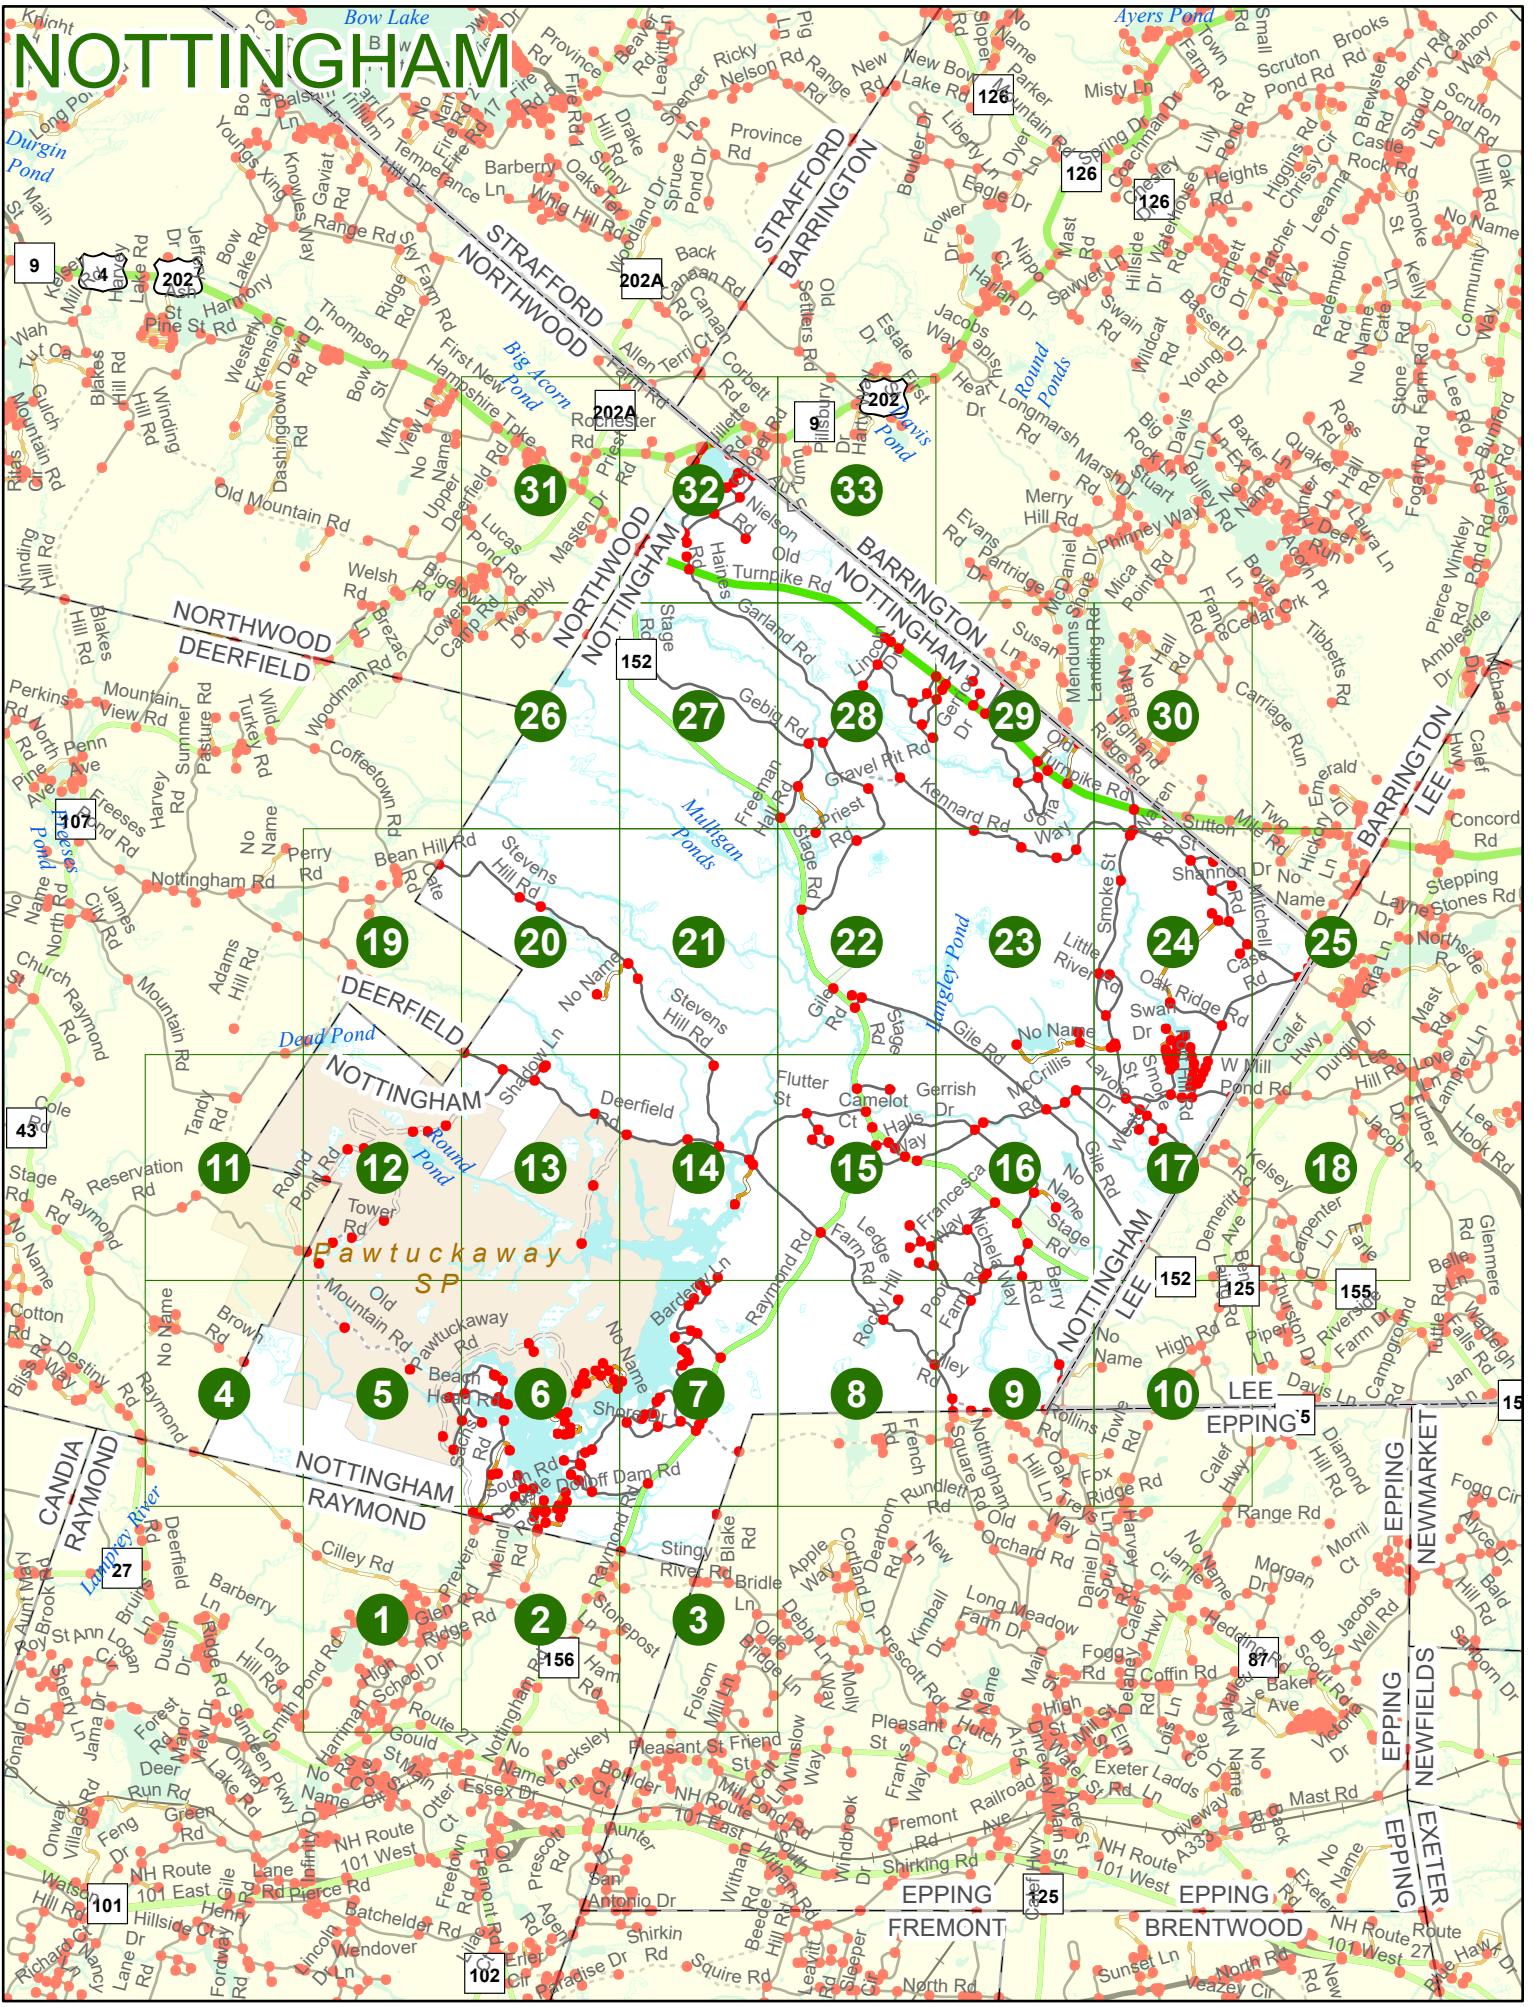

NOTTINGHAM