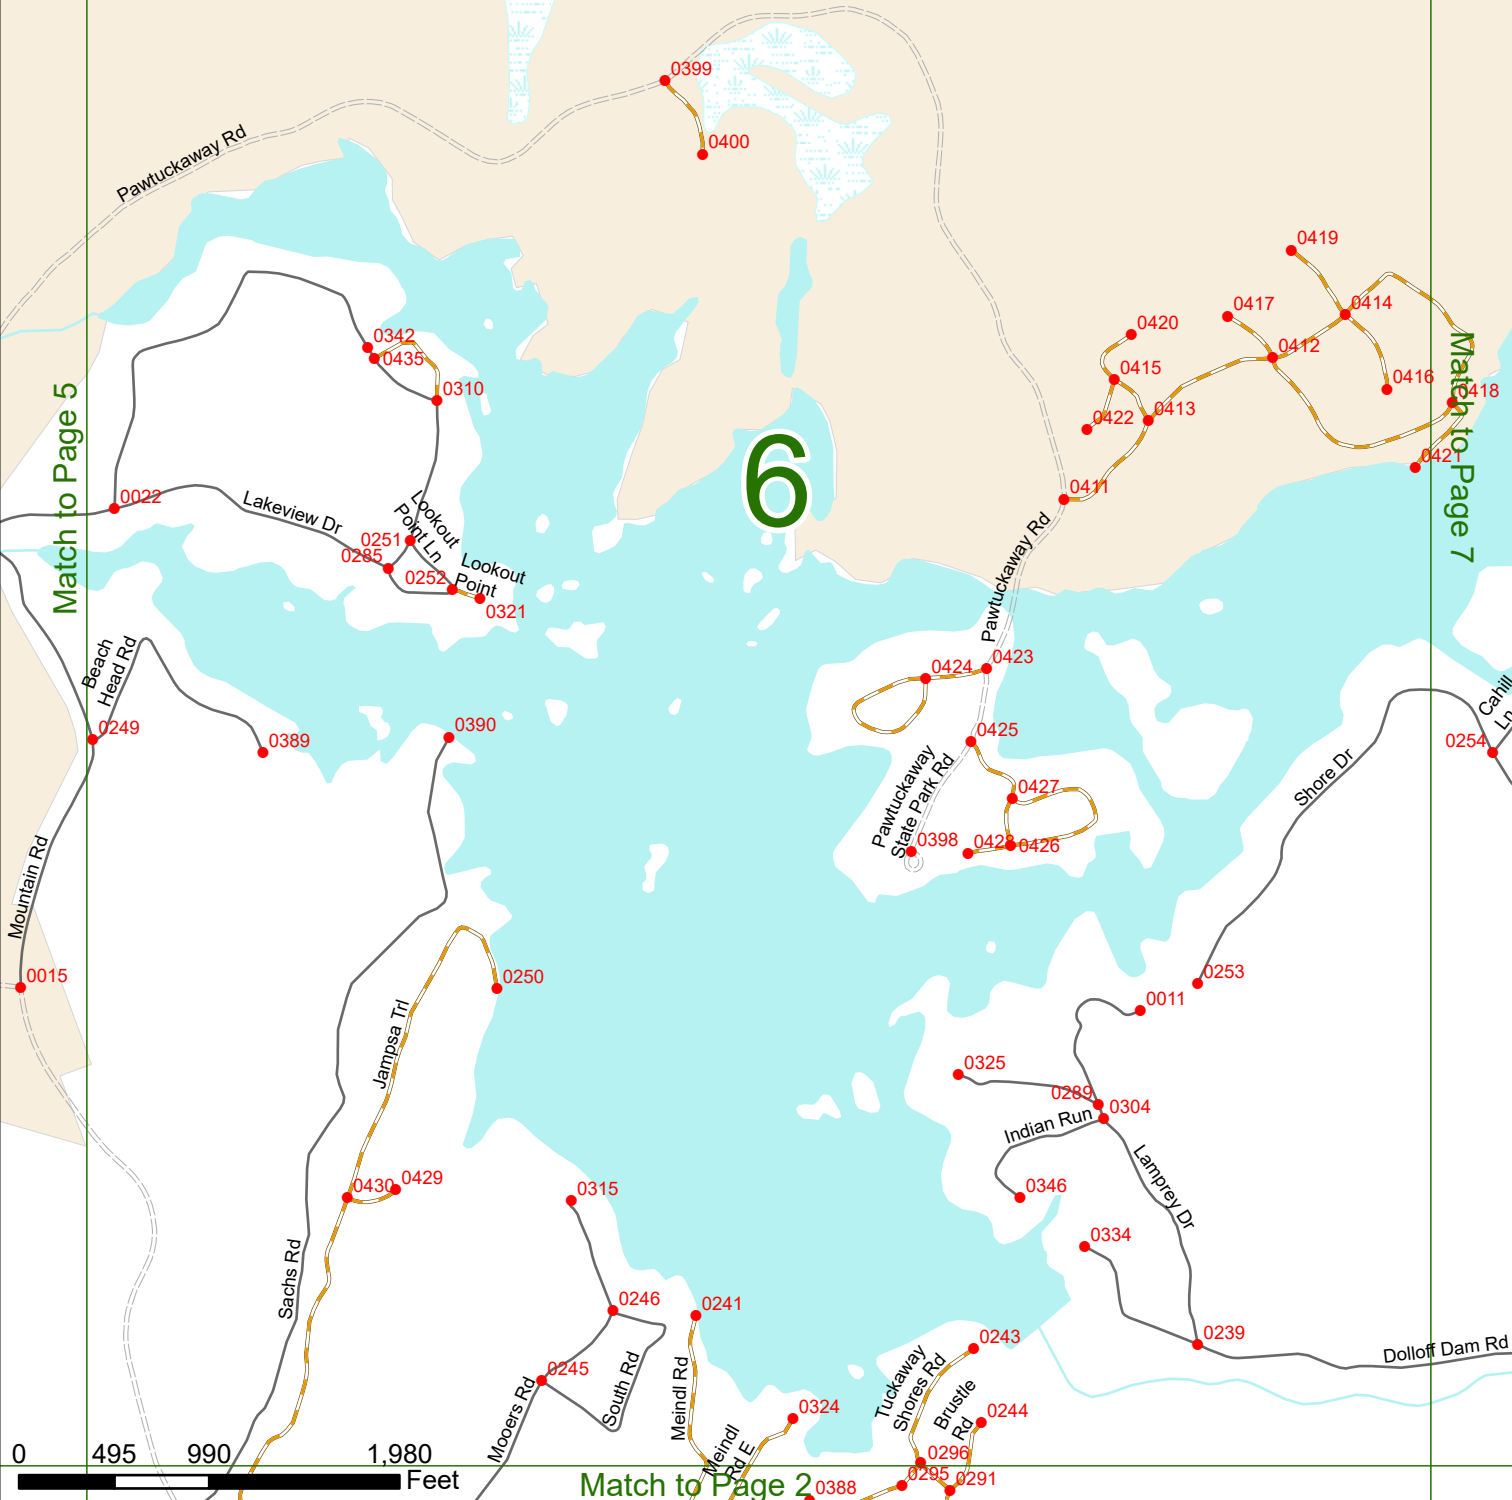

NOTTINGHAM

Pawtuckaway SP

6

Match to Page 5

Match to Page 7