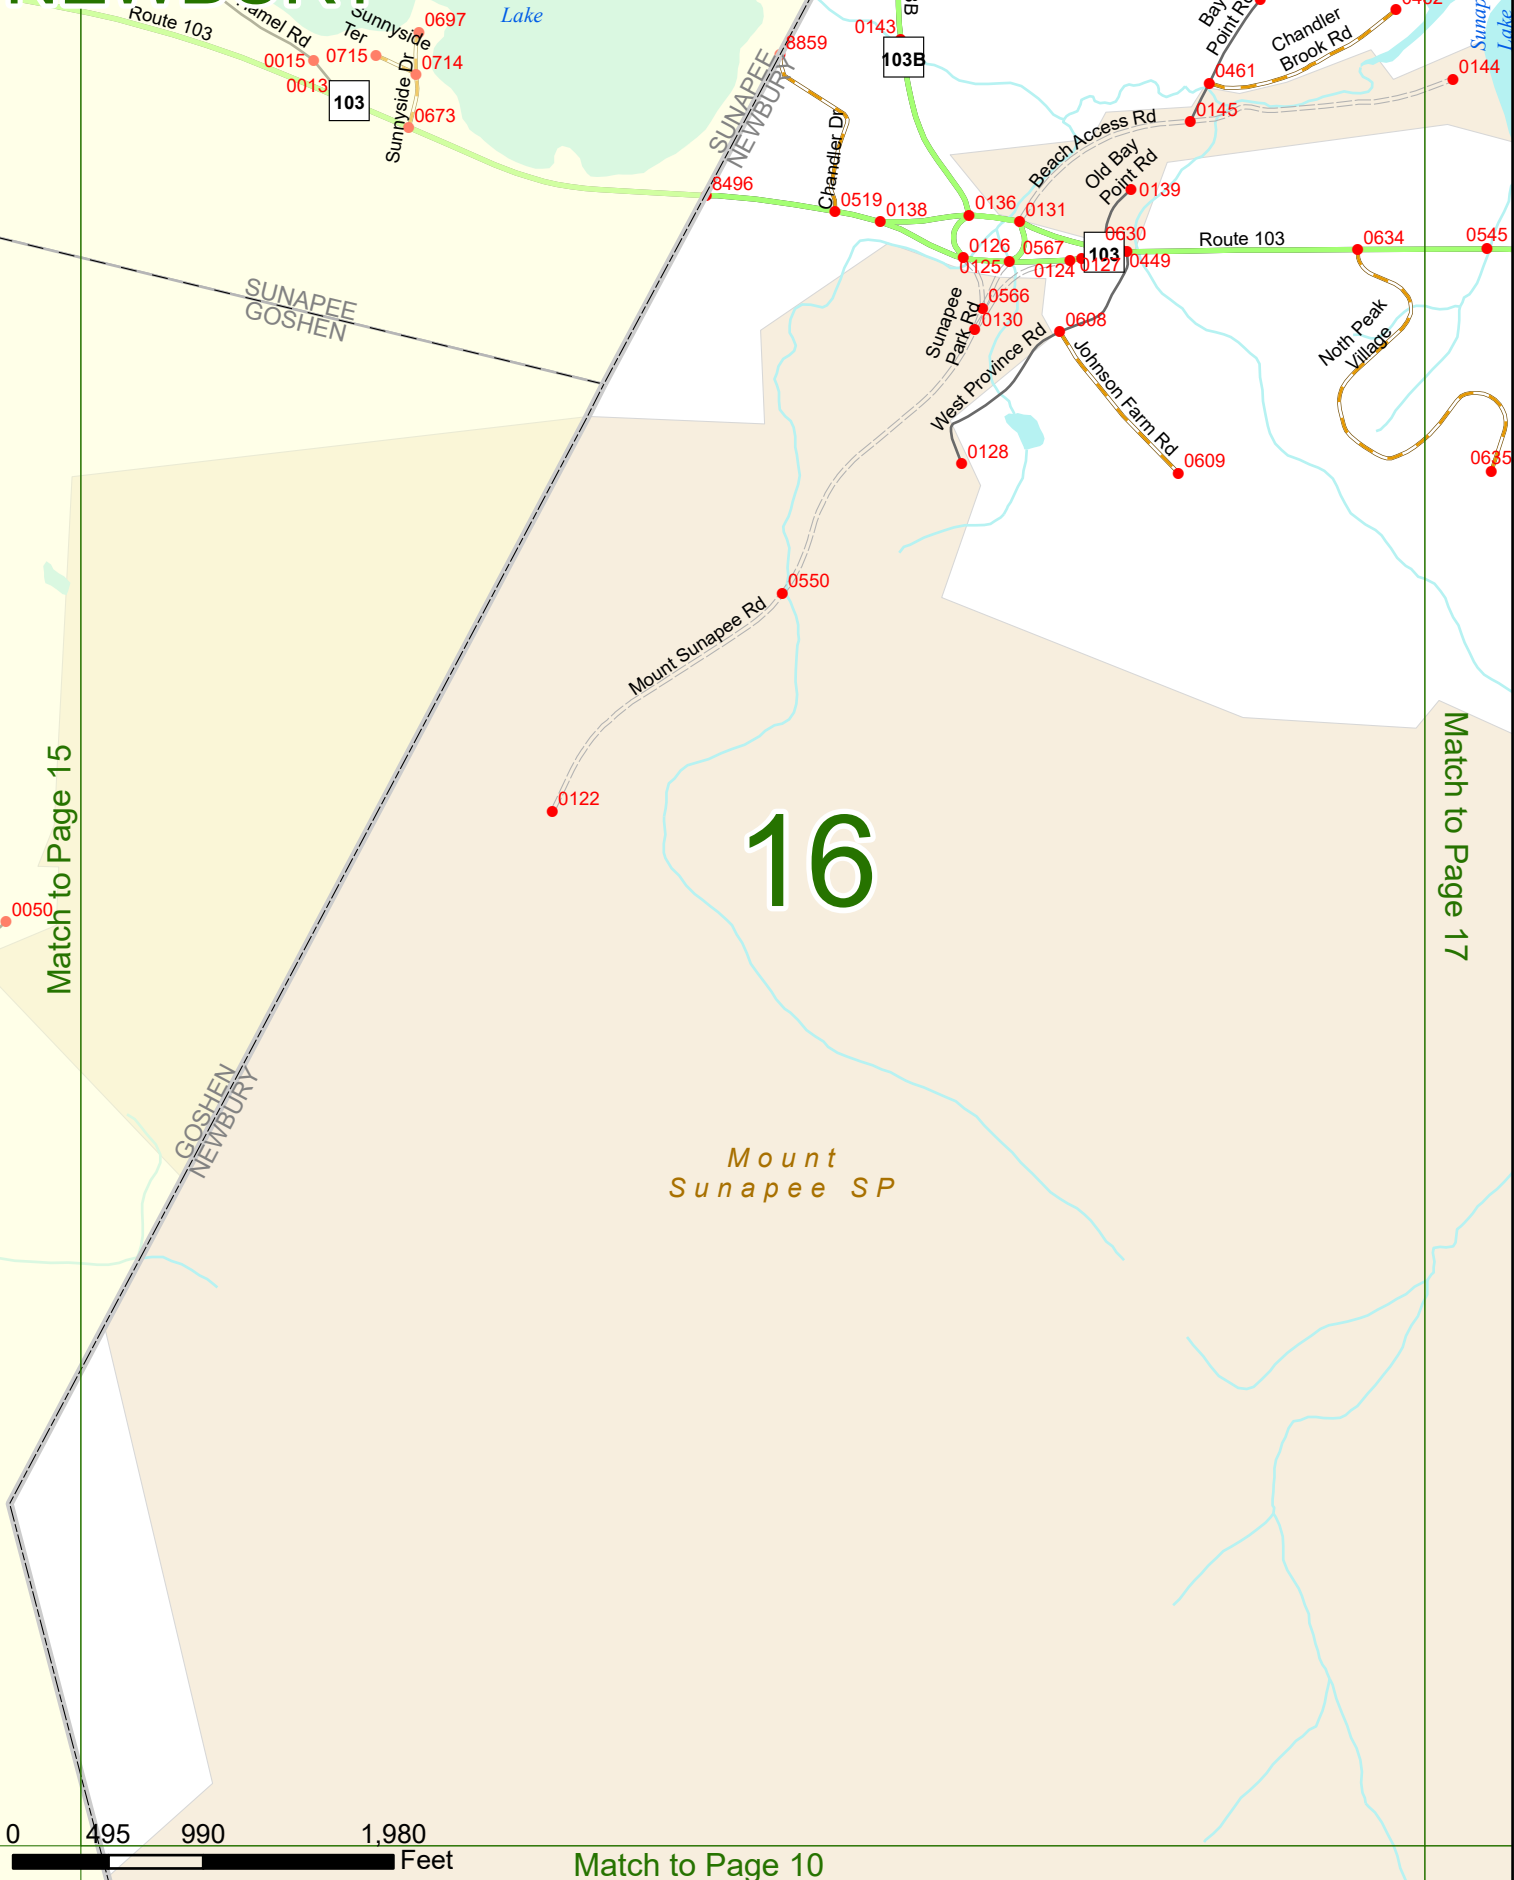

Match to Page 21

NEWBURY

Mountainview Lake

Match to Page 15

Match to Page 17

16

Mount Sunapee SP

Match to Page 10