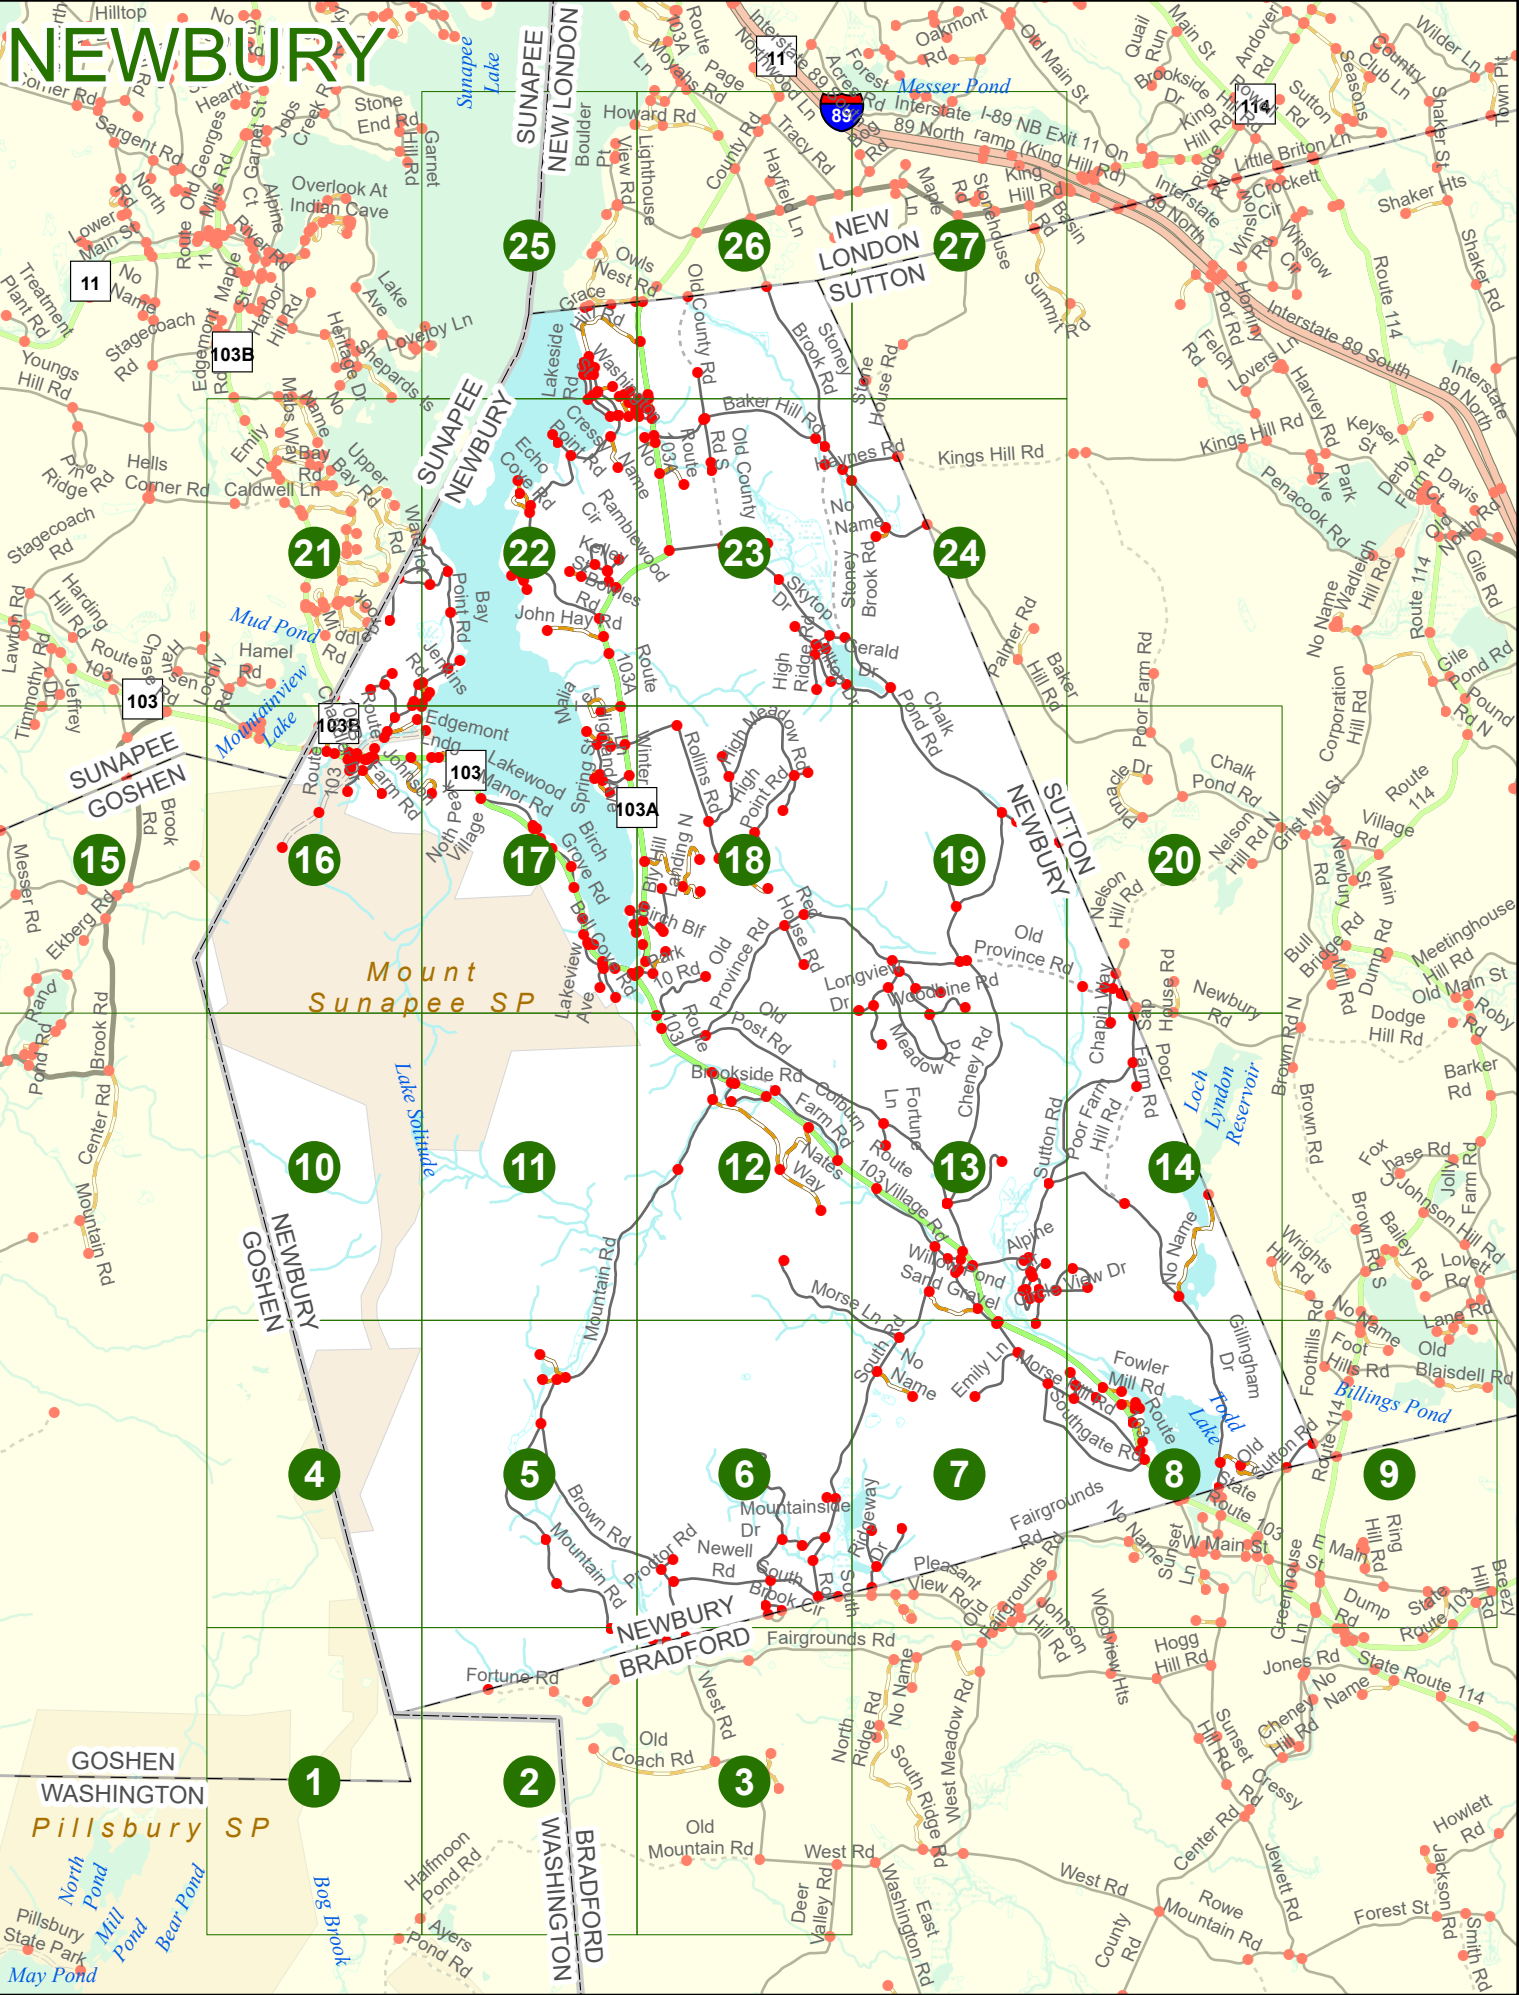

New Hampshire
DOT
 Department of Transportation

Maps and data sets are not guaranteed to be free from errors and omissions. Data is in a constant state of update and correction by various groups and agencies. Information displayed on this map is the best available at the time of publication.

2024 Nodal Reference Bookmap

LEGEND

NHDOT will accept crash locations based on the State of NH Uniform Police Traffic Accident Report.

Crash occurred on:

Option 1 Street Address
 123 Main Street

Option 2 Route No and/or Distance from NESW Intesecting Road, Bridge,
 Street name Intersecting Street Town/County line
 Main Street 500 E Oak Street

Option 3 First Node Distance from First Node Second Node
 515 212 632

Option 4 Route No and/or Mile Marker on Interstate Only NESW Mile (Marker)
 Street name
 189S 700 feet S 36.8

Option 3 – Example

Street Name Loudon Road
First Node 803
Distance from First Node 318 Ft
Second Node 813

NEWBURY

Match to Page 4

NEWBURY

Mount Sunapee SP

NEWBURY
GOSHEN

NEWBURY
BRADFORD

Match to Page 0

1