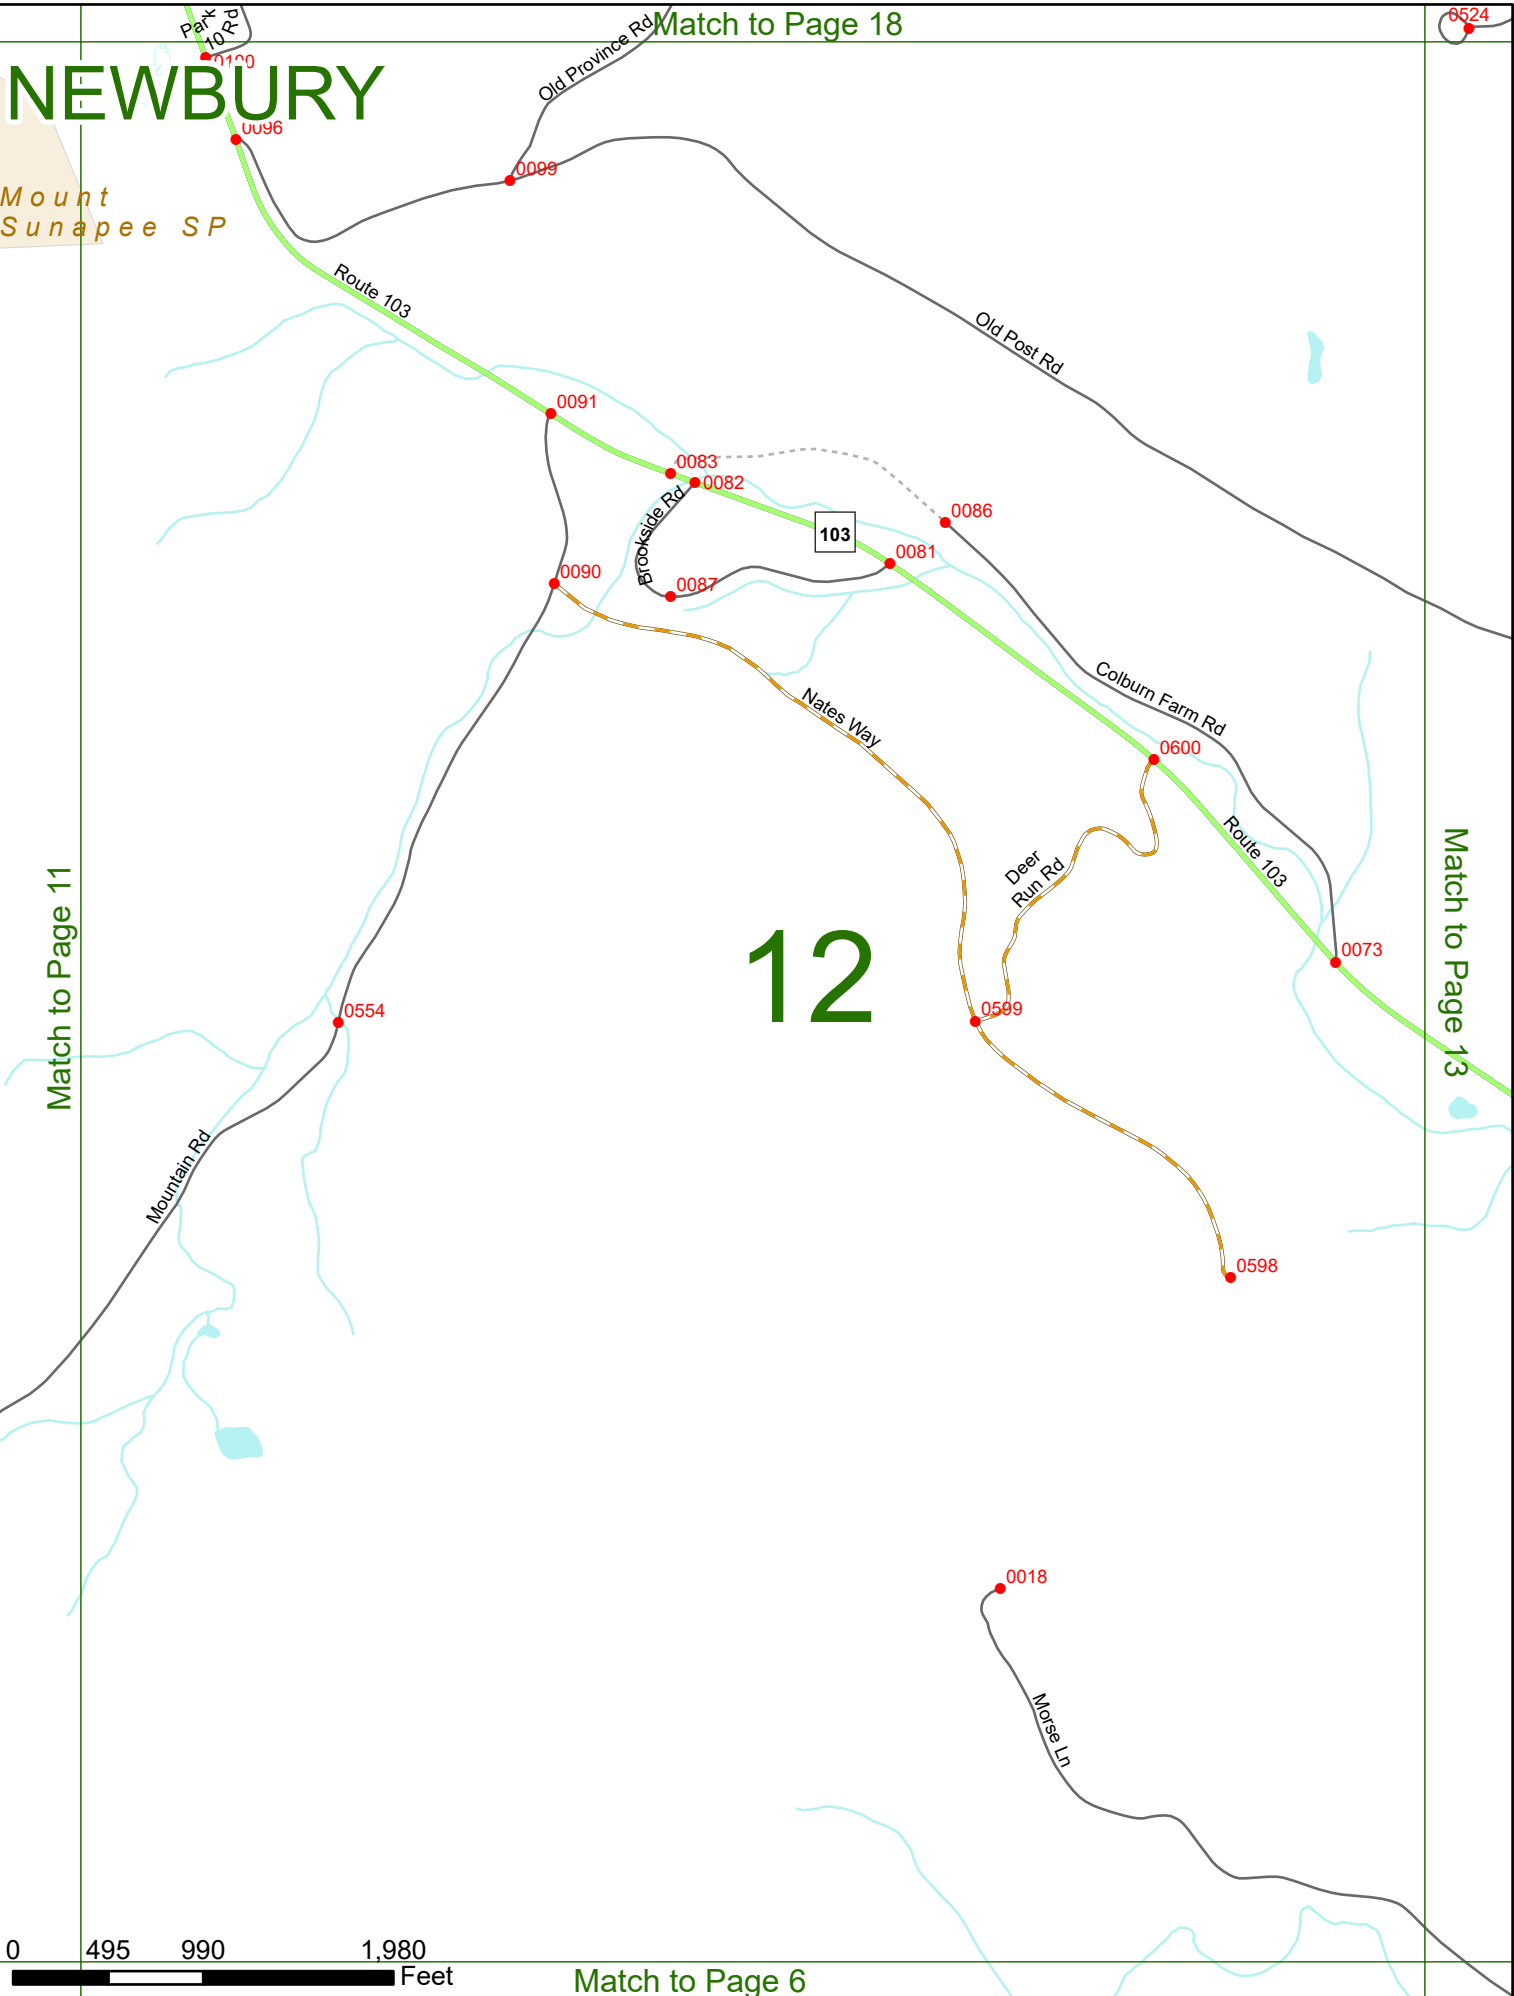

NEWBURY

Mount Sunapee SP

Match to Page 6