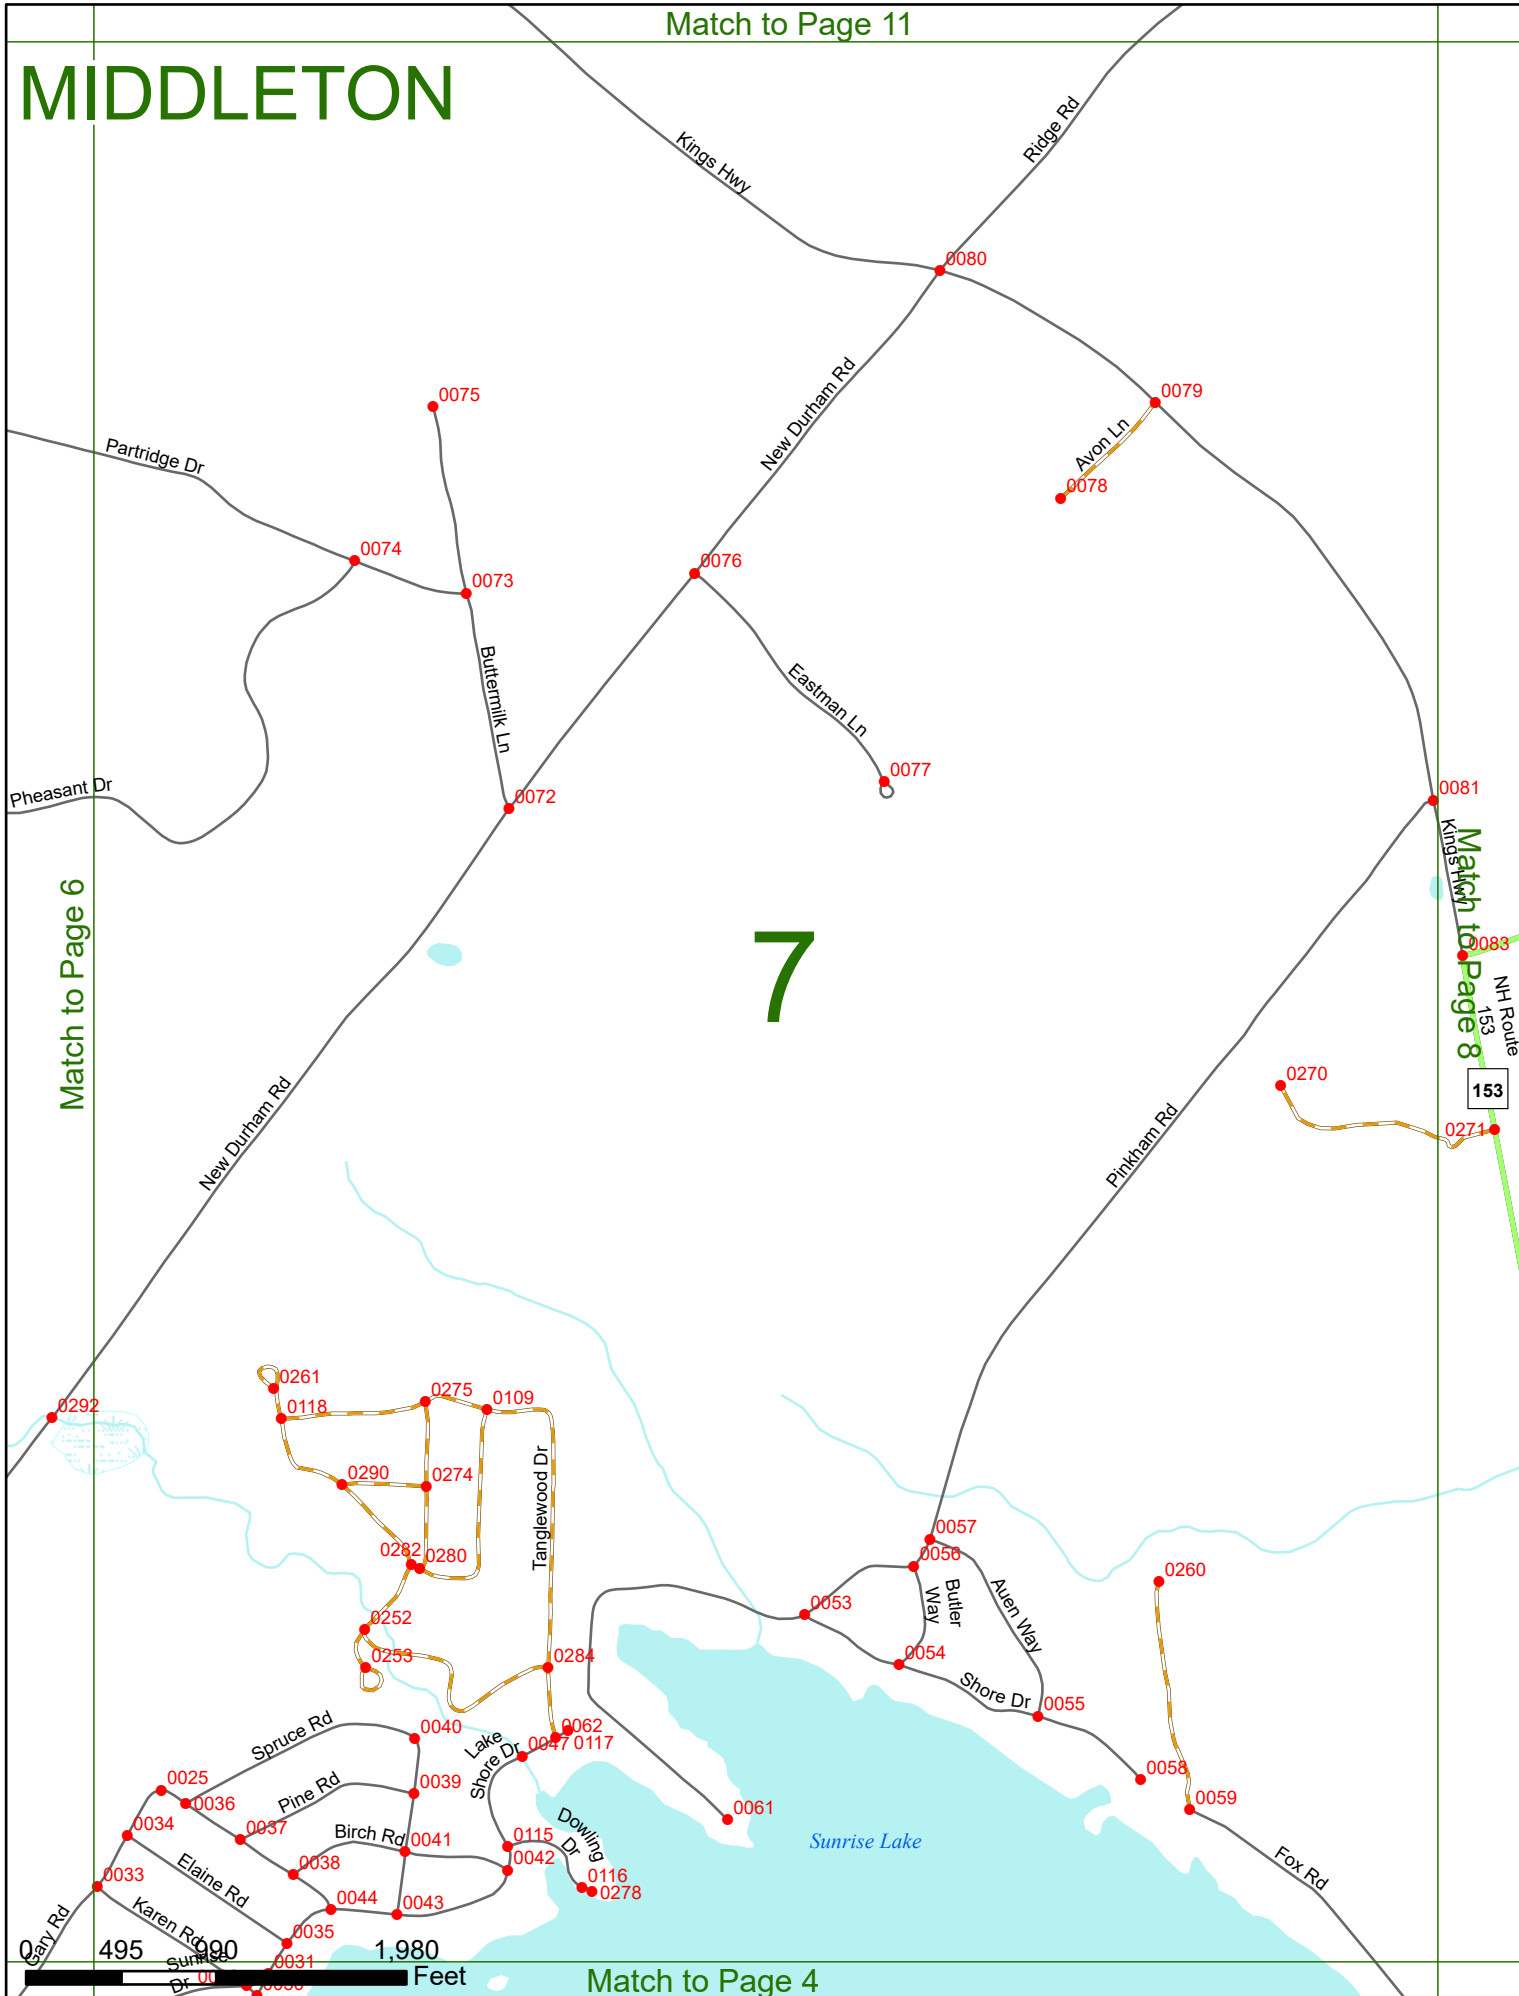

Match to Page 11

MIDDLETON

7

Match to Page 6

Match to Page 8

Match to Page 4

495 Feet

NH Route 153