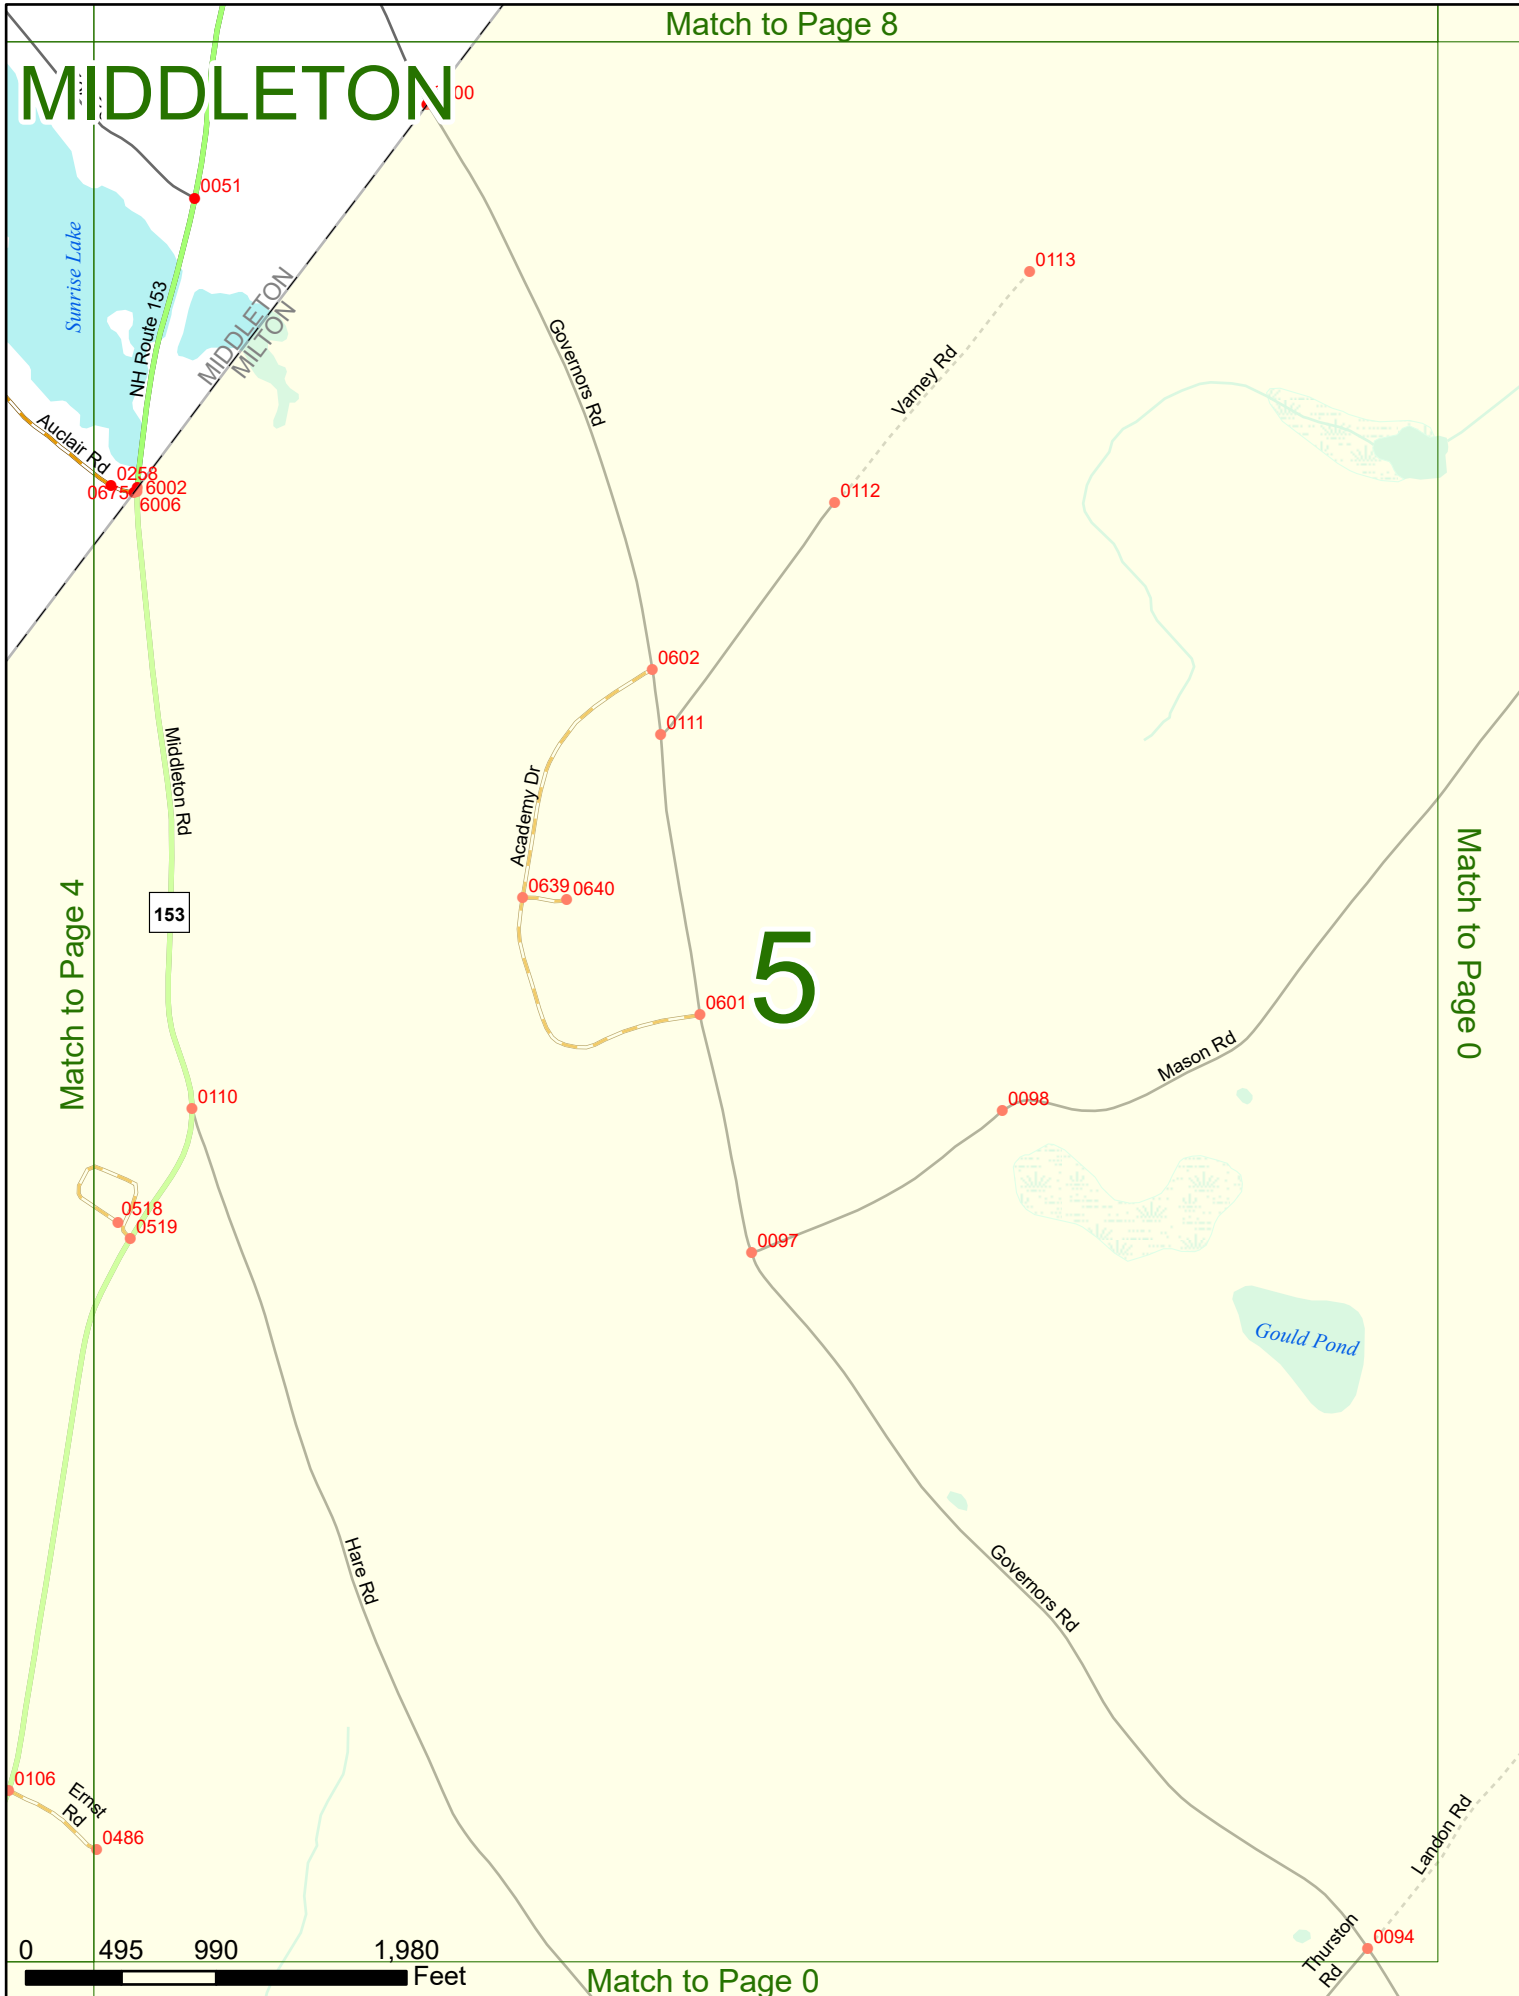

MIDDLETON

Match to Page 4

Match to Page 0

0 495 990 1,980 Feet

Match to Page 0