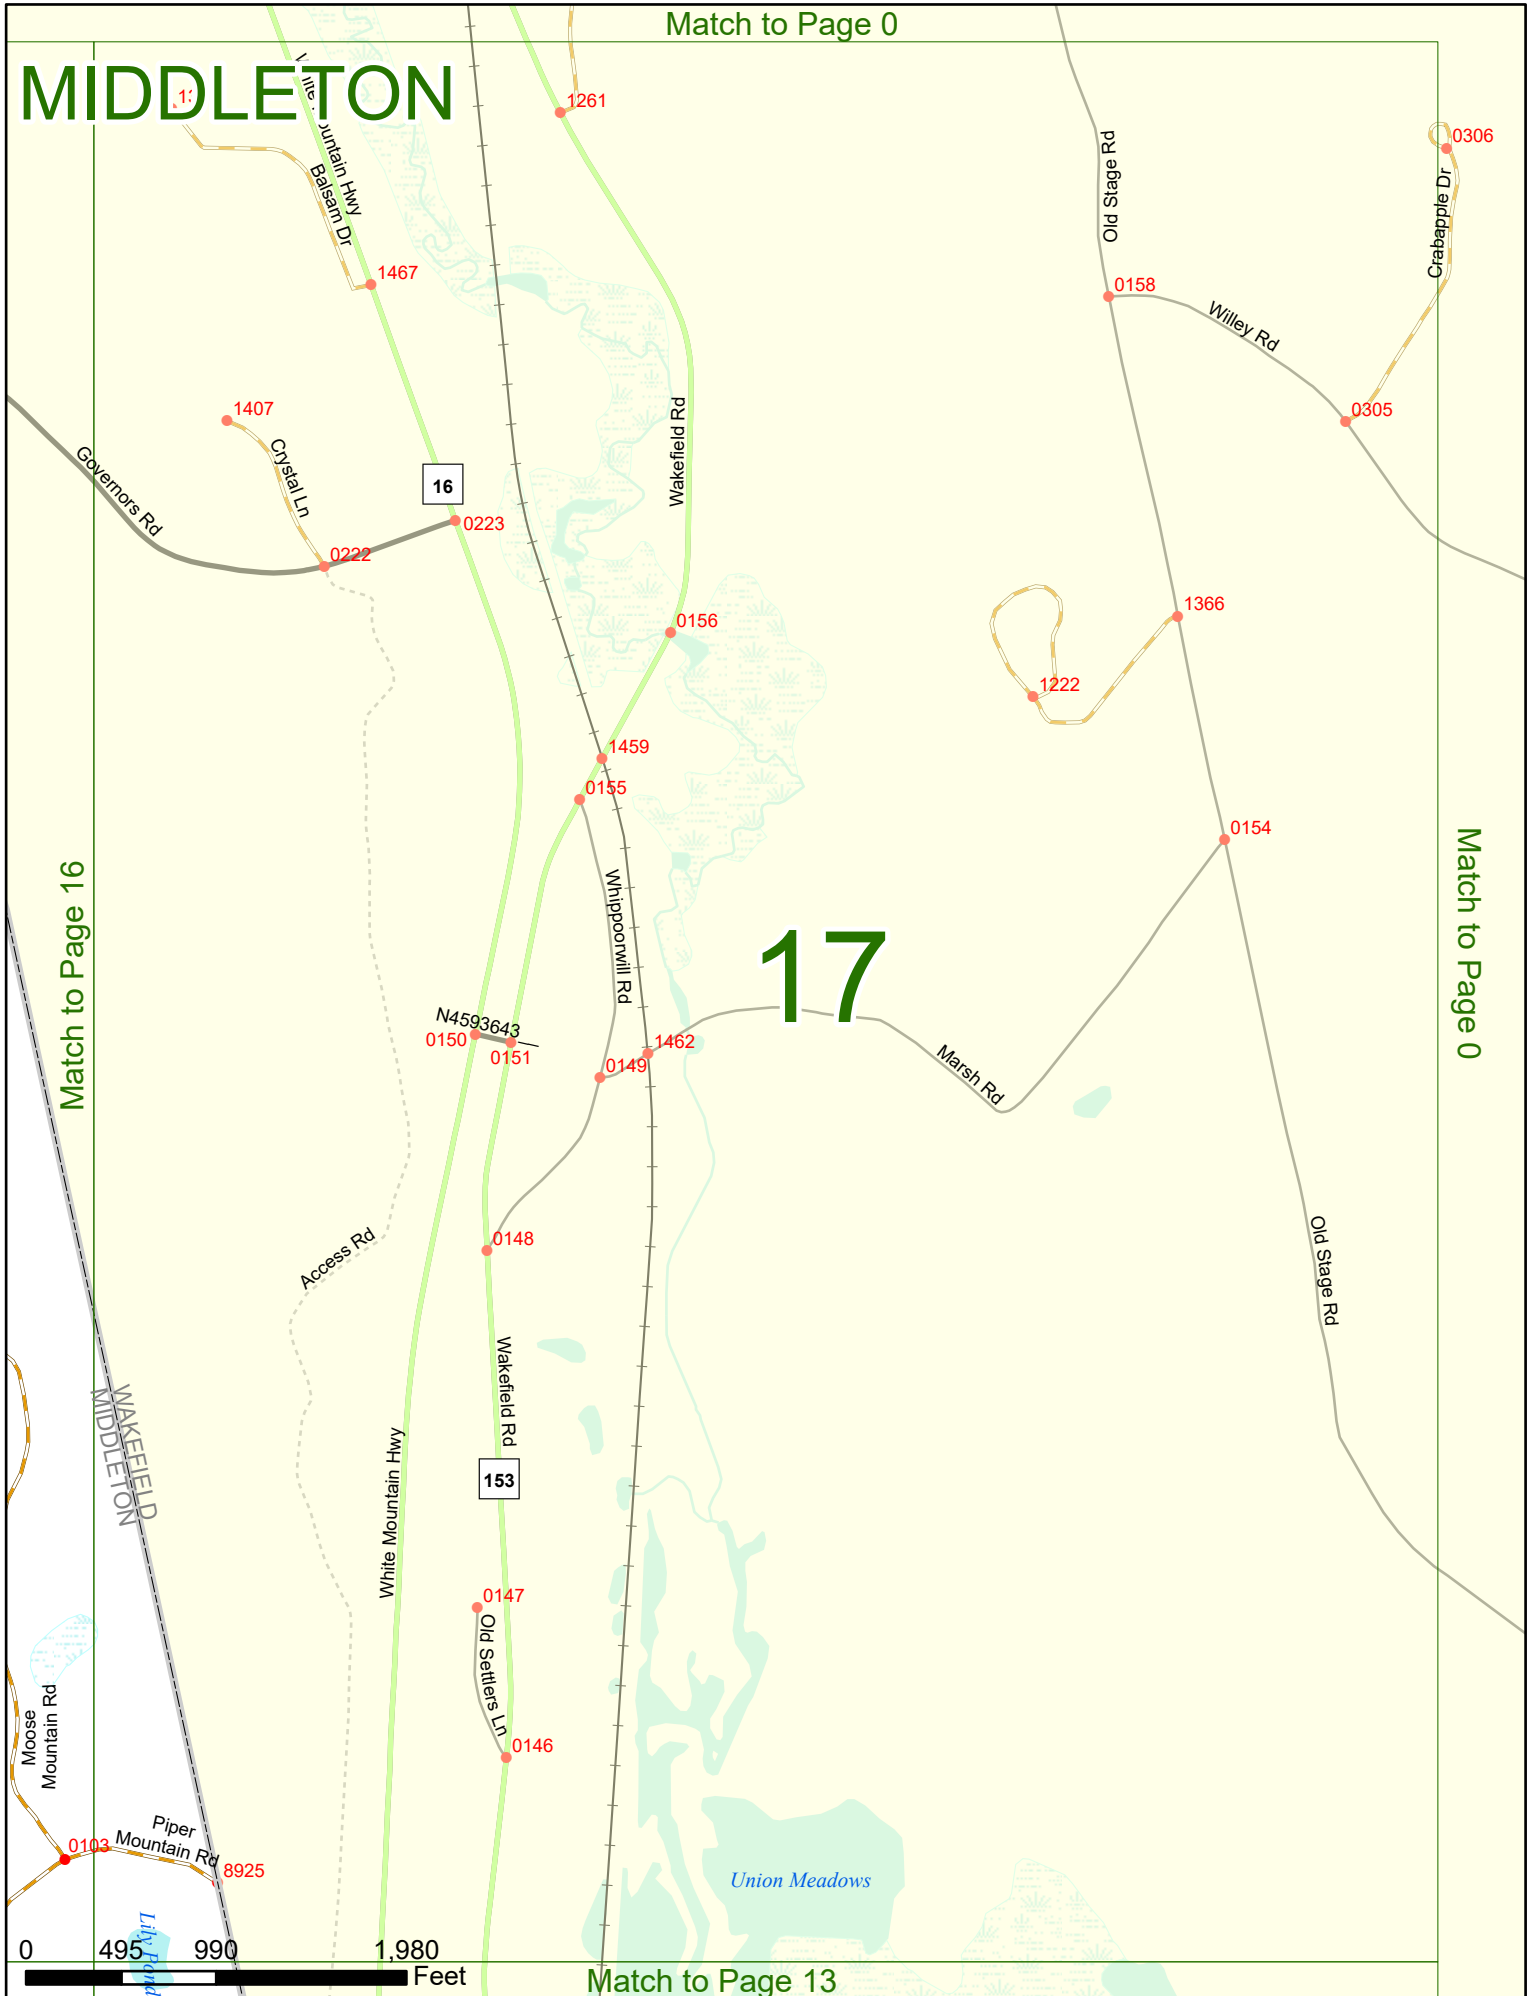

Match to Page 0

MIDDLETON

Match to Page 16

Match to Page 0

17

0 495 990 1,980 Feet

Match to Page 13