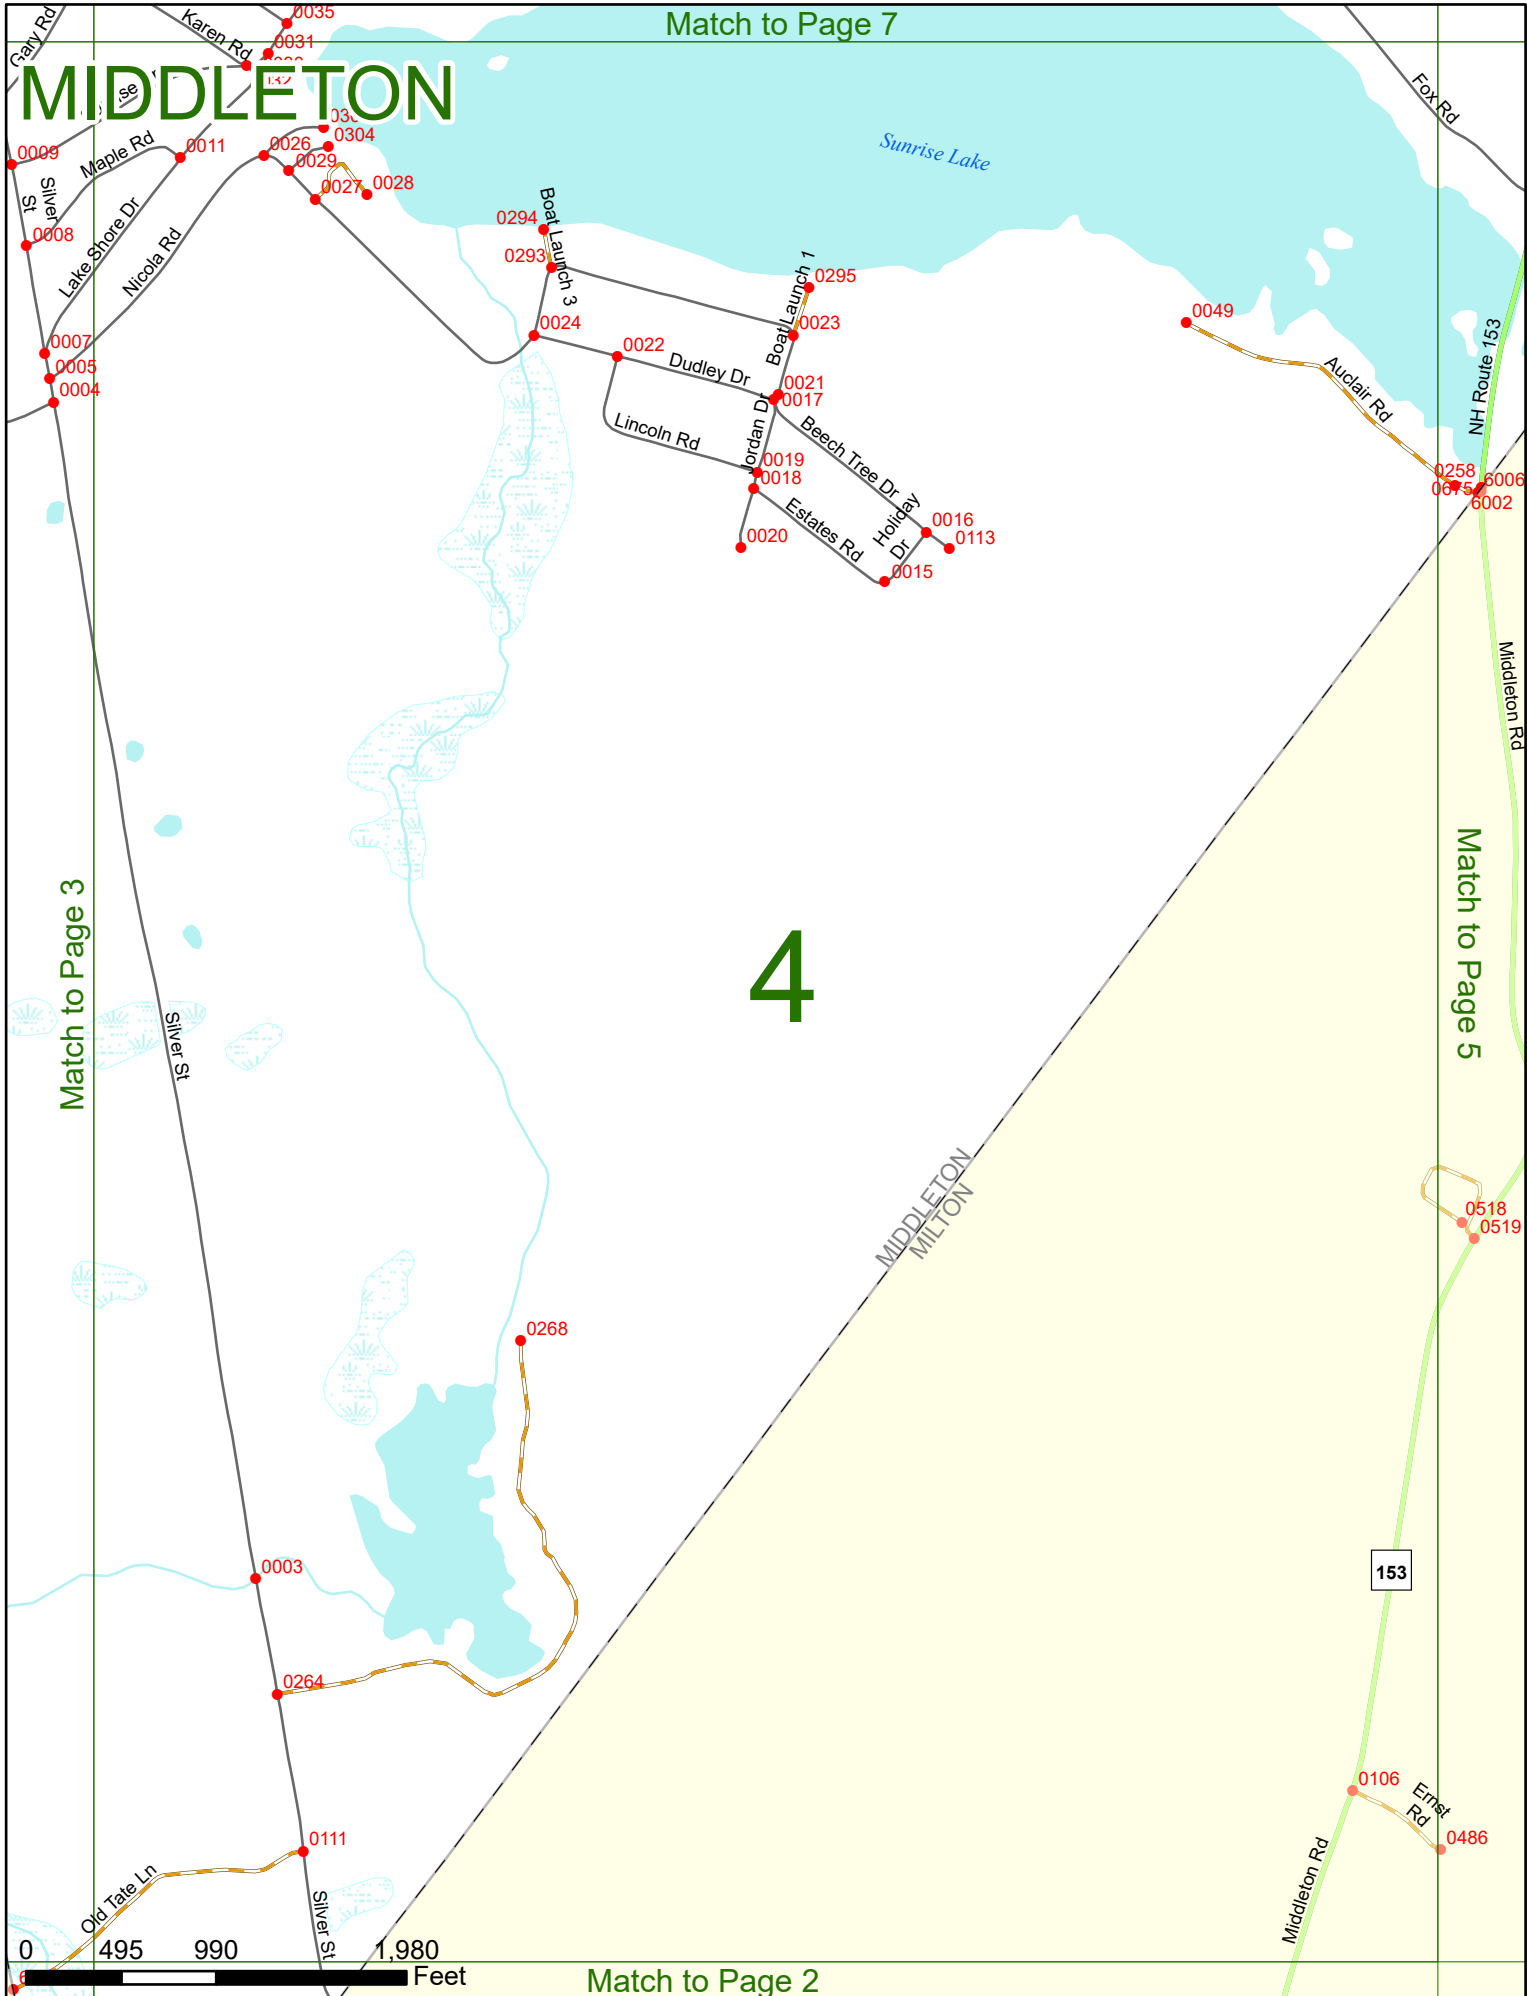

Match to Page 7

MIDDLETON

Match to Page 3

4

Match to Page 5

Match to Page 2

153