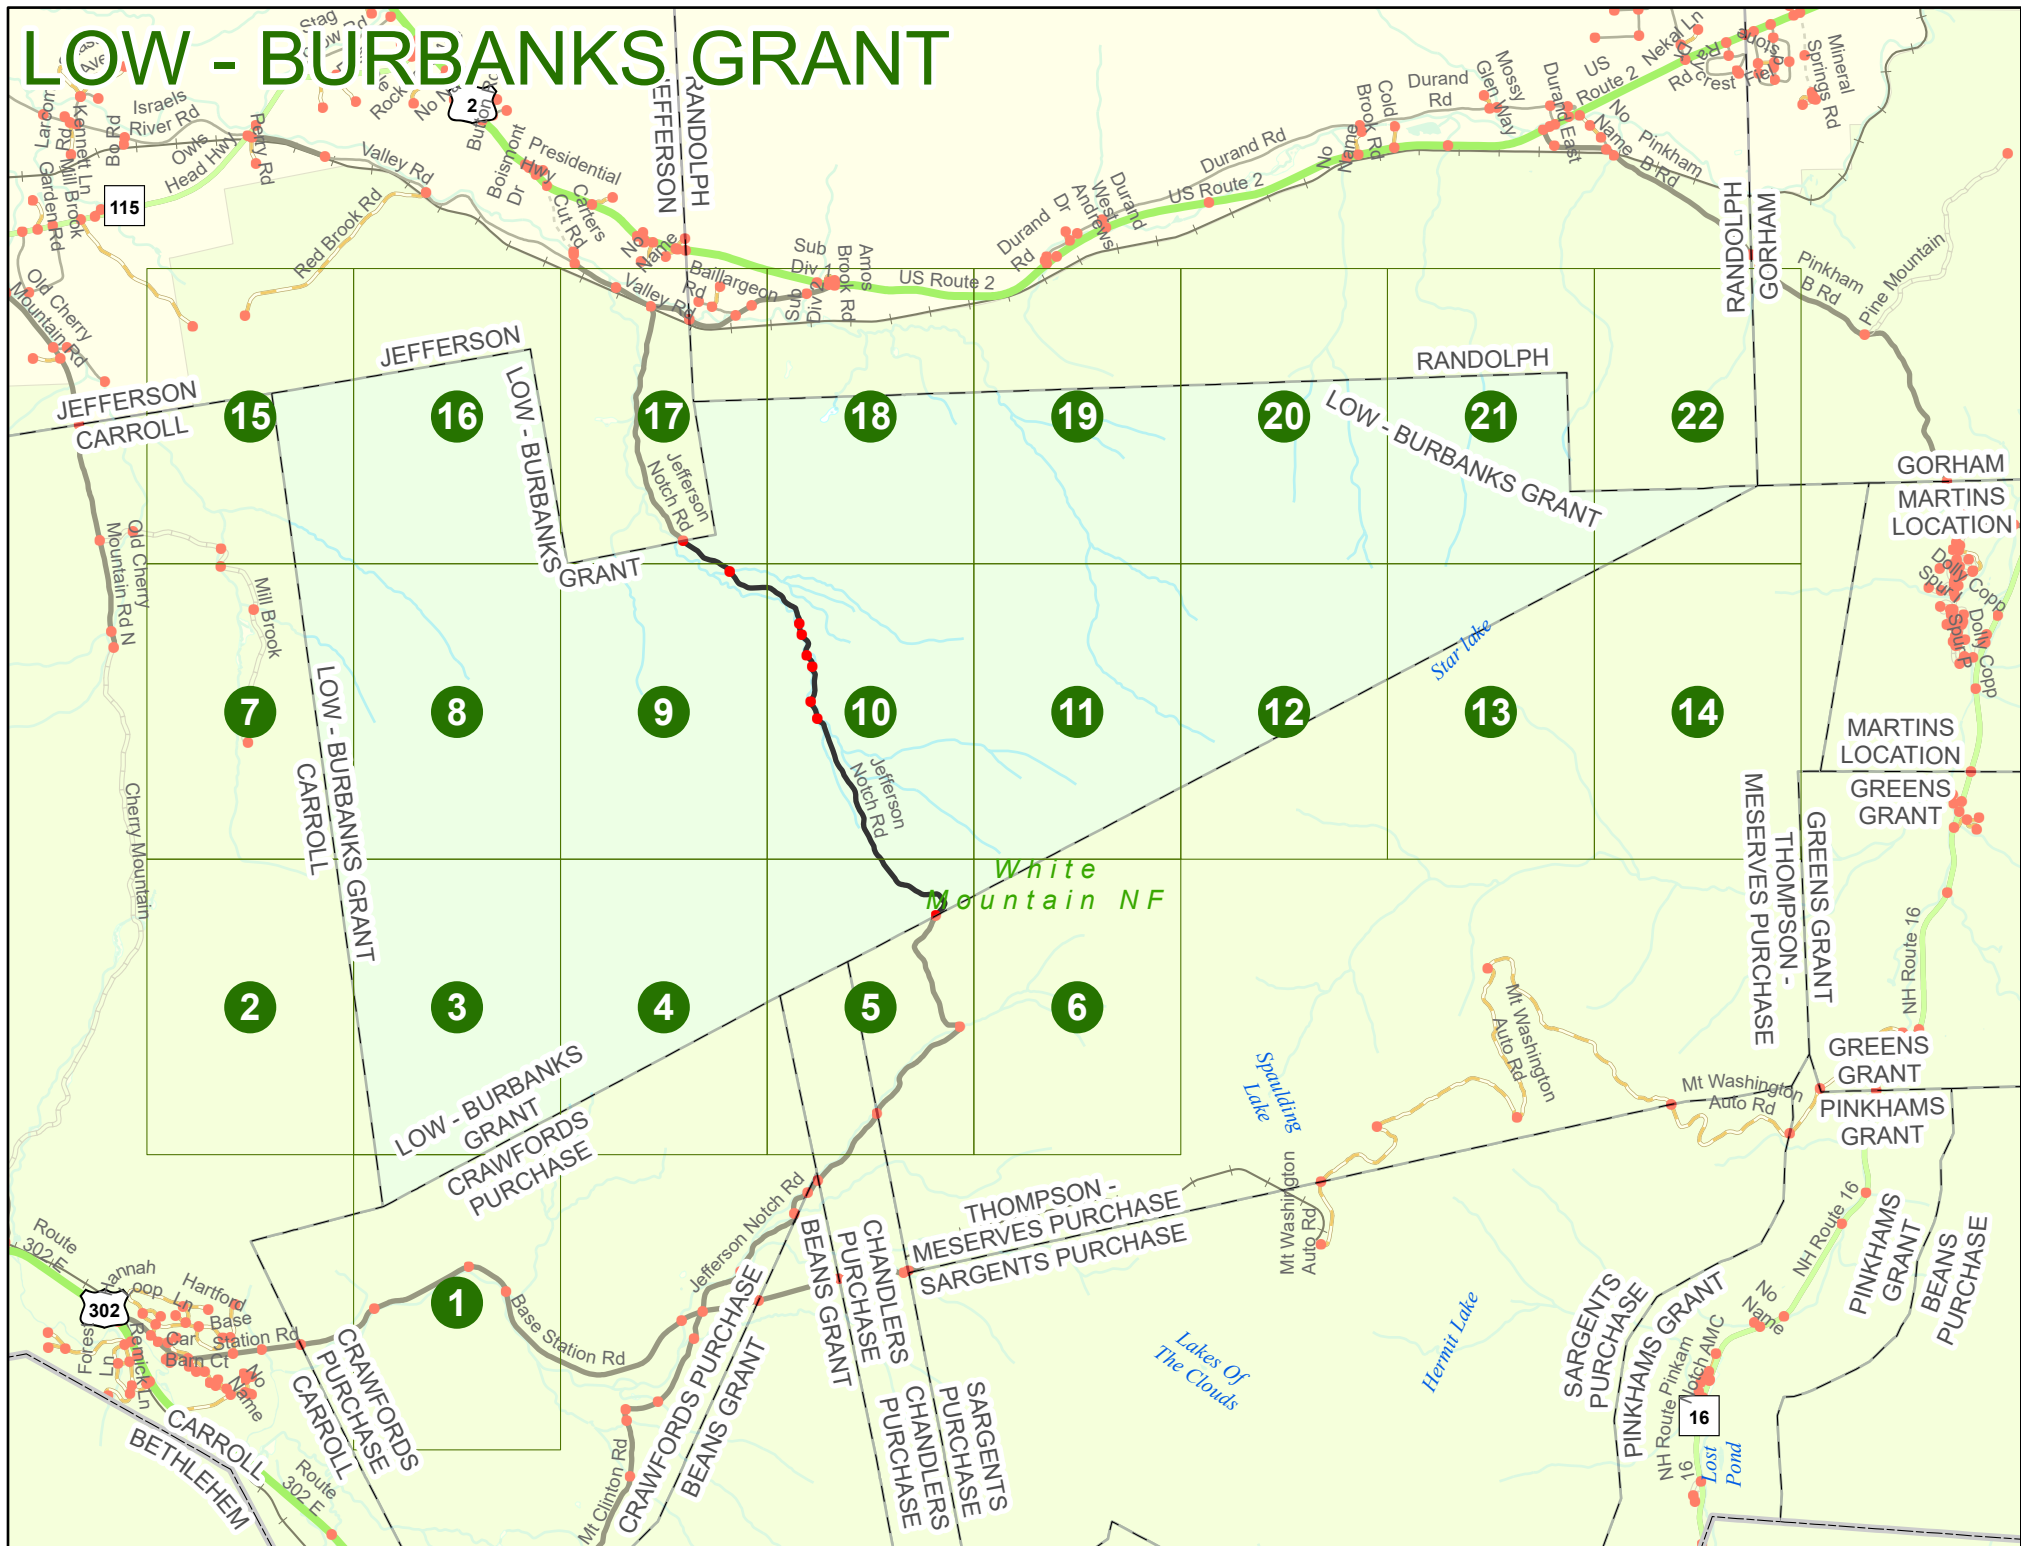

LOW - BURBANKS GRANT