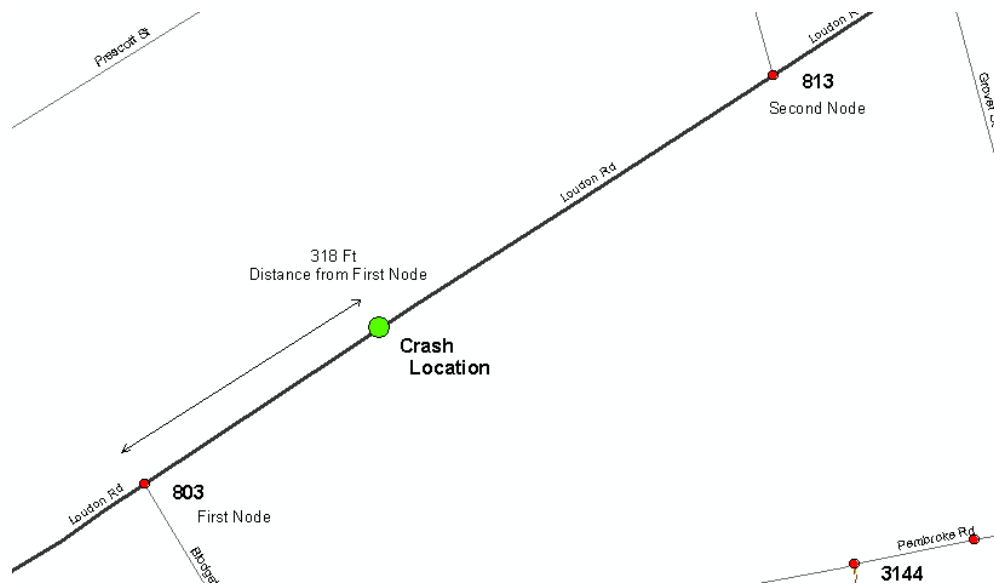

2024 Nodal Reference Bookmap

LEGEND

NHDOT will accept crash locations based on the State of NH Uniform Police Traffic Accident Report.

Crash occurred on:

Option 1 Street Address
 123 Main Street

Option 2 Route No and/or Distance from NESW Intesecting Road, Bridge,
 Street name Intersecting Street Town/County line
 Main Street 500 E Oak Street

Option 3 First Node Distance from First Node Second Node
 515 212 632

Option 4 Route No and/or Mile Marker on Interstate Only NESW Mile (Marker)
 Street name
 189S 700 feet S 36.8

Option 3 – Example

Street Name Loudon Road
First Node 803
Distance from First Node 318 Ft
Second Node 813