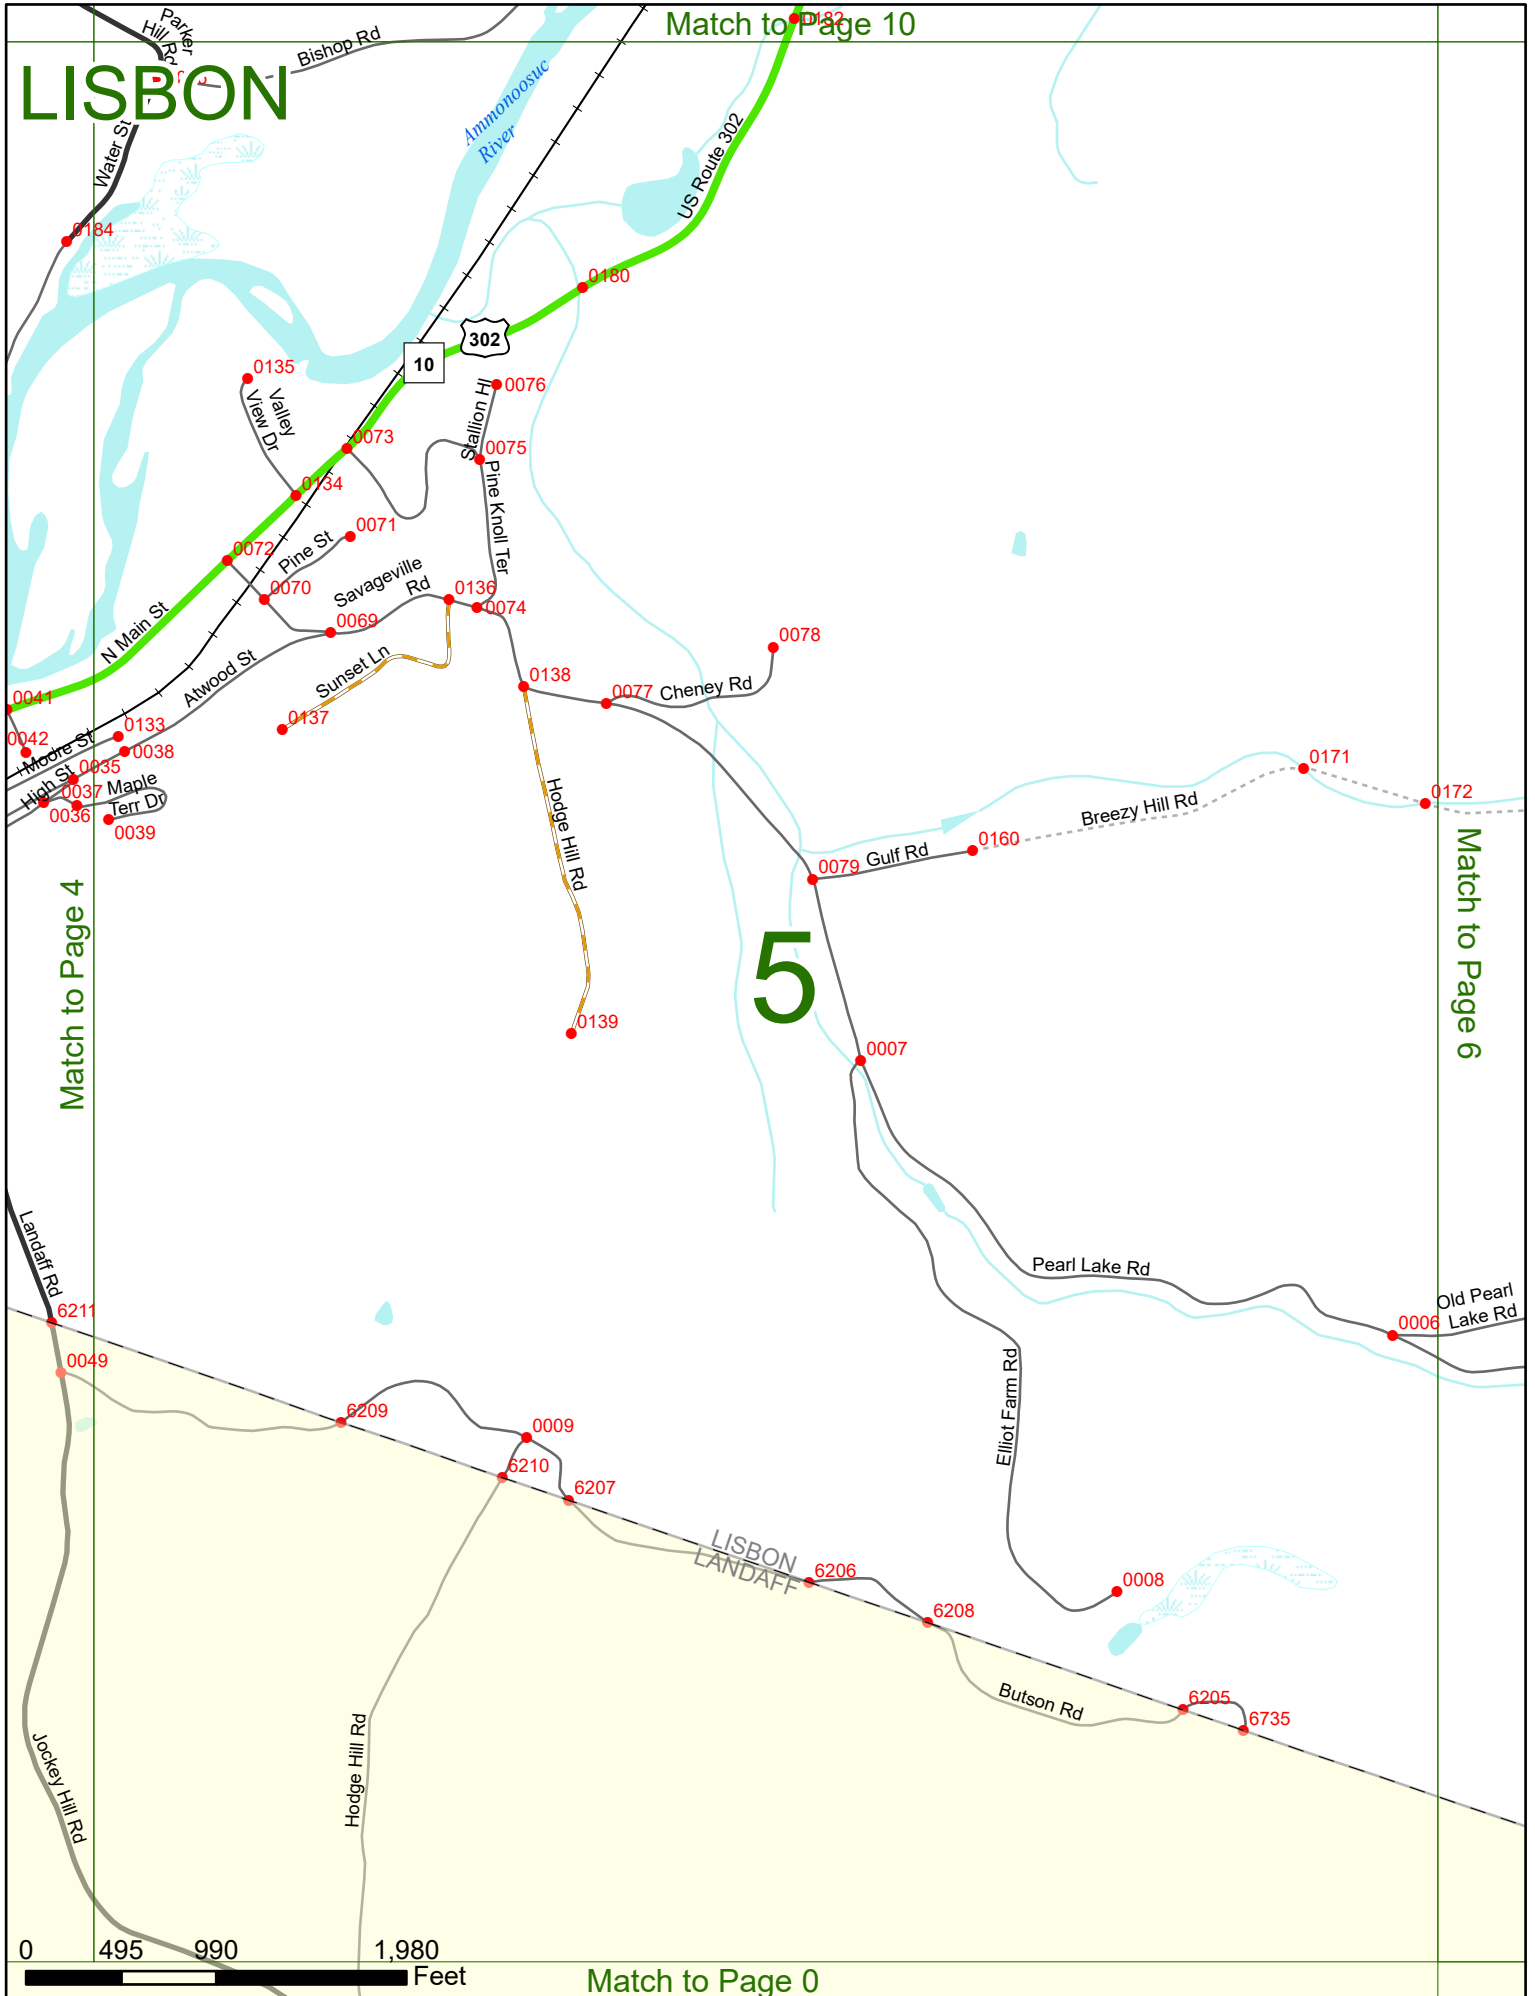

LISBON

Match to Page 10

Match to Page 4

Match to Page 6

5

Match to Page 0