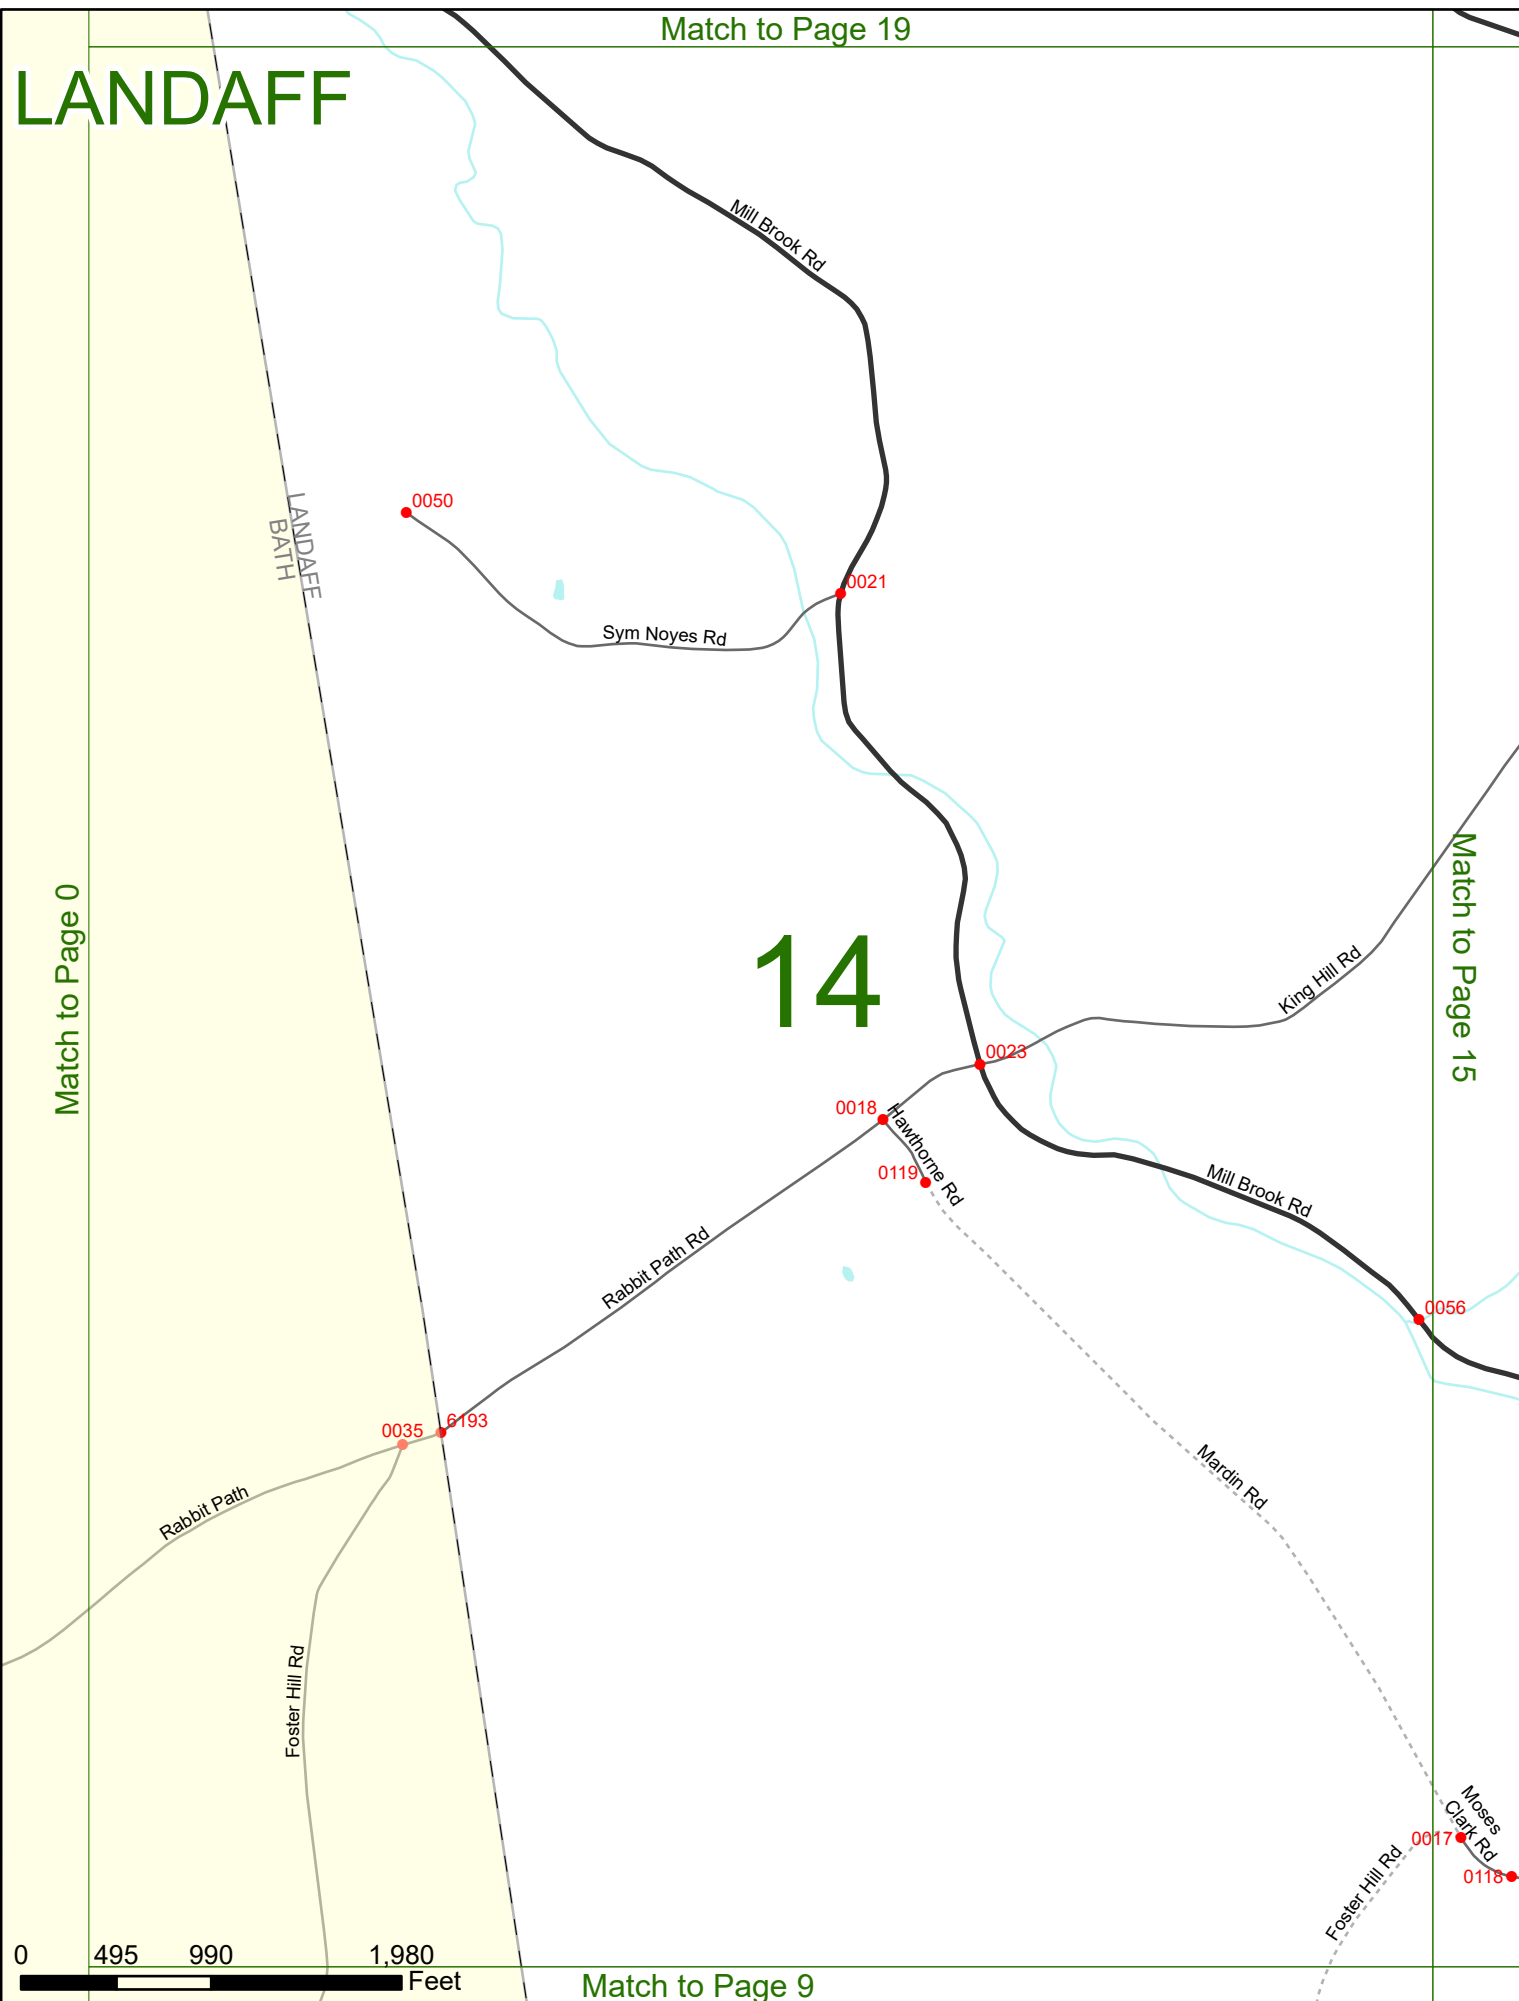

Match to Page 19

LANDAFF

Match to Page 0

Match to Page 15

14

0 495 990 1,980 Feet

Match to Page 9