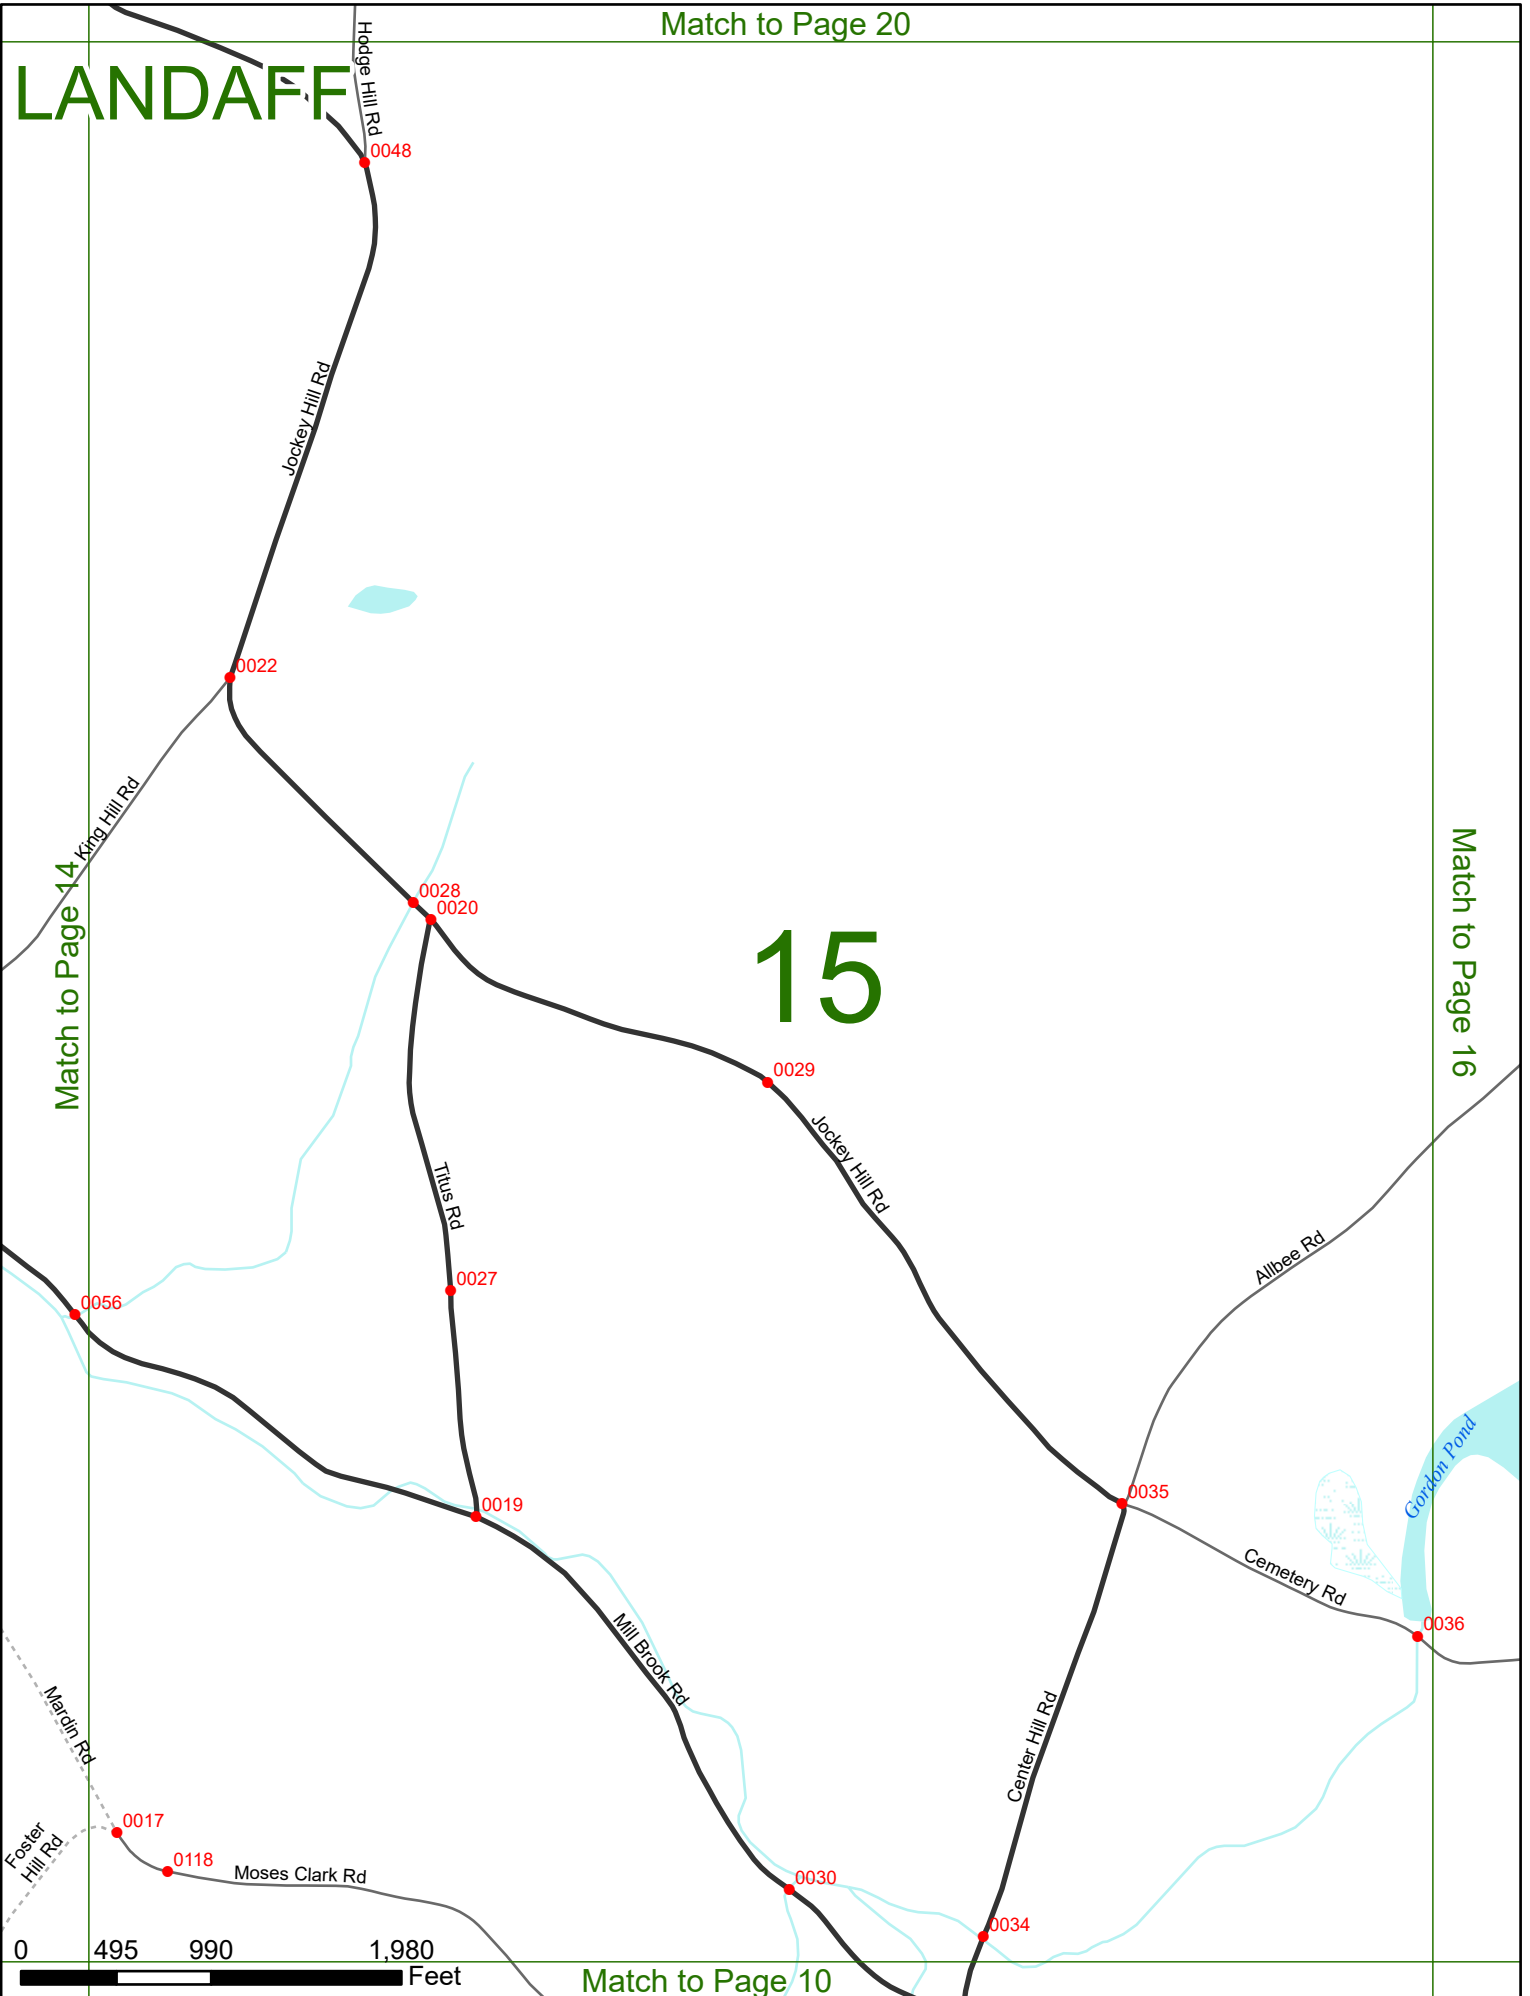

Match to Page 20

LANDAFF

15

Match to Page 14

Match to Page 16

Match to Page 10