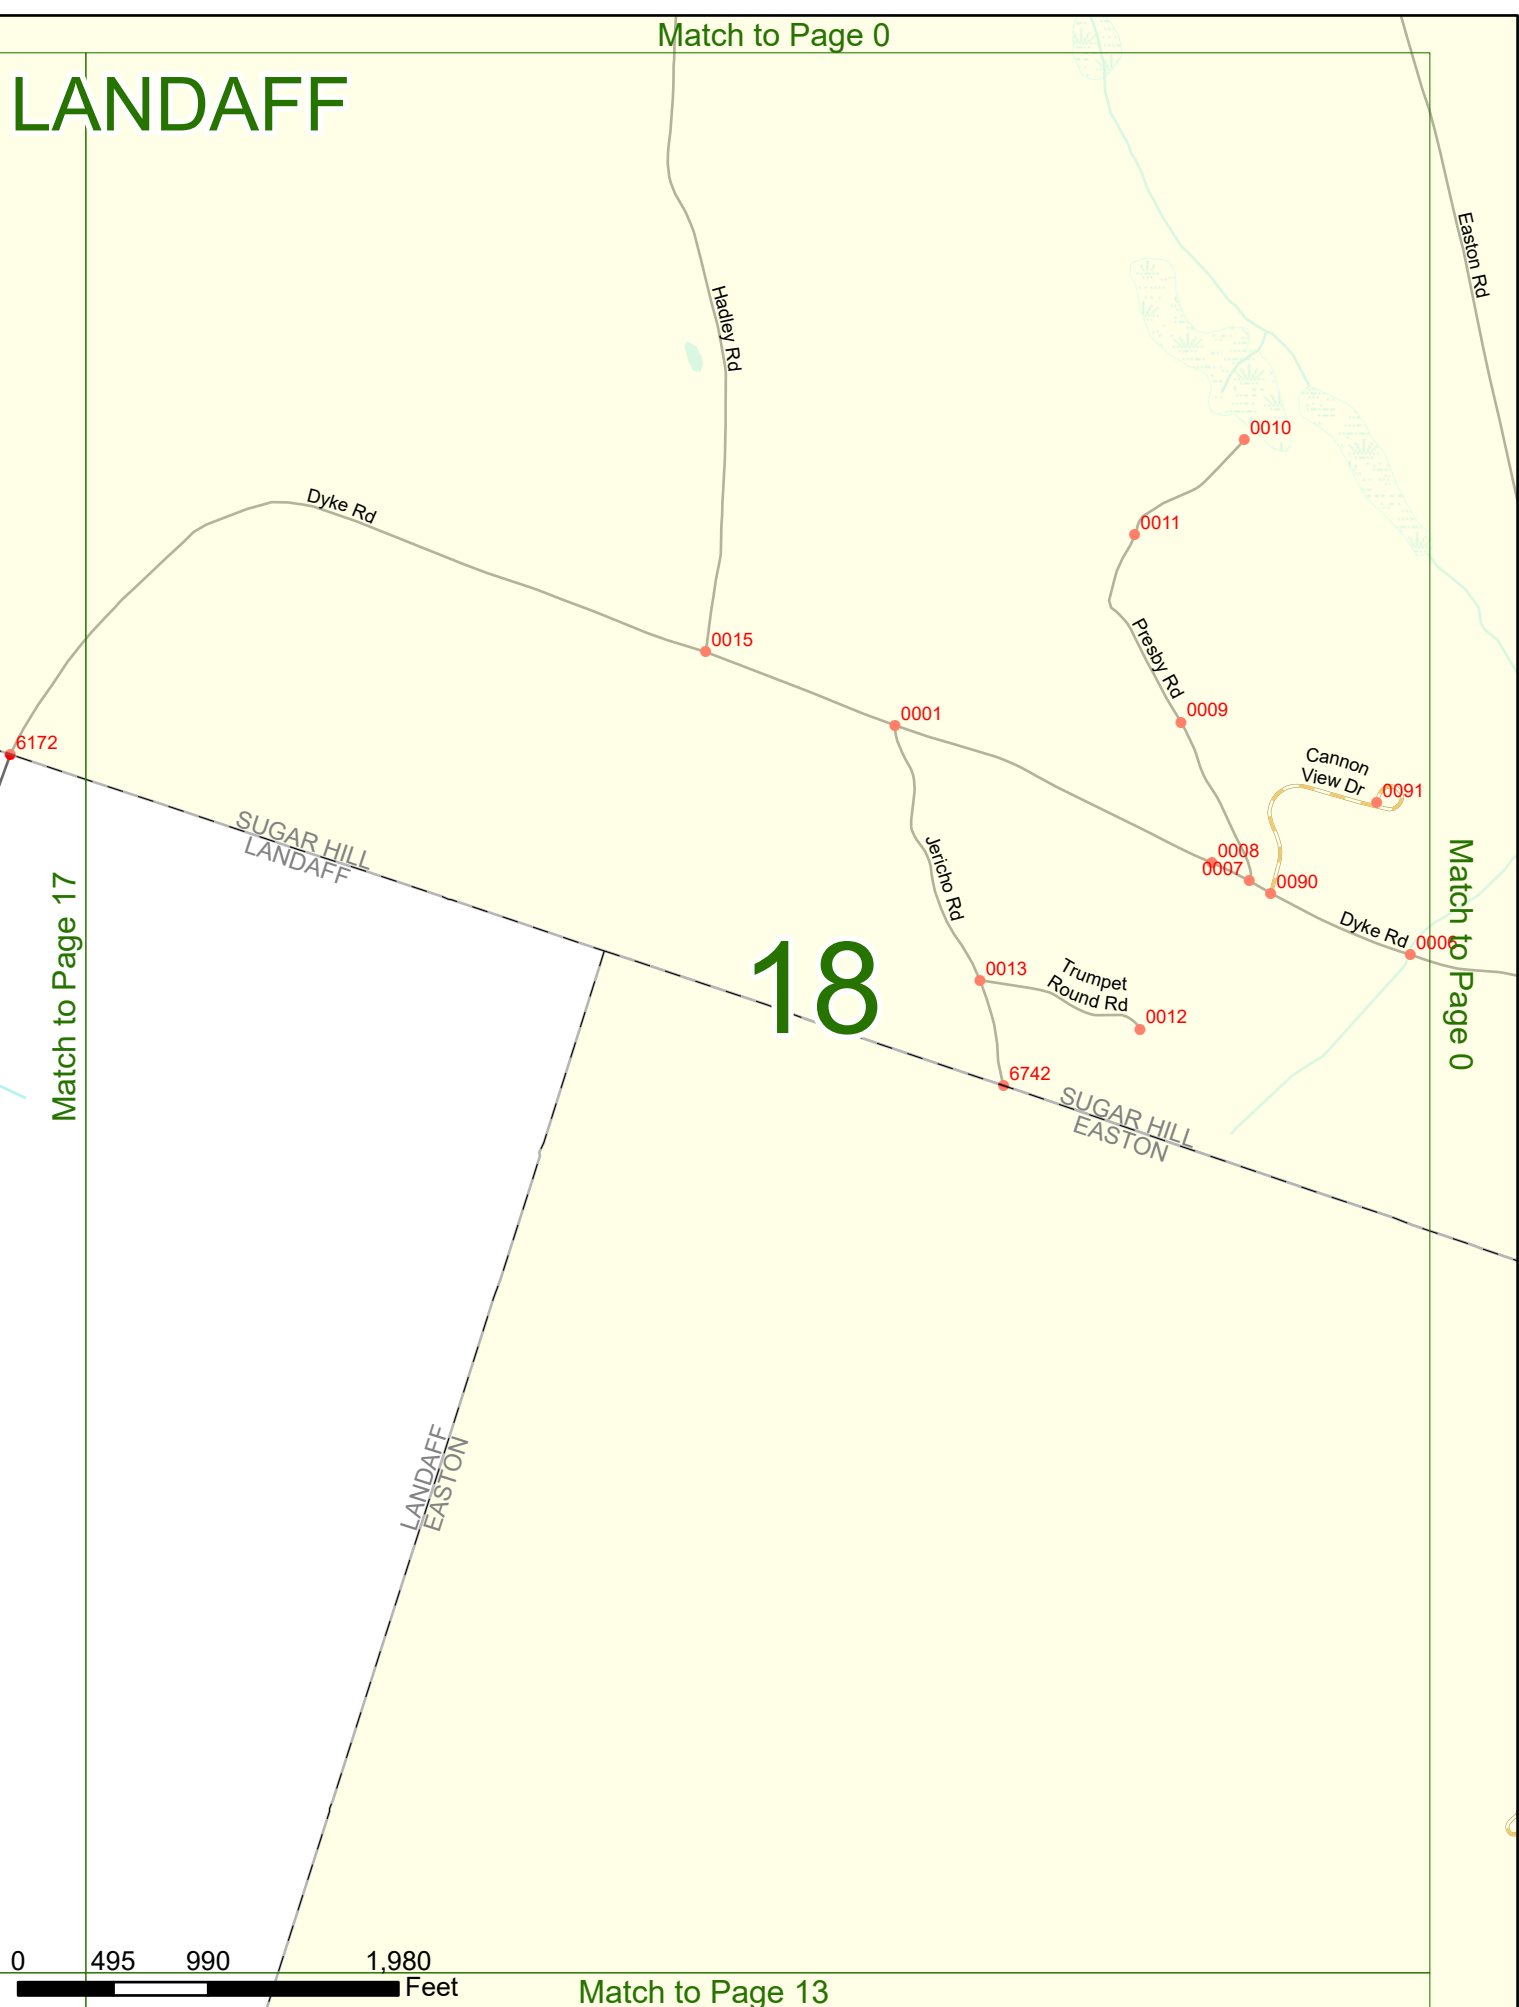

Match to Page 0

LANDAFF

18

Match to Page 17

Match to Page 0

Match to Page 13