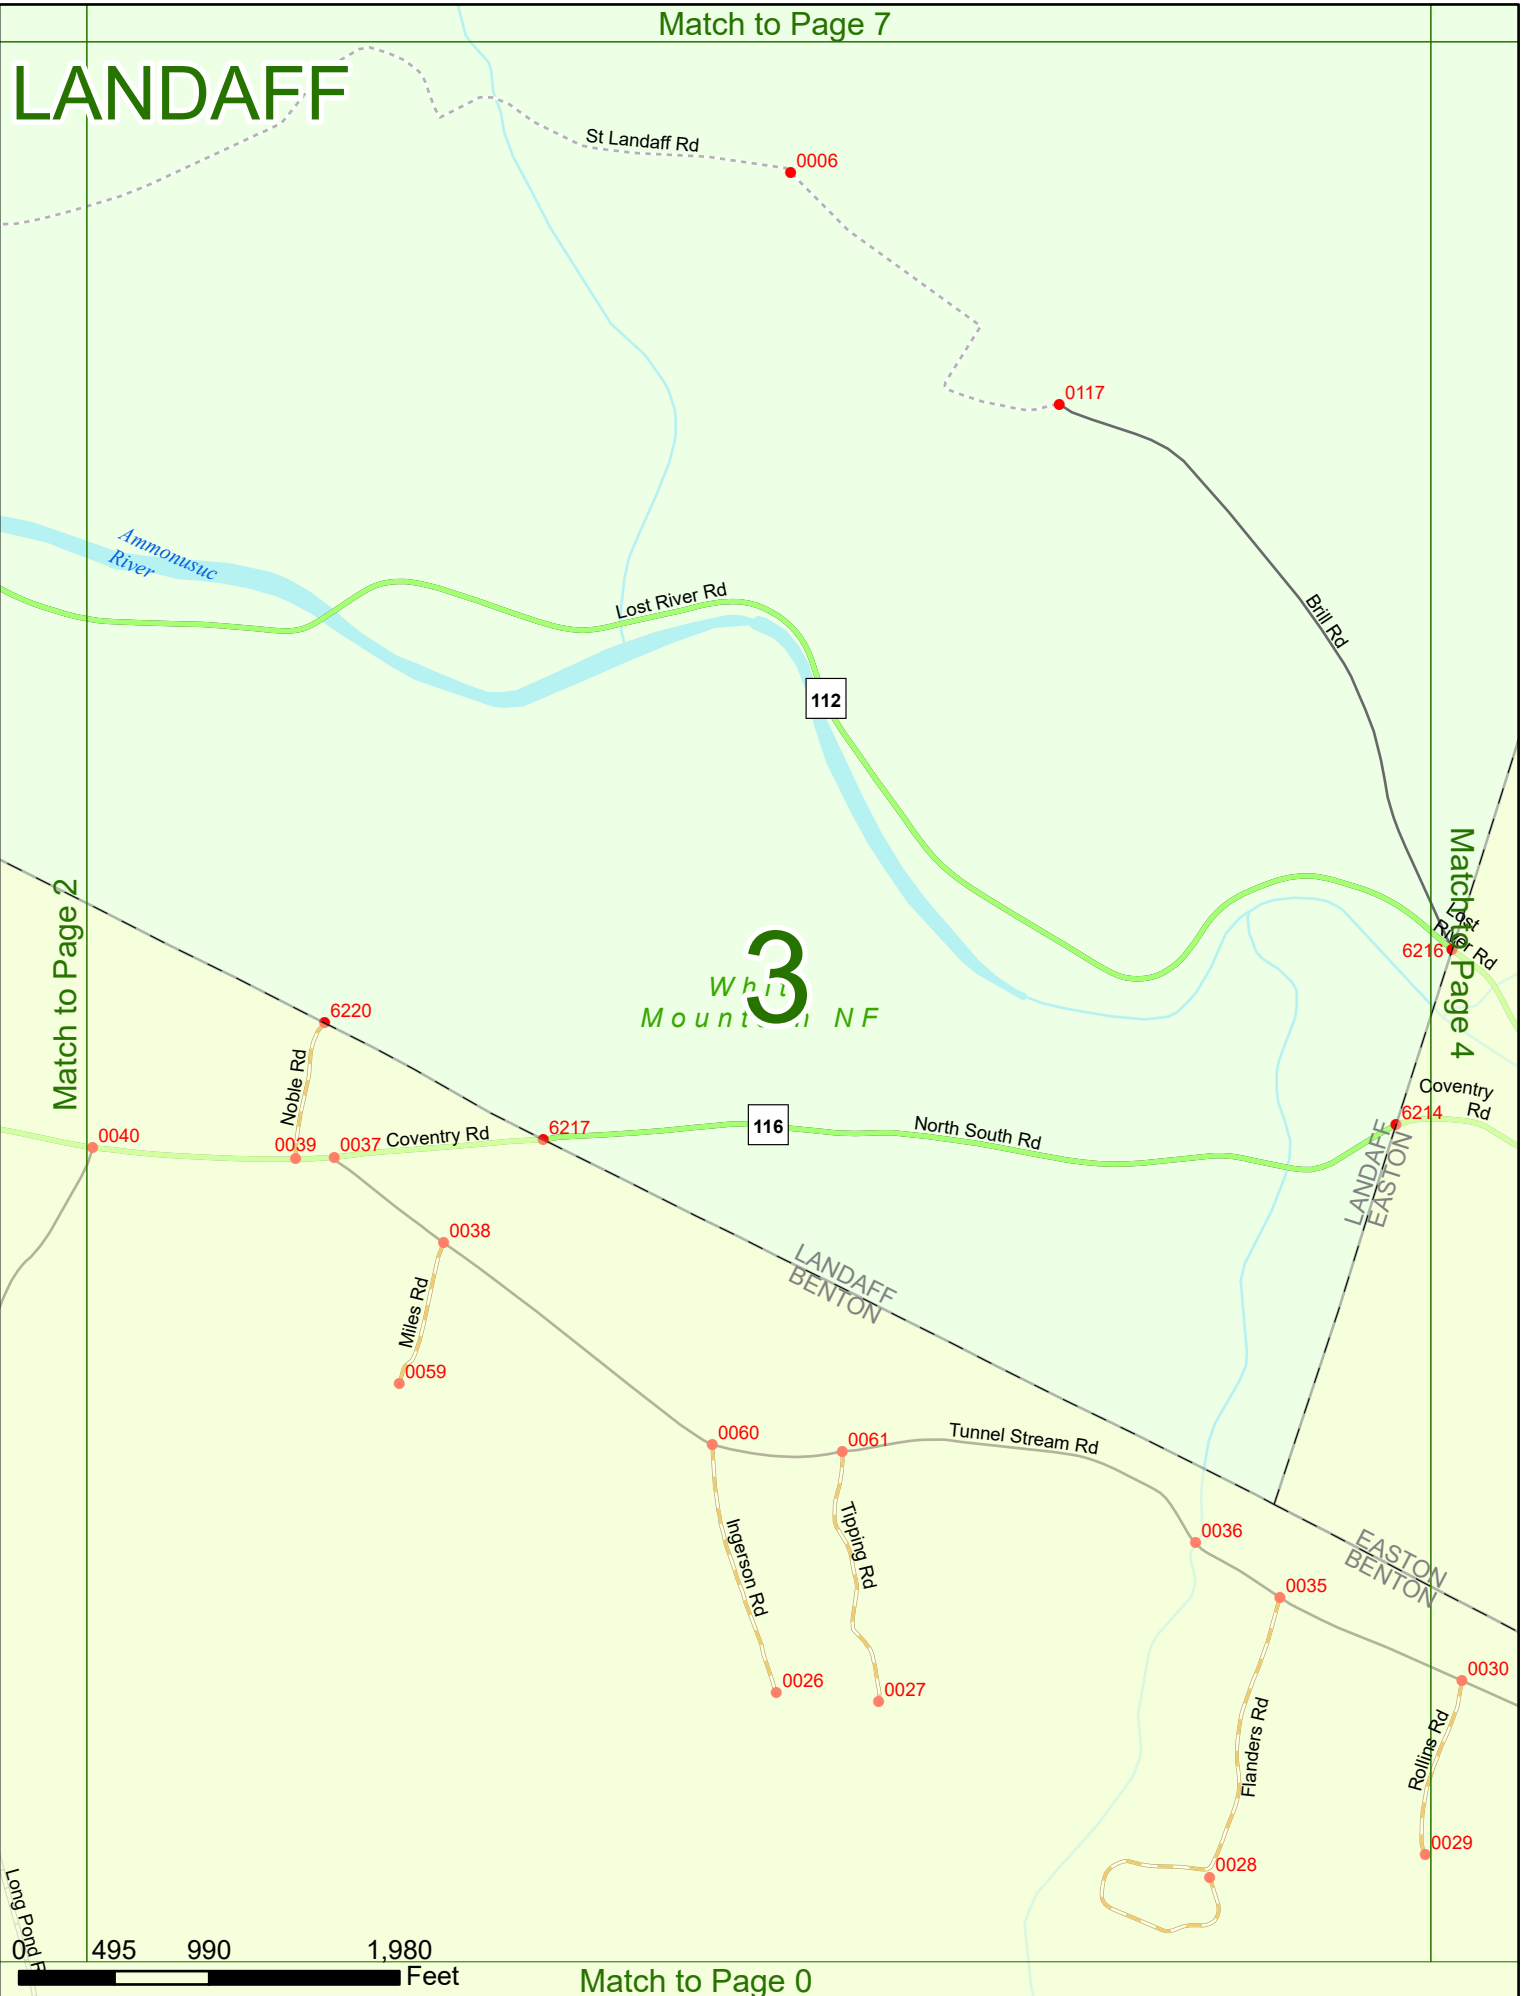

LANDAFF

Match to Page 2

Match to Page 4

White Mountain NF
3