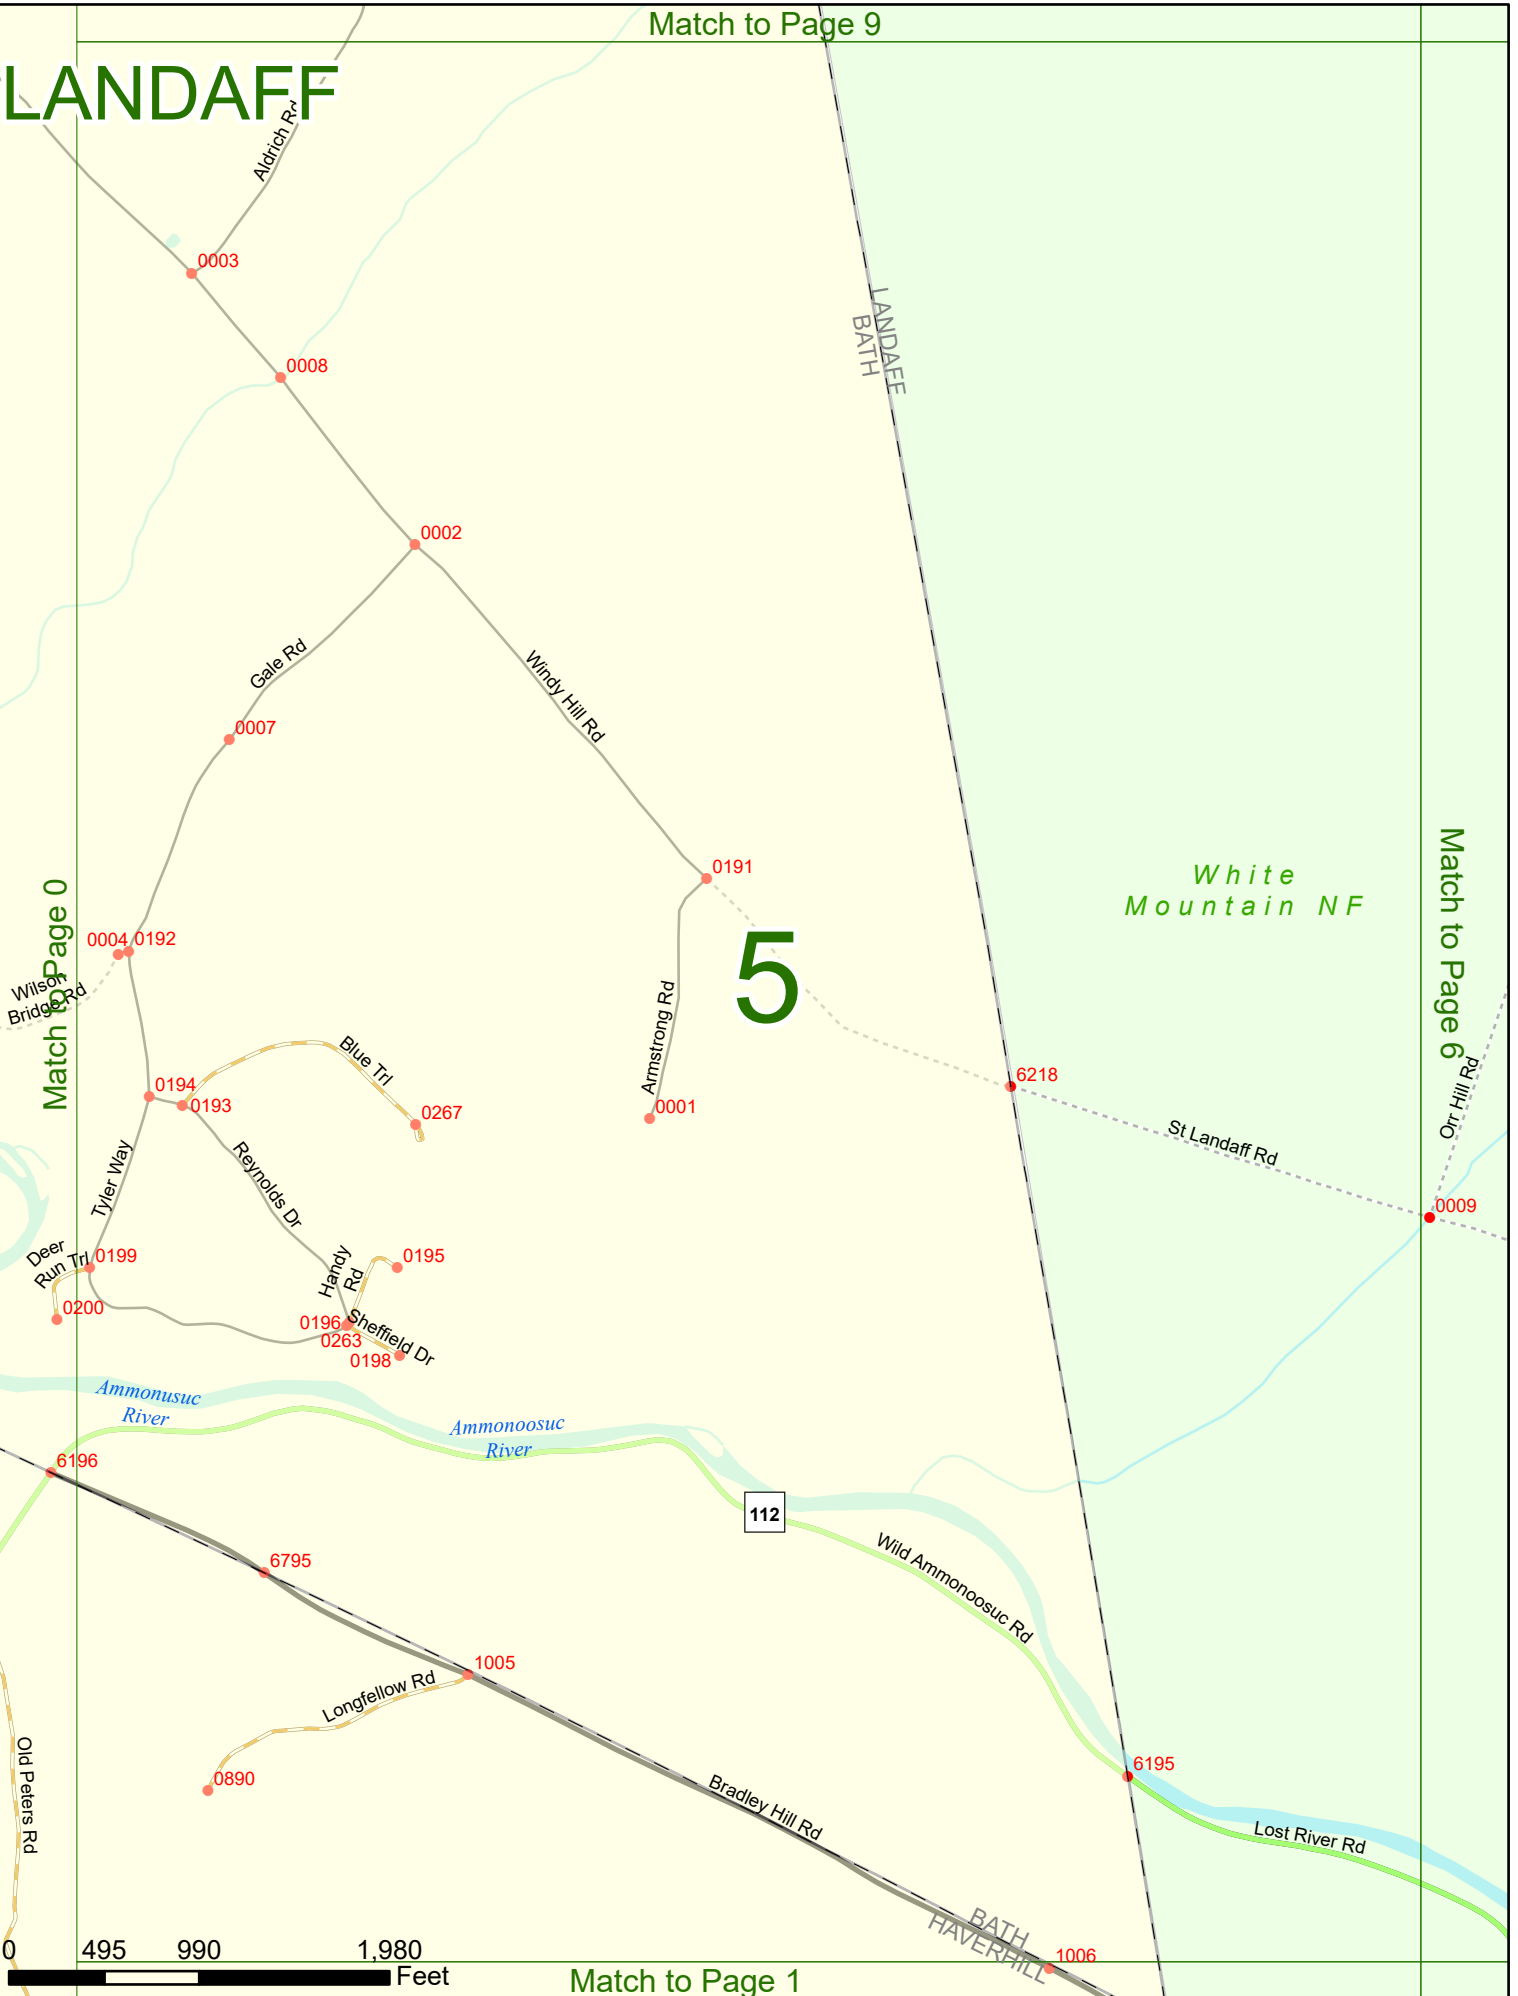

Match to Page 9

LANDAFF

LANDAFF
BATH

White
Mountain NF

Match to Page 6

5

Match to Page 0

Match to Page 1

BATH
HAVERHILL