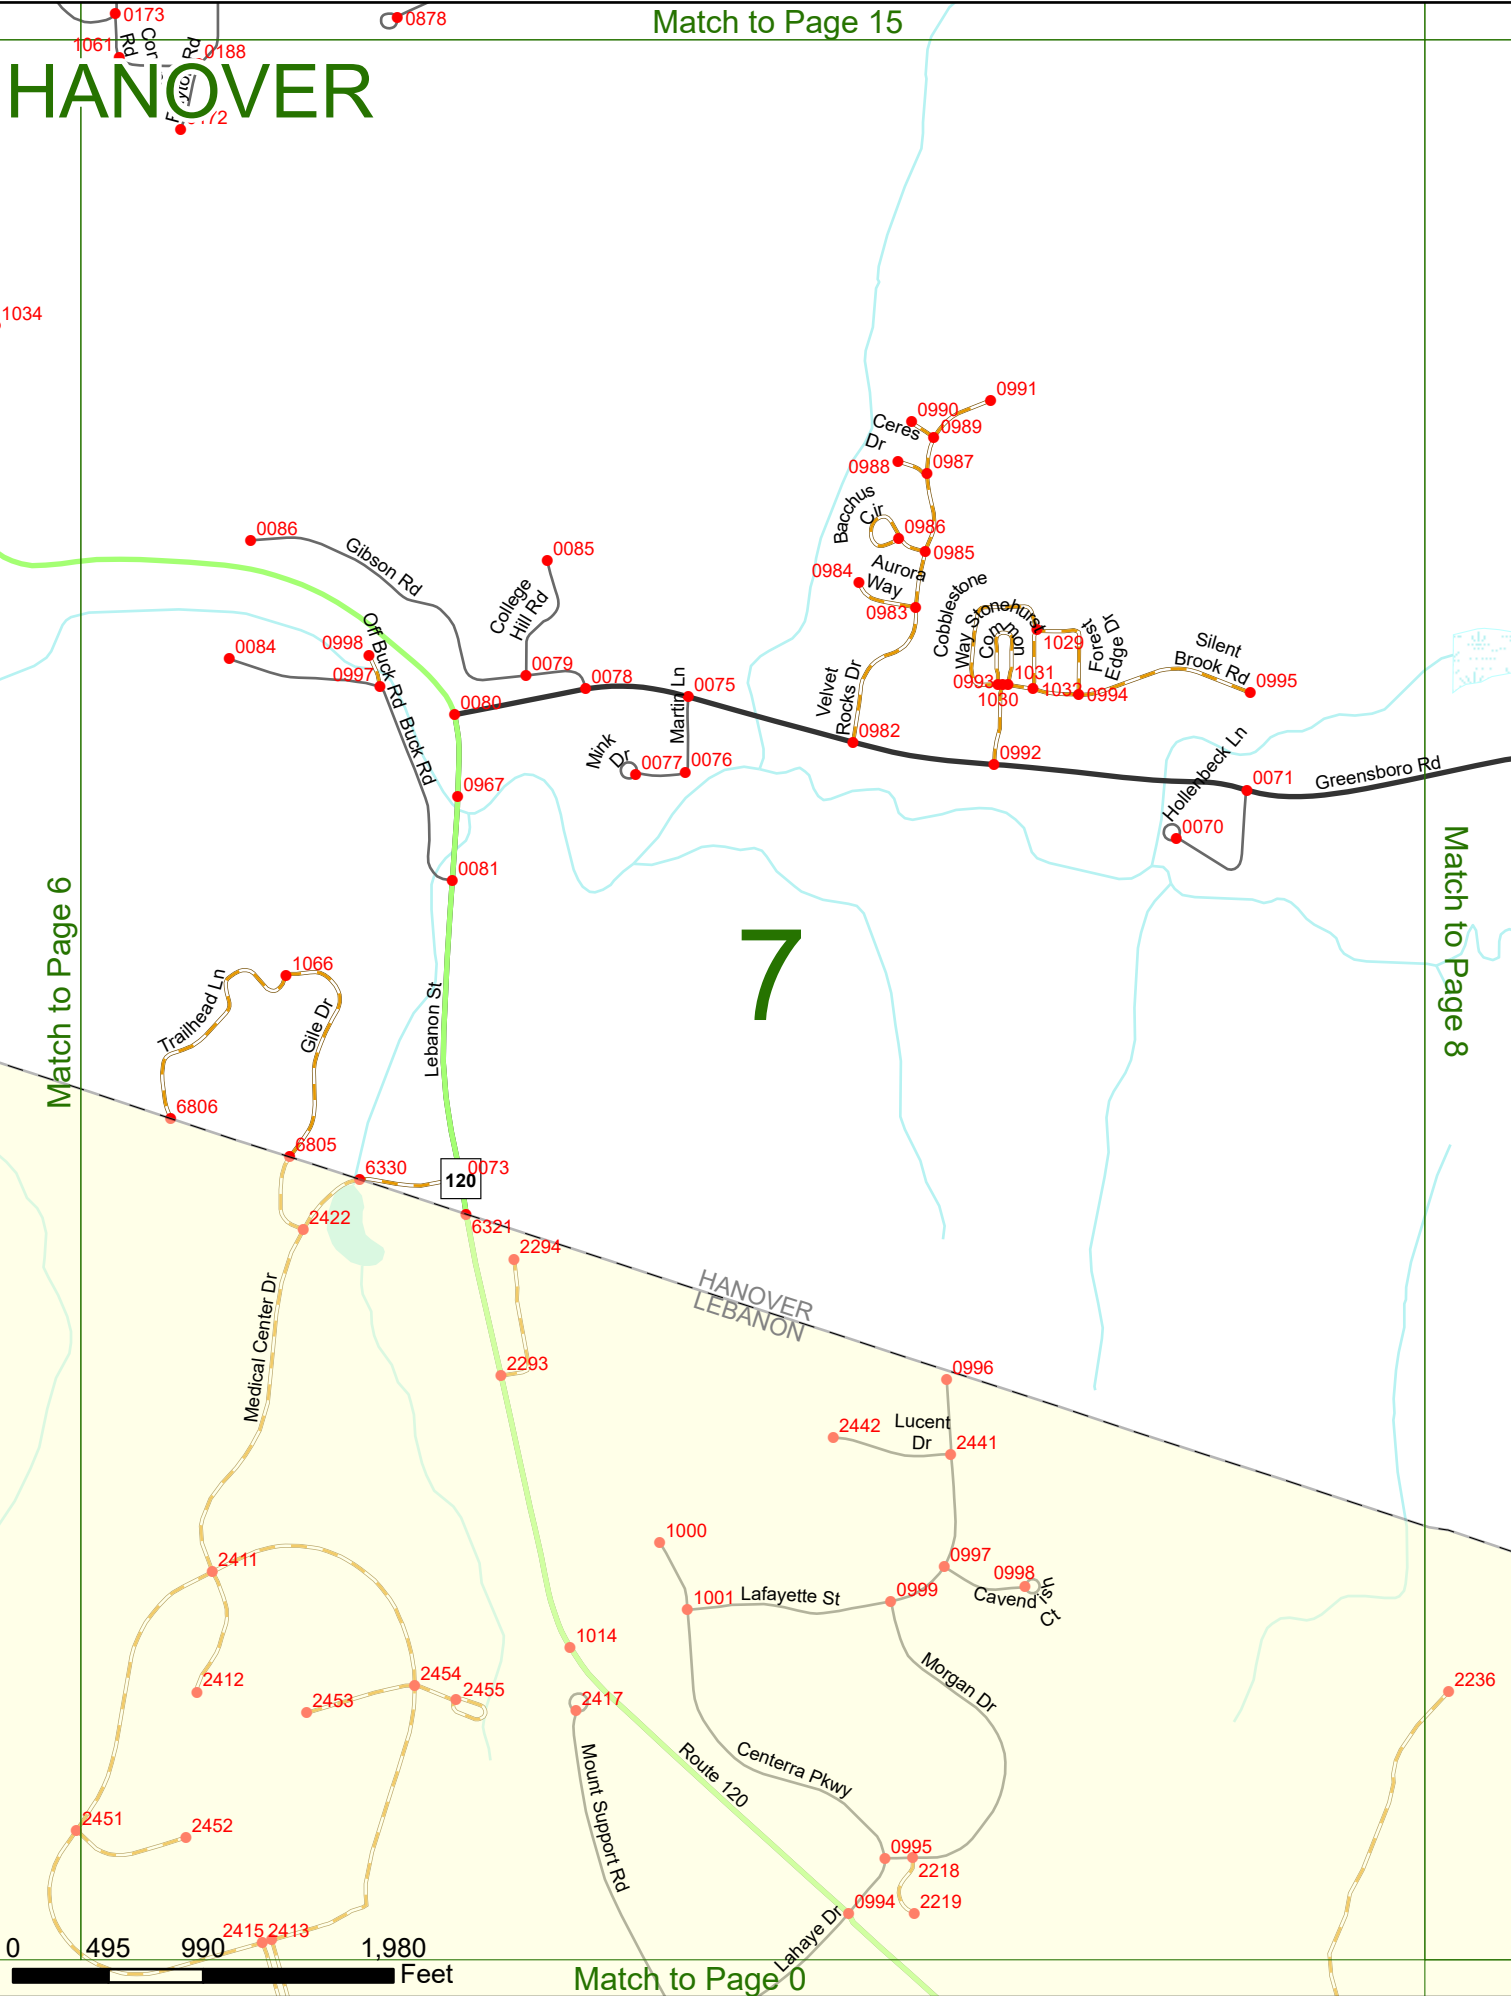

Match to Page 15

HANOVER

7

Match to Page 6

Match to Page 8

0 495 990 1,980 Feet

Match to Page 0