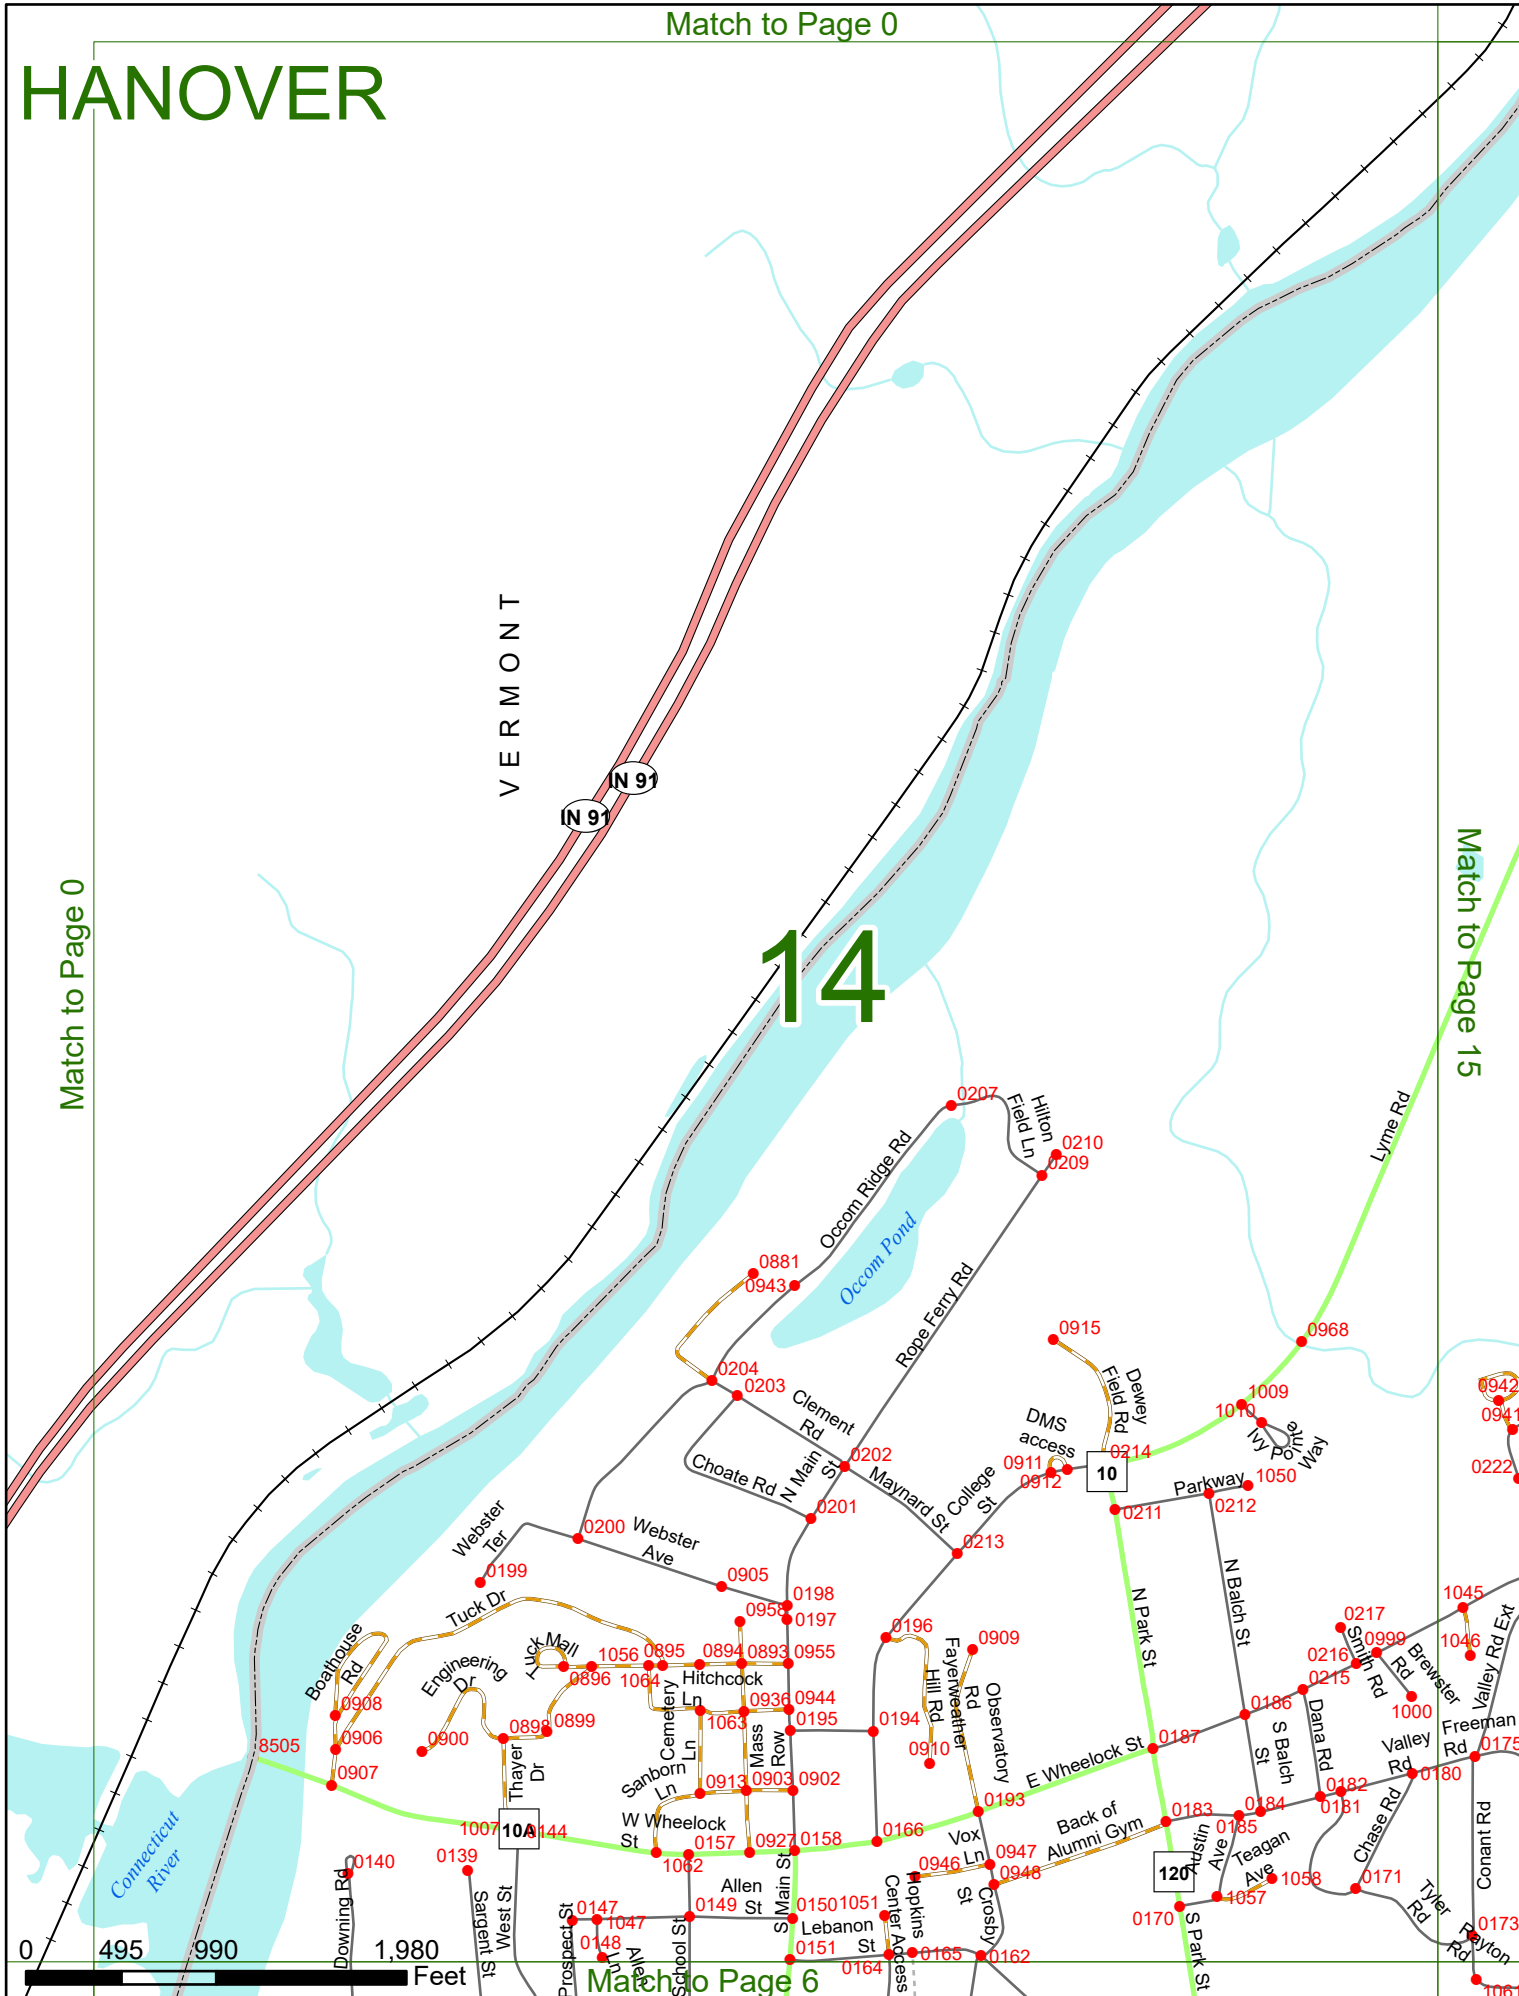

HANOVER

Match to Page 0

VERMONT

N 91

14

Match to Page 15

1061