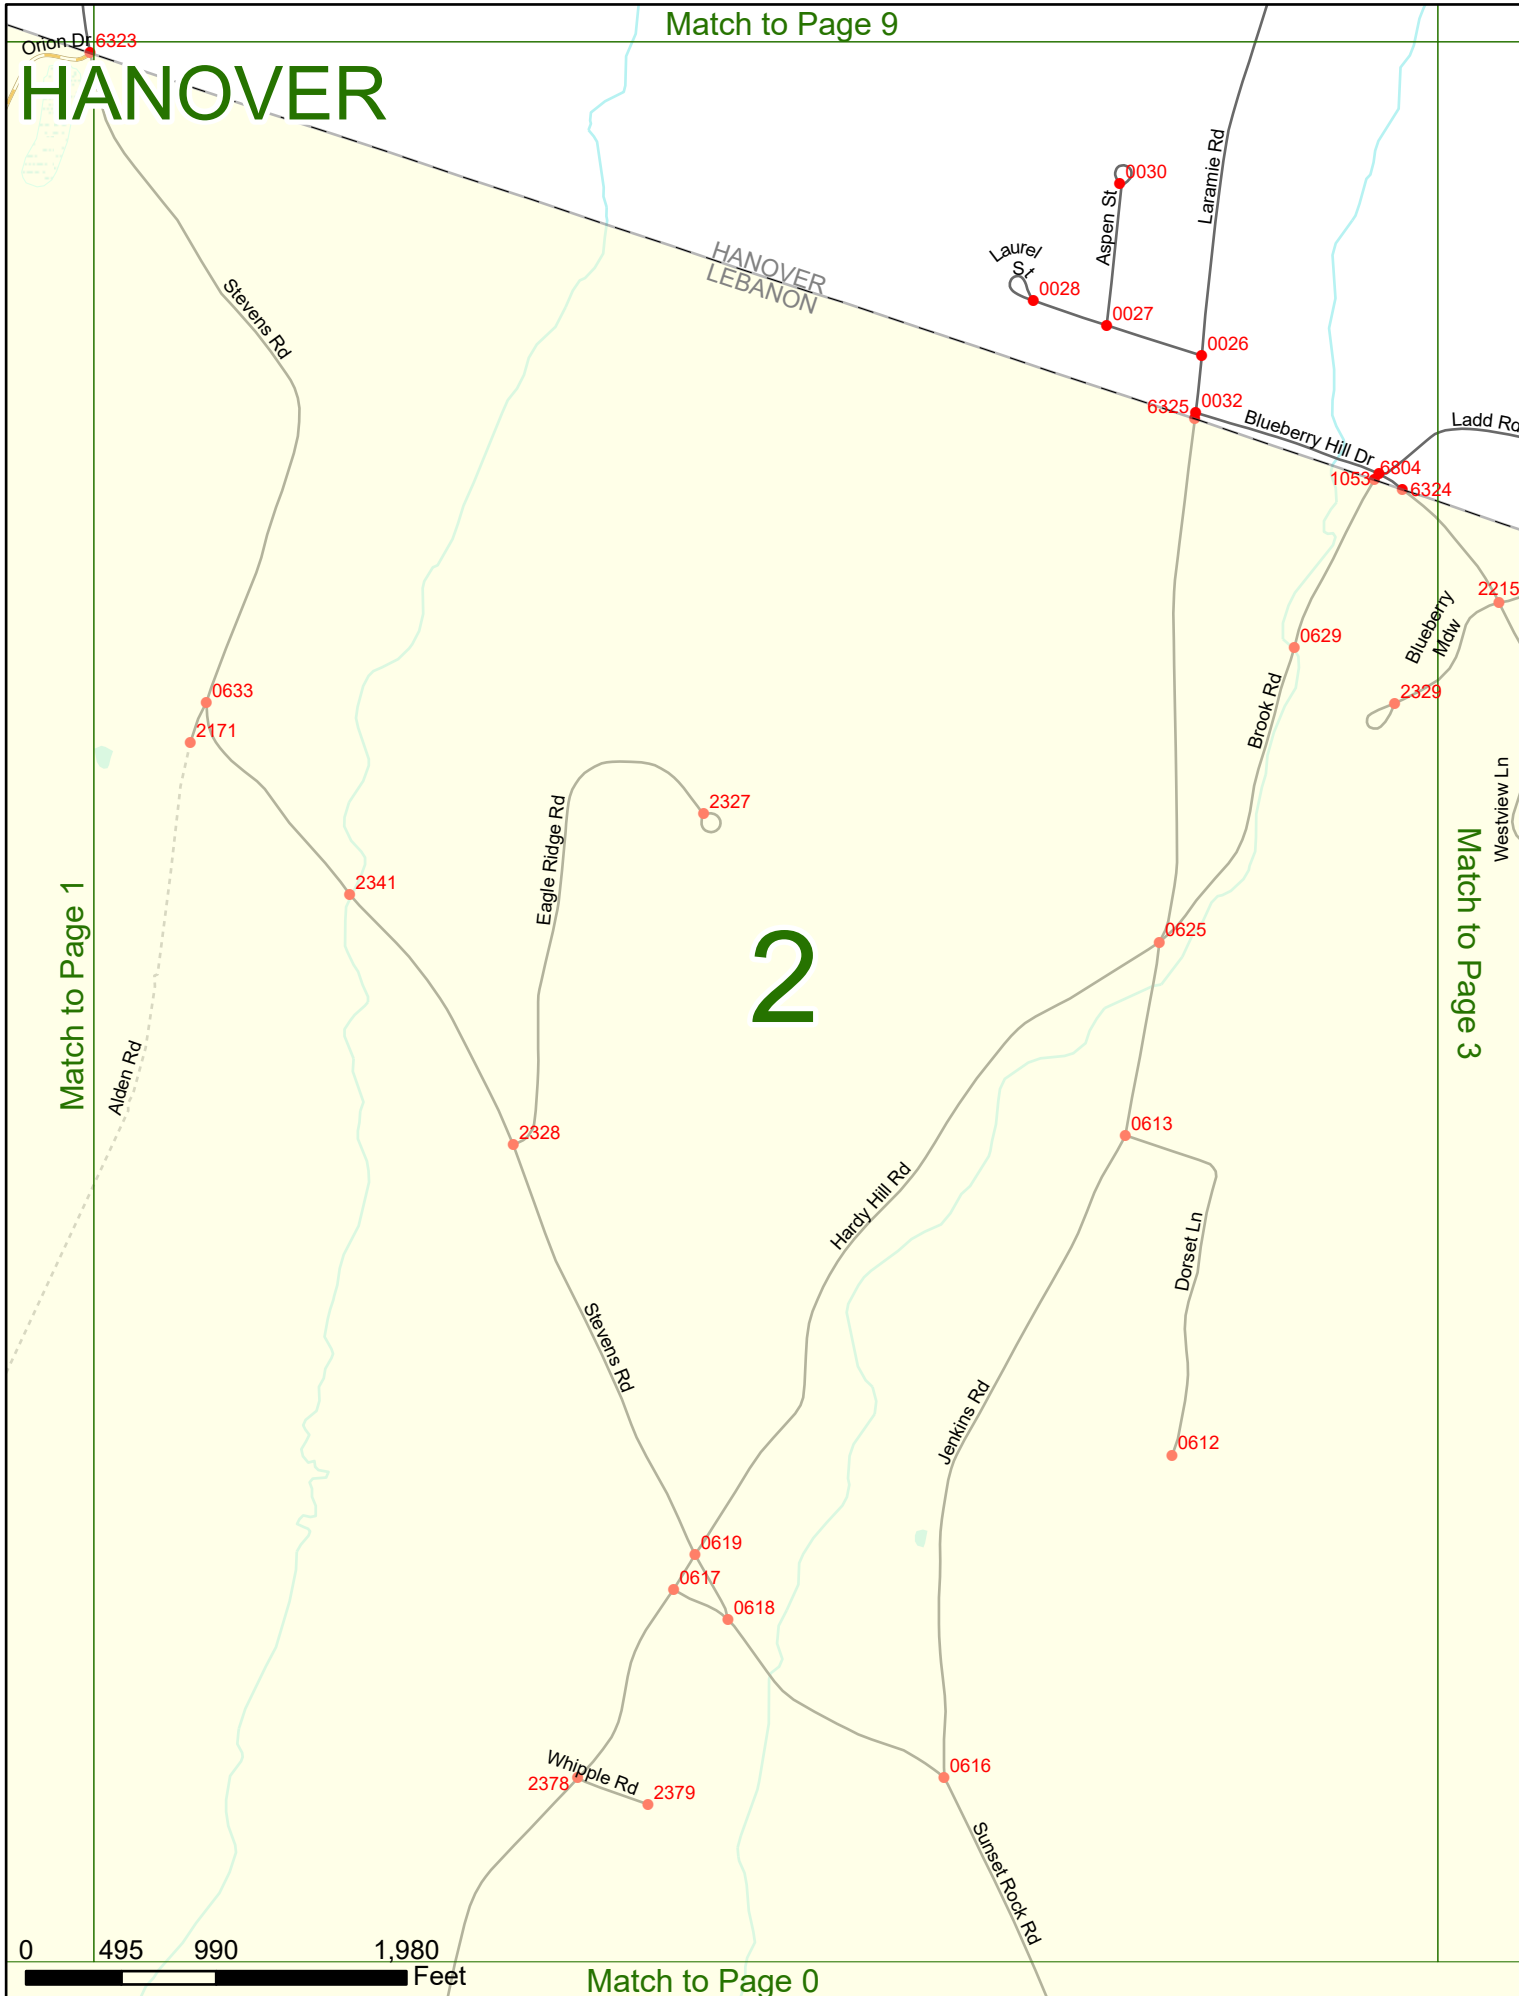

HANOVER

HANOVER
LEBANON

2

Match to Page 1

Match to Page 3

0 495 990 1,980 Feet

Match to Page 0

HANOVER