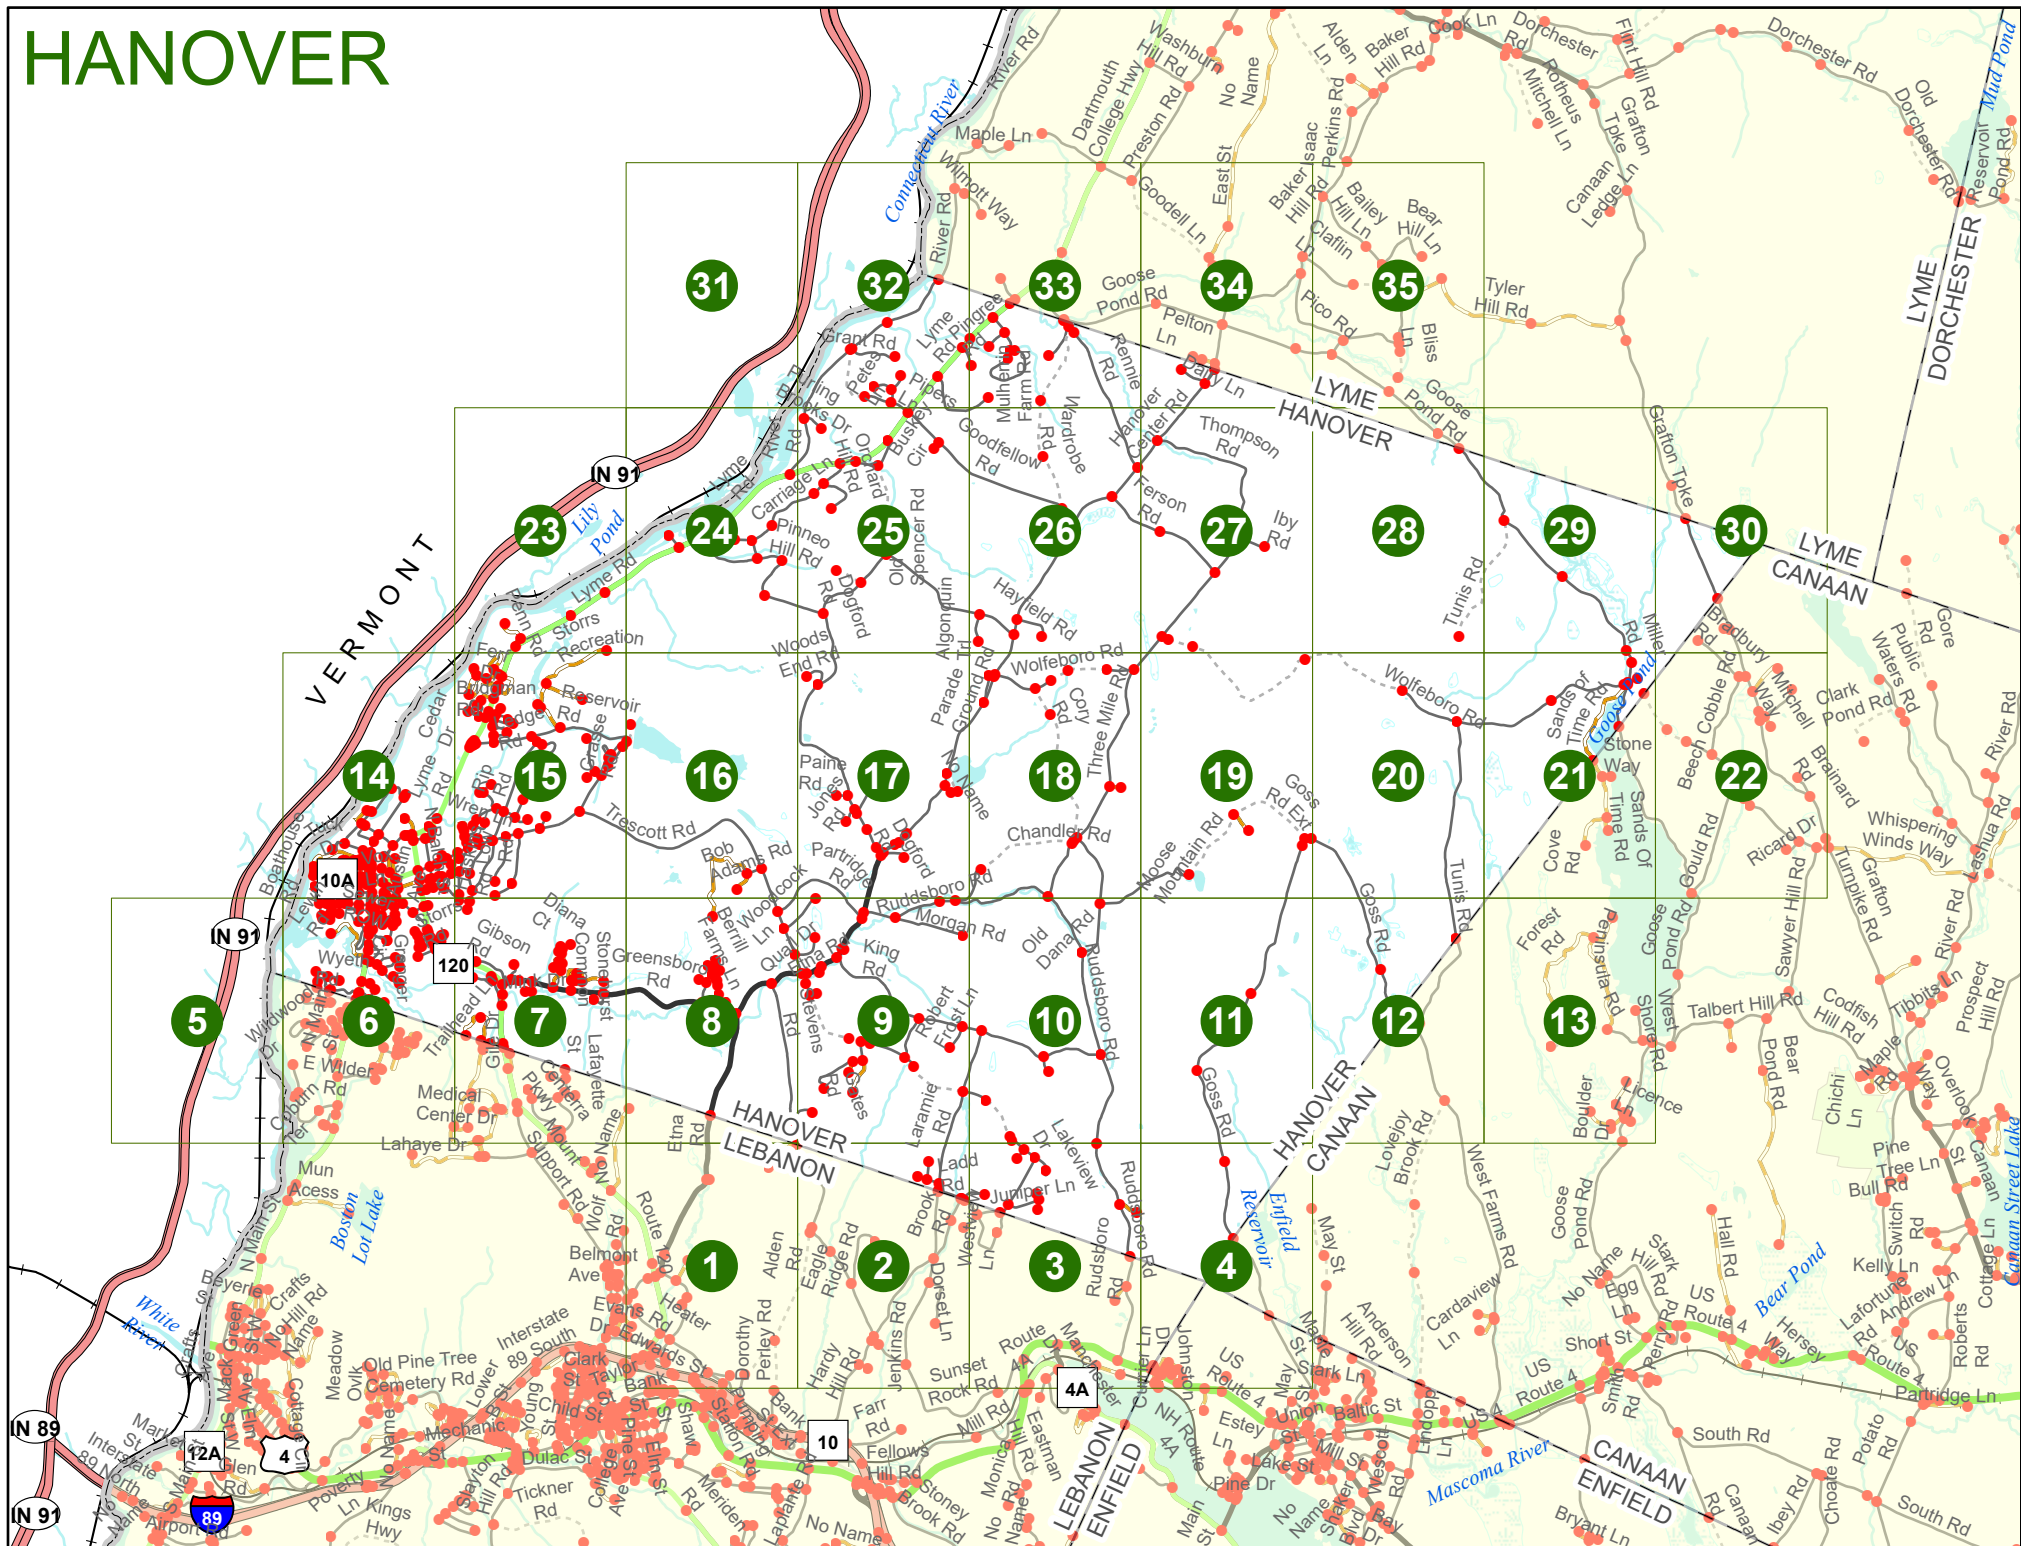

NHDOT will accept crash locations based on the State of NH Uniform Police Traffic Accident Report.

Crash occurred on:

Option 1 Street Address
 123 Main Street

Option 2 Route No and/or Distance from NESW Intesecting Road, Bridge,
 Street name Intersecting Street Town/County line
 Main Street 500 E Oak Street

Option 3 First Node Distance from First Node Second Node
 515 212 632

Option 4 Route No and/or Mile Marker on Interstate Only NESW Mile (Marker)
 Street name
 189S 700 feet S 36.8

Option 3 – Example

Street Name Loudon Road
First Node 803
Distance from First Node 318 Ft
Second Node 813

HANOVER

HANOVER

1

Match to Page 0

Match to Page 2

Match to Page 0

0 495 990 feet

Match to Page 9