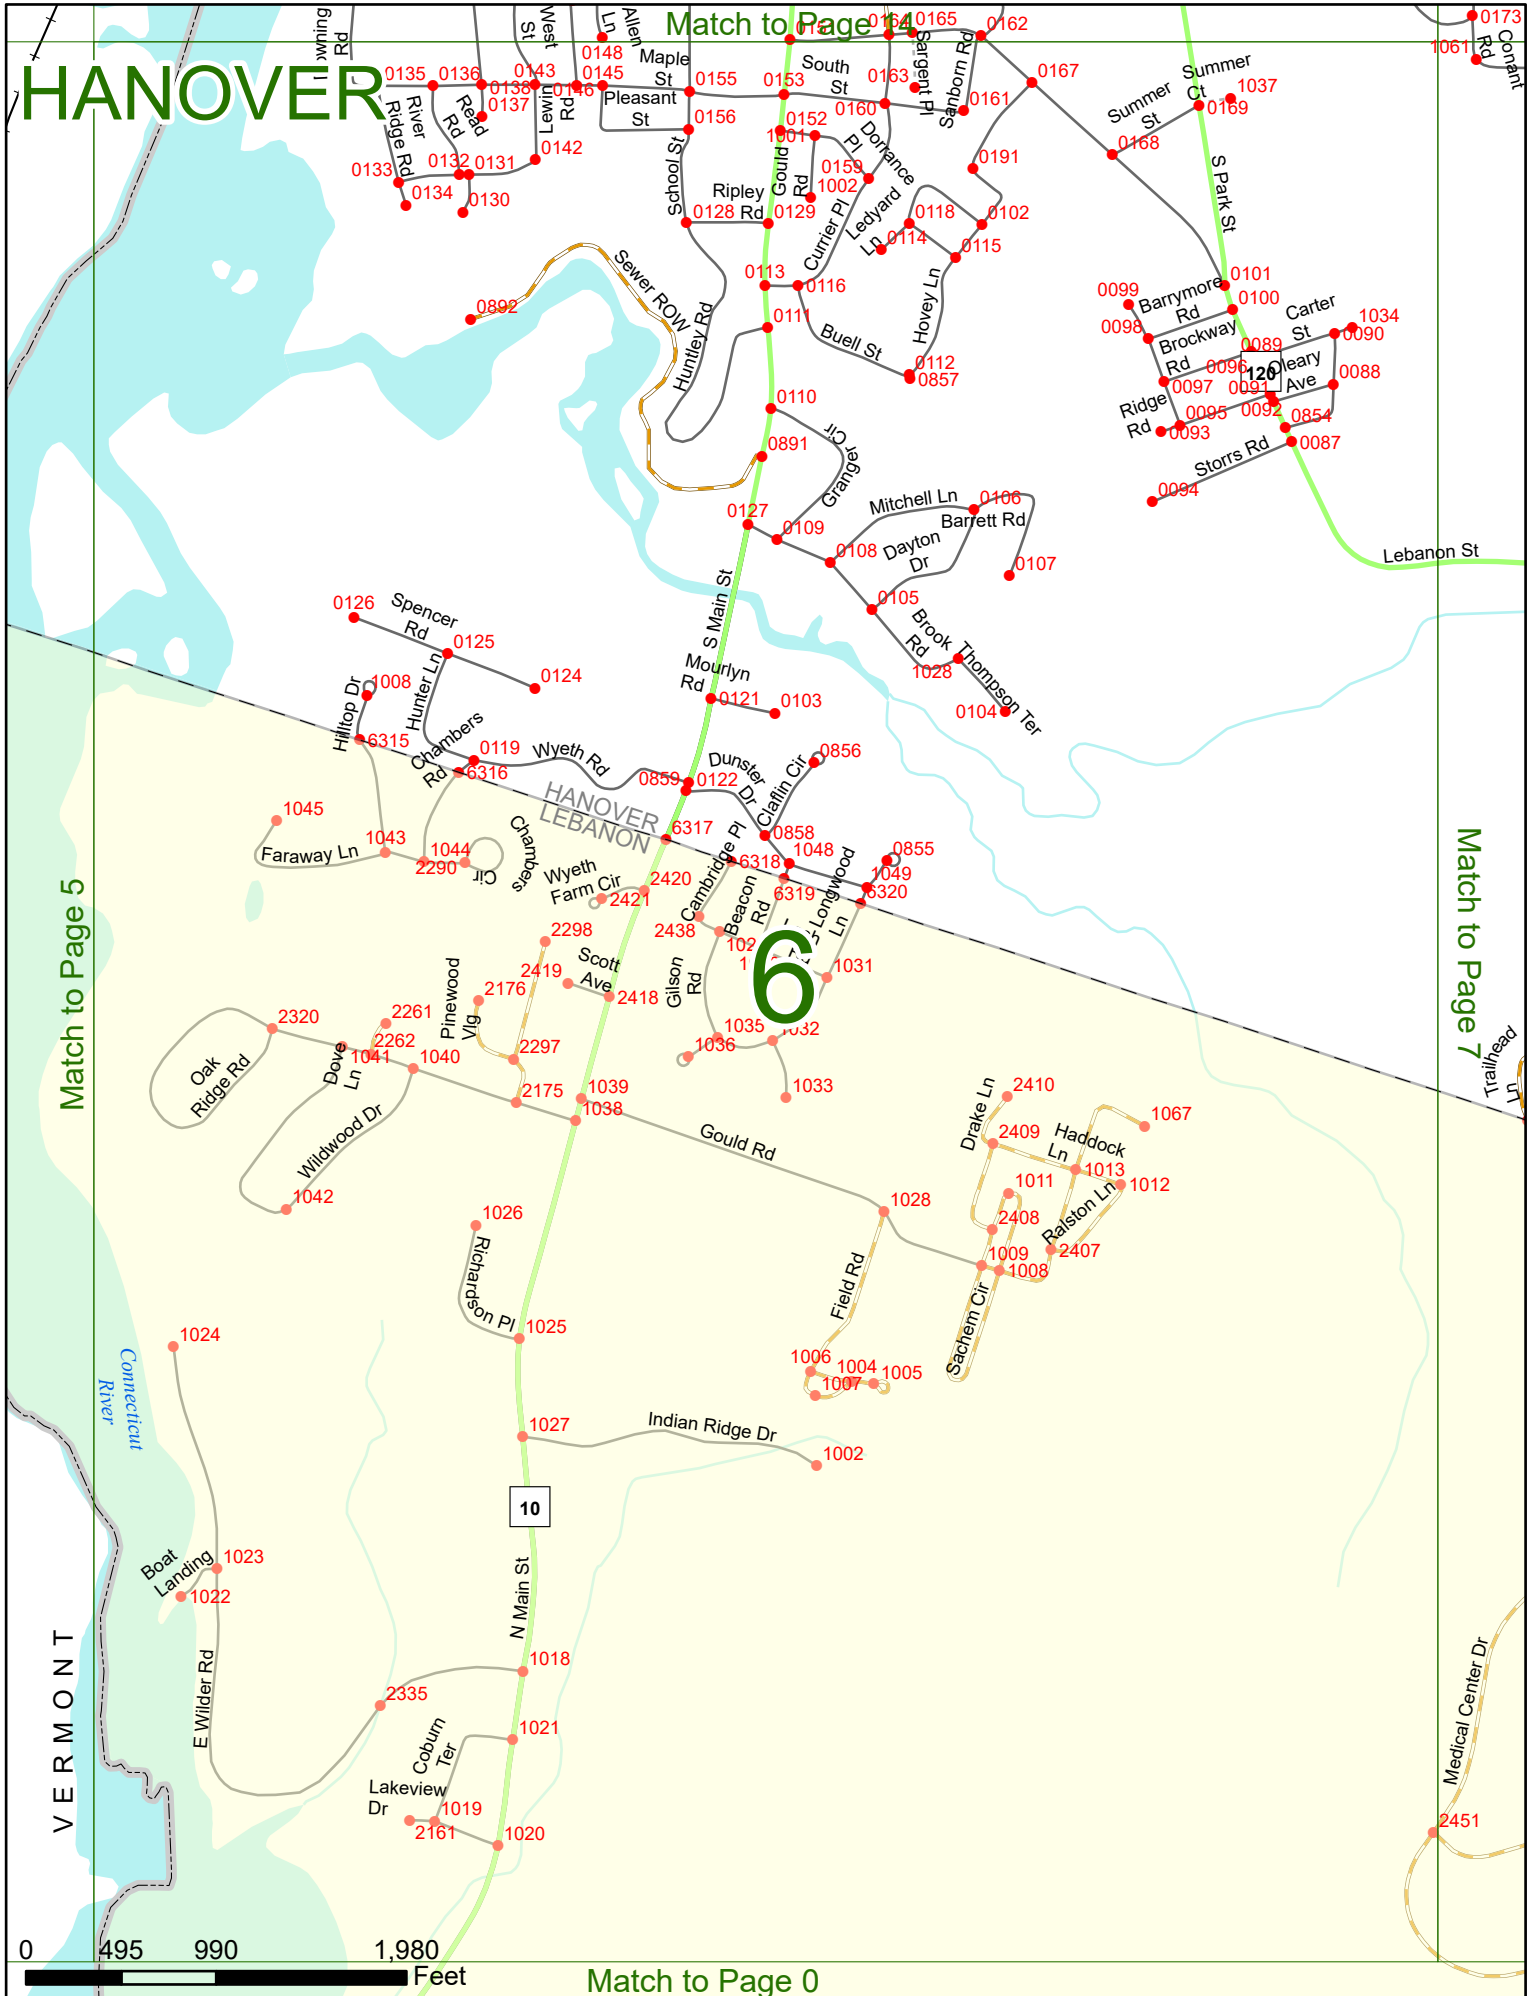

HANOVER

Match to Page 4

Match to Page 5

Match to Page 7

Match to Page 0

6