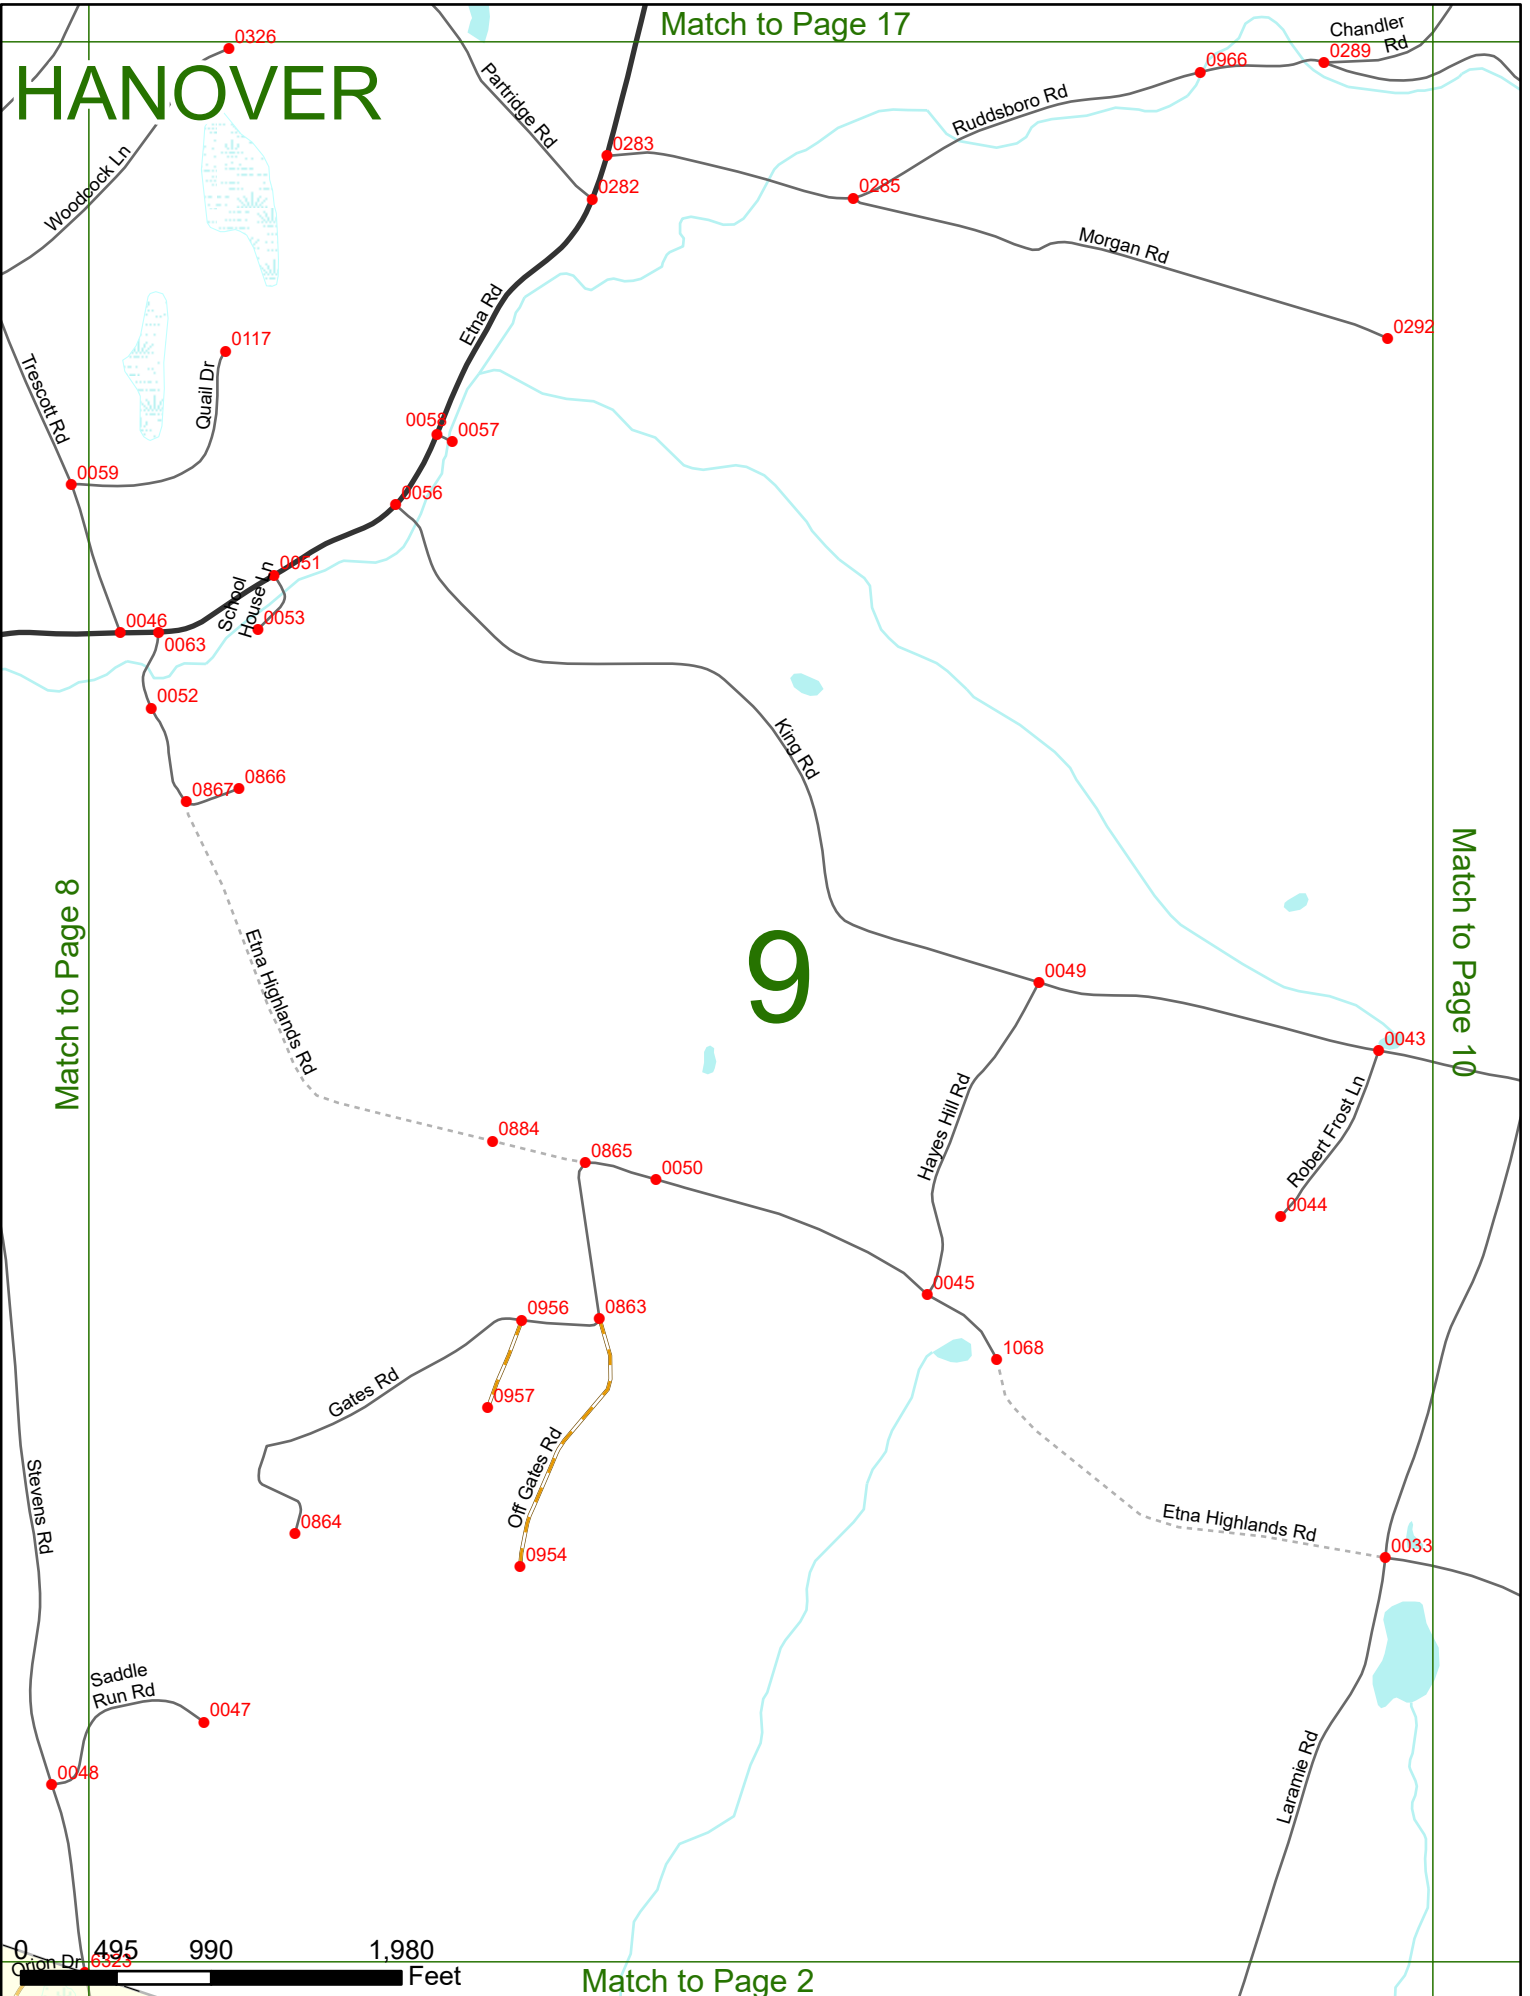

HANOVER

Match to Page 17

Match to Page 10

Match to Page 8

9

Match to Page 2