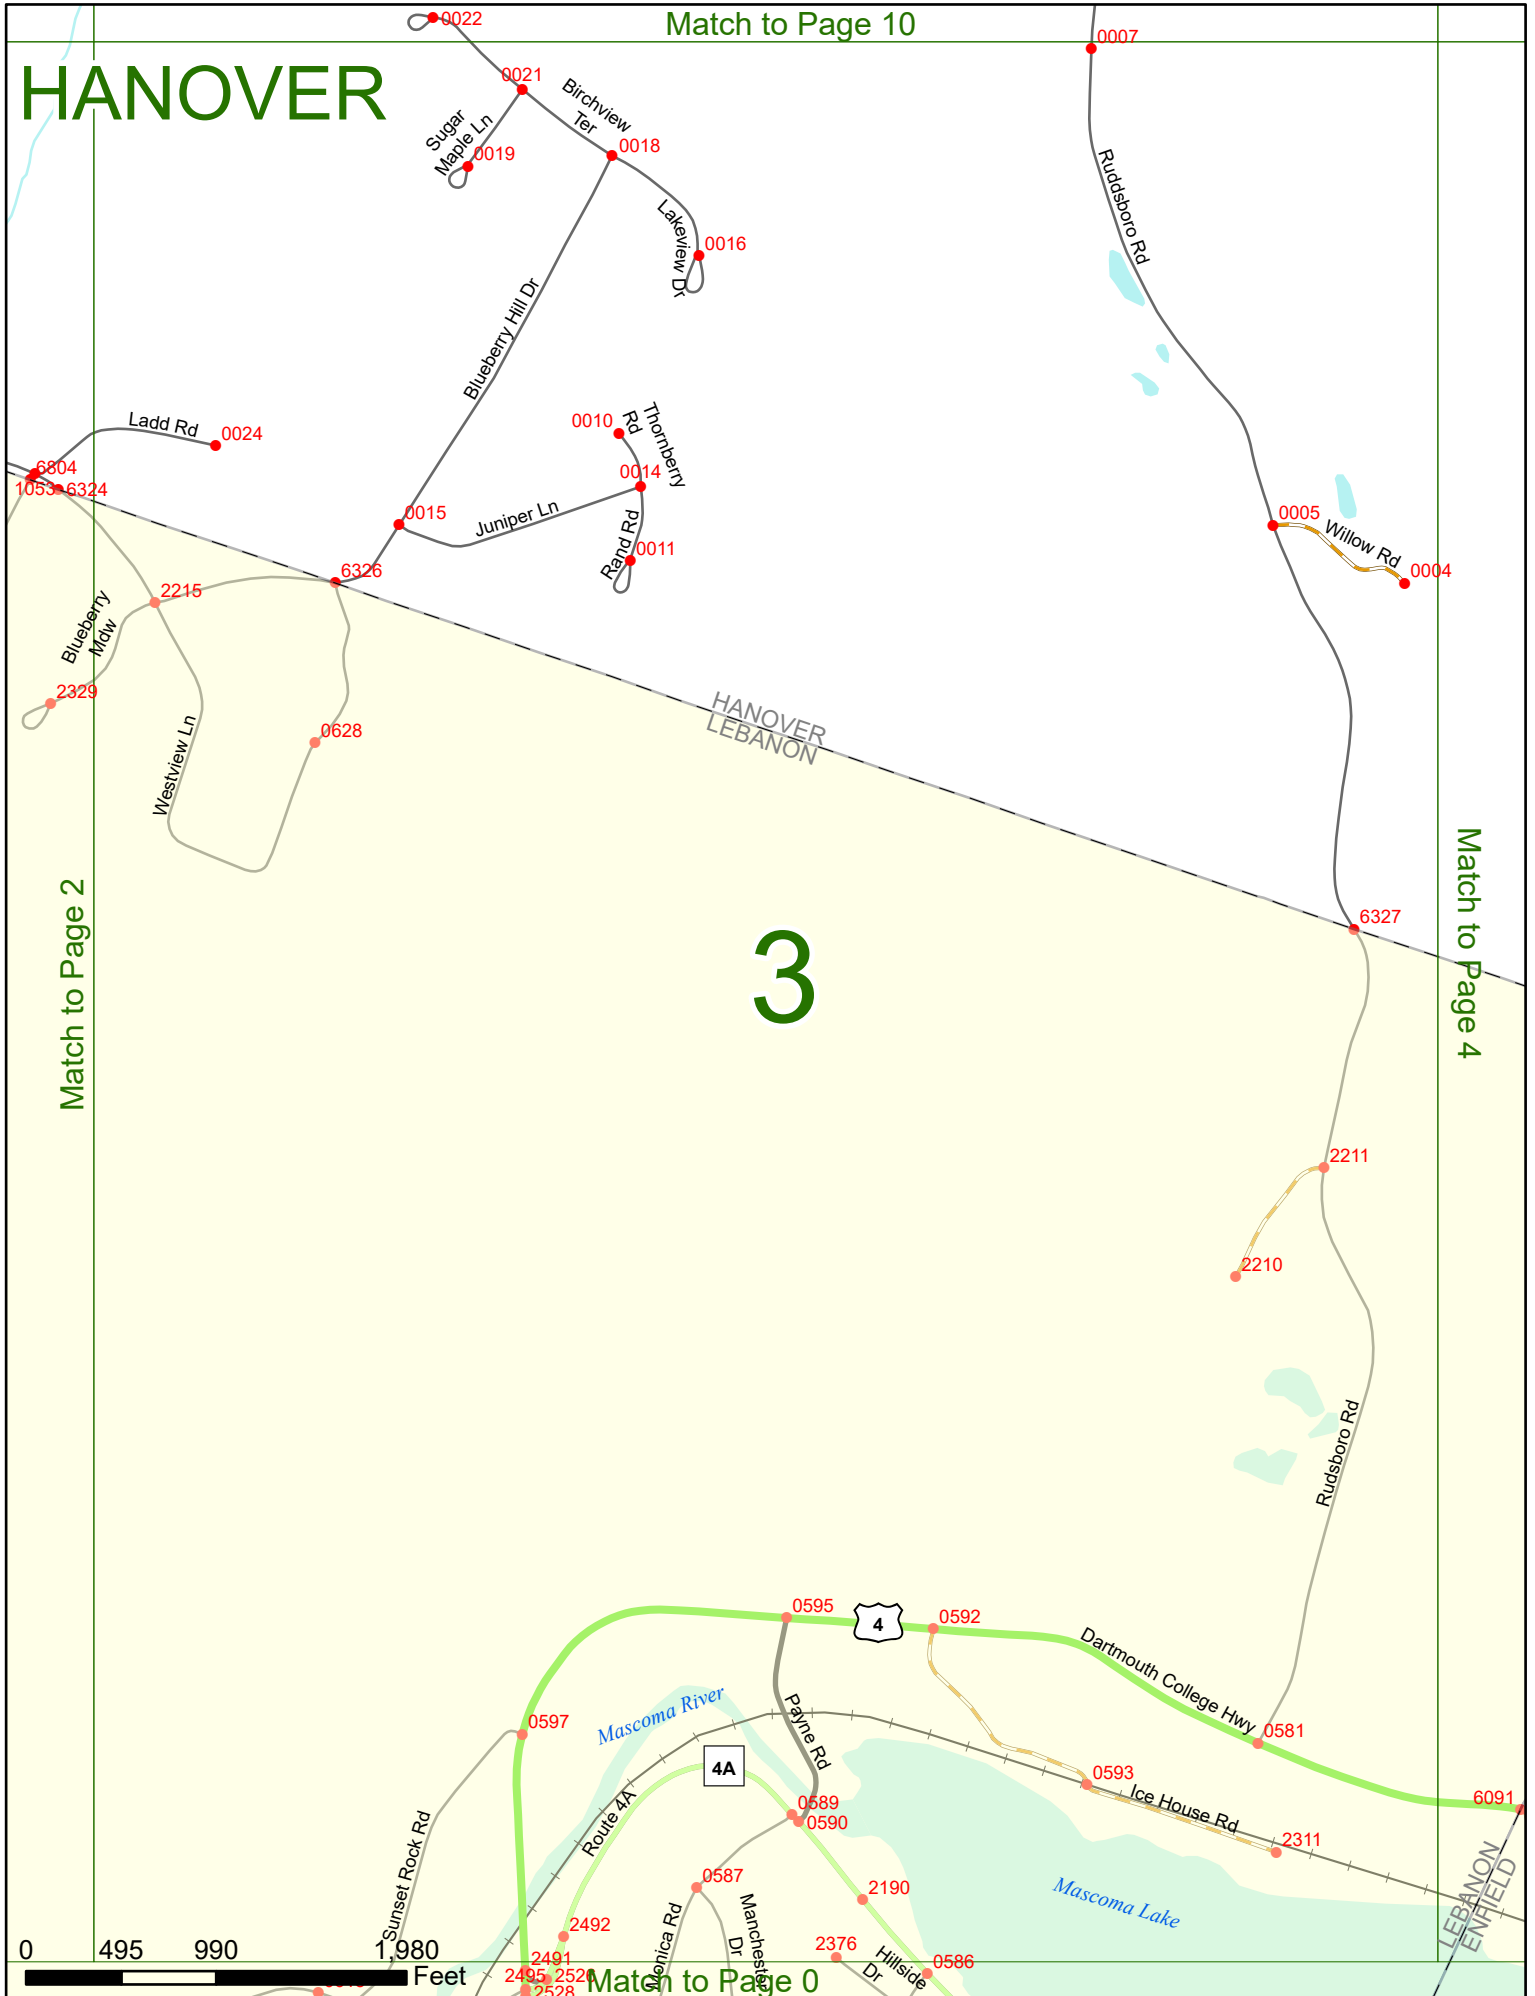

HANOVER

Match to Page 10

Match to Page 2

Match to Page 4

3

Match to Page 0