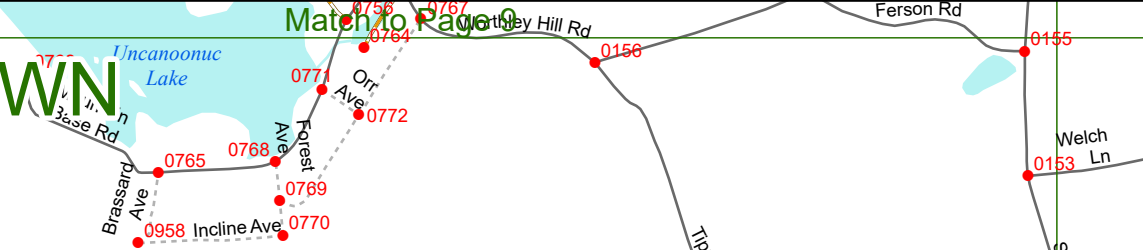

GOFFSTOWN

Match to Page 3

Match to Page 2

Match to Page 4

3

GOFFSTOWN
BEDFORD

Match to Page 0