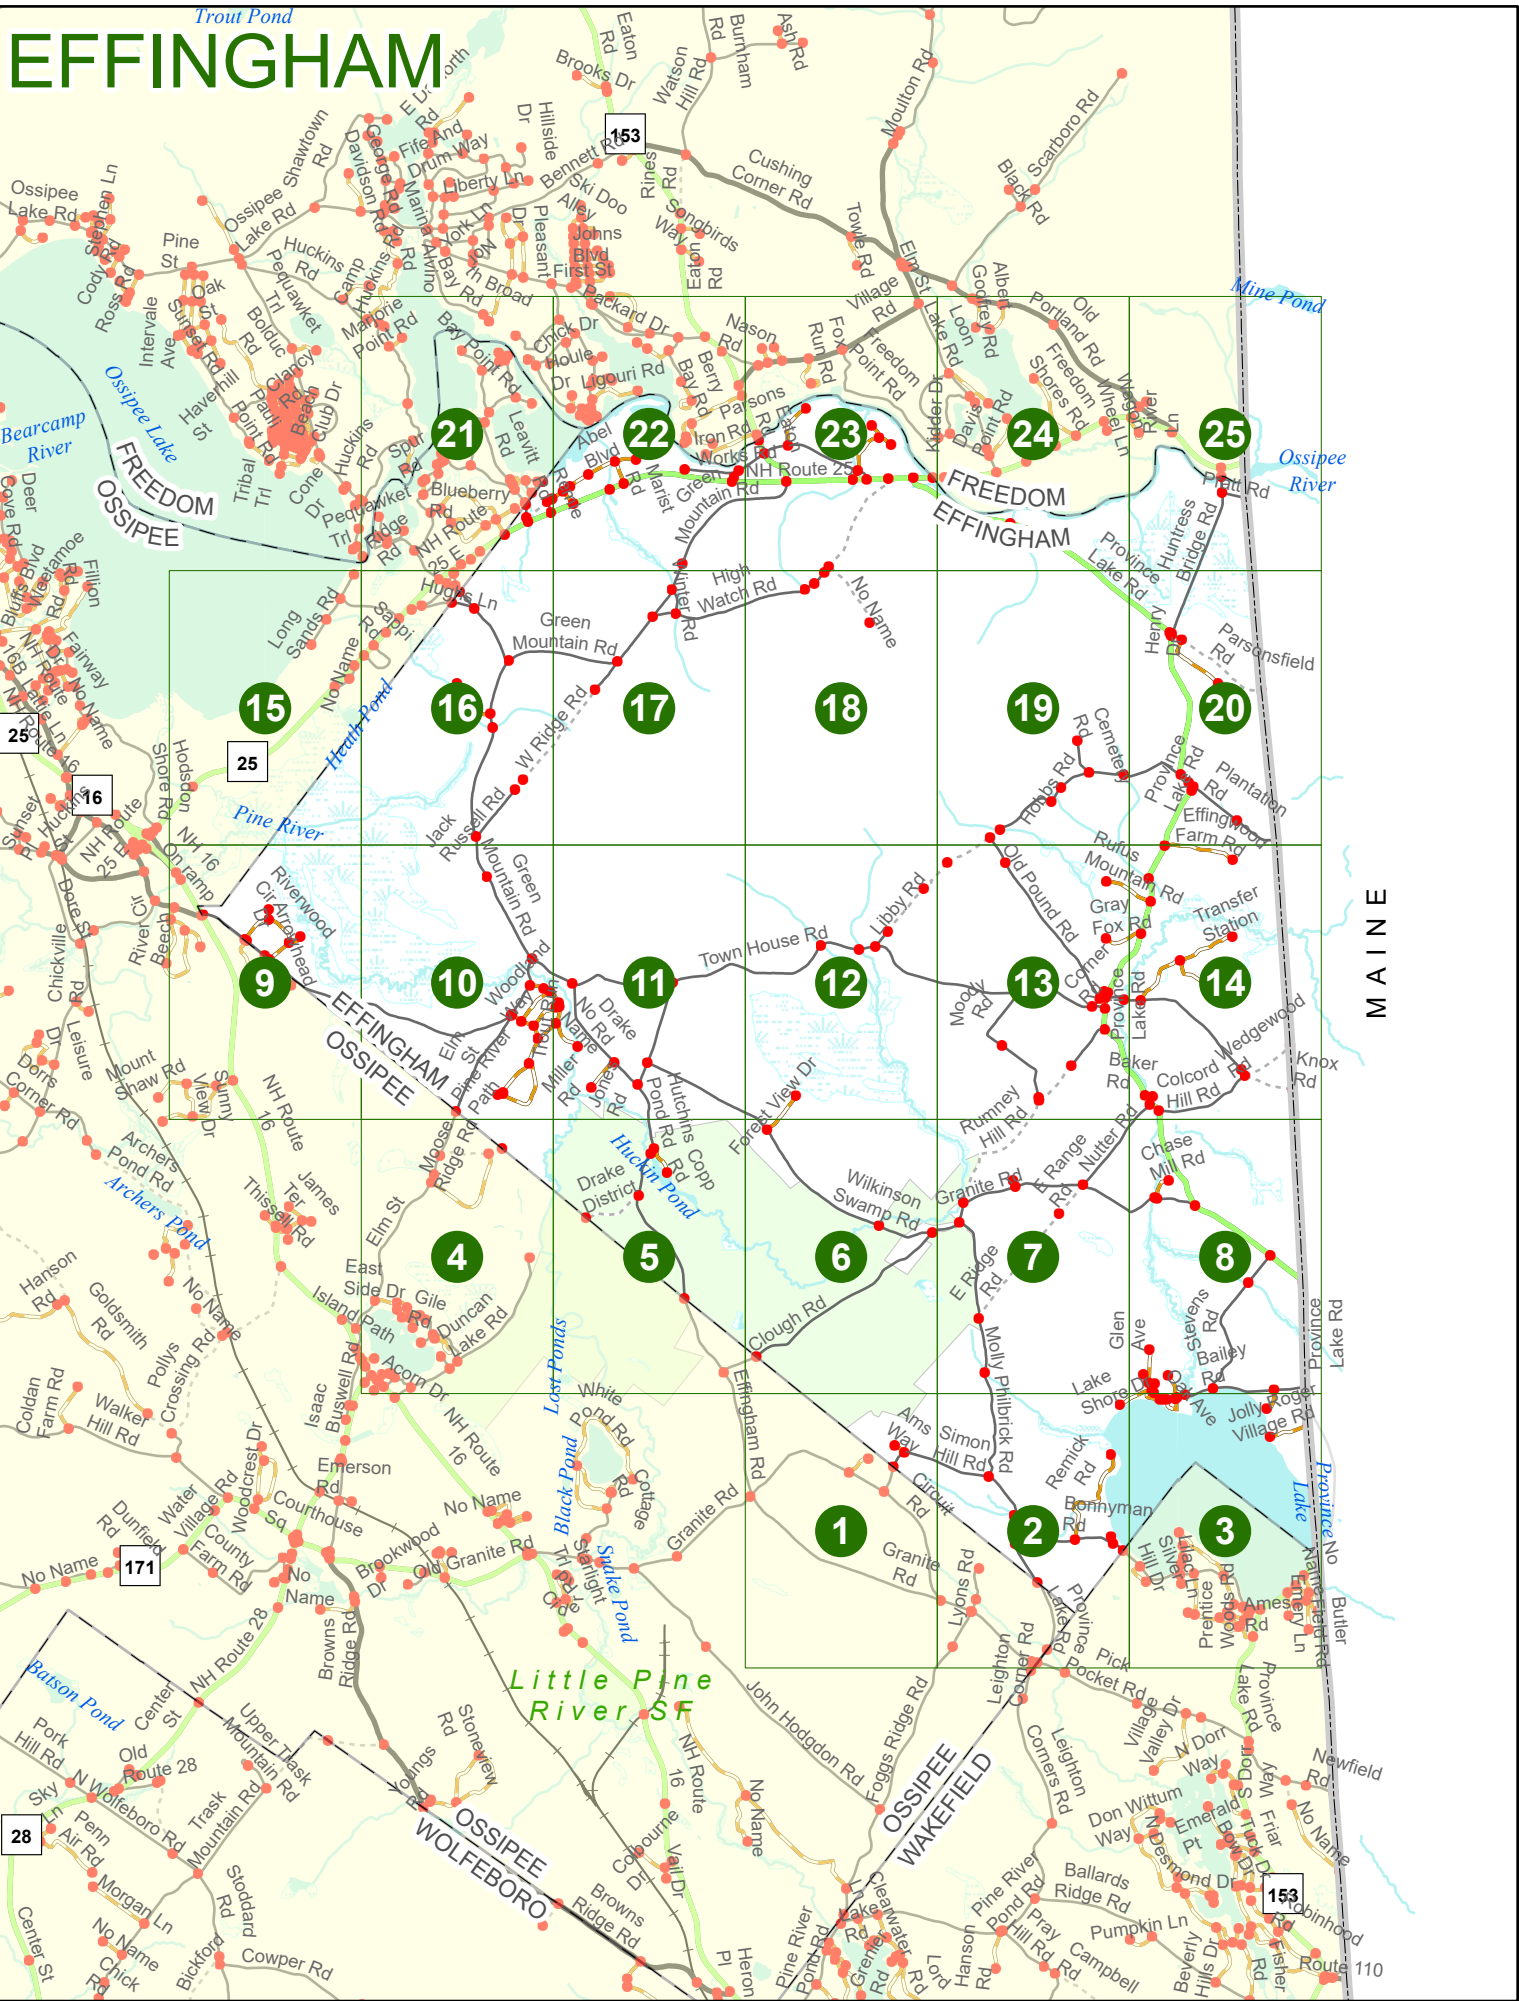

NHDOT will accept crash locations based on the State of NH Uniform Police Traffic Accident Report.

Crash occurred on:

Option 1 Street Address
 123 Main Street

Option 2 Route No and/or Distance from NESW Intesecting Road, Bridge,
 Street name Intersecting Street Town/County line
 Main Street 500 E Oak Street

Option 3 First Node Distance from First Node Second Node
 515 212 632

Option 4 Route No and/or Mile Marker on Interstate Only NESW Mile (Marker)
 Street name
 189S 700 feet S 36.8

Option 3 – Example

Street Name Loudon Road
First Node 803
Distance from First Node 318 Ft
Second Node 813