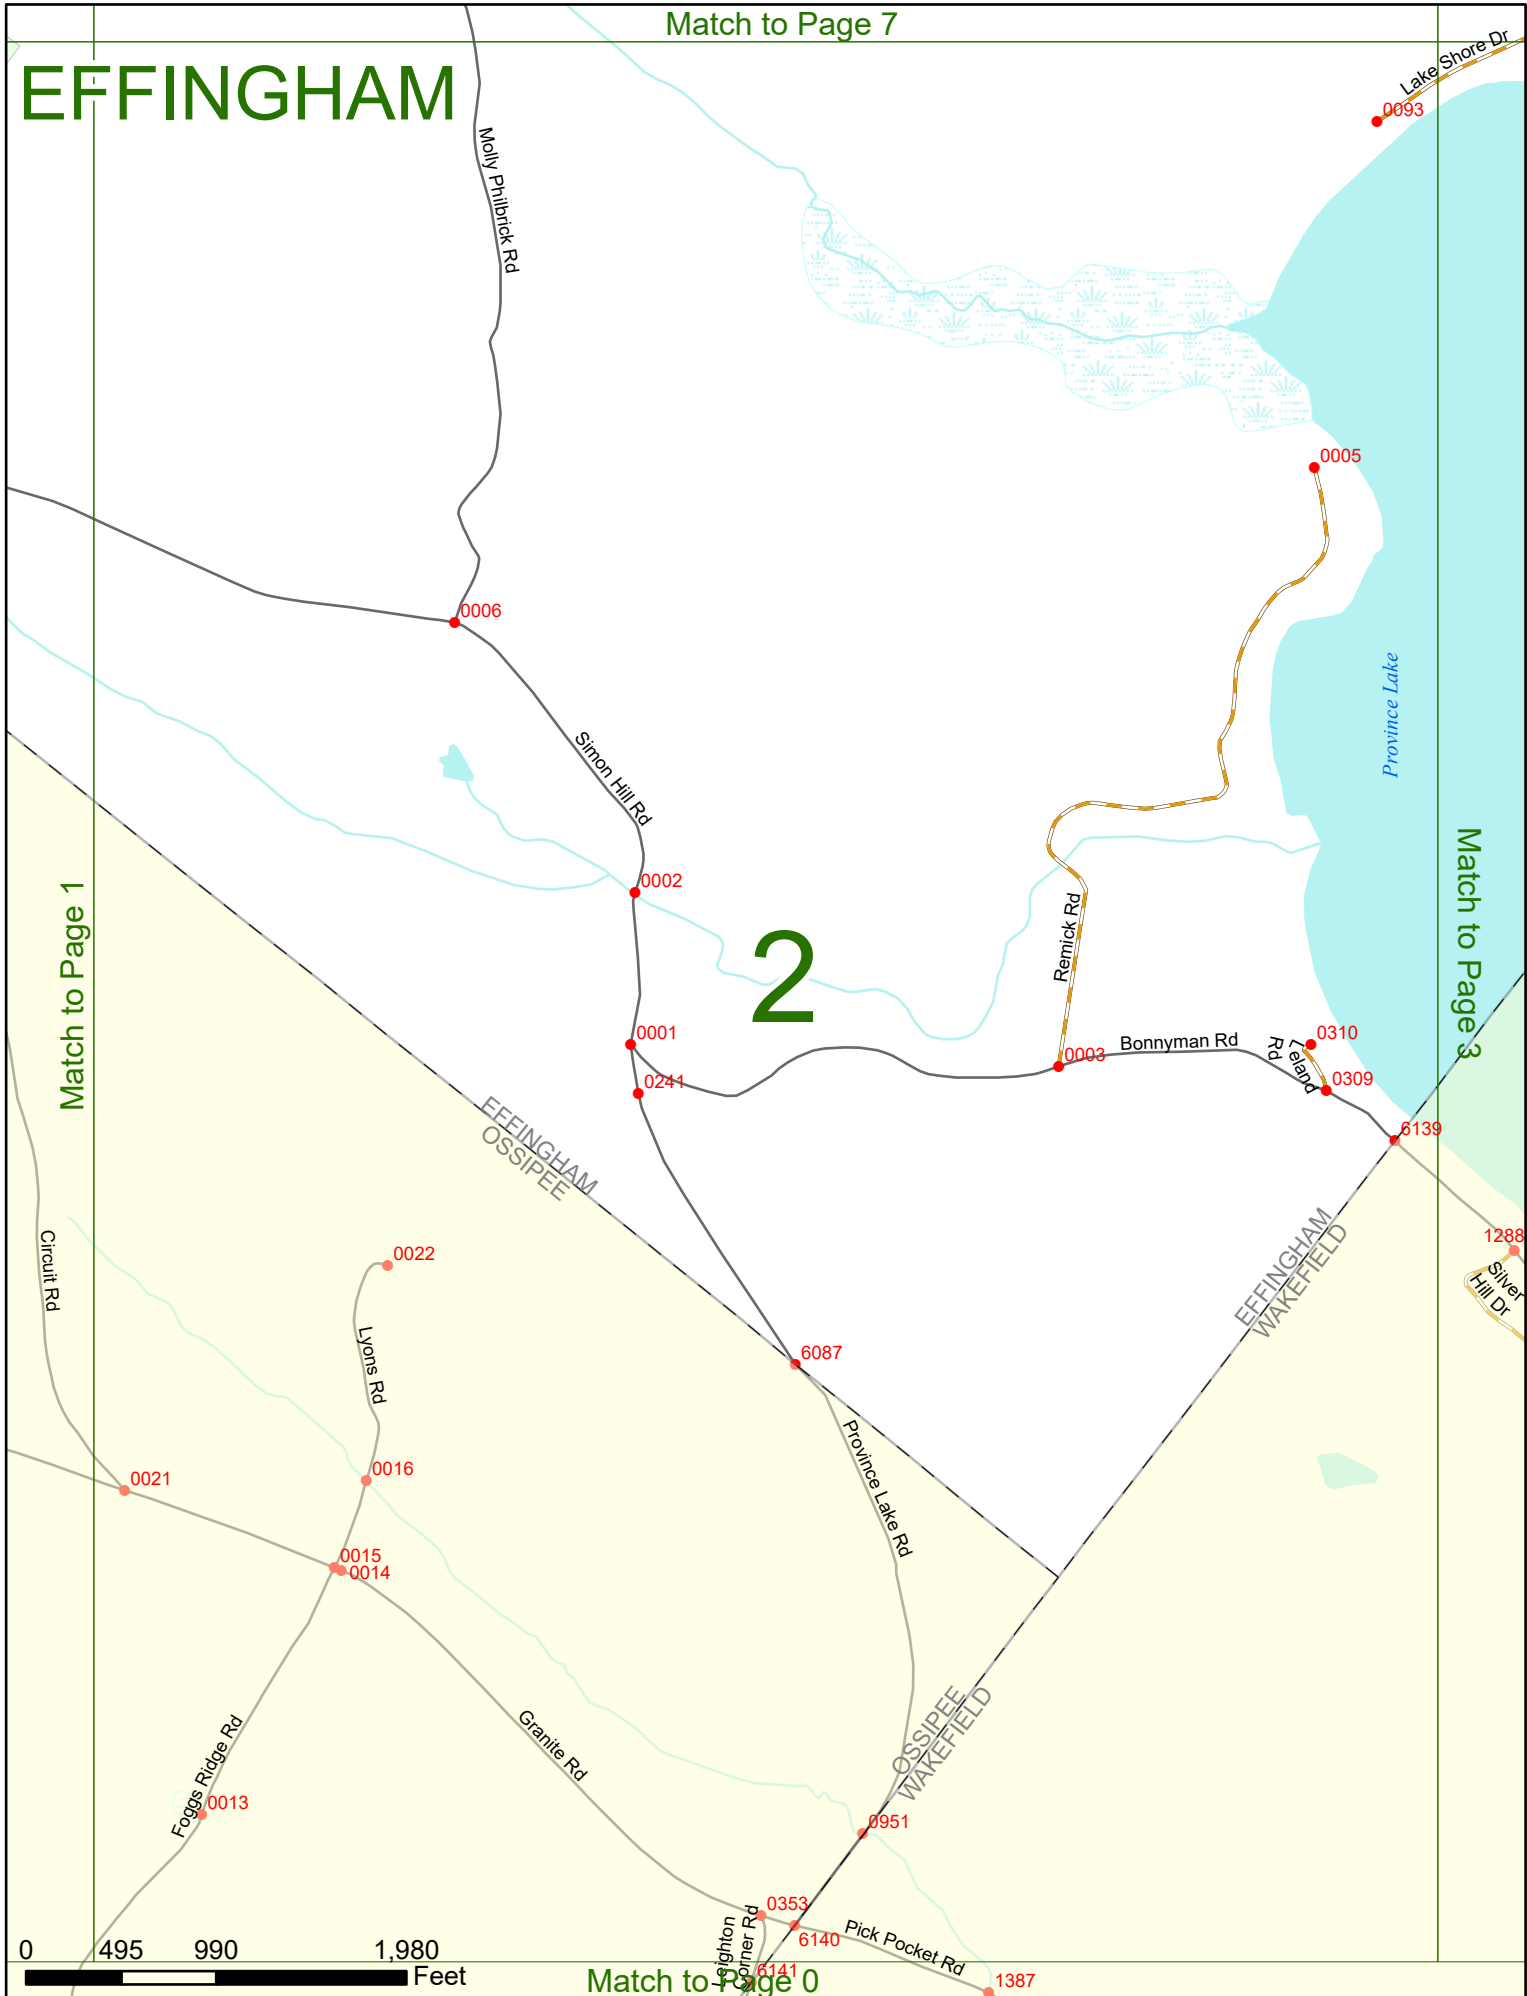

Match to Page 7

EFFINGHAM

Molly Philbrick Rd

Lake Shore Dr

Province Lake

2

Match to Page 1

Match to Page 3

Simon Hill Rd

Remick Rd

Bonnyman Rd

Island Rd

EFFINGHAM
OSSISPEE

EFFINGHAM
WAKEFIELD

Circuit Rd

Lyons Rd

Province Lake Rd

Granite Rd

OSSISPEE
WAKEFIELD

Foggs Ridge Rd

Leighton
Spinner Rd

Pick Pocket Rd

Silver
Hill Dr

0 495 990 1,980 Feet

Match to Page 0

0006

0002

0001

0241

0022

0016

0015

0014

0021

0013

6087

0951

0353

6140

6141

0003

0310

0309

6139

1288

0005

0093

1387