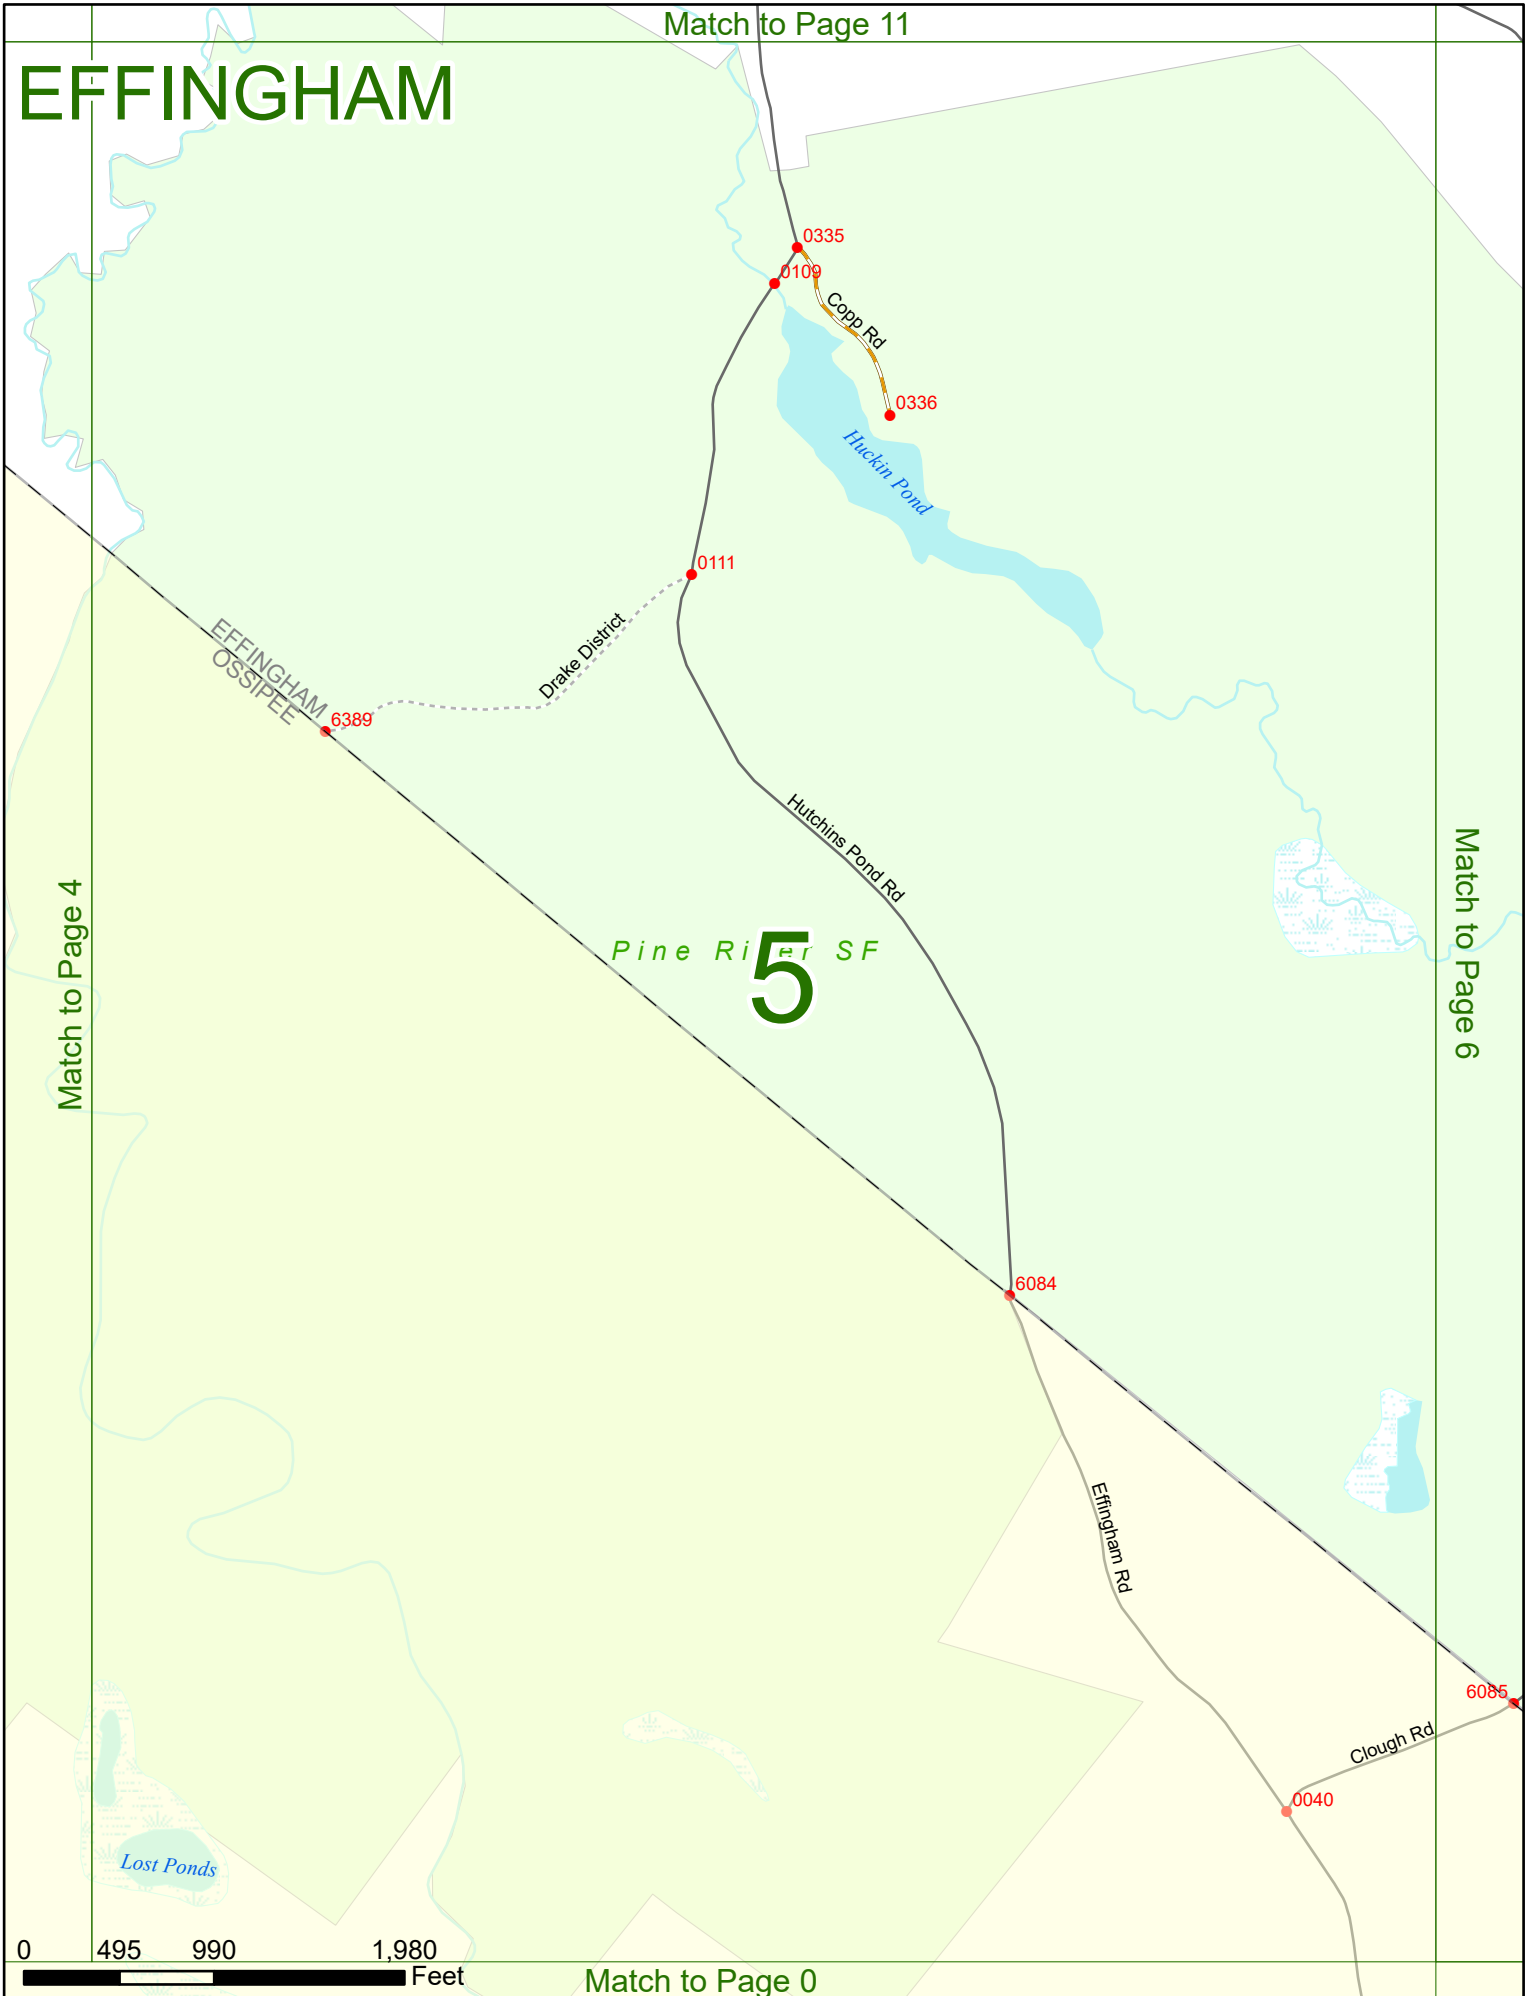

Match to Page 11

EFFINGHAM

Match to Page 4

Match to Page 6

Pine River SF
5

Match to Page 0