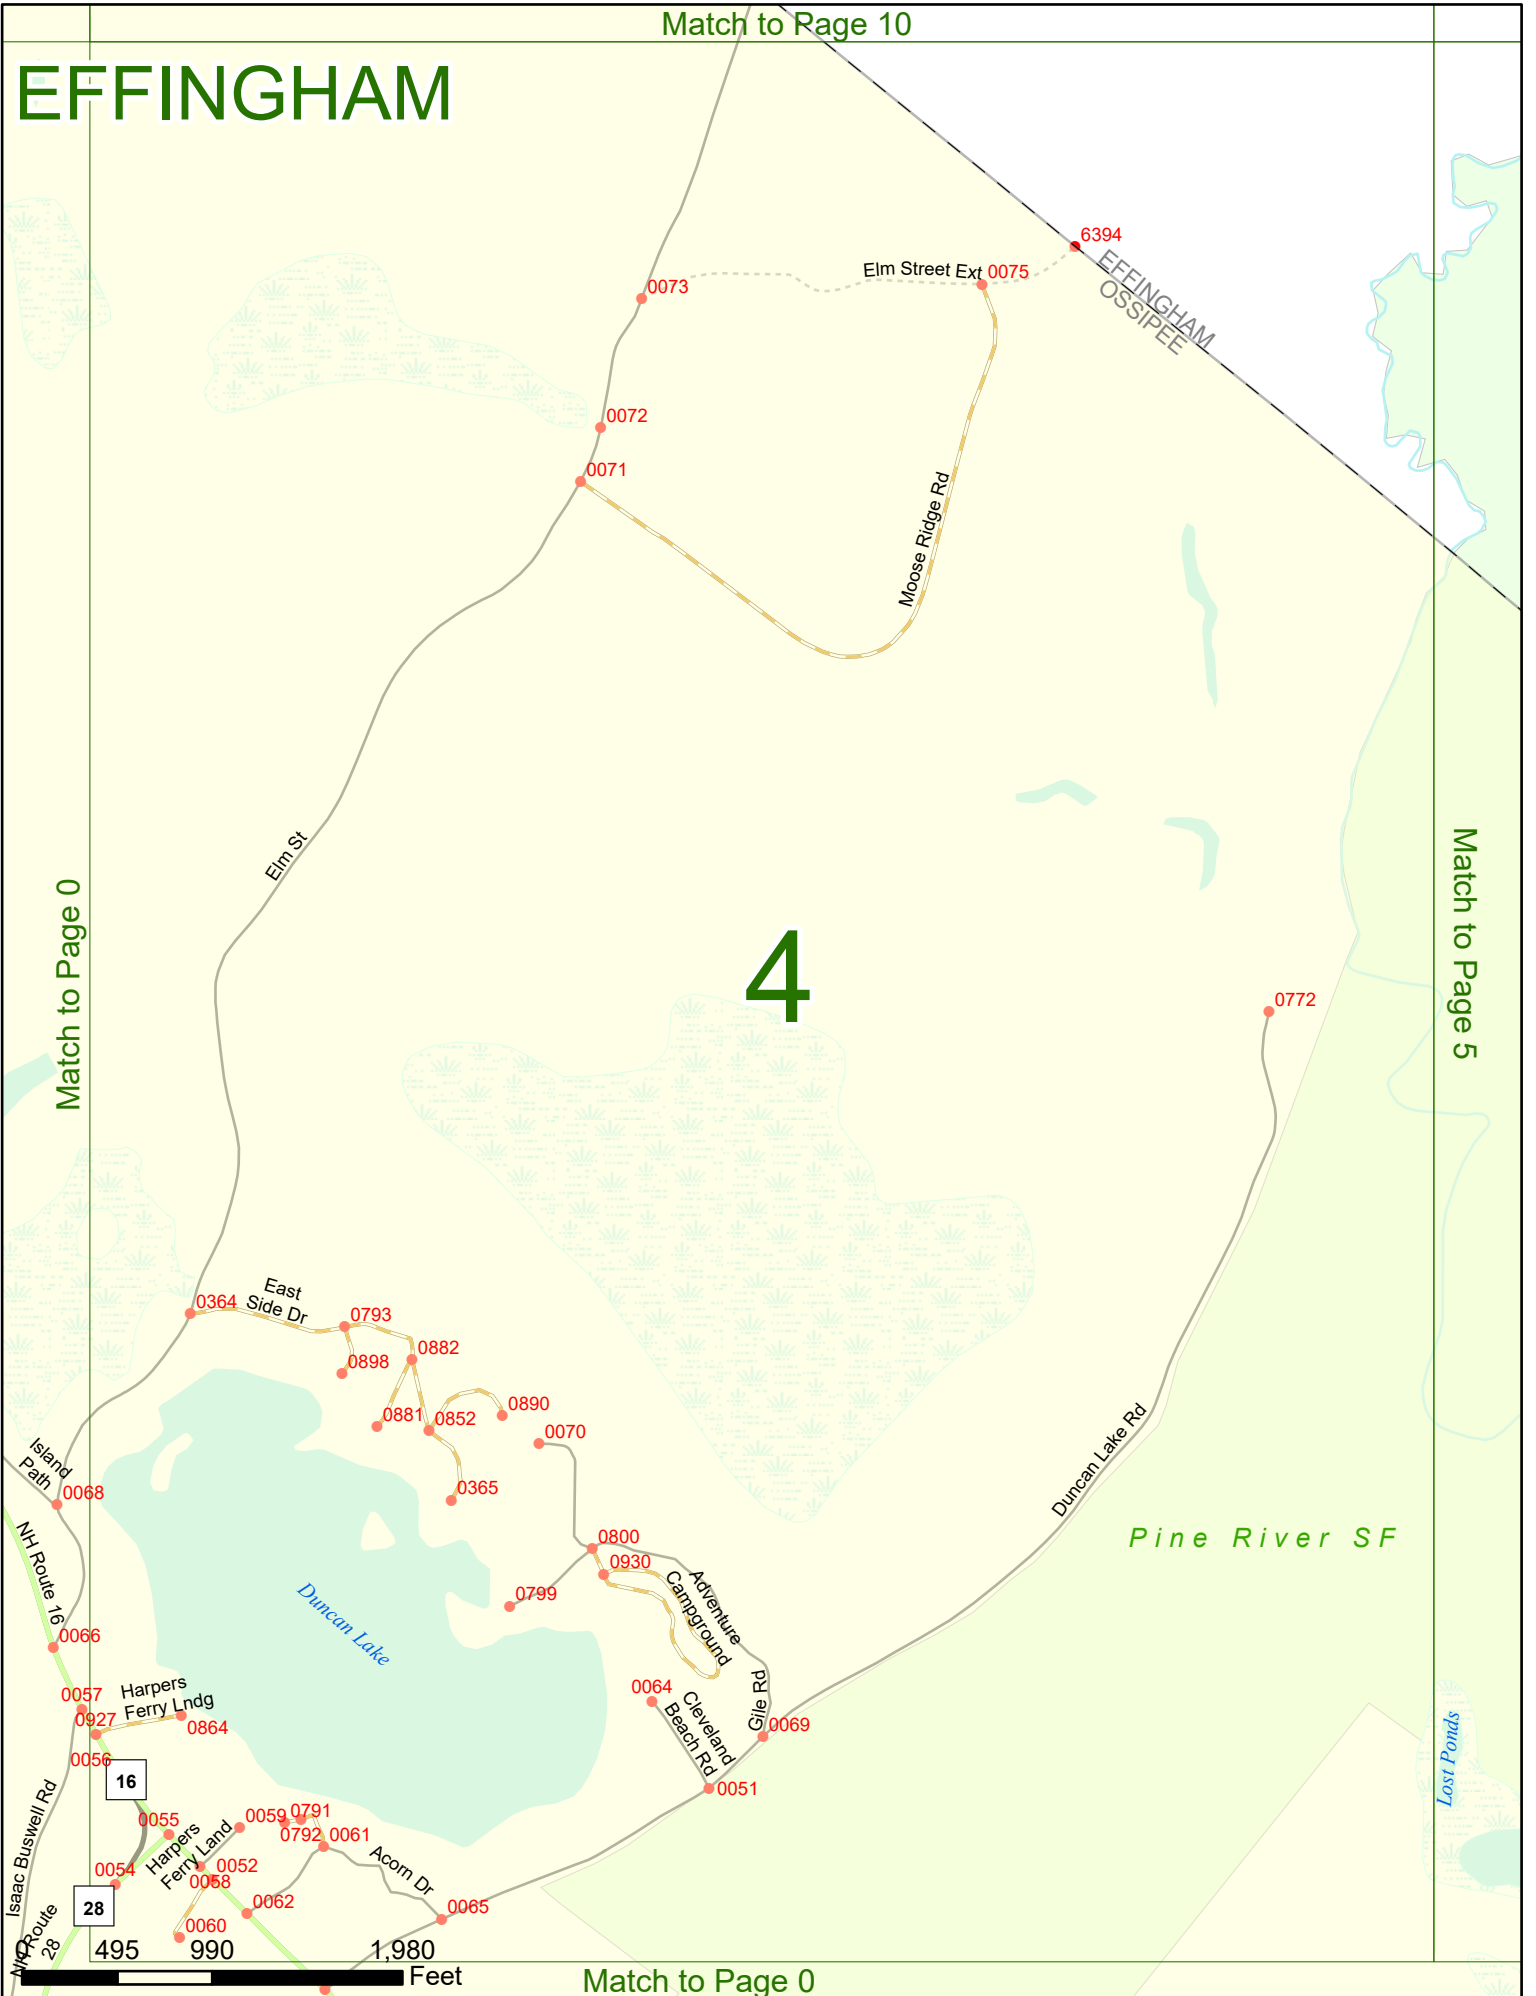

EFFINGHAM

4

NH Route 28
Isaac Buswell Rd

NH Route 16
Island Path

Elm St

Elm Street Ext

Moose Ridge Rd

East Side Dr

Adventure Campground
Cleveland Beach Rd
Gile Pt Rd

Duncan Lake Rd

Pine River SF

Lost Ponds

EFFINGHAM
OSSIPPE

495 990 1,980 Feet