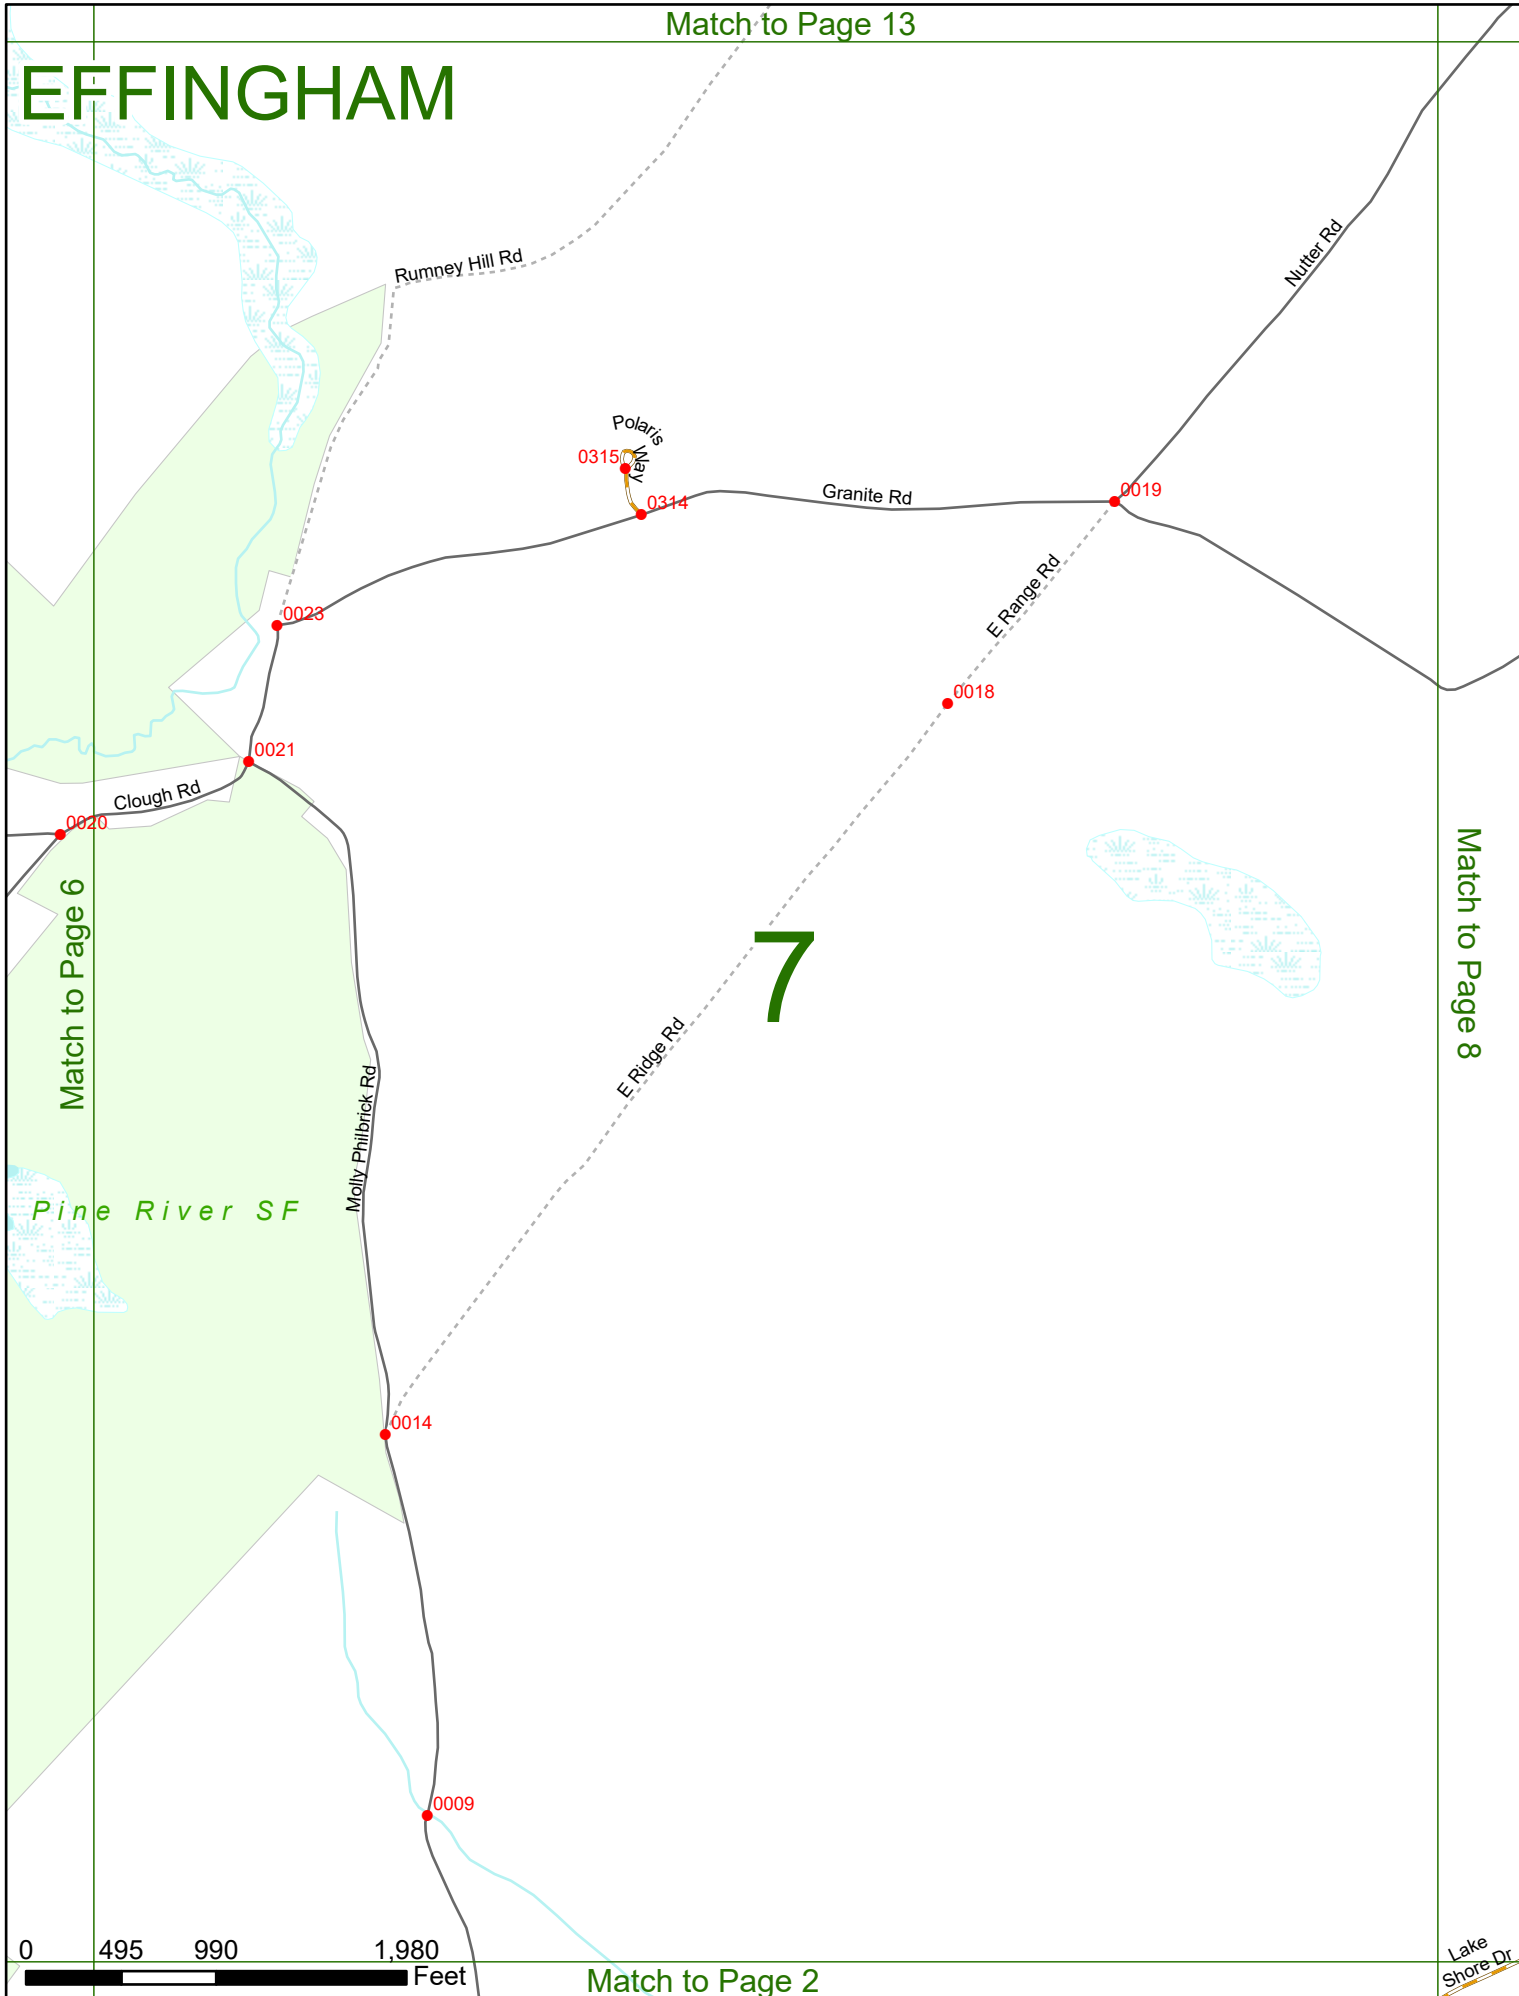

EFFINGHAM

Match to Page 6

Match to Page 8

7

Pine River SF

Match to Page 2

Lake Shore Dr