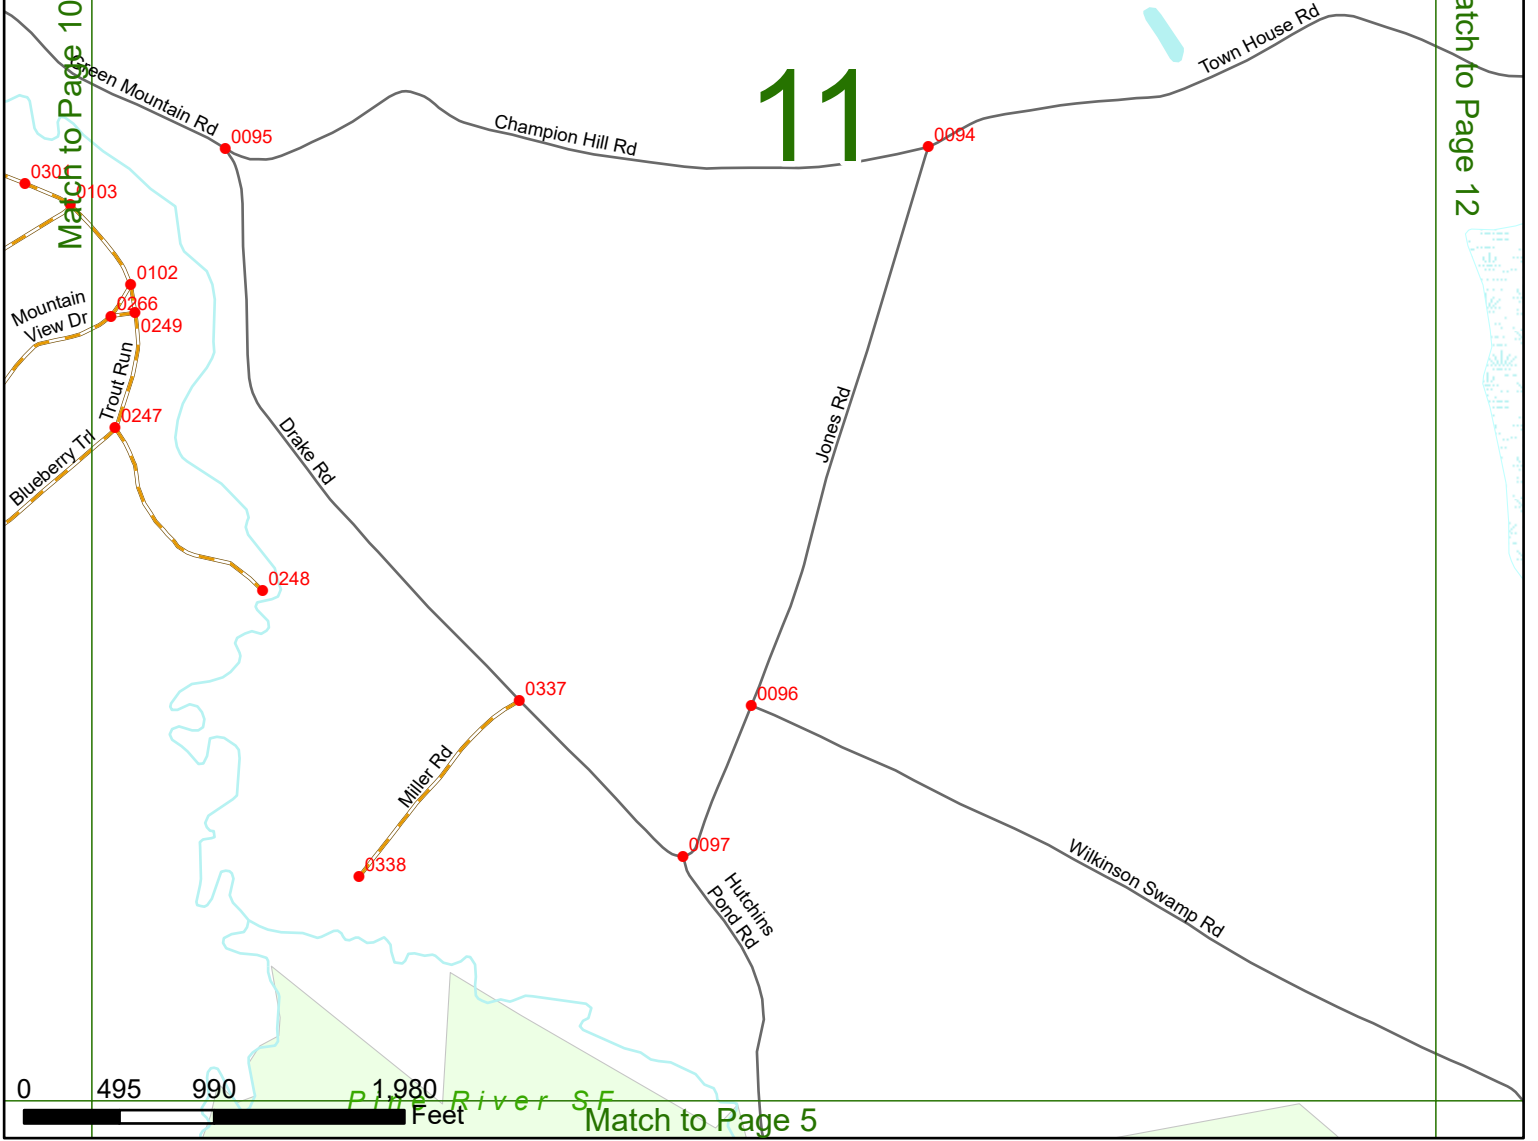

EFFINGHAM

11

Match to Page 10

Match to Page 12

Match to Page 5

0 495 990 1,980 Feet