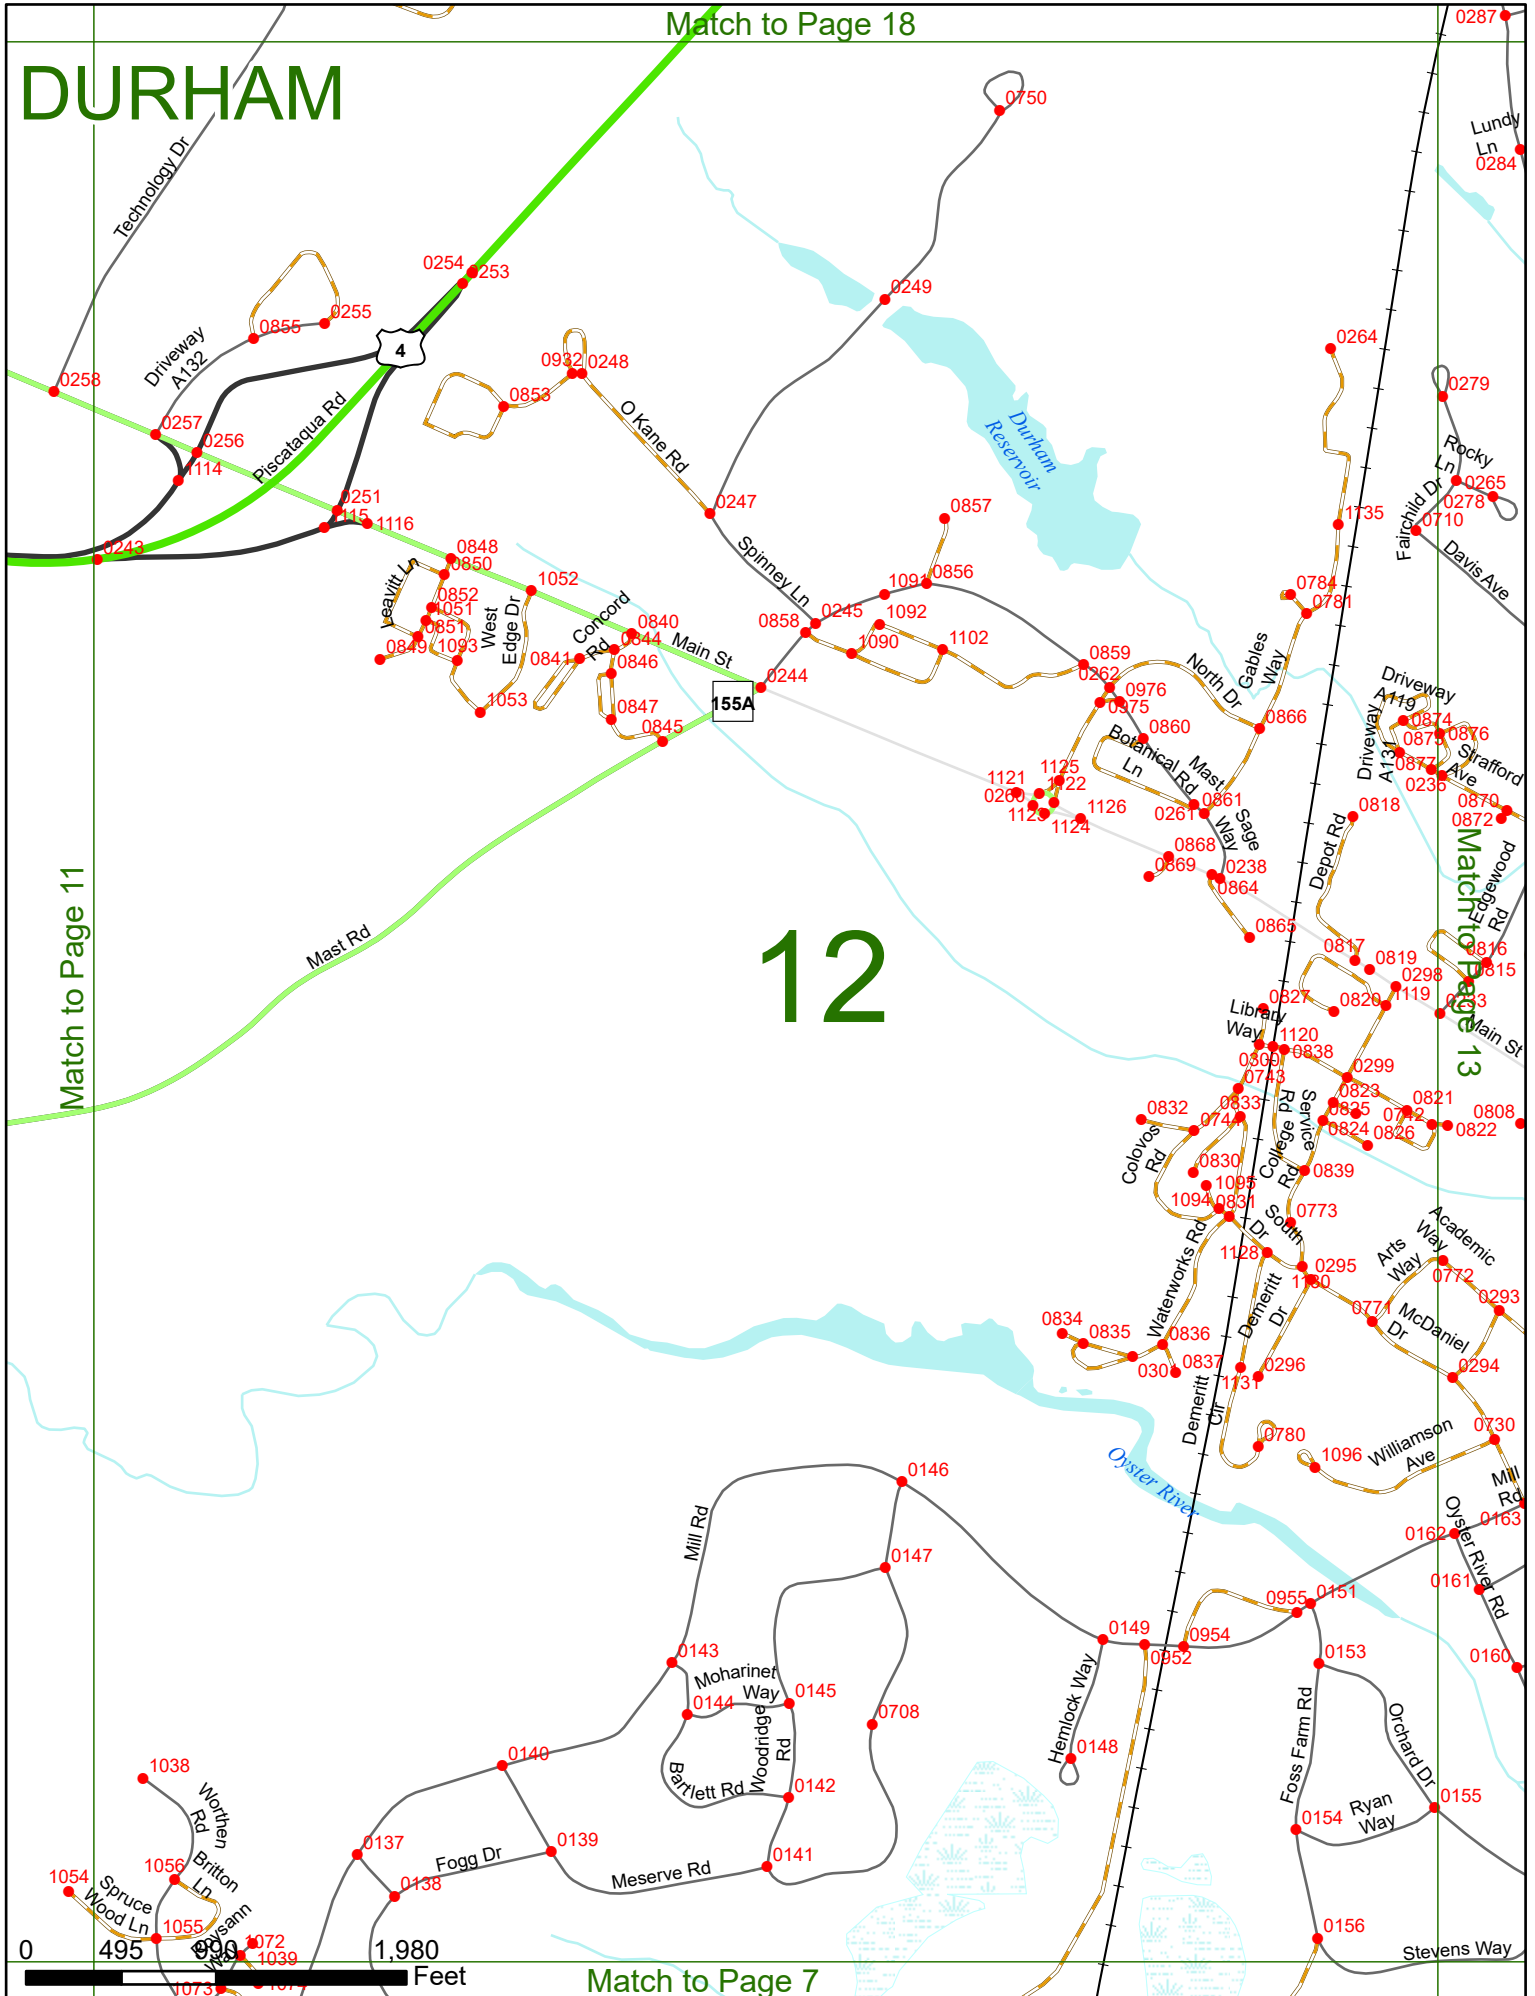

DURHAM

Match to Page 18

Match to Page 11

Match to Page 13

12

Match to Page 7