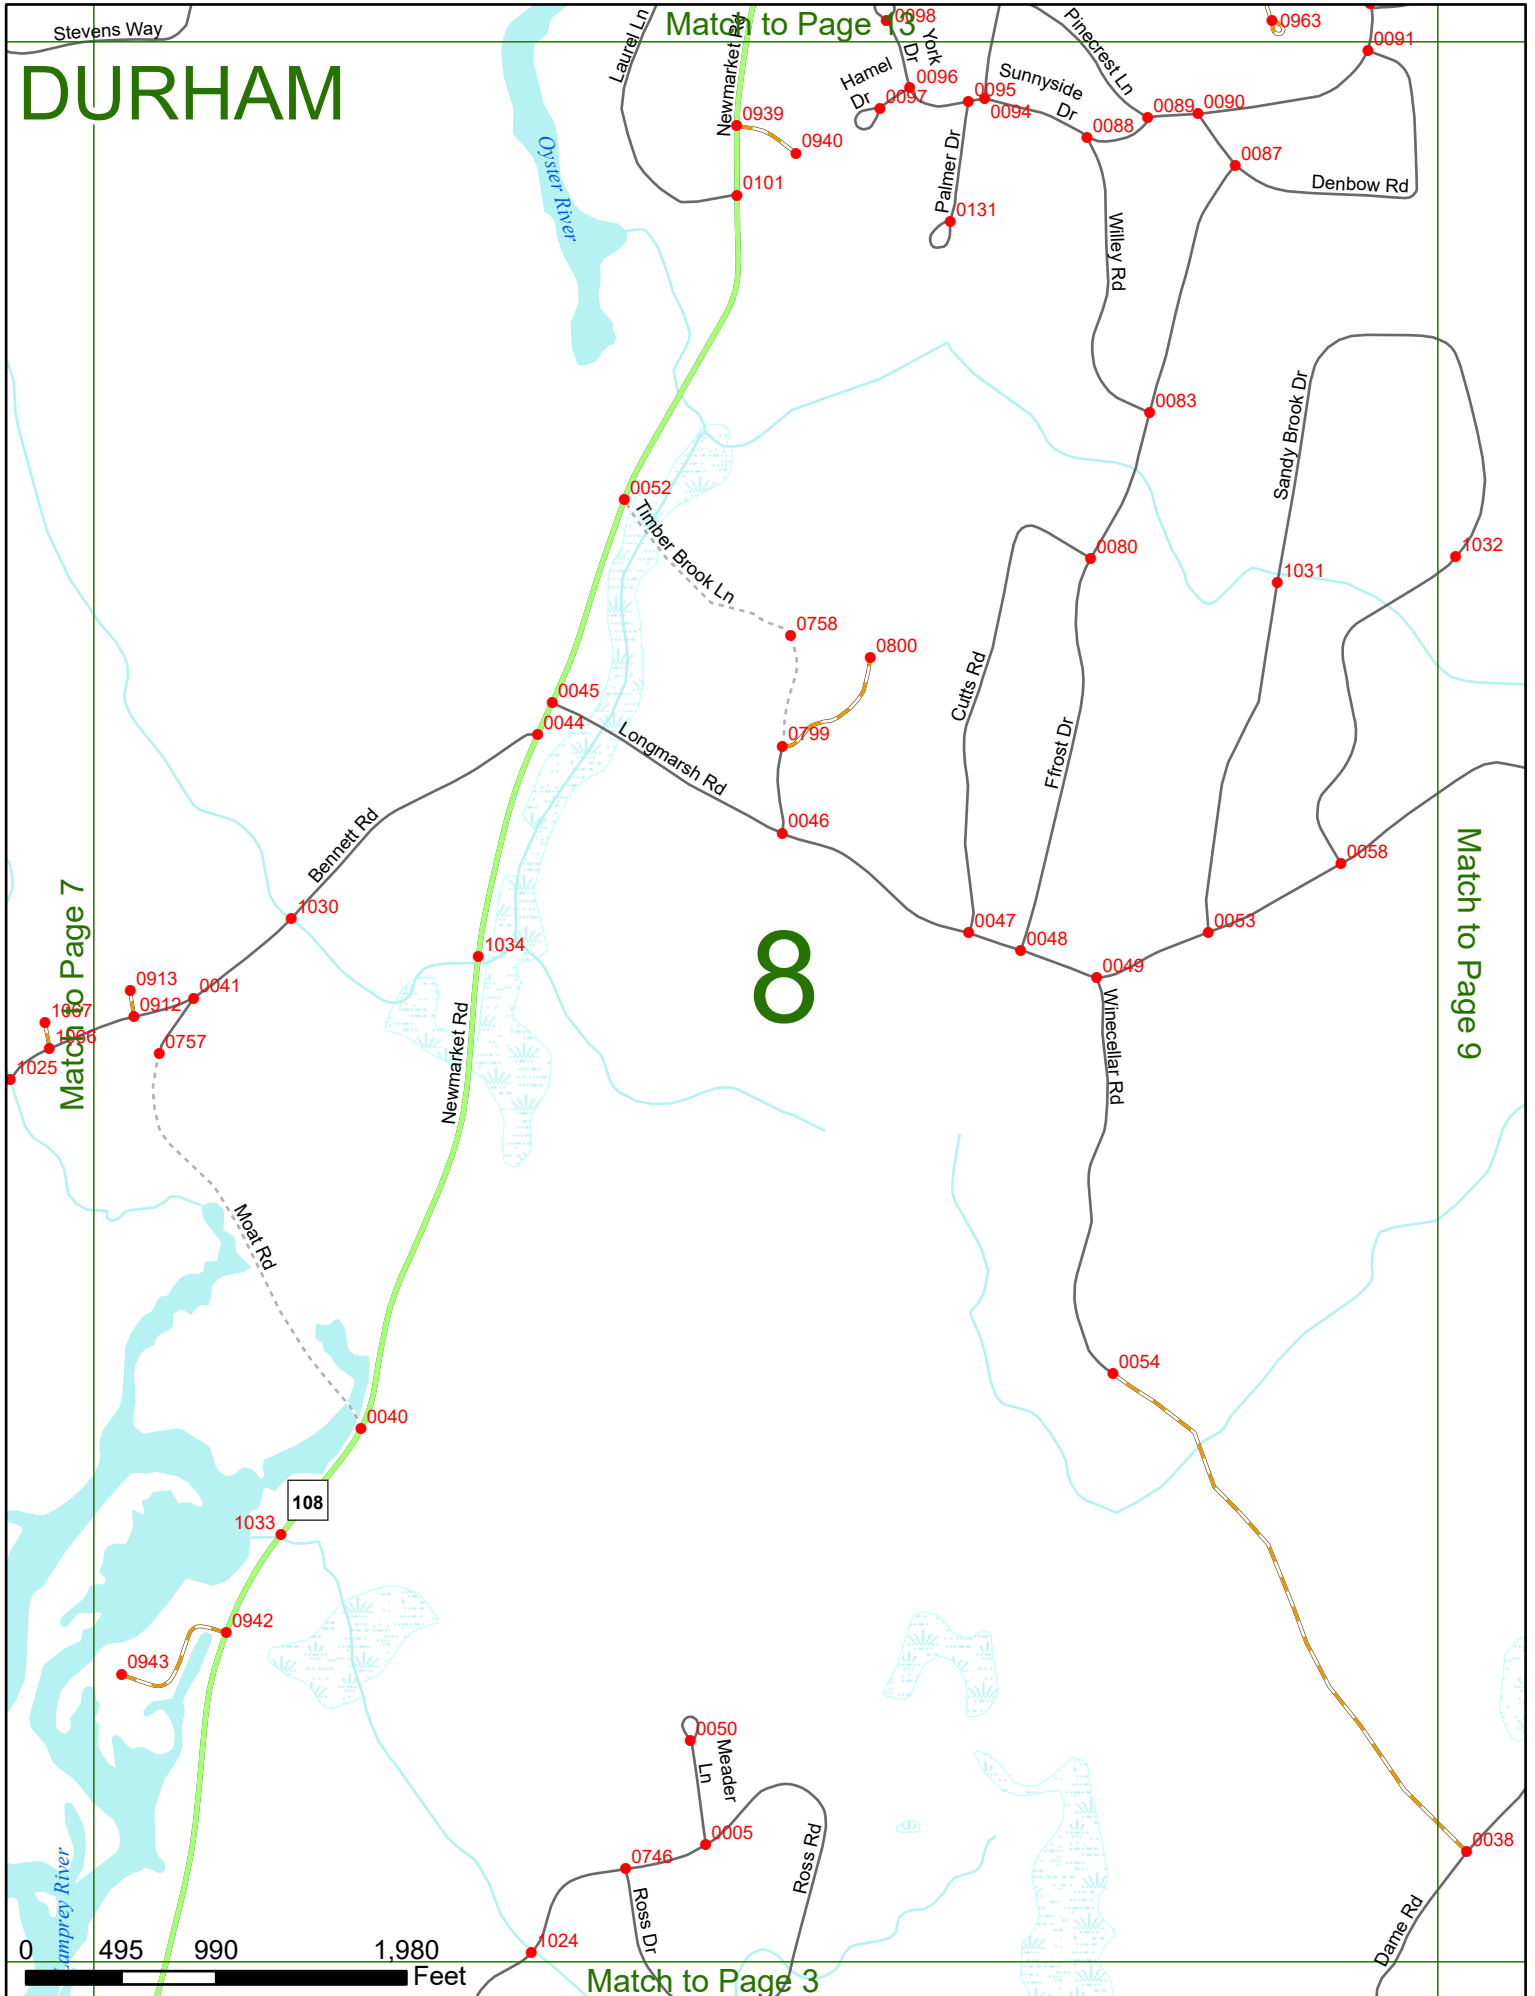

DURHAM

Match to Page 3

Match to Page 7

Match to Page 9

8

Match to Page 3