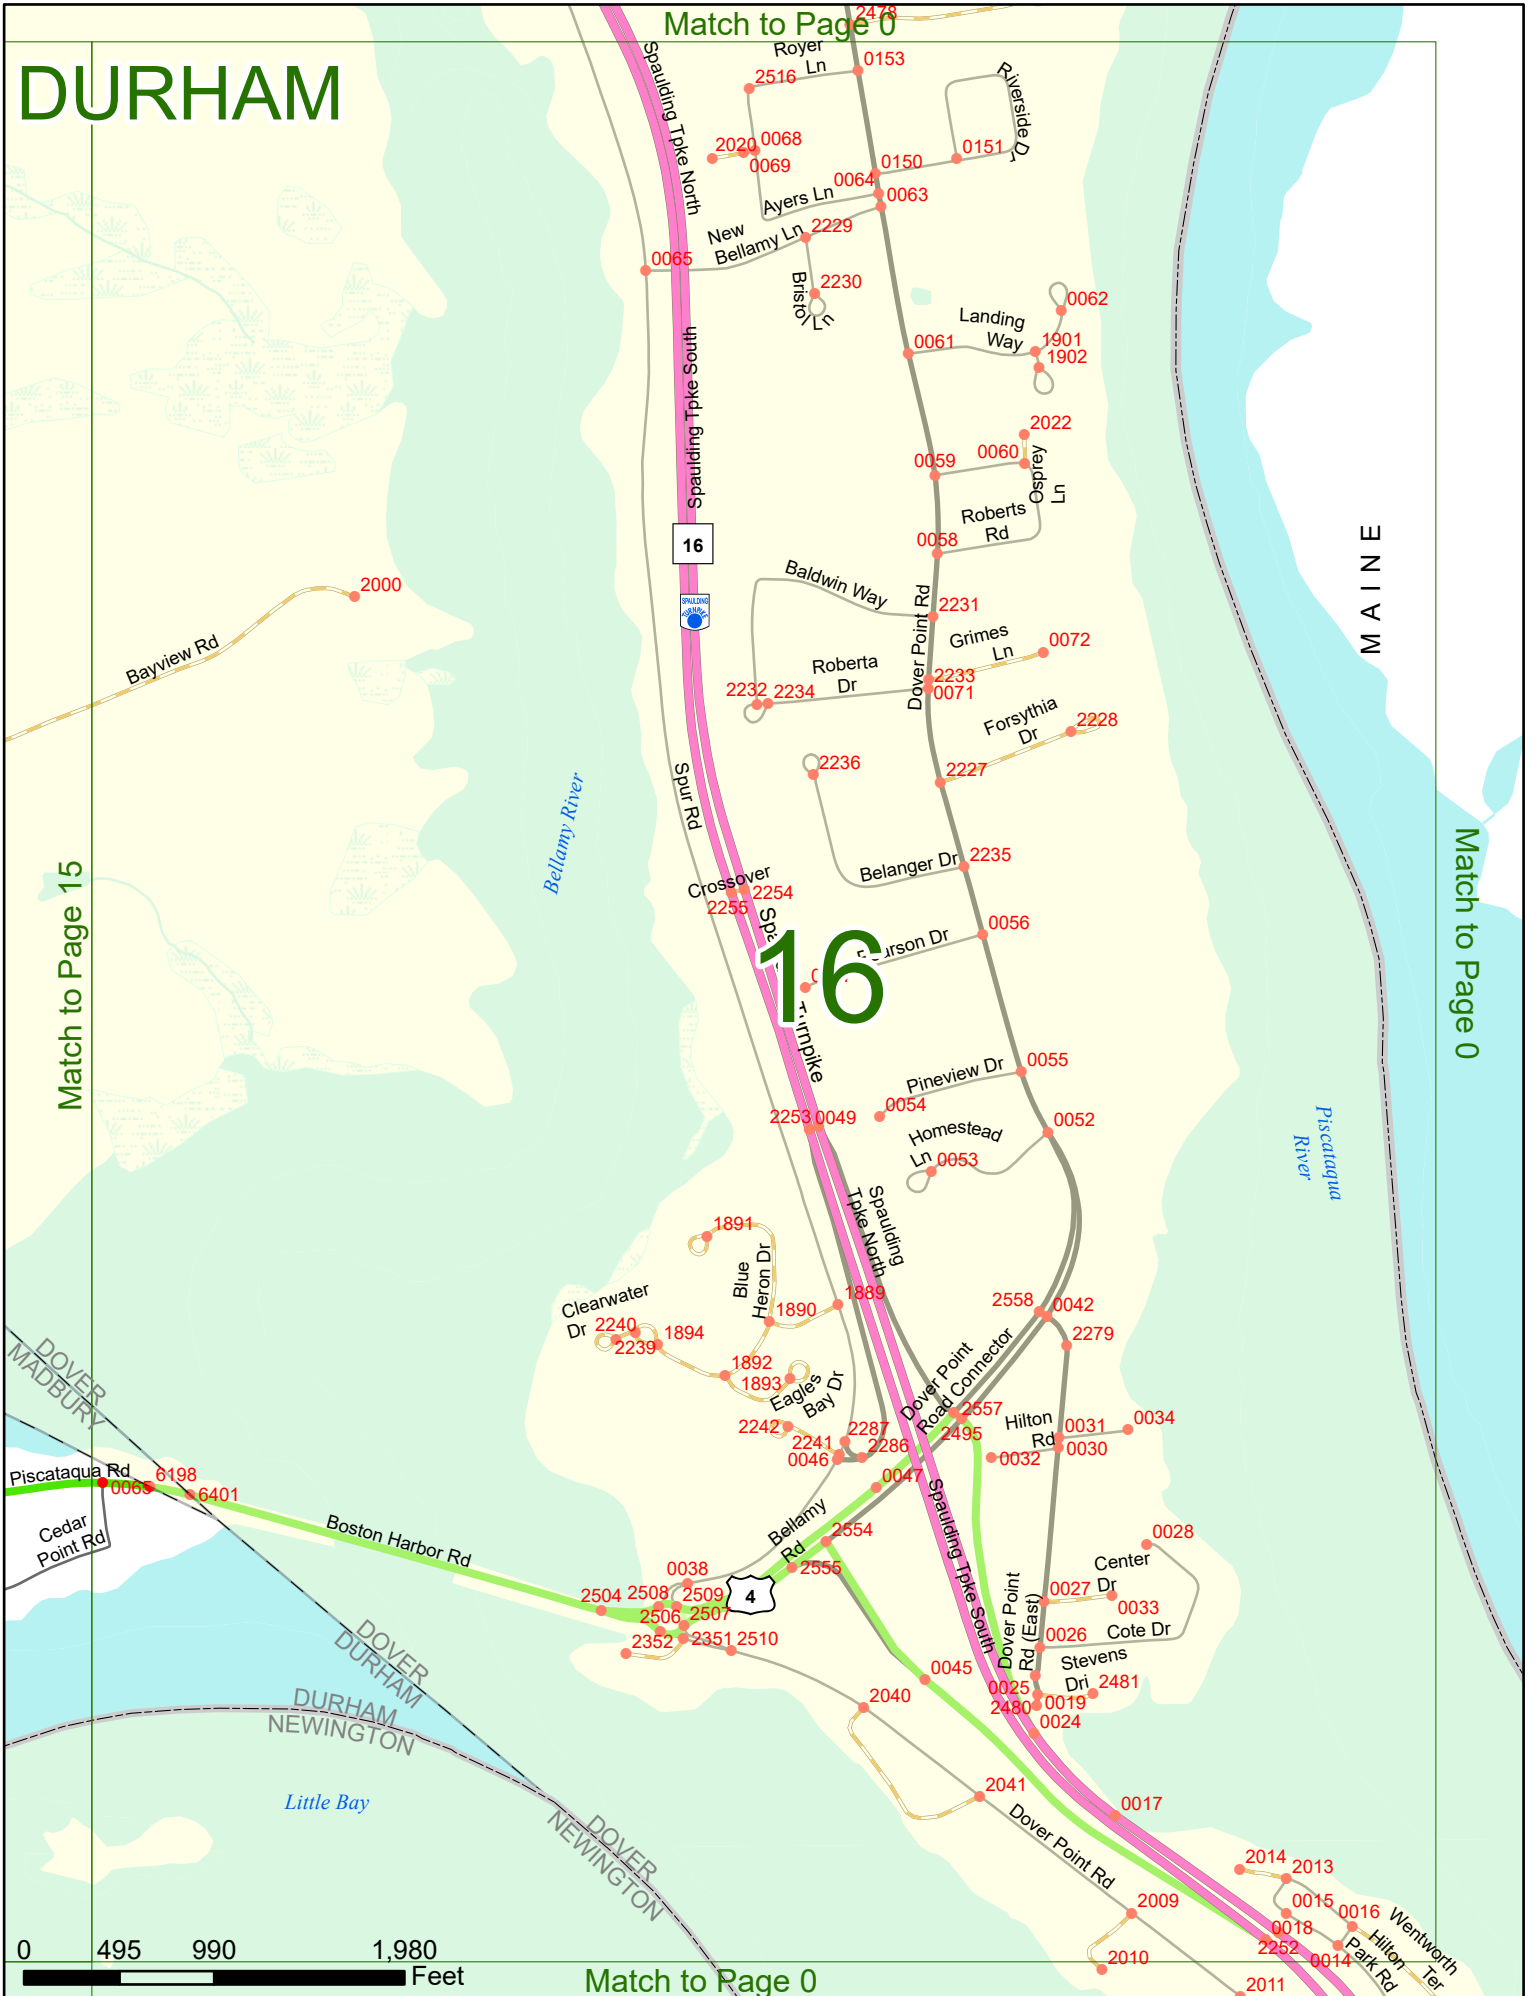

NHDOT will accept crash locations based on the State of NH Uniform Police Traffic Accident Report.

Crash occurred on:

Option 1 Street Address
 123 Main Street

Option 2 Route No and/or Distance from NESW Intesecting Road, Bridge,
 Street name Intersecting Street Town/County line
 Main Street 500 E Oak Street

Option 3 First Node Distance from First Node Second Node
 515 212 632

Option 4 Route No and/or Mile Marker on Interstate Only NESW Mile (Marker)
 Street name
 189S 700 feet S 36.8

Option 3 – Example

Street Name Loudon Road
First Node 803
Distance from First Node 318 Ft
Second Node 813

Match to Page 10

DURHAM

Match to Page 0

Match to Page 15

Match to Page 0

MAINE

Match to Page 0

Match to Page 0