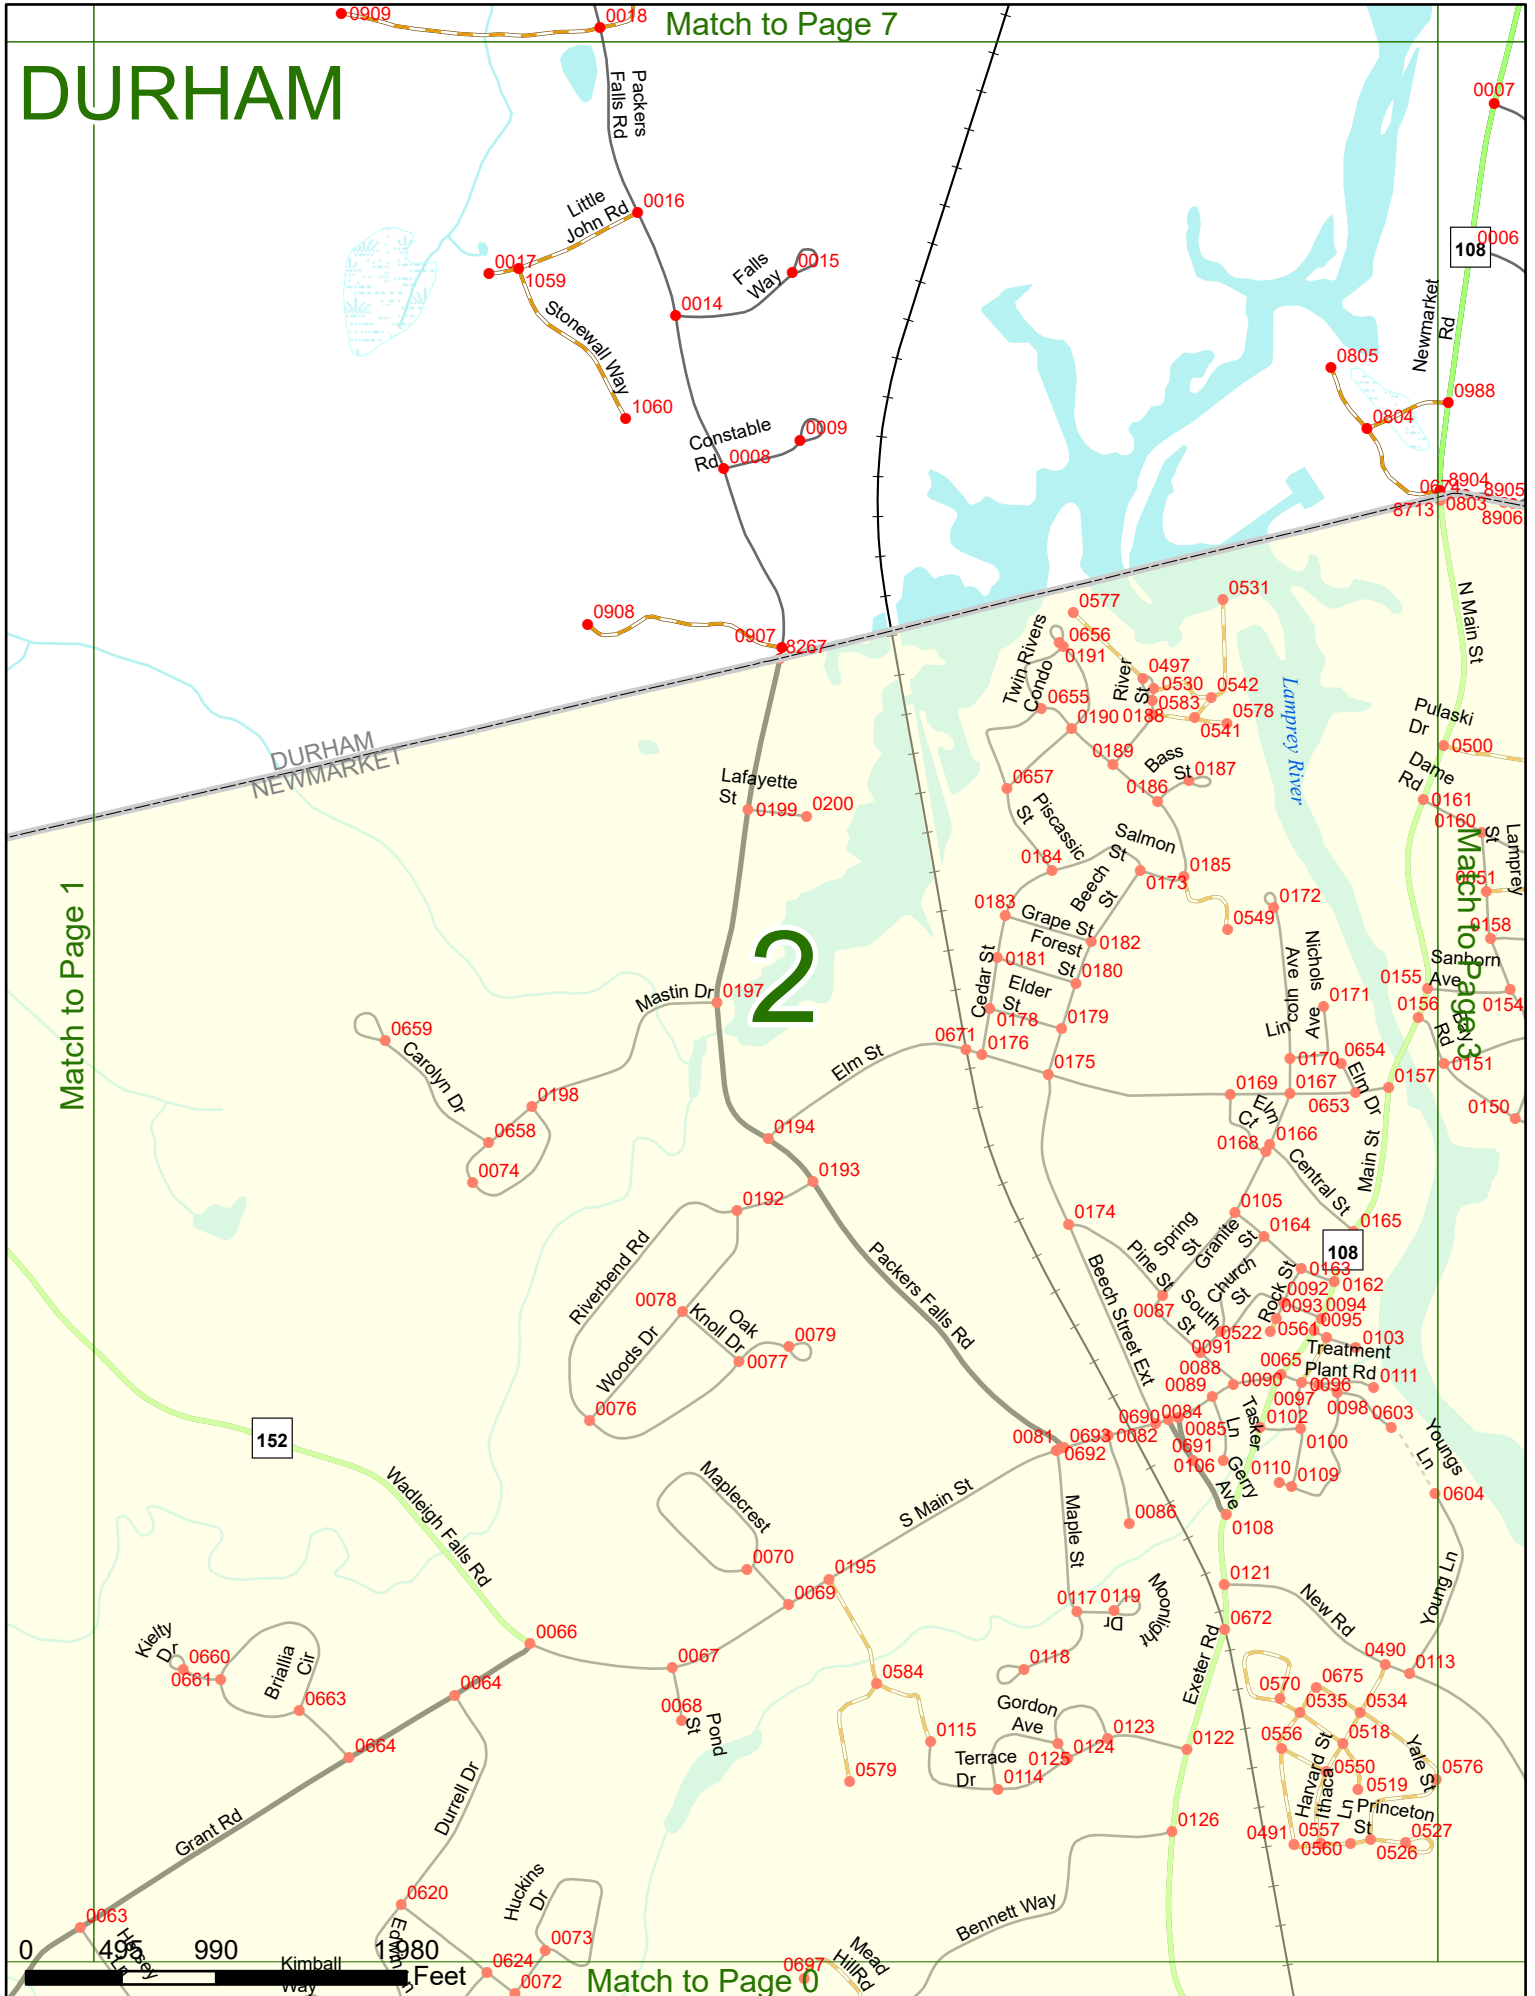

DURHAM

Match to Page 7

Match to Page 1

Match to Page 3

2

Match to Page 0