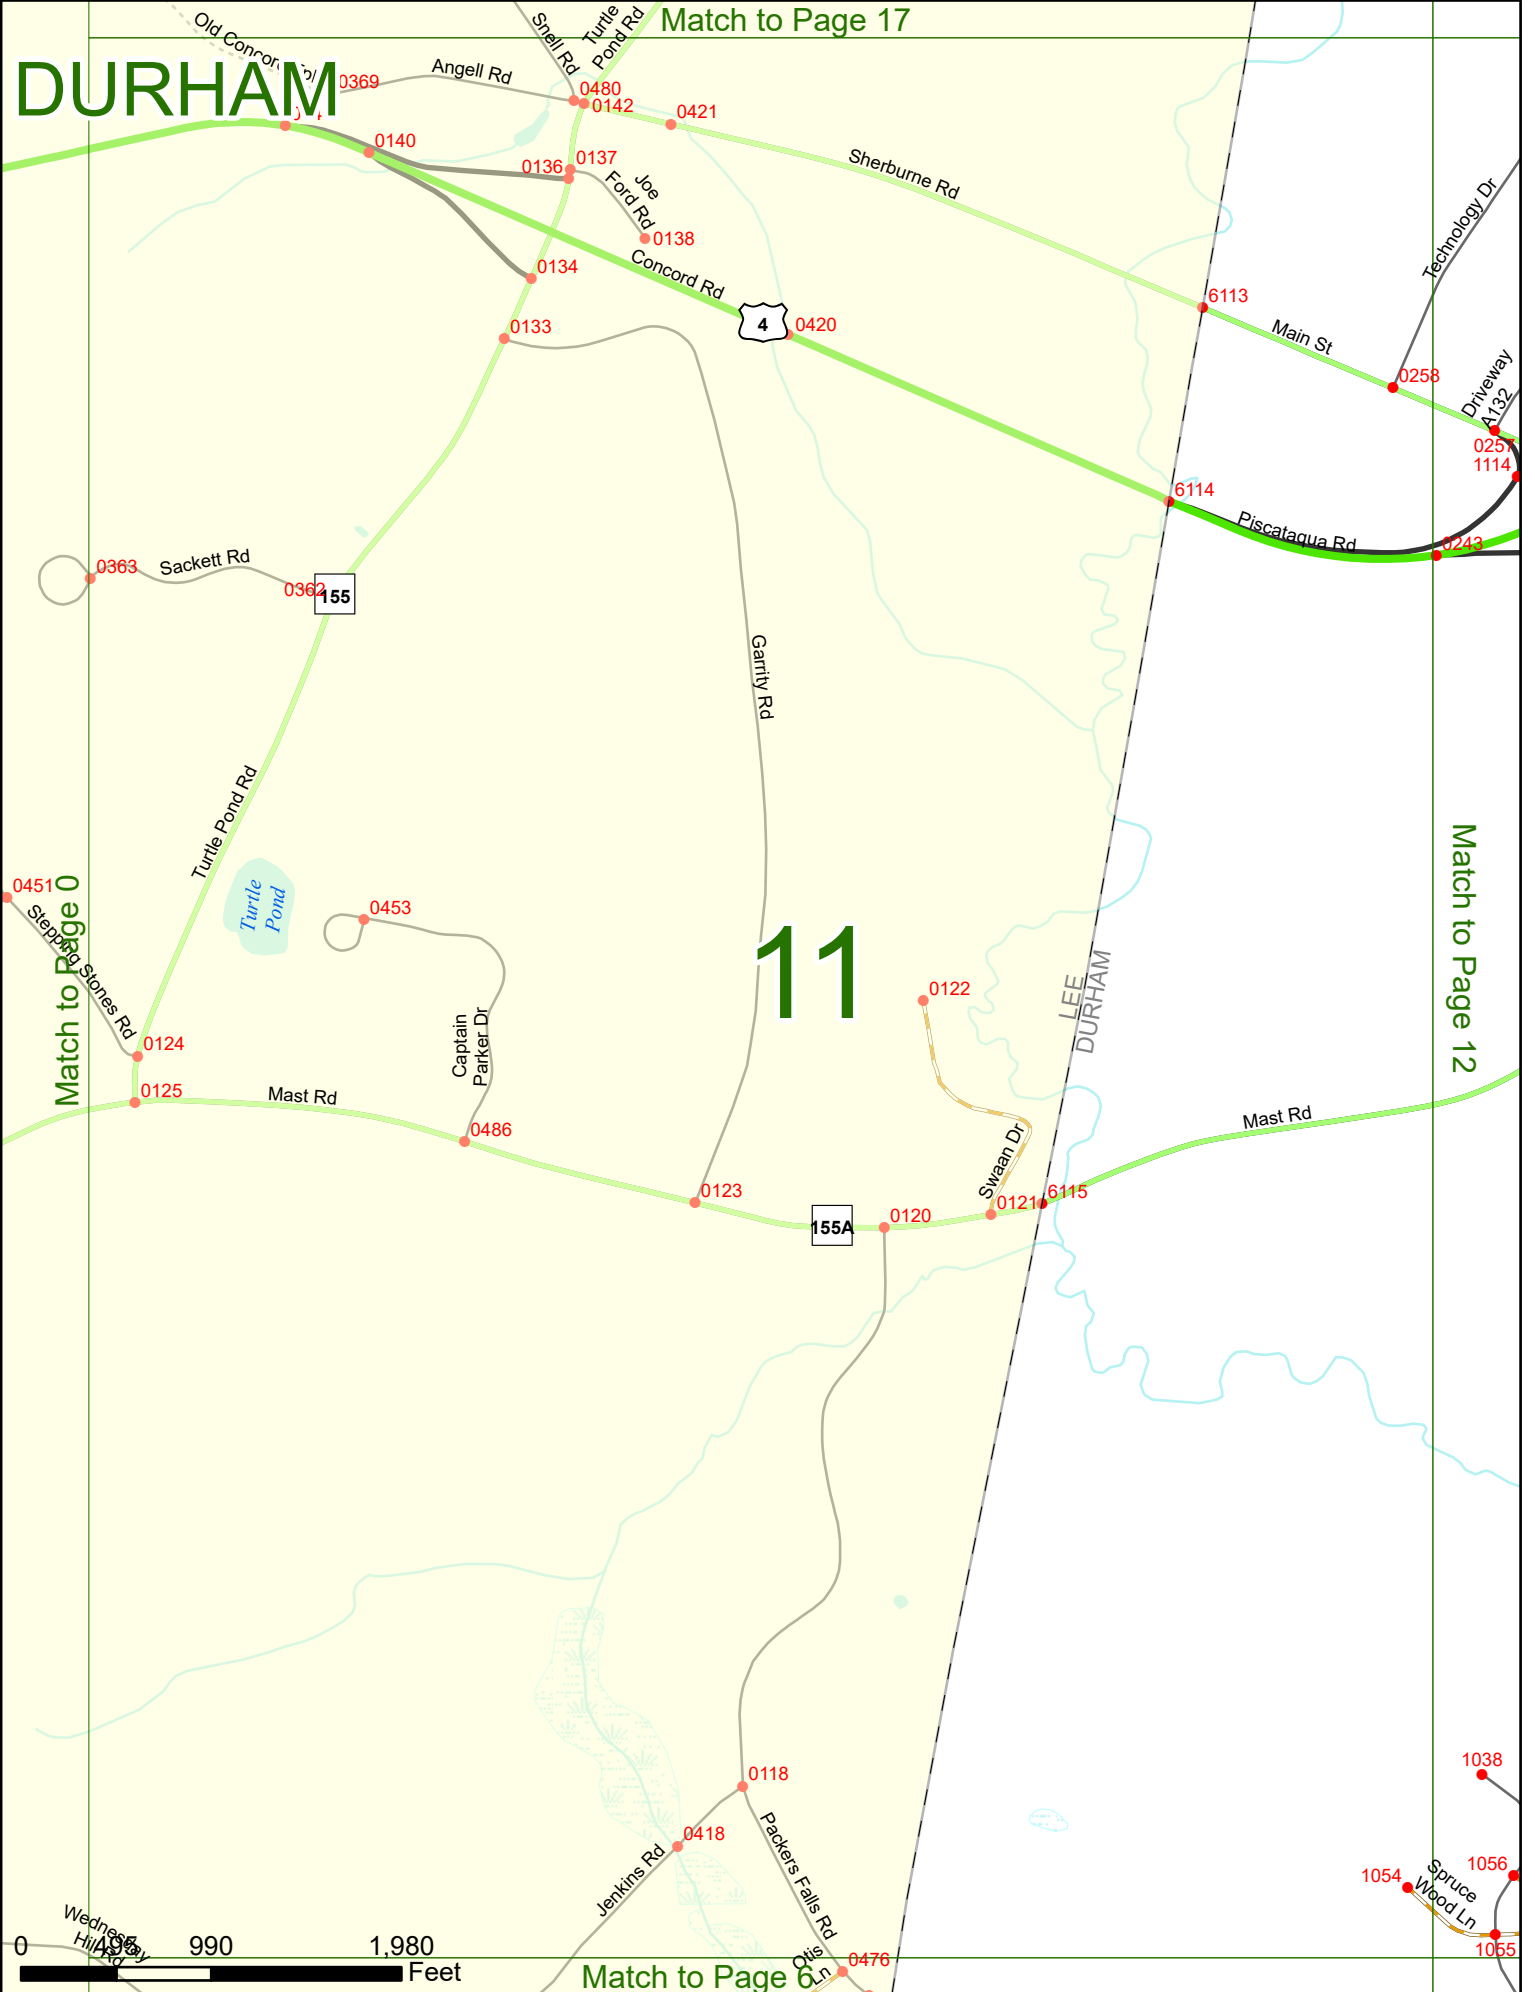

DURHAM

Match to Page 17

11

LEE DURHAM

Match to Page 12

Match to Page 0

Match to Page 6