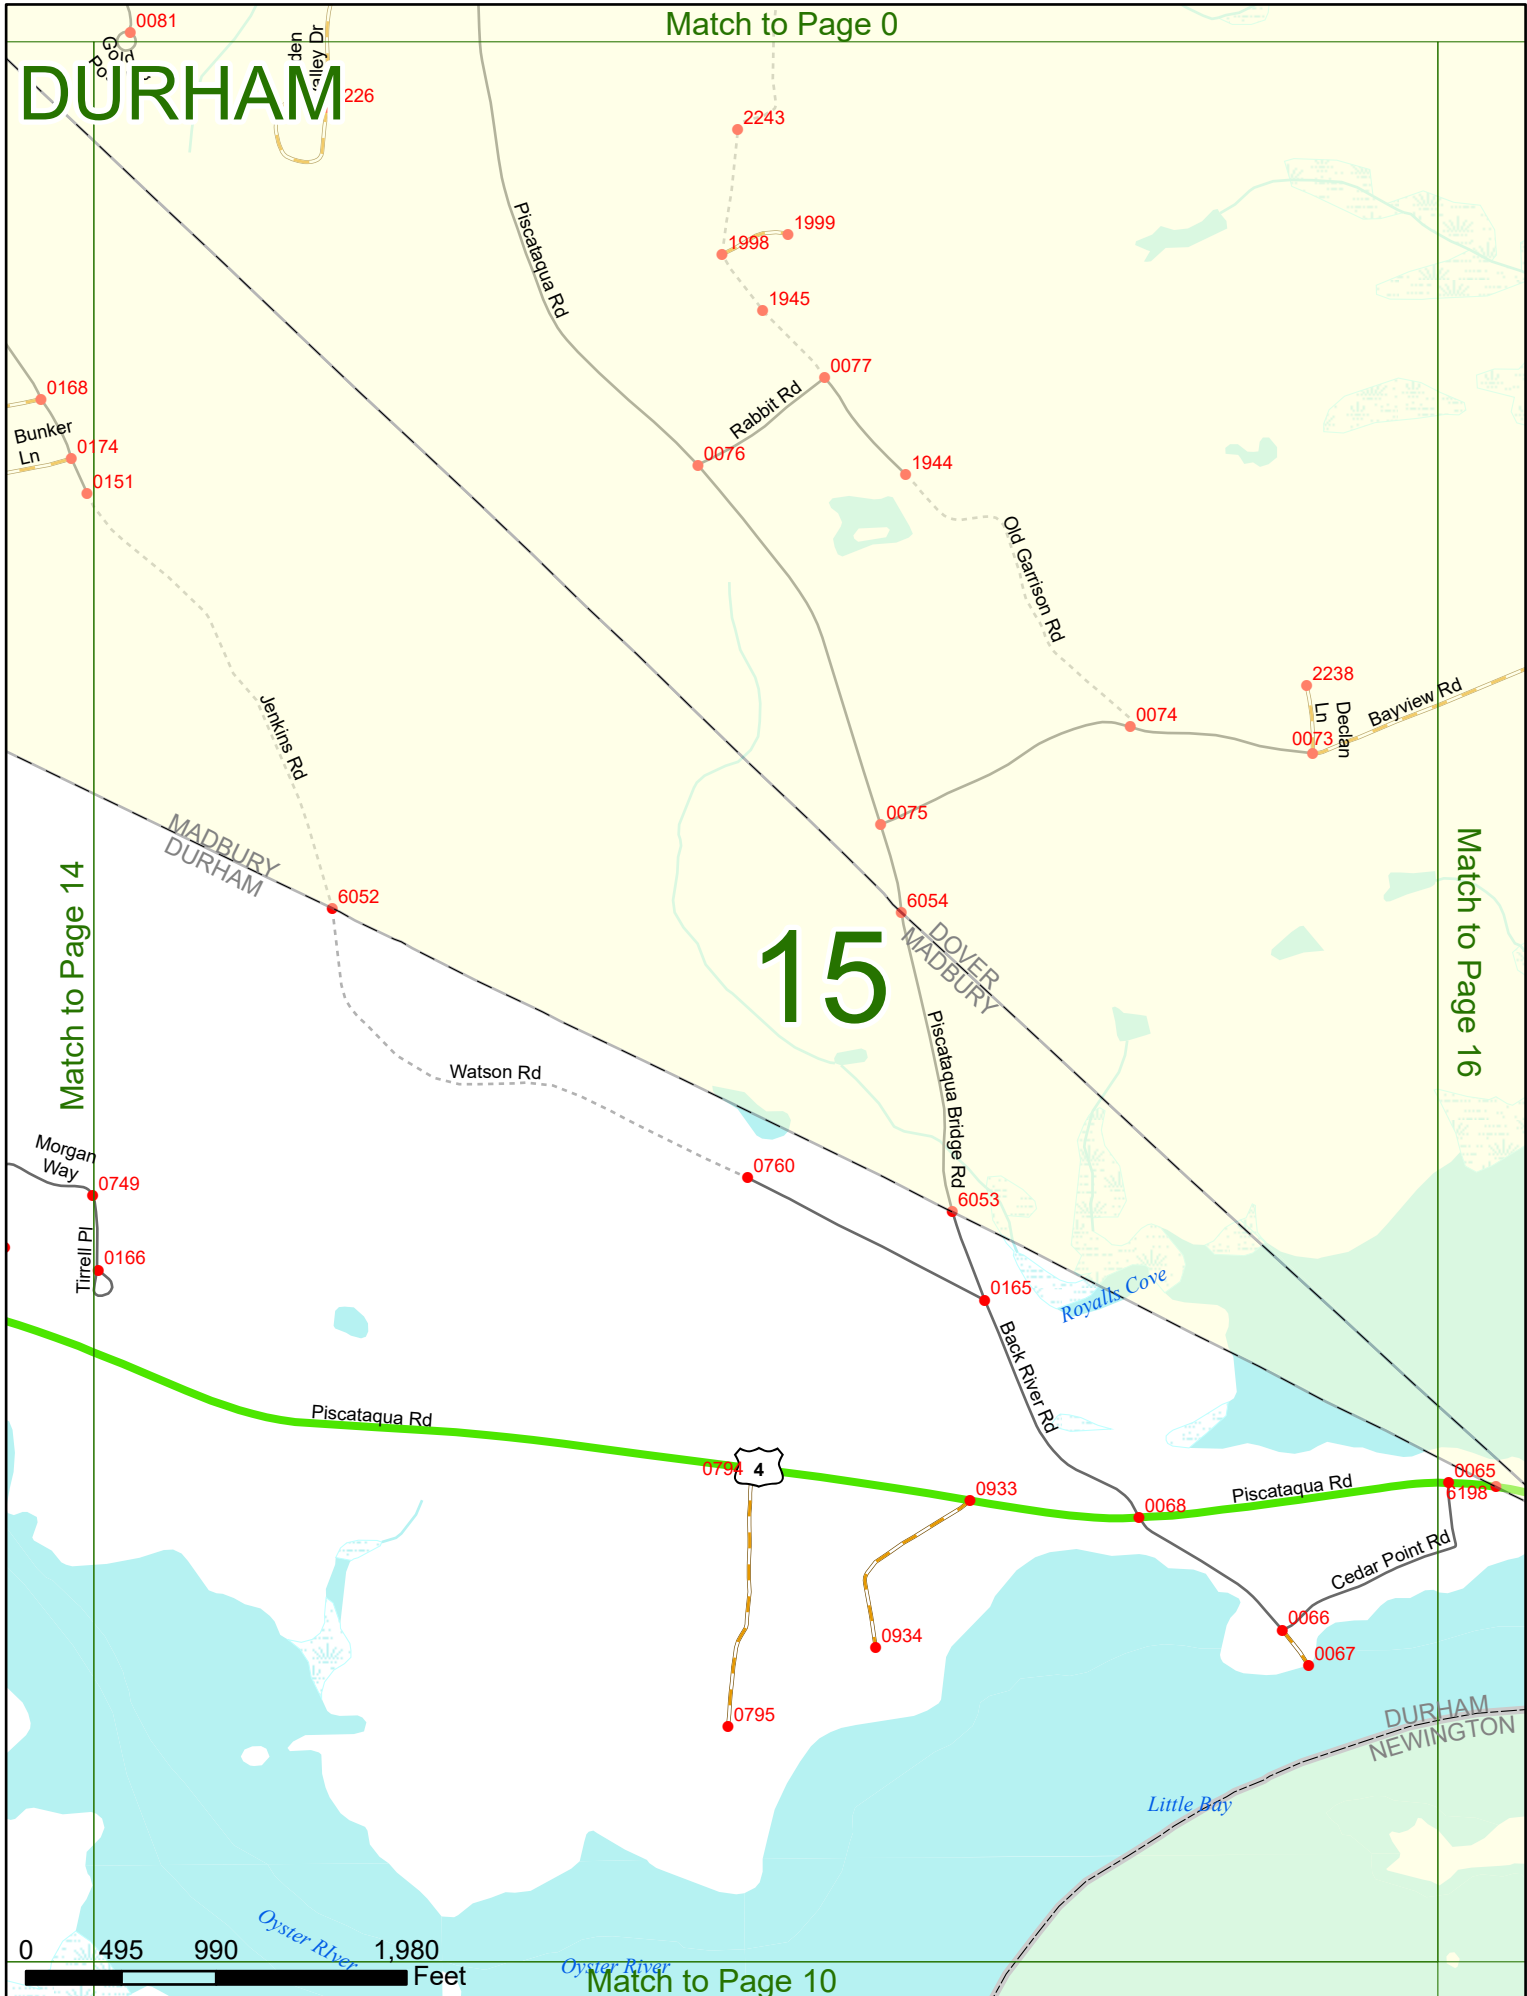

Match to Page 0

DURHAM

15

Match to Page 16

Match to Page 14

Match to Page 10