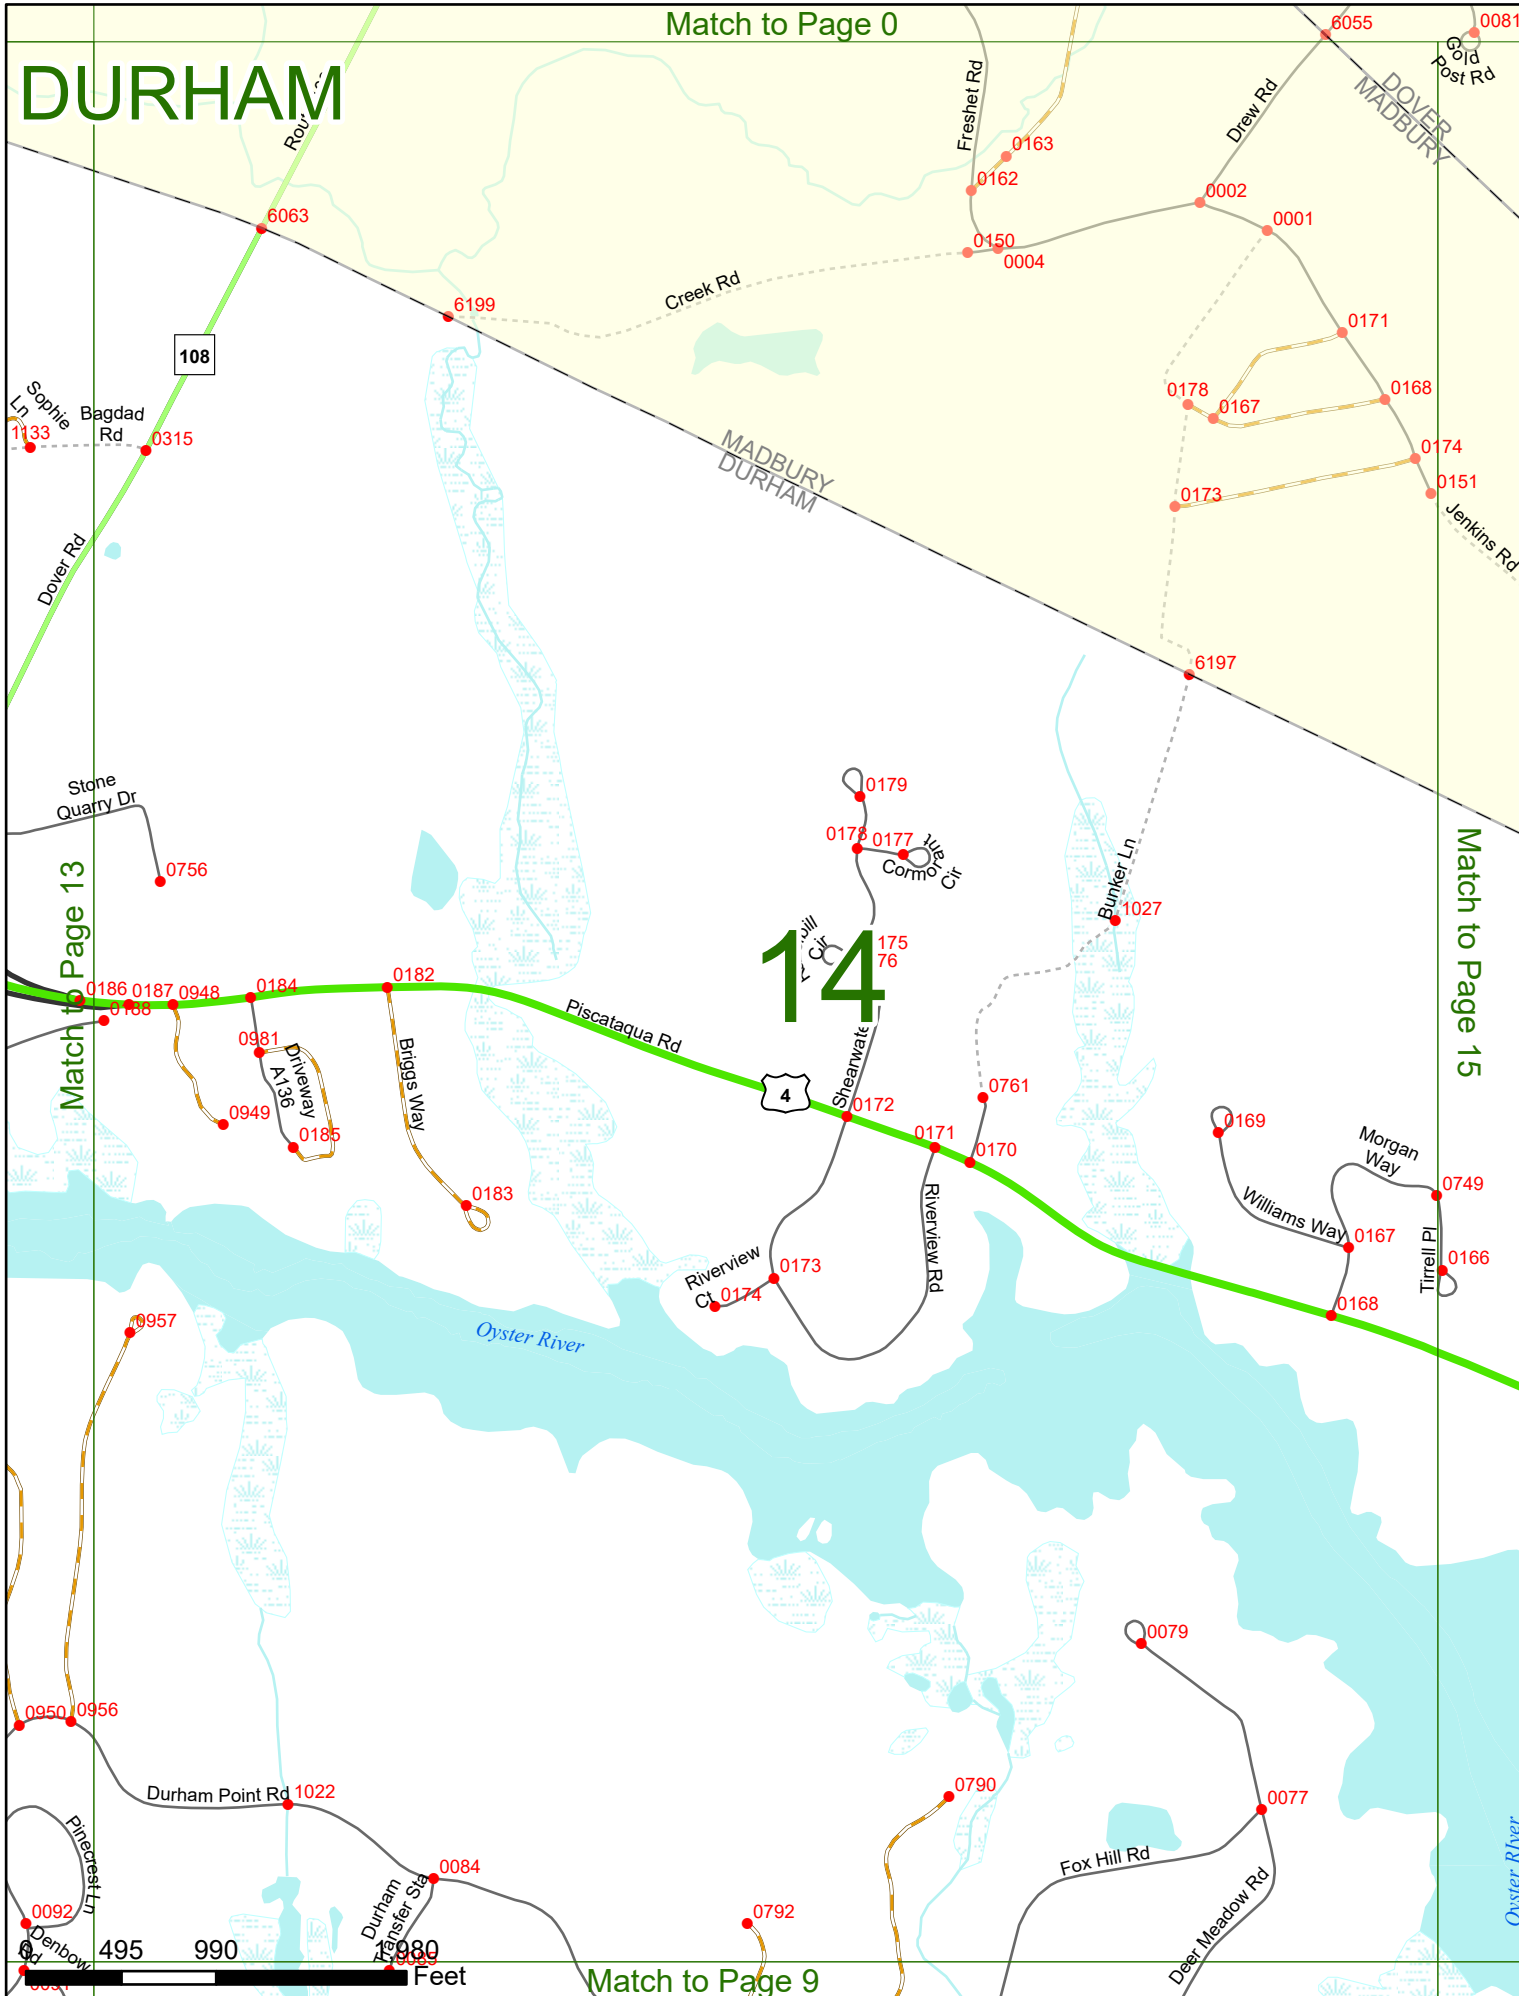

DURHAM

Match to Page 13

Match to Page 15

14

4

495 990 Feet