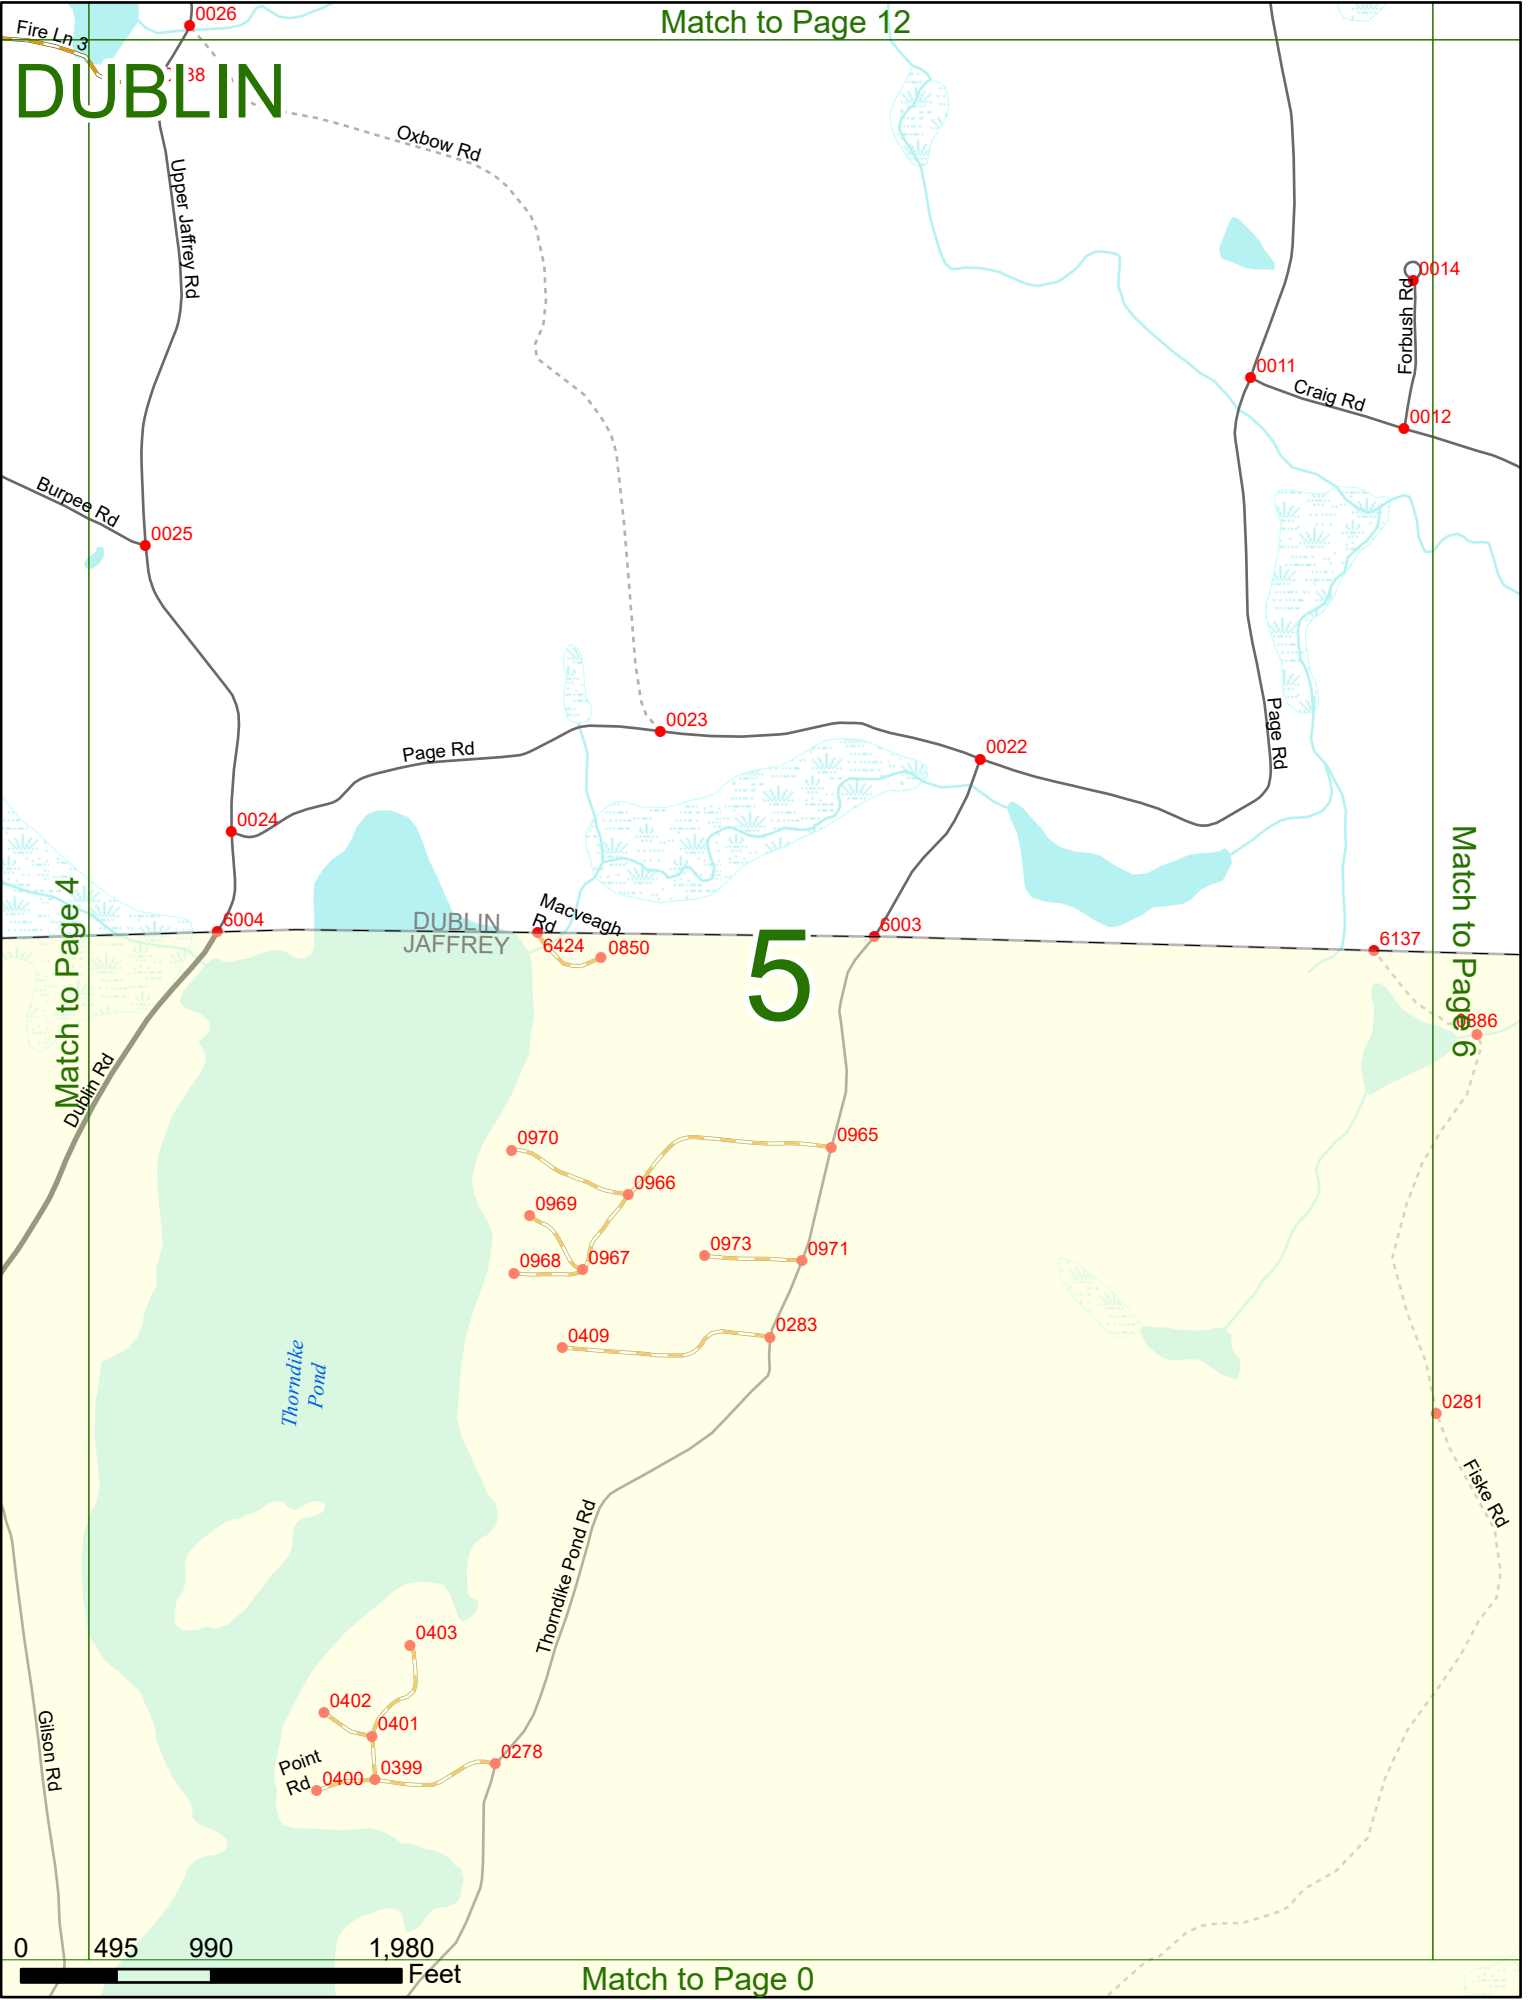

Match to Page 12

DUBLIN