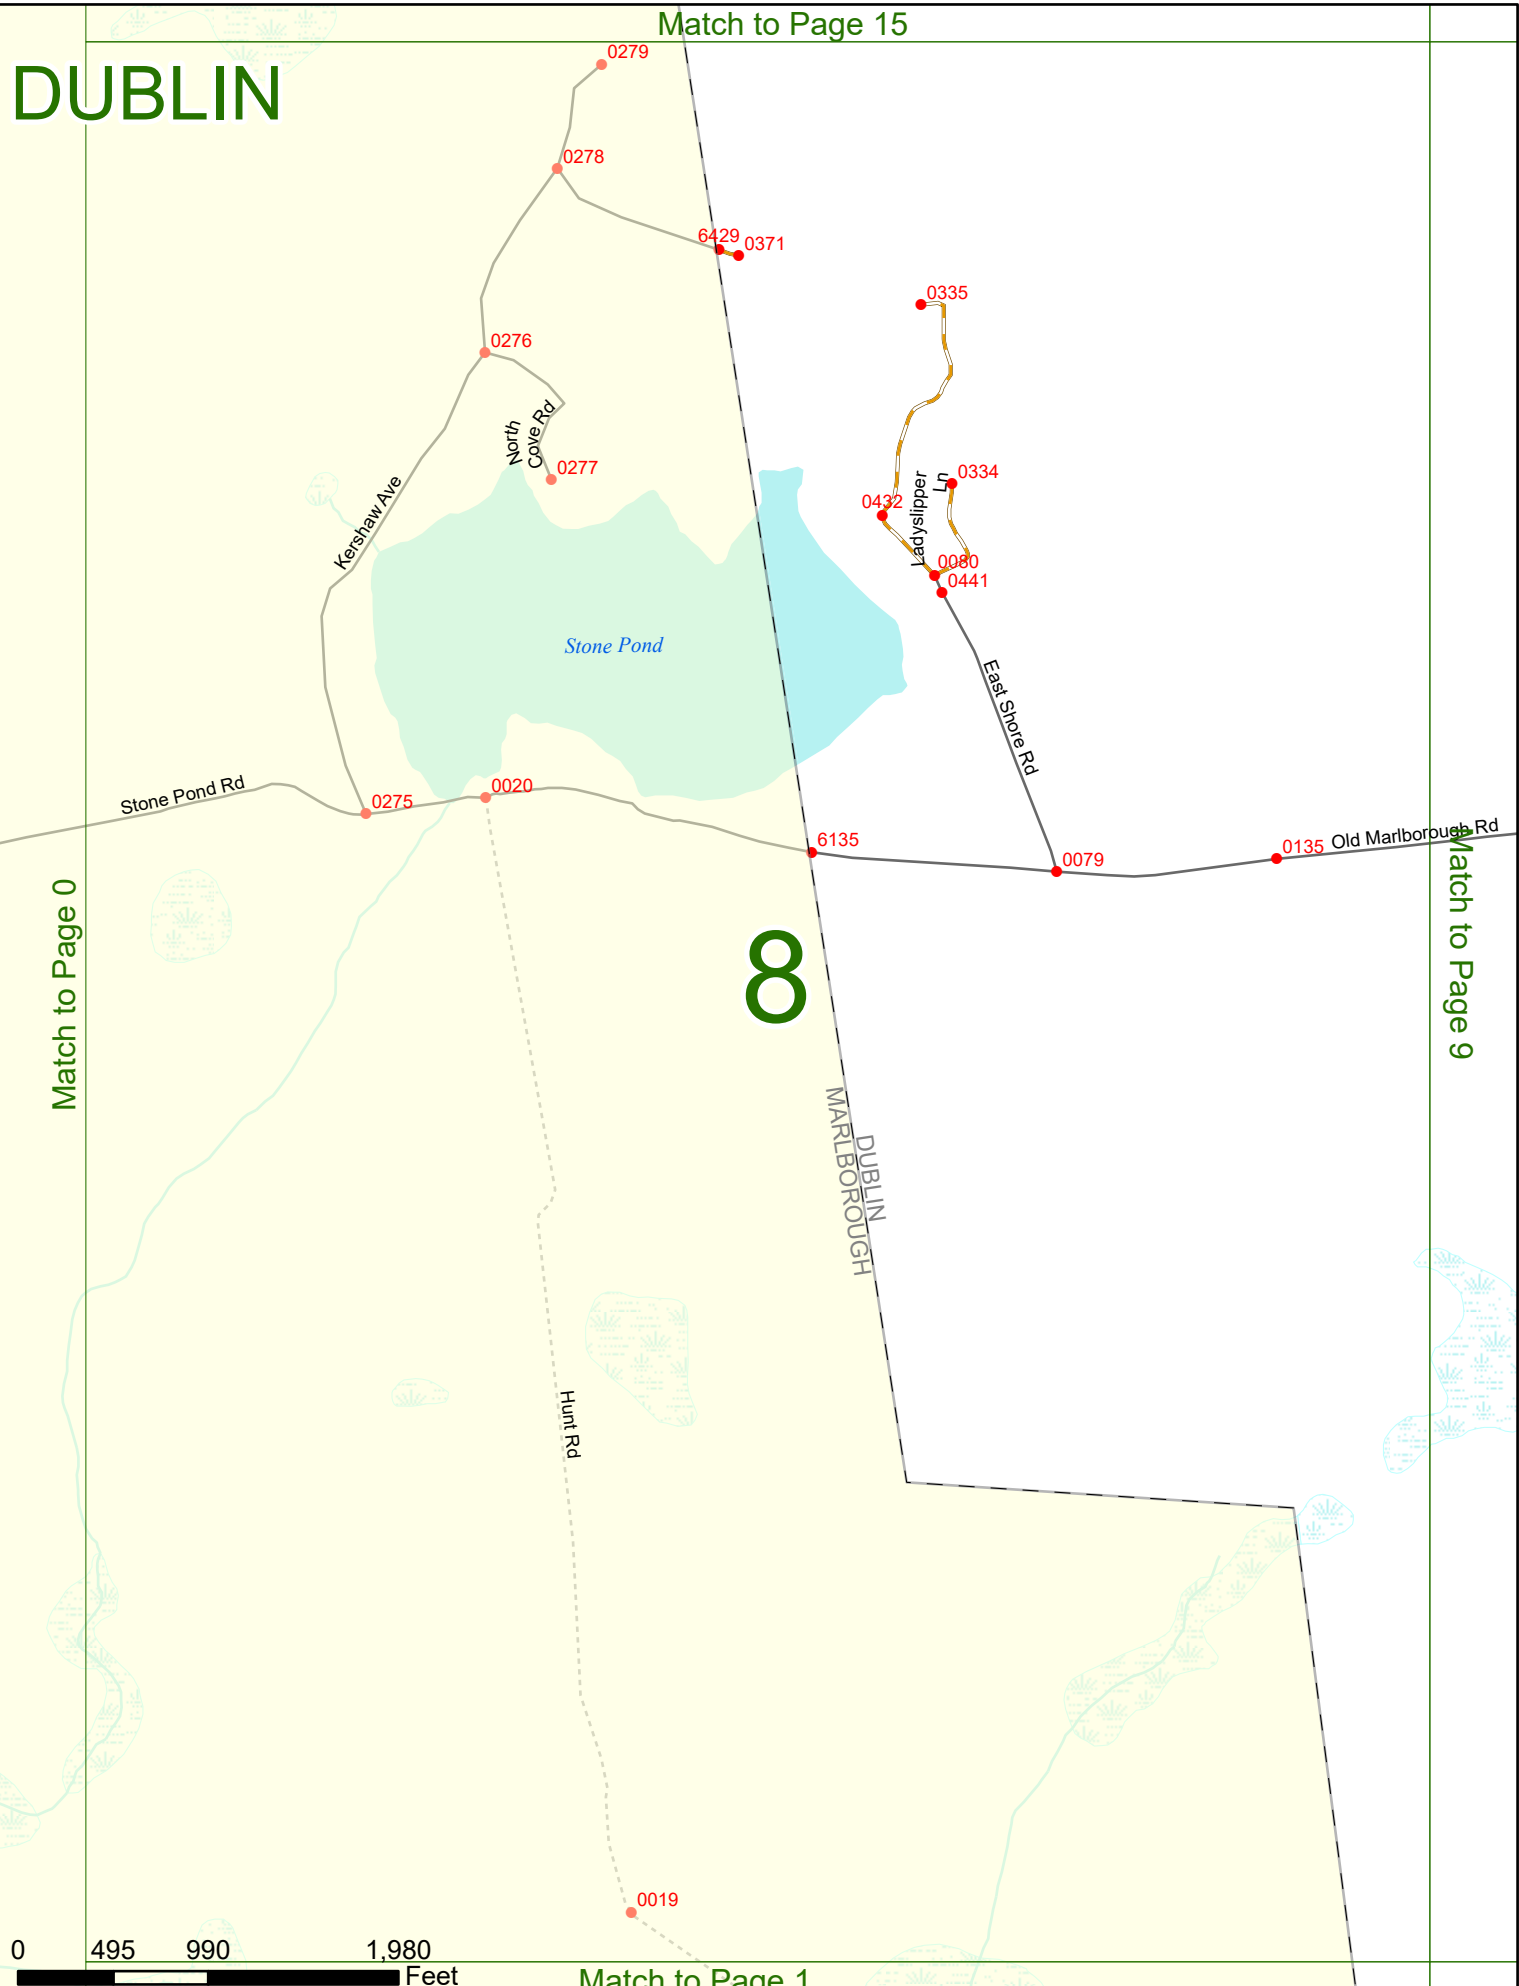

Match to Page 15

DUBLIN

0279

0278

6429 0371

0276

North Cove Rd

0277

Stone Pond

0335

0432

Ladyslipper Ln

0334

0080

0441

East Shore Rd

Stone Pond Rd

0275

0020

6135

0079

0135

Old Marlborough Rd

Match to Page 0

8

DUBLIN MARLBOROUGH

Match to Page 9

Hunt Rd

0019

Match to Page 1