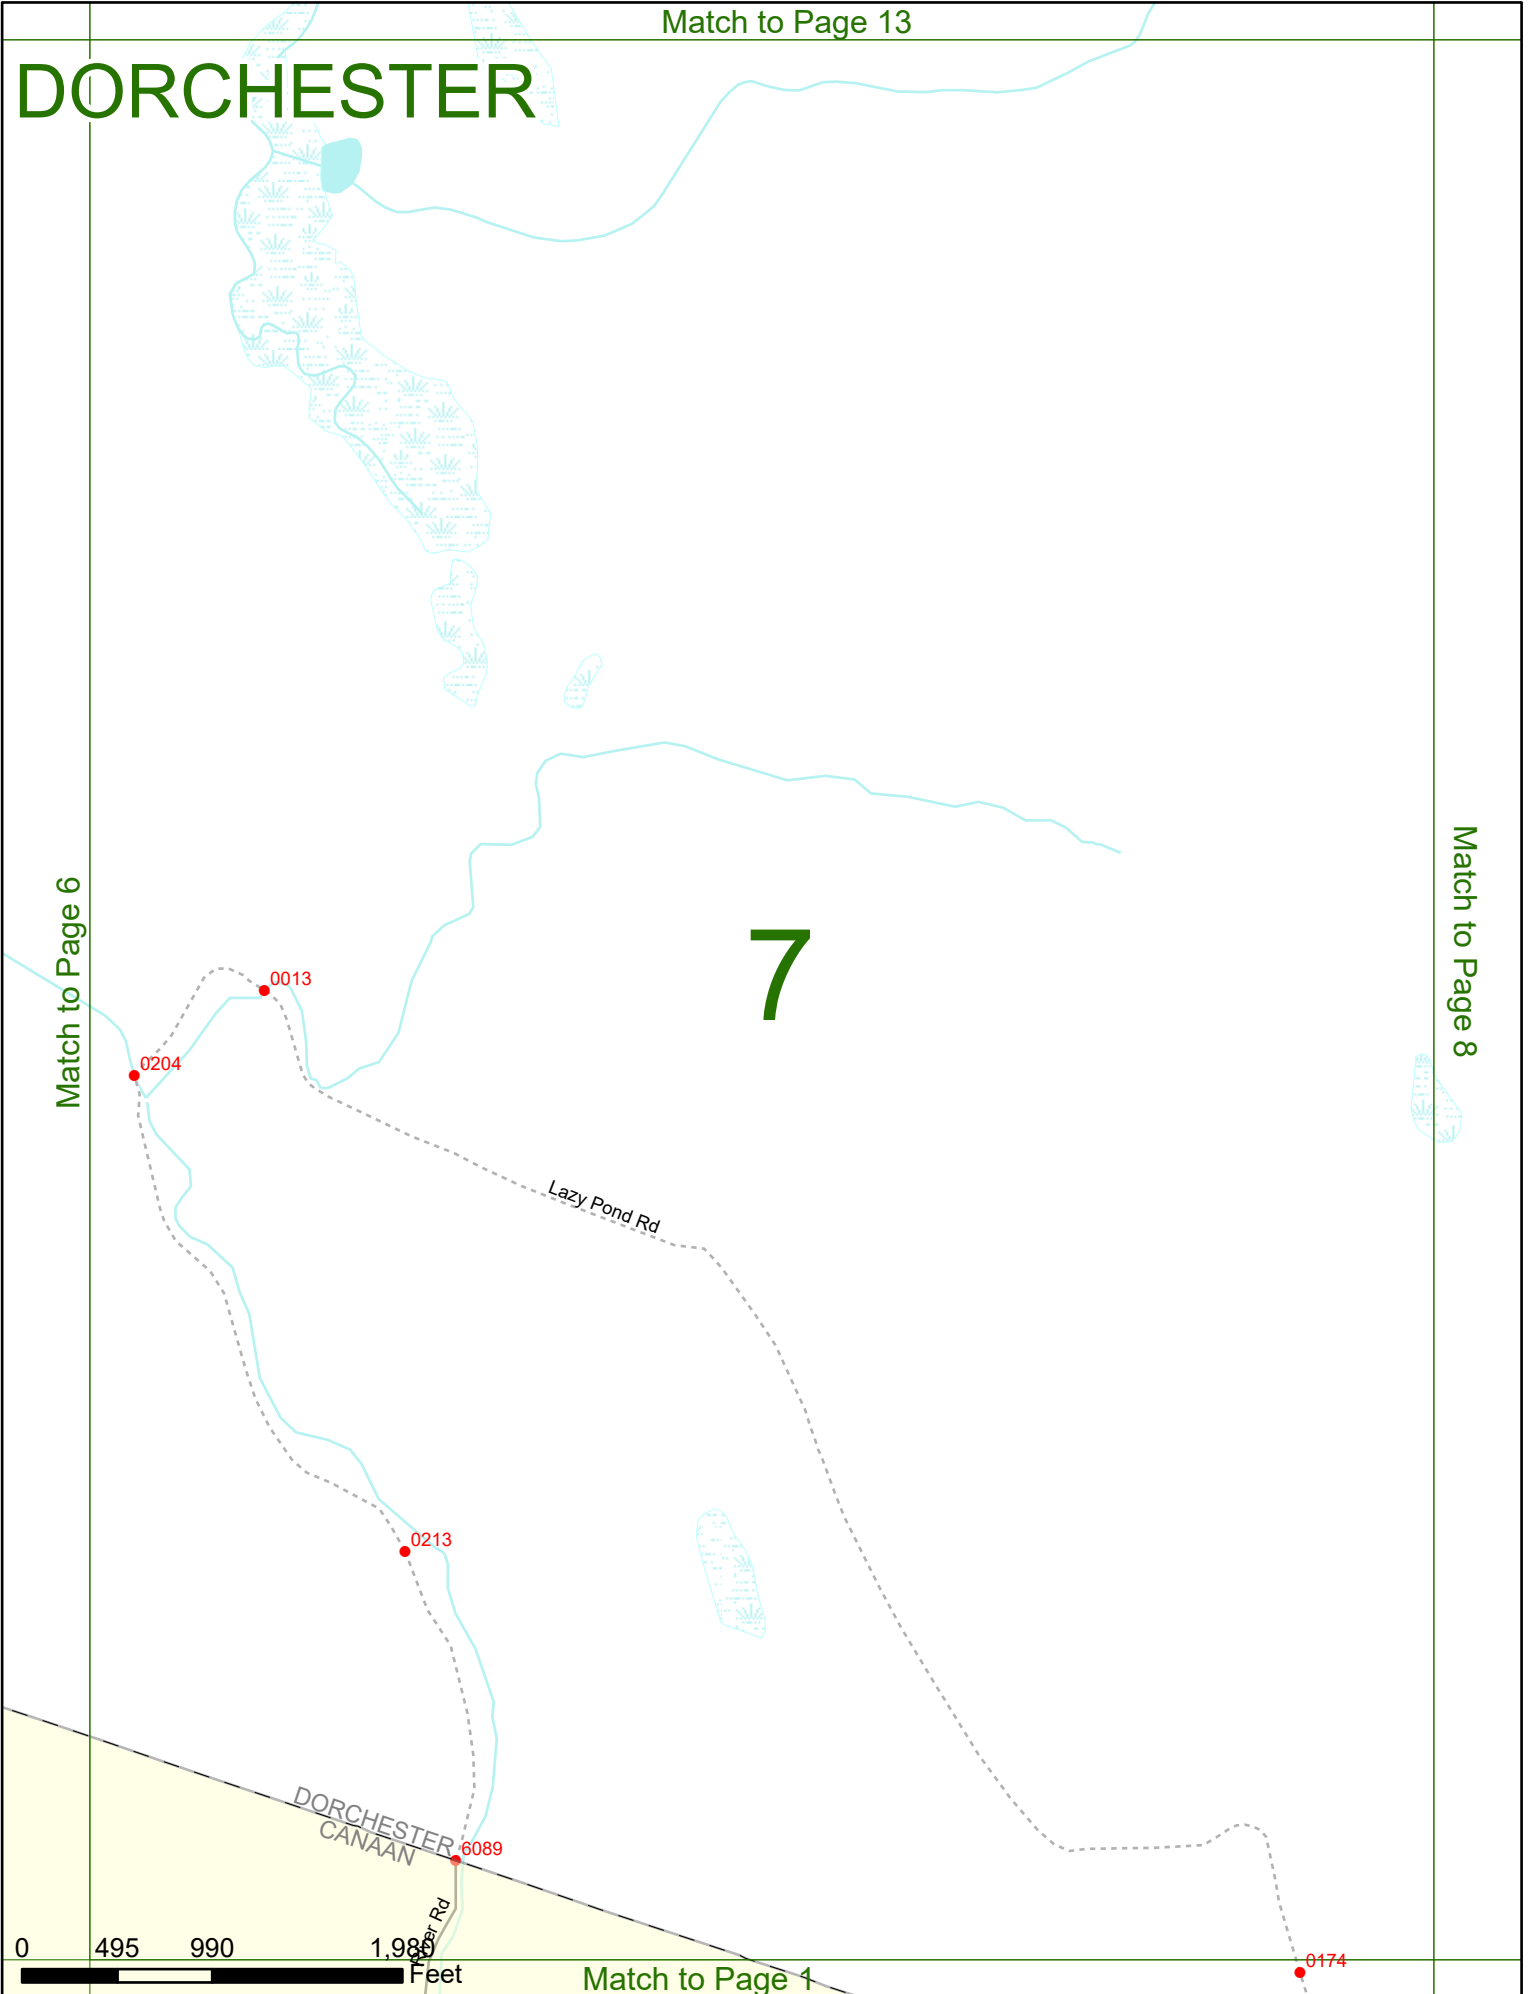

Match to Page 13

DORCHESTER

7

Match to Page 6

Match to Page 8

0204

0013

0213

6089

0174

Lazy Pond Rd

DORCHESTER
CANAAN

0 495 990 1,980 Feet

Match to Page 1