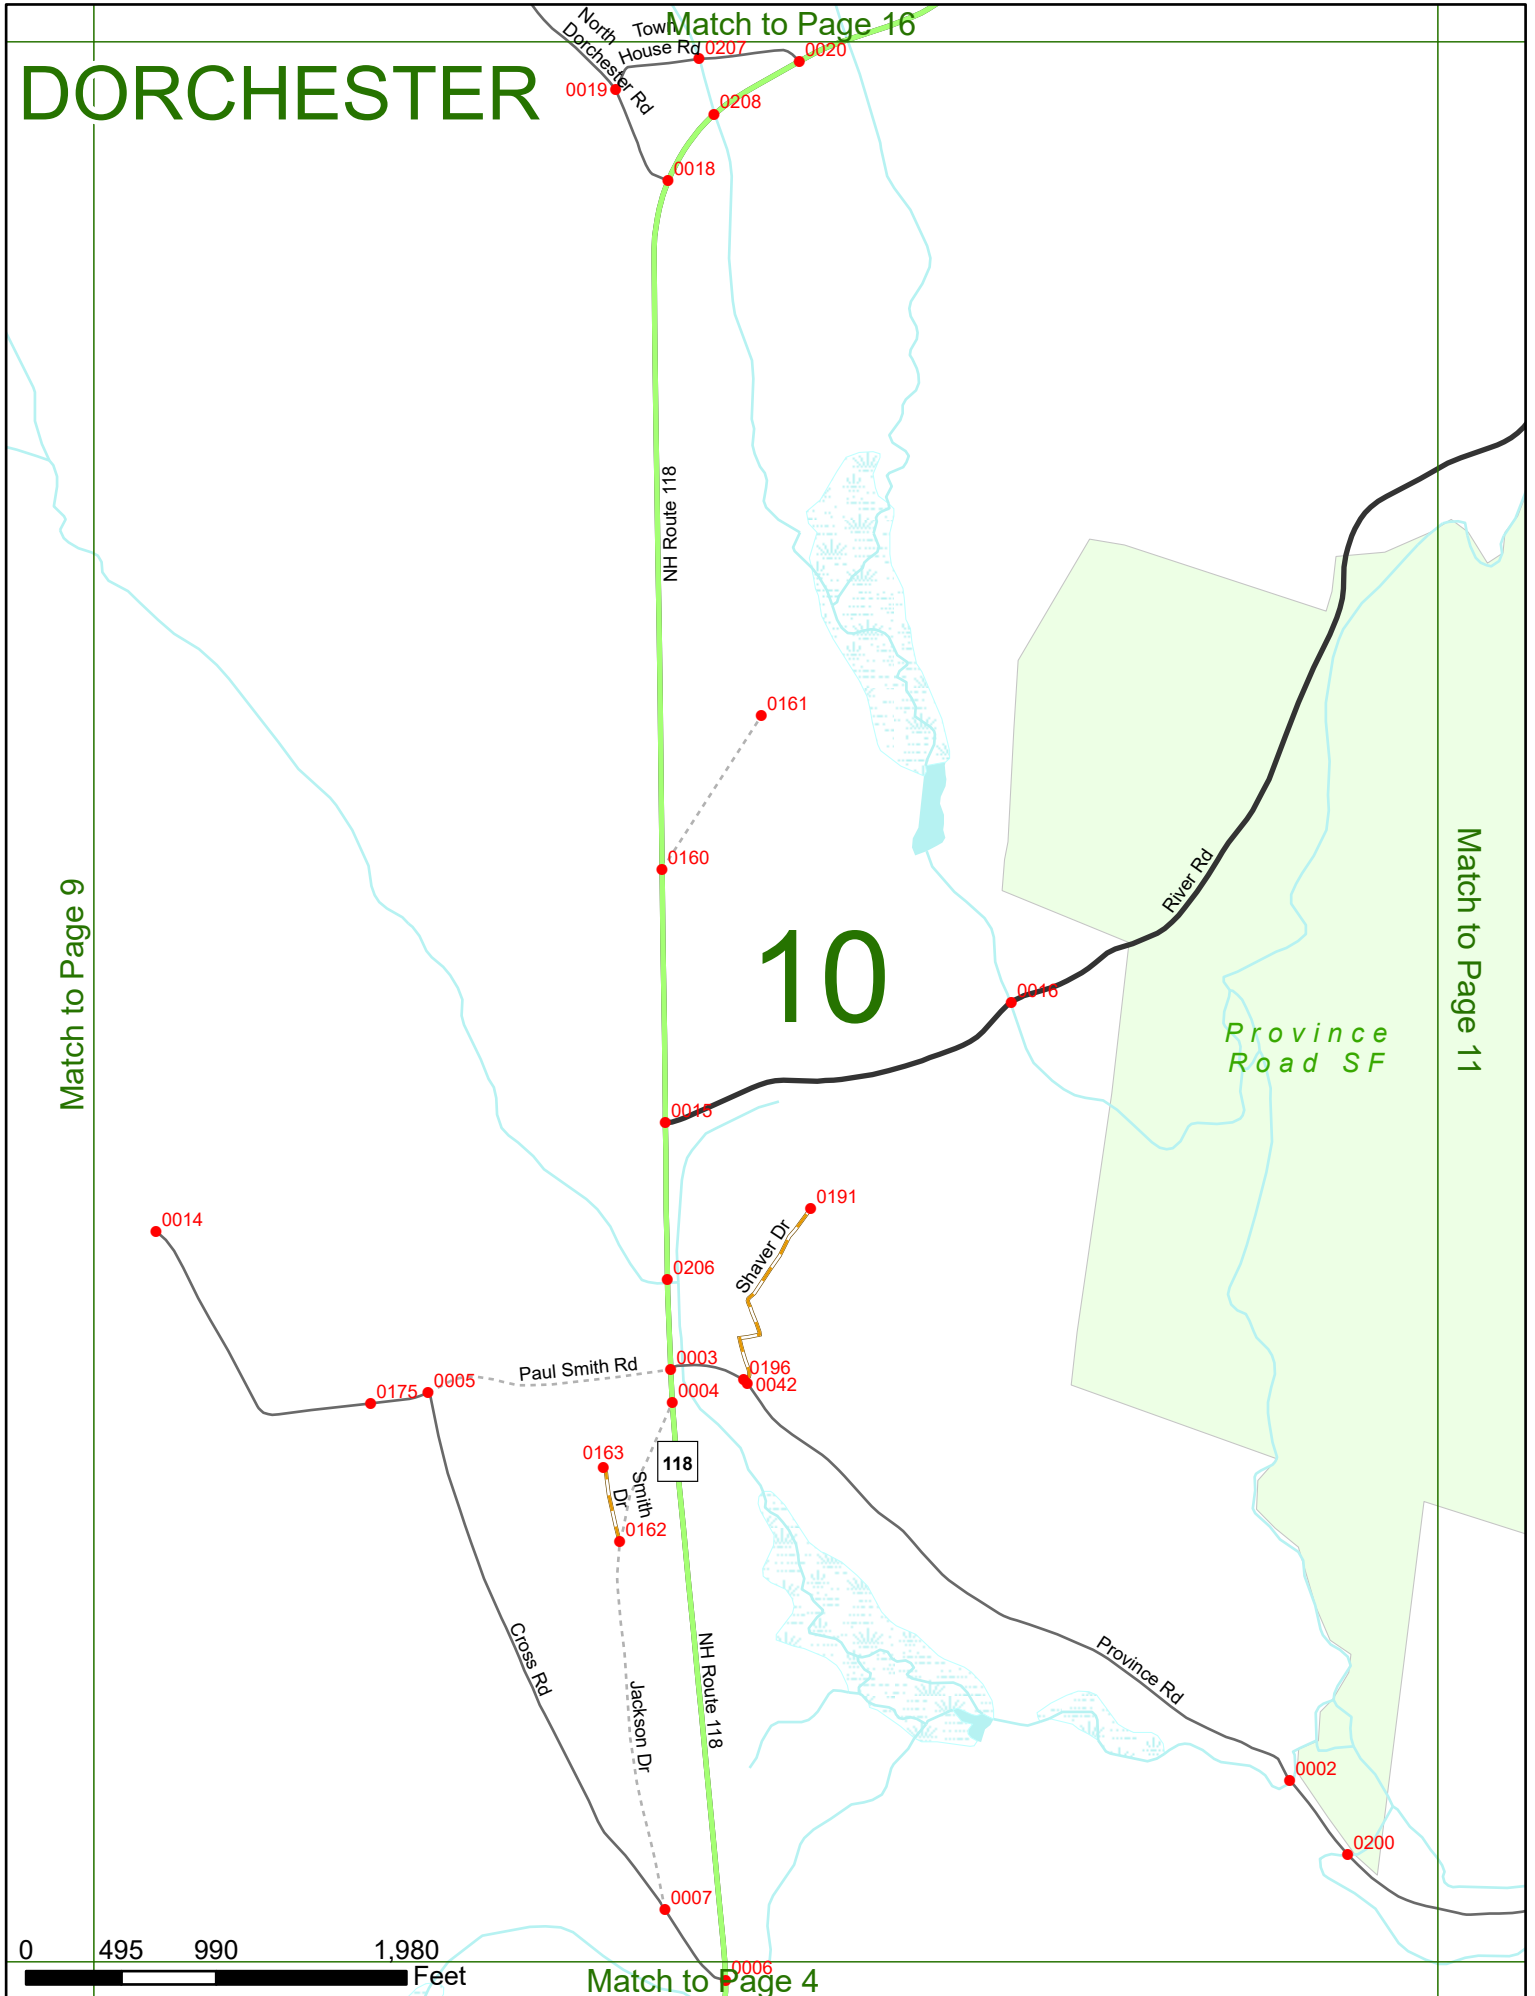

DORCHESTER

Match to Page 16

Match to Page 9

Match to Page 11

10

Province Road SF

Match to Page 4