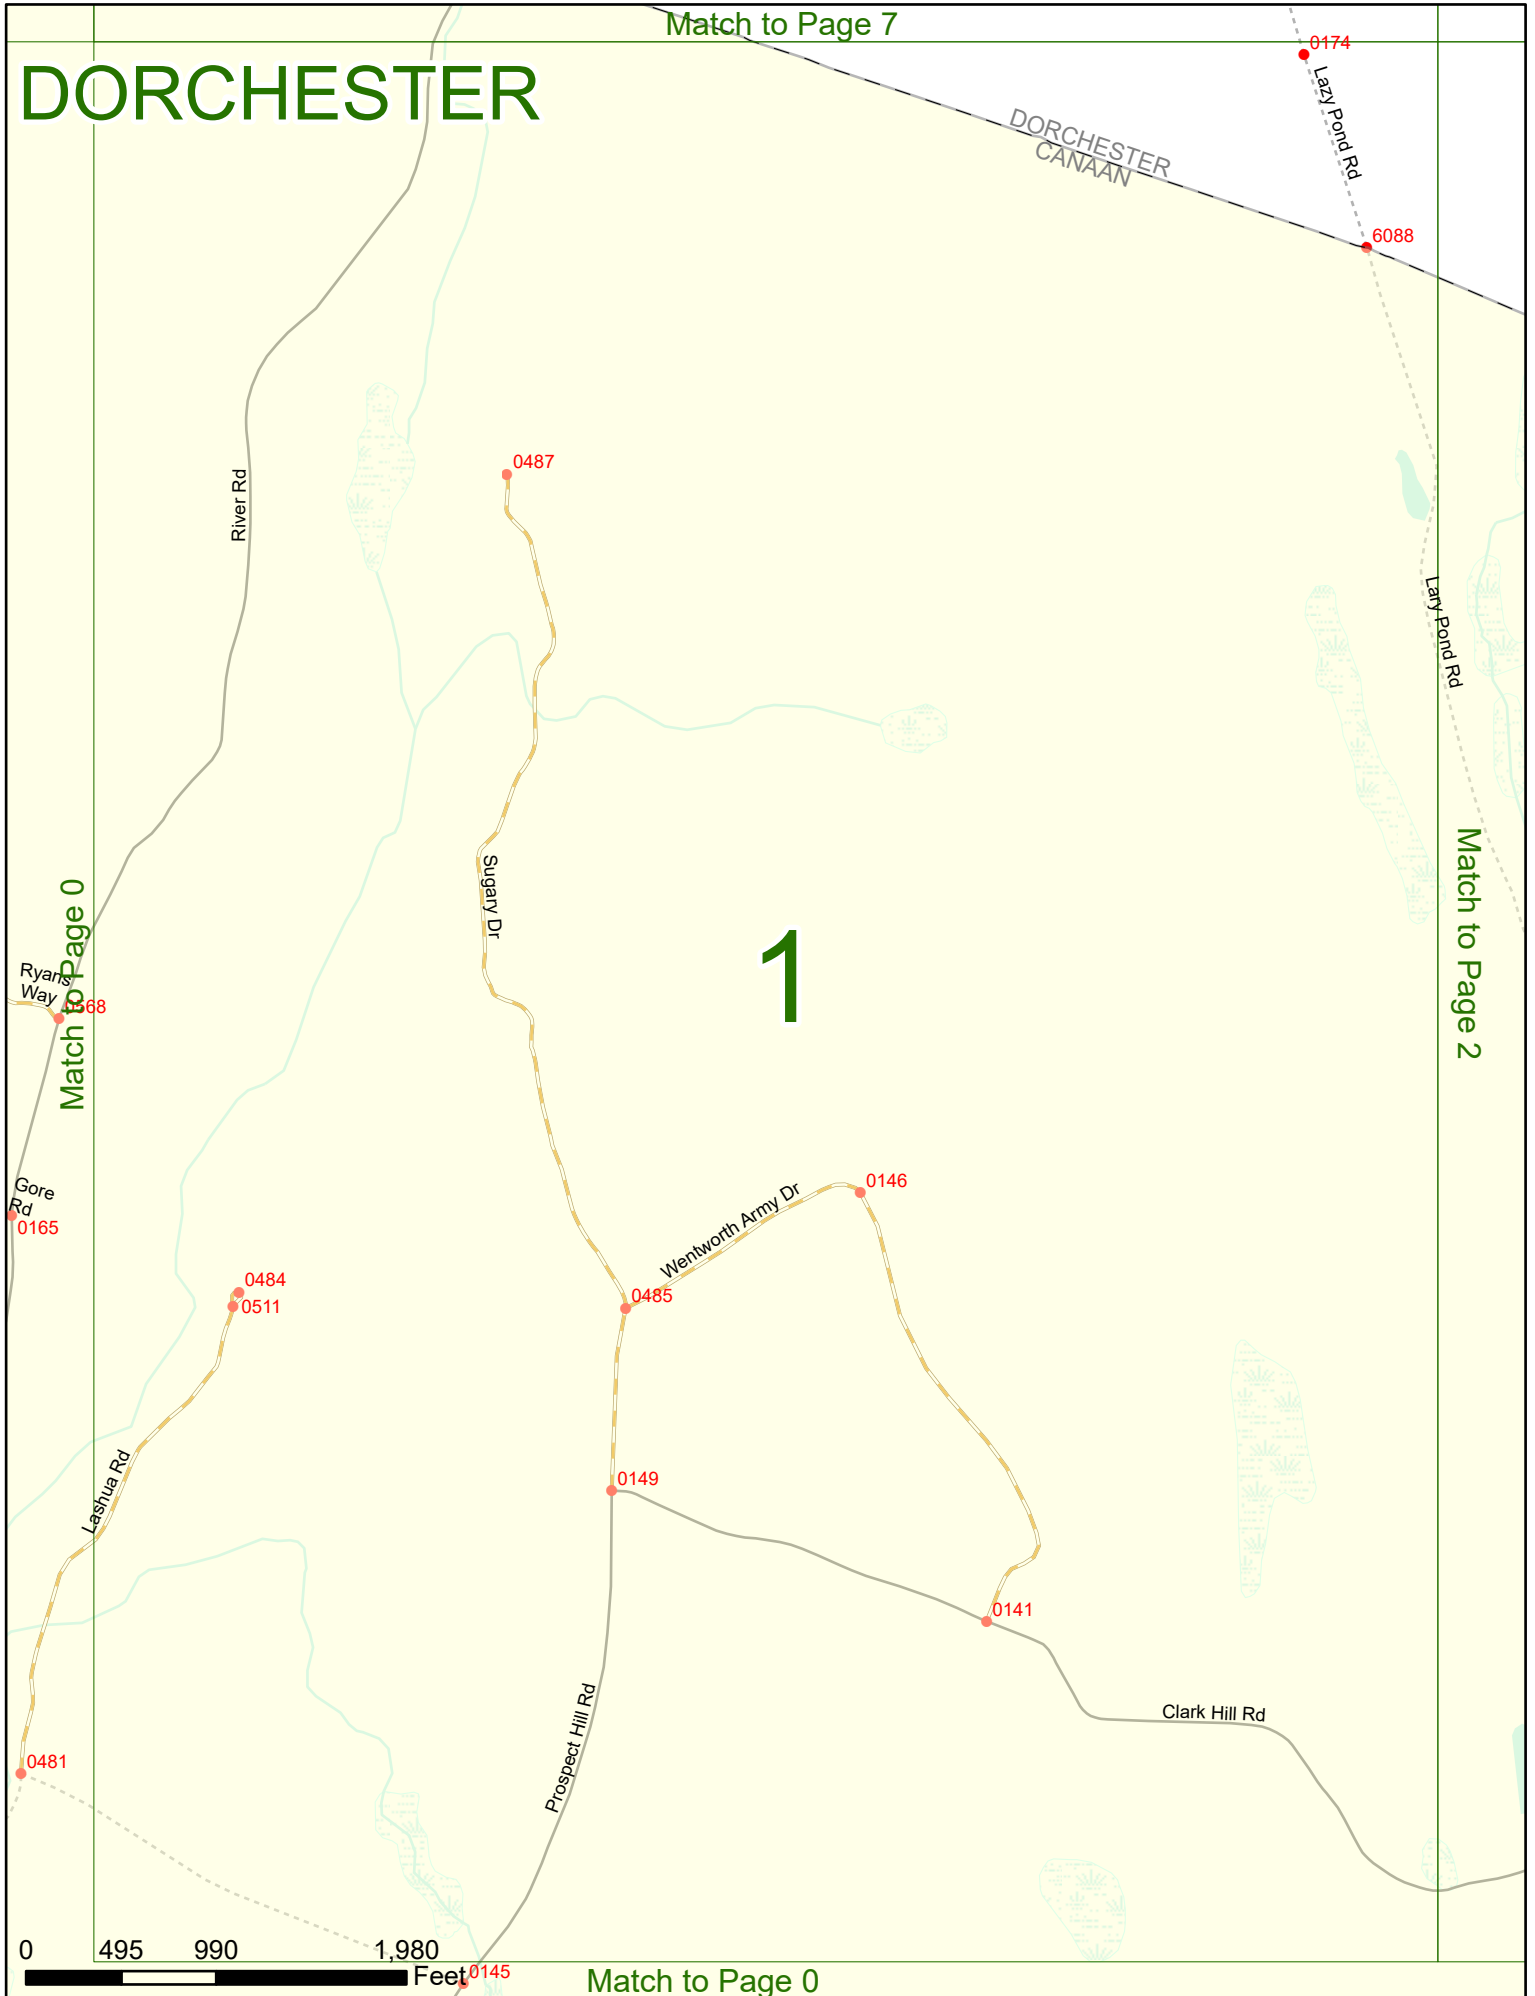

DORCHESTER

Match to Page 7

DORCHESTER
CANAAN

0174
Lazy Pond Rd

6088

River Rd

0487

Sugary Dr

1

Lazy Pond Rd

Match to Page 2

Match to Page 0

Ryans Way
0168

Gore Rd
0165

0484
0511

0146
Wentworth Army Dr

0485

Lashua Rd

0149

0141

Prospect Hill Rd

Clark Hill Rd

0 495 990 1,980

Feet

0145

Match to Page 0