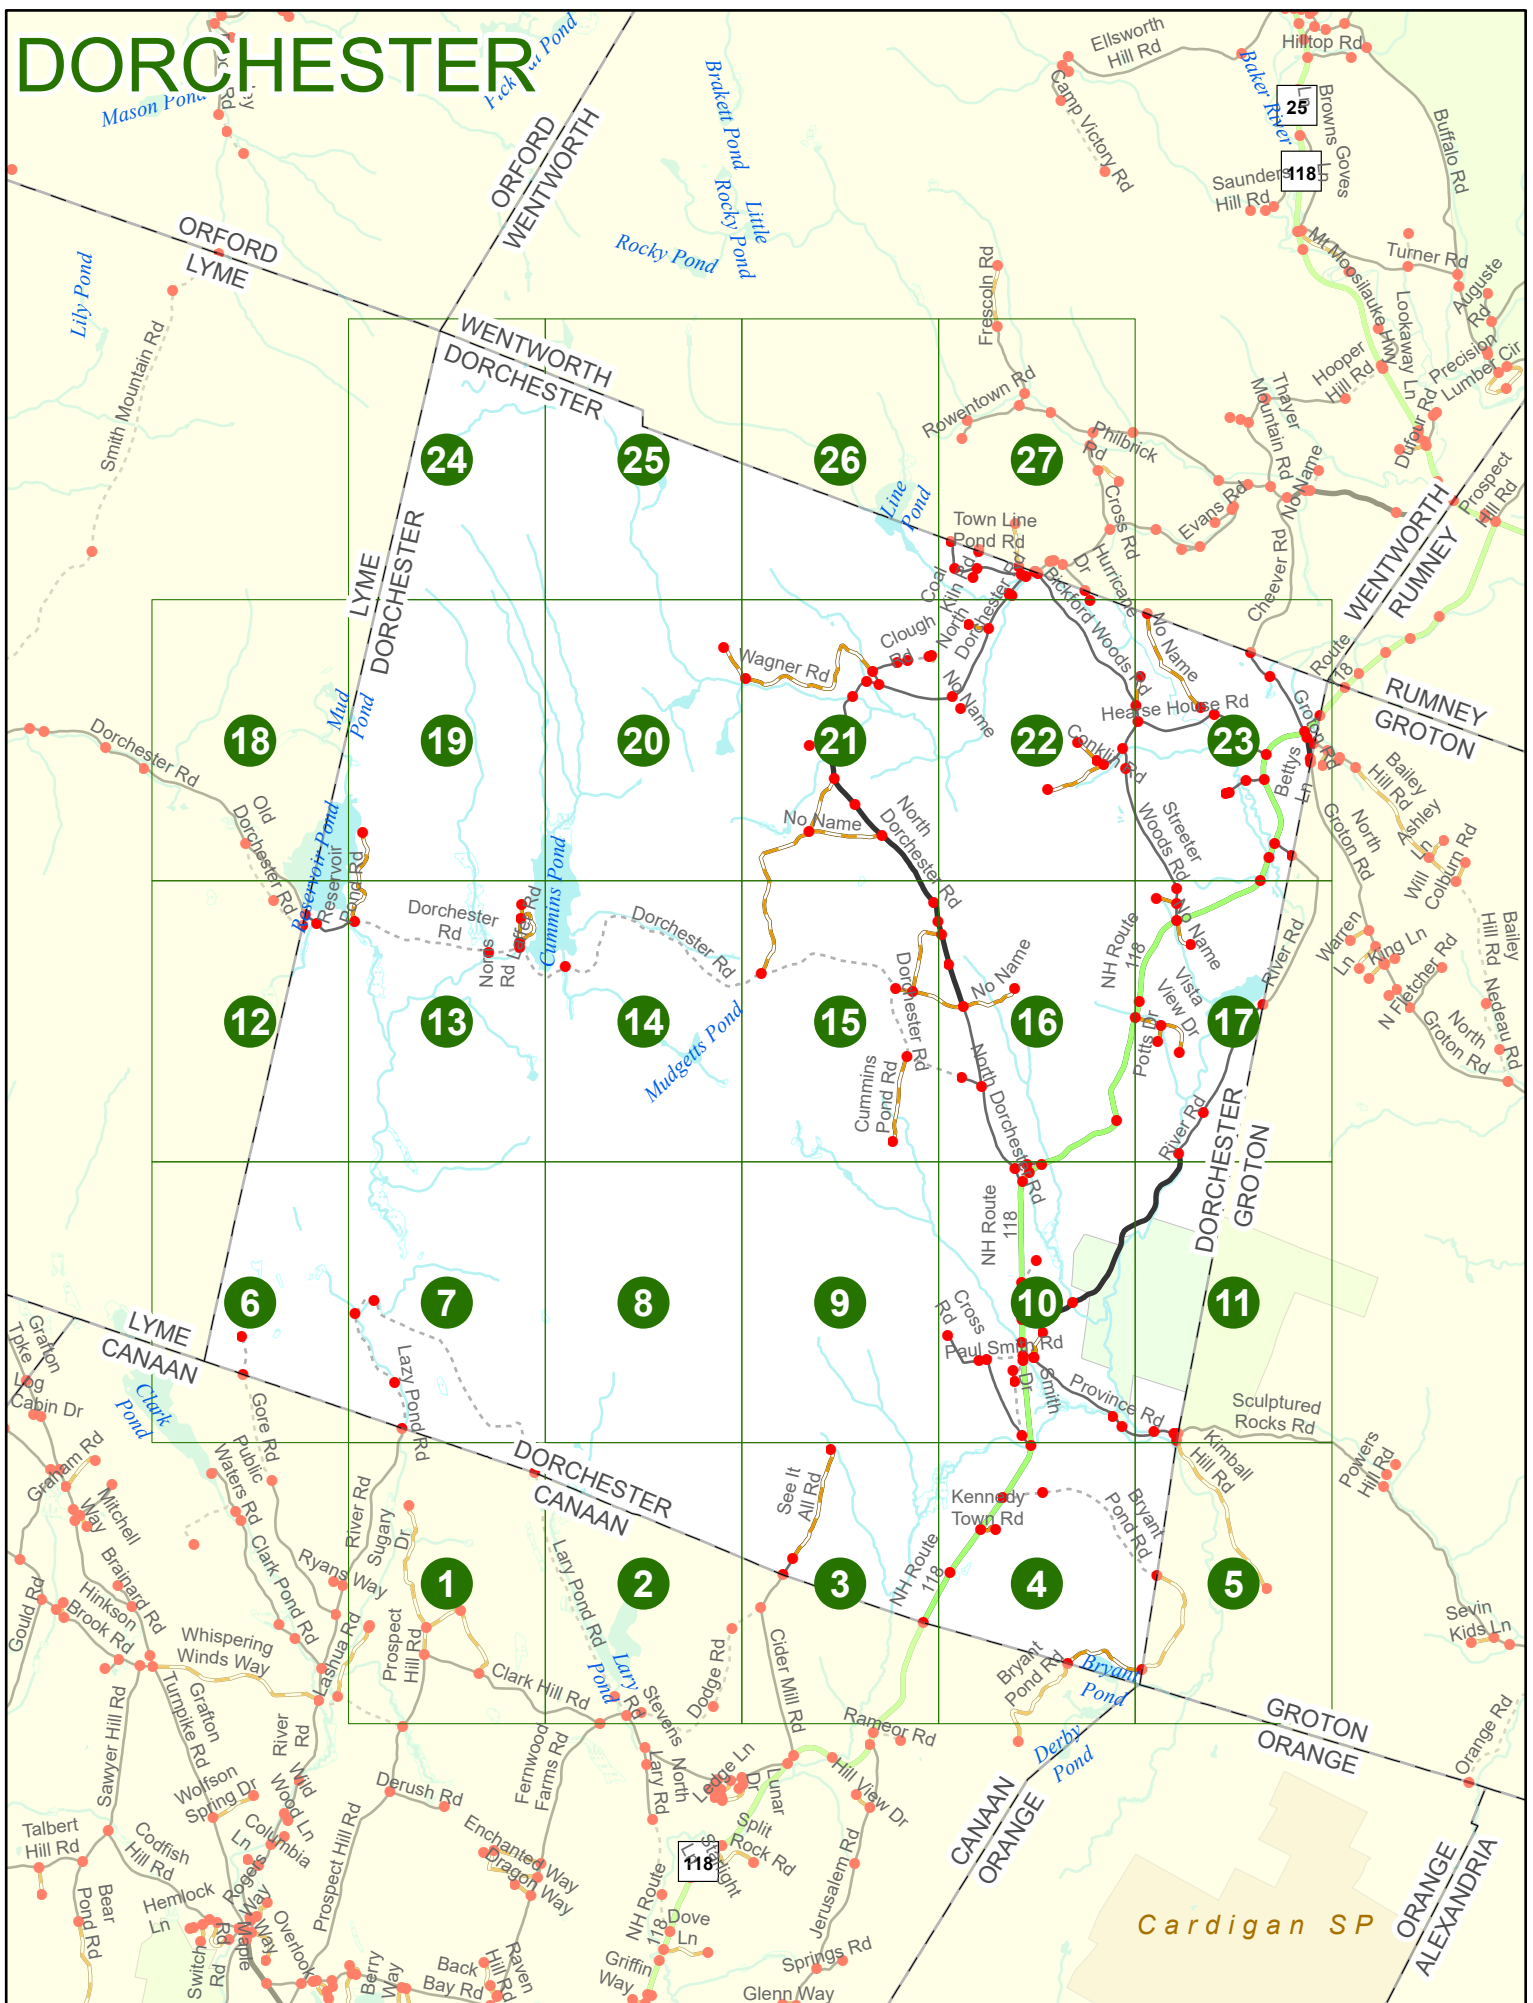

Maps and data sets are not guaranteed to be free from errors and omissions. Data is in a constant state of update and correction by various groups and agencies. Information displayed on this map is the best available at the time of publication.

2024 Nodal Reference Bookmap

LEGEND

NHDOT will accept crash locations based on the State of NH Uniform Police Traffic Accident Report.

Crash occurred on:

Option 1 Street Address
 123 Main Street

Option 2 Route No and/or Distance from NESW Intesecting Road, Bridge,
 Street name Intersecting Street Town/County line
 Main Street 500 E Oak Street

Option 3 First Node Distance from First Node Second Node
 515 212 632

Option 4 Route No and/or Mile Marker on Interstate Only NESW Mile (Marker)
 Street name
 189S 700 feet S 36.8

Option 3 – Example

Street Name Loudon Road
First Node 803
Distance from First Node 318 Ft
Second Node 813

DORCHESTER

DORCHESTER

Match to Page 7

DORCHESTER
CANAAN

0174
Lazy Pond Rd

6088

River Rd

0487