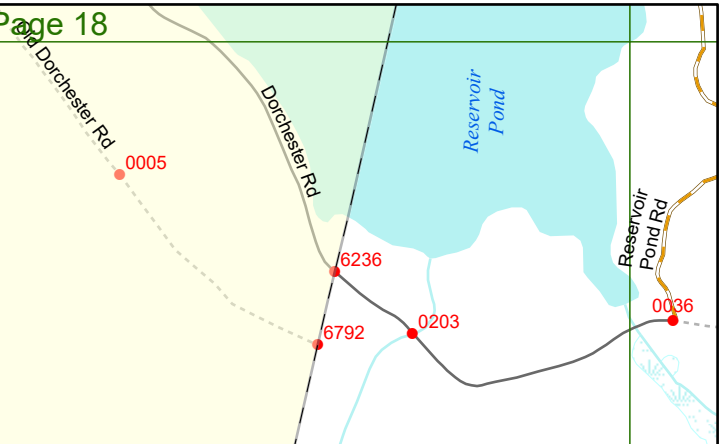

DORCHESTER

Match to Page 18

Match to Page 0

Match to Page 13

12

LYME
DORCHESTER

Match to Page 6