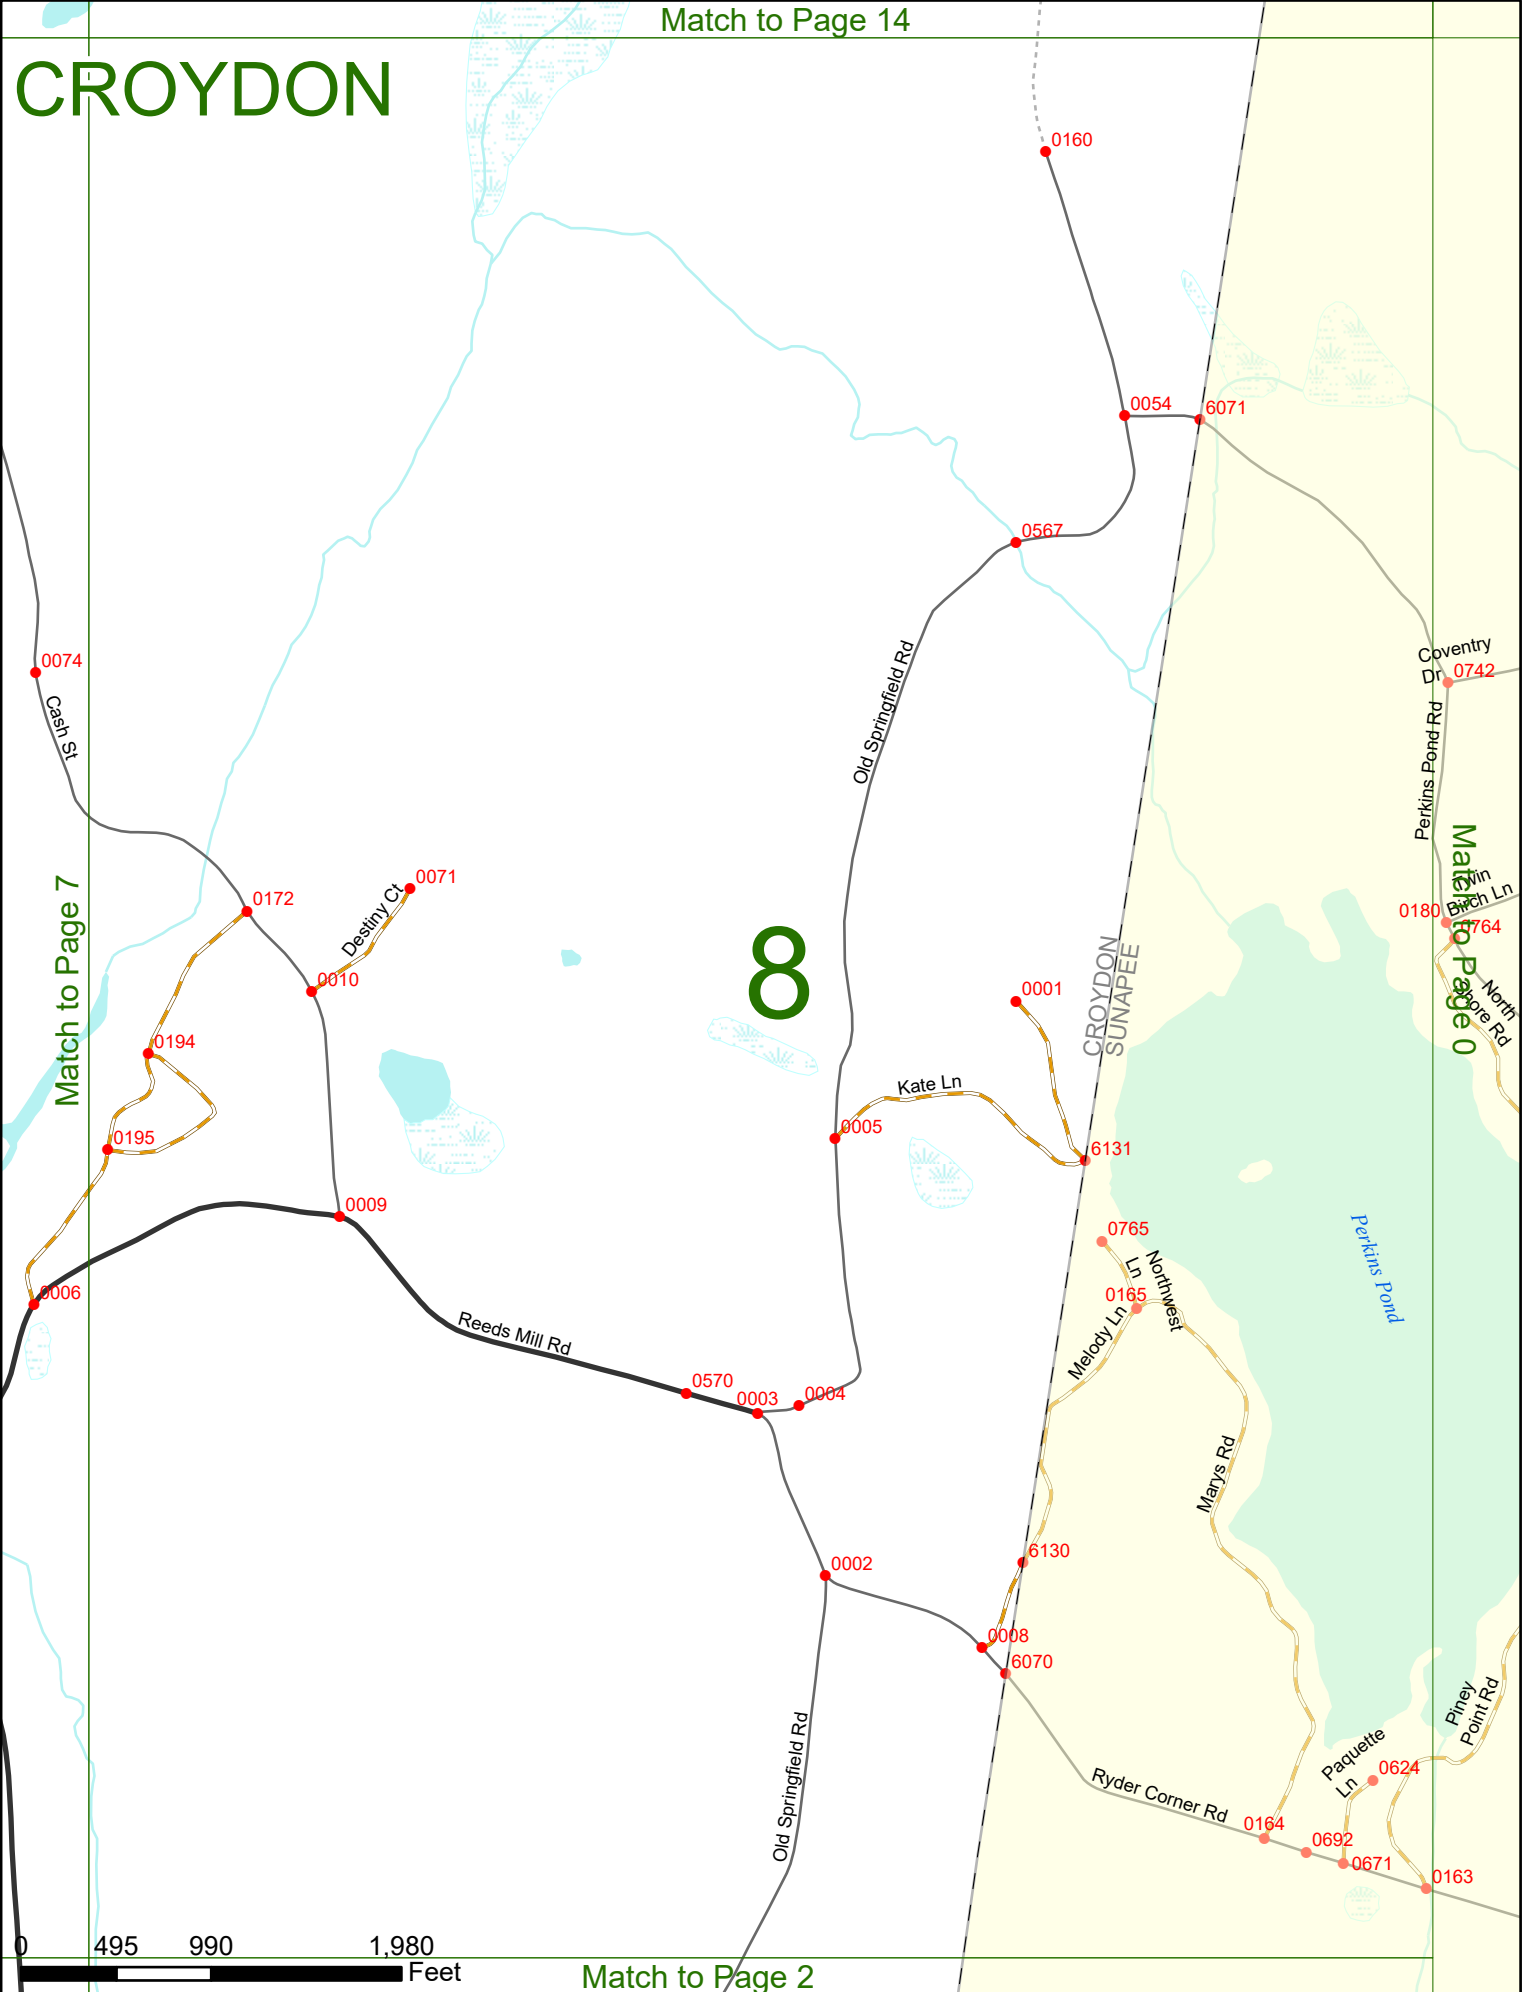

CROYDON

8

CROYDON
SUNAPEE

Match to Page 7

Match to Page 0