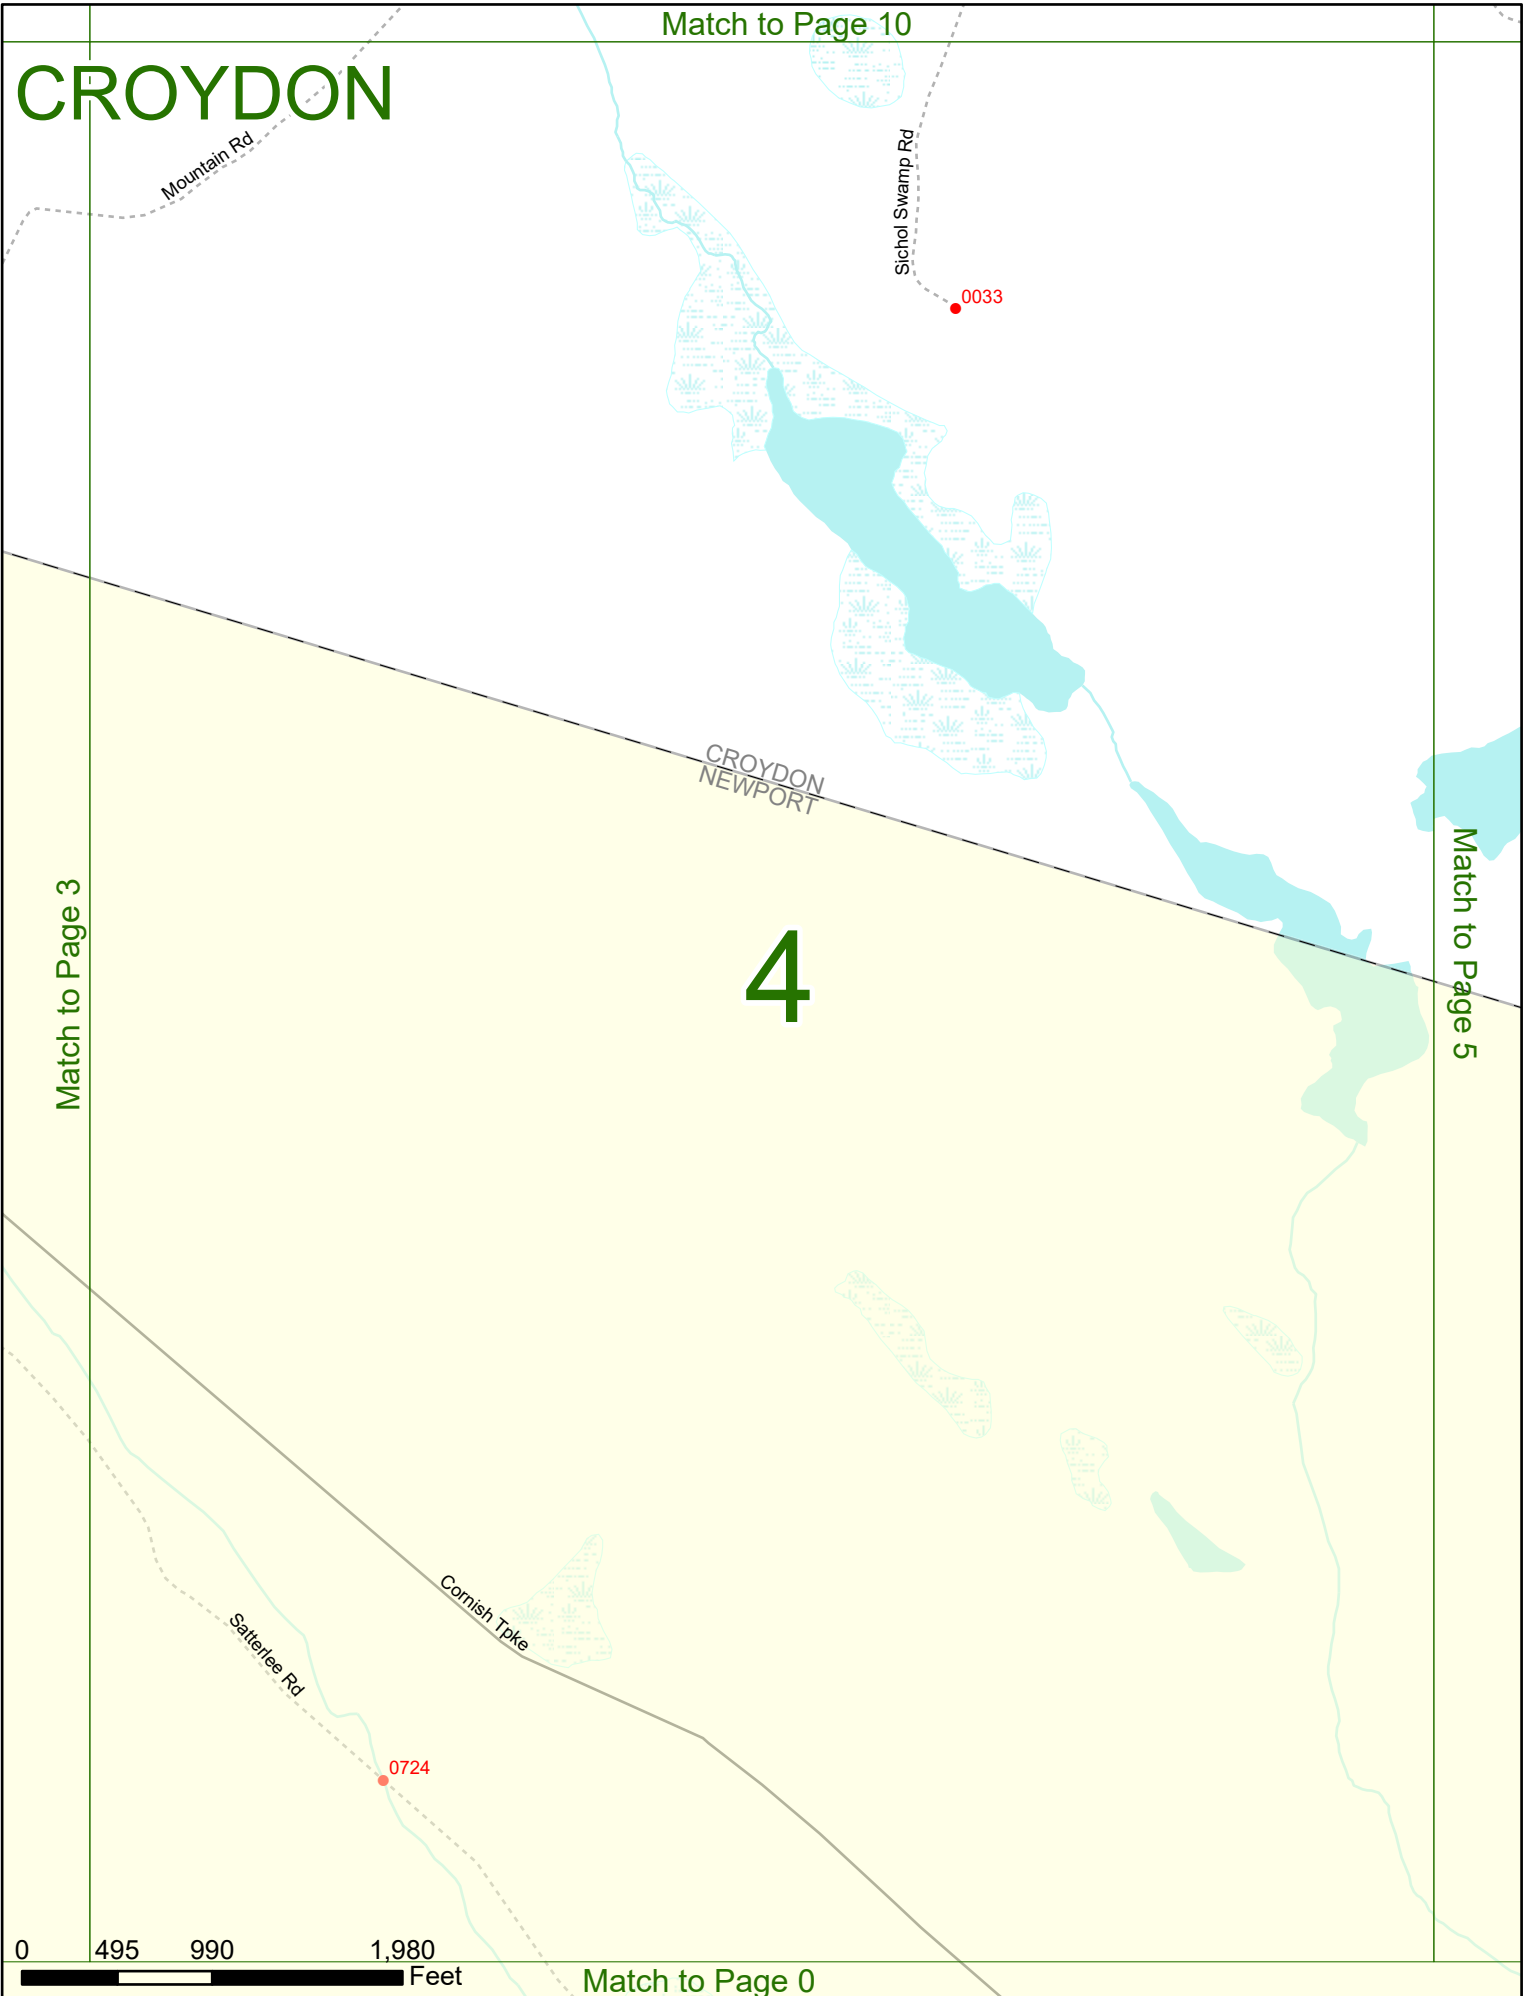

CROYDON

Match to Page 10

Mountain Rd

Sichol Swamp Rd

0033

CROYDON
NEWPORT

4

Match to Page 3

Match to Page 5

Satterlee Rd

Cornish Tpke

0724

0 495 990 1,980 Feet

Match to Page 0