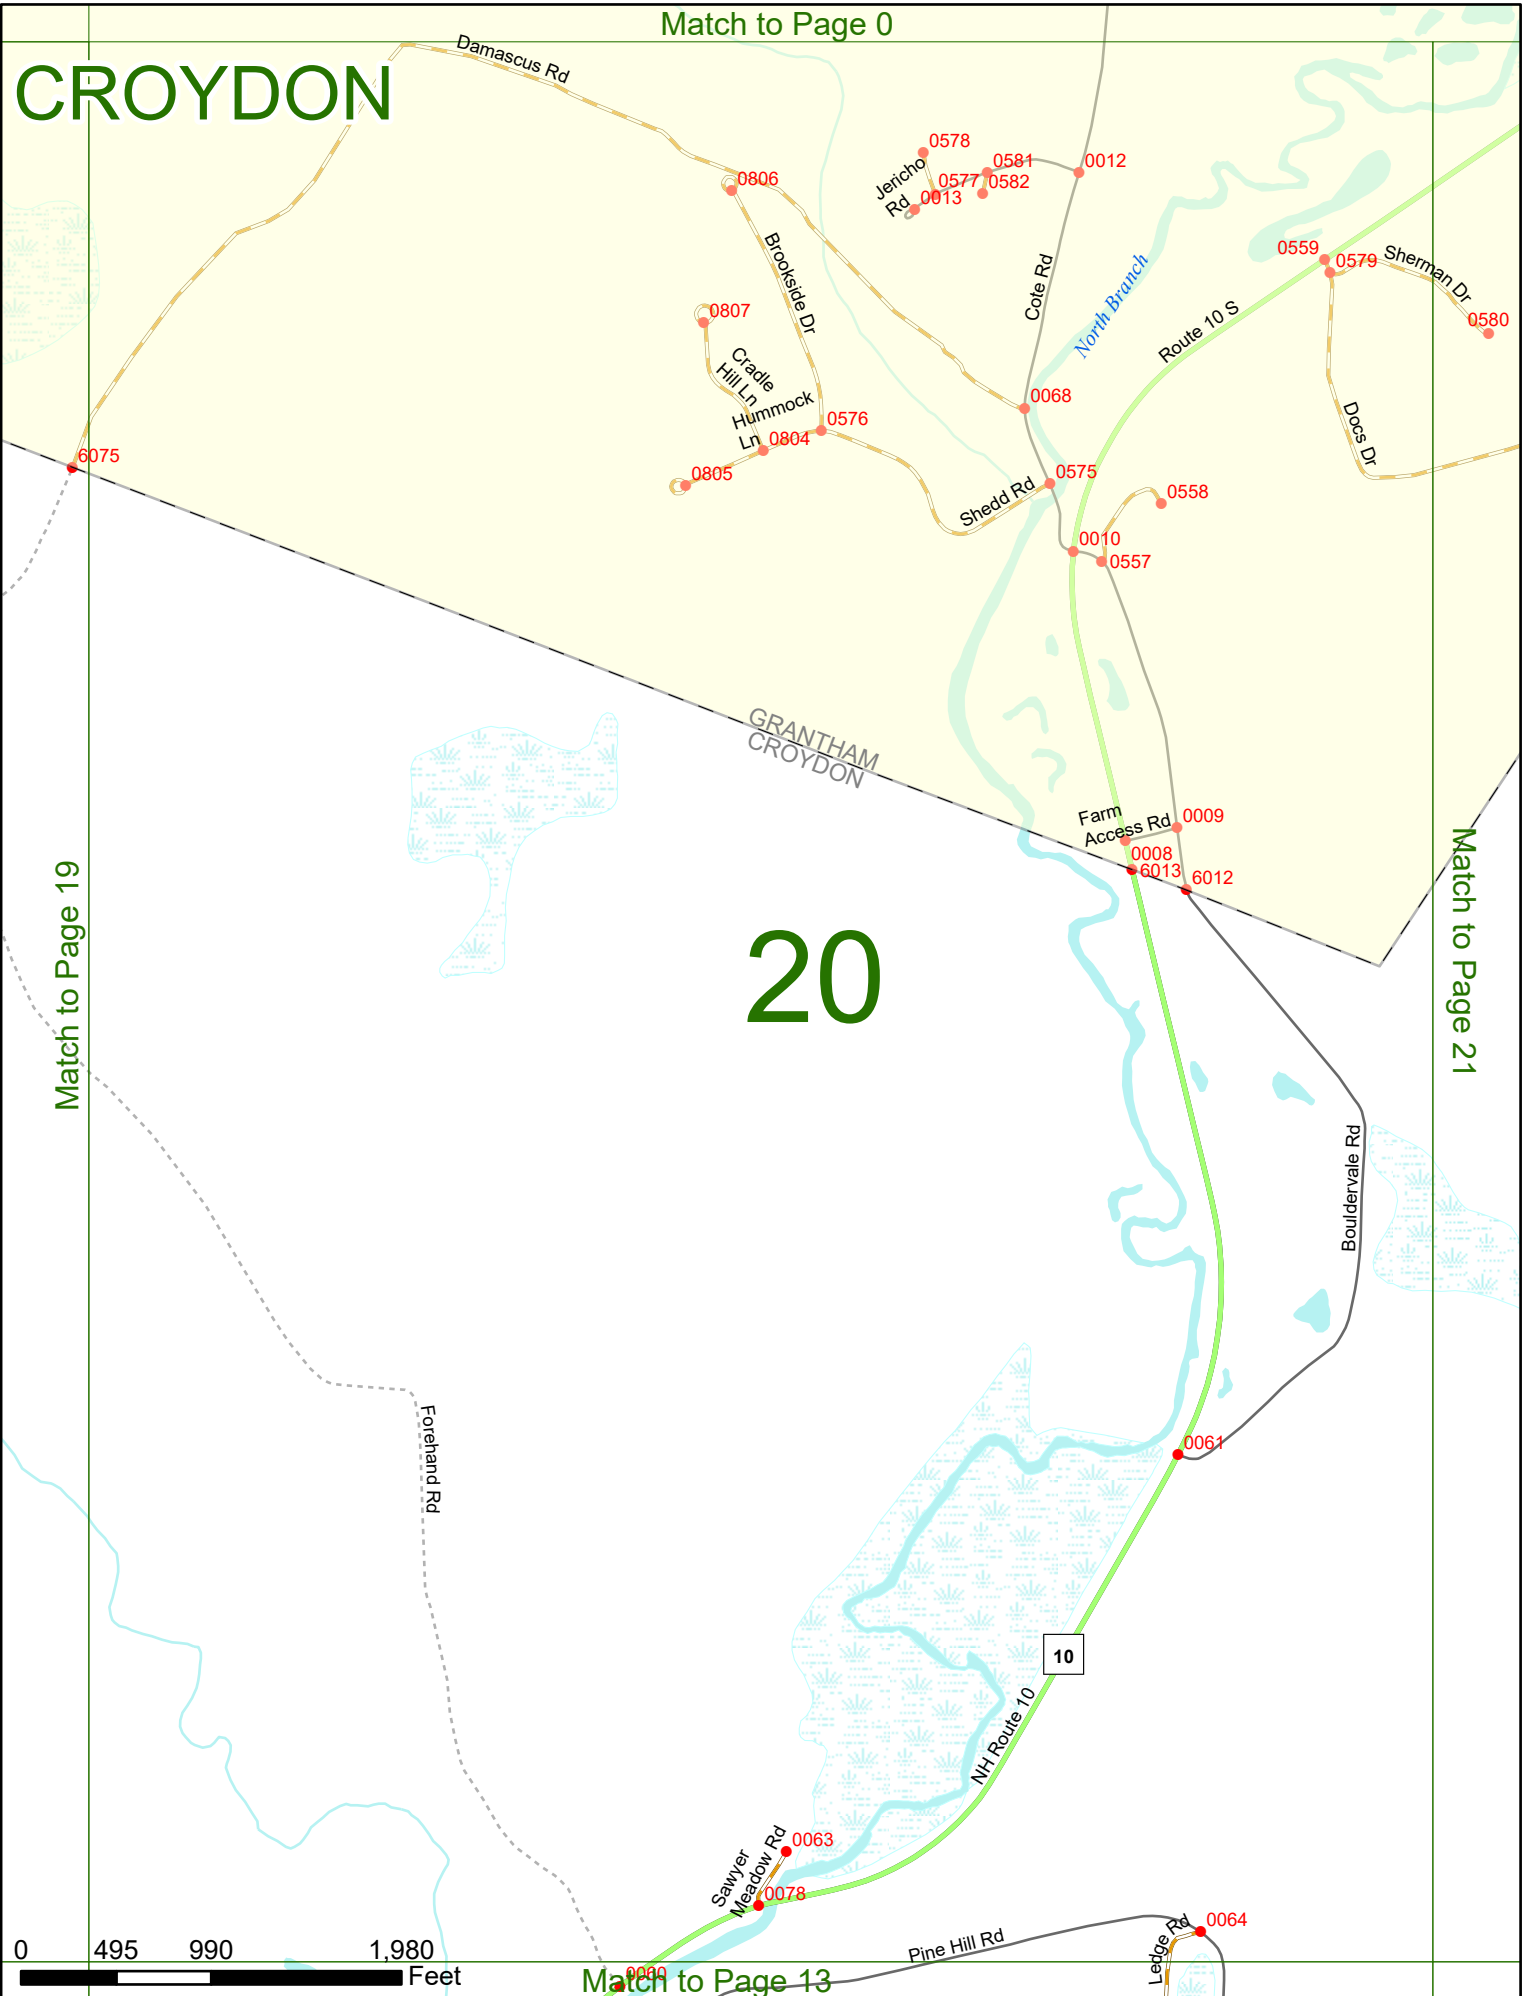

CROYDON

Match to Page 0

20

Match to Page 19

Match to Page 21

Match to Page 13

Damascus Rd

Jericho Rd

Cote Rd

Route 10 S

Sherman Dr

Docs Dr

Brookside Dr

Cradle Hill Ln
Hummock Ln

Shedd Rd

Farm Access Rd

Bouldervale Rd

Forehand Rd

10

NH Route 10

Sawyer Meadow Rd

Pine Hill Rd

Ledge Rd

0 495 990 1,980 Feet