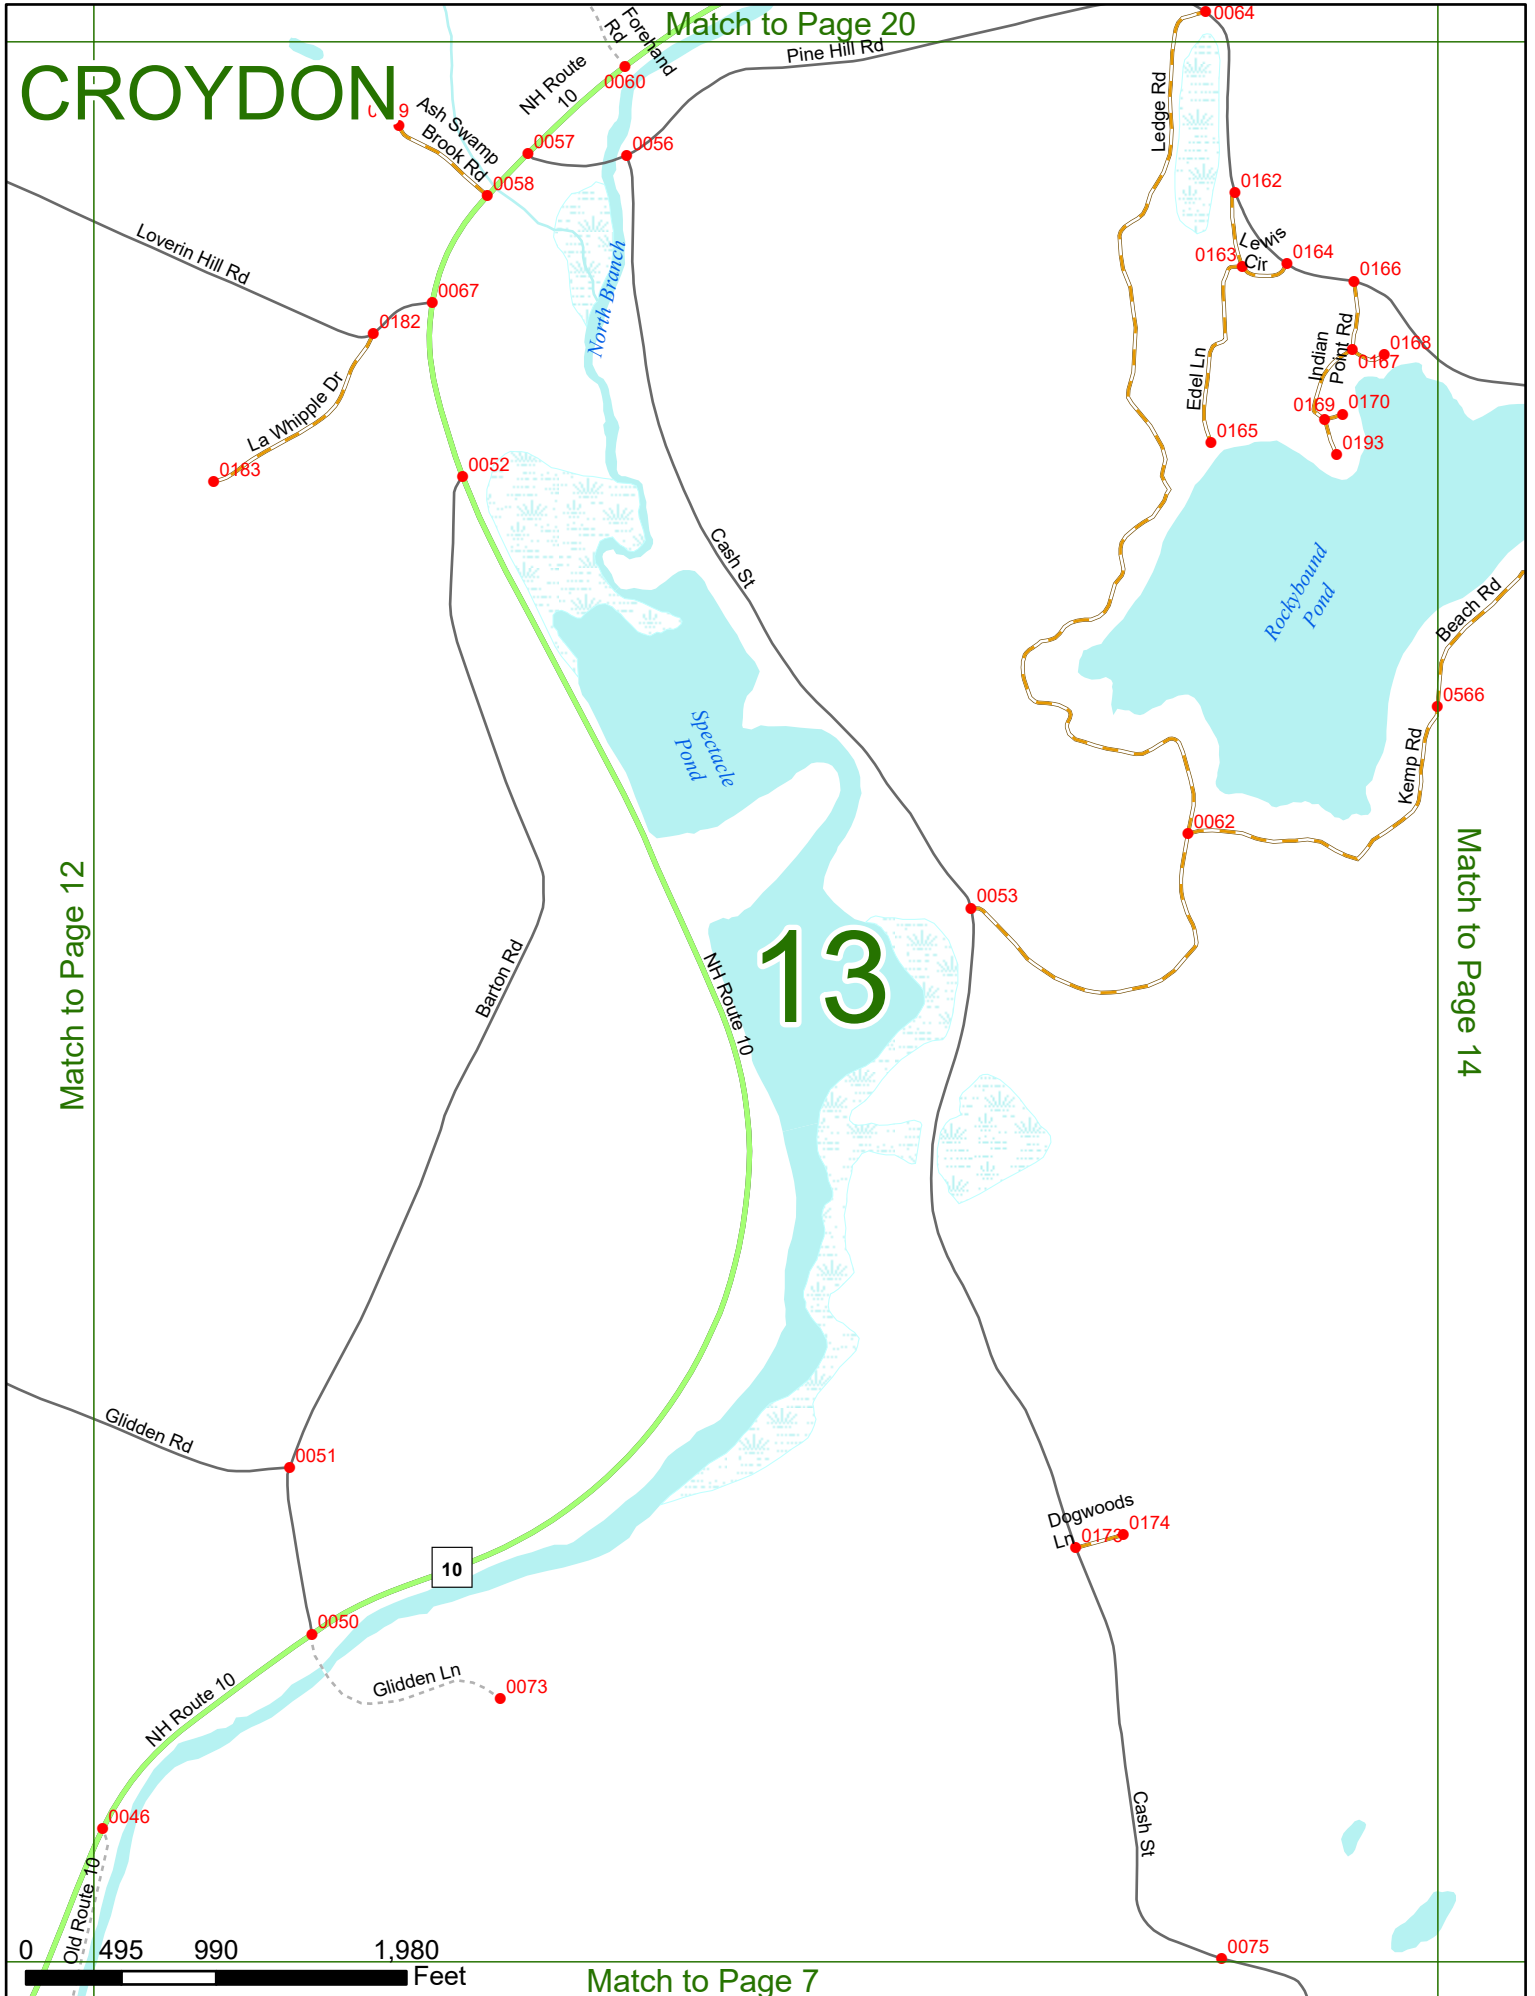

CROYDON

Match to Page 20

Match to Page 12

Match to Page 14

Match to Page 7

13