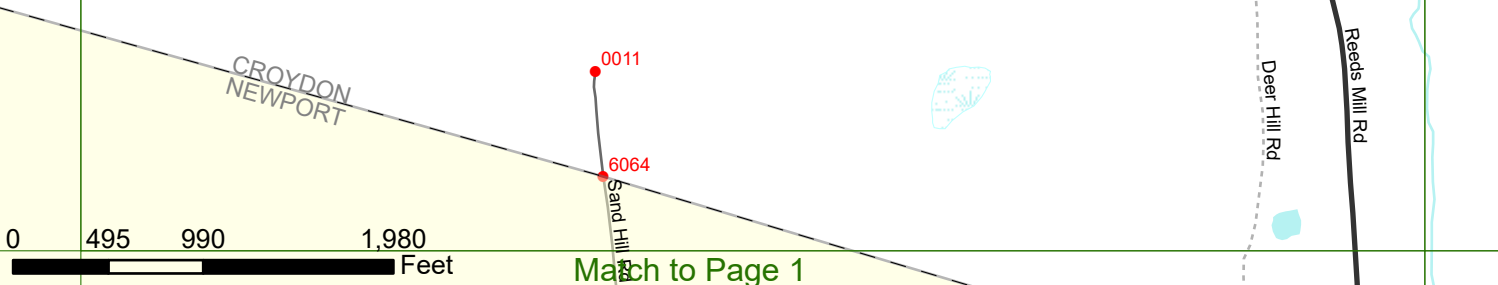

CROYDON

7

Match to Page 6

Match to Page 8