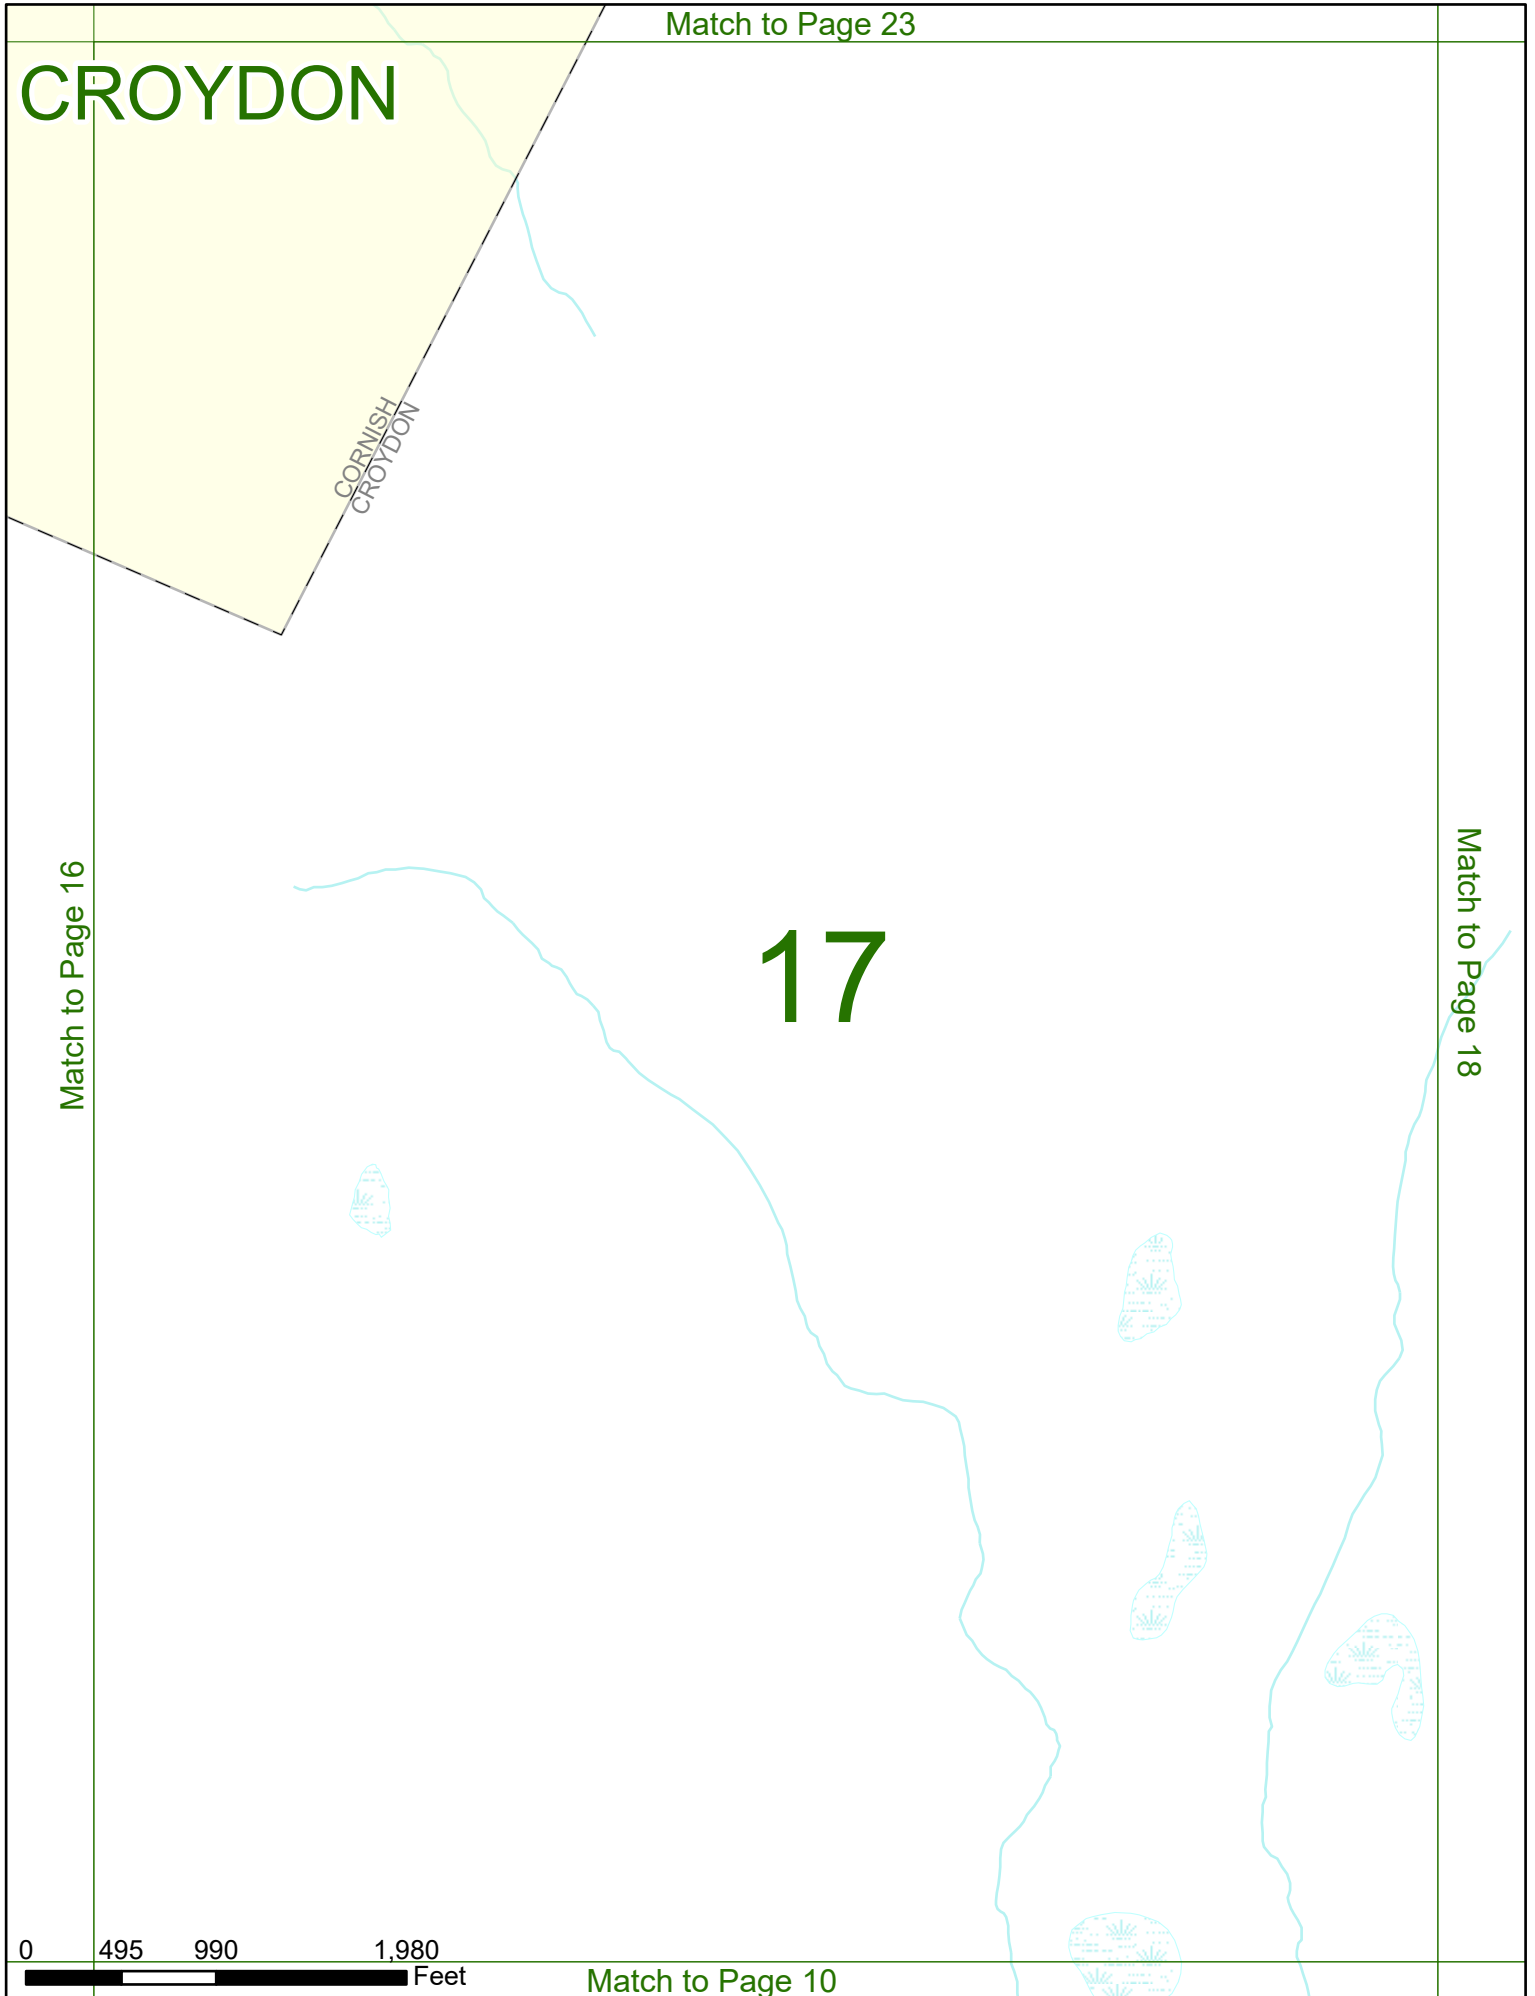

Match to Page 23

CROYDON

CORNISH
CROYDON

17

Match to Page 16

Match to Page 18

0 495 990 1,980 Feet

Match to Page 10