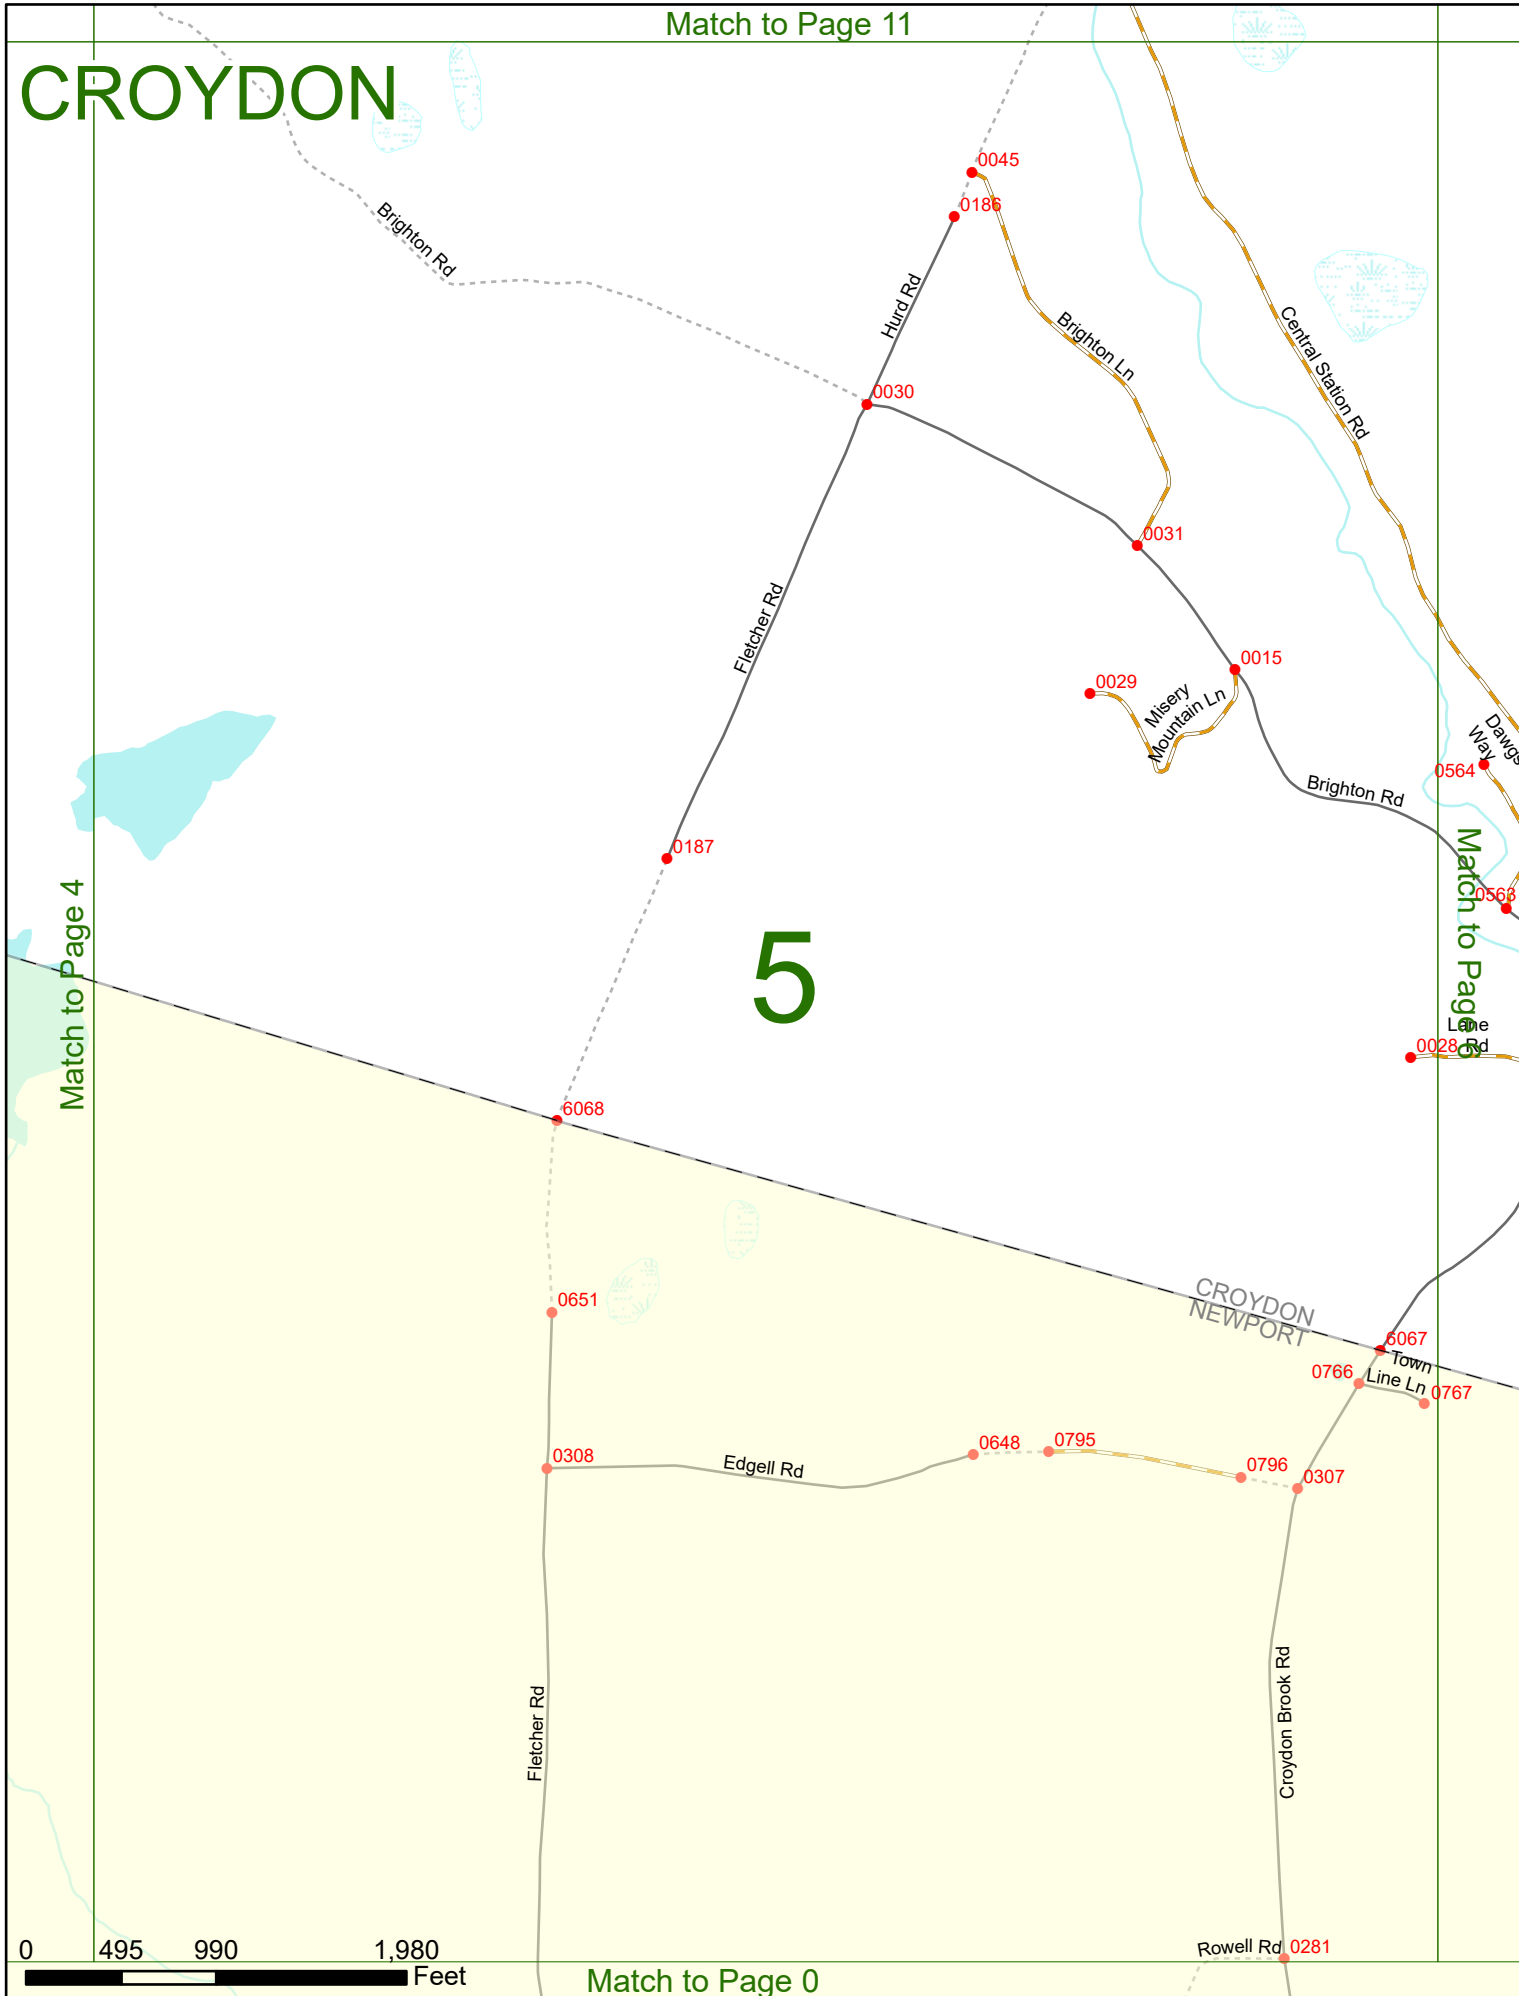

CROYDON

5

Match to Page 4

Match to Page 6