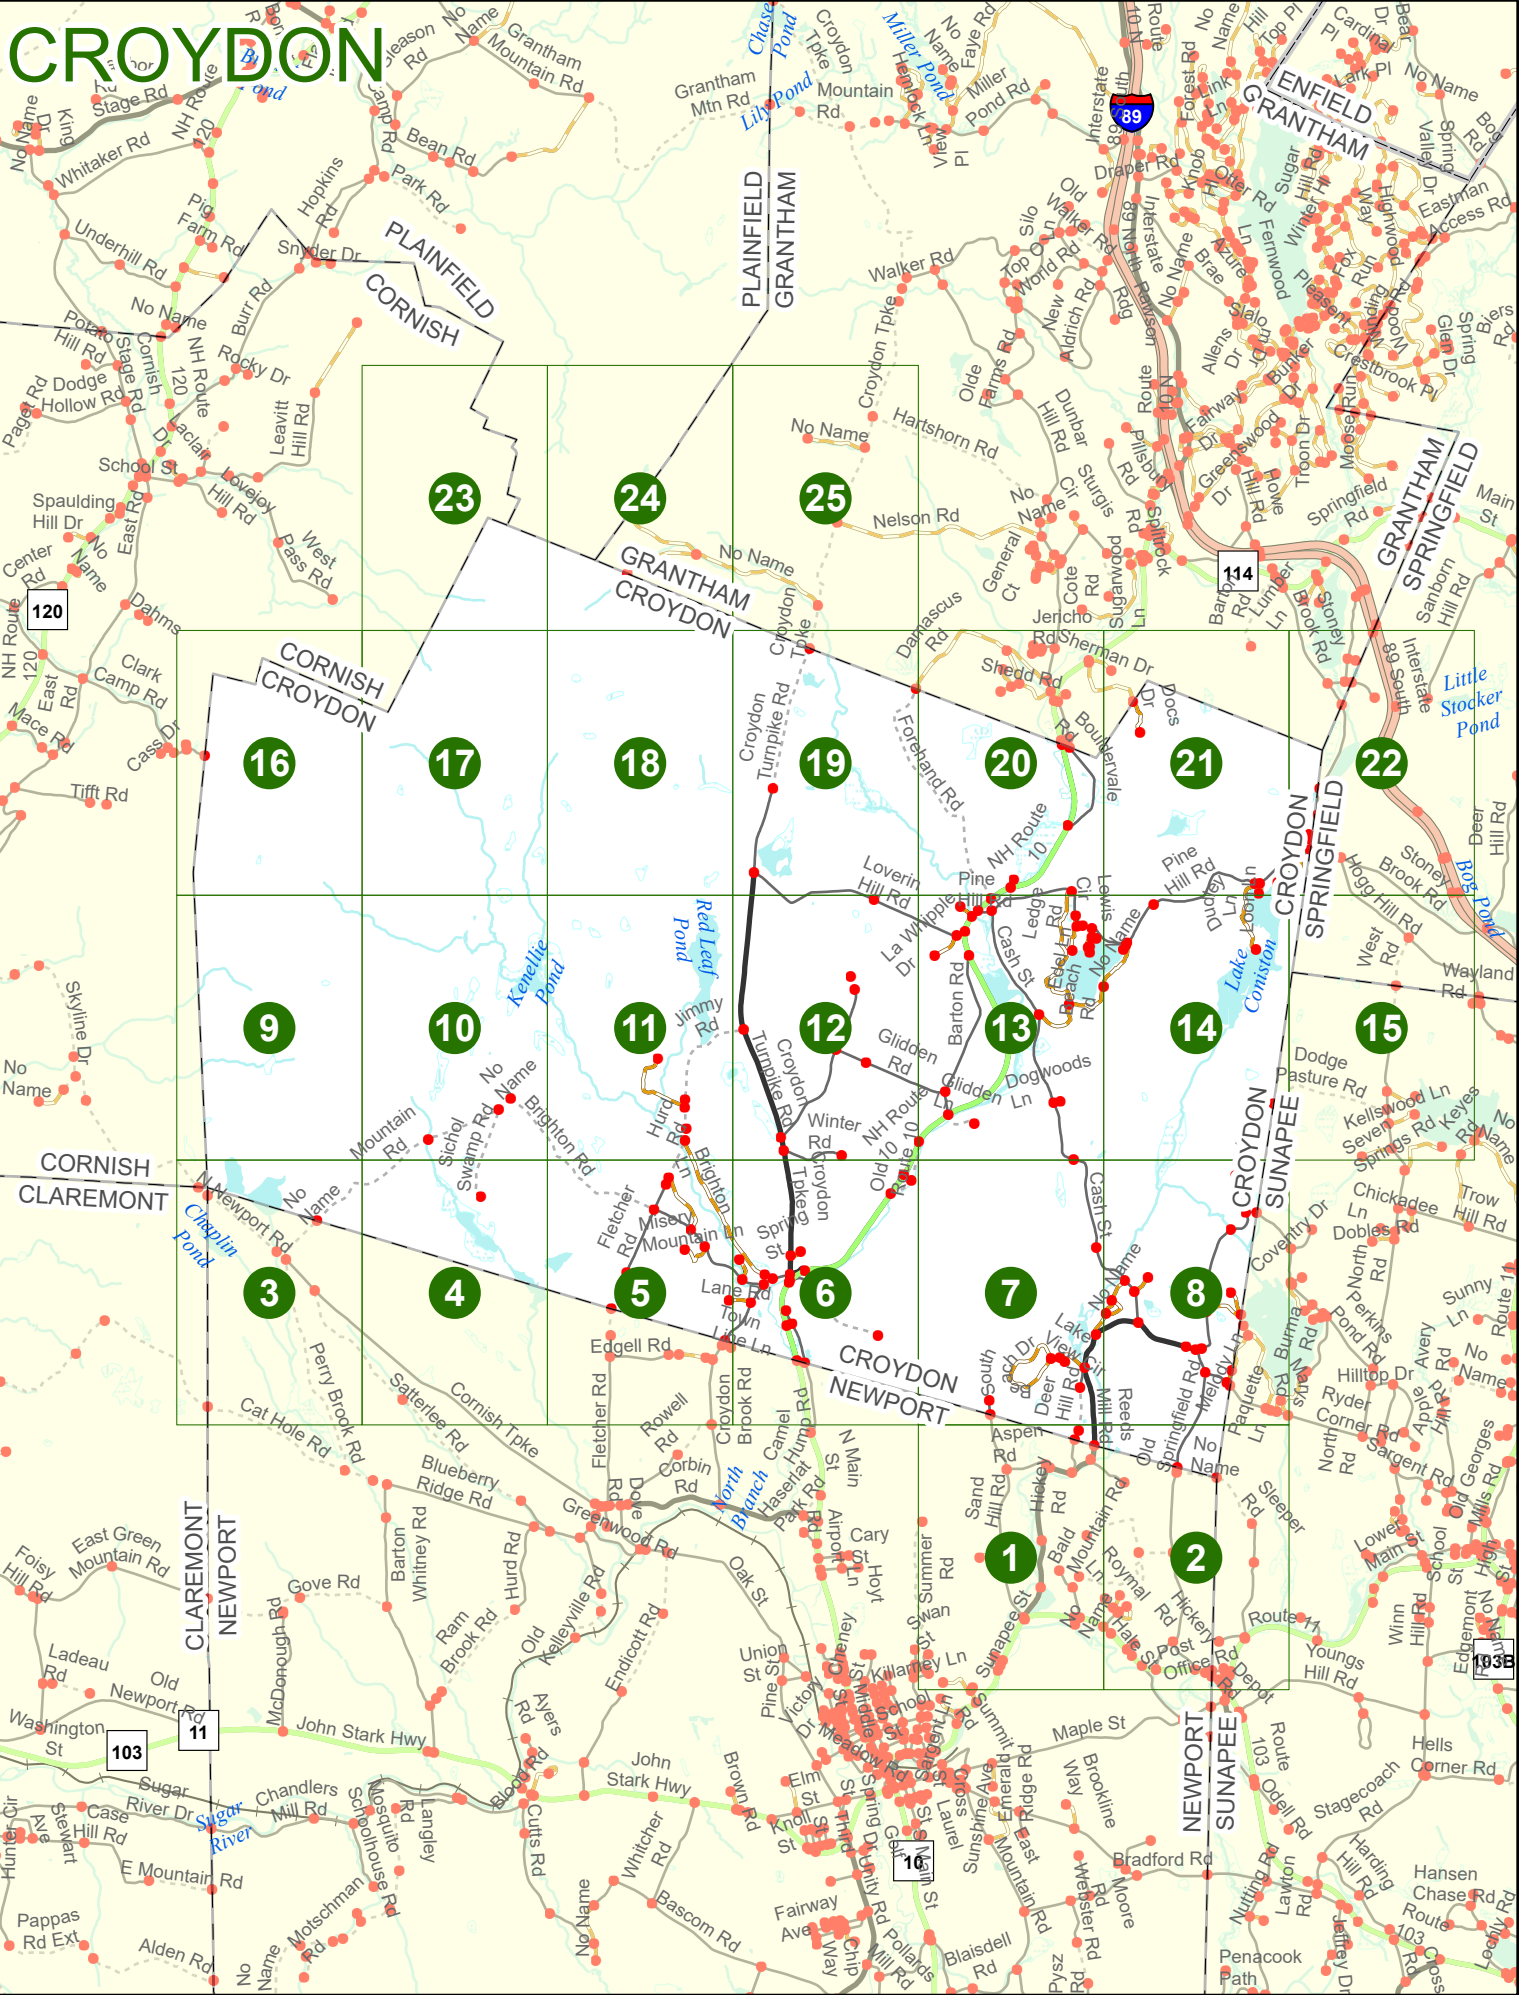

2024 Nodal Reference Bookmap

LEGEND

NHDOT will accept crash locations based on the State of NH Uniform Police Traffic Accident Report.

Crash occurred on:

Option 1 Street Address
 123 Main Street

Option 2 Route No and/or Distance from NESW Intesecting Road, Bridge,
 Street name Intersecting Street Town/County line
 Main Street 500 E Oak Street

Option 3 First Node Distance from First Node Second Node
 515 212 632

Option 4 Route No and/or Mile Marker on Interstate Only NESW Mile (Marker)
 Street name
 189S 700 feet S 36.8

Option 3 – Example

Street Name Loudon Road
First Node 803
Distance from First Node 318 Ft
Second Node 813

CROYDON

Match to Page 8

CROYDON

2

Match to Page 1

Match to Page 0

Match to Page 9

CROYDON