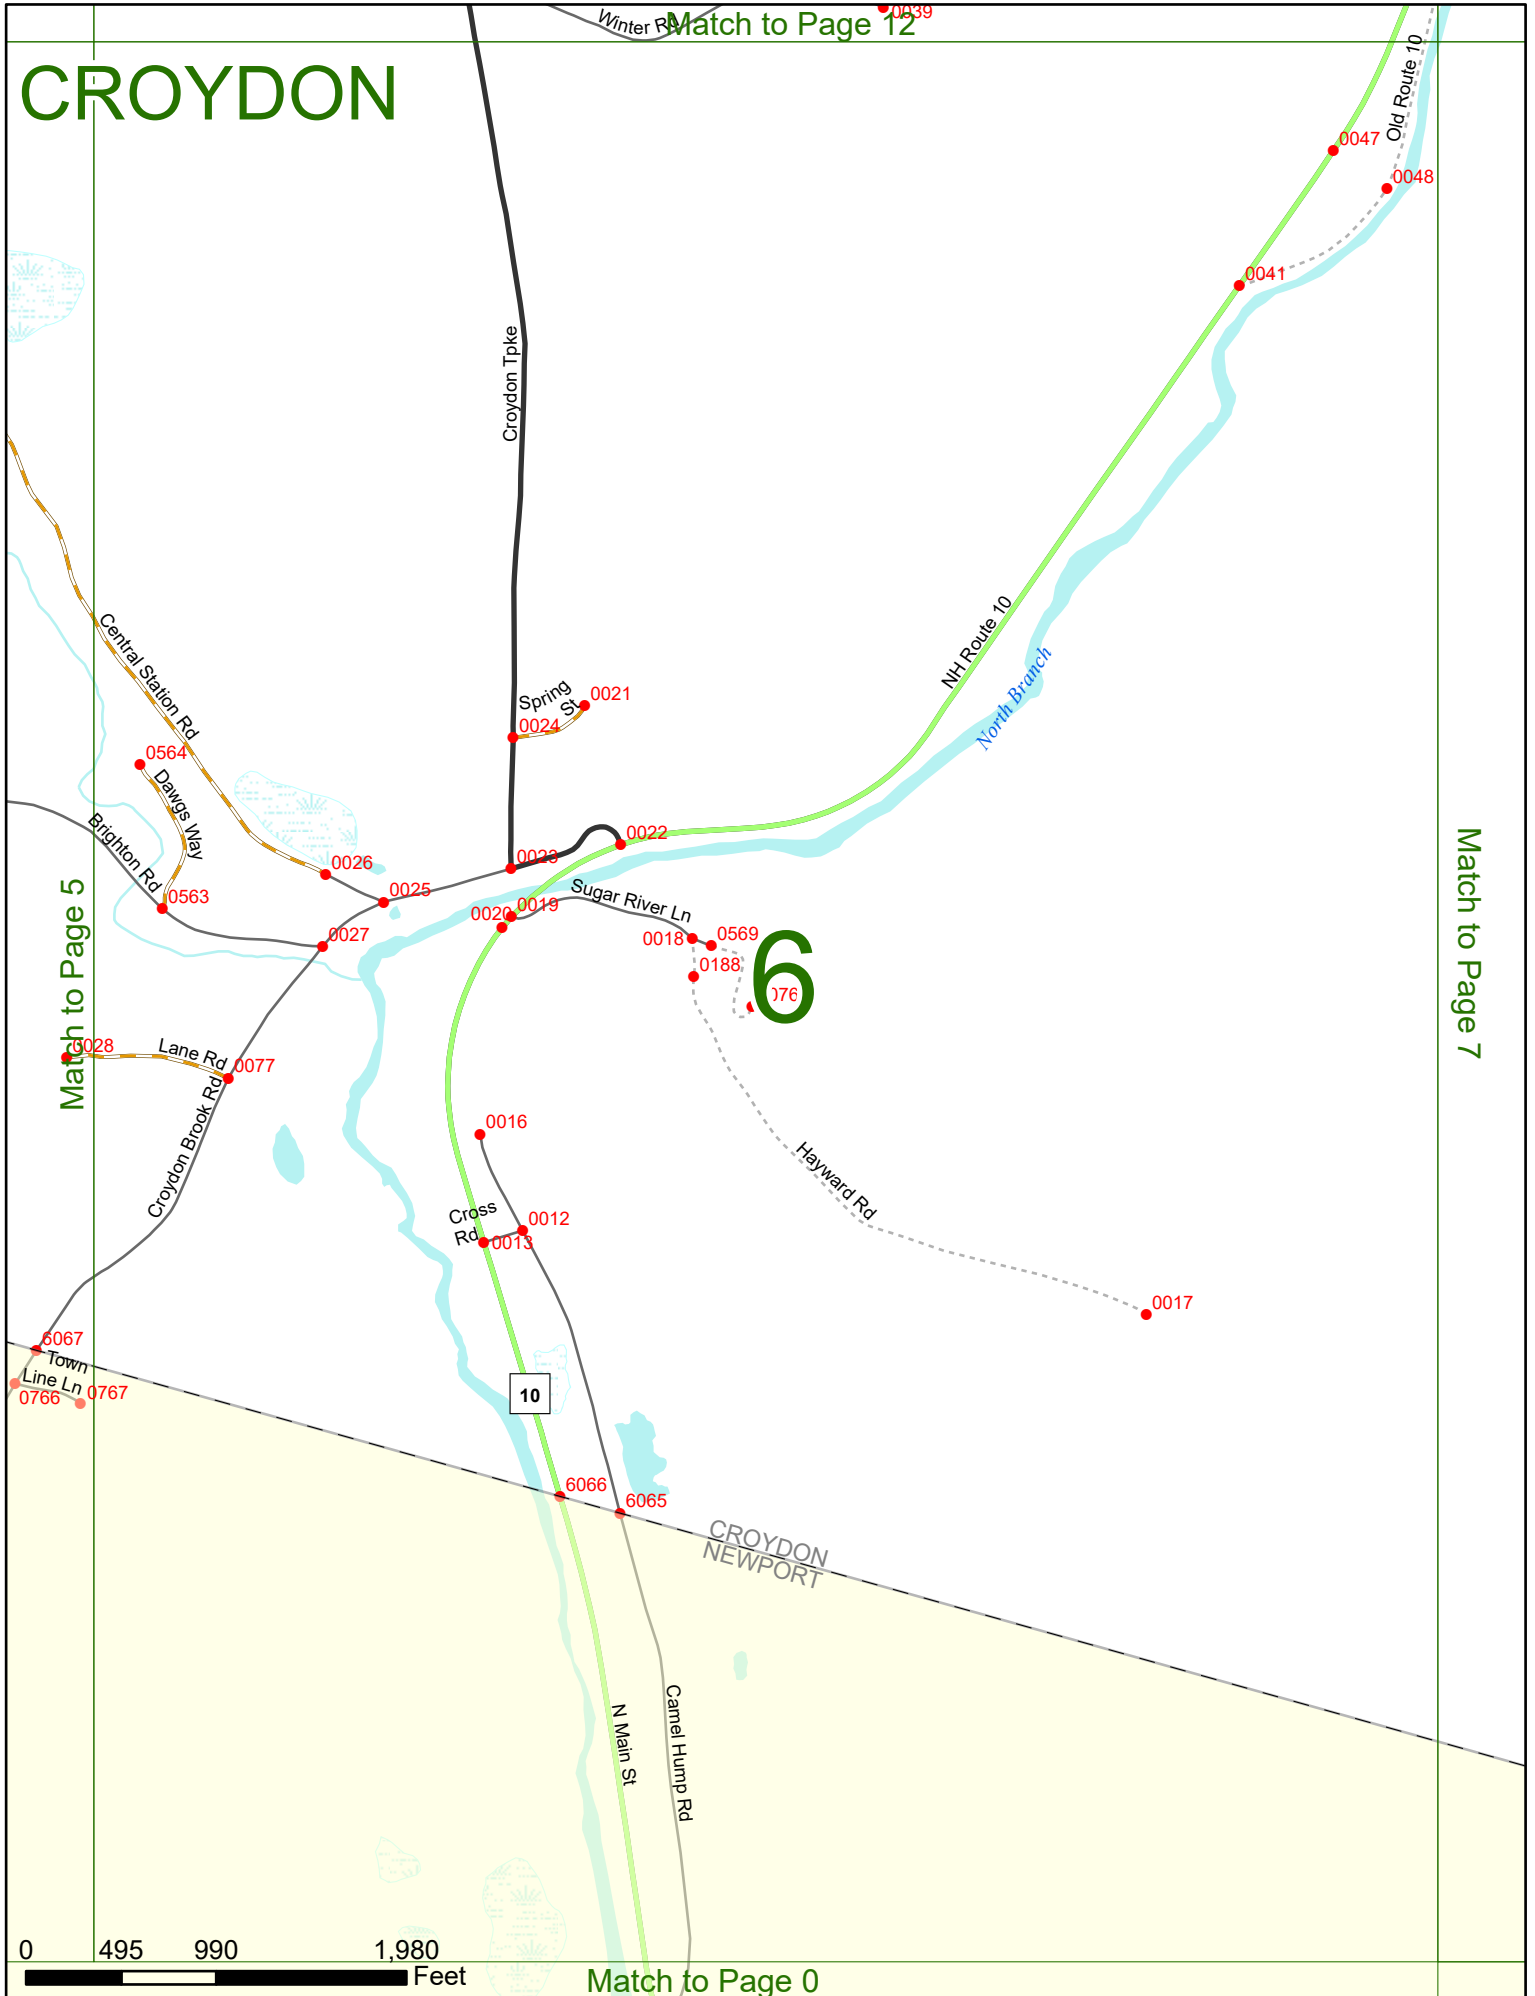

CROYDON

Match to Page 12

Match to Page 7

Match to Page 5

Match to Page 0