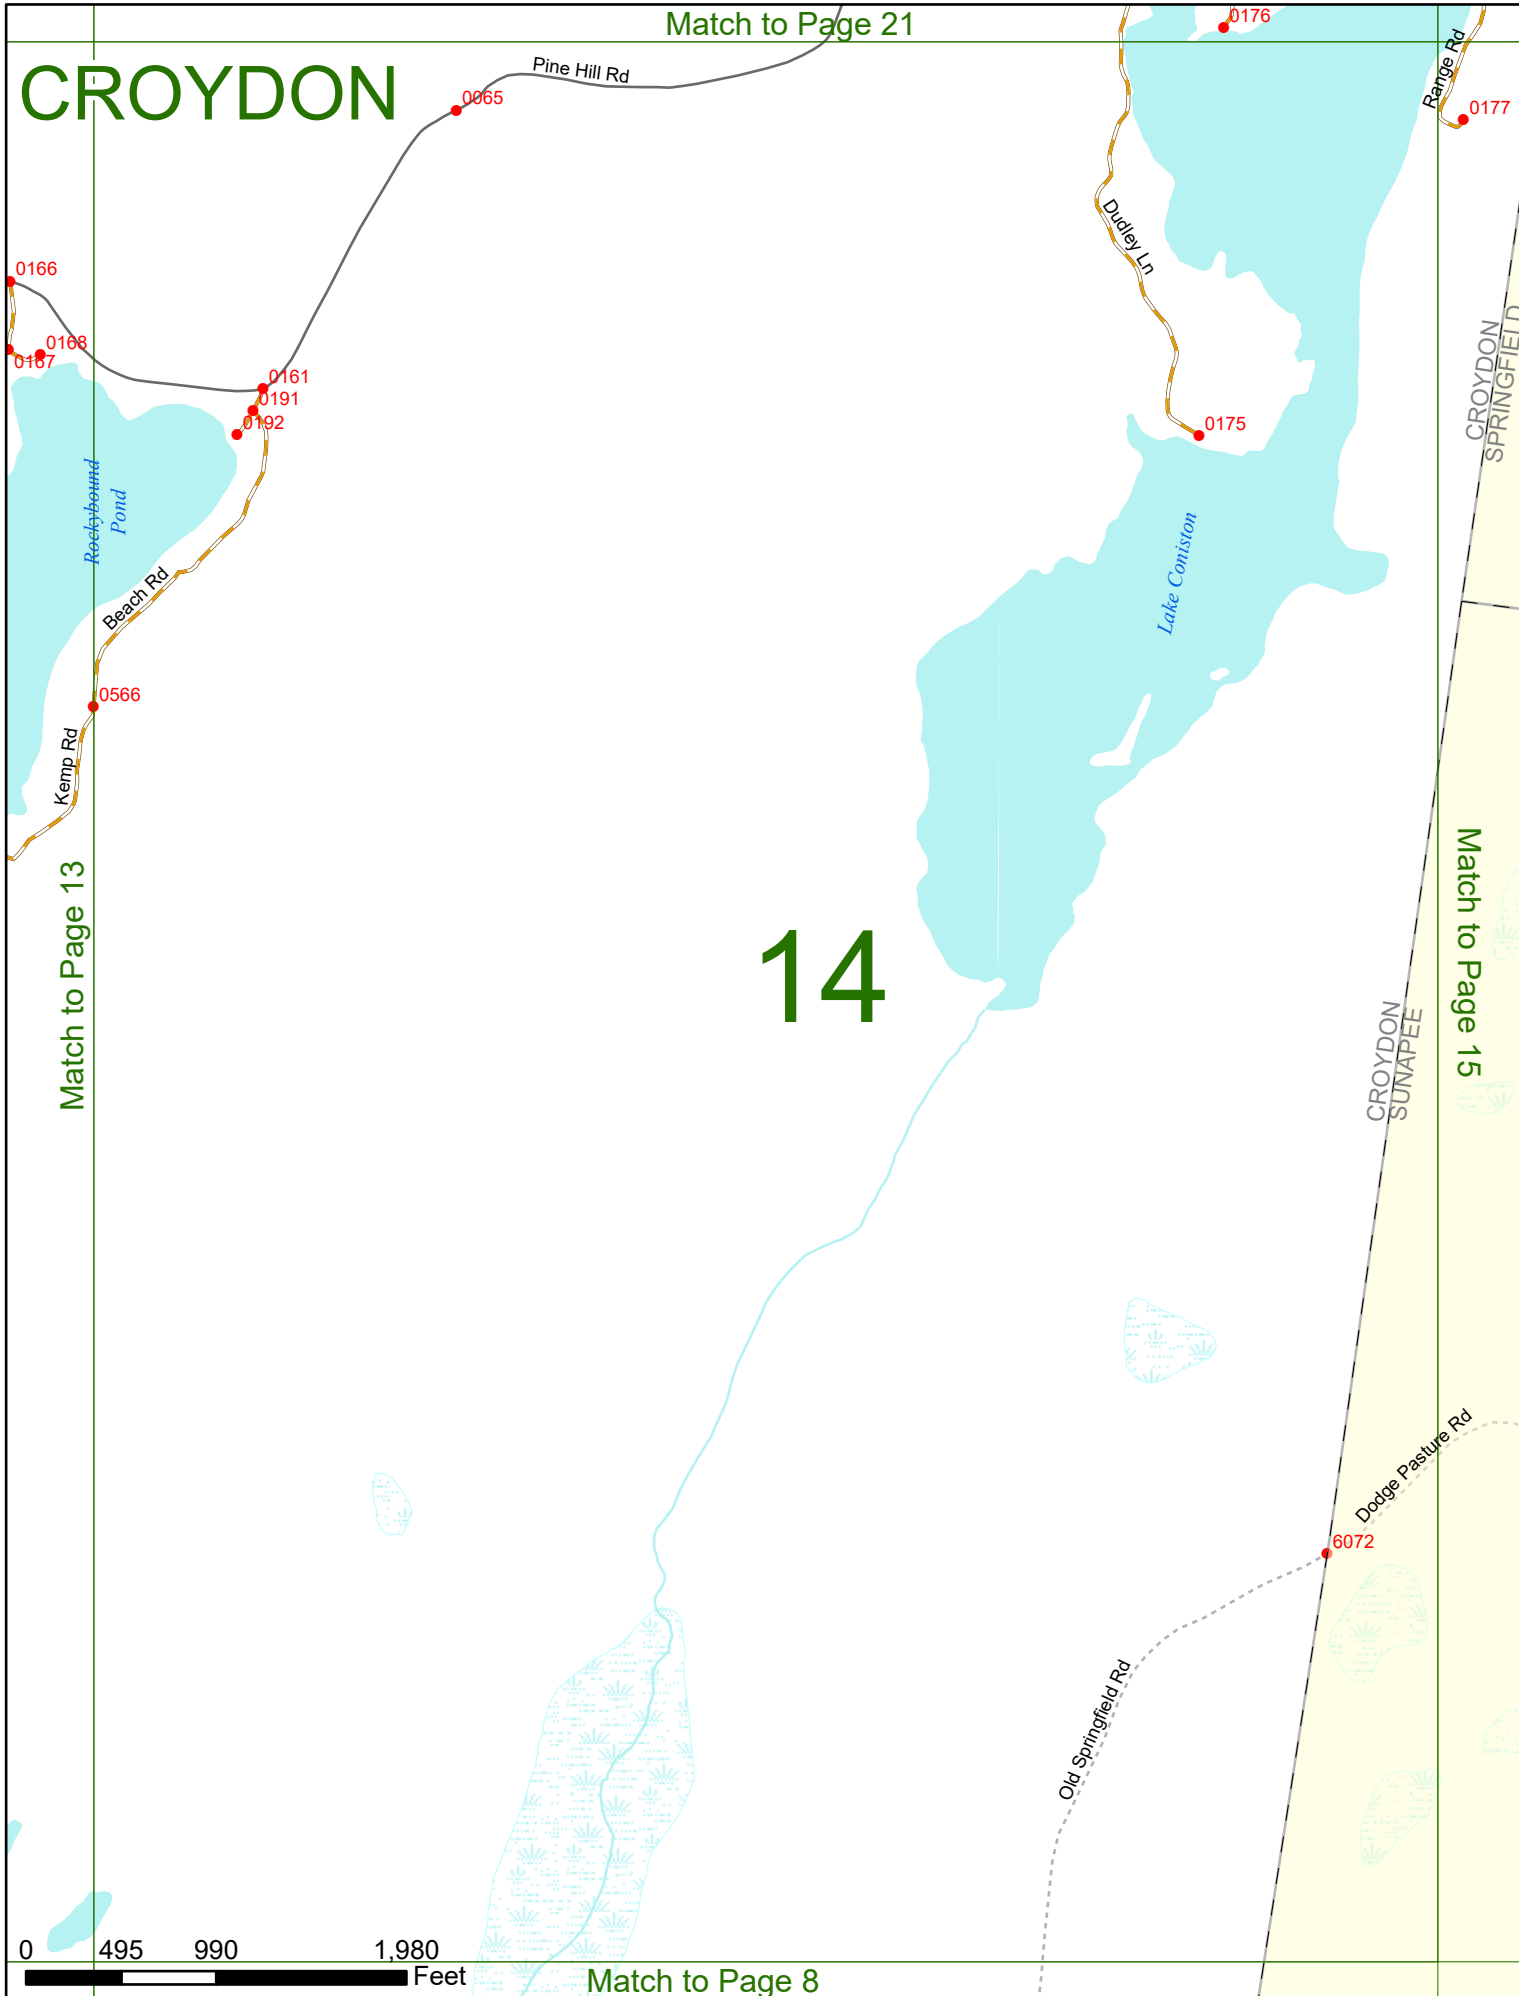

Match to Page 21

CROYDON

14