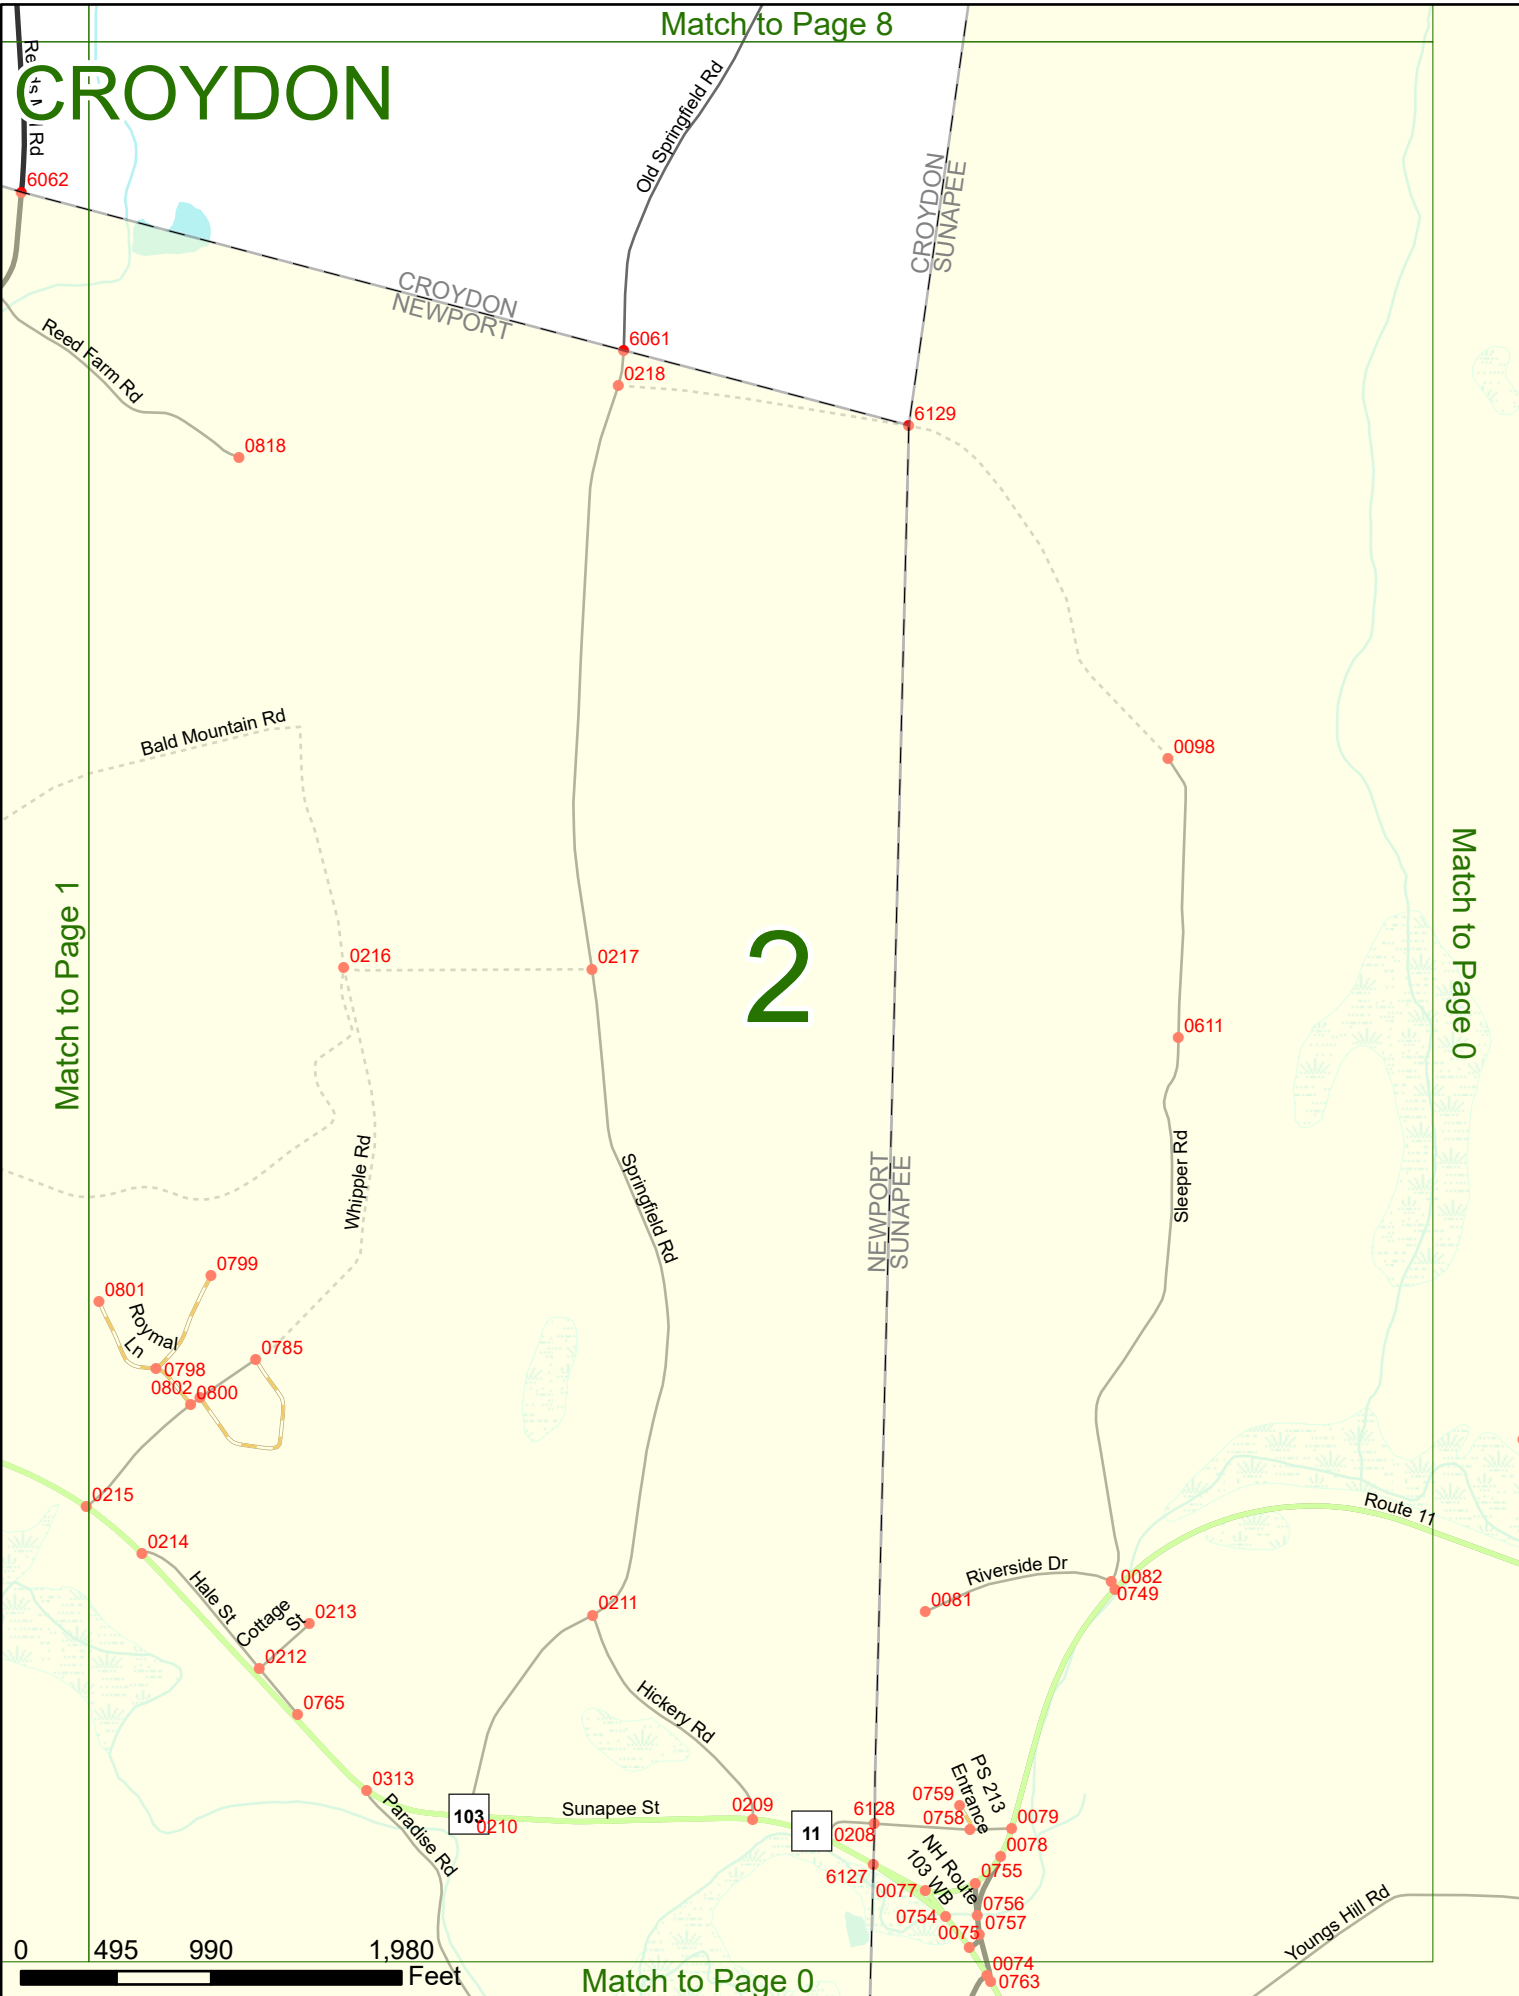

Match to Page 8

CROYDON

2

Match to Page 1

Match to Page 0