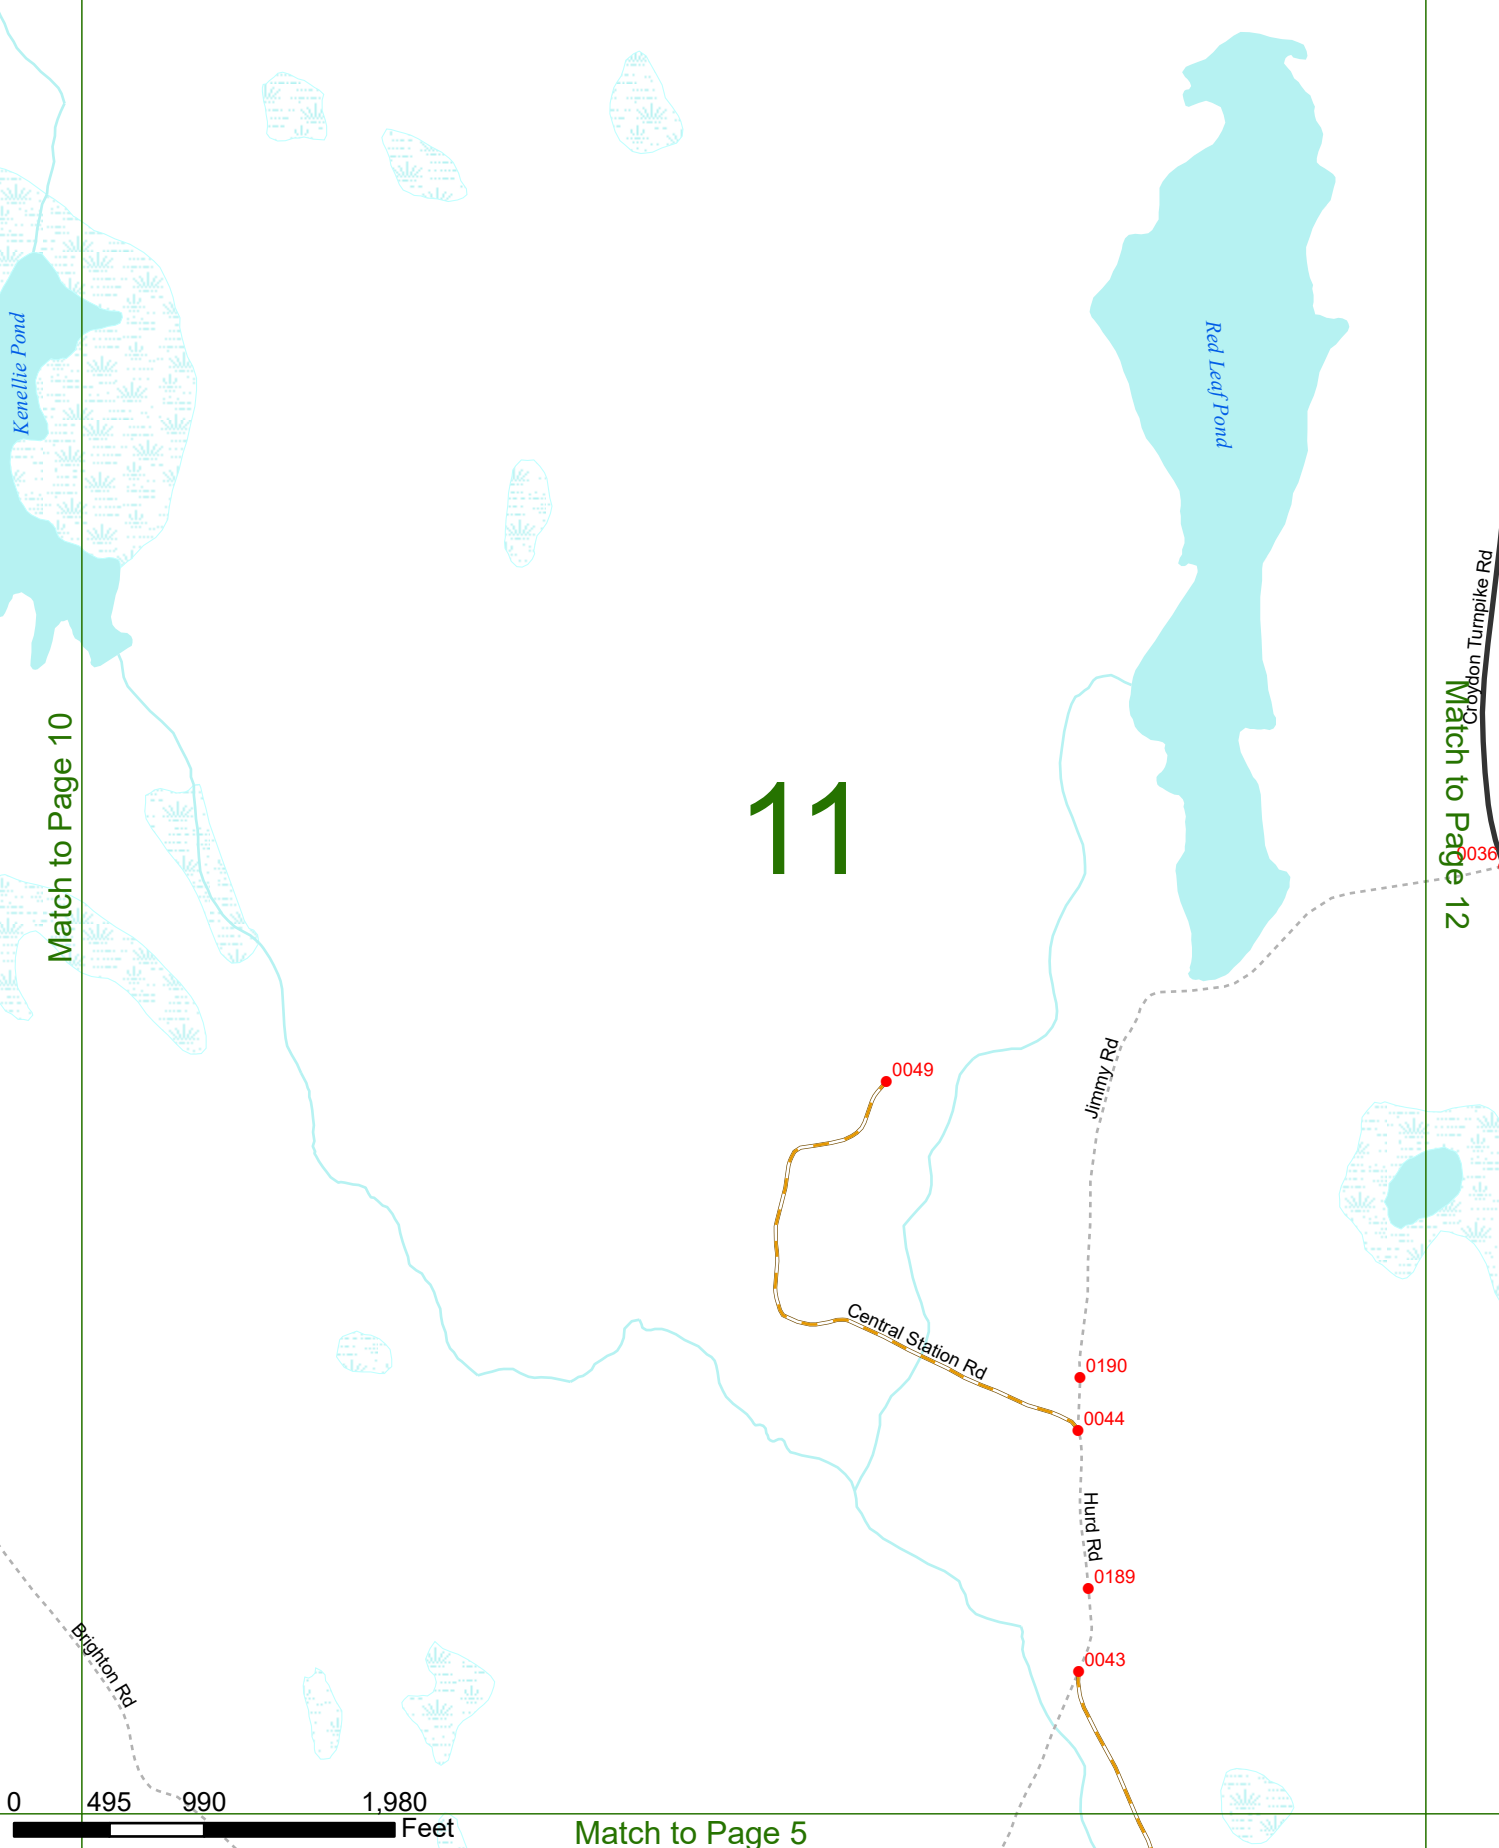

CROYDON

11

Match to Page 10

Match to Page 12

Match to Page 5