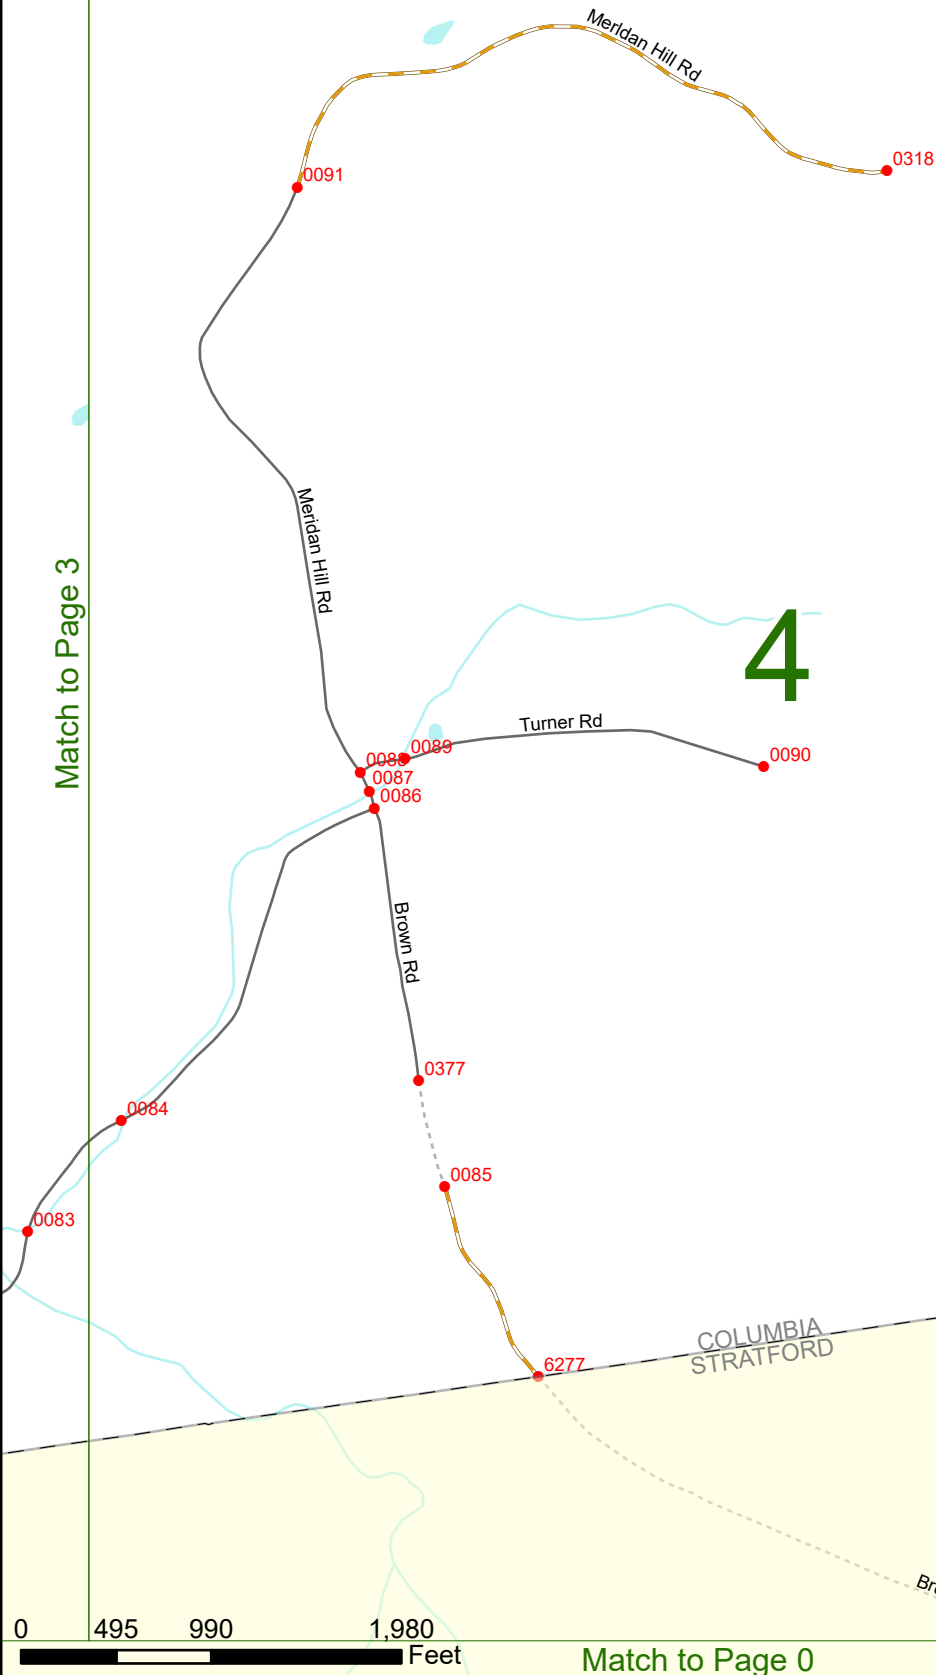

COLUMBIA

Match to Page 3

Match to Page 5

4